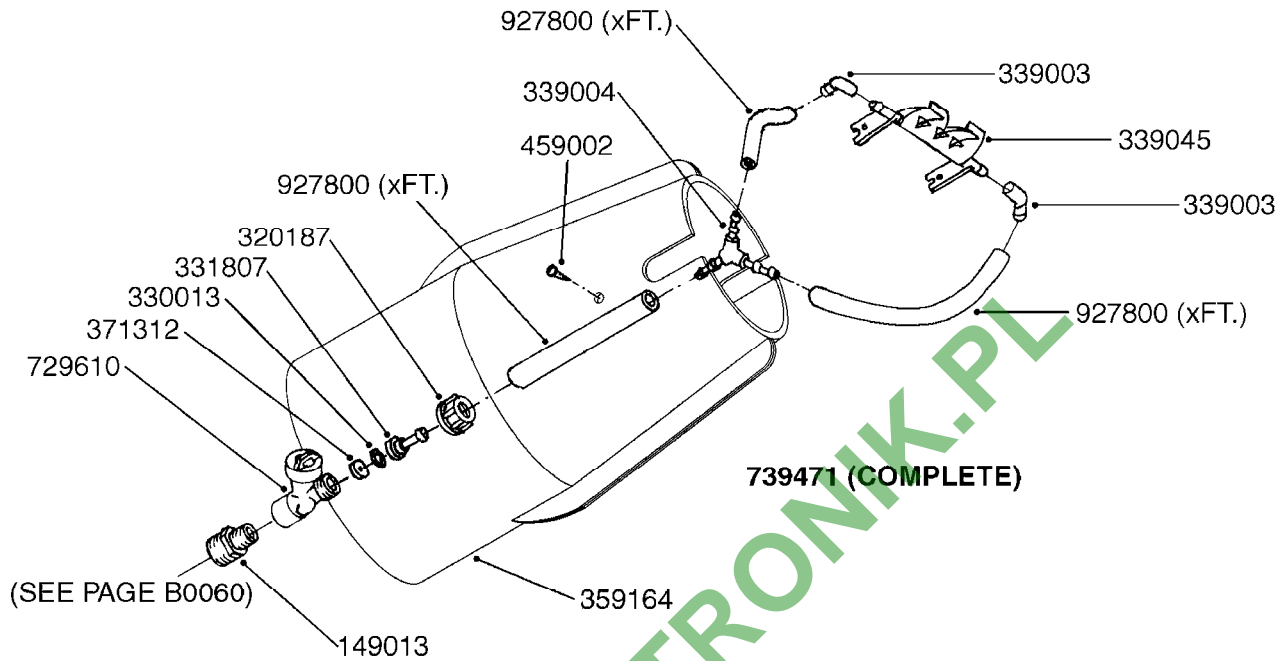

G0370

739474 (COMPLETE)

LP - PNEUMATIC OUTLETS
G0370-HIN, 01:01:16

Page 1

Date 16.03.2016 14:55

parts-n°	order qty	description
149013	1	REDUCER 1/2" X 3/8"
320187	1	FITT.DK CAP 3/8" BSP BLACK
330013	1	O-RING D15/D10X2.5 F.3/8"NUT
331807	1	FITT.DK HB 5/16" F.3/8" NUT
339001	1	DIFFUSOR PLATE 2 BLADE
339003	1	ELBOW F.DIFFUSOR PLATE
339004	1	FITT.DK Y-5/16"
339045	1	VENTURI DEFLECTOR DOUBLE F.LP
359164	1	PNEUMATIC AIR SPOUT 1 OUTLET
359167	1	PNEUMATIC SPOUT, 4 OUTLETS
371312	1	NOZZLE CERAMIC 1099-15
459002	1	SCREW N10X1/2"
729610	1	NOZZLE ASSY. NON DRIP 3/8 THRD
739471	1	NOZZLE OUTLET SINGLE TWO-ROW
739474	1	SPOUT ASSY. F. LP 4 OUTLET
927800	1	HOSE BLACK D8X12

WWW.ROLTRONIK.PL