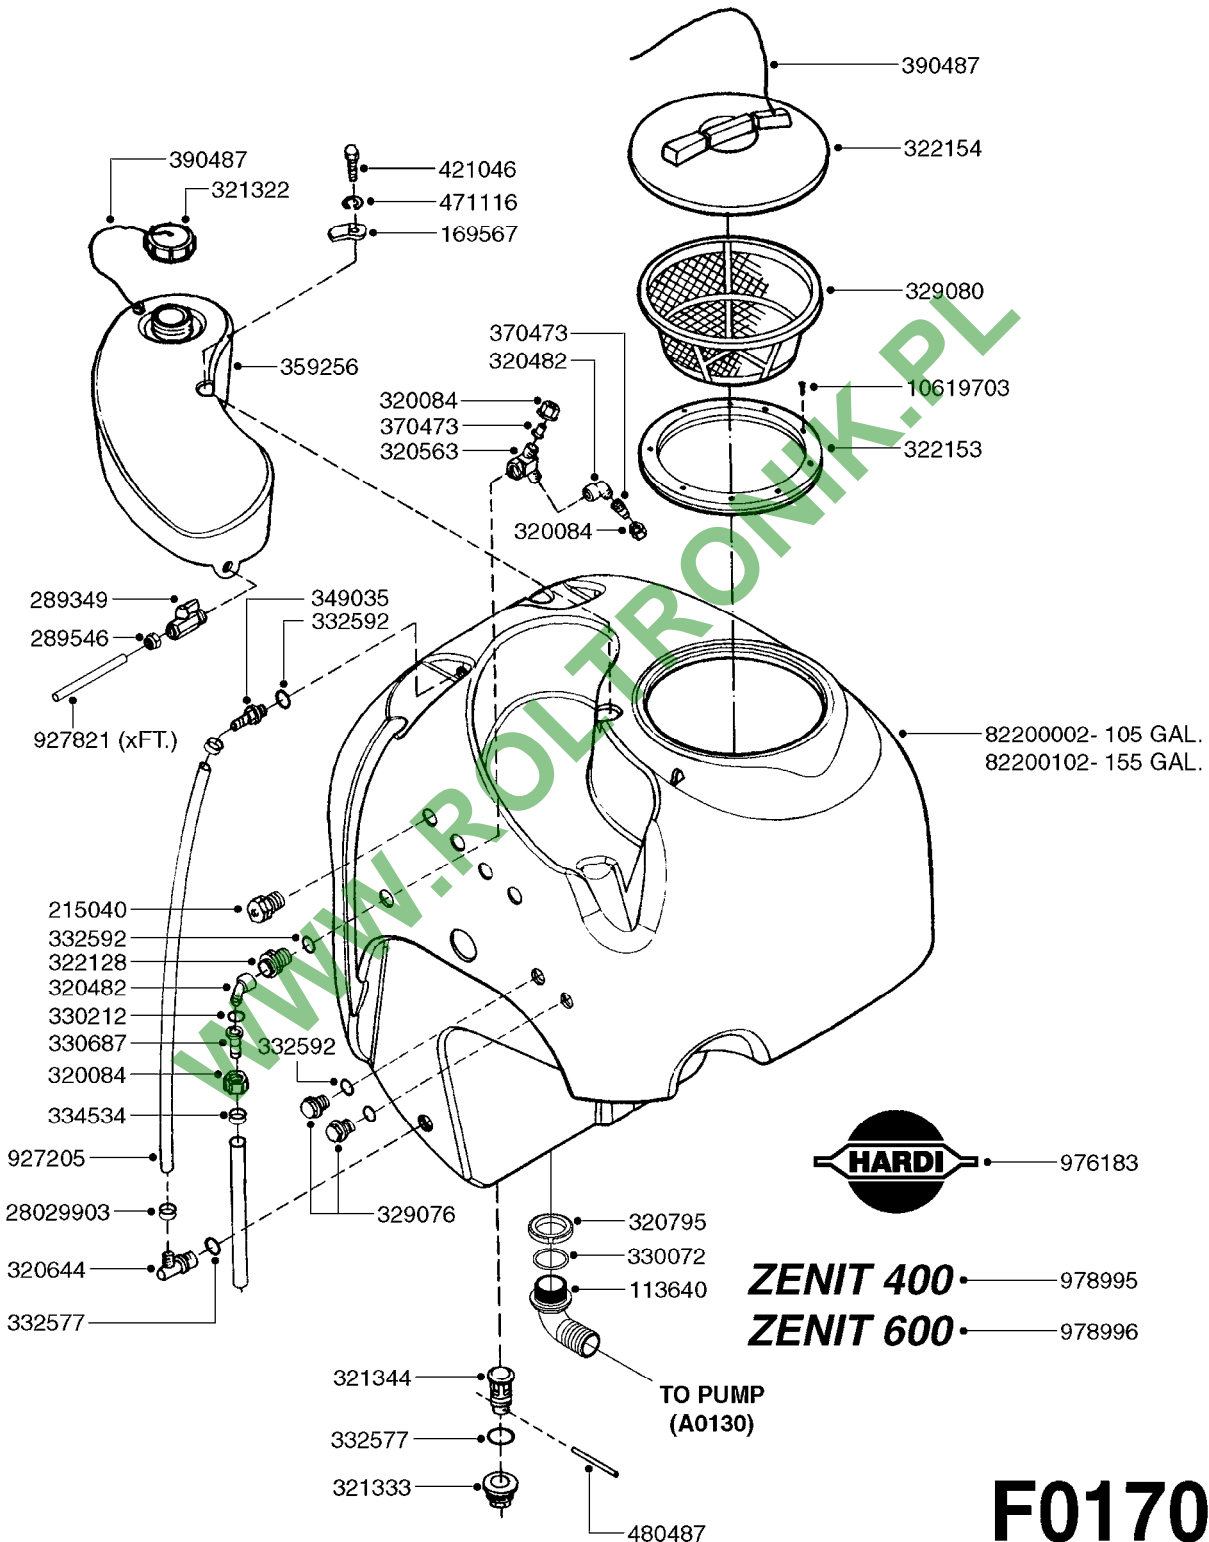

F0170

TANK - ZENIT 105/155 MANIFOLD
F0170-HIN, 01:01:16

Page 1

Date 16.03.2016 14:55

parts-n°	order qty	description
113640	1	HOSEBARB, BSP, 1-1/2" 90°
169567	1	BRACKET F.15 L TANK ZENIT
215040	1	PLUG M 1"
289349	1	BALL VALVE 3/8" M-H
289546	1	NUT F.NOZZLE HOLDER ZENIT
320084	1	FITT.DK NUT 1/2" BSP
320482	1	FITT.DK ELB. 1/2" BSP 60 DEG.
320563	1	FITT.DK 3 WAY 1/2" 110 DEG.
320644	1	FITT.DK ELB.3/4"HB X 1" BSP
320795	1	FITT.DK NUT 1-1/2" BSP JAMB
321322	1	SCREW CAP F. S80 X 4
321333	1	FITT.DK BULK 1-1/2" X 1"F BSP
321344	1	DRAIN SCREW 1" BSP RED
322128	1	NIPPLE 1/2"
322153	1	FILTER CASING 170
322154	1	SCREW COVER D355
329076	1	PLUG 1/2" M.
329080	1	FILTER BASKET 12"
330072	1	O-RING D53.5/D45.5X4
330212	1	O-RING D19/D14X2.4 F.1/2"NUT
330687	1	FITT.DK HB 1/2" F. 1/2" NUT
332577	1	O-RING D38/D30X4 F.1" PUR.
332592	1	O-RING D26/D20X3
334534	1	CLAMP HOSE PLASTIC 1/2"
349035	1	FITTING STRAIGHT 1/2" D20
359256	1	CLEAN WATER TANK 4 GAL. ZENIT
370473	1	NOZZLE INJECTOR 5066-2.0
390487	1	CORD NYLON/SIGHT GAUGE 4500mm
421046	1	BOLT HEX 8.8 DEL M8X25 FT A2 DIN933
471116	1	WASHER D8 TENSION
480487	1	PIN M5X60 SLOTTED GALV
927205	1	HOSE R X CLEAR X 3/4 X 0012"
927821	1	CLEAR HOSE D12X10 PA1012
976183	1	DECAL COMPANY D.18,2 X 29,6
978995	1	DECAL "ZENIT 400"
978996	1	DECAL "ZENIT 600"
10619703	1	SCREW SS #6x3/4' SELF TAPPING
28029903	1	CLAMP HOSE GEAR P3/4"-S1" 6712
82200002	1	TANK 105 GALLON ZENIT 400L
82200102	1	TANK 155 GALLON ZENIT 600L