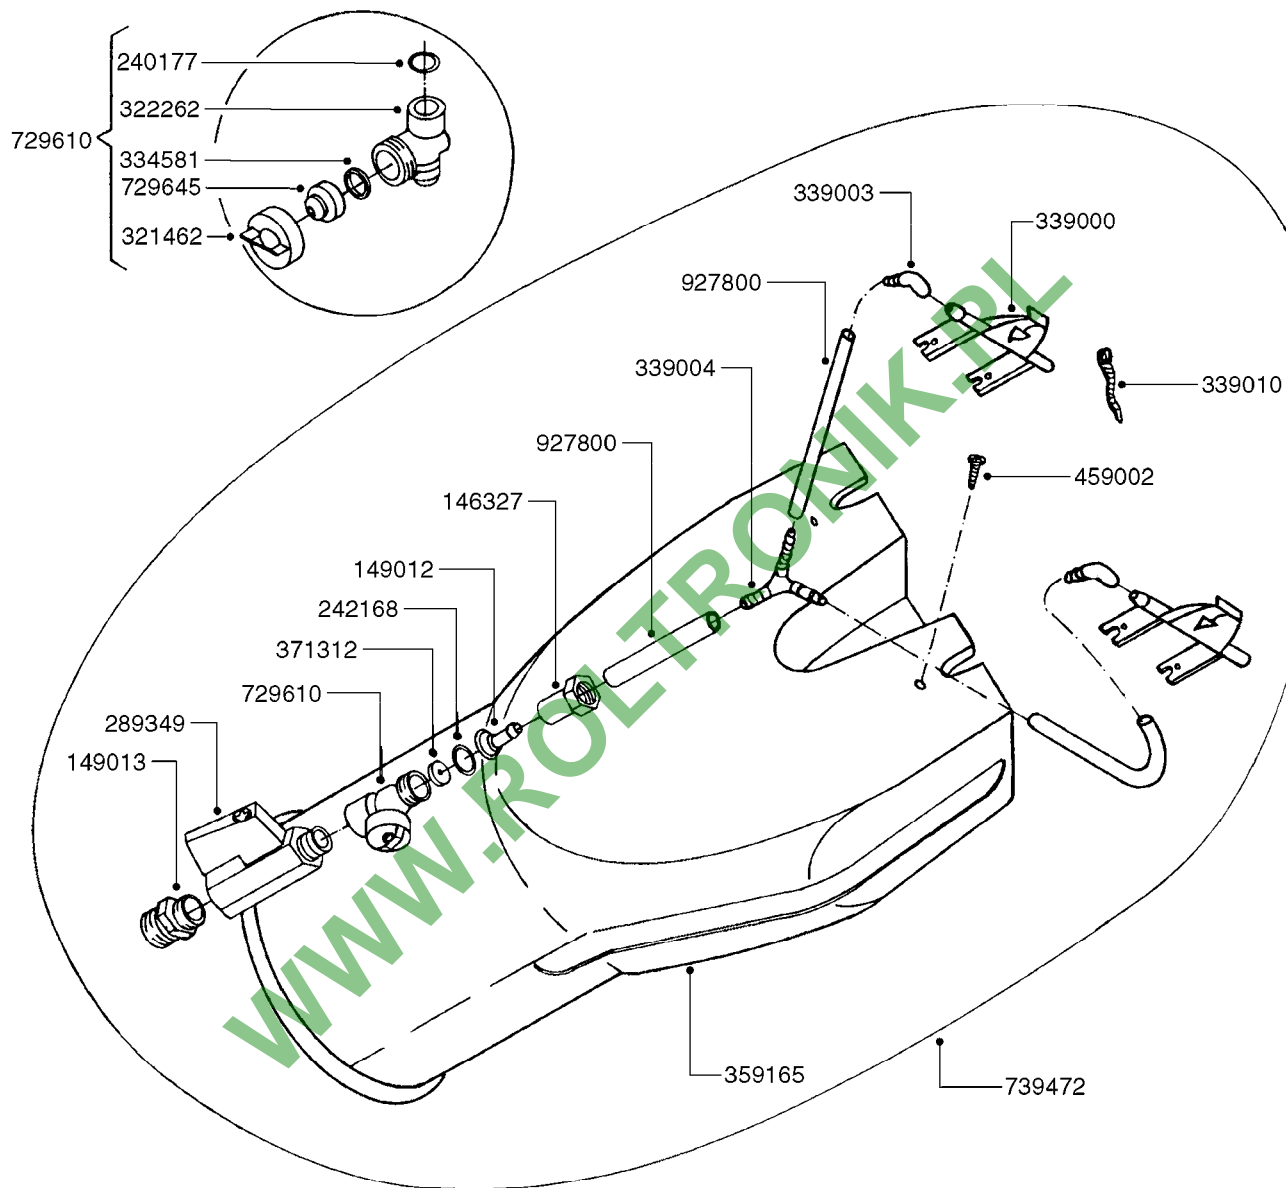

G0380

PNEUMATIC AIR SPOUTS 2 OUTLETS
G0380-HIN, 01:01:16

Page 1

Date 16.03.2016 14:55

parts-n°	order qty	description
146327	1	UNION NUT 3/8' BRASS
149012	1	3/8" HOSE TAIL D.8 T-12
149013	1	REDUCER 1/2" X 3/8"
240177	1	O-RING D16.1/11.3 X 2.4
242168	1	O-RING D11.2X1.9
289349	1	BALL VALVE 3/8" M-H
321462	1	CAP F.NO-DRIP ASSY.
322262	1	HOUSING F. NON DRIP DIAPHRAGM
334581	1	DIAPHRAGM, NO-DRIP alt 241371
339000	1	SWIRL PLATE DOUB.PNEU.K31002
339003	1	ELBOW F.DIFFUSOR PLATE
339004	1	FITT.DK Y-5/16"
339010	1	TIE STRAP SMALL 2.5MM X 100MM
359165	1	PNEUMATIC AIRSPOUT 2 OUTLETS
371312	1	NOZZLE CERAMIC 1099-15
459002	1	SCREW N10X1/2"
729610	1	NOZZLE ASSY. NON DRIP 3/8 THRD
729645	1	NON-DRIP SPRING ASSY.GREEN 10
739472	1	SPOUT ASSY F. LP 2 OUTLET
927800	1	HOSE BLACK D8X12

WWW.ROLTRONIK.PL