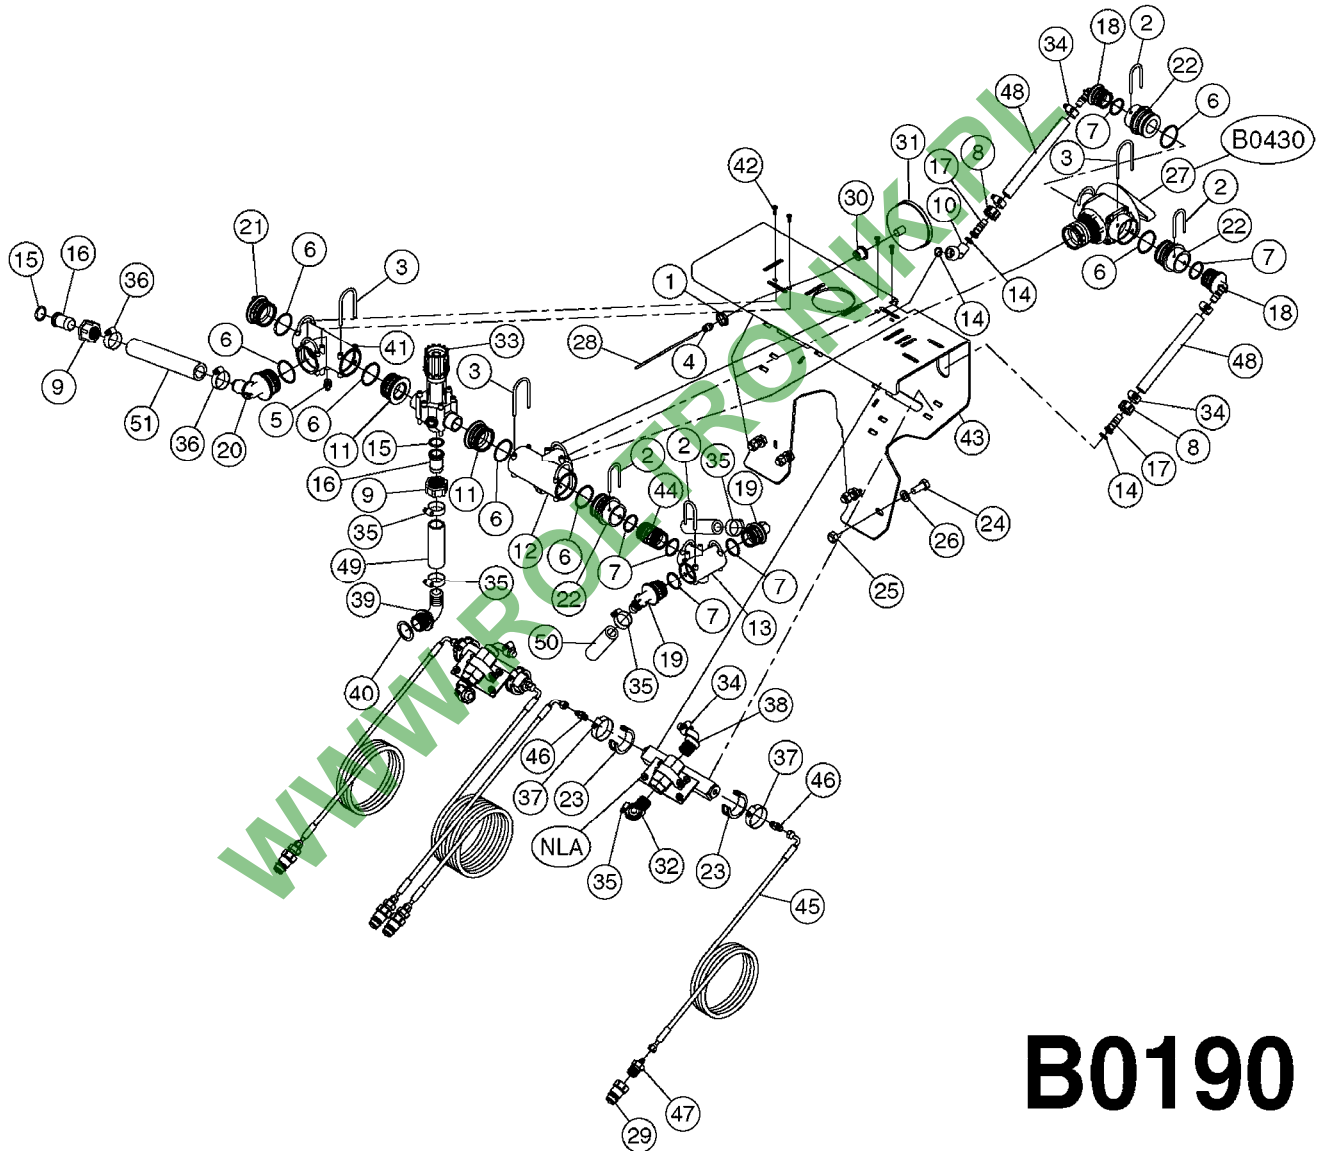

B0190

ZENIT MANIFOLD SYSTEM
B0190-HIN, 01:01:16

Pos.	parts-n°	order qty	description
1	140766	1	NUT 1/2" BSP
2	145995	1	FITT.DK S-53 FORK
3	145996	1	FITT.DK S-67 FORK
4	231346	1	QUICK COUPLER 1/8"BSP X 4 MM
5	232230	1	QUICK COUPLER 1/4"BSP X 4 MM
6	242353	1	O-RING D44.2X3.0 VITON F.S-67
7	242354	1	O-RING D32.2X3.0 VITON F.S-53
8	320084	1	FITT.DK NUT 1/2" BSP
9	320095	1	FITT.DK NUT 1" BSP
10	320482	1	FITT.DK ELB. 1/2" BSP 60 DEG.
11	322132	1	FITT.DK S-67 THREAD INS.1'BSP
12	322224	1	FITT.DK S-67 TEE
13	322352	1	FITT.DK S-53 TEE
14	330212	1	O-RING D19/D14X2.4 F.1/2"NUT
15	330326	1	O-RING D30/D24X2 F.1"NUT
16	330341	1	FITT.DK HB 1" F. 1" NUT
17	330687	1	FITT.DK HB 1/2" F. 1/2" NUT
18	334239	1	FITT.DK S-53 ELB.1/2"
19	334241	1	FITT.DK S-53 ELB.3/4"
20	334243	1	FITT.DK S-67 ELB.1"
21	334250	1	FITT.DK S-67 PLUG
22	334564	1	FITT.DK S-67 TO S-53 ADAPTER
23	341290	1	RUBBER STRAP, L=110
24	430286	1	BOLT HEX 8.8 DEL M12X30 FT
25	460703	1	NUT HEX M12X1.75 LOCK DIN985
26	471127	1	WASHER, M12, Ø24/13.0X 2.5, SS
27	729796	1	VALVE S-67 MANUAL D33 J-D
28	927253	1	AIR HOSE, DIAMETER 4MM
29	10466003	1	COUPLER PIONEER 8010-04 1/2NPT
30	14055400	1	FITT.DK REDUC 1/2"x1/8"x1/4"BS
31	28014403	1	GAUGE 4"BR REAR PSI200
32	28019303	1	FITTING HB ELB 3/4NPT-3/4HOSE
33	28027603	1	VALVE PRESS CTRL RELIEF 1"BSPM
34	28029803	1	CLAMP HOSE GEAR P1/2" 6708
35	28029903	1	CLAMP HOSE GEAR P3/4"-S1" 6712
36	28030003	1	CLAMP HOSE GEAR P1" 6716
37	28030103	1	CLAMP HOSE GEAR P5/4"-S1.5"6724
38	28039403	1	FITTING, 3/4" NPT 1/2" BARB
39	28039503	1	FITTING, 1" BSP 1" BARB 90°
40	28039603	1	GASKET F. 1" BSP FITTING
41	39091800	1	FITT.DK S-67 TEE DRILLED D11
42	44076200	1	PT TORNILLO 50X16 WN5451 rsf t
43	61012503	1	CONTROL BRACKET, ZENIT, HC
44	72114300	1	PIEZA CONEXION S53/S53 C/JUNTA
45	78400003	1	HOSE 1/4X 8' 90F JIC-STRF JIC
46	78600503	1	FITTING 1/8NPT X 7/16JIC M X M
47	78600603	1	FITTING 1/2NPT X 7/16JIC M X M
48	92702103	1	HOSE R X1/2" X300PSI WP X0012"
49	92702403	1	HOSE PVC SUCT GRAY 1"
50	92703203	1	HOSE R X3/4" X300PSI WP X0012"
51	92712403	1	HOSE R X1" X300PSI WP X0012"