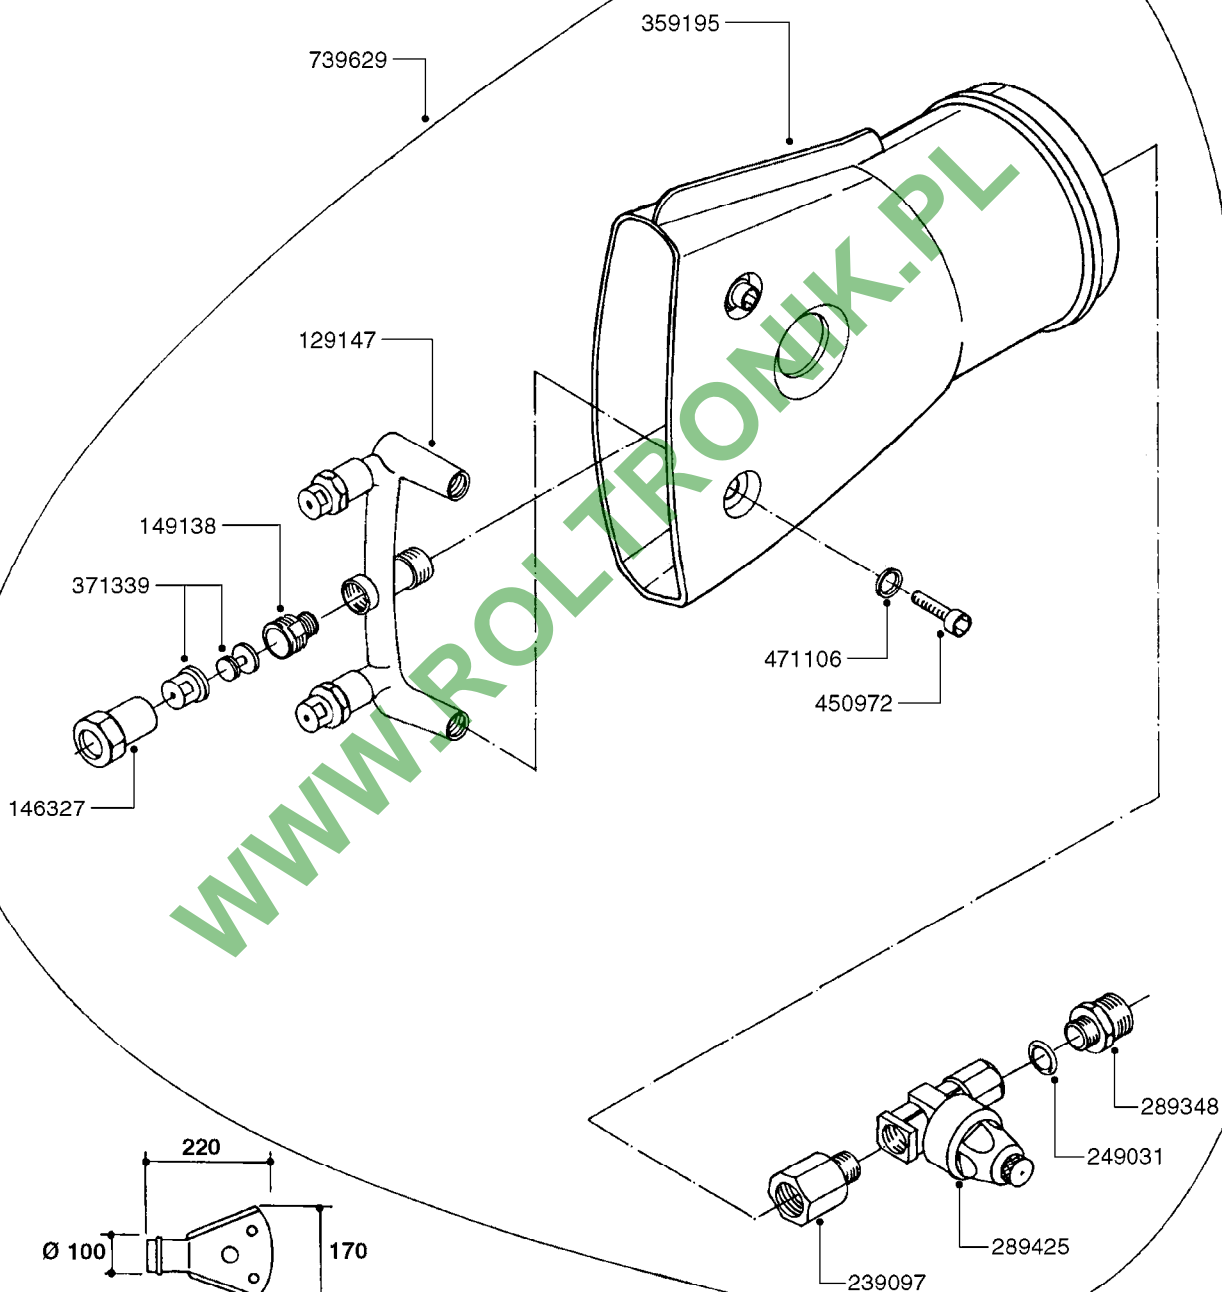

G0400

HYDROPNEUM. SPOUTS 3 OUTLETS
G0400-HIN, 01:01:16

Page 1

Date 16.03.2016 14:55

parts-n°	order qty	description
129147	1	HYDROPNEUMATIC MANIFOLD 3 OUT.
146327	1	UNION NUT 3/8" BRASS
149138	1	ADAPTER FOR NOZZLE H
239097	1	HYDROPNEUMATIC MANIFOLD ADAPT.
249031	1	O-RING
289348	1	ADAPTER 1/2" - 1/4"
289425	1	NON-DRIP H1/4" ON/OFF
359195	1	FISHTAIL SPOUT - 3 OUTLETS
371339	1	NOZZLE ALBUZ BROWN WITH SWIRL
450972	1	SCREW M6X15 ALLEN GALV.
471106	1	WASHER D6
739629	1	WHITE SPOUT D.100 CPL W/3 NOZZ

WWW.ROLTRONIK.PL