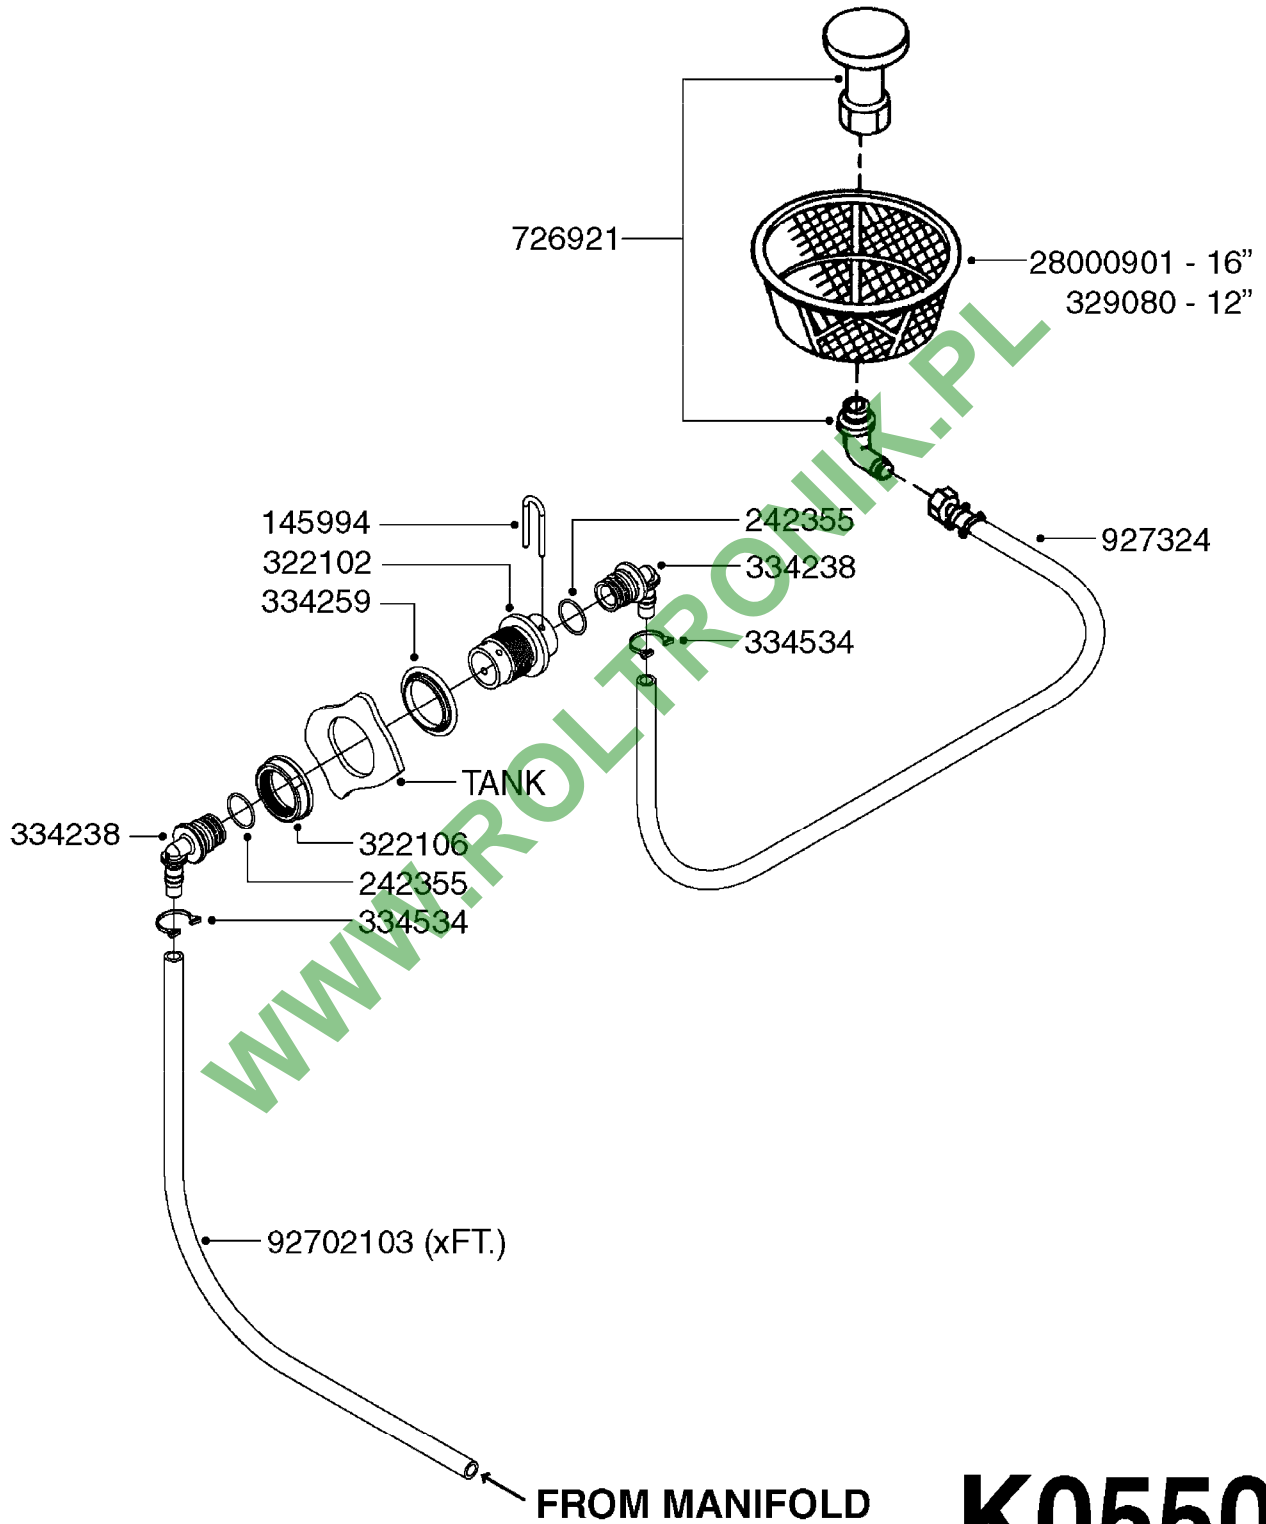

POWDER MIXER
K0550-HIN, 01:01:16

POWDER MIXER
K0550-HIN, 01:01:16

Page 1

Date 16.03.2016 14:55

parts-n°	order qty	description
145994	1	FITT.DK S-40 FORK
242355	1	O-RING D19.2X3.0 VITON F.S-40
322102	1	FITT.DK S-40 BULKHEAD
322106	1	FITT.DK S-40 BULKHEAD NUT
329080	1	FILTER BASKET 12"
334238	1	FITT.DK S-40 ELB.1/2'
334259	1	GASKET F. S-40 BULKHEAD
334534	1	CLAMP HOSE PLASTIC 1/2"
726921	1	POWDER MIXER F.STRAINER BASKET
927324	1	HOSE R PRESSURE D12-80-200 BAR
28000901	1	FILTER, TOP MAIN TANK, D400 L275 300130
92702103	1	HOSE R X1/2" X300PSI WP X0012"

WWW.ROLTRONIK.PL