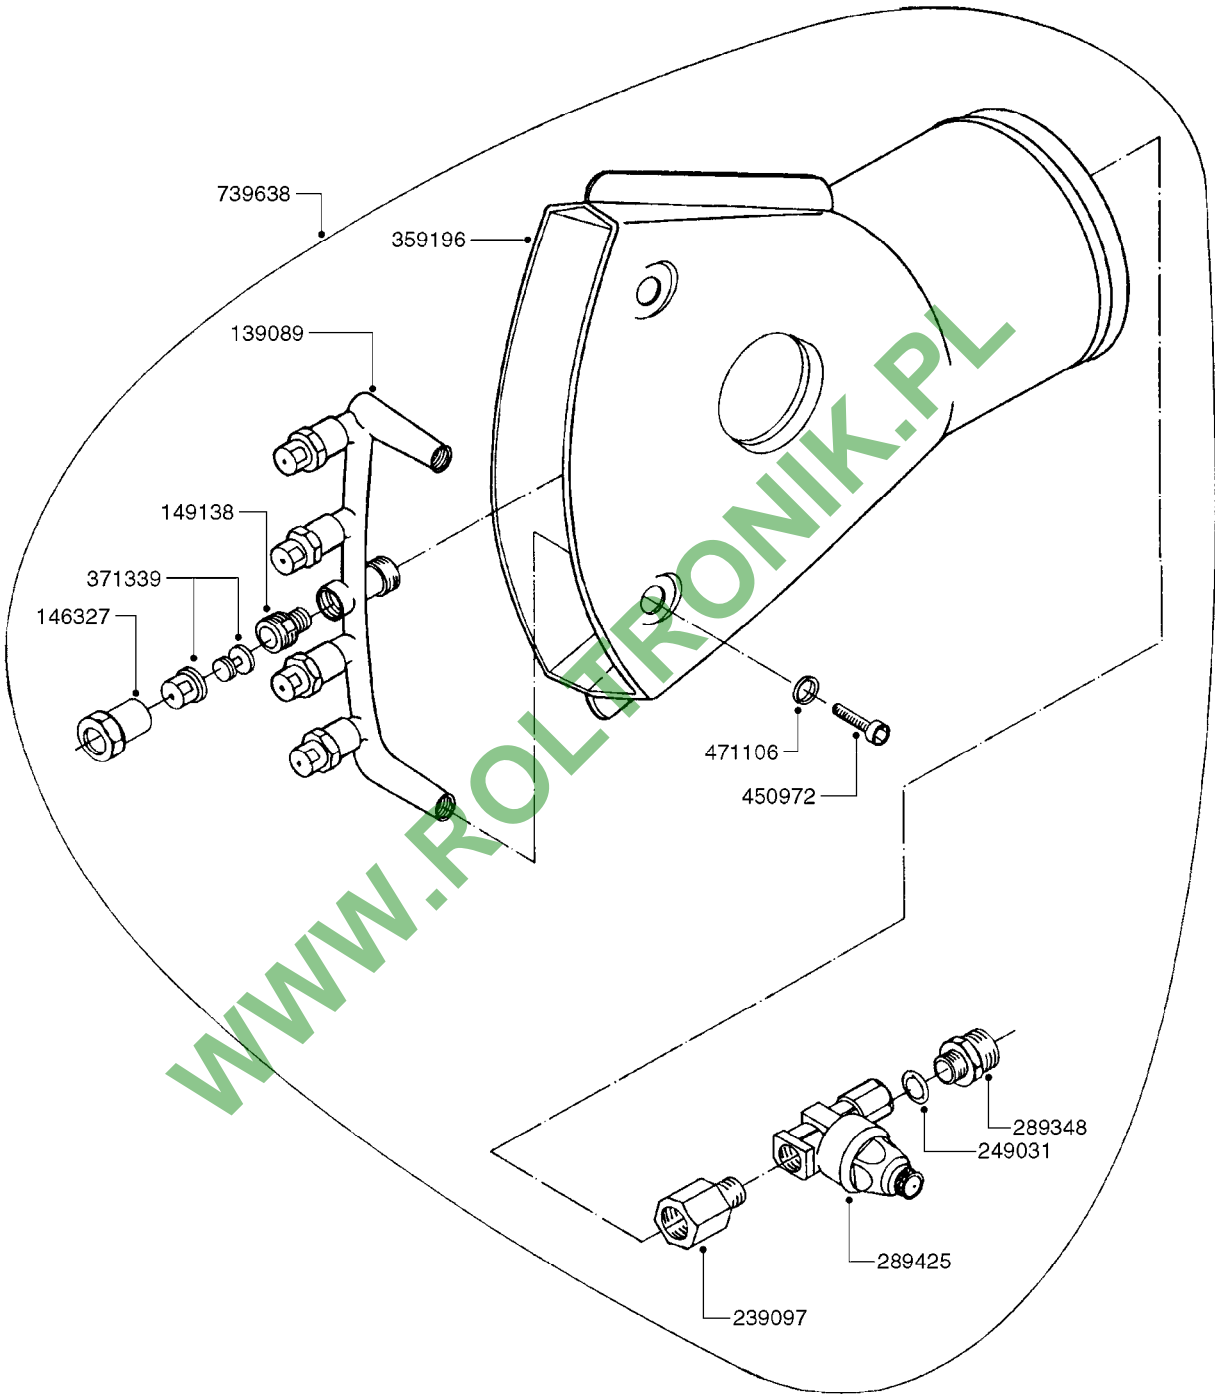

G0410

HYDROPNEUM. SPOUTS 5 OUTLETS
G0410-HIN, 01:01:16

Page 1

Date 16.03.2016 14:55

parts-n°	order qty	description
139089	1	NOZZLE HOLDER F/5 NOZZLES
146327	1	UNION NUT 3/8" BRASS
149138	1	ADAPTER FOR NOZZLE H
239097	1	HYDROPNEUMATIC MANIFOLD ADAPT.
249031	1	O-RING
289348	1	ADAPTER 1/2" - 1/4"
289425	1	NON-DRIP H1/4" ON/OFF
359196	1	FISHTAIL SPOUT 5 NOZZLE 120°
371339	1	NOZZLE ALBUZ BROWN WITH SWIRL
450972	1	SCREW M6X15 ALLEN GALV.
471106	1	WASHER D6
739638	1	NOZZLE OUTLET 5 NOZZ. D125 SPV

WWW.ROLTRONIK.PL