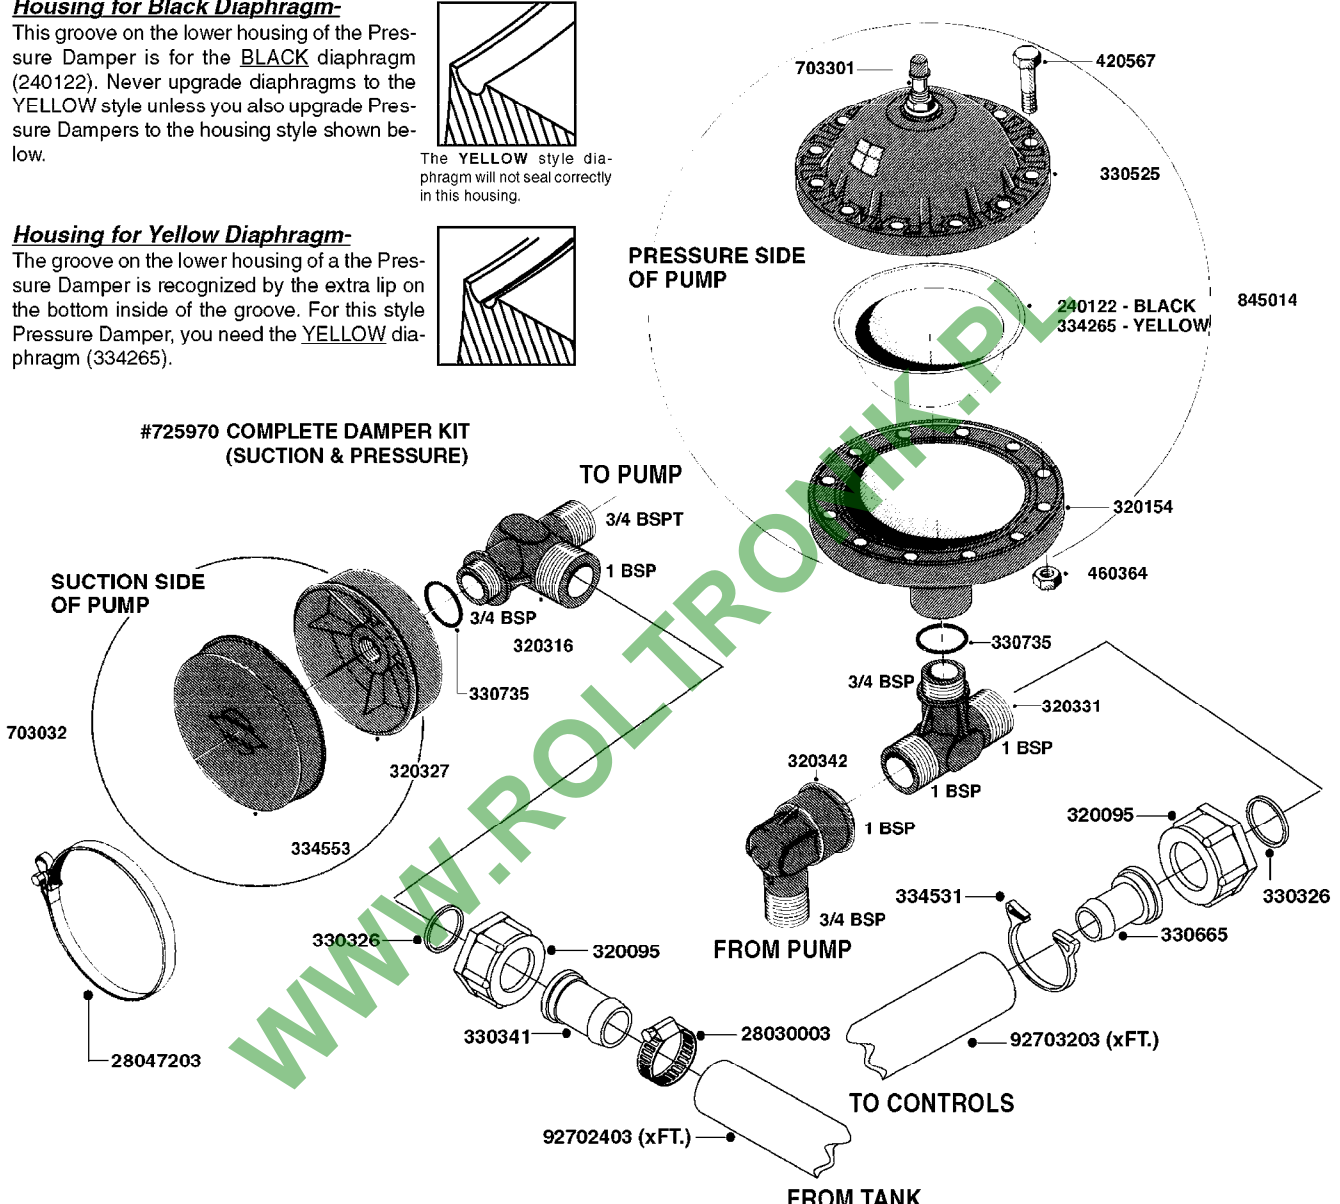

Housing for Yellow Diaphragm-

The groove on the lower housing of a the Pressure Damper is recognized by the extra lip on the bottom inside of the groove. For this style Pressure Damper, you need the **YELLOW** diaphragm (334265).