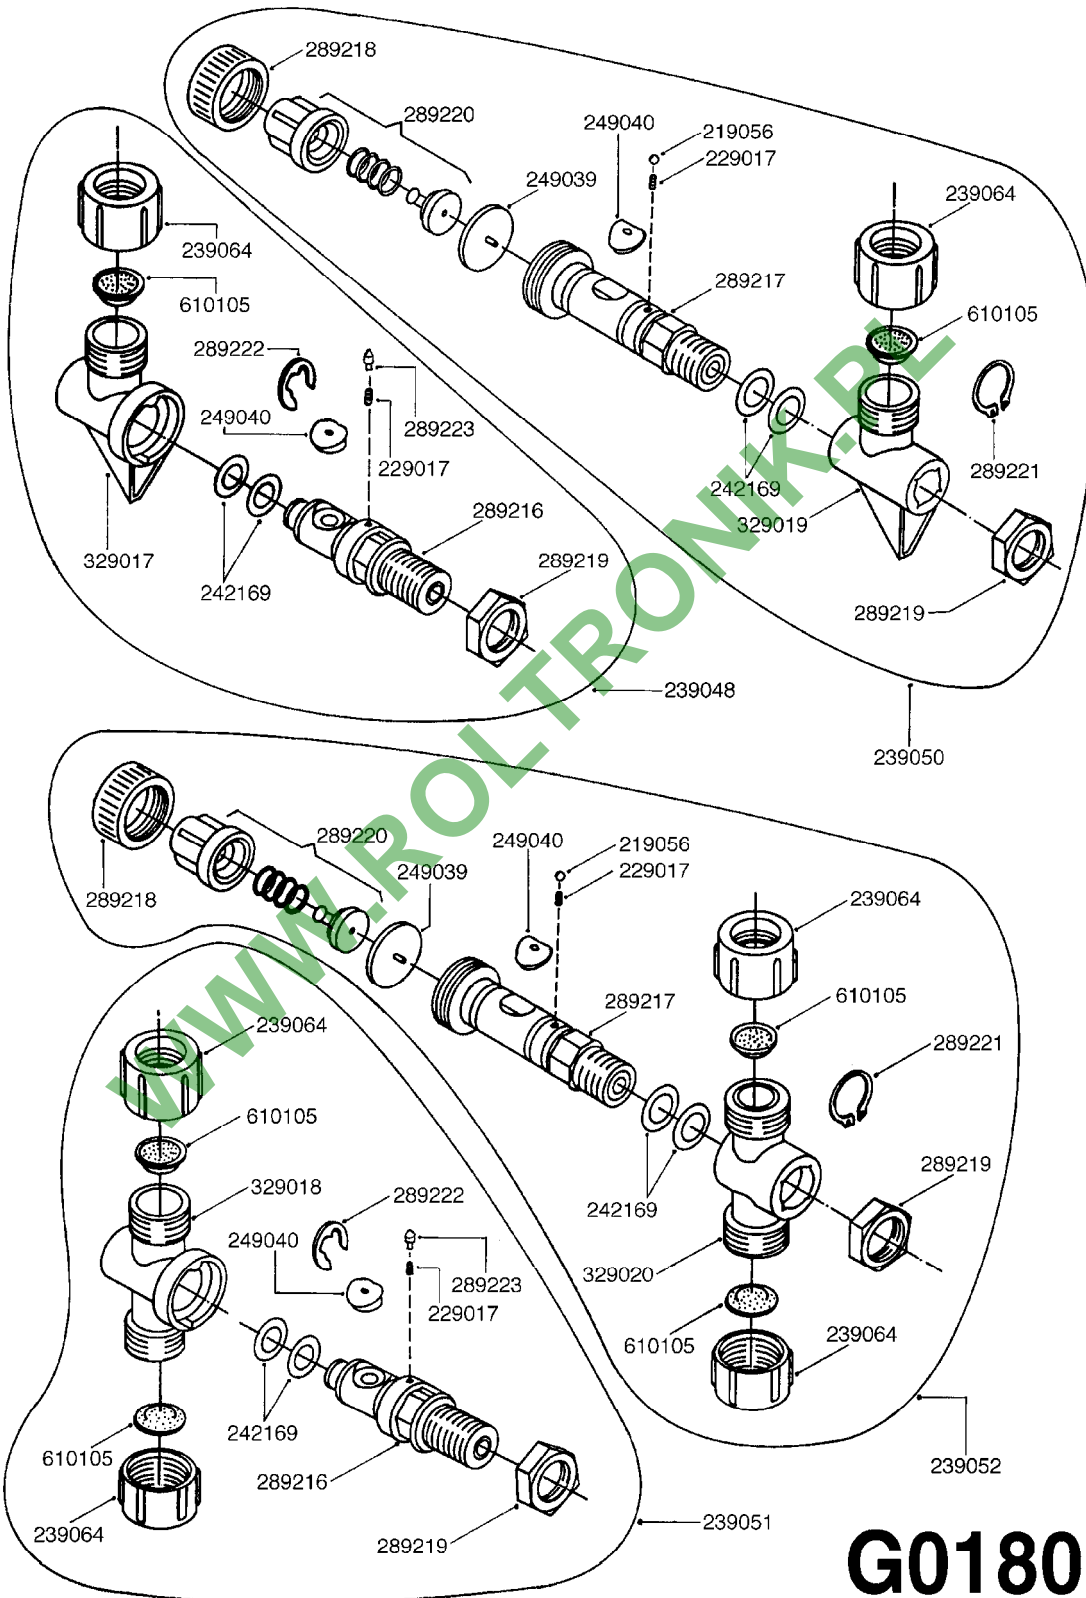

G0180

LB/LP-SINGLE & DOUBLE NOZZLES
G0180-HIN, 01:01:16

Page 1

Date 16.03.2016 14:55

parts-n°	order qty	description
219056	1	BALL F.NOZZLE HOLDER LB
229017	1	SPRING F.NOZZLE HOLDER LB
239048	1	NOZZLE BODY F.LB W/O NON DRIP
239050	1	NOZZLE ASSY.NO DRIP SINGLE
239051	1	NOZZLE ASSY.NO DRIP DOUBLE
239052	1	NOZZLE ASSY.DOUBLE
239064	1	NYLON NUT - ARAG
242169	1	O-RING F.NOZZLE HOLDER LB50
249039	1	DIAPHRAGM F. CHECK VALVE LB50
249040	1	PIN F.NOZZLE HOLDER LB
289216	1	HOLDER F.ARAG DOUBLE NOZZLE
289217	1	HOLDER F.ARAG NON-DRIP
289218	1	NUT ARAG
289219	1	NUT 1/4" ARAG
289220	1	SPRING ASSEMBLY ARAG
289221	1	SNAP RING ARAG
289222	1	RETAINER CLIP - ARAG
289223	1	LOCK PIN F.NOZZLE
329017	1	ADJ.NOZZLE HOLDER ARAG NO-DRIP
329018	1	ADJ.DOUBLE NOZ.HOLDER - ARAG
329019	1	ADJ.NOZZLE HOLDER ARAG NO-DRIP
329020	1	ADJ.DOUBLE NOZ.HOLDER - ARAG
610105	1	NOZZLE FILTER

WWW.ROLTRONIK.PL