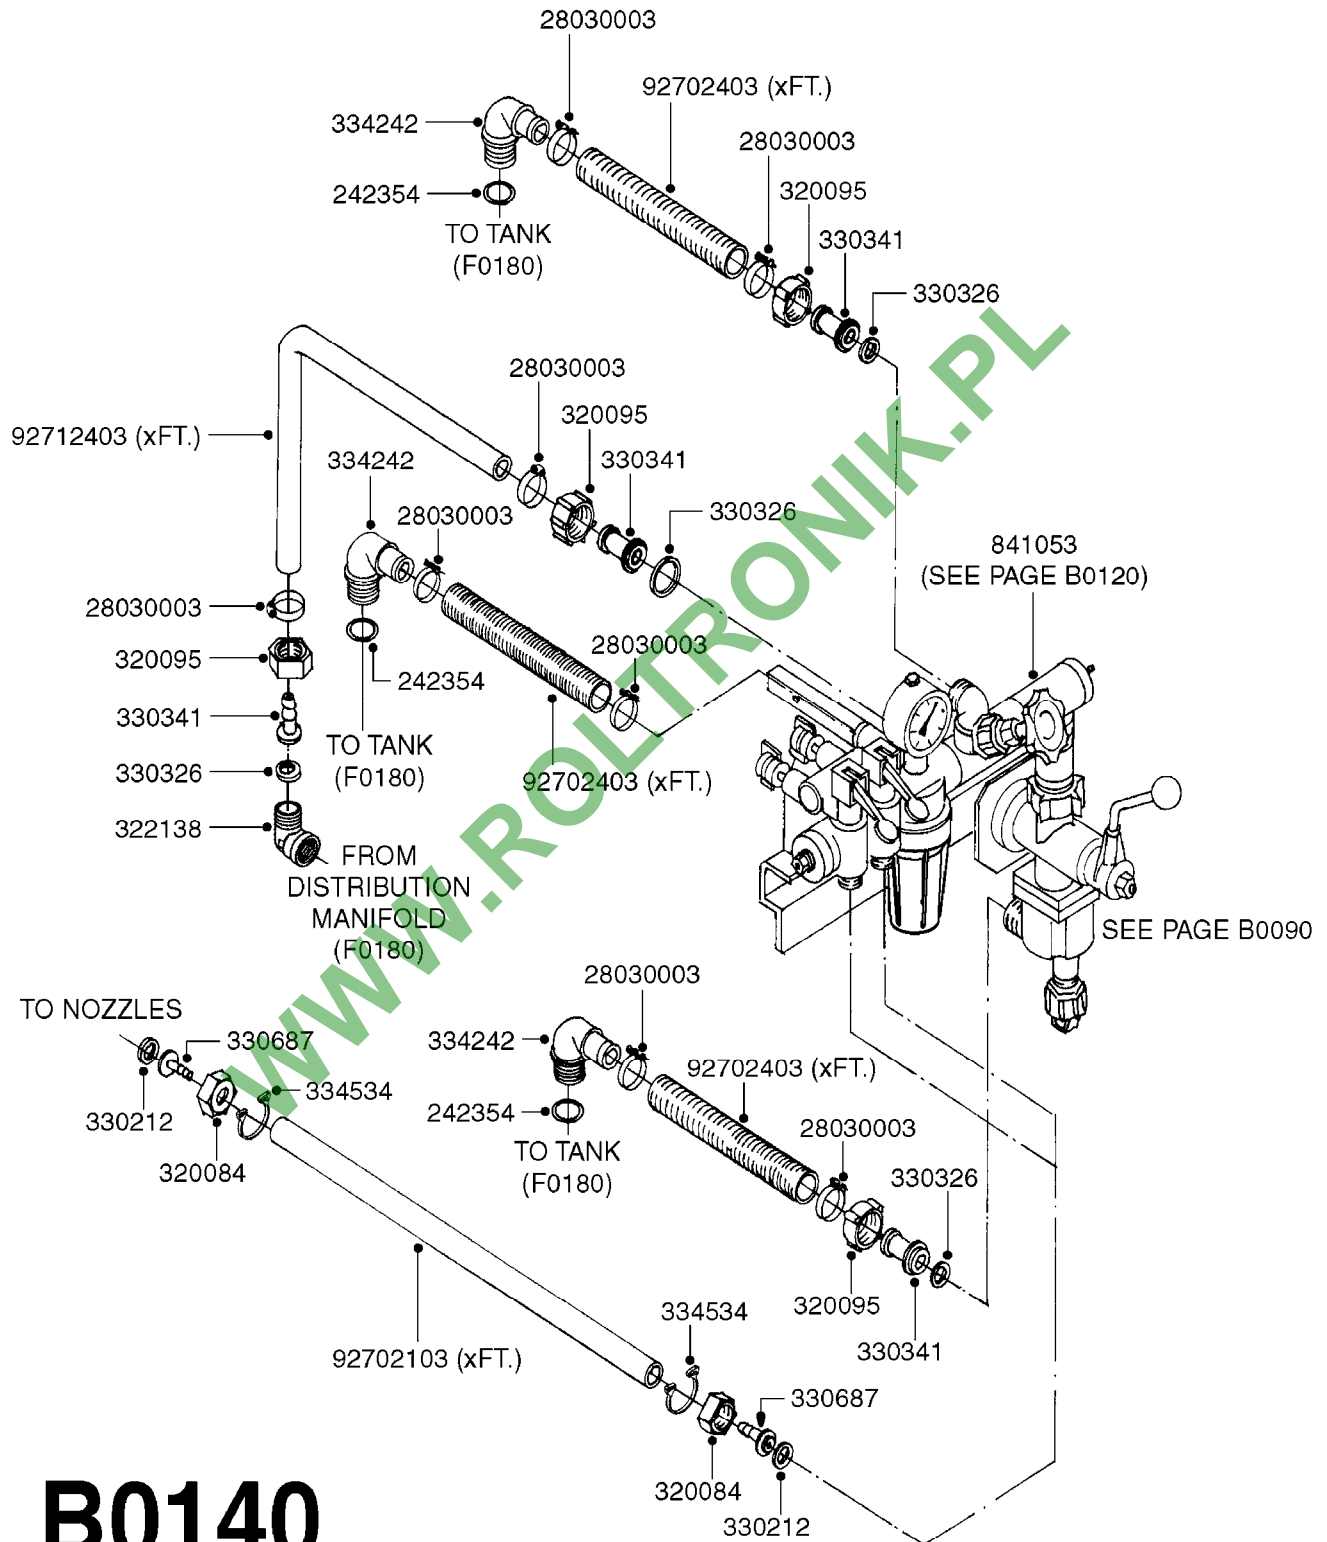

B0140

parts-n°	order qty	description
242354	1	O-RING D32.2X3.0 VITON F.S-53
320084	1	FITT.DK NUT 1/2" BSP
320095	1	FITT.DK NUT 1" BSP
322138	1	FITT.DK ELB 1"M X 1"F BSP
330212	1	O-RING D19/D14X2.4 F.1/2"NUT
330326	1	O-RING D30/D24X2 F.1"NUT
330341	1	FITT.DK HB 1" F. 1" NUT
330687	1	FITT.DK HB 1/2" F. 1/2" NUT
334242	1	FITT.DK S-53 ELB.1"
334534	1	CLAMP HOSE PLASTIC 1/2"
841053	1	OP.UNIT BK180/2 DIST.VALVES
28030003	1	CLAMP HOSE GEAR P1" 6716
92702103	1	HOSE R X1/2" X300PSI WP X0012"
92702403	1	HOSE PVC SUCT GRAY 1"
92712403	1	HOSE R X1" X300PSI WP X0012"

WWW.ROLTRONIK.PL