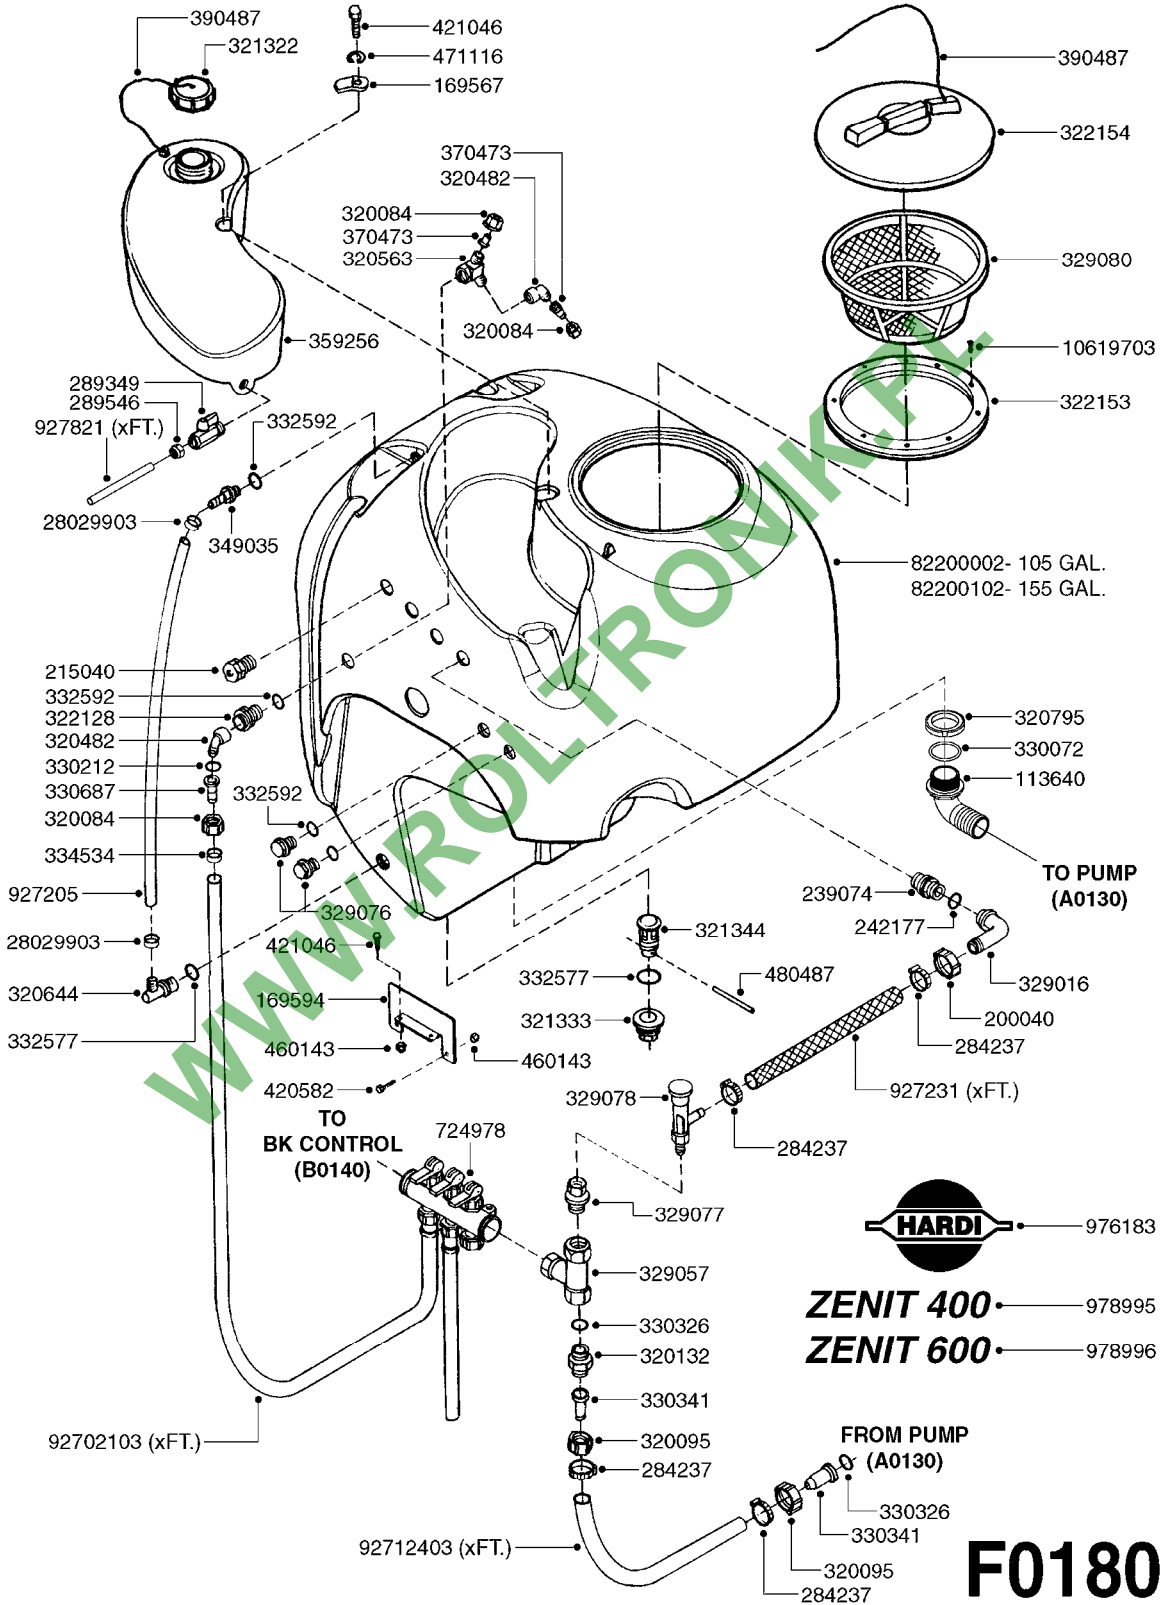

TANK - ZENIT 105/155 BK
F0180-HIN, 01:01:16

Page 0
Date 16.03.2016 14:55

TANK - ZENIT 105/155 BK
F0180-HIN, 01:01:16

Page 1

Date 16.03.2016 14:55

parts-n°	order qty	description
113640	1	HOSEBARB, BSP, 1-1/2" 90°
169567	1	BRACKET F.15 L TANK ZENIT
169594	1	BRACKET F.DISTRIB.VALVE ZENIT
200040	1	OMLØBER FOR FITTING 1"
215040	1	PLUG M 1"
239074	1	BRYSTNIPPEL 1'X3/4'
242177	1	O-RING D25.4 X 20.2 X 2.6
284237	1	CLAMP HOSE GEAR D20/30
289349	1	BALL VALVE 3/8" M-H
289546	1	NUT F.NOZZLE HOLDER ZENIT
320084	1	FITT.DK NUT 1/2" BSP
320095	1	FITT.DK NUT 1" BSP
320132	1	FITT.DK HN 1" BSP
320482	1	FITT.DK ELB. 1/2" BSP 60 DEG.
320563	1	FITT.DK 3 WAY 1/2" 110 DEG.
320644	1	FITT.DK ELB.3/4"HB X 1" BSP
320795	1	FITT.DK NUT 1-1/2" BSP JAMB
321322	1	SCREW CAP F. S80 X 4
321333	1	FITT.DK BULK 1-1/2" X 1"F BSP
321344	1	DRAIN SCREW 1" BSP RED
322128	1	NIPPLE 1/2"
322153	1	FILTER CASING 170
322154	1	SCREW COVER D355
329016	1	BØJNING
329057	1	FITTING TEE 1" F-F-F
329076	1	PLUG 1/2" M.
329077	1	REDUCCION 1"M-1/2"H ARAG (2452042)
329078	1	SAFETY VALVE 290 PSI
329080	1	FILTER BASKET 12"
330072	1	O-RING D53.5/D45.5X4
330212	1	O-RING D19/D14X2.4 F.1/2"NUT
330326	1	O-RING D30/D24X2 F.1"NUT
330341	1	FITT.DK HB 1" F. 1" NUT
330687	1	FITT.DK HB 1/2" F. 1/2" NUT
332577	1	O-RING D38/D30X4 F.1" PUR.
332592	1	O-RING D26/D20X3
334534	1	CLAMP HOSE PLASTIC 1/2"
349035	1	FITTING STRAIGHT 1/2" D20
359256	1	CLEAN WATER TANK 4 GAL. ZENIT
370473	1	NOZZLE INJECTOR 5066-2.0
390487	1	CORD NYLON/SIGHT GAUGE 4500mm
420582	1	BOLT HEX 8.8 DEL M8X20 FT A2
421046	1	BOLT HEX 8.8 DEL M8X25 FT A2 DIN933
460143	1	NUT HEX M8 LOCK A2 DIN985
471116	1	WASHER D8 TENSION
480487	1	PIN M5X60 SLOTTED GALV
724978	1	1/2" DISTRIBUTOR TYP.3
927205	1	HOSE R X CLEAR X 3/4 X 0012"
927231	1	HOSE R X PVCX3/4 CLR/BRD 0012"
927821	1	CLEAR HOSE D12X10 PA1012
976183	1	DECAL COMPANY D.18,2 X 29,6
978995	1	DECAL "ZENIT 400"
978996	1	DECAL "ZENIT 600"
10619703	1	SCREW SS #6x3/4' SELF TAPPING
28029903	1	CLAMP HOSE GEAR P3/4"-S1" 6712
82200002	1	TANK 105 GALLON ZENIT 400L
82200102	1	TANK 155 GALLON ZENIT 600L
92702103	1	HOSE R X1/2" X300PSI WP X0012"
92712403	1	HOSE R X1" X300PSI WP X0012"