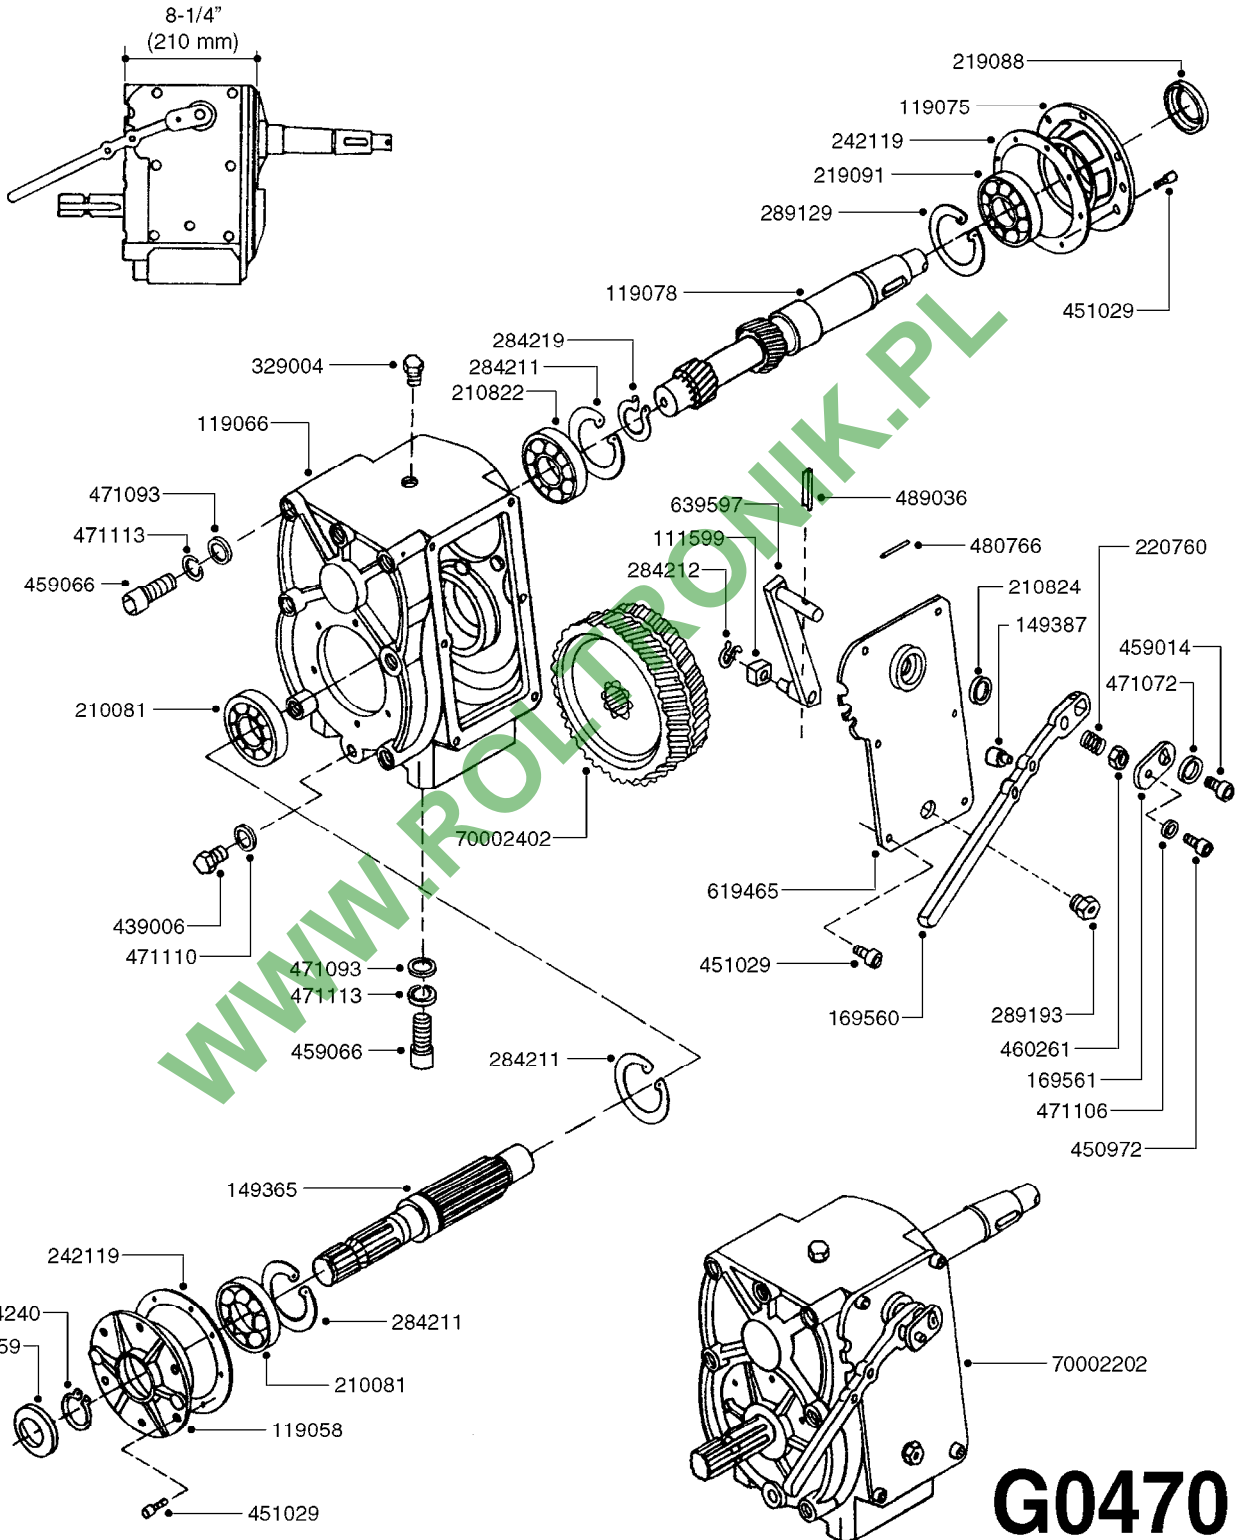

ZENIT GEAR BOX
G0470-HIN, 01:01:16

Page 1

Date 16.03.2016 14:55

parts-n°	order qty	description
111599	1	HEAD FOR CHANGE OF GEAR
119058	1	COVER GEARBOX 2002(6307-NJ307)
119066	1	GEARBOX CASE
119075	1	COVER FOR GEARBOX VR2002
119078	1	SHAFT F/GEARBOX
149365	1	SHAFT OUTPUT F.GEARBOX
149387	1	BUSHING F.HANDLE GEARBOX 2002
169560	1	HANDLE GEAR BOX 2002
169561	1	STOP F.HANDLE SPRING GRBX 2002
210081	1	BEARING BALL 6307
210759	1	SEAL OIL 55X35X40
210822	1	BALL BEARING NJ 307
210824	1	SEAL OIL 18 X 7
219088	1	SEAL 40X60X8
219091	1	BALL BEARING BL208
220760	1	SPRING
242119	1	GASKET FOR COVER
284211	1	SNAP-RING INNER 80X2.5
284212	1	SNAP-RING OUTER 10X1
284219	1	SNAP-RING OUTER 40X1.75
284240	1	SNAP-RING OUTER 35X1.5
289129	1	SNAP RING I-85
289193	1	OIL LEVEL GLASS
329004	1	PLUG F.OIL HOLE GEARBOX F.SPV
439006	1	PLUG F.OIL HOLE GEARBOX F.LE
450972	1	SCREW M6X15 ALLEN GALV.
451029	1	SCREW M8X20 HEX
459014	1	ALLEN SCREW M8 X 15 GALV.DIN93
459066	1	BOLT HEX 12.9 M14X40 DIN-912
460261	1	NUT HEX M6X1 LOCK A2 DIN985
471072	1	WASHER M10 EL2
471093	1	WASHER D14 GALV. (168873)
471106	1	WASHER D6
471110	1	WASHER D18D12X2 COPPER
471113	1	WASHER D14 TENSION
480766	1	ROLL PIN D4 X 50 STAINLESS
489036	1	ROLL PIN D6 X 40
619465	1	COVER ADJ.F.GEAR BOX 20-30
639597	1	ARM FOR GEAR CHANGE
70002202	1	GEAR BOX TURBINE 20-30
70002402	1	CROWN TOOTHWHEEL F/GEARBOX