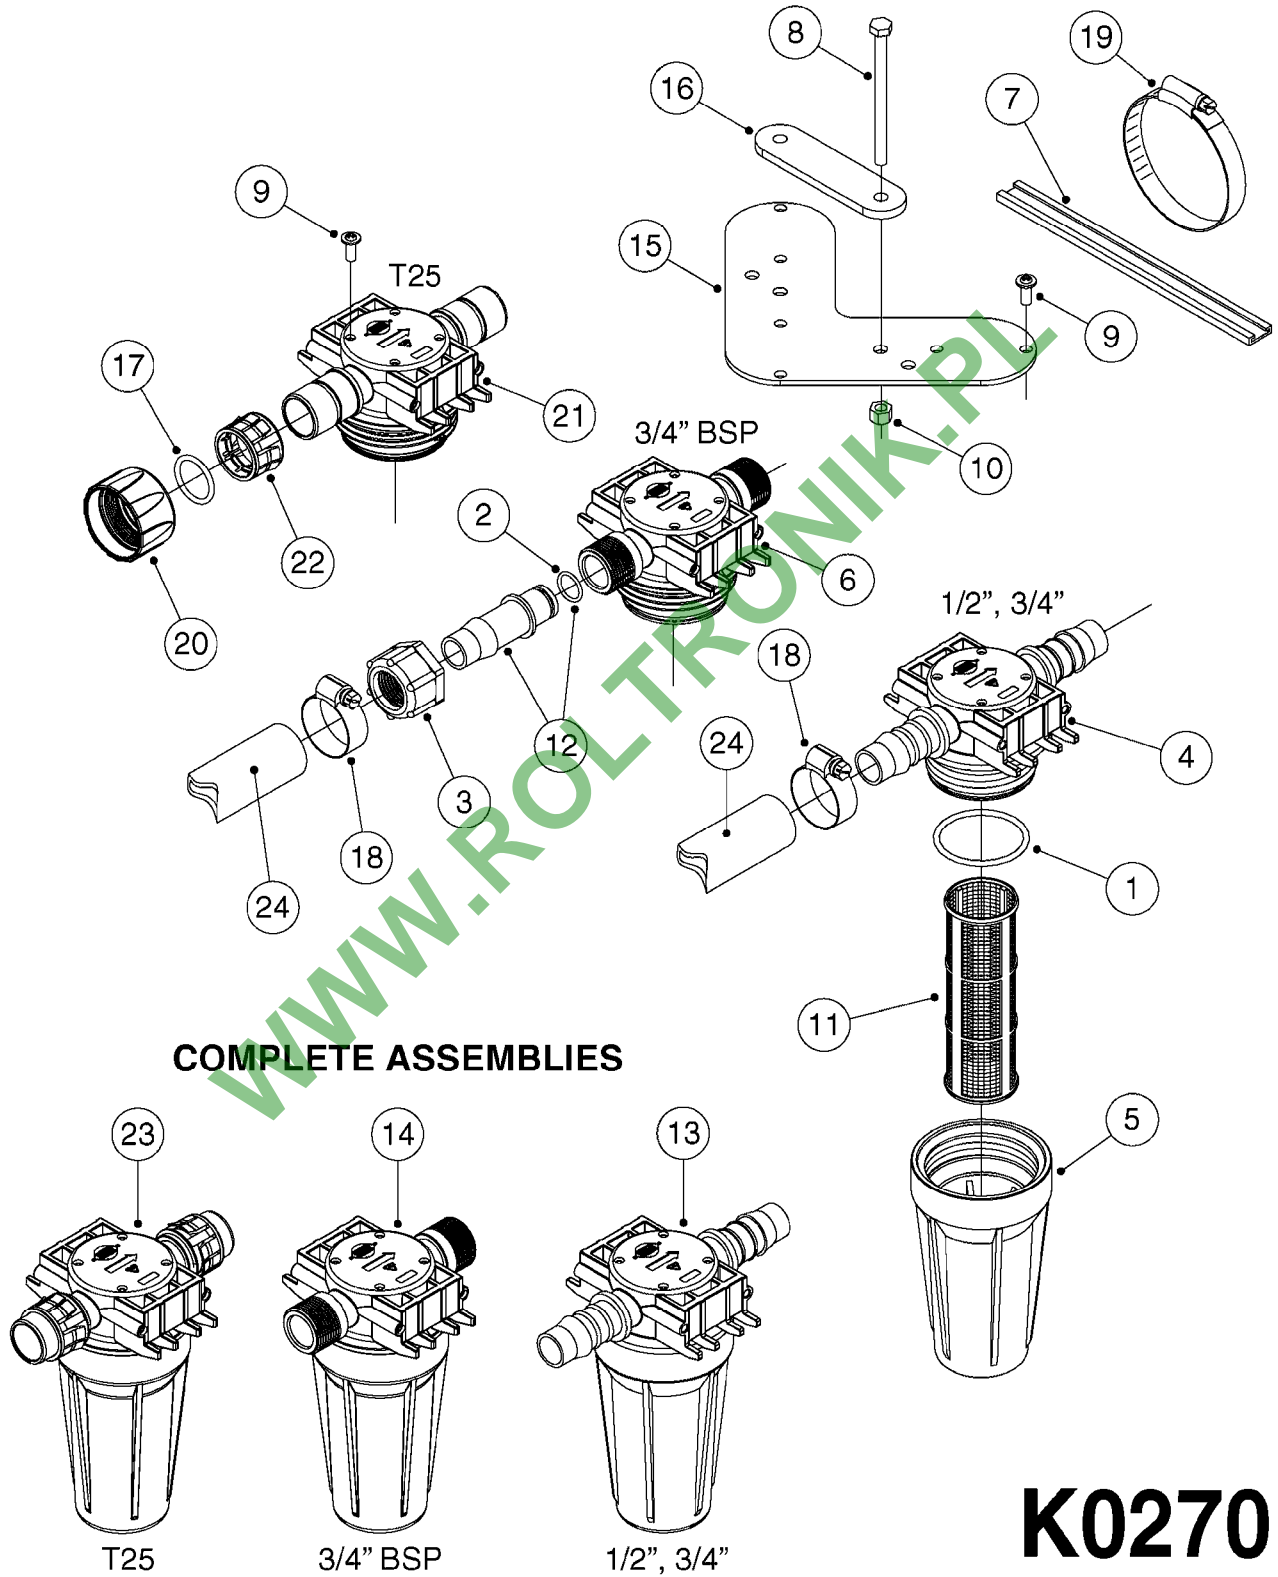

Pos.	parts-n°	order qty	description
1	240925	1	O-RING D49.5X3 NITRIL
2	242594	1	O-RING D14 X 1.78 SCH.70-EPDM
3	320283	1	FITT.DK NUT 3/4"BSP
4	322241	1	FILTER HOUSING W.3/4' BARBS
4	322249	1	FILTER HOUSING W.1/2' BARBS
5	322242	1	FILTER BOWL / IN-LINE
6	322250	1	FILTER HOUSING W.3/4"BSP THRD
7	341291	1	RUBBER HOSE CLAMP COVER 130MM
7	341292	1	RUBBER HOSE CLAMP COVER 180MM
8	410605	1	BOLT HEX 8.8 DEL M6X80
9	440673	1	SCREW F.PLASTIC 5X12 SS
10	460261	1	NUT HEX M6X1 LOCK A2 DIN985
11	615443	1	FILTER ELEM.50 MESH BLUE
11	615444	1	FILTER ELEM.80 MESH RED
11	615445	1	FILTER ELEM.100 MESH YELLOW
12	716236	1	FITT.DK HB 1/2" ASSY. F. 3/4"
12	724621	1	FITT.DK HB 3/4"ASSY F. 3/4" NUT
13	845205	1	FILTER IN-LINE 1/2' 50 MESH
13	845208	1	FILTER IN-LINE 3/4' 50 MESH
13	845209	1	FILTER IN-LINE 3/4' 80 MESH
14	845218	1	FILTER IN-LINE 3/4'50 MESH OML
14	845219	1	FILTER IN-LINE 3/4'80 MESH OML
15	16022203	1	PLATE 3.0 X 55 X 196
16	16022403	1	BRACKET 60MM TUBE
17	24263000	1	O-RING Ø24.4 X 3.1 NITRIL SH70
18	28029903	1	CLAMP HOSE GEAR P3/4"-S1" 6712
19	28047103	1	CLAMP HOSE GEAR 50 X 50 6740
19	28047203	1	CLAMP HOSE GEAR 60 X 80 6756
20	32239700	1	FITT.DK NUT T25
21	32239800	1	FITT.DK IN-LINE FILTER TOP T25
22	33515500	1	FITT.DK NUT LOCK RING T25
23	72700600	1	FILTER IN-LINE 80 MESH, T25
24	92702103	1	HOSE R X1/2" X300PSI WP X0012"
24	92703203	1	HOSE R X3/4" X300PSI WP X0012"