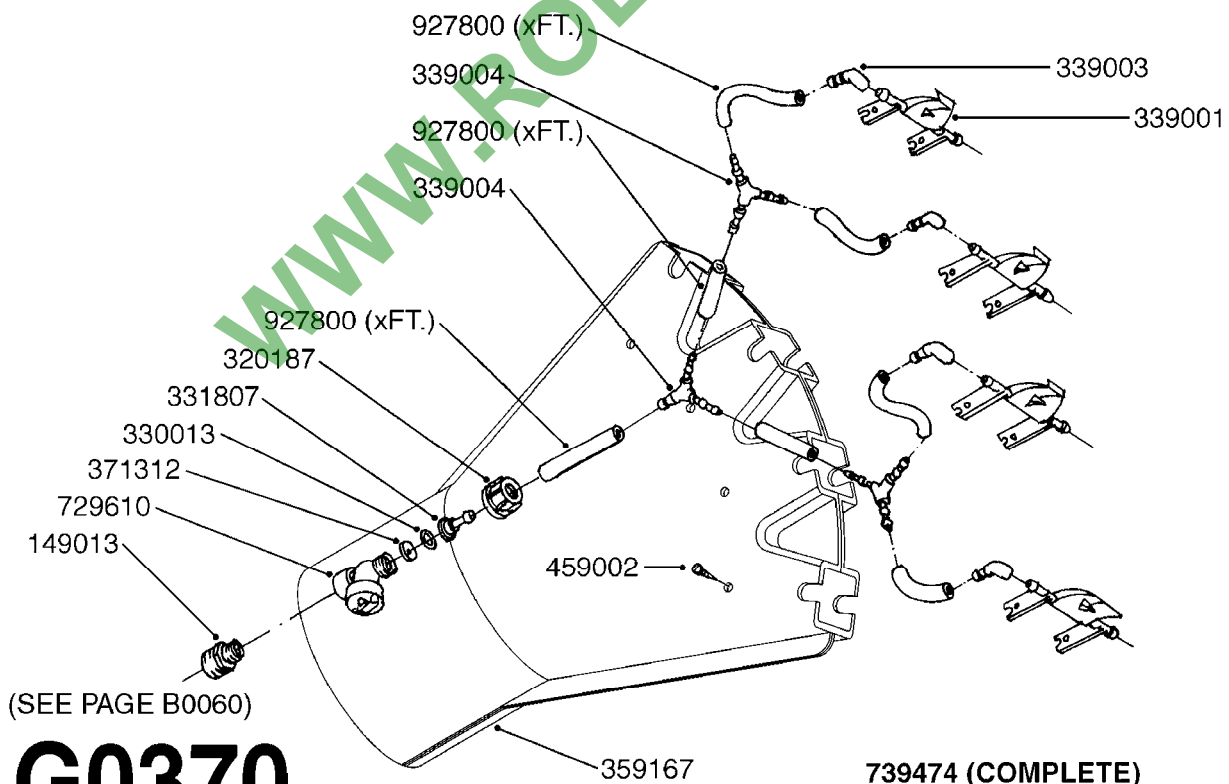

G0370

739474 (COMPLETE)

LP - PNEUMATIC OUTLETS
G0370-HIN, 01:01:16

Page 1

Date 16.03.2016 14:55

parts-n°	order qty	description
149013	1	REDUCER 1/2" X 3/8"
320187	1	FITT.DK CAP 3/8" BSP BLACK
330013	1	O-RING D15/D10X2.5 F.3/8"NUT
331807	1	FITT.DK HB 5/16" F.3/8" NUT
339001	1	DIFFUSOR PLATE 2 BLADE
339003	1	ELBOW F.DIFFUSOR PLATE
339004	1	FITT.DK Y-5/16"
339045	1	VENTURI DEFLECTOR DOUBLE F.LP
359164	1	PNEUMATIC AIR SPOUT 1 OUTLET
359167	1	PNEUMATIC SPOUT, 4 OUTLETS
371312	1	NOZZLE CERAMIC 1099-15
459002	1	SCREW N10X1/2"
729610	1	NOZZLE ASSY. NON DRIP 3/8 THRD
739471	1	NOZZLE OUTLET SINGLE TWO-ROW
739474	1	SPOUT ASSY. F. LP 4 OUTLET
927800	1	HOSE BLACK D8X12

WWW.ROLTRONIK.PL