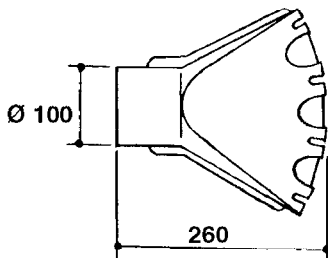

G0390

PNEUMATIC AIR SPOUTS 4 OUTLETS
G0390-HIN, 01:01:16

Page 1

Date 16.03.2016 14:55

parts-n°	order qty	description
146327	1	UNION NUT 3/8' BRASS
149012	1	3/8" HOSE TAIL D.8 T-12
149013	1	REDUCER 1/2" X 3/8"
240177	1	O-RING D16.1/11.3 X 2.4
242168	1	O-RING D11.2X1.9
289349	1	BALL VALVE 3/8" M-H
321462	1	CAP F.NO-DRIP ASSY.
322262	1	HOUSING F. NON DRIP DIAPHRAGM
334581	1	DIAPHRAGM, NO-DRIP alt 241371
339001	1	DIFFUSOR PLATE 2 BLADE
339003	1	ELBOW F.DIFFUSOR PLATE
339004	1	FITT.DK Y-5/16"
339010	1	TIE STRAP SMALL 2.5MM X 100MM
359167	1	PNEUMATIC SPOUT, 4 OUTLETS
371312	1	NOZZLE CERAMIC 1099-15
459002	1	SCREW N10X1/2"
729610	1	NOZZLE ASSY. NON DRIP 3/8 THRD
729645	1	NON-DRIP SPRING ASSY.GREEN 10
739474	1	SPOUT ASSY. F. LP 4 OUTLET
927800	1	HOSE BLACK D8X12

WWW.ROLTRONIK.PL