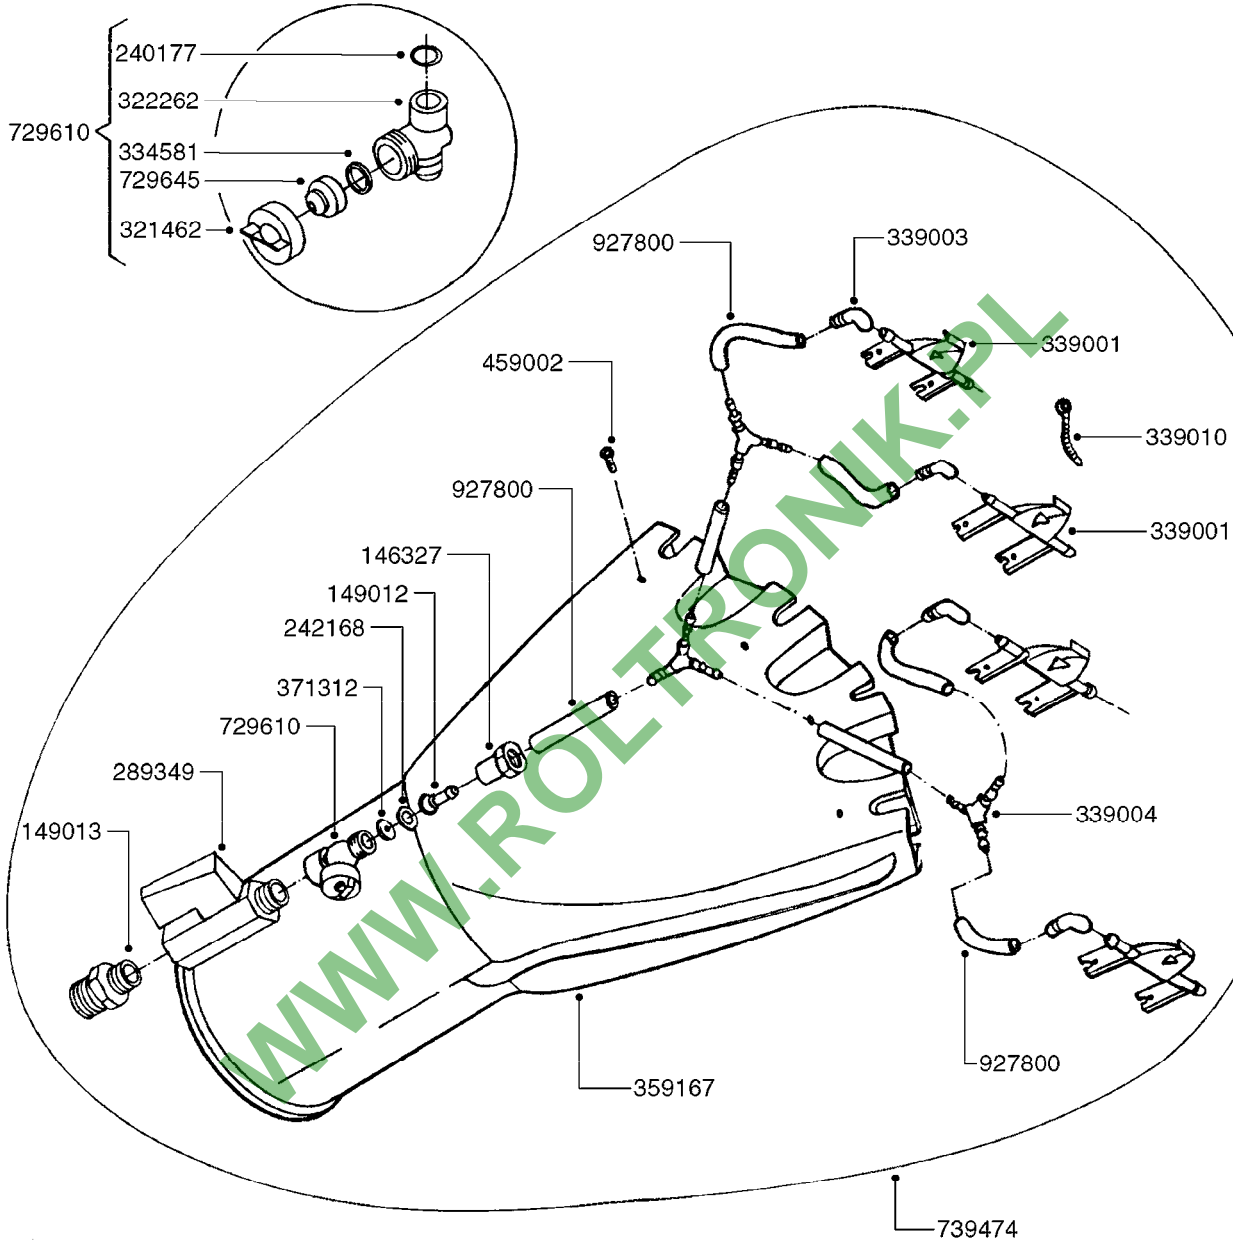

G0390

PNEUMATIC AIR SPOUTS 4 OUTLETS
G0390-HIN, 01:01:16

Page 1

Date 16.03.2016 14:55

parts-n°	order qty	description
146327	1	UNION NUT 3/8' BRASS
149012	1	3/8" HOSE TAIL D.8 T-12
149013	1	REDUCER 1/2" X 3/8"
240177	1	O-RING D16.1/11.3 X 2.4
242168	1	O-RING D11.2X1.9
289349	1	BALL VALVE 3/8" M-H
321462	1	CAP F.NO-DRIP ASSY.
322262	1	HOUSING F. NON DRIP DIAPHRAGM
334581	1	DIAPHRAGM, NO-DRIP alt 241371
339001	1	DIFFUSOR PLATE 2 BLADE
339003	1	ELBOW F.DIFFUSOR PLATE
339004	1	FITT.DK Y-5/16"
339010	1	TIE STRAP SMALL 2.5MM X 100MM
359167	1	PNEUMATIC SPOUT, 4 OUTLETS
371312	1	NOZZLE CERAMIC 1099-15
459002	1	SCREW N10X1/2"
729610	1	NOZZLE ASSY. NON DRIP 3/8 THRD
729645	1	NON-DRIP SPRING ASSY.GREEN 10
739474	1	SPOUT ASSY. F. LP 4 OUTLET
927800	1	HOSE BLACK D8X12

WWW.ROLTRONIK.PL