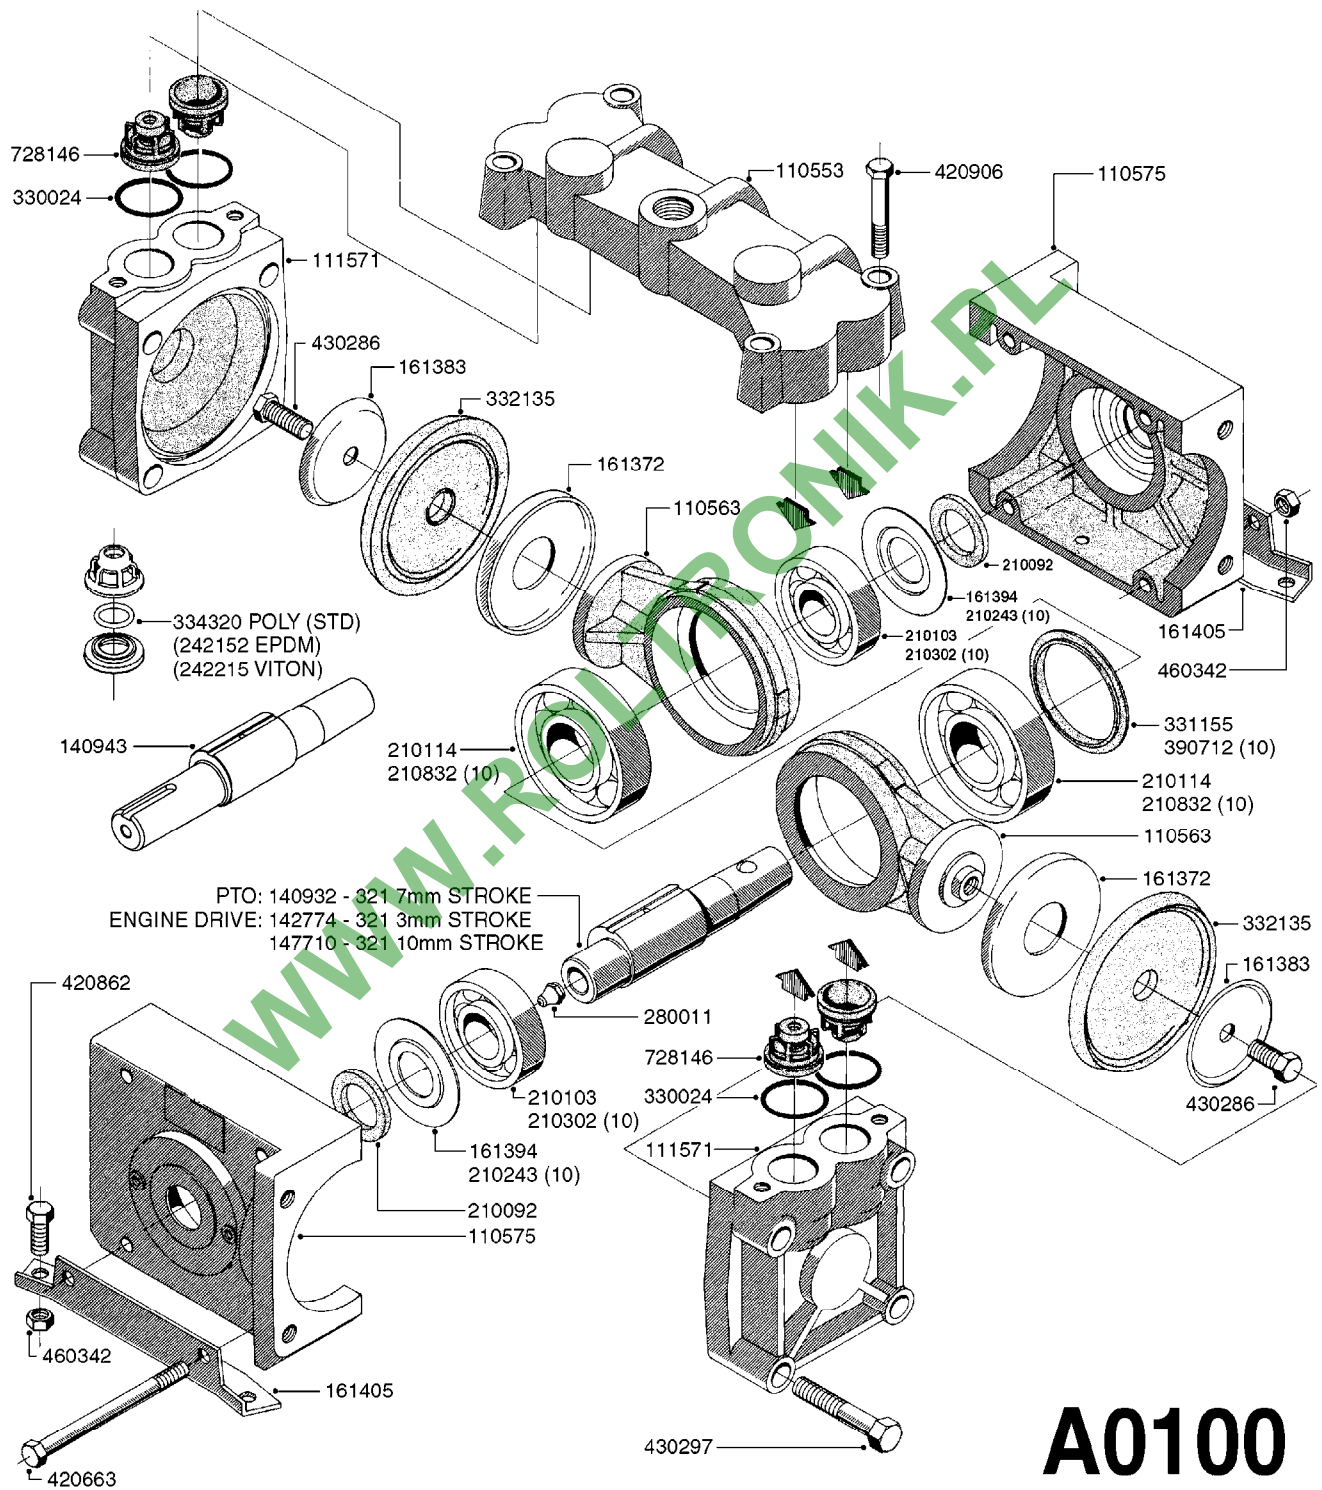

A0100

PUMP - 321 W/MOUNTING BASE
A0100-HIN, 01:01:16

Page 1

Date 16.03.2016 14:55

parts-n°	order qty	description
110553	1	VALVE COVER MDL 320 PAINTED
110563	1	CONNECTING ROD MODEL 320
110575	1	PUMP CASING 320
111571	1	DIAPHRAGM COVER MODEL 321 PAIN
140932	1	CRANK SHAFT 320/7
140943	1	CRANK SHAFT MODEL 320/7mm-25F
142774	1	CRANK SHAFT 320/3
147710	1	CRANK SHAFT 321/10 GG 540
161372	1	DIAPHRAGM BACKING DISC, 320-361
161383	1	DIAPHRAGM UPPER DISC, 320-361
161394	1	DUST PLATE, MODEL 320
161405	1	FOOT 320
210092	1	SEAL FELT D43/30X5
210103	1	BEARING BALL 6306
210114	1	BEARING BALL 6308
210243	1	SEAL OIL 35 X 47 X 7
210302	1	BALL BEARING 6207
210832	1	BALL BEARING 90/50X23 NU2210
242152	1	O-RING D18.2X3 EPDM
242215	1	O-RING D18X3 VITON
280011	1	GREASE NIPPLE 3/8' SAE H TR
330024	1	O-RING D41,1/D34.5 X 3,5
331155	1	SPACER, MODEL 320
332135	1	DIAPHRAGM, POLY alt 33511400
334320	1	O-RING D18X3 POLYURETHANE
390712	1	SPACER RING D84.5/66X2 (P321)
420663	1	BOLT HEX 8.8 DEL M10X120 DIN931
420862	1	BOLT HEX 8.8 DEL M10X16 FT
420906	1	BOLT HEX 8.8 DEL M10X60
430286	1	BOLT HEX 8.8 DEL M12X30 FT
430297	1	BOLT HEX 8.8 RAW M14X65
460342	1	NUT HEX M10 DEL DIN934
728146	1	VALVE FOR 361(726890/707932)