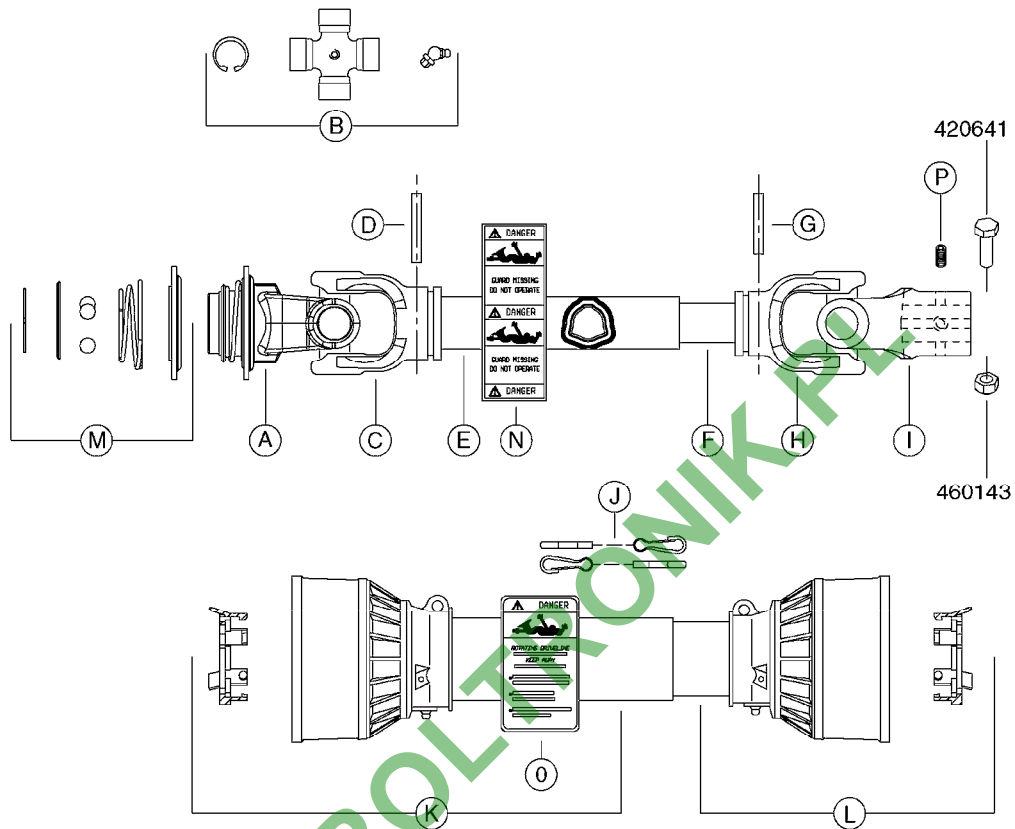

* Supplier changed in 2011 - see page A0580 for "AMA" PTO's (yellow and black shields).

A0510

PTO SHAFTS - BONDIOLI DIAPH.
A0510-HIN, 01:01:16

Page 1

Date 16.03.2016 14:55

parts-n°	order qty	description
284041	1	UNIV. JOINT 27x70mm
289040	1	PTO YOKE 1-3/8" X 6 SPLINE
289041	1	PTO YOKE 1-3/8" X 6 SPLINE
289042	1	UNIV. JOINT 22x54mm
289045	1	UNIV. JOINT 30.2x79.4mm
289049	1	PTO SHIELD COMPLETE F.829446
289050	1	PTO SHIELD COMPLETE F.829445
829445	1	PTO 1-3/8/6X1-3/8/6X810M AXIAL
829446	1	PTO SHAFT LE-SPV + LP ZE-P540
829480	1	PTO 1-3/8/21 x 1-3/8/21x1210MM
829482	1	PTO 1-3/8/6X25MM X 600MM 1202
829483	1	PTO 1-3/8/6X30MM x 610MM 1302
829484	1	PTO 1-3/8/6X1-3/8/6X575MM 361
829486	1	PTO 1-3/8/6X30MM X870MM 1302
829487	1	PTO 1-3/8/6X1-3/8/6X870MM 361
829490	1	PTO 1-3/8/6X30MM 1320MM 1302
829491	1	PTO 1-3/8/6X1' 610/913MM 9016
829502	1	PTO 1-3/8/6x1210/1745
28005200	1	PTO YOKE 1-3/8" X 21 SPLINE
28005400	1	PTO YOKE 1-3/8" X 6 SPLINE
28005800	1	PTO YOKE 1-3/8" X 21 SPLINE
28006000	1	PTO YOKE D25 CONE 3 DEG.
28006100	1	PTO YOKE D30 CONE 4 DEG.
28006200	1	PTO YOKE 1-3/8" X 6 SPLINE
28006300	1	PTO YOKE D1"
28006700	1	PTO HALF SHAFT - TRACTOR END
28006900	1	PTO HALF SHAFT - TRACTOR END
28007300	1	PTO INNER D1" (NO SHIELD)
28007500	1	PTO INNER D1" (NO SHIELD)
28007800	1	PTO INNER D1" (NO SHIELD)
28008100	1	PTO SHIELD COMPLETE
28008500	1	PTO HALF SHAFT - TRACTOR END
28008600	1	PTO SHIELD ASSY COMPLETE
28009403	1	UNIV. JOINT 27x74.6mm
28015103	1	PTO YOKE 1-3/8"X21 TWST OLD
28015203	1	UNIV. JOINT 23.8x61.3mm
28015303	1	PTO YOKE 1-3/8"X21 BALL COLLAR
28015403	1	PTO OUTER 1-3/8"X21 (NO SHIELD)
28015503	1	PTO INNER 1-3/8"X21 (NO SHIELD)
28015603	1	PTO SHIELD COMPLETE F.28020303
28015703	1	PTO YOKE 1-3/4"X20 SPL OUTER
28015803	1	PTO OUTER 1-3/4"X20 (NO SHIELD)
28015903	1	PTO INNER 1-3/8"X21 (NO SHIELD)
28016003	1	PTO SHIELD COMPLETE F.10465803
28016203	1	PTO OUTER 1-3/8"X6 (SHIELDED)
28016303	1	PTO INNER 1-3/8"X6 (NO SHIELD)
28016703	1	PTO OUTER 1-3/8"X6 (NO SHIELD)
28016803	1	PTO INNER 1-3/8"X6 (NO SHIELD)
28020203	1	PTO 1-3/4/20x1-3/8/21 BP L=860
28020303	1	PTO 1-3/8/21 x 1-3/8/21 B&P
28040603	1	PTO YOKE 1-3/8X21SPL BLACK
28040703	1	SAFETY CHAIN F.CV BLACK PTO
28068800	1	PTO YOKE 1-3/8" X 6 SPLINE
28069700	1	UNIV. JOINT STD1 SFT
28072800	1	PTO SHIELD COMPLETE L=1912 SFT
28073000	1	PTO YOKE 1-3/8" X 6 SPLINE