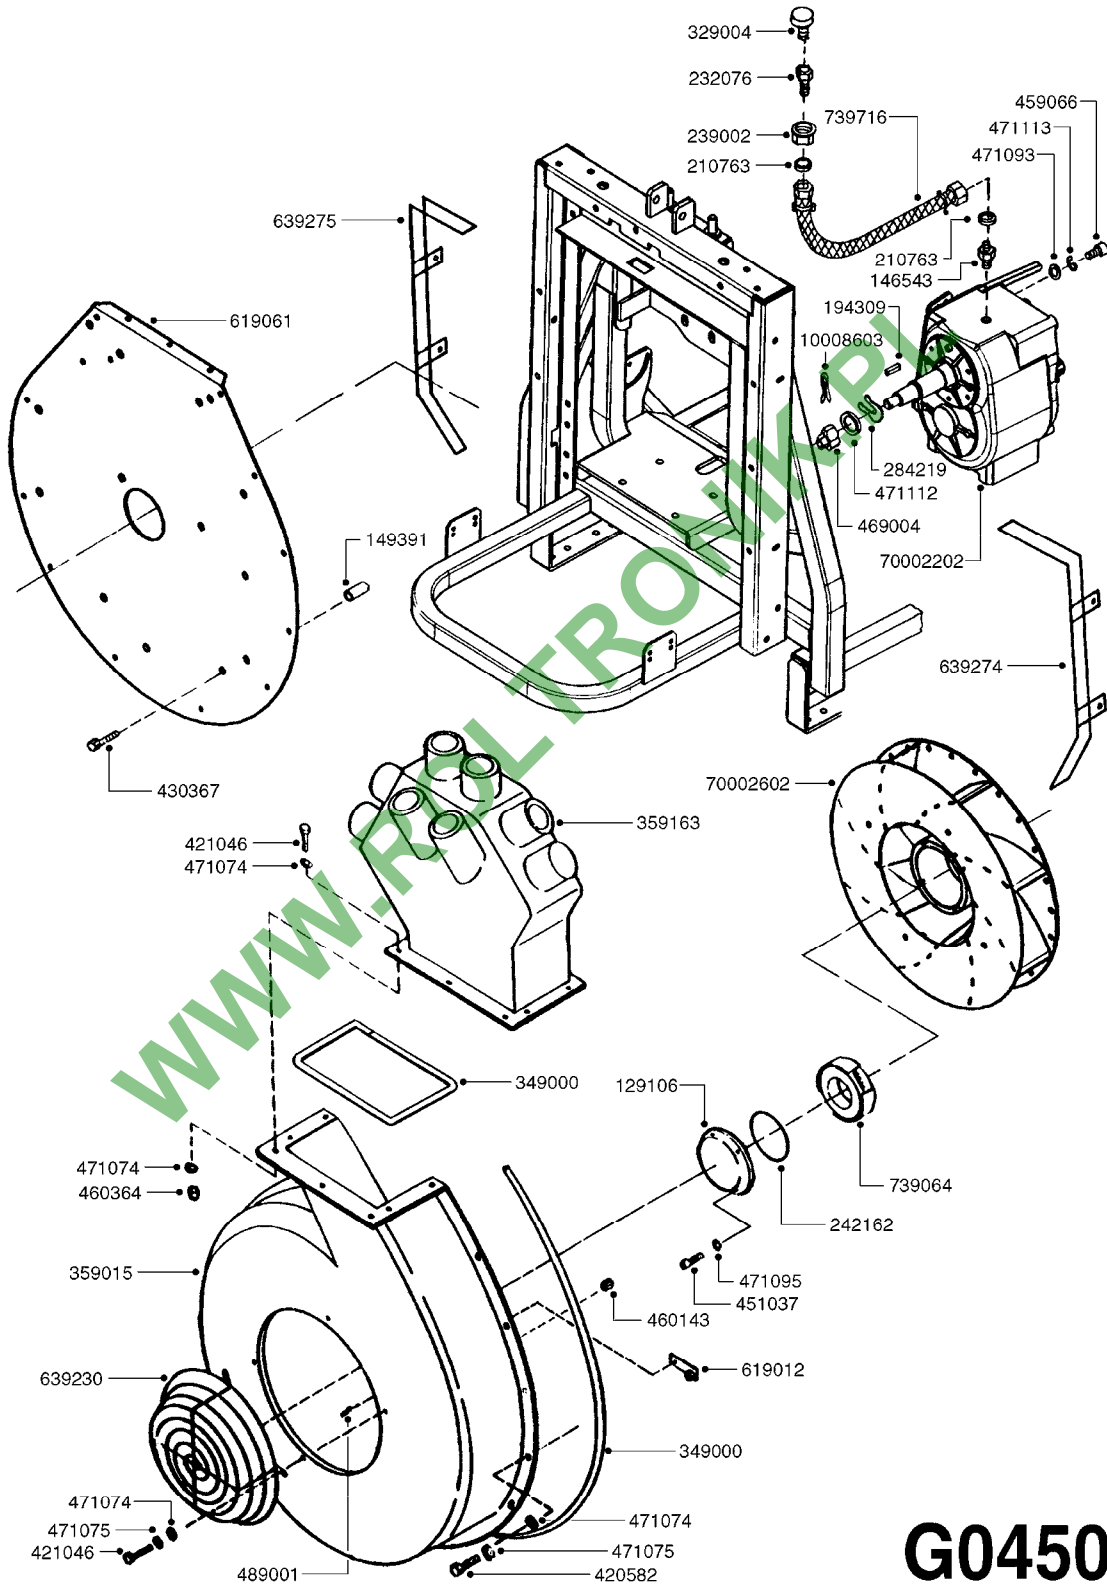

G0450

ZENIT BLOWER
G0450-HIN, 01:01:16

Page 1

Date 16.03.2016 14:55

parts-n°	order qty	description
129106	1	HUB CAP F. 540 FAN LP
146543	1	HEXAGON NIPPLE 1/2"
149391	1	SPACER BUSHING P540
194309	1	KEY 8 X 7 X 40
210763	1	SEAL OIL 18X24X105
232076	1	NIPPLE 1/2"M-W ESP.CIRC.BRA
239002	1	NUT 1/2" BSP BRASS F.BULKHEAD
242162	1	O-RING D140.5X134.5 X 3
284219	1	SNAP-RING OUTER 40X1.75
329004	1	PLUG F.OIL HOLE GEARBOX F.SPV
349000	1	SEAL FOR CANNON
359015	1	BLOWER HOUSING LP/TP
359163	1	AIR DIST. HOUSING
420582	1	BOLT HEX 8.8 DEL M8X20 FT A2
421046	1	BOLT HEX 8.8 DEL M8X25 FT A2 DIN933
430367	1	BOLT HEX 8.8 DEL M12X100 DIN931
451037	1	SCREW M6X20 HEX
459066	1	BOLT HEX 12.9 M14X40 DIN-912
460143	1	NUT HEX M8 LOCK A2 DIN985
460364	1	NUT HEX M8 GALV.
469004	1	M-20 SPECIAL NUT
471074	1	WASHER M8 ELZ
471075	1	WASHER M8 LOCK
471093	1	WASHER D14 GALV. (168873)
471095	1	WASHER D6,4
471112	1	WASHER D20
471113	1	WASHER D14 TENSION
489001	1	RIVET 4X20 AL.
619012	1	STEEL PLATE W/NUT M-8 TURBO
619061	1	PLATE BASE ZATURN
639230	1	AIR GRID PROTECTOR P540
639274	1	SAFETY GRILL RIGHT
639275	1	SAFETY GRILL LEFT
739064	1	CENTRIFUGAL CLUTCH F.LP D130
739716	1	HOSE F.REMOTE GREASE PORT
10008603	1	COTTER PIN 1/8"X 1-1/2"
70002202	1	GEAR BOX TURBINE 20-30
70002602	1	P540 TURBINE ASSEMBLY