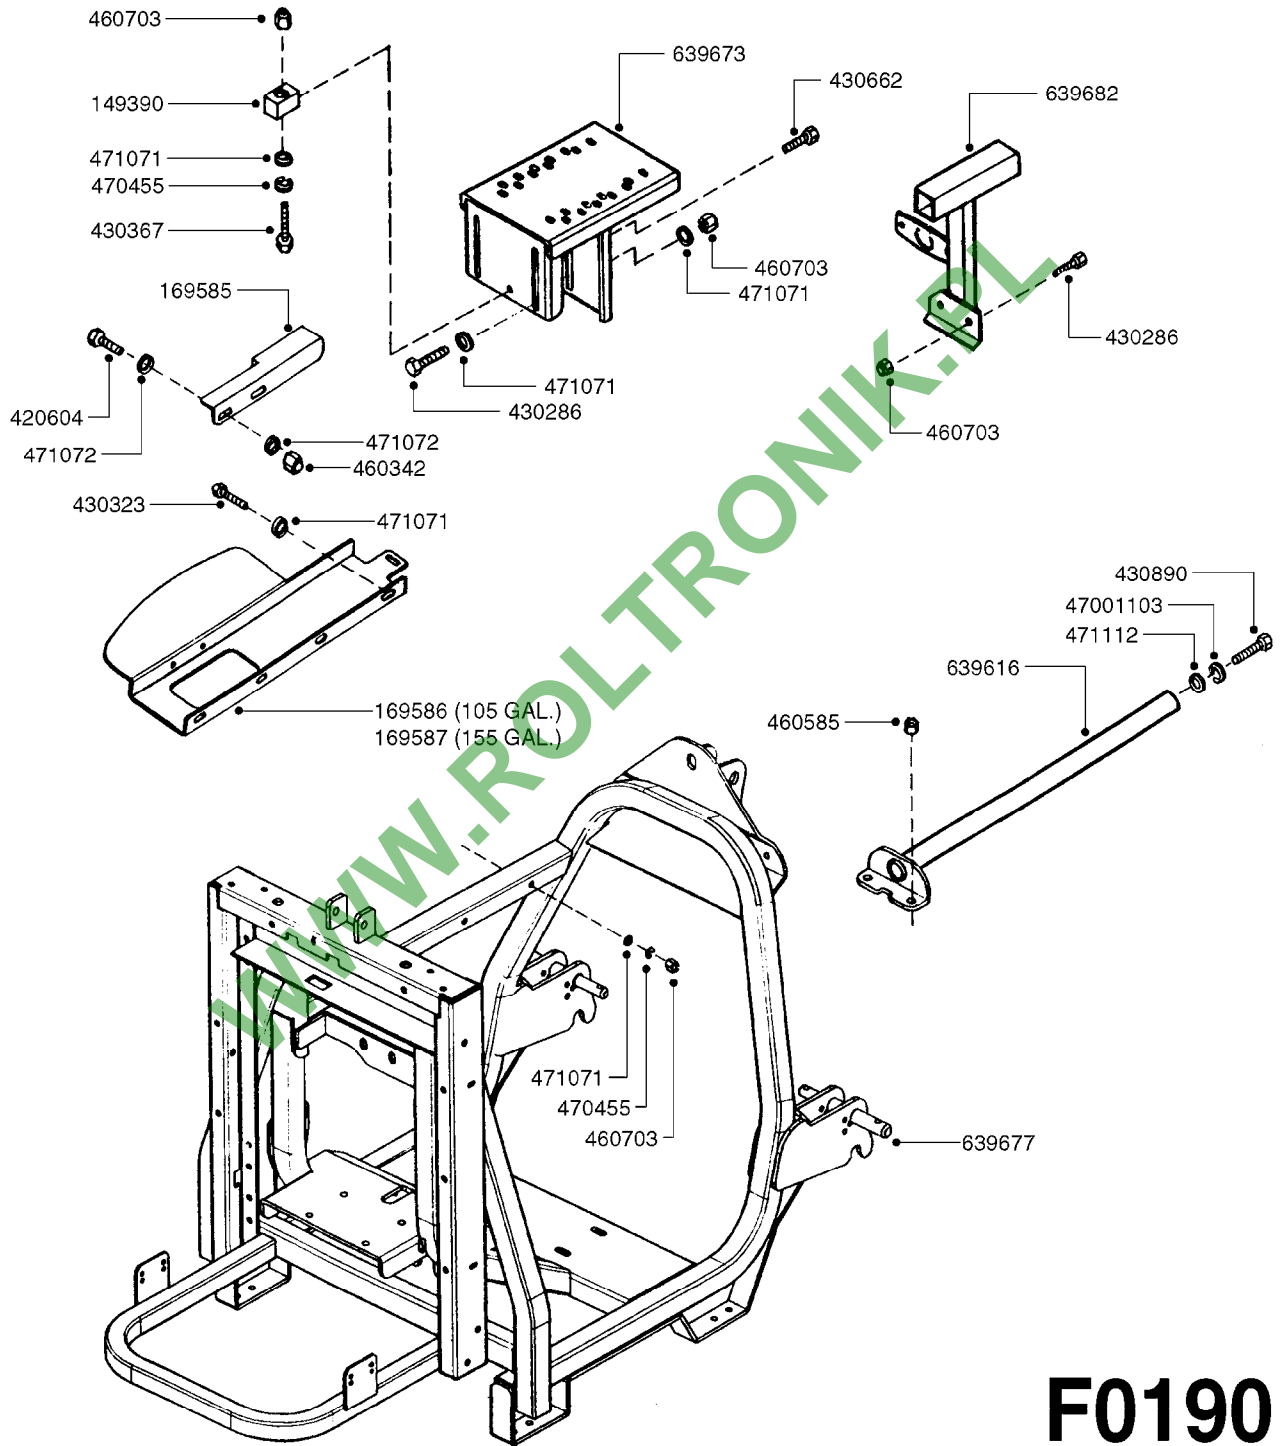

FRAME - ZENIT 105/155 PNEUM.
F0190-HIN, 01:01:16

Page 1

Date 16.03.2016 14:55

parts-n°	order qty	description
149390	1	PUMP MT.TENSIONER ZENIT
169585	1	BRACKET F.TANK FIXING ZENIT
169586	1	BRACKET F.TANK ZENIT 105
169587	1	BRACKET F.TANK ZENIT 155
420604	1	BOLT HEX 8.8 DEL M10X25 FT DIN933
430286	1	BOLT HEX 8.8 DEL M12X30 FT
430323	1	BOLT HEX 8.8 DEL M12X60
430367	1	BOLT HEX 8.8 DEL M12X100 DIN931
430662	1	BOLT HEX 8.8 DEL M12X20 FT
430890	1	BOLT HEX 8.8 DEL M20X50
460342	1	NUT HEX M10 DEL DIN934
460585	1	NUT HEX M16X2 LOCK
460703	1	NUT HEX M12X1.75 LOCK DIN985
470455	1	WASHER D12 SPRING
471071	1	WASHER M12 GALV
471072	1	WASHER M10 EL2
471112	1	WASHER D20
639616	1	FRAME SUPPORT BRACKET - ZENIT
639673	1	PUMP MT.BRKT. ZENIT
639677	1	FRAME F.ZENIT 105/155 PNEUM.
639682	1	CONTROL MT.BRACKET ZENIT
47001103	1	WASHER D20.5/D33X4 LOCK

WWW.ROLTRONIK.PL