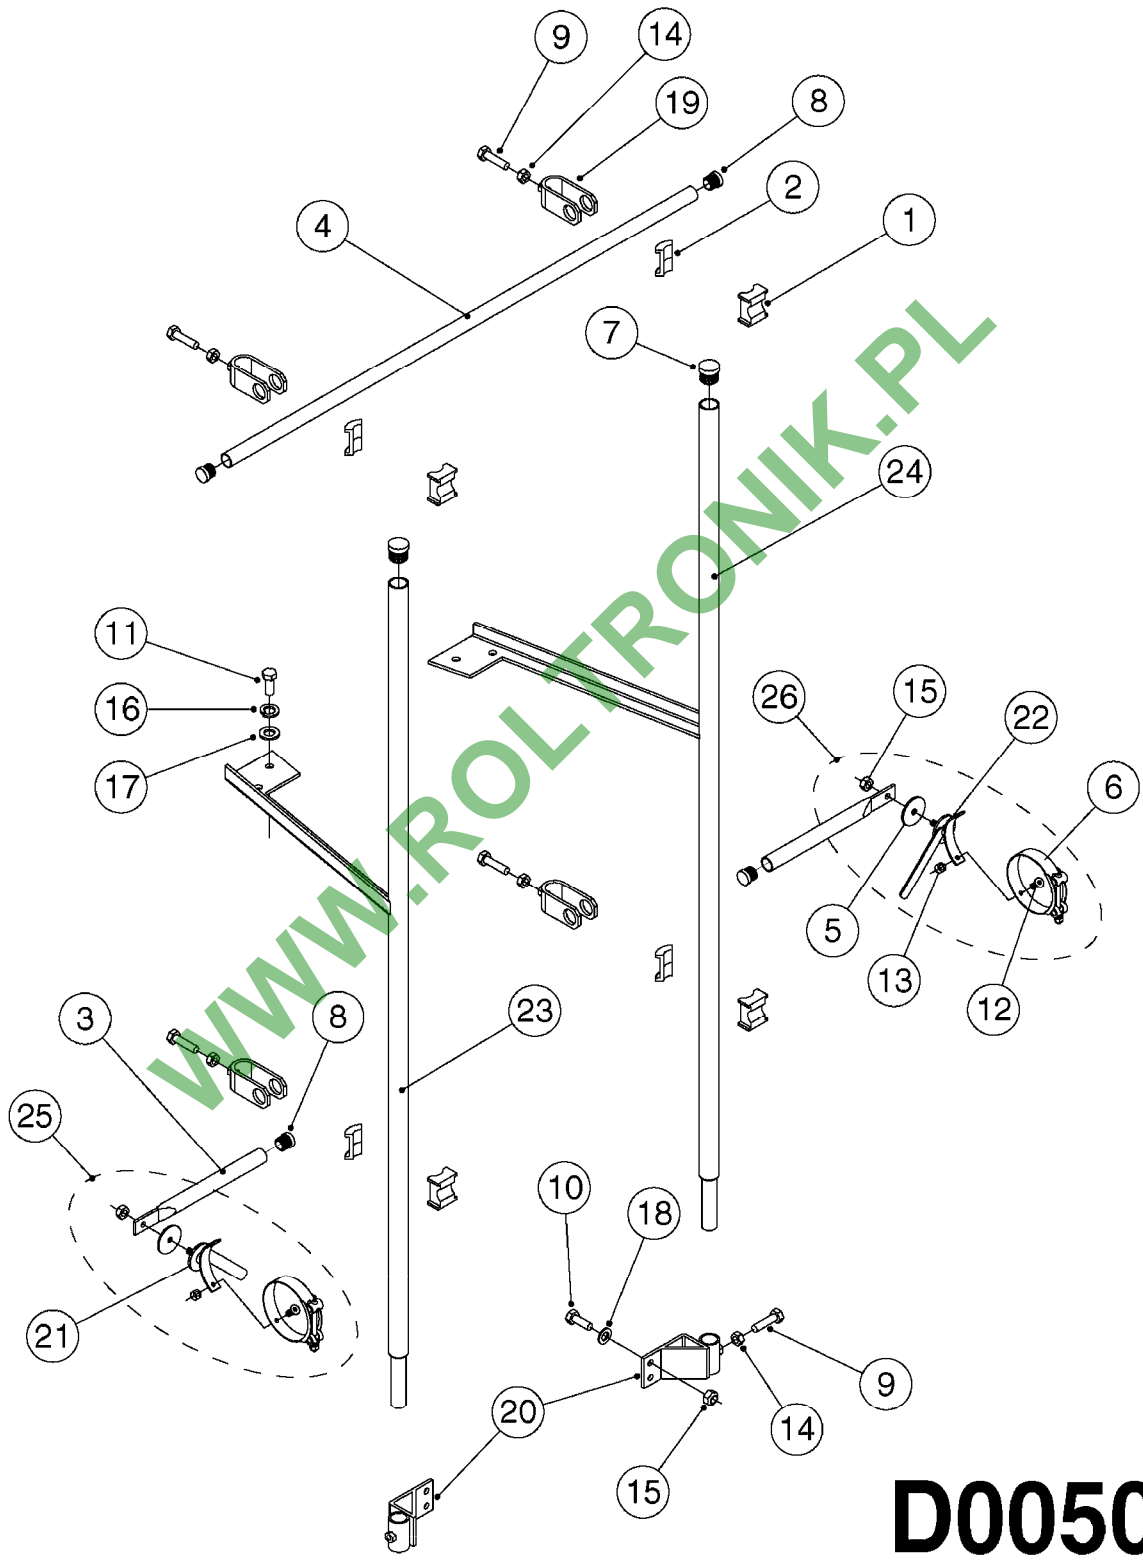

D0050

BOOM - 1 ROW B11
D0050-HIN, 01:01:16

Page 1

Date 16.03.2016 14:55

Pos.	parts-n°	order qty	description
1	129032	1	CLAMP HALF F.TUBE EXTENSION
2	129139	1	CLAMP HALF F.TUBE EXTENSION
3	157097	1	EXTENSION ROD L=12"
4	157183	1	TUBE 3/4"X1100 F.B11 BOOM
5	249050	1	FRICITION WASHER D48X10X3.5
6	289259	1	CLAMP 112/104
7	289296	1	PLUG D.30
8	289305	1	TUBE PLUG D24
9	420965	1	M10X40 MACHINE SCREW STAINLESS
10	421002	1	BOLT HEX 8.8 DEL M10X30 FT DIN933
11	430286	1	BOLT HEX 8.8 DEL M12X30 FT
12	459011	1	BOLT M6X16 ALLEN DIN-7991
13	460261	1	NUT HEX M6X1 LOCK A2 DIN985
14	460342	1	NUT HEX M10 DEL DIN934
15	460423	1	NUT HEX M10X1.5 LOCK
16	470466	1	WASHER D21.1/D12.2X2.5 LOCK
17	471071	1	WASHER M12 GALV
18	471122	1	WASHER, M10, Ø20/10.5X 2.0, SS
19	619063	1	HOLDER FOR EXTENSION
20	619645	1	BOOM MOUNT BKT.SHORT B11 AR/MR
21	639045	1	BRACKET FOR SPOUT RH
22	639046	1	BRACKET FOR SPOUT LH
23	639694	1	BOOM FRAME B11 LH "H"
24	639839	1	BOOM FRAME B11 RH "H"
25	739485	1	BRACKET, RIGHT, VINE 104/112
26	739486	1	BRACKET, LEFT, VINE 104/112

WWW.ROLANDONK.PL