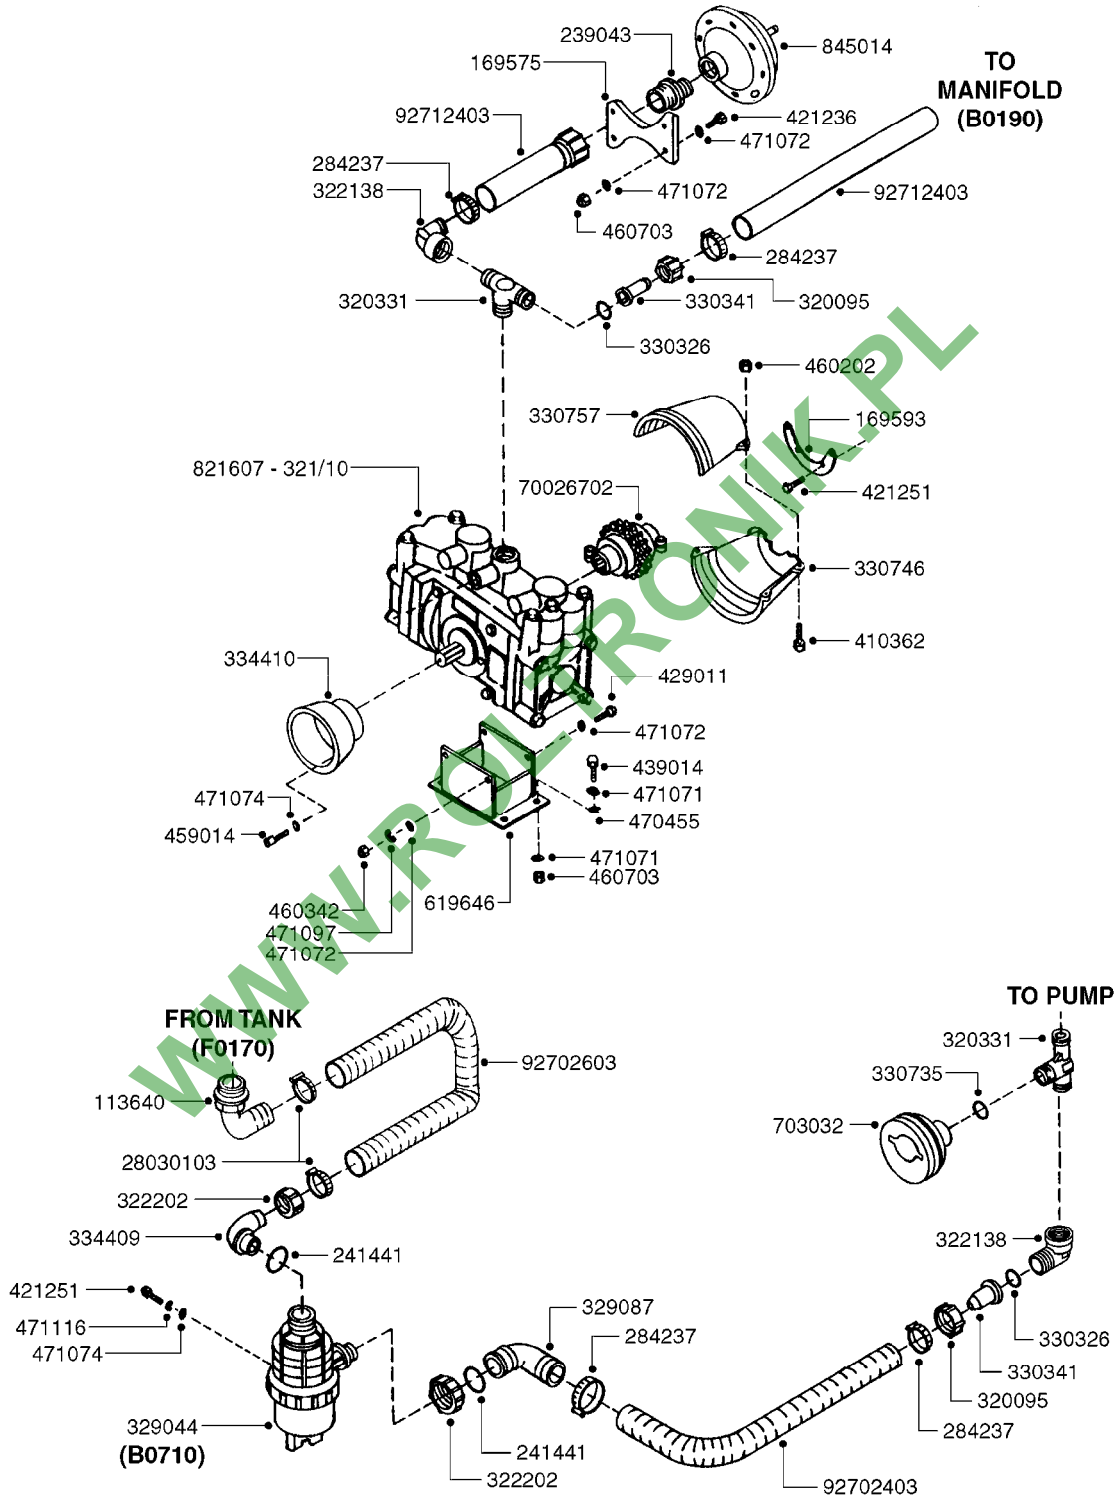

A0130

PUMP - 321 F.ZENIT
A0130-HIN, 01:01:16

Page 1

Date 16.03.2016 14:55

parts-n°	order qty	description
113640	1	HOSEBARB, BSP, 1-1/2" 90°
169575	1	BRACKET F.DAMPENER ZENIT
169593	1	SPACER BRACKET F.PTO SHIELD
239043	1	HEX NIPPLE 1"
241441	1	O-RING D29.3X3
284237	1	CLAMP HOSE GEAR D20/30
320095	1	FITT.DK NUT 1" BSP
320331	1	FITT.DK TEE 1" - 1" - 3/4" BSP
322138	1	FITT.DK ELB 1"M X 1"F BSP
322202	1	NUT ARAG 1-1/2" BSP
329044	1	FILTER ARAG 1.5" 32 MESH LIFT
329087	1	ELBOW D25, 1-1/2" ARAG
330326	1	O-RING D30/D24X2 F.1"NUT
330341	1	FITT.DK HB 1" F. 1" NUT
330735	1	O-RING D30/D26X2
330746	1	GUARD PTO LOWER PART SHORT
330757	1	GUARD PTO UPPER PART SHORT
334409	1	BENDING D 40
334410	1	PROTECTION GUARD
410362	1	BOLT HEX 8.8 SS M6X20 FT
421236	1	BOLT HEX M10X25 GALV.
421251	1	BOLT HEX M8X15
429011	1	BOLT HEX M10X140
439014	1	BOLT HEX 8.8 DEL M12X35
459014	1	ALLEN SCREW M8 X 15 GALV.DIN93
460202	1	NUT HEX M6
460342	1	NUT HEX M10 DEL DIN934
460703	1	NUT HEX M12X1.75 LOCK DIN985
470455	1	WASHER D12 SPRING
471071	1	WASHER M12 GALV
471072	1	WASHER M10 EL2
471074	1	WASHER M8 ELZ
471097	1	WASHER D10 SAFETY
471116	1	WASHER D8 TENSION
619646	1	PUMP MOUNT 321 ZENIT
703032	1	SUCTION AIR BOTTLE 3/4" COMPL.
821607	1	PUMP 321/10MM 25BAR THROUGH SH
845014	1	AIR BOTTLE COMPLETE HJ73
28030103	1	CLAMP HOSE GEAR P5/4-S1.5"6724
70026702	1	SHOCK ABSORBING CLUTCH - ZENIT
92702403	1	HOSE PVC SUCT GRAY 1"
92702603	1	HOSE PVC SUCT GRAY 1-1/2"
92712403	1	HOSE R X1" X300PSI WP X0012"