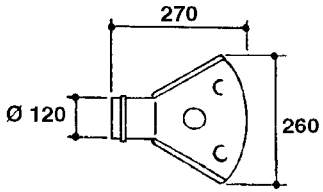

G0410

HYDROPNEUM. SPOUTS 5 OUTLETS
G0410-HIN, 01:01:16

Page 1

Date 16.03.2016 14:55

parts-n°	order qty	description
139089	1	NOZZLE HOLDER F/5 NOZZLES
146327	1	UNION NUT 3/8" BRASS
149138	1	ADAPTER FOR NOZZLE H
239097	1	HYDROPNEUMATIC MANIFOLD ADAPT.
249031	1	O-RING
289348	1	ADAPTER 1/2" - 1/4"
289425	1	NON-DRIP H1/4" ON/OFF
359196	1	FISHTAIL SPOUT 5 NOZZLE 120°
371339	1	NOZZLE ALBUZ BROWN WITH SWIRL
450972	1	SCREW M6X15 ALLEN GALV.
471106	1	WASHER D6
739638	1	NOZZLE OUTLET 5 NOZZ. D125 SPV

WWW.ROLTRONIK.PL