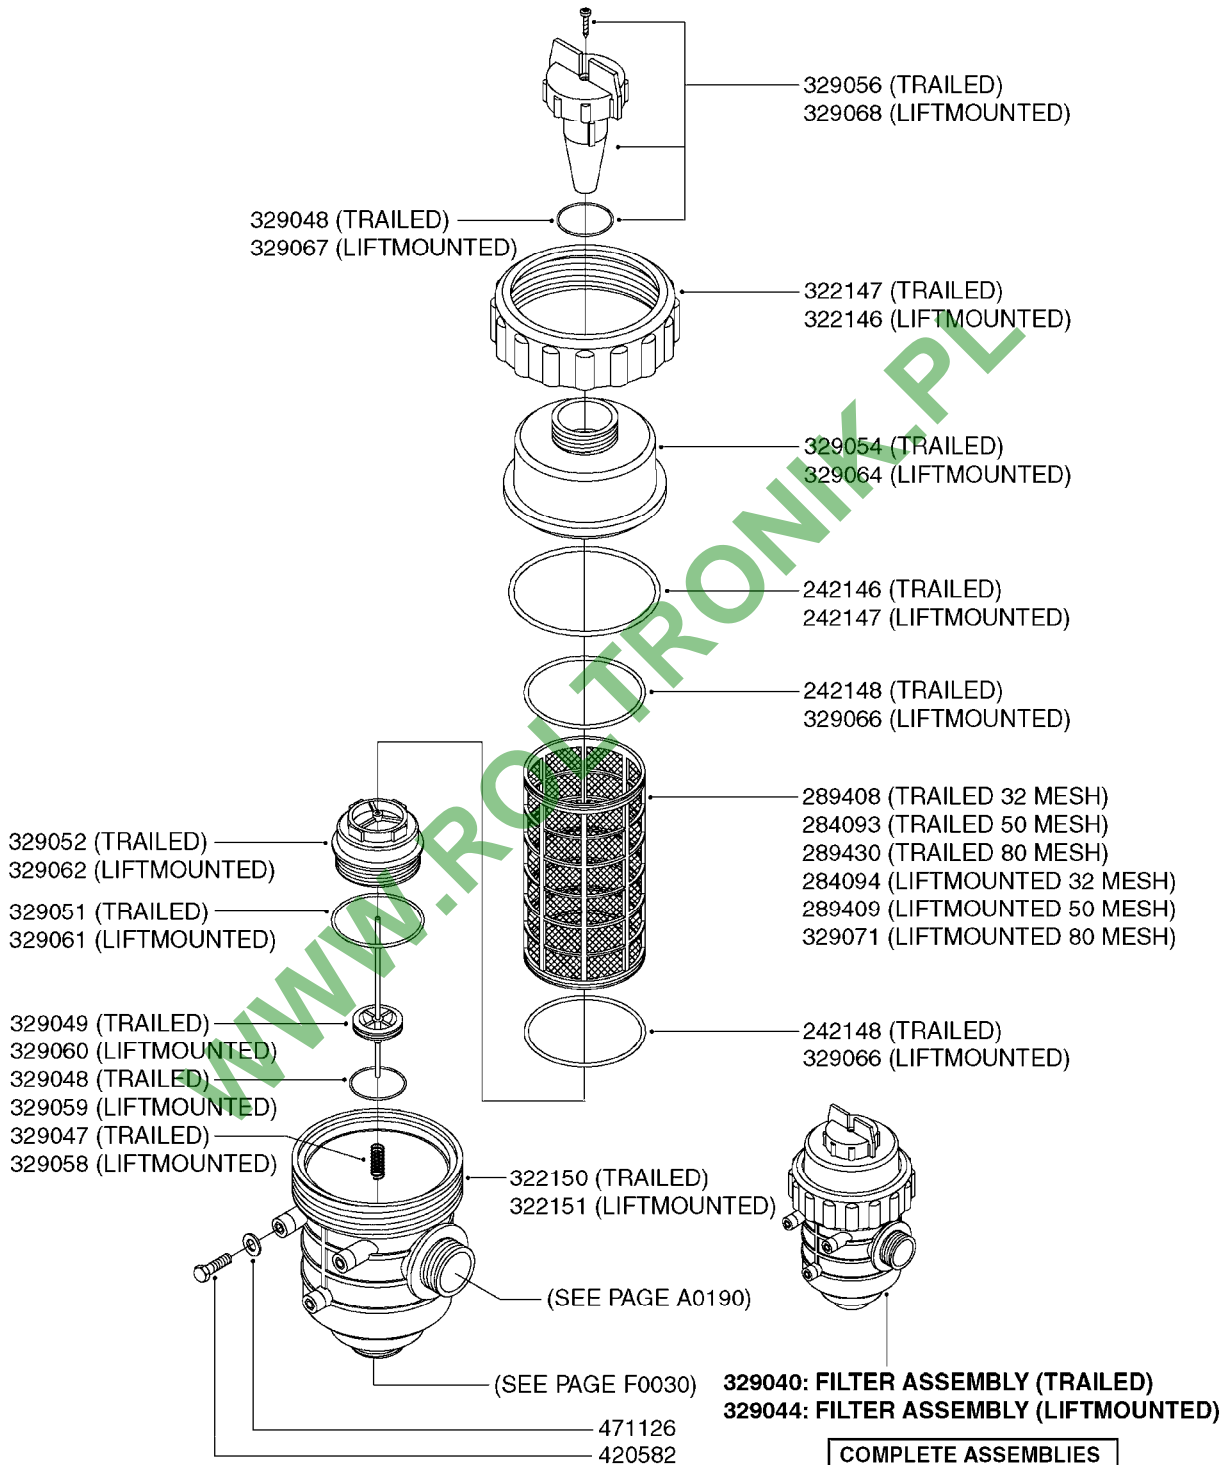

B0710

parts-n°	order qty	description
242146	1	O-RING 140 X 126 X 7
242147	1	O-RING 105,6x95X5.3
242148	1	O-RING 109.2 X 104 X 2
284093	1	FILTER SCRN ARAG 50 MESH BLUE
284094	1	FILTER SCRN ARAG 32 MESH WHITE
289408	1	FILTER SCRN ARAG 32 MESH WHITE
289409	1	FILTER SCRN ARAG 50 MESH BLUE
289430	1	FILTER SCRN ARAG 80 MESH RED
322146	1	THREADED RING F/FILTER 170
322147	1	THREADED RING F/FILTER 200
322150	1	FILTER CASING 1.5"BSP ARAG
322151	1	FILTER HOUSING 170
329040	1	FILTER ARAG 1.5" 32 MESH TRAIL
329044	1	FILTER ARAG 1.5" 32 MESH LIFT
329047	1	SPRING F. ARAG FILTER 1-1/2"
329048	1	O-RING F. 1-1/2" FILTER
329049	1	PLUNGER F. ARAG VALVE 1-1/2"
329051	1	O-RING F.ARAG FILTER 1-1/2"
329052	1	FITTING F.ARAG FILTER 1-1/2"
329054	1	FILTER HOUSING LID 1-1/2"
329056	1	YELLOW LOCKING RETAINER 1-1/2"
329058	1	SPRING F. ARAG FILTER 1"
329059	1	O-RING F. 1" FILTER
329060	1	PLUNGER F. ARAG VALVE 1"
329061	1	O-RING F.ARAG FILTER 1"
329062	1	FITTING F.ARAG FILTER 1"
329064	1	FILTER HOUSING LID 1"
329066	1	O-RING F.ARAG FILTER 1"
329067	1	O-RING F. 1" FILTER
329068	1	YELLOW LOCKING RETAINER 1"
329071	1	FILTER SCRN ARAG 80 MESH RED
420582	1	BOLT HEX 8.8 DEL M8X20 FT A2
471126	1	WASHER, M8, Ø16/ 8.4X 1.6, SS

WWW.ELEKTRONIK.PL