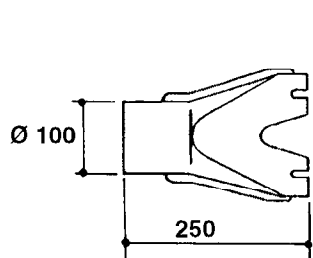

G0380

PNEUMATIC AIR SPOUTS 2 OUTLETS
G0380-HIN, 01:01:16

Page 1

Date 16.03.2016 14:55

parts-n°	order qty	description
146327	1	UNION NUT 3/8' BRASS
149012	1	3/8" HOSE TAIL D.8 T-12
149013	1	REDUCER 1/2" X 3/8"
240177	1	O-RING D16.1/11.3 X 2.4
242168	1	O-RING D11.2X1.9
289349	1	BALL VALVE 3/8" M-H
321462	1	CAP F.NO-DRIP ASSY.
322262	1	HOUSING F. NON DRIP DIAPHRAGM
334581	1	DIAPHRAGM, NO-DRIP alt 241371
339000	1	SWIRL PLATE DOUB.PNEU.K31002
339003	1	ELBOW F.DIFFUSOR PLATE
339004	1	FITT.DK Y-5/16"
339010	1	TIE STRAP SMALL 2.5MM X 100MM
359165	1	PNEUMATIC AIRSPOUT 2 OUTLETS
371312	1	NOZZLE CERAMIC 1099-15
459002	1	SCREW N10X1/2"
729610	1	NOZZLE ASSY. NON DRIP 3/8 THRD
729645	1	NON-DRIP SPRING ASSY.GREEN 10
739472	1	SPOUT ASSY F. LP 2 OUTLET
927800	1	HOSE BLACK D8X12

WWW.ROLTRONIK.PL