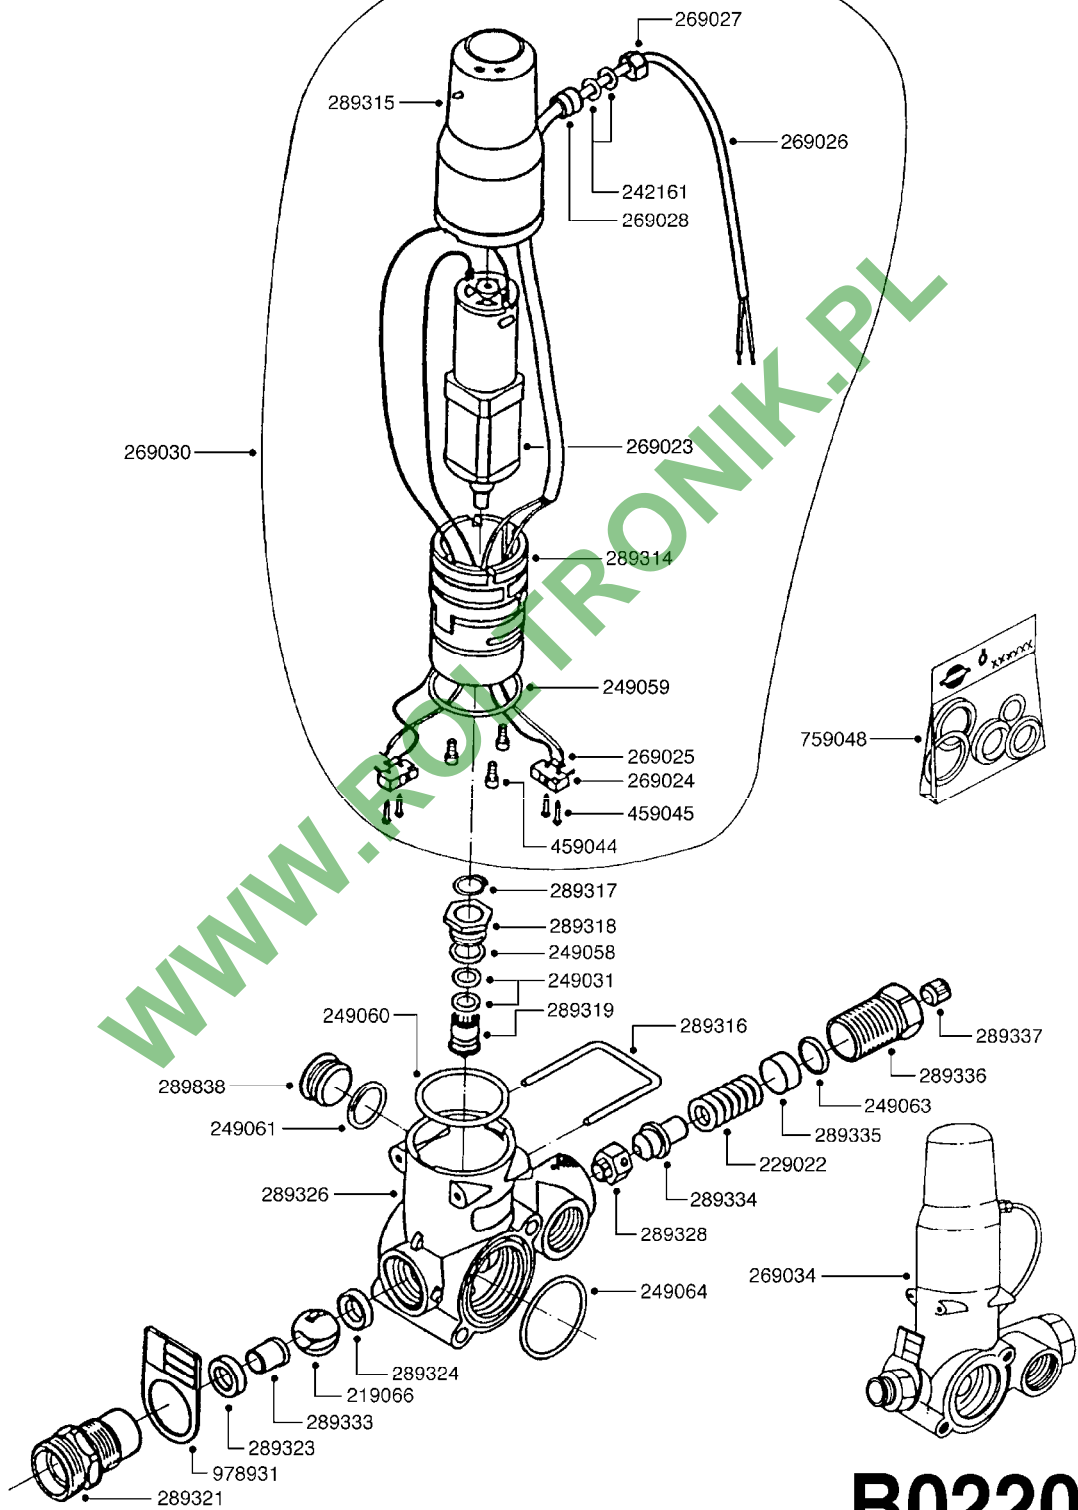

B0220

PRESSURE REG. VALVE - CB/2
B0220-HIN, 01:01:16

Page 1

Date 16.03.2016 14:54

parts-n°	order qty	description
219066	1	BALL F.VALVE CB/2
229022	1	SPRING FOR CB/2 VALVE DIAL
242161	1	O-RING 6 X 3.0
249031	1	O-RING
249058	1	O-RING
249059	1	O-RING D47.3 X 2.62
249060	1	O-RING
249061	1	O-RING
249063	1	SEAL
249064	1	O-RING
269023	1	CB/2 MOTOR F.PRESSURE VALVE
269024	1	MICRO SWITCH F. CB/2 MOTOR
269025	1	ELEC. CONNECTOR
269026	1	ELECTRIC CABLE
269027	1	NUT F.CABLE LOCK
269028	1	GROMMET
269030	1	MOTOR UNIT CB/2 PRESS. REG.
269034	1	VALVE ASSY. PRESS.REG. CB/2
289314	1	MOTOR HOUSING CB/2
289315	1	MOTOR HOUSING LID CB/2
289316	1	U-CLAMP
289317	1	SNAP RING
289318	1	GUIDE M20 x 1.5
289319	1	HINGED D. 14.95 x 9.2
289321	1	OUTLET FITT.3/4"BSP PRESS.REG
289323	1	SEAT F.BALL CB/2 VALVE
289324	1	SEAT F.BALL CB/2 VALVE
289326	1	MOTOR HOUSING F.PRES.REG.CB/2
289328	1	NUT F.PRESS.REG VALVE CB/2
289333	1	SLEEVE F.BALL SEAT CB/2
289334	1	REG.F.PRESS.REG VALVE CB/2
289335	1	SPACER F.PRESS.REG VALVE CB/2
289336	1	SPRING RET.CAP F.VALVE CB/2
289337	1	NUT F.PRESS.REG VALVE CB/2
289838	1	CAP F.PRESS.REG VALVE CB/2
459044	1	SCREW
459045	1	SCREW
759048	1	REPAIR KIT CB/2 PRESS.REG.VALV
978931	1	I.D. TAG