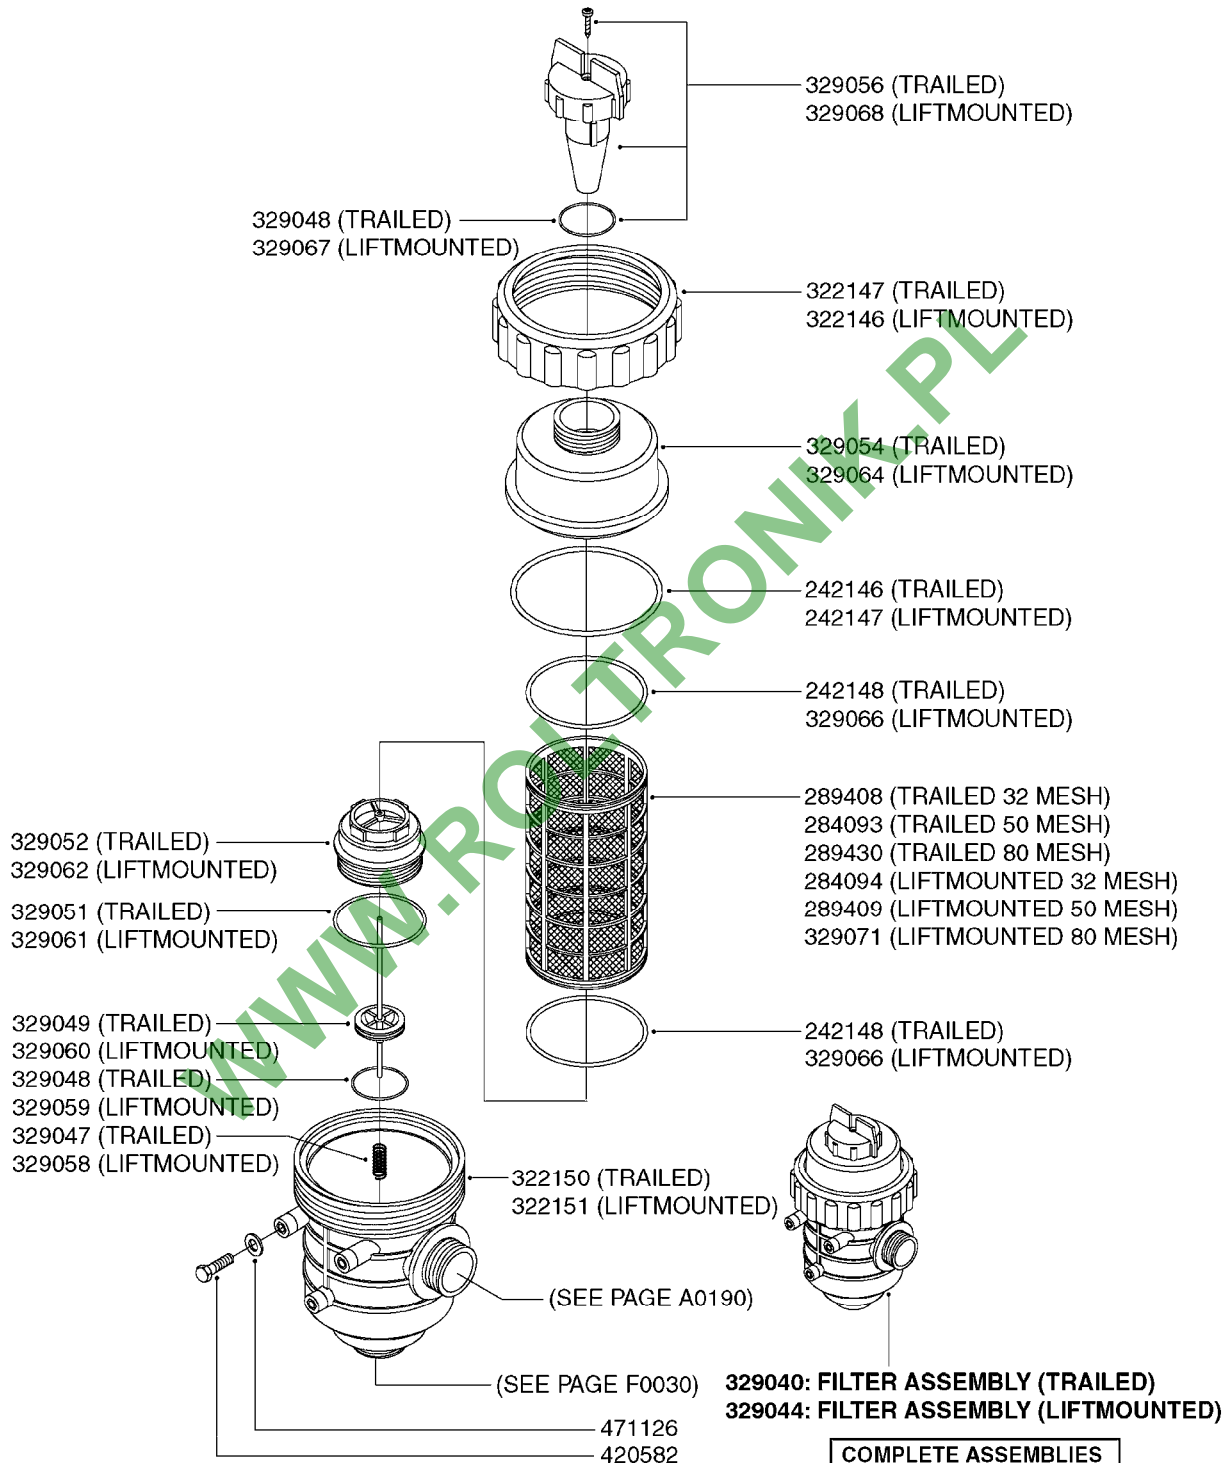

B0710

parts-n°	order qty	description
242146	1	O-RING 140 X 126 X 7
242147	1	O-RING 105,6x95X5.3
242148	1	O-RING 109.2 X 104 X 2
284093	1	FILTER SCRN ARAG 50 MESH BLUE
284094	1	FILTER SCRN ARAG 32 MESH WHITE
289408	1	FILTER SCRN ARAG 32 MESH WHITE
289409	1	FILTER SCRN ARAG 50 MESH BLUE
289430	1	FILTER SCRN ARAG 80 MESH RED
322146	1	THREADED RING F/FILTER 170
322147	1	THREADED RING F/FILTER 200
322150	1	FILTER CASING 1.5"BSP ARAG
322151	1	FILTER HOUSING 170
329040	1	FILTER ARAG 1.5" 32 MESH TRAIL
329044	1	FILTER ARAG 1.5" 32 MESH LIFT
329047	1	SPRING F. ARAG FILTER 1-1/2"
329048	1	O-RING F. 1-1/2" FILTER
329049	1	PLUNGER F. ARAG VALVE 1-1/2"
329051	1	O-RING F.ARAG FILTER 1-1/2"
329052	1	FITTING F.ARAG FILTER 1-1/2"
329054	1	FILTER HOUSING LID 1-1/2"
329056	1	YELLOW LOCKING RETAINER 1-1/2"
329058	1	SPRING F. ARAG FILTER 1"
329059	1	O-RING F. 1" FILTER
329060	1	PLUNGER F. ARAG VALVE 1"
329061	1	O-RING F.ARAG FILTER 1"
329062	1	FITTING F.ARAG FILTER 1"
329064	1	FILTER HOUSING LID 1"
329066	1	O-RING F.ARAG FILTER 1"
329067	1	O-RING F. 1" FILTER
329068	1	YELLOW LOCKING RETAINER 1"
329071	1	FILTER SCRN ARAG 80 MESH RED
420582	1	BOLT HEX 8.8 DEL M8X20 FT A2
471126	1	WASHER, M8, Ø16/ 8.4X 1.6, SS

WWW.ELEKTRONIK.PL