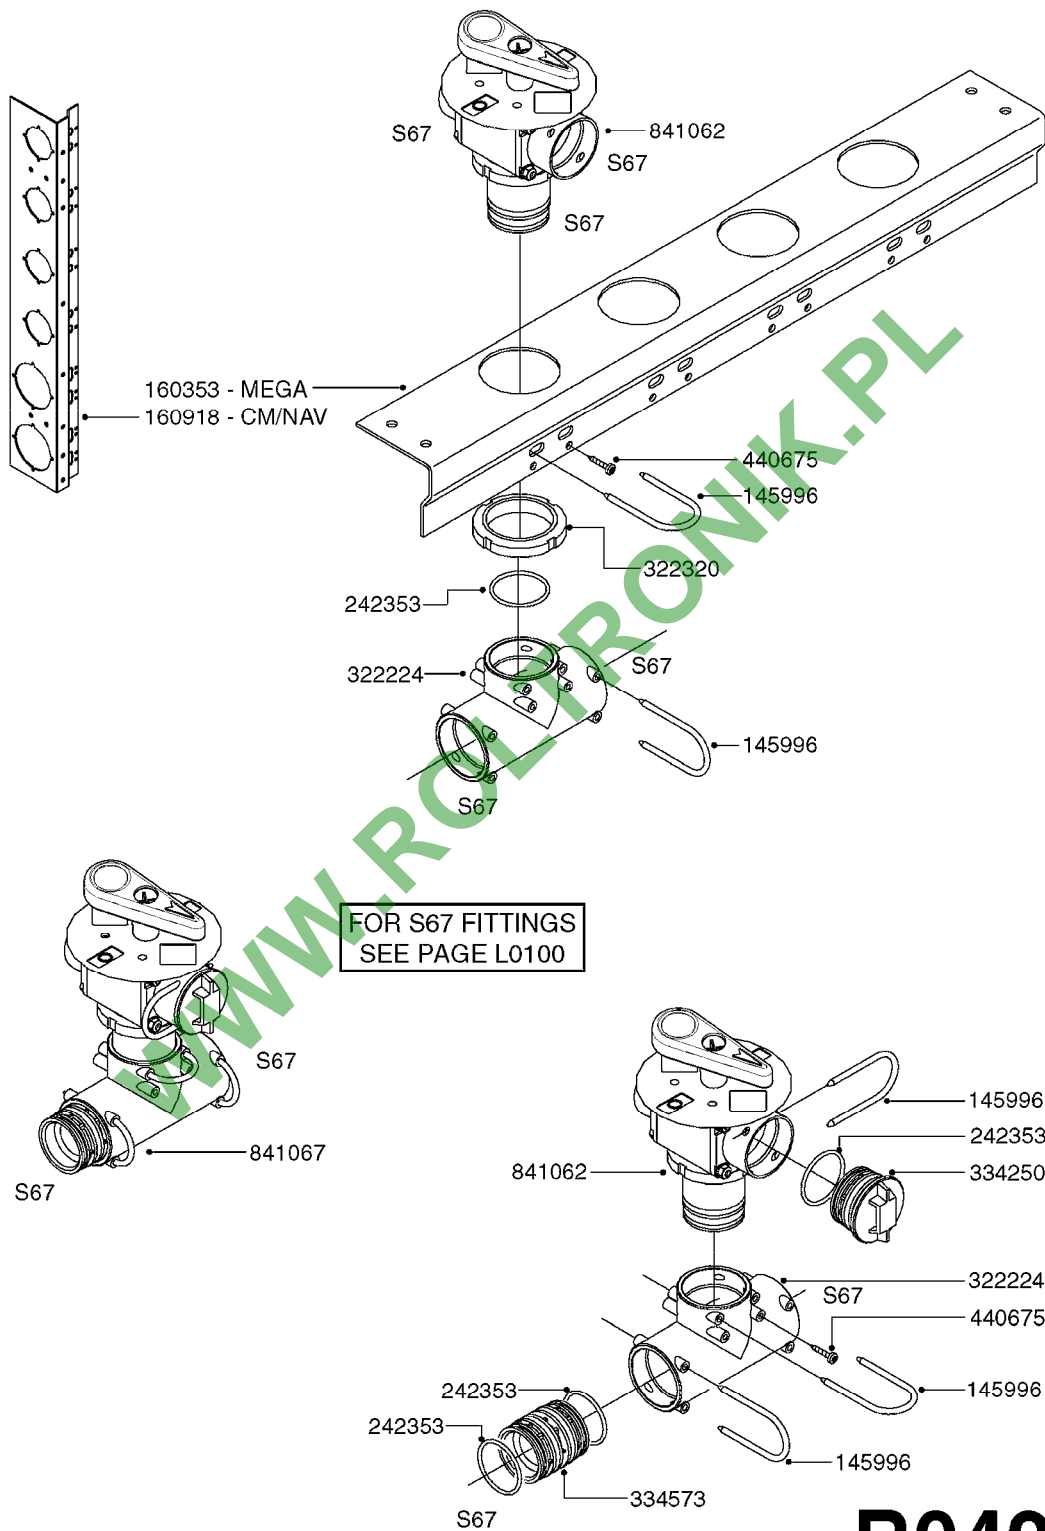

WWW.ROLTRONIK.PL

B0220

PRESSURE REG. VALVE - CB/2
B0220-HIN, 01:01:16

Page 1

Date 16.03.2016 14:54

parts-n°	order qty	description
219066	1	BALL F.VALVE CB/2
229022	1	SPRING FOR CB/2 VALVE DIAL
242161	1	O-RING 6 X 3.0
249031	1	O-RING
249058	1	O-RING
249059	1	O-RING D47.3 X 2.62
249060	1	O-RING
249061	1	O-RING
249063	1	SEAL
249064	1	O-RING
269023	1	CB/2 MOTOR F.PRESSURE VALVE
269024	1	MICRO SWITCH F. CB/2 MOTOR
269025	1	ELEC. CONNECTOR
269026	1	ELECTRIC CABLE
269027	1	NUT F.CABLE LOCK
269028	1	GROMMET
269030	1	MOTOR UNIT CB/2 PRESS. REG.
269034	1	VALVE ASSY. PRESS.REG. CB/2
289314	1	MOTOR HOUSING CB/2
289315	1	MOTOR HOUSING LID CB/2
289316	1	U-CLAMP
289317	1	SNAP RING
289318	1	GUIDE M20 x 1.5
289319	1	HINGED D. 14.95 x 9.2
289321	1	OUTLET FITT.3/4"BSP PRESS.REG
289323	1	SEAT F.BALL CB/2 VALVE
289324	1	SEAT F.BALL CB/2 VALVE
289326	1	MOTOR HOUSING F.PRES.REG.CB/2
289328	1	NUT F.PRESS.REG VALVE CB/2
289333	1	SLEEVE F.BALL SEAT CB/2
289334	1	REG.F.PRESS.REG VALVE CB/2
289335	1	SPACER F.PRESS.REG VALVE CB/2
289336	1	SPRING RET.CAP F.VALVE CB/2
289337	1	NUT F.PRESS.REG VALVE CB/2
289838	1	CAP F.PRESS.REG VALVE CB/2
459044	1	SCREW
459045	1	SCREW
759048	1	REPAIR KIT CB/2 PRESS.REG.VALV
978931	1	I.D. TAG