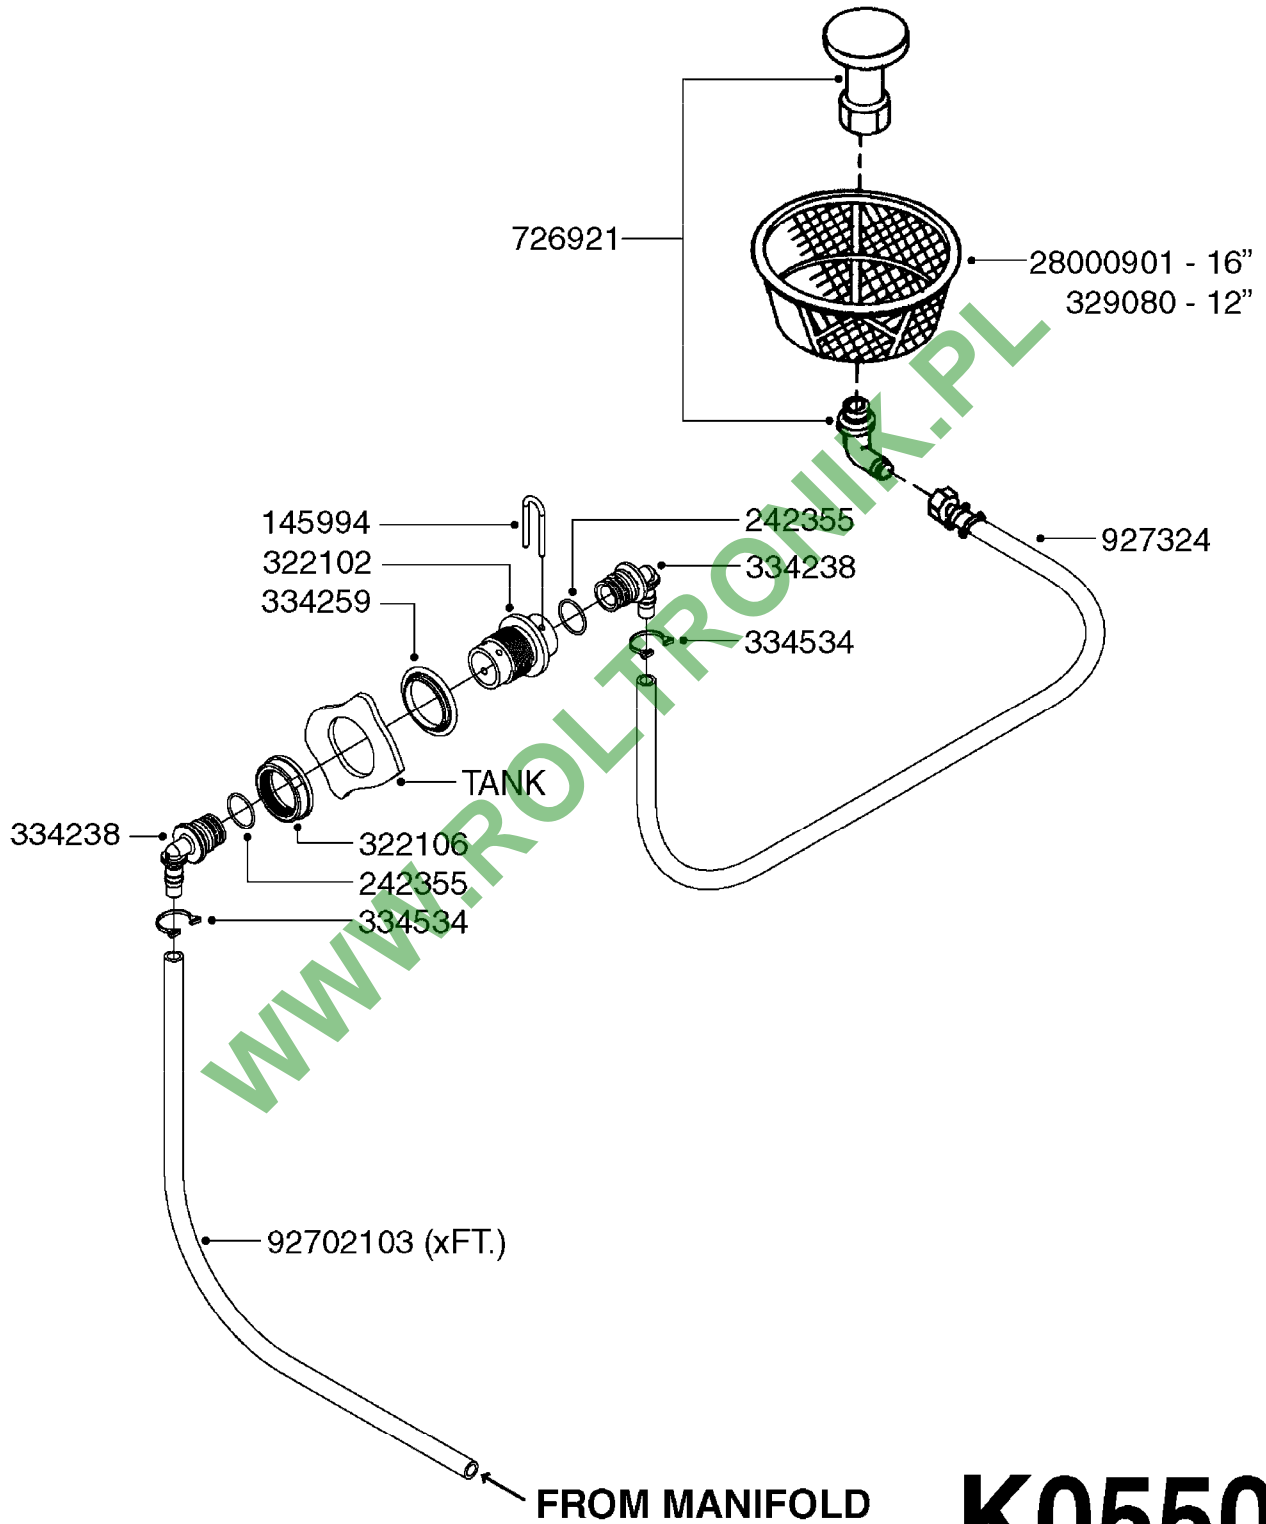

POWDER MIXER
K0550-HIN, 01:01:16

Page 1

Date 16.03.2016 14:54

parts-n°	order qty	description
145994	1	FITT.DK S-40 FORK
242355	1	O-RING D19.2X3.0 VITON F.S-40
322102	1	FITT.DK S-40 BULKHEAD
322106	1	FITT.DK S-40 BULKHEAD NUT
329080	1	FILTER BASKET 12"
334238	1	FITT.DK S-40 ELB.1/2'
334259	1	GASKET F. S-40 BULKHEAD
334534	1	CLAMP HOSE PLASTIC 1/2"
726921	1	POWDER MIXER F.STRAINER BASKET
927324	1	HOSE R PRESSURE D12-80-200 BAR
28000901	1	FILTER, TOP MAIN TANK, D400 L275 300130
92702103	1	HOSE R X1/2" X300PSI WP X0012"

WWW.ROLTRONIK.PL