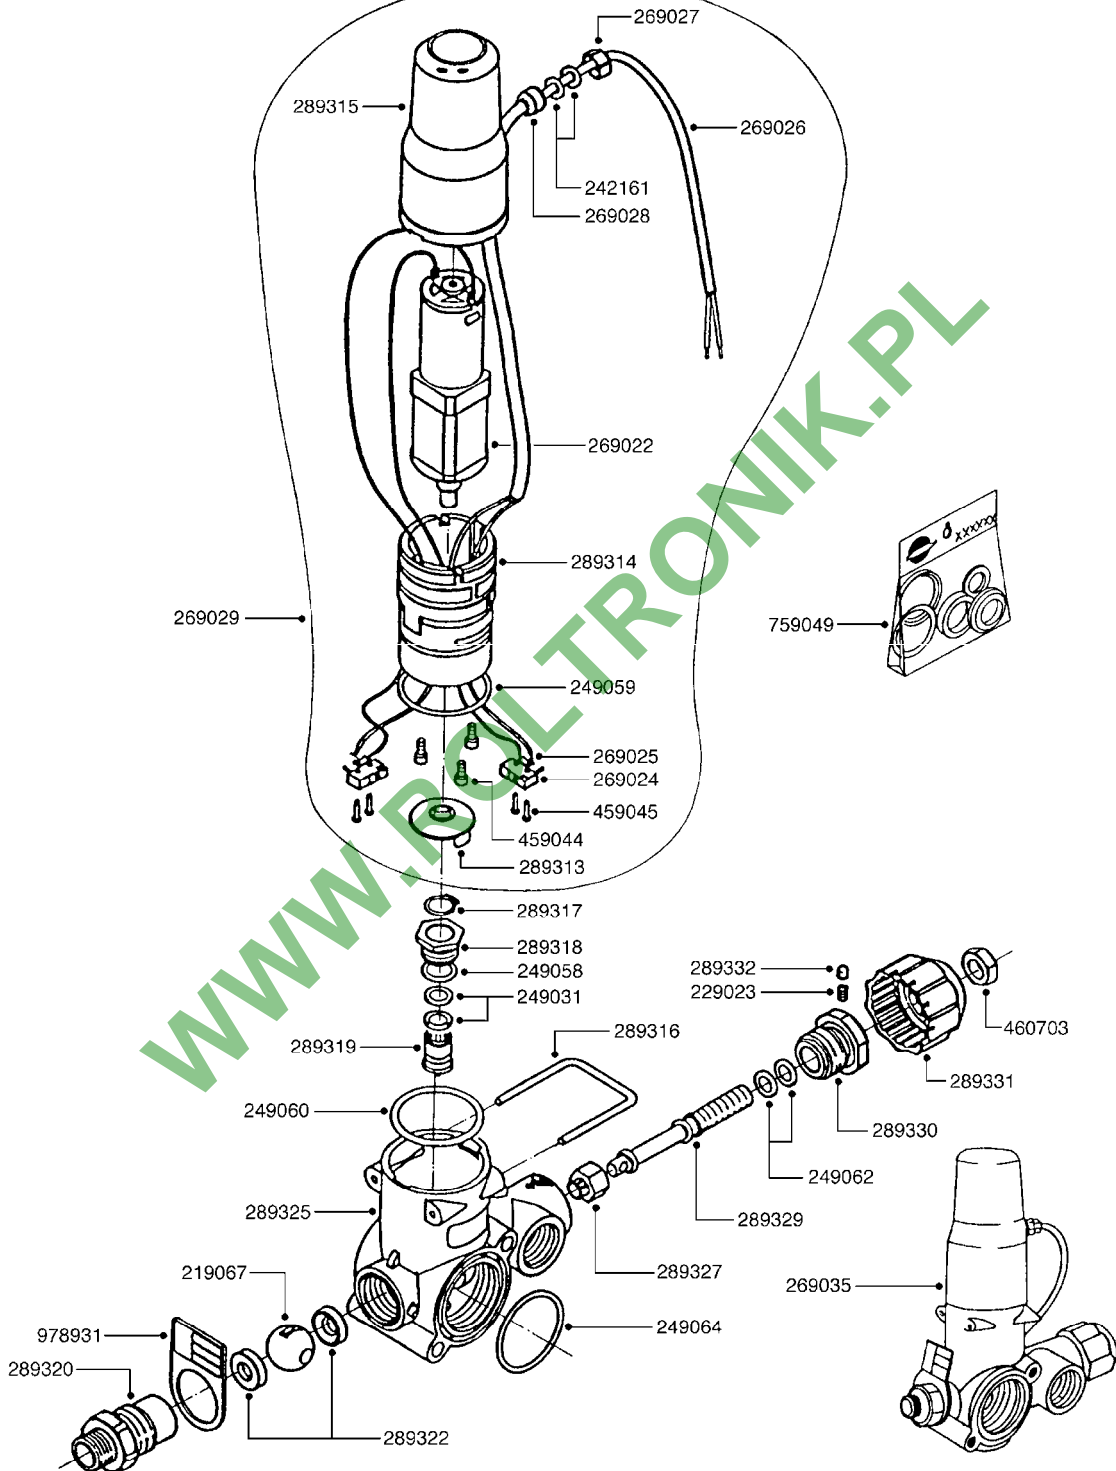

WWW.ROLERONIK.PL

B0210

BOOM SECTION VALVE - CB/2
B0210-HIN, 01:01:16

Page 1

Date 16.03.2016 14:54

parts-n°	order qty	description
219067	1	BALL F.VALVE CB/2
229023	1	SPRING FOR CB/2 VALVE DIAL
242161	1	O-RING 6 X 3.0
249031	1	O-RING
249058	1	O-RING
249059	1	O-RING D47.3 X 2.62
249060	1	O-RING
249062	1	O-RING
249064	1	O-RING
269022	1	CB/2 MOTOR F.SECTION VALVE
269024	1	MICRO SWITCH F. CB/2 MOTOR
269025	1	ELEC. CONNECTOR
269026	1	ELECTRIC CABLE
269027	1	NUT F.CABLE LOCK
269028	1	GROMMET
269029	1	MOTOR UNIT CB/2 SECTION VALVE
269035	1	VALVE ASSY. BOOM SECTION CB/2
289313	1	PACKING CAP F. CB/2 SECT. VLV.
289314	1	MOTOR HOUSING CB/2
289315	1	MOTOR HOUSING LID CB/2
289316	1	U-CLAMP
289317	1	SNAP RING
289318	1	GUIDE M20 x 1.5
289319	1	HINGED D. 14.95 x 9.2
289320	1	OUTLET FITT.3/4"BSP SECT.VLV.
289322	1	SEAT F.BALL CB/2 VALVE
289325	1	HOUSING F.SECT.VLV.CB/2
289327	1	BUSHING CH-17 M11 x 1 D 8.5
289329	1	ADJUSTMENT HINGE
289330	1	CONNECTION PIECE D 35 M12
289331	1	KNOB F.CONSTANT PRESS. CB/2
289332	1	BUUBLE D.5
459044	1	SCREW
459045	1	SCREW
460703	1	NUT HEX M12X1.75 LOCK DIN985
759049	1	REPAIR KIT CB/2 BOOM SEC.VALVE
978931	1	I.D. TAG