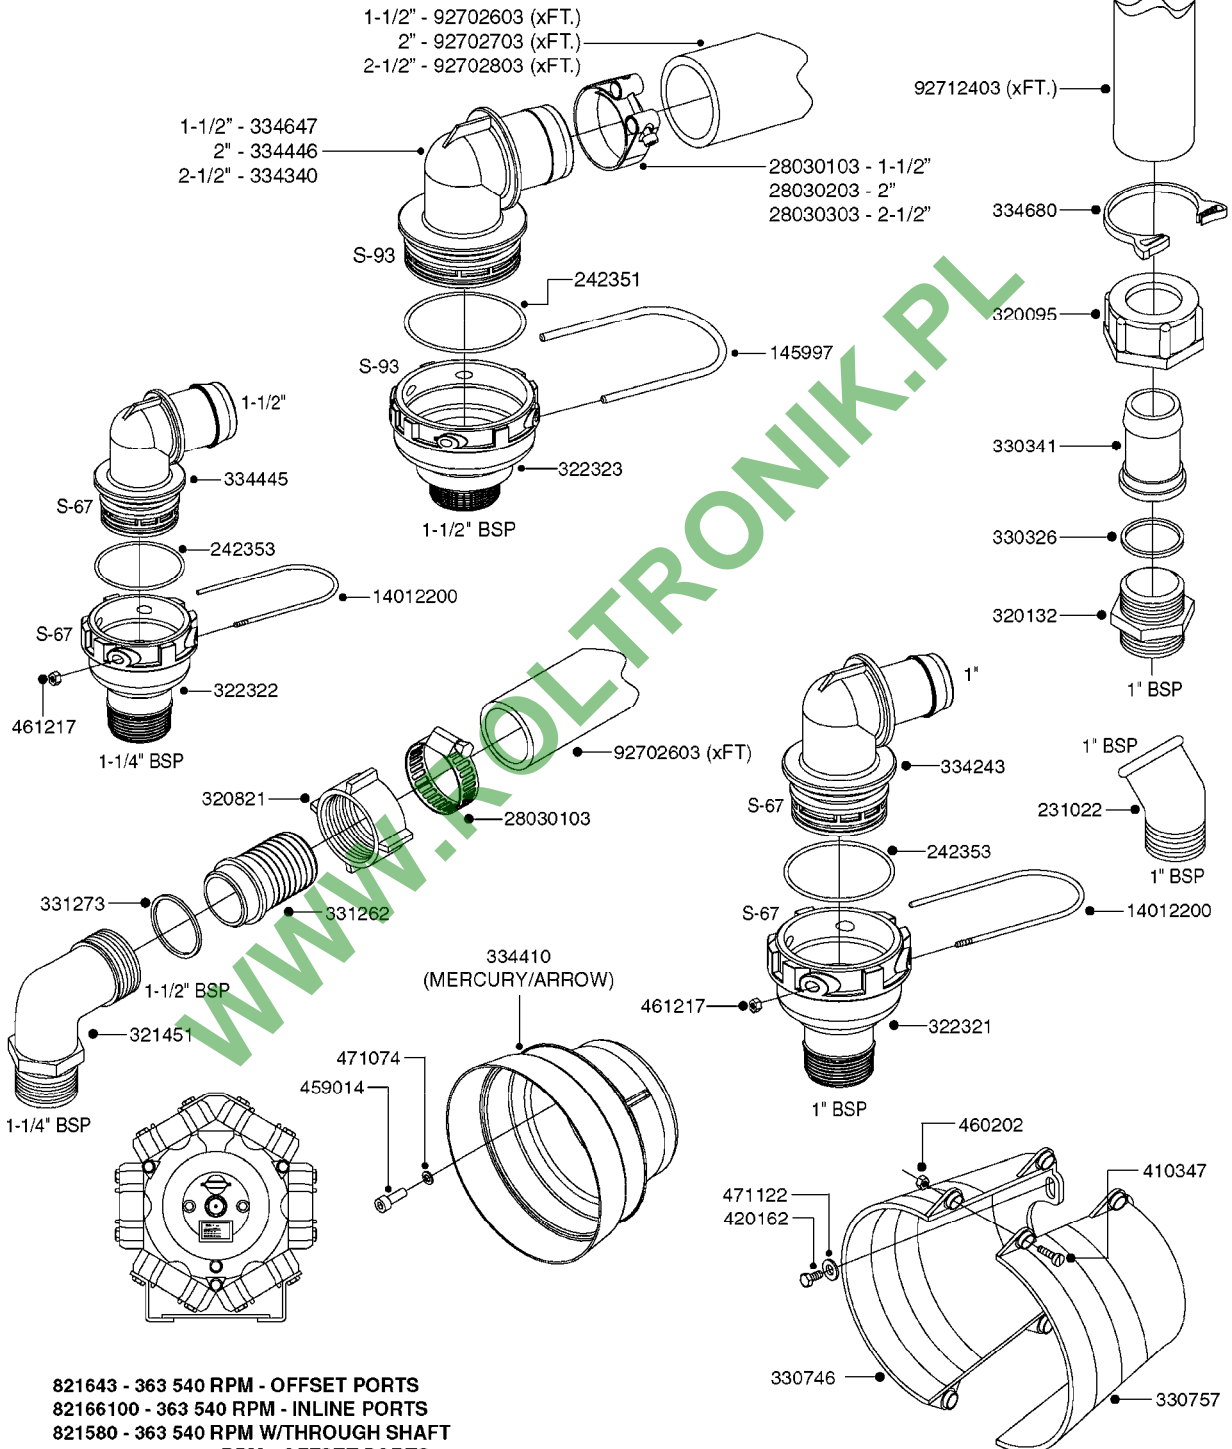

SUCTION SIDE OF PUMP

PRESSURE SIDE OF PUMP

- 821643 - 363 540 RPM - OFFSET PORTS
- 82166100 - 363 540 RPM - INLINE PORTS
- 821580 - 363 540 RPM W/THROUGH SHAFT
- 821651 - 363 1000 RPM - OFFSET PORTS
- 82166200 - 363 1000 RPM - INLINE PORTS
- 821575 - 363 1000 RPM W/THROUGH SHAFT

COMPLETE ASSEMBLIES
WHOLEGOODS ITEMS

A0300