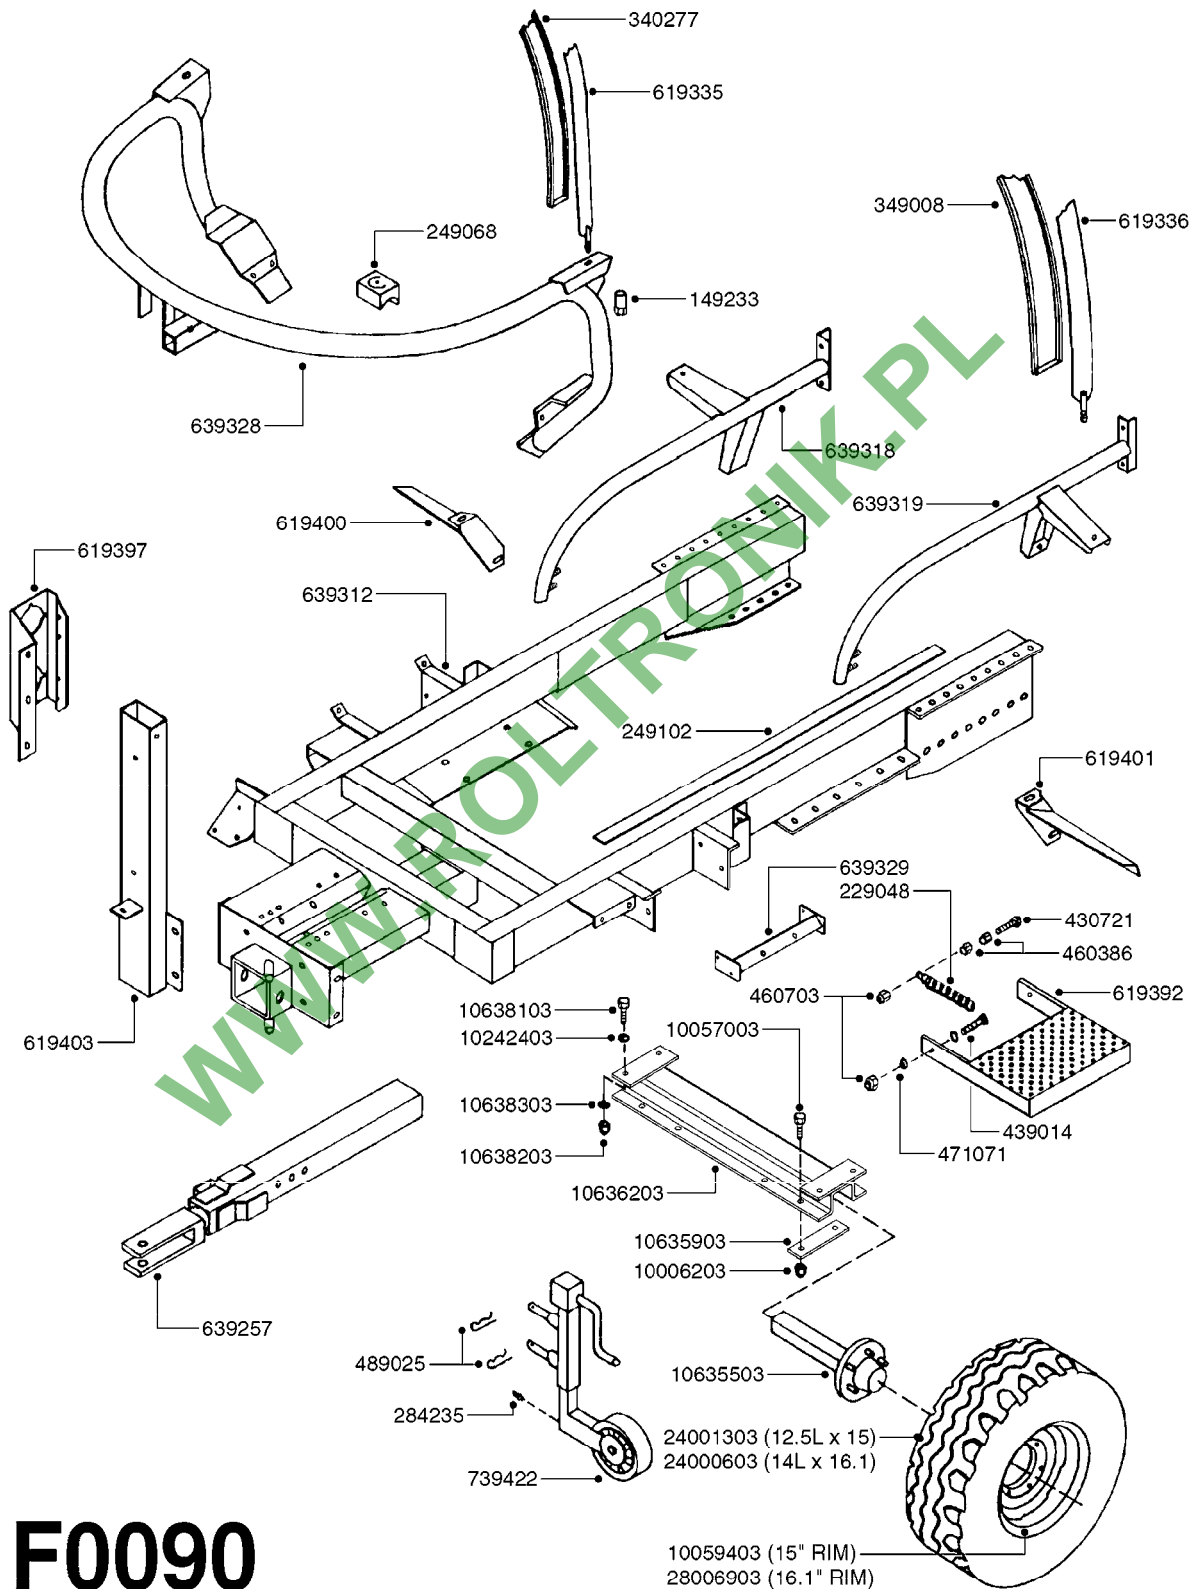

F0090

FRAME - TANGO/BRAVO/CONDOR 500
F0090-HIN, 01:01:16

Page 1

Date 16.03.2016 14:54

parts-n°	order qty	description
149233	1	SPACER NUT
229048	1	SPRING F.FOOT STEP
249068	1	RUBBER BLOCKS 63X63X29
249102	1	TANK PACKING 15X60 EPDM-70
284235	1	ENGRASADOR M-6/100 RECTO
340277	1	TANK PACKING - 40mm WIDE x 12"
349008	1	TANK PACKING - 120MM WIDEX12"
430721	1	BOLT HEX 8.8 DEL M12X40 FT
439014	1	BOLT HEX 8.8 DEL M12X35
460386	1	NUT HEX M12X1.75
460703	1	NUT HEX M12X1.75 LOCK DIN985
471071	1	WASHER M12 GALV
489025	1	'R' PIN D.4
619335	1	STEEL TANK STRAP L=1750 X 40
619336	1	STEEL TANK STRAP L=1950 X 120
619392	1	FOOT STEP TANGO/BRAVO/CONDOR
619397	1	MANIFOLD BRACKET CONDOR
619400	1	MUD SCRAPER CONDOR RH
619401	1	MUD SCRAPER CONDOR LH
619403	1	FRONT FRAME SUPPORT - CONDOR
639257	1	DRAWBAR F.TANGO/BRAVO/CONDOR
639312	1	FRAME CONDOR 500 GAL.
639318	1	TANK SUPPORT CONDOR 500 - RH
639319	1	TANK SUPPORT CONDOR 500 - LH
639328	1	FRONT TANK SUPPORT-CONDOR 500
639329	1	FOOT STEP MNT.BRKT. - CONDOR
739422	1	CPL. JACK STAND FOR TANGO
10006203	1	NUT HEX NC LOCK 5/8"
10057003	1	BOLT HEX 5/8 NC GR.5 02.50'
10059403	1	RIM 15X10 X 8-8-6 +1.062OFFSET
10242403	1	WASHER PLATE 9/16
10635503	1	INSERT ASSY MIST/BLWR 270/500G
10635903	1	CLAMP PLATE F.AXLE M/B 270/500
10636203	1	AXLE BEAM W/M M/B 270/500G
10638103	1	BOLT HEX 9/16 NF GR5 01.50'
10638203	1	NUT HEX NF 9/16'
10638303	1	WASHER LOCK 9/16'
24000603	1	TIRE 14L X 16.1 8 PLY
24001303	1	TIRE 12.5L-15SL 12 PLY
28006903	1	WHEEL RIM 16.1" X 11" 8-8-6"