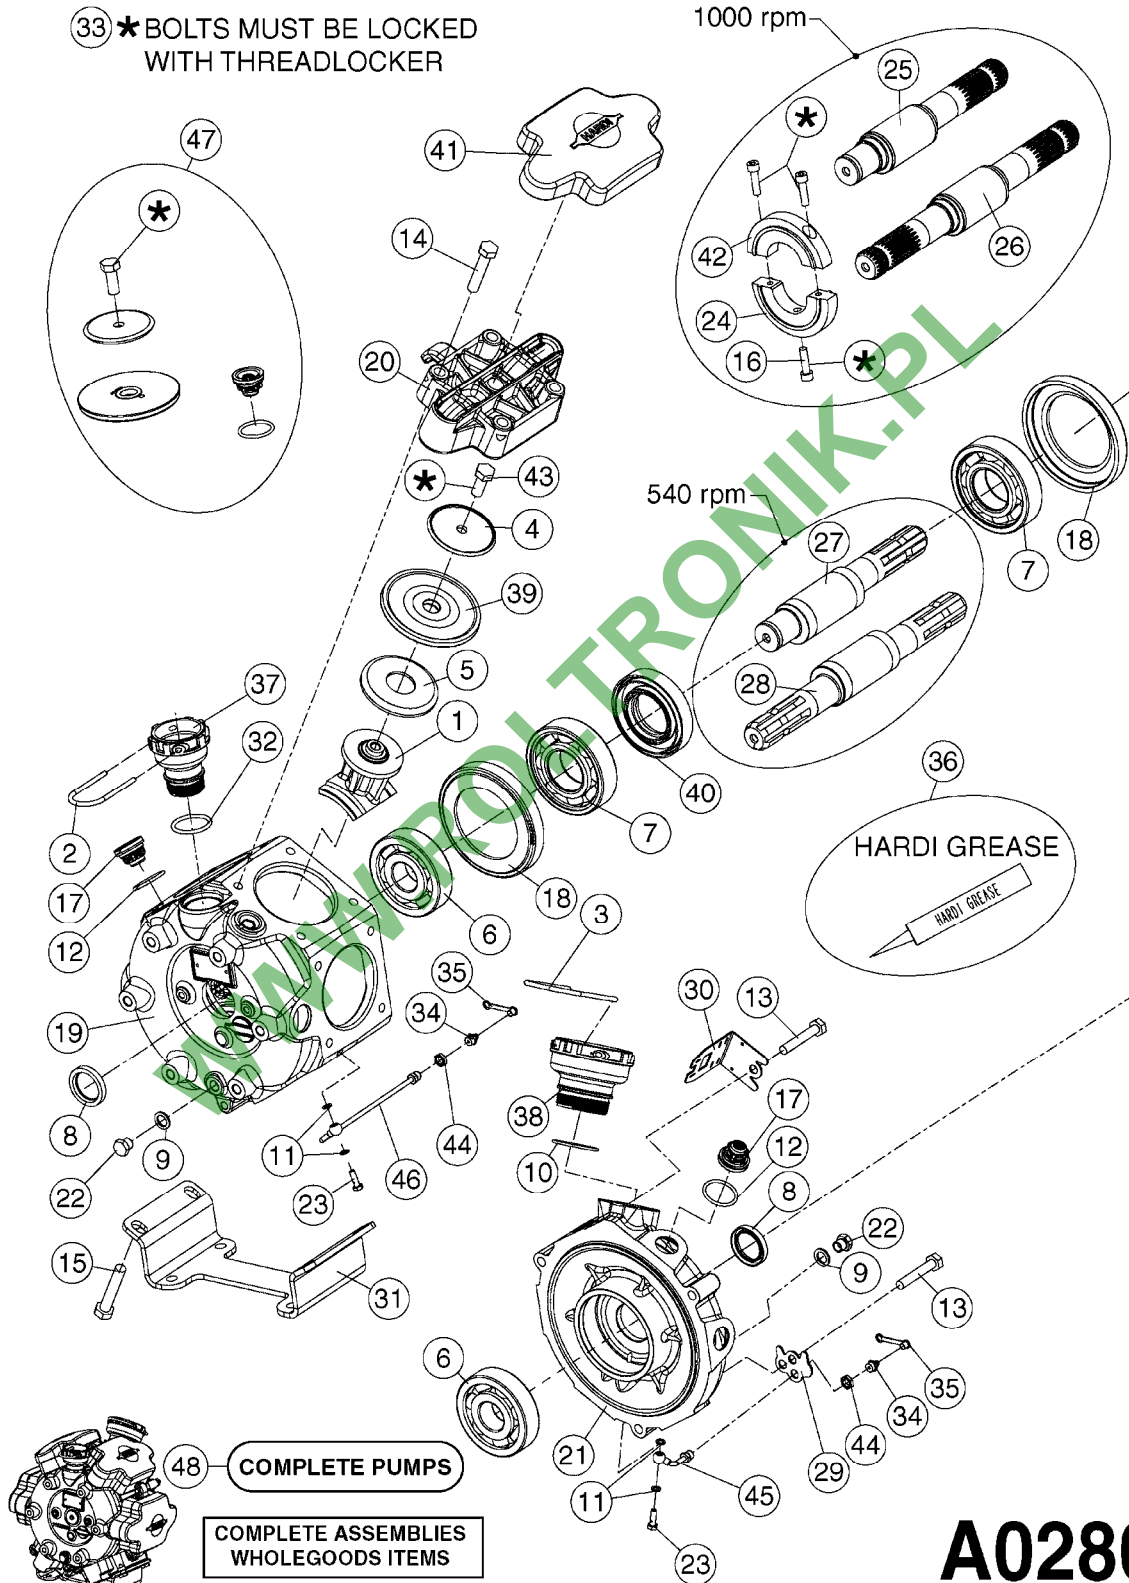

COMPLETE PUMPS
SEE PAGE A0300

A0260

PUMP - 363 W/MOUNTING BASE
A0260-HIN, 01:01:16

Page 1

Date 16.03.2016 14:53

parts-n°	order qty	description
110317	1	PUMP CASING MODEL 360/361 PNTD
111630	1	CONNECTING ROD 363/364-10 PUMP
111636	1	VALVE COVER 363 HEAVY DUTY
111651	1	CASTING F.363 1.5" PUMP(FRONT)
142037	1	CRANK SHAFT 361-20
143577	1	CRANK SHAFT F.363/462/463-10mm
147097	1	CRANK SHAFT 363-463/10 THROUGH
161174	1	DIAPHRAGM DISC SS 361/363/364 PUMP
161372	1	DIAPHRAGM BACKING DISC,320-361
161745	1	METAL SPACER F.363/463
210221	1	BEARING BALL 6407
210232	1	BEARING BALL 6310
210243	1	SEAL OIL 35 X 47 X 7
241404	1	DOWTY SEAL 1/4"
241684	1	DIAPHRAGM MODEL 361 NITRIL
242152	1	O-RING D18.2X3 EPDM
242215	1	O-RING D18X3 VITON
280011	1	GREASE NIPPLE 3/8' SAE H TR
330024	1	O-RING D41,1/D34.5 X 3,5
331192	1	SPACER, MODEL 361/363
334320	1	O-RING D18X3 POLYURETHANE
420626	1	BOLT HEX 8.8 DEL M10X20 FT
420895	1	BOLT HEX 8.8 RAW M10X60
420917	1	BOLT HEX 8.8 RAW M8X12 FT
430312	1	BOLT HEX 8.8 RAW M12X60
430437	1	BOLT HEX 8.8 RAW M12X65
460423	1	NUT HEX M10X1.5 LOCK
471122	1	WASHER, M10, Ø20/10.5X 2.0, SS
728146	1	VALVE FOR 361(726890/707932)
728147	1	VALVE FOR 361 WHITE WITH HOLE
14007900	1	CRANK 363/462/463-7mm 540/THRU
14010400	1	PLUG 1/4" BSP
17002400	1	FOOT F/363 PUMP (PAINTED)
33511400	1	DIAPHRAGM PUMP 361/361/363/364 PUR
43099200	1	BOLT HEX SS M12 X 30 DIN933 A4
75073700	1	PUMP KIT 361/363 "06"

33 * BOLTS MUST BE LOCKED WITH THREADLOCKER

1000 rpm

540 rpm

48 COMPLETE PUMPS
COMPLETE ASSEMBLIES WHOLEGOODS ITEMS

A0280

PUMP - 364 540/1000 RPM
A0280-HIN, 16:02:16

Page

1