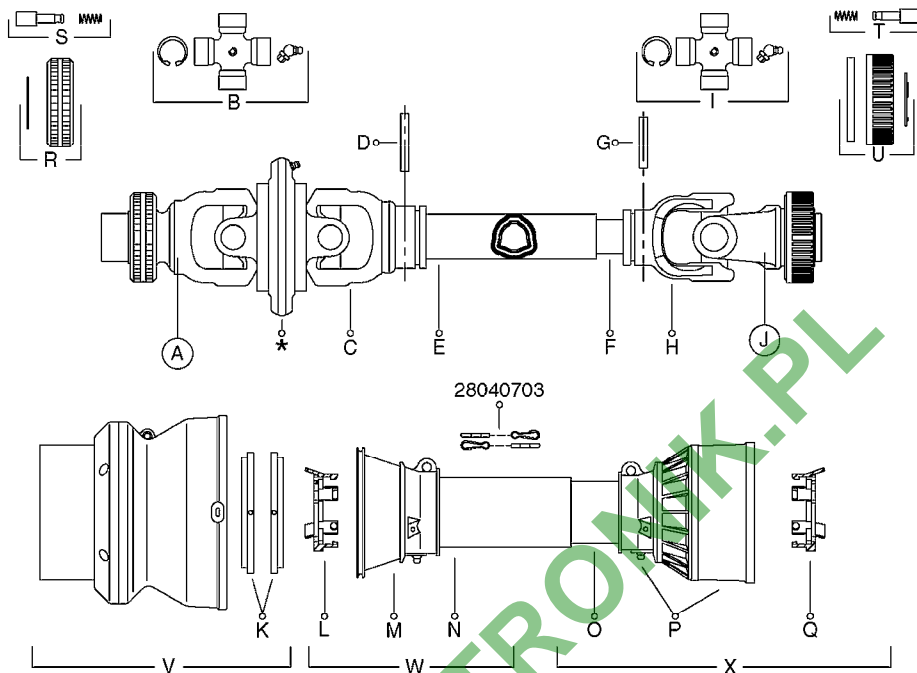

COMPLETE ASSEMBLIES
WHOLEGOODS ITEMS

A0300

parts-n°	order qty	description
145997	1	FITT.DK S-93 FORK
231022	1	FITT.DK ELB. 1' BSP GF 121
242351	1	O-RING D69.5X3.0 VITON F.S-93
242353	1	O-RING D44.2X3.0 VITON F.S-67
320095	1	FITT.DK NUT 1" BSP
320132	1	FITT.DK HN 1" BSP
320821	1	FITT.DK NUT 1-1/2" BSP
321451	1	FITT.DK ELB.1-1/2 X1-1/4 80DEG
322321	1	FITT.DK S-67 X 1"BSP MALE
322322	1	FITT.DK S-67 X 1-1/4"BSP MALE
322323	1	FITT.DK S-93 X 1-1/2"BSP MALE
330326	1	O-RING D30/D24X2 F.1"NUT
330341	1	FITT.DK HB 1" F. 1" NUT
330746	1	GUARD PTO LOWER PART SHORT
330757	1	GUARD PTO UPPER PART SHORT
331262	1	FITT.DK HB 1-1/2" F. 1-1/2"NUT
331273	1	O-RING D44/D38X2 F.1-1/2"
334243	1	FITT.DK S-67 ELB.1"
334340	1	FITT.DK S-93 ELBOW 2.5"
334410	1	PROTECTION GUARD
334445	1	FITT.DK S-67 ELB.1-1/2"
334446	1	FITT.DK S-93 ELB.2" PVC
334647	1	FITT.DK S93 ELB 1-1/2" 90 PVC
334680	1	CLAMP HOSE PLASTIC 1"
410347	1	SCREW M6X20 8.8
420162	1	BOLT HEX 8.8 DEL 3/8"x15MM
459014	1	ALLEN SCREW M8 X 15 GALV.DIN93
460202	1	NUT HEX M6
461217	1	NUT HEX M5 LOCK
471074	1	WASHER M8 ELZ
471122	1	WASHER, M10, Ø20/10.5X 2.0, SS
821575	1	PUMP 363/5.5 THROUGH SHAFT
821580	1	PUMP 363/10 THROUGH SHAFT
821643	1	PUMP 363/10 1.5"SUC 540RPM OSP
821651	1	PUMP 363/5.5/1000 OSP
14012200	1	FITT DK S-67 FORK W/M5 THREADS
28030103	1	CLAMP HOSE GEAR P5/4-S1.5"6724
28030203	1	CLAMP HOSE T-BOLT S2" 235-67
28030303	1	CLAMP HOSE T-BOLT S2.5" 235-76
82166100	1	PUMP 363/10 1.5"SUC 540RPM
82166200	1	PUMP 363/5.5 1.5"SUC 1000RPM
92702603	1	HOSE PVC SUCT GRAY 1-1/2"
92702703	1	HOSE PVC SUCT GRAY 2"
92702803	1	HOSE PVC SUCT GRAY 2.5"
92712403	1	HOSE R X1" X300PSI WP X0012"