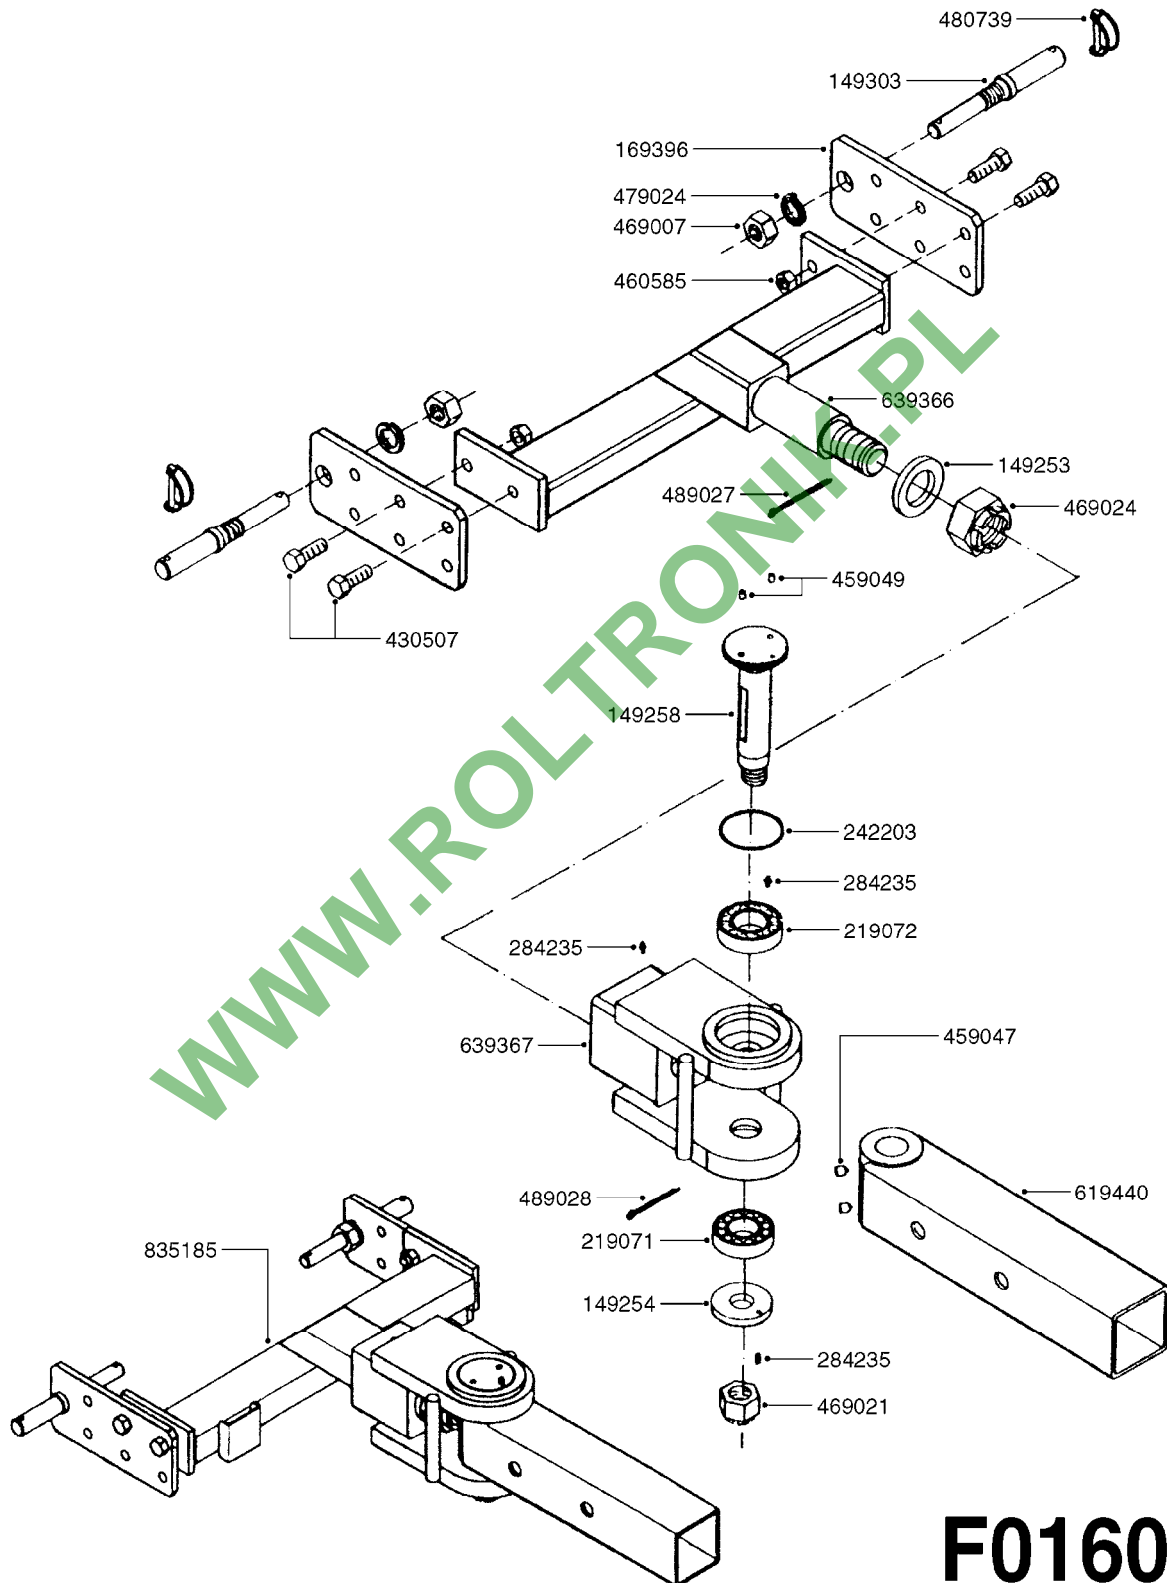

DRAWBAR - TURNABLE HITCH
F0160-HIN, 01:01:16

Page 1

Date 16.03.2016 14:54

parts-n°	order qty	description
149253	1	WASHER D.80X50X10 TURN.HITCH
149254	1	WASHER D.80X32X10 TURN.HITCH
149258	1	PIN F.TURNABLE HITCH
149303	1	DRAW BOLTS
169396	1	PLATE F. TURNABLE DRAWBAR
219071	1	BEARING 30208A TURN.HITCH
219072	1	BEARING
242203	1	O-RING 79.5X72.5
284235	1	ENGRASADOR M-6/100 RECTO
430507	1	BOLT HEX 8.8 DEL M16X45 FT
459047	1	SET SCREW ALLEN M12X25 DIN 914
459049	1	SET SCREW ALLEN M8X10 DIN 913
460585	1	NUT HEX M16X2 LOCK
469007	1	NUT 1" SAE
469021	1	CASTLE NUT 1-1/4"
469024	1	CASTLE NUT 1-3/4" TURN.HITCH
479024	1	WASHER LOCK D.26 DIN 127
480739	1	PIN SNAP D8 F.ROUND
489027	1	ROLL PIN 6 x 100
489028	1	COTTER PIN 6 X 8
619440	1	HEADTUBE FOR TURN.DRAWBAR
639366	1	CENTER BEAM TURN.HITCH
639367	1	CENTER PIVOT - TURN.HITCH
835185	1	DRAWBAR TURNABLE F.TG BY CR

WWW.ROLTRONIK.PL

24002503 - Ø 5" (125mm)

24002403 - Ø 4" (100mm)

259034 - Ø 5" (125mm) L=29-1/2" (750mm) PVC

259035 - Ø 4-3/8" (110mm) L=39-3/8" (1000mm) PVC

349012 - Ø 4" (100mm) L=37-3/8" (950mm) PVC

349026 - Ø 5-1/2" (140mm) / Ø 4-3/8" (110mm) PVC