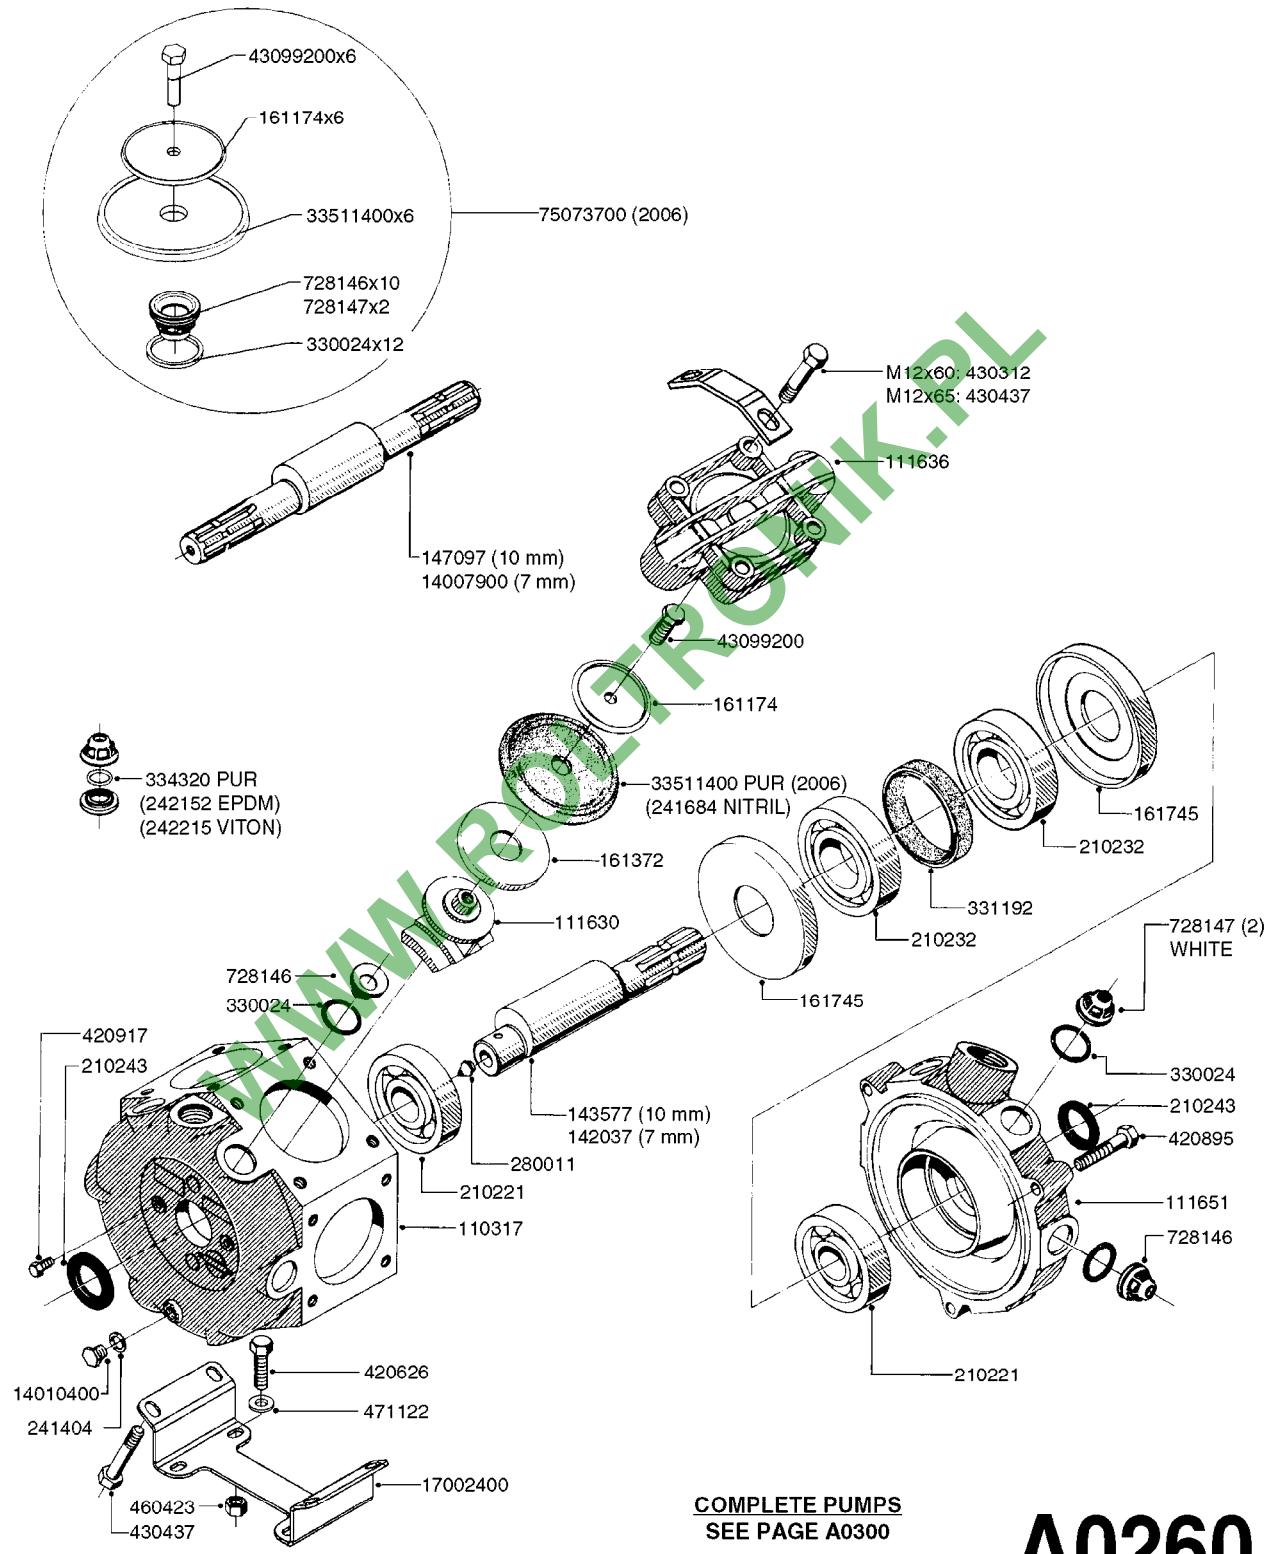

COMPLETE PUMPS
SEE PAGE A0300

A0260

PUMP - 363 W/MOUNTING BASE
A0260-HIN, 01:01:16

Page 1

Date 16.03.2016 14:53

parts-n°	order qty	description
110317	1	PUMP CASING MODEL 360/361 PNTD
111630	1	CONNECTING ROD 363/364-10 PUMP
111636	1	VALVE COVER 363 HEAVY DUTY
111651	1	CASTING F.363 1.5" PUMP(FRONT)
142037	1	CRANK SHAFT 361-20
143577	1	CRANK SHAFT F.363/462/463-10mm
147097	1	CRANK SHAFT 363-463/10 THROUGH
161174	1	DIAPHRAGM DISC SS 361/363/364 PUMP
161372	1	DIAPHRAGM BACKING DISC,320-361
161745	1	METAL SPACER F.363/463
210221	1	BEARING BALL 6407
210232	1	BEARING BALL 6310
210243	1	SEAL OIL 35 X 47 X 7
241404	1	DOWTY SEAL 1/4"
241684	1	DIAPHRAGM MODEL 361 NITRIL
242152	1	O-RING D18.2X3 EPDM
242215	1	O-RING D18X3 VITON
280011	1	GREASE NIPPLE 3/8' SAE H TR
330024	1	O-RING D41,1/D34.5 X 3,5
331192	1	SPACER, MODEL 361/363
334320	1	O-RING D18X3 POLYURETHANE
420626	1	BOLT HEX 8.8 DEL M10X20 FT
420895	1	BOLT HEX 8.8 RAW M10X60
420917	1	BOLT HEX 8.8 RAW M8X12 FT
430312	1	BOLT HEX 8.8 RAW M12X60
430437	1	BOLT HEX 8.8 RAW M12X65
460423	1	NUT HEX M10X1.5 LOCK
471122	1	WASHER, M10, Ø20/10.5X 2.0, SS
728146	1	VALVE FOR 361(726890/707932)
728147	1	VALVE FOR 361 WHITE WITH HOLE
14007900	1	CRANK 363/462/463-7mm 540/THRU
14010400	1	PLUG 1/4" BSP
17002400	1	FOOT F/363 PUMP (PAINTED)
33511400	1	DIAPHRAGM PUMP 361/361/363/364 PUR
43099200	1	BOLT HEX SS M12 X 30 DIN933 A4
75073700	1	PUMP KIT 361/363 "06"