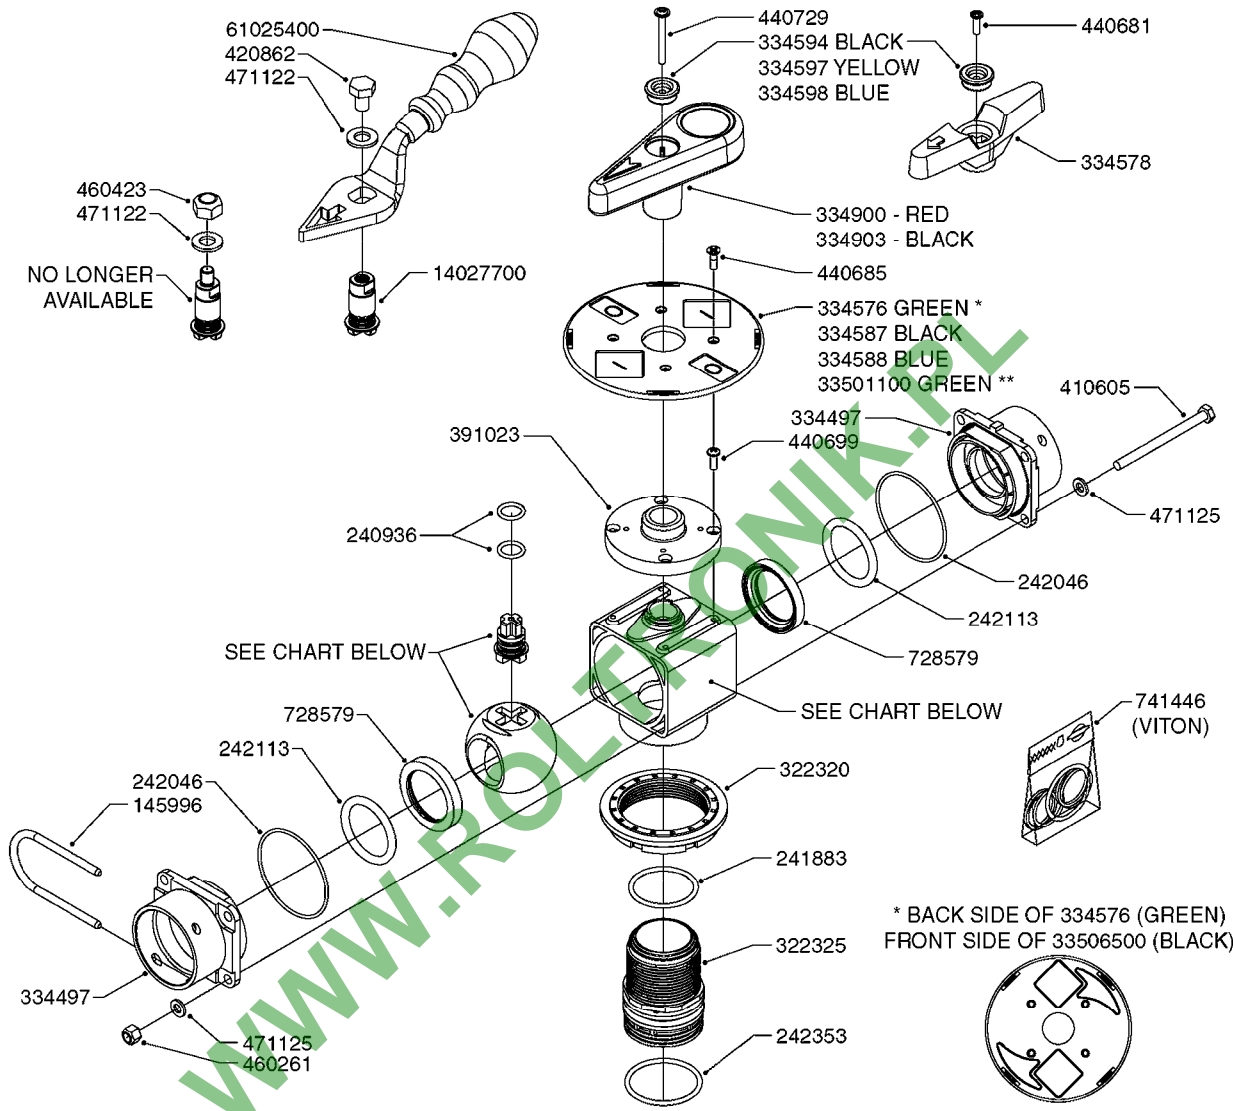

-	
728391	334594	334576	390204	390623	-	334600
728393	334598	334588	390238	390251	-	334600
728945	334597	-	390262	390777	-	334600
729796	334594	334587	390204	390623	-	334600
840062	334594	334576	391180	390623	-	334600
841062	334594	334576	390204	390623	-	334600
72172100	-	33501100	391039	390623	391023	14027700
72172200	-	-	391039	390623	-	334600
72283600	334594	33506500	391180	390623	391023	334600
72292500	-	-	391180	390623	-	14027700
72538000	-	-	391039	390623	391023	14075700
72691600	334594	334587	390262	390623	-	334600

B0430