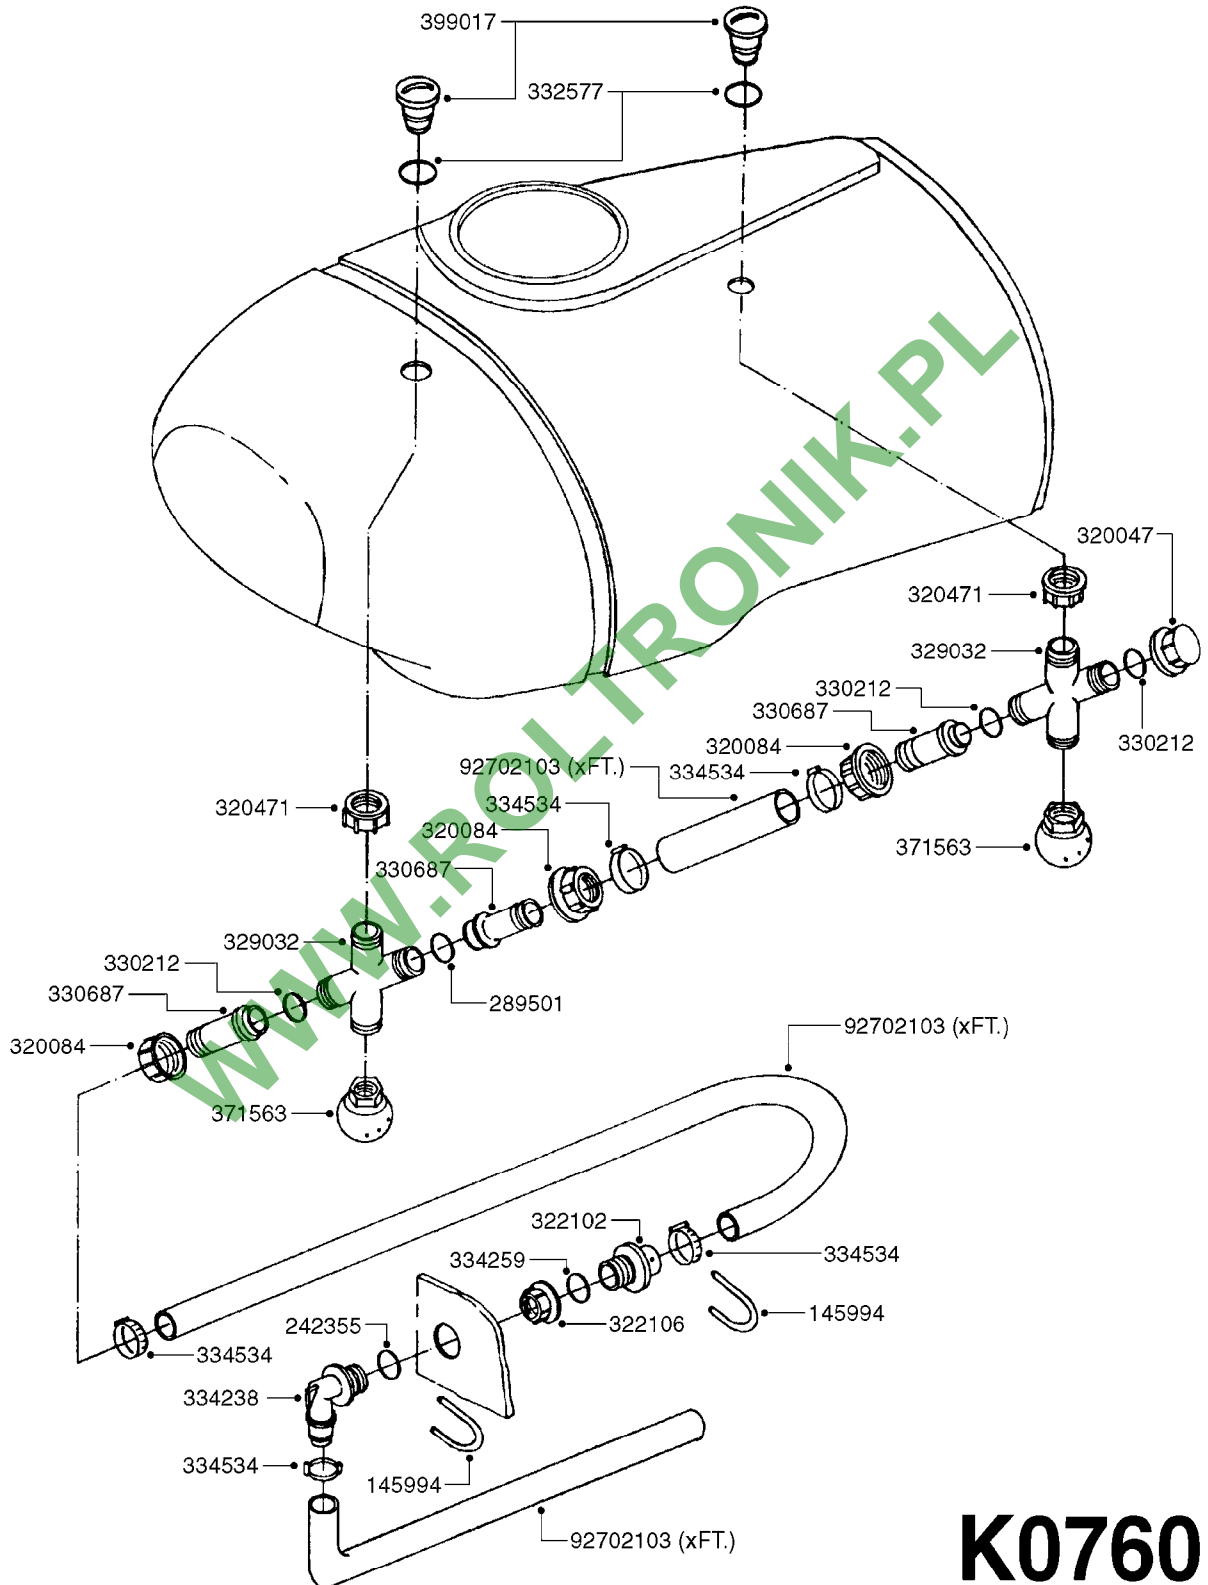

K0760

RINSE SYST. -TANGO/BRAVO/CONDOR
K0760-HIN, 01:01:16

Page 1

Date 16.03.2016 14:54

parts-n°	order qty	description
145994	1	FITT.DK S-40 FORK
242355	1	O-RING D19.2X3.0 VITON F.S-40
289501	1	O-RING 11 X 2.5
320047	1	FITT.DK CAPNUT 1/2" BSP
320084	1	FITT.DK NUT 1/2" BSP
320471	1	FITT.DK NUT 1" BSP JAMB
322102	1	FITT.DK S-40 BULKHEAD
322106	1	FITT.DK S-40 BULKHEAD NUT
329032	1	4-WAY FITTING M-1/2"
330212	1	O-RING D19/D14X2.4 F.1/2"NUT
330687	1	FITT.DK HB 1/2" F. 1/2" NUT
332577	1	O-RING D38/D30X4 F.1" PUR.
334238	1	FITT.DK S-40 ELB.1/2'
334259	1	GASKET F. S-40 BULKHEAD
334534	1	CLAMP HOSE PLASTIC 1/2"
371563	1	NOZZLE FOR TANK RINSE
399017	1	NYLON FITTING 1" F.NOZZLE
92702103	1	HOSE R X1/2" X300PSI WP X0012"

WWW.ROLTRONIK.PL