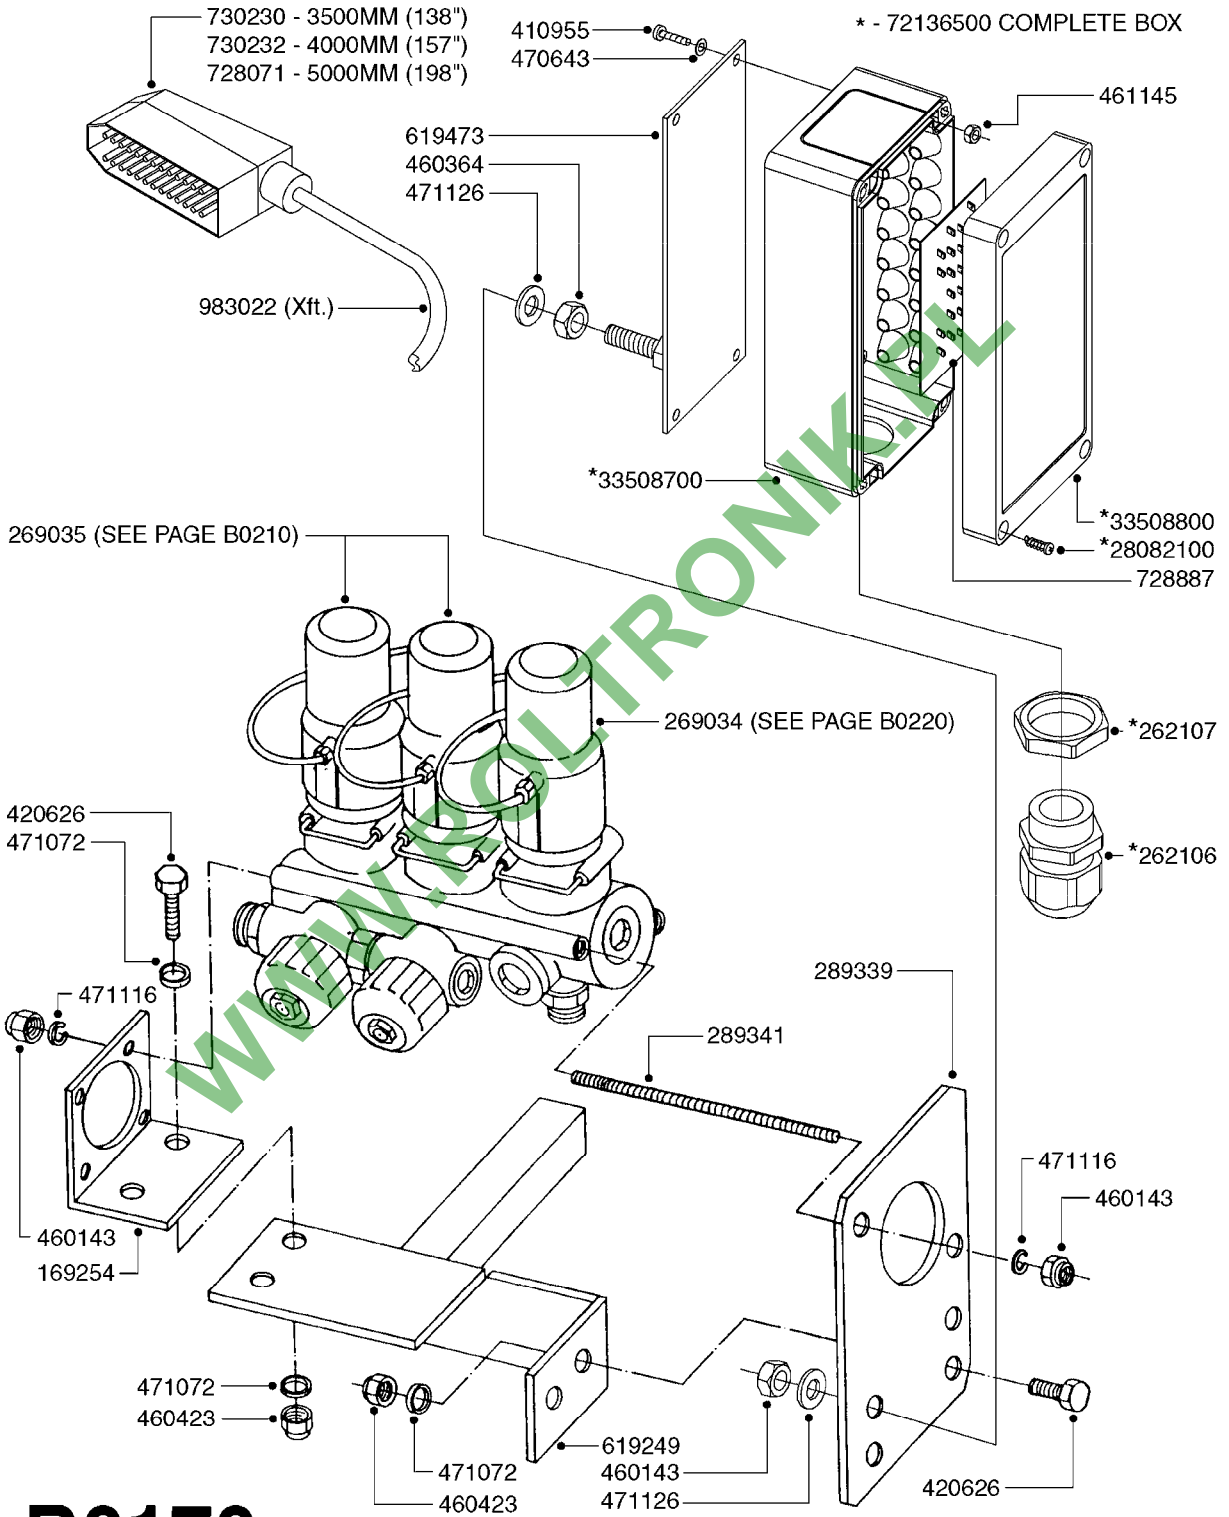

B0170

TANGO/BRAVO/CONDOR CB/2 PLUMB.
B0170-HIN, 01:01:16

Page 1

Date 16.03.2016 14:54

parts-n°	order qty	description
169254	1	MOUNT BKT. F.CB/2 RH
262106	1	BULKHEAD F. CABLE 6.5-14 BLACK
262107	1	NUT F. BULKHEAD CABLE BLACK
269034	1	VALVE ASSY. PRESS.REG. CB/2
269035	1	VALVE ASSY. BOOM SECTION CB/2
289339	1	MOUNT BKT. F.CB/2 CONTROL LH
289341	1	STUD M8 X 220
410955	1	BOLT HEX M4X10
420626	1	BOLT HEX 8.8 DEL M10X20 FT
460143	1	NUT HEX M8 LOCK A2 DIN985
460364	1	NUT HEX M8 GALV.
460423	1	NUT HEX M10X1.5 LOCK
461145	1	NUT HEX M4 LOCK
470643	1	WASHER LOCK
471072	1	WASHER M10 EL2
471116	1	WASHER D8 TENSION
471126	1	WASHER, M8, Ø16/ 8.4X 1.6, SS
619249	1	MOUNT BKT. F.CB/2 CONTROL
619473	1	PLATE F.CONNECTION BOX/TANGO
728071	1	CABLE F.CONTROL BOX 5M EC/4
728887	1	CIRCUIT BOARD EC CONTROL
730230	1	CABLE F.CONTROL BOX 3.5M EC/4
730232	1	CABLE F.CONTROL BOX 4M EC/4
983022	1	WIRE 12 x 0.5 x 2MM x 12"
28082100	1	SCREW F. BOX LID 1/4" L=20
33508700	1	BOX BOTTOM 160X80X40 BLACK 1-HOLE
33508800	1	LID 160X80X15 BLK W/SCREWS
72136500	1	UNIV. CONNECTION BOX F. EC

WWW.ROLERONIK.PL