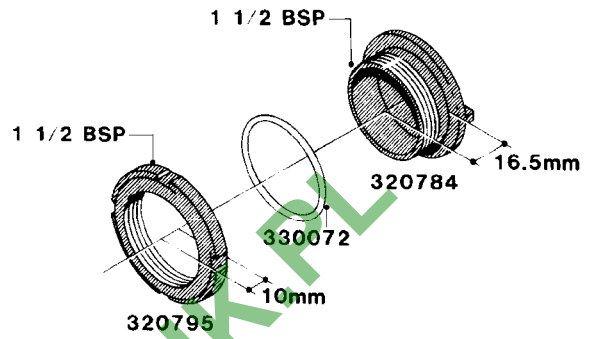

L0060

FITTINGS - BULKHEAD
L0060-HIN, 01:01:16

Page 1

Date 16.03.2016 14:14

parts-n°	order qty	description
141046	1	NUT 3/8" BSP
141341	1	NUT 1/4' BSP
240284	1	O-RING D82,5/75 X 3,5
320456	1	FITT.DK BULKHEAD 1"BSP DOUBLE
320467	1	FITT.DK BULKHEAD 1"BSP SINGLE
320471	1	FITT.DK NUT 1" BSP JAMB
320541	1	FITT.DK BULKHEAD 2-1/2'BSP SIN
320552	1	FITT.DK NUT 2-1/2' BSP JAMB
320644	1	FITT.DK ELB.3/4"HB X 1" BSP
320784	1	FITT.DK CAP 1-1/2" BSP
320795	1	FITT.DK NUT 1-1/2" BSP JAMB
320935	1	FITT.DK BULKHEAD 1/4' BSP SING
320946	1	FITT.DK BULKHEAD 3/8' BSP SING
321296	1	FITT.DK BULKHEAD 1/2" BSP SING
321307	1	FITT.DK NUT 1/2" BSP JAMB
321333	1	FITT.DK BULK 1-1/2" X 1"F BSP
330061	1	O-RING D16/D11X2,5
330072	1	O-RING D53.5/D45.5X4
330212	1	O-RING D19/D14X2.4 F.1/2"NUT
332577	1	O-RING D38/D30X4 F.1" PUR.
332592	1	O-RING D26/D20X3

WWW.ROLTRONIK.PL