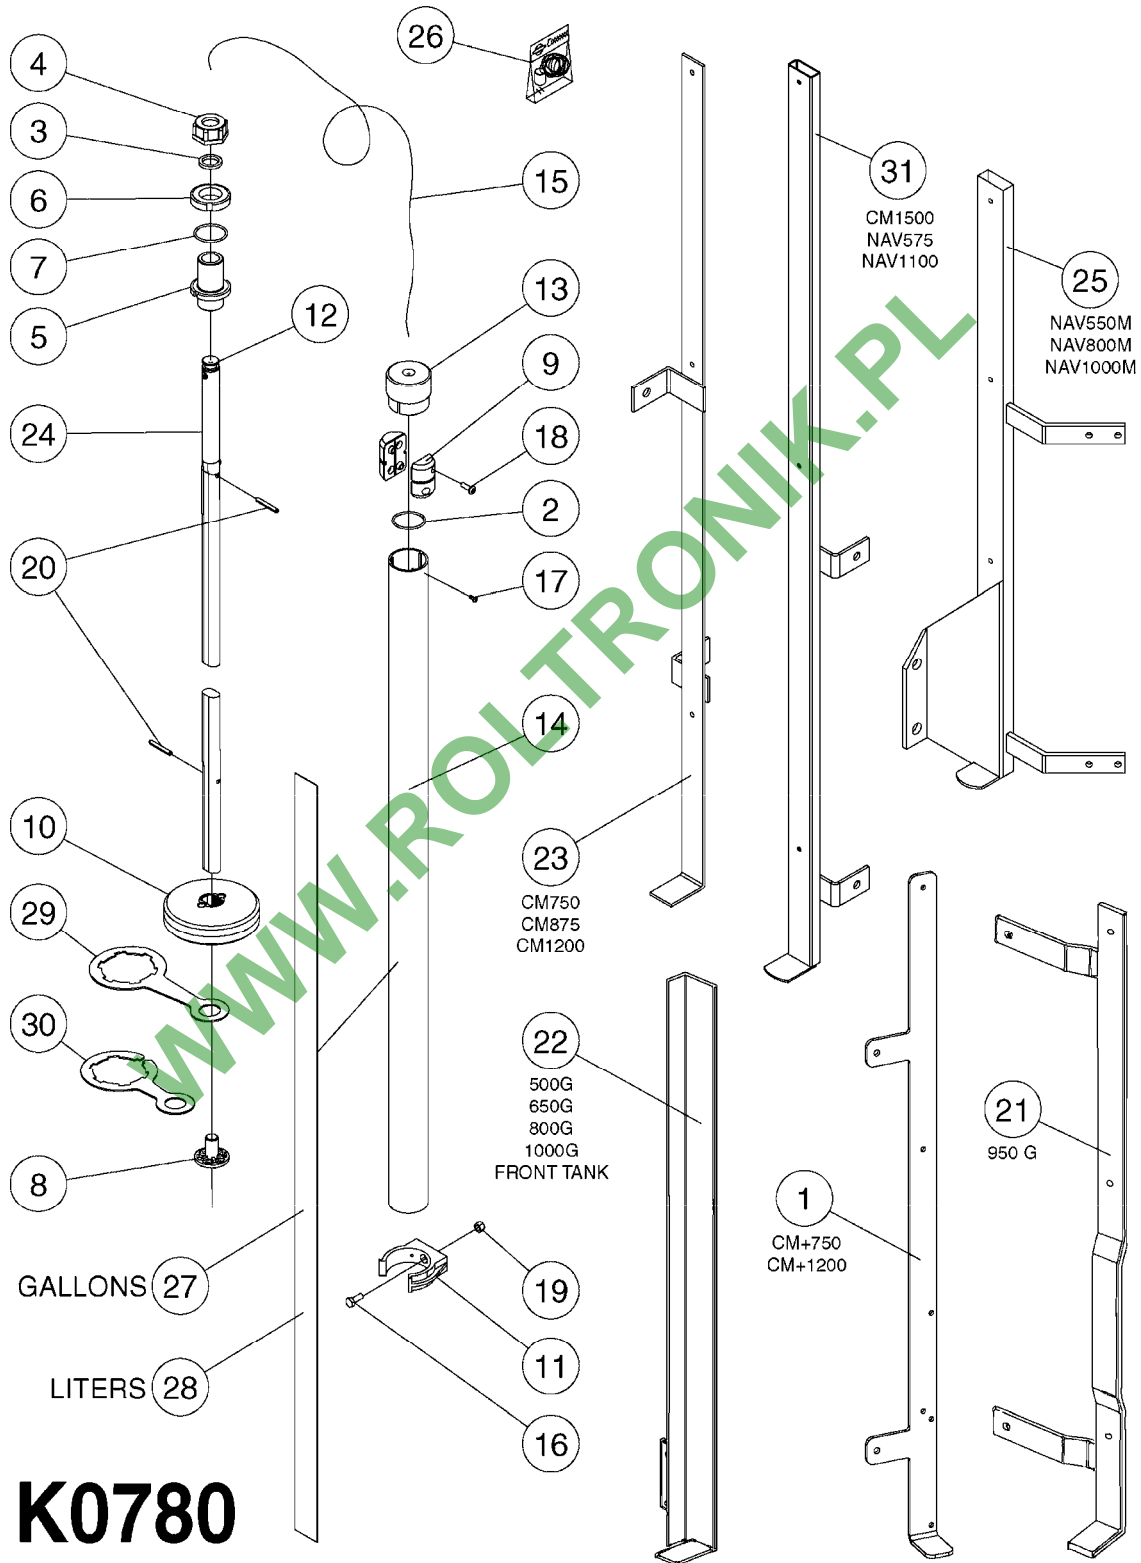

SIGHT GAUGE - REMOTE
K0780-HIN, 01:01:16

Page 1
Date 16.03.2016 14:14

Pos.	parts-n°	order qty	description
1	161950	1	SIGHT GAUGE MT BKT CM+ 750/120
2	242262	1	O-RING D31X3 VITON
3	242309	1	SEAL Ø22 ID Ø30 OD X 4 HIGH
4	320095	1	FITT.DK NUT 1" BSP
5	320456	1	FITT.DK BULKHEAD 1"BSP DOUBLE
6	320471	1	FITT.DK NUT 1" BSP JAMB
7	332577	1	O-RING D38/D30X4 F.1" PUR.
8	333864	1	GUIDE F. SAFETY VALVE SPRING
9	334513	1	MARKER HALF SIGHT GAUGE
10	334515	1	FLOATER FOR LIQUID LEVEL
11	334523	1	PIPE HOLDER D51.5
12	334849	1	SIGHT GAUGE GUIDE F. SS TUBE
13	334850	1	GUIDE F. SIGHT GAUGE TUBE TOP
14	34000703	1	TUBE F. DRY GAUGE L=1200 BENT RANGER 2200
14	341202	1	TUBE F.SIGHT GAUGE L=40"
14	341204	1	SIGHT GAUGE TUBE L=59"
14	341273	1	TUBE F.SIGHT GAUGE L=65"
14	341283	1	TUBE F.SIGHT GAUGE L=72"
14	341307	1	TUBE F.SIGHT GAUGE L=75" NCM 4400
14	341339	1	TUBE F.SIGHT GAUGE L=82" NCM 6600
14	341340	1	TUBE F.SIGHT GAUGE L=94" (2382) NCM 9000
15	28034100	1	CABLE F.LIQUID LEVEL IND.L=5M
15	390487	1	CORD NYLON/SIGHT GAUGE 4500mm
16	410185	1	BOLT HEX 8.8 DEL M6X16 A2
16	410362	1	BOLT HEX 8.8 SS M6X20 FT
17	440663	1	SCREW 3/8" NR4 STAINLESS
18	440677	1	SCREW F. PLASTIC 5X20 SS
19	460261	1	NUT HEX M6X1 LOCK A2 DIN985
20	480717	1	PIN D5 X 40 STAINLESS
20	480730	1	PIN ROLL 5X30 STAINLESS STEEL
21	615197	1	BKT.SIGHT GAUGE HC950
22	615308	1	BRACKET FOR SIGHT TUBE
23	615941	1	SIGHT GAUGE MOUNT BRACKET CM
24	61022100	1	GUIDE TUBE F NP1100/CM1500
24	61022600	1	GUIDE TUBE F.FLOATER NAV 575G NAV 575 & RANGER 2200
24	61036700	1	GUIDE TUBE F.FLOAT NCM 4400 NCM 4400 & NAV 4000
24	61038600	1	GUIDE TUBE F.FLOAT NCM 9000
24	61038700	1	GUIDE TUBE F.FLOAT NCM 6600
24	615942	1	GUIDE TUBE F.FLOATER CM1200G
24	615943	1	GUIDE TUBE F.FLOATER CM875G
24	615944	1	GUIDE TUBE F.FLOTR 750G 1695mm
24	615945	1	GUIDE TUBE F.FLOATER NAV 3000 NAV 3000 & HC650
24	615947	1	GUIDE TUBE F.FLOATER TR 500G NAV 3000 & HC650
24	615948	1	GUIDE TUBE F.FLOATER MEGA 350G
24	615949	1	GUIDE TUBE F.FLOATER MEGA 230G
24	615951	1	GUIDE TUBE F.FLOATER NAV800G
24	615952	1	GUIDE TUBE F.FLOATER NAV1000G
24	615954	1	GUIDE TUBE F. FLOATER F.T.250G
24	615955	1	GUIDE TUBE F.FLOATER FT.350G
24	615957	1	GUIDE TUBE F.FLOATER NAV.550G
25	637998	1	MANIFOLD BKT. NAVIGATOR
26	741527	1	SIGHT GAUGE KIT SS WIRE '98
27	10637303	1	DECAL SCALE F.270G MISTBLOWER