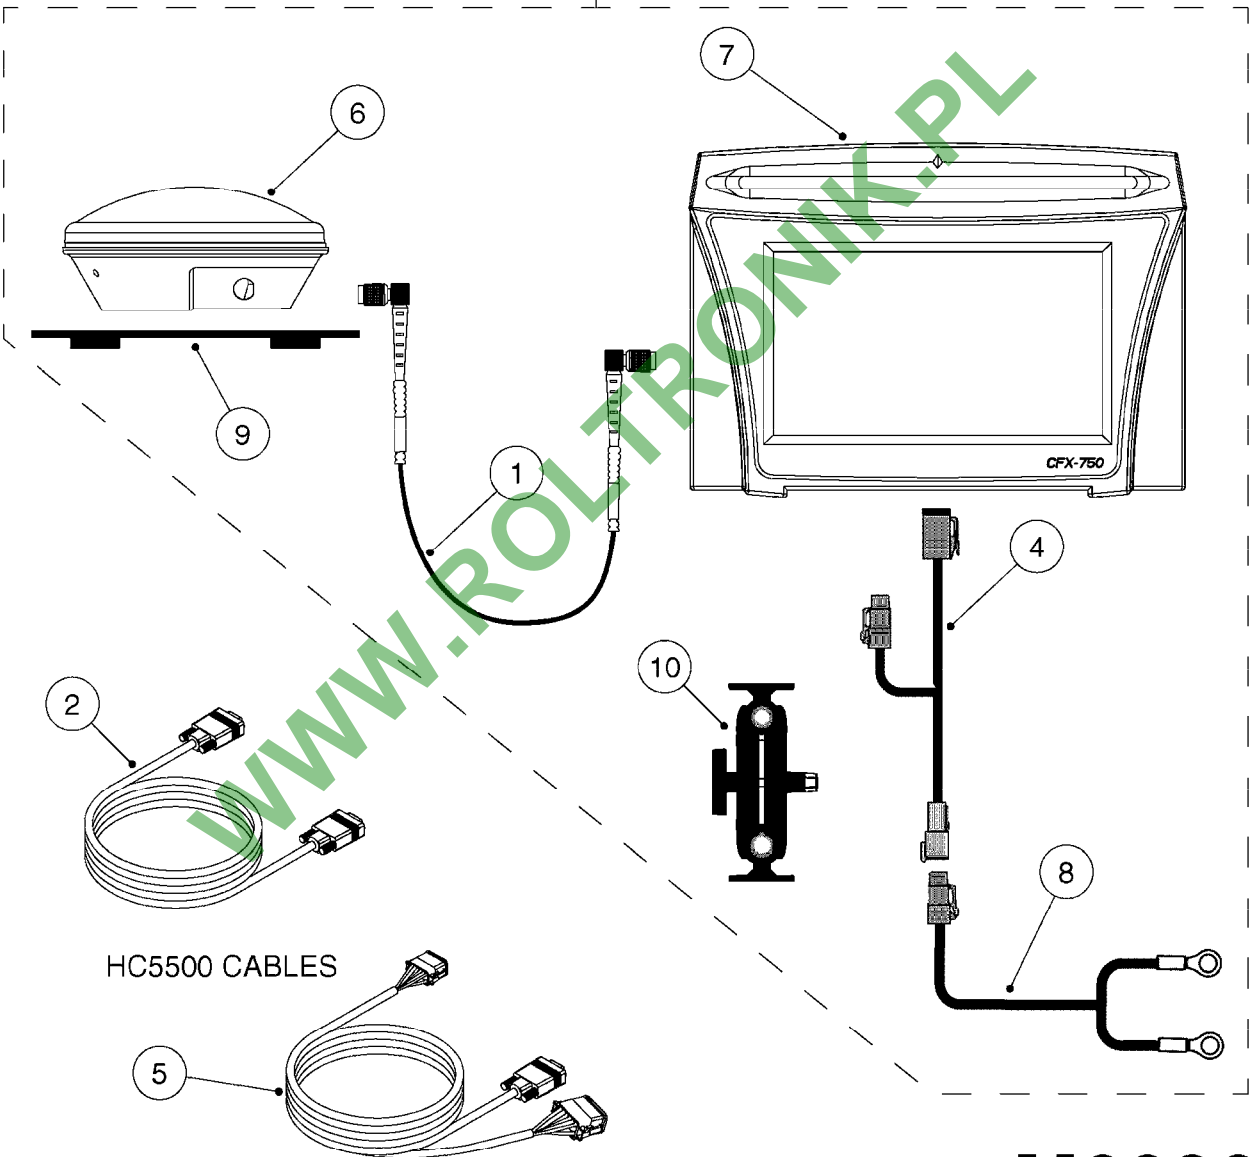

3 COMPLETE ASSEMBLY

CFX-750 DISPLAY, DGPS
M0030-HIN, 01:01:16

Page 1

Date 16.03.2016 14:14

Pos.	parts-n°	order qty	description
1	26007603	1	CABLE, ANTENNA, EZGUIDEPLUS
2	26012003	1	NULL MODEM CABLE
3	26021403	1	CFX-750 DISPLAY, DGPS
4	26021603	1	CABLE, POWER BUS, CAN CFX-750
5	26021703	1	CABLE, ASC INTERFACE, CFX-750
6	26021803	1	AG-25 ANTENNA L1/L2 GLN
7	26022103	1	CFX-750 DISPLAY ONLY
8	26022603	1	CFX-750 Basic Power Cable
9	28048203	1	EZ-GUIDE 500 MOUNT F.AG15 ANT.
10	28048303	1	EZ-GUIDE 250/500 RAM MNT.1.5"

WWW.ROLTRONIK.PL