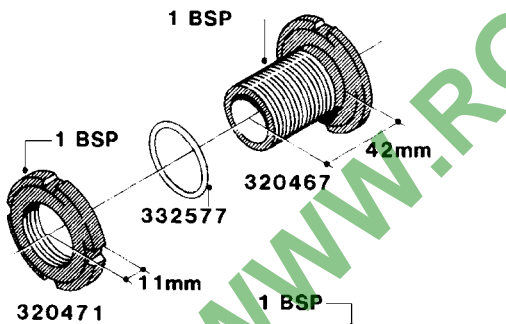

L0060

FITTINGS - BULKHEAD
L0060-HIN, 01:01:16

Page 1

Date 16.03.2016 14:14

parts-n°	order qty	description
141046	1	NUT 3/8" BSP
141341	1	NUT 1/4' BSP
240284	1	O-RING D82,5/75 X 3,5
320456	1	FITT.DK BULKHEAD 1"BSP DOUBLE
320467	1	FITT.DK BULKHEAD 1"BSP SINGLE
320471	1	FITT.DK NUT 1" BSP JAMB
320541	1	FITT.DK BULKHEAD 2-1/2'BSP SIN
320552	1	FITT.DK NUT 2-1/2' BSP JAMB
320644	1	FITT.DK ELB.3/4"HB X 1" BSP
320784	1	FITT.DK CAP 1-1/2" BSP
320795	1	FITT.DK NUT 1-1/2" BSP JAMB
320935	1	FITT.DK BULKHEAD 1/4' BSP SING
320946	1	FITT.DK BULKHEAD 3/8' BSP SING
321296	1	FITT.DK BULKHEAD 1/2" BSP SING
321307	1	FITT.DK NUT 1/2" BSP JAMB
321333	1	FITT.DK BULK 1-1/2" X 1"F BSP
330061	1	O-RING D16/D11X2,5
330072	1	O-RING D53.5/D45.5X4
330212	1	O-RING D19/D14X2.4 F.1/2"NUT
332577	1	O-RING D38/D30X4 F.1" PUR.
332592	1	O-RING D26/D20X3

WWW.ROLTRONIK.PL