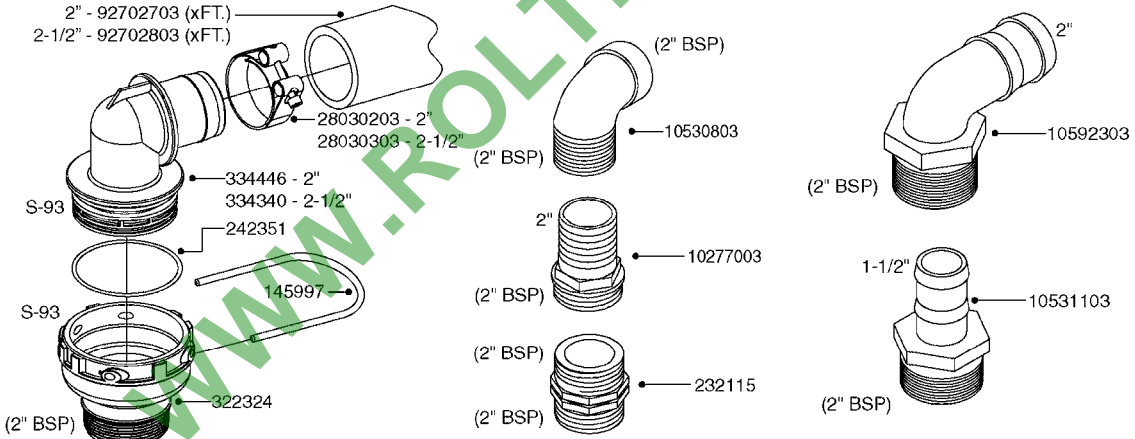

**SUCTION SIDE OF PUMP (WITH 1-1/2" SUCTION PORT)**

**PRESSURE SIDE OF PUMP**

**SUCTION SIDE OF PUMP (WITH 2" SUCTION PORT)**

**COMPLETE ASSEMBLIES  
WHOLEGOODS ITEMS**

- 821585 - 463/5.5 W/THROUGH SHAFT (1000 RPM)
- 821587 - 463/10 W/THROUGH SHAFT (540 RPM)
- 82169400 - 464/6.5 (1000 RPM H.C. INLINE PORTS)
- 72293300 - 463/6.5 W/THROUGH SHAFT (1000 RPM)
- 463/12 (540 RPM H.C. OFFSET PORTS) REPLACED BY 82168700 (PAGE A0350)
- 463/6.5 (1000 RPM H.C. OFFSET PORTS) REPLACED BY 82168800 (PAGE A0350)