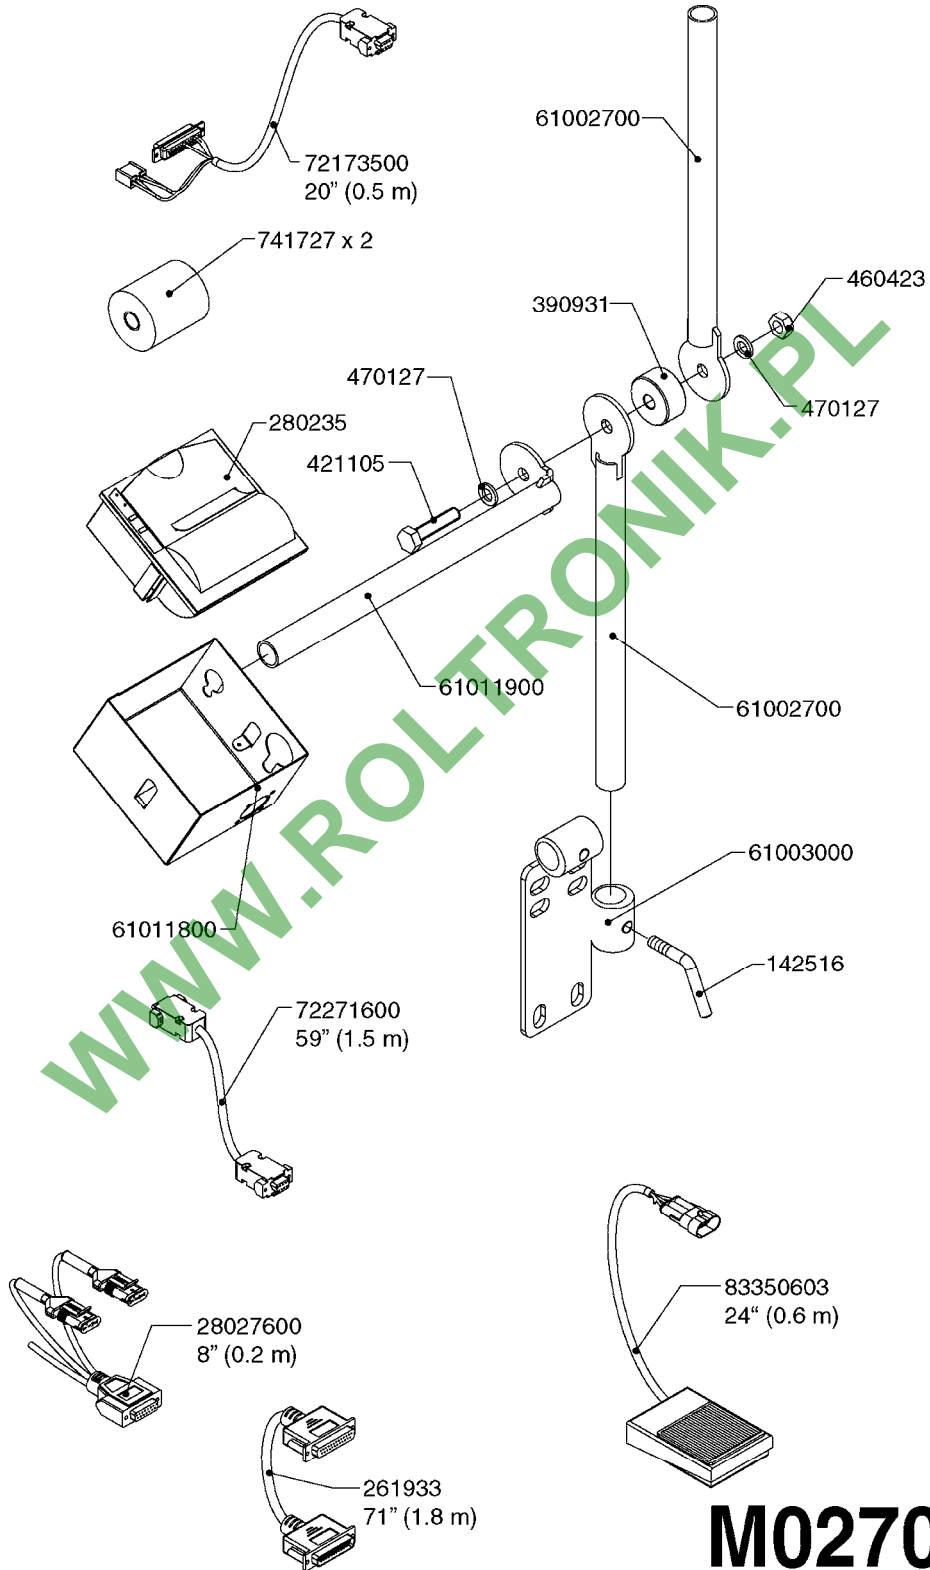

HC 5500 ACCESSORIES
M0270-HIN, 01:01:16

Page 1

Date 16.03.2016 14:15

parts-n°	order qty	description
142516	1	SCREW SET M10 BENT F. LOCKING
261933	1	CABLE W/PLUG 2X25 L=71"
280235	1	HARDI PRINTER WITH CLOCK
390931	1	PLASTIC SPACER D40XD11 L=20
421105	1	M10X45 MACHINE SCREW STAINLESS
460423	1	NUT HEX M10X1.5 LOCK
470127	1	WASHER D15D10X2 M10 LOCK
741727	1	PAPER, THERMAL, HC5500 PRINTER
28027600	1	WIRE HC5500 AUX.
61002700	1	TUBE BRACKET F.TRACTOR MOUNT
61003000	1	BRACKET F.TRACTOR MOUNT
61011800	1	BOX FOR HARDI PRINTER
61011900	1	TUBE BRACKET F.TRACTOR MOUNT
72173500	1	WIRE F.PRINTER HC5500 L=20"
72271600	1	HC5500 COMMUNICATION CABLE
83350603	1	FOOT SWITCH HC5500 CONTROL

WWW.ROLTRONIK.PL