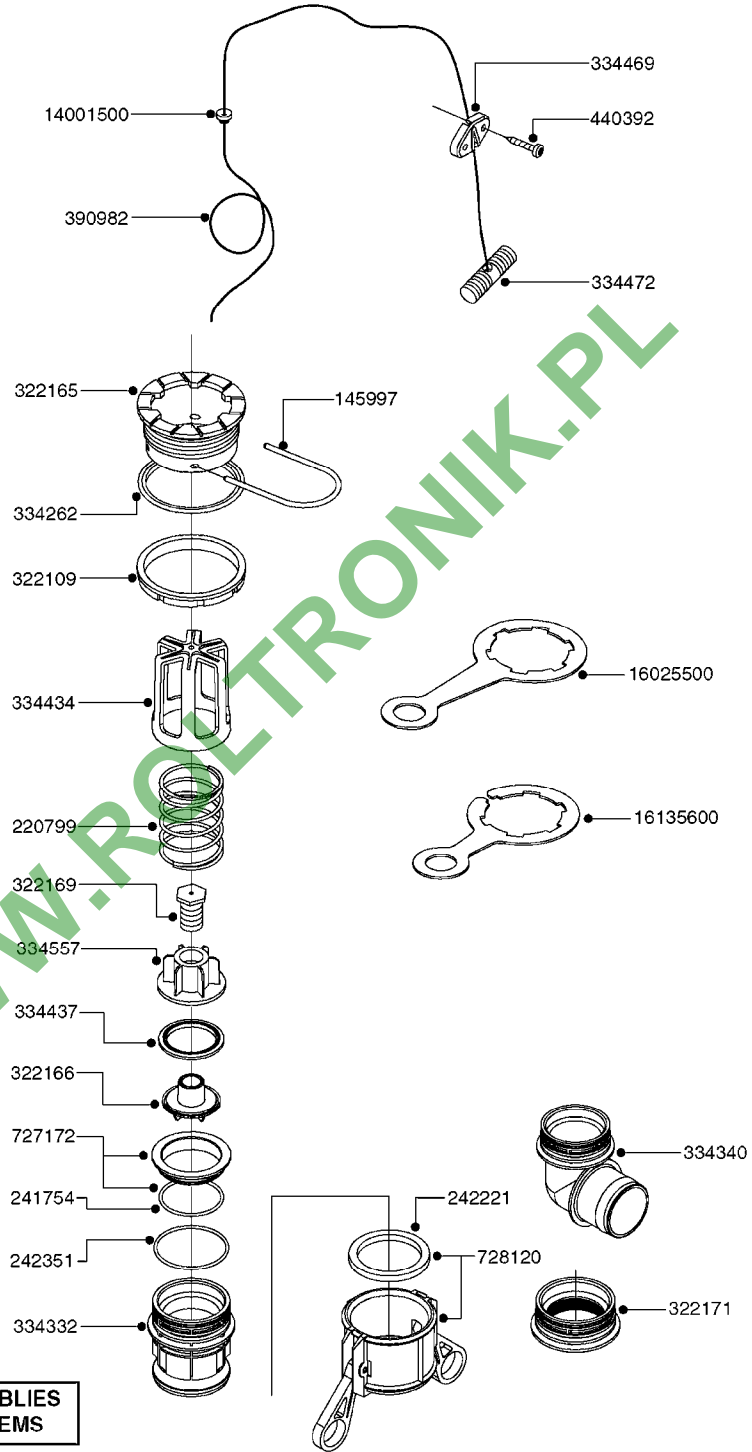

WWW.ROLTRONIK.PL

COMPLETE ASSEMBLIES  
WHOLEGOODS ITEMS

727617 - COMPLETE ASSEMBLY (2" BSP THREADED FITTING & 126" CORD)  
727742 - COMPLETE ASSEMBLY (2-1/2" ELBOW & 157.5" CORD)