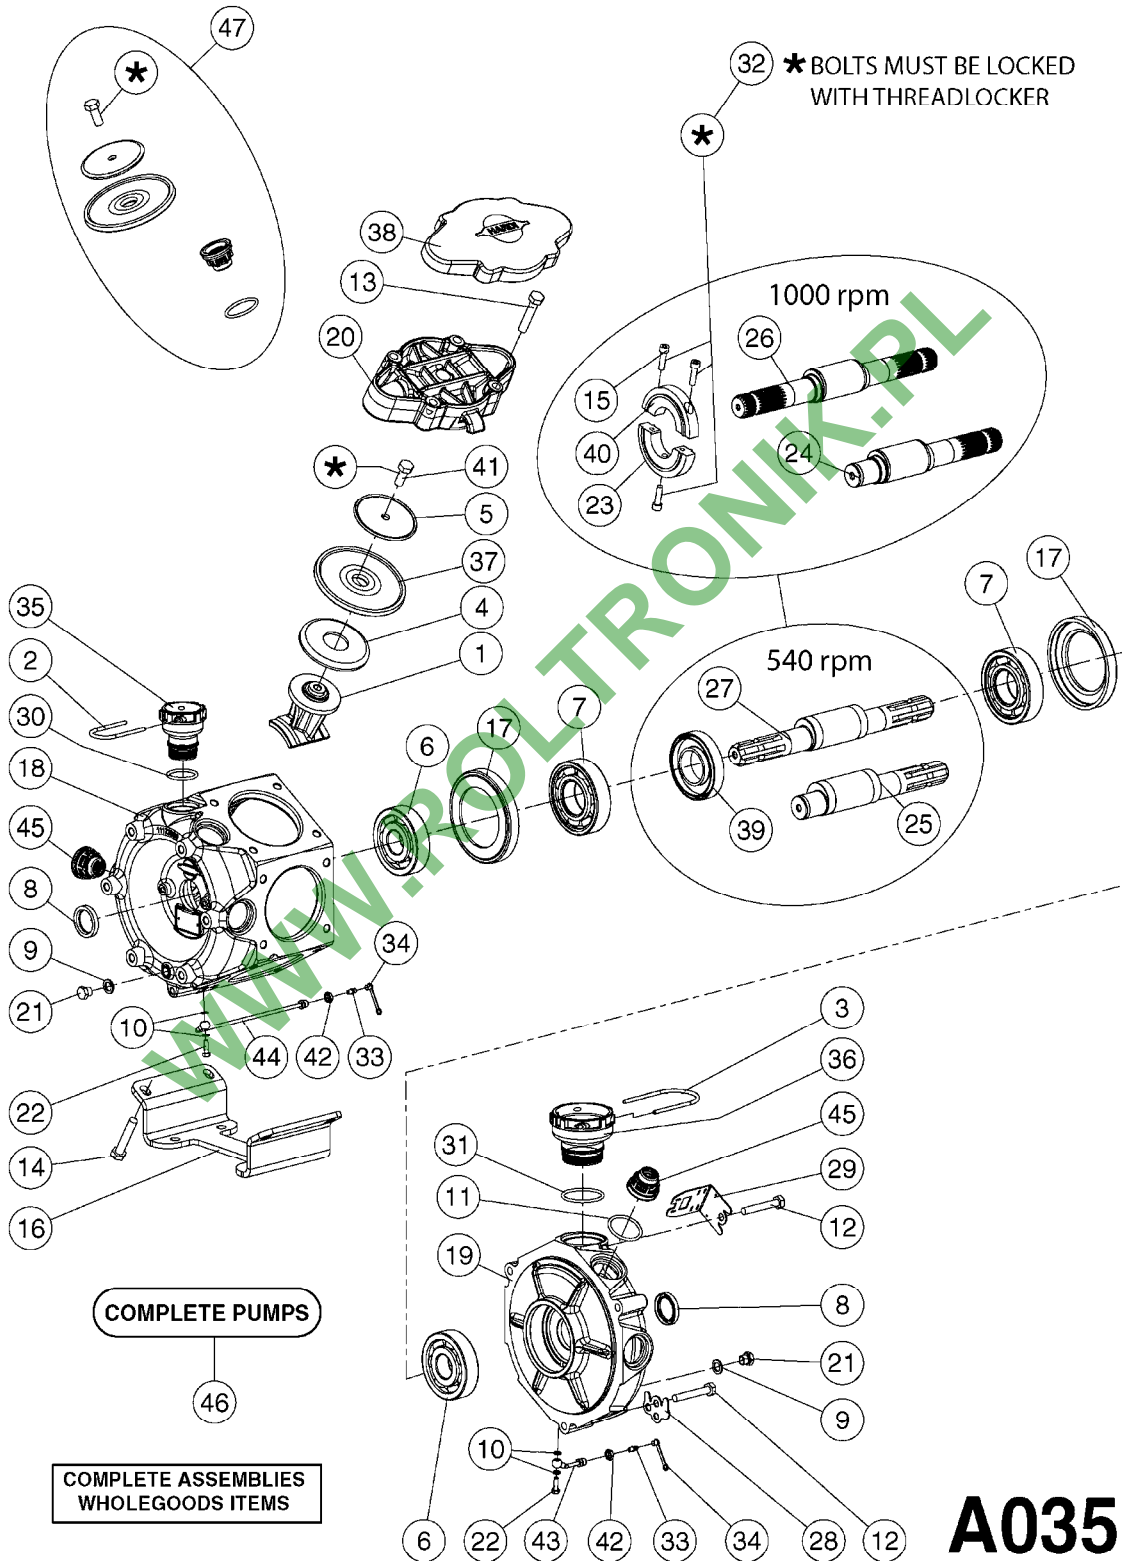

PUMP - 464 540/1000 RPM
A0350-HIN, 01:01:16

Page 1

Date 16.03.2016 14:13

Pos.	parts-n°	order qty	description
1	111622	1	CONNECTING ROD 463/5.5MM
1	111623	1	CONNECTING ROD 463/10MM
1	111624	1	CONNECTING ROD 463/12MM
1	111645	1	CONNECTING ROD 463/6.5MM
2	145996	1	FITT.DK S-67 FORK
3	145997	1	FITT.DK S-93 FORK
4	161012	1	DIAPHRAGM BACKING DISC F. 463
5	161175	1	DIAPHRAGM DISC F. 463 PUMP
6	210221	1	BEARING BALL 6407
7	210232	1	BEARING BALL 6310
8	210243	1	SEAL OIL 35 X 47 X 7
9	241404	1	DOWTY SEAL 1/4"
10	242374	1	WASHER Ø10/Ø6X1 COPPER
11	330072	1	O-RING D53.5/D45.5X4
12	421072	1	BOLT HEX 8.8 RAW M10X65
13	430312	1	BOLT HEX 8.8 RAW M12X60
14	430437	1	BOLT HEX 8.8 RAW M12X65
15	450995	1	BOLT ALLEN M8X30 DIN 912 RAW
16	614628	1	FOOT FOR PUMP 460-463 PAINTED
17	11171900	1	METAL SPACER F. 364/464 MACHINED
18	11172200	1	PUMP HOUSE 464 MACHINED 5/4" BSP RED
19	11172600	1	FRONTPART 464 MACHINED 2" BSP RED
20	11173000	1	VALVE COVER.464 MACHINED RED
21	14010400	1	PLUG 1/4" BSP
22	14120400	1	BANJOBOLT M6 X 19
23	14120700	1	COUNTERWEIGHT 364/464-1000
24	14137300	1	CRANKSHAFT 364/464-5.5 1000
24	14137400	1	CRANKSHAFT 364/464-6.5 1000
25	14137600	1	CRANKSHAFT 364/464-10
25	14137700	1	CRANKSHAFT 464-12
26	14137900	1	CRANKSHAFT 364/464-5.5 GG 1000
26	14138000	1	CRANKSHAFT 364/464-6.5 GG 1000
27	14138200	1	CRANKSHAFT 364/464-10 GG
27	14138300	1	CRANKSHAFT 464-12 GG
28	16383000	1	GREASE NIPPLE PLATE 464
29	16390600	1	BRACKET FOR RPM SENSOR
30	24266600	1	O-RING D 38,0 X 4,0 70SH.NITR
31	24266800	1	O-RING D 54,0 X 4,0 70SH.NITR
32	28045503	1	LOCTITE 262 .5ML (.017oz.)
33	28163300	1	GREASE NIPPLE H1 M6X1 DIN 7412
34	28163400	1	CAP F. GREASENIPPLE YELLOW M6X1
35	32242200	1	FITTING S67 5/4" KON. RG 2014
36	32242400	1	FITTING S93 2" KON. RG 2014
37	33511600	1	DIAPHRAGM PUMP 463/464 PUMP PUR
38	33524000	1	COVER PLASTIC 464 PUMP
39	33524200	1	DISTANCE RING/GREASE SPLIT
40	39136200	1	HALFPART 364/464-1000
41	43099200	1	BOLT HEX SS M12 X 30 DIN933 A4
42	46134000	1	NUT HEX M10x1 H=2.3 NV=14 ELZIN
43	61097000	1	BANJOTUBE SHORT 464 COMPL.
44	61097100	1	BANJOTUBE LONG 464 COMPL.
45	72043600	1	VALVE FOR 462/463
46	72993500	1	PUMP 464/12-540, CM
46	72993600	1	PUMP 464/6.5 MED-2-1000
46	82168700	1	PUMP 464/12/540 OFFSET PORTS
46	82168800	1	PUMP 464/6.5/1000 OFFSET PORTS
46	82169000	1	PUMP 464/10-MOD-2-540
47	75586000	1	PUMP KIT 464