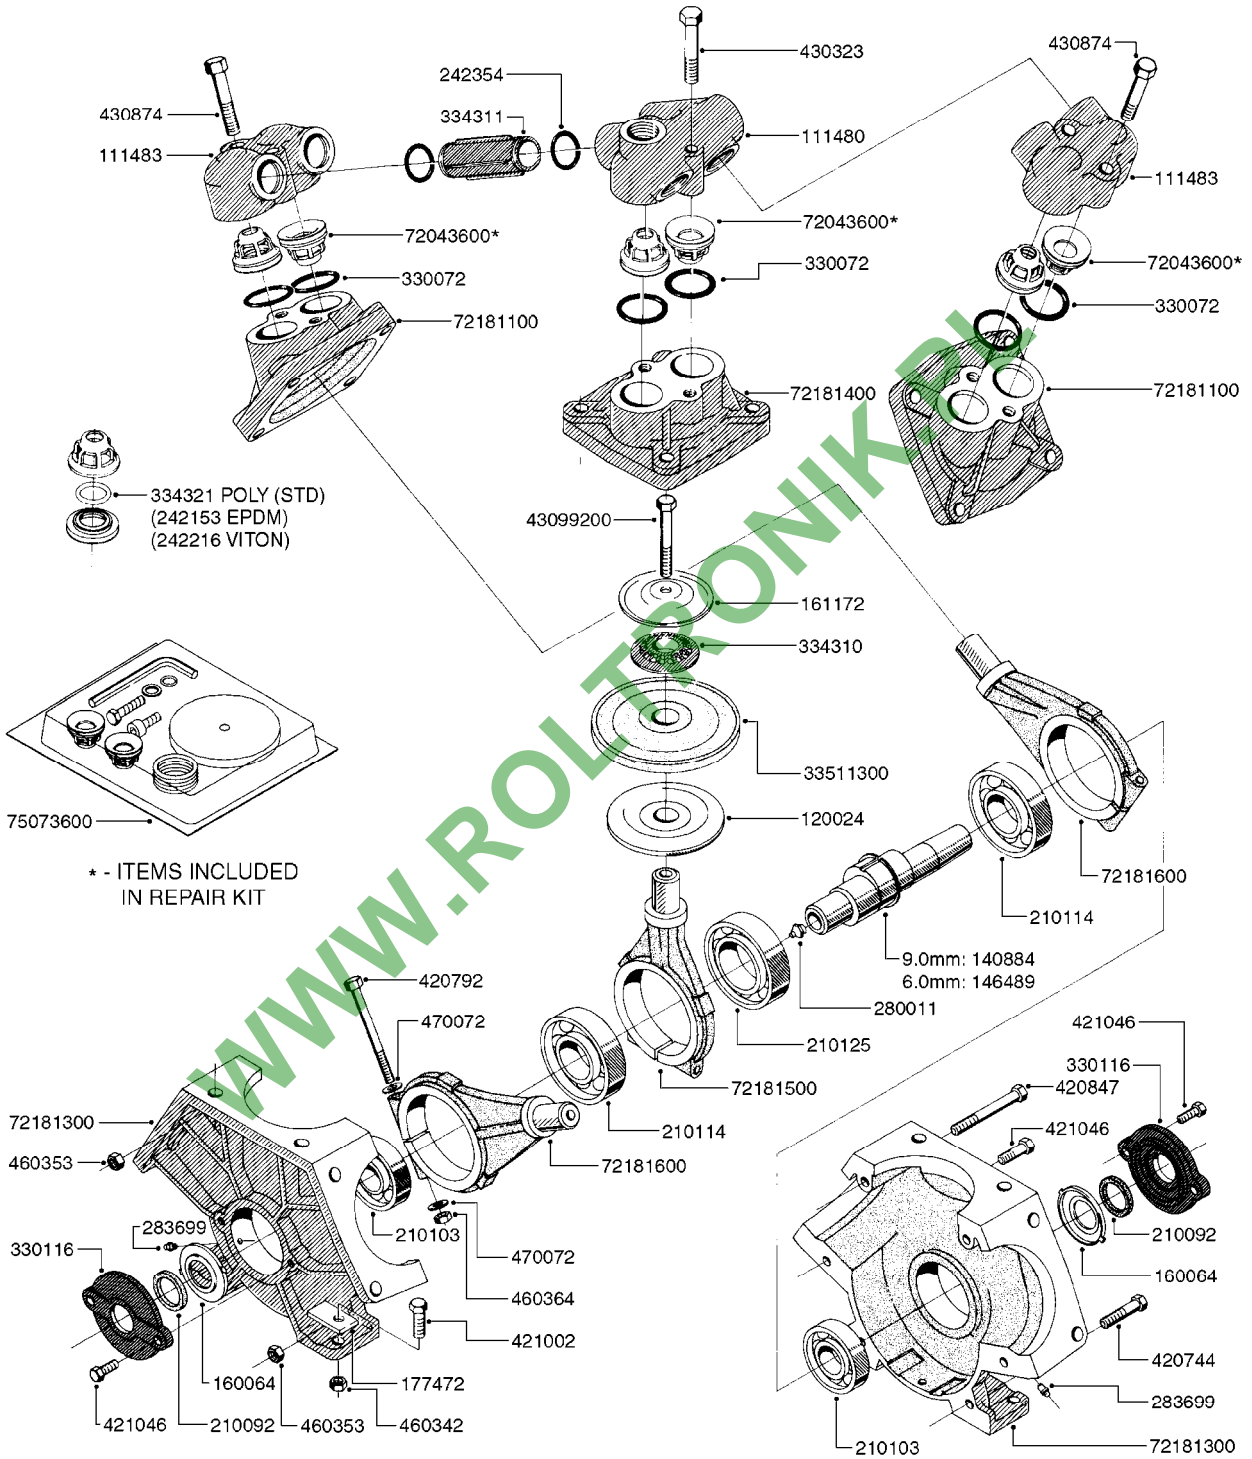

75073600

* - ITEMS INCLUDED
IN REPAIR KIT

COMPLETE PUMPS
821635 - PUMP ONLY
10396203 - WITH PTO & DAMPER

COMPLETE ASSEMBLIES
WHOLEGOODS ITEMS

A0230

PUMP - 1303 W/ MOUNTING BASE
A0230-HIN, 01:01:16

Page 1

Date 16.03.2016 14:13

parts-n°	order qty	description
111480	1	VALVE HEAD 1302 CENTER
111483	1	VALVE HEAD SIDE 1302
120024	1	DIAPHRAGM BACK DISC 1200-1300
140884	1	CRANK SHAFT MODEL 1300-9
146489	1	CRANK SHAFT MODEL 1302-6MM
160064	1	DUST PLATE
161172	1	DIAPHRAGM DISC F. 1203/1303
177472	1	BRACKET 25 X 5
210092	1	SEAL FELT D43/30X5
210103	1	BEARING BALL 6306
210114	1	BEARING BALL 6308
210125	1	BEARING BALL 6210
242153	1	O-RING D26X4 EPDM
242216	1	O-RING VITON F/1202/1302/462
242354	1	O-RING D32.2X3.0 VITON F.S-53
280011	1	GREASE NIPPLE 3/8" SAE H TR
283699	1	GREASE NIPPLE M6X1
330072	1	O-RING D53.5/D45.5X4
330116	1	SEAL RETAINER, MODEL 1300
334310	1	NYLON WASHER 1202/1302/462
334311	1	CONNECTION PIPE INLET MOD.1302
334321	1	O-RING POLY. 34.0x26.0x4.0
420744	1	BOLT HEX 8.8 DEL M8X40
420792	1	BOLT HEX 8.8 RAW M8X95
420847	1	BOLT HEX 8.8 DEL M8X85
421002	1	BOLT HEX 8.8 DEL M10X30 FT DIN933
421046	1	BOLT HEX 8.8 DEL M8X25 FT A2 DIN933
430323	1	BOLT HEX 8.8 DEL M12X60
430874	1	SCREW SET 8.8 DEL M12X70 FT
460342	1	NUT HEX M10 DEL DIN934
460353	1	NUT HEX M8 BLACK
460364	1	NUT HEX M8 GALV.
470072	1	WASHER D15/D8X.5 LOCK
821635	1	PUMP 1303/9 540RPM
10396203	1	PUMP 1303 C/W PTO 540 RPM
33511300	1	DIAPHRAGM 1202-1303 POLY 2006
43099200	1	BOLT HEX SS M12 X 30 DIN933 A4
72043600	1	VALVE FOR 462/463
72181100	1	DIAPHRAGM COVER 1203/1303+BLTS
72181300	1	PUMP CASTING 1300 RED W/BOLTS
72181400	1	DIAPHRAGM COVER 1303 W/BOLTS
72181500	1	CONNECTING ROD, CENTER 1303
72181600	1	CONNECTING ROD, SIDE MOD.1300
75073600	1	PUMP KIT 1303 MM "06"