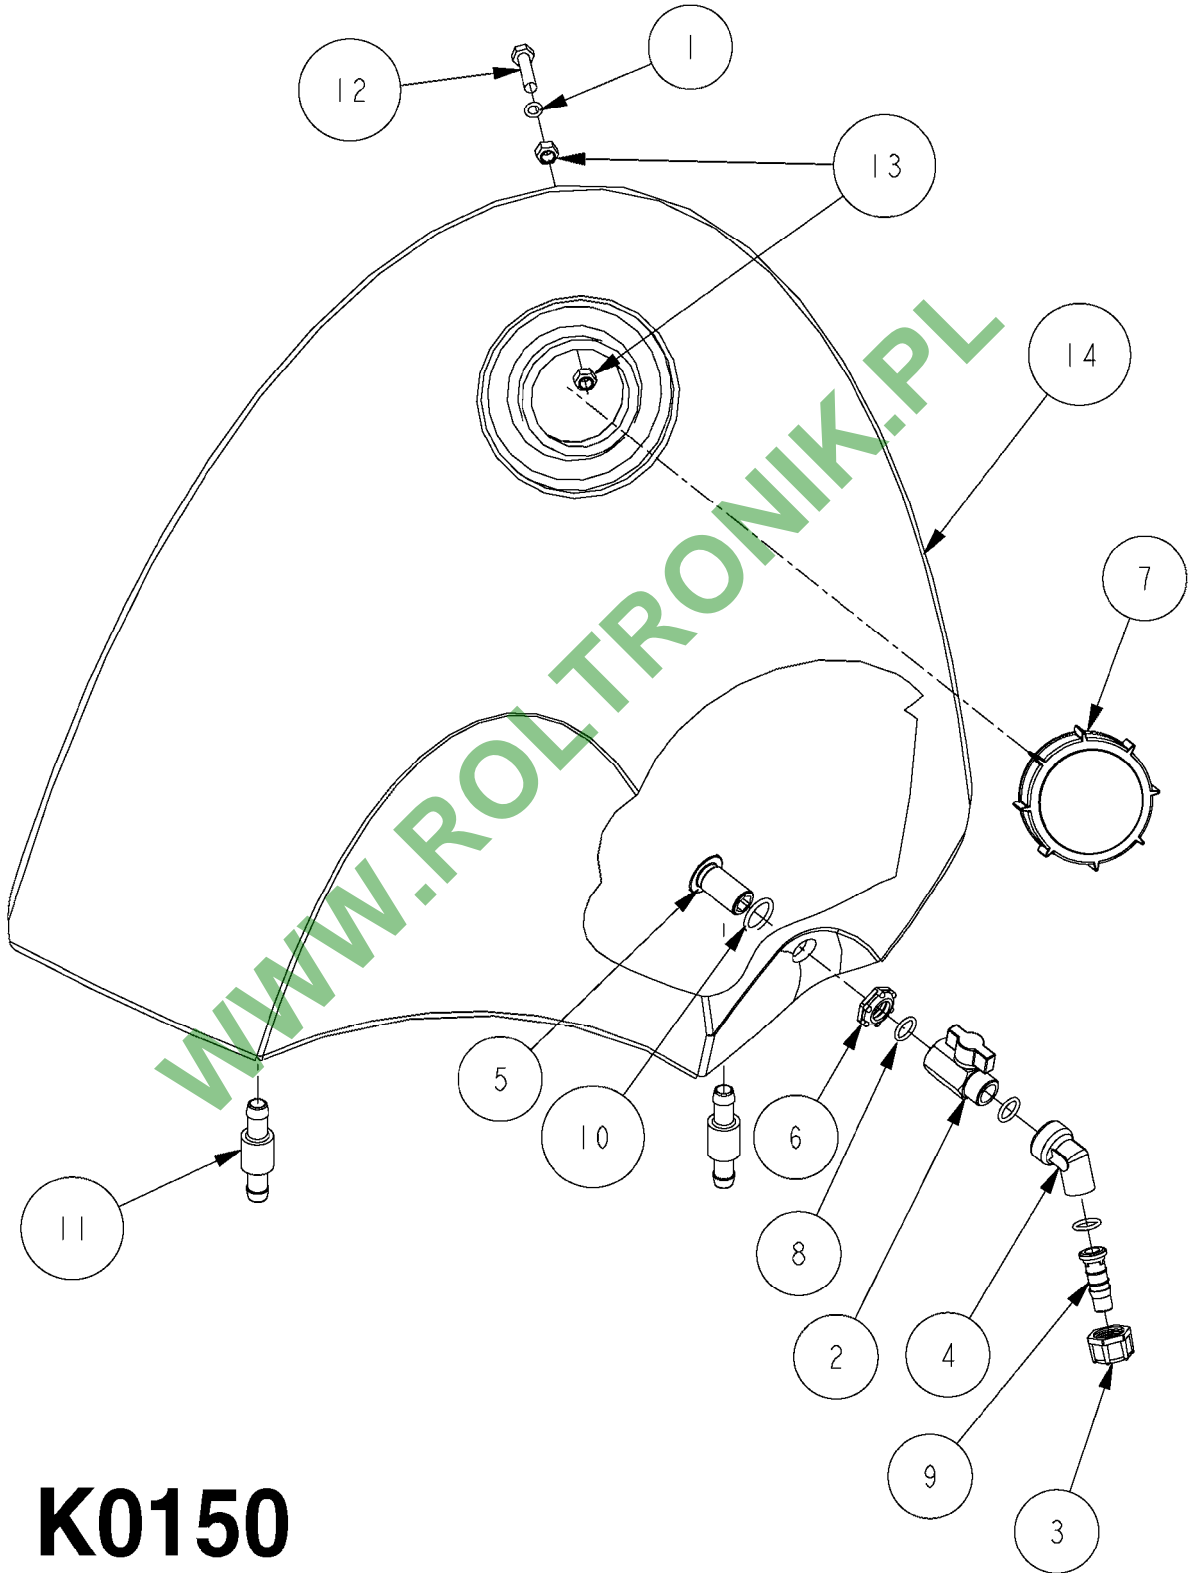

K0150

CLEAN WATER TANK - RANGER
K0150-HIN, 01:01:16

Page 1

Date 16.03.2016 14:14

Pos.	parts-n°	order qty	description
1	240947	1	O-RING D7.3X2.4 NITRIL
2	281551	1	BALL VALVE 1/2"
3	320084	1	FITT.DK NUT 1/2" BSP
4	320482	1	FITT.DK ELB. 1/2" BSP 60 DEG.
5	321296	1	FITT.DK BULKHEAD 1/2" BSP SING
6	321307	1	FITT.DK NUT 1/2" BSP JAMB
7	321322	1	SCREW CAP F. S80 X 4
8	330212	1	O-RING D19/D14X2.4 F.1/2"NUT
9	330687	1	FITT.DK HB 1/2" F. 1/2" NUT
10	332592	1	O-RING D26/D20X3
11	333137	1	FITT.DK CONN.1/2" F.NOZZ. DOUB
12	420641	1	BOLT HEX 8.8 DEL M8X35
13	460143	1	NUT HEX M8 LOCK A2 DIN985
14	35003503	1	TANK, HAND WASH 20L RG PRE 08

WWW.ROLTRONIK.PL