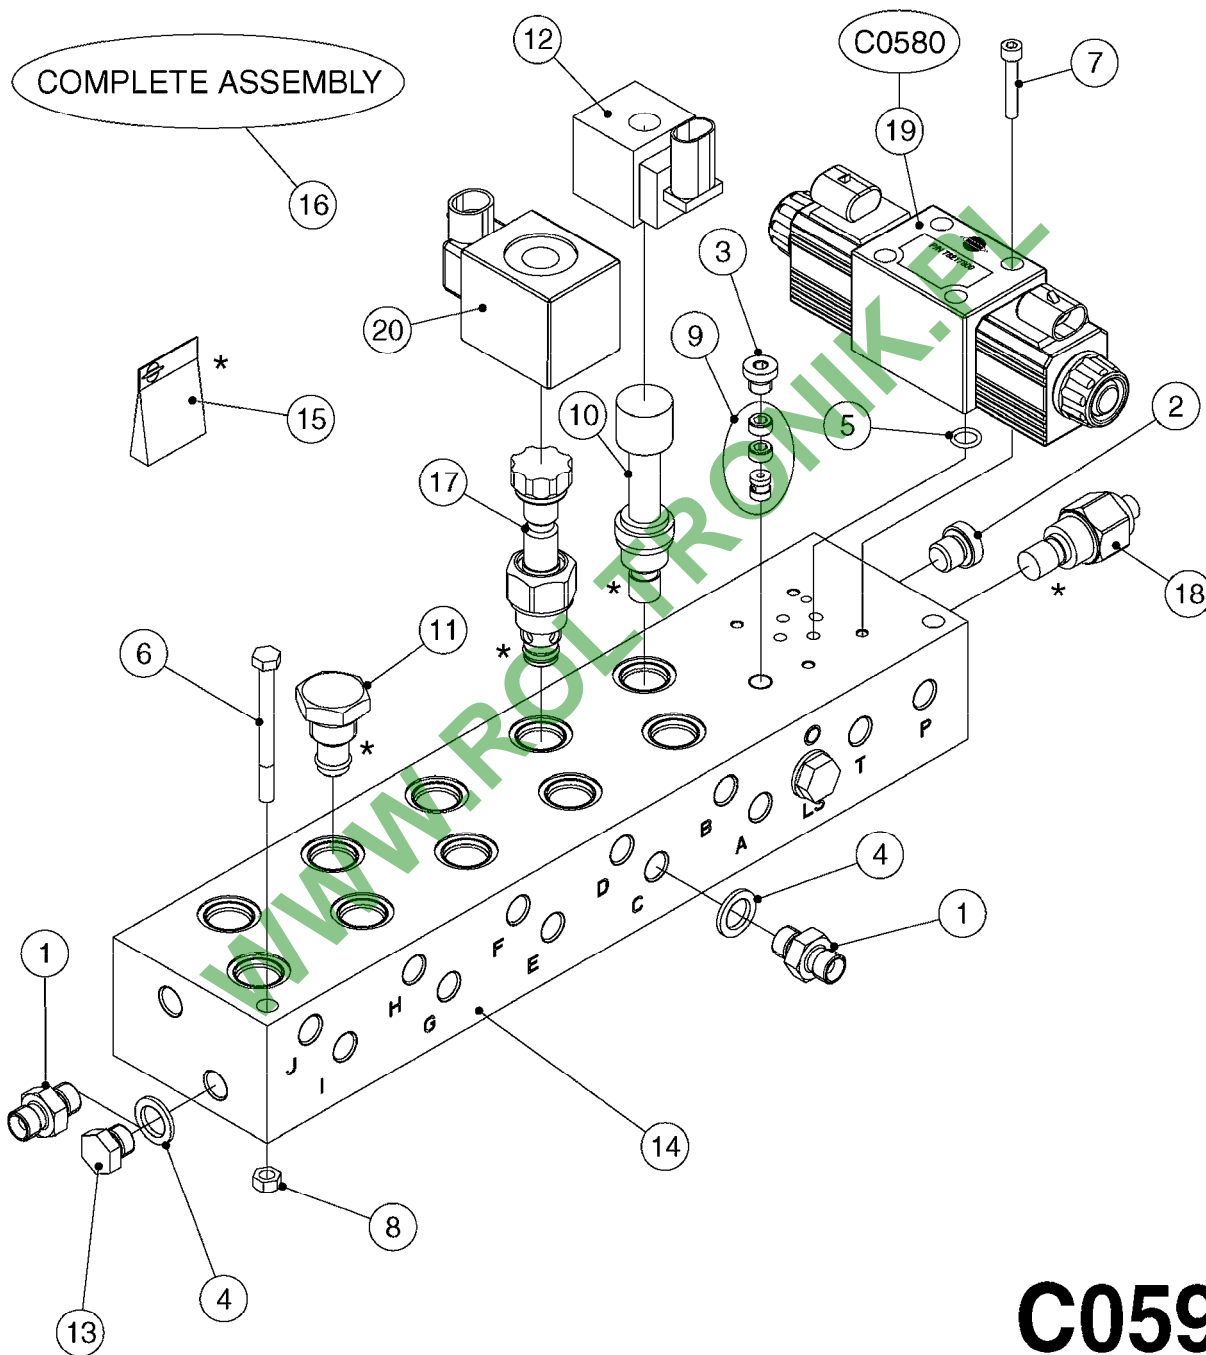

C0590

HYD.BLOCK EAGLE/FORCE 2012
C0590-HIN, 01:01:16

Page 1

Date 16.03.2016 14:14

Pos.	parts-n°	order qty	description
1	146845	1	HEX NIPPLE 1/4"X1/4"
1	146851	1	HEX NIPPLE 1/4"x1/4" 0.7MM
1	23234500	1	HEX NIPPLE 1/4" - 9/16"
2	231103	1	PLUG 1/4" BSP, O-RING 08BPUP04
3	231987	1	PLUG 1/8" BSP W/GASKET
4	241404	1	DOWTY SEAL 1/4"
5	242102	1	O-RING Ø9.25X1.78 NITRIL 90SH
6	420847	1	BOLT HEX 8.8 DEL M8X85
7	450964	1	SCREW M5X30 F.CYLINDER
8	460143	1	NUT HEX M8 LOCK A2 DIN985
9	782124	1	SWITCH VALVE OUTS.1/8" 5000PSI
10	782129	1	SOLENOID VALVE 25L, 3/4"NC
11	782131	1	BLIND PLUG F.3/4" CARTR.VALVE
12	782135	1	SOLENOID W. AMP F.VALVE 782129
13	14010400	1	PLUG 1/4" BSP
14	14098600	1	HYD. BLOCK SPC/FTZ 3/4" 2010
15	75083900	1	SEAL KIT F. 782129/78215500 * UNIVERSAL KIT FOR VALVE OR PLUG
16	70084403	1	HYD. BLOCK, 5P, FOLD/FLOW
17	78215500	1	HY SOLENOID VALVE 40L 3/4"NC
18	78216800	1	FLOW REGULATING VALVE, 3/4"
19	78217800	1	MAGNET VLV.MD1L-S3/10N-D12K8DT
20	78602100	1	MAGNET M.AMP/DIODE KIT 08

WWW.ROLTHOFKORL