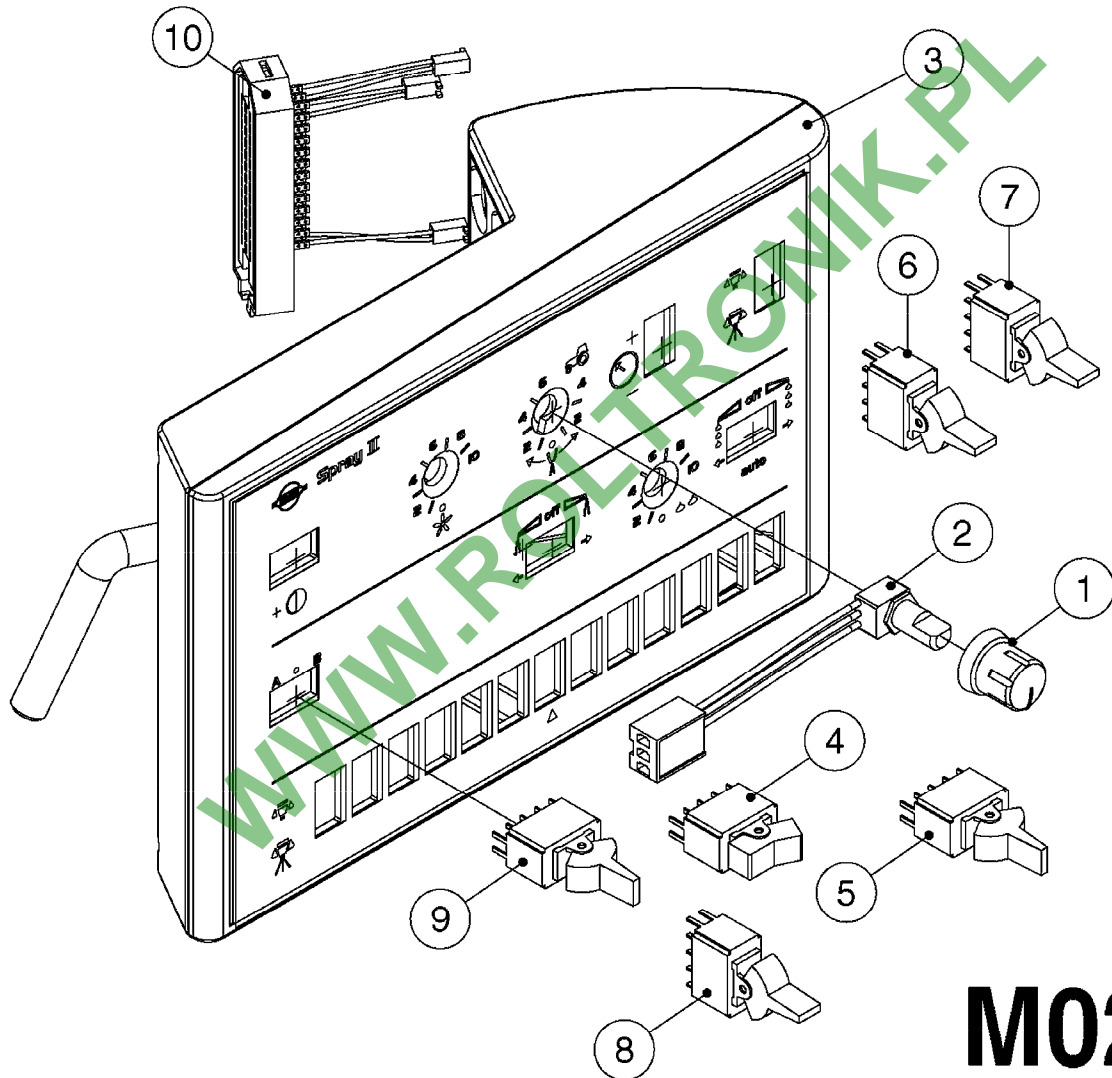

M0200

SPRAYBOX II
M0200-HIN, 01:01:16

Page 1
Date 16.03.2016 14:15

Pos.	parts-n°	order qty	description
1	26000400	1	KNOB F.FOAM ADJUST HC5500
2	26005300	1	POT.METER F. SPRAYBOX II
3	26010200	1	CONTROL BOX 2SEC, SPRAY BOX II
3	26010300	1	CONTROL BOX 3SEC, SPRAY BOX II
3	26010400	1	CONTROL BOX 4SEC, SPRAY BOX II
3	26010500	1	CONTROL BOX 5SEC, SPRAY BOX II
3	26010600	1	CONTROL BOX 6SEC, SPRAY BOX II
3	26010700	1	CONTROL BOX 7SEC, SPRAY BOX II
3	26010800	1	CONTROL BOX 8SEC, SPRAY BOX II
3	26010900	1	CONTROL BOX 9SEC, SPRAYBOX II
3	26011000	1	SPRAY CONT. II EVC 4 SEC. HAZ
3	26011100	1	SPRAY CONT. II EVC 5 SEC. HAZ
3	26011200	1	SPRAY CONT. II EVC 6 SEC. HAZ
3	26011300	1	SPRAY CONT. II EVC 7 SEC. HAZ
3	26013600	1	CONTROL BOX 13SEC, SPRAYBOX II
4	26020200	1	SWITCH ON-ON SP ROCKER RED
5	26020300	1	SWITCH ON-OFF-ON SP BLACK
6	26020400	1	SWITCH MOM-OFF-MOM SP YELLOW
7	26020600	1	SWITCH ON-ON SP GREEN
8	26020800	1	SWITCH ON-ON DP GREEN
9	26021000	1	SWITCH ON-OFF-ON DP BLACK
10	28031400	1	PLUG 39-POLE FEMALE HC5500

WWW.ROLTRONLINE.PL