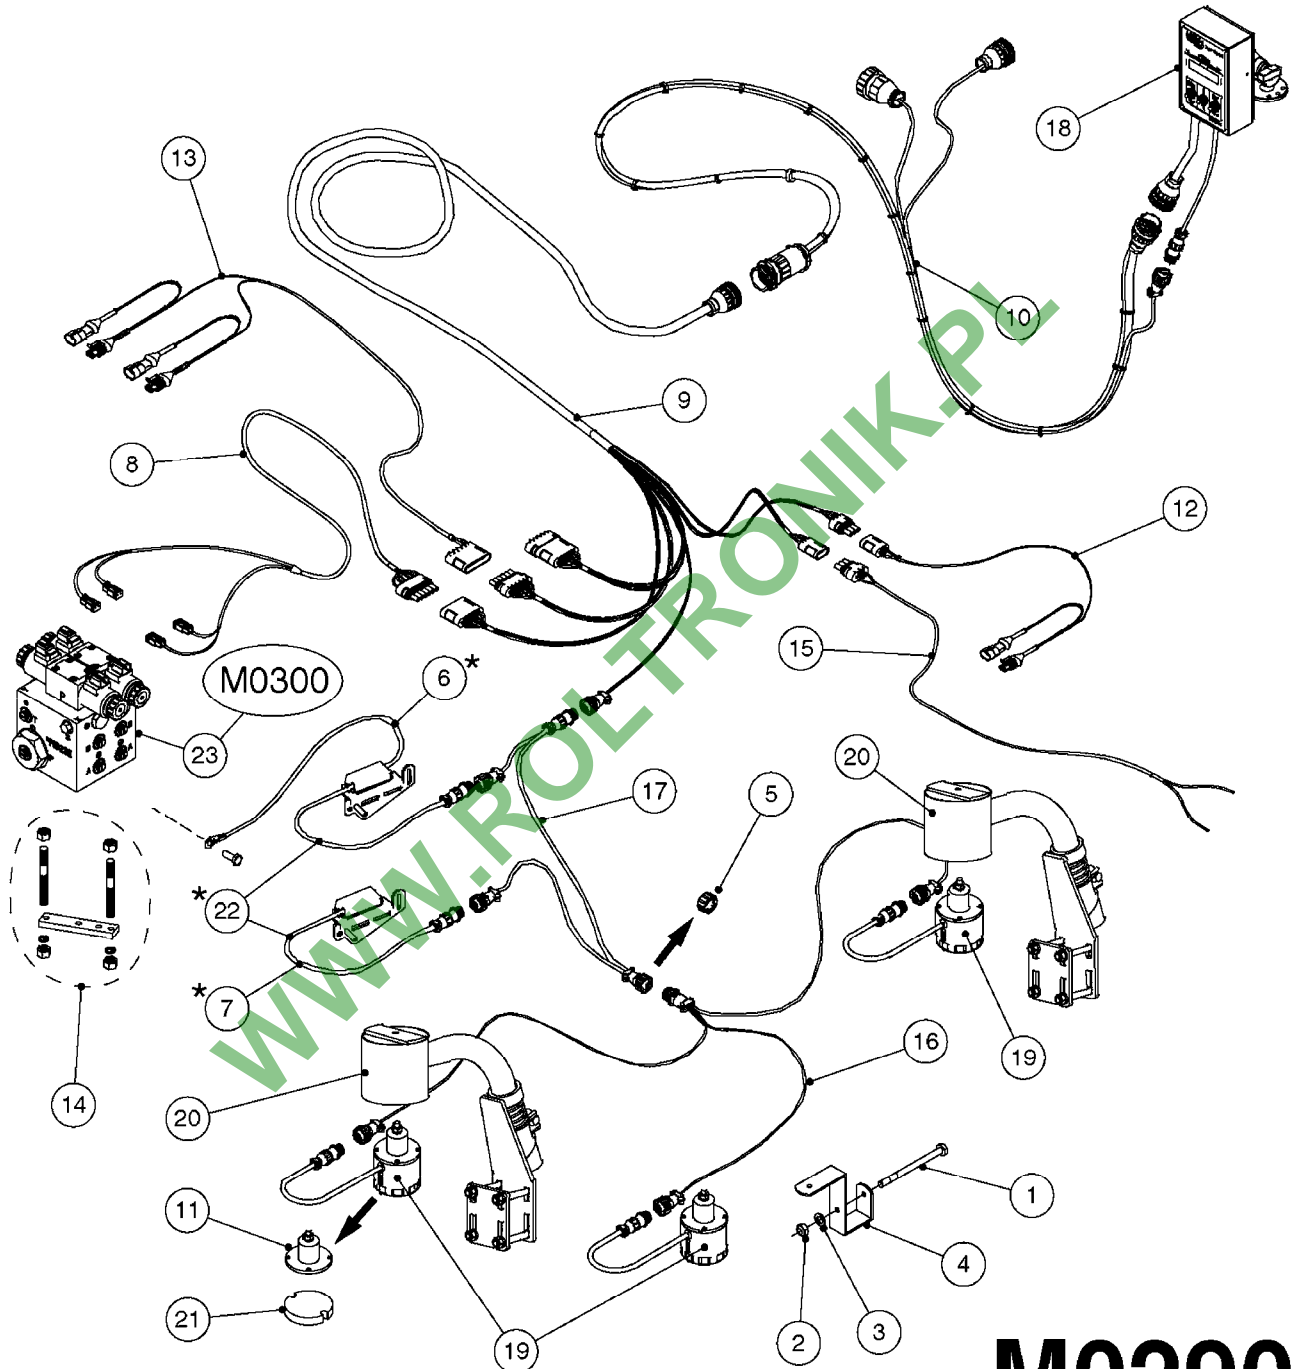

*CANNOT MIX OLD AND NEW STYLE ROLL SENSORS!

If replacing Norac P/N 44641 or 44642, must use pair of new style sensors (22).

Only new style sensors sold separately; (6) (Norac P/N 45000), (7) (Norac P/N 45001).

If unsure, pair of new style sensors works with all versions of UC4.

M0290

NORAC UC4 BOOM HEIGHT CONTROL
M0290-HIN, 01:01:16

Page 1

Date 16.03.2016 14:15

Pos.	parts-n°	order qty	description
1	410443	1	BOLT HEX 8.8 DEL M6X70
1	410605	1	BOLT HEX 8.8 DEL M6X80
2	460261	1	SPB/SPC BOOM
3	471124	1	NUT HEX M6X1 LOCK A2 DIN985
4	16128603	1	WASHER, M6, Ø18/ 6.4X 1.6, SS
4	16128703	1	BRACKET F. SENSOR 60X60 TUBE SPB/SPC BOOM
5	26016303	1	BRACKET F. SENSOR 50x50 TUBE
6	26025903	1	FORCE BOOM (FTZ)
7	26026003	1	CONNECTOR RING CPC #11 NORAC
8	26026600	1	NORAC UC4+ ROLL SENSOR W/TEMP. CONFIRM NORAC P/N 45000
8	28055603	1	NORAC UC4+ ROLL SENSOR CONFIRM NORAC P/N 45001
9	28049503	1	NORAC CABLE VAR.RT.VLV DIN
10	28049603	1	3-PIN CONNECTORS/HIRSCHMAN
11	28050303	1	NORAC CABLE VAR.RT.VLV DEUTSCH
12	28050703	1	2-PIN CONNECTORS/DEUTSCH
13	28054303	1	NORAC CABLE EXTENSION
14	28055503	1	NORAC POWER CABLE
15	28055703	1	NORAC RUBBER TOP&BOLT F.SENSOR
16	28085900	1	NORAC UC4+ OPEN CTR. CABLE
17	28086200	1	PARALIFT INTERFACE CABLE NORAC
18	28086300	1	NORAC VALVE MOUNTING HARDWARE
19	28086400	1	NORAC VALVE CABLE ROLL PIGTAIL
20	28086500	1	SENSOR BRANCH CABLE NORAC
21	28086600	1	CAN NODE DUAL CABLE NORAC
22	70112503	1	UC4 DISPLAY PANEL NORAC
23	78216100	1	UC4 ULTRASOUND SENSOR NORAC
			UC4 SENSOR MOUNTING BKT. NORAC
			FOAM DISC F. SENSOR NORAC
			UC4+ ROLL SENSOR KIT '11 HIN
			INCLUDES NORAC P/N 45000 & 45001
			NORAC VALVE BLOCK COMP, DEUTSCH CON.