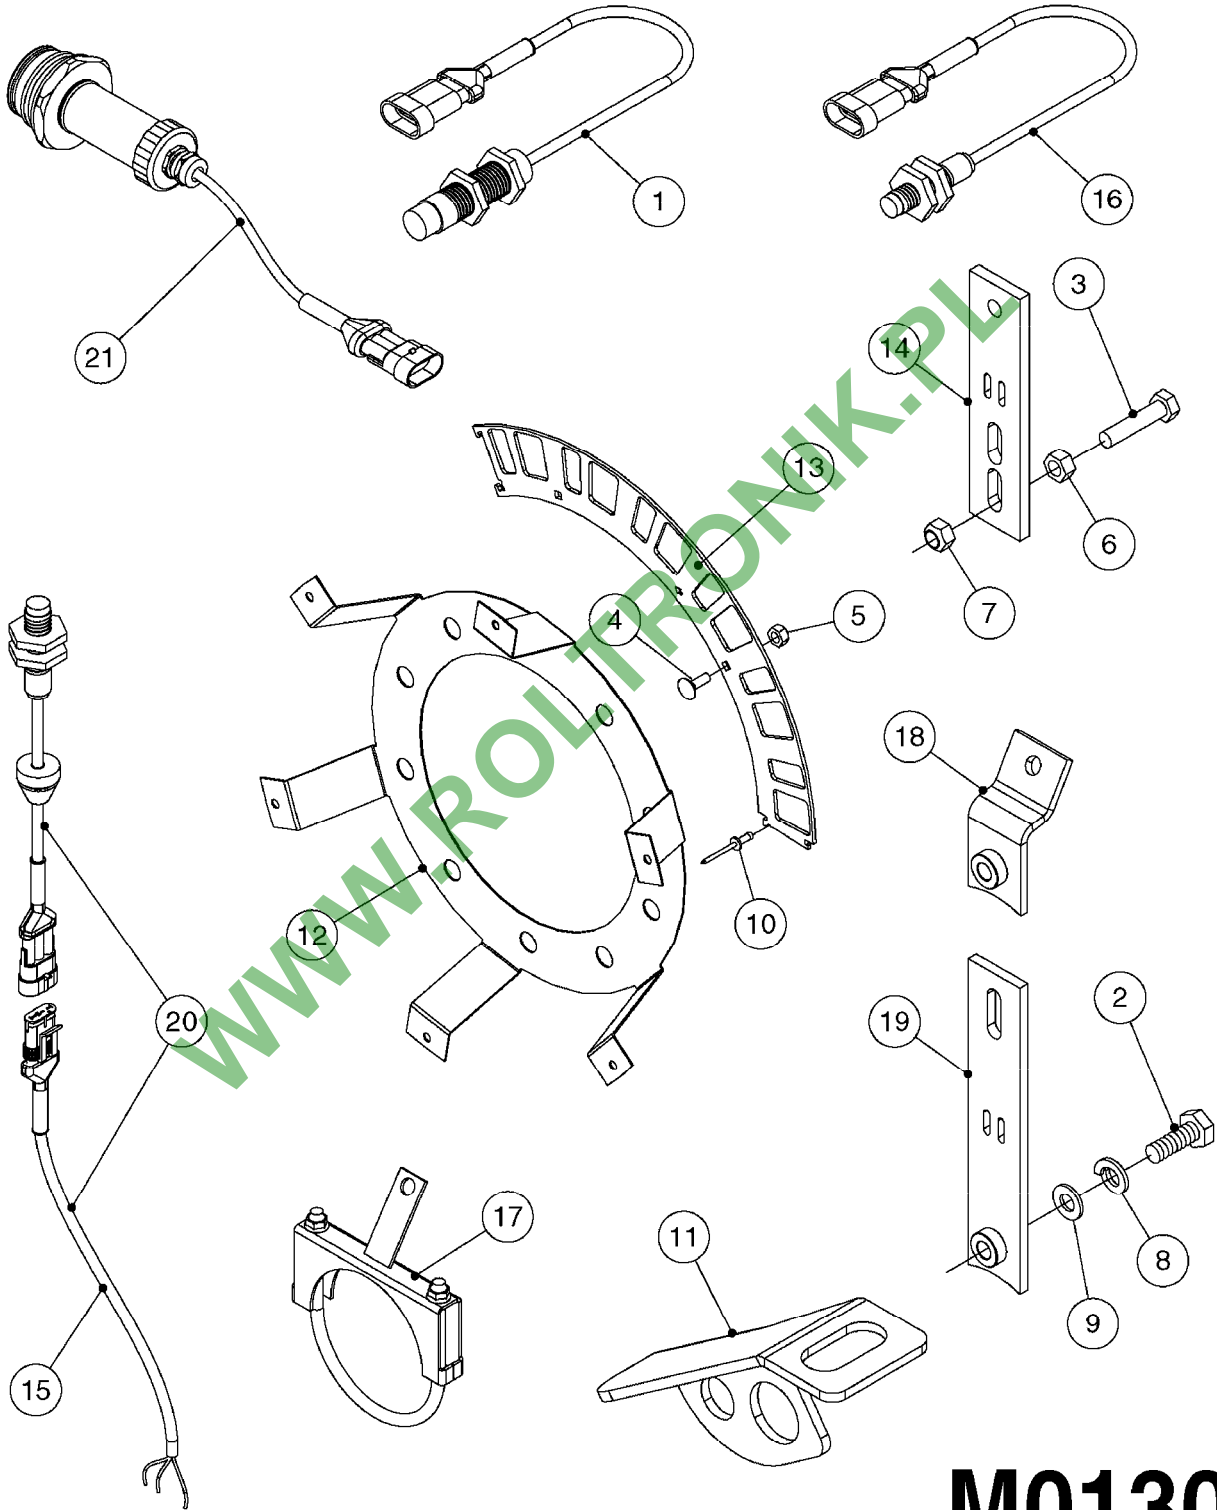

M0130

COMMON SENSORS AND BRACKETS
M0130-HIN, 01:01:16

Page 1

Date 16.03.2016 14:15

Pos.	parts-n°	order qty	description
1	285855	1	SENSOR INDUCTIVE M18 W/WIRE
2	430286	1	BOLT HEX 8.8 DEL M12X30 FT
3	430870	1	BOLT HEX 8.8 DEL M12X55 FT
4	440695	1	BOLT CARRIAGE M8X25
5	460143	1	NUT HEX M8 LOCK A2 DIN985
6	460386	1	NUT HEX M12X1.75
7	460703	1	NUT HEX M12X1.75 LOCK DIN985
8	470466	1	WASHER D21.1/D12.2X2.5 LOCK
9	471127	1	WASHER, M12, Ø24/13.0X 2.5, SS
10	480804	1	RIVET Ø4.8x14.5
11	16020300	1	BRACKET FOR SPEED SENSOR
12	16094703	1	WHEEL SENSOR MT BKT
13	16138203	1	SPEED SENSOR RING NCM 2009 1/3
14	16138403	1	PLATE F. SPEED SENSOR
15	26006100	1	CABLE L = 5.00M, AMP, MALE, 3P
16	28047500	1	SPEED SENSOR HM
17	61000603	1	SPEED SNS MNT CLAMP F/DLS 4.5"
18	61010703	1	SPEED SENSOR BKT NCM NON-S OLD
19	61015803	1	SPEED SENSOR BKT NCM 2010
20	72050100	1	TWIN RPM SENSOR HN
21	72534000	1	TANK LEVEL ELEC SENSOR KIT 9M

WWW.ROLTRONKPL