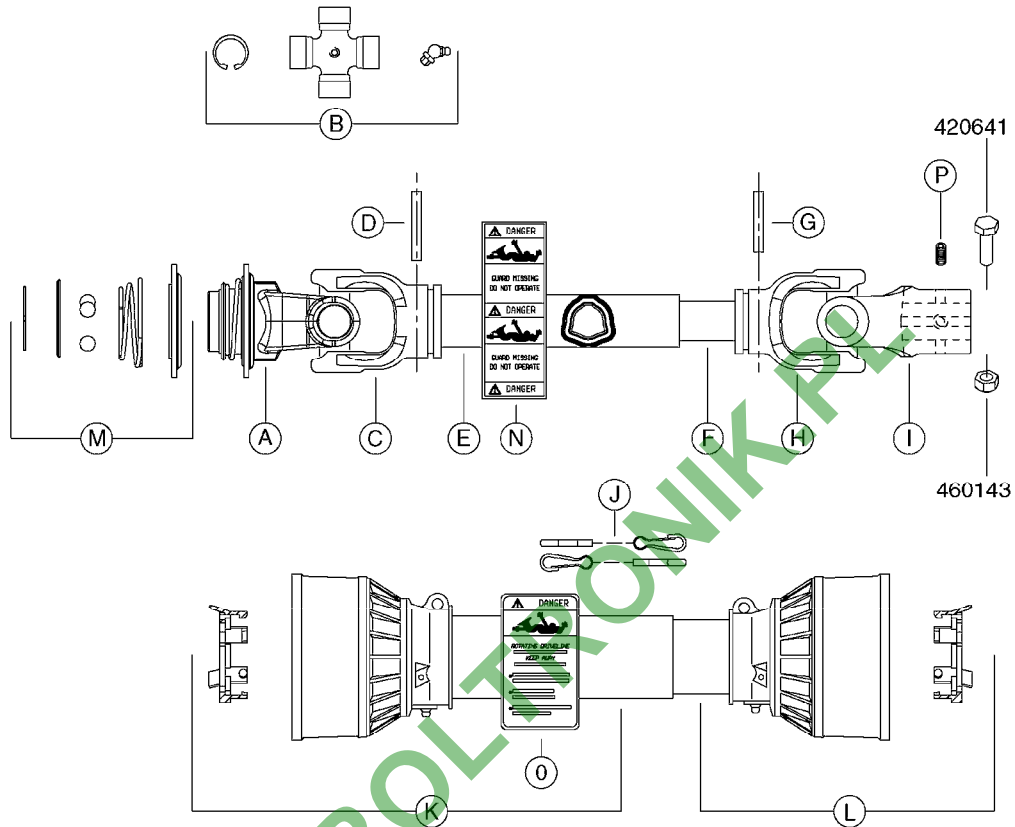

**COMPLETE ASSEMBLIES
WHOLEGOOD ITEMS**

PTO #	28021403	28021503	28021603
TRACTOR	1-3/8" 6 SPLINE	1-3/8" 21 SPLINE	1-3/4" 20 SPLINE
IMPLEMENT	D1"	D1"	D1"
LENGTH	1031/1501	1031/1499	1066/1519
A	28056703	28056803	28056903
B	289042	289042	28040503
C	28057003	28057003	28057103
D	28057203	28057203	28009803
E	28057303	28057303	28057403
F	28057503	28057503	28057603
G	28057703	28057703	28009903
H	28058503	28058503	28010103
I	28057803	28057803	28057903
J	28040703	28040703	28040703
K	28058003	28058003	28058103
L	28058203	28058203	28058303
M	28027903	28027903	28058403
N	28041803	28041803	28041803
O	28041903	28041903	28041903
P	450015	450015	450015

A0520