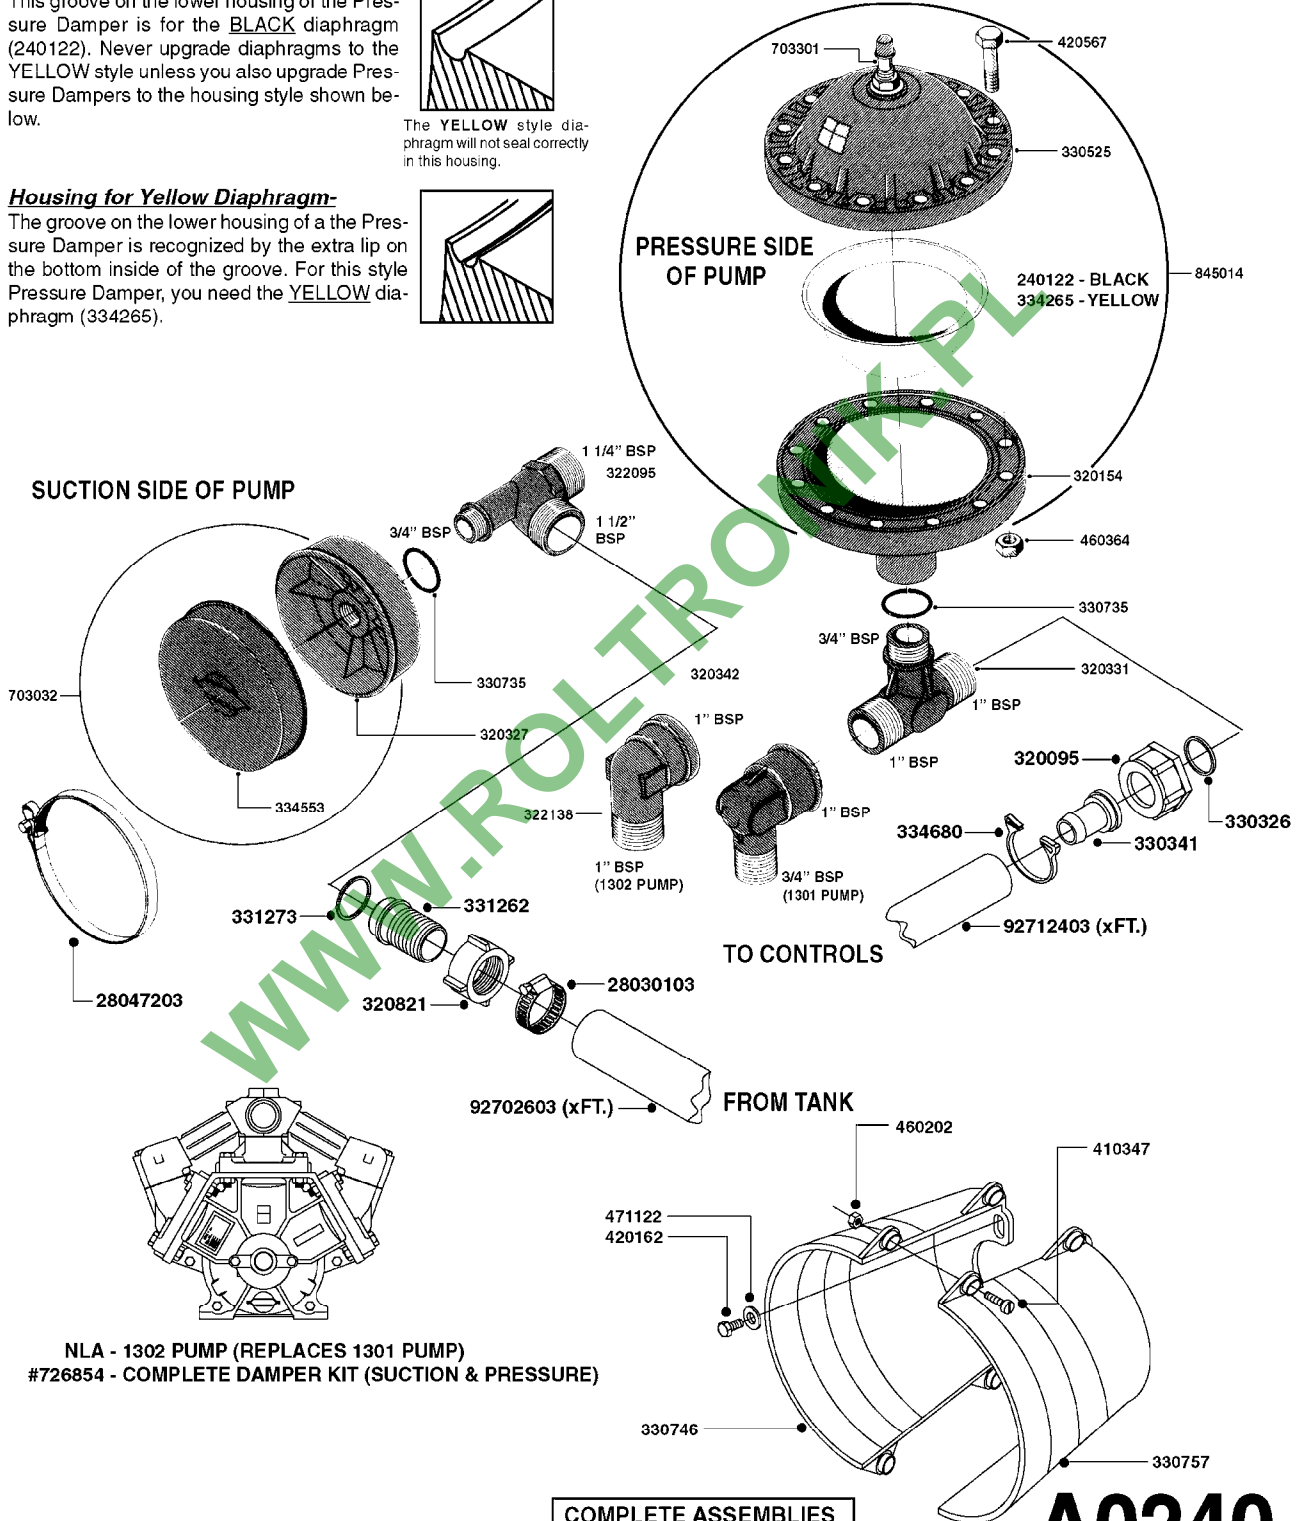

Housing for Yellow Diaphragm:

The groove on the lower housing of a the Pressure Damper is recognized by the extra lip on the bottom inside of the groove. For this style Pressure Damper, you need the YELLOW diaphragm (334265).