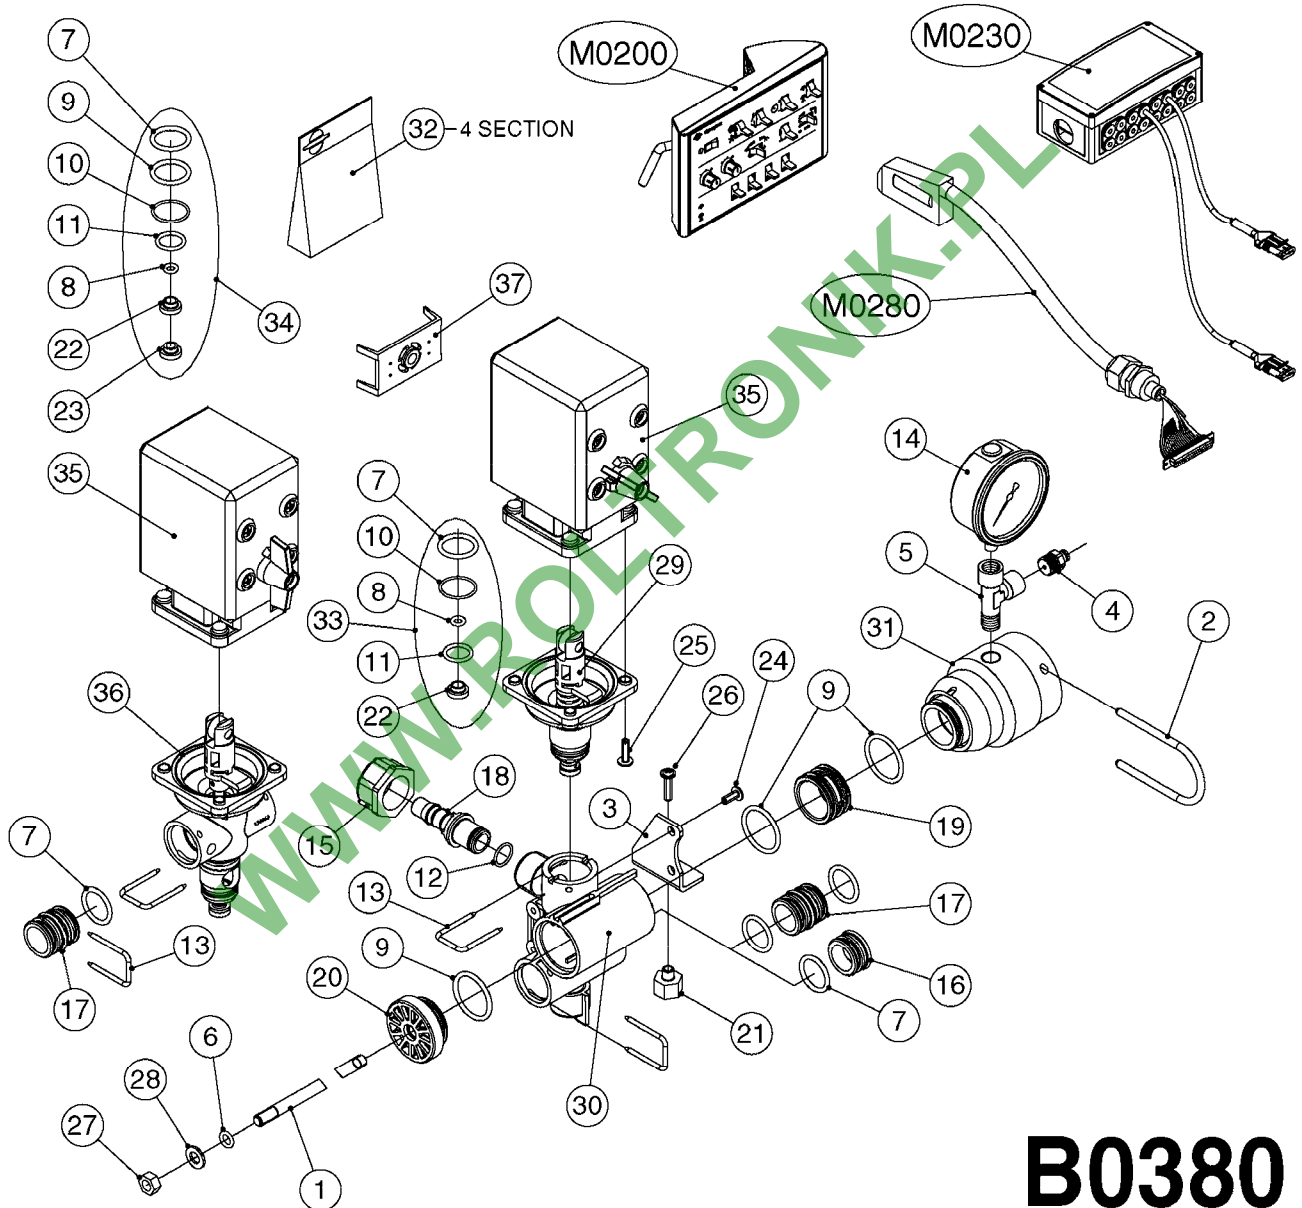

B0380

EVC, ECP, ECPC CONTROLS 39-PIN
B0380-HIN, 01:01:16

Page

1

Date

16.03.2016 14:13

Pos.	parts-n°	order qty	description
1	142214	1	STUD BOLT - M8X265, 3 SECTION 3 SECTION
1	145693	1	STUD BOLT - M8X330, 4 SECTION 4 SECTION
1	145928	1	STUD BOLT - M8X400, 5 SECTION 5 SECTION
1	146355	1	STUD BOLT - M8X540, 7 SECTION 7 SECTION
2	145996	1	FITT.DK S-67 FORK
3	167963	1	MOUNT BKT.F.EC BOOM SEC.
4	232230	1	QUICK COUPLER 1/4"BSP X 4 MM
5	232285	1	TEE 1/4"MALE RUN X 2 1/4"FEMAL
6	240947	1	O-RING D7.3X2.4 NITRIL
7	240951	1	O-RING D21.2X3 NITRIL
8	241323	1	O-RING D5.3X2.4 NITRIL
9	241441	1	O-RING D29.3X3
10	241673	1	O-RING D22.1X1.6
11	241861	1	O-RING D15.3X2.4 VITON
12	242594	1	O-RING D14 X 1.78 SCH.70-EPDM
13	270211	1	FITT.DK S25 FORK L=37.5
14	284269	1	GAUGE 2.5'BR BOTT.BAR16
15	320283	1	FITT.DK NUT 3/4"BSP
16	333583	1	END PIECE FOR BYPASS
17	333594	1	CONNECTING PIECE F. BYPASS
18	334044	1	FITT.DK HB 3/4' F. 3/4' CAP
19	334547	1	CONNECTING PIECE F. PRESSURE
20	334548	1	END COVER
21	334558	1	NUT HEX PLASTIC INSERT
22	334669	1	VALVE CONE D14/D7-SH 63 WHITE
23	334940	1	VALVE CONE D14/D6-SH 63 GREEN
24	440673	1	SCREW F.PLASTIC 5X12 SS
25	440675	1	SCREW F. PLASTIC 5X16 SS
26	440677	1	SCREW F. PLASTIC 5X20 SS
27	460817	1	NUT HEX M8 STAINLESS DIN 934
28	471126	1	WASHER, M8, Ø16/ 8.4X 1.6, SS
29	725257	1	SPINDLE SECT. F/EC DISTRIBUTOR
30	728010	1	DISTRIB HOUSING W/CONST PR GRN
31	731811	1	FITT.DK ADAPTOR S67 EC BOOM SE
32	750271	1	O-RING KIT F.EC/4 CONTROL UNIT
33	755726	1	O-RING KIT F.EC/ESC SEC.VALVE
34	755754	1	GASKET SET EVC DIST
35	72048000	1	MOTOR, DISTRIBUTION 1:300
36	72117600	1	SPINDLE EVC DIST
37	72137200	1	MCROSWCH ASSY F.Boom VLV 300:1