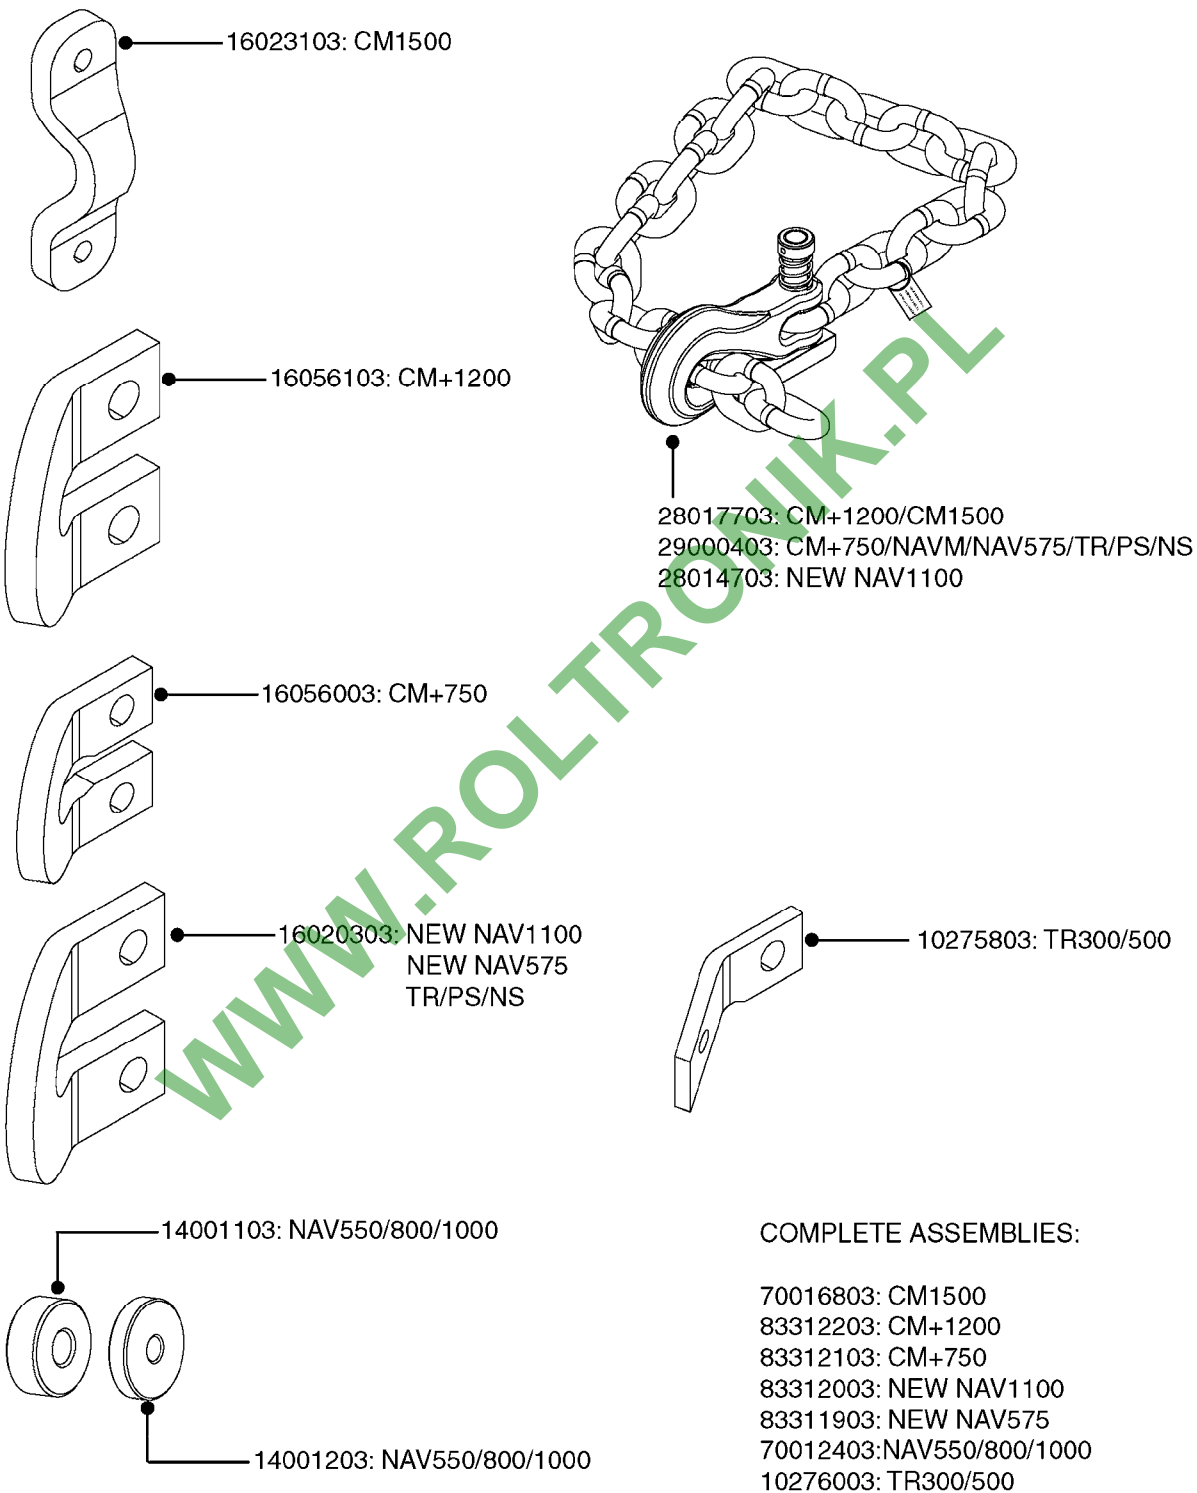

K0770

SAFETY CHAINS
K0770-HIN, 01:01:16

Page 1

Date 16.03.2016 14:14

parts-n°	order qty	description
10275803	1	CHAIN BKT. FOR TR300/500/TX650
10276003	1	SAFETY CHAIN KIT TR300/500
14001103	1	MOUNTING HUB F. SAFETY CHAIN
14001203	1	MNT WASHER F. SAFE CHAIN KIT
16020303	1	SAFETY CHAIN MNT.BRKT.30,400LB
16023103	1	SAFETY CHAIN MNT.BRKT.40,500LB
16056003	1	SAFETY CHAIN MNT.BRKT.16100 lb
16056103	1	SAFETY CHAIN MNT.BRKT.40500 lb
28014703	1	SAFETY CHAIN 30,400LBS CERT.
28017703	1	SAFETY CHAIN 40,500LBS CERT.
29000403	1	SAFETY CHAIN CERT 16100LB
70012403	1	*SAFETY CHAIN KIT 16100LB NAV
70016803	1	SAFETY CHAIN KIT CM1500
83311903	1	SAFTY CHAIN KIT 575 NAV.
83312003	1	SAFETY CHAIN KIT 1100 NAV.
83312103	1	SAFETY CHAIN KIT CM+750
83312203	1	SAFETY CHAIN KIT CM+1200

WWW.ROLTRONIK.PL