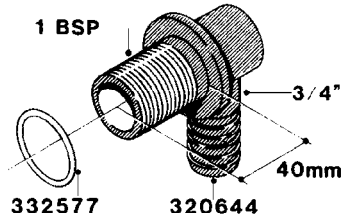

L0060

FITTINGS - BULKHEAD
L0060-HIN, 01:01:16

Page 1

Date 16.03.2016 14:14

parts-n°	order qty	description
141046	1	NUT 3/8" BSP
141341	1	NUT 1/4' BSP
240284	1	O-RING D82,5/75 X 3,5
320456	1	FITT.DK BULKHEAD 1"BSP DOUBLE
320467	1	FITT.DK BULKHEAD 1"BSP SINGLE
320471	1	FITT.DK NUT 1" BSP JAMB
320541	1	FITT.DK BULKHEAD 2-1/2'BSP SIN
320552	1	FITT.DK NUT 2-1/2' BSP JAMB
320644	1	FITT.DK ELB.3/4"HB X 1" BSP
320784	1	FITT.DK CAP 1-1/2" BSP
320795	1	FITT.DK NUT 1-1/2" BSP JAMB
320935	1	FITT.DK BULKHEAD 1/4' BSP SING
320946	1	FITT.DK BULKHEAD 3/8' BSP SING
321296	1	FITT.DK BULKHEAD 1/2" BSP SING
321307	1	FITT.DK NUT 1/2" BSP JAMB
321333	1	FITT.DK BULK 1-1/2" X 1"F BSP
330061	1	O-RING D16/D11X2,5
330072	1	O-RING D53.5/D45.5X4
330212	1	O-RING D19/D14X2.4 F.1/2"NUT
332577	1	O-RING D38/D30X4 F.1" PUR.
332592	1	O-RING D26/D20X3

WWW.ROLTRONIK.PL