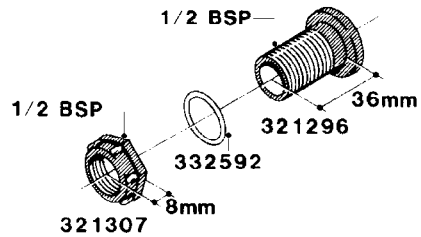

L0060

FITTINGS - BULKHEAD
L0060-HIN, 01:01:16

Page 1

Date 16.03.2016 14:14

parts-n°	order qty	description
141046	1	NUT 3/8" BSP
141341	1	NUT 1/4' BSP
240284	1	O-RING D82,5/75 X 3,5
320456	1	FITT.DK BULKHEAD 1"BSP DOUBLE
320467	1	FITT.DK BULKHEAD 1"BSP SINGLE
320471	1	FITT.DK NUT 1" BSP JAMB
320541	1	FITT.DK BULKHEAD 2-1/2'BSP SIN
320552	1	FITT.DK NUT 2-1/2' BSP JAMB
320644	1	FITT.DK ELB.3/4"HB X 1" BSP
320784	1	FITT.DK CAP 1-1/2" BSP
320795	1	FITT.DK NUT 1-1/2" BSP JAMB
320935	1	FITT.DK BULKHEAD 1/4' BSP SING
320946	1	FITT.DK BULKHEAD 3/8' BSP SING
321296	1	FITT.DK BULKHEAD 1/2" BSP SING
321307	1	FITT.DK NUT 1/2" BSP JAMB
321333	1	FITT.DK BULK 1-1/2" X 1"F BSP
330061	1	O-RING D16/D11X2,5
330072	1	O-RING D53.5/D45.5X4
330212	1	O-RING D19/D14X2.4 F.1/2"NUT
332577	1	O-RING D38/D30X4 F.1" PUR.
332592	1	O-RING D26/D20X3

WWW.ROLTRONIK.PL