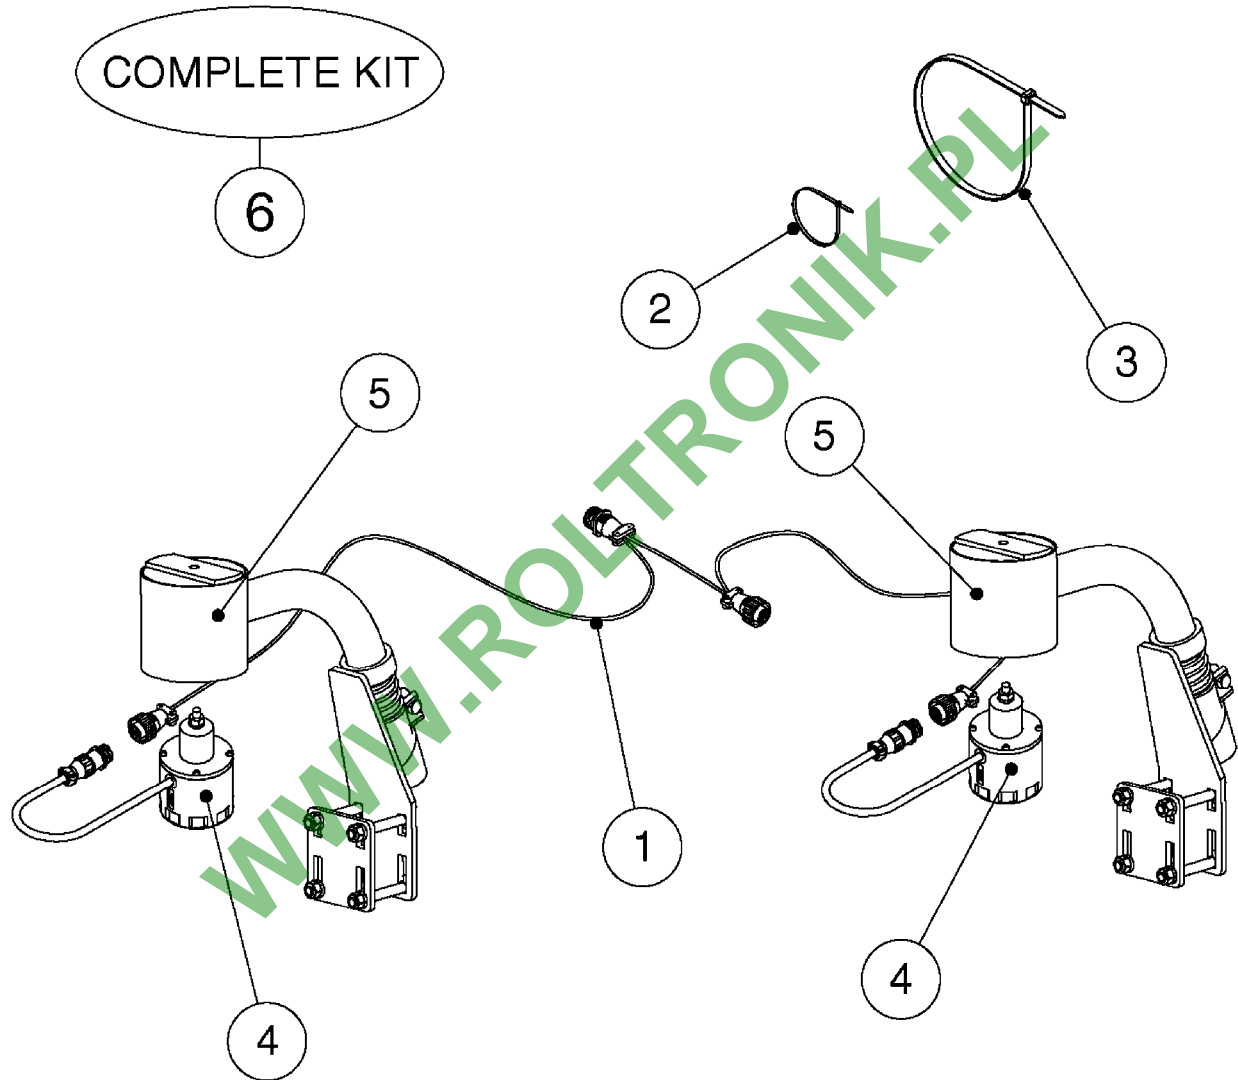

M0360

NORAC SEVERE TERRAIN KIT
M0360-HIN, 01:01:16

Page 1

Date 16.03.2016 14:15

Pos.	parts-n°	order qty	description
1	26030300	1	NORAC SEVERE TERRAIN CABLE
2	28024103	1	TIE STRAP L=8" x W=3/16"
3	28025203	1	TIE STRAP L=23" x W=1/2"
4	28086400	1	UC4 ULTRASOUND SENSOR NORAC
5	28086500	1	UC4 SENSOR MOUNTING BKT. NORAC
6	72591600	1	NORAC HC SEVERE TERRAIN KIT

WWW.ROLTRONIK.PL