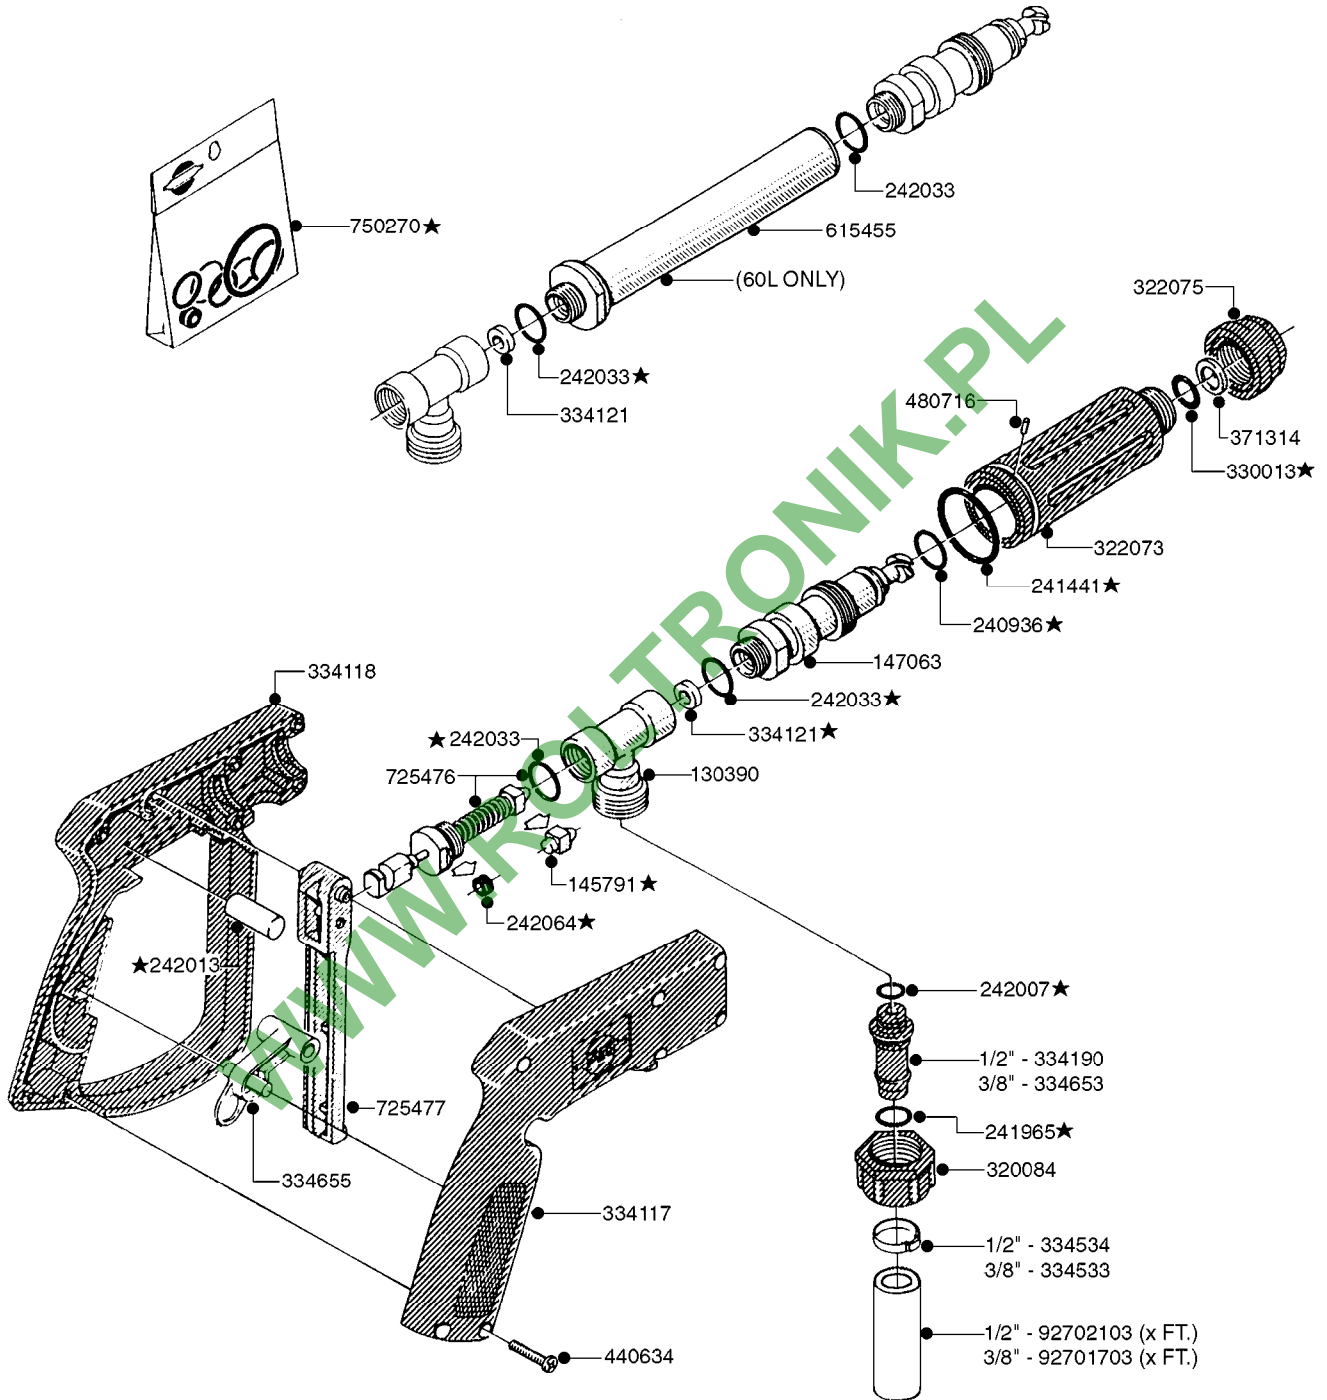

COMPLETE ASSEMBLY:
843197 - 60L
843196 - 60S

COMPLETE ASSEMBLIES
WHOLEGOODS ITEMS

K0480

HANDGUN TYPE 60S/60L POST 95
K0480-HIN, 01:01:16

Page 1

Date 16.03.2016 14:14

parts-n°	order qty	description
130390	1	TEE 3/8'X 1/2' BSP F.TYPE 60S
145791	1	CONE FOR ON/OFF
147063	1	SWIRL F.SPRAY GUN TYPE 60
240936	1	O-RING D13.3X2.4 NITRIL
241441	1	O-RING D29.3X3
241965	1	O-RING 12.1 X 1.6
242007	1	O-RING D9.1X1.6
242013	1	SPRING RUBBER F/TRIGGER
242033	1	O-RING
242064	1	SLEEVE RUBBER 3X8X4MM
320084	1	FITT.DK NUT 1/2" BSP
322073	1	HOUSING F.SWIRL TYPE 60S H.G.
322075	1	HOUSING F. NOZZLE
330013	1	O-RING D15/D10X2.5 F.3/8"NUT
334117	1	HANDLE PIECE RIGHT F.60S/60L
334118	1	HANDLE PIECE LEFT F.60S/60L
334121	1	SEAT FOR ON-OFF TYPE
334190	1	FITT.DK HB 1/2' F. PISTOL 60S
334533	1	CLAMP HOSE PLASTIC 3/8"
334534	1	CLAMP HOSE PLASTIC 1/2"
334653	1	FITT.DK HB 3/8' F.HANDGUN
334655	1	TRIGGER SAFETY F.60S/60L GUN
371314	1	NOZZLE CERAMIC 1099-20
440634	1	SCREW 5/8"
480716	1	PIN D3X6 STAINLESS
615455	1	TUBE F.LANCE TYPE 60L
725476	1	SPINDLE
725477	1	TRIGGER
750270	1	GASKET KIT F.SPRAY GUN
843196	1	GUN, MODEL 60S
843197	1	HANDGUN KIT TYPE 60 LONG
92701703	1	HOSE R X3/8" X300PSI WP X0012"
92702103	1	HOSE R X1/2" X300PSI WP X0012"

WWW.POLTRONIK.PL