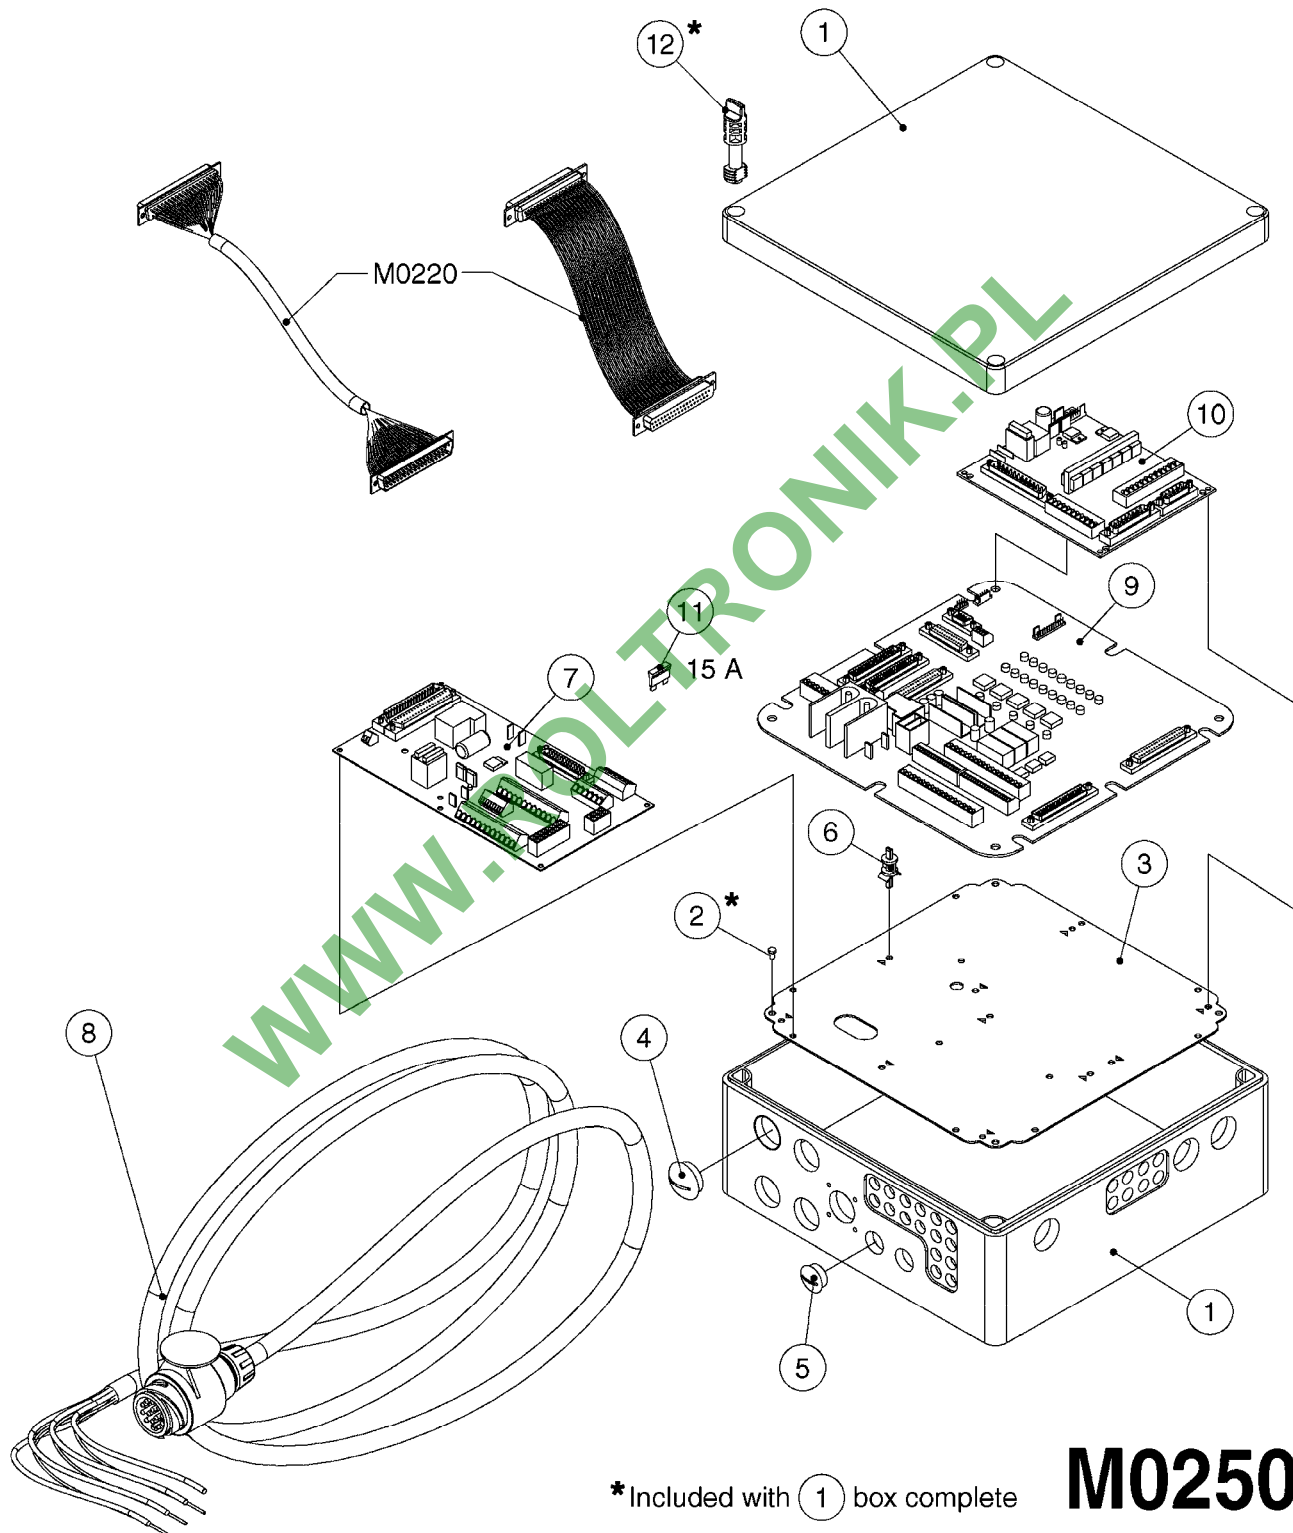

JOB COM AND BREAK OUT
M0250-HIN, 01:01:16

Page 1

Date 16.03.2016 14:15

Pos.	parts-n°	order qty	description
1	391095	1	BOX COMPL. 300X300X135 DRILLED
2	440673	1	SCREW F.PLASTIC 5X12 SS
3	16132400	1	PLATE 1.5X270X270/JOB COMPUTER
4	26004600	1	PLUG F.DRILLED HOLE 21MM
5	26004700	1	PLUG F.DRILLED HOLE 13.5MM
6	26005100	1	CONNECTOR FOR PCB, PLASTIC
7	26005500	1	PCB BREAKOUT BOX EL BOX CM"05"
8	26013800	1	CABLE HC6500 JOB COM TO CABIN
9	26016700	1	JOB COM PCB HW2.1 FOR HC6500
9	72289900	1	JOB COM PCB COMMANDER 44/6600
9	72369300	1	JOB COM PCB NCM44/6600 REFURB.
10	26029200	1	DAH PCB F. JOB COM NCM '09
11	28048600	1	FUSE AUTO 15 AMP.
12	28091400	1	FINGER SCREW F.BOX 300X300X135

WWW.ROLTRONIK.PL