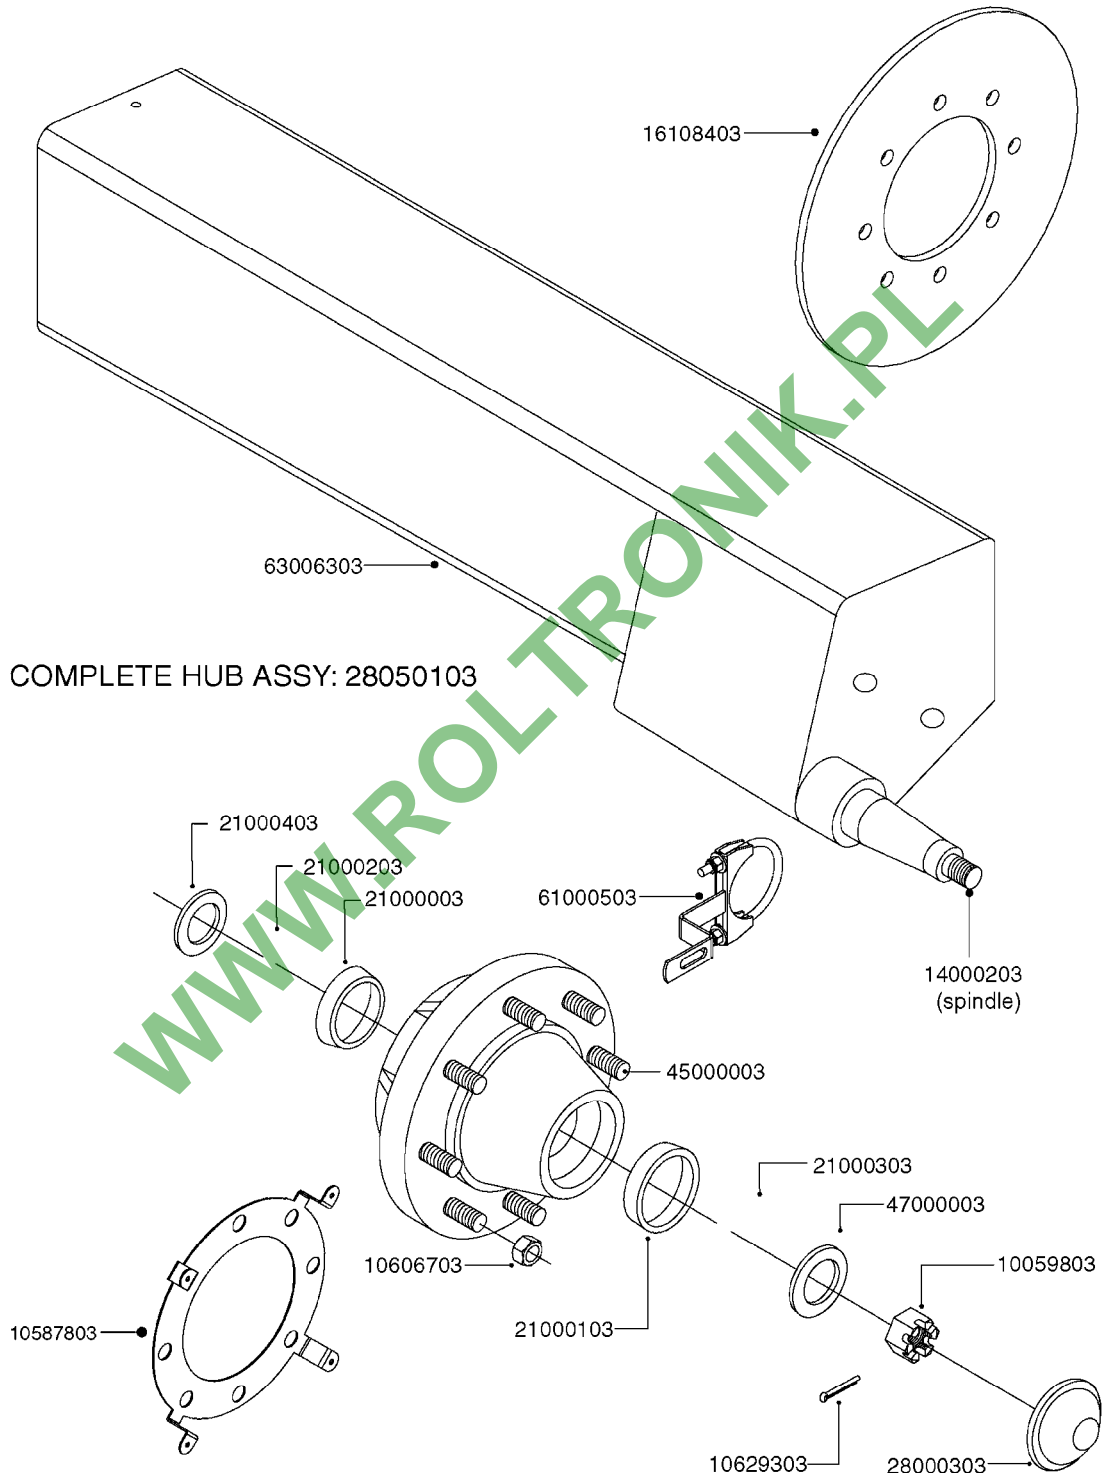

HUB ASSY 3" SPINDLE NAV 575
E0760-HIN, 01:01:16

Page 0

Date 16.03.2016 14:14

HUB ASSY 3" SPINDLE NAV 575
E0760-HIN, 01:01:16

Page 1

Date 16.03.2016 14:14

parts-n°	order qty	description
10059803	1	NUT HEX NF 1"
10587803	1	MAG MNT F. SPEED SNS 8 BOLT
10606703	1	NUT HEX NF 5/8" FLANGED F.STUD
10629303	1	PIN, COTTER 7/32" X 1.75" LONG
14000203	1	SPINDLE 3" X 16" W/NUT &WASHER
16108403	1	REINFORCEMENT RING 8-8-6 HUB FOR NON-REINFORCED 3/8" RIMS ONLY
21000003	1	BEARING INNER CUP #382A
21000103	1	BEARING OUTER CUP #LM501310
21000203	1	BEARING INNER CONE #387AS
21000303	1	BEARING OUTER CONE #LM501349
21000403	1	SEAL GREASE #CR29968
28000303	1	DUST CAP #1609
28050103	1	HUB F 3" 758 7500# PACKAGE
45000003	1	STUD BOLT 5/8" X 2-1/2"
47000003	1	WASHER SPNDL 3" 1.12X2.1 .25TK
61000503	1	SPEED SNS MNT CLAMP - 3"
63006303	1	AXLE INSERT W/M SUS. 575 NAV

WWW.ROLTRONIK.PL