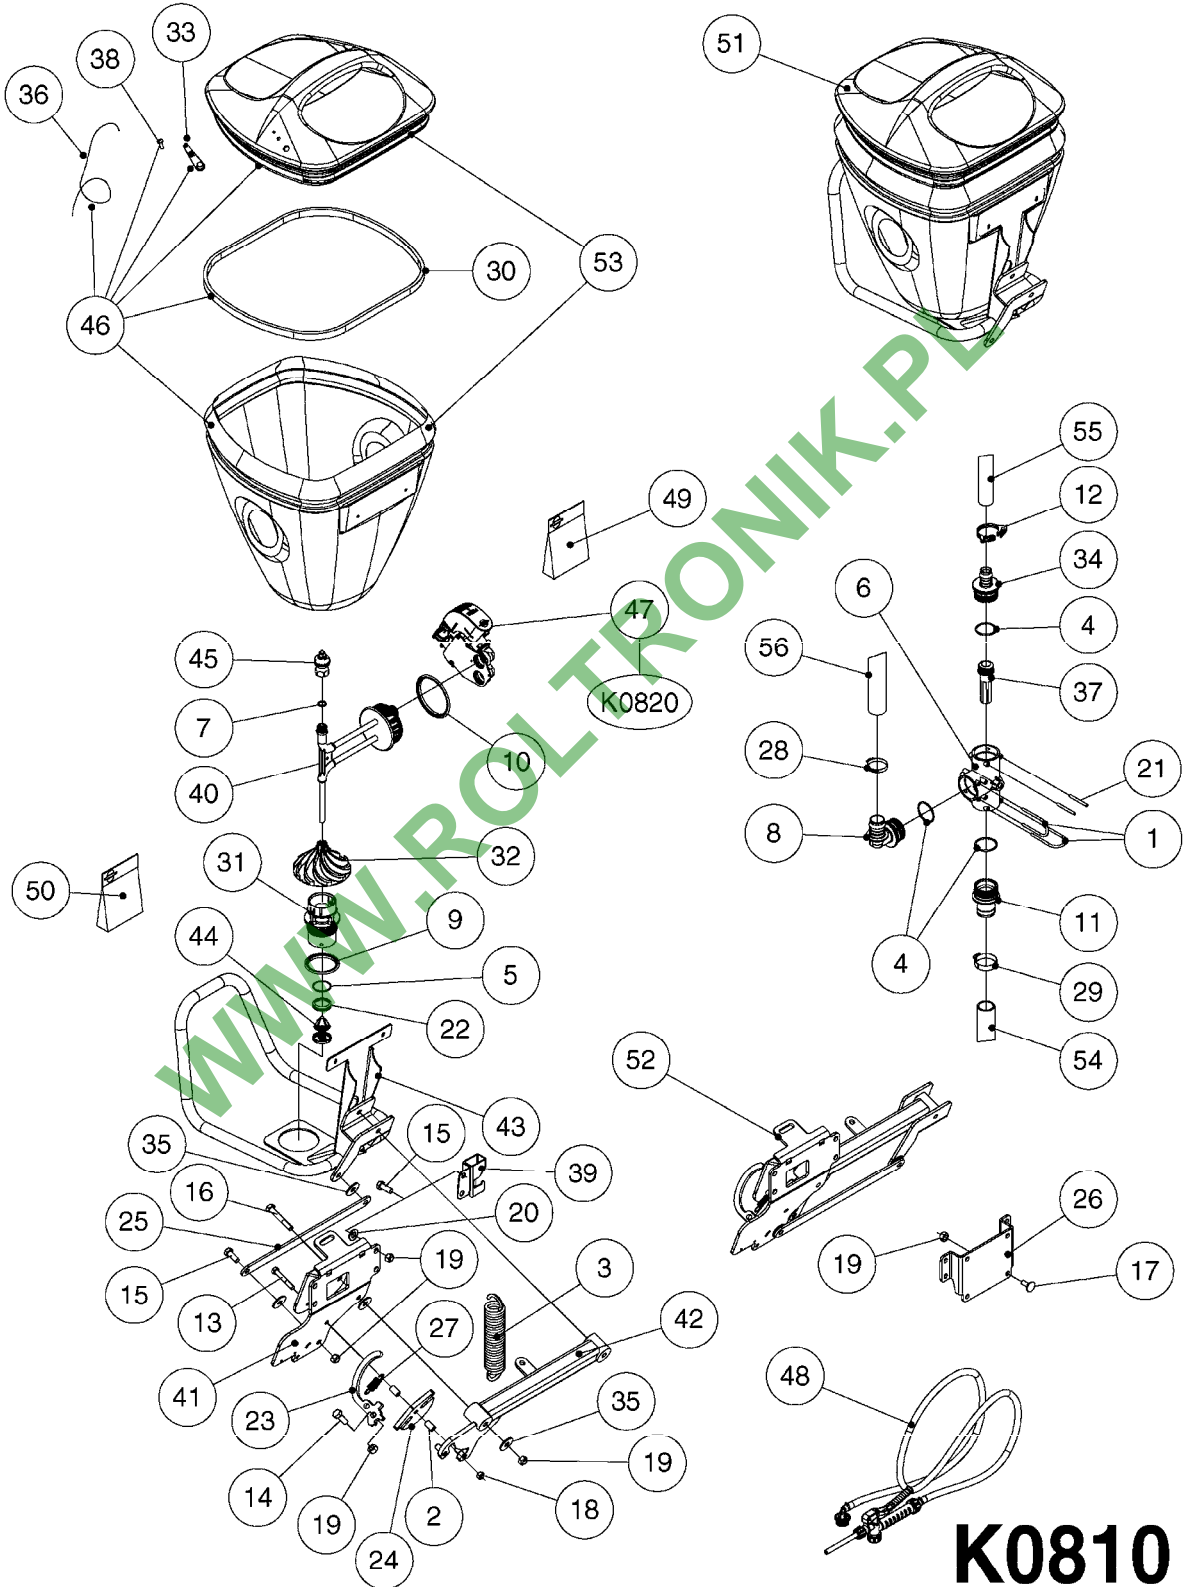

K0810

TURBOFILLER
K0810-HIN, 01:01:16

Page 1
Date 16.03.2016 14:14

Pos.	parts-n°	order qty	description
1	145996	1	FITT.DK S-67 FORK
2	146312	1	BUSHING D13.0/D10.0X22MM
3	220929	1	DRAW SPRING D45.0/7.0-240.0
4	242353	1	O-RING D44.2X3.0 VITON F.S-67
5	242504	1	O-RING D35x2 NITRIL
6	322224	1	FITT.DK S-67 TEE
7	330212	1	O-RING D19/D14X2.4 F.1/2"NUT
8	334244	1	FITT.DK S-67 ELB.1-1/4"
9	334261	1	GASKET F. S-67 BULKHEAD
10	334262	1	GASKET F.S-93 BULKHEAD
11	334444	1	FITT.DK S-67 STR.1-1/2" PVC
12	334680	1	CLAMP HOSE PLASTIC 1"
13	421222	1	BOLT HEX 8.8 DEL M10X75 FT
14	430286	1	BOLT HEX 8.8 DEL M12X30 FT
15	430323	1	BOLT HEX 8.8 DEL M12X60
16	430846	1	BOLT HEX 8.8 DEL M12X80
17	451070	1	CARRIAGE BOLT M12X30
18	460423	1	NUT HEX M10X1.5 LOCK
19	460703	1	NUT HEX M12X1.75 LOCK DIN985
20	471125	1	WASHER, M6, Ø12/ 6.4X 1.6, SS
21	480779	1	PIN D5X55 SPLIT
22	14103100	1	SEAT F.CHECK VALVE D40.8 2010
23	16205100	1	LOCK HANDLE 132.8 X 125.8
24	16206900	1	PLATE 117.8 X 74.1
25	16221900	1	GUIDE BAR F. CHEMFILL NAV
26	16290100	1	TURBOFILL BRACKET FOR RANGER
27	22096300	1	TENSTON SPRING D15/1.5 L=60.75
28	28030003	1	CLAMP HOSE GEAR P1" 6716
29	28030103	1	CLAMP HOSE GEAR P5/4-S1.5"6724
30	28084800	1	GASKET D415 W=20 H=10 NEOPRENE
31	32237100	1	LEAD IN S67 CHECK VALVE
32	33512400	1	ROTATOR FLUID D 128
33	33514700	1	AIR VALVE F. TURBO FILL
34	39120900	1	FITT.DK S67 STR.1" 1RG INSIDE
35	39122500	1	DISC D36, HOLE D12.5 T=3
36	39124200	1	POLY STRING Ø 1.5 X 800
37	39131300	1	EJECTOR NOZZLE Ø8.0 TURBOFILL
37	39131400	1	EJECTOR NOZZLE Ø10.2 TURBOFILL
37	39131500	1	EJECTOR NOZZLE Ø12.2 TURBOFILL
38	44074500	1	PT SCREW 40X10 WN5451/TORX 20IP SS
39	61020700	1	BRACKET F.WAND NAV'07 PAINTED
40	63062200	1	RINSETUBE D12 SS TURBOFILL
41	63067400	1	CONSOLE F. CHEMFILL NAV
42	63067500	1	BRACKET F. CHEMFILL NAV
43	63067600	1	HEAD BRACE F. CHEMFILL NAV
44	72089900	1	CHECK VALVE S67 SUBASMBLY.2001
45	72317300	1	NOZZLE/FLUSH F. RINSE CF/NCM
46	72479600	1	TURBOFILL TANK+LID+ETC. COMPL NAVIGATOR HOPPER 9.25 GAL (35 L)
46	72950100	1	CHEMFILLER HOPPER W/LID 25L RANGER HOPPER 6.5 GAL (25 L)
47	72482000	1	MANIFOLD S25 CHEMFILL
48	72526700	1	PLAST.TRIGGER+HOSE+TUBE
49	72530700	1	REP.KIT F.MANIFOLD S25 TURBO
50	72530800	1	KIT LOCKING DEVICE F.TURBOFILL
51	72539900	1	TURBOFILL HOPPER W/BRKT 35L NAVIGATOR HOPPER 9.25 GAL (35 L)
51	72738800	1	TURBOFILL HOPPER W/BRKT 25L RANGER HOPPER 6.5 GAL (25 L)
52	72540100	1	TURBOFILL MOUNTING BRACKET
53	72593600	1	TURBOFILL TANK+LID 25L