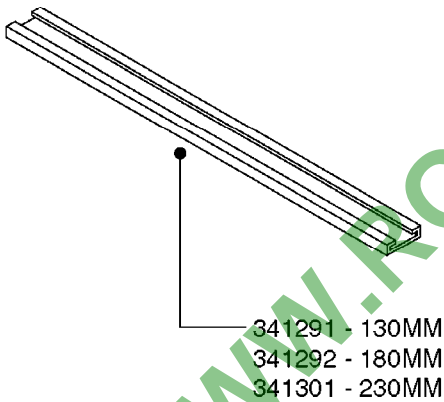

Hose Size	Pressure	Suction	Clamp Code
3/8"	28029803		6706
1/2"	28029803		6706
3/4"	28029903		6712
1"	28030003	28029903	6716
1-1/4"	28030103		6724
1-1/2"		28030103	6724
2"		28030203	235-67
2-1/2"		28030303	235-74
3"		28030403	235-82

L0130