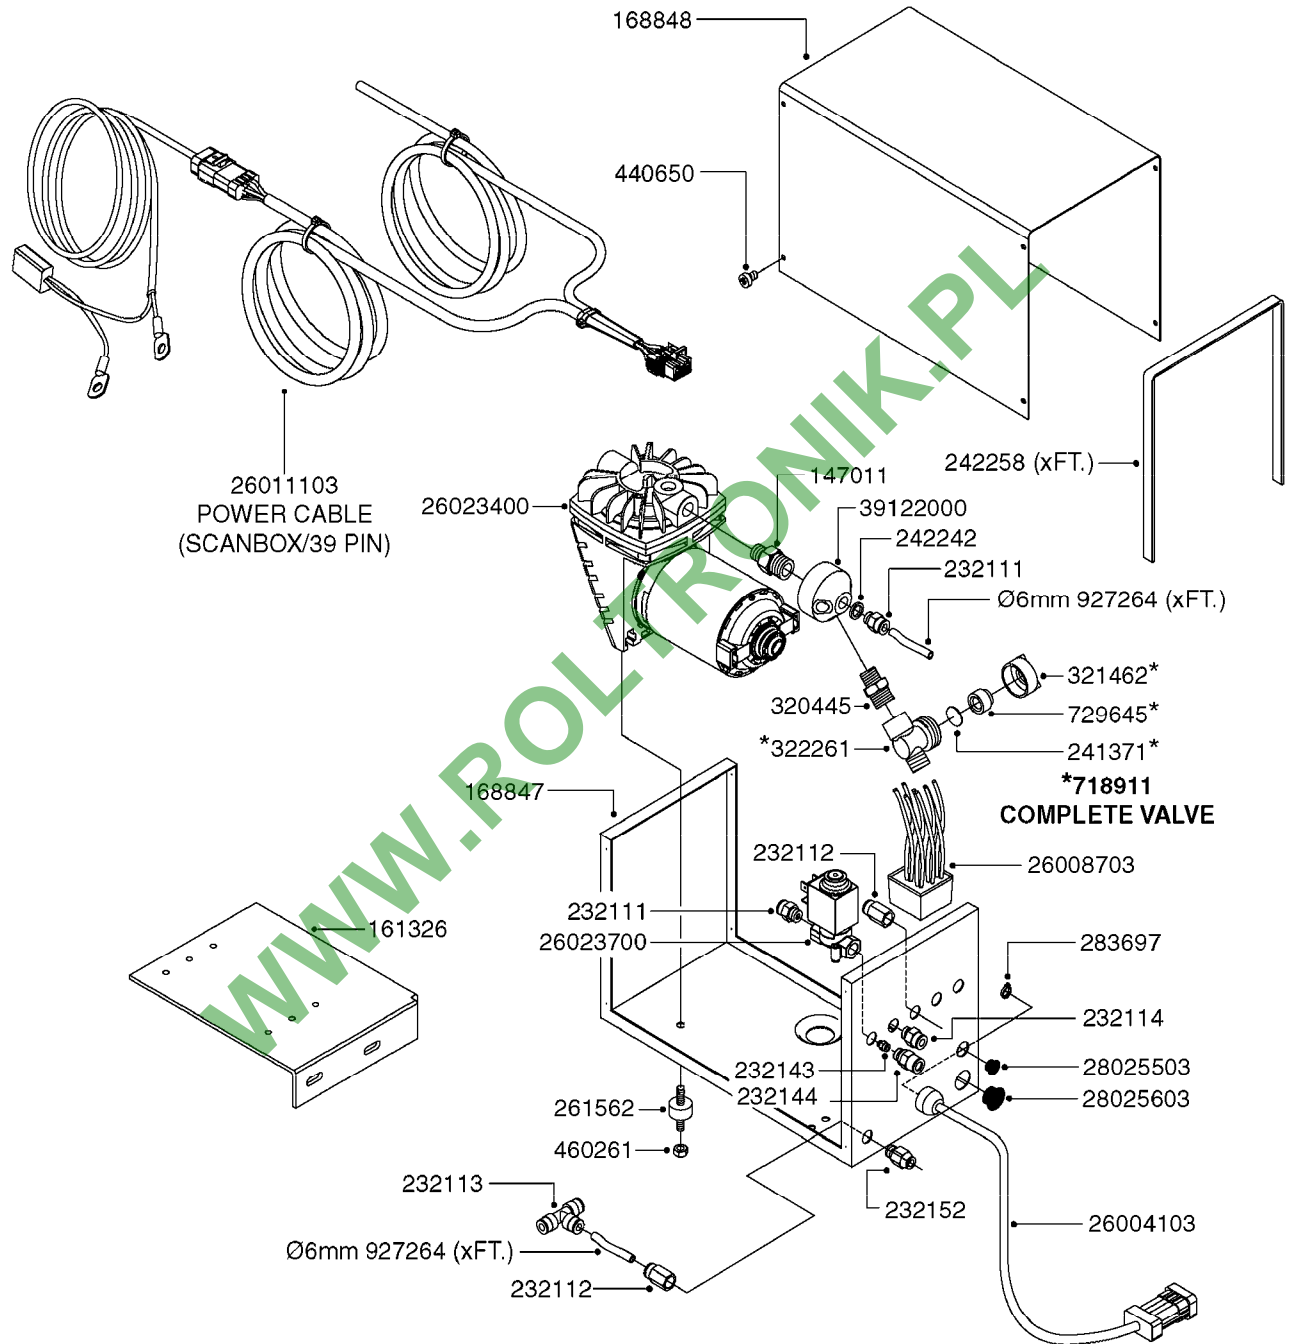

**FOR HOSES AND HOSE  
CLAMPS, SEE L0120 & L0130**

**K0360**

FLUSH SYSTEM - RANGER  
K0360-HIN, 01:01:16

Page 1  
Date 16.03.2016 14:14

Pos.	parts-n°	order qty	description
1	145995	1	FITT.DK S-53 FORK
2	145996	1	FITT.DK S-67 FORK
3	145996	1	FITT.DK S-67 FORK
			S-67 MODELS WITHOUT THREADED CAP (15)
3	145997	1	FITT.DK S-93 FORK
			S-93 MODELS WITH THREADED CAP (15)
4	242351	1	O-RING D69.5X3.0 VITON F.S-93
			S-93 MODELS WITH THREADED CAP (15)
4	242353	1	O-RING D44.2X3.0 VITON F.S-67
			S-67 MODELS WITHOUT THREADED CAP (15)
5	322107	1	FITT.DK S-53 BULKHEAD NUT
6	322108	1	FITT.DK S-67 BULKHEAD NUT
7	322108	1	FITT.DK S-67 BULKHEAD NUT
			S-67 MODELS WITHOUT THREADED CAP (15)
7	322109	1	FITT.DK S-93 BULKHEAD NUT
			S-93 MODELS WITH THREADED CAP (15)
8	322337	1	FITT.DK S-93 ELB.2"BSP 45D
			S-93 MODELS WITH THREADED CAP (15)
8	334250	1	FITT.DK S-67 PLUG
			S-67 MODELS WITHOUT THREADED CAP (15)
9	726463	1	FITT.DK S53 BULKHEAD W/GASKET
10	726464	1	FITT.DK S-67 BULKHEAD W/GASKET
11	726464	1	FITT.DK S-67 BULKHEAD W/GASKET
			S-67 MODELS WITHOUT THREADED CAP (15)
11	726465	1	FITT.DK S-93 BULKHEAD W/GASKET
			S-93 MODELS WITH THREADED CAP (15)
12	726578	1	FITT.DK S53 PLUG WITH O-RING
13	727224	1	FITT.DK S67X90,1.5HB SUCTION
14	10052203	1	LID VENT ASSY
15	10053603	1	FITT. CAPNUT 2"BSP 5601
16	10064203	1	SET SEALING SPONGE 1 Ft BULK
17	10102203	1	GASKET F.16" LID BREATHER
18	10619703	1	SCREW SS #6x3/4' SELF TAPPING
19	10619803	1	LID HOUSING TREADED F. 6'
20	35003903	1	TANK, FLUSH 250L RANGER DK PIG