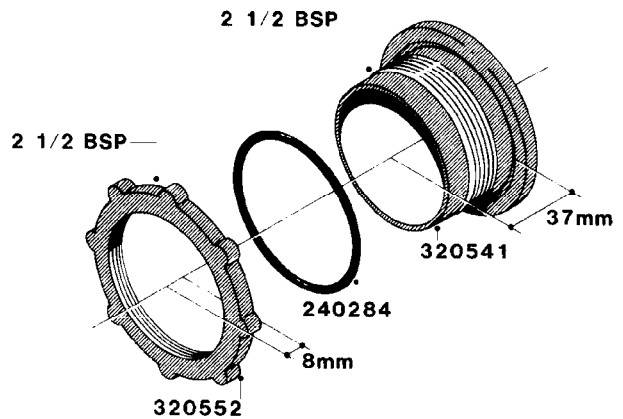

L0060

FITTINGS - BULKHEAD
L0060-HIN, 01:01:16

Page 1

Date 16.03.2016 14:14

parts-n°	order qty	description
141046	1	NUT 3/8" BSP
141341	1	NUT 1/4' BSP
240284	1	O-RING D82,5/75 X 3,5
320456	1	FITT.DK BULKHEAD 1"BSP DOUBLE
320467	1	FITT.DK BULKHEAD 1"BSP SINGLE
320471	1	FITT.DK NUT 1" BSP JAMB
320541	1	FITT.DK BULKHEAD 2-1/2'BSP SIN
320552	1	FITT.DK NUT 2-1/2' BSP JAMB
320644	1	FITT.DK ELB.3/4"HB X 1" BSP
320784	1	FITT.DK CAP 1-1/2" BSP
320795	1	FITT.DK NUT 1-1/2" BSP JAMB
320935	1	FITT.DK BULKHEAD 1/4' BSP SING
320946	1	FITT.DK BULKHEAD 3/8' BSP SING
321296	1	FITT.DK BULKHEAD 1/2" BSP SING
321307	1	FITT.DK NUT 1/2" BSP JAMB
321333	1	FITT.DK BULK 1-1/2" X 1"F BSP
330061	1	O-RING D16/D11X2,5
330072	1	O-RING D53.5/D45.5X4
330212	1	O-RING D19/D14X2.4 F.1/2"NUT
332577	1	O-RING D38/D30X4 F.1" PUR.
332592	1	O-RING D26/D20X3

WWW.ROLTRONIK.PL