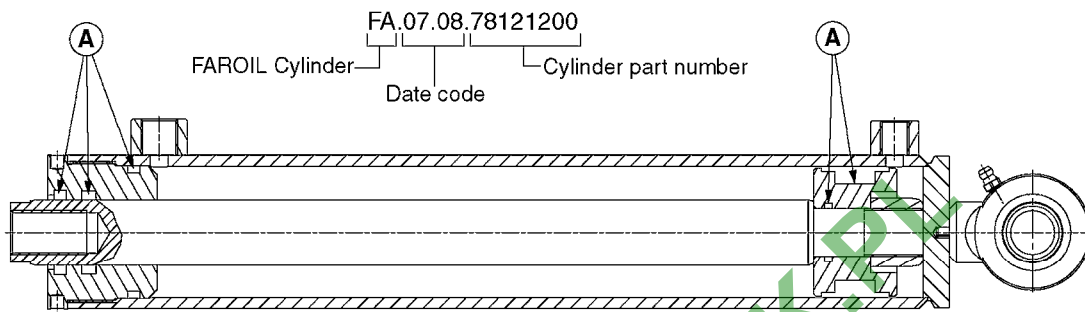

Check cylinder barrel for stamped part number.