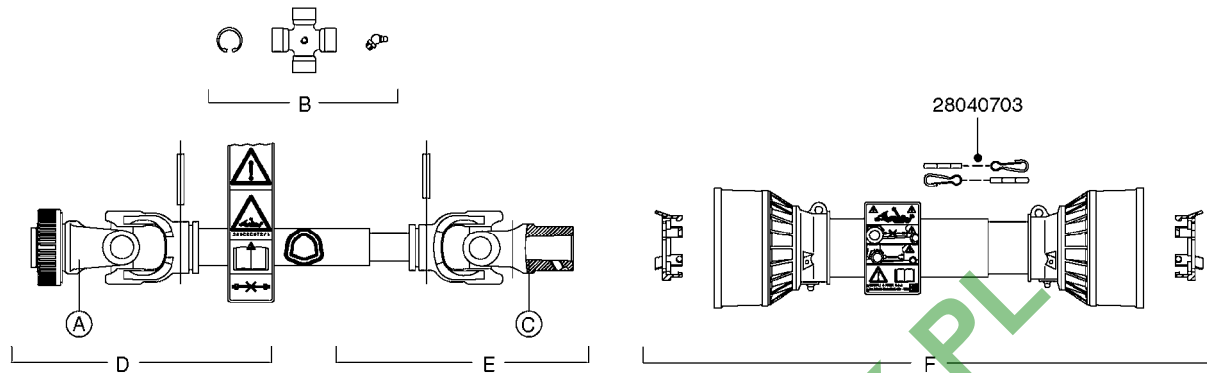

**A0390**

PUMP - 460/462/463 FITTINGS  
A0390-HIN, 01:01:16

Page 1

Date 16.03.2016 14:13

parts-n°	order qty	description
145997	1	FITT.DK S-93 FORK
232115	1	FITT HEX NIPPLE 2'-2' BSP
241441	1	O-RING D29.3X3
242020	1	O-RING 39.2 X 3 VITON
242351	1	O-RING D69.5X3.0 VITON F.S-93
242353	1	O-RING D44.2X3.0 VITON F.S-67
320821	1	FITT.DK NUT 1-1/2" BSP
322066	1	FITT.DK S-56 NUT
322322	1	FITT.DK S-67 X 1-1/4"BSP MALE
322323	1	FITT.DK S-93 X 1-1/2"BSP MALE
322324	1	FITT.DK S-93 X 2"BSP MALE
330746	1	GUARD PTO LOWER PART SHORT
330757	1	GUARD PTO UPPER PART SHORT
333292	1	FITT.DK HB 1"O'RING F.1-1/2"
334099	1	FITT.DK S-61 ELB.1-1/2"110 DEG
334150	1	FITT.DK HB 1-1/4" 110 F.1-1/2"
334244	1	FITT.DK S-67 ELB.1-1/4"
334340	1	FITT.DK S-93 ELBOW 2.5"
334446	1	FITT.DK S-93 ELB.2" PVC
334647	1	FITT.DK S93 ELB 1-1/2" 90 PVC
390231	1	FITT.DK NIPPLE 1-1/2 X S56
390232	1	FITT.DK HN 1-1/2' X 1-1/4' BSP
410347	1	SCREW M6X20 8.8
420162	1	BOLT HEX 8.8 DEL 3/8"x15MM
460202	1	NUT HEX M6
461217	1	NUT HEX M5 LOCK
471122	1	WASHER, M10, Ø20/10.5X 2.0, SS
821585	1	PUMP 463/5.5 THRGH SHAFT 1000R
821587	1	PUMP 463/10 THROUGH SHAFT TWNF
10277003	1	FITT.PO.HB 2.00X2.00 MCPHEE
10530803	1	FITT.PO.SE 2.00X2.00 45 DEG.
10531103	1	FITT.PO.HB 2.00"NPT X 1.50"HOS
10592303	1	FITT.PO.HB 2.00X 2.00BSP 90DEG
14012200	1	FITT.DK S-67 FORK W/M5 THREADS
28030103	1	CLAMP HOSE GEAR P5/4-S1.5"6724
28030203	1	CLAMP HOSE T-BOLT S2" 235-67
28030303	1	CLAMP HOSE T-BOLT S2.5" 235-76
72293300	1	PUMP 463/6.5 MED-2-1000-GG
82168700	1	PUMP 464/12/540 OFFSET PORTS
82168800	1	PUMP 464/6.5/1000 OFFSET PORTS
82169400	1	PUMP 464-6.5-STD-2-1000 FK
92702603	1	HOSE PVC SUCT GRAY 1-1/2"
92702703	1	HOSE PVC SUCT GRAY 2"
92702803	1	HOSE PVC SUCT GRAY 2.5"
92734403	1	HOSE R X5/4" X200PSI WP X0012"