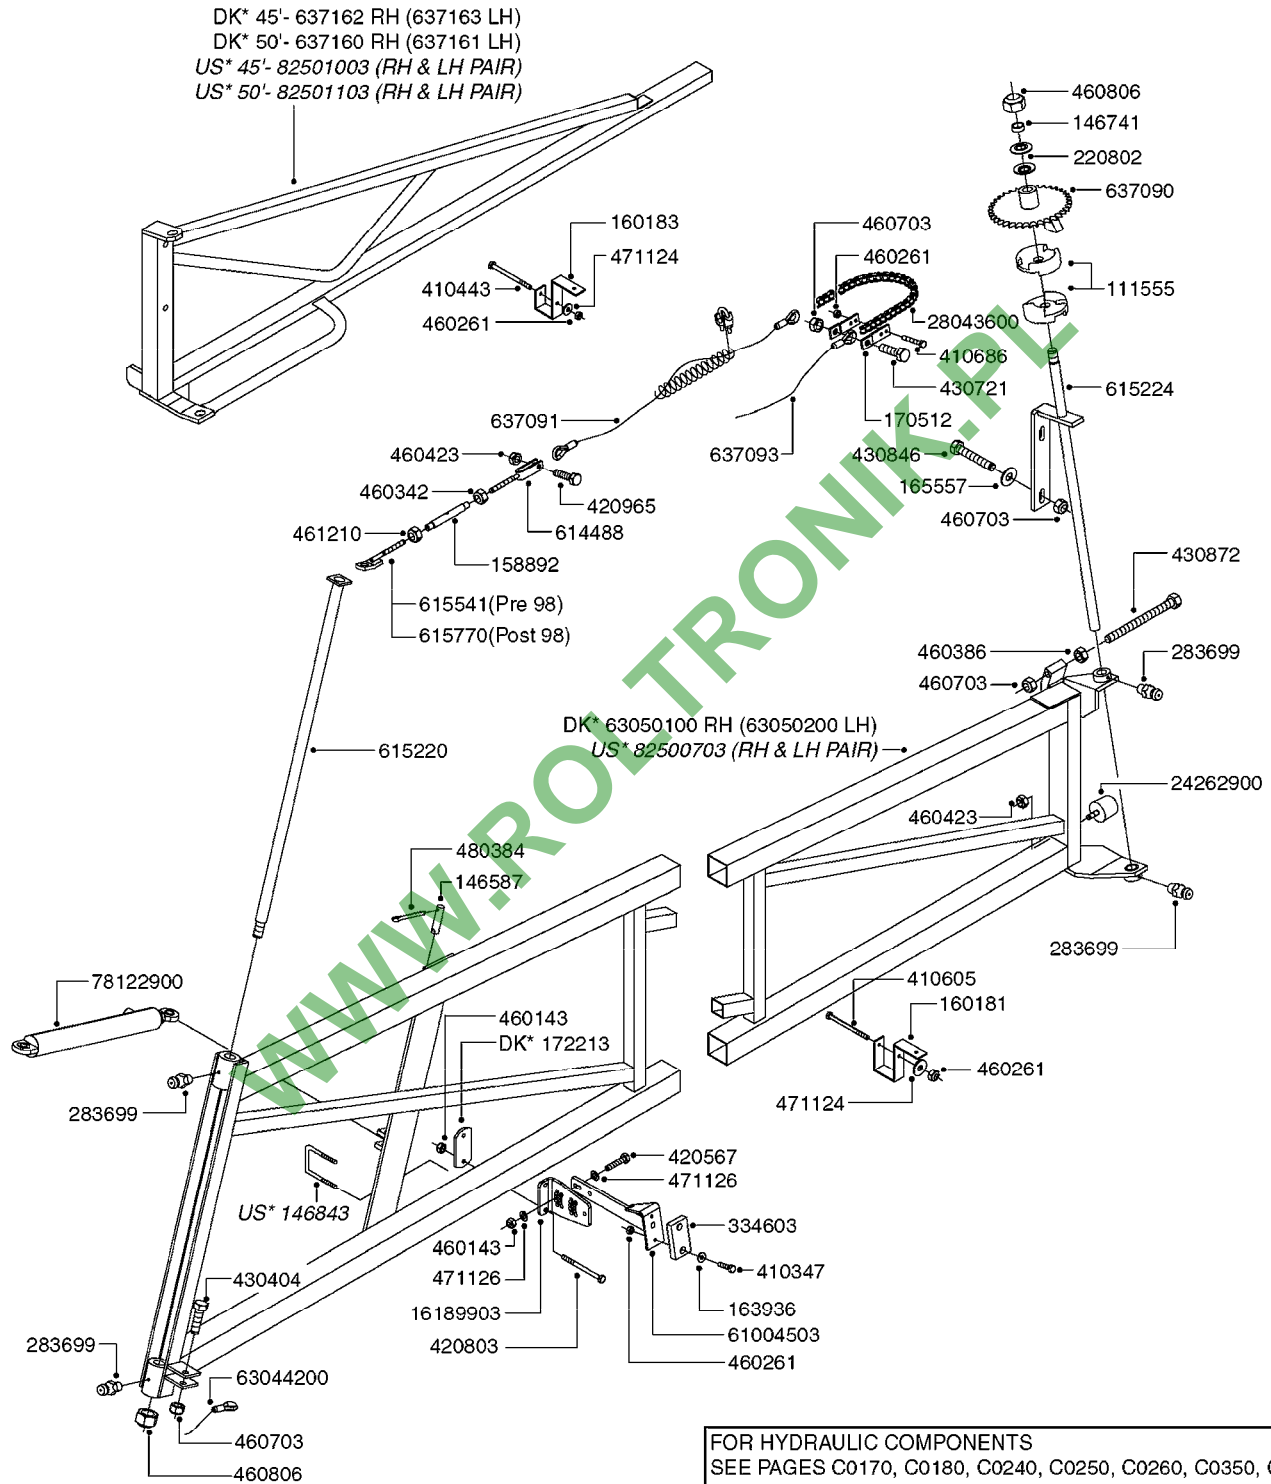

D0260

DK* = DENMARK STEEL PARTS
US* = NORTH AMERICAN STEEL PARTS

BOOM EAGLE WINGS 45' 50'
D0260-HIN, 01:01:16

Page 1

Date 16.03.2016 14:14

parts-n°	order qty	description
111555	1	BREAKAWAY CLUTCH EG. (23MM)
146587	1	PIN D16.8 X 65
146741	1	BUSHING D28/D22.2X10
146843	1	BOLT U M8 F.60 x 60
158892	1	TURN BUCKLE HOUS
160181	1	CLAMP NOZZLE TUBE 60X60
160183	1	CLAMP NOZZLE TUBE 50X30
163936	1	WASHER D15/D6.2X1
165557	1	WASHER D28.0/D12.2X2.0 SS
170512	1	ASSEMBLY BRACKET FOR CHAIN
172213	1	FLAT BAR F.Boom STRAP
220802	1	BELLVILLE WASHER D50/D22.4X2
283699	1	GREASE NIPPLE M6X1
334603	1	RUBBER STOP 86X48X15
410347	1	SCREW M6X20 8.8
410443	1	BOLT HEX 8.8 DEL M6X70
410605	1	BOLT HEX 8.8 DEL M6X80
410686	1	BOLT HEX 8.8 DEL M6X30
420567	1	BOLT HEX 8.8 DEL M8X30 FT
420803	1	BOLT HEX 8.8 DEL M8X90
420965	1	M10X40 MACHINE SCREW STAINLESS
430404	1	BOLT HEX 8.8 DEL M12X50
430721	1	BOLT HEX 8.8 DEL M12X40 FT
430846	1	BOLT HEX 8.8 DEL M12X80
430872	1	BOLT HEX 8.8 DEL M12X100 FT
460143	1	NUT HEX M8 LOCK A2 DIN985
460261	1	NUT HEX M6X1 LOCK A2 DIN985
460342	1	NUT HEX M10 DEL DIN934
460386	1	NUT HEX M12X1.75
460423	1	NUT HEX M10X1.5 LOCK
460703	1	NUT HEX M12X1.75 LOCK DIN985
460806	1	NUT HEX M20X2.5 LOCK
461210	1	NUT HEX M10X1.5 L.THREAD
471124	1	WASHER, M6, Ø18/ 6.4X 1.6, SS
471126	1	WASHER, M8, Ø16/ 8.4X 1.6, SS
480384	1	PIN COTTER 3/16 x 1-1/2"
614488	1	FORK/ R.THREAD 10mmX144mm
615220	1	PIN 25 X 910 FOR EAGLE
615224	1	BREAKAWAY SHAFT EAGLE
615541	1	ANCHOR PART TURNBUCKLE EAGLE
615770	1	ANCHOR F.EAGLE CABLE
637090	1	SPROCKET EAGLE
637091	1	CABLE FRONT EAGLE D7X2895
637093	1	CABLE REAR 5 X 3100MM EAGLE
637160	1	BOOM WING 50'OUTER R.EAGLE
637161	1	BOOM WING 50'OUTER L.EAGLE
637162	1	BOOM WING 45'OUTER R. EAGLE
637163	1	BOOM WING 45'OUTER LEFT EAGLE
16189903	1	PLATE F, EAGLE STOPARM
24262900	1	RUBBER STOP D50X40 M10X33
28043600	1	CHAIN 5/8X810MM (51 LINKS)
61004503	1	BOOM STOP SPB/SPC
63044200	1	CABLE CENTER EAG. 7mm x 1390mm
63050100	1	WING INNER SPB R.H. 05
63050200	1	WING INNER SPB L.H. 05
78122900	1	CYLINDER 40/22X300MM RED
82500703	1	WING INNER SET FPS SPB 45-66'
82501003	1	WING OUTER SET FPS 45' SPB
82501103	1	WING OUTER SET FPS 50' SPB