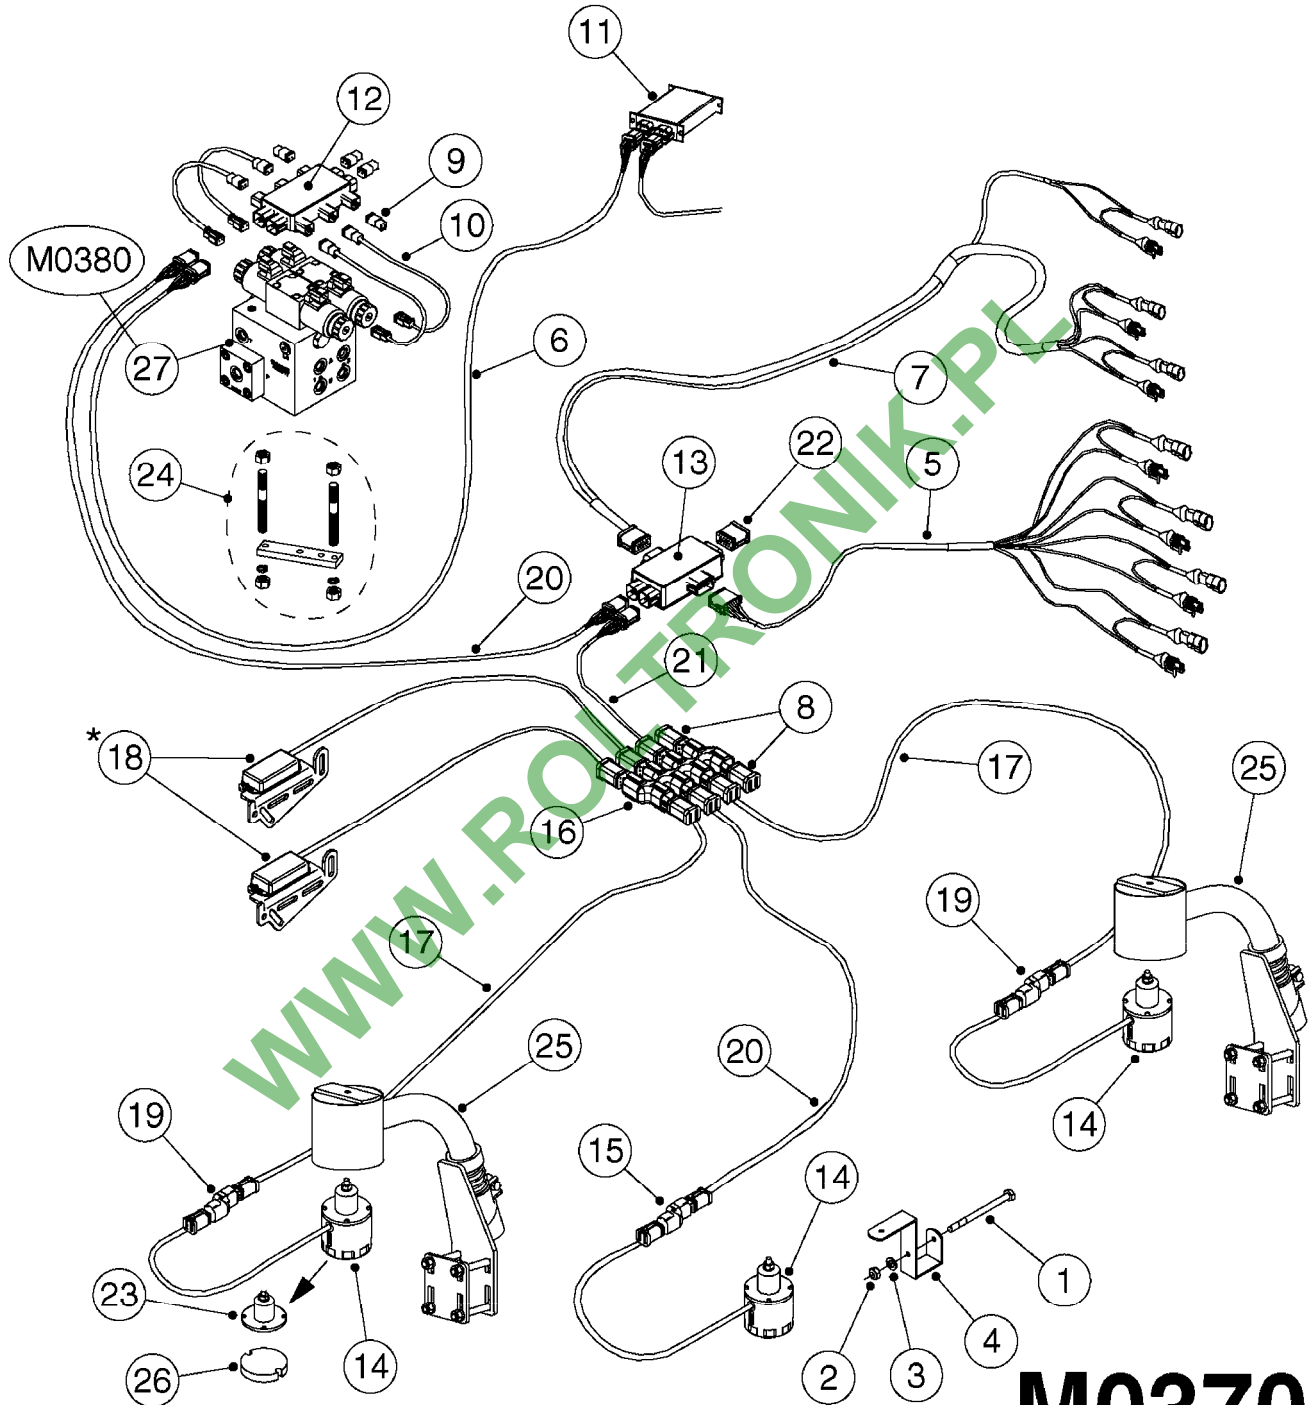

M0370

*CANNOT MIX OLD AND NEW STYLE ROLL SENSORS!

If replacing Norac P/N 43740, must replace both roll sensors with new style (18).
If unsure, new style (Norac P/N 43741) works with all versions of UC5.

NORAC UC5 BOOM HEIGHT CONTROL
M0370-HIN, 01:01:16

Page 1

Date 16.03.2016 14:15

Pos.	parts-n°	order qty	description
1	410443	1	BOLT HEX 8.8 DEL M6X70 FORCE BOOM (FTZ)
1	410605	1	BOLT HEX 8.8 DEL M6X80 SPB/SPC BOOM
2	460261	1	NUT HEX M6X1 LOCK A2 DIN985
3	471124	1	WASHER, M6, Ø18/ 6.4X 1.6, SS
4	16128603	1	BRACKET F. SENSOR 60X60 TUBE SPB/SPC BOOM
4	16128703	1	BRACKET F. SENSOR 50x50 TUBE FORCE BOOM (FTZ)
5	26022703	1	CABLE, INTERFACE, TILT, NORAC UC5
6	26022903	1	CABLE UC5 NETWORK 14 AWG 10M
7	26023503	1	CABLE UC5 INTERFACE MAIN AMP
8	26024403	1	NORAC UC5 NETWORK 6-PIN PLUG
9	26043000	1	NORAC UC5 NETWORK 2 PIN PLUG
10	26043300	1	CABLE UC5 VALVE 2PIN/2PIN DT
11	26043400	1	NORAC UC5 CONTROLLER MODULE
12	26043500	1	NORAC UC5 VALVE MODULE
13	26043600	1	MODULE, INPUT, NORAC UC5
14	26043700	1	SENSOR, NORAC, UC5, ULTRASONIC
15	26043800	1	NORAC UC5 NETWORK COUPLER 2-WAY
16	26043900	1	NORAC UC5 NETWORK COUPLER 8-WAY
17	26044200	1	CABLE UC5 NETWORK 18 AWG 20M
18	26044300	1	NORAC UC5 ROLL SENSOR NEW STYLE NORAC P/N 43741
19	26044400	1	NORAC UC5 COUPLER 2-WAY/TERM.
20	26047100	1	CABLE UC5 NETWORK 14 AWG 1M
21	26049900	1	CABLE UC5 NETWORK 14 AWG 3M
22	26058000	1	NORAC UC5 NETWORK 12-PIN PLUG
23	28050303	1	NORAC RUBBER TOP&BOLT F.SENSOR
24	28055503	1	NORAC VALVE MOUNTING HARDWARE
25	28086500	1	UC4 SENSOR MOUNTING BKT. NORAC
26	28086600	1	FOAM DISC F. SENSOR NORAC
27	78216100	1	NORAC VALVE BLOCK COMP, DEUTSCH CON.