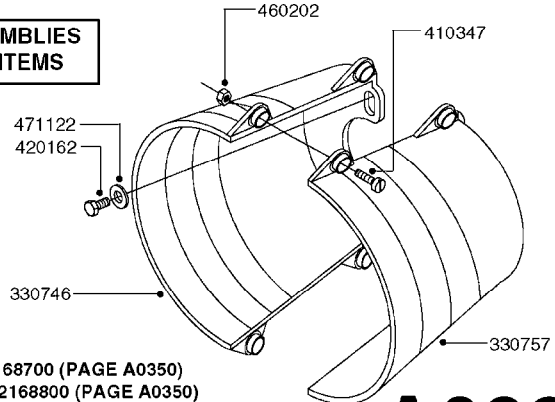

**SUCTION SIDE OF PUMP (WITH 1-1/2" SUCTION PORT)**

**PRESSURE SIDE OF PUMP**

**SUCTION SIDE OF PUMP (WITH 2" SUCTION PORT)**

**COMPLETE ASSEMBLIES  
WHOLEGOODS ITEMS**

- 821585 - 463/5.5 W/THROUGH SHAFT (1000 RPM)
- 821587 - 463/10 W/THROUGH SHAFT (540 RPM)
- 82169400 - 464/6.5 (1000 RPM H.C. INLINE PORTS)
- 72293300 - 463/6.5 W/THROUGH SHAFT (1000 RPM)
- 463/12 (540 RPM H.C. OFFSET PORTS) REPLACED BY 82168700 (PAGE A0350)
- 463/6.5 (1000 RPM H.C. OFFSET PORTS) REPLACED BY 82168800 (PAGE A0350)