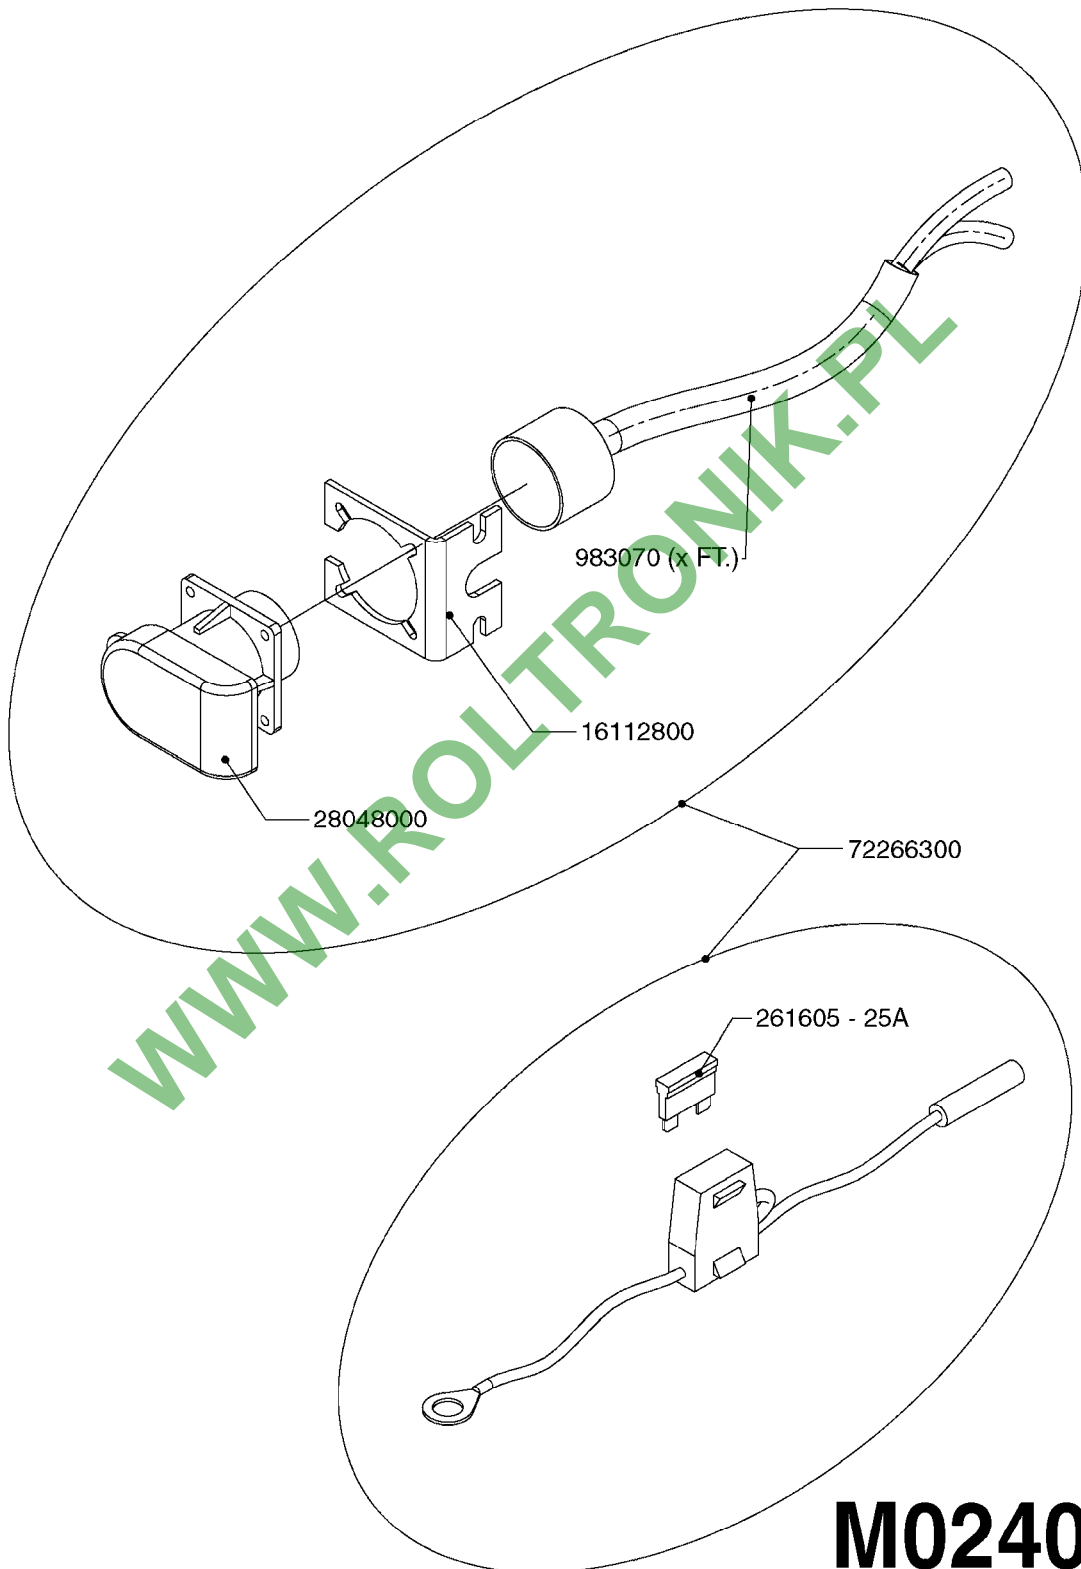

POWER SUPPLY CABLES
M0240-HIN, 01:01:16

Page 1

Date 16.03.2016 14:15

parts-n°	order qty	description
261605	1	FUSE 25A F. HP3050
983070	1	CABLE 2X6MM
16112800	1	BRACKET F.12V POWER CABLE/PLUG
28048000	1	PLUG 3-POL DIN 9680 FEM.CHASS
72266300	1	CABLE 12VDC POWER F. TRACTOR

WWW.ROLTRONIK.PL