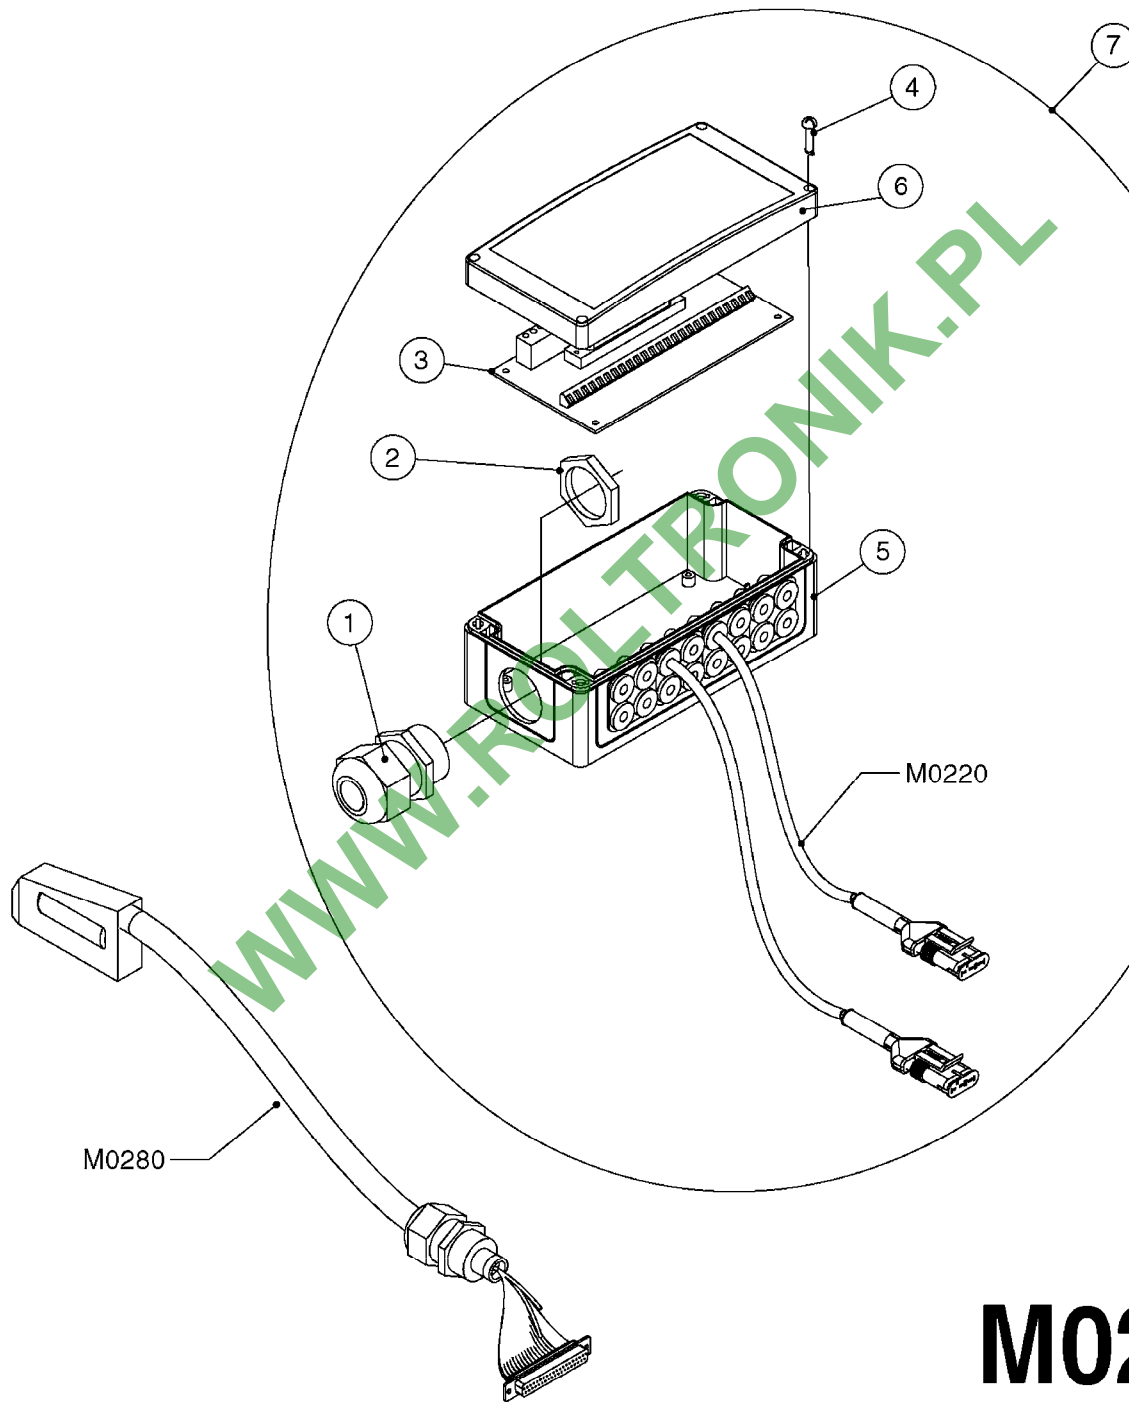

M0230

JUNCTION BOX - LIQUID
M0230-HIN, 01:01:16

Page 1

Date 16.03.2016 14:15

Pos.	parts-n°	order qty	description
1	262106	1	BULKHEAD F. CABLE 6.5-14 BLACK
2	262107	1	NUT F. BULKHEAD CABLE BLACK
3	26004800	1	CIRCUIT BD SEC VLV NCM 13SEC 13 SECTION
3	72173900	1	CIRCUIT BD SEC VLV 39PIN 9SEC 9 SECTION
4	28082100	1	SCREW F. BOX LID 1/4" L=20
5	33508700	1	BOX BOTTOM 160X80X40 BLACK 1-HOLE
6	33508800	1	LID 160X80X15 BLK W/SCREWS
7	72115400	1	CONNECTION BOX F. OP. UNIT SV9

WWW.ROLTRONIK.PL