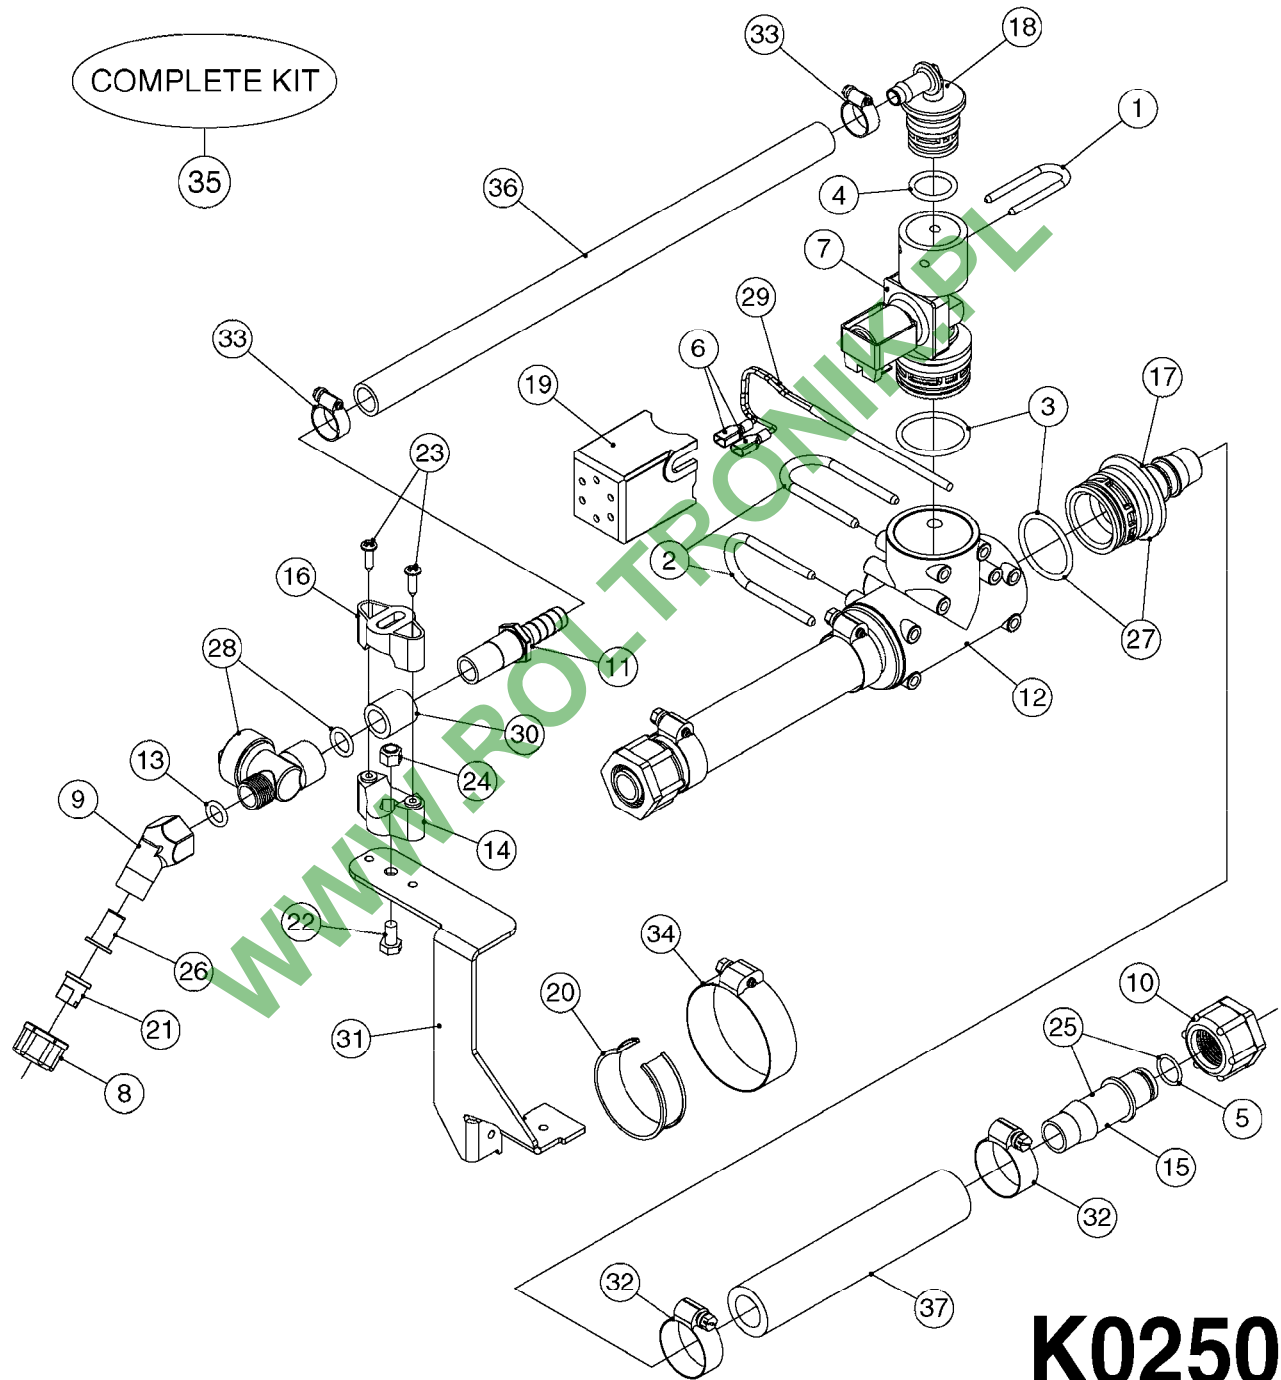

K0250

ELECTRIC END NOZZLE KIT '09
K0250-HIN, 01:01:16

Page 1
Date 16.03.2016 14:14

Pos.	parts-n°	order qty	description
1	145994	1	FITT.DK S-40 FORK
2	145995	1	FITT.DK S-53 FORK
3	242354	1	O-RING D32.2X3.0 VITON F.S-53
4	242355	1	O-RING D19.2X3.0 VITON F.S-40
5	242594	1	O-RING D14 X 1.78 SCH.70-EPDM
6	261539	1	SPADE F.ELEC CONNEX BLUE INSUL
7	262104	1	VALVE, SOLENOID, S53/S40
8	320187	1	FITT.DK CAP 3/8" BSP BLACK
9	320191	1	FITT.DK ELB 3/8' BSP 45 DEGREE
10	320283	1	FITT.DK NUT 3/4"BSP
11	320891	1	FITT.DK HB 3/8'- 3/8' BSP
12	322352	1	FITT.DK S-53 TEE
13	330013	1	O-RING D15/D10X2.5 F.3/8"NUT
14	333012	1	NOZZLE HOLD. UPPER PART
15	334044	1	FITT.DK HB 3/4' F. 3/4' CAP
16	334220	1	YOKE, UPPER NOZZLE BODY
17	334229	1	FITT.DK S-53 STR.3/4"
18	334237	1	FITT.DK S-40 ELB.3/8'
19	334965	1	COVER FOR S53 SOLENOID VALVE
20	341291	1	RUBBER HOSE CLAMP COVER 130MM
21	370392	1	NOZZLE END FAN 1850-G 300
22	410546	1	BOLT HEX SS M6X12 FT
23	440665	1	SCREW M4.2X16 STAINLESS
24	460261	1	NUT HEX M6X1 LOCK A2 DIN985
25	724621	1	FITT.DK HB 3/4"ASSY F.3/4" NUT
26	725042	1	SCREEN 80 MESH W.GASKET, RED
27	726558	1	FITT.DK S53 STR. 3/4" W.ORING
28	729610	1	NOZZLE ASSY. NON DRIP 3/8 THRD
29	983087	1	ELEC. CABLE 2 WIRE X 0.75MM
30	10631003	1	HOSE R X CLEAR BRAID.X 1/2 12"
31	16110803	1	NOZZLE BRACKET VAR SPACINGS
32	28029903	1	CLAMP HOSE GEAR P3/4"-S1" 6712
33	28044903	1	CLAMP HOSE GEAR P3/8" 6706
34	28047003	1	CLAMP HOSE GEAR 30 X 50 6732
35	82613203	1	ELECTRIC END NOZZLE KIT 2009
36	92701703	1	HOSE R X3/8" X300PSI WP X0012"
37	92703203	1	HOSE R X3/4" X300PSI WP X0012"