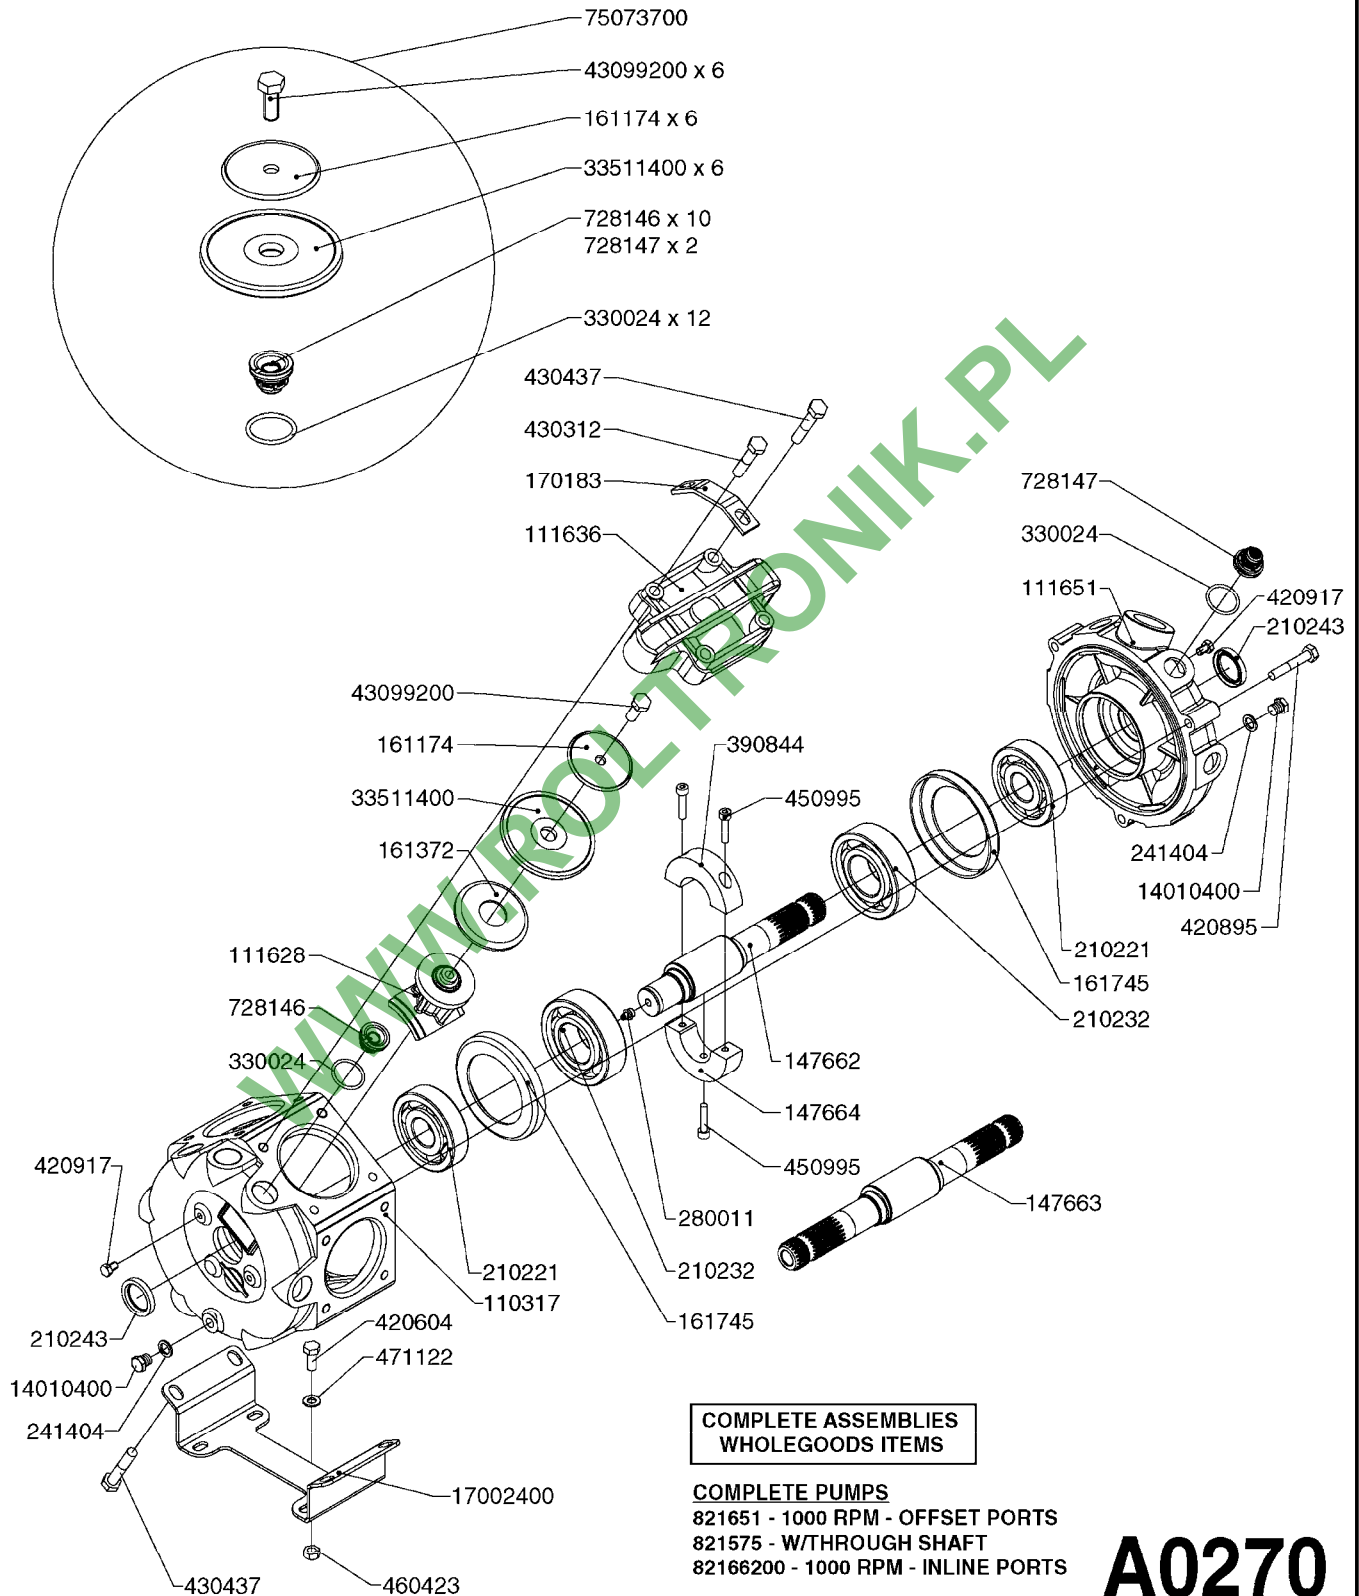

A0270

PUMP - 363/1000 RPM W/MOUNTING
A0270-HIN, 01:01:16

Page

1

Date

16.03.2016 14:13

parts-n°	order qty	description
110317	1	PUMP CASING MODEL 360/361 PNTD
111628	1	CONNECTING ROD 363/5.5 PUMP
111636	1	VALVE COVER 363 HEAVY DUTY
111651	1	CASTING F.363 1.5" PUMP(FRONT)
147662	1	CRANK SHAFT F.363/463-5.5MM
147663	1	CRANK SHAFT 363/463-5.5 THROUG
147664	1	COUNTERBALANCE 363/463 WEIGHT
161174	1	DIAPHRAGM DISC SS 361/363/364 PUMP
161372	1	DIAPHRAGM BACKING DISC,320-361
161745	1	METAL SPACER F.363/463
170183	1	LIFT STRAP F.PUMP 360/361/462
210221	1	BEARING BALL 6407
210232	1	BEARING BALL 6310
210243	1	SEAL OIL 35 X 47 X 7
241404	1	DOWTY SEAL 1/4"
280011	1	GREASE NIPPLE 3/8' SAE H TR
330024	1	O-RING D41,1/D34.5 X 3,5
390844	1	COUNTERBALANCE 363/463 POM
420604	1	BOLT HEX 8.8 DEL M10X25 FT DIN933
420895	1	BOLT HEX 8.8 RAW M10X60
420917	1	BOLT HEX 8.8 RAW M8X12 FT
430312	1	BOLT HEX 8.8 RAW M12X60
430437	1	BOLT HEX 8.8 RAW M12X65
450995	1	BOLT ALLEN M8X30 DIN 912 RAW
460423	1	NUT HEX M10X1.5 LOCK
471122	1	WASHER, M10, Ø20/10.5X 2.0, SS
728146	1	VALVE FOR 361(726890/707932)
728147	1	VALVE FOR 361 WHITE WITH HOLE
821575	1	PUMP 363/5.5 THROUGH SHAFT
821651	1	PUMP 363/5.5/1000 OSP
14010400	1	PLUG 1/4" BSP
17002400	1	FOOT F/363 PUMP (PAINTED)
33511400	1	DIAPHRAGM PUMP 361/361/363/364 PUR
43099200	1	BOLT HEX SS M12 X 30 DIN933 A4
75073700	1	PUMP KIT 361/363 "06"
82166200	1	PUMP 363/5.5 1.5"SUC 1000RPM