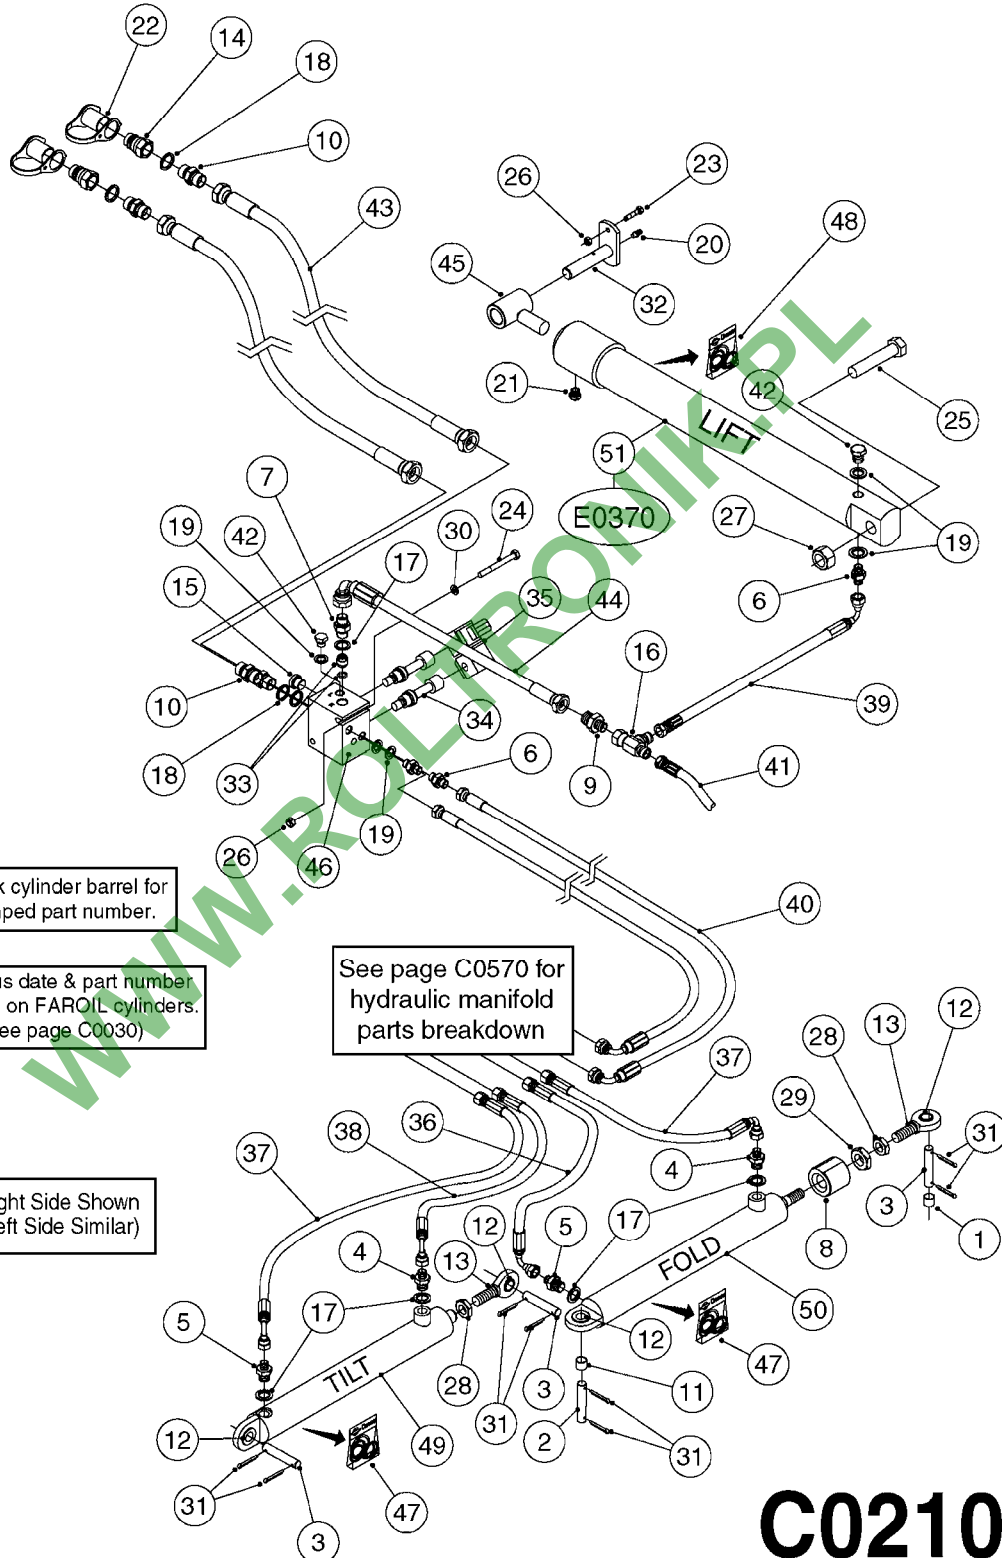

Check cylinder barrel for stamped part number.

"FA" plus date & part number stamped on FAROIL cylinders. (See page C0030)

See page C0570 for hydraulic manifold parts breakdown

Right Side Shown (Left Side Similar)

C0210

Pos.	parts-n°	order qty	description
1	145912	1	BUSHING D19.8/D17.0X7MM
2	146324	1	SHAFT D16.8 L102/2 X 5
3	146587	1	PIN D16.8 X 65
4	146835	1	HEX NIPPLE 1/4" - 3/8" BSP
5	146839	1	HEX NIPPLE 1/4"X3/8" BSP 0.7MM
6	146845	1	HEX NIPPLE 1/4"X1/4"
7	146850	1	HEX NIPPLE 3/8"x3/8" - 1.8mm
8	146992	1	BUSHING F.CYLINDER
9	147061	1	HEX NIPPLE 1/4"X3/8"/1.8
10	147132	1	HEX NIPPLE 1/2"X1/2" BSP DEL
11	151872	1	BUSHING D22.0/18.0 10MM
12	210728	1	BEARING F.LINK HEAD M17
13	210879	1	LINK HEAD M16 x D17
14	230311	1	QUICK COUPLING 1/2"
15	231924	1	PLUG 3/8'
16	232109	1	FITT.HY TEE 1/4'BSP UNION
17	240866	1	DOWTYSEAL 3/8"
18	241356	1	DOWTYSEAL 1/2"
19	241404	1	DOWTY SEAL 1/4"
20	283699	1	GREASE NIPPLE M6X1
21	284265	1	PLUG BREATHER 1/4" F/CYLINDER
22	334206	1	DUST HOOD FOR HY-COUPLING
23	420567	1	BOLT HEX 8.8 DEL M8X30 FT
24	421255	1	BOLT HEX 8.8 SS M8X75
25	430918	1	M20X100 DIN 931-8.8 DEL
26	460143	1	NUT HEX M8 LOCK A2 DIN985
27	460806	1	NUT HEX M20X2.5 LOCK
28	461198	1	NUT HEX M16X2 JAMB
29	461249	1	NUT HEX M22X1.5
30	471126	1	WASHER, M8, Ø16/ 8.4X 1.6, SS
31	480384	1	PIN COTTER 3/16 x 1-1/2"
32	615654	1	PIN D25 X 123 F. PARALIFT
33	782062	1	NON-RETURN VALVE UTV 3/8"
34	782129	1	SOLENOID VALVE 25L, 3/4"NC
35	782135	1	SOLENOID W. AMP F.VALVE 782129
36	784001	1	HOSE HY X 1/4 X 067.00"STR+ELB
37	784019	1	HOSE HY X 1/4 X 078.75"STR+ELB
38	784025	1	HOSE HY X 1/4" x 86.6"STR+ELB
39	784037	1	HOSE HY X 1/4" x 130"STR+ELB
40	784049	1	HOSE HY X 1/4" X 240"STR+ELB
41	784069	1	HOSE HY X 1/4 X 90.5" STR+ELB
42	14010400	1	PLUG 1/4" BSP
43	28052100	1	HOSE HY X 1/2" X 122.0"STR+STR
44	28077100	1	HOSE HY X 3/8" X 98.5" STR+ELB
45	61011803	1	EYE BOLT
46	72286200	1	HYD. BLOCK COMP. PARA-LIFT NCM
47	75075000	1	SEAL KIT 78122600/27/28/29
48	75075200	1	SEAL KIT 78120900/14/50
49	78122700	1	CYLINDER 40/22X300MM RED
50	78122900	1	CYLINDER 40/22X300MM RED
51	78128800	1	CYLINDER, D50/30-500