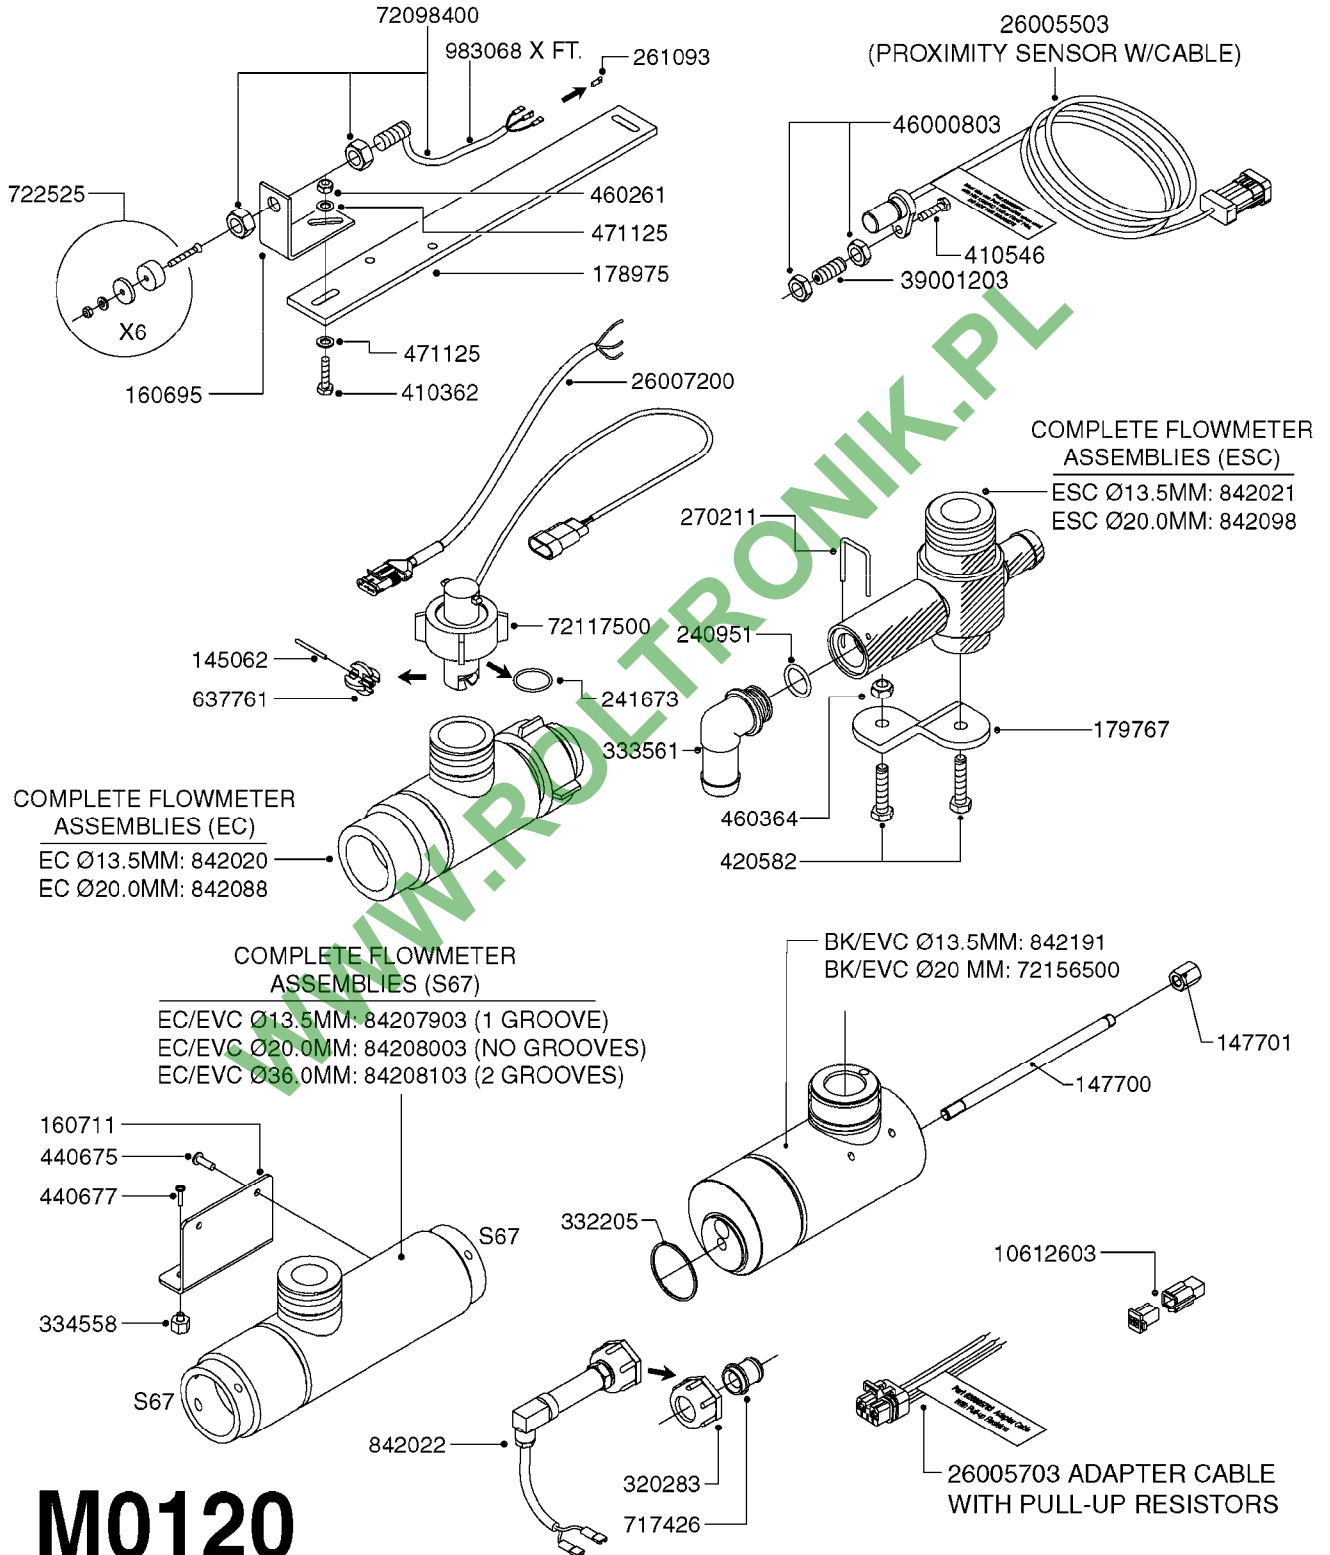

M0120

parts-n°	order qty	description
145062	1	ROTOR SHAFT
147700	1	STUD BOLT M8 X 158MM
147701	1	NUT HEX M8 STAINLESS L=16
160695	1	BRACKET F.SENSOR
160711	1	BRACKET FOR FLOW METER
178975	1	MOUNT BRACKET F. SPEED SENSOR
179767	1	FLOW SENSOR MOUNTING BRACKET
240951	1	O-RING D21.2X3 NITRIL
241673	1	O-RING D22.1X1.6
261093	1	SPADE F.ELEC.WIRE DK 2.8X0.8
270211	1	FITT.DK S25 FORK L=37.5
320283	1	FITT.DK NUT 3/4"BSP
332205	1	O-RING D43/39XD2
333561	1	FITT.DK ELB.1" EC RETURN
334558	1	NUT HEX PLASTIC INSERT
410362	1	BOLT HEX 8.8 SS M6X20 FT
410546	1	BOLT HEX SS M6X12 FT
420582	1	BOLT HEX 8.8 DEL M8X20 FT A2
440675	1	SCREW F. PLASTIC 5X16 SS
440677	1	SCREW F. PLASTIC 5X20 SS
460261	1	NUT HEX M6X1 LOCK A2 DIN985
460364	1	NUT HEX M8 GALV.
471125	1	WASHER, M6, Ø12/ 6.4X 1.6, SS
637761	1	ROTOR F.FLOWMETER - PILOT
717426	1	FITT.DK REDUC 1/4"BSP F.3/4"N
722525	1	MONITOR MAGNETS SET OF 8PCS
842020	1	HP FLOW METER EC 2-30 GPM
842021	1	HP FLOW METER ESC 2-30 GPM
842022	1	HP PRESS. TRANSDUCER 0-150 PSI
842088	1	HP FLOW METER EC 4-70 GPM
842098	1	HP FLOW METER ESC 4-70 GPM
842191	1	HP FLOW METER BK/EVC 2-30 GPM
983068	1	ELEC. CABLE 3 WIRE X .25MM HP
10612603	1	KIT PLUG 6 PIN F.PILOT MONITOR
26005503	1	SPEED SENSOR/CABLE ASSY PROX
26005703	1	*SPEED SENS ADPT CBLE W PULLUP
26007200	1	CABLE L =13.00M, AMP, MALE, 3P
39001203	1	THREAD PLST 1/2-13UNCXM6X1L=1"
46000803	1	NUT, 1/2-13 THIN
72098400	1	SPEED SENSOR W/CABLE 10000MM
72117500	1	FLOW SENSOR - M.AMP L=1M
72156500	1	HP FLOW METER PIN 4-70 GPM 20Ø
84207903	1	FLOW METER, 2-30 GPM, S67, CAL
84208003	1	FLOW METER, 4-70 GPM, S67, CAL
84208103	1	FLOW METER, 20-160 GPM, S67, CAL