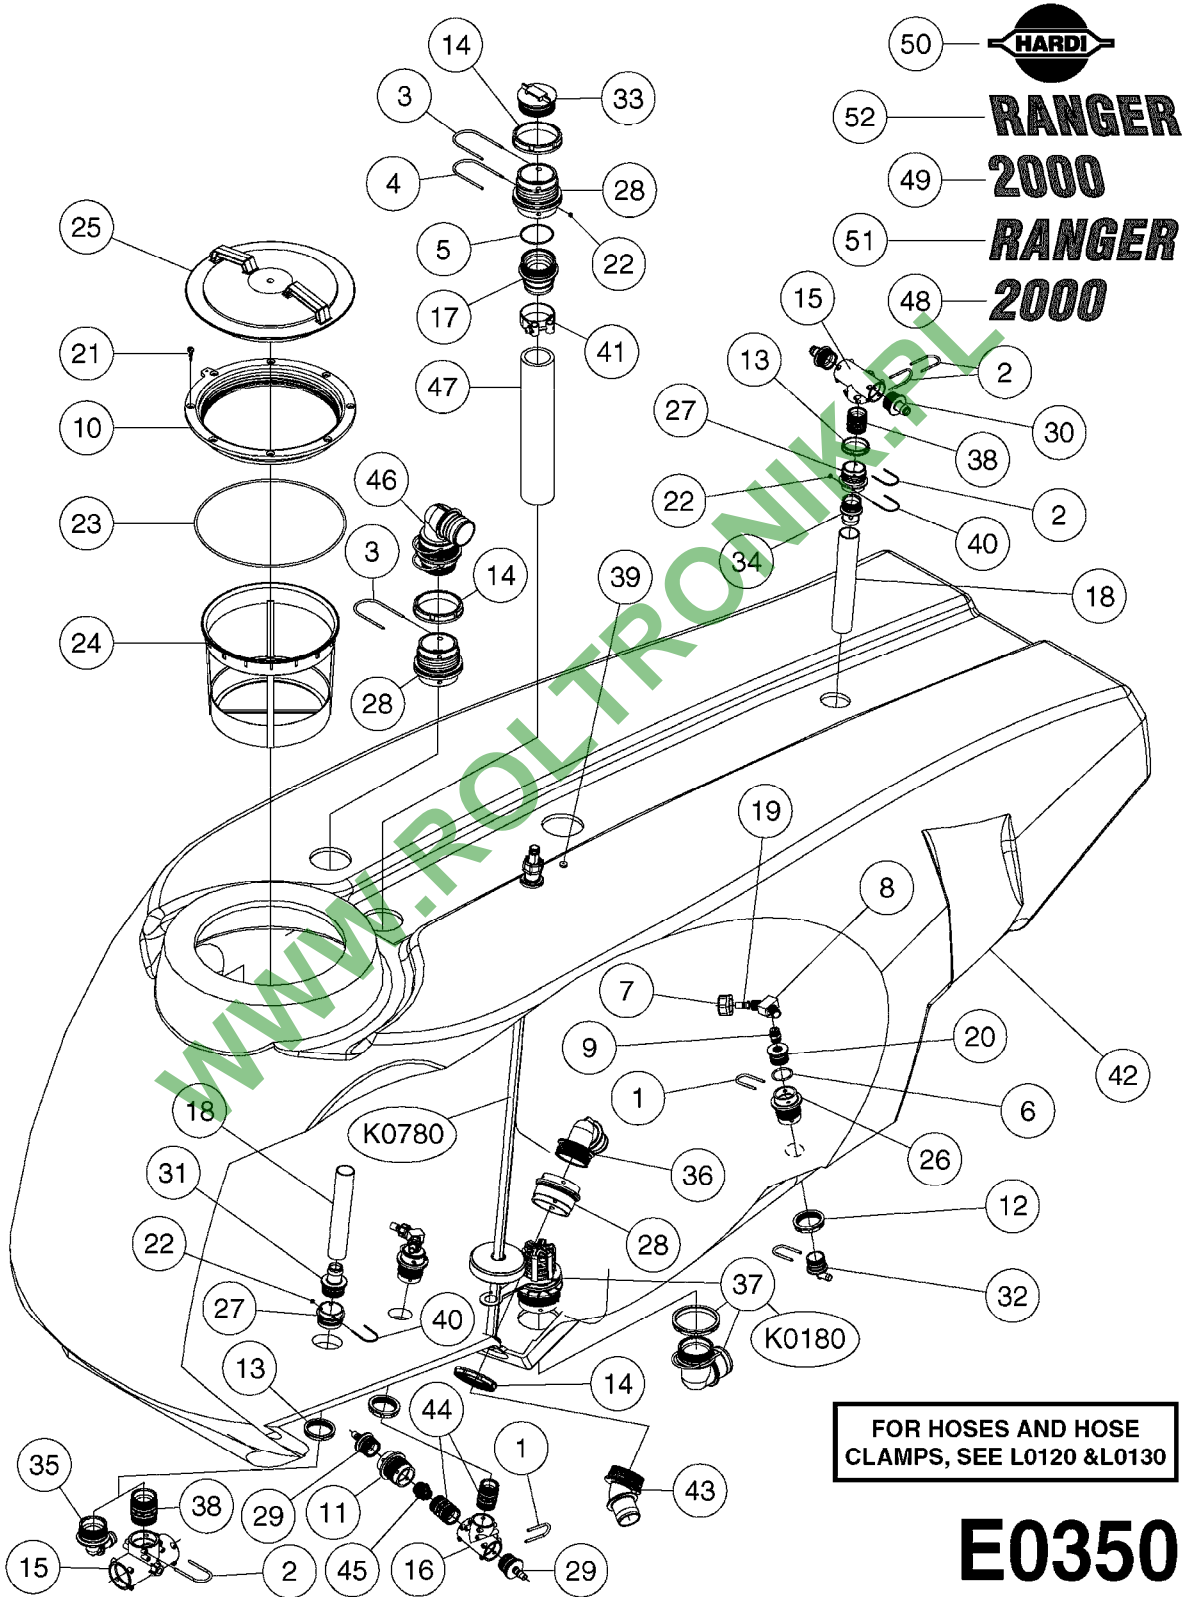

FOR HOSES AND HOSE
CLAMPS, SEE L0120 & L0130

E0350

TANK - RANGER 2000
E0350-HIN, 01:01:16

Pos.	parts-n°	order qty	description
1	145995	1	FITT.DK S-53 FORK
2	145996	1	FITT.DK S-67 FORK
3	145997	1	FITT.DK S-93 FORK
4	147774	1	FITT.DK S-93 FORK W. M5 THREAD
5	242351	1	O-RING D69.5X3.0 VITON F.S-93
6	242354	1	O-RING D32.2X3.0 VITON F.S-53
7	320084	1	FITT.DK NUT 1/2" BSP
8	320563	1	FITT.DK 3 WAY 1/2" 110 DEG.
9	320655	1	FITT.DK HN 1/2"-1/2" BSP
10	322097	1	THREADED RING F. LID
11	322103	1	FITT.DK S-53 BULKHEAD
12	322107	1	FITT.DK S-53 BULKHEAD NUT
13	322108	1	FITT.DK S-67 BULKHEAD NUT
14	322109	1	FITT.DK S-93 BULKHEAD NUT
15	322224	1	FITT.DK S-67 TEE
16	322352	1	FITT.DK S-53 TEE
17	334235	1	FITT.DK S-93 STR.2-1/2" RUBBER
18	341149	1	RETURN TUBE Ø40 L=2000
19	370495	1	NOZZLE INJECTOR 5066-3.0
20	391100	1	FITT.DK S-53THREAD INS.1/2"BSP
21	440392	1	SCREW 6.3 X 25.0 DIN7981C TORX
22	461217	1	NUT HEX M5 LOCK
23	614588	1	SEAL F. LID
24	614602	1	FILTER BASKET
25	726003	1	LID F. TANK
26	726463	1	FITT.DK S53 BULKHEAD W/GASKET
27	726464	1	FITT.DK S-67 BULKHEAD W/GASKET
28	726465	1	FITT.DK S-93 BULKHEAD W/GASKET
29	726556	1	FITT.DK S-53 HB 1/2" W/O-RING
30	726560	1	FITT.DK S-67 STR.1" W.O'RING
31	726561	1	FITT.DK S-67 STR.1-1/4" O'RING
32	726568	1	FITT.DK.S-53 HB 1/2"90 W/ORING
33	726580	1	FITT. S93 PLUG W/O-RING
34	727223	1	FITT.S67 1.5" STRAIT S W/ORING
35	727224	1	FITT.DK S67X90,1.5HB SUCTION
36	727225	1	FITT.DK S-93 ELB.2'PVC W/ORING
37	727742	1	TOP DRAIN CORD TYPE
38	728526	1	FITT.DK S-67 CONNECT W. ORINGS
39	14001500	1	GROMMET F.TOP DRAIN CORD
40	14012200	1	FITT.DK S-67 FORK W/M5 THREADS
41	28030303	1	CLAMP HOSE T-BOLT S2.5" 235-76
42	35003803	1	TANK, MAIN 2200L RANGER DK PIG
43	72072700	1	FITT.DK S-93 45D 2" PVC
44	72114300	1	PIEZA CONEXION S53/S53 C/JUNTA
45	72132600	1	CHECK VALVE SUBASSEMBLY S53
46	72374800	1	TANK VENT S93 2-1/2" NAV/NCM
47	92702803	1	HOSE PVC SUCT GRAY 2.5"
48	97612203	1	DECAL 2000 LEFT
49	97612303	1	DECAL 2000 RIGHT
50	97811600	1	DECAL COMPANY 335MM X 210MM
51	97817500	1	DECAL RANGER LEFT
52	97817600	1	DECAL RANGER RIGHT