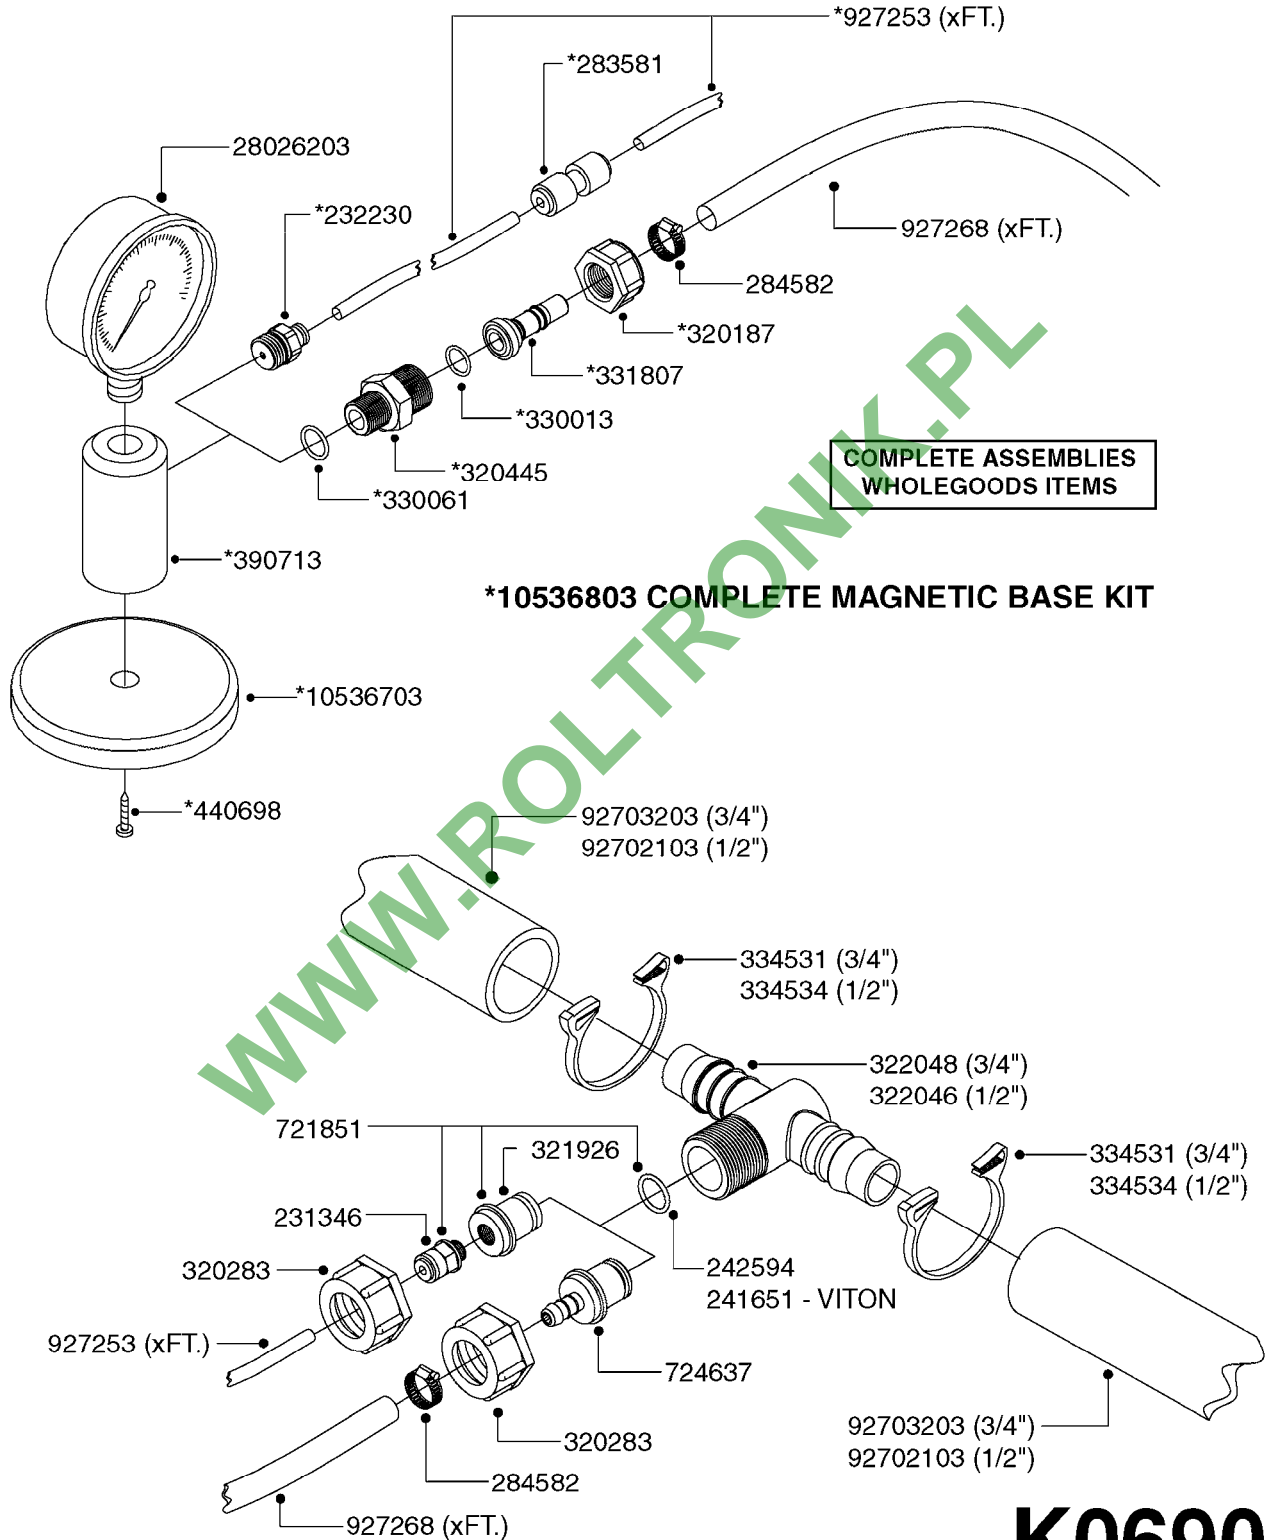

COMPLETE ASSEMBLIES
WHOLEGOODS ITEMS

*10536803 COMPLETE MAGNETIC BASE KIT

K0690

REMOTE GAUGE-MAGNETIC BASE KIT
K0690-HIN, 01:01:16

Page 1

Date 16.03.2016 14:14

parts-n°	order qty	description
231346	1	QUICK COUPLER 1/8"BSP X 4 MM
232230	1	QUICK COUPLER 1/4"BSP X 4 MM
241651	1	O-RING D14.0X3.0 NITRIL
242594	1	O-RING D14 X 1.78 SCH.70-EPDM
283581	1	HOSE CONNECTOR STR. F.4MM PE
284582	1	CLAMP HOSE GEAR - 5/16"
320187	1	FITT.DK CAP 3/8" BSP BLACK
320283	1	FITT.DK NUT 3/4"BSP
320445	1	FITT.DK HN 1/4"X3/8" BSP
321926	1	FITT.DK REDUC 1/8"BSP F.3/4"N
322046	1	FITT.DK TEE 1/2X1/2HB X3/4'BSP
322048	1	FITT.DK TEE 3/4X3/4HB X3/4'BSP
330013	1	O-RING D15/D10X2.5 F.3/8"NUT
330061	1	O-RING D16/D11X2,5
331807	1	FITT.DK HB 5/16" F.3/8" NUT
334531	1	CLAMP HOSE PLASTIC 3/4"
334534	1	CLAMP HOSE PLASTIC 1/2"
390713	1	GAUGE ADAPTOR 1/4" BSP
440698	1	SCREW F.PLASTIC 6X18 SS HEXHD
721851	1	SCREW PLUG W/QUICK FIT
724637	1	FITT.DK HB 5/16' F. 3/4" COMP.
927253	1	AIR HOSE, DIAMETER 4MM
927268	1	HOSE R X PVC X 1/4 X 0012"
10536703	1	MAGNETIC BASE D3,2'/90LB
10536803	1	MAGNETIC BASE KIT F.GAUGE
28026203	1	GAUGE 200PSI/BR,2.5"1/4BSP-BTM
92702103	1	HOSE R X1/2" X300PSI WP X0012"
92703203	1	HOSE R X3/4" X300PSI WP X0012"

WWW.ROLTRONIK.PL