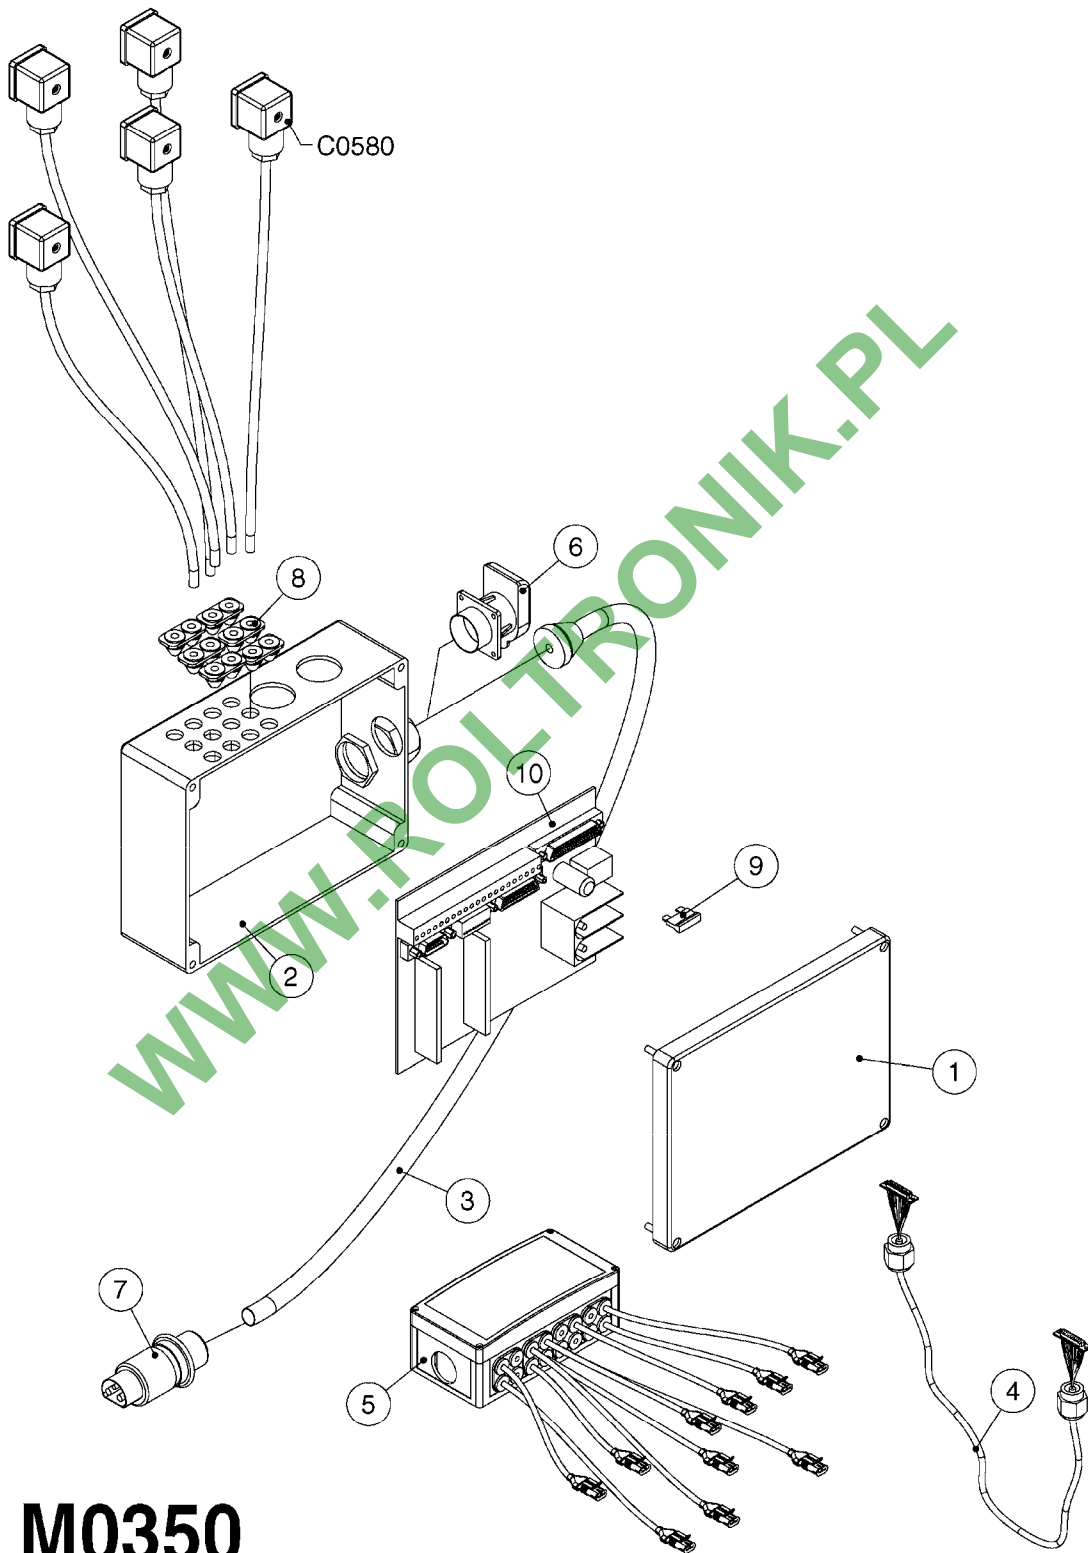

WWW.ROLTRONIK.PL

**M0350**

JUNCTION BOXES - HYDRAULIC  
M0350-HIN, 01:01:16

Page 1

Date 16.03.2016 14:15

Pos.	parts-n°	order qty	description
1	261442	1	LID F.3010/3012 HP BOX
2	391071	1	BOX FOR HY.DAH
3	983070	1	CABLE 2X6MM
4	26016900	1	CABLE DB25M - DB25F L=8.5m
5	26018000	1	HYD JUNCTION BOX SPZ PRE 2012 EAGLE SPC BOOMS
5	26018100	1	HYD. BOX BOOM PCB W/LEADS FOR FORCE/TWIN FORCE BOOMS
5	26018500	1	HYD. BOX BOOM PCB NO LEADS
5	26038300	1	HYD JUNCTION BOX GENERIC 2012 EAGLE SPC/FORCE BOOMS
6	28048000	1	PLUG 3-POL DIN 9680 FEM.CHASS
7	28048100	1	PLUG 3-POL DIN 9680 MALE SPRAY
8	28048200	1	WIRE GROMET RUBBER 4 HOLE
9	28048500	1	FUSE 10A AUTO
10	72243500	1	DAH INTERFACE PCB MOUNTED