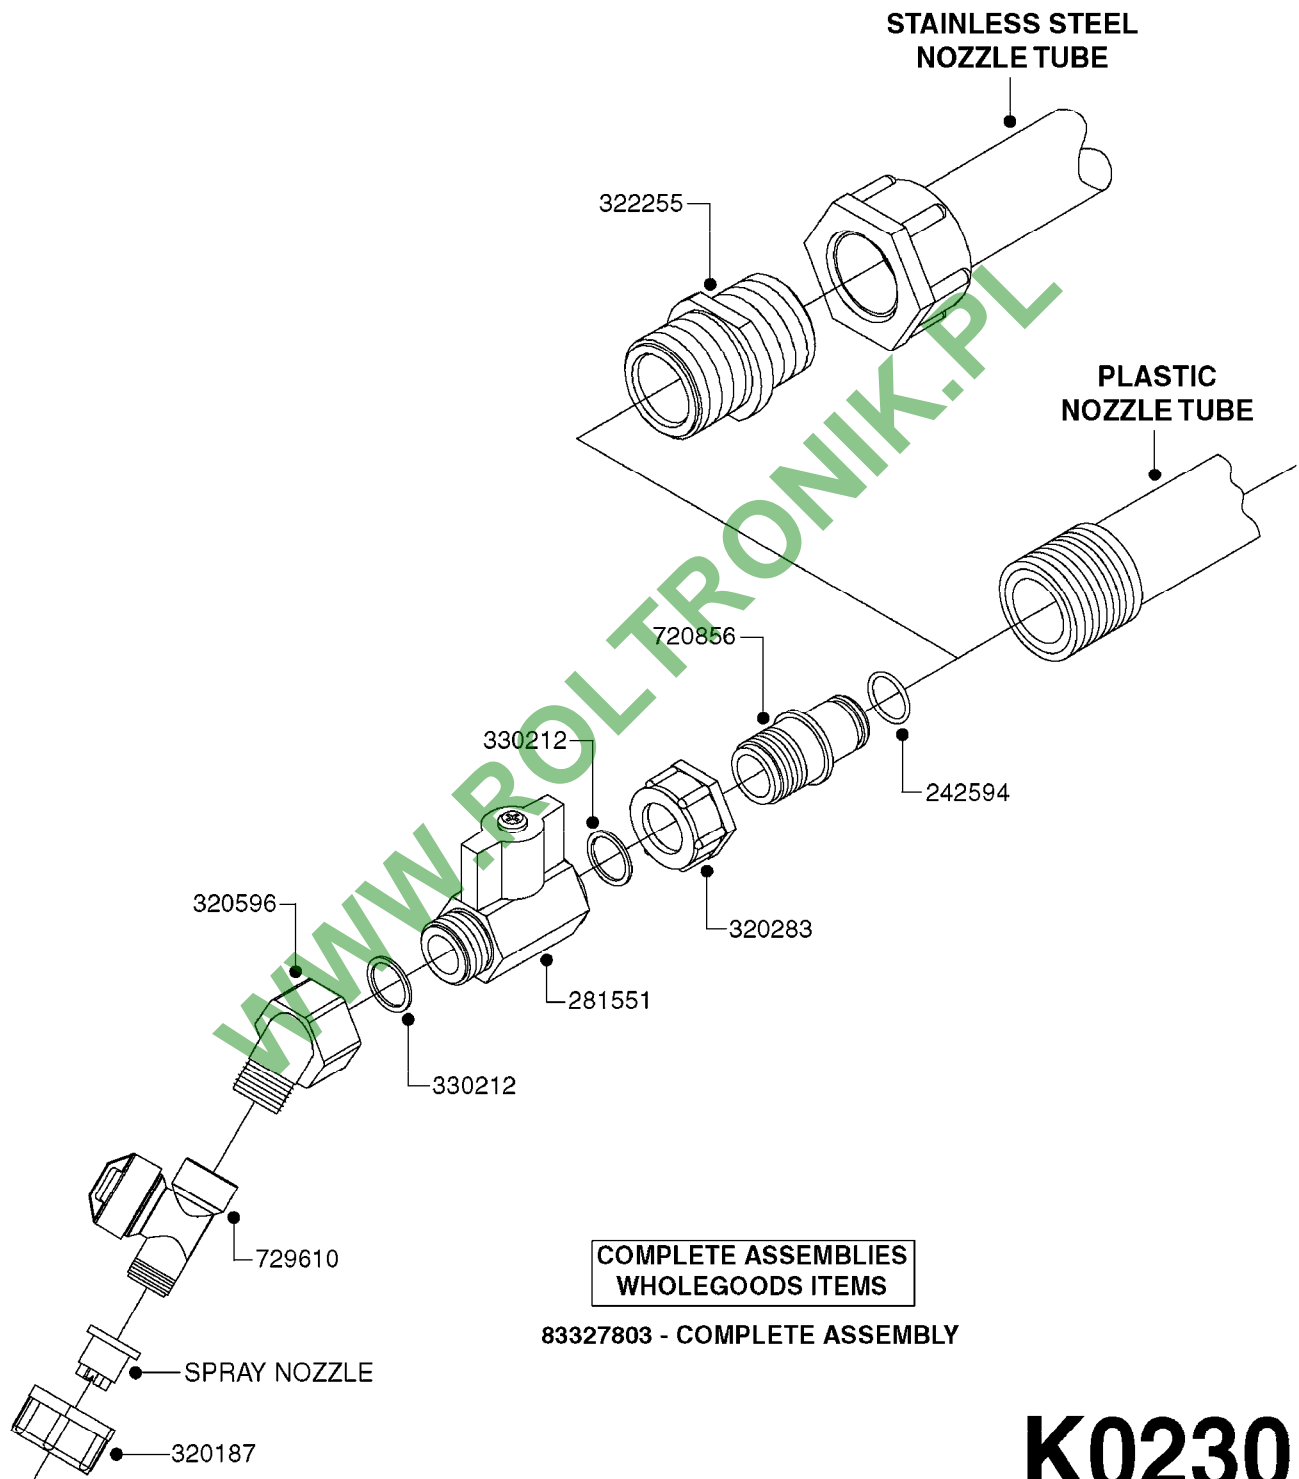

END NOZZLE KIT
K0230-HIN, 01:01:16

Page 1

Date 16.03.2016 14:14

parts-n°	order qty	description
242594	1	O-RING D14 X 1.78 SCH.70-EPDM
281551	1	BALL VALVE 1/2"
320187	1	FITT.DK CAP 3/8" BSP BLACK
320283	1	FITT.DK NUT 3/4"BSP
320596	1	FITT.DK ELB 3/8'-1/2'BSP 45DEG
322255	1	FITT.DK NIPPLE 3/4"X 3/4"
330212	1	O-RING D19/D14X2.4 F.1/2"NUT
720856	1	FITT.DK 1/2'BSP ASSY.F.3/4'NUT
729610	1	NOZZLE ASSY. NON DRIP 3/8 THRD
83327803	1	END NOZZLE KIT "04"

WWW.ROLTRONIK.PL