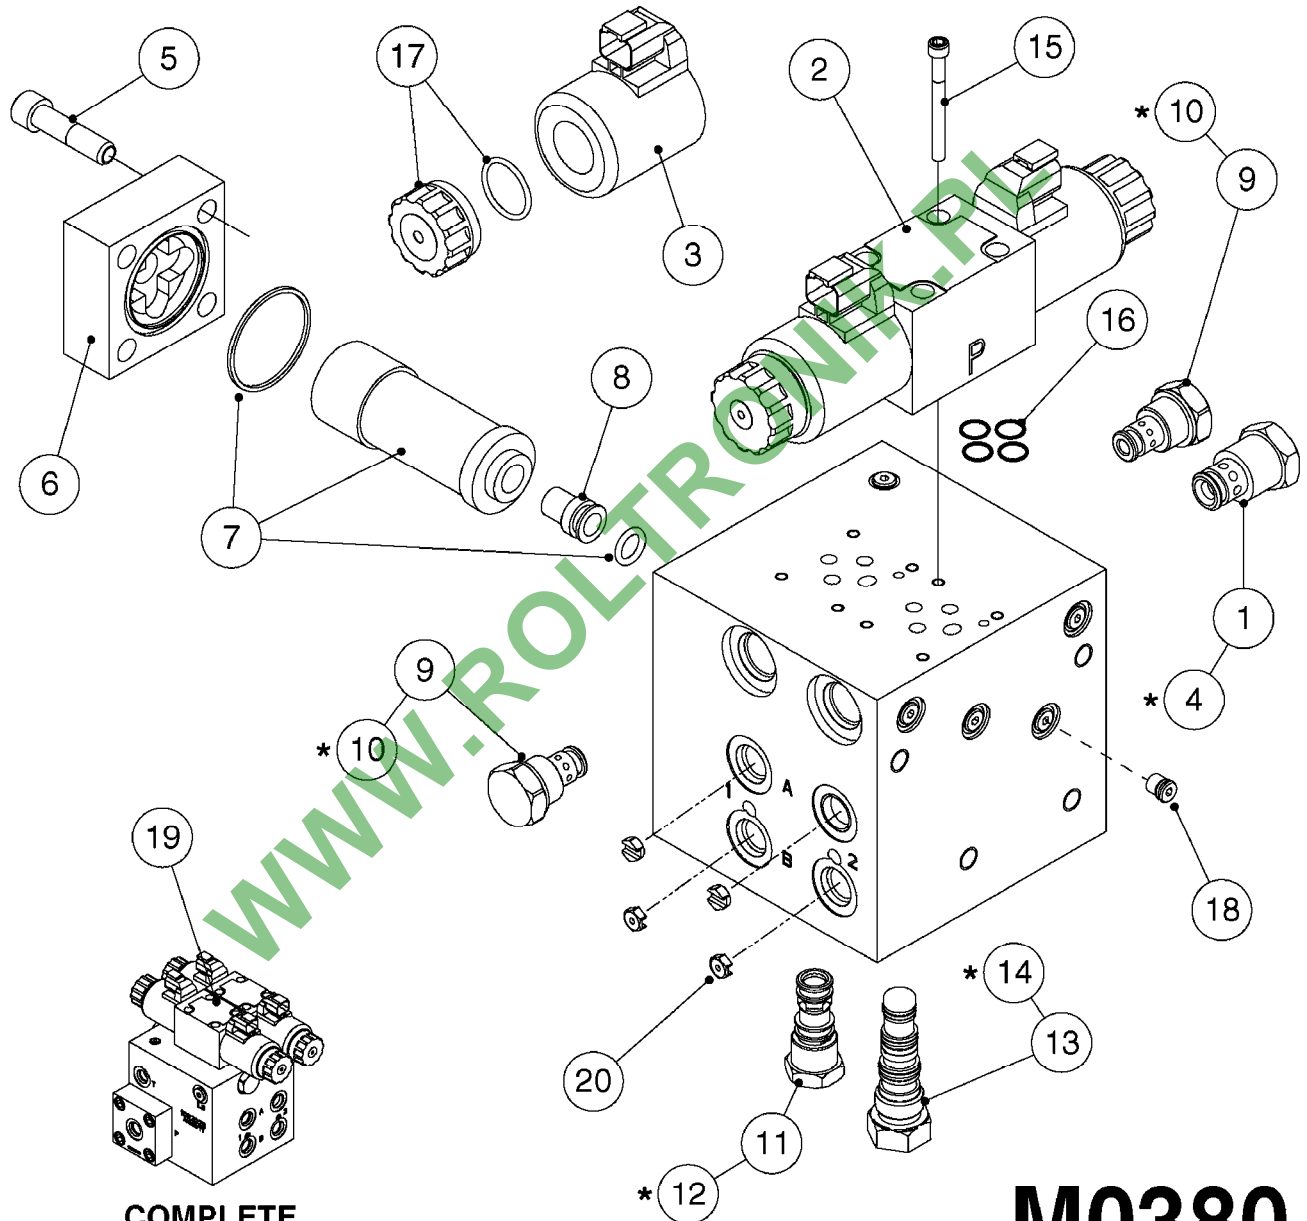

**COMPLETE
ASSEMBLY**

*SEAL KITS

M0380

NORAC VAR. RATE VALVE UC4/UC5
M0380-HIN, 01:01:16

Page 1

Date 16.03.2016 14:15

Pos.	parts-n°	order qty	description
1	28049403	1	NORAC CHECK VALVE
2	28055803	1	NORAC SOLENOID - DEUTSCH CONN.
3	28056503	1	COIL, NORAC, PROP, DEUTSCH
4	28066903	1	NORAC SEAL KIT F.28049403
5	28067103	1	NORAC HEX CAPSCREW 3/8X1-1/4"
6	28067203	1	NORAC FILTER CAP - 4 BOLT
7	28067303	1	NORAC FILTER ELEMENT KIT UC5
8	28067403	1	NORAC VALVE FILTER INSERT
9	28067503	1	NORAC CHECK VALVE C-8-2
10	28067603	1	NORAC SEAL KIT F.28067503
11	28067703	1	NORAC CHECK VALVE C-8-3
12	28067803	1	NORAC SEAL KIT F.28067703
13	28067903	1	NORAC CHECK VALVE C-8-4
14	28068003	1	NORAC SEAL KIT F.28067903
15	28068103	1	NORAC HEX CAPSCREW 10-24X2 SS
16	28068203	1	NORAC O-RING F.SOLENOID VALVE
17	28074903	1	NORAC COIL NUT AND O-RING
18	28089903	1	NORAC PLUG#2 SAE ZERO-LEAK
19	78216100	1	NORAC VALVE BLOCK COMP, DEUTSCH CON.
20	78603300	1	NORAC ONE WAY ORIFICE, .047"

WWW.ROLTRON.PL