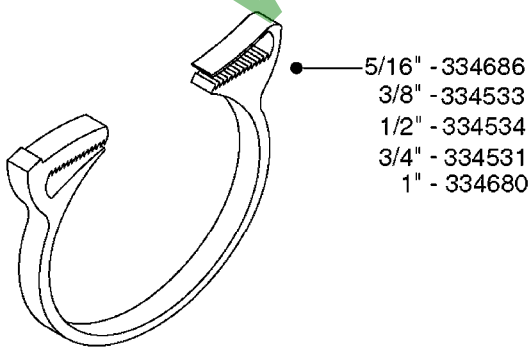

Hose Size	Pressure	Suction	Clamp Code
3/8"	28029803		6706
1/2"	28029803		6706
3/4"	28029903		6712
1"	28030003	28029903	6716
1-1/4"	28030103		6724
1-1/2"		28030103	6724
2"		28030203	235-67
2-1/2"		28030303	235-74
3"		28030403	235-82

L0130