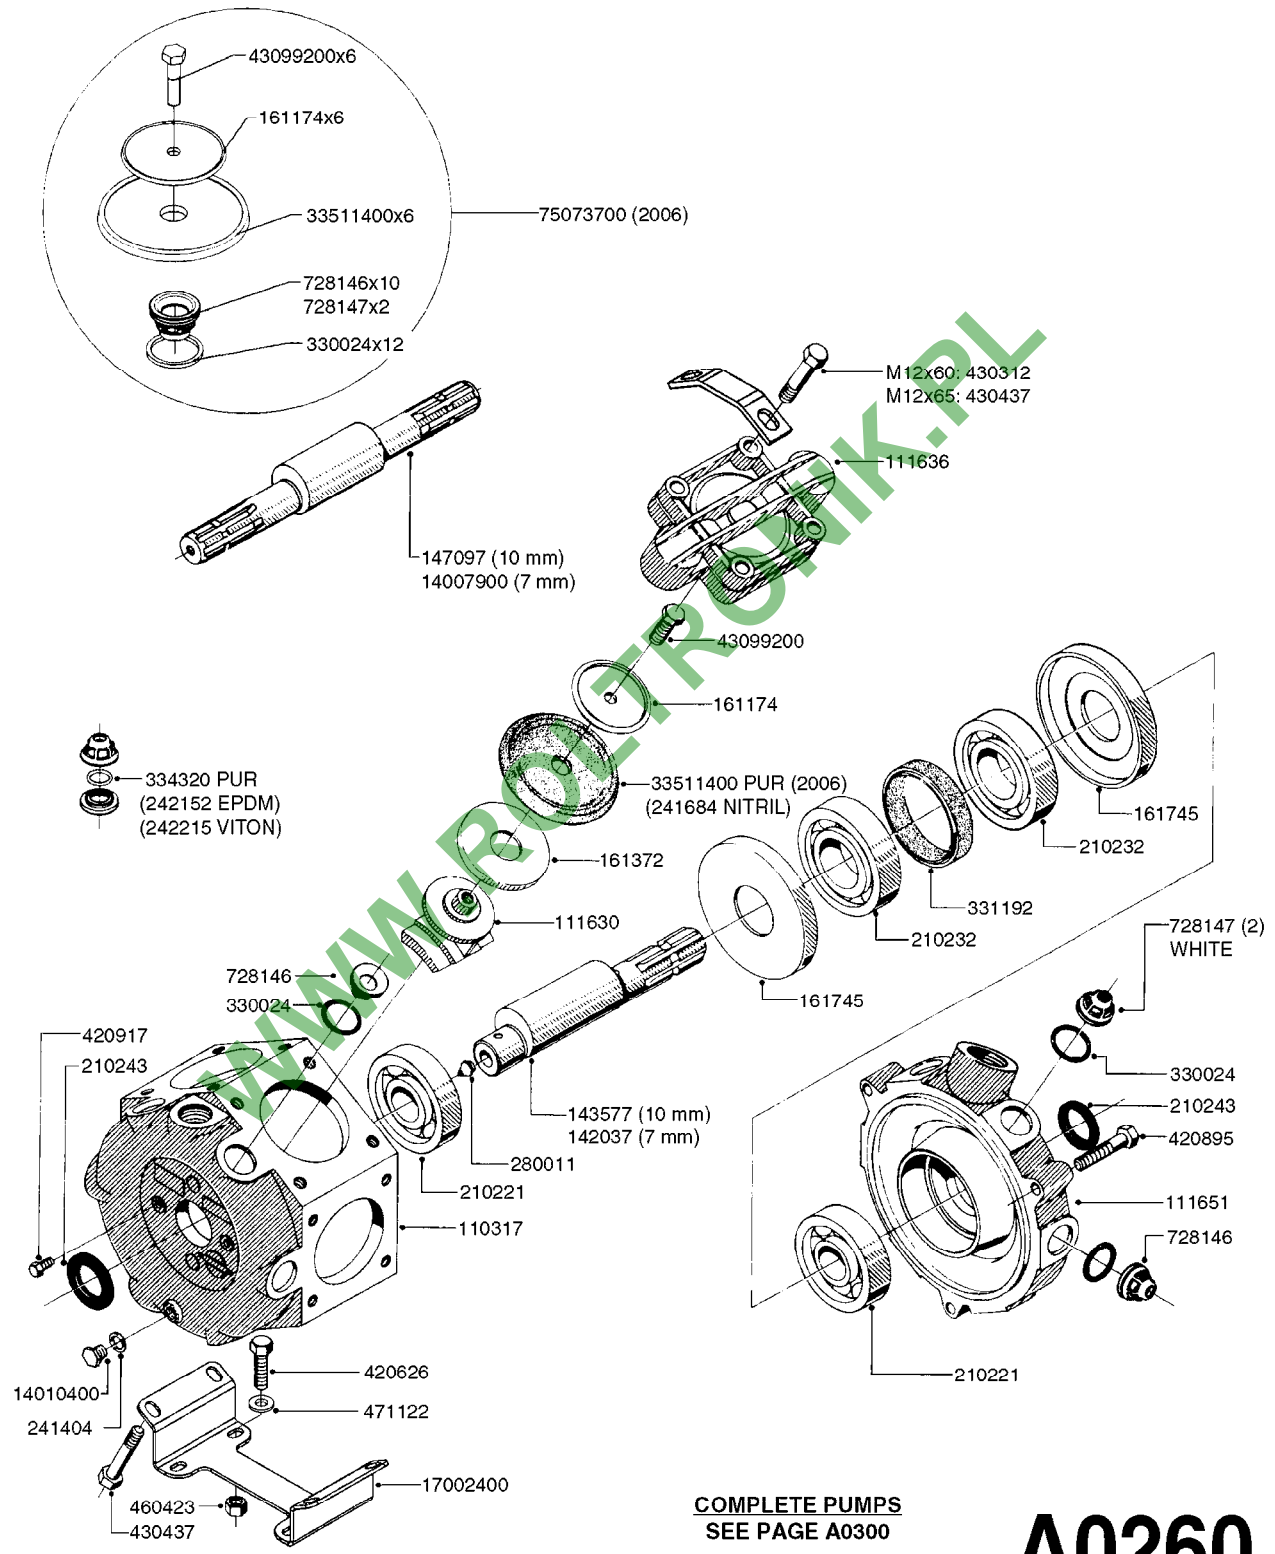

COMPLETE PUMPS
SEE PAGE A0300

A0260

PUMP - 363 W/MOUNTING BASE
A0260-HIN, 01:01:16

Page 1

Date 16.03.2016 14:13

parts-n°	order qty	description
110317	1	PUMP CASING MODEL 360/361 PNTD
111630	1	CONNECTING ROD 363/364-10 PUMP
111636	1	VALVE COVER 363 HEAVY DUTY
111651	1	CASTING F.363 1.5" PUMP(FRONT)
142037	1	CRANK SHAFT 361-20
143577	1	CRANK SHAFT F.363/462/463-10mm
147097	1	CRANK SHAFT 363-463/10 THROUGH
161174	1	DIAPHRAGM DISC SS 361/363/364 PUMP
161372	1	DIAPHRAGM BACKING DISC,320-361
161745	1	METAL SPACER F.363/463
210221	1	BEARING BALL 6407
210232	1	BEARING BALL 6310
210243	1	SEAL OIL 35 X 47 X 7
241404	1	DOWTY SEAL 1/4"
241684	1	DIAPHRAGM MODEL 361 NITRIL
242152	1	O-RING D18.2X3 EPDM
242215	1	O-RING D18X3 VITON
280011	1	GREASE NIPPLE 3/8' SAE H TR
330024	1	O-RING D41,1/D34.5 X 3,5
331192	1	SPACER, MODEL 361/363
334320	1	O-RING D18X3 POLYURETHANE
420626	1	BOLT HEX 8.8 DEL M10X20 FT
420895	1	BOLT HEX 8.8 RAW M10X60
420917	1	BOLT HEX 8.8 RAW M8X12 FT
430312	1	BOLT HEX 8.8 RAW M12X60
430437	1	BOLT HEX 8.8 RAW M12X65
460423	1	NUT HEX M10X1.5 LOCK
471122	1	WASHER, M10, Ø20/10.5X 2.0, SS
728146	1	VALVE FOR 361(726890/707932)
728147	1	VALVE FOR 361 WHITE WITH HOLE
14007900	1	CRANK 363/462/463-7mm 540/THRU
14010400	1	PLUG 1/4" BSP
17002400	1	FOOT F/363 PUMP (PAINTED)
33511400	1	DIAPHRAGM PUMP 361/361/363/364 PUR
43099200	1	BOLT HEX SS M12 X 30 DIN933 A4
75073700	1	PUMP KIT 361/363 "06"