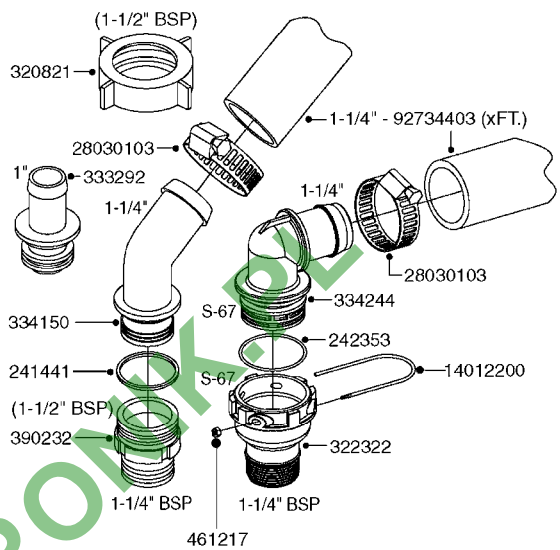

PRESSURE SIDE OF PUMP