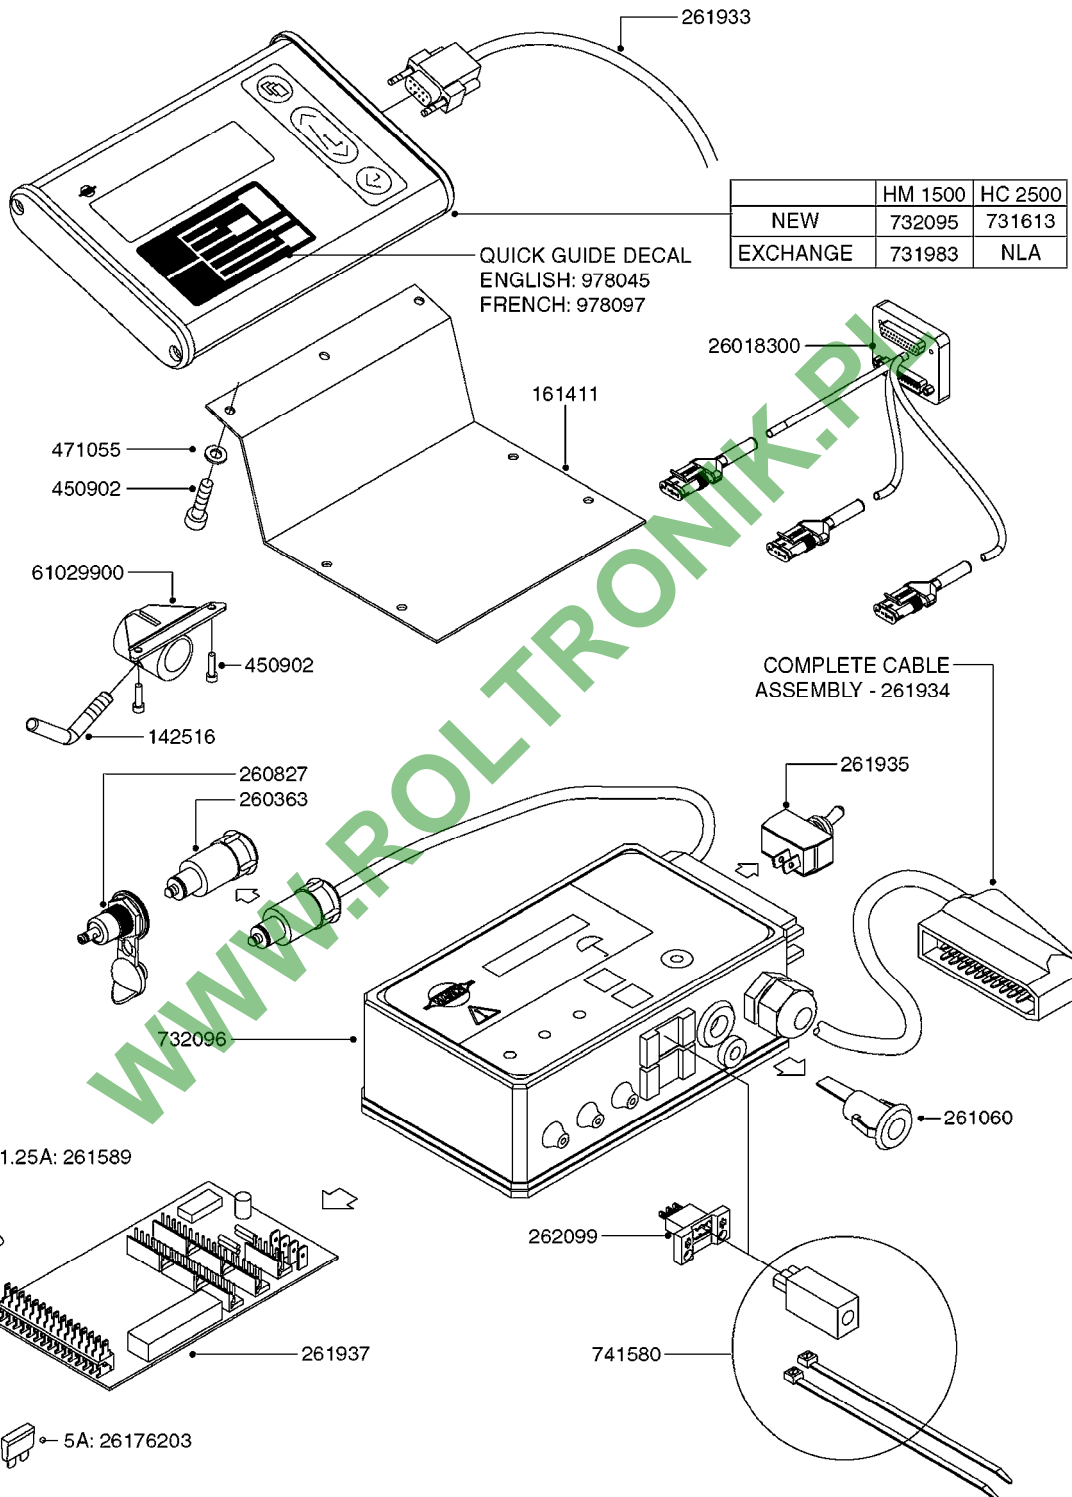

M0090

HC 2500/HM1500 DISPLAY/SCANBOX
M0090-HIN, 01:01:16

Page 1

Date 16.03.2016 14:14

parts-n°	order qty	description
142516	1	SCREW SET M10 BENT F. LOCKING
161411	1	MT.BRK. HC2500/HM1500 DISPLAY
26018300	1	ADAPTOR 2500 FOR SPRAYBOX II 39-PIN/REPLACES SCANBOX
260363	1	PLUG 2 POLE 12V
260827	1	PLUG F.EC ATTACHMENTS
261060	1	PLUG F.EC ATTACHMENTS
261589	1	FUSE 5 X 20 1.25 AMP
26176203	1	FUSE 5.0A QUICK-ACT.
261933	1	CABLE W/PLUG 2X25 L=71"
261934	1	CABLE W/PLUG 18X0.5MM L=79"
261935	1	SWITCH 2 POLE
261937	1	CIRCUIT BOARD F. SCANBOX
262099	1	PLUG SOCKET 3-POLE 2.5/3
450902	1	BOLT ALLEN HEAD M4 X 16MM
471055	1	WASHER D4.1/7.6 X 0.9
61029900	1	BRACKET FOR HC2500
731613	1	DISPLAY HC2500 NEW
731983	1	DISPLAY HM1500 REFURBISHED
732095	1	DISPLAY HM1500 NEW
732096	1	SCANBOX F.HM1500/HC2500
741580	1	PLUG 3-POLE 2.5/3
978045	1	DECAL QUICK GUIDE 1500/2500
978097	1	DECAL QUICK GUIDE 1500/2500 FR

WWW.ROLTRONIK.PL