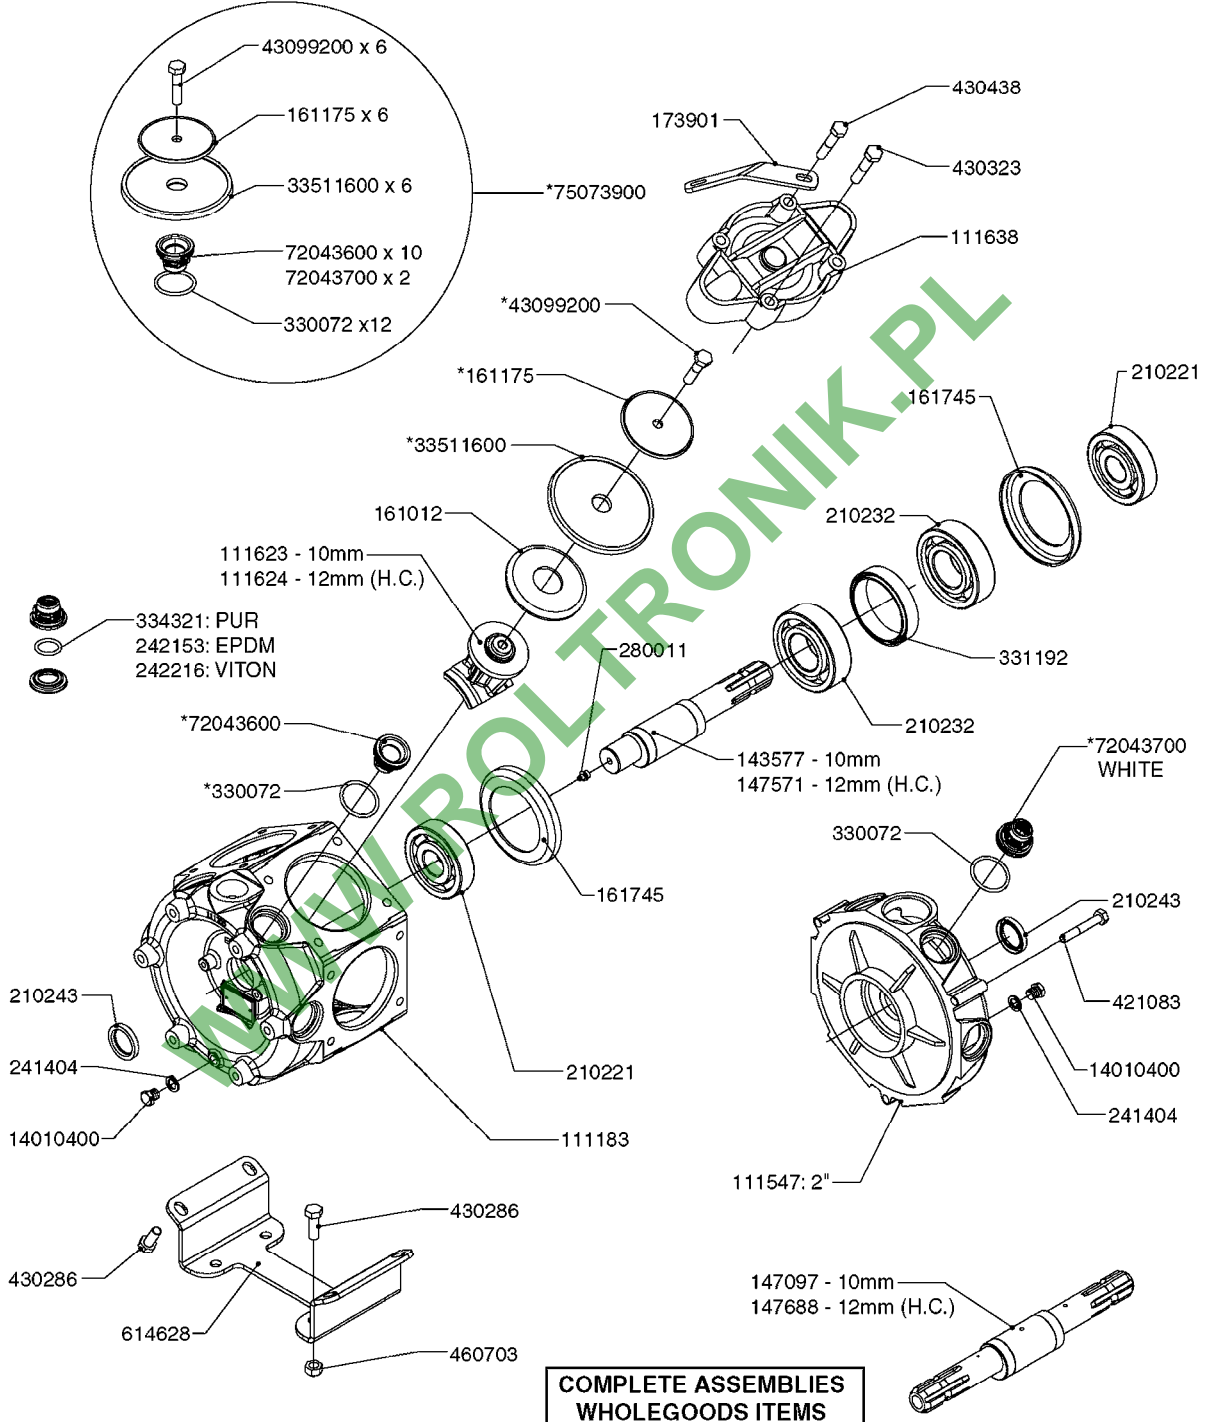

PUMP REPAIR KIT

**COMPLETE ASSEMBLIES
WHOLEGOODS ITEMS**

COMPLETE PUMPS

- 821587 - 463/10 2" W/THROUGH SHAFT (540 RPM)
- 82166300 - 463/12 2" (540 RPM H.C. INLINE PORTS)
- 463/12 2" (540 RPM H.C. OFFSET PORTS) REPLACED BY 82168700 (PAGE A0350)

A0330

PUMP - 463 W/ MOUNTING BASE
A0330-HIN, 01:01:16

Page 1

Date 16.03.2016 14:13

parts-n°	order qty	description
111183	1	PUMP CASTING 460-463 (PAINTED)
111547	1	PUMP FRONT 460-463-2' (PAINT)
111623	1	CONNECTING ROD 463/10MM
111624	1	CONNECTING ROD 463/12MM
111638	1	VALVE COVER 463 HC+1000 VERS.
143577	1	CRANK SHAFT F.363/462/463-10mm
147097	1	CRANK SHAFT 363-463/10 THROUGH
147571	1	CRANK SHAFT F.463-12mm
147688	1	CRANK SHAFT 462/12 THROUGH
161012	1	DIAPHRAGM BACKING DISC F. 463
161175	1	DIAPHRAGM DISC F. 463 PUMP
161745	1	METAL SPACER F.363/463
173901	1	LIFT STRAP F.PUMP 463
210221	1	BEARING BALL 6407
210232	1	BEARING BALL 6310
210243	1	SEAL OIL 35 X 47 X 7
241404	1	DOWTY SEAL 1/4"
242153	1	O-RING D26X4 EPDM
242216	1	O-RING VITON F/1202/1302/462
280011	1	GREASE NIPPLE 3/8' SAE H TR
330072	1	O-RING D53.5/D45.5X4
331192	1	SPACER, MODEL 361/363
334321	1	O-RING POLY. 34.0x26.0x4.0
421083	1	BOLT HEX 8.8 DEL M10X65
430286	1	BOLT HEX 8.8 DEL M12X30 FT
430323	1	BOLT HEX 8.8 DEL M12X60
430438	1	BOLT HEX 8.8 DEL M12X65
460703	1	NUT HEX M12X1.75 LOCK DIN985
614628	1	FOOT FOR PUMP 460-463 PAINTED
821587	1	PUMP 463/10 THROUGH SHAFT TWNF
14010400	1	PLUG 1/4" BSP
33511600	1	DIAPHRAGM PUMP 463/464 PUMP PUR
43099200	1	BOLT HEX SS M12 X 30 DIN933 A4
72043600	1	VALVE FOR 462/463
72043700	1	VALVE FOR 462/463 W.VENT HOLE
75073900	1	PUMP KIT 463 "06"
82166300	1	PUMP 463-12 2"SUC 540RPM
82168700	1	PUMP 464/12/540 OFFSET PORTS