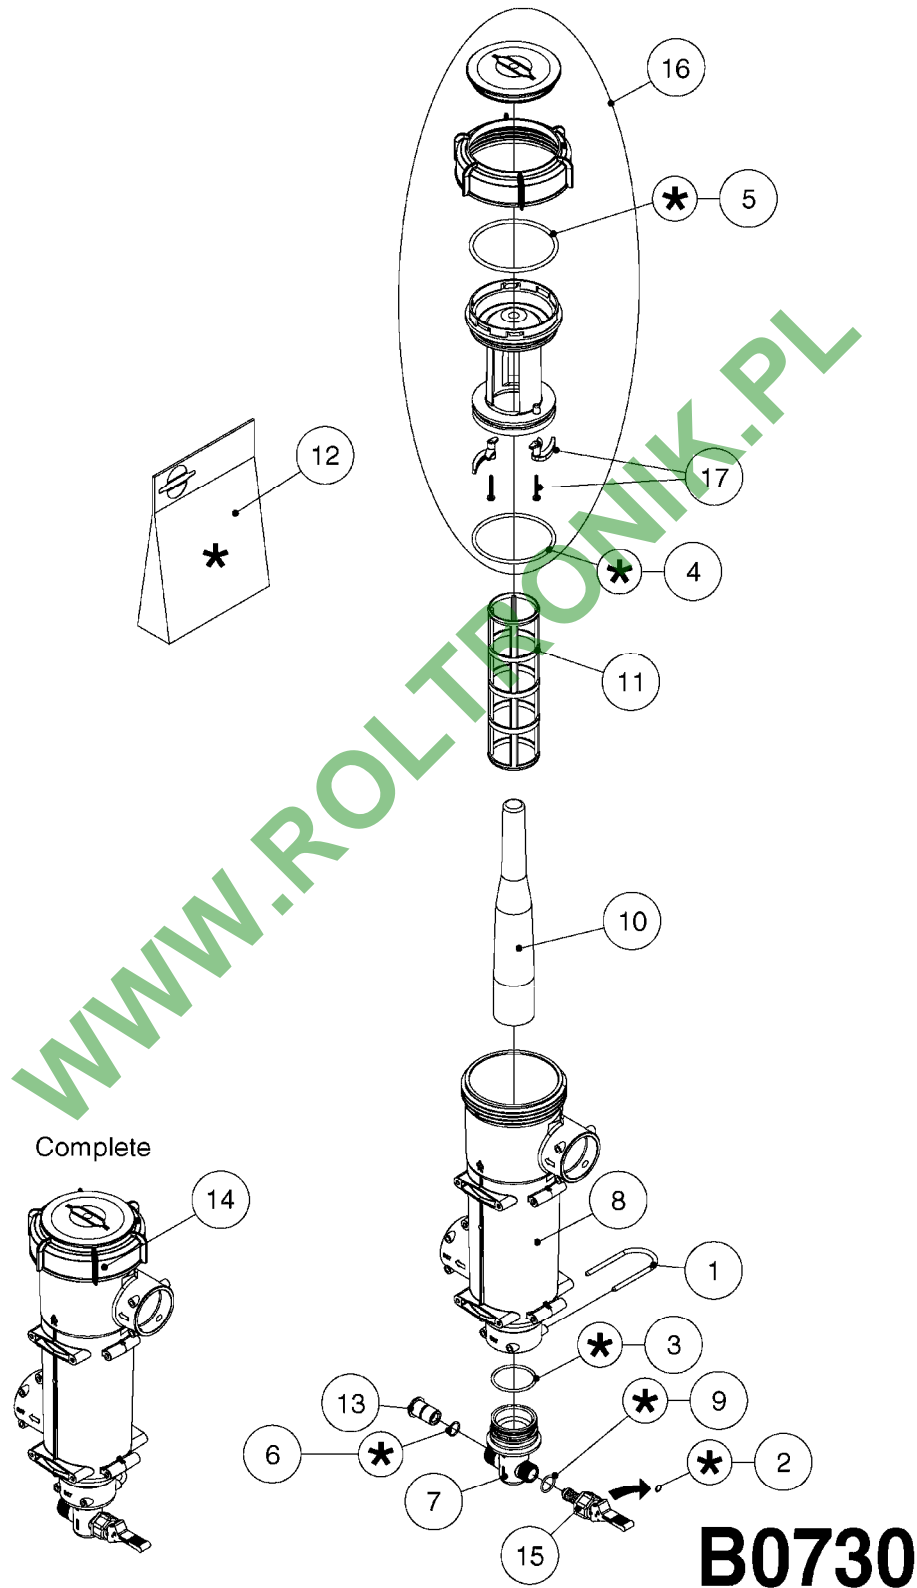

PRESSURE FILTER - CYCLONE
B0730-HIN, 01:01:16

Page 1

Date 16.03.2016 14:13

Pos.	parts-n°	order qty	description
1	145996	1	FITT.DK S-67 FORK
2	241323	1	O-RING D5.3X2.4 NITRIL
3	242353	1	O-RING D44.2X3.0 VITON F.S-67
4	242565	1	O-RING Ø 85 X 4.0 SH70 VITON
5	242577	1	O-RING Ø 86 X 4.5 SH70 VITON
6	242594	1	O-RING D14 X 1.78 SCH.70-EPDM
7	322358	1	T-PIECE S67-1/2"-3/4"
8	322359	1	CYCLONE FILTER HOUSING
9	330315	1	O-RING D18.4/D13X.6
10	391093	1	CONE F. CYCLONE FILTER
11	61036000	1	FILTER ELEM.S93,100 MSH-YELLOW
11	615416	1	FILTER ELEM.S93,50 MESH-BLUE
11	72557200	1	FILTER ELEM.S93,80# CYCLONE
12	741827	1	SEAL KIT CYCLONE FILTER
13	39127500	1	VALVE SEAT
14	72281200	1	CYCLONE FILT.COMP. 80 MSH S67
14	72316500	1	CYCLONE FILT.COMP.50 MSH S67
14	72316600	1	CYCLONE FILT.COMP.100 MSH S67
15	72281300	1	VALVE BOOSTER/ON/OFF CYCLONE F
16	72352200	1	LID COMPLETE F. CYCLONE FILTER
17	74192900	1	FILTER LOCK PARTS - CYCLONE

WWW.ROLTRONK.PL