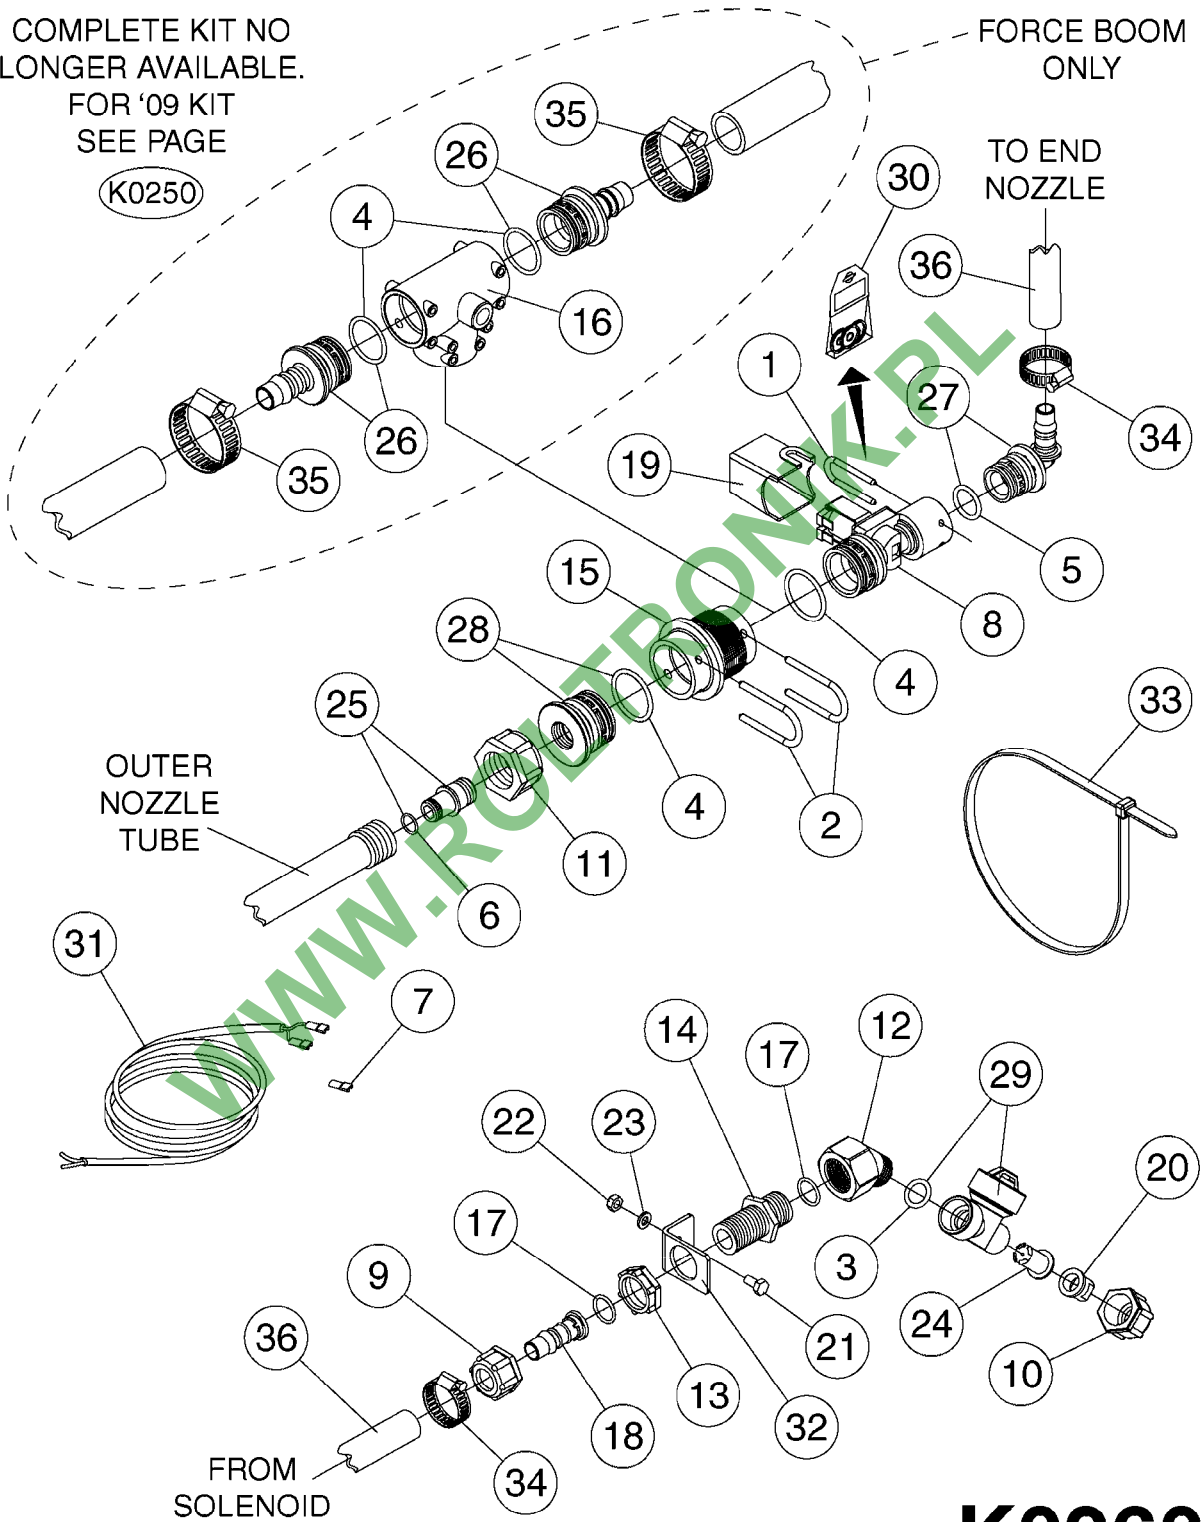

COMPLETE KIT NO
LONGER AVAILABLE.
FOR '09 KIT
SEE PAGE

(K0250)

FORCE BOOM
ONLY

TO END
NOZZLE

OUTER
NOZZLE
TUBE

FROM
SOLENOID
ASSEMBLY

ELECTRIC END NOZZLE KIT '12
K0260-HIN, 01:01:16

Page 1

Date 16.03.2016 14:14

Pos.	parts-n°	order qty	description
1	145994	1	FITT.DK S-40 FORK
2	145995	1	FITT.DK S-53 FORK
3	240177	1	O-RING D16.1/11.3 X 2.4
4	242354	1	O-RING D32.2X3.0 VITON F.S-53
5	242355	1	O-RING D19.2X3.0 VITON F.S-40
6	242594	1	O-RING D14 X 1.78 SCH.70-EPDM
7	261539	1	SPADE F.ELEC CONNec BLUE INSUL
8	262104	1	VALVE, SOLENOID, S53/S40
9	320084	1	FITT.DK NUT 1/2" BSP
10	320187	1	FITT.DK CAP 3/8" BSP BLACK
11	320283	1	FITT.DK NUT 3/4"BSP
12	320596	1	FITT.DK ELB 3/8'-1/2'BSP 45DEG
13	321307	1	FITT.DK NUT 1/2" BSP JAMB
14	321742	1	FITT.DK BULKHEAD 1/2' BSP
15	322103	1	FITT.DK S-53 BULKHEAD
16	322352	1	FITT.DK S-53 TEE
17	330212	1	O-RING D19/D14X2.4 F. 1/2"NUT
18	330687	1	FITT.DK HB 1/2" F. 1/2" NUT
19	334965	1	COVER FOR S53 SOLENOID VALVE
20	370366	1	NOZZLE END FAN 1850-G 150
21	410185	1	BOLT HEX 8.8 DEL M6X16 A2
22	460261	1	NUT HEX M6X1 LOCK A2 DIN985
23	471125	1	WASHER, M6, Ø12/ 6.4X 1.6, SS
24	614366	1	FILTER 50 MESH F.NOZZLE BLUE
24	614367	1	FILTER 80 MESH F.NOZZLE RED
24	614368	1	FILTER 100 MESH F.NOZZLE YEL.
25	720856	1	FITT.DK 1/2'BSP ASSY.F.3/4'NUT
26	726558	1	FITT.DK S53 STR. 3/4" W.ORING
27	726567	1	FITT.DK S-40 ELB.1/2" W.ORING
28	726694	1	PLUG,S53,1/2"FBSP THD W.ORING
29	729610	1	NOZZLE ASSY. NON DRIP 3/8 THRD
30	750722	1	REPAIR KIT FOR 3S SC CONTROL
31	983087	1	ELEC. CABLE 2 WIRE X 0.75MM
32	16180100	1	PLATE, END ROW NOZZLE
33	28025203	1	TIE STRAP L=23" x W=1/2"
34	28029803	1	CLAMP HOSE GEAR P1/2" 6708
35	28029903	1	CLAMP HOSE GEAR P3/4"-S1" 6712
36	92702103	1	HOSE R X1/2" X300PSI WP X0012"