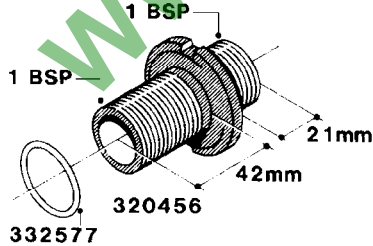

L0060

FITTINGS - BULKHEAD
L0060-HIN, 01:01:16

Page 1

Date 16.03.2016 14:14

parts-n°	order qty	description
141046	1	NUT 3/8" BSP
141341	1	NUT 1/4' BSP
240284	1	O-RING D82,5/75 X 3,5
320456	1	FITT.DK BULKHEAD 1"BSP DOUBLE
320467	1	FITT.DK BULKHEAD 1"BSP SINGLE
320471	1	FITT.DK NUT 1" BSP JAMB
320541	1	FITT.DK BULKHEAD 2-1/2'BSP SIN
320552	1	FITT.DK NUT 2-1/2' BSP JAMB
320644	1	FITT.DK ELB.3/4"HB X 1" BSP
320784	1	FITT.DK CAP 1-1/2" BSP
320795	1	FITT.DK NUT 1-1/2" BSP JAMB
320935	1	FITT.DK BULKHEAD 1/4' BSP SING
320946	1	FITT.DK BULKHEAD 3/8' BSP SING
321296	1	FITT.DK BULKHEAD 1/2" BSP SING
321307	1	FITT.DK NUT 1/2" BSP JAMB
321333	1	FITT.DK BULK 1-1/2" X 1"F BSP
330061	1	O-RING D16/D11X2,5
330072	1	O-RING D53.5/D45.5X4
330212	1	O-RING D19/D14X2.4 F.1/2"NUT
332577	1	O-RING D38/D30X4 F.1" PUR.
332592	1	O-RING D26/D20X3

WWW.ROLTRONIK.PL