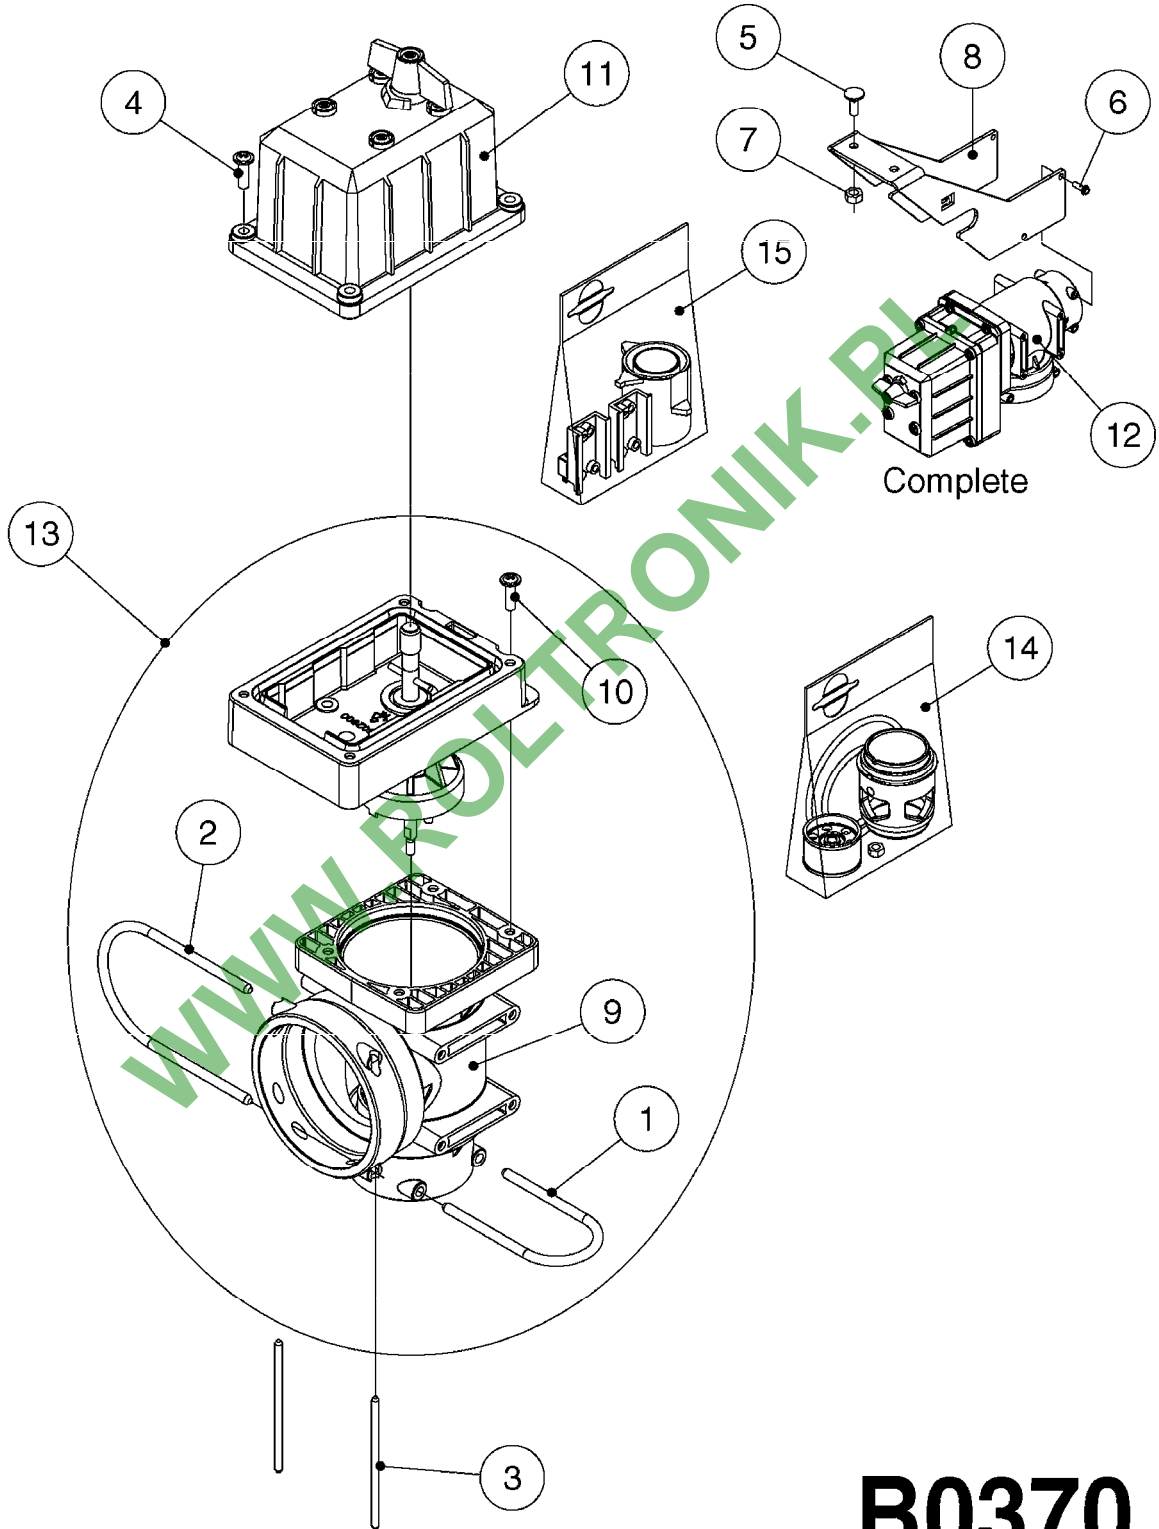

B0370

PRESSURE REGULATOR - S93 06
B0370-HIN, 01:01:16

Page 1

Date 16.03.2016 14:13

Pos.	parts-n°	order qty	description
1	145996	1	FITT.DK S-67 FORK
2	145997	1	FITT.DK S-93 FORK
3	147767	1	PIN 5Ø X 60 S-93 DOUBLE CLAMP
4	440677	1	SCREW F. PLASTIC 5X20 SS
5	440695	1	BOLT CARRIAGE M8X25
6	440698	1	SCREW F.PLASTIC 6X18 SS HEXHD
7	460143	1	NUT HEX M8 LOCK A2 DIN985
8	16244000	1	BRACKET FOR REG. NAV, PAINTED NAVIGATOR PLATFORM BRACKET
9	33510800	1	HOUSING F.PRESS.REG.S67/S93
10	44076200	1	PT TORNILLO 50X16 WN5451 rsf t
11	72374200	1	MOTOR HOUS.REG.1:150 ENCODER
12	72425500	1	REGULATOR S67/S93 CROSS-DRILL
12	72678700	1	REGULATOR S67/S93 CROSS-DRILL CERAMIC COMPONENTS
13	72481600	1	BAG W. CONSOLE&SPINDLE COMPL
14	72678900	1	BAG W.CONE/CYL/GASKET CERAMIC CERAMIC COMPONENTS
14	74190800	1	BAG W.CONE/CYL. AND GASKET
15	74187500	1	SWITCH 5A PRESS.REG REP.KIT 08

WWW.ROLTRONK.PL