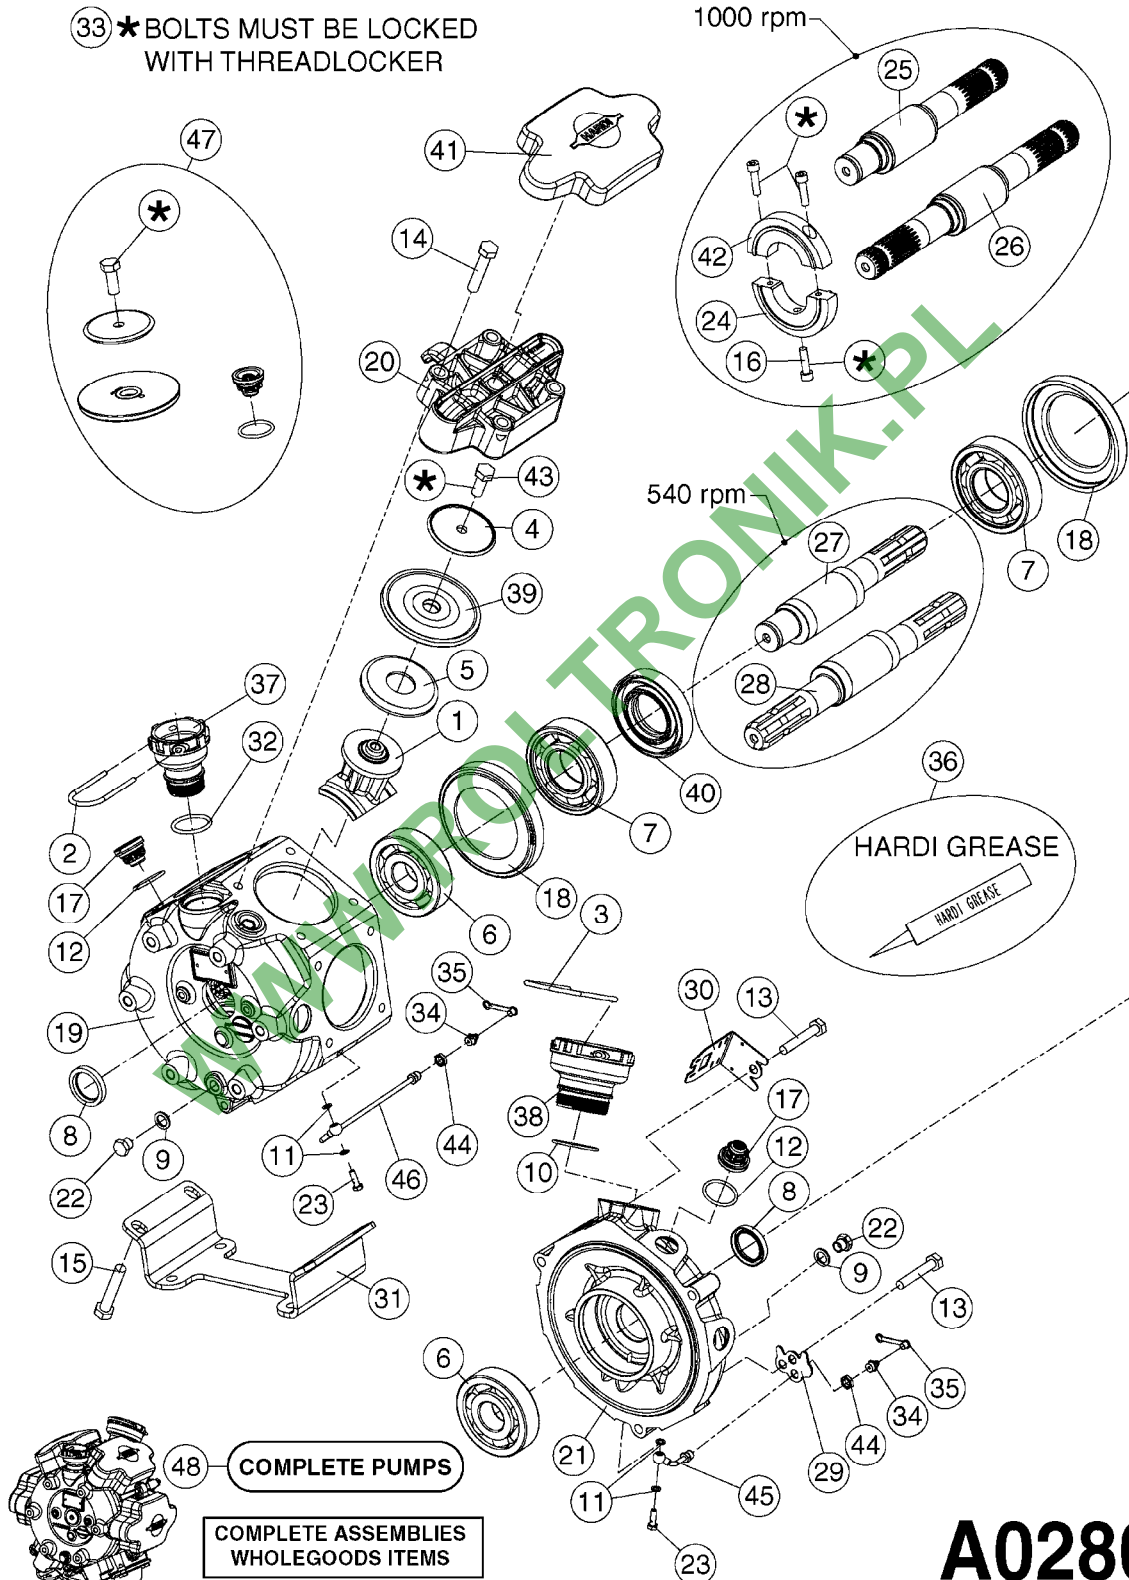

33 * BOLTS MUST BE LOCKED WITH THREADLOCKER

1000 rpm

540 rpm

PUMP - 364 540/1000 RPM
A0280-HIN, 16:02:16

Page

1

Date

16.03.2016 14:13

Pos.	parts-n°	order qty	description
1	111622	1	CONNECTING ROD 463/5.5MM
1	111628	1	CONNECTING ROD 363/5.5 PUMP
1	111629	1	CONNECTING ROD 363/364-7 PUMP
1	111630	1	CONNECTING ROD 363/364-10 PUMP
2	145996	1	FITT.DK S-67 FORK
3	145997	1	FITT.DK S-93 FORK
4	161174	1	DIAPHRAGM DISC SS 361/363/364 PUMP
5	161372	1	DIAPHRAGM BACKING DISC,320-361
6	210221	1	BEARING BALL 6407
7	210232	1	BEARING BALL 6310
8	210243	1	SEAL OIL 35 X 47 X 7
9	241404	1	DOWTY SEAL 1/4"
10	242225	1	O-RING D45.0 X 4.0 RUBBER
11	242374	1	WASHER Ø10/Ø6X1 COPPER
12	330024	1	O-RING D41,1/D34.5 X 3,5
13	420895	1	BOLT HEX 8.8 RAW M10X60
14	430312	1	BOLT HEX 8.8 RAW M12X60
15	430437	1	BOLT HEX 8.8 RAW M12X65
16	450995	1	BOLT ALLEN M8X30 DIN 912 RAW
17	728146	1	VALVE FOR 361(726890/707932)
18	11171900	1	METAL SPACER F. 364/464 MACHINED
19	11172000	1	PUMP HOUSE 364 MACHINED 5/4" BSP RED
20	11172800	1	VALVE COVER 364 MACHINED RED
21	11173200	1	FRONTPART 364, 1½" BSP RED
22	14010400	1	PLUG 1/4" BSP
23	14120400	1	BANJOBOLT M6 X 19
24	14120700	1	COUNTERWEIGHT 364/464-1000
25	14137300	1	CRANKSHAFT 364/464-5.5 1000
26	14137900	1	CRANKSHAFT 364/464-5.5 GG 1000
27	14137600	1	CRANKSHAFT 364/464-10
28	14138200	1	CRANKSHAFT 364/464-10 GG
29	16382900	1	GREASE NIPPLE PLATE, 364
30	16390600	1	BRACKET FOR RPM SENSOR
31	17002400	1	FOOT F/363 PUMP (PAINTED)
32	24266600	1	O-RING D 38,0 X 4,0 70SH.NITR
33	28045503	1	LOCTITE 262 .5ML (.017oz.)
34	28163300	1	GREASE NIPPLE H1 M6X1 DIN 7412
35	28163400	1	CAP F. GREASENIPPLE YELLOW M6X1
36	28164600	1	HARDI PUMP GREASE S3 V550L 1
37	32242200	1	FITTING S67 5/4" KON. RG 2014
38	32242300	1	NIPPLE S93 1,5' KON.RG 2014
39	33511400	1	DIAPHRAGM PUMP 361/361/363/364 PUR
40	33524200	1	DISTANCE RING/GREASE SPLIT
41	33524300	1	COVER PLASTIC 364 PUMP
42	39136200	1	HALFPART 364/464-1000
43	43099200	1	BOLT HEX SS M12 X 30 DIN933 A4
44	46134000	1	NUT HEX M10x1 H=2.3 NV=14 ELZIN
45	61096800	1	BANJOTUBE SHORT 364 COMPL.
46	61096900	1	BANJOTUBE LONG 364 COMPL.
47	75585900	1	PUMP KIT 364
48	82168100	1	PUMP 464/5.5 THROUGH SHAFT 1000RPM
48	82169500	1	PUMP 364-5.5-MED-1000
48	82169700	1	PUMP 364-5.5-MOD2-1000-120-AUS
48	82170000	1	PUMP 364-10-STD-540
48	82170300	1	PUMP 364-10-MOD-540-GG
48	82170400	1	PUMP 364-10-MOD-540-120