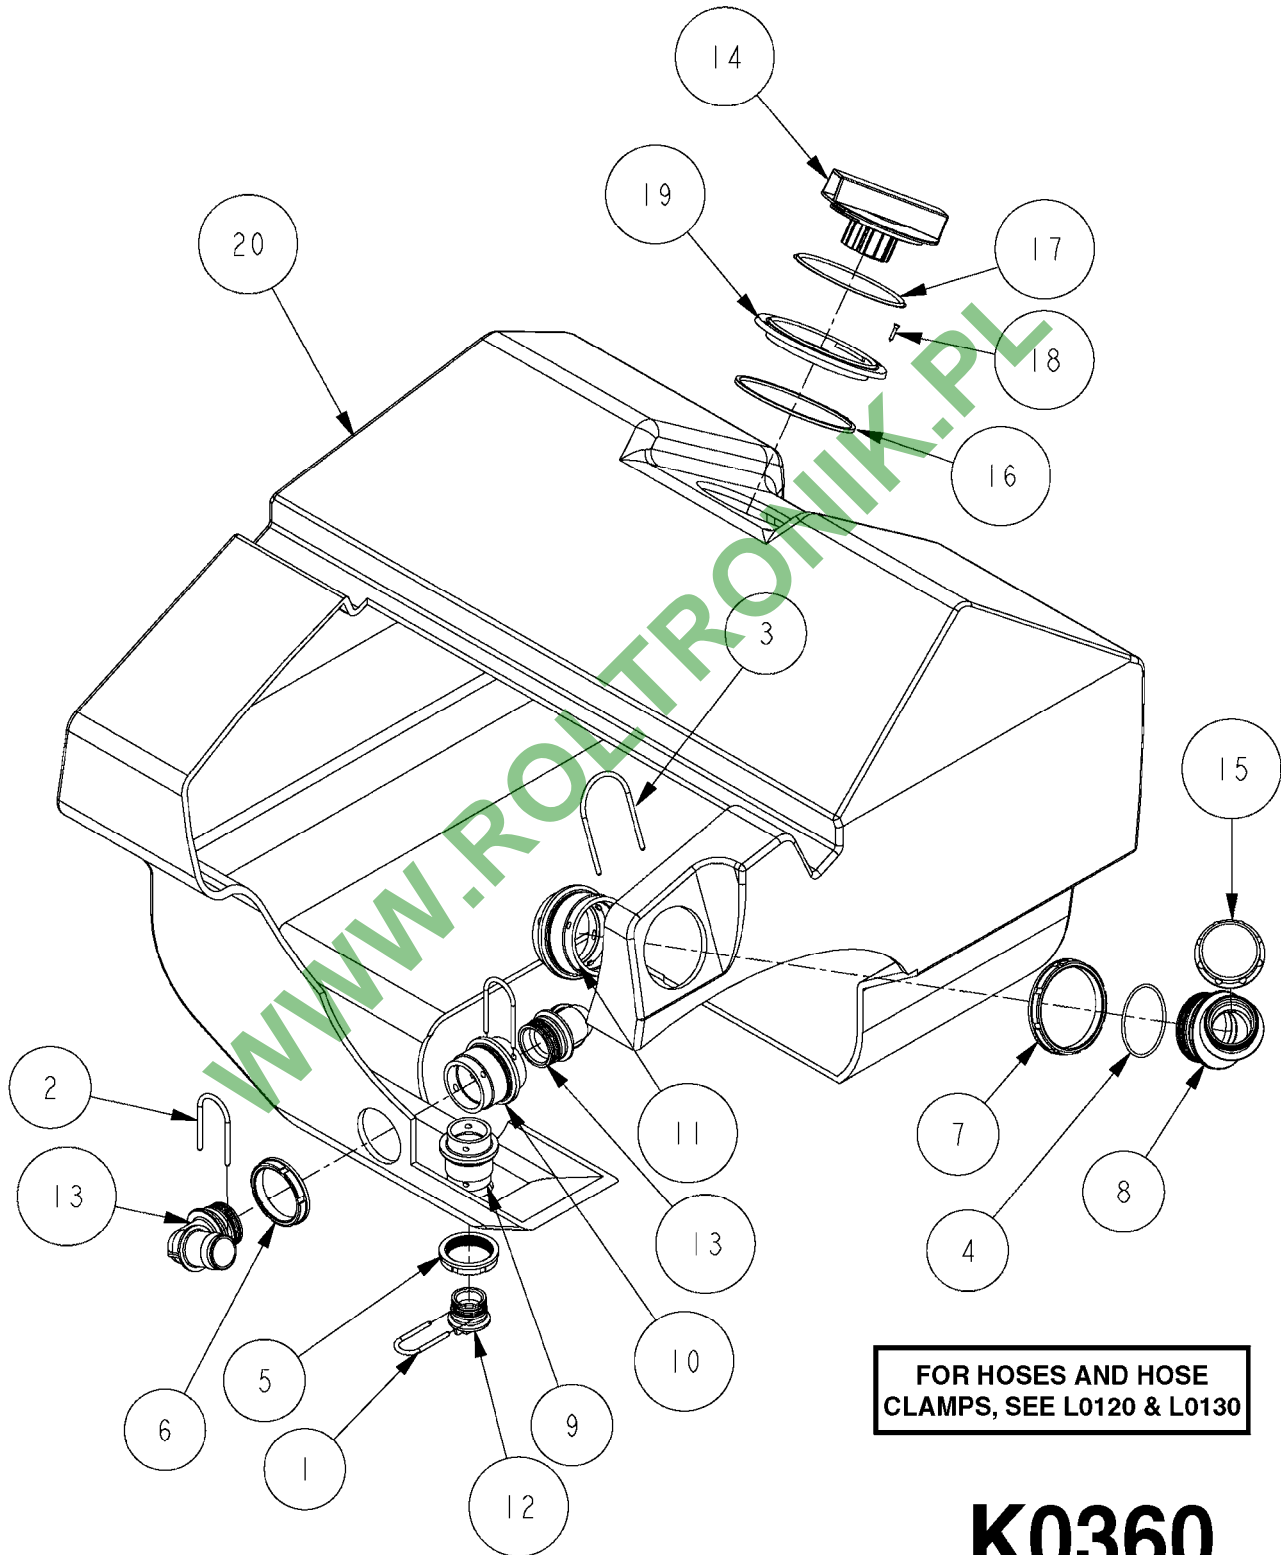

**FOR HOSES AND HOSE
CLAMPS, SEE L0120 & L0130**

K0360

FLUSH SYSTEM - RANGER
K0360-HIN, 01:01:16

Page 1
Date 16.03.2016 14:14

Pos.	parts-n°	order qty	description
1	145995	1	FITT.DK S-53 FORK
2	145996	1	FITT.DK S-67 FORK
3	145996	1	FITT.DK S-67 FORK
			S-67 MODELS WITHOUT THREADED CAP (15)
3	145997	1	FITT.DK S-93 FORK
			S-93 MODELS WITH THREADED CAP (15)
4	242351	1	O-RING D69.5X3.0 VITON F.S-93
			S-93 MODELS WITH THREADED CAP (15)
4	242353	1	O-RING D44.2X3.0 VITON F.S-67
			S-67 MODELS WITHOUT THREADED CAP (15)
5	322107	1	FITT.DK S-53 BULKHEAD NUT
6	322108	1	FITT.DK S-67 BULKHEAD NUT
7	322108	1	FITT.DK S-67 BULKHEAD NUT
			S-67 MODELS WITHOUT THREADED CAP (15)
7	322109	1	FITT.DK S-93 BULKHEAD NUT
			S-93 MODELS WITH THREADED CAP (15)
8	322337	1	FITT.DK S-93 ELB.2"BSP 45D
			S-93 MODELS WITH THREADED CAP (15)
8	334250	1	FITT.DK S-67 PLUG
			S-67 MODELS WITHOUT THREADED CAP (15)
9	726463	1	FITT.DK S53 BULKHEAD W/GASKET
10	726464	1	FITT.DK S-67 BULKHEAD W/GASKET
11	726464	1	FITT.DK S-67 BULKHEAD W/GASKET
			S-67 MODELS WITHOUT THREADED CAP (15)
11	726465	1	FITT.DK S-93 BULKHEAD W/GASKET
			S-93 MODELS WITH THREADED CAP (15)
12	726578	1	FITT.DK S53 PLUG WITH O-RING
13	727224	1	FITT.DK S67X90,1.5HB SUCTION
14	10052203	1	LID VENT ASSY
15	10053603	1	FITT. CAPNUT 2"BSP 5601
16	10064203	1	SET SEALING SPONGE 1 Ft BULK
17	10102203	1	GASKET F.16" LID BREATHER
18	10619703	1	SCREW SS #6x3/4' SELF TAPPING
19	10619803	1	LID HOUSING TREADED F. 6'
20	35003903	1	TANK, FLUSH 250L RANGER DK PIG