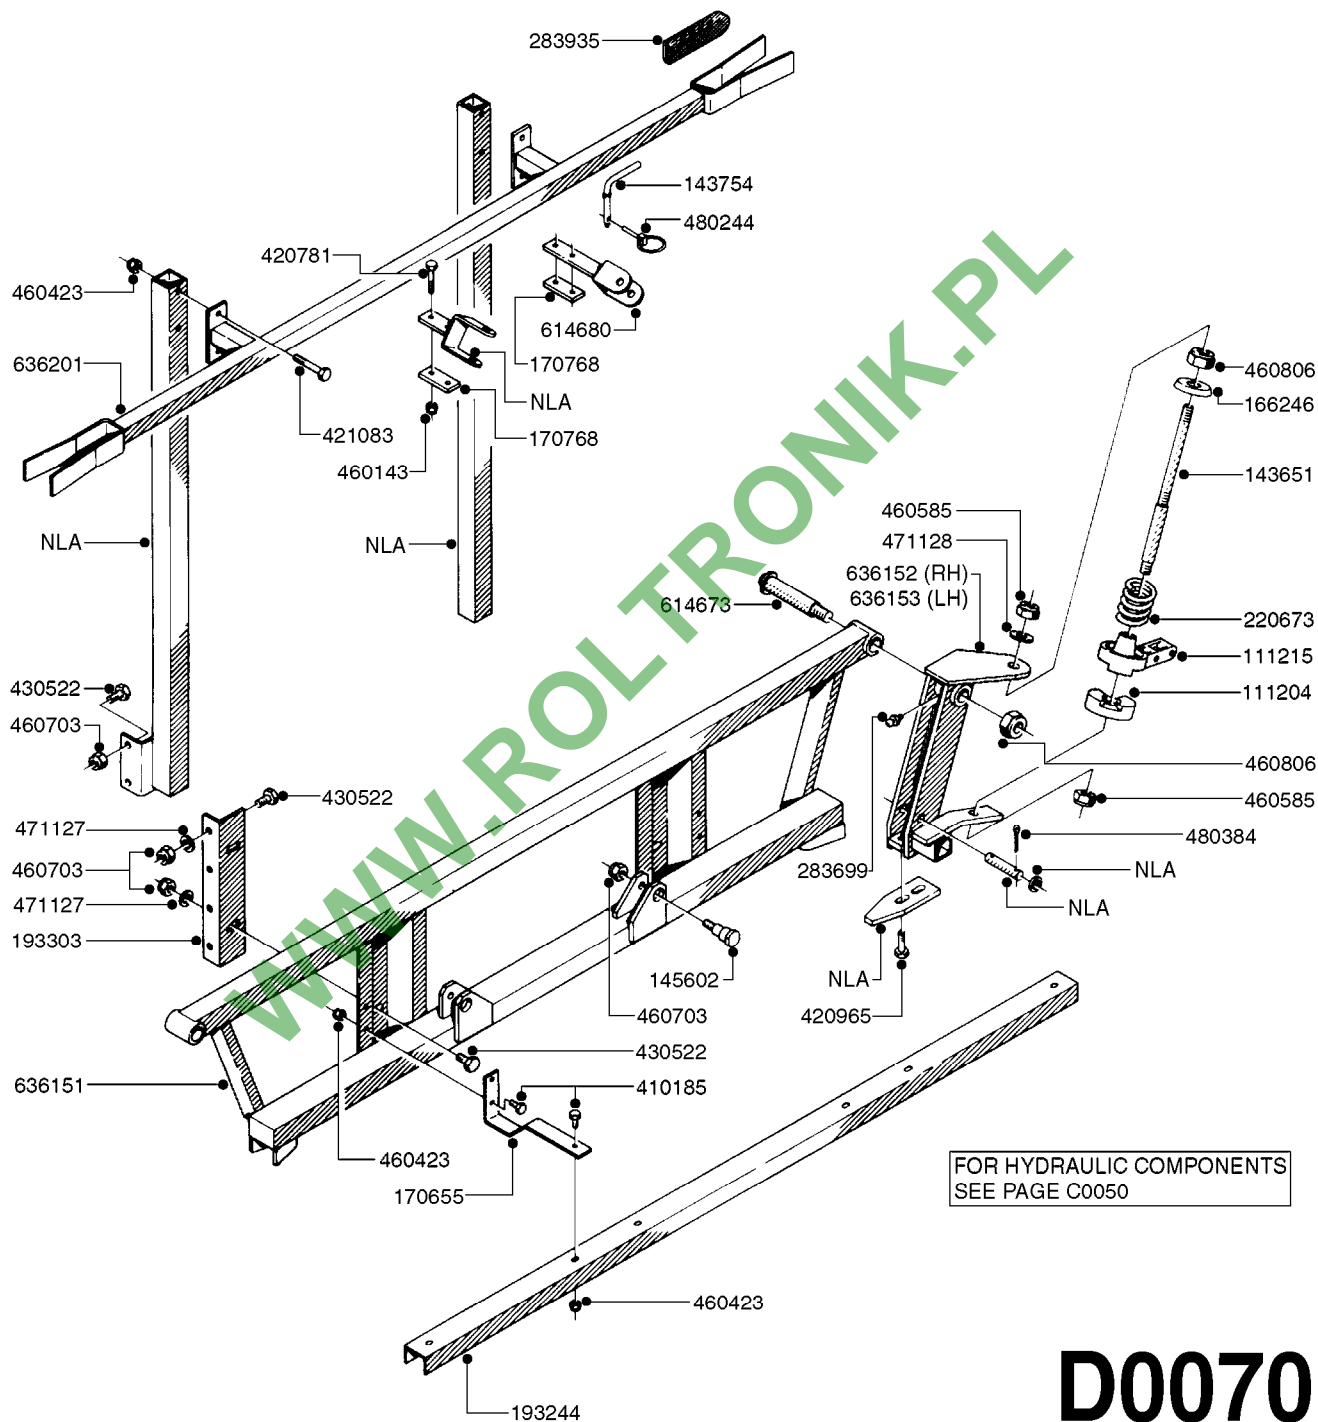

BOOM - SB H-FRAME & CENTER HY
D0070-HIN, 01:01:16

Page 1

Date 16.03.2016 11:40

parts-n°	order qty	description
111204	1	CLAW CLUTCH/LOWER D80
111215	1	CLAW CLUTCH/UPPER D80
143651	1	AXLE M20/M16 L=355 F/BREAKAWAY
143754	1	PIN D10 X 56
145602	1	BOLT SHOULDER M12 X 68 D=17
166246	1	WASHER CUP D53 F.SPRING
170655	1	BRKT. F/SB/HY CENTER
170768	1	FLAT BAR 30X6 L=70/2XØ9
193244	1	NOZZLE TRACK 6-8-10 M SB
193303	1	SUPPORTING ARM FOR SB BOOM
220673	1	SPRING F.PIVOT 100 X 51
283699	1	GREASE NIPPLE M6X1
283935	1	PLASTIC COVER F. ARM SB/HYD
410185	1	BOLT HEX 8.8 DEL M6X16 A2
420781	1	BOLT HEX 8.8 DEL M8X50
420965	1	M10X40 MACHINE SCREW STAINLESS
421083	1	BOLT HEX 8.8 DEL M10X65
430522	1	BOLT HEX 8.8 DEL M12X25 FT
460143	1	NUT HEX M8 LOCK A2 DIN985
460423	1	NUT HEX M10X1.5 LOCK
460585	1	NUT HEX M16X2 LOCK
460703	1	NUT HEX M12X1.75 LOCK DIN985
460806	1	NUT HEX M20X2.5 LOCK
471127	1	WASHER, M12, Ø24/13.0X 2.5, SS
471128	1	WASHER, M16, Ø30/17.0X 3.0, SS
480244	1	PIN SNAP D4.5
480384	1	PIN COTTER 3/16 x 1-1/2"
614673	1	PIN D26X140MM
614680	1	ARM LONG FOR SB BOOM
636151	1	CENTER FRAME SB/
636152	1	HINGE 20/26'HY FOLD RH
636153	1	HINGE 20/26' HY FOLD LH
636201	1	TRANSPORT F.SB HYDRAULIC BOOM

WWW.POLTRONIK.PL