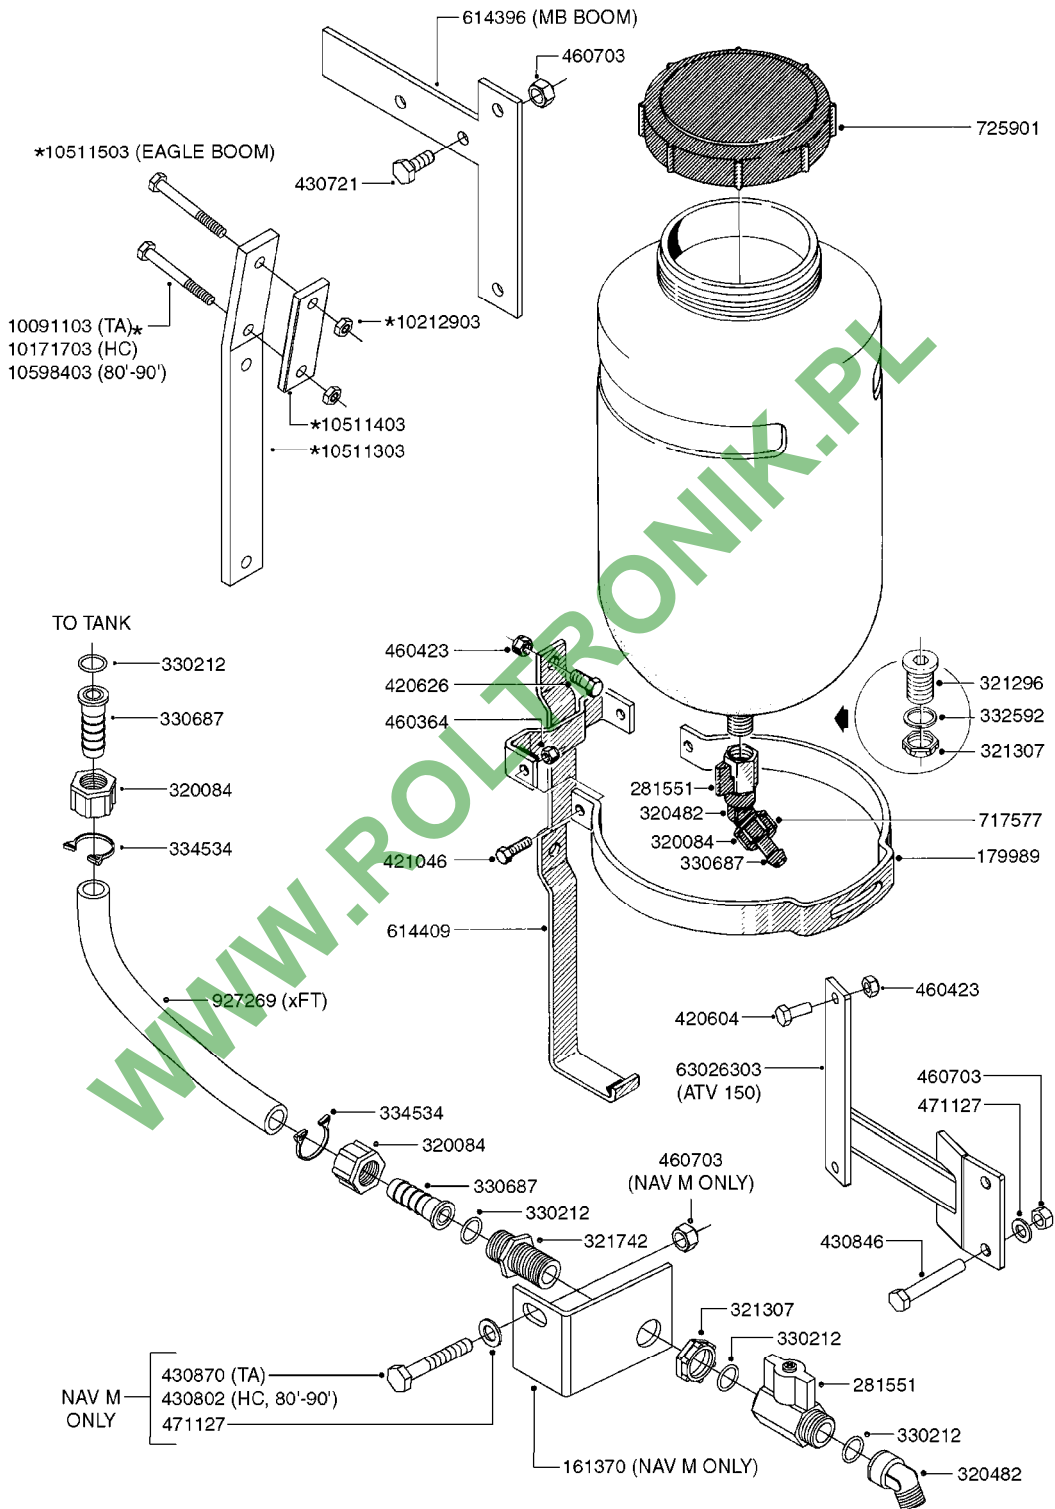

CLEAN WATER TANK
K0130-HIN, 01:01:16

COMPLETE TANK ASSY : 722072

K0130

CLEAN WATER TANK
K0130-HIN, 01:01:16

Page 1
Date 16.03.2016 11:40

parts-n°	order qty	description
161370	1	BKT.CLEAN WATER BOTT. VALVE
179989	1	BRKT. F. 3 GAL. TANK
281551	1	BALL VALVE 1/2"
320084	1	FITT.DK NUT 1/2" BSP
320482	1	FITT.DK ELB. 1/2" BSP 60 DEG.
321296	1	FITT.DK BULKHEAD 1/2" BSP SING
321307	1	FITT.DK NUT 1/2" BSP JAMB
321742	1	FITT.DK BULKHEAD 1/2' BSP
330212	1	O-RING D19/D14X2.4 F.1/2"NUT
330687	1	FITT.DK HB 1/2" F. 1/2" NUT
332592	1	O-RING D26/D20X3
334534	1	CLAMP HOSE PLASTIC 1/2"
420604	1	BOLT HEX 8.8 DEL M10X25 FT DIN933
420626	1	BOLT HEX 8.8 DEL M10X20 FT
421046	1	BOLT HEX 8.8 DEL M8X25 FT A2 DIN933
430721	1	BOLT HEX 8.8 DEL M12X40 FT
430802	1	BOLT HEX 8.8 DEL M12X75
430846	1	BOLT HEX 8.8 DEL M12X80
430870	1	BOLT HEX 8.8 DEL M12X55 FT
460364	1	NUT HEX M8 GALV.
460423	1	NUT HEX M10X1.5 LOCK
460703	1	NUT HEX M12X1.75 LOCK DIN985
471127	1	WASHER, M12, Ø24/13.0X 2.5, SS
614396	1	CLEAN WATER BRACKET MB
614409	1	BRACKET FOR FOAM MARKER
717577	1	VALVE F.CLEAN WATER TANK
722072	1	CLEAN WATER TANK W FRAME & TAP
725901	1	LID F.WATER BOTTLE VENTED
927269	1	HOSE R X PVC X 1/2 X 0012"
10091103	1	BOLT HEX 3/8 NC GR.2 03.00'
10171703	1	BOLT HEX 3/8 NC GR.2 03.50"
10212903	1	NUT HEX NC (NYLON LOCK) 3/8"
10511303	1	FLATBAR L350/17DEG.CLEAN WATER
10511403	1	FLATBAR 104MM CLEAN WATER
10511503	1	BKT.CLEAN WATER MOUNT EAGLE
10598403	1	BOLT HEX HCS3/8-16 X 4 Z 5
63026303	1	CLEAN WATER TANK BRKT, ATV