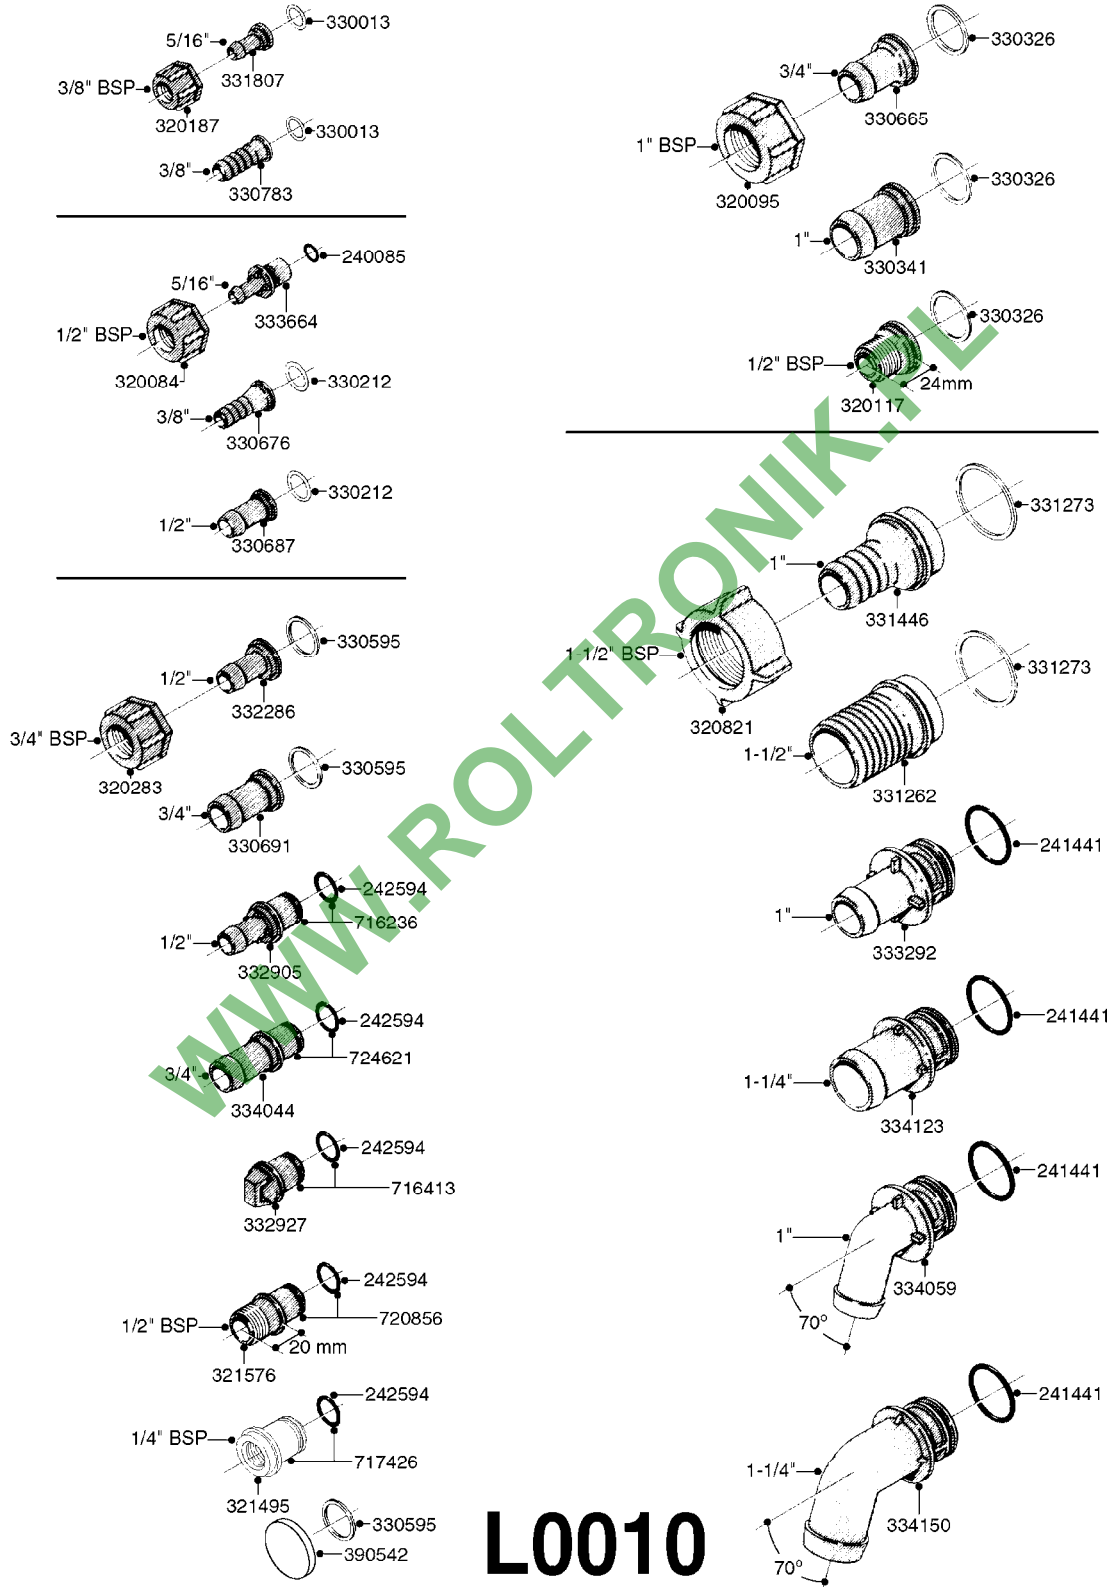

L0010

parts-n°	order qty	description
240085	1	O-RING D13,1/8,3X02,4 NITRIL
241441	1	O-RING D29.3X3
242594	1	O-RING D14 X 1.78 SCH.70-EPDM
320084	1	FITT.DK NUT 1/2" BSP
320095	1	FITT.DK NUT 1" BSP
320117	1	FITT.DK CONN.1/2"BSP F. 1" CAP
320187	1	FITT.DK CAP 3/8" BSP BLACK
320283	1	FITT.DK NUT 3/4"BSP
320821	1	FITT.DK NUT 1-1/2" BSP
321495	1	FITT.DK REDUC 1/4'BSP F.3/4'NT
321576	1	FITT.DK CONN 1/2"BSP F.3/4"NUT
330013	1	O-RING D15/D10X2.5 F.3/8"NUT
330212	1	O-RING D19/D14X2.4 F.1/2"NUT
330326	1	O-RING D30/D24X2 F.1"NUT
330341	1	FITT.DK HB 1" F. 1" NUT
330595	1	O-RING D24.6/D20X2.1 -3/4"
330665	1	3/4' HOSE TAIL F/1' CAP
330676	1	FITT.DK HB 3/8" F. 1/2" NUT
330687	1	FITT.DK HB 1/2" F. 1/2" NUT
330691	1	FITT.DK HB 3/4'F.3/4' NUT
330783	1	FITT.DK HB 3/8"F.3/8" NUT
331262	1	FITT.DK HB 1-1/2" F. 1-1/2"NUT
331273	1	O-RING D44/D38X2 F.1-1/2"
331446	1	FITT.DK HB 1" F.1-1/2" NUT
331807	1	FITT.DK HB 5/16" F.3/8" NUT
332286	1	FITT.DK HB 1/2" F. 3/4" NUT
332905	1	FITT.DK HB 1/2" F. 3/4" CAP
332927	1	PLUG F. NOZZLE TUBE 3/4'
333292	1	FITT.DK HB 1"O'RING F.1-1/2"
333664	1	FITT.DK HB 5/16' F. 1/2' NUT
334044	1	FITT.DK HB 3/4' F. 3/4' CAP
334059	1	FITT.DK EL 1" 110 DEG.F.1-1/2"
334123	1	FITT.DK HB 1-1/4"O-RNG F.1-1/2"
334150	1	FITT.DK HB 1-1/4" 110 F.1-1/2"
390542	1	PLUG WASHER FOR 3/4'CAP NUT
716236	1	FITT.DK HB 1/2" ASSY. F. 3/4"
716413	1	FITT.DK PLUG ASSY. F.NOZ TUBE
717426	1	FITT.DK REDUC 1/4"BSP F.3/4"N
720856	1	FITT.DK 1/2'BSP ASSY.F.3/4'NUT
724621	1	FITT.DK HB 3/4"ASSY F.3/4" NUT