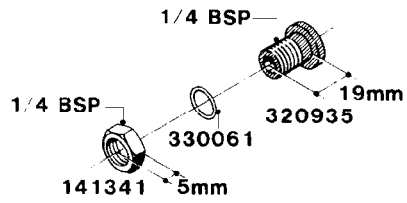

L0060

FITTINGS - BULKHEAD
L0060-HIN, 01:01:16

Page 1

Date 16.03.2016 11:40

parts-n°	order qty	description
141046	1	NUT 3/8" BSP
141341	1	NUT 1/4' BSP
240284	1	O-RING D82,5/75 X 3,5
320456	1	FITT.DK BULKHEAD 1"BSP DOUBLE
320467	1	FITT.DK BULKHEAD 1"BSP SINGLE
320471	1	FITT.DK NUT 1" BSP JAMB
320541	1	FITT.DK BULKHEAD 2-1/2'BSP SIN
320552	1	FITT.DK NUT 2-1/2' BSP JAMB
320644	1	FITT.DK ELB.3/4"HB X 1" BSP
320784	1	FITT.DK CAP 1-1/2" BSP
320795	1	FITT.DK NUT 1-1/2" BSP JAMB
320935	1	FITT.DK BULKHEAD 1/4' BSP SING
320946	1	FITT.DK BULKHEAD 3/8' BSP SING
321296	1	FITT.DK BULKHEAD 1/2" BSP SING
321307	1	FITT.DK NUT 1/2" BSP JAMB
321333	1	FITT.DK BULK 1-1/2" X 1"F BSP
330061	1	O-RING D16/D11X2,5
330072	1	O-RING D53.5/D45.5X4
330212	1	O-RING D19/D14X2.4 F.1/2"NUT
332577	1	O-RING D38/D30X4 F.1" PUR.
332592	1	O-RING D26/D20X3

WWW.ROLTRONIK.PL