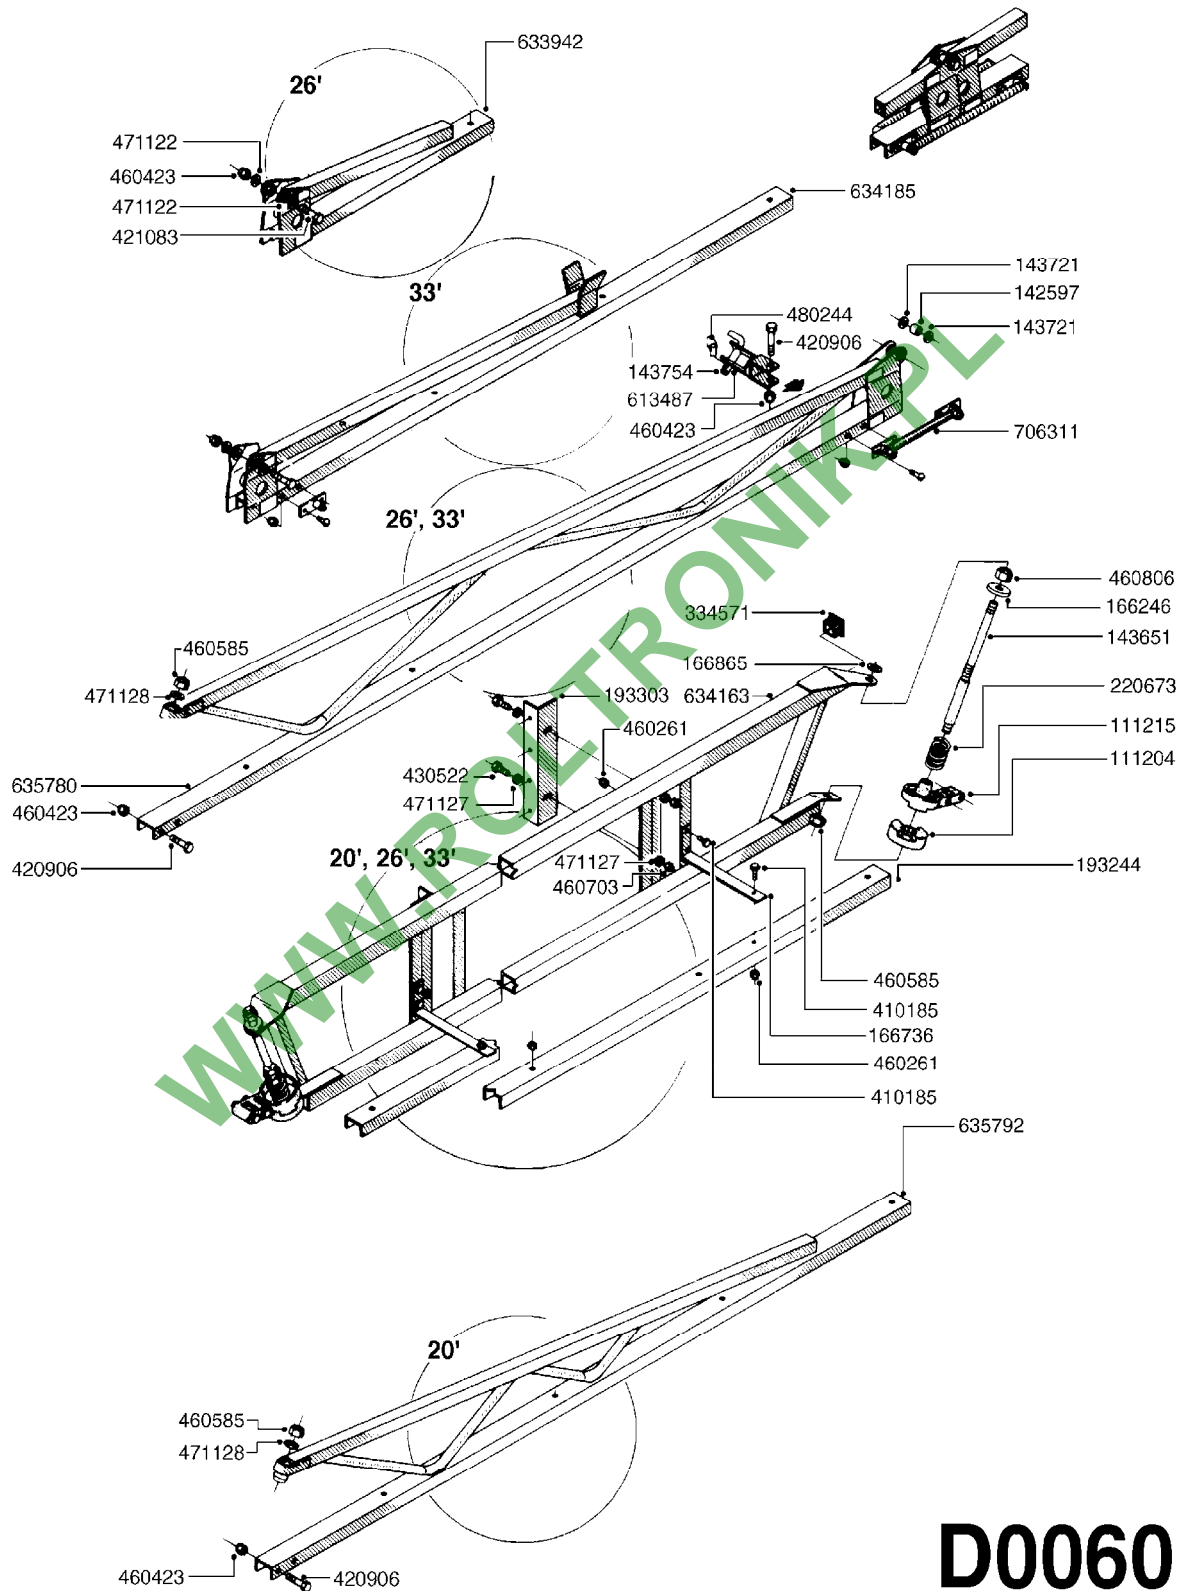

BOOM - SB 20' 26' 33'
D0060-HIN, 01:01:16

Page

0

Date

16.03.2016 11:40

BOOM - SB 20' 26' 33'
D0060-HIN, 01:01:16

Page 1

Date 16.03.2016 11:40

parts-n°	order qty	description
111204	1	CLAW CLUTCH/LOWER D80
111215	1	CLAW CLUTCH/UPPER D80
142597	1	DISTANCE TUBE
143651	1	AXLE M20/M16 L=355 F/BREAKAWAY
143721	1	FRICTION DISC FOR BOOM D30
143754	1	PIN D10 X 56
166246	1	WASHER CUP D53 F.SPRING
166736	1	CLAMP FOR SB BOOM
166865	1	WASHER D35/D25X2
193244	1	NOZZLE TRACK 6-8-10 M SB
193303	1	SUPPORTING ARM FOR SB BOOM
220673	1	SPRING F.PIVOT 100 X 51
334571	1	TAPON 40x40x2 EMBELLECEDOR
410185	1	BOLT HEX 8.8 DEL M6X16 A2
420906	1	BOLT HEX 8.8 DEL M10X60
421083	1	BOLT HEX 8.8 DEL M10X65
430522	1	BOLT HEX 8.8 DEL M12X25 FT
460261	1	NUT HEX M6X1 LOCK A2 DIN985
460423	1	NUT HEX M10X1.5 LOCK
460585	1	NUT HEX M16X2 LOCK
460703	1	NUT HEX M12X1.75 LOCK DIN985
460806	1	NUT HEX M20X2.5 LOCK
471122	1	WASHER, M10, Ø20/10.5X 2.0, SS
471127	1	WASHER, M12, Ø24/13.0X 2.5, SS
471128	1	WASHER, M16, Ø30/17.0X 3.0, SS
480244	1	PIN SNAP D4.5
613487	1	TRANSPORT FITTINGS FOR SB BOOM
633942	1	OUTER BOOM WING 26', 28' SB
634163	1	CENTER SECTION - 20', 26', 33'
634185	1	BOOM WING OUTER PART 33' SB
635780	1	INNER WING SEC. 26', 28', 33' SB
635792	1	BOOM WING - 20', 21' SB-BOOM
706311	1	SPRING WITH HAND-GRIB

WWW.ROBOTEKRONIK.PL