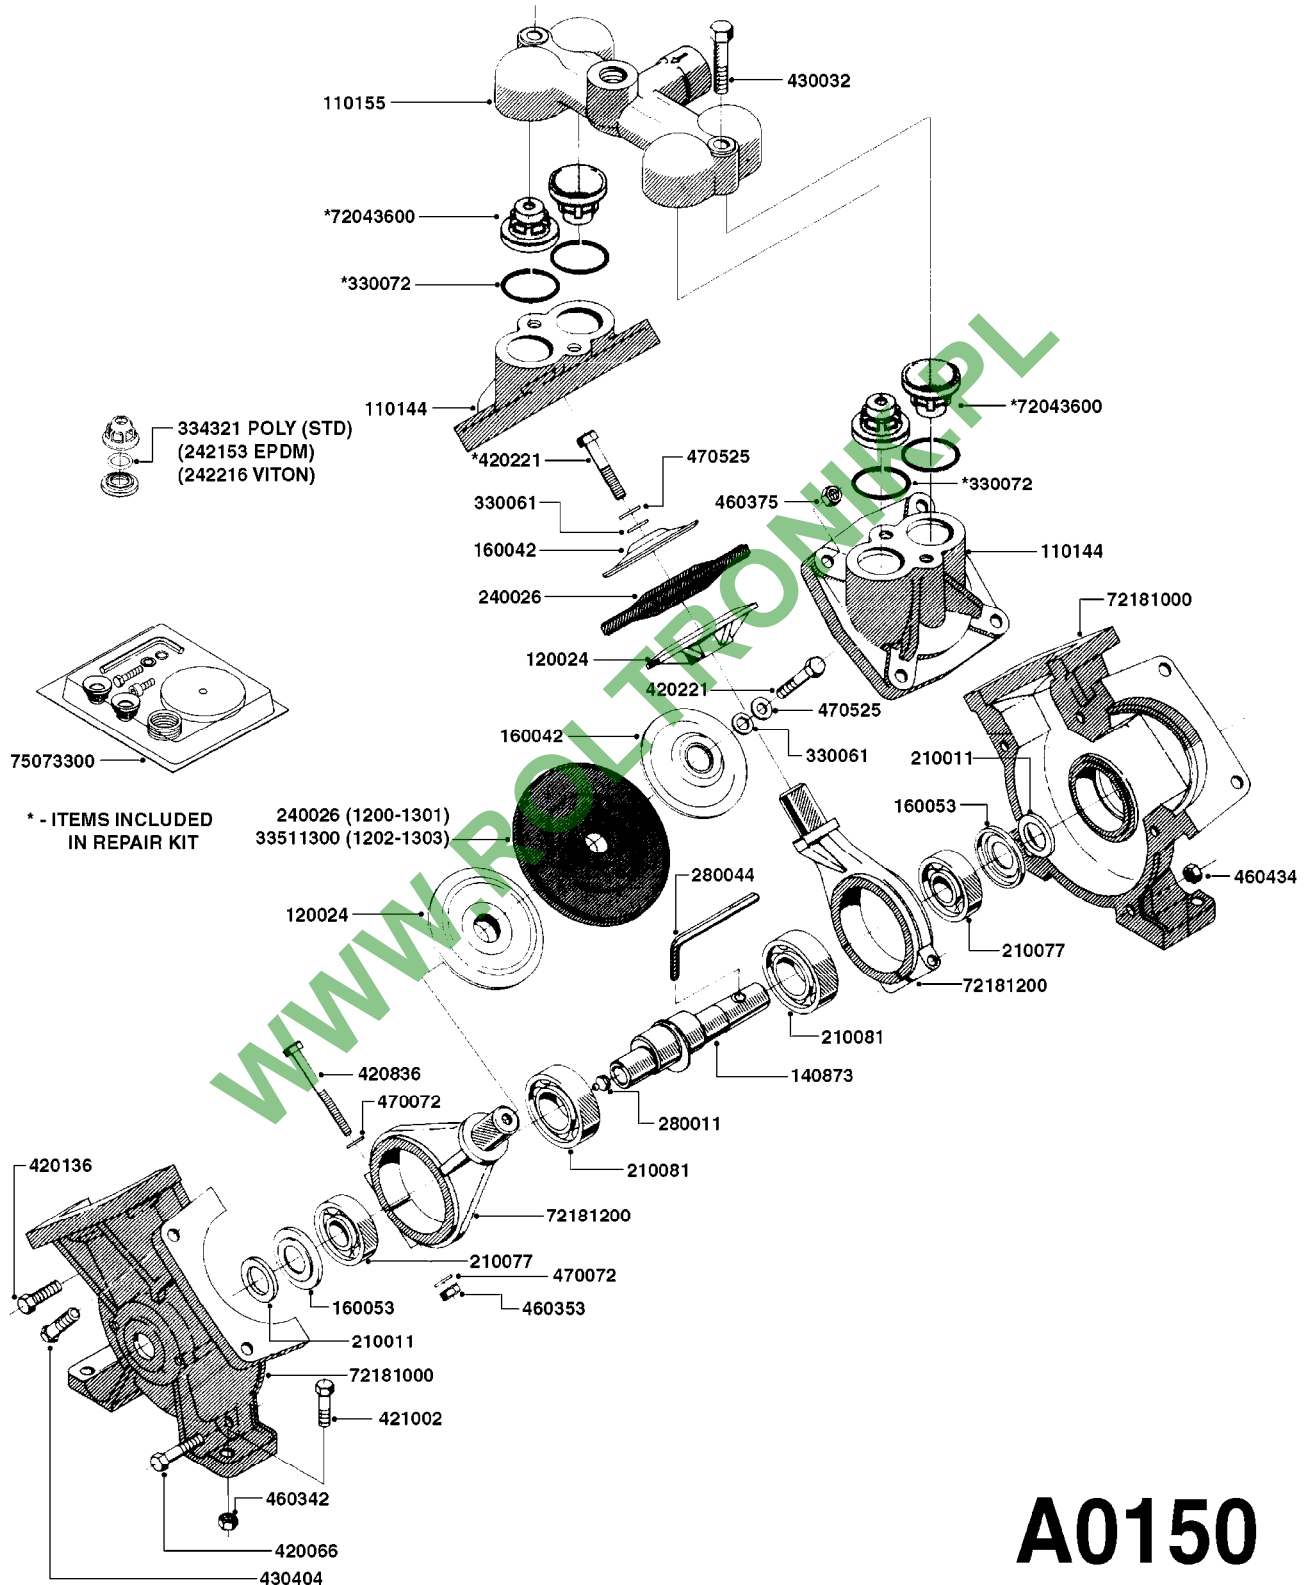

PUMP - 1200 W/ MOUNTING BASE
A0150-HIN, 01:01:16

Page 1

Date 16.03.2016 11:40

parts-n°	order qty	description
110144	1	DIAPHRAGM COVER alt 72181100
110155	1	VALVE CHAMBER F. 1200 PUMP
120024	1	DIAPHRAGM BACK DISC 1200-1300
140873	1	CRANK SHAFT MODEL 1202-9MM
160042	1	DIAPHRAGM UPPER DISC 1200-1300
160053	1	DUST PLATE
210011	1	SEAL FELT D39/23 X 4
210077	1	BEARING BALL 6305
210081	1	BEARING BALL 6307
240026	1	DIAPHRAGM MODEL 1200/1301
242153	1	O-RING D26X4 EPDM
242216	1	O-RING VITON F/1202/1302/462
280011	1	GREASE NIPPLE 3/8' SAE H TR
280044	1	KEY HEXAGON W6 3/16'
330061	1	O-RING D16/D11X2,5
330072	1	O-RING D53.5/D45.5X4
334321	1	O-RING POLY. 34.0x26.0x4.0
420066	1	BOLT HEX 8.8 DEL 3/8"X50MM
420136	1	BOLT HEX 8.8 RAW 3/8'X30MM
420221	1	BOLT HEX 7/16'X2-1/4'
420836	1	BOLT HEX 8.8 RAW M8X85
421002	1	BOLT HEX 8.8 DEL M10X30 FT DIN933
430032	1	BOLT HEX 8.8 RAW 1/2'X55MM
430404	1	BOLT HEX 8.8 DEL M12X50
460342	1	NUT HEX M10 DEL DIN934
460353	1	NUT HEX M8 BLACK
460375	1	NUT HEX M12 BLACK
460434	1	NUT HEX 3/8' NC BLACK
470072	1	WASHER D15/D8X.5 LOCK
470525	1	WASHER D19/D11.5X2.5
33511300	1	DIAPHRAGM 1202-1303 POLY 2006
72043600	1	VALVE FOR 462/463
72181000	1	HOUSING, PUMP, 1203 RED
72181200	1	CONNECTING ROD FOR 1203 W/M12
75073300	1	PUMP KIT 1200/1202 "06"

WWW.ELEKTRONIK.PL