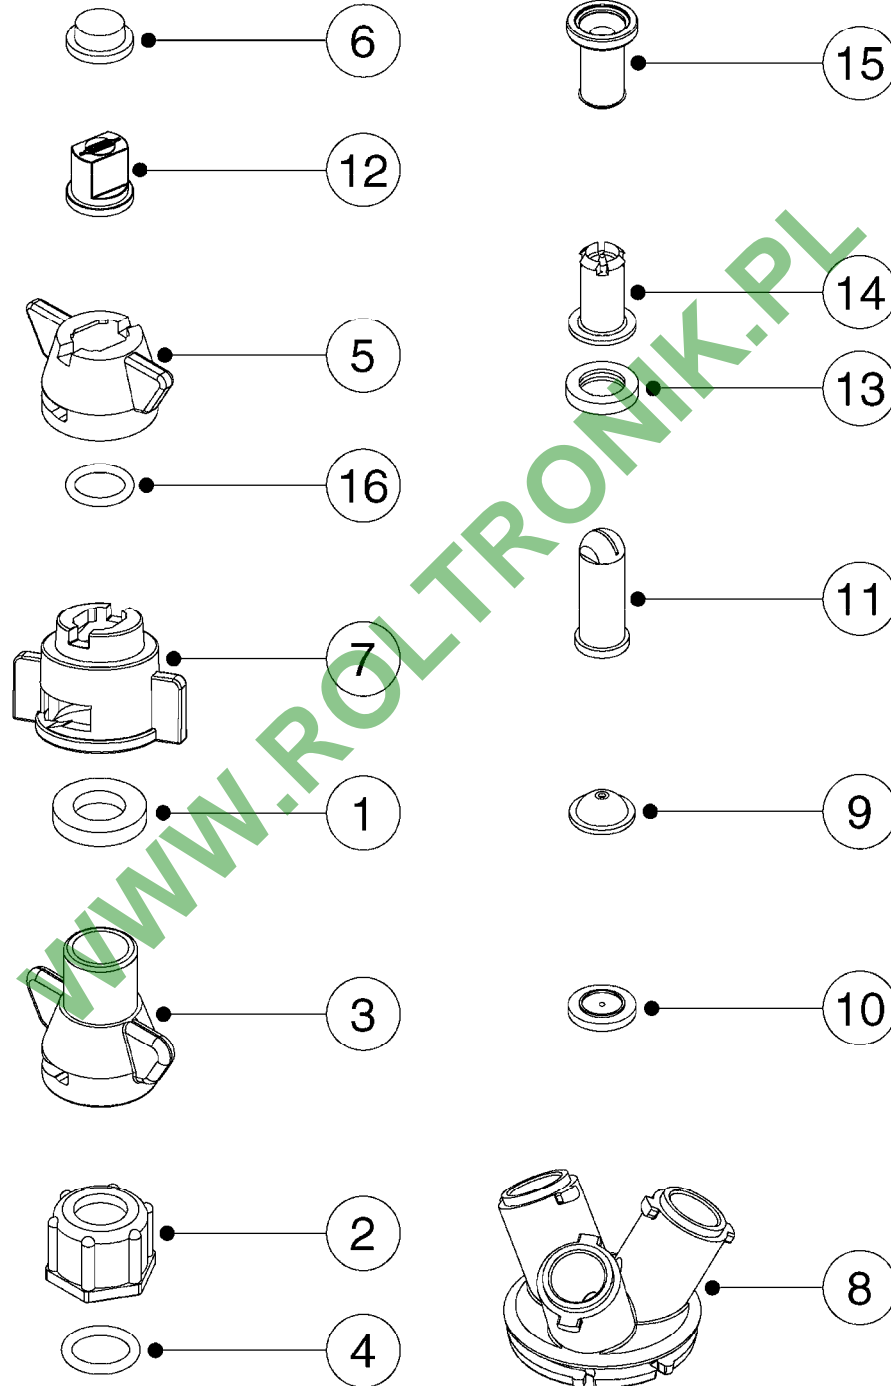

D1030

Pos.	parts-n°	order qty	description
1	242222	1	GASKET 19.0 X 10.0 X 3.3 EPDM
2	320187	1	FITT.DK CAP 3/8" BSP BLACK
2	321517	1	FITT.DK CAP 3/8" BSP WHITE
			ALWAYS USE WITH ISO AND INJET NOZZLES
2	321797	1	FITT.DK CAP 3/8' BSP BLUE
2	321801	1	FITT.DK CAP 3/8' BSP GREEN
2	321812	1	FITT.DK CAP 3/8' BSP RED
2	321823	1	FITT.DK CAP 3/8' BSP ORANGE
2	321834	1	FITT.DK CAP 3/8' BSP YELLOW
3	322068	1	SNAP-FIT ADAPTER THREAD. HARDI
4	330013	1	O-RING D15/D10X2.5 F.3/8"NUT
5	334083	1	SNAP-FIT NOZZLE HOLDER SS BLCK
6	334102	1	BLANK F.NOZZLE
7	334862	1	NOZZLE CAP TJBLACK F.ISO/INJET
8	334926	1	SNAP-FIT TURN PLATE F TRIPLET
9	370016	1	NOZZLE CONE JET 1553-08
9	370027	1	NOZZLE CONE JET 1553-10
9	370031	1	NOZZLE CONE JET 1553-12
9	370042	1	NOZZLE CONE JET 1553-14
9	370053	1	NOZZLE CONE JET 1553-16
9	370064	1	NOZZLE CONE JET 1553-18
9	370075	1	NOZZLE CONE JET 1553-20
9	370086	1	NOZZLE CONE JET 1553-22
9	370097	1	NOZZLE CONE JET 1553-24
9	370101	1	NOZZLE CONE JET 1553-30
9	370112	1	NOZZLE CONE JET 1553-35
9	370123	1	NOZZLE CONE JET 1553-40
10	370134	1	NOZZLE SWIRL 1554-GREY
10	370145	1	NOZZLE SWIRL 1554-BLACK
10	370156	1	NOZZLE SWIRL 1554-BLUE
10	370167	1	NOZZLE SWIRL 1554-1.3 WHITE
11	371551	1	NOZZ LRG DROP FLAT SPRAY SINGL
12	372140	1	HARDI ISO BLIND CAP
13	390639	1	O-RING F.NOZZLE FILTER
14	614366	1	FILTER 50 MESH F.NOZZLE BLUE
14	614367	1	FILTER 80 MESH F.NOZZLE RED
14	614368	1	FILTER 100 MESH F.NOZZLE YEL.
15	725042	1	SCREEN 80 MESH W.GASKET, RED
15	725043	1	SCREEN 50 MESH W.GASKET,BLUE
15	725044	1	SCREEN 100 MESH W.GASKET,YELLO
16	10423503	1	O-RING 9.12x3.53 NITRIL