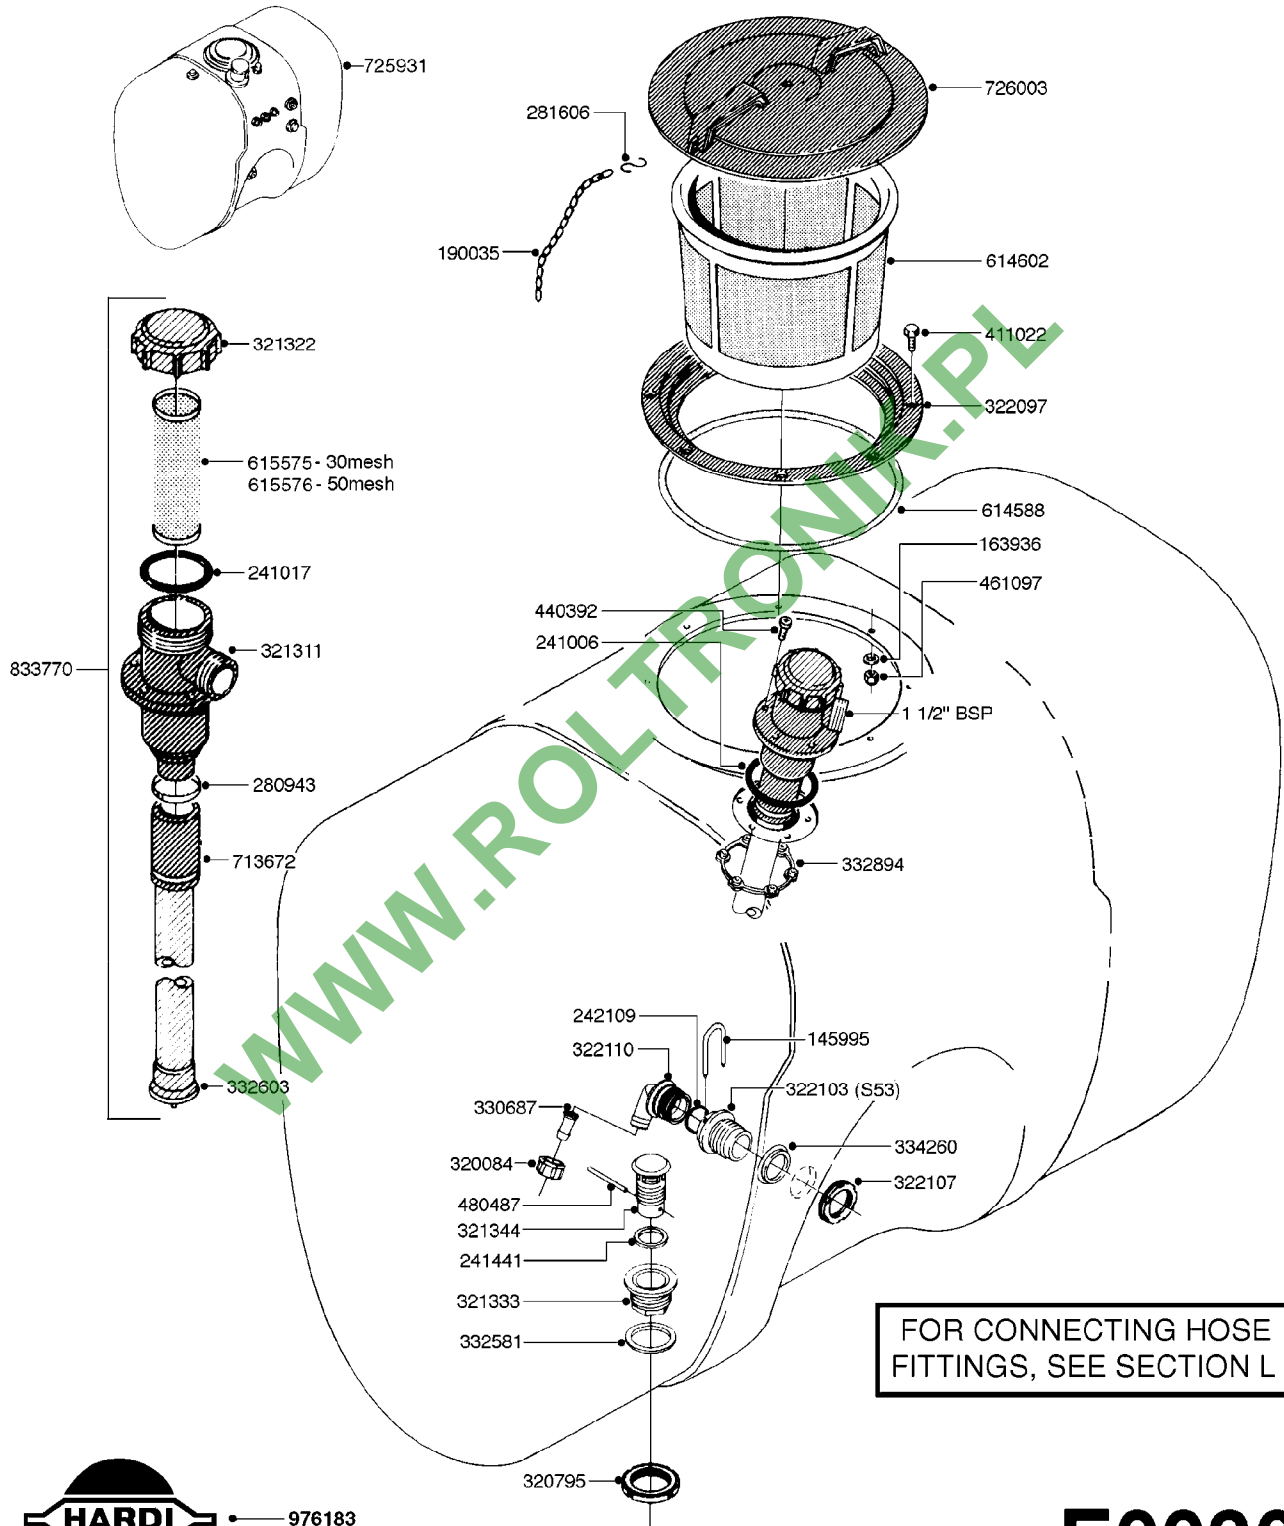

**D1110**

parts-n°	order qty	description
321484	1	BUSHING THREADED F.NOZZ.TUBE
322114	1	NUT PLASTIC F.NOZZ.H
322116	1	BOLT PLASTIC F.NOZZ.H.
334874	1	NOZZLE HOLDER - TOP HALF
612872	1	NOZZLE TUBE 2 HOLE L-24"/50CM
612883	1	NOZZLE TUBE 3 HOLE L-44"/50CM
612894	1	NOZZLE TUBE 4 HOLE L-64"/50CM
612905	1	NOZZLE TUBE 5 HOLE L-83.5"/50C
613767	1	NOZZLE TUBE 1 HOLE L-13.875"
614610	1	NOZZLE TUBE 2 HOLE L-24"/SP20"
614611	1	NOZZLE TUBE 3 HOLE L-44"/SP20"
614612	1	NOZZLE TUBE 4 HOLE L-64"/SP20"
614613	1	NOZZLE TUBE 5 HOLE L-83.5"/20"
614638	1	NOZZLE TUBE 1 HOLE L-4.125"
614647	1	NOZZLE TUBE L=600mm NO HOLES
614648	1	NOZZLE TUBE L=1100mm NO HOLES
614649	1	NOZZLE TUBE L=1600mm NO HOLES
614650	1	NOZZLE TUBE L=2100mm NO HOLES
615468	1	NOZZLE TUBE MARKED 1" 24"
615469	1	NOZZLE TUBE MARKED 1" 44"
615470	1	NOZZLE TUBE MARKED 1" 54"
615471	1	NOZZLE TUBE MARKED 1" 64"
615472	1	NOZZLE TUBE MARKED 1" 74"
615473	1	NOZZLE TUBE MARKED 1" 92"
741685	1	NOZZLE HOLDER COMPLETE/5 PCS
741688	1	NOZZLE HOLDER COMPLETE/10PCS
741730	1	CLAMP,NZLE BKT BAG OF 5 50X30
741733	1	CLAMP,NZLE BKT BAG OF 10 50X30
741734	1	CLAMP,NZLE BKT BAG OF 5 50X50
741737	1	CLAMP,NZLE BKT BAG OF 10 50X50
741738	1	CLAMP,NZLE BKT BAG OF 5 80X60
741741	1	CLAMP,NZLE BKT BAG OF 10 80x60
741778	1	CLAMP,NZL BKT BAG OF 10 100x60
16110803	1	NOZZLE BRACKET VAR SPACINGS
33487300	1	NOZZLE HOLDER - BOTTOM HALF