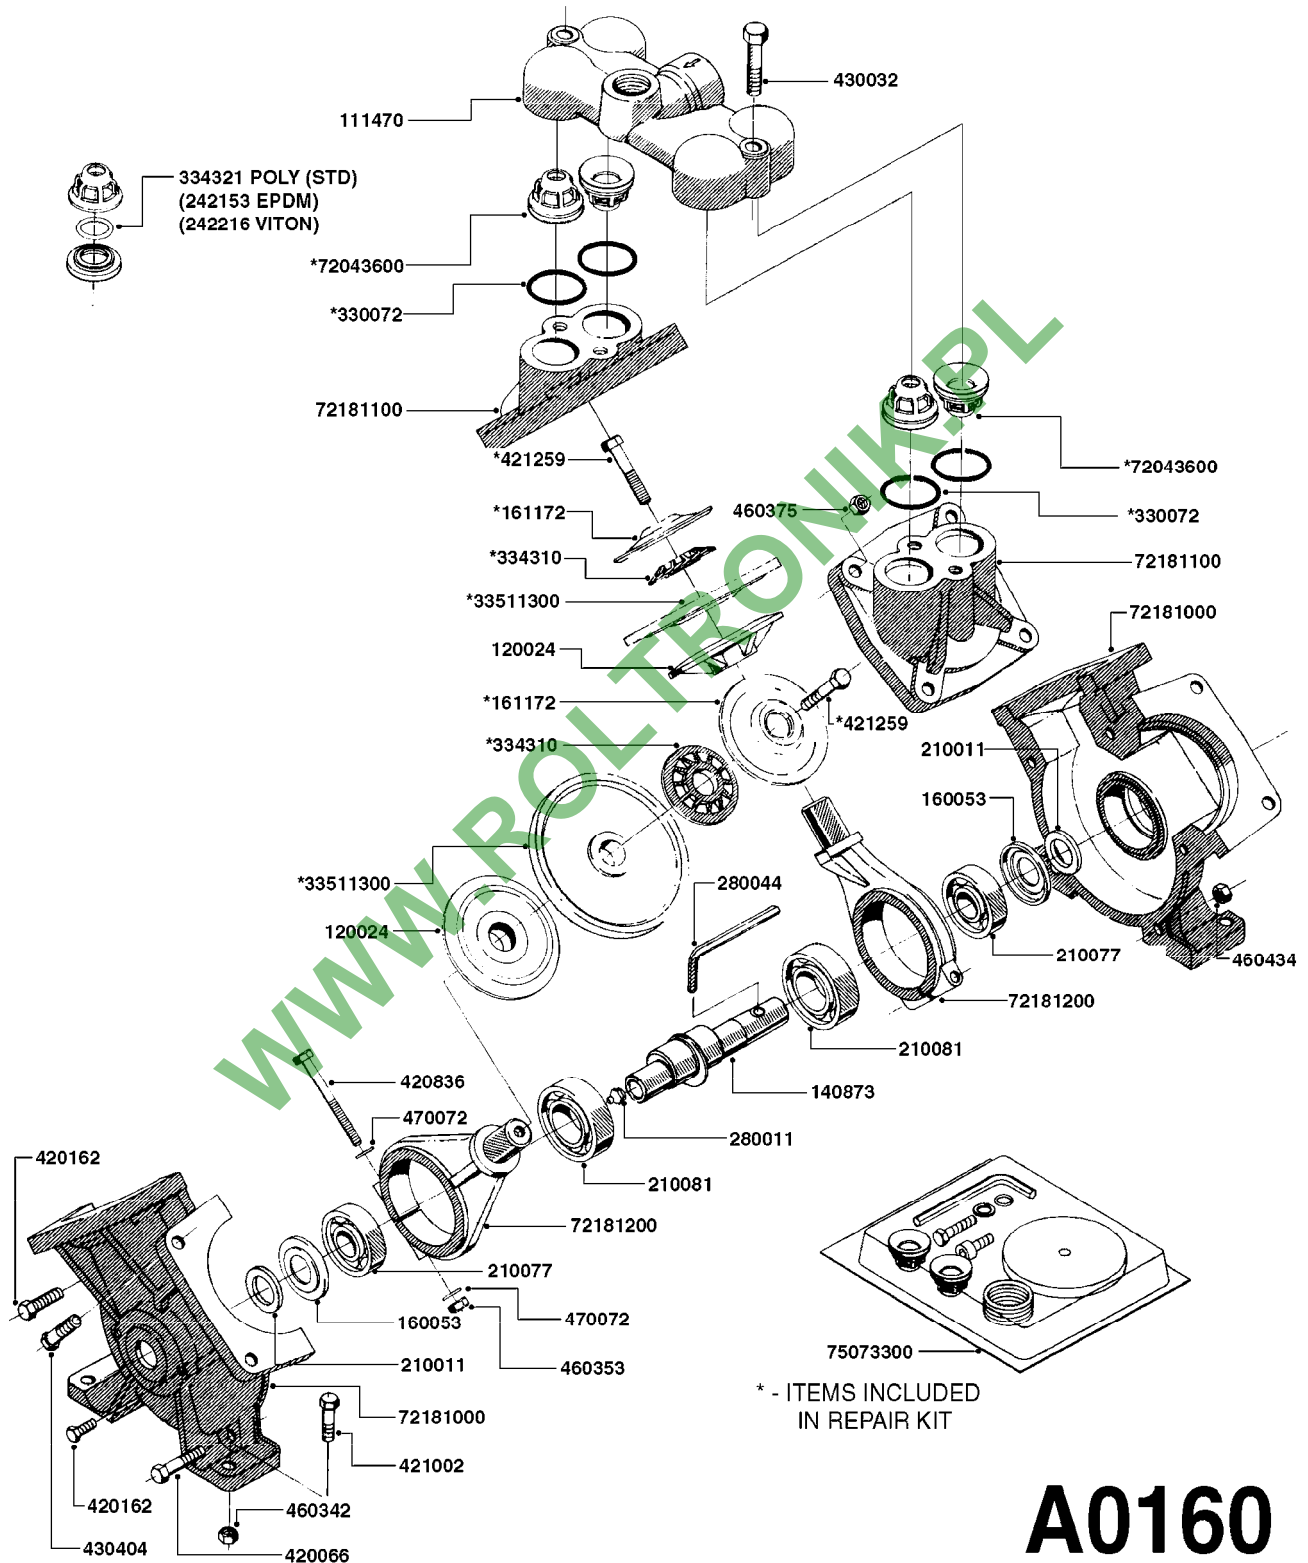

A0160

PUMP - 1202 W/MOUNTING BASE
A0160-HIN, 01:01:16

Page 1

Date 16.03.2016 11:40

parts-n°	order qty	description
111470	1	VALVE CHAMBER 1202
120024	1	DIAPHRAGM BACK DISC 1200-1300
140873	1	CRANK SHAFT MODEL 1202-9MM
160053	1	DUST PLATE
161172	1	DIAPHRAGM DISC F. 1203/1303
210011	1	SEAL FELT D39/23 X 4
210077	1	BEARING BALL 6305
210081	1	BEARING BALL 6307
242153	1	O-RING D26X4 EPDM
242216	1	O-RING VITON F/1202/1302/462
280011	1	GREASE NIPPLE 3/8' SAE H TR
280044	1	KEY HEXAGON W6 3/16'
330072	1	O-RING D53.5/D45.5X4
334310	1	NYLON WASHER 1202/1302/462
334321	1	O-RING POLY. 34.0x26.0x4.0
420066	1	BOLT HEX 8.8 DEL 3/8"X50MM
420162	1	BOLT HEX 8.8 DEL 3/8"x15MM
420836	1	BOLT HEX 8.8 RAW M8X85
421002	1	BOLT HEX 8.8 DEL M10X30 FT DIN933
421259	1	BOLT HEX UNC7/16"x2.25" 18-8SS
430032	1	BOLT HEX 8.8 RAW 1/2'X55MM
430404	1	BOLT HEX 8.8 DEL M12X50
460342	1	NUT HEX M10 DEL DIN934
460353	1	NUT HEX M8 BLACK
460375	1	NUT HEX M12 BLACK
460434	1	NUT HEX 3/8' NC BLACK
470072	1	WASHER D15/D8X.5 LOCK
33511300	1	DIAPHRAGM 1202-1303 POLY 2006
72043600	1	VALVE FOR 462/463
72181000	1	HOUSING, PUMP, 1203 RED
72181100	1	DIAPHRAGM COVER 1203/1303+BLTS
72181200	1	CONNECTING ROD FOR 1203 W/M12
75073300	1	PUMP KIT 1200/1202 "06"

WWW.ELEKTRONIK.PL