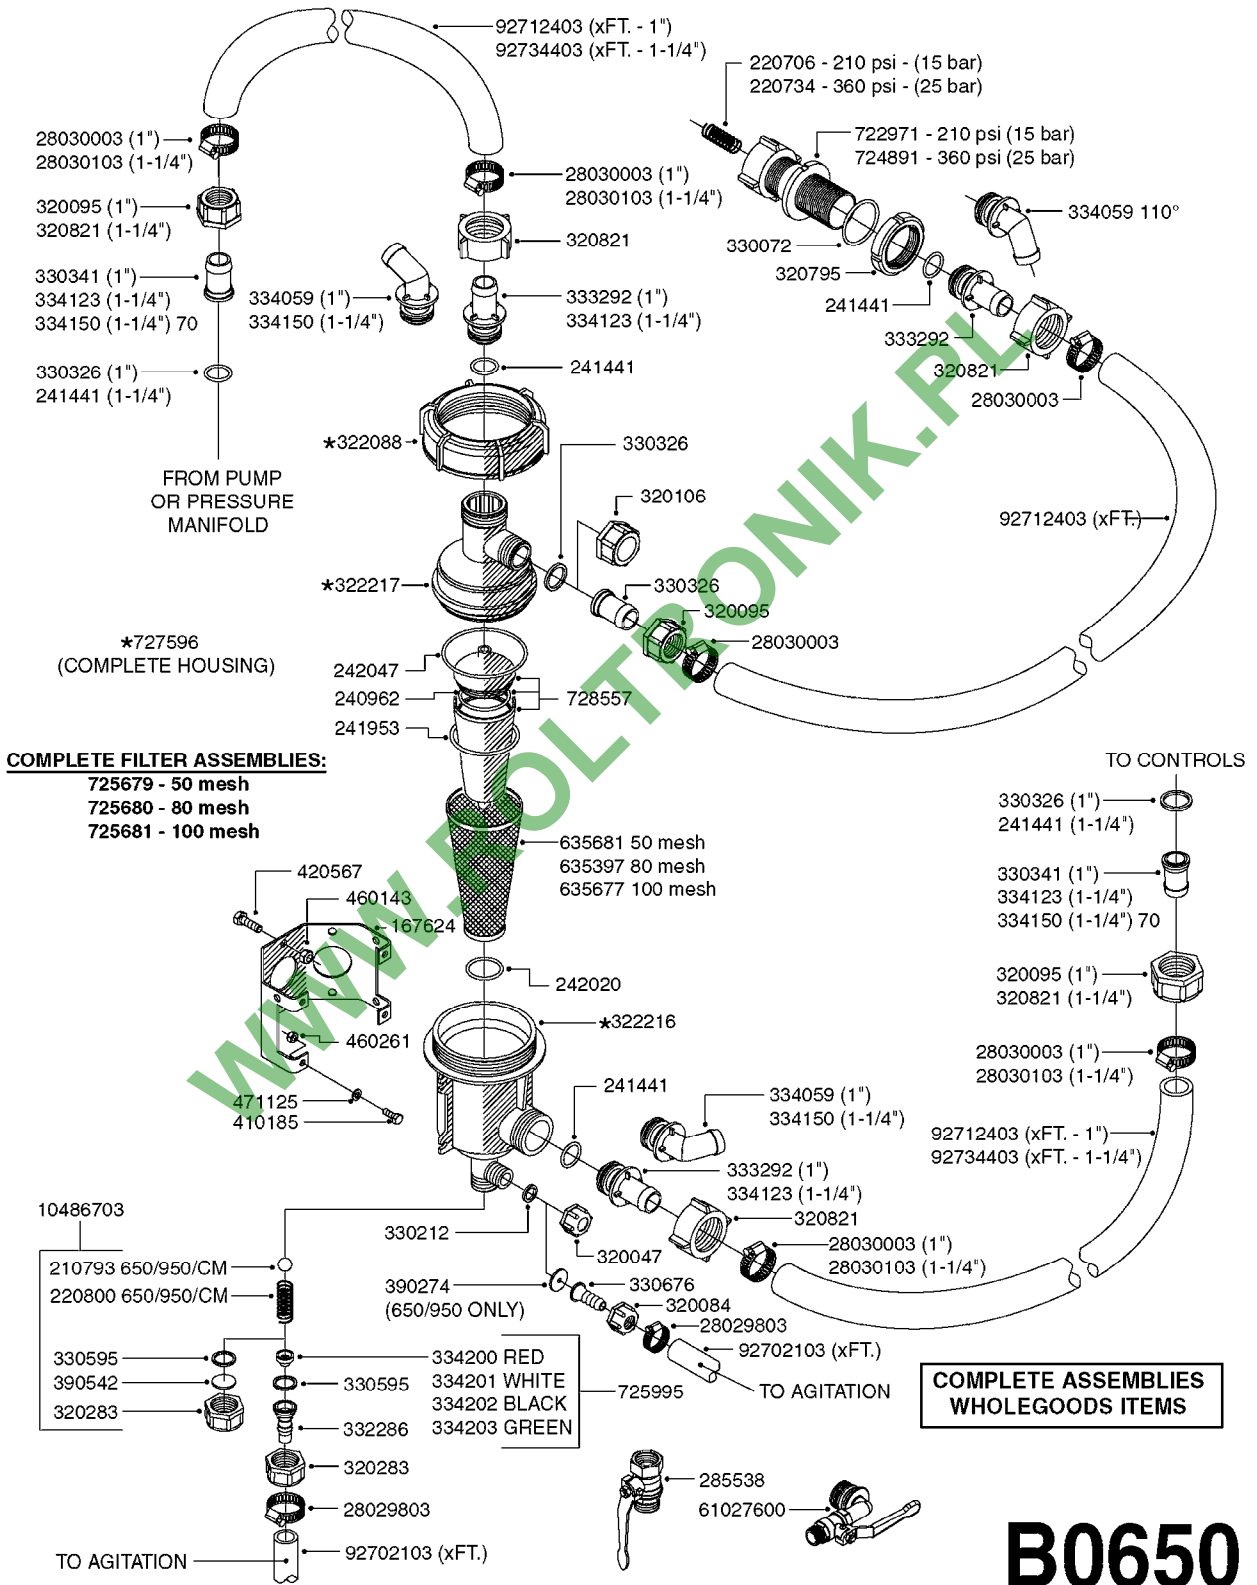

B0650

parts-n°	order qty	description
10486703	1	KIT F.UPDATING SCF
167624	1	MOUNT BRACKET F. SCF
210793	1	BALL F.SCF
220706	1	SPRING SCF 12 BAR
220734	1	SPRING SCF 25 BAR
220800	1	SPRING F.SCF
240962	1	O-RING D57,2X3 NITRIL
241441	1	O-RING D29.3X3
241953	1	O-RING D73,03X3,53 VITON
242020	1	O-RING 39.2 X 3 VITON
242047	1	O-RING 89.5 X 3.0 VITON
28029803	1	CLAMP HOSE GEAR P1/2" 6708
28030003	1	CLAMP HOSE GEAR P1" 6716
28030103	1	CLAMP HOSE GEAR P5/4-S1.5"6724
285538	1	BALL VALVE 3/4" BSP
320047	1	FITT.DK CAPNUT 1/2" BSP
320084	1	FITT.DK NUT 1/2" BSP
320095	1	FITT.DK NUT 1" BSP
320106	1	FITT.DK CAPNUT 1" BSP
320283	1	FITT.DK NUT 3/4"BSP
320795	1	FITT.DK NUT 1-1/2" BSP JAMB
320821	1	FITT.DK NUT 1-1/2" BSP
322088	1	NUT LARGE F.SCF BODY
322216	1	SCF HOUSING (THREADED) F.GROVE
322217	1	SCF TOP (THREADED) W/GROVE
330072	1	O-RING D53.5/D45.5X4
330212	1	O-RING D19/D14X2.4 F. 1/2"NUT
330326	1	O-RING D30/D24X2 F.1"NUT
330341	1	FITT.DK HB 1" F. 1" NUT
330595	1	O-RING D24.6/D20X2.1 -3/4"
330676	1	FITT.DK HB 3/8" F. 1/2" NUT
332286	1	FITT.DK HB 1/2" F. 3/4" NUT
333292	1	FITT.DK HB 1"O'RING F.1-1/2"
334059	1	FITT.DK EL 1" 110 DEG.F.1-1/2"
334123	1	FITT.DK HB 1-1/4"O-RNG F.1-1/2"
334150	1	FITT.DK HB 1-1/4" 110 F.1-1/2"
334200	1	ORFICE 3MM FOR SCF RED
334201	1	ORFICE 4MM FOR SCF WHITE
334202	1	ORFICE 5MM FOR SCF BLACK
334203	1	ORFICE 6MM FOR SCF GREEN
390274	1	ORIFICE ID4.0/18/1.5
390542	1	PLUG WASHER FOR 3/4'CAP NUT
410185	1	BOLT HEX 8.8 DEL M6X16 A2
420567	1	BOLT HEX 8.8 DEL M8X30 FT
460143	1	NUT HEX M8 LOCK A2 DIN985
460261	1	NUT HEX M6X1 LOCK A2 DIN985
471125	1	WASHER, M6, Ø12/ 6.4X 1.6, SS
61027600	1	VALVE 1/2"BSP ASSY S5390
635397	1	SCREEN SCF 80 MESH
635677	1	SCREEN SCF 100 MESH
635681	1	SCREEN SCF 50 MESH
722971	1	SAFETY VALVE SCF 217PSI (15BAR)
724891	1	SAFETY VALVE SCF 25 BAR
725679	1	SCF ASSY.50 W/THREADED TOP CAP
725680	1	SCF ASSY.80 W/THREADED TOP CAP
725681	1	SCF ASSY.100 W/THREADED CAP
725995	1	BAG FOR SCF
727596	1	SCF HOUSING COMPLETE
728557	1	CONE F.SCF RED
92702103	1	HOSE R X1/2" X300PSI WP X0012"
92712403	1	HOSE R X1" X300PSI WP X0012"