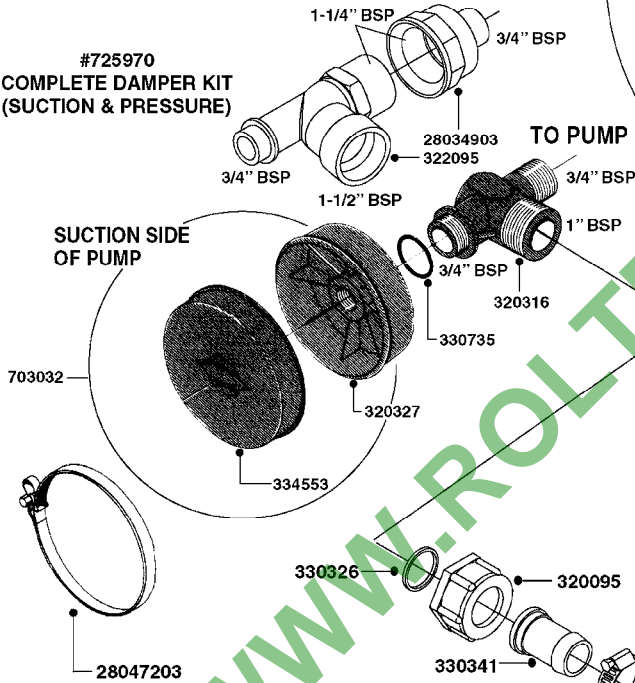

**#725970
COMPLETE DAMPER KIT
(SUCTION & PRESSURE)**

COMPLETE ASSEMBLIES
WHOLEGOODS ITEMS

A0080