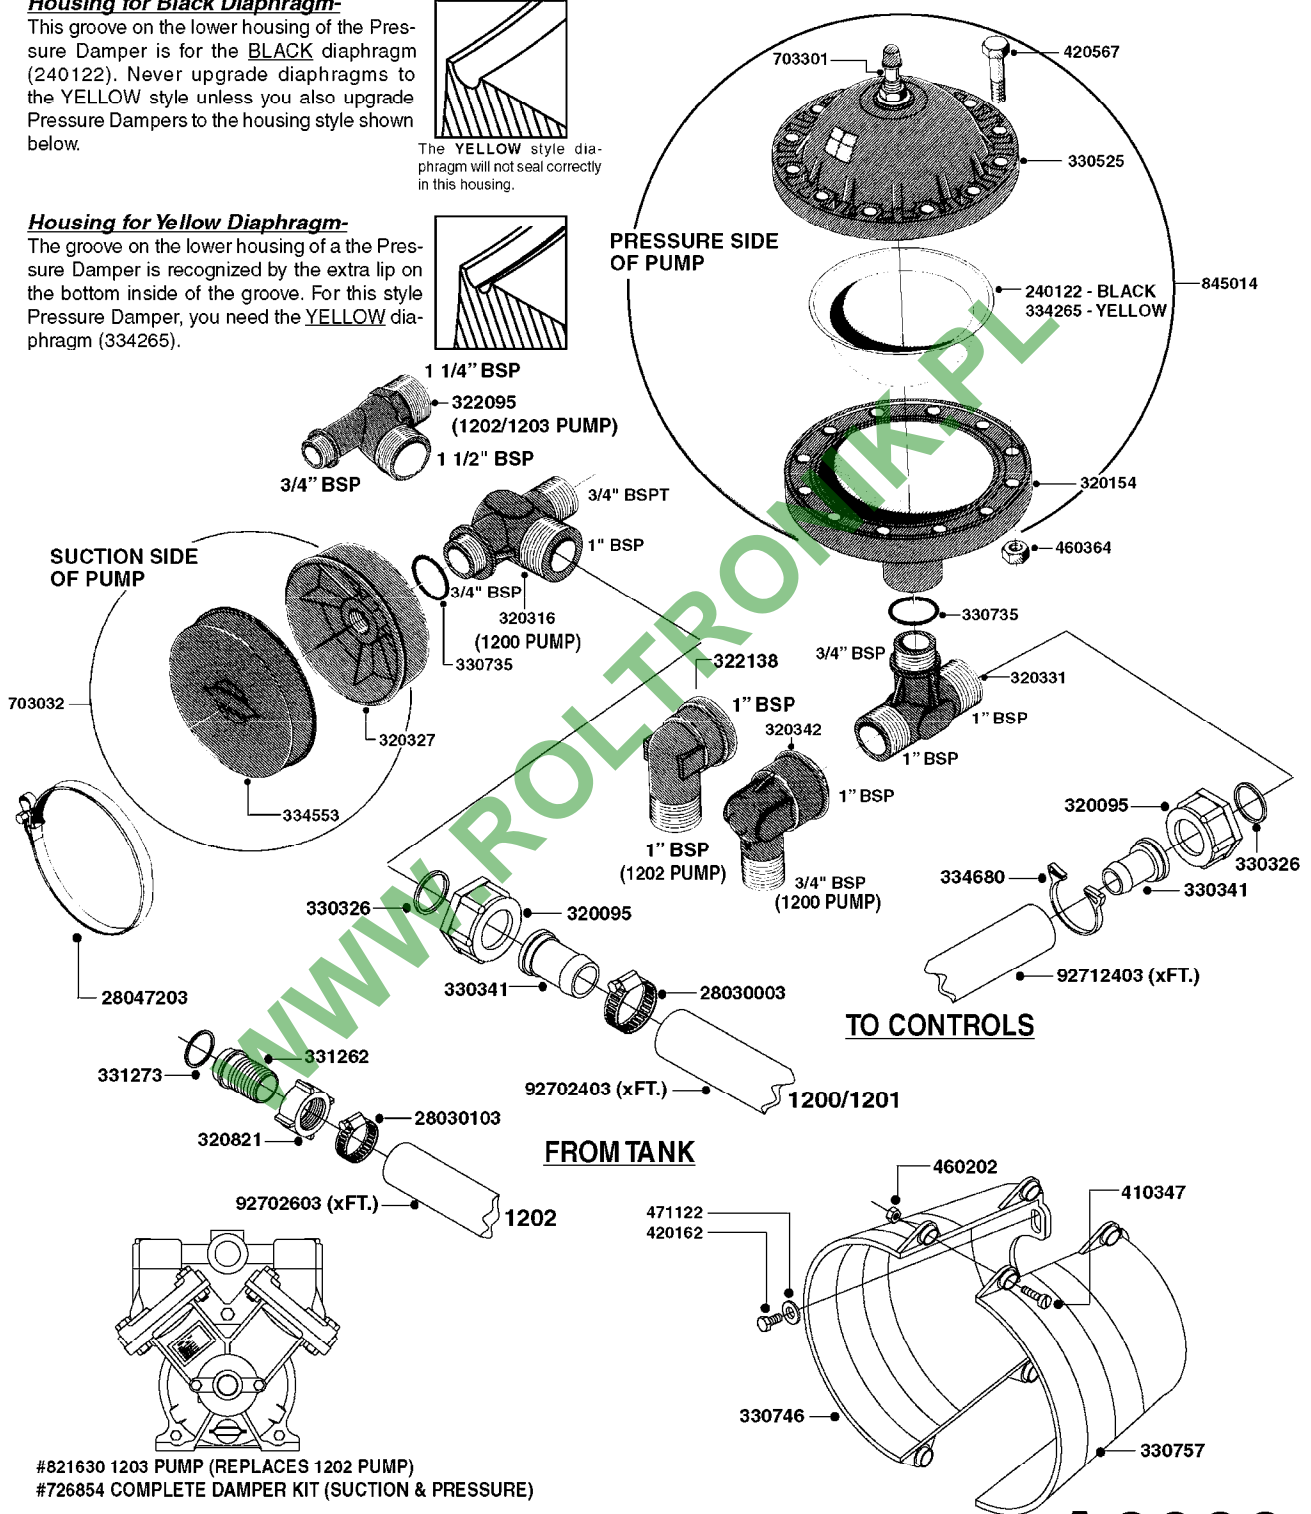

Housing for Yellow Diaphragm-

The groove on the lower housing of a the Pressure Damper is recognized by the extra lip on the bottom inside of the groove. For this style Pressure Damper, you need the YELLOW diaphragm (334265).