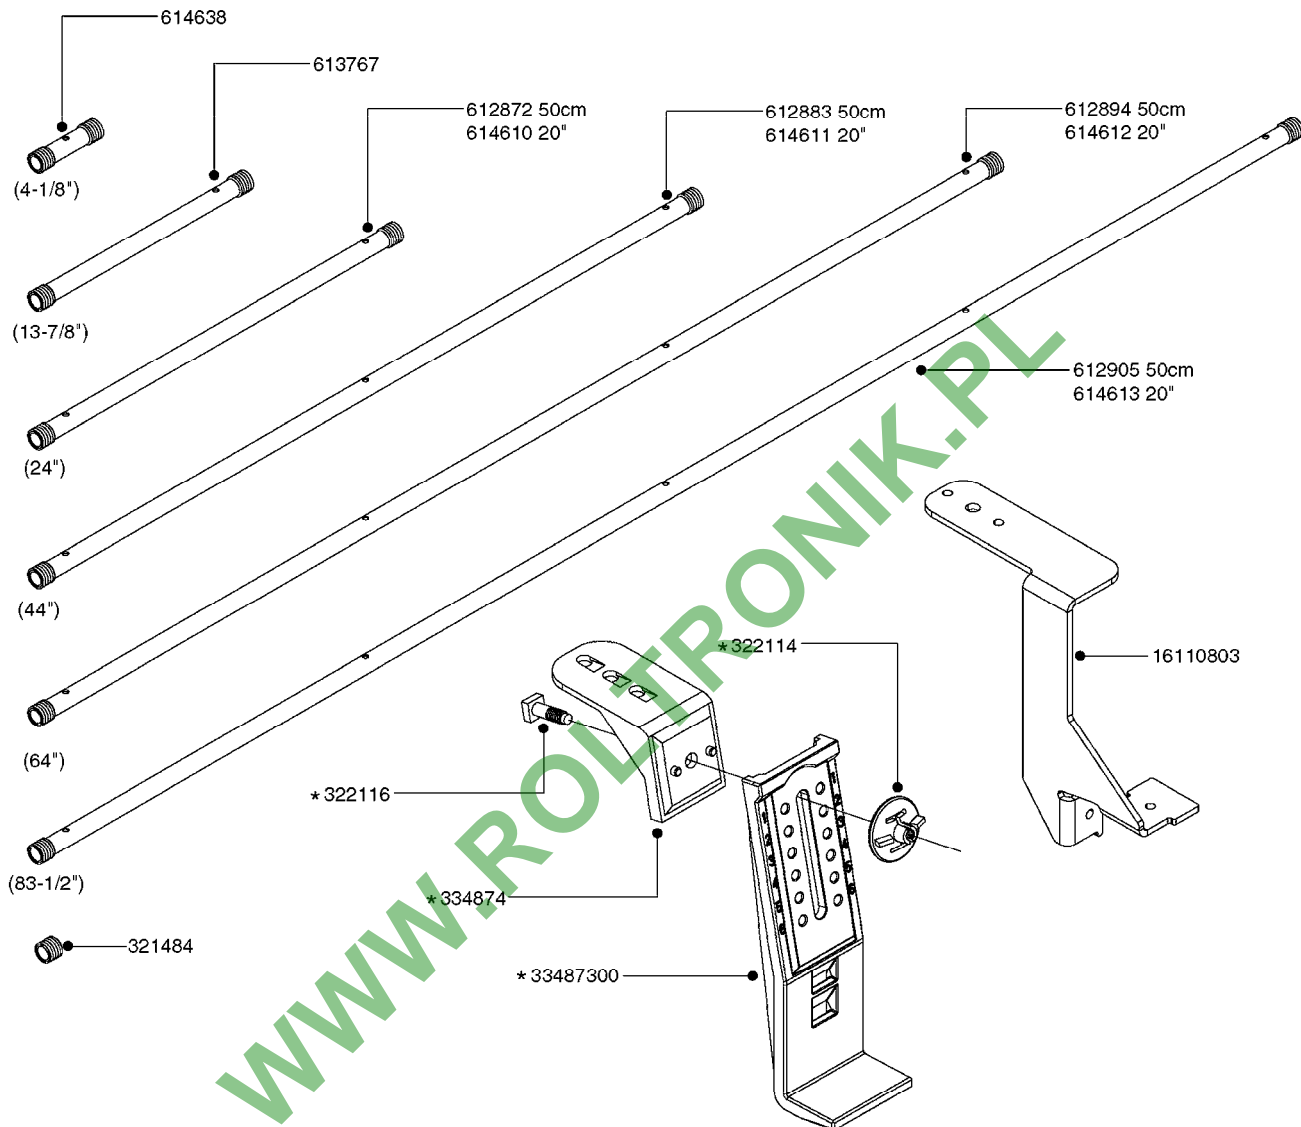

*741685 - BAG OF 5 COMPLETE
*741688 - BAG OF 10 COMPLETE

	STAINLESS CLAMPS AND INSULATOR	
	100X60MM - 741778 BAG OF 10	
	80X60MM - 741741 BAG OF 10	80X60MM - 741738 BAG OF 5
	50X50MM - 741737 BAG OF 10	50X50MM - 741734 BAG OF 5
	50X30MM - 741733 BAG OF 10	50X30MM - 741730 BAG OF 5

BLANK TUBES: 614647 - 23-3/4" 614648 - 43-1/4" 614649 - 63" 614650 - 82-1/2"	DIMPLED TUBES: 615468 - 24-1/2" 615471 - 64" 615469 - 44" 615472 - 74-1/4" 615470 - 54-1/8" 615473 - 92"

D1110