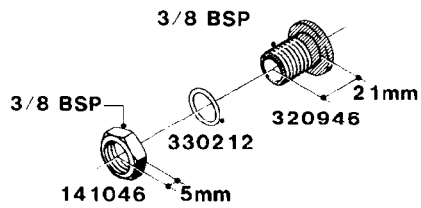

L0060

FITTINGS - BULKHEAD
L0060-HIN, 01:01:16

Page 1

Date 16.03.2016 11:40

parts-n°	order qty	description
141046	1	NUT 3/8" BSP
141341	1	NUT 1/4' BSP
240284	1	O-RING D82,5/75 X 3,5
320456	1	FITT.DK BULKHEAD 1"BSP DOUBLE
320467	1	FITT.DK BULKHEAD 1"BSP SINGLE
320471	1	FITT.DK NUT 1" BSP JAMB
320541	1	FITT.DK BULKHEAD 2-1/2'BSP SIN
320552	1	FITT.DK NUT 2-1/2' BSP JAMB
320644	1	FITT.DK ELB.3/4"HB X 1" BSP
320784	1	FITT.DK CAP 1-1/2" BSP
320795	1	FITT.DK NUT 1-1/2" BSP JAMB
320935	1	FITT.DK BULKHEAD 1/4' BSP SING
320946	1	FITT.DK BULKHEAD 3/8' BSP SING
321296	1	FITT.DK BULKHEAD 1/2" BSP SING
321307	1	FITT.DK NUT 1/2" BSP JAMB
321333	1	FITT.DK BULK 1-1/2" X 1"F BSP
330061	1	O-RING D16/D11X2,5
330072	1	O-RING D53.5/D45.5X4
330212	1	O-RING D19/D14X2.4 F.1/2"NUT
332577	1	O-RING D38/D30X4 F.1" PUR.
332592	1	O-RING D26/D20X3

WWW.ROLTRONIK.PL