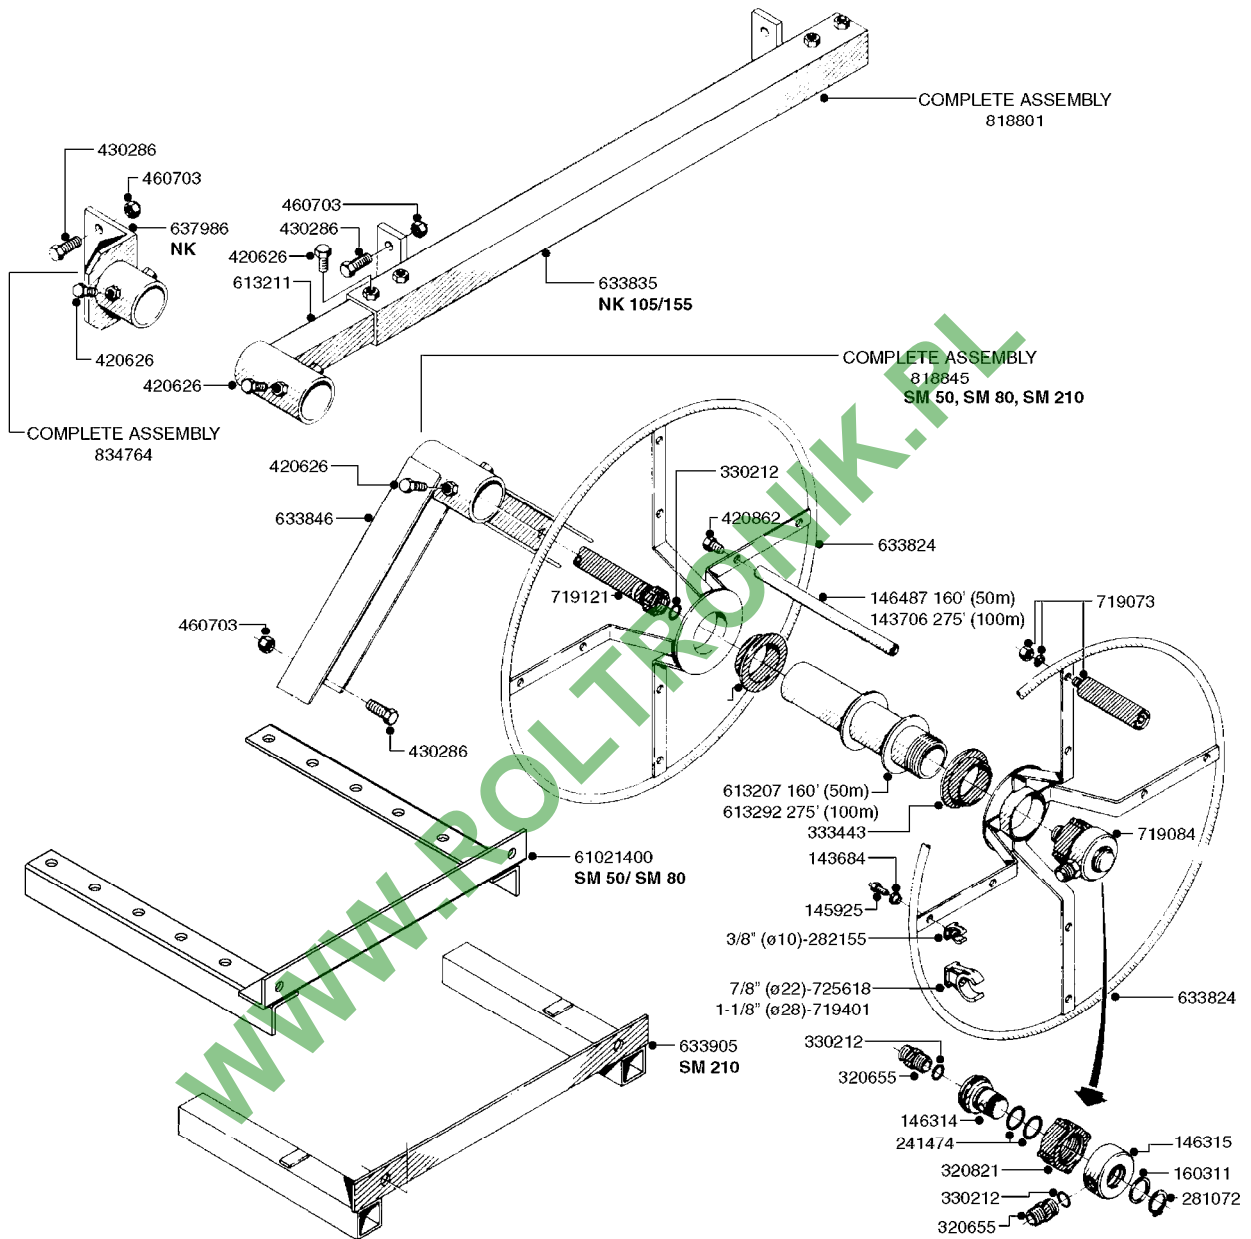

WWW.POLTRONIK.PL

**COMPLETE ASSEMBLIES  
WHOLEGOODS ITEMS**

COMPLETE ASSEMBLY  
833768

COMPLETE ASSEMBLY:  
818377 - 160' x 3/8" (50m) HOSE REEL  
818381 - 320' X 3/8" (100m) HOSE REEL