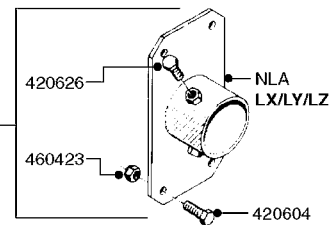

WWW.POLTRONIK.PL

**COMPLETE ASSEMBLIES  
WHOLEGOODS ITEMS**

COMPLETE ASSEMBLY  
833768

COMPLETE ASSEMBLY:  
818377 - 160' x 3/8" (50m) HOSE REEL  
818381 - 320' X 3/8" (100m) HOSE REEL