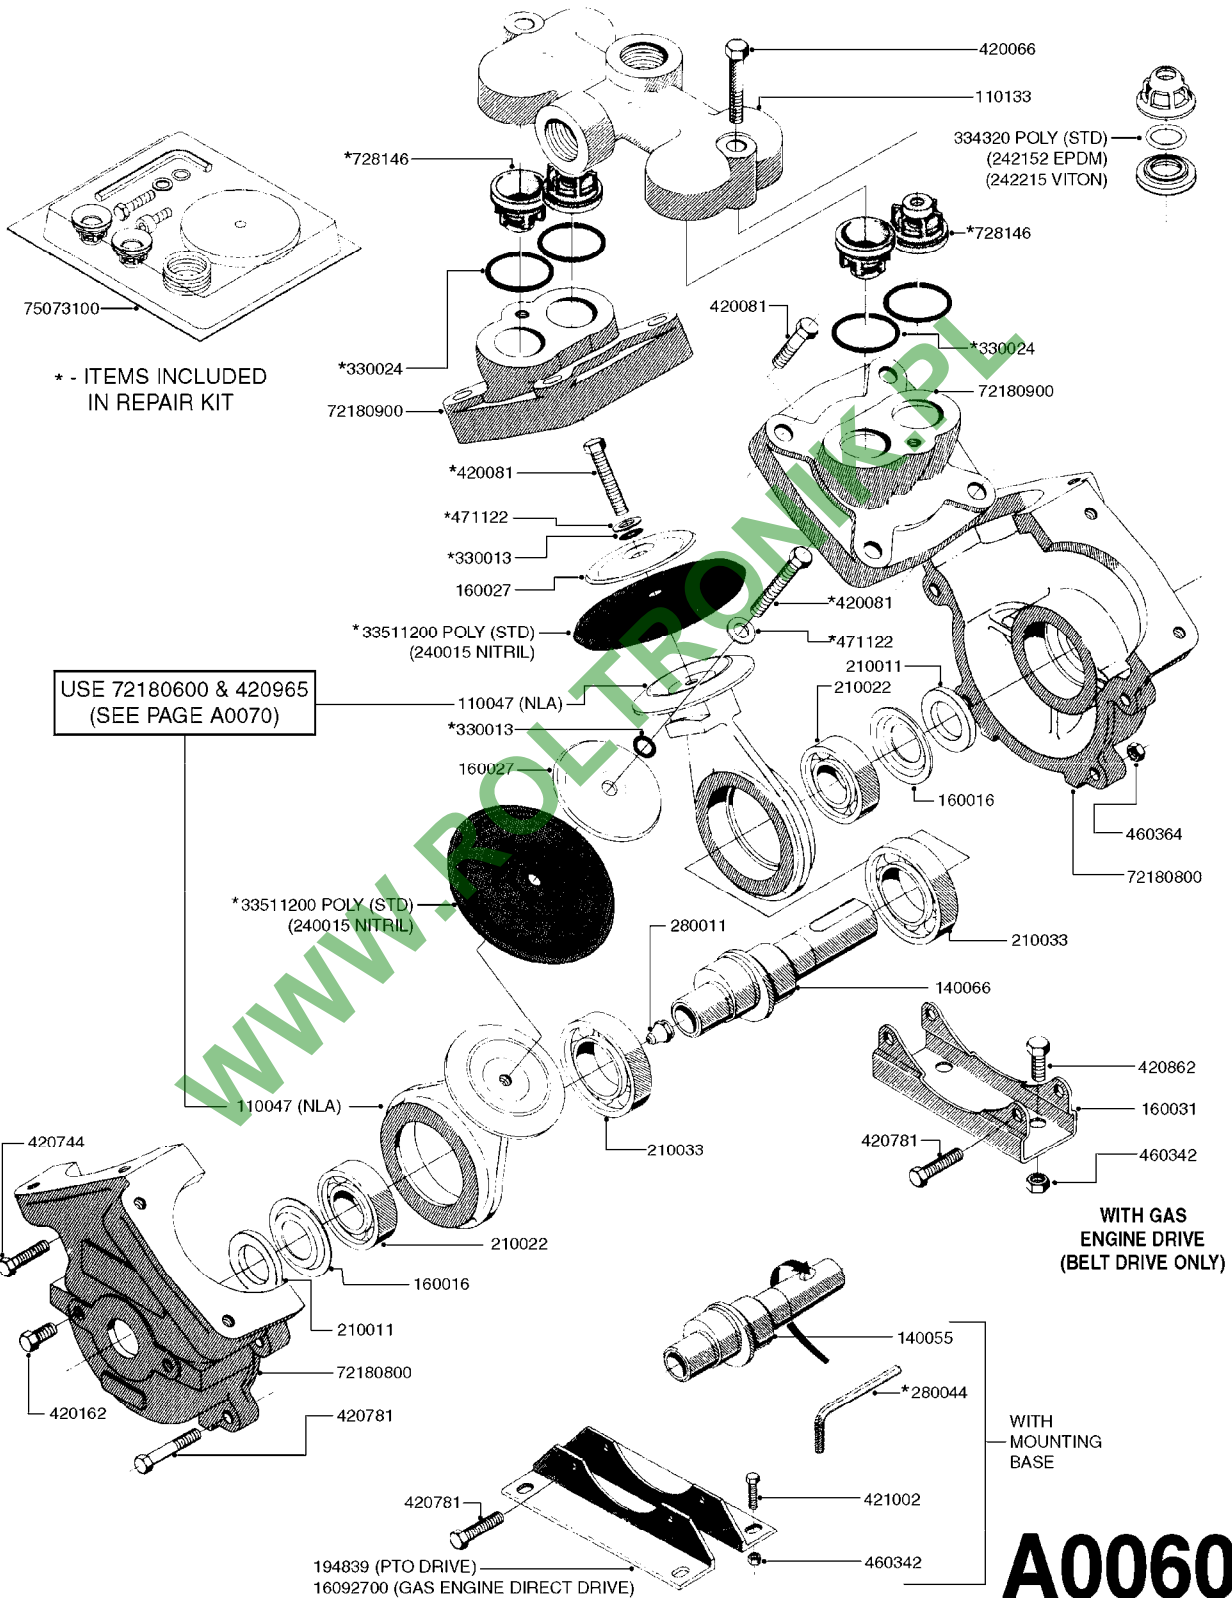

PUMP - 600
A0060-HIN, 01:01:16

Page 1
Date 16.03.2016 11:40

parts-n°	order qty	description
110047	1	CONN.ROD MOD.500-600 72180600
110133	1	VALVE CHAMBER MOD 600 PAINTED
140055	1	CRANK SHAFT, MODEL 600
140066	1	CRANK SHAFT, MODEL 600/4
160016	1	DUST PLATE
160027	1	DIAPHRAGM UPPER DISC 500-600
160031	1	BASE PLATE MODEL 500-600
194839	1	ANGLE IRON FOOT, M 500-600 RED
210011	1	SEAL FELT D39/23 X 4
210022	1	BEARING BALL 6205
210033	1	BEARING BALL 6007
240015	1	DIAPHRAGM MODEL 500-600 NITRIL
242152	1	O-RING D18.2X3 EPDM
242215	1	O-RING D18X3 VITON
280011	1	GREASE NIPPLE 3/8' SAE H TR
280044	1	KEY HEXAGON W6 3/16'
330013	1	O-RING D15/D10X2.5 F.3/8"NUT
330024	1	O-RING D41,1/D34.5 X 3,5
334320	1	O-RING D18X3 POLYURETHANE
420066	1	BOLT HEX 8.8 DEL 3/8"X50MM
420081	1	BOLT HEX 8.8 DEL 3/8"X40MM
420162	1	BOLT HEX 8.8 DEL 3/8"x15MM
420744	1	BOLT HEX 8.8 DEL M8X40
420781	1	BOLT HEX 8.8 DEL M8X50
420862	1	BOLT HEX 8.8 DEL M10X16 FT
420965	1	M10X40 MACHINE SCREW STAINLESS
421002	1	BOLT HEX 8.8 DEL M10X30 FT DIN933
460342	1	NUT HEX M10 DEL DIN934
460364	1	NUT HEX M8 GALV.
471122	1	WASHER, M10, Ø20/10.5X 2.0, SS
728146	1	VALVE FOR 361(726890/707932)
16092700	1	PUMP MOUNT PLATE TALL 500/600
33511200	1	DIAPHRAGM 500-603 PUR 2006
72180600	1	CONNECTING ROD FOR 503-603 M10
72180800	1	PUMP HOUSING 603 RED W/BOLTS
72180900	1	DIAPHRAGM COVER MOD. 600
75073100	1	PUMP KIT 600 "06"