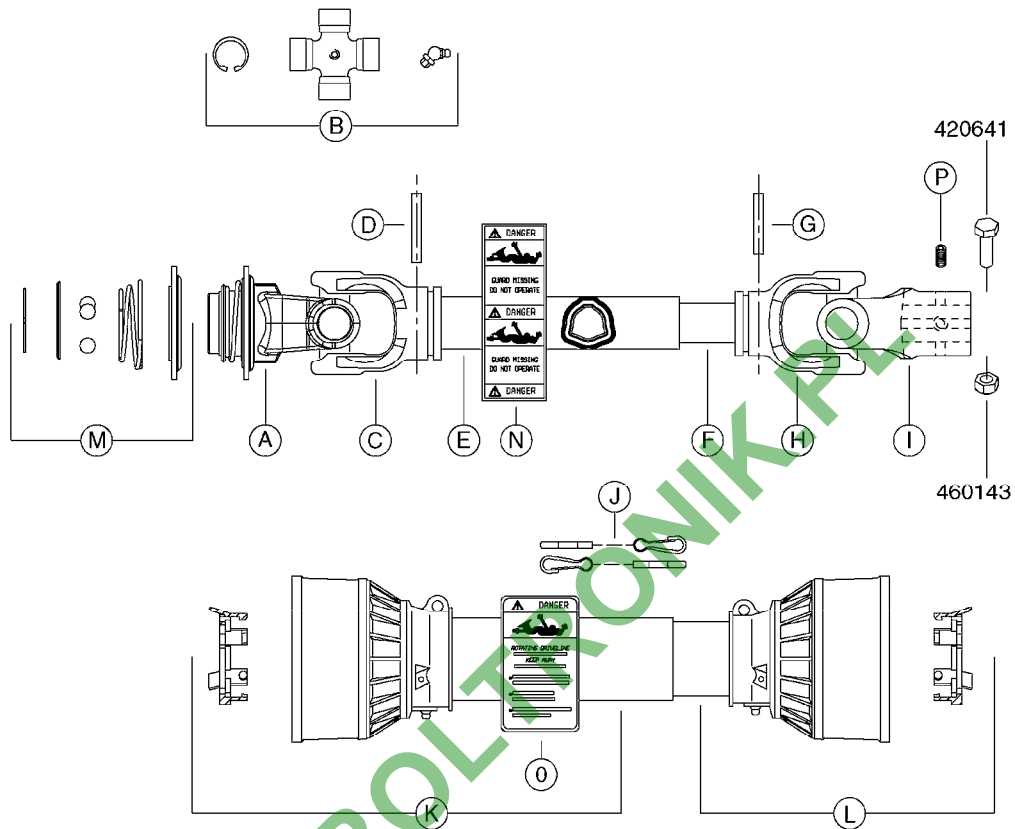

**COMPLETE ASSEMBLIES
WHOLEGOOD ITEMS**

PTO #	28021403	28021503	28021603
TRACTOR	1-3/8" 6 SPLINE	1-3/8" 21 SPLINE	1-3/4" 20 SPLINE
IMPLEMENT	D1"	D1"	D1"
LENGTH	1031/1501	1031/1499	1066/1519
A	28056703	28056803	28056903
B	289042	289042	28040503
C	28057003	28057003	28057103
D	28057203	28057203	28009803
E	28057303	28057303	28057403
F	28057503	28057503	28057603
G	28057703	28057703	28009903
H	28058503	28058503	28010103
I	28057803	28057803	28057903
J	28040703	28040703	28040703
K	28058003	28058003	28058103
L	28058203	28058203	28058303
M	28027903	28027903	28058403
N	28041803	28041803	28041803
O	28041903	28041903	28041903
P	450015	450015	450015

A0520