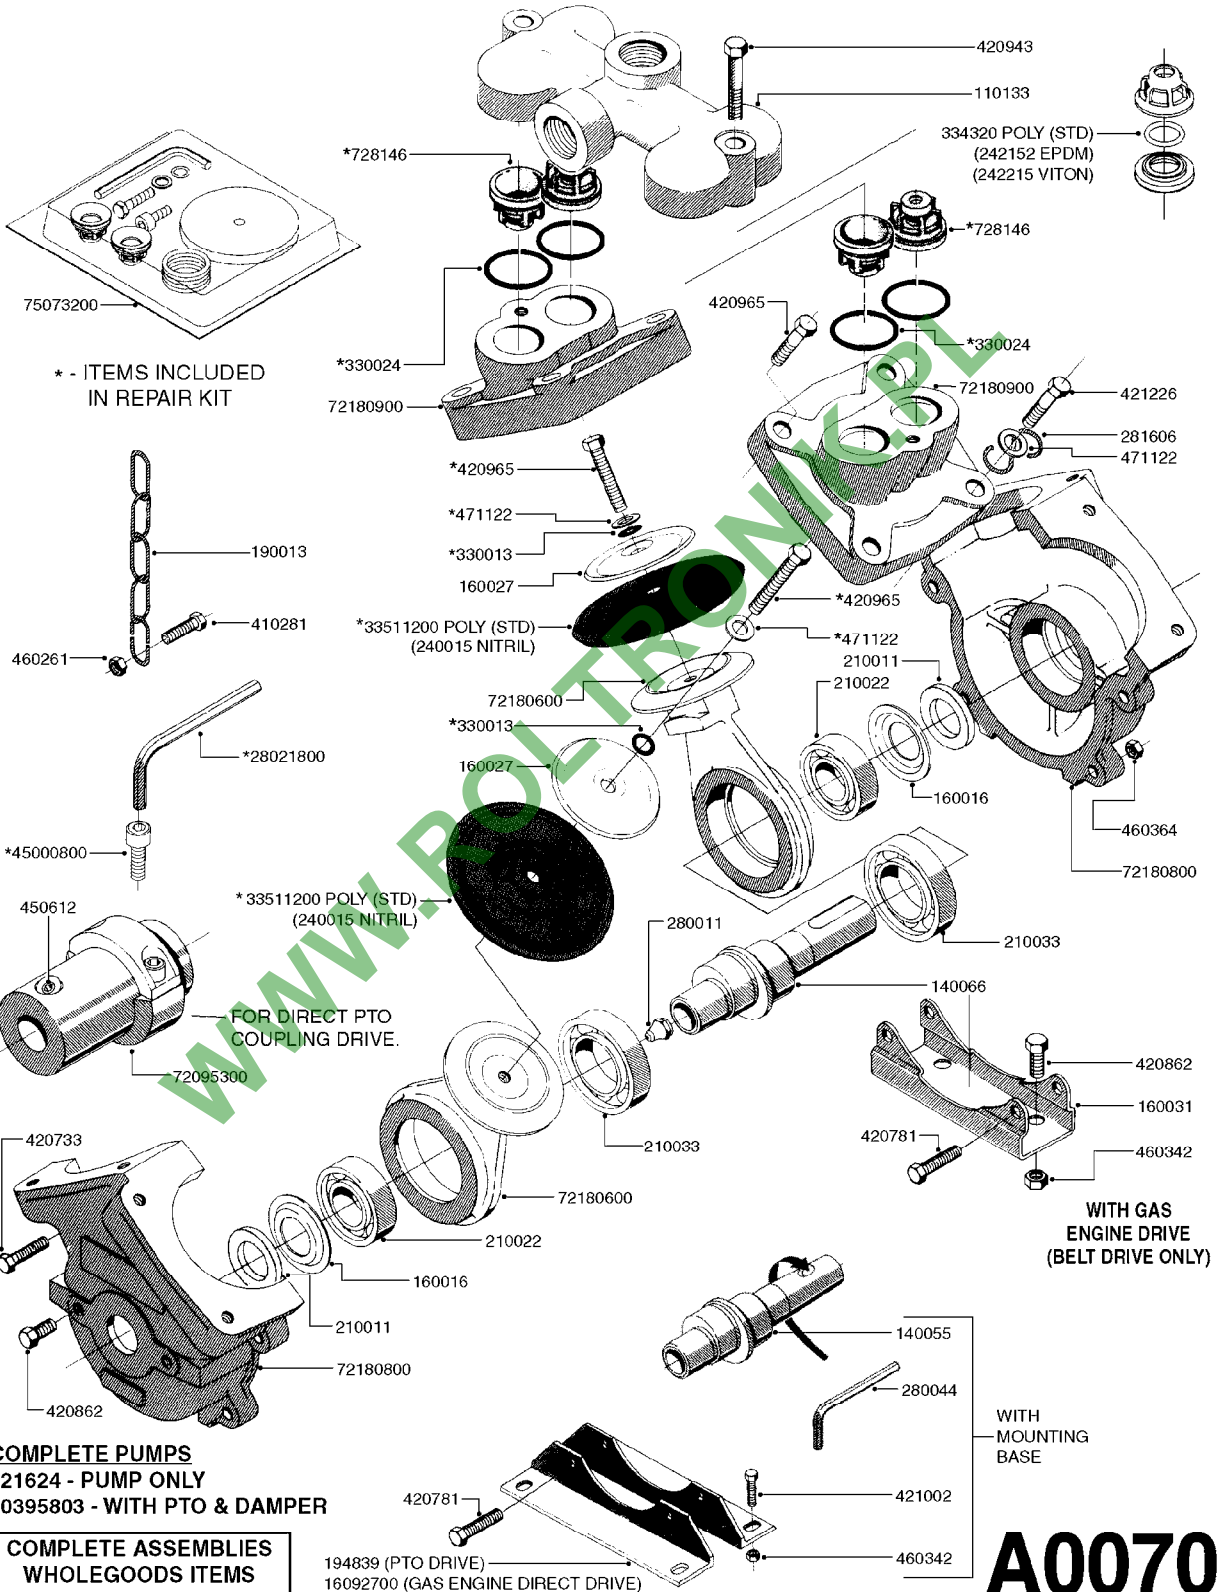

PUMP - 603  
A0070-HIN, 01:01:16

**A0070**

PUMP - 603  
A0070-HIN, 01:01:16

Page 1  
Date 16.03.2016 11:40

parts-n°	order qty	description
110133	1	VALVE CHAMBER MOD 600 PAINTED
140055	1	CRANK SHAFT, MODEL 600
140066	1	CRANK SHAFT, MODEL 600/4
160016	1	DUST PLATE
160027	1	DIAPHRAGM UPPER DISC 500-600
160031	1	BASE PLATE MODEL 500-600
190013	1	CHAIN 35XL=800
194839	1	ANGLE IRON FOOT, M 500-600 RED
210011	1	SEAL FELT D39/23 X 4
210022	1	BEARING BALL 6205
210033	1	BEARING BALL 6007
240015	1	DIAPHRAGM MODEL 500-600 NITRIL
242152	1	O-RING D18.2X3 EPDM
242215	1	O-RING D18X3 VITON
280011	1	GREASE NIPPLE 3/8' SAE H TR
280044	1	KEY HEXAGON W6 3/16'
281606	1	S-HOOK GALVANIZED
330013	1	O-RING D15/D10X2.5 F.3/8"NUT
330024	1	O-RING D41,1/D34.5 X 3,5
334320	1	O-RING D18X3 POLYURETHANE
410281	1	BOLT HEX 8.8 DEL M6X25 DIN933 A2
420733	1	BOLT HEX 8.8 DEL M8X40
420781	1	BOLT HEX 8.8 DEL M8X50
420862	1	BOLT HEX 8.8 DEL M10X16 FT
420943	1	BOLT HEX 8.8 DEL M10X50
420965	1	M10X40 MACHINE SCREW STAINLESS
421002	1	BOLT HEX 8.8 DEL M10X30 FT DIN933
421226	1	BOLT HEX 8.8 DEL M10X45
450612	1	SCREW M10X16 POINTED
460261	1	NUT HEX M6X1 LOCK A2 DIN985
460342	1	NUT HEX M10 DEL DIN934
460364	1	NUT HEX M8 GALV.
471122	1	WASHER, M10, Ø20/10.5X 2.0, SS
728146	1	VALVE FOR 361(726890/707932)
821624	1	PUMP 603/7 W. FOOT TAPERED SHA
10395803	1	PUMP 603 C/W PTO 540 RPM
16092700	1	PUMP MOUNT PLATE TALL 500/600
28021800	1	KEY HEXAGON 8MM FOR M10
33511200	1	DIAPHRAGM 500-603 PUR 2006
45000800	1	BOLT ROUND M10X25
72095300	1	COUPLING 1-3/8' X 25, PAINTED
72180600	1	CONNECTING ROD FOR 503-603 M10
72180800	1	PUMP HOUSING 603 RED W/BOLTS
72180900	1	DIAPHRAGM COVER MOD. 600
75073200	1	PUMP KIT 603mm 06