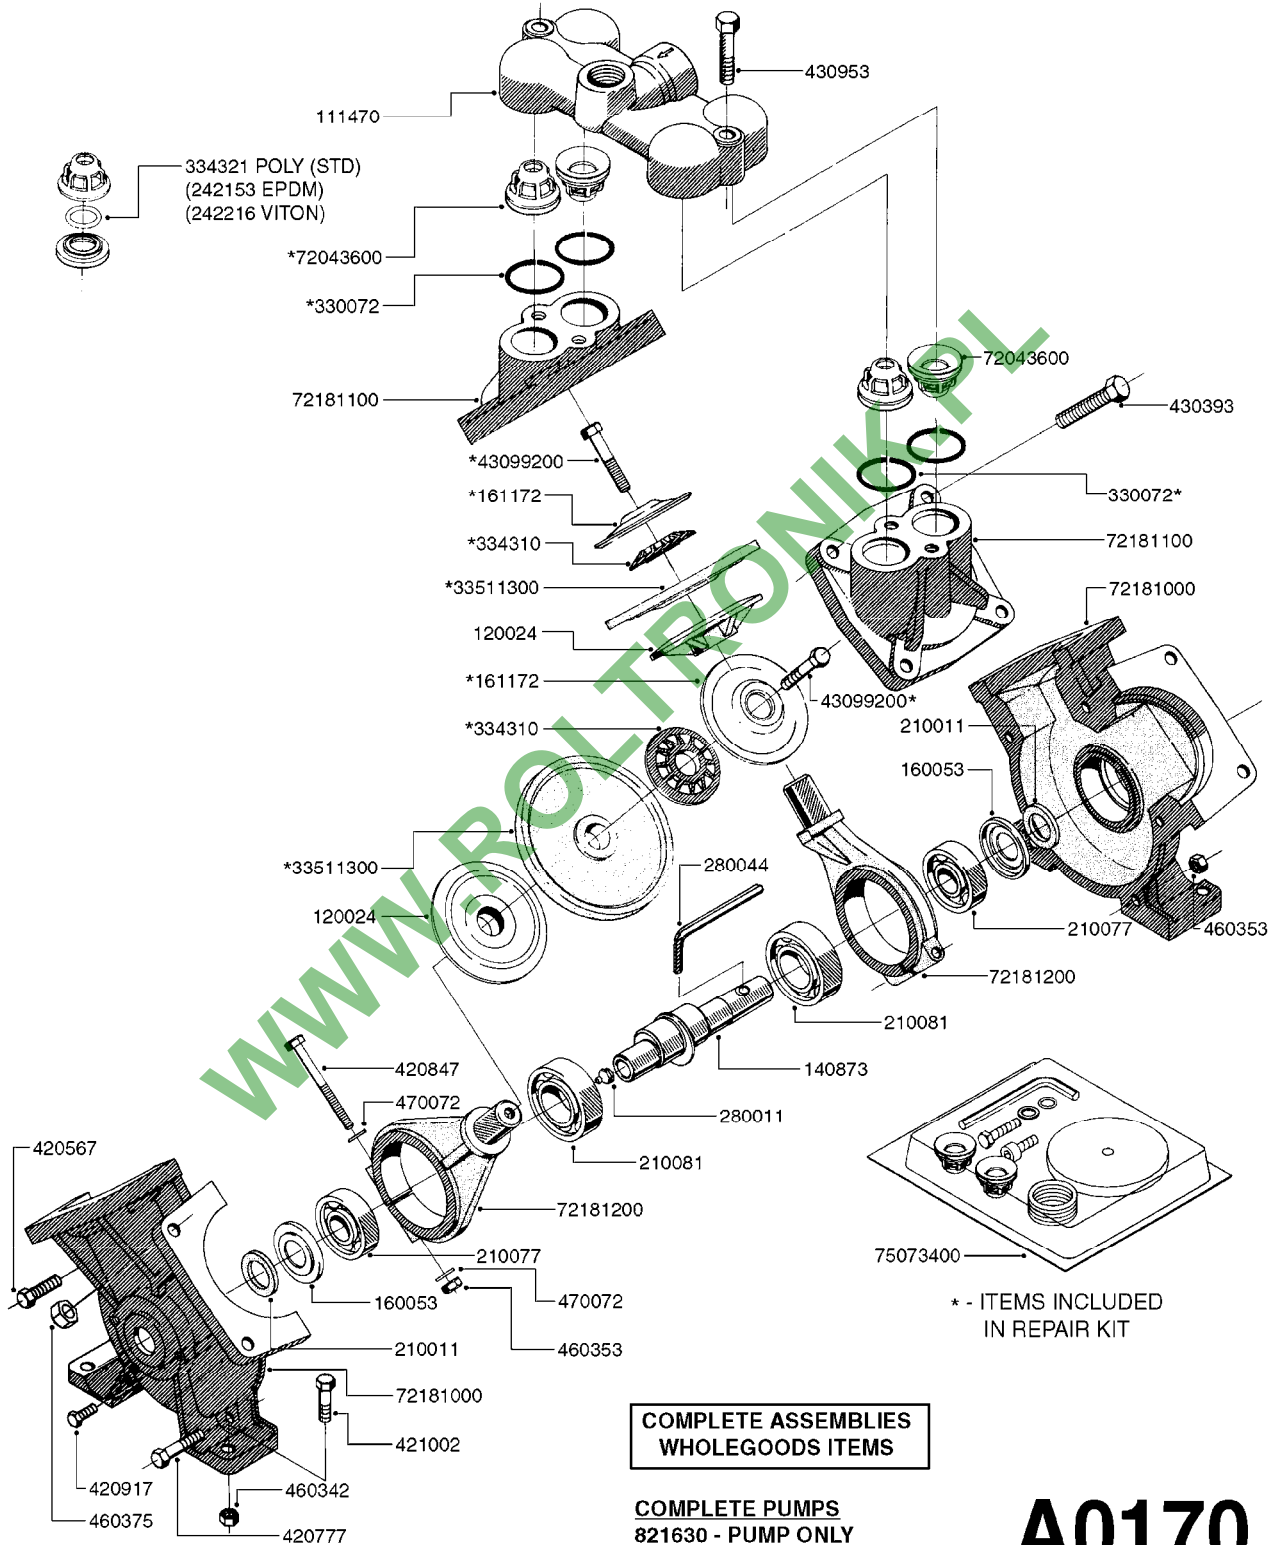

COMPLETE ASSEMBLIES
WHOLEGOODS ITEMS

COMPLETE PUMPS
821630 - PUMP ONLY
10396003 - WITH PTO & DAMPER

A0170

PUMP - 1203 W/MOUNTING BASE
A0170-HIN, 01:01:16

Page 1

Date 16.03.2016 11:40

parts-n°	order qty	description
111470	1	VALVE CHAMBER 1202
120024	1	DIAPHRAGM BACK DISC 1200-1300
140873	1	CRANK SHAFT MODEL 1202-9MM
160053	1	DUST PLATE
161172	1	DIAPHRAGM DISC F. 1203/1303
210011	1	SEAL FELT D39/23 X 4
210077	1	BEARING BALL 6305
210081	1	BEARING BALL 6307
242153	1	O-RING D26X4 EPDM
242216	1	O-RING VITON F/1202/1302/462
280011	1	GREASE NIPPLE 3/8" SAE H TR
280044	1	KEY HEXAGON W6 3/16"
330072	1	O-RING D53.5/D45.5X4
334310	1	NYLON WASHER 1202/1302/462
334321	1	O-RING POLY. 34.0x26.0x4.0
420567	1	BOLT HEX 8.8 DEL M8X30 FT
420777	1	BOLT HEX 8.8 RAW M8X50
420847	1	BOLT HEX 8.8 DEL M8X85
420917	1	BOLT HEX 8.8 RAW M8X12 FT
421002	1	BOLT HEX 8.8 DEL M10X30 FT DIN933
430393	1	BOLT HEX 8.8 RAW M12X50
430953	1	BOLT, M12 X 55 8.8
460342	1	NUT HEX M10 DEL DIN934
460353	1	NUT HEX M8 BLACK
460375	1	NUT HEX M12 BLACK
470072	1	WASHER D15/D8X.5 LOCK
821630	1	PUMP 1203/9 540RPM
10396003	1	PUMP 1203 C/W PTO 540 RPM
33511300	1	DIAPHRAGM 1202-1303 POLY 2006
43099200	1	BOLT HEX SS M12 X 30 DIN933 A4
72043600	1	VALVE FOR 462/463
72181000	1	HOUSING, PUMP, 1203 RED
72181100	1	DIAPHRAGM COVER 1203/1303+BLTS
72181200	1	CONNECTING ROD FOR 1203 W/M12
75073400	1	PUMP KIT 1203 MM "06"

WWW.ELEKTRONIK.PL