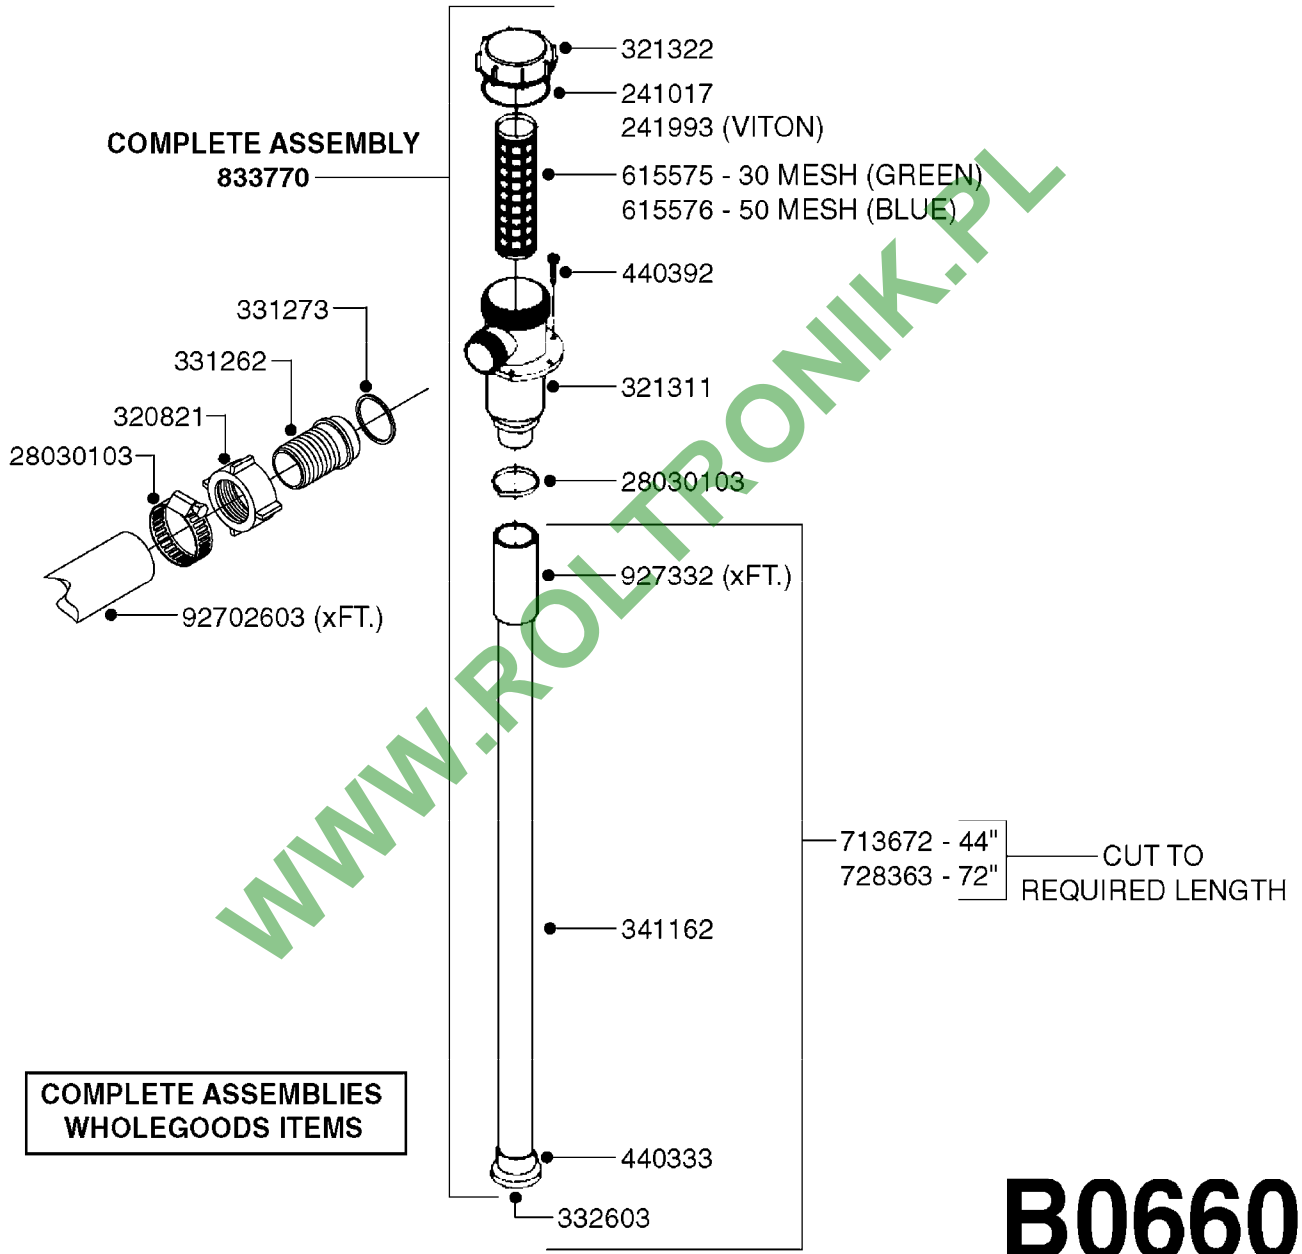

parts-n°	order qty	description
241017	1	O-RING D74,5X3 NITRIL
241993	1	O-RING 74.5 X 3MM VIT/241017
320821	1	FITT.DK NUT 1-1/2" BSP
321311	1	FILTER BODY S 80 X 4
321322	1	SCREW CAP F. S80 X 4
331262	1	FITT.DK HB 1-1/2" F. 1-1/2"NUT
331273	1	O-RING D44/D38X2 F.1-1/2"
332603	1	CAP F. SUCTION TUBE
341162	1	SUCTION TUBE F.650
440333	1	SCREW 3.5 X 9.5 SS
440392	1	SCREW 6.3 X 25.0 DIN7981C TORX
615575	1	FILTER F.TOP SUCT.30 MESH GRN.
615576	1	FILTER F.TOP SUCT.50 MESH BLUE
713672	1	SUCTION TUBE L=44"
728363	1	SUCTION TUBE ASSY.L=72"
833770	1	TOP SUCTION KIT 300/500
927332	1	HOSE R X 28BAR X 40MM X 0012"
28030103	1	CLAMP HOSE GEAR P5/4-S1.5"6724
92702603	1	HOSE PVC SUCT GRAY 1-1/2"

WWW.ROLTRONIK.PL