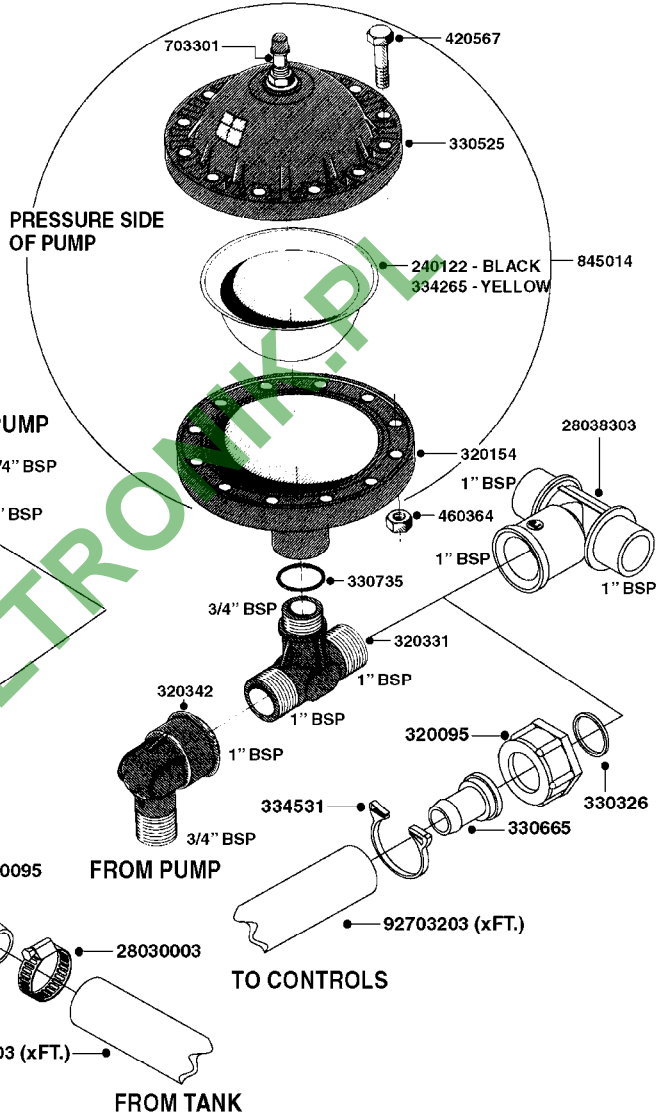

**#725970
COMPLETE DAMPER KIT
(SUCTION & PRESSURE)**

COMPLETE ASSEMBLIES
WHOLEGOODS ITEMS

A0080