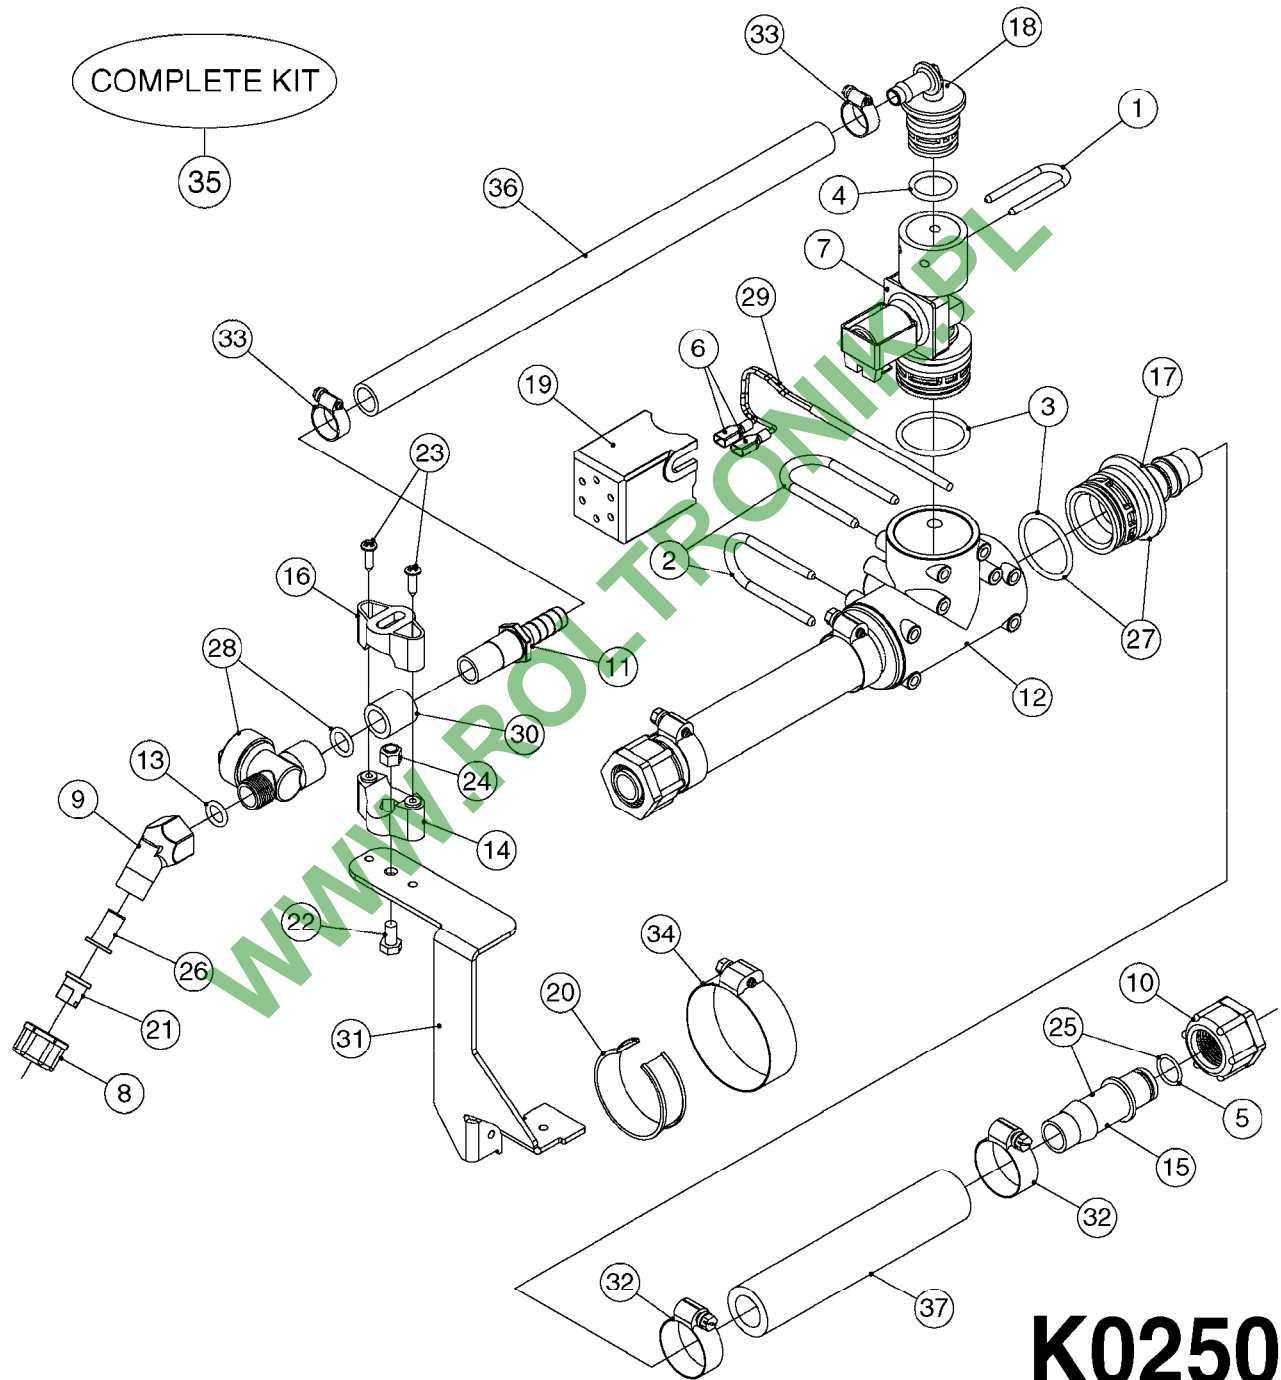

ELECTRIC END NOZZLE KIT '09
K0250-HIN, 01:01:16

Page 1
Date 16.03.2016 11:40

Pos.	parts-n°	order qty	description
1	145994	1	FITT.DK S-40 FORK
2	145995	1	FITT.DK S-53 FORK
3	242354	1	O-RING D32.2X3.0 VITON F.S-53
4	242355	1	O-RING D19.2X3.0 VITON F.S-40
5	242594	1	O-RING D14 X 1.78 SCH.70-EPDM
6	261539	1	SPADE F.ELEC CONNEX BLUE INSUL
7	262104	1	VALVE, SOLENOID, S53/S40
8	320187	1	FITT.DK CAP 3/8" BSP BLACK
9	320191	1	FITT.DK ELB 3/8' BSP 45 DEGREE
10	320283	1	FITT.DK NUT 3/4"BSP
11	320891	1	FITT.DK HB 3/8'- 3/8' BSP
12	322352	1	FITT.DK S-53 TEE
13	330013	1	O-RING D15/D10X2.5 F.3/8"NUT
14	333012	1	NOZZLE HOLD. UPPER PART
15	334044	1	FITT.DK HB 3/4' F. 3/4' CAP
16	334220	1	YOKE, UPPER NOZZLE BODY
17	334229	1	FITT.DK S-53 STR.3/4"
18	334237	1	FITT.DK S-40 ELB.3/8'
19	334965	1	COVER FOR S53 SOLENOID VALVE
20	341291	1	RUBBER HOSE CLAMP COVER 130MM
21	370392	1	NOZZLE END FAN 1850-G 300
22	410546	1	BOLT HEX SS M6X12 FT
23	440665	1	SCREW M4.2X16 STAINLESS
24	460261	1	NUT HEX M6X1 LOCK A2 DIN985
25	724621	1	FITT.DK HB 3/4"ASSY F.3/4" NUT
26	725042	1	SCREEN 80 MESH W.GASKET, RED
27	726558	1	FITT.DK S53 STR. 3/4" W.ORING
28	729610	1	NOZZLE ASSY. NON DRIP 3/8 THRD
29	983087	1	ELEC. CABLE 2 WIRE X 0.75MM
30	10631003	1	HOSE R X CLEAR BRAID.X 1/2 12"
31	16110803	1	NOZZLE BRACKET VAR SPACINGS
32	28029903	1	CLAMP HOSE GEAR P3/4"-S1" 6712
33	28044903	1	CLAMP HOSE GEAR P3/8" 6706
34	28047003	1	CLAMP HOSE GEAR 30 X 50 6732
35	82613203	1	ELECTRIC END NOZZLE KIT 2009
36	92701703	1	HOSE R X3/8" X300PSI WP X0012"
37	92703203	1	HOSE R X3/4" X300PSI WP X0012"