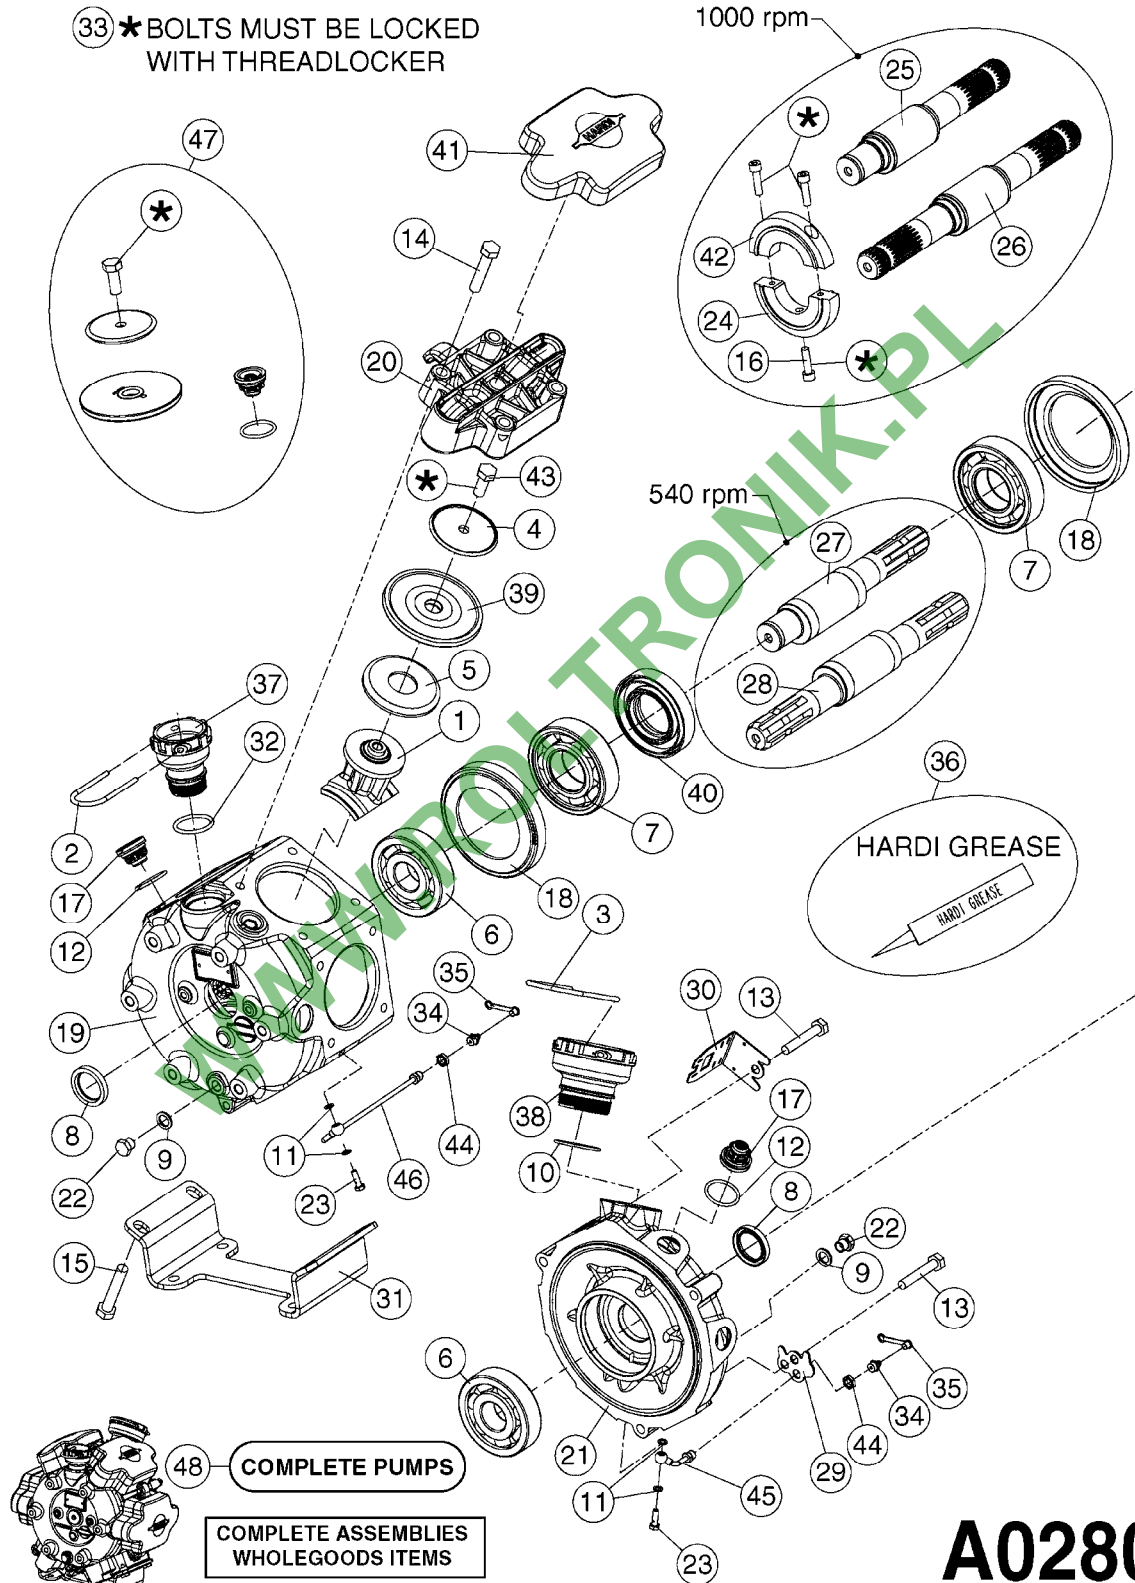

33 \* BOLTS MUST BE LOCKED WITH THREADLOCKER

1000 rpm

**A0280**

PUMP - 364 540/1000 RPM  
A0280-HIN, 16:02:16

Page 1

Date 16.03.2016 14:49

Pos.	parts-n°	order qty	description
1	111622	1	CONNECTING ROD 463/5.5MM
1	111628	1	CONNECTING ROD 363/5.5 PUMP
1	111629	1	CONNECTING ROD 363/364-7 PUMP
1	111630	1	CONNECTING ROD 363/364-10 PUMP
2	145996	1	FITT.DK S-67 FORK
3	145997	1	FITT.DK S-93 FORK
4	161174	1	DIAPHRAGM DISC SS 361/363/364 PUMP
5	161372	1	DIAPHRAGM BACKING DISC,320-361
6	210221	1	BEARING BALL 6407
7	210232	1	BEARING BALL 6310
8	210243	1	SEAL OIL 35 X 47 X 7
9	241404	1	DOWTY SEAL 1/4"
10	242225	1	O-RING D45.0 X 4.0 RUBBER
11	242374	1	WASHER Ø10/Ø6X1 COPPER
12	330024	1	O-RING D41,1/D34.5 X 3,5
13	420895	1	BOLT HEX 8.8 RAW M10X60
14	430312	1	BOLT HEX 8.8 RAW M12X60
15	430437	1	BOLT HEX 8.8 RAW M12X65
16	450995	1	BOLT ALLEN M8X30 DIN 912 RAW
17	728146	1	VALVE FOR 361(726890/707932)
18	11171900	1	METAL SPACER F. 364/464 MACHINED
19	11172000	1	PUMP HOUSE 364 MACHINED 5/4" BSP RED
20	11172800	1	VALVE COVER 364 MACHINED RED
21	11173200	1	FRONTPART 364, 1½" BSP RED
22	14010400	1	PLUG 1/4" BSP
23	14120400	1	BANJOBOLT M6 X 19
24	14120700	1	COUNTERWEIGHT 364/464-1000
25	14137300	1	CRANKSHAFT 364/464-5.5 1000
26	14137900	1	CRANKSHAFT 364/464-5.5 GG 1000
27	14137600	1	CRANKSHAFT 364/464-10
28	14138200	1	CRANKSHAFT 364/464-10 GG
29	16382900	1	GREASE NIPPLE PLATE, 364
30	16390600	1	BRACKET FOR RPM SENSOR
31	17002400	1	FOOT F/363 PUMP (PAINTED)
32	24266600	1	O-RING D 38,0 X 4,0 70SH.NITR
33	28045503	1	LOCTITE 262 .5ML (.017oz.)
34	28163300	1	GREASE NIPPLE H1 M6X1 DIN 7412
35	28163400	1	CAP F. GREASENIPPLE YELLOW M6X1
36	28164600	1	HARDI PUMP GREASE S3 V550L 1
37	32242200	1	FITTING S67 5/4" KON. RG 2014
38	32242300	1	NIPPLE S93 1,5' KON.RG 2014
39	33511400	1	DIAPHRAGM PUMP 361/361/363/364 PUR
40	33524200	1	DISTANCE RING/GREASE SPLIT
41	33524300	1	COVER PLASTIC 364 PUMP
42	39136200	1	HALFPART 364/464-1000
43	43099200	1	BOLT HEX SS M12 X 30 DIN933 A4
44	46134000	1	NUT HEX M10x1 H=2.3 NV=14 ELZIN
45	61096800	1	BANJOTUBE SHORT 364 COMPL.
46	61096900	1	BANJOTUBE LONG 364 COMPL.
47	75585900	1	PUMP KIT 364
48	82168100	1	PUMP 464/5.5 THROUGH SHAFT 1000RPM
48	82169500	1	PUMP 364-5.5-MED-1000
48	82169700	1	PUMP 364-5.5-MOD2-1000-120-AUS
48	82170000	1	PUMP 364-10-STD-540
48	82170300	1	PUMP 364-10-MOD-540-GG
48	82170400	1	PUMP 364-10-MOD-540-120