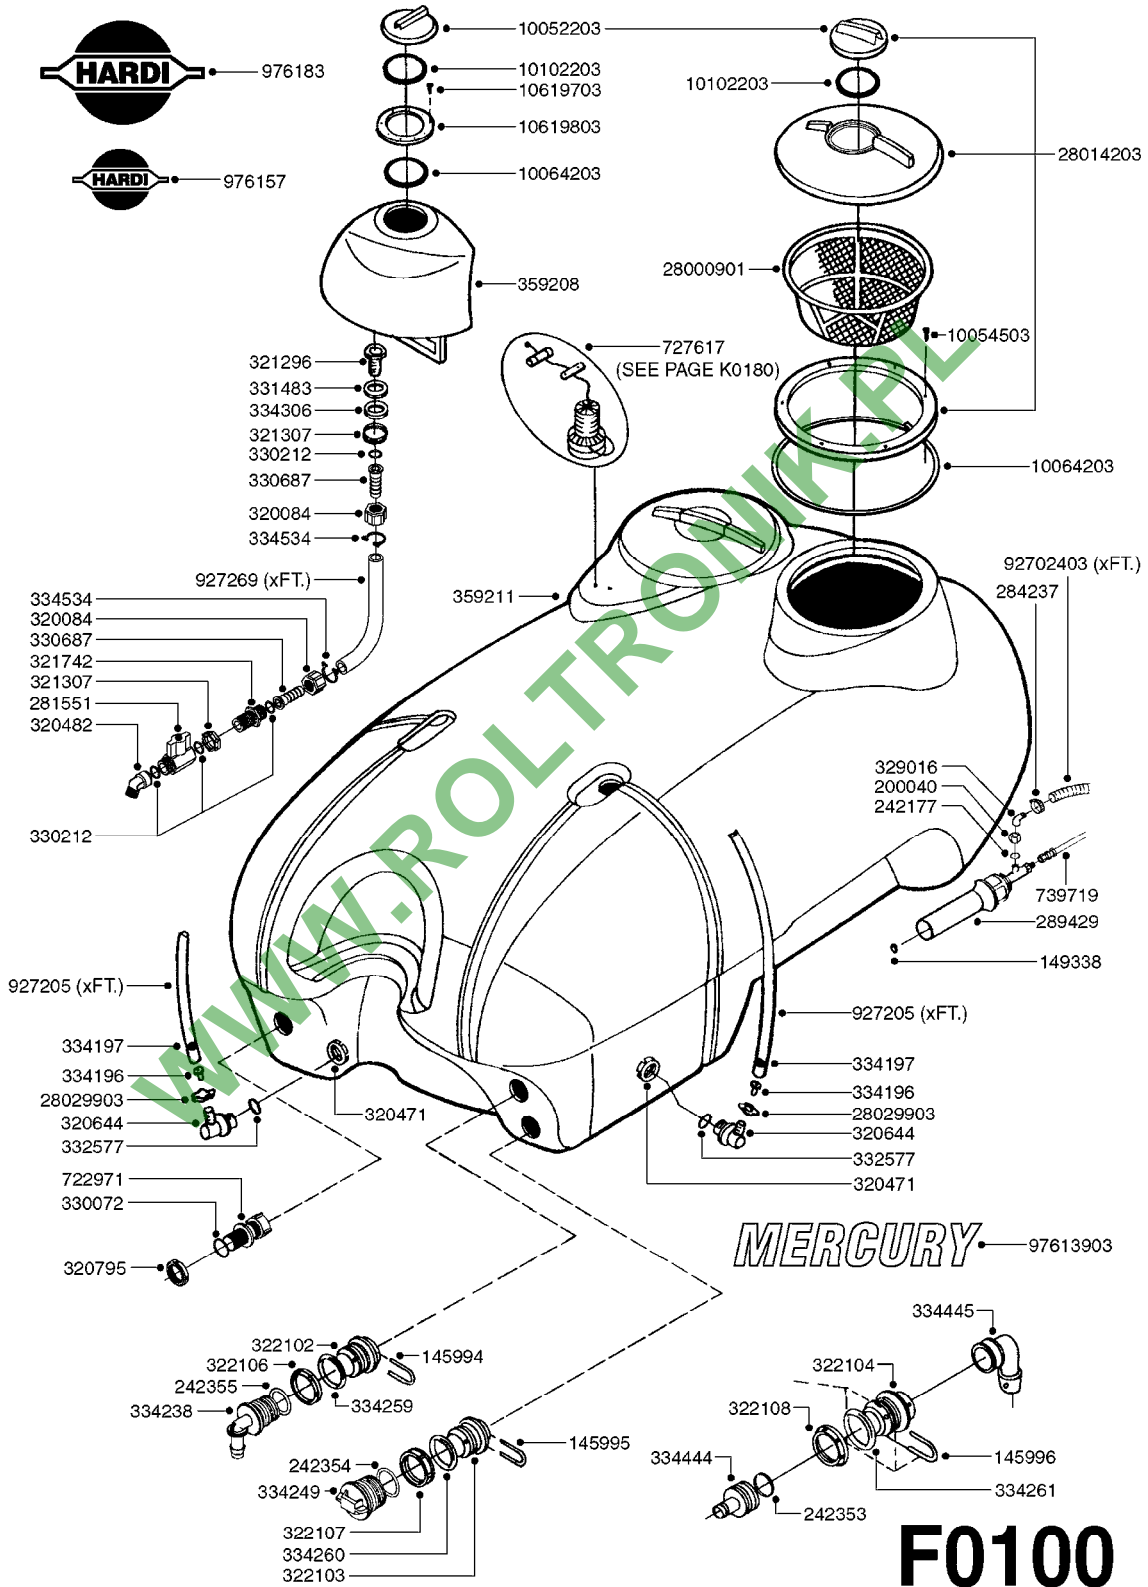

TANK - MERCURY 600
F0100-HIN, 01:01:16

TANK - MERCURY 600
F0100-HIN, 01:01:16

parts-n°	order qty	description
145994	1	FITT.DK S-40 FORK
145995	1	FITT.DK S-53 FORK
145996	1	FITT.DK S-67 FORK
149338	1	INTERMIX JET 5MM
200040	1	OMLØBER FOR FITTING 1"
242177	1	O-RING D25.4 X 20.2 X 2.6
242353	1	O-RING D44.2X3.0 VITON F.S-67
242354	1	O-RING D32.2X3.0 VITON F.S-53
242355	1	O-RING D19.2X3.0 VITON F.S-40
281551	1	BALL VALVE 1/2"
284237	1	CLAMP HOSE GEAR D20/30
289429	1	AGITATION INJECTOR DUAL INPUT
320084	1	FITT.DK NUT 1/2" BSP
320471	1	FITT.DK NUT 1" BSP JAMB
320482	1	FITT.DK ELB. 1/2" BSP 60 DEG.
320644	1	FITT.DK ELB.3/4"HB X 1" BSP
320795	1	FITT.DK NUT 1-1/2" BSP JAMB
321296	1	FITT.DK BULKHEAD 1/2" BSP SING
321307	1	FITT.DK NUT 1/2" BSP JAMB
321742	1	FITT.DK BULKHEAD 1/2' BSP
322102	1	FITT.DK S-40 BULKHEAD
322103	1	FITT.DK S-53 BULKHEAD
322104	1	FITT.DK S-67 BULKHEAD
322106	1	FITT.DK S-40 BULKHEAD NUT
322107	1	FITT.DK S-53 BULKHEAD NUT
322108	1	FITT.DK S-67 BULKHEAD NUT
329016	1	BØJNING
330072	1	O-RING D53.5/D45.5X4
330212	1	O-RING D19/D14X2.4 F. 1/2"NUT
330687	1	FITT.DK HB 1/2" F. 1/2" NUT
331483	1	WASHER RY-2
332577	1	O-RING D38/D30X4 F.1" PUR.
334196	1	PLUG F. LIQUID LEV. INDICATOR
334197	1	BALL F. LIQUID LEV. INDICATOR
334238	1	FITT.DK S-40 ELB.1/2'
334249	1	FITT.DK S-53 PLUG
334259	1	GASKET F. S-40 BULKHEAD
334260	1	GASKET F. S-53 BULKHEAD
334261	1	GASKET F. S-67 BULKHEAD
334306	1	WASHER D22 PA
334444	1	FITT.DK S-67 STR.1-1/2" PVC
334445	1	FITT.DK S-67 ELB.1-1/2"
334534	1	CLAMP HOSE PLASTIC 1/2"
359208	1	CLEAN WATER TANK - MERCURY
359211	1	TANK RAW 600 GAL. MERCURY
722971	1	SAFETY VALVE SCF 217PSI(15BAR)
727617	1	FITT.DK S-93 BOTTOM VALVE 2'
739719	1	HOSE ASSEMBLY D12 X 3400 1/2"
927205	1	HOSE R X CLEAR X 3/4 X 0012"
927269	1	HOSE R X PVC X 1/2 X 0012"
976157	1	DECAL COMPANY (4.4" X 4.6")
976183	1	DECAL COMPANY D.18,2 X 29,6
10052203	1	LID VENT ASSY
10054503	1	SCREW 3/4" SELF TAPPING
10064203	1	SET SEALING SPONGE 1 Ft BULK
10102203	1	GASKET F.16" LID BREATHER
10619703	1	SCREW SS #6x3/4' SELF TAPPING
10619803	1	LID HOUSING TREADED F. 6'
28000901	1	FILTER, TOP MAIN TANK, D400 L275 300130
28014203	1	LID ASSY. (3-PC.) 16" ARAG
28029903	1	CLAMP HOSE GEAR P3/4"-S1" 6712