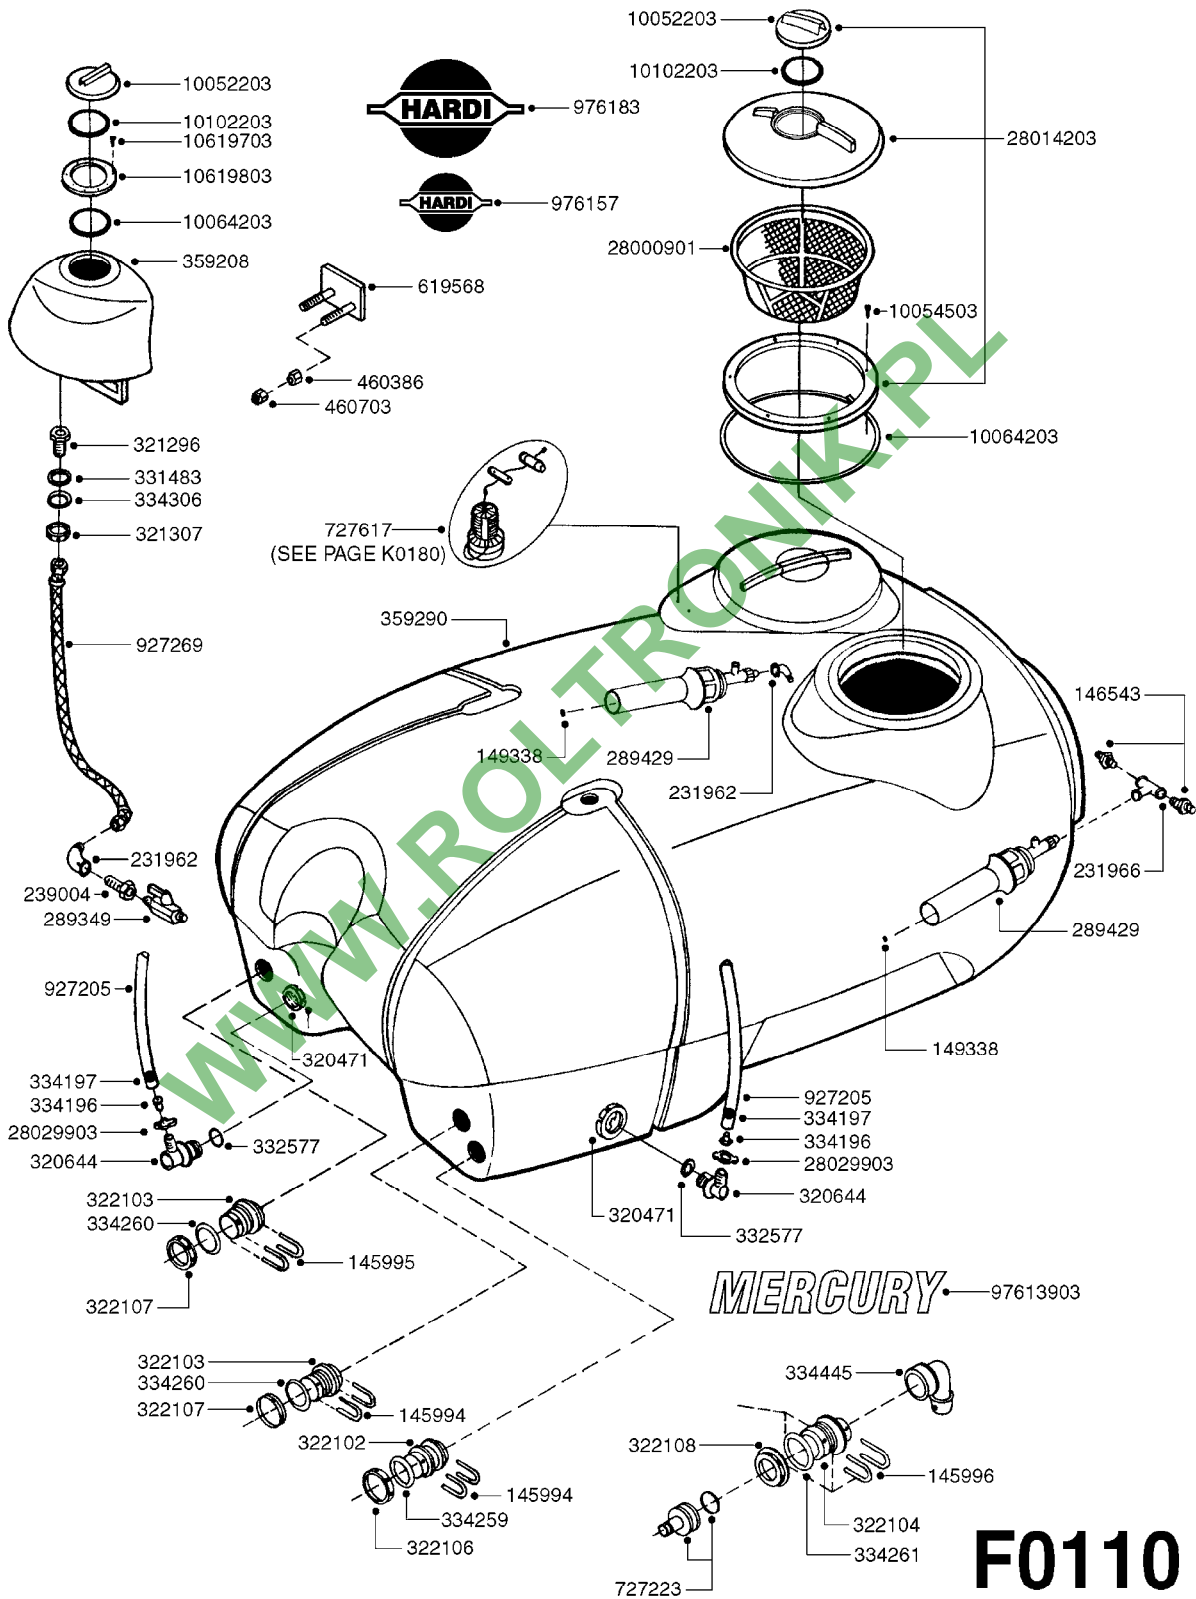

TANK - MERCURY 925
F0110-HIN, 01:01:16

Page 1
Date 16.03.2016 14:49

parts-n°	order qty	description
145994	1	FITT.DK S-40 FORK
145995	1	FITT.DK S-53 FORK
145996	1	FITT.DK S-67 FORK
146543	1	HEXAGON NIPPLE 1/2"
149338	1	INTERMIX JET 5MM
231962	1	ELBOW BRASS 1/2"
231966	1	TEE 1/2'
239004	1	BUSHING 1/2"-3/8" BRASS
289349	1	BALL VALVE 3/8" M-H
289429	1	AGITATION INJECTOR DUAL INPUT
320471	1	FITT.DK NUT 1" BSP JAMB
320644	1	FITT.DK ELB.3/4"HB X 1" BSP
321296	1	FITT.DK BULKHEAD 1/2" BSP SING
321307	1	FITT.DK NUT 1/2" BSP JAMB
322102	1	FITT.DK S-40 BULKHEAD
322103	1	FITT.DK S-53 BULKHEAD
322104	1	FITT.DK S-67 BULKHEAD
322106	1	FITT.DK S-40 BULKHEAD NUT
322107	1	FITT.DK S-53 BULKHEAD NUT
322108	1	FITT.DK S-67 BULKHEAD NUT
331483	1	WASHER RY-2
332577	1	O-RING D38/D30X4 F.1" PUR.
334196	1	PLUG F. LIQUID LEV. INDICATOR
334197	1	BALL F. LIQUID LEV. INDICATOR
334259	1	GASKET F. S-40 BULKHEAD
334260	1	GASKET F. S-53 BULKHEAD
334261	1	GASKET F. S-67 BULKHEAD
334306	1	WASHER D22 PA
334445	1	FITT.DK S-67 ELB.1-1/2"
359208	1	CLEAN WATER TANK - MERCURY
359290	1	TANK, DRILLED 925 GAL. MERCURY
460386	1	NUT HEX M12X1.75
460703	1	NUT HEX M12X1.75 LOCK DIN985
619568	1	TANK SUPPORT BRACKET
727223	1	FITT.S67 1.5" STRAIT S W/ORING
727617	1	FITT DK S-93 BOTTOM VALVE 2'
927205	1	HOSE R X CLEAR X 3/4 X 0012"
927269	1	HOSE R X PVC X 1/2 X 0012"
976157	1	DECAL COMPANY (4.4" X 4.6")
976183	1	DECAL COMPANY D.18,2 X 29,6
10052203	1	LID VENT ASSY
10054503	1	SCREW 3/4" SELF TAPPING
10064203	1	SET SEALING SPONGE 1 Ft BULK
10102203	1	GASKET F.16" LID BREATHER
10619703	1	SCREW SS #6x3/4' SELF TAPPING
10619803	1	LID HOUSING TREADED F. 6'
28000901	1	FILTER, TOP MAIN TANK, D400 L275 300130
28014203	1	LID ASSY. (3-PC.) 16" ARAG
28029903	1	CLAMP HOSE GEAR P3/4"-S1" 6712
97613903	1	DECAL MERCURY 2011