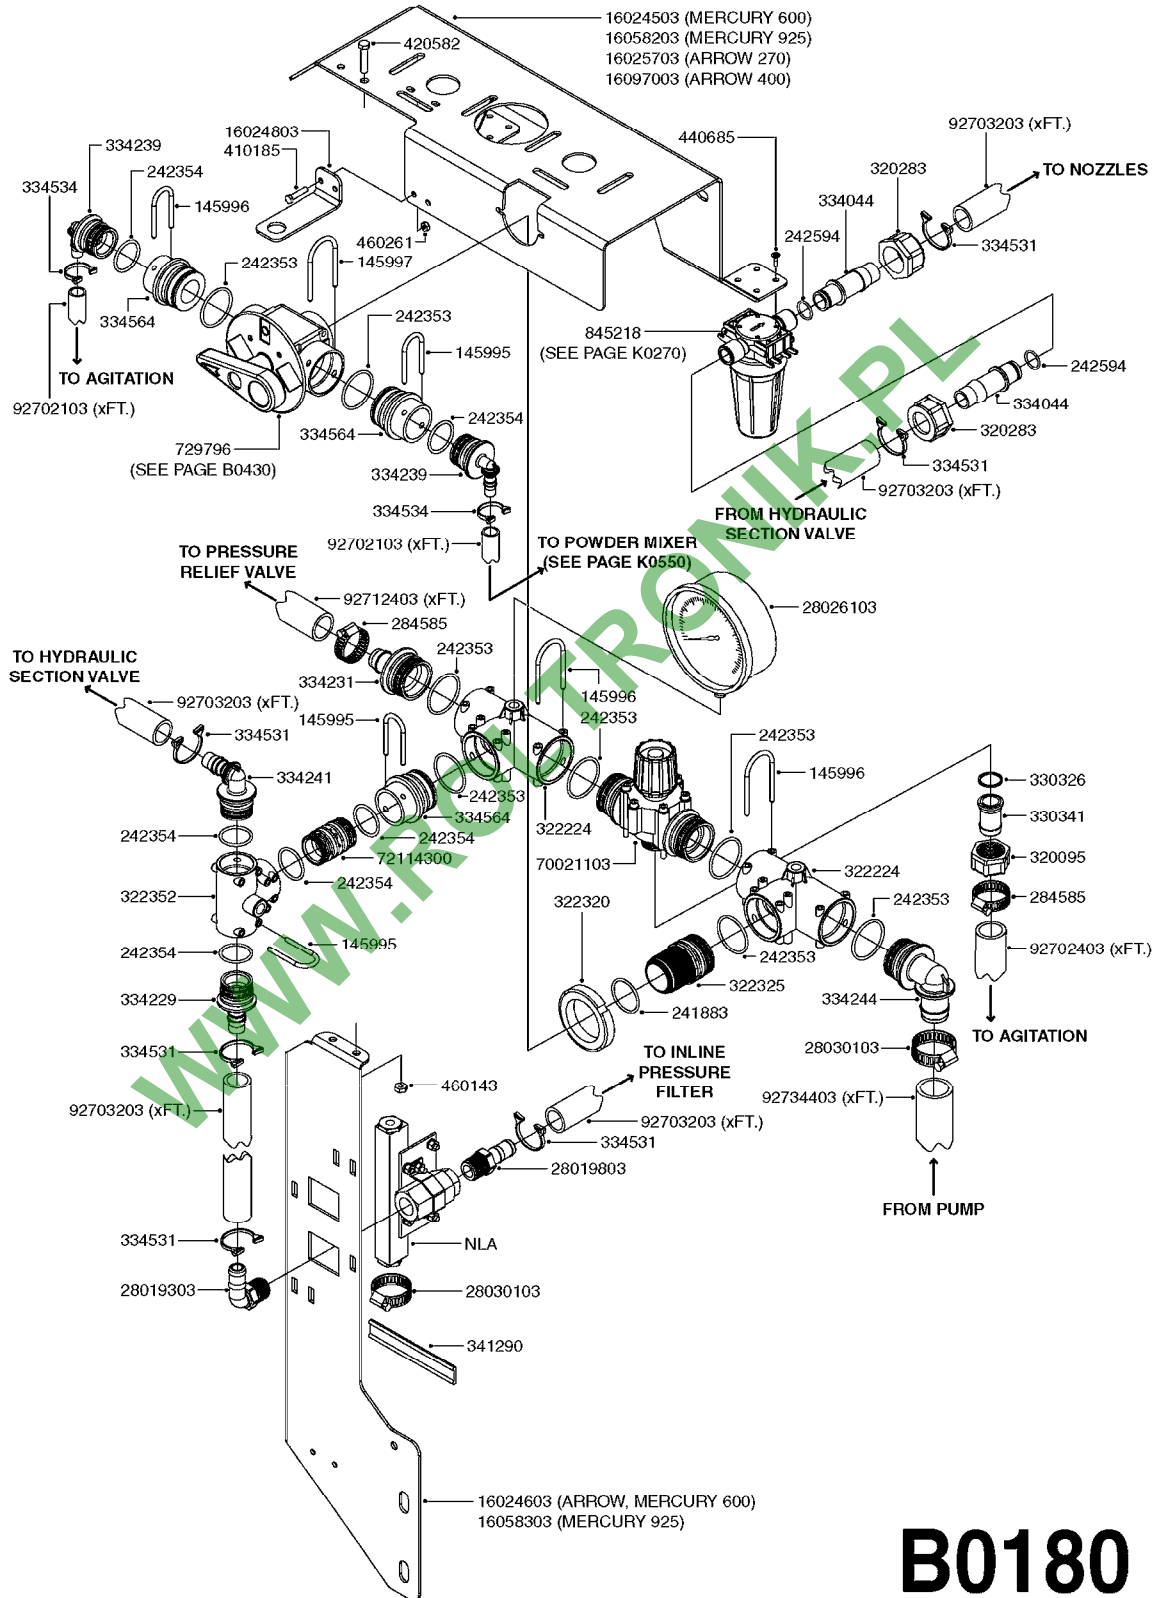

HC/2 MANIFOLD SYSTEM
B0180-HIN, 01:01:16

HC/2 MANIFOLD SYSTEM
B0180-HIN, 01:01:16

Page 1
Date 16.03.2016 14:49

parts-n°	order qty	description
145995	1	FITT.DK S-53 FORK
145996	1	FITT.DK S-67 FORK
145997	1	FITT.DK S-93 FORK
241883	1	O-RING D39.2X3 NITRIL 242020
242353	1	O-RING D44.2X3.0 VITON F.S-67
242354	1	O-RING D32.2X3.0 VITON F.S-53
242594	1	O-RING D14 X 1.78 SCH.70-EPDM
284585	1	CLAMP HOSE GEAR 1" MINI 020
320095	1	FITT.DK NUT 1" BSP
320283	1	FITT.DK NUT 3/4"BSP
322224	1	FITT.DK S-67 TEE
322320	1	NUT F.3 WAY VALVE S56
322325	1	FITT.DK S-67 X 1-1/2"BSP LONG
322352	1	FITT.DK S-53 TEE
330326	1	O-RING D30/D24X2 F.1"NUT
330341	1	FITT.DK HB 1" F. 1" NUT
334044	1	FITT.DK HB 3/4' F. 3/4' CAP
334229	1	FITT.DK S-53 STR.3/4"
334231	1	FITT.DK S-67 STR.1'
334239	1	FITT.DK S-53 ELB.1/2"
334241	1	FITT.DK S-53 ELB.3/4"
334244	1	FITT.DK S-67 ELB.1-1/4"
334531	1	CLAMP HOSE PLASTIC 3/4"
334534	1	CLAMP HOSE PLASTIC 1/2"
334564	1	FITT.DK S-67 TO S-53 ADAPTER
341290	1	RUBBER STRAP, L=110
410185	1	BOLT HEX 8.8 DEL M6X16 A2
420582	1	BOLT HEX 8.8 DEL M8X20 FT A2
440685	1	SCREW F.PLASTIC 4X14 SS C-SUNK
460143	1	NUT HEX M8 LOCK A2 DIN985
460261	1	NUT HEX M6X1 LOCK A2 DIN985
729796	1	VALVE S-67 MANUAL D33 J-D
845218	1	FILTER IN-LINE 3/4'50 MESH OML
16024503	1	SUPPORT MANIFOLD MERCURY
16024603	1	SUPPORT HYD VALVE MISTBLOWER
16024803	1	BRACKET REMOTE GAUGE MISTBLOW
16025703	1	BRACKET MANIFOLD ARROW 270
16058203	1	SUPPORT MANIFOLD MERCURY 900
16058303	1	SUPPORT HYD VALVE MERCURY 900
16097003	1	BRACKET MANIFOLD ARROW 400
28019303	1	FITTING HB ELB 3/4NPT-3/4HOSE
28019803	1	FITTING HB 3/4NPT-3/4HOSE
28026103	1	GAUGE 200PSI/BR,4",1/4"BSP-BTM
28030103	1	CLAMP HOSE GEAR P5/4-S1.5"6724
70021103	1	VALVE PCV GLUED ASSY
72114300	1	PIEZA CONEXION S53/S53 C/JUNTA
92702103	1	HOSE R X1/2" X300PSI WP X0012"
92702403	1	HOSE PVC SUCT GRAY 1"
92703203	1	HOSE R X3/4" X300PSI WP X0012"
92712403	1	HOSE R X1" X300PSI WP X0012"
92734403	1	HOSE R X5/4" X200PSI WP X0012"