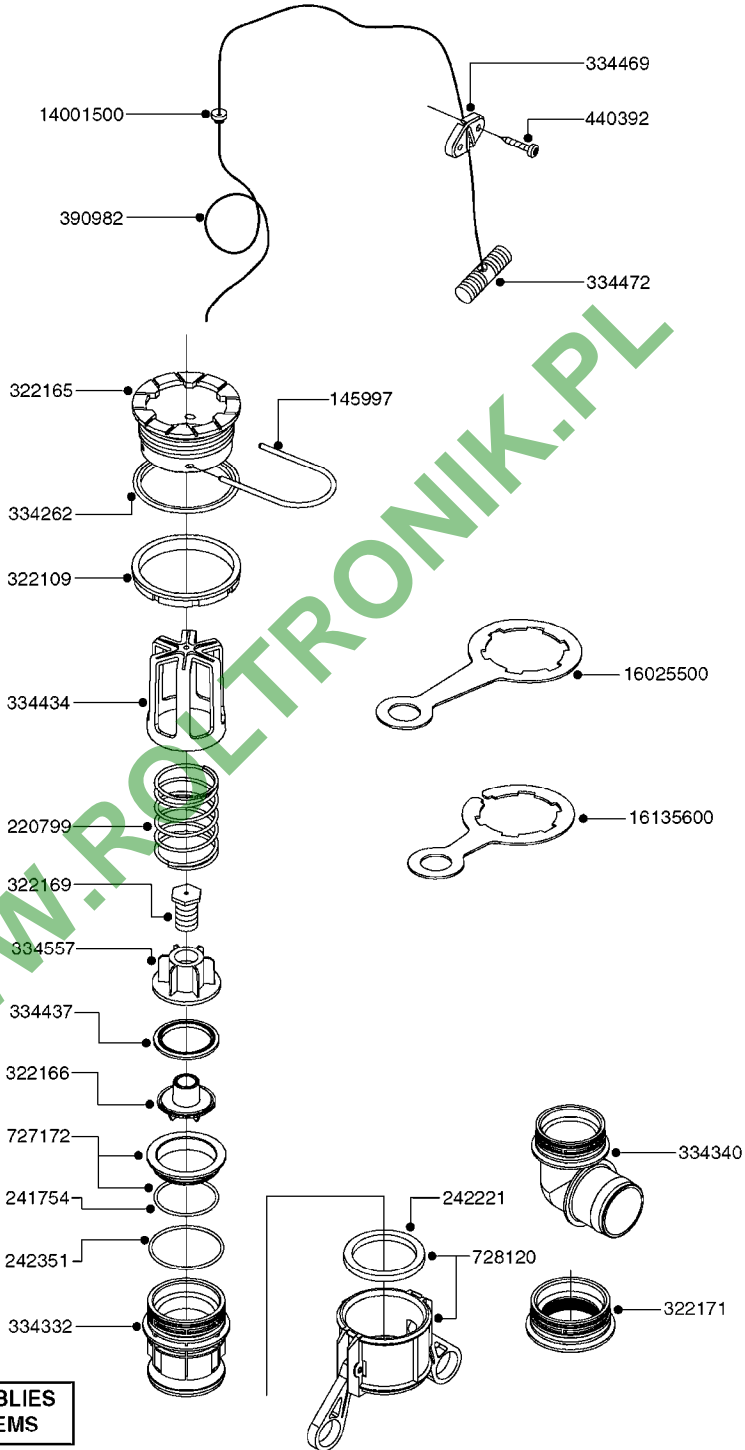

COMPLETE ASSEMBLIES
WHOLEGOODS ITEMS

727617 - COMPLETE ASSEMBLY (2" BSP THREADED FITTING & 126" CORD)

727742 - COMPLETE ASSEMBLY (2-1/2" ELBOW & 157.5" CORD)

K0180

DRAIN ASSEMBLY-PULL CORD TYPE
K0180-HIN, 01:01:16

Page 1

Date 16.03.2016 14:49

parts-n°	order qty	description
145997	1	FITT.DK S-93 FORK
220799	1	SPRING F.TOP DRAIN
241754	1	O-RING D59.5X3
242221	1	GASKET F. S-93 QUICK COUPLERS
242351	1	O-RING D69.5X3.0 VITON F.S-93
322109	1	FITT.DK S-93 BULKHEAD NUT
322165	1	FITT.DK S-93 BULKHEAD SINGLE
322166	1	VALVE FLAP LOWER PART
322169	1	CORD PLUG F.TOP DRAIN
322171	1	FITT.DK S-93 THREAD INS.2"BSP
334262	1	GASKET F.S-93 BULKHEAD
334332	1	FITT.DK S-93 MALE QUICK COUP.
334340	1	FITT.DK S-93 ELBOW 2.5"
334434	1	CAGE F.SPRING BOTTOM DRAIN ASY
334437	1	SEAL FOR VALVE FLAP
334469	1	CLEVIS F.CORD TOP DRAIN ASSY.
334472	1	HANDLE FOR TOP DRAIN
334557	1	SPRING SEAT TOP DRAIN
390982	1	CORD NYLON 4000MM
440392	1	SCREW 6.3 X 25.0 DIN7981C TORX
727172	1	FITT.DK S-93 SEAT INSERT
727617	1	FITT.DK S-93 BOTTOM VALVE 2"
727742	1	TOP DRAIN CORD TYPE
728120	1	QUICK COUPLER CAP F.S93 DRAIN
14001500	1	GROMMET F.TOP DRAIN CORD
16025500	1	TANK SPACER SIGHT GAUGE
16135600	1	GUIDE FOR SIGHT GAUGE NAV/NCM

WWW.ROLTRONIK.PL