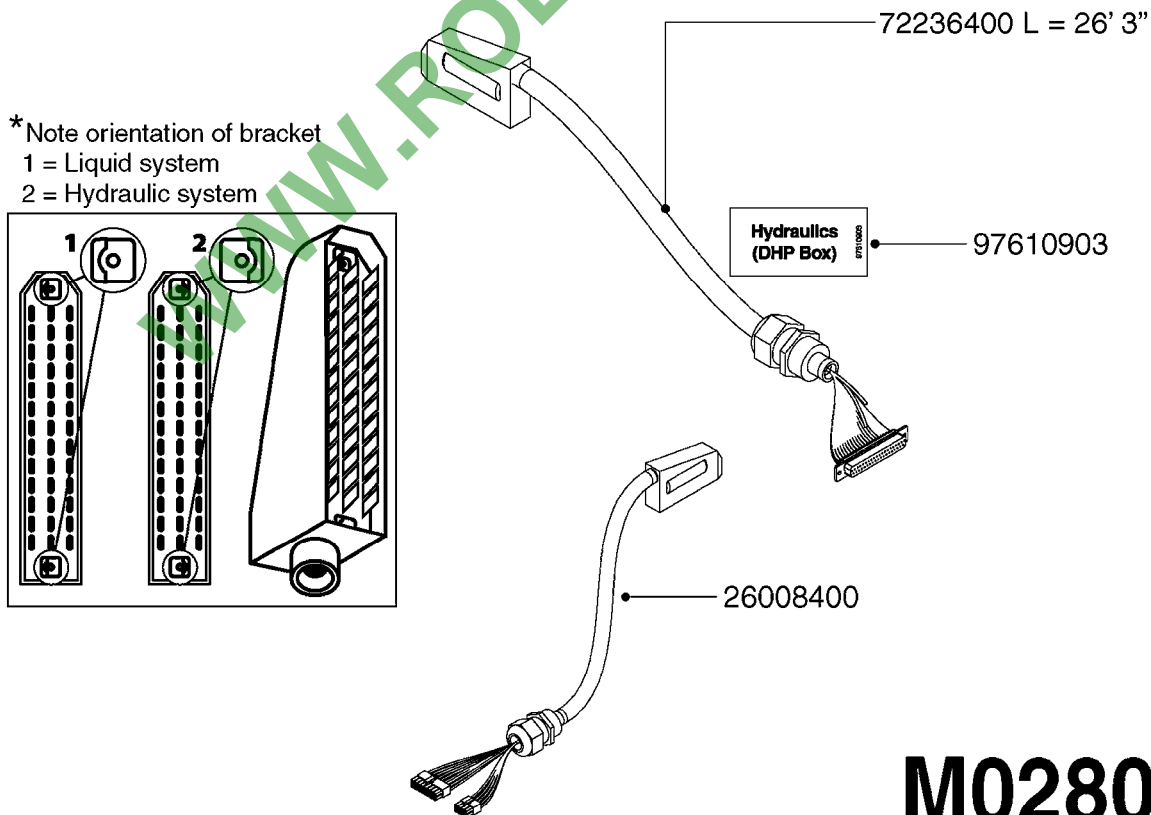

HYDRAULIC SYSTEM