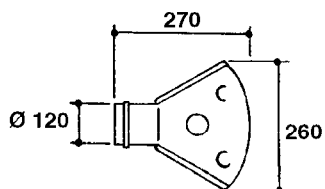

G0410

HYDROPNEUM. SPOUTS 5 OUTLETS
G0410-HIN, 01:01:16

Page 1

Date 16.03.2016 14:49

parts-n°	order qty	description
139089	1	NOZZLE HOLDER F/5 NOZZLES
146327	1	UNION NUT 3/8' BRASS
149138	1	ADAPTER FOR NOZZLE H
239097	1	HYDROPNEUMATIC MANIFOLD ADAPT.
249031	1	O-RING
289348	1	ADAPTER 1/2" - 1/4"
289425	1	NON-DRIP H1/4" ON/OFF
359196	1	FISHTAIL SPOUT 5 NOZZLE 120Ø
371339	1	NOZZLE ALBUZ BROWN WITH SWIRL
450972	1	SCREW M6X15 ALLEN GALV.
471106	1	WASHER D6
739638	1	NOZZLE OUTLET 5 NOZZ. D125 SPV

WWW.ROLTRONIK.PL