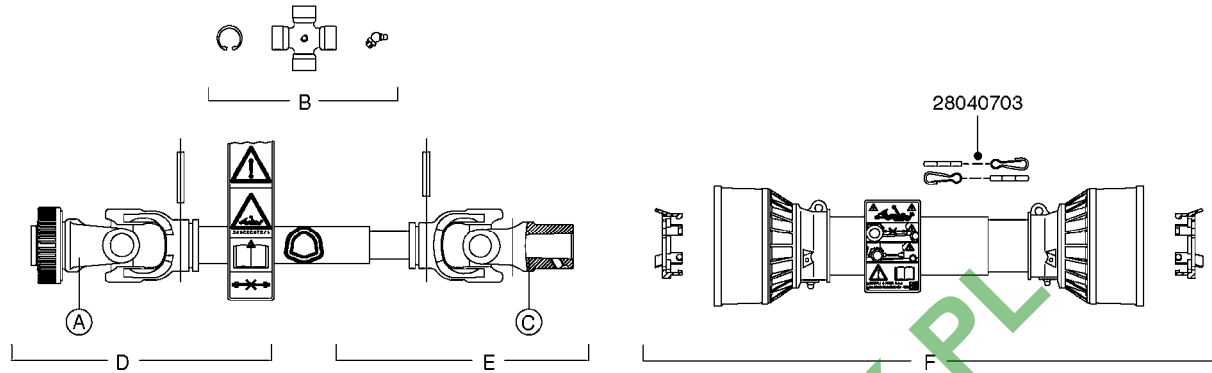

COMPLETE ASSEMBLIES  
WHOLEGOODS ITEMS

**A0300**

parts-n°	order qty	description
145997	1	FITT.DK S-93 FORK
231022	1	FITT.DK ELB. 1' BSP GF 121
242351	1	O-RING D69.5X3.0 VITON F.S-93
242353	1	O-RING D44.2X3.0 VITON F.S-67
320095	1	FITT.DK NUT 1" BSP
320132	1	FITT.DK HN 1" BSP
320821	1	FITT.DK NUT 1-1/2" BSP
321451	1	FITT.DK ELB.1-1/2 X1-1/4 80DEG
322321	1	FITT.DK S-67 X 1"BSP MALE
322322	1	FITT.DK S-67 X 1-1/4"BSP MALE
322323	1	FITT.DK S-93 X 1-1/2"BSP MALE
330326	1	O-RING D30/D24X2 F.1"NUT
330341	1	FITT.DK HB 1" F. 1" NUT
330746	1	GUARD PTO LOWER PART SHORT
330757	1	GUARD PTO UPPER PART SHORT
331262	1	FITT.DK HB 1-1/2" F. 1-1/2"NUT
331273	1	O-RING D44/D38X2 F.1-1/2"
334243	1	FITT.DK S-67 ELB.1"
334340	1	FITT.DK S-93 ELBOW 2.5"
334410	1	PROTECTION GUARD
334445	1	FITT.DK S-67 ELB.1-1/2"
334446	1	FITT.DK S-93 ELB.2" PVC
334647	1	FITT.DK S93 ELB 1-1/2" 90 PVC
334680	1	CLAMP HOSE PLASTIC 1"
410347	1	SCREW M6X20 8.8
420162	1	BOLT HEX 8.8 DEL 3/8"x15MM
459014	1	ALLEN SCREW M8 X 15 GALV.DIN93
460202	1	NUT HEX M6
461217	1	NUT HEX M5 LOCK
471074	1	WASHER M8 ELZ
471122	1	WASHER, M10, Ø20/10.5X 2.0, SS
821575	1	PUMP 363/5.5 THROUGH SHAFT
821580	1	PUMP 363/10 THROUGH SHAFT
821643	1	PUMP 363/10 1.5"SUC 540RPM OSP
821651	1	PUMP 363/5.5/1000 OSP
14012200	1	FITT DK S-67 FORK W/M5 THREADS
28030103	1	CLAMP HOSE GEAR P5/4-S1.5"6724
28030203	1	CLAMP HOSE T-BOLT S2" 235-67
28030303	1	CLAMP HOSE T-BOLT S2.5" 235-76
82166100	1	PUMP 363/10 1.5"SUC 540RPM
82166200	1	PUMP 363/5.5 1.5"SUC 1000RPM
92702603	1	HOSE PVC SUCT GRAY 1-1/2"
92702703	1	HOSE PVC SUCT GRAY 2"
92702803	1	HOSE PVC SUCT GRAY 2.5"
92712403	1	HOSE R X1" X300PSI WP X0012"