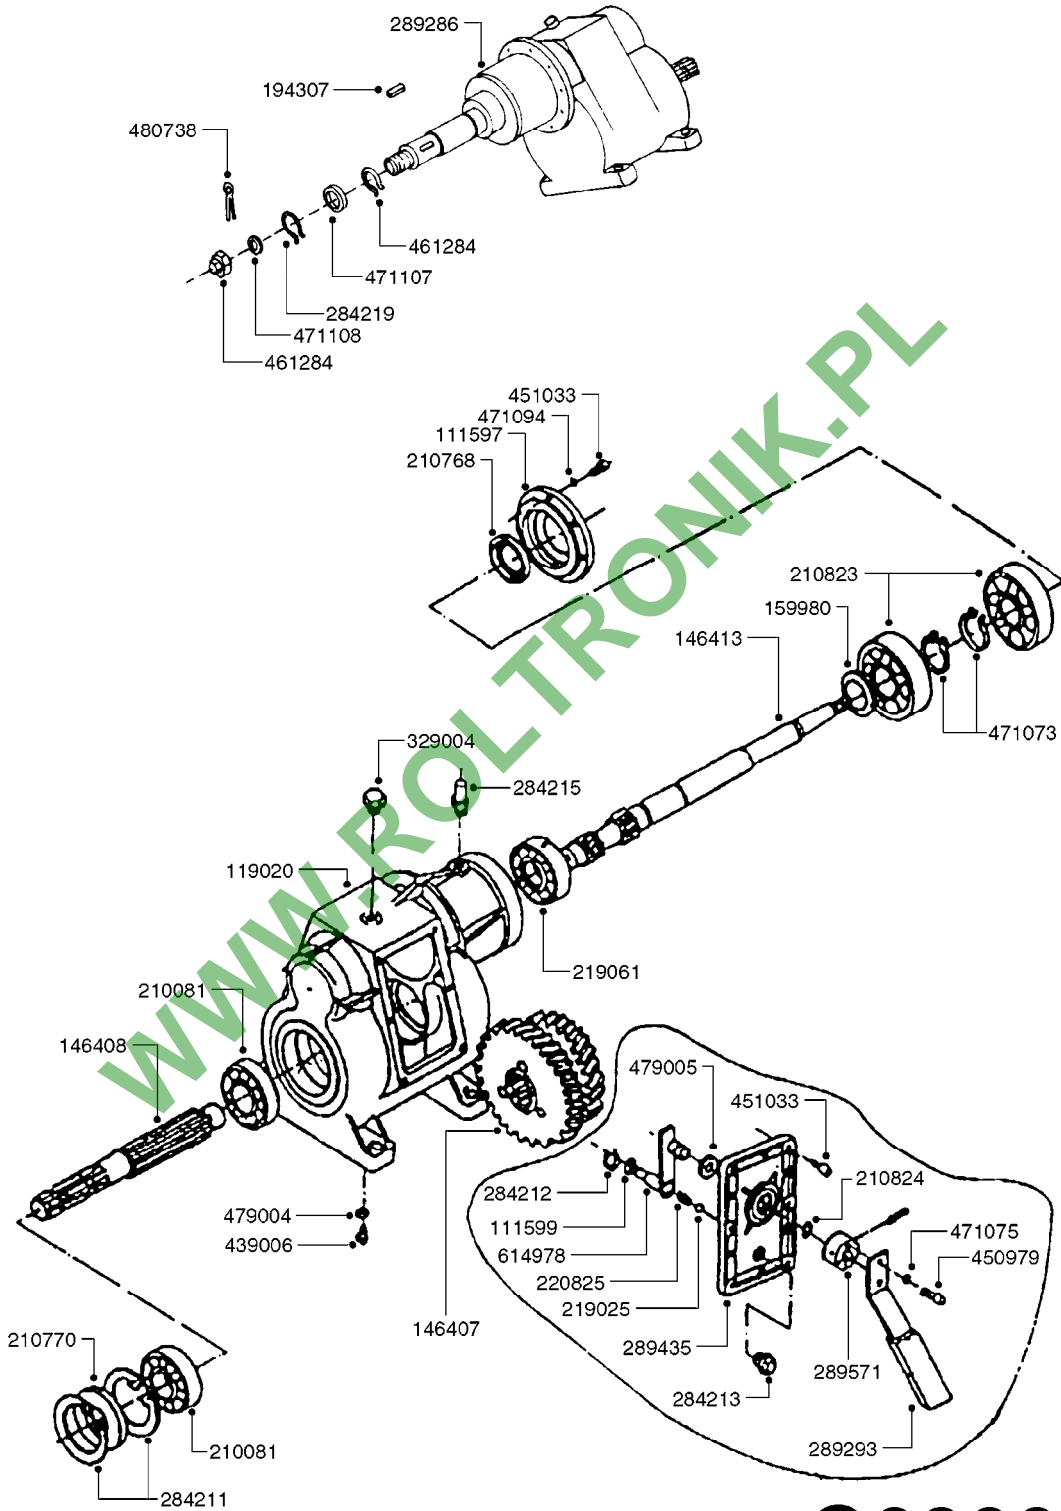

G0300

MERCURY - 26" DOUBLE CENT.GRBX
G0300-HIN, 01:01:16

Page 1

Date 16.03.2016 14:49

parts-n°	order qty	description
111597	1	FLANGE FOR GEAR BOX
111599	1	HEAD FOR CHANGE OF GEAR
119020	1	BOTTOM PART FOR GEAR-BOX
146407	1	TOOTHED WHEEL Z 42/Z 44
146408	1	SHAFT FOR GEAR BOX QUICK
146413	1	SHAFT F/GEAR BOX F/MODEL TE
159980	1	DISTANCE TUBE
194307	1	KEY 10 X 8 X 40
210081	1	BEARING BALL 6307
210768	1	SEAL OIL 65 X 45 X 10
210770	1	SEAL OIL 80 X 35 X 12
210823	1	BALL BEARING 6309
210824	1	SEAL OIL 18 X 7
219025	1	BALL D15 STAINLESS
219061	1	BALL BEARING
220825	1	SPRING F.GEAR CHANGE
284211	1	SNAP-RING INNER 80X2.5
284212	1	SNAP-RING OUTER 10X1
284213	1	OIL LEVEL GLASS 3/8" BSP
284215	1	BREATHER THREAD IN
284219	1	SNAP-RING OUTER 40X1.75
289286	1	GEARBOX 2-MAXI & 820-X
289293	1	LEVER, GEARBOX SHIFT
289435	1	COVER GEARBOX SHIFT
289571	1	HUB SHIFT HANDLE
329004	1	PLUG F.OIL HOLE GEARBOX F.SPV
439006	1	PLUG F.OIL HOLE GEARBOX F.LE
450979	1	SCREW M8X20 HEX
451033	1	SCREW M8X25 HEX
461284	1	NUT HEX M24X2 SLOTTED
471073	1	WASHER D18D12X2 COPPER
471075	1	WASHER M8 LOCK
471094	1	WASHER D8,4 STAR
471107	1	WASHER D50,6D40,1X5
471108	1	WASHER D44D25X4.5
479004	1	SEAL F.OIL PLUG GEARBOX LE
479005	1	WASHER D18 DIN 6916
480738	1	PIN D5X40 SPLIT
614978	1	GEAR CHANGE