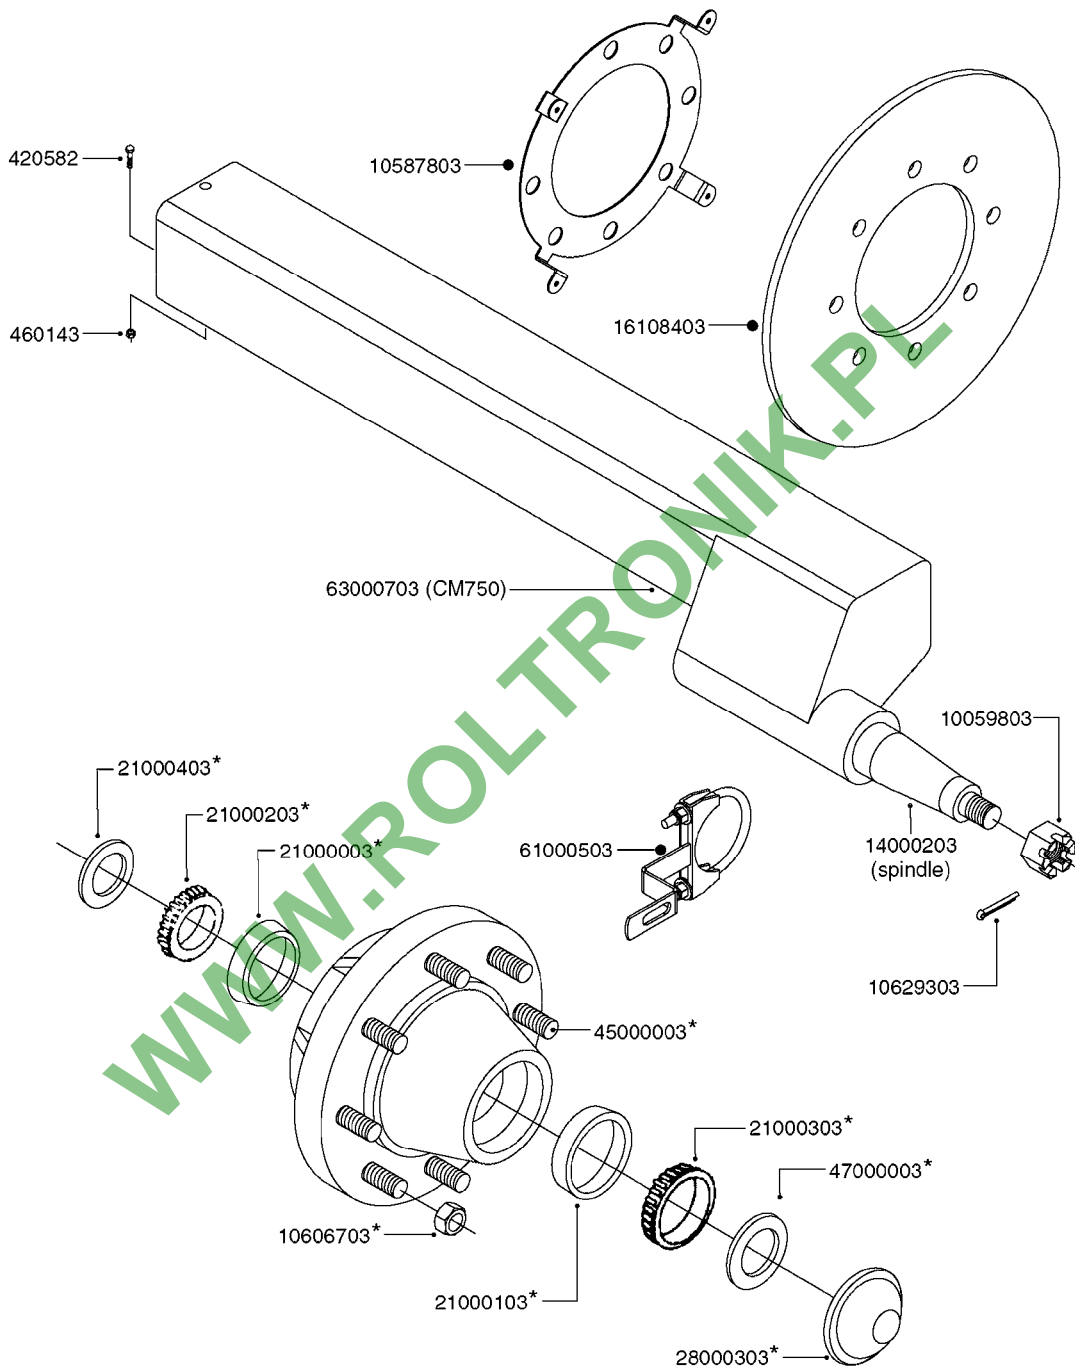

# E0730

HUB ASSEMBLY F.2 1/8" SPINDLE  
E0730-HIN, 01:01:16

Page 1

Date 16.03.2016 14:49

parts-n°	order qty	description
10058803	1	BEARING INNER CONE A25590
10058903	1	SEAL HUB ASE41
10059003	1	DUST CAP 800/1000 GAL EDC17
10059203	1	BOLT WHEEL 9/16"x1-1/4"UNF 90D
10059703	1	BEARING OUTER CONE A25877
10059803	1	NUT HEX NF 1"
10320203	1	BEARING INNER CUP1000GAL.TR/TA
10320303	1	BEARING OUTER CUP1000GAL.TR/TA
10531903	1	HUB ASSY.COMP.F.2-1/8" SPINDLE
10587803	1	MAG MNT F. SPEED SNS 8 BOLT
10629303	1	PIN, COTTER 7/32" X 1.75" LONG
28020103	1	SPINDLE 2.125 CRS 14" 811
47000703	1	WASHER, SPNDL 1.1" 1.06x2 .19T

WWW.ROLTRONIK.PL

\*28050103 - COMPLETE HUB ASSEMBLY

COMPLETE ASSEMBLIES  
WHOLEGOODS ITEMS

**E0750**

HUB ASSY F. 3" SPINDLE CM750  
E0750-HIN, 01:01:16

Page 1

Date 16.03.2016 14:49

parts-n°	order qty	description
420582	1	BOLT HEX 8.8 DEL M8X20 FT A2
460143	1	NUT HEX M8 LOCK A2 DIN985
10059803	1	NUT HEX NF 1"
10587803	1	MAG MNT F. SPEED SNS 8 BOLT
10606703	1	NUT HEX NF 5/8" FLANGED F.STUD
10629303	1	PIN, COTTER 7/32" X 1.75" LONG
14000203	1	SPINDLE 3" X 16" W/NUT &WASHER
16108403	1	REINFORCEMENT RING 8-8-6 HUB FOR NON-REINFORCED 3/8" RIMS ONLY
21000003	1	BEARING INNER CUP #382A
21000103	1	BEARING OUTER CUP #LM501310
21000203	1	BEARING INNER CONE #387AS
21000303	1	BEARING OUTER CONE #LM501349
21000403	1	SEAL GREASE #CR29968
28000303	1	DUST CAP #1609
28050103	1	HUB F 3" 758 7500# PACKAGE
45000003	1	STUD BOLT 5/8" X 2-1/2"
47000003	1	WASHER SPNDL 3" 1.12X2.1 .25TK
61000503	1	SPEED SNS MNT CLAMP - 3"
63000703	1	AXLE INSERT W/M CM750