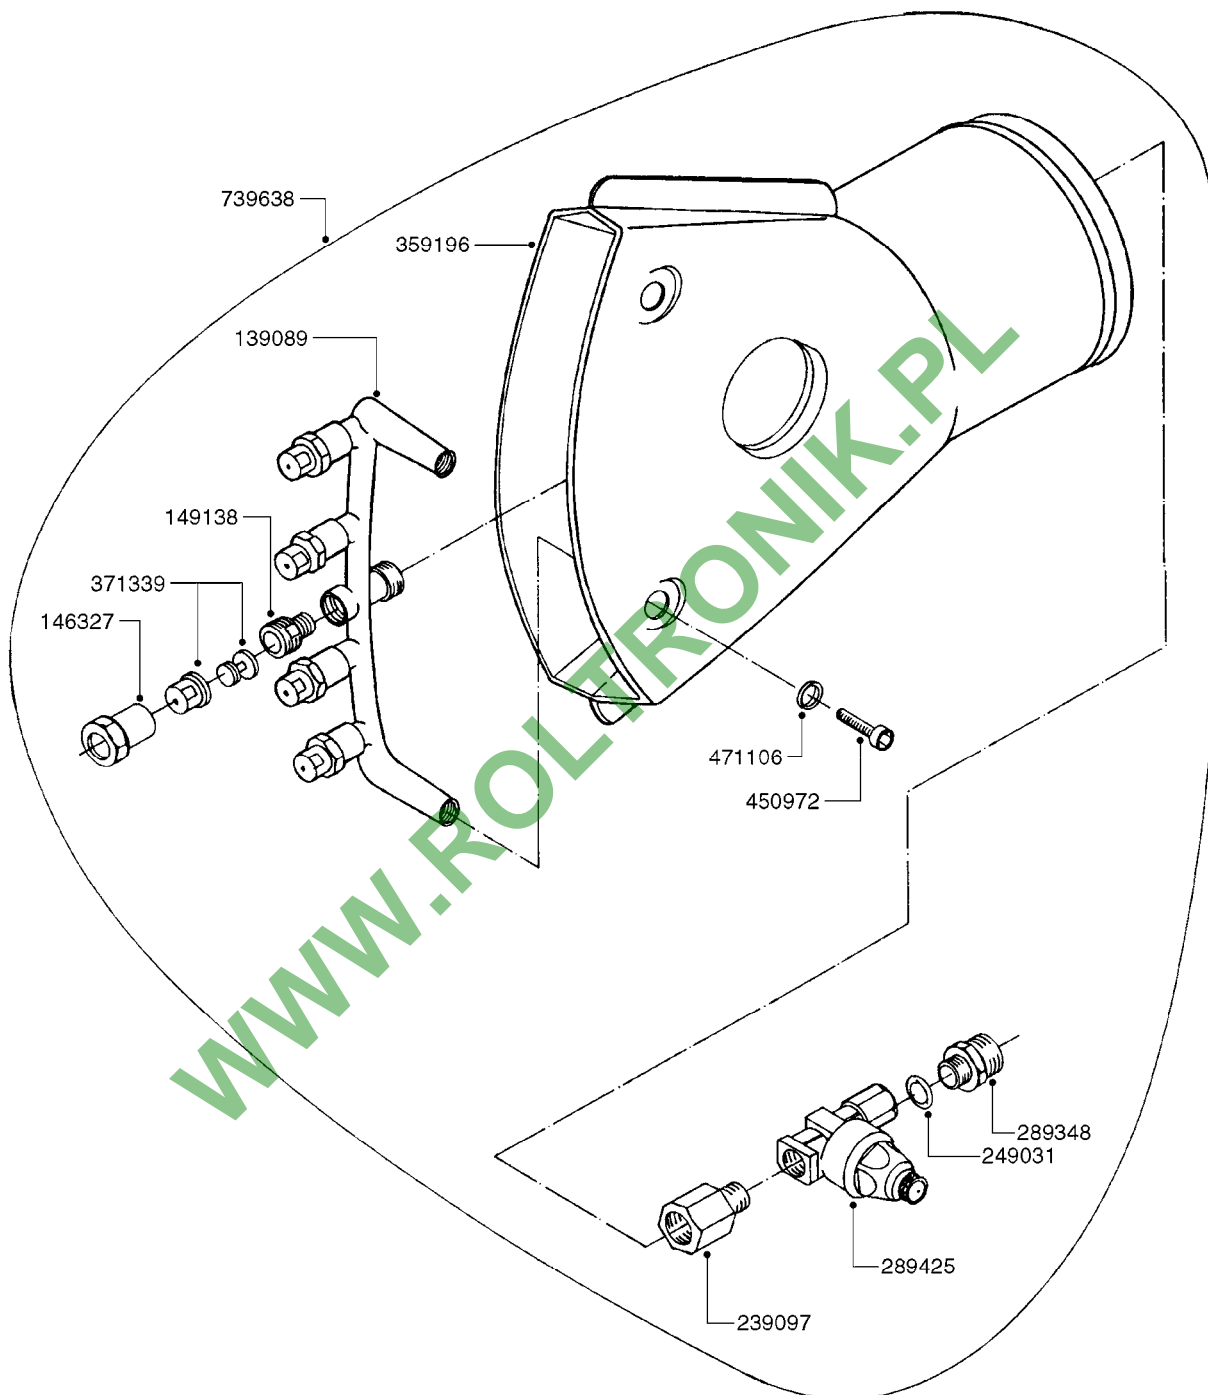

G0410

HYDROPNEUM. SPOUTS 5 OUTLETS
G0410-HIN, 01:01:16

Page 1

Date 16.03.2016 14:49

parts-n°	order qty	description
139089	1	NOZZLE HOLDER F/5 NOZZLES
146327	1	UNION NUT 3/8' BRASS
149138	1	ADAPTER FOR NOZZLE H
239097	1	HYDROPNEUMATIC MANIFOLD ADAPT.
249031	1	O-RING
289348	1	ADAPTER 1/2" - 1/4"
289425	1	NON-DRIP H1/4" ON/OFF
359196	1	FISHTAIL SPOUT 5 NOZZLE 120Ø
371339	1	NOZZLE ALBUZ BROWN WITH SWIRL
450972	1	SCREW M6X15 ALLEN GALV.
471106	1	WASHER D6
739638	1	NOZZLE OUTLET 5 NOZZ. D125 SPV

WWW.ROLTRONIK.PL