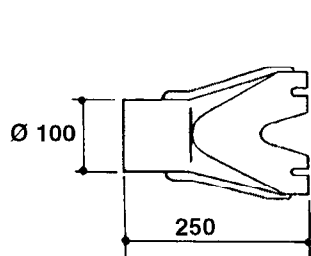

G0380

PNEUMATIC AIR SPOUTS 2 OUTLETS
G0380-HIN, 01:01:16

Page 1

Date 16.03.2016 14:49

parts-n°	order qty	description
146327	1	UNION NUT 3/8' BRASS
149012	1	3/8" HOSE TAIL D.8 T-12
149013	1	REDUCER 1/2" X 3/8"
240177	1	O-RING D16.1/11.3 X 2.4
242168	1	O-RING D11.2X1.9
289349	1	BALL VALVE 3/8" M-H
321462	1	CAP F.NO-DRIP ASSY.
322262	1	HOUSING F. NON DRIP DIAPHRAGM
334581	1	DIAPHRAGM, NO-DRIP alt 241371
339000	1	SWIRL PLATE DOUB.PNEU.K31002
339003	1	ELBOW F.DIFFUSOR PLATE
339004	1	FITT.DK Y-5/16"
339010	1	TIE STRAP SMALL 2.5MM X 100MM
359165	1	PNEUMATIC AIRSPOUT 2 OUTLETS
371312	1	NOZZLE CERAMIC 1099-15
459002	1	SCREW N10X1/2"
729610	1	NOZZLE ASSY. NON DRIP 3/8 THRD
729645	1	NON-DRIP SPRING ASSY.GREEN 10
739472	1	SPOUT ASSY F. LP 2 OUTLET
927800	1	HOSE BLACK D8X12

WWW.ROLTRONIK.PL