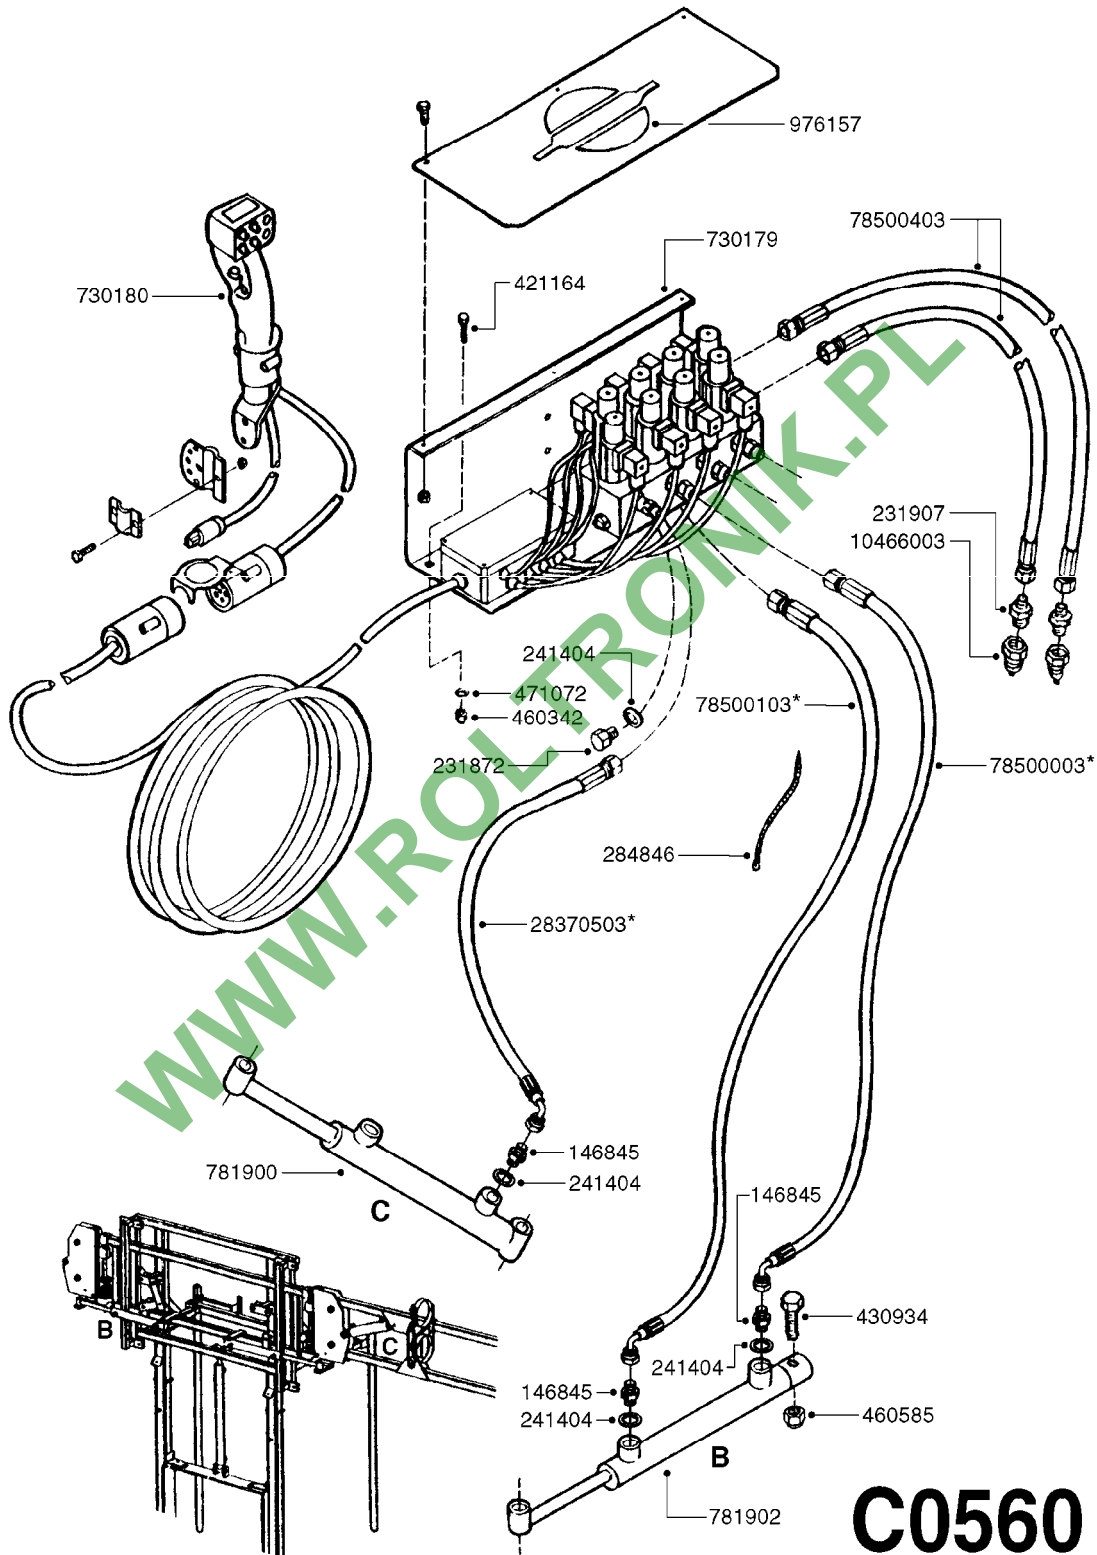

C0560

* REPLACEMENT HOSE REQUIRES ADAPTER (146845) & SEAL (241404) ON CYLINDER

HYD - 2 ROW GRAPE B40 HZ
C0560-HIN, 01:01:16

Page 1

Date 16.03.2016 14:49

parts-n°	order qty	description
146845	1	HEX NIPPLE 1/4"X1/4"
231907	1	HEX NIPPLE 1/4"BSP X 1/2"NPT
231872	1	PLUG 1/4" BSP
241404	1	DOWTY SEAL 1/4"
284846	1	CABLE TIE 8 X 27
421164	1	BOLT HEX 8.8 DEL M10X70
430934	1	BOLT HEX 8.8 DEL M16X80
460342	1	NUT HEX M10 DEL DIN934
460585	1	NUT HEX M16X2 LOCK
471072	1	WASHER M10 EL2
730179	1	HYD.KIT SOLENOID BLOCK ASSY.
730180	1	HYD.KIT JOYSTICK CTRL HANDLE
781900	1	CYLINDER D20-150
781902	1	FOLD CYLINDER
976157	1	DECAL COMPANY (4.4" X 4.6")
10466003	1	COUPLER PIONEER 8010-04 1/2NPT
28370503	1	HOSE HY X1/4X314.93'STR+ELB
78500003	1	HOSE HY X 1/4 X 23.6" STR+ELB
78500103	1	HOSE HY X 1/4 X 31.7" STR+ELB
78500403	1	HOSE HY X 1/4 X 252" STR+STR

WWW.ROLTRONIK.PL