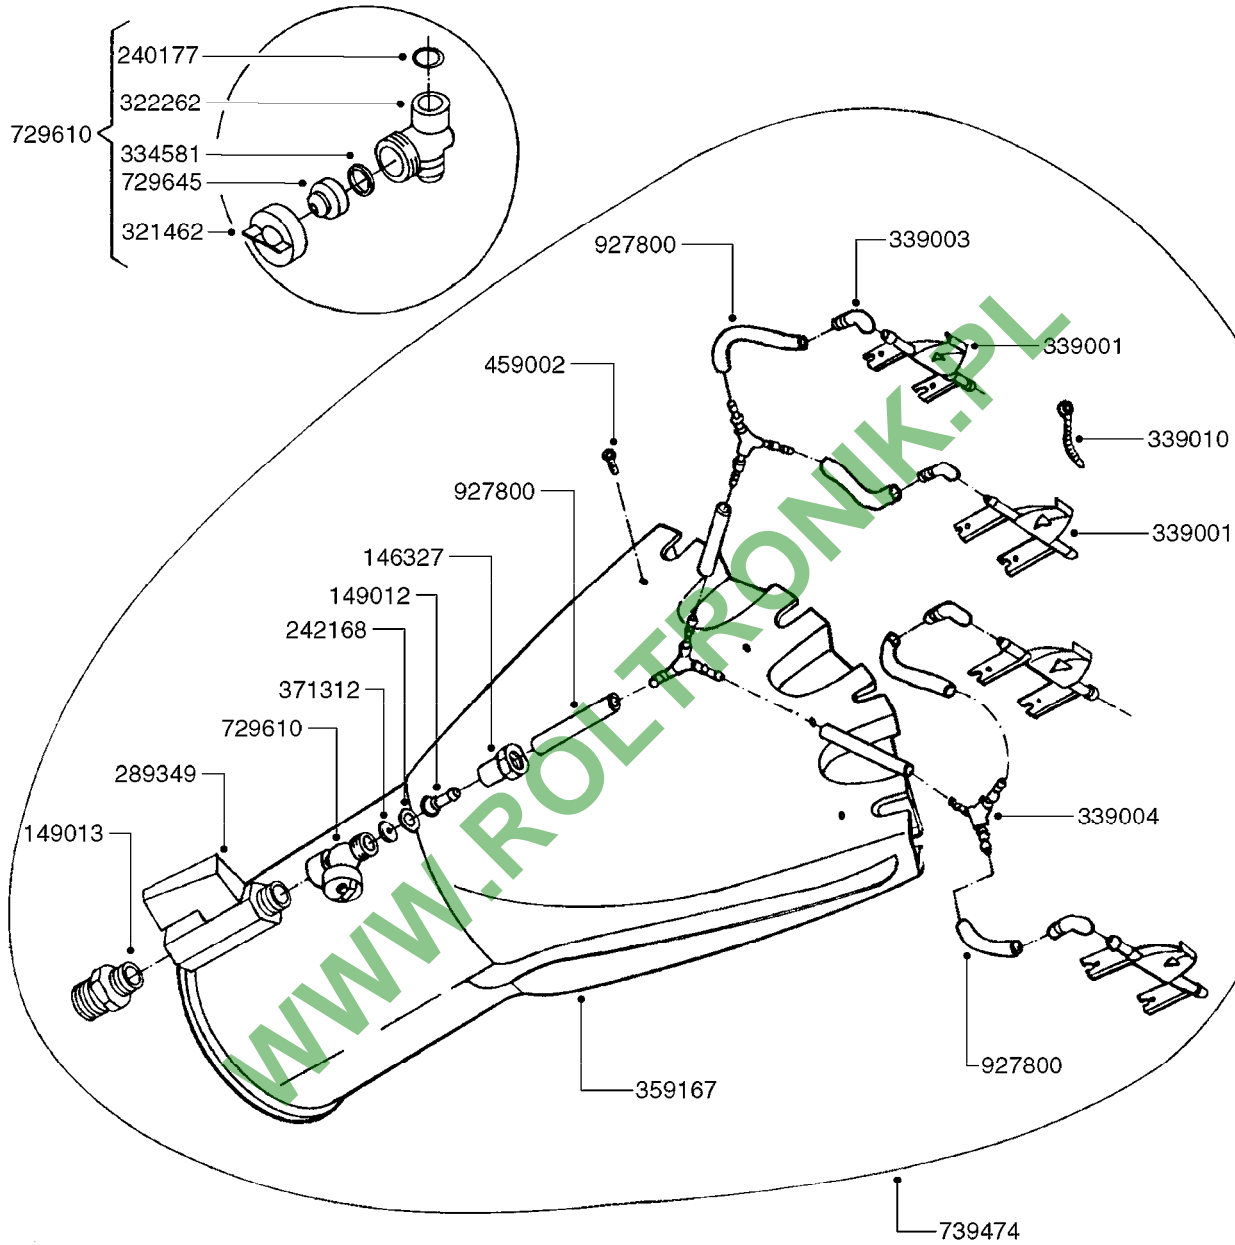

G0390

PNEUMATIC AIR SPOUTS 4 OUTLETS
G0390-HIN, 01:01:16

Page 1

Date 16.03.2016 14:49

parts-n°	order qty	description
146327	1	UNION NUT 3/8' BRASS
149012	1	3/8" HOSE TAIL D.8 T-12
149013	1	REDUCER 1/2" X 3/8"
240177	1	O-RING D16.1/11.3 X 2.4
242168	1	O-RING D11.2X1.9
289349	1	BALL VALVE 3/8" M-H
321462	1	CAP F.NO-DRIP ASSY.
322262	1	HOUSING F. NON DRIP DIAPHRAGM
334581	1	DIAPHRAGM, NO-DRIP alt 241371
339001	1	DIFFUSOR PLATE 2 BLADE
339003	1	ELBOW F.DIFFUSOR PLATE
339004	1	FITT.DK Y-5/16"
339010	1	TIE STRAP SMALL 2.5MM X 100MM
359167	1	PNEUMATIC SPOUT, 4 OUTLETS
371312	1	NOZZLE CERAMIC 1099-15
459002	1	SCREW N10X1/2"
729610	1	NOZZLE ASSY. NON DRIP 3/8 THRD
729645	1	NON-DRIP SPRING ASSY.GREEN 10
739474	1	SPOUT ASSY. F. LP 4 OUTLET
927800	1	HOSE BLACK D8X12

WWW.ROLTRONIK.PL