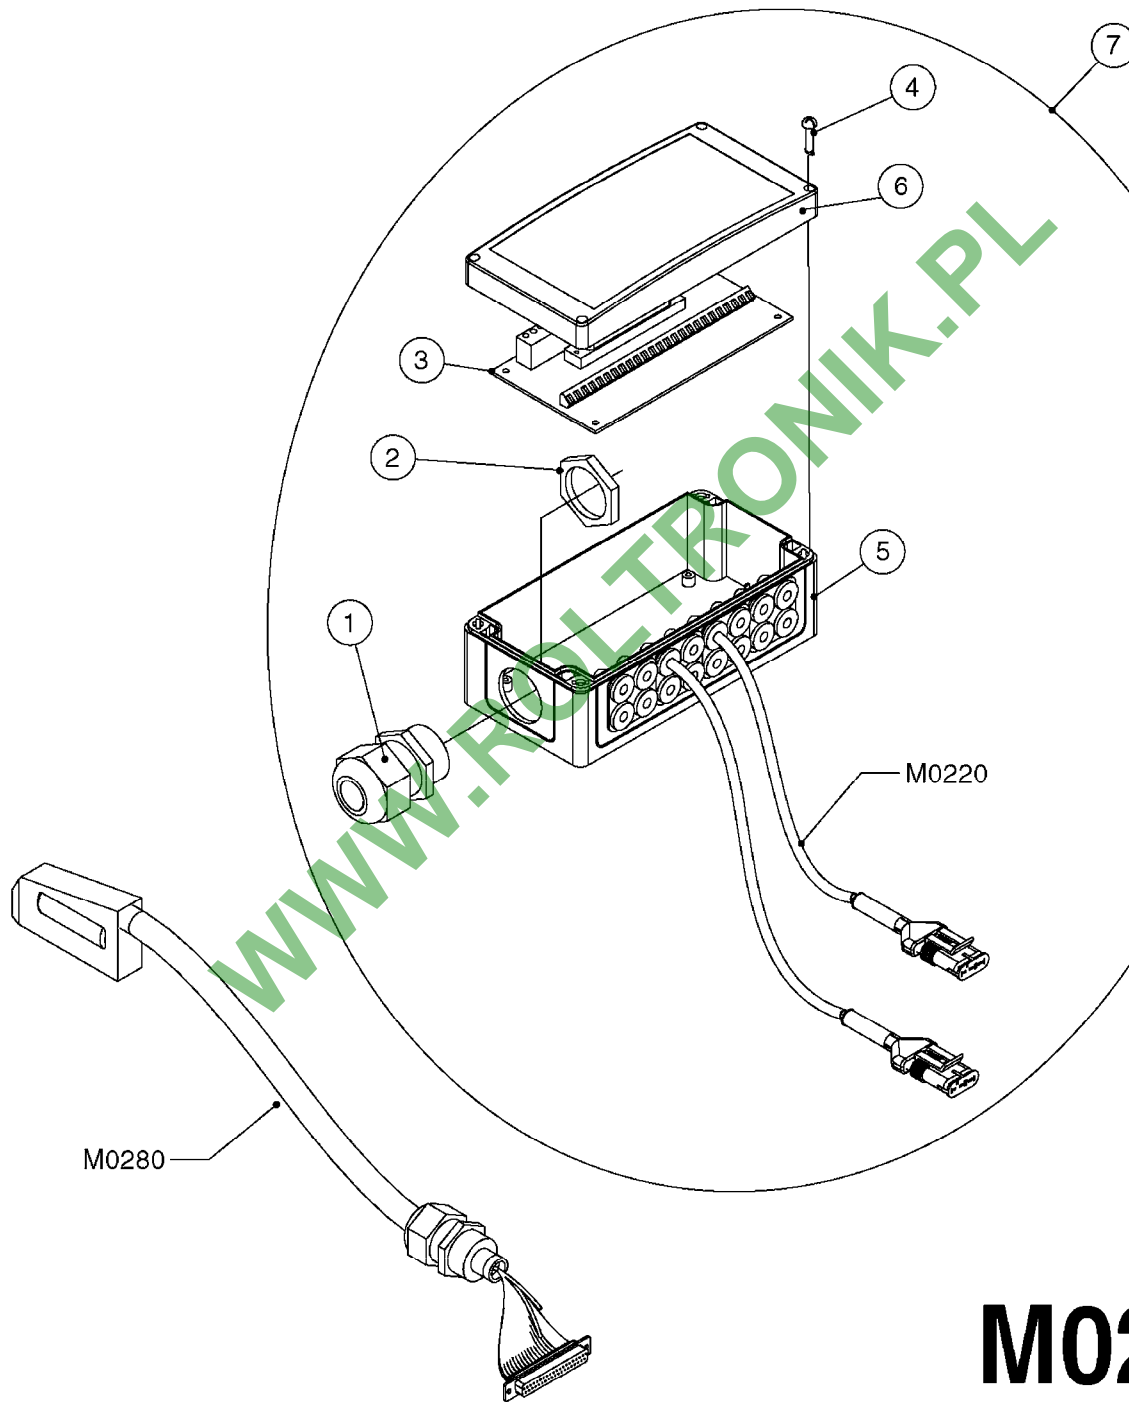

JUNCTION BOX - LIQUID
M0230-HIN, 01:01:16

Page 1

Date 16.03.2016 14:49

Pos.	parts-n°	order qty	description
1	262106	1	BULKHEAD F. CABLE 6.5-14 BLACK
2	262107	1	NUT F. BULKHEAD CABLE BLACK
3	26004800	1	CIRCUIT BD SEC VLV NCM 13SEC 13 SECTION
3	72173900	1	CIRCUIT BD SEC VLV 39PIN 9SEC 9 SECTION
4	28082100	1	SCREW F. BOX LID 1/4" L=20
5	33508700	1	BOX BOTTOM 160X80X40 BLACK 1-HOLE
6	33508800	1	LID 160X80X15 BLK W/SCREWS
7	72115400	1	CONNECTION BOX F. OP. UNIT SV9

WWW.ROLTRONIK.PL