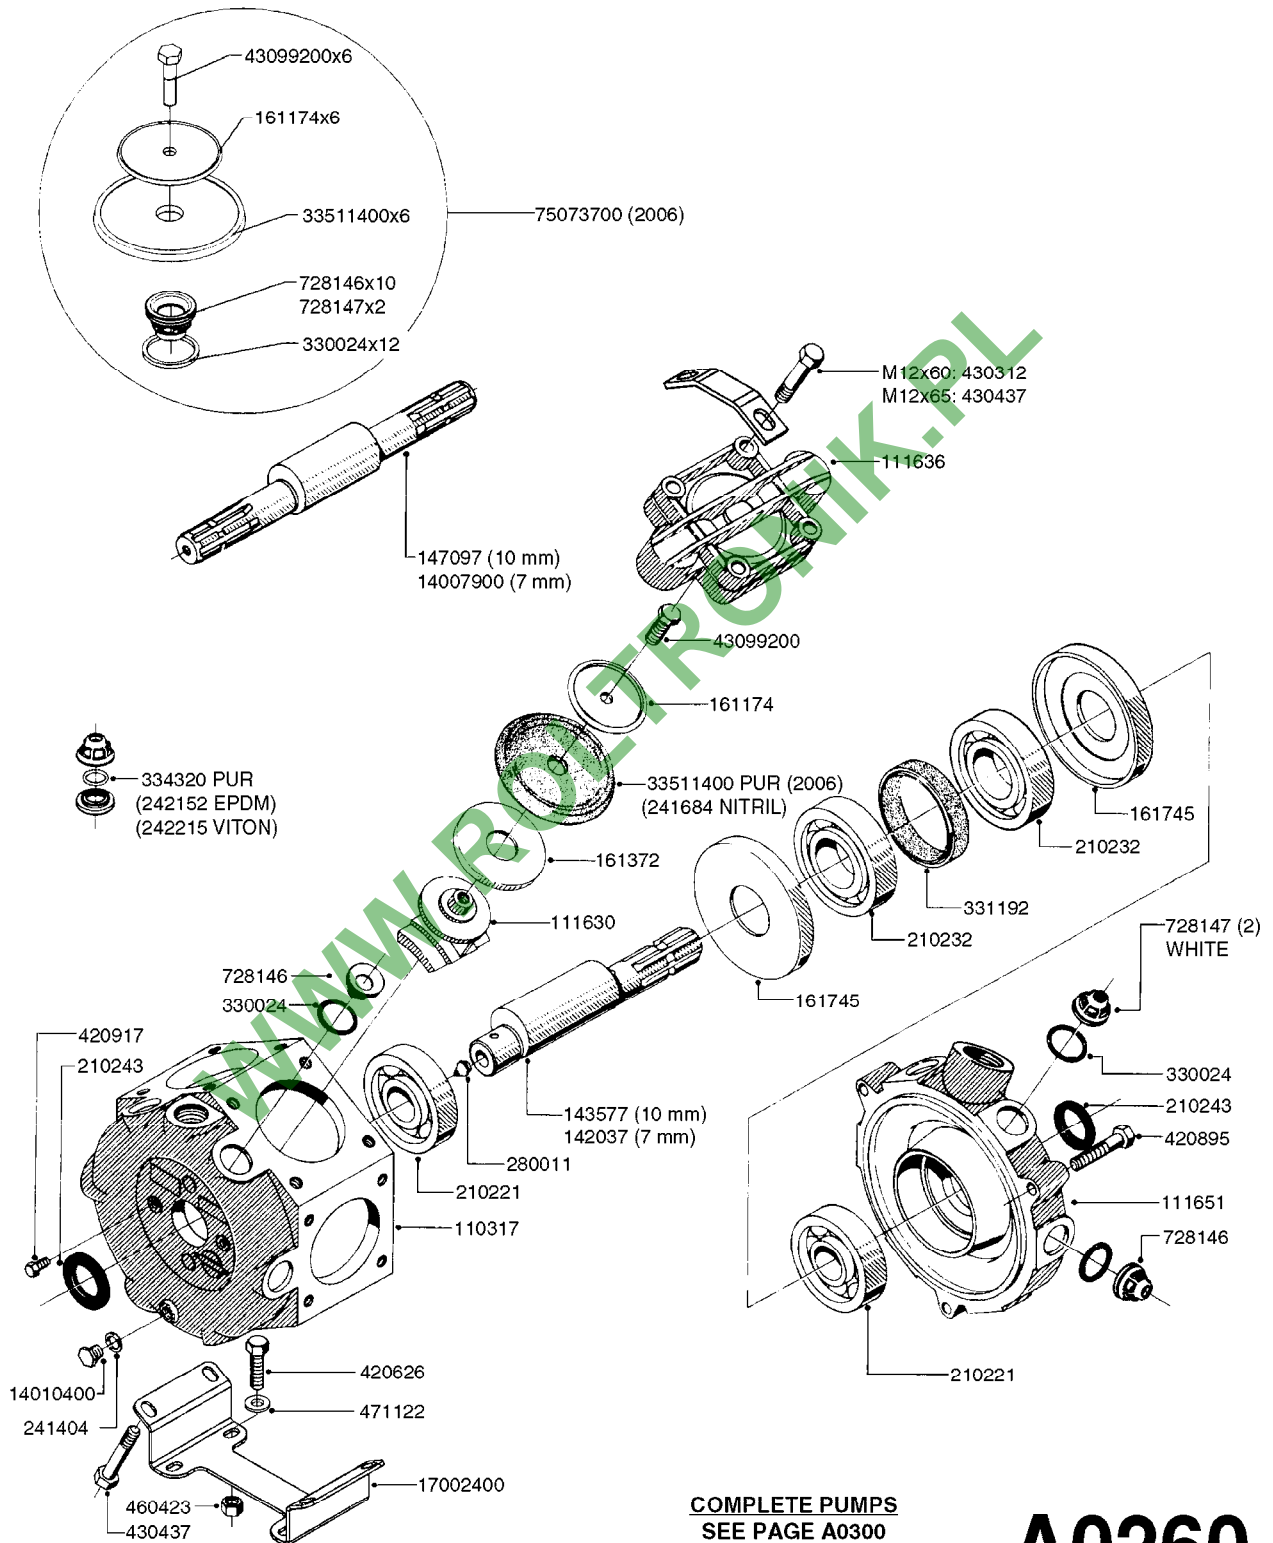

Agroparts: [www.HARDI-INTERNATIONAL.com](http://www.HARDI-INTERNATIONAL.com)

Mercury - Trailer 600/925  
Gallon 26" Fan/B40

Country-Code 11

Date 16.03.2016 14:49

main group	page-n°	date	description
Pumps	A0260-HIN	01:01:16	PUMP - 363 W/MOUNTING BASE
	A0280-HIN	16:02:16	PUMP - 364 540/1000 RPM
	A0300-HIN	01:01:16	PUMP - 361/363FITTINGS
	A0510-HIN	01:01:16	PTO SHAFTS - BONDIOLI DIAPH.
	A0520-HIN	01:01:16	PTO SHAFTS - BONDIOLI CENT.
	A0580-HIN	01:01:16	PTO SHAFTS - AMA DIAPHRAGM
Controls, Filters, Valves	B0180-HIN	01:01:16	HC/2 MANIFOLD SYSTEM
	B0200-HIN	01:01:16	EC/2 MANIFOLD SYSTEM
	B0350-HIN	01:01:16	EVC, ECP, ECPC CONTROLS
	B0430-HIN	01:01:16	MANIFOLD - S67 VALVE
	B0710-HIN	01:01:16	SUCTION FILT. -VINEYARD&ORCHARD
Hydraulics	C0550-HIN	01:01:16	HYD - LIFT B20/B40 H
	C0560-HIN	01:01:16	HYD - 2 ROW GRAPE B40 HZ
Booms, Nozzle Bodies & Tubes	D0050-HIN	01:01:16	BOOM - 1 ROW B11
	D0110-HIN	01:01:16	BOOM - 2 ROW B40 HZ CENTER
	D0120-HIN	01:01:16	BOOM - 2 ROW B40 HZ OUTER
Tank and Frame: Field Sprayers	E0730-HIN	01:01:16	HUB ASSEMBLY F.2 1/8" SPINDLE
	E0750-HIN	01:01:16	HUB ASSY F. 3" SPINDLE CM750
Tank and Frame: Mistblowers	F0100-HIN	01:01:16	TANK - MERCURY 600
	F0110-HIN	01:01:16	TANK - MERCURY 925
	F0120-HIN	01:01:16	FRAME - MERCURY 600
	F0130-HIN	01:01:16	FRAME - MERCURY 600 '05
	F0140-HIN	01:01:16	FRAME - MERCURY 925 '05
	F0150-HIN	01:01:16	DRAWBARS - MERCURY/ARROW
	F0160-HIN	01:01:16	DRAWBAR - TURNABLE HITCH
	G0300-HIN	01:01:16	MERCURY - 26" DOUBLE CENT.GRBX
G0310-HIN	01:01:16	MERCURY - 26" DOUBLE BLOWER	
G0380-HIN	01:01:16	PNEUMATIC AIR SPOUTS 2 OUTLETS	
G0390-HIN	01:01:16	PNEUMATIC AIR SPOUTS 4 OUTLETS	
G0400-HIN	01:01:16	HYDROPNEUM. SPOUTS 3 OUTLETS	
G0410-HIN	01:01:16	HYDROPNEUM. SPOUTS 5 OUTLETS	
G0420-HIN	01:01:16	TUBES & HOSES	
Special equipment, Extras	K0180-HIN	01:01:16	DRAIN ASSEMBLY-PULL CORD TYPE
	K0270-HIN	01:01:16	FILTER ASSEMBLIES-IN LINE
	K0550-HIN	01:01:16	POWDER MIXER
Electrical Equipment	M0120-HIN	01:01:16	TRANSDUCERS AND ACCESSORIES
	M0220-HIN	01:01:16	CABLES
	M0230-HIN	01:01:16	JUNCTION BOX - LIQUID
	M0280-HIN	01:01:16	39 PIN CABLES