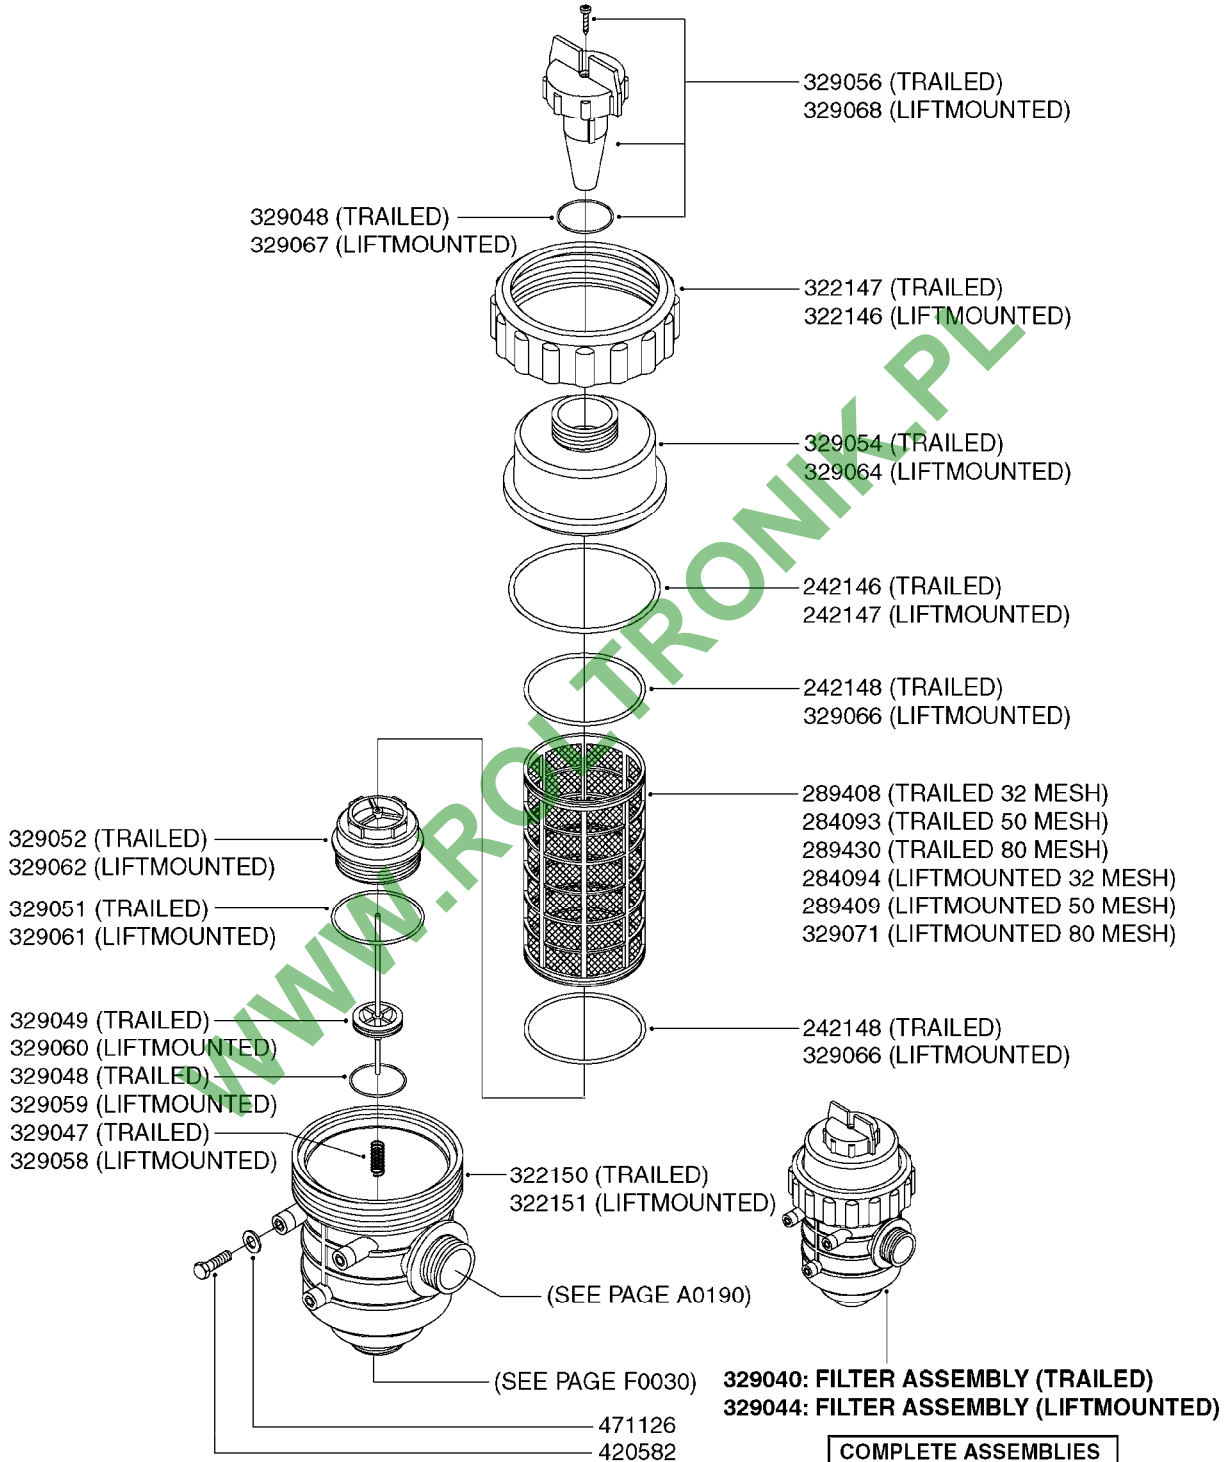

# B0710

parts-n°	order qty	description
242146	1	O-RING 140 X 126 X 7
242147	1	O-RING 105,6x95X5.3
242148	1	O-RING 109.2 X 104 X 2
284093	1	FILTER SCRN ARAG 50 MESH BLUE
284094	1	FILTER SCRN ARAG 32 MESH WHITE
289408	1	FILTER SCRN ARAG 32 MESH WHITE
289409	1	FILTER SCRN ARAG 50 MESH BLUE
289430	1	FILTER SCRN ARAG 80 MESH RED
322146	1	THREADED RING F/FILTER 170
322147	1	THREADED RING F/FILTER 200
322150	1	FILTER CASING 1.5"BSP ARAG
322151	1	FILTER HOUSING 170
329040	1	FILTER ARAG 1.5" 32 MESH TRAIL
329044	1	FILTER ARAG 1.5" 32 MESH LIFT
329047	1	SPRING F. ARAG FILTER 1-1/2"
329048	1	O-RING F. 1-1/2" FILTER
329049	1	PLUNGER F. ARAG VALVE 1-1/2"
329051	1	O-RING F.ARAG FILTER 1-1/2"
329052	1	FITTING F.ARAG FILTER 1-1/2"
329054	1	FILTER HOUSING LID 1-1/2"
329056	1	YELLOW LOCKING RETAINER 1-1/2"
329058	1	SPRING F. ARAG FILTER 1"
329059	1	O-RING F. 1" FILTER
329060	1	PLUNGER F. ARAG VALVE 1"
329061	1	O-RING F.ARAG FILTER 1"
329062	1	FITTING F.ARAG FILTER 1"
329064	1	FILTER HOUSING LID 1"
329066	1	O-RING F.ARAG FILTER 1"
329067	1	O-RING F. 1" FILTER
329068	1	YELLOW LOCKING RETAINER 1"
329071	1	FILTER SCRN ARAG 80 MESH RED
420582	1	BOLT HEX 8.8 DEL M8X20 FT A2
471126	1	WASHER, M8, Ø16/ 8.4X 1.6, SS