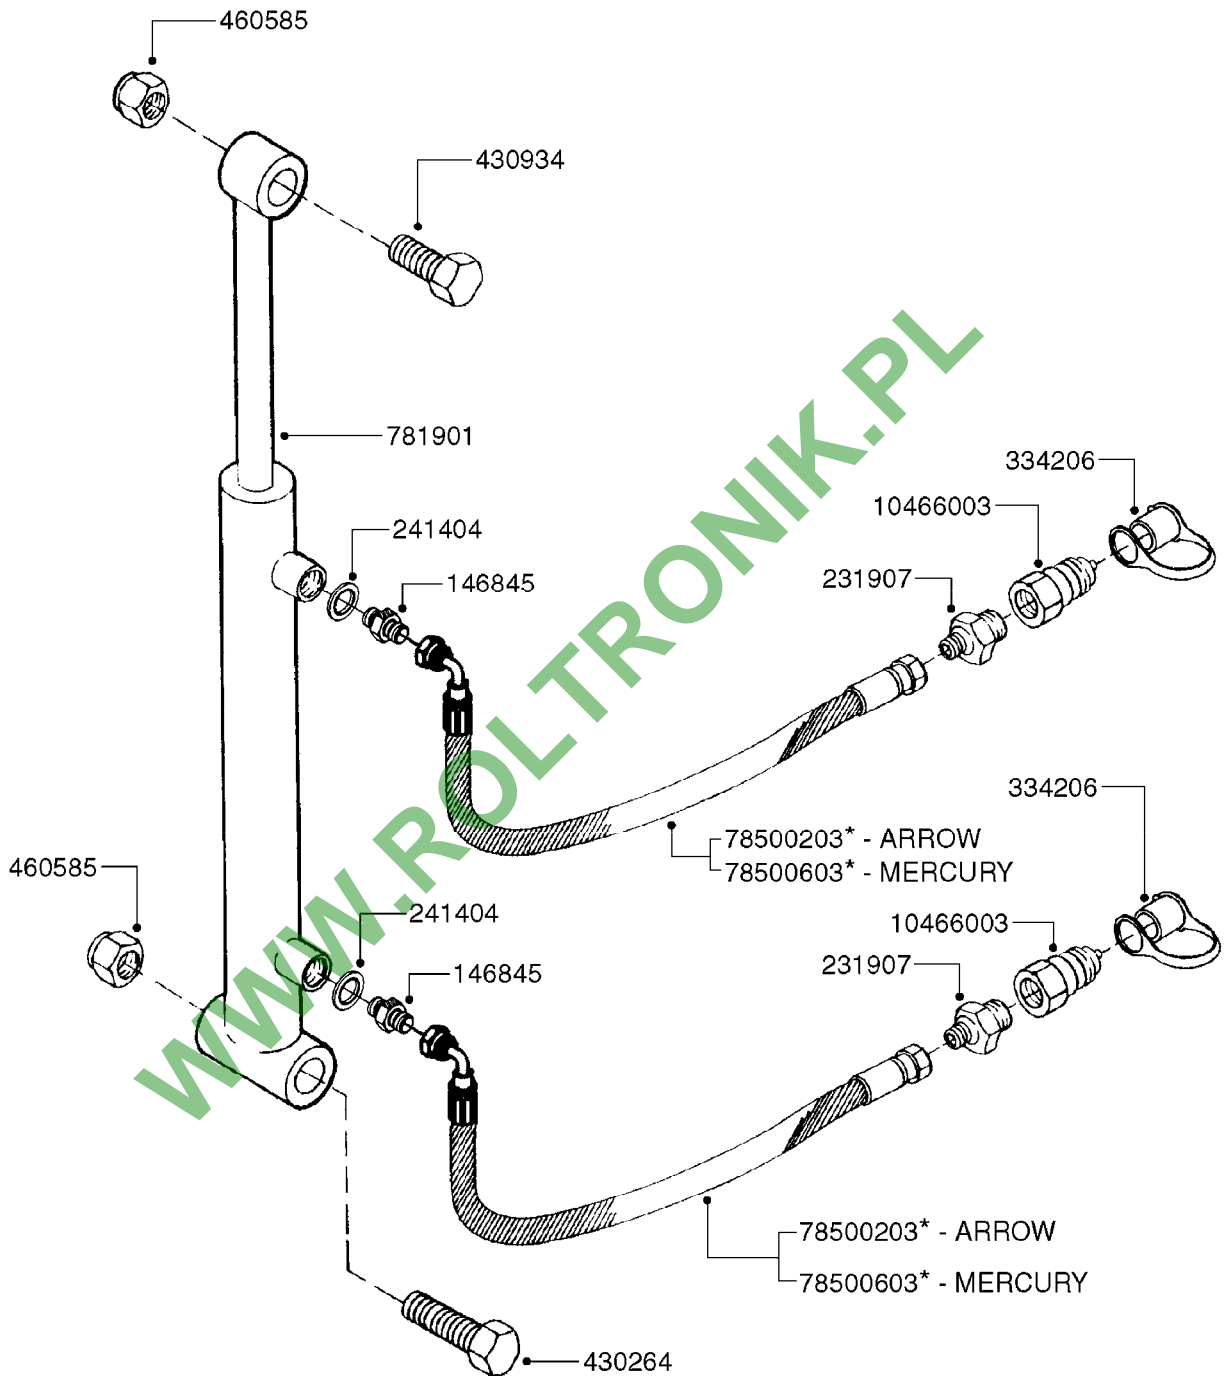

* REPLACEMENT HOSE REQUIRES ADAPTER (146845) & SEAL (241404) ON CYLINDER

C0550

HYD - LIFT B20/B40 H
C0550-HIN, 01:01:16

Page 1

Date 16.03.2016 14:49

parts-n°	order qty	description
146845	1	HEX NIPPLE 1/4"X1/4"
231907	1	HEX NIPPLE 1/4"BSP X 1/2"NPT
241404	1	DOWTY SEAL 1/4"
334206	1	DUST HOOD FOR HY-COUPLING
430264	1	BOLT HEX 8.8 DEL M16X100
430934	1	BOLT HEX 8.8 DEL M16X80
460585	1	NUT HEX M16X2 LOCK
781901	1	CYLINDER BOOM HEIGHT
10466003	1	COUPLER PIONEER 8010-04 1/2NPT
78500203	1	HOSE HY X 1/4 X 224.4" STR+ELB
78500603	1	HOSE HY X 1/4 X 271.7" STR+ELB

WWW.ROLTRONIK.PL