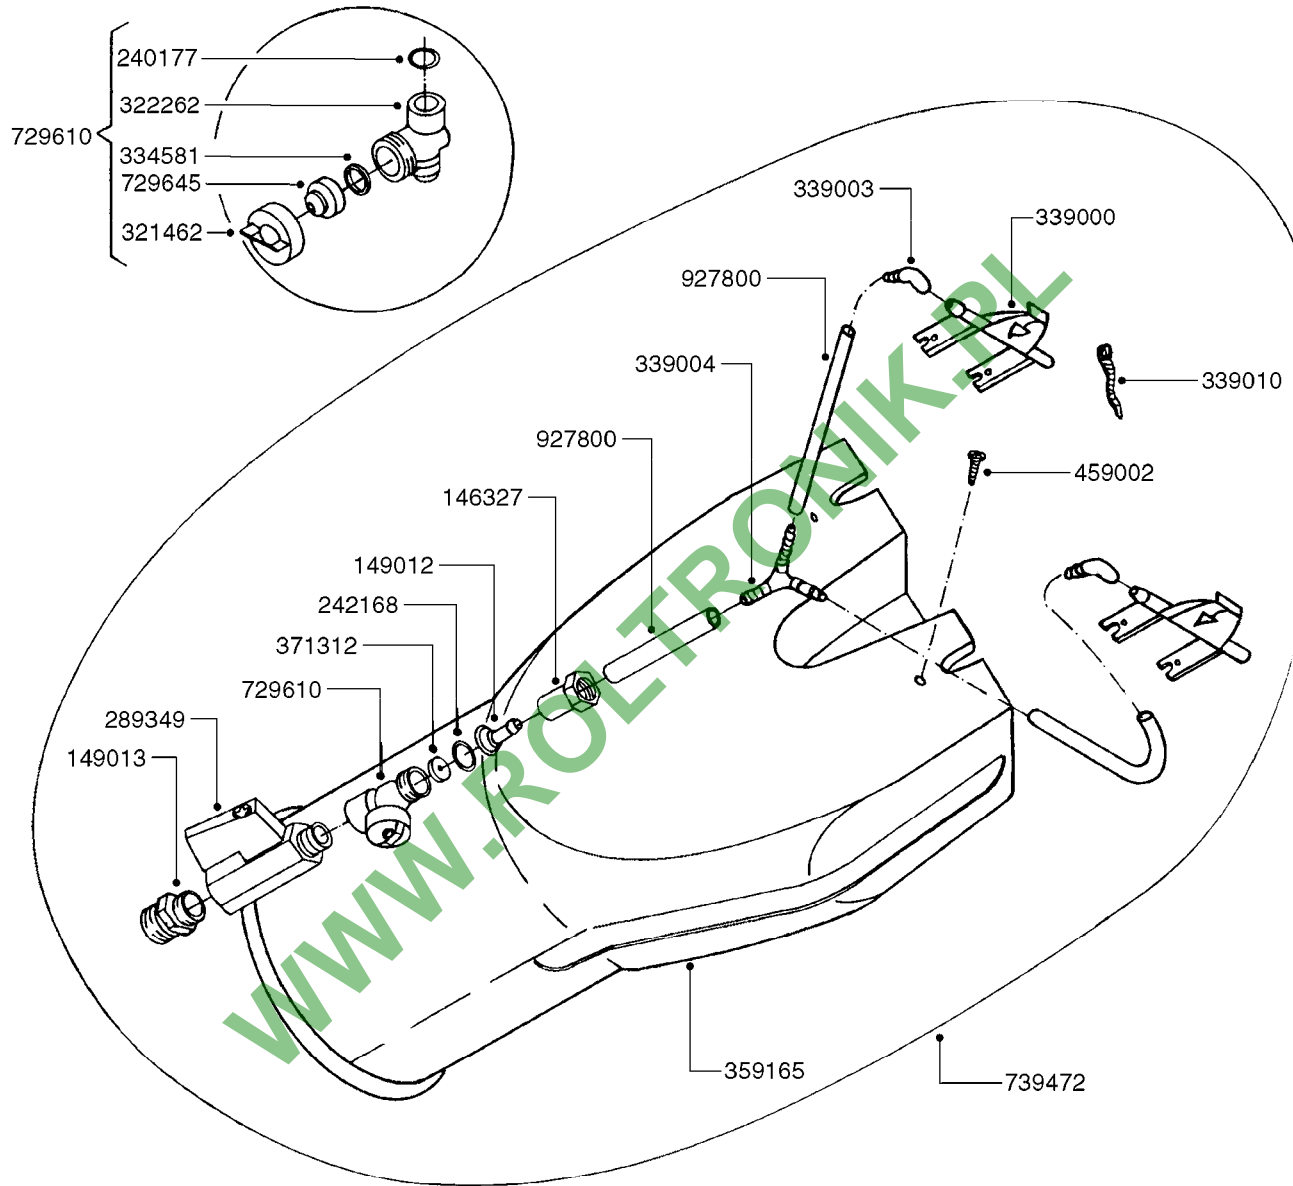

G0380

PNEUMATIC AIR SPOUTS 2 OUTLETS
G0380-HIN, 01:01:16

Page 1

Date 16.03.2016 14:49

parts-n°	order qty	description
146327	1	UNION NUT 3/8' BRASS
149012	1	3/8" HOSE TAIL D.8 T-12
149013	1	REDUCER 1/2" X 3/8"
240177	1	O-RING D16.1/11.3 X 2.4
242168	1	O-RING D11.2X1.9
289349	1	BALL VALVE 3/8" M-H
321462	1	CAP F.NO-DRIP ASSY.
322262	1	HOUSING F. NON DRIP DIAPHRAGM
334581	1	DIAPHRAGM, NO-DRIP alt 241371
339000	1	SWIRL PLATE DOUB.PNEU.K31002
339003	1	ELBOW F.DIFFUSOR PLATE
339004	1	FITT.DK Y-5/16"
339010	1	TIE STRAP SMALL 2.5MM X 100MM
359165	1	PNEUMATIC AIRSPOUT 2 OUTLETS
371312	1	NOZZLE CERAMIC 1099-15
459002	1	SCREW N10X1/2"
729610	1	NOZZLE ASSY. NON DRIP 3/8 THRD
729645	1	NON-DRIP SPRING ASSY.GREEN 10
739472	1	SPOUT ASSY F. LP 2 OUTLET
927800	1	HOSE BLACK D8X12

WWW.ROLTRONIK.PL