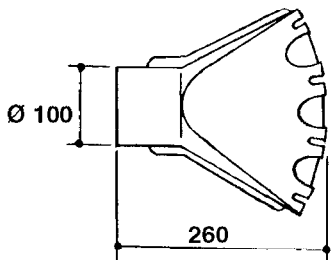

G0390

PNEUMATIC AIR SPOUTS 4 OUTLETS
G0390-HIN, 01:01:16

Page 1

Date 16.03.2016 14:49

parts-n°	order qty	description
146327	1	UNION NUT 3/8' BRASS
149012	1	3/8" HOSE TAIL D.8 T-12
149013	1	REDUCER 1/2" X 3/8"
240177	1	O-RING D16.1/11.3 X 2.4
242168	1	O-RING D11.2X1.9
289349	1	BALL VALVE 3/8" M-H
321462	1	CAP F.NO-DRIP ASSY.
322262	1	HOUSING F. NON DRIP DIAPHRAGM
334581	1	DIAPHRAGM, NO-DRIP alt 241371
339001	1	DIFFUSOR PLATE 2 BLADE
339003	1	ELBOW F.DIFFUSOR PLATE
339004	1	FITT.DK Y-5/16"
339010	1	TIE STRAP SMALL 2.5MM X 100MM
359167	1	PNEUMATIC SPOUT, 4 OUTLETS
371312	1	NOZZLE CERAMIC 1099-15
459002	1	SCREW N10X1/2"
729610	1	NOZZLE ASSY. NON DRIP 3/8 THRD
729645	1	NON-DRIP SPRING ASSY.GREEN 10
739474	1	SPOUT ASSY. F. LP 4 OUTLET
927800	1	HOSE BLACK D8X12

WWW.ROLTRONIK.PL