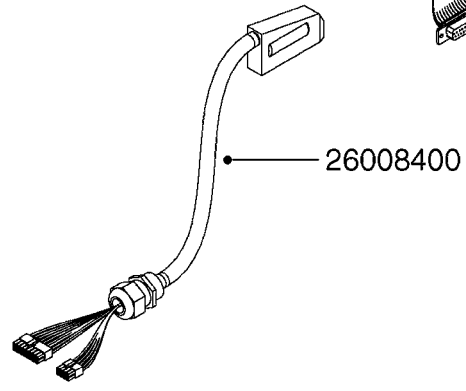

# M0280

39 PIN CABLES  
M0280-HIN, 28:03:17

Page 1

Date 04.11.2017 13:06

parts-n°	order qty	description
262158	1	PLUG INSERT 39 POLE MALE
262159	1	PLUG INSERT 39 POLE FEMALE
262160	1	PLUG HOUSING 39 POLE FEMALE
262161	1	PLUG HOUSING F/39 POLE MALE
440634	1	SCREW 5/8"
440732	1	PT SCREW 35X12B Z5452 ELZ
14034200	1	CODE BRACKET FOR 39 PIN CABLE
26003900	1	WIRE 37-39 PIN EVC, 6.6'
26004200	1	WIRE 37-39 PIN EVC, 57.4'
26008400	1	WIRE 39-PIN 24 WIRE L=8M
26011903	1	WIRE 39-39 POLE EXT. 3660MM
28027500	1	WIRE 37-39 PIN EVC, 37.7'
28028700	1	WIRE 37-39 PIN EVC, 45.9'
28028800	1	WIRE 37-39 PIN EVC, 16.4'
28028900	1	WIRE 37-39 PIN EVC, 26.2'
72236400	1	DAH CONN. WIRE/TRACTOR L=8M
97610803	1	DECAL-SRAY BOX 39-PIN
97610903	1	DECAL-HYDRAULIC BOX 39-PIN