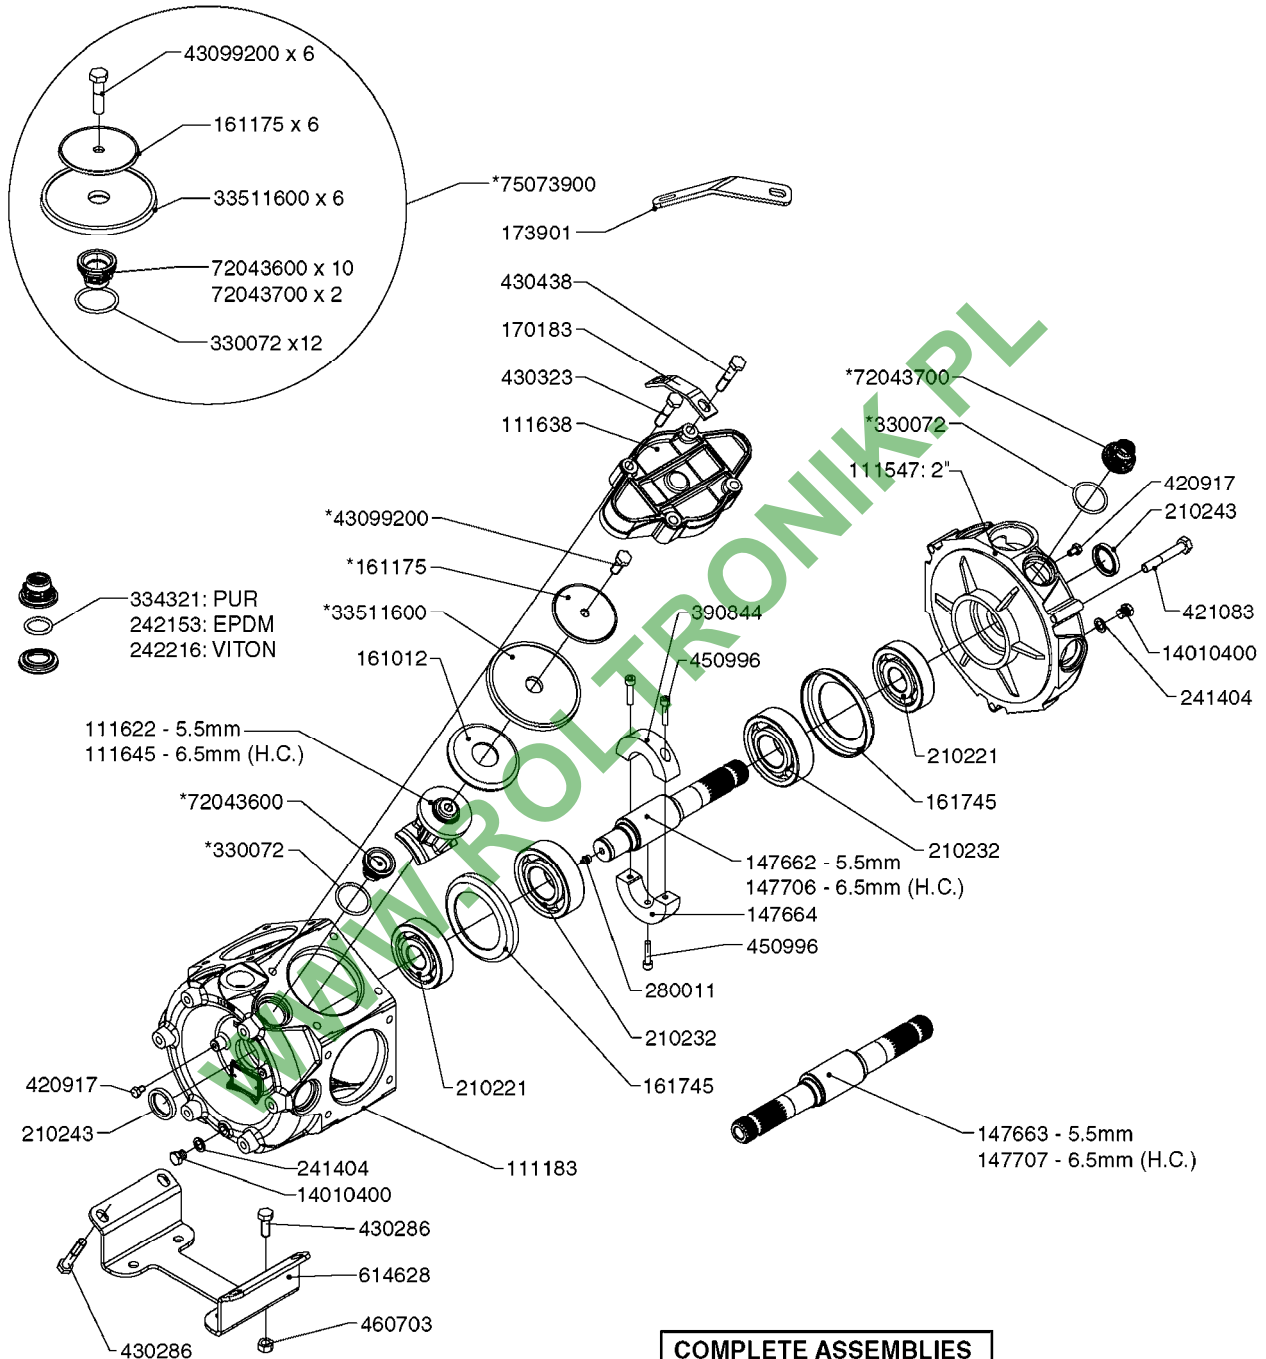

**COMPLETE ASSEMBLIES
WHOLEGOODS ITEMS**

COMPLETE PUMPS

- 821585 - 463/5.5 W/THROUGH SHAFT (1000 RPM)
- 821587 - 463/10 W/THROUGH SHAFT (540 RPM)
- 82169400 - 464/6.5 (1000 RPM - H.C. INLINE PORTS)
- 72293300 - 463/6.5 W/THROUGH SHAFT (1000 RPM)
- 463/12 (540 RPM H.C. OFFSET PORTS) REPLACED BY 82168700 (PAGE A0350)
- 463/6.5 (1000 RPM H.C. OFFSET PORTS) REPLACED BY 82168800 (PAGE A0350)

A0340