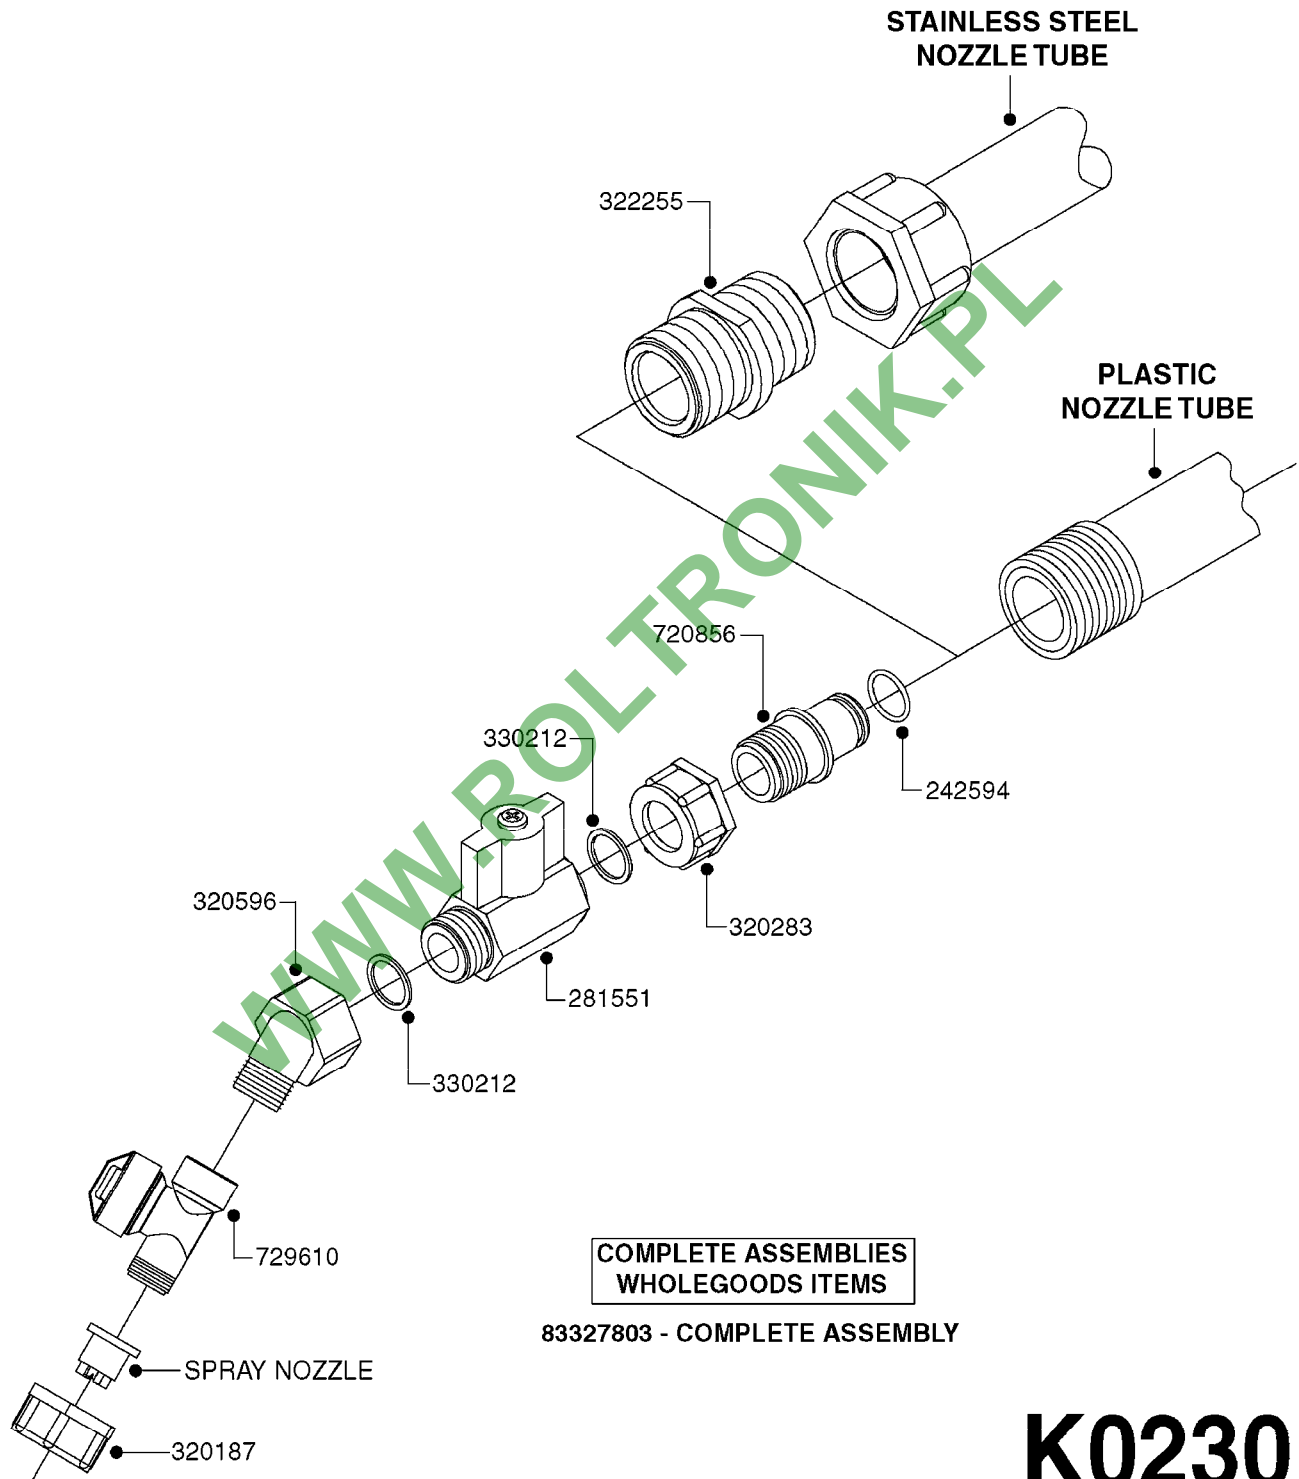

END NOZZLE KIT
K0230-HIN, 01:01:16

Page 1

Date 04.11.2017 13:05

parts-n°	order qty	description
242594	1	O-RING D14 X 1.78 SCH.70-EPDM
281551	1	BALL VALVE 1/2"
320187	1	FITT.DK CAP 3/8" BSP BLACK
320283	1	FITT.DK NUT 3/4"BSP
320596	1	FITT.DK ELB 3/8'-1/2'BSP 45DEG
322255	1	FITT.DK NIPPLE 3/4"X 3/4"
330212	1	O-RING D19/D14X2.4 F.1/2"NUT
720856	1	FITT.DK 1/2'BSP ASSY.F.3/4'NUT
729610	1	NOZZLE ASSY. NON DRIP 3/8 THRD
83327803	1	END NOZZLE KIT "04"

WWW.ROLTRONIK.PL