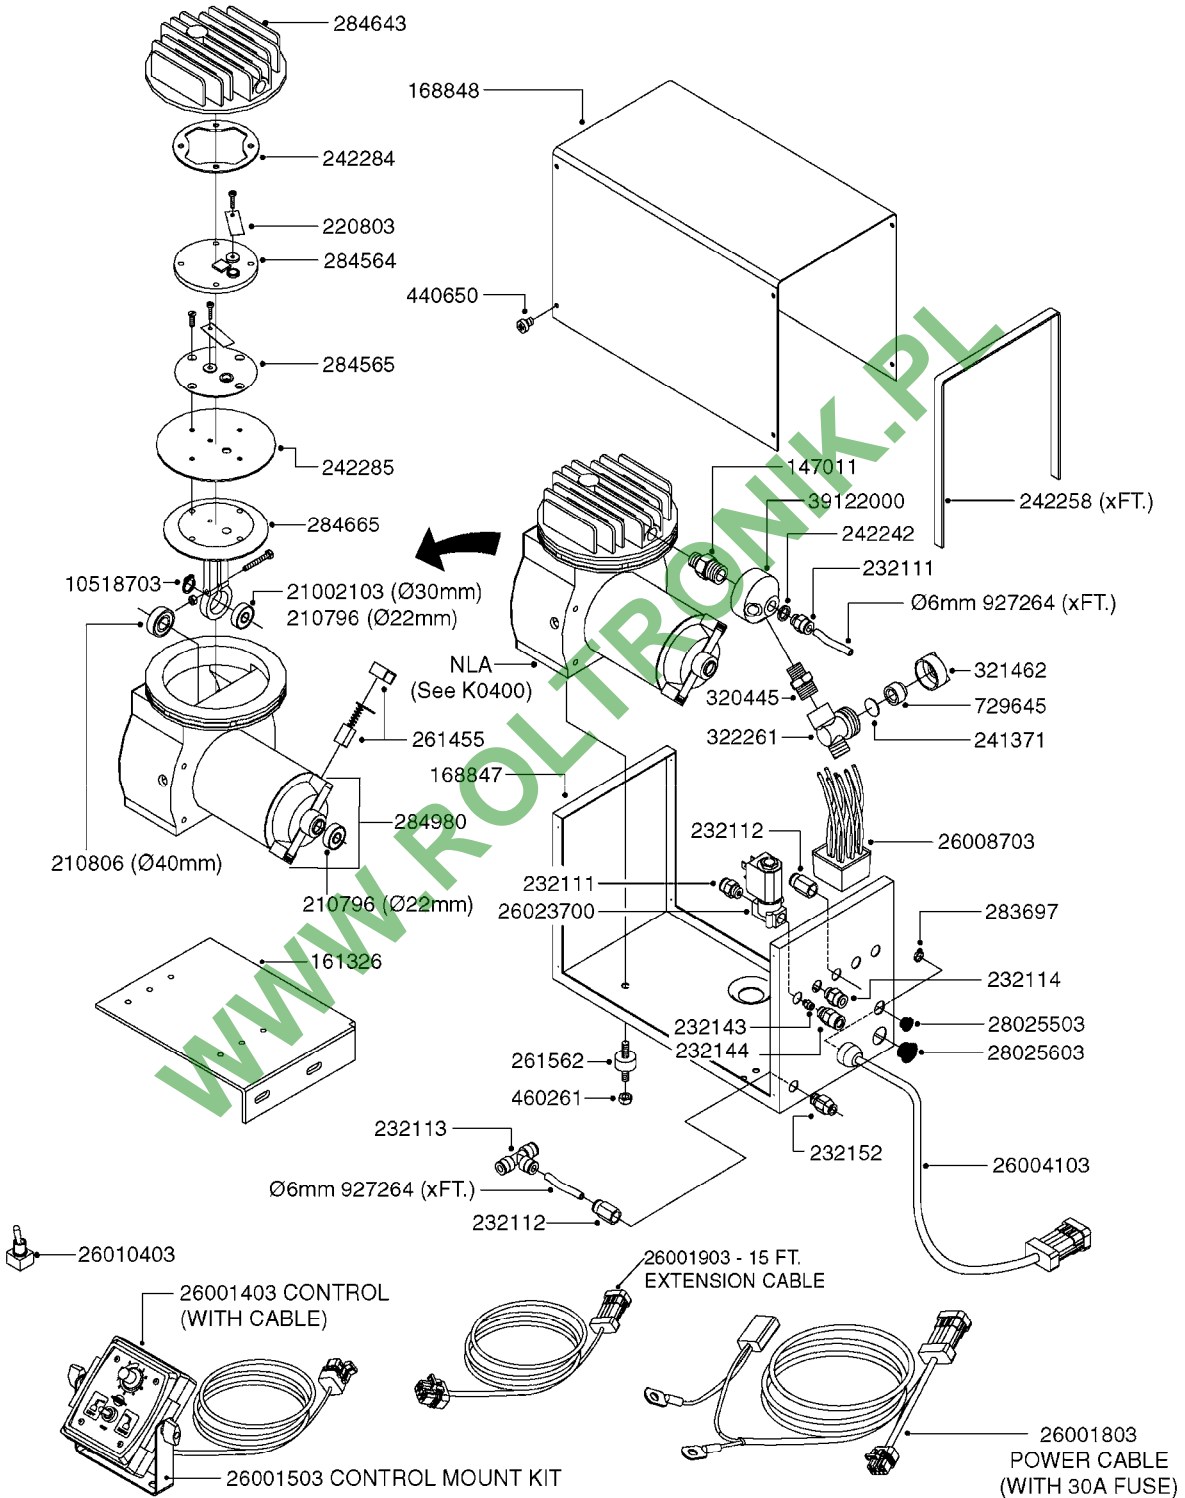

K0390

*Ø8mm 927306 (xFT.)
*Ø10mm 927330 (xFT.)

70019403 - COMPLETE ASSEMBLY

FOAM MARKER COMPRESSOR 2002
K0390-HIN, 01:01:16

Page 1
Date 04.11.2017 13:05

parts-n°	order qty	description
147011	1	HEX NIPPLE 3/8'X1/4'BSP BRASS
161326	1	MOUNT BKT. F. FOAM COMP.BOX 98
168847	1	ENCLOSURE LOWER F.MARKER
168848	1	COVER F. FOAM MARKER
210796	1	BEARING BALL D22/D8 X 7 608ZZ
210806	1	BEARING BALL D40/D17X12MM
220803	1	VALVE F. COMPRESSOR
232111	1	QUICK COUPLER 6MM X 1/8 EXT.
232112	1	QUICK COUPLER 6MM 1/8 INT.
232113	1	QUICK COUPLER 6MM T-PIECE
232114	1	COUPLER 1/8" THREADX8MM HOSE
232143	1	REDUCER 1/4'INT-1/8'EXT
232144	1	QUICK COUPLER 10MM X 1/4 EXT
232152	1	QUICK COUPLER 8MMX1/8 EXT.LONG
241371	1	DIAPHRAGM, NO-DRIP alt 241371
242242	1	O-RING F.AIR HOSE FITTING
242258	1	TRIM 3X10 SELF ADHESIVE 0012"
242284	1	HEAD GASKET F. COMPRESSOR
242285	1	DIAPHRAGM F. F/M COMP.
261455	1	BRUSH KIT-FOAM MARKER MOTOR
261562	1	RUBBER DAMPER 2XM6X25
283697	1	TIESTRAP 200MM
284564	1	PLATE F.COMPRESSOR HEAD
284565	1	PLATE F.COMPRESSOR HEAD
284643	1	COMPRESSOR HEAD F.FOAM MARKER
284665	1	CONNECTING ROD F.COMPRESSOR
284980	1	FLANGE REAR F. F.M.COMPRESSOR
320445	1	FITT.DK HN 1/4"X3/8" BSP
321462	1	CAP F.NO-DRIP ASSY.
322261	1	HOUSING F.SAFETY VALVE 3/8"
440650	1	SCREW 3.5x13 STAINLESS
460261	1	NUT HEX M6X1.00 LOCK DIN985 A2 SS
729645	1	NON-DRIP SPRING ASSY.GREEN 10
927264	1	HOSE R X PE D6/D4 X 0012"
927306	1	HOSE R X PE D8/D6 X 0012"BLACK
927330	1	HOSE R X PE D10/D8 X 012"BLACK
10518703	1	SNAP-RING OUTER 8X1
21002103	1	BEARING, 6200 2ZJEM (SKF)
26001403	1	HC FOAM MARKR CONSOLE VS3.0.00
26001503	1	HC FOAM MARKER CONSOLE MT.KIT
26001803	1	POWER CABLE
26001903	1	15' 7-PIN EXTENSION CABLE
26004103	1	FOAM MARKER CNTRL MOD CABL STD
26008703	1	FOAM MARKER CONTROL SCII
26010403	1	TOGGLE SWITCH MICRO-TRAK F.M.
26023700	1	SOLENOID VAL 12V 1/8' FLO '07
28025503	1	PLUG F.DRILLED HOLE 1/2"
28025603	1	PLUG F.DRILLED HOLE 3/4"
39122000	1	DISTR.HOUSING F.FOAM MARKER'07
70019403	1	FOAM MARKER COMPRESSOR KIT STD