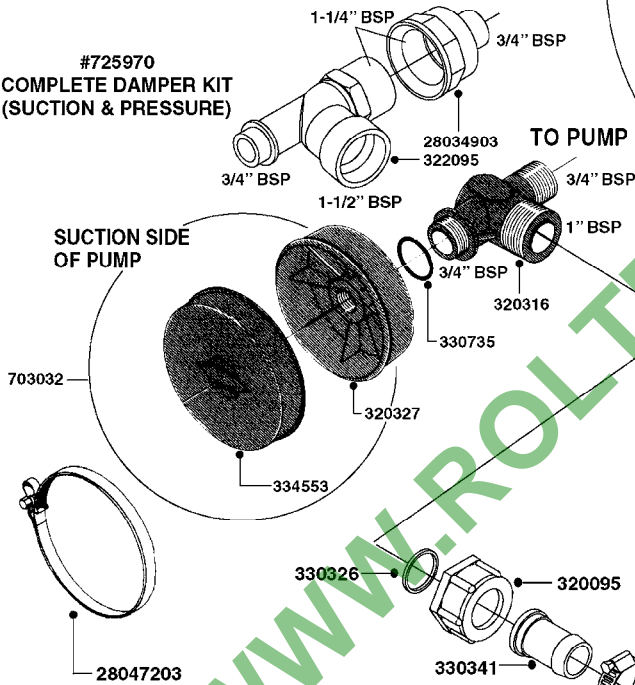

#725970 COMPLETE DAMPER KIT (SUCTION & PRESSURE)

821623 - 600 WITH COUPLER
821624 - 600 W/ MOUNTING BASE
821625 - 600 GAS DRIVEN - BELT DRIVE