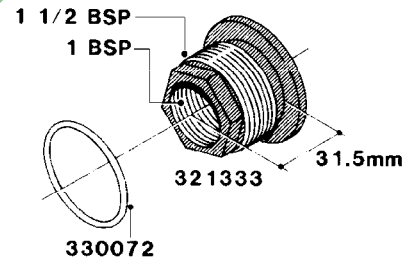

L0060

FITTINGS - BULKHEAD
L0060-HIN, 01:01:16

Page 1

Date 04.11.2017 13:05

parts-n°	order qty	description
141046	1	NUT 3/8" BSP
141341	1	NUT 1/4' BSP
240284	1	O-RING D82,5/75 X 3,5
320456	1	FITT.DK BULKHEAD 1"BSP DOUBLE
320467	1	FITT.DK BULKHEAD 1"BSP SINGLE
320471	1	FITT.DK NUT 1" BSP JAMB
320541	1	FITT.DK BULKHEAD 2-1/2'BSP SIN
320552	1	FITT.DK NUT 2-1/2' BSP JAMB
320644	1	FITT.DK ELB.3/4"HB X 1" BSP
320784	1	FITT.DK CAP 1-1/2" BSP
320795	1	FITT.DK NUT 1-1/2" BSP JAMB
320935	1	FITT.DK BULKHEAD 1/4' BSP SING
320946	1	FITT.DK BULKHEAD 3/8' BSP SING
321296	1	FITT.DK BULKHEAD 1/2" BSP SING
321307	1	FITT.DK NUT 1/2" BSP JAMB
321333	1	FITT.DK BULK 1-1/2" X 1"F BSP
330061	1	O-RING D16/D11X2,5
330072	1	O-RING D53.5/D45.5X4
330212	1	O-RING D19/D14X2.4 F.1/2"NUT
332577	1	O-RING D38/D30X4 F.1" PUR.
332592	1	O-RING D26/D20X3

WWW.ROLTRONIK.PL