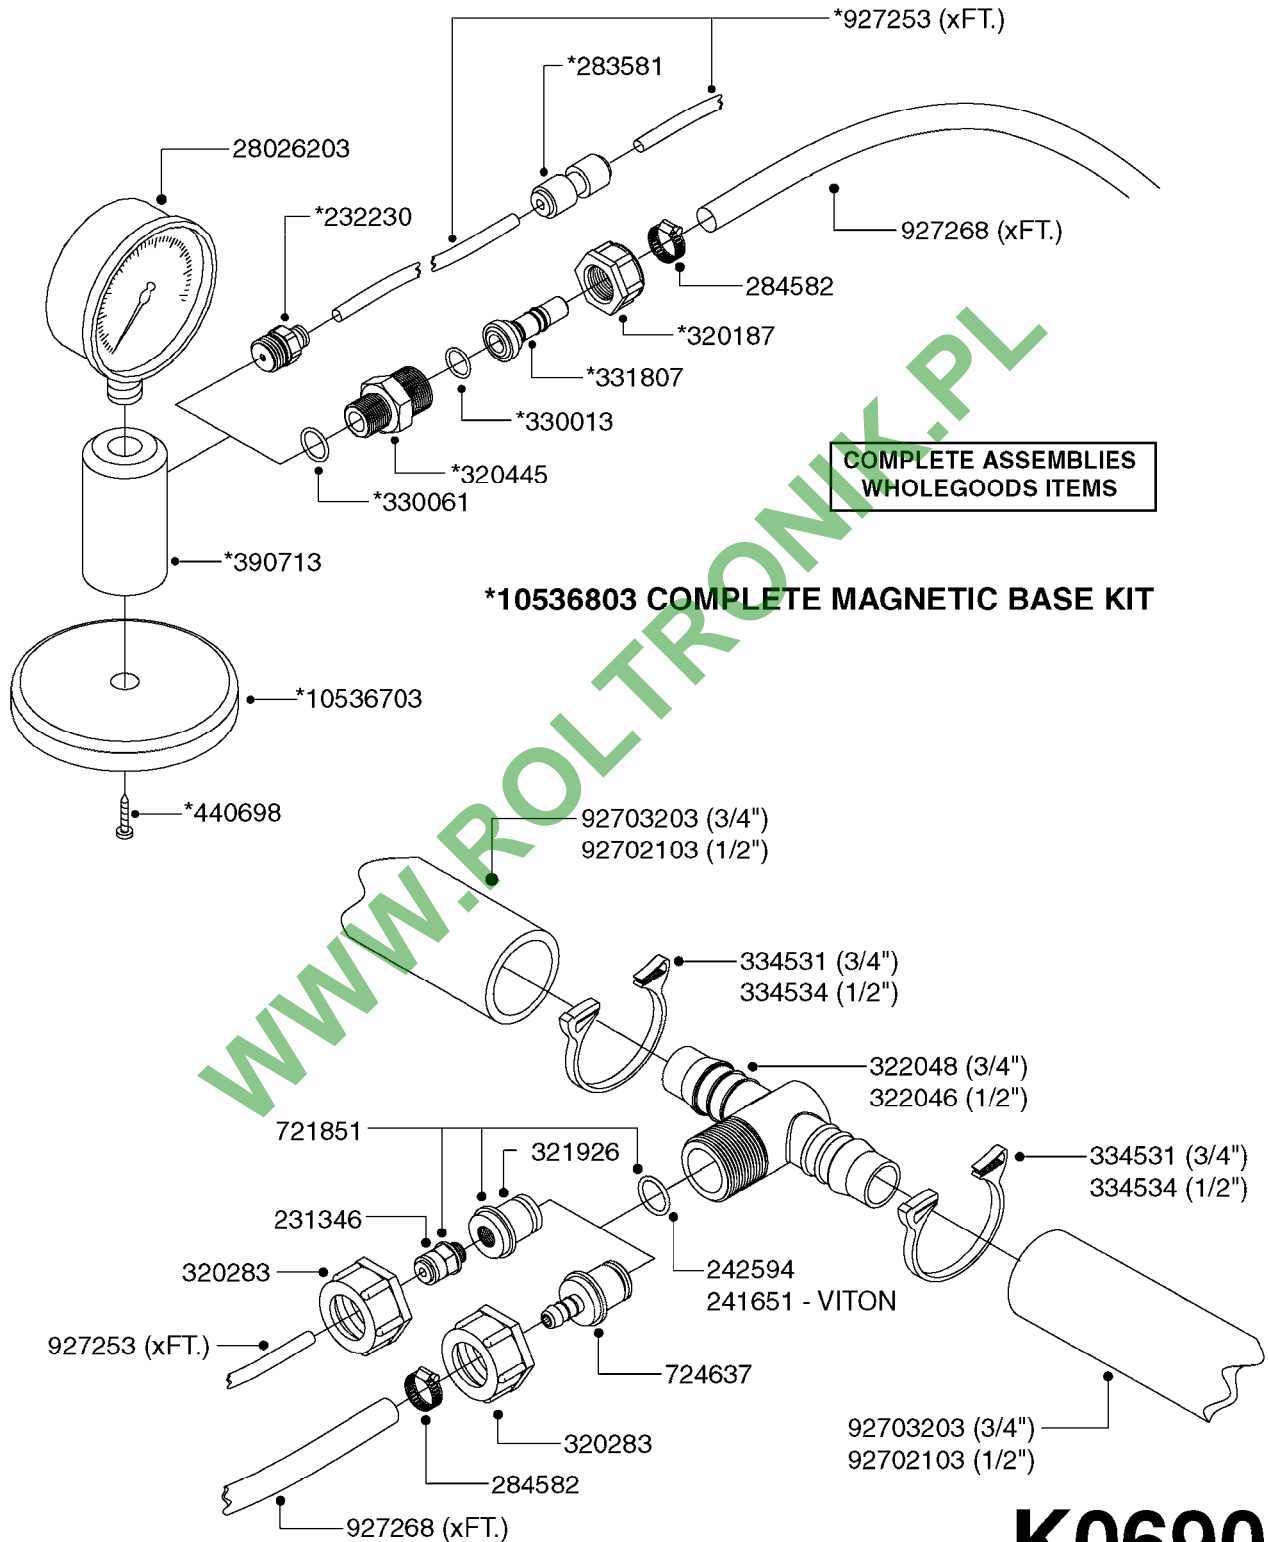

COMPLETE ASSEMBLIES
WHOLEGOODS ITEMS

*10536803 COMPLETE MAGNETIC BASE KIT

K0690

REMOTE GAUGE-MAGNETIC BASE KIT
K0690-HIN, 01:01:16

Page

1

Date

04.11.2017 13:05

parts-n°	order qty	description
231346	1	QUICK COUPLER 1/8"BSP X 4 MM
232230	1	QUICK COUPLER 1/4"BSP X 4 MM
241651	1	O-RING D14.0X3.0 NITRIL
242594	1	O-RING D14 X 1.78 SCH.70-EPDM
283581	1	HOSE CONNECTOR STR. F.4MM PE
284582	1	CLAMP HOSE GEAR - 5/16"
320187	1	FITT.DK CAP 3/8" BSP BLACK
320283	1	FITT.DK NUT 3/4"BSP
320445	1	FITT.DK HN 1/4"X3/8" BSP
321926	1	FITT.DK REDUC 1/8"BSP F.3/4"N
322046	1	FITT.DK TEE 1/2X1/2HB X3/4'BSP
322048	1	FITT.DK TEE 3/4X3/4HB X3/4'BSP
330013	1	O-RING D15/D10X2.5 F.3/8"NUT
330061	1	O-RING D16/D11X2,5
331807	1	FITT.DK HB 5/16" F.3/8" NUT
334531	1	CLAMP HOSE PLASTIC 3/4"
334534	1	CLAMP HOSE PLASTIC 1/2"
390713	1	GAUGE ADAPTOR 1/4" BSP
440698	1	SCREW F.PLASTIC 6X18 SS HEXHD
721851	1	SCREW PLUG W/QUICK FIT
724637	1	FITT.DK HB 5/16' F. 3/4" COMP.
927253	1	AIR HOSE, DIAMETER 4MM
927268	1	HOSE R X PVC X 1/4 X 0012"
10536703	1	MAGNETIC BASE D3,2'/90LB
10536803	1	MAGNETIC BASE KIT F.GAUGE
28026203	1	GAUGE 200PSI/BR,2.5"1/4BSP-BTM
92702103	1	HOSE R X1/2" X300PSI WP X0012"
92703203	1	HOSE R X3/4" X300PSI WP X0012"

WWW.ROLTRONIK.PL