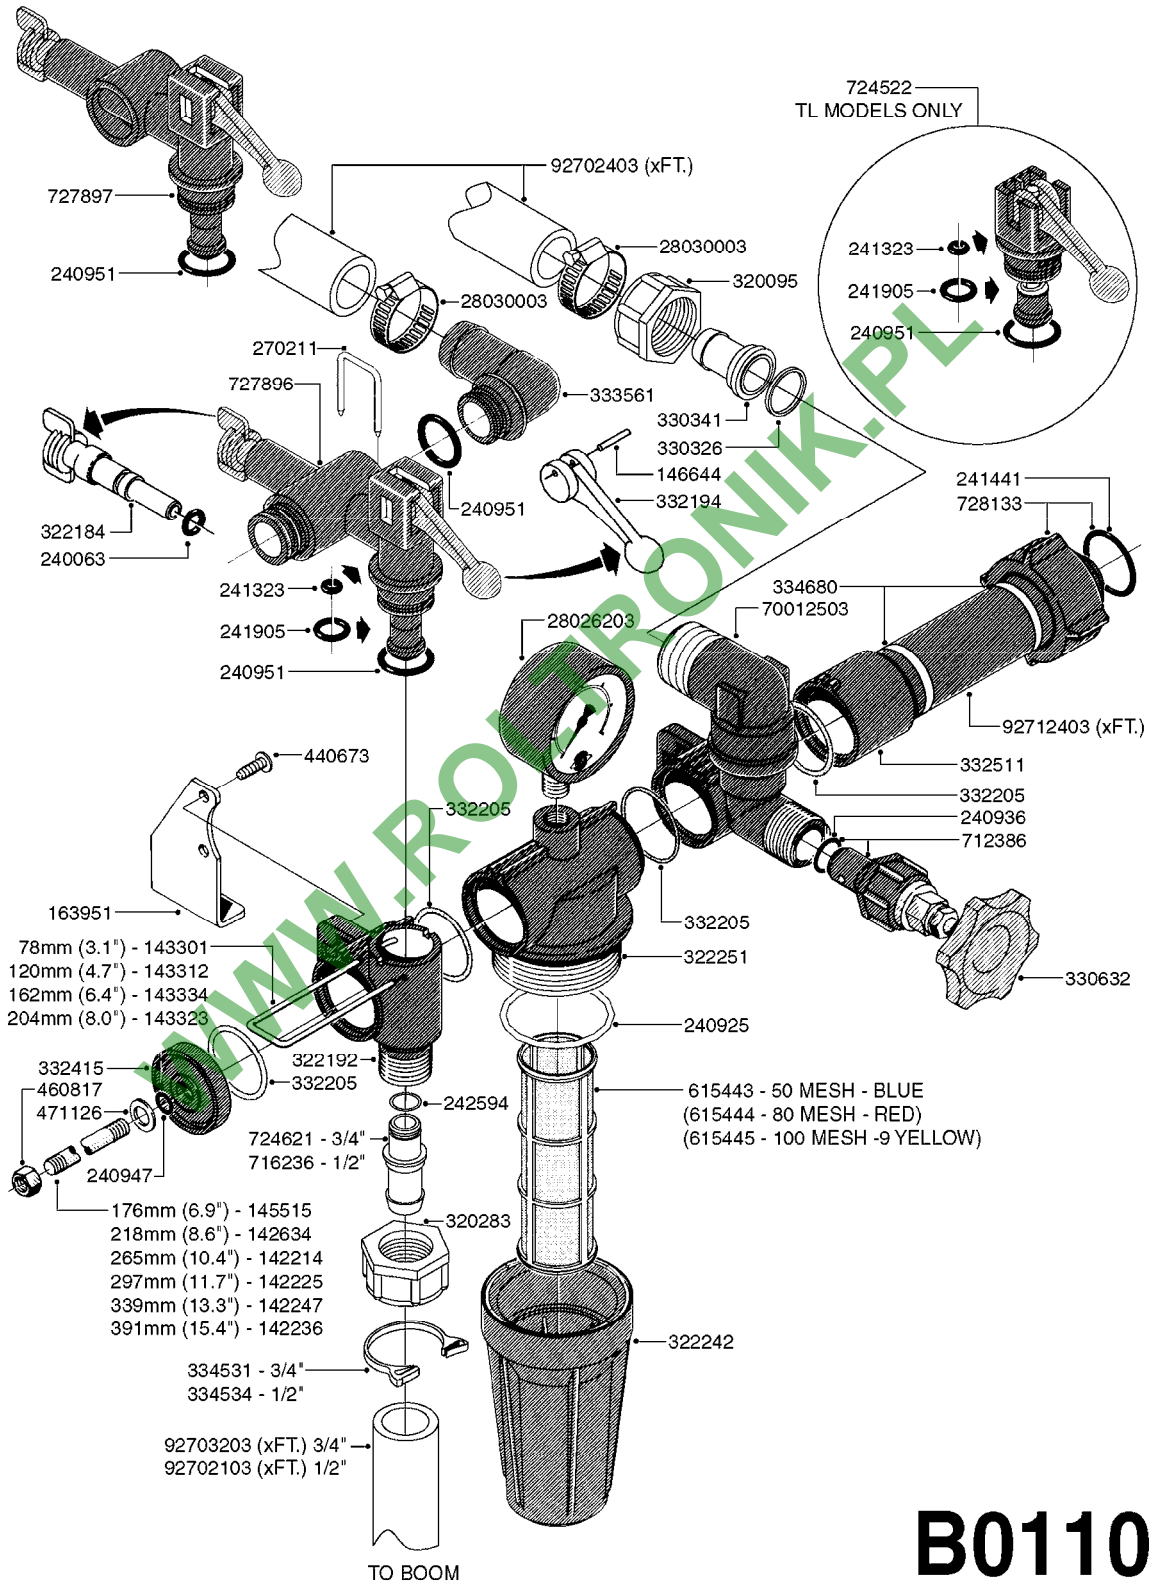

B0110

BK-180 BOOM VALVES-MAN.POST 00
B0110-HIN, 01:01:16

Page 1
Date 04.11.2017 13:04

parts-n°	order qty	description
142214	1	STUD BOLT - M8X265, 3 SECTION
142225	1	STUD BOLT 8 X 299 - 6 MODULS
142236	1	STUD BOLT 8 X 381 - 8 MODULS
142247	1	STUD BOLT 8 X 341 - 7 MODULS
142634	1	STUD BOLT M8 X 213 - 4 MODULS
143301	1	LOCK CLAMP 78 MM
143312	1	LOCK CLAMP 120 MM
143323	1	LOCK CLAMP 204 MM
143334	1	LOCK CLAMP 162 MM
145515	1	STUD BOLT M8 X 176MM
146644	1	PIN D3X19 STAINLESS
163951	1	MOUNT BRACKET FOR BK180 SECTIO
240063	1	O-RING D14.1/9.3 X 2.4
240925	1	O-RING D49.5X3 NITRIL
240936	1	O-RING D13.3X2.4 NITRIL
240947	1	O-RING D7.3X2.4 NITRIL
240951	1	O-RING D21.2X3 NITRIL
241323	1	O-RING D5.3X2.4 NITRIL
241441	1	O-RING D29.3X3
241905	1	O-RING 12,3X2,4 VITON DKR.1,05
242594	1	O-RING D14 X 1.78 SCH.70-EPDM
270211	1	FITT.DK S25 FORK L=37.5
320095	1	FITT.DK NUT 1" BSP
320283	1	FITT.DK NUT 3/4"BSP
322184	1	SCREW F.ADJUSTING CONST.PRESS.
322192	1	HOUSING F.DISTRIBUTOR
322242	1	FILTER BOWL / IN-LINE
322251	1	HOUSING F.FILTER MOUNT BK/EC
330326	1	O-RING D30/D24X2 F.1"NUT
330341	1	FITT.DK HB 1" F. 1" NUT
330632	1	REGULATING HANDLE
332194	1	DISTRIBUTION HANDLE
332205	1	O-RING D43/39XD2
332415	1	COVER
332511	1	FITT.DK END CAP 1"HB F.BK180
333561	1	FITT.DK ELB.1" EC RETURN
334531	1	CLAMP HOSE PLASTIC 3/4"
334534	1	CLAMP HOSE PLASTIC 1/2"
334680	1	CLAMP HOSE PLASTIC 1"
440673	1	SCREW F.PLASTIC 5X12 SS
460817	1	NUT HEX M8 STAINLESS DIN 934
471126	1	WASHER, M8, Ø16/ 8.4X 1.6, SS
615443	1	FILTER ELEM.50 MESH BLUE
615444	1	FILTER ELEM.80 MESH RED
615445	1	FILTER ELEM.100 MESH YELLOW
712386	1	PRESSURE REGULATOR COMPL. H-M
716236	1	FITT.DK HB 1/2" ASSY. F. 3/4"
724522	1	DISTR.OVER PART W.OUV PR 83 BK
724621	1	FITT.DK HB 3/4"ASSY F.3/4" NUT
727896	1	HOUSING UPPER F.CONST.PRESS.
727897	1	HOUSING UPPER PART END PC.BK92
728133	1	CONNECTING PART F.BK OPR.UNIT
28026203	1	GAUGE 200PSI/BR,2.5"1/4BSP-BTM
28030003	1	CLAMP HOSE GEAR P1" 6716
70012503	1	HOUSING FOR HARDI-MATIC VALVE
92702103	1	HOSE R X1/2" X300PSI WP X0012"
92702403	1	HOSE PVC SUCT GRAY 1"
92703203	1	HOSE R X3/4" X300PSI WP X0012"
92712403	1	HOSE R X1" X300PSI WP X0012"