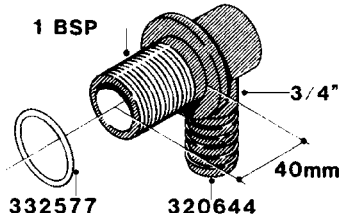

L0060

FITTINGS - BULKHEAD
L0060-HIN, 01:01:16

Page 1

Date 04.11.2017 13:05

parts-n°	order qty	description
141046	1	NUT 3/8" BSP
141341	1	NUT 1/4' BSP
240284	1	O-RING D82,5/75 X 3,5
320456	1	FITT.DK BULKHEAD 1"BSP DOUBLE
320467	1	FITT.DK BULKHEAD 1"BSP SINGLE
320471	1	FITT.DK NUT 1" BSP JAMB
320541	1	FITT.DK BULKHEAD 2-1/2'BSP SIN
320552	1	FITT.DK NUT 2-1/2' BSP JAMB
320644	1	FITT.DK ELB.3/4"HB X 1" BSP
320784	1	FITT.DK CAP 1-1/2" BSP
320795	1	FITT.DK NUT 1-1/2" BSP JAMB
320935	1	FITT.DK BULKHEAD 1/4' BSP SING
320946	1	FITT.DK BULKHEAD 3/8' BSP SING
321296	1	FITT.DK BULKHEAD 1/2" BSP SING
321307	1	FITT.DK NUT 1/2" BSP JAMB
321333	1	FITT.DK BULK 1-1/2" X 1"F BSP
330061	1	O-RING D16/D11X2,5
330072	1	O-RING D53.5/D45.5X4
330212	1	O-RING D19/D14X2.4 F.1/2"NUT
332577	1	O-RING D38/D30X4 F.1" PUR.
332592	1	O-RING D26/D20X3

WWW.ROLTRONIK.PL