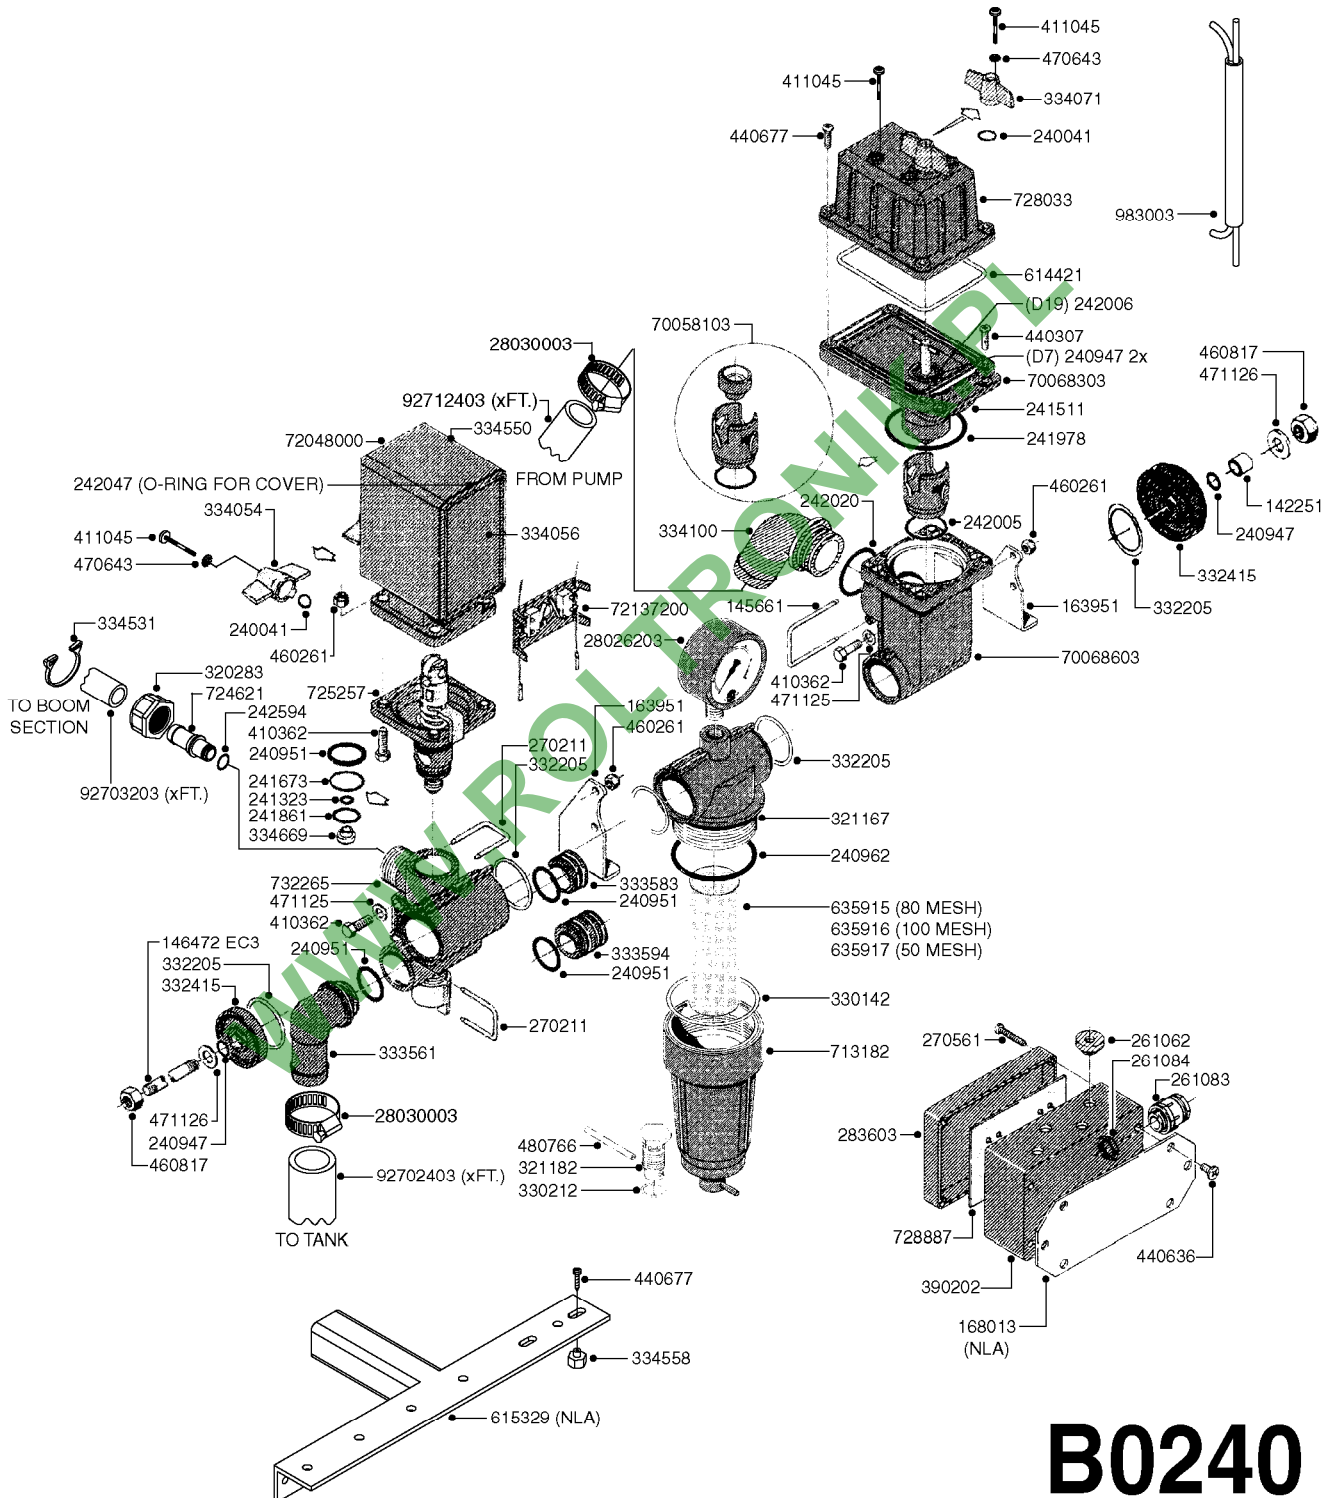

B0240

parts-n°	order qty	description
142251	1	BUSHING FOR LID
145661	1	FITT.DK S-61 FORK
146472	1	STUD BOLT M8X420
163951	1	MOUNT BRACKET FOR BK180 SECTIO
168013	1	MOUNT BRKT F.CONNECT BOX-NLA
240041	1	O-RING D15,1/10,3 X 2,4
240947	1	O-RING D7.3X2.4 NITRIL
240951	1	O-RING D21.2X3 NITRIL
240962	1	O-RING D57,2X3 NITRIL
241323	1	O-RING D5.3X2.4 NITRIL
241511	1	O-RING D18X2
241673	1	O-RING D22.1X1.6
241861	1	O-RING D15.3X2.4 VITON
241978	1	O-RING 64.5X3.0
242005	1	O-RING D32.1X1.6 NITRIL
242006	1	O-RING D22/D19 X 1.5
242020	1	O-RING 39.2 X 3 VITON
242047	1	O-RING 89.5 X 3.0 VITON
242594	1	O-RING D14 X 1.78 SCH.70-EPDM
261062	1	GROMMET
261083	1	GROMMET (PLASTIC)F.ELEC.CABLE
261084	1	NUT F.261083 GROMMET
270211	1	FITT.DK S25 FORK L=37.5
270561	1	SCREW W/SPRING ASSY. (QTY 1)
283603	1	LID F. SQ.BOX 120X80X15 MM
320283	1	FITT.DK NUT 3/4"BSP
321167	1	FILTER HOUSE S 63 X 4
321182	1	DRAIN PLUG F. FILTER 3/8 BSP
330142	1	O-RING D69X2
330212	1	O-RING D19/D14X2.4 F.1/2"NUT
332205	1	O-RING D43/39XD2
332415	1	COVER
333561	1	FITT.DK ELB.1" EC RETURN
333583	1	END PIECE FOR BYPASS
333594	1	CONNECTING PIECE F. BYPASS
334054	1	GRIP F.MAN.OP.EC ON/OFF RED
334056	1	COVER F/MOTOR HOUSE EC DIST.
334071	1	GRIP F.MAN.OP.EC PRESS.REG.RED
334100	1	FITT.DK S-61 ELB.1" 110 DEG.
334531	1	CLAMP HOSE PLASTIC 3/4"
334550	1	MOTOR HOUSE SECT VALVE
334558	1	NUT HEX PLASTIC INSERT
334669	1	VALVE CONE D14/D7-SH 63 WHITE
390202	1	CONN.BOX EC OPER.UNIT
410362	1	BOLT HEX 8.8 SS M6X20
411045	1	SCREW M4 X 16MM STAINLESS
440307	1	SCREW SHEET-METAL 3/4" NO. 10
440636	1	SCREW SHEET-METAL 1/2" NO 12
440677	1	SCREW F. PLASTIC 5X20 SS
460261	1	NUT HEX M6X1.00 LOCK DIN985 A2 SS
460817	1	NUT HEX M8 STAINLESS DIN 934
470643	1	WASHER LOCK
471125	1	WASHER M6U 6.4X14X1.2,A2 SS
471126	1	WASHER, M8, Ø16/ 8.4X 1.6, SS
480766	1	ROLL PIN D4 X 50 STAINLESS
614421	1	GASKET F/MOTOR HOUSE-ON/OFF TR
615329	1	BRACKET F.ESC CONTROL VALVES
635915	1	SCREEN BK180, 80 MESH
635916	1	SCREEN BK180, 100 MESH
635917	1	SCREEN BK180, 50 MESH
713182	1	FILTER CAP WITH DRAIN SCREW