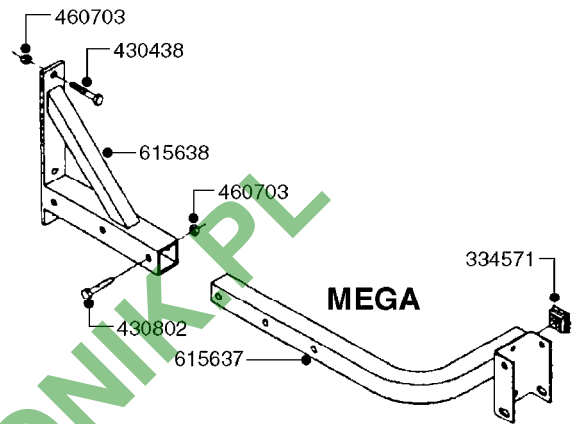

NK/LX/LY PRE-86

3PT TWIN