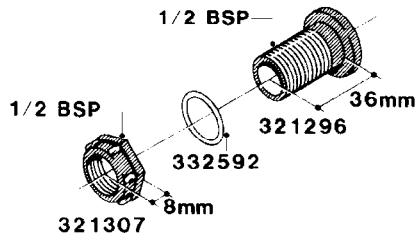

L0060

FITTINGS - BULKHEAD
L0060-HIN, 01:01:16

Page 1

Date 04.11.2017 13:05

parts-n°	order qty	description
141046	1	NUT 3/8" BSP
141341	1	NUT 1/4' BSP
240284	1	O-RING D82,5/75 X 3,5
320456	1	FITT.DK BULKHEAD 1"BSP DOUBLE
320467	1	FITT.DK BULKHEAD 1"BSP SINGLE
320471	1	FITT.DK NUT 1" BSP JAMB
320541	1	FITT.DK BULKHEAD 2-1/2'BSP SIN
320552	1	FITT.DK NUT 2-1/2' BSP JAMB
320644	1	FITT.DK ELB.3/4"HB X 1" BSP
320784	1	FITT.DK CAP 1-1/2" BSP
320795	1	FITT.DK NUT 1-1/2" BSP JAMB
320935	1	FITT.DK BULKHEAD 1/4' BSP SING
320946	1	FITT.DK BULKHEAD 3/8' BSP SING
321296	1	FITT.DK BULKHEAD 1/2" BSP SING
321307	1	FITT.DK NUT 1/2" BSP JAMB
321333	1	FITT.DK BULK 1-1/2" X 1"F BSP
330061	1	O-RING D16/D11X2,5
330072	1	O-RING D53.5/D45.5X4
330212	1	O-RING D19/D14X2.4 F.1/2"NUT
332577	1	O-RING D38/D30X4 F.1" PUR.
332592	1	O-RING D26/D20X3

WWW.ROLTRONIK.PL