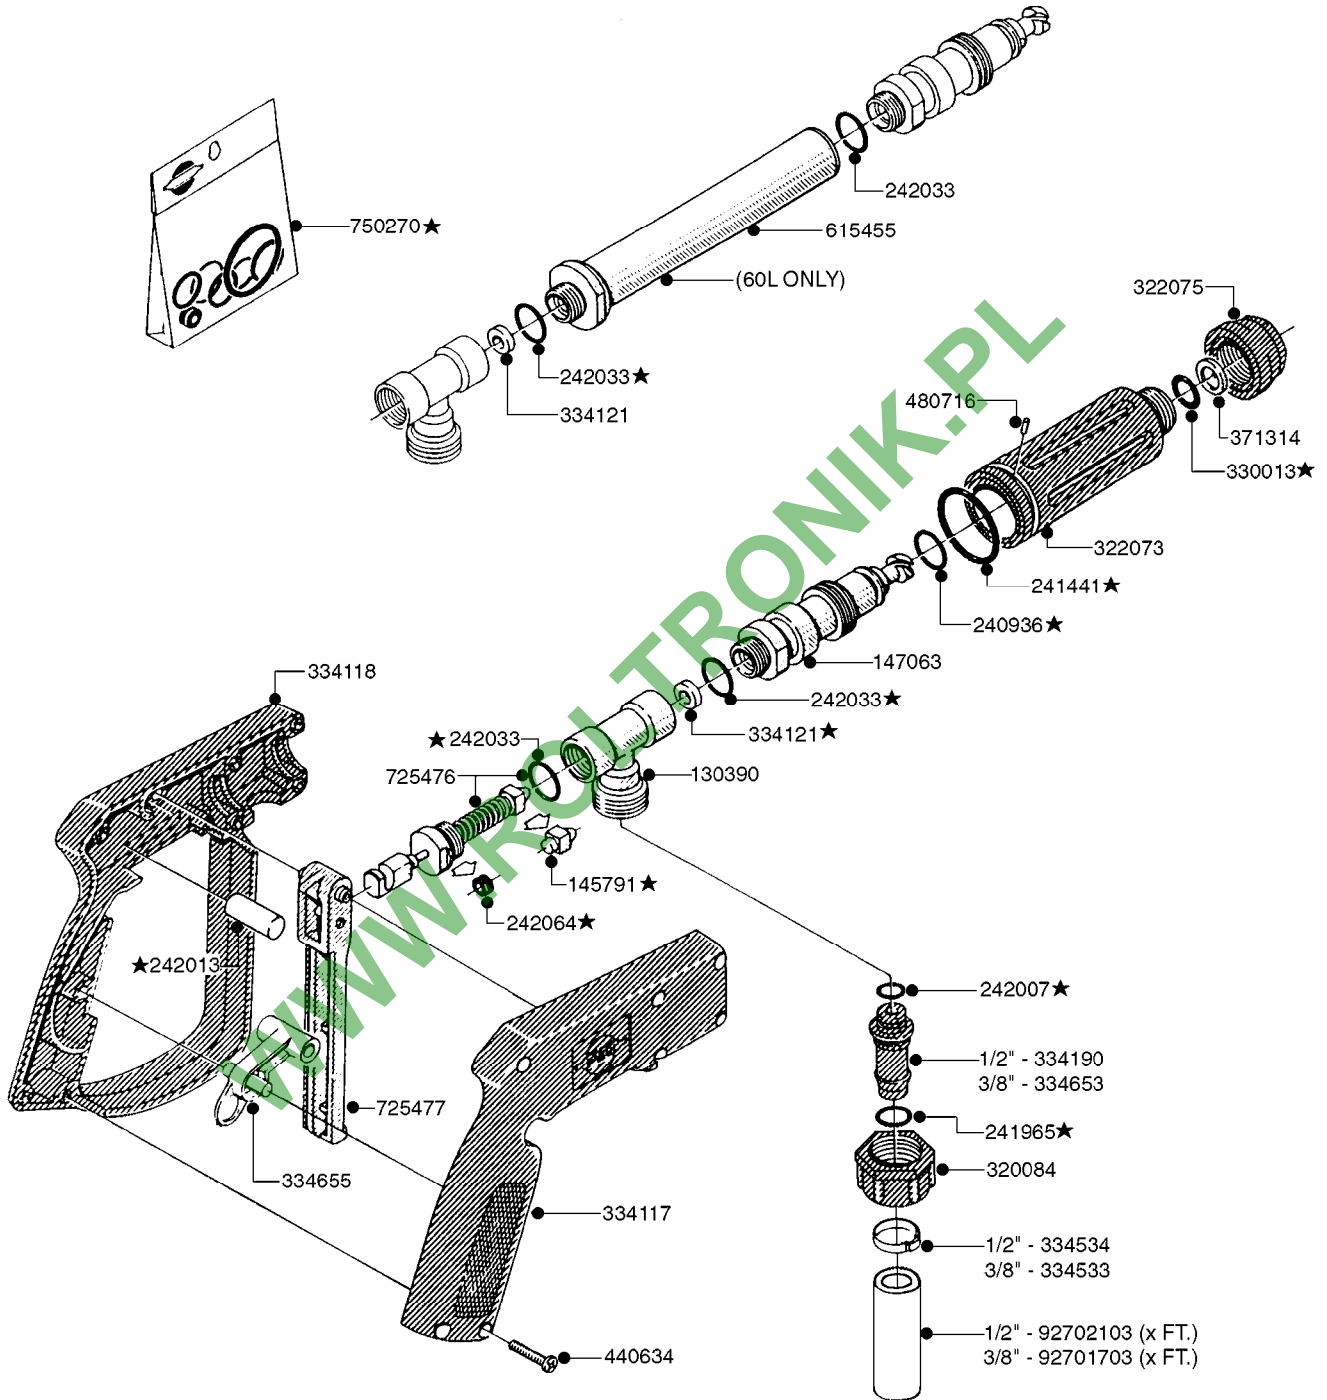

COMPLETE ASSEMBLY:
843197 - 60L
843196 - 60S

COMPLETE ASSEMBLIES
WHOLEGOODS ITEMS

K0480

HANDGUN TYPE 60S/60L POST 95
K0480-HIN, 01:01:16

Page 1

Date 04.11.2017 13:05

parts-n°	order qty	description
130390	1	TEE 3/8'X 1/2' BSP F.TYPE 60S
145791	1	CONE FOR ON/OFF
147063	1	SWIRL F.SPRAY GUN TYPE 60
240936	1	O-RING D13.3X2.4 NITRIL
241441	1	O-RING D29.3X3
241965	1	O-RING 12.1 X 1.6
242007	1	O-RING D9.1X1.6
242013	1	SPRING RUBBER F/TRIGGER
242033	1	O-RING
242064	1	SLEEVE RUBBER 3X8X4MM
320084	1	FITT.DK NUT 1/2" BSP
322073	1	HOUSING F.SWIRL TYPE 60S H.G.
322075	1	HOUSING F. NOZZLE
330013	1	O-RING D15/D10X2.5 F.3/8"NUT
334117	1	HANDLE PIECE RIGHT F.60S/60L
334118	1	HANDLE PIECE LEFT F.60S/60L
334121	1	SEAT FOR ON-OFF TYPE
334190	1	FITT.DK HB 1/2' F. PISTOL 60S
334533	1	CLAMP HOSE PLASTIC 3/8"
334534	1	CLAMP HOSE PLASTIC 1/2"
334653	1	FITT.DK HB 3/8' F.HANDGUN
334655	1	TRIGGER SAFETY F.60S/60L GUN
371314	1	NOZZLE CERAMIC 1099-20
440634	1	SCREW 5/8"
480716	1	PIN D3X6 STAINLESS
615455	1	TUBE F.LANCE TYPE 60L
725476	1	SPINDLE
725477	1	TRIGGER
750270	1	GASKET KIT F.SPRAY GUN
843196	1	GUN, MODEL 60S
843197	1	HANDGUN KIT TYPE 60 LONG
92701703	1	HOSE R X3/8" X300PSI WP X0012"
92702103	1	HOSE R X1/2" X300PSI WP X0012"

WWW.POLTRONIK.PL