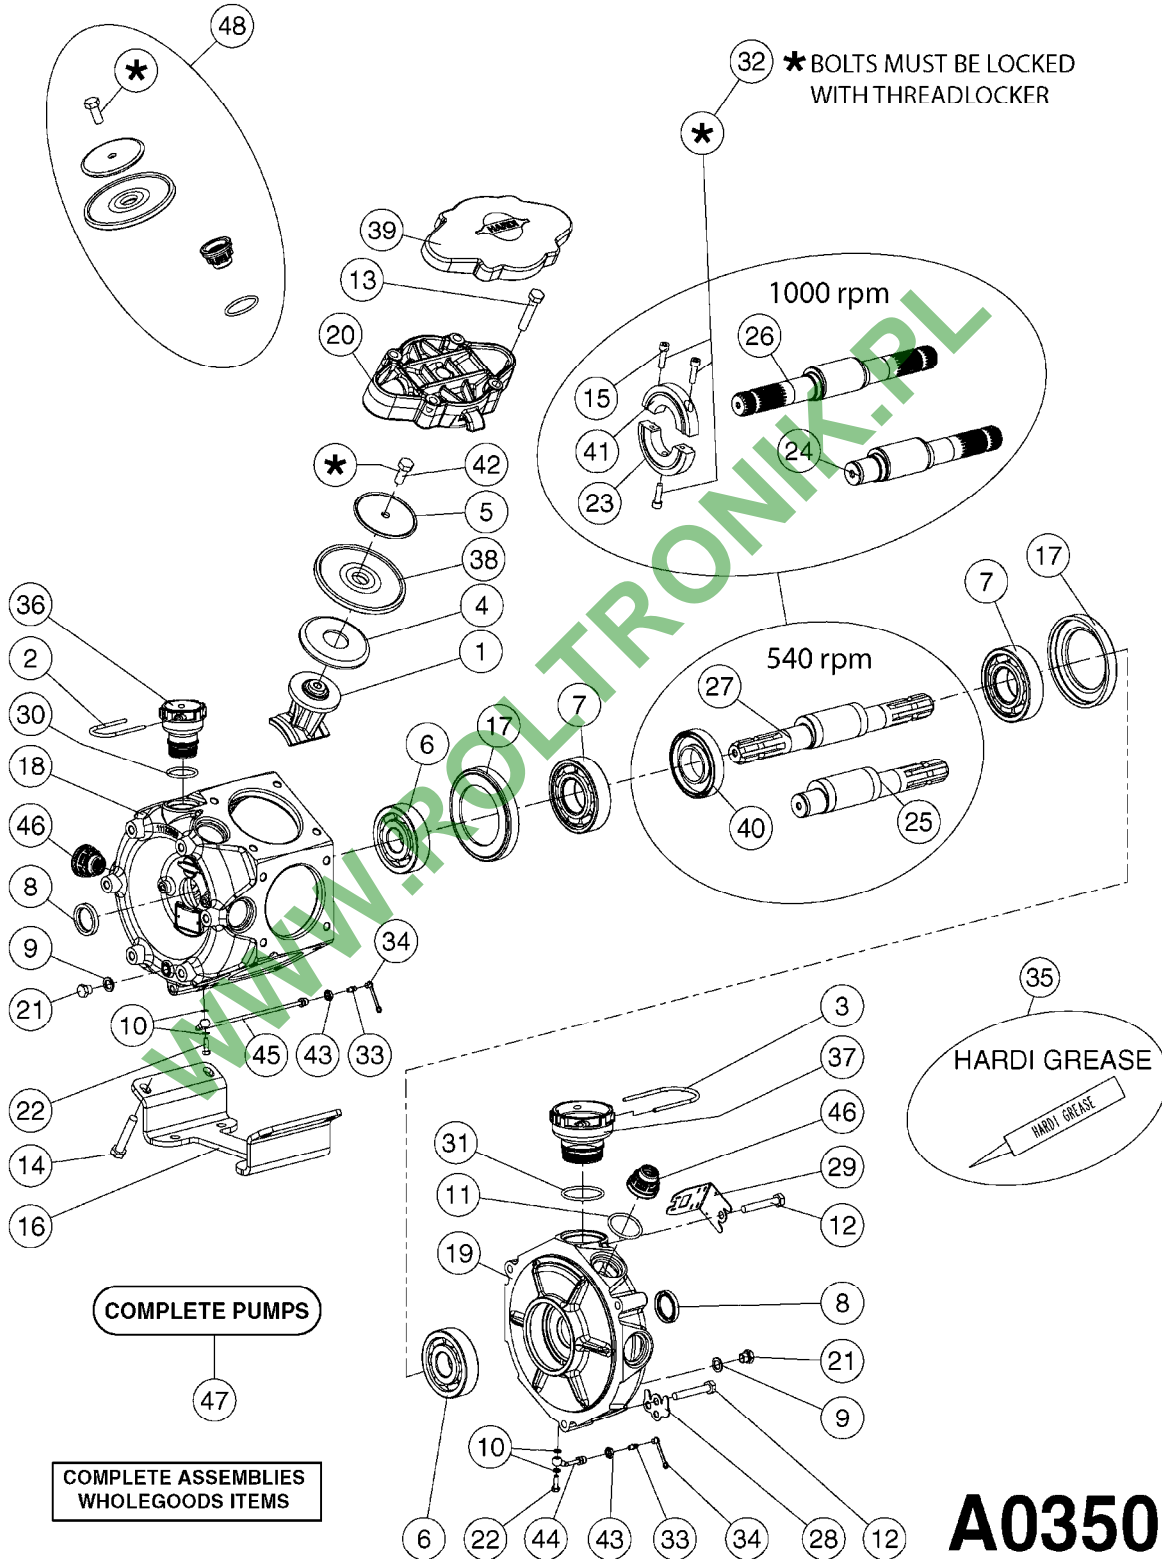

PUMP - 464 540/1000 RPM
A0350-HIN, 22:02:16

Page

1

Date

04.11.2017 13:04

Pos.	parts-n°	order qty	description
1	111622	1	CONNECTING ROD 463/5.5MM
1	111623	1	CONNECTING ROD 463/10MM
1	111624	1	CONNECTING ROD 463/12MM
1	111645	1	CONNECTING ROD 463/6.5MM
2	145996	1	FITT.DK S-67 FORK
3	145997	1	FITT.DK S-93 FORK
4	161012	1	DIAPHRAGM BACKING DISC F. 463
5	161175	1	DIAPHRAGM DISC 463/464 PUMP
6	210221	1	BEARING BALL 6407
7	210232	1	BEARING BALL 6310
8	210243	1	SEAL OIL 35 X 47 X 7
9	241404	1	DOWTY SEAL 1/4"
10	242374	1	WASHER Ø10/Ø6X1 COPPER
11	330072	1	O-RING D53.5/D45.5X4
12	421072	1	BOLT HEX 8.8 RAW M10X65
13	430312	1	BOLT HEX 8.8 RAW M12X60
14	430437	1	BOLT HEX 8.8 RAW M12X65
15	450995	1	BOLT ALLEN M8X30 DIN 912 RAW
16	614628	1	FOOT F. 46X PUMP, RED
17	11171900	1	CONROD RING 364/464 MACHINED
18	11172200	1	PUMP HOUSE 464 MACHINED 5/4" BSP RED
19	11172600	1	FRONTPART 464 MACHINED 2" BSP RED
20	11173000	1	VALVE COVER.463/464 MACHINED RED
21	14010400	1	PLUG 1/4" BSP
22	14120400	1	BANJOBOLT M6 X 19
23	14120700	1	COUNTERWEIGHT 364/464-1000
24	14137300	1	CRANKSHAFT 364/464-5.5 1000
24	14137400	1	CRANKSHAFT 364/464-6.5 1000
25	14137600	1	CRANKSHAFT 364/464-10
25	14137700	1	CRANKSHAFT 464-12
26	14137900	1	CRANKSHAFT 364/464-5.5 GG 1000
26	14138000	1	CRANKSHAFT 364/464-6.5 GG 1000
27	14138200	1	CRANKSHAFT 364/464-10 GG
27	14138300	1	CRANKSHAFT 464-12 GG
28	16383000	1	GREASE NIPPLE PLATE 464
29	16390600	1	BRACKET FOR RPM SENSOR
30	24266600	1	O-RING D 38,0 X 4,0 70SH.NITR
31	24266800	1	O-RING D 54,0 X 4,0 70SH.NITR
32	28045503	1	LOCTITE 262 .5ML (.017oz.)
33	28163300	1	GREASE NIPPLE H1 M6X1 DIN 7412
34	28163400	1	CAP F. GREASENIPPLE YELLOW M6X1
35	28164600	1	HARDI PUMP GREASE S3 V550L 1
36	32242200	1	FITTING S67 5/4" KON. RG 2014
37	32242400	1	FITTING S93 2" KON. RG 2014
38	33511600	1	DIAPHRAGM PUMP 463/464 PUMP PUR
39	33524000	1	COVER PLASTIC 464 PUMP
40	33527200	1	GREASE SPLIT 364/464
41	39136200	1	HALFPART 364/464-1000
42	43099200	1	BOLT HEX SS M12 X 30 DIN933 A4
43	46134000	1	NUT HEX M10x1 H=2.3 NV=14 ELZIN
44	61097000	1	BANJOTUBE SHORT 464 COMPL.
45	61097100	1	BANJOTUBE LONG 464 COMPL.
46	72043600	1	VALVE FOR 462/463
47	72993500	1	PUMP 464-12-540, CM
47	72993600	1	PUMP 464-6.5 MED-2-1000
47	82168700	1	PUMP 464-12 540 OFFSET PORTS
47	82168800	1	PUMP 464 6.5 1000 OFFSET PORTS
47	82169000	1	PUMP 464-10-MOD-2-540
48	75586000	1	PUMP KIT 464