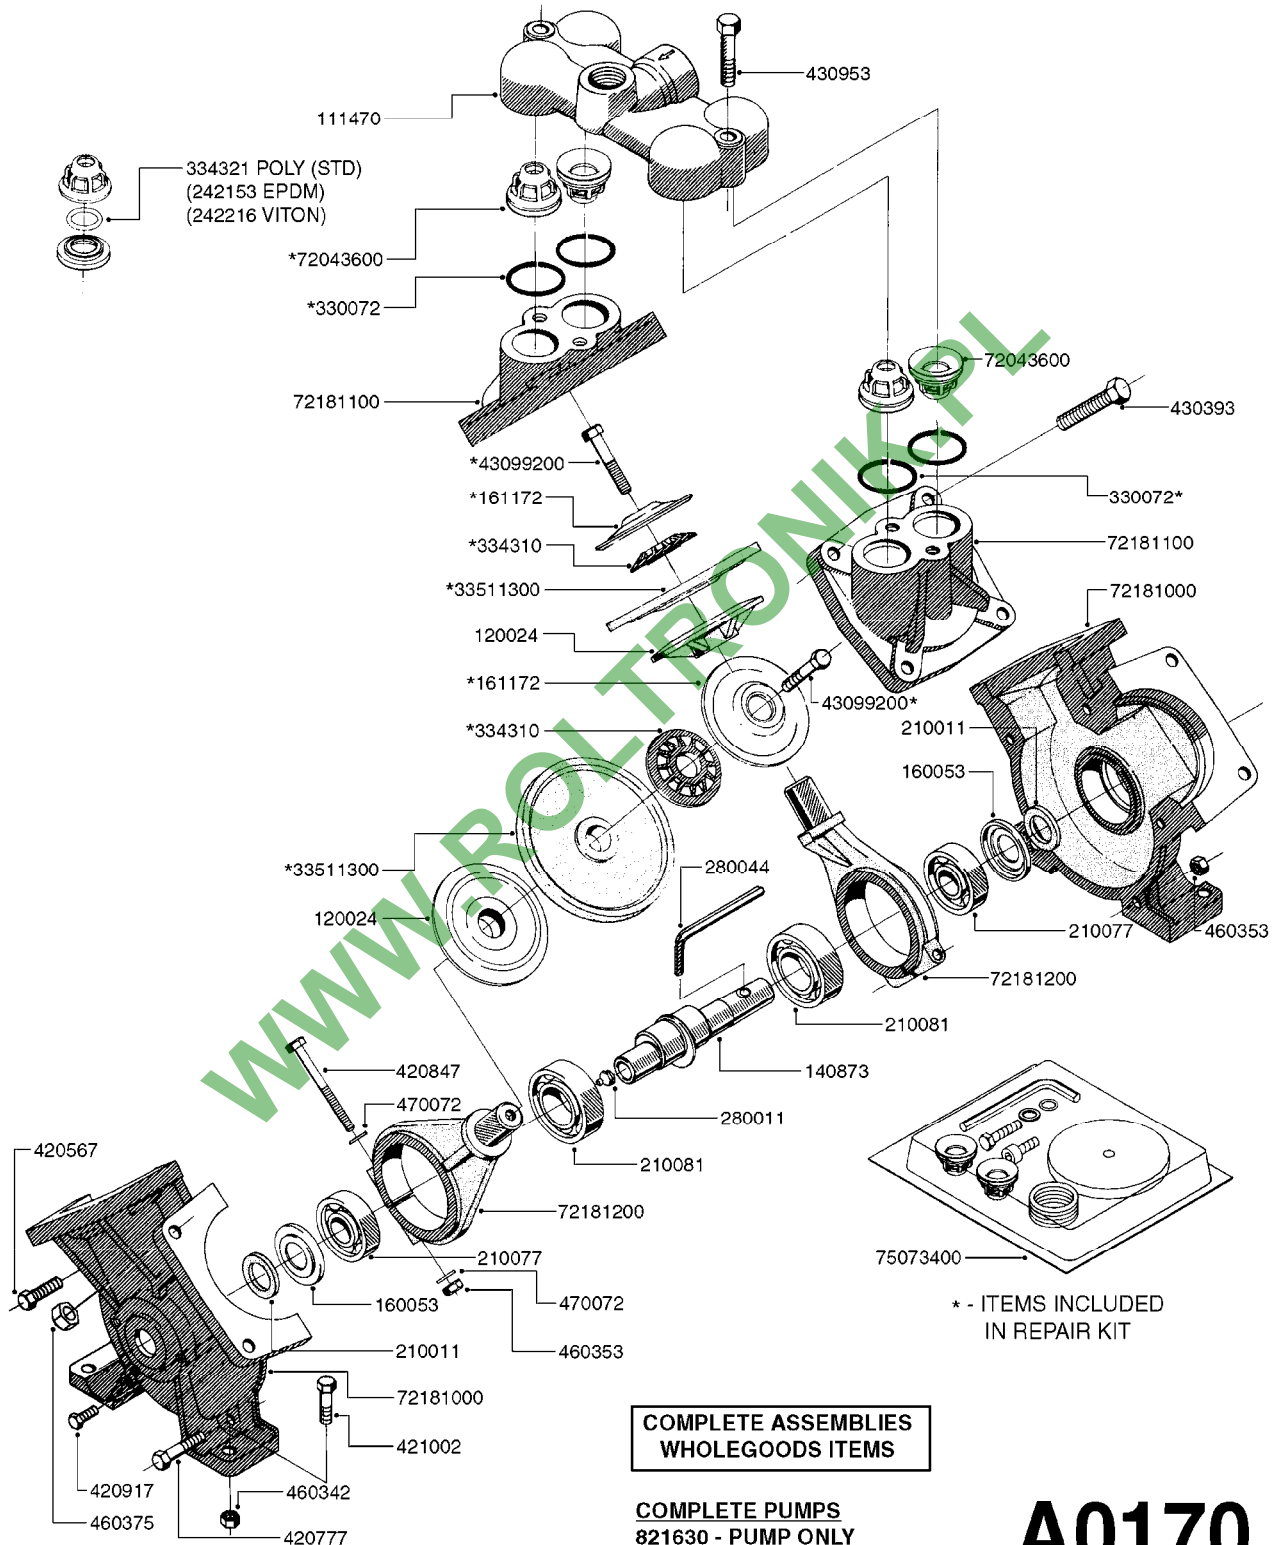

COMPLETE ASSEMBLIES
WHOLEGOODS ITEMS

COMPLETE PUMPS
821630 - PUMP ONLY
10396003 - WITH PTO & DAMPER

A0170

PUMP - 1203 W/MOUNTING BASE
A0170-HIN, 01:01:16

Page 1

Date 04.11.2017 13:04

parts-n°	order qty	description
111470	1	VALVE CHAMBER 1202
120024	1	DIAPHRAGM BACK DISC 1200-1300
140873	1	CRANK SHAFT MODEL 1202-9MM
160053	1	DUST PLATE
161172	1	DIAPHRAGM DISC F. 1203/1303
210011	1	SEAL FELT D39/23 X 4
210077	1	BEARING BALL 6305
210081	1	BEARING BALL 6307
242153	1	O-RING D26X4 EPDM
242216	1	O-RING VITON F/1202/1302/462
280011	1	GREASE NIPPLE 1/8" SAE H TR
280044	1	KEY HEXAGON W6 3/16"
330072	1	O-RING D53.5/D45.5X4
334310	1	NYLON WASHER 1202/1302/462
334321	1	O-RING POLY. 34.0x26.0x4.0
420567	1	BOLT HEX 8.8 DEL M8X30 FT
420777	1	BOLT HEX 8.8 RAW M8X50
420847	1	BOLT HEX 8.8 DEL M8X85
420917	1	BOLT HEX 8.8 RAW M8X12 FT
421002	1	BOLT HEX 8.8 DEL M10X30 FT DIN933
430393	1	BOLT HEX 8.8 RAW M12X50
430953	1	BOLT, M12 X 55 8.8
460342	1	NUT HEX M10 DEL DIN934
460353	1	NUT HEX M8 BLACK
460375	1	NUT HEX M12 BLACK
470072	1	WASHER D15/D8X.5 LOCK
821630	1	PUMP 1203/9 540RPM
10396003	1	PUMP 1203 C/W PTO 540 RPM
33511300	1	DIAPHRAGM 1202-1303 POLY 2006
43099200	1	BOLT HEX SS M12 X 30 DIN933 A4
72043600	1	VALVE FOR 462/463
72181000	1	HOUSING, PUMP, 1203 RED
72181100	1	DIAPHRAGM COVER 1203/1303+BLTS
72181200	1	CONNECTING ROD FOR 1203 W/M12
75073400	1	PUMP KIT 1203 MM "06"

WWW.ELEKTRONIK.PL