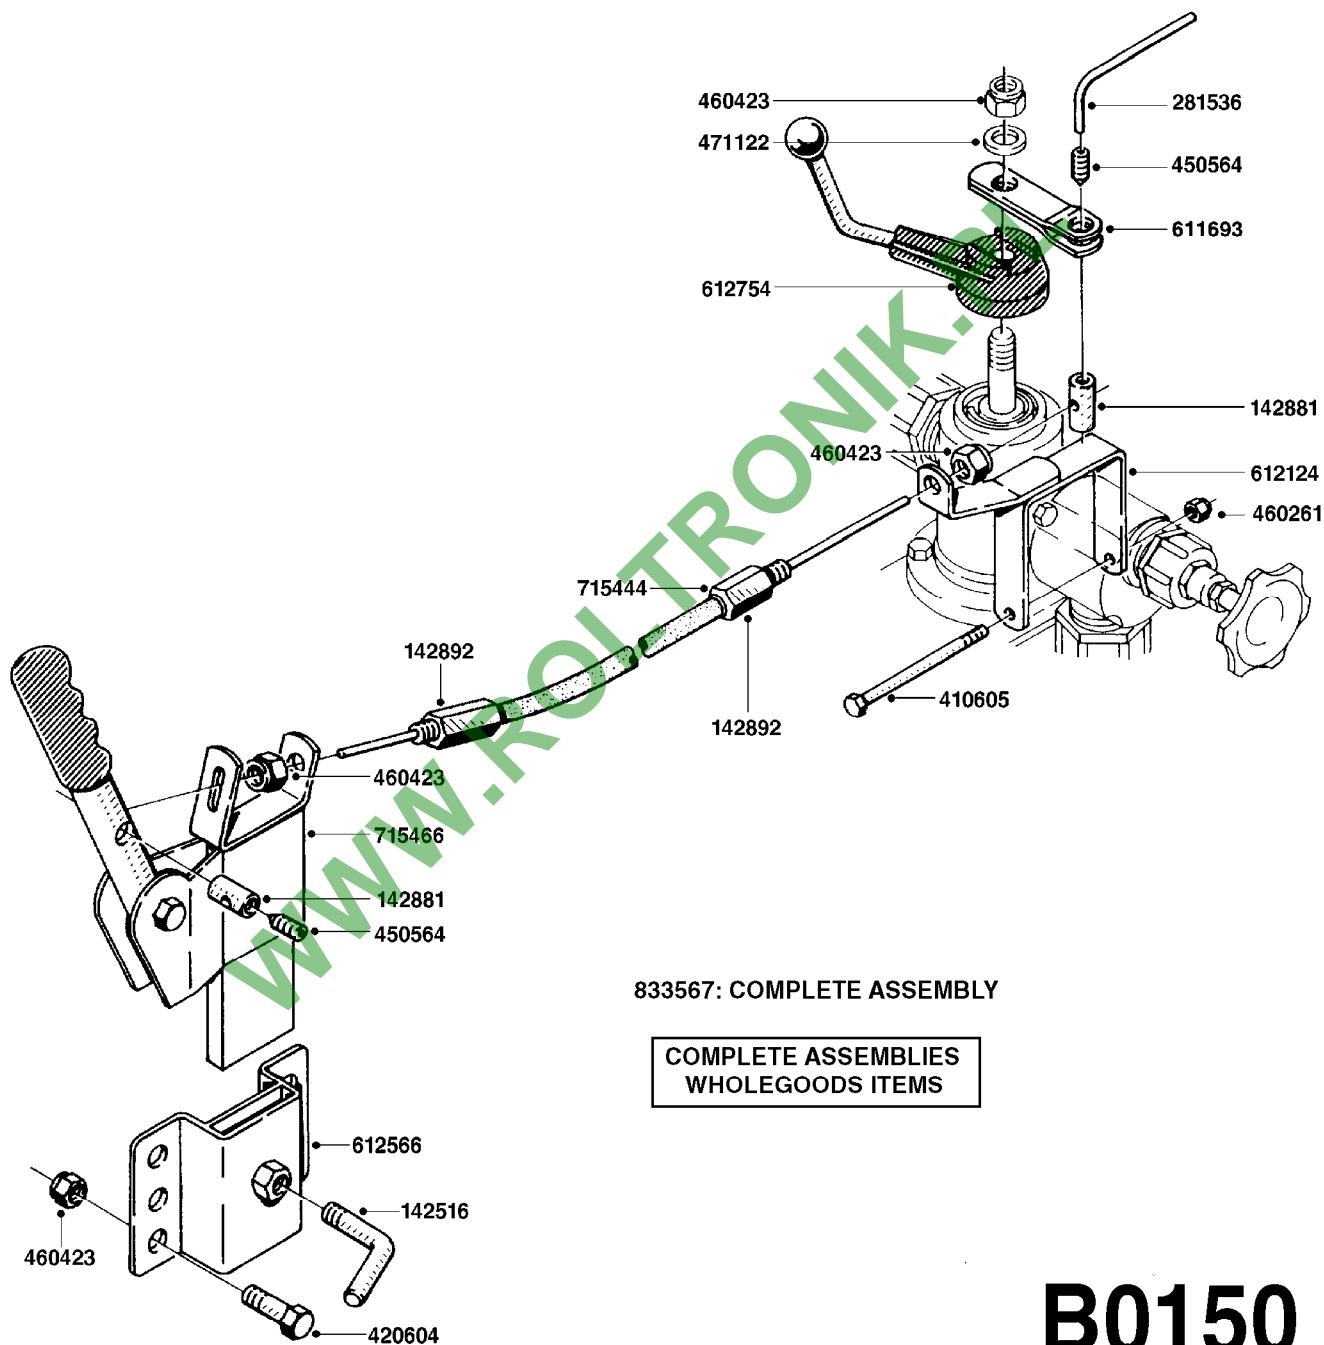

BK-180 REMOTE CONTROL CABLE  
B0150-HIN, 01:01:16

Page 1

Date 04.11.2017 13:04

parts-n°	order qty	description
142516	1	SCREW SET M10 BENT F. LOCKING
142881	1	WIRE HOLDER FOR REMOTE CONTROL
142892	1	END NIPPLE F.REMOTE CABLE
281536	1	ALLEN WRENCH 3MM
410605	1	BOLT HEX 8.8 DEL M6X80
420604	1	BOLT HEX 8.8 DEL M10X25 FT DIN933
450564	1	SCREW M6X12 ALLEN
460261	1	NUT HEX M6X1.00 LOCK DIN985 A2 SS
460423	1	NUT HEX M10X1.50 LOCK DIN985A2 SS
471122	1	WASHER, M10, Ø20/10.5X 2.0, SS
611693	1	ARM FOR REMOTE CONTROL BK180
612124	1	BRACKET FOR OP.UNIT F REM.CTR
612566	1	MOUNT BRACKET F.FAN CABLE ASSY
612754	1	HANDLE FOR REMOTE CONTROL
715444	1	REMOTE CONTROL CABLE COMPLETE
715466	1	MOUNTING PLATE
833567	1	REMOTE CONTROL ON/OFF BK 180