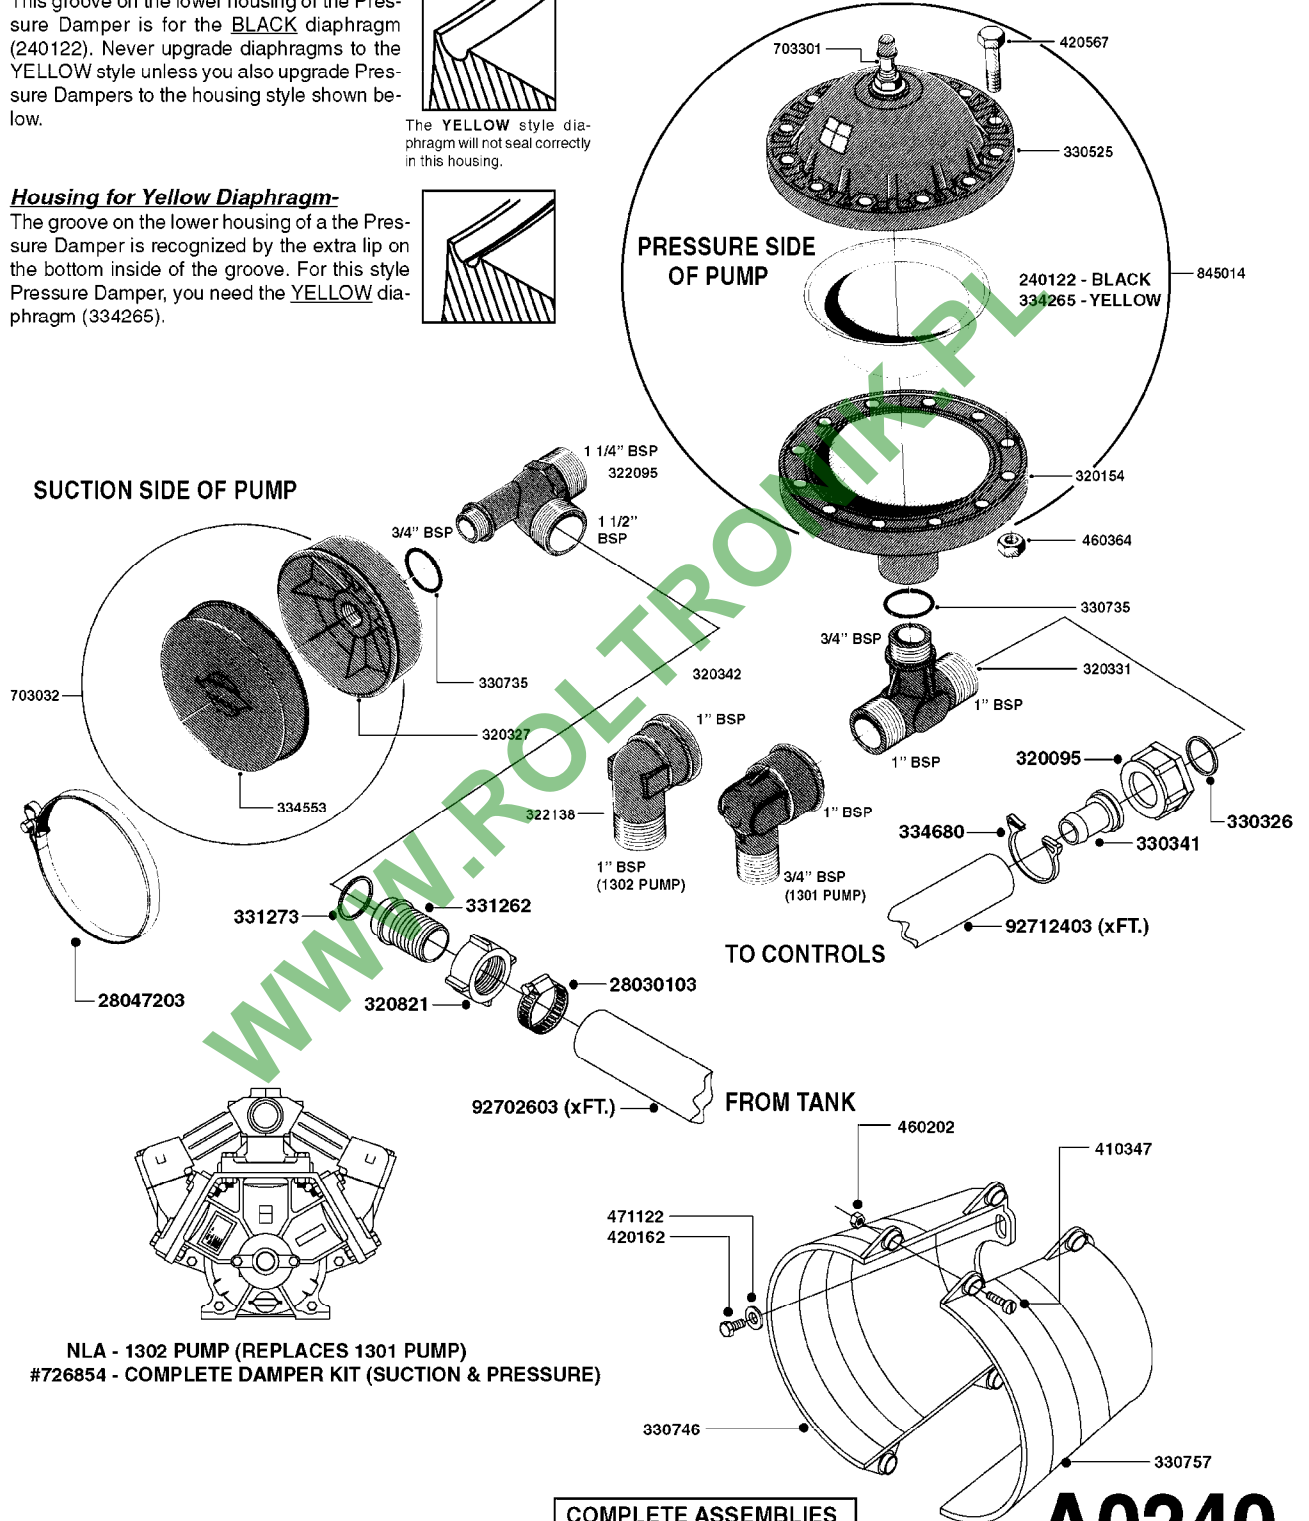

Housing for Yellow Diaphragm:

The groove on the lower housing of a the Pressure Damper is recognized by the extra lip on the bottom inside of the groove. For this style Pressure Damper, you need the YELLOW diaphragm (334265).