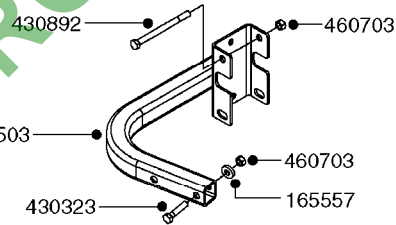

NEW NAVIGATOR