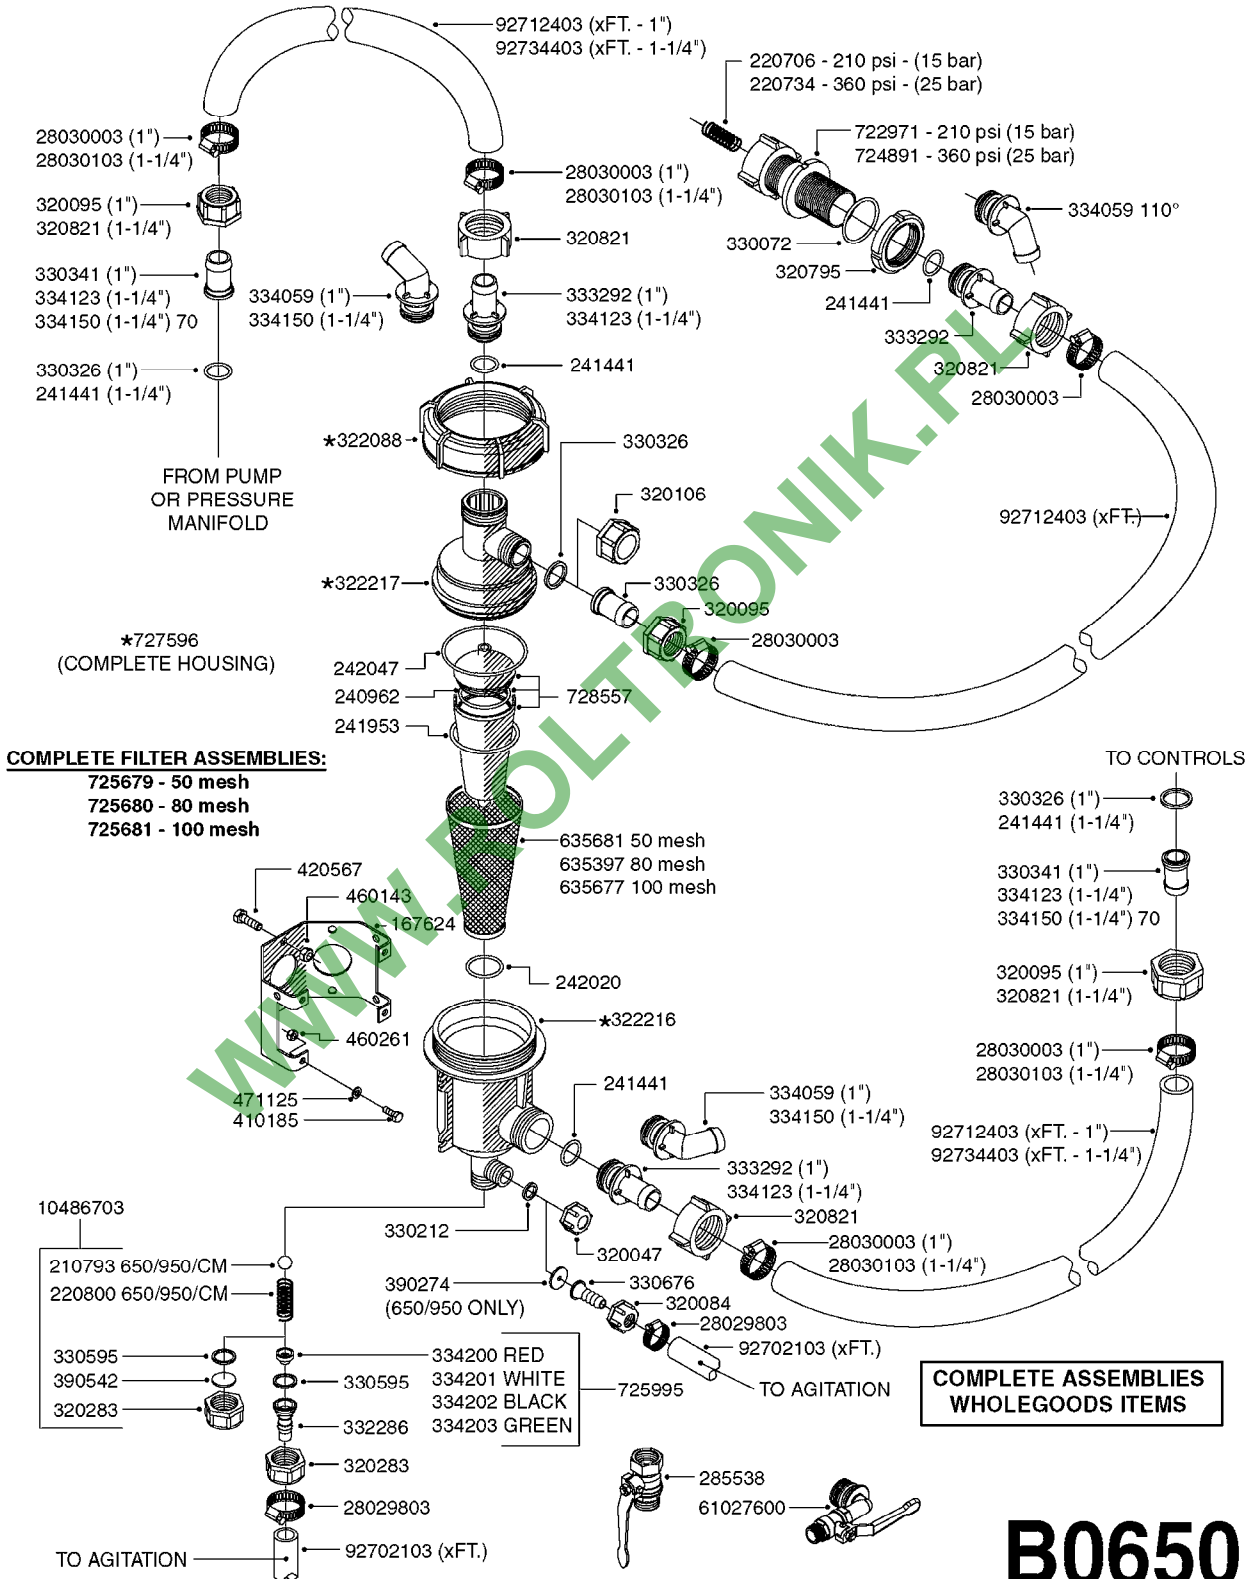

B0650

parts-n°	order qty	description
10486703	1	KIT F.UPDATING SCF
167624	1	MOUNT BRACKET F. SCF
210793	1	BALL F.SCF
220706	1	SPRING SCF 12 BAR
220734	1	SPRING SCF 25 BAR
220800	1	SPRING F.SCF
240962	1	O-RING D57,2X3 NITRIL
241441	1	O-RING D29.3X3
241953	1	O-RING D73,03X3,53 VITON
242020	1	O-RING 39.2 X 3 VITON
242047	1	O-RING 89.5 X 3.0 VITON
28029803	1	CLAMP HOSE GEAR P1/2" 6708
28030003	1	CLAMP HOSE GEAR P1" 6716
28030103	1	CLAMP HOSE GEAR P5/4-S1.5"6724
285538	1	BALL VALVE 3/4" BSP
320047	1	FITT.DK CAPNUT 1/2" BSP
320084	1	FITT.DK NUT 1/2" BSP
320095	1	FITT.DK NUT 1" BSP
320106	1	FITT.DK CAPNUT 1" BSP
320283	1	FITT.DK NUT 3/4"BSP
320795	1	FITT.DK NUT 1-1/2" BSP JAMB
320821	1	FITT.DK NUT 1-1/2" BSP
322088	1	NUT LARGE F.SCF BODY
322216	1	SCF HOUSING (THREADED) F.GROVE
322217	1	SCF TOP (THREADED) W/GROVE
330072	1	O-RING D53.5/D45.5X4
330212	1	O-RING D19/D14X2.4 F. 1/2"NUT
330326	1	O-RING D30/D24X2 F.1"NUT
330341	1	FITT.DK HB 1" F. 1" NUT
330595	1	O-RING D24.6/D20X2.1 -3/4"
330676	1	FITT.DK HB 3/8" F. 1/2" NUT
332286	1	FITT.DK HB 1/2" F. 3/4" NUT
333292	1	FITT.DK HB 1"O'RING F.1-1/2"
334059	1	FITT.DK EL 1" 110 DEG.F.1-1/2"
334123	1	FITT.DK HB 1-1/4"O-RNG F.1-1/2"
334150	1	FITT.DK HB 1-1/4" 110 F.1-1/2"
334200	1	ORFICE 3MM FOR SCF RED
334201	1	ORFICE 4MM FOR SCF WHITE
334202	1	ORFICE 5MM FOR SCF BLACK
334203	1	ORFICE 6MM FOR SCF GREEN
390274	1	ORIFICE ID4.0/18/1.5
390542	1	PLUG WASHER FOR 3/4'CAP NUT
410185	1	BOLT HEX 8.8 DEL M6X16
420567	1	BOLT HEX 8.8 DEL M8X30 FT
460143	1	NUT HEX M8X1.25 LOCK DIN985A2 SS
460261	1	NUT HEX M6X1.00 LOCK DIN985 A2 SS
471125	1	WASHER M6U 6.4X14X1.2,A2 SS
61027600	1	VALVE 1/2"BSP ASSY S5390
635397	1	SCREEN SCF 80 MESH
635677	1	SCREEN SCF 100 MESH
635681	1	SCREEN SCF 50 MESH
722971	1	SAFETY VALVE SCF 217PSI (15BAR)
724891	1	SAFETY VALVE SCF 25 BAR
725679	1	SCF ASSY.50 W/THREADED TOP CAP
725680	1	SCF ASSY.80 W/THREADED TOP CAP
725681	1	SCF ASSY.100 W/THREADED CAP
725995	1	BAG FOR SCF
727596	1	SCF HOUSING COMPLETE
728557	1	CONE F.SCF RED
92702103	1	HOSE R X1/2" X300PSI WP X0012"
92712403	1	HOSE R X1" X300PSI WP X0012"