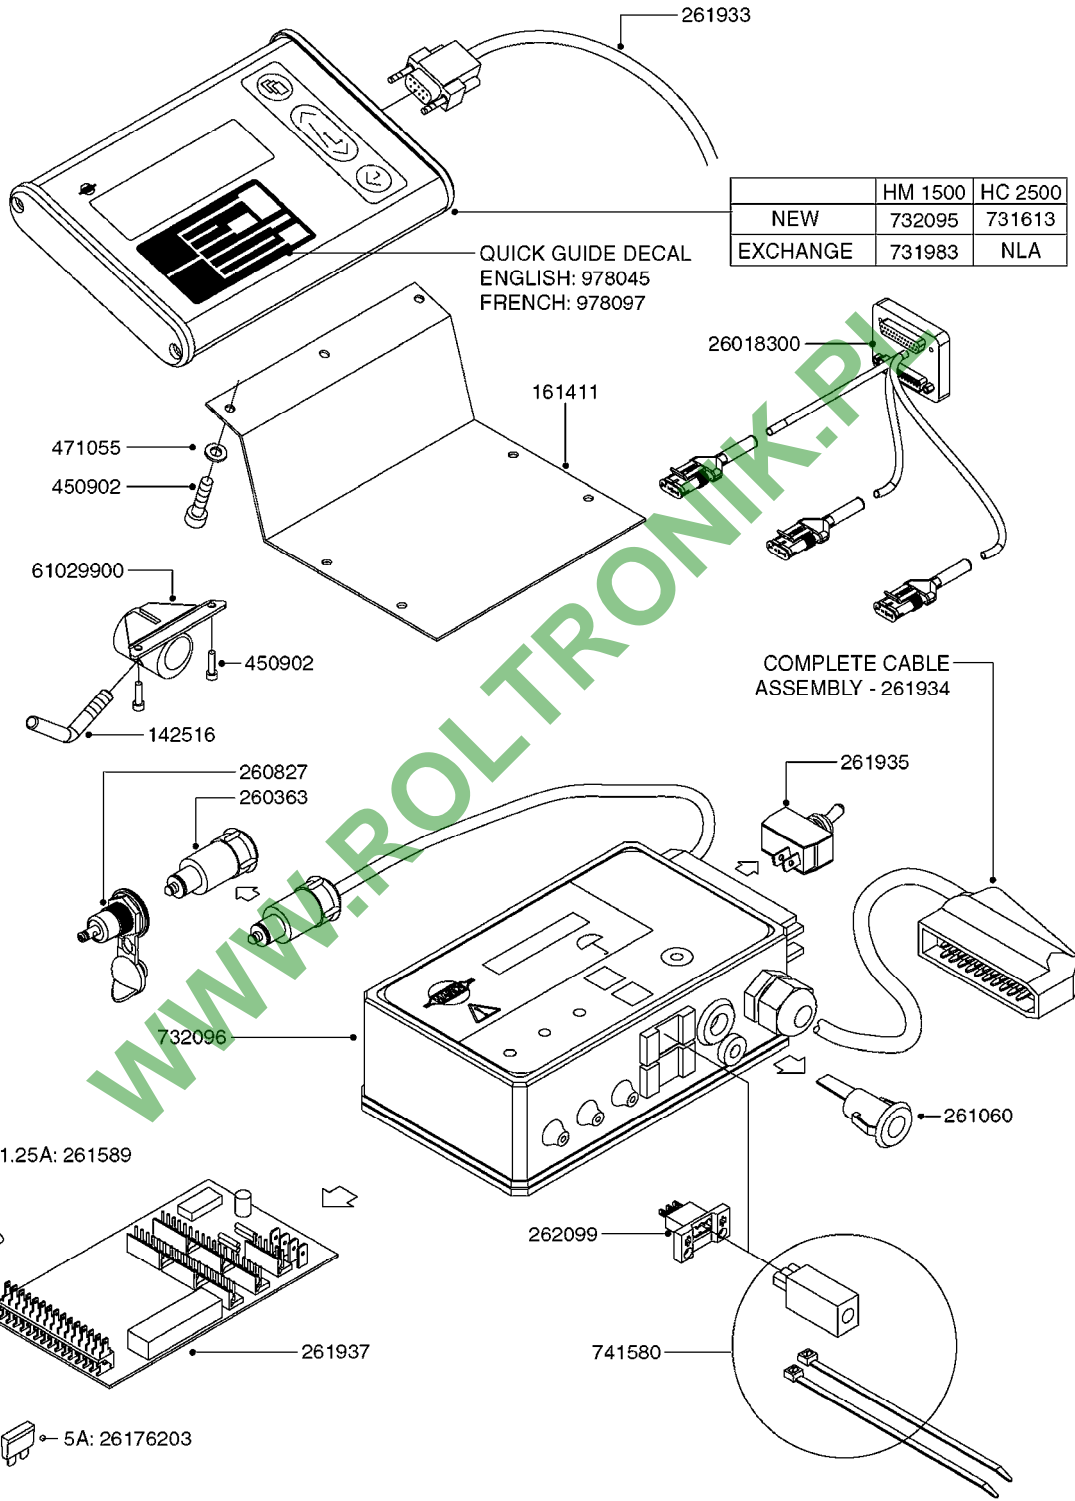

M0090

HC 2500/HM1500 DISPLAY/SCANBOX
M0090-HIN, 01:01:16

Page 1

Date 04.11.2017 13:05

parts-n°	order qty	description
142516	1	SCREW SET M10 BENT F. LOCKING
161411	1	MT.BRK. HC2500/HM1500 DISPLAY
26018300	1	ADAPTOR 2500 FOR SPRAYBOX II 39-PIN/REPLACES SCANBOX
260363	1	PLUG 2 POLE 12V
260827	1	PLUG F.EC ATTACHMENTS
261060	1	PLUG F.EC ATTACHMENTS
261589	1	FUSE 5 X 20 1.25 AMP
26176203	1	FUSE 5.0A QUICK-ACT.
261933	1	CABLE W/PLUG 2X25 L=71"
261934	1	CABLE W/PLUG 18X0.5MM L=79"
261935	1	SWITCH 2 POLE
261937	1	CIRCUIT BOARD F. SCANBOX
262099	1	PLUG SOCKET 3-POLE 2.5/3
450902	1	BOLT ALLEN HEAD M4 X 16MM
471055	1	WASHER D4.1/7.6 X 0.9
61029900	1	BRACKET FOR HC2500
731613	1	DISPLAY HC2500 NEW
731983	1	DISPLAY HM1500 REFURBISHED
732095	1	DISPLAY HM1500 NEW
732096	1	SCANBOX F.HM1500/HC2500
741580	1	PLUG 3-POLE 2.5/3
978045	1	DECAL QUICK GUIDE 1500/2500
978097	1	DECAL QUICK GUIDE 1500/2500 FR

WWW.ROLTRONIK.PL