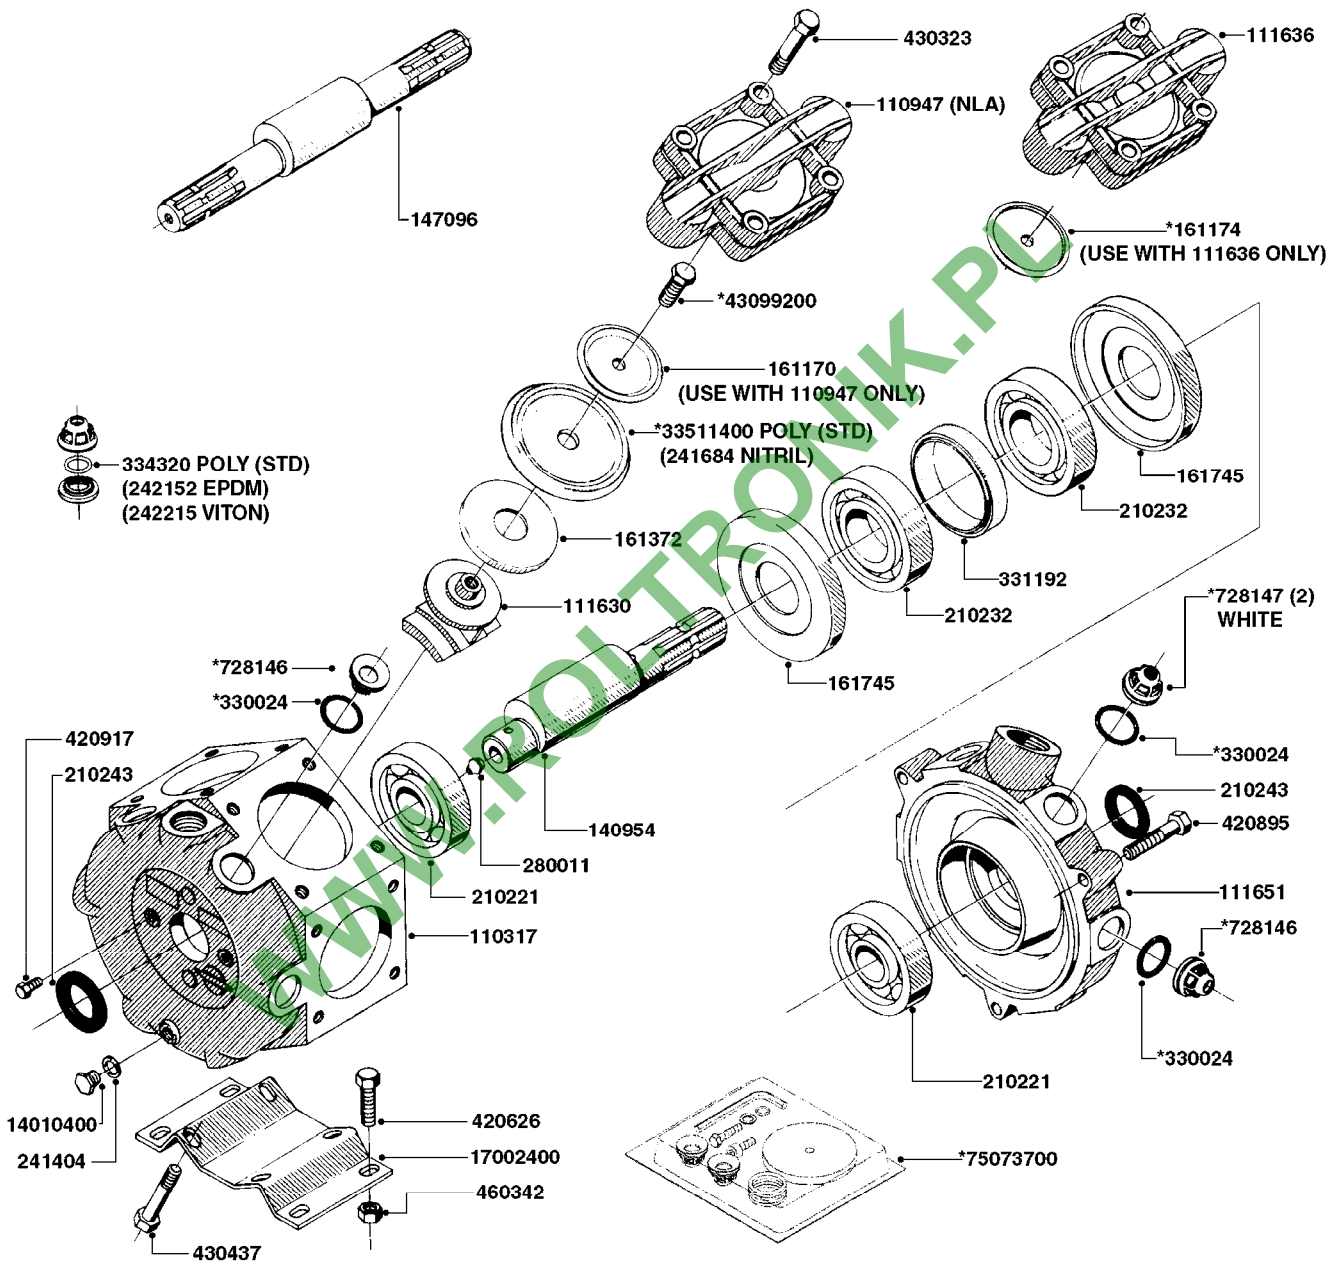

REPLACED BY 364 PUMPS
SEE PAGE A0280

A0250

PUMP - 361 W/MOUNTING BASE
A0250-HIN, 17:03:16

Page 1

Date 04.11.2017 13:04

parts-n°	order qty	description
110317	1	PUMP CASING MODEL 360/361 PNTD
110947	1	VALVE COVER MDL 361 (PAINTED)
111630	1	CONNECTING ROD 363/364-10 PUMP
111636	1	VALVE COVER 363 HEAVY DUTY
111651	1	CASTING F.363 1.5" PUMP(FRONT)
140954	1	CRANK SHAFT MODEL 360/361
147096	1	CRANK SHAFT 361/9.5 THROUGH
161170	1	DIAPH UPPER DISC, 321/361/363
161174	1	DIAPHRAGM DISC SS 361/363/364 PUMP
161372	1	DIAPHRAGM BACKING DISC, 320-361
161745	1	METAL SPACER F.363/463
210221	1	BEARING BALL 6407
210232	1	BEARING BALL 6310
210243	1	SEAL OIL 35 X 47 X 7
241404	1	DOWTY SEAL 1/4"
241684	1	DEICER PARTS: DIAPHRAGM MODEL 361 NITRIL
242152	1	O-RING D18.2X3 EPDM
242215	1	O-RING D18X3 VITON
280011	1	GREASE NIPPLE 1/8' SAE H TR
330024	1	O-RING D41,1/D34.5 X 3,5
331192	1	SPACER, MODEL 361/363
334320	1	O-RING D18X3 POLYURETHANE
420626	1	BOLT HEX 8.8 DEL M10X20 FT
420895	1	BOLT HEX 8.8 RAW M10X60
420917	1	BOLT HEX 8.8 RAW M8X12 FT
430323	1	BOLT HEX 8.8 DEL M12X60
430437	1	BOLT HEX 8.8 RAW M12X65
460342	1	NUT HEX M10 DEL DIN934
728146	1	VALVE FOR 361(726890/707932)
728147	1	VALVE FOR 361 WHITE WITH HOLE
14010400	1	PLUG 1/4" BSP
17002400	1	FOOT F. 36X PUMP, RED
33511400	1	DIAPHRAGM PUMP 361/361/363/364 PUR
43099200	1	BOLT HEX SS M12 X 30 DIN933 A4
75073700	1	PUMP KIT 361/363 "06"

WWW.ELEKTRONIK.PL