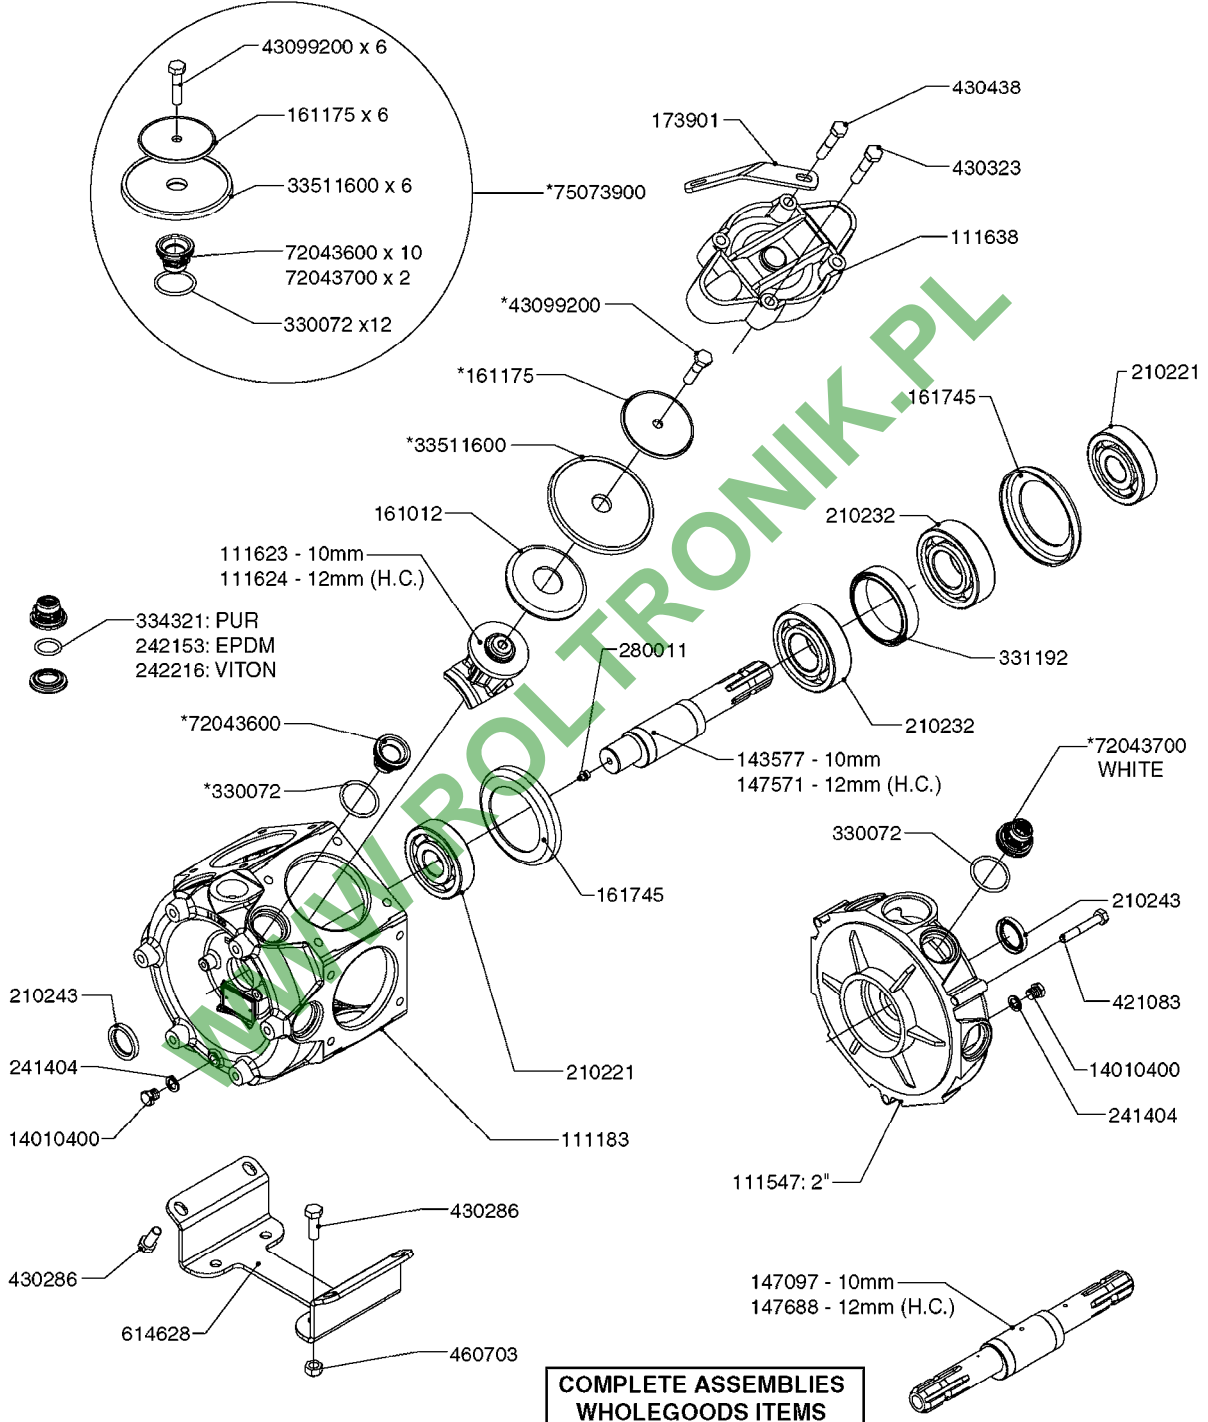

PUMP REPAIR KIT

**COMPLETE ASSEMBLIES
WHOLEGOODS ITEMS**

COMPLETE PUMPS

- 821587 - 463/10 2" W/THROUGH SHAFT (540 RPM)
- 82166300 - 463/12 2" (540 RPM H.C. INLINE PORTS)
- 463/12 2" (540 RPM H.C. OFFSET PORTS) REPLACED BY 82168700 (PAGE A0350)

A0330

PUMP - 463 W/ MOUNTING BASE
A0330-HIN, 01:01:16

Page 1

Date 04.11.2017 13:04

parts-n°	order qty	description
111183	1	PUMP CASTING 460-463 (PAINTED)
111547	1	PUMP FRONT 460-463-2' (PAINT)
111623	1	CONNECTING ROD 463/10MM
111624	1	CONNECTING ROD 463/12MM
111638	1	VALVE COVER 463 HC+1000 VERS.
143577	1	CRANK SHAFT F.363/462/463-10mm
147097	1	CRANK SHAFT 363-463/10 THROUGH
147571	1	CRANK SHAFT F.463-12mm
147688	1	CRANK SHAFT 462/12 THROUGH
161012	1	DIAPHRAGM BACKING DISC F. 463
161175	1	DIAPHRAGM DISC 463/464 PUMP
161745	1	METAL SPACER F.363/463
173901	1	LIFT STRAP F.PUMP 463
210221	1	BEARING BALL 6407
210232	1	BEARING BALL 6310
210243	1	SEAL OIL 35 X 47 X 7
241404	1	DOWTY SEAL 1/4"
242153	1	O-RING D26X4 EPDM
242216	1	O-RING VITON F/1202/1302/462
280011	1	GREASE NIPPLE 1/8' SAE H TR
330072	1	O-RING D53.5/D45.5X4
331192	1	SPACER, MODEL 361/363
334321	1	O-RING POLY. 34.0x26.0x4.0
421083	1	BOLT HEX 8.8 DEL M10X65
430286	1	BOLT HEX 8.8 DEL M12X30 FT
430323	1	BOLT HEX 8.8 DEL M12X60
430438	1	BOLT HEX 8.8 DEL M12X65
460703	1	NUT HEX M12X1.75 LOCK DIN985A2 SS
614628	1	FOOT F. 46X PUMP, RED
821587	1	PUMP 463/10 THROUGH SHAFT TWNF
14010400	1	PLUG 1/4" BSP
33511600	1	DIAPHRAGM PUMP 463/464 PUMP PUR
43099200	1	BOLT HEX SS M12 X 30 DIN933 A4
72043600	1	VALVE FOR 462/463
72043700	1	VALVE FOR 462/463 W.VENT HOLE
75073900	1	PUMP KIT 460/463 "06"
82166300	1	PUMP 464-12-MED-2-540
82168700	1	PUMP 464-12 540 OFFSET PORTS