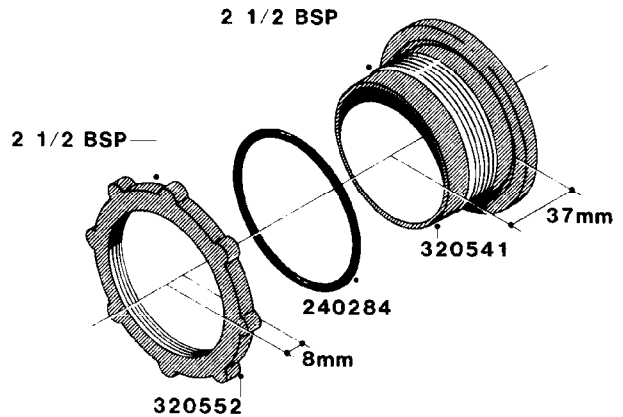

L0060

FITTINGS - BULKHEAD
L0060-HIN, 01:01:16

Page 1

Date 04.11.2017 13:05

parts-n°	order qty	description
141046	1	NUT 3/8" BSP
141341	1	NUT 1/4' BSP
240284	1	O-RING D82,5/75 X 3,5
320456	1	FITT.DK BULKHEAD 1"BSP DOUBLE
320467	1	FITT.DK BULKHEAD 1"BSP SINGLE
320471	1	FITT.DK NUT 1" BSP JAMB
320541	1	FITT.DK BULKHEAD 2-1/2'BSP SIN
320552	1	FITT.DK NUT 2-1/2' BSP JAMB
320644	1	FITT.DK ELB.3/4"HB X 1" BSP
320784	1	FITT.DK CAP 1-1/2" BSP
320795	1	FITT.DK NUT 1-1/2" BSP JAMB
320935	1	FITT.DK BULKHEAD 1/4' BSP SING
320946	1	FITT.DK BULKHEAD 3/8' BSP SING
321296	1	FITT.DK BULKHEAD 1/2" BSP SING
321307	1	FITT.DK NUT 1/2" BSP JAMB
321333	1	FITT.DK BULK 1-1/2" X 1"F BSP
330061	1	O-RING D16/D11X2,5
330072	1	O-RING D53.5/D45.5X4
330212	1	O-RING D19/D14X2.4 F.1/2"NUT
332577	1	O-RING D38/D30X4 F.1" PUR.
332592	1	O-RING D26/D20X3

WWW.ROLTRONIK.PL