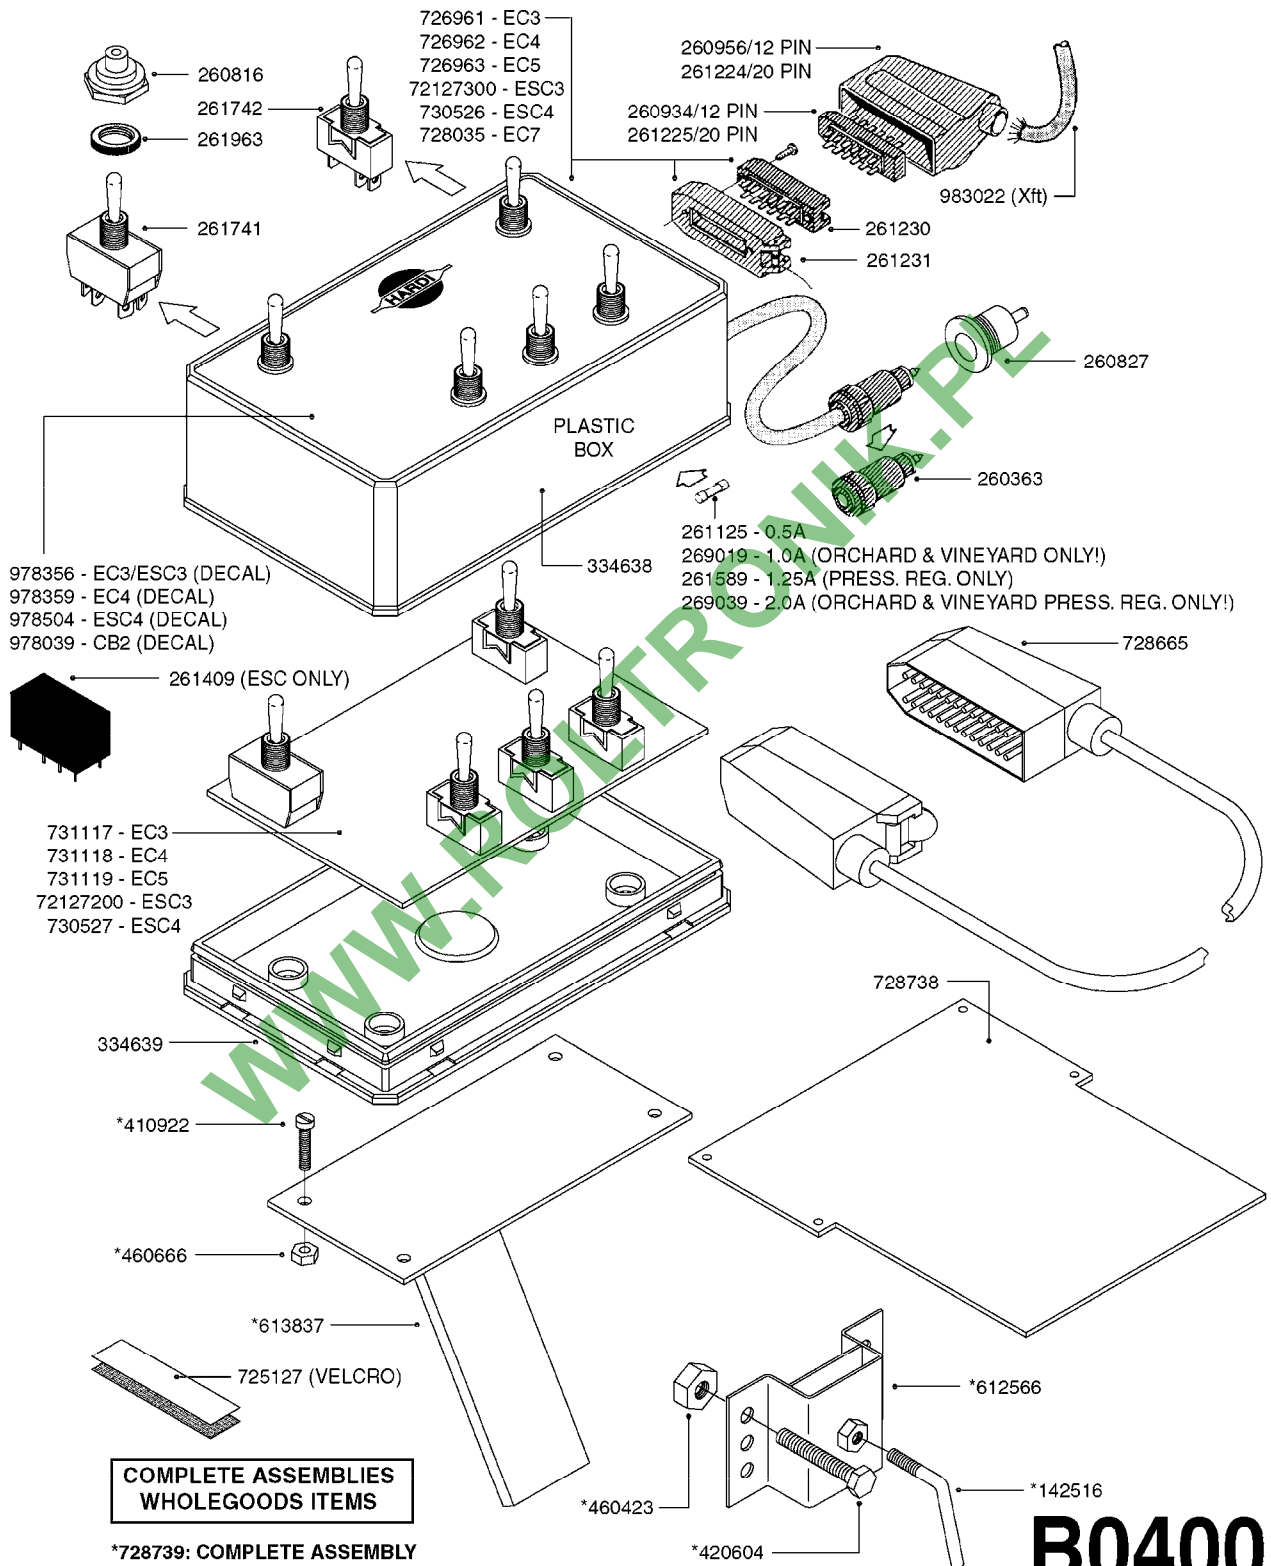

WWW.ROLTRONIK.PL

\*728739: COMPLETE ASSEMBLY (NLA)

COMPLETE ASSEMBLIES  
WHOLEGOODS ITEMS

**B0390**

CONTROL BOX F/EC+EC-SC  
B0390-HIN, 01:01:16

Page 1

Date 04.11.2017 13:04

parts-n°	order qty	description
142516	1	SCREW SET M10 BENT F. LOCKING
260363	1	PLUG 2 POLE 12V
260794	1	SWITCH F.PRESS ADJ.EC CONTROL
260816	1	CAP W/RUBBER BOOT F.EC SWITCH
260827	1	PLUG F.EC ATTACHMENTS
260864	1	SWITCH F.HY BOOM CONTROL BOX
260923	1	PLUG INSERT 12 POLE FEMALE
260934	1	PLUG INSERT 12 POLE MALE
260945	1	PLUG HOUSE 12 POLE FEMALE
260956	1	PLUG HOUSE 12 POL.MALE
261066	1	SWITCH 2 POLE
261125	1	FUSE 5 X 20 500mA
261224	1	PLUG HOUSING F/20 POLE MALE
261225	1	PLUG INSERT 20 POLE MALE
261230	1	PLUG INSERT 20 POLE FEMALE
261231	1	PLUG HOUSING 20 POLE FEMALE
410922	1	CYL.SKR 8.8 DEL M4X20 RST
411006	1	SCREW M4X40 SLOTTED
420604	1	BOLT HEX 8.8 DEL M10X25 FT DIN933
460423	1	NUT HEX M10X1.50 LOCK DIN985A2 SS
460666	1	NUT HEX M4
612566	1	MOUNT BRACKET F.FAN CABLE ASSY
613837	1	MOUNT PLATE FOR EC CONTROL BOX
725006	1	CIRCUIT BOARD 4 VALVE
725014	1	CONTROL BOX EC 4 SEC./12 PIN
725056	1	PRINTED CIRC.W SW 3WAY 726961
726961	1	CONTROL BOX EC 3 SEC./20 PIN
726962	1	CONTROL BOX EC 4 SEC./20 PIN
727376	1	CIRCUIT BOARD F.ESC 3 BANK
728072	1	CABLE, 20-PIN, 6M EC/4
728073	1	CABLE, 20-PIN, 6M, EC/3
728075	1	CABLE F.CONTROL BOX 5M EC/3
728665	1	CABLE EXT.-QUICK ATTACH 20 PIN
728666	1	CABLE-QUICK ATTACH 12 PIN
728738	1	DOUB.CONT.BOX & OR F/M PLATE
728739	1	IN CAB CONTROL MOUNT KIT
729721	1	CONTROL BOX ESC3
983022	1	WIRE 12 x 0.5 x 2MM x 12"
10297303	1	CIRCUIT BOARD FOR T.M.S.
10411203	1	RELAY T-82