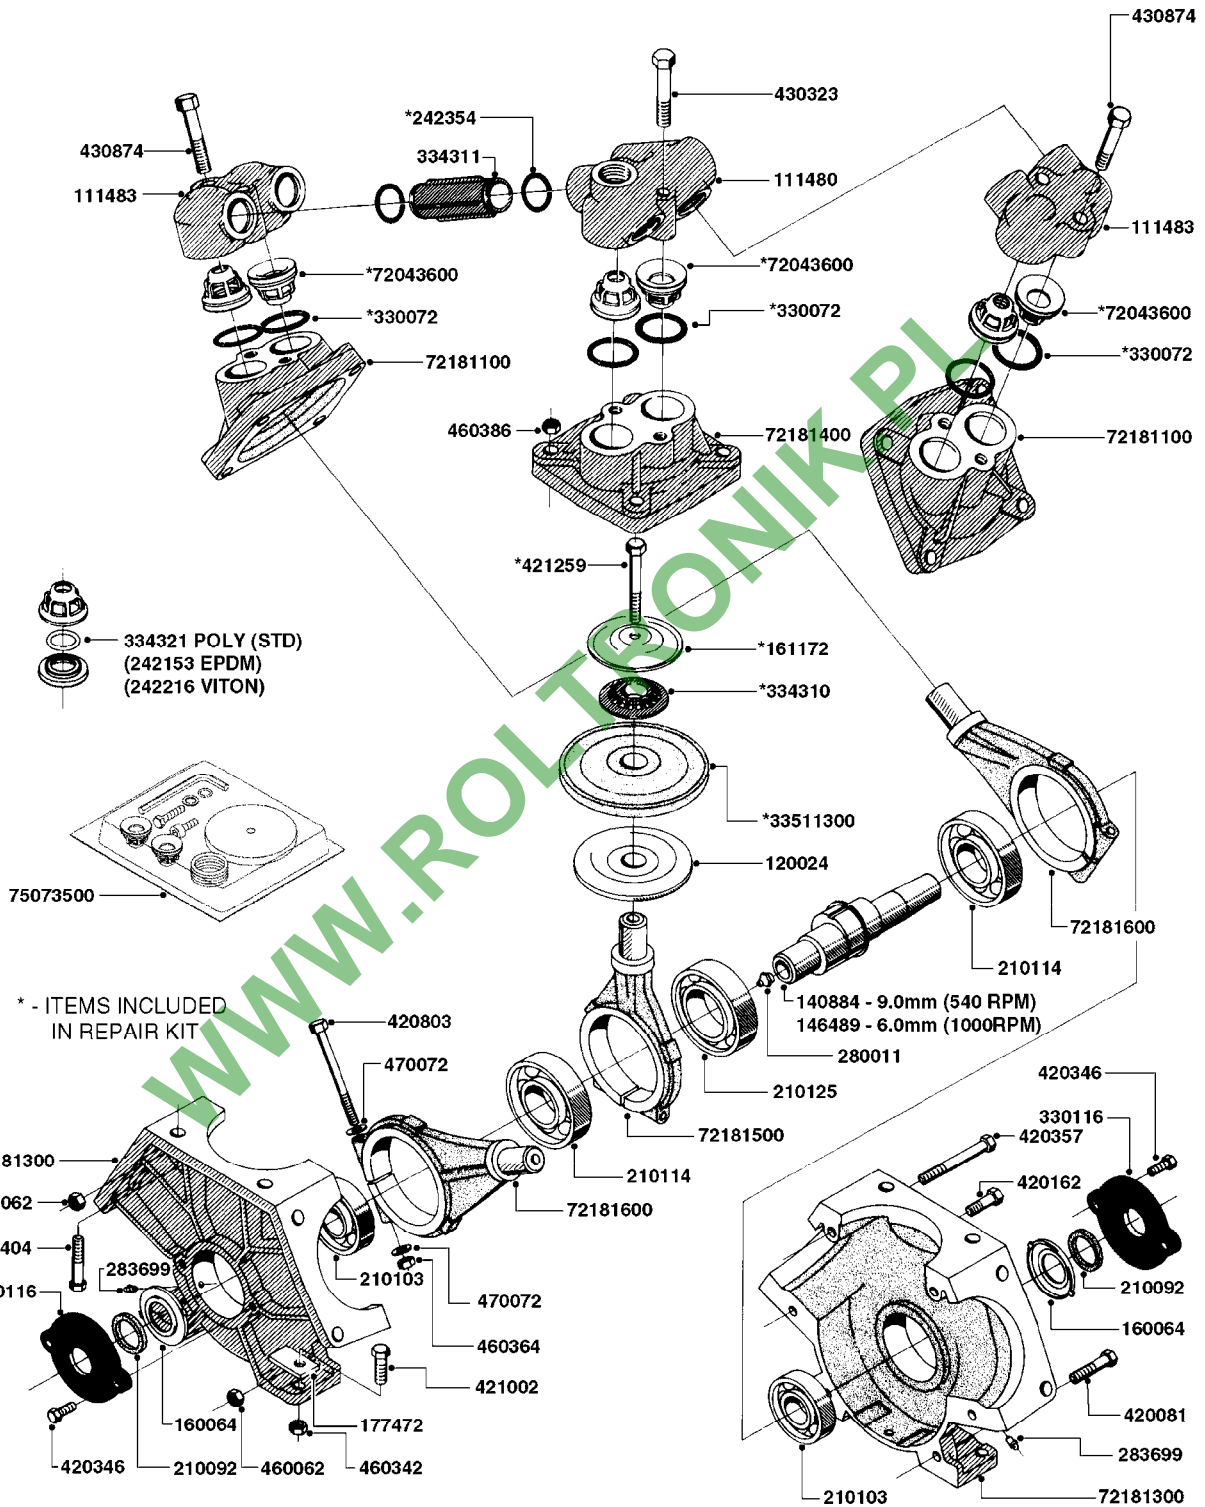

A0220

PUMP - 1302 W/ MOUNTING BASE
A0220-HIN, 27:04:17

Page 1

Date 04.11.2017 13:04

parts-n°	order qty	description
111480	1	VALVE HEAD 1302 CENTER
111483	1	VALVE HEAD SIDE 1302
120024	1	DIAPHRAGM BACK DISC 1200-1300
140884	1	CRANK SHAFT MODEL 1300-9
146489	1	CRANK SHAFT MODEL 1302-6MM
160064	1	DUST PLATE
161172	1	DIAPHRAGM DISC F. 1203/1303
177472	1	BRACKET 25 X 5
210092	1	SEAL FELT D43/30X5
210103	1	BEARING BALL 6306
210114	1	BEARING BALL 6308
210125	1	BEARING BALL 6210
242153	1	O-RING D26X4 EPDM
242216	1	O-RING VITON F/1202/1302/462
242354	1	O-RING D32.2X3.0 VITON F.S-53
280011	1	GREASE NIPPLE 1/8" SAE H TR
283699	1	GREASE NIPPLE M6X1
330072	1	O-RING D53.5/D45.5X4
330116	1	SEAL RETAINER, MODEL 1300
334310	1	NYLON WASHER 1202/1302/462
334311	1	CONNECTION PIPE INLET MOD.1302
334321	1	O-RING POLY. 34.0x26.0x4.0
420081	1	BOLT HEX 8.8 DEL 3/8"X40MM
420162	1	BOLT HEX 8.8 DEL 3/8"X15MM
420346	1	BOLT HEX 8.8 DEL 3/8"X 25MM
420357	1	BOLT HEX 8.8 RAW 3/8"X85MM
420803	1	BOLT HEX 8.8 DEL M8X90
421002	1	BOLT HEX 8.8 DEL M10X30 FT DIN933
421259	1	BOLT HEX UNC7/16"x2.25" 18-8SS
430323	1	BOLT HEX 8.8 DEL M12X60
430404	1	BOLT HEX 8.8 DEL M12X50
430874	1	SCREW SET 8.8 DEL M12X70 FT
460062	1	NUT HEX 3/8" GALV.
460342	1	NUT HEX M10 DEL DIN934
460364	1	NUT HU M8 A2 SS DIN934
460386	1	NUT HEX M12X1.75
470072	1	WASHER D15/D8X.5 LOCK
33511300	1	DIAPHRAGM 1202-1303 POLY 2006
72043600	1	VALVE FOR 462/463
72181100	1	DIAPHRAGM COVER 1203/1303+BLTS
72181300	1	PUMP CASTING 1300 RED W/BOLTS
72181400	1	DIAPHRAGM COVER 1303 W/BOLTS
72181500	1	CONNECTING ROD, CENTER 1303
72181600	1	CONNECTING ROD, SIDE MOD.1300
75073500	1	PUMP KIT 1300/1302 "06"