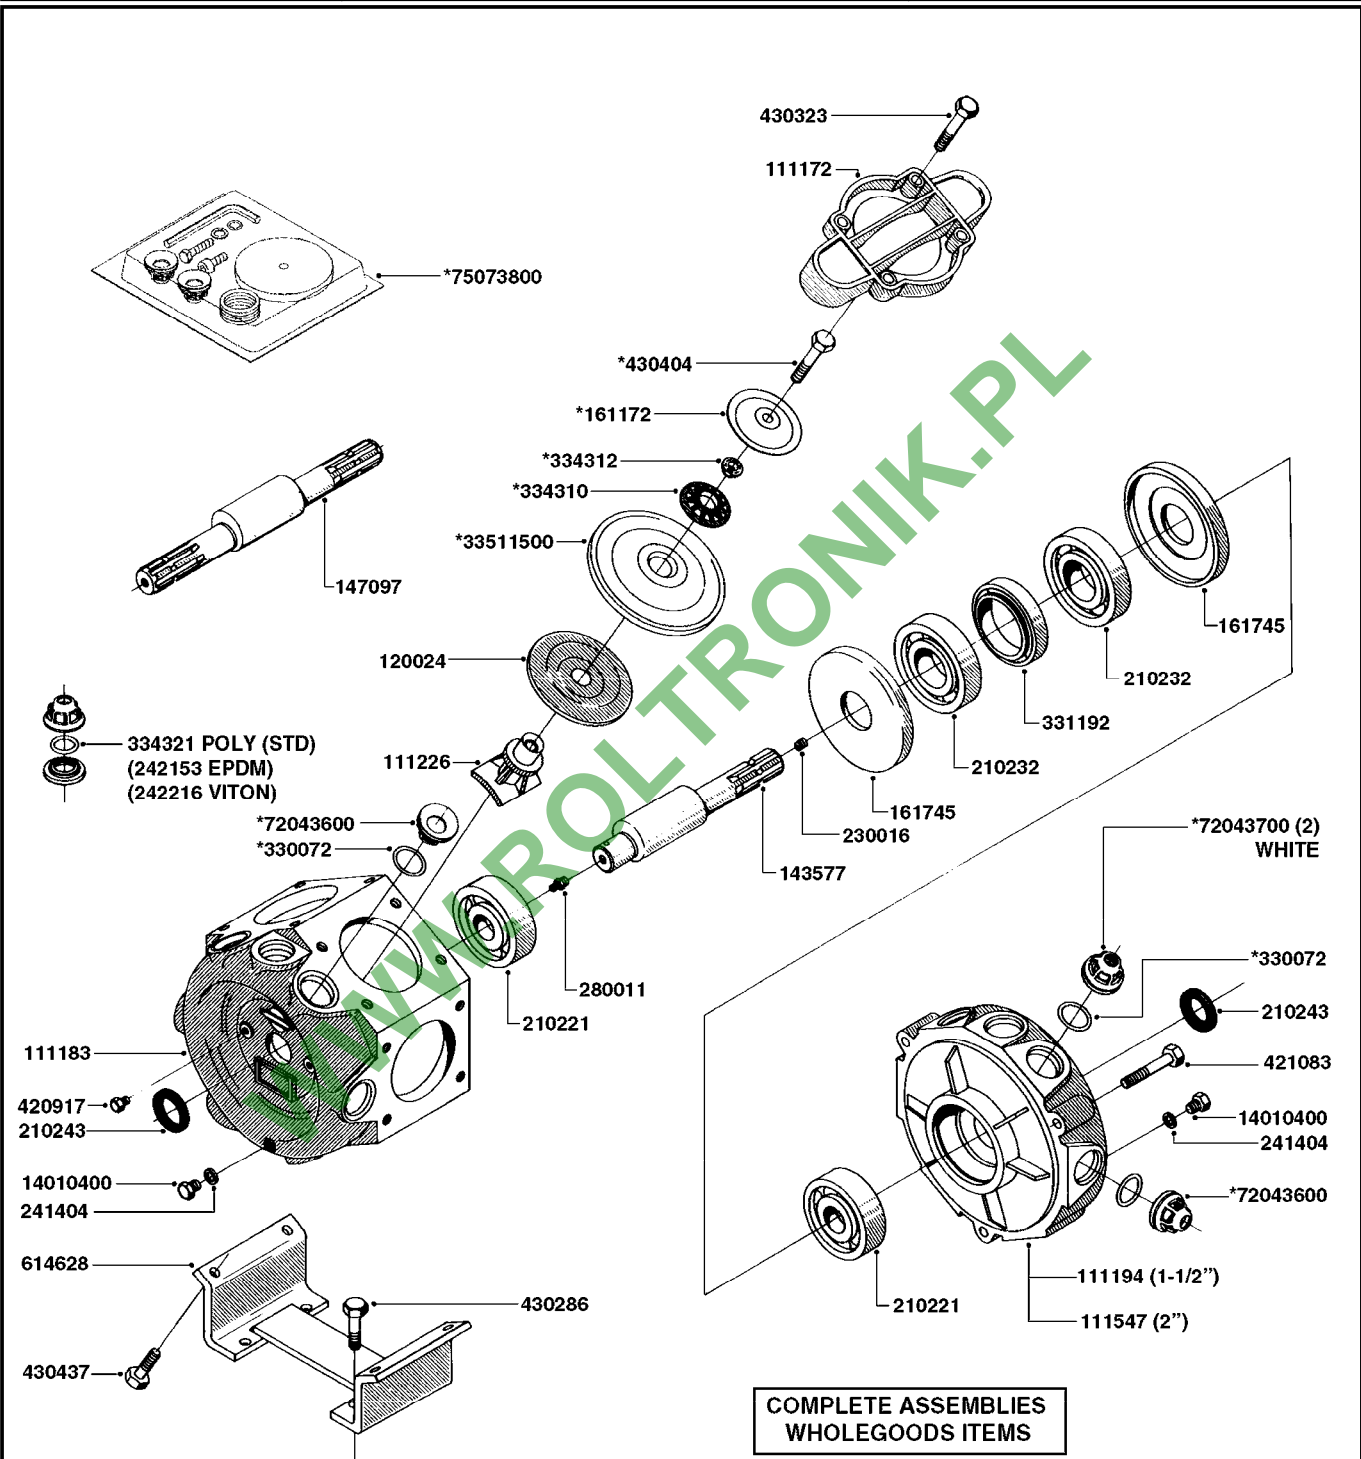

COMPLETE ASSEMBLIES
WHOLEGOODS ITEMS

COMPLETE PUMP
(NLA) REPLACED BY 464 PUMP (SEE PAGE A0350)

A0320

PUMP - 462 W/MOUNTING BASE
A0320-HIN, 01:01:16

Page 1

Date 04.11.2017 13:04

parts-n°	order qty	description
111172	1	VALVE CHAMBER 460 (PAINTED)
111183	1	PUMP CASTING 460-463 (PAINTED)
111194	1	PUMP CASTING FT.460 (PAINTED)
111226	1	CONNECTING ROD MODEL 460
111547	1	PUMP FRONT 460-463-2' (PAINT)
120024	1	DIAPHRAGM BACK DISC 1200-1300
143577	1	CRANK SHAFT F.363/462/463-10mm
147097	1	CRANK SHAFT 363-463/10 THROUGH
161172	1	DIAPHRAGM DISC F. 1203/1303
161745	1	METAL SPACER F.363/463
210221	1	BEARING BALL 6407
210232	1	BEARING BALL 6310
210243	1	SEAL OIL 35 X 47 X 7
230016	1	PLUG 1/8' BSP TYPE P
241404	1	DOWTY SEAL 1/4"
242153	1	O-RING D26X4 EPDM
242216	1	O-RING VITON F/1202/1302/462
280011	1	GREASE NIPPLE 1/8' SAE H TR
330072	1	O-RING D53.5/D45.5X4
331192	1	SPACER, MODEL 361/363
334310	1	NYLON WASHER 1202/1302/462
334312	1	PLASTIC SPACER F/462
334321	1	O-RING POLY. 34.0x26.0x4.0
420917	1	BOLT HEX 8.8 RAW M8X12 FT
421083	1	BOLT HEX 8.8 DEL M10X65
430286	1	BOLT HEX 8.8 DEL M12X30 FT
430323	1	BOLT HEX 8.8 DEL M12X60
430404	1	BOLT HEX 8.8 DEL M12X50
430437	1	BOLT HEX 8.8 RAW M12X65
460703	1	NUT HEX M12X1.75 LOCK DIN985A2 SS
614628	1	FOOT F. 46X PUMP, RED
14010400	1	PLUG 1/4" BSP
33511500	1	DIAPHRAGM 462 PUR 2006
72043600	1	VALVE FOR 462/463
72043700	1	VALVE FOR 462/463 W.VENT HOLE
75073800	1	PUMP KIT 461/462 "06"