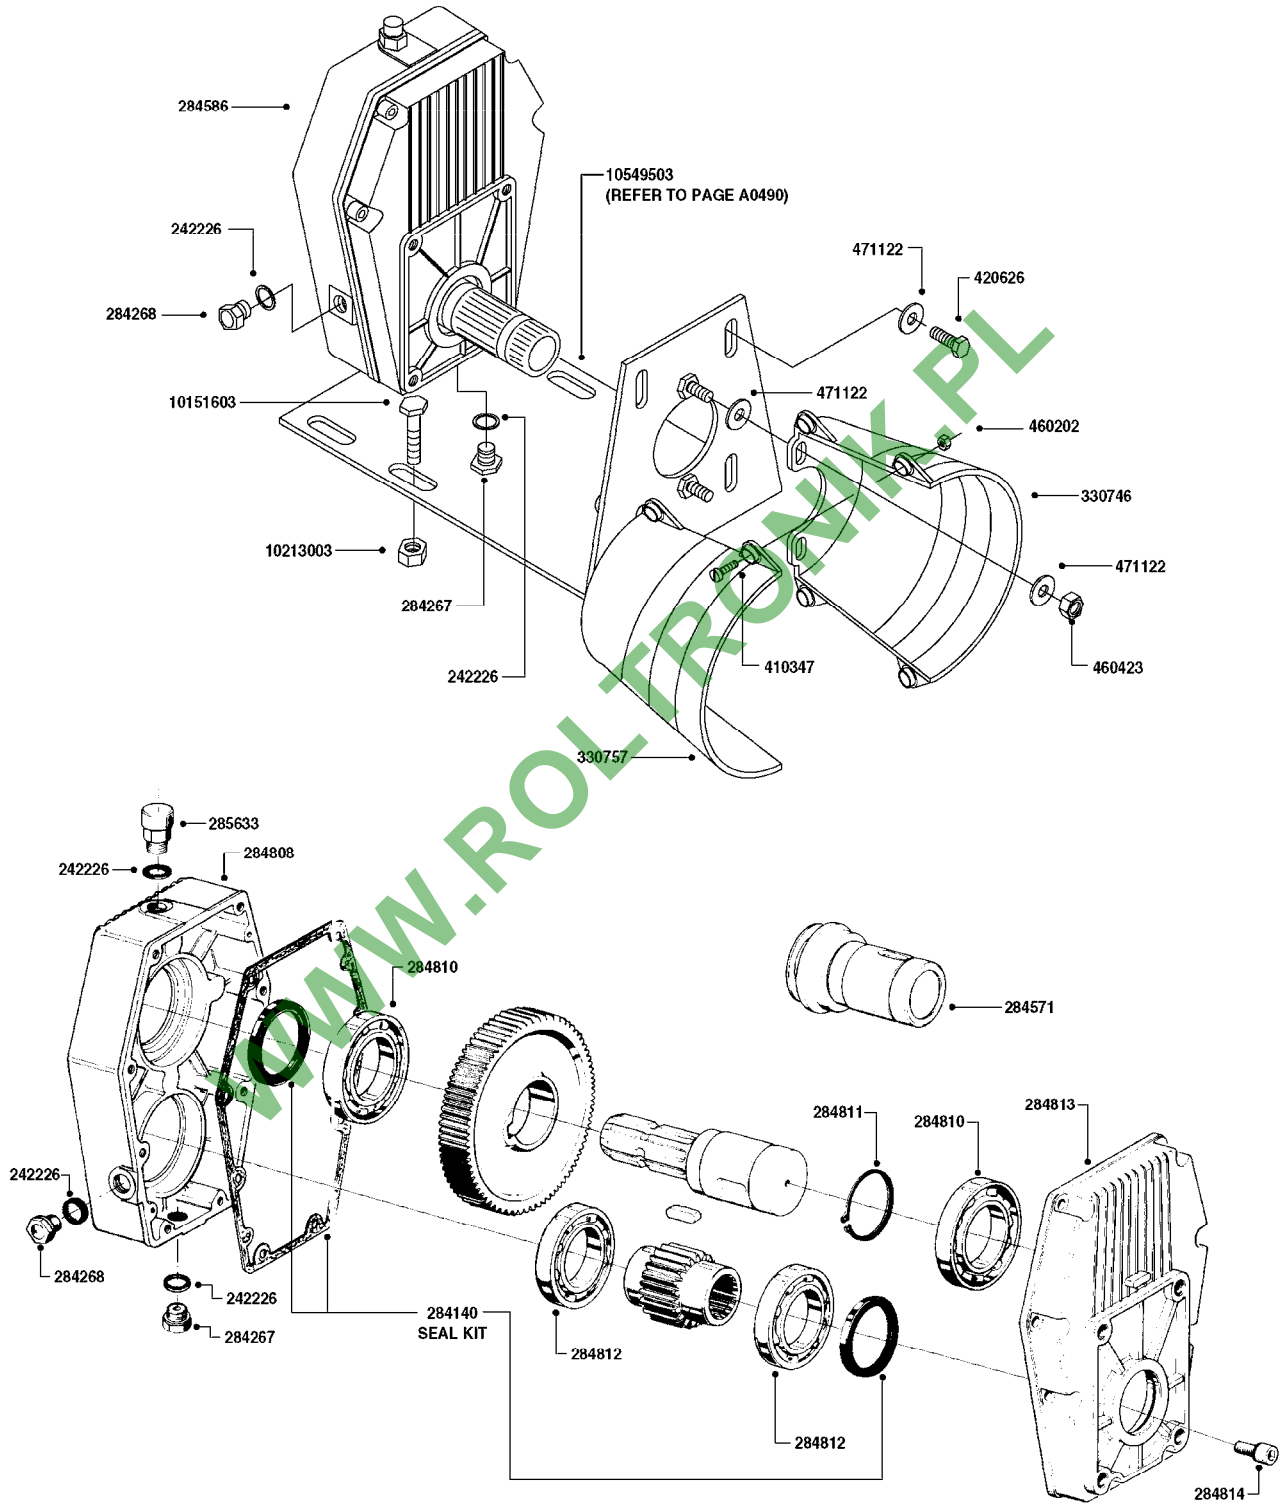

GEAR LUBE REQUIREMENT  
SAE 90 GEAR LUBE  
(FILL TO SIGHT GAUGE CENTER)

COMPLETE ASSEMBLIES  
WHOLEGOODS ITEMS

**A0480**

GEAR DRIVE 1000RPM 361-3/460-3  
A0480-HIN, 01:01:16

Page 1

Date 04.11.2017 13:04

parts-n°	order qty	description
242226	1	SEAL WASHER F.BOTTOM PLUG
284140	1	GASKET SET FOR GEAR ML52 1/3
284267	1	BOTTOM PLUG F. GEAR ML52
284268	1	LEVEL INDICATOR GEAR ML 52
284571	1	SHAFT F.ML52
284586	1	GEAR BOX 1000 RPM
284808	1	HOUSING F.ML52 GEARBOX
284810	1	BEARING INNER ML52 GEARBOX
284811	1	SNAP-RING OUTER 46X2
284812	1	BEARING OUTER ML52 GEARBOX
284813	1	ENDCOVER F.ML52 GEARBOX
284814	1	SCREW F.END COVER ML52 GEARBOX
285633	1	BOTTOM PLUG F.M7 GEAR
330746	1	GUARD PTO LOWER PART SHORT
330757	1	GUARD PTO UPPER PART SHORT
410347	1	SCREW M6X20 8.8
420626	1	BOLT HEX 8.8 DEL M10X20 FT
460202	1	NUT HEX M6
460423	1	NUT HEX M10X1.50 LOCK DIN985A2 SS
471122	1	WASHER, M10, Ø20/10.5X 2.0, SS
10151603	1	BOLT HEX 7/16 NC GR.2 01.50'
10213003	1	NUT HEX NC (NYLON LOCK) 7/16"
10549503	1	GEAR BOX KIT 1000 RPM LESS G/B