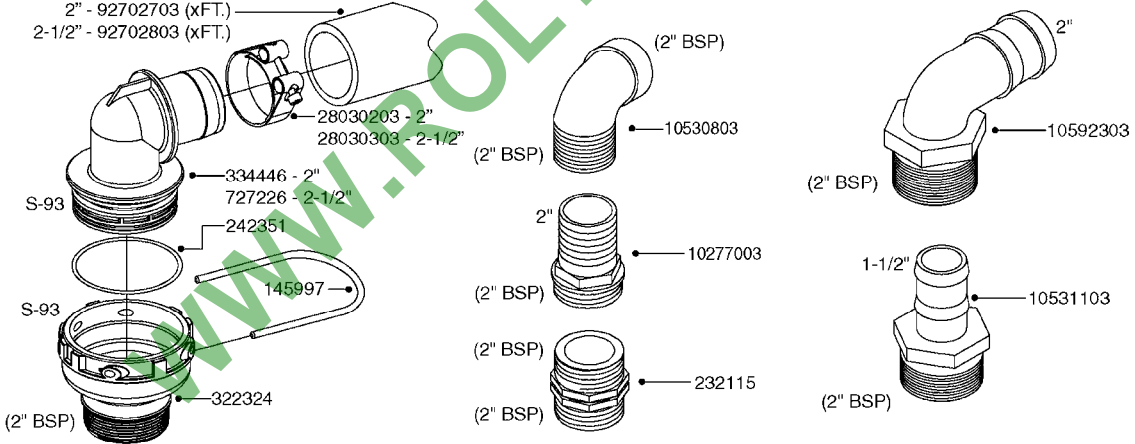

SUCTION SIDE OF PUMP (WITH 2" SUCTION PORT)

COMPLETE PUMP
(NLA) REPLACED BY 464 PUMP (SEE PAGE A0350)

A0390