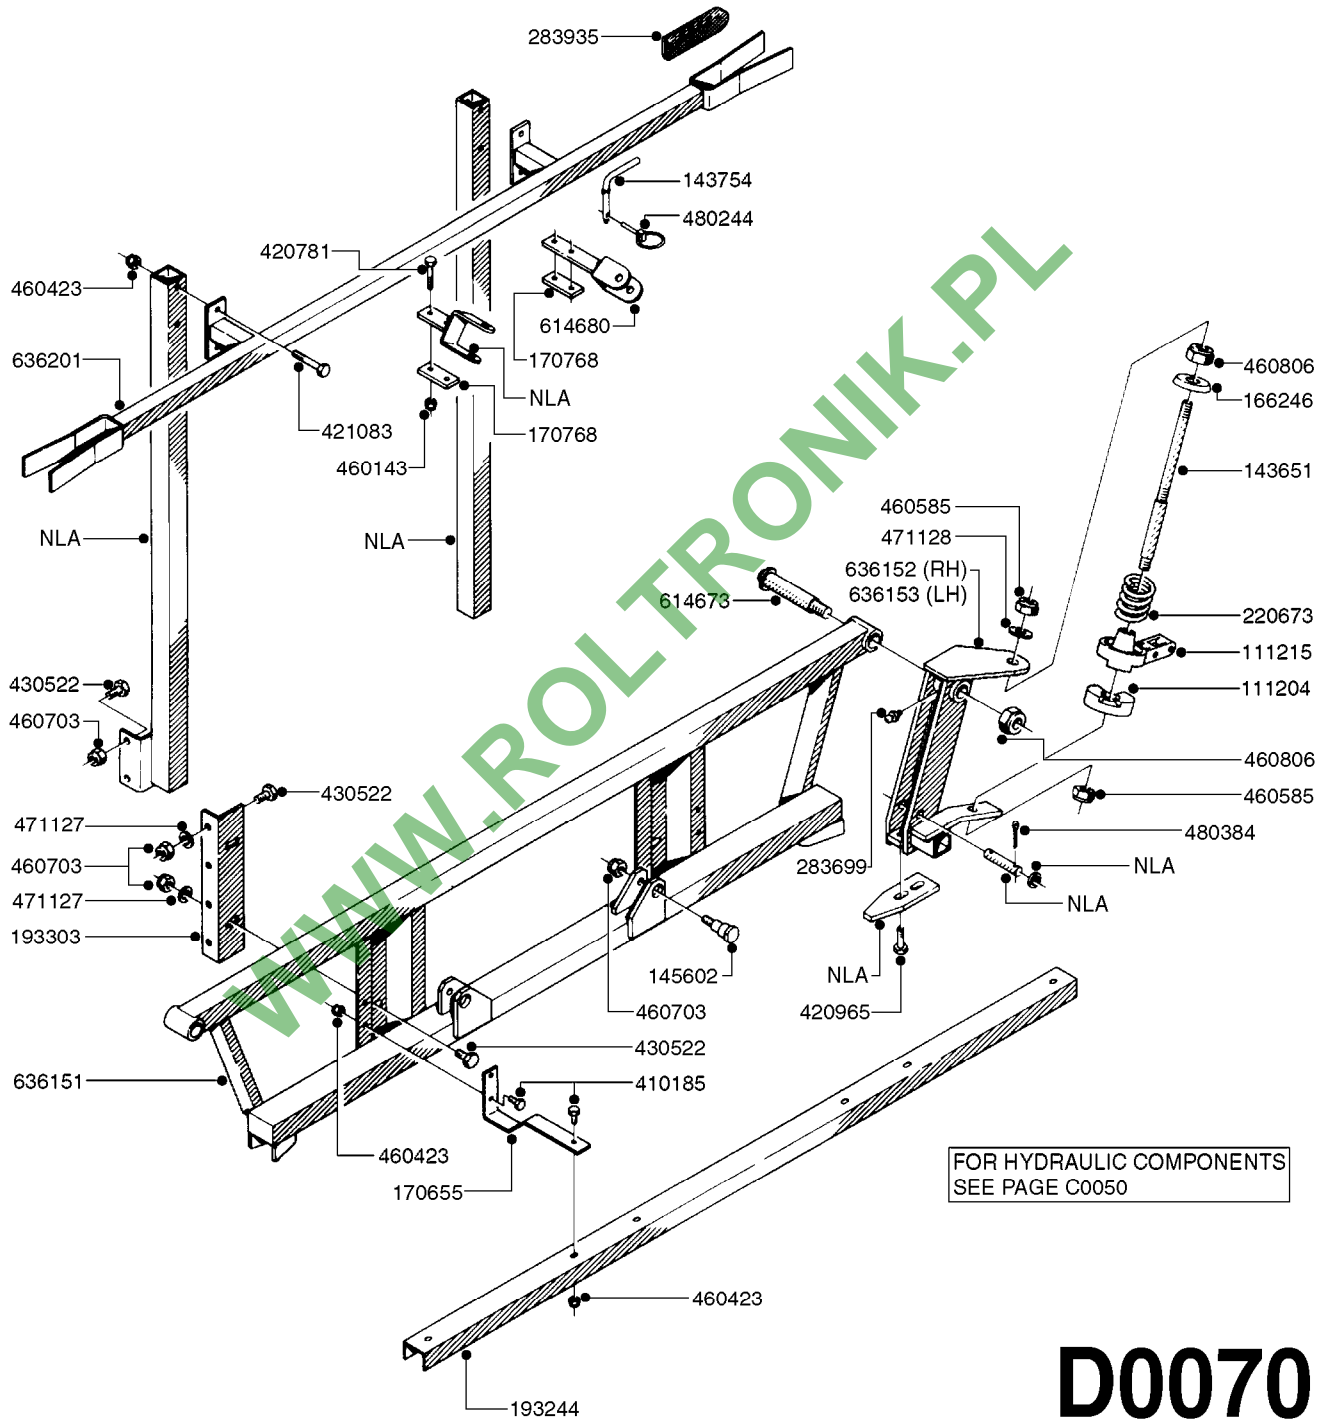

BOOM - SB H-FRAME & CENTER HY
D0070-HIN, 01:01:16

Page 1

Date 04.11.2017 13:05

parts-n°	order qty	description
111204	1	CLAW CLUTCH/LOWER D80
111215	1	CLAW CLUTCH/UPPER D80
143651	1	AXLE M20/M16 L=355 F/BREAKAWAY
143754	1	PIN D10 X 56
145602	1	BOLT SHOULDER M12 X 68 D=17
166246	1	WASHER CUP D53 F.SPRING
170655	1	BRKT. F/SB/HY CENTER
170768	1	FLAT BAR 30X6 L=70/2XØ9
193244	1	NOZZLE TRACK 6-8-10 M SB
193303	1	SUPPORTING ARM FOR SB BOOM
220673	1	SPRING F.PIVOT 100 X 51
283699	1	GREASE NIPPLE M6X1
283935	1	PLASTIC COVER F. ARM SB/HYD
410185	1	BOLT HEX 8.8 DEL M6X16
420781	1	BOLT HEX 8.8 DEL M8X50
420965	1	M10X40 MACHINE SCREW STAINLESS
421083	1	BOLT HEX 8.8 DEL M10X65
430522	1	BOLT HEX 8.8 DEL M12X25 FT
460143	1	NUT HEX M8X1.25 LOCK DIN985A2 SS
460423	1	NUT HEX M10X1.50 LOCK DIN985A2 SS
460585	1	LOCKING NUT M16 DIN985 A2 SS
460703	1	NUT HEX M12X1.75 LOCK DIN985A2 SS
460806	1	NUT HEX M20X2.50 LOCK DIN985A2 SS
471127	1	WASHER Z12N 13X24X2,5 RST
471128	1	WASHER, M16, Ø30/17.0X 3.0, SS
480244	1	PIN SNAP D4.5
480384	1	PIN COTTER 3/16 x 1-1/2"
614673	1	PIN D26X140MM
614680	1	ARM LONG FOR SB BOOM
636151	1	CENTER FRAME SB/
636152	1	HINGE 20/26'HY FOLD RH
636153	1	HINGE 20/26' HY FOLD LH
636201	1	TRANSPORT F.SB HYDRAULIC BOOM

WWW.POLTRONIK.PL