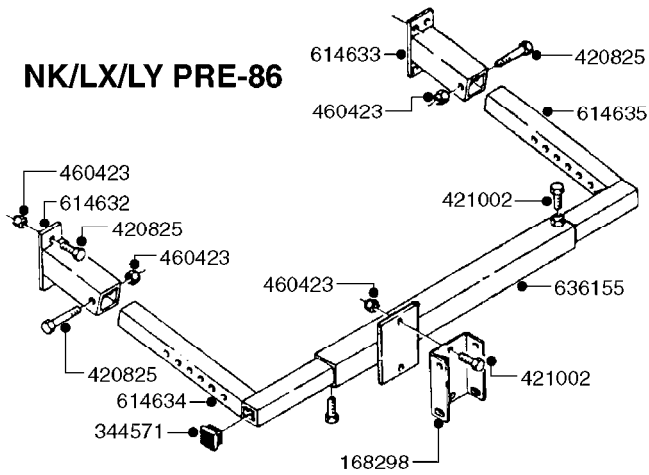

NK/LX/LY PRE-86

3PT TWIN