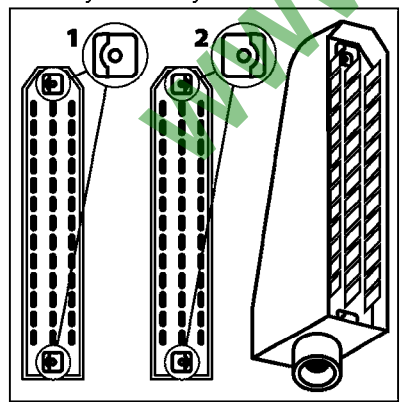

HYDRAULIC SYSTEM

* Note orientation of bracket
1 = Liquid system
2 = Hydraulic system

Hydraulics (DHP Box) 97610903