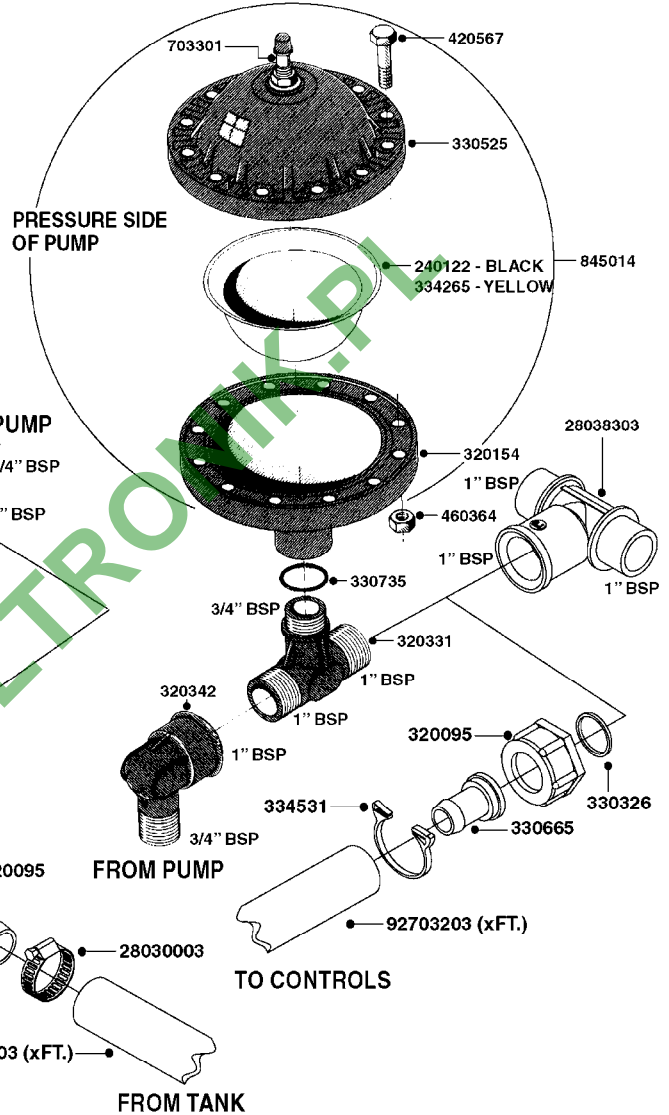

#725970 COMPLETE DAMPER KIT (SUCTION & PRESSURE)

821623 - 600 WITH COUPLER
821624 - 600 W/ MOUNTING BASE
821625 - 600 GAS DRIVEN - BELT DRIVE