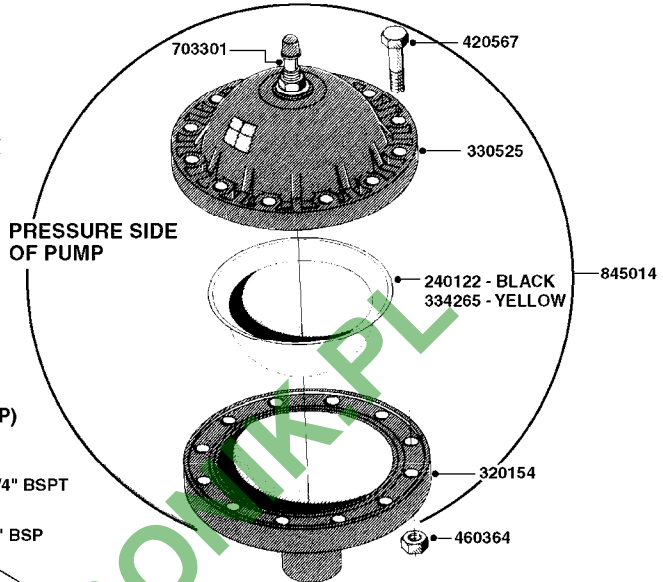

Housing for Yellow Diaphragm-

The groove on the lower housing of a the Pressure Damper is recognized by the extra lip on the bottom inside of the groove. For this style Pressure Damper, you need the YELLOW diaphragm (334265).

PRESSURE SIDE OF PUMP