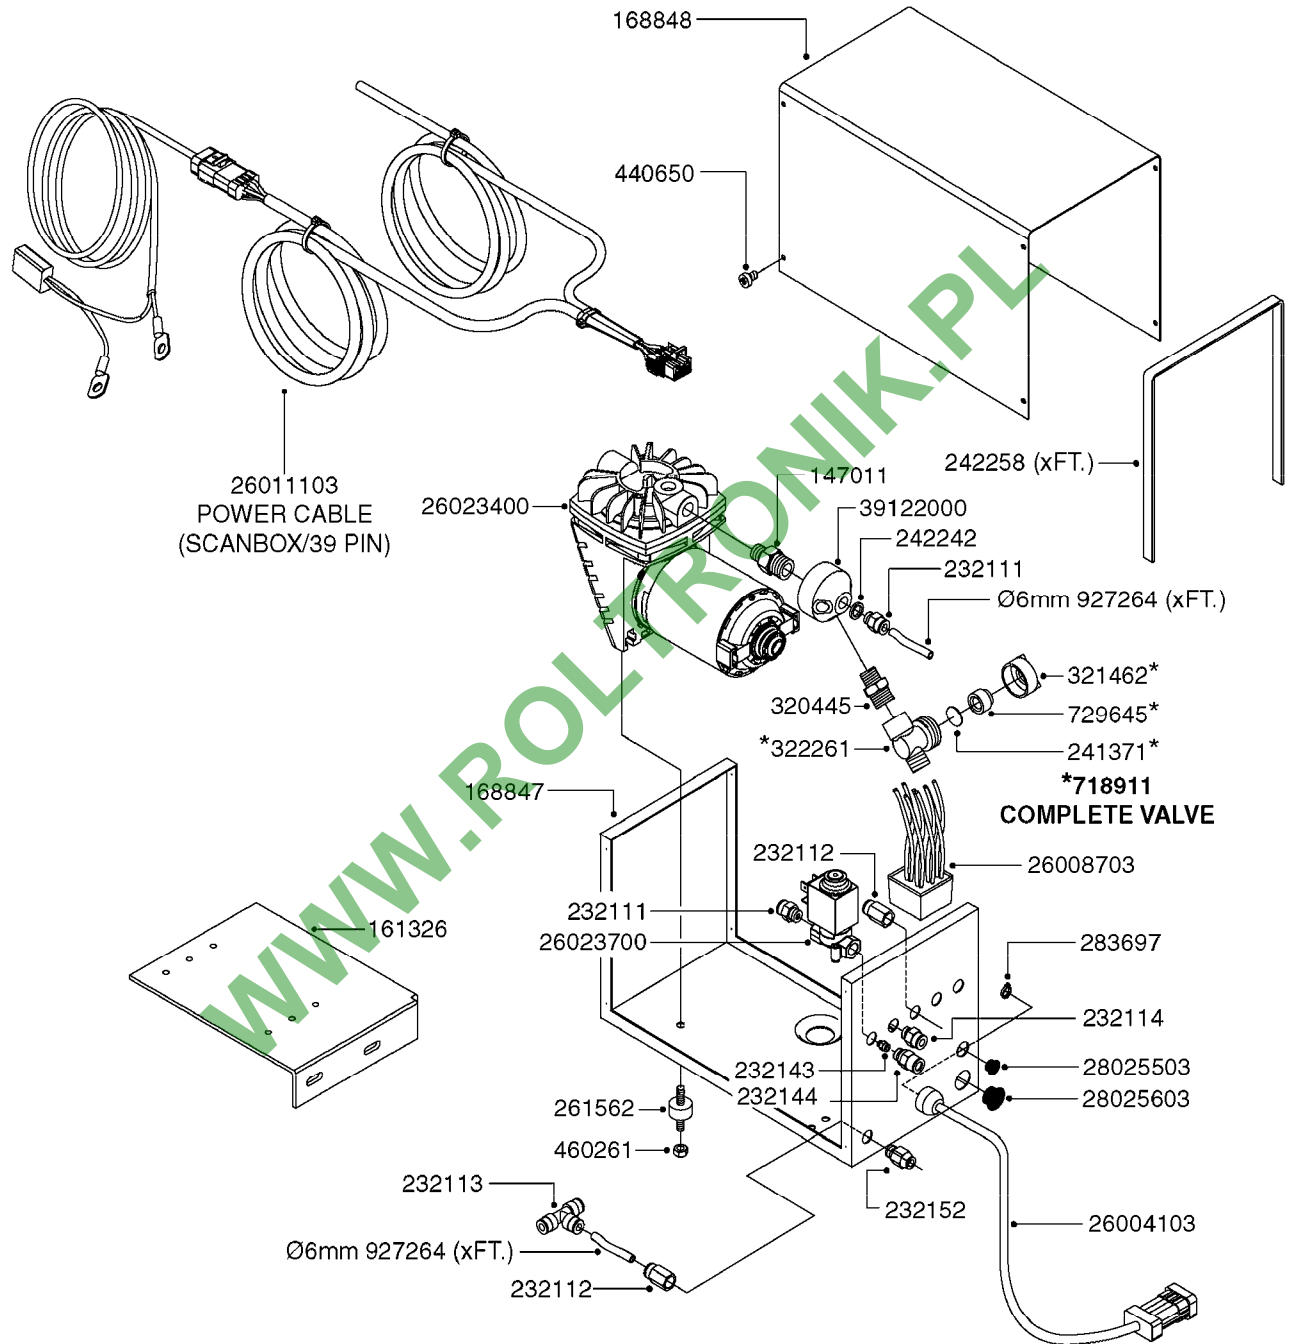

K0400

*Ø8mm 927306 (xFT.)
*Ø10mm 927330 (xFT.)

70062503 - COMPLETE ASSEMBLY

FOAM MARKER COMPRESSOR 2007
K0400-HIN, 01:01:16

Page 1
Date 04.11.2017 13:05

parts-n°	order qty	description
147011	1	HEX NIPPLE 3/8'X1/4'BSP BRASS
161326	1	MOUNT BKT. F. FOAM COMP.BOX 98
168847	1	ENCLOSURE LOWER F.MARKER
168848	1	COVER F. FOAM MARKER
232111	1	QUICK COUPLER 6MM X 1/8 EXT.
232112	1	QUICK COUPLER 6MM 1/8 INT.
232113	1	QUICK COUPLER 6MM T-PIECE
232114	1	COUPLER 1/8" THREADX8MM HOSE
232143	1	REDUCER 1/4'INT-1/8'EXT
232144	1	QUICK COUPLER 10MM X 1/4 EXT
232152	1	QUICK COUPLER 8MMX1/8 EXT.LONG
241371	1	DIAPHRAGM, NO-DRIP alt 241371
242242	1	O-RING F.AIR HOSE FITTING
242258	1	TRIM 3X10 SELF ADHESIVE 0012"
261562	1	RUBBER DAMPER 2XM6X25
283697	1	TIESTRAP 200MM
320445	1	FITT.DK HN 1/4"X3/8" BSP
321462	1	CAP F.NO-DRIP ASSY.
322261	1	HOUSING F.SAFETY VALVE 3/8"
440650	1	SCREW 3.5x13 STAINLESS
460261	1	NUT HEX M6X1.00 LOCK DIN985 A2 SS
718911	1	VALVE (SAFETY) F.MARKER
729645	1	NON-DRIP SPRING ASSY.GREEN 10
927264	1	HOSE R X PE D6/D4 X 0012"
927306	1	HOSE R X PE D8/D6 X 0012"BLACK
927330	1	HOSE R X PE D10/D8 X 012"BLACK
26004103	1	FOAM MARKER CNTRL MOD CABL STD
26008703	1	FOAM MARKER CONTROL SCII
26011103	1	FOAMER POWER/CONTROL CABLE 39P
26023400	1	COMPRESSOR F.FOAM MARKER CM40
26023700	1	SOLENOID VAL 12V 1/8' FLO '07
28025503	1	PLUG F.DRILLED HOLE 1/2"
28025603	1	PLUG F.DRILLED HOLE 3/4"
39122000	1	DISTR.HOUSING F.FOAM MARKER'07
70062503	1	FOAM MARKER COMPRESSOR, STD, 39P