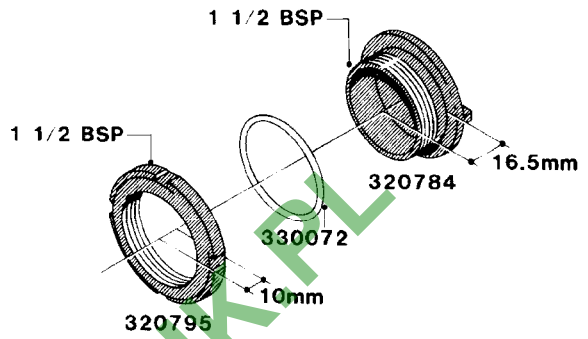

L0060

FITTINGS - BULKHEAD
L0060-HIN, 01:01:16

Page 1

Date 04.11.2017 13:05

parts-n°	order qty	description
141046	1	NUT 3/8" BSP
141341	1	NUT 1/4' BSP
240284	1	O-RING D82,5/75 X 3,5
320456	1	FITT.DK BULKHEAD 1"BSP DOUBLE
320467	1	FITT.DK BULKHEAD 1"BSP SINGLE
320471	1	FITT.DK NUT 1" BSP JAMB
320541	1	FITT.DK BULKHEAD 2-1/2'BSP SIN
320552	1	FITT.DK NUT 2-1/2' BSP JAMB
320644	1	FITT.DK ELB.3/4"HB X 1" BSP
320784	1	FITT.DK CAP 1-1/2" BSP
320795	1	FITT.DK NUT 1-1/2" BSP JAMB
320935	1	FITT.DK BULKHEAD 1/4' BSP SING
320946	1	FITT.DK BULKHEAD 3/8' BSP SING
321296	1	FITT.DK BULKHEAD 1/2" BSP SING
321307	1	FITT.DK NUT 1/2" BSP JAMB
321333	1	FITT.DK BULK 1-1/2" X 1"F BSP
330061	1	O-RING D16/D11X2,5
330072	1	O-RING D53.5/D45.5X4
330212	1	O-RING D19/D14X2.4 F.1/2"NUT
332577	1	O-RING D38/D30X4 F.1" PUR.
332592	1	O-RING D26/D20X3

WWW.ROLTRONIK.PL