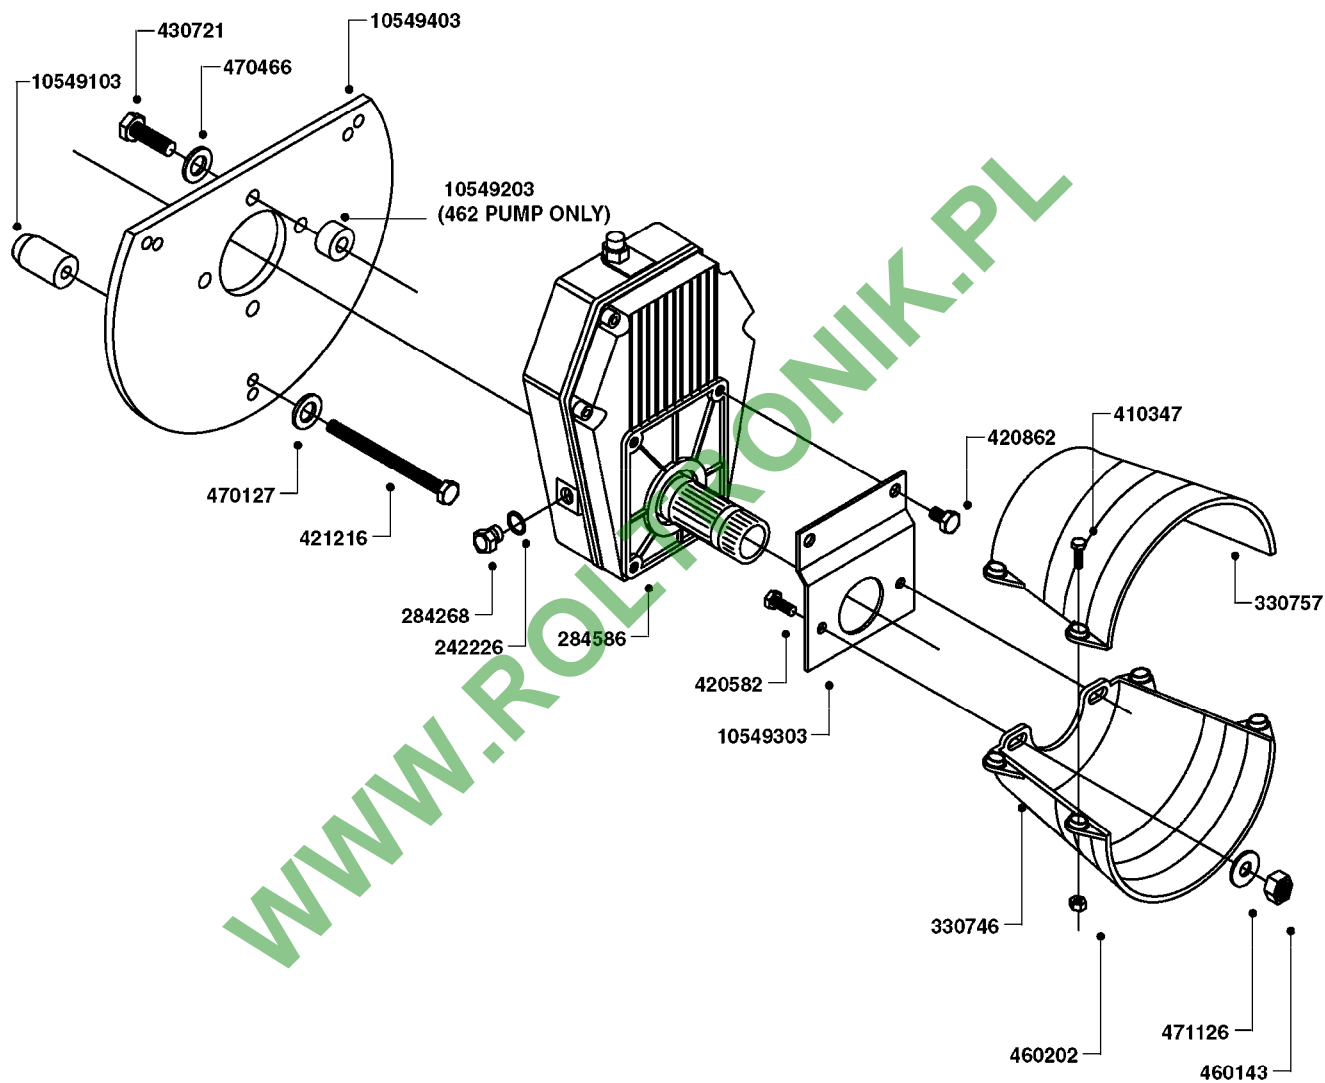

10549503 - KIT WITHOUT GEARBOX
10549603 - COMPLETE KIT WITH GEARBOX

COMPLETE ASSEMBLIES
WHOLEGOODS ITEMS

A0490

GEAR BOX KIT 1000 RPM
A0490-HIN, 01:01:16

Page 1

Date 04.11.2017 13:04

parts-n°	order qty	description
10549103	1	BUSHING D28/D10.5X50
10549203	1	BUSHING D28/D12.5X16
10549303	1	MOUNT PLATE PTO COVER 1000 RPM
10549403	1	MOUNT PLATE F.G/BOX 1000 PRM
10549503	1	GEAR BOX KIT 1000 RPM LESS G/B
10549603	1	GEAR BOX KIT 1000 RPM 361/462
242226	1	SEAL WASHER F.BOTTOM PLUG
284268	1	LEVEL INDICATOR GEAR ML 52
284586	1	GEAR BOX 1000 RPM
330746	1	GUARD PTO LOWER PART SHORT
330757	1	GUARD PTO UPPER PART SHORT
410347	1	SCREW M6X20 8.8
420582	1	BOLT HEX 8.8 DEL M8X20 FT A2
420862	1	BOLT HEX 8.8 DEL M10X16 FT
421216	1	BOLT HEX 8.8 DEL M10X130
430721	1	BOLT HEX 8.8 DEL M12X40 FT
460143	1	NUT HEX M8X1.25 LOCK DIN985A2 SS
460202	1	NUT HEX M6
470127	1	WASHER D15D10X2 M10 LOCK
470466	1	WASHER D21.1/D12.2X2.5 LOCK
471126	1	WASHER, M8, Ø16/ 8.4X 1.6, SS

WWW.ROLTRONIK.PL