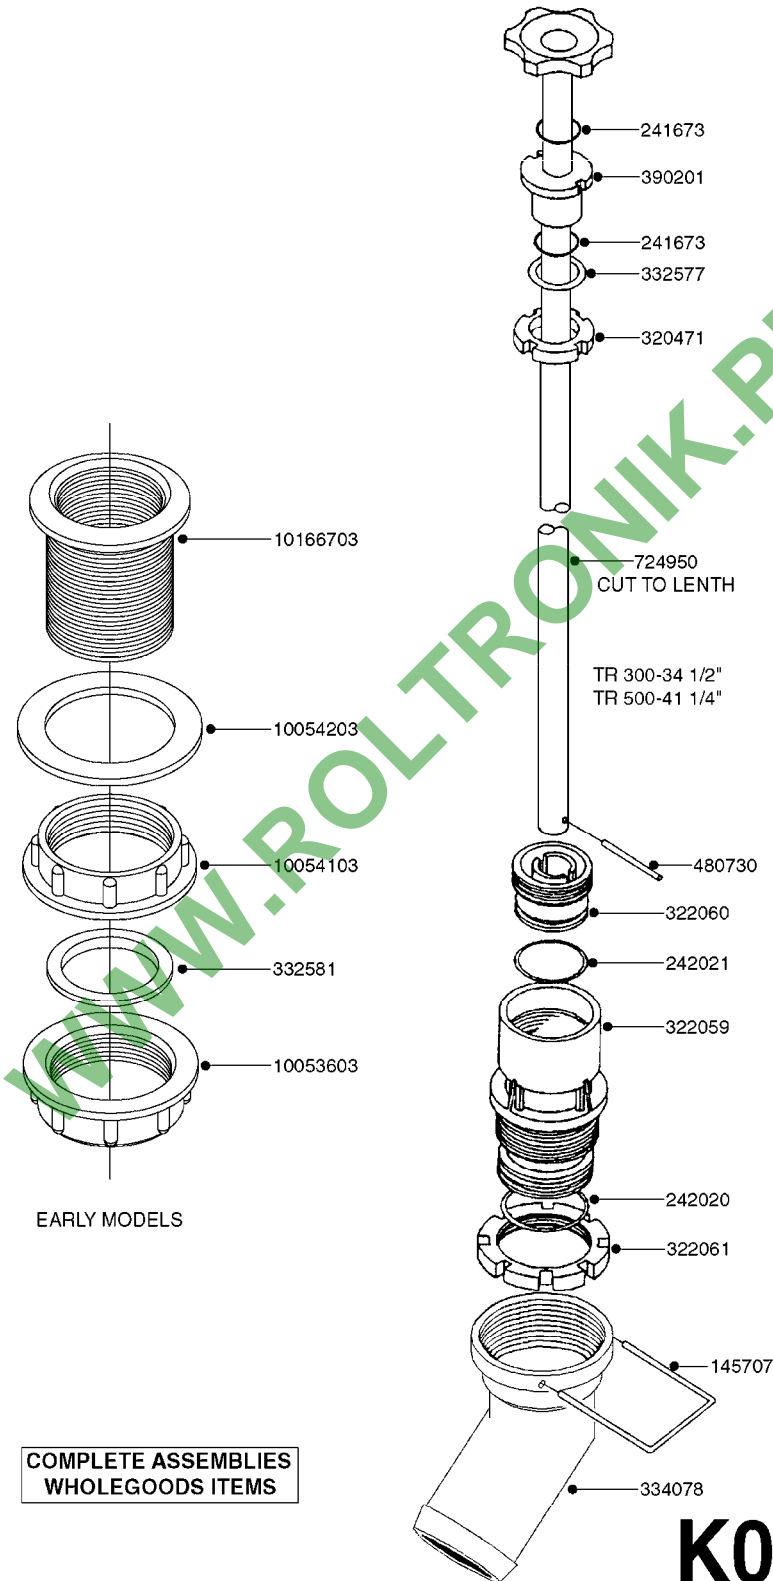

DRN ASMBLY-SCRW TYP TR 300/500
K0200-HIN, 01:01:16

Page 1

Date 04.11.2017 13:05

parts-n°	order qty	description
145707	1	LOCK CLAMP F.BOTTOM DRAIN ASSY
241673	1	O-RING D22.1X1.6
242020	1	O-RING 39.2 X 3 VITON
242021	1	O-RING D.37,69x3,53 VITON
320471	1	FITT.DK NUT 1" BSP JAMB
322059	1	BULKHEAD FOR BOTTOM VALVE
322060	1	STOPPER FOR BOTTOM VALVE
322061	1	NUT FOR BOTTOM VALVE
332577	1	O-RING D38/D30X4 F.1" PUR.
332581	1	GASKET F. 1-1/2" BSP CAPNUT.
334078	1	FITT.DK ELB.F.BOTTOM DRAIN ASY
390201	1	BULKHEAD F.TOP DRAIN F.O-RING
480730	1	PIN ROLL 5X30 STAINLESS STEEL
724950	1	DRAIN HANDLE ASSY./SCREW TYPE
10053603	1	FITT. CAPNUT 2"BSP 5601
10054103	1	FITT.PO.NUT 2" BSP JAMB MCPHEE
10054203	1	GASKET F. 2" FITTINGS RUBBER
10166703	1	FITT.PO.BULKHEAD 2" BSP

WWW.ROLTRONIK.PL