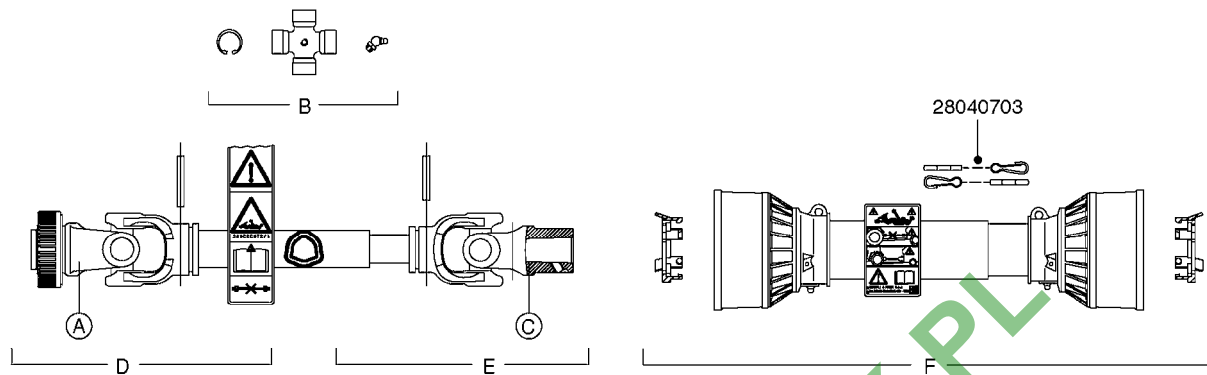

PTO	TRACTOR	IMPLEMENT	LENGTH	A	B	C	D	E	F
28020203	1-3/4" 20-SPLINE	1-3/8" 21-SPLINE	860/1313	28015703	28009403	28040603	28015803	28015903	28016003
28020303	1-3/8" 21-SPLINE	1-3/8" 21-SPLINE	860/1328	28015103	28015203	28015303	28015403	28015503	28015603
829445	1-3/8" 6-SPLINE	1-3/8" 6-SPLINE	810/1219	284041	289045	289041	28016703	28016803	289050
829446	1-3/8" 6-SPLINE	1-3/8" 6-SPLINE	810/1230	289040	284041	289040	28016203	28016303	289049
829480	1-3/8" 21-SPLINE	1-3/8" 21-SPLINE	1210/1912	28005200	289042	28005800	28006700	28007300	28008100
829482 *	1-3/8" 6-SPLINE	Ø25 CONE 3	610/912	28005400	289042	28006000	28008500	28007500	28008600
829483 *	1-3/8" 6-SPLINE	Ø30 CONE 4	610/912	28005400	289042	28006100	28008500	-	28008600
829484 *	1-3/8" 6-SPLINE	1-3/8" 6-SPLINE	610/912	28005400	289042	28006200	28008500	-	28008600
829486	1-3/8" 6-SPLINE	Ø30 CONE 4	860/1328	28005400	289042	28006100	28006900	-	28008100
829487 *	1-3/8" 6-SPLINE	1-3/8" 6-SPLINE	860/1328	28005400	289042	28006200	28006900	-	28008100
829490	1-3/8" 6-SPLINE	Ø30 CONE 4	1210/1912	28005400	289042	28006100	28006900	-	28008100
829491	1-3/8" 6-SPLINE	Ø1"	610/912	28005400	289042	28006300	28008500	28007800	28008600
829502 *	1-3/8" 6-SPLINE	1-3/8" 6-SPLINE	1210/1912	28068800	28069700	28073000	-	-	28072800

* Supplier changed in 2011 - see page A0580 for "AMA" PTO's (yellow and black shields).

A0510