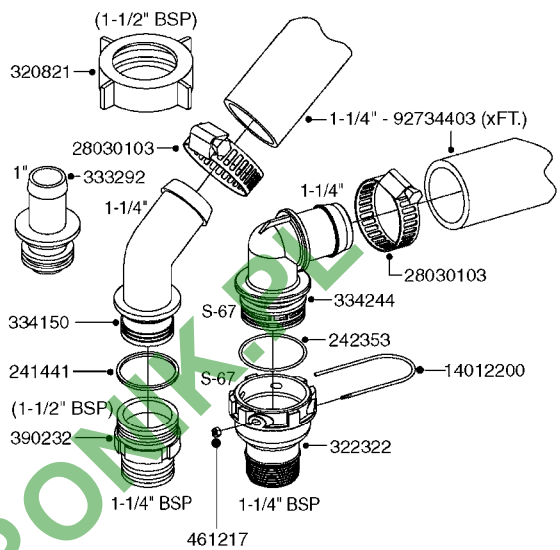

PRESSURE SIDE OF PUMP