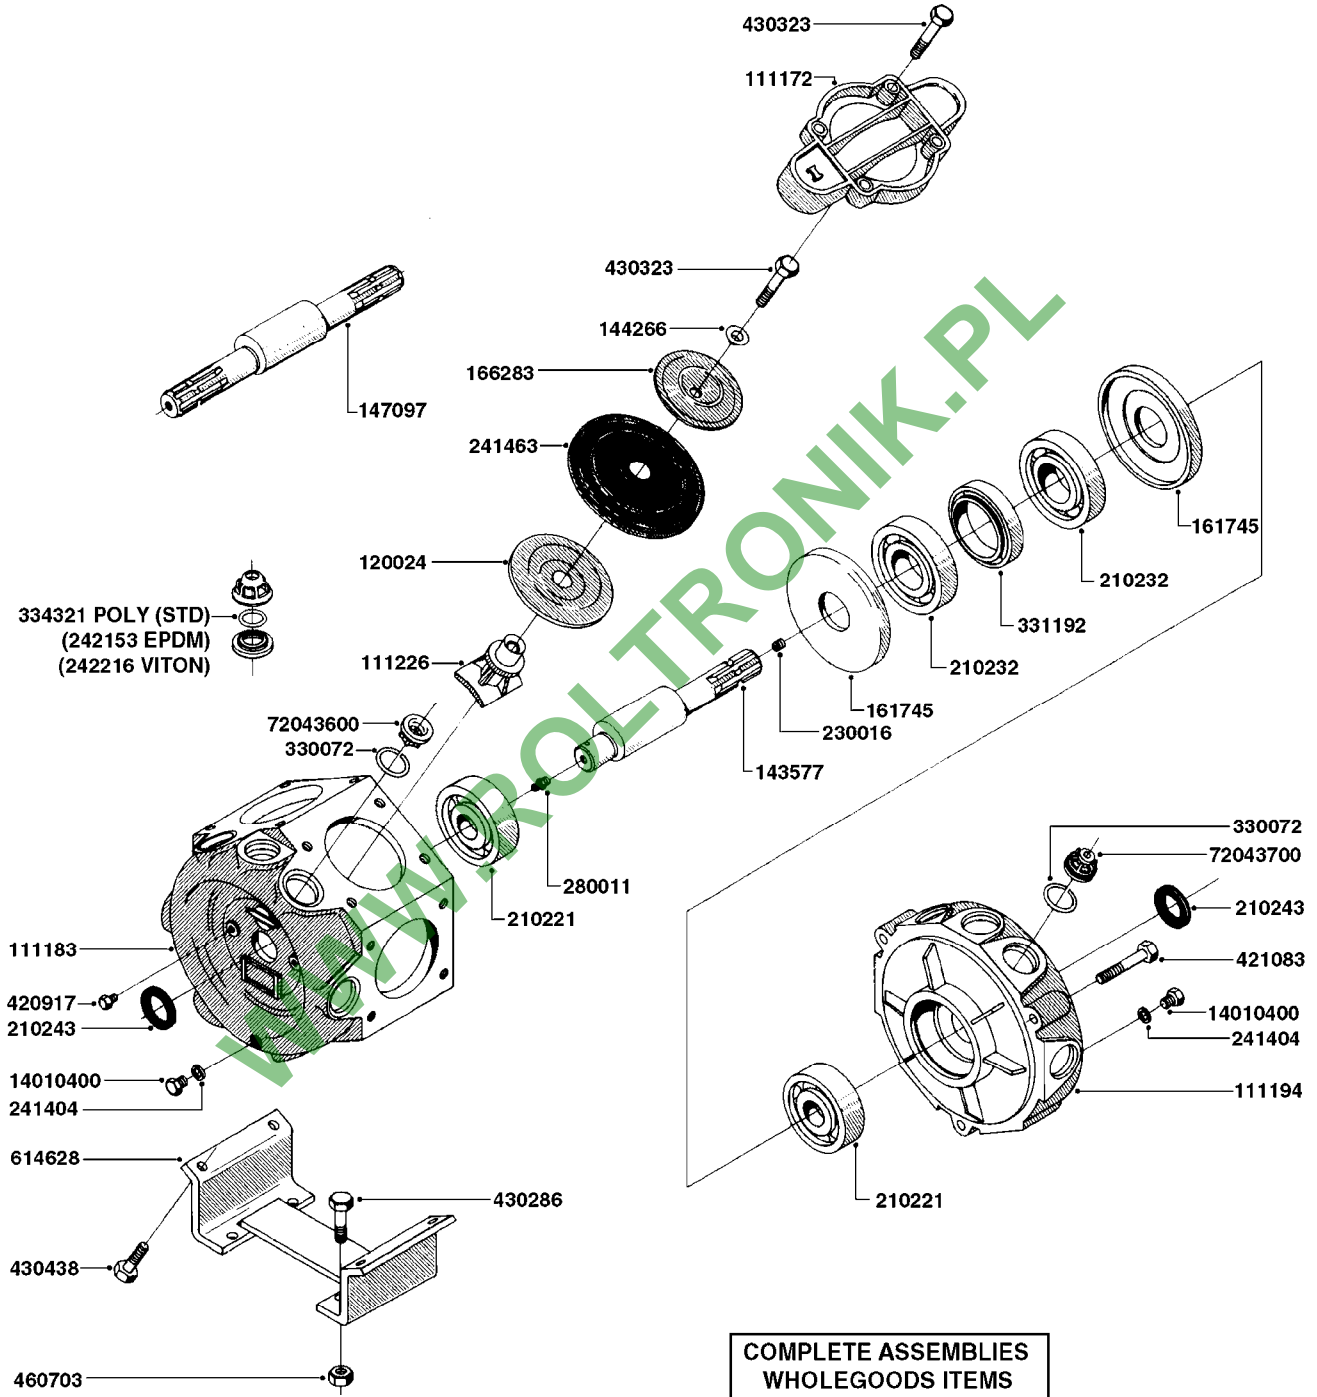

COMPLETE PUMP
(NLA) REPLACED BY 464 PUMP (SEE PAGE A0350)

A0310

PUMP - 460 W/MOUNTING BASE
A0310-HIN, 01:01:16

Page 1

Date 04.11.2017 13:04

parts-n°	order qty	description
111172	1	VALVE CHAMBER 460 (PAINTED)
111183	1	PUMP CASTING 460-463 (PAINTED)
111194	1	PUMP CASTING FT.460 (PAINTED)
111226	1	CONNECTING ROD MODEL 460
120024	1	DIAPHRAGM BACK DISC 1200-1300
143577	1	CRANK SHAFT F.363/462/463-10mm
144266	1	WASHER FOR 460 PUMP
147097	1	CRANK SHAFT 363-463/10 THROUGH
161745	1	METAL SPACER F.363/463
166283	1	DIAPHRAGM UPPER DISC MOD. 460
210221	1	BEARING BALL 6407
210232	1	BEARING BALL 6310
210243	1	SEAL OIL 35 X 47 X 7
230016	1	PLUG 1/8' BSP TYPE P
241404	1	DOWTY SEAL 1/4"
241463	1	DIAPHRAGM MODEL 460
242153	1	O-RING D26X4 EPDM
242216	1	O-RING VITON F/1202/1302/462
280011	1	GREASE NIPPLE 1/8' SAE H TR
330072	1	O-RING D53.5/D45.5X4
331192	1	SPACER, MODEL 361/363
334321	1	O-RING POLY. 34.0x26.0x4.0
420917	1	BOLT HEX 8.8 RAW M8X12 FT
421083	1	BOLT HEX 8.8 DEL M10X65
430286	1	BOLT HEX 8.8 DEL M12X30 FT
430323	1	BOLT HEX 8.8 DEL M12X60
430438	1	BOLT HEX 8.8 DEL M12X65
460703	1	NUT HEX M12X1.75 LOCK DIN985A2 SS
614628	1	FOOT F. 46X PUMP, RED
14010400	1	PLUG 1/4" BSP
72043600	1	VALVE FOR 462/463
72043700	1	VALVE FOR 462/463 W.VENT HOLE

WWW.POLTRONIK.PL