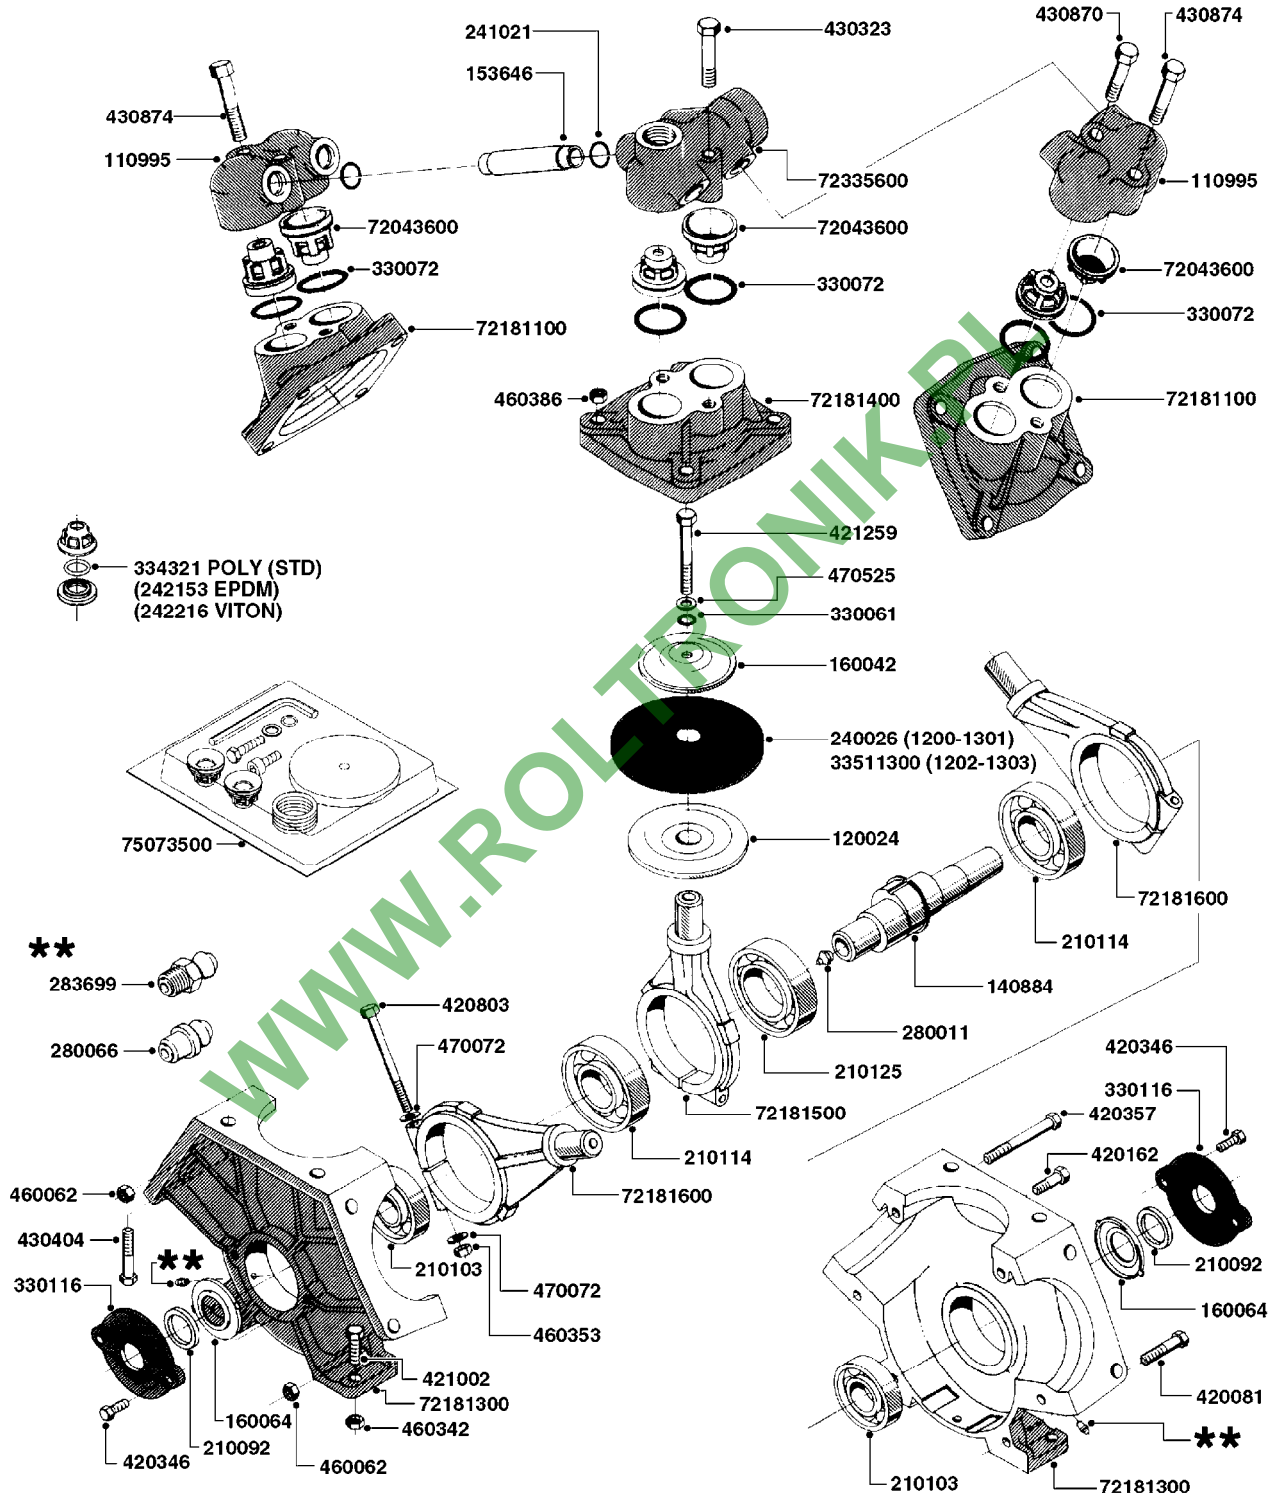

A0210

PUMP - 1301 W/ MOUNTING BASE
A0210-HIN, 27:04:17

Page 1
Date 04.11.2017 13:04

parts-n°	order qty	description
110995	1	VALVE CHAMBER SIDE MODEL 1301
120024	1	DIAPHRAGM BACK DISC 1200-1300
140884	1	CRANK SHAFT MODEL 1300-9
153646	1	CONNECTION PIPE INLET MOD 1301
160042	1	DIAPHRAGM UPPER DISC 1200-1300
160064	1	DUST PLATE
210092	1	SEAL FELT D43/30X5
210103	1	BEARING BALL 6306
210114	1	BEARING BALL 6308
210125	1	BEARING BALL 6210
240026	1	DIAPHRAGM MODEL 1200/1301
241021	1	O-RING D21,89X2,62 NITRIL
242153	1	O-RING D26X4 EPDM
242216	1	O-RING VITON F/1202/1302/462
280011	1	GREASE NIPPLE 1/8' SAE H TR
280066	1	GREASE NIPPLE H 1A6
283699	1	GREASE NIPPLE M6X1
330061	1	O-RING D16/D11X2,5
330072	1	O-RING D53.5/D45.5X4
330116	1	SEAL RETAINER, MODEL 1300
334321	1	O-RING POLY. 34.0x26.0x4.0
420081	1	BOLT HEX 8.8 DEL 3/8'X40MM
420162	1	BOLT HEX 8.8 DEL 3/8"x15MM
420346	1	BOLT HEX 8.8 DEL 3/8'X 25MM
420357	1	BOLT HEX 8.8 RAW 3/8'X85MM
420803	1	BOLT HEX 8.8 DEL M8X90
421002	1	BOLT HEX 8.8 DEL M10X30 FT DIN933
421259	1	BOLT HEX UNC7/16"x2.25" 18-8SS
430323	1	BOLT HEX 8.8 DEL M12X60
430404	1	BOLT HEX 8.8 DEL M12X50
430870	1	BOLT HEX 8.8 DEL M12X55 FT
430874	1	SCREW SET 8.8 DEL M12X70 FT
460062	1	NUT HEX 3/8' GALV.
460342	1	NUT HEX M10 DEL DIN934
460353	1	NUT HEX M8 BLACK
460386	1	NUT HEX M12X1.75
470072	1	WASHER D15/D8X.5 LOCK
470525	1	WASHER D19/D11.5X2.5
33511300	1	DIAPHRAGM 1202-1303 POLY 2006
72043600	1	VALVE FOR 462/463
72181100	1	DIAPHRAGM COVER 1203/1303+BLTS
72181300	1	PUMP CASTING 1300 RED W/BOLTS
72181400	1	DIAPHRAGM COVER 1303 W/BOLTS
72181500	1	CONNECTING ROD, CENTER 1303
72181600	1	CONNECTING ROD, SIDE MOD.1300
72335600	1	CENTER AND SIDE VALVE CHAMBERS 1302 RED
75073500	1	PUMP KIT 1300/1302 "06"