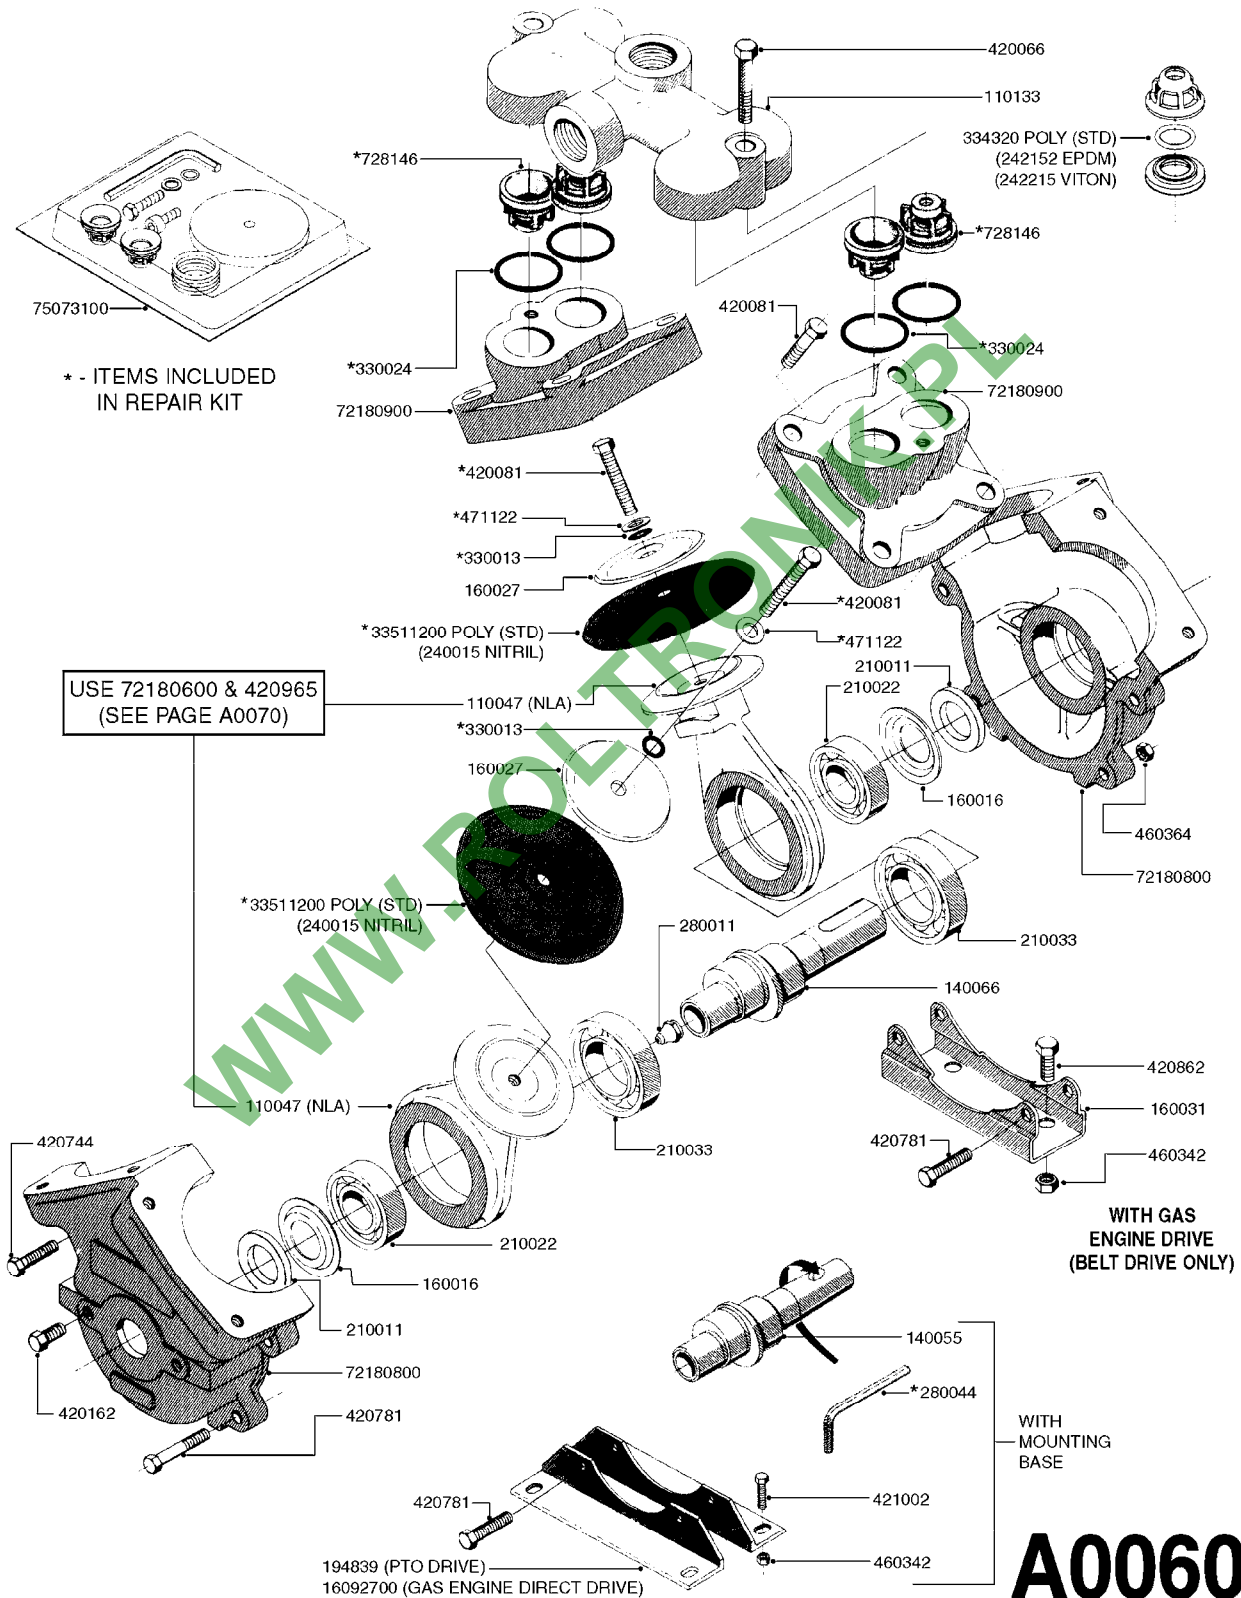

* - ITEMS INCLUDED
IN REPAIR KIT

USE 72180600 & 420965
(SEE PAGE A0070)

PUMP - 600
A0060-HIN, 01:01:16

Page 1

Date 04.11.2017 13:04

parts-n°	order qty	description
110047	1	CONN.ROD MOD.500-600 72180600
110133	1	VALVE CHAMBER MOD 600 PAINTED
140055	1	CRANK SHAFT, MODEL 600
140066	1	CRANK SHAFT, MODEL 600/4
160016	1	DUST PLATE
160027	1	DIAPHRAGM UPPER DISC 500-600
160031	1	BASE PLATE MODEL 500-600
194839	1	ANGLE IRON FOOT, M 500-600 RED
210011	1	SEAL FELT D39/23 X 4
210022	1	BEARING BALL 6205
210033	1	BEARING BALL 6007
240015	1	DIAPHRAGM MODEL 500-600 NITRIL
242152	1	O-RING D18.2X3 EPDM
242215	1	O-RING D18X3 VITON
280011	1	GREASE NIPPLE 1/8' SAE H TR
280044	1	KEY HEXAGON W6 3/16'
330013	1	O-RING D15/D10X2.5 F.3/8"NUT
330024	1	O-RING D41,1/D34.5 X 3,5
334320	1	O-RING D18X3 POLYURETHANE
420066	1	BOLT HEX 8.8 DEL 3/8"X50MM
420081	1	BOLT HEX 8.8 DEL 3/8"X40MM
420162	1	BOLT HEX 8.8 DEL 3/8"x15MM
420744	1	SCEW HM 8X40/22 A2 SS DIN931
420781	1	BOLT HEX 8.8 DEL M8X50
420862	1	BOLT HEX 8.8 DEL M10X16 FT
420965	1	M10X40 MACHINE SCREW STAINLESS
421002	1	BOLT HEX 8.8 DEL M10X30 FT DIN933
460342	1	NUT HEX M10 DEL DIN934
460364	1	NUT HU M8 A2 SS DIN934
471122	1	WASHER, M10, Ø20/10.5X 2.0, SS
728146	1	VALVE FOR 361(726890/707932)
16092700	1	PUMP MOUNT PLATE TALL 500/600
33511200	1	DIAPHRAGM 500-603 PUR 2006
72180600	1	CONNECTING ROD FOR 503-603 M10
72180800	1	PUMP HOUSING 603 RED W/BOLTS
72180900	1	DIAPHRAGM COVER MOD. 600
75073100	1	PUMP KIT 600 "06"