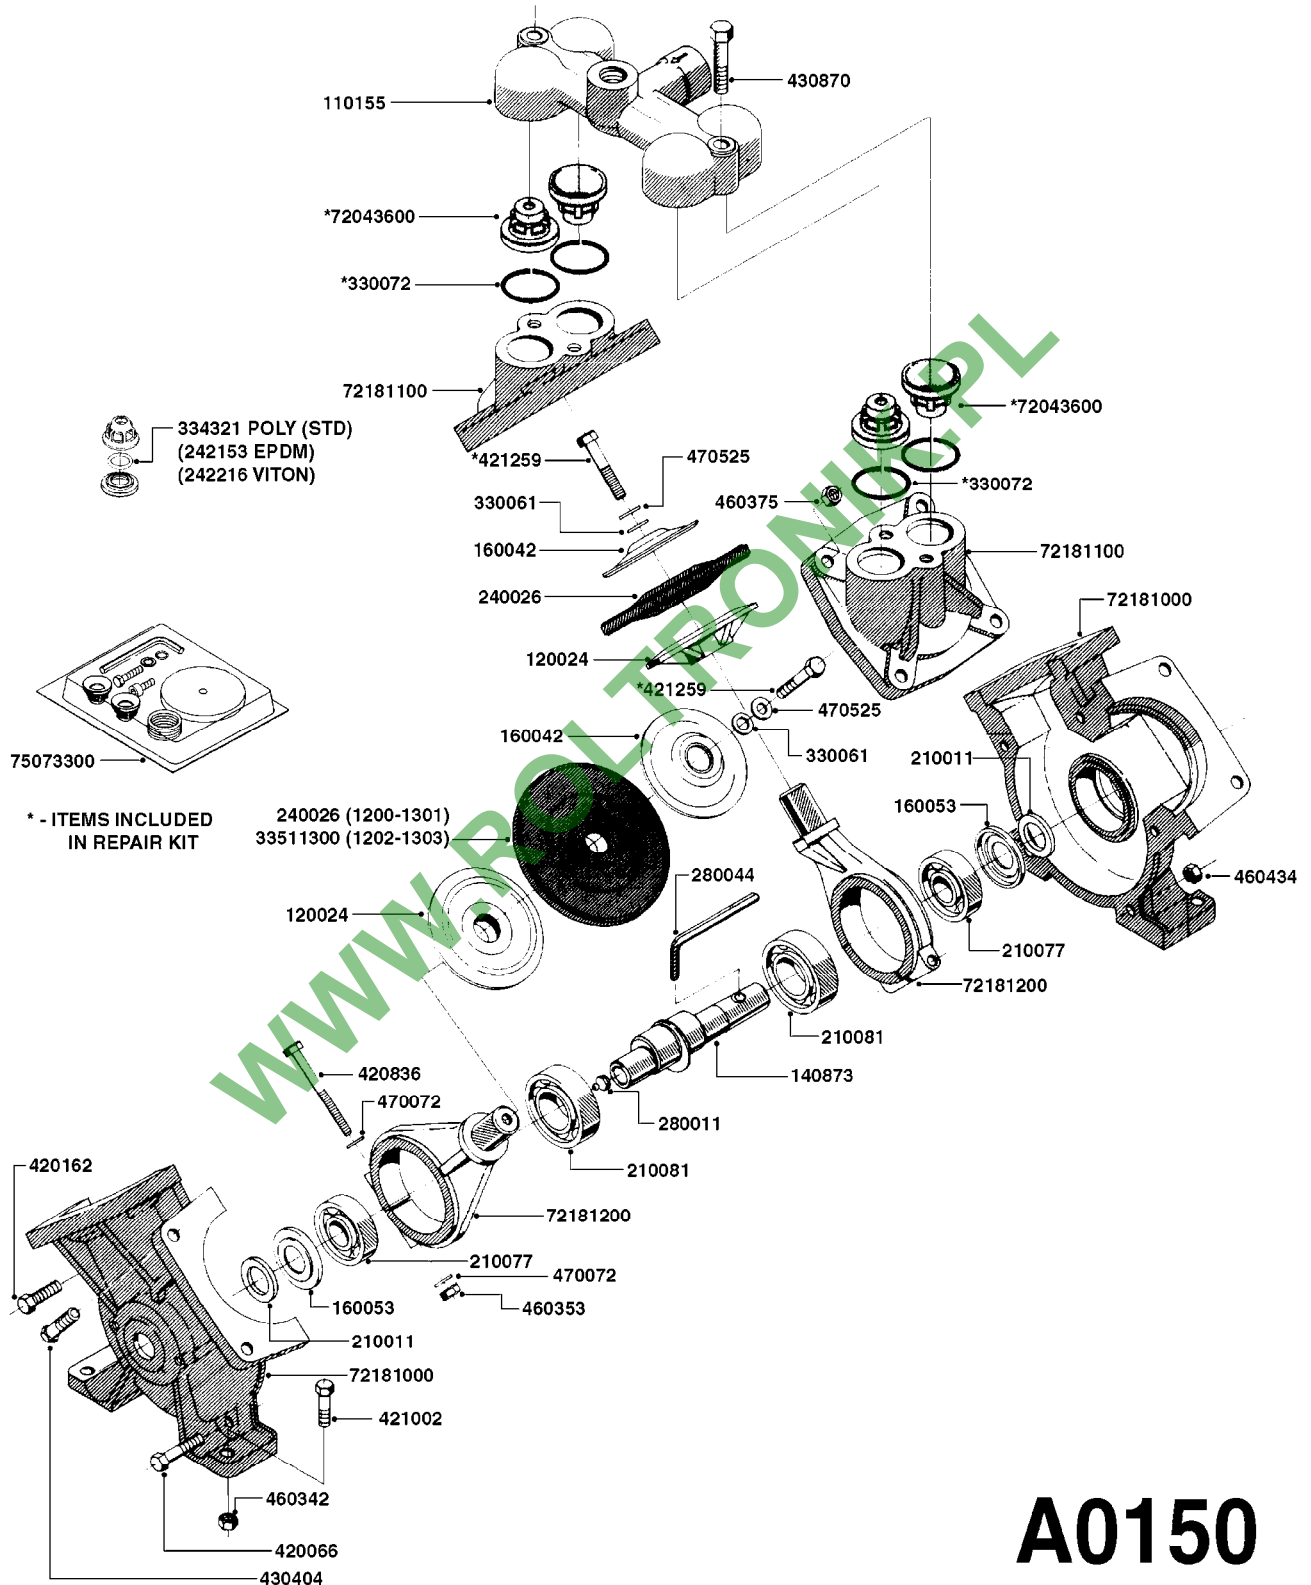

PUMP - 1200 W/ MOUNTING BASE
A0150-HIN, 27:04:17

Page 1

Date 04.11.2017 13:04

parts-n°	order qty	description
110155	1	VALVE CHAMBER F. 1200 PUMP
120024	1	DIAPHRAGM BACK DISC 1200-1300
140873	1	CRANK SHAFT MODEL 1202-9MM
160042	1	DIAPHRAGM UPPER DISC 1200-1300
160053	1	DUST PLATE
210011	1	SEAL FELT D39/23 X 4
210077	1	BEARING BALL 6305
210081	1	BEARING BALL 6307
240026	1	DIAPHRAGM MODEL 1200/1301
242153	1	O-RING D26X4 EPDM
242216	1	O-RING VITON F/1202/1302/462
280011	1	GREASE NIPPLE 1/8' SAE H TR
280044	1	KEY HEXAGON W6 3/16'
330061	1	O-RING D16/D11X2,5
330072	1	O-RING D53.5/D45.5X4
334321	1	O-RING POLY. 34.0x26.0x4.0
420066	1	BOLT HEX 8.8 DEL 3/8"X50MM
420162	1	BOLT HEX 8.8 DEL 3/8"x15MM
420836	1	BOLT HEX 8.8 RAW M8X85
421002	1	BOLT HEX 8.8 DEL M10X30 FT DIN933
421259	1	BOLT HEX UNC7/16"x2.25" 18-8SS
430404	1	BOLT HEX 8.8 DEL M12X50
430870	1	BOLT HEX 8.8 DEL M12X55 FT
460342	1	NUT HEX M10 DEL DIN934
460353	1	NUT HEX M8 BLACK
460375	1	NUT HEX M12 BLACK
460434	1	NUT HEX 3/8' NC BLACK
470072	1	WASHER D15/D8X.5 LOCK
470525	1	WASHER D19/D11.5X2.5
33511300	1	DIAPHRAGM 1202-1303 POLY 2006
72043600	1	VALVE FOR 462/463
72181000	1	HOUSING, PUMP, 1203 RED
72181100	1	DIAPHRAGM COVER 1203/1303+BLTS
72181200	1	CONNECTING ROD FOR 1203 W/M12
75073300	1	PUMP KIT 1200/1202 "06"

WWW.ELEKTRONIK.PL