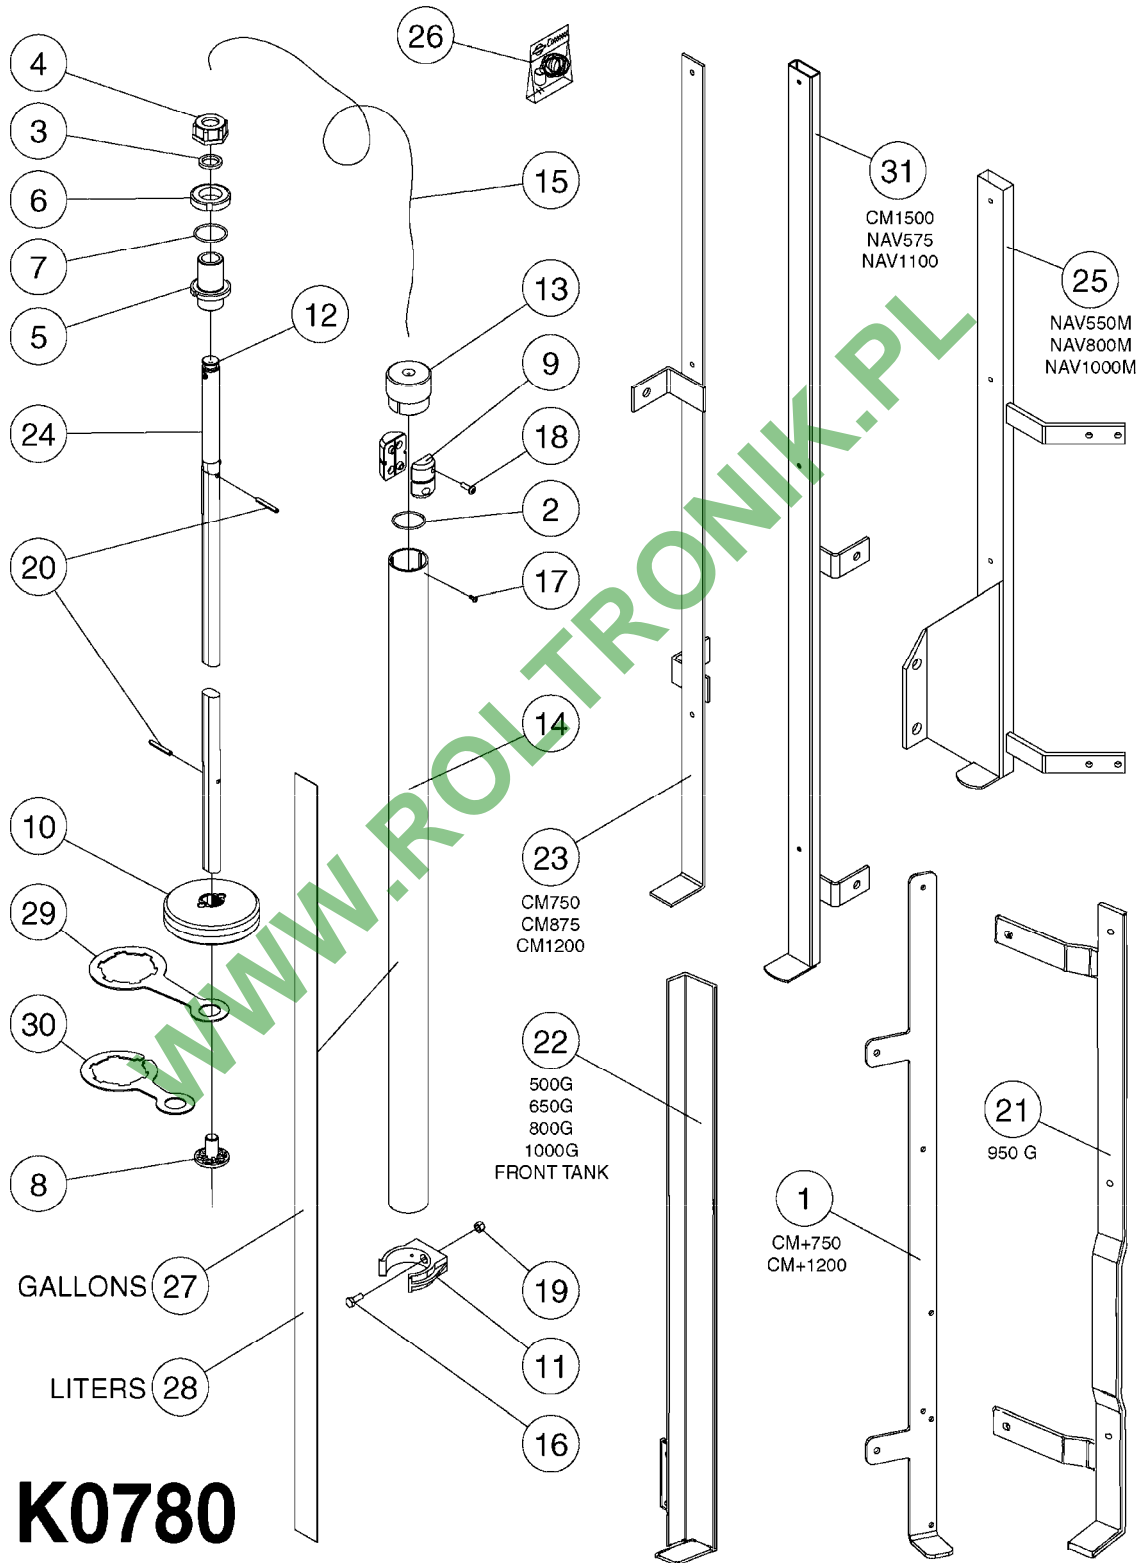

K0780

SIGHT GAUGE - REMOTE
K0780-HIN, 16:03:17

Page 1
Date 04.11.2017 13:05

Pos.	parts-n°	order qty	description
1	161950	1	SIGHT GAUGE MT BKT CM+ 750/120
2	242262	1	O-RING D31X3 VITON
3	242309	1	SEAL Ø22 ID Ø30 OD X 4 HIGH
4	320095	1	FITT.DK NUT 1" BSP
5	320456	1	FITT.DK BULKHEAD 1"BSP DOUBLE
6	320471	1	FITT.DK NUT 1" BSP JAMB
7	332577	1	O-RING D38/D30X4 F.1" PUR.
8	333864	1	GUIDE F. SAFETY VALVE SPRING
9	334513	1	MARKER HALF SIGHT GAUGE RED
10	334515	1	FLOATER FOR LIQUID LEVEL
11	334523	1	PIPE HOLDER D51.5
12	334849	1	SIGHT GAUGE GUIDE F. SS TUBE
13	334850	1	GUIDE F. SIGHT GAUGE TUBE TOP
14	341202	1	TUBE F.SIGHT GAUGE L=40"
14	341204	1	SIGHT GAUGE TUBE L=59"
14	341283	1	TUBE F.SIGHT GAUGE L=72"
14	341307	1	TUBE F.SIGHT GAUGE L=75" NCM 4400
14	341339	1	TUBE F.SIGHT GAUGE L=82" NCM 6600
14	341340	1	TUBE F.SIGHT GAUGE L=94" (2382) NCM 9000
14	34000703	1	TUBE F. DRY GAUGE L=1200 BENT RANGER 2200
15	390487	1	CORD NYLON/SIGHT GAUGE 4500mm
15	28034100	1	CABLE F.LIQUID LEVEL IND.L=5M
16	410185	1	BOLT HEX 8.8 DEL M6X16
16	410362	1	BOLT HEX 8.8 SS M6X20
17	440663	1	SCREW 3/8" NR4 STAINLESS
18	440677	1	SCREW F. PLASTIC 5X20 SS
19	460261	1	NUT HEX M6X1.00 LOCK DIN985 A2 SS
20	480717	1	PIN D5 X 40 STAINLESS
20	480730	1	PIN ROLL 5X30 STAINLESS STEEL
21	615197	1	BKT.SIGHT GAUGE HC950
22	615308	1	BRACKET FOR SIGHT TUBE
23	615941	1	SIGHT GAUGE MOUNT BRACKET CM
24	615942	1	GUIDE TUBE F.FLOATER CM1200G
24	615943	1	GUIDE TUBE F.FLOATER CM875G
24	615944	1	GUIDE TUBE F.FLOATER, L=1680 NAV 575 & CM 750
24	615945	1	GUIDE TUBE F.FLOATER, L=1610, NV3000 NAV 3000 & HC650
24	615947	1	GUIDE TUBE F.FLOATER TR 500G NAV 3000 & HC650
24	615948	1	GUIDE TUBE F.FLOATER MA 1000-1200-1500 L
24	615949	1	GUIDE TUBE F.FLOATER MEGA 230G
24	615951	1	GUIDE TUBE F.FLOATER NAV800G
24	615952	1	GUIDE TUBE F.FLOATER NAV1000G
24	615954	1	GUIDE TUBE F. FLOATER F.T.250G
24	615955	1	GUIDE TUBE F.FLOATER FT.350G
24	615957	1	GUIDE TUBE F.FLOATER NAV.550G
24	61022100	1	GUIDE TUBE F NP1100/CM1500
24	61022600	1	GUIDE TUBE F.FLOATER RANGER RANGER 2000 & 2200
24	61036700	1	GUIDE TUBE F.FLOATER, L=1850, NV4000/CM4400 NCM 4400 & NAV 4000
24	61038600	1	GUIDE TUBE F.FLOAT NCM 9000
24	61038700	1	GUIDE TUBE F.FLOAT NCM 6600
25	637998	1	MANIFOLD BKT. NAVIGATOR
26	741527	1	SIGHT GAUGE KIT SS WIRE '98
27	978056	1	DECAL S/G TUBE 500GAL-99