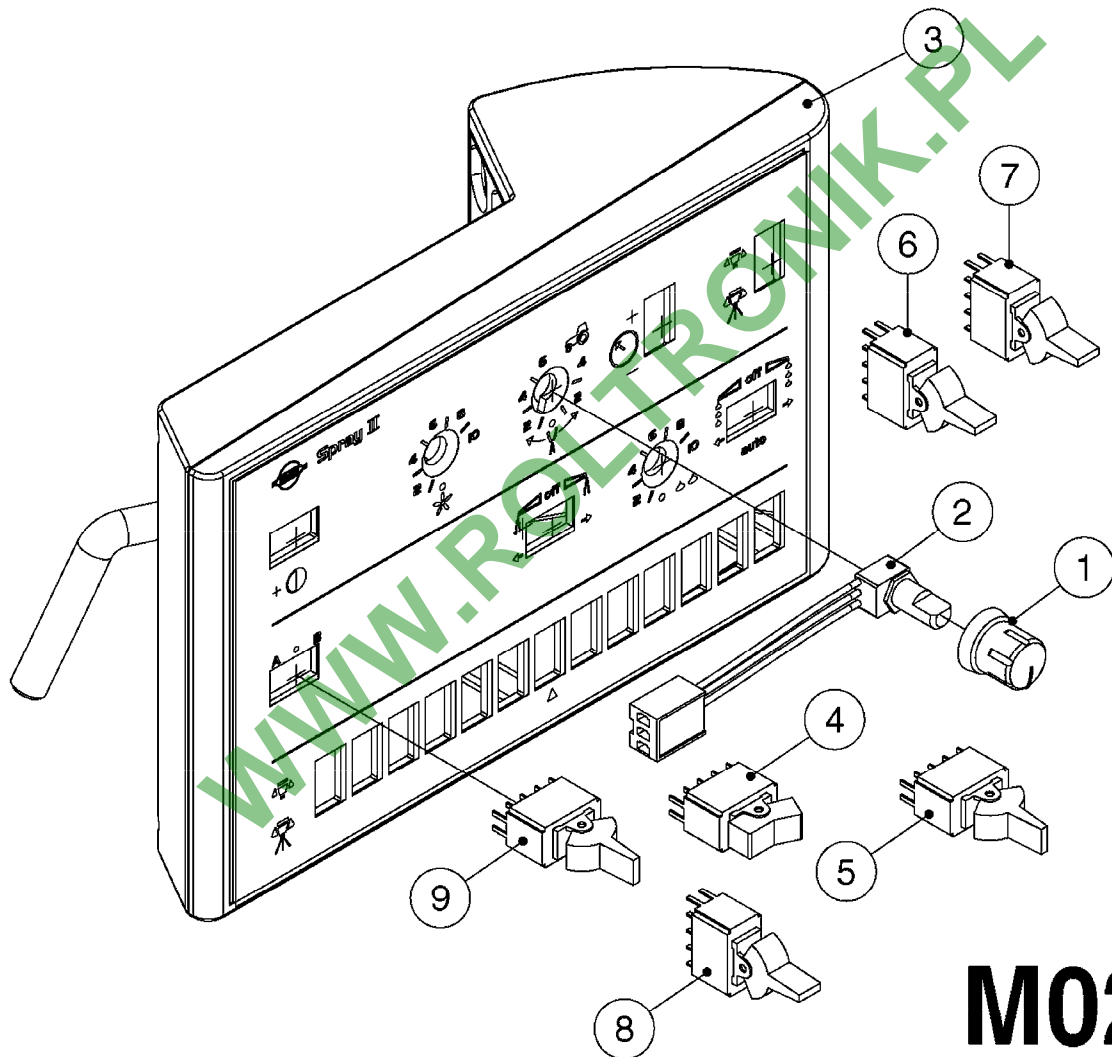

M0200

SPRAYBOX II
M0200-HIN, 23:06:16

Page 1

Date 04.11.2017 13:05

Pos.	parts-n°	order qty	description
1	26000400	1	KNOB F.FOAM ADJUST HC5500
2	26005300	1	POT.METER F. SPRAYBOX II
3	26010200	1	CONTROL BOX 2SEC, SPRAY BOX II
3	26010300	1	CONTROL BOX 3SEC, SPRAY BOX II
3	26010400	1	CONTROL BOX 4SEC, SPRAY BOX II
3	26010500	1	CONTROL BOX 5SEC, SPRAY BOX II
3	26010600	1	CONTROL BOX 6SEC, SPRAY BOX II
3	26010700	1	CONTROL BOX 7SEC, SPRAY BOX II
3	26010800	1	CONTROL BOX 8SEC, SPRAY BOX II
3	26010900	1	CONTROL BOX 9SEC, SPRAYBOX II
3	26011000	1	SPRAY CONT. II EVC 4 SEC. HAZ
3	26011100	1	SPRAY CONT. II EVC 5 SEC. HAZ
3	26011200	1	SPRAY CONT. II EVC 6 SEC. HAZ
3	26011300	1	SPRAY CONT. II EVC 7 SEC. HAZ
3	26013600	1	CONTROL BOX 13SEC, SPRAYBOX II
4	26020200	1	SWITCH ON-ON SP ROCKER RED
5	26020300	1	SWITCH ON-OFF-ON SP BLACK
6	26020400	1	SWITCH MOM-OFF-MOM SP YELLOW
7	26020600	1	SWITCH ON-ON SP GREEN
8	26020800	1	SWITCH ON-ON DP GREEN
9	26021000	1	SWITCH ON-OFF-ON DP BLACK

WWW.ROLTRONLINE.PL