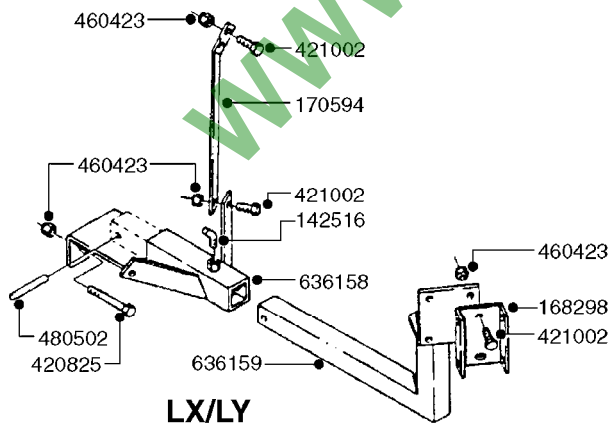

NK/LX/LY PRE-86

3PT TWIN

NEW NAVIGATOR

LX/LY

TRAILER

K0050