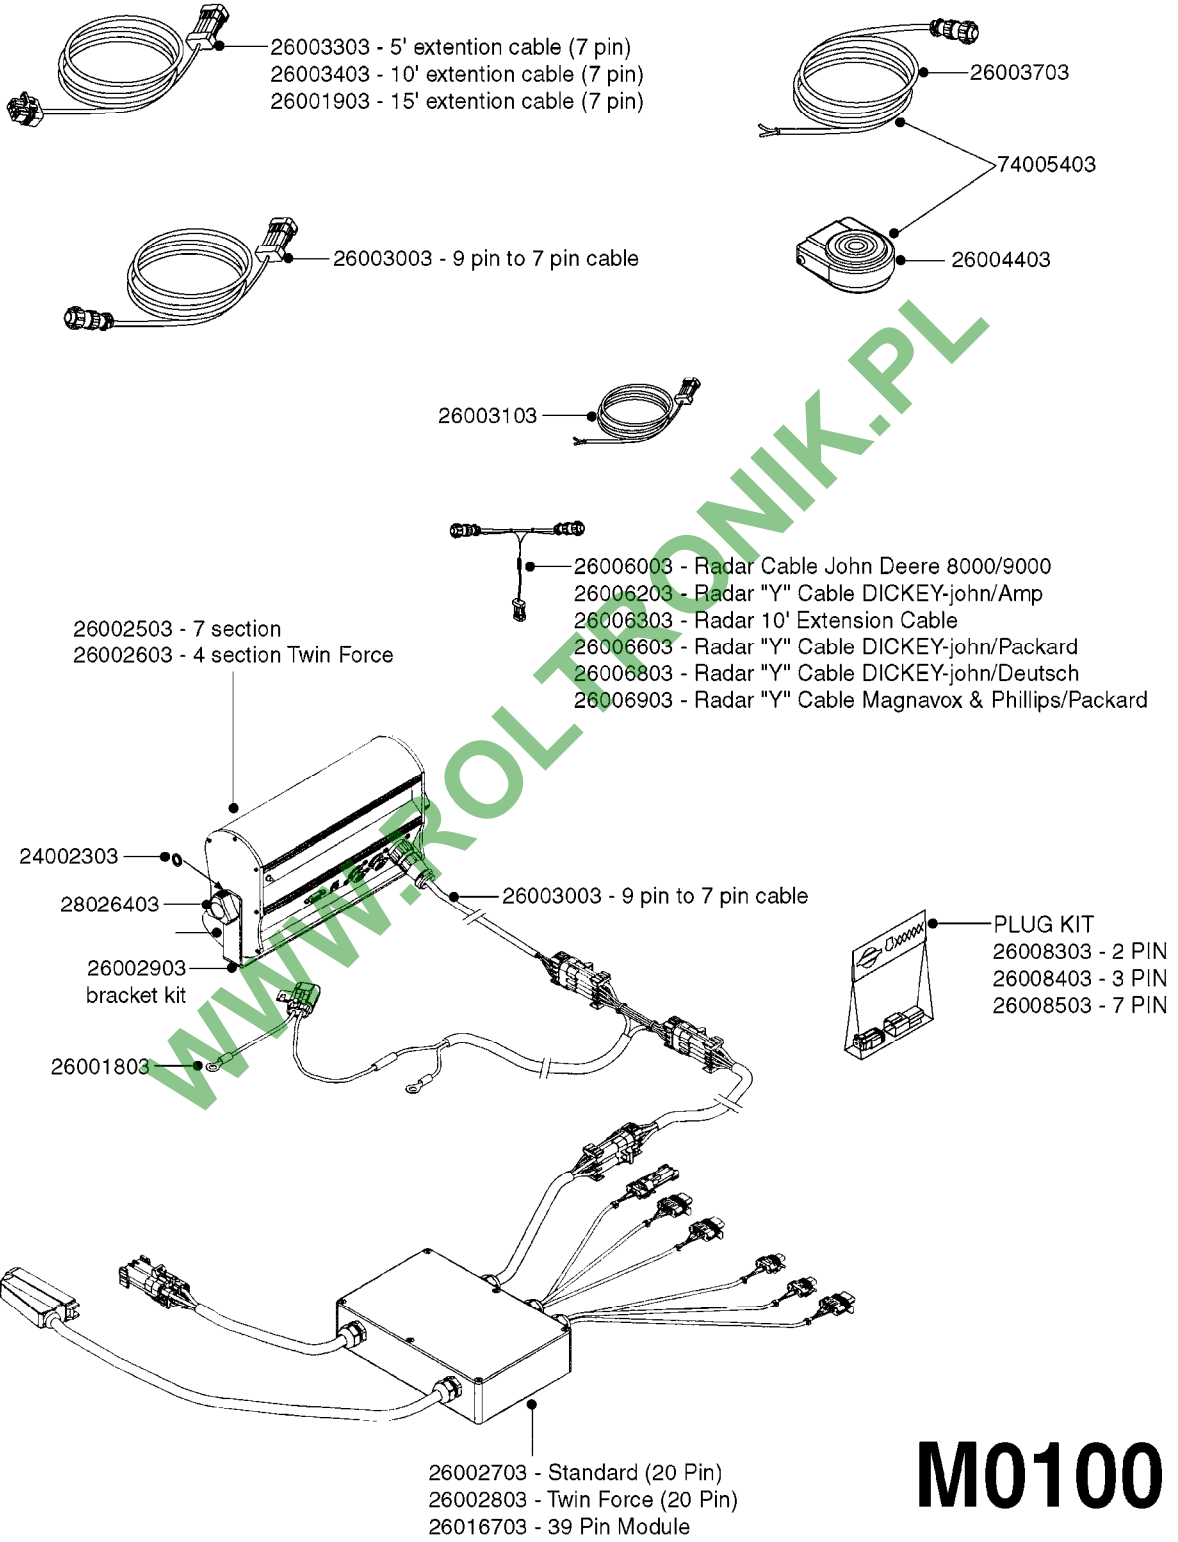

M0100

MUSTANG 3500 CONTROLLER
M0100-HIN, 01:01:16

Page 1

Date 04.11.2017 13:05

parts-n°	order qty	description
24002303	1	WASHER, RUBBER
26001803	1	POWER CABLE
26001903	1	15' 7-PIN EXTENSION CABLE
26002503	1	MUSTANG 3500/7 CONSOLE
26002603	1	MUSTANG 3500/4/TF CONSOLE
26002703	1	MUSTANG 3500/20PIN SC MODULE
26002803	1	MUSTANG 3500/20PIN TF SC MODUL
26002903	1	MUSTANG 3500 CONSOLE MNT KIT
26003003	1	MUSTANG 3500 CONSOLE CABLE
26003103	1	MUSTANG 3500/7 SC MOD CNECT KT
26003303	1	MUSTANG/FM 5FT 7PIN EXT CABLE
26003403	1	MUSTANG/FM 10FT 7PIN EXT CABLE
26003703	1	MUSTANG RUN/HOLD ADAPT CABLE
26004403	1	SWITCH, FOOT
26006003	1	MUSTANG RADR CBLE JD 8000/9000
26006203	1	MUSTANG RDR "Y" CABLE DCKY-JHN
26006303	1	MUSTANG RDR EXTNSN CABLE 10FT
26006603	1	MUSTANG RDR"Y"CABLE D-J PACKRD
26006803	1	MUSTANG RDR"Y"CABLE D-J DEUTS.
26006903	1	MUSTANG RDR"Y"CABLE MAG. PHILIP
26008303	1	MICRO TRAK PLUG KIT - 2 PIN
26008403	1	MICRO TRAK PLUG KIT - 3 PIN
26008503	1	MICRO TRAK PLUG KIT - 7 PIN
26016703	1	MUSTANG 3500/39PIN SC MODULE
28026403	1	KNOB, MUSTANG CONSOLE MOUNT
74005403	1	FOOT SWITCH FOR MUSTANG 3500

WWW.ROLTRONIK.PL