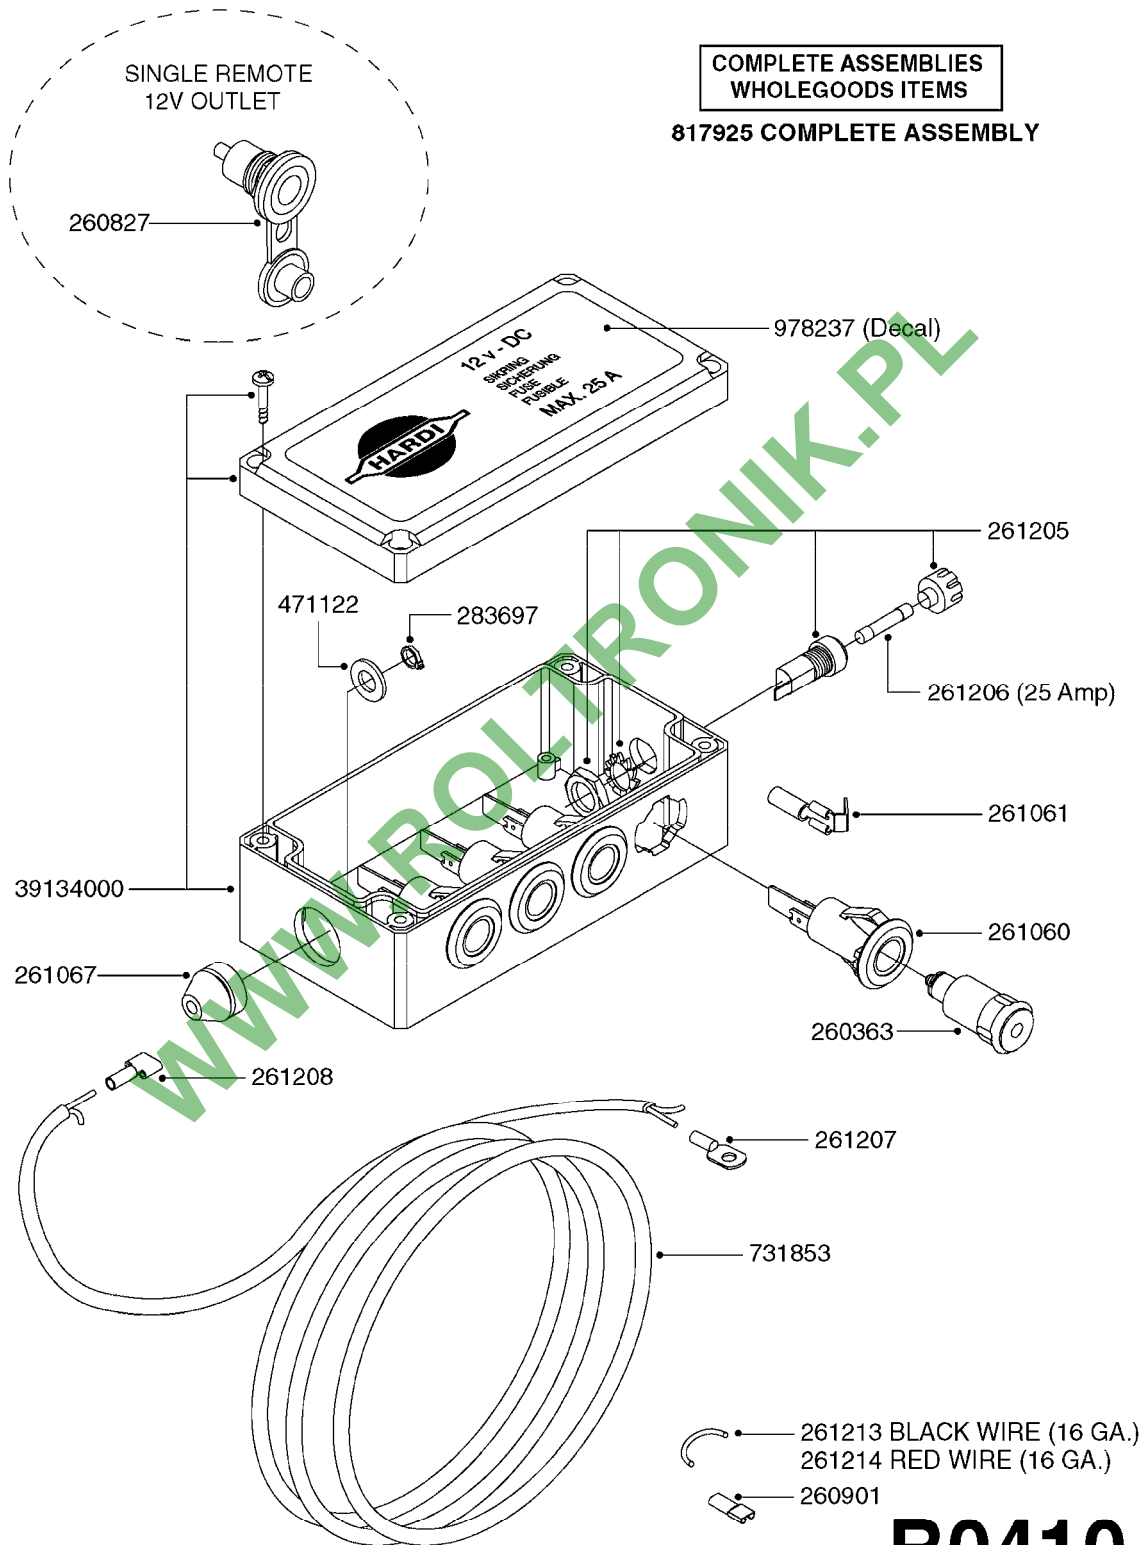

B0410

12 VOLT OUTLET BOX
B0410-HIN, 01:01:16

Page 1

Date 04.11.2017 13:05

parts-n°	order qty	description
260363	1	PLUG 2 POLE 12V
260827	1	PLUG F.EC ATTACHMENTS
260901	1	SPADE F.ELEC CONN.1.5MM BLUE
261060	1	PLUG F.EC ATTACHMENTS
261061	1	SPADE F.ELEC.2 WAY CONNECTOR
261067	1	GROMMET 10-14 GREY
261205	1	FUSE HOLDER
261206	1	FUSE 25 A
261207	1	ELECTRIC CONNECTOR 4MM
261208	1	SPADE F.ELEC.CONNECTOR 4MM
261213	1	WIRE 6.4MM BLACK
261214	1	WIRE 6.4MM RED
283697	1	TIESTRAP 200MM
471122	1	WASHER, M10, Ø20/10.5X 2.0, SS
731853	1	CABLE 2X4MM L=138"
817925	1	OUTLET BOX 12 VOLT ELEC.
978237	1	DECAL OUTLET BOX
39134000	1	BOX, COMPLETE, 12V POWER BOX

WWW.ROLTRONIK.PL