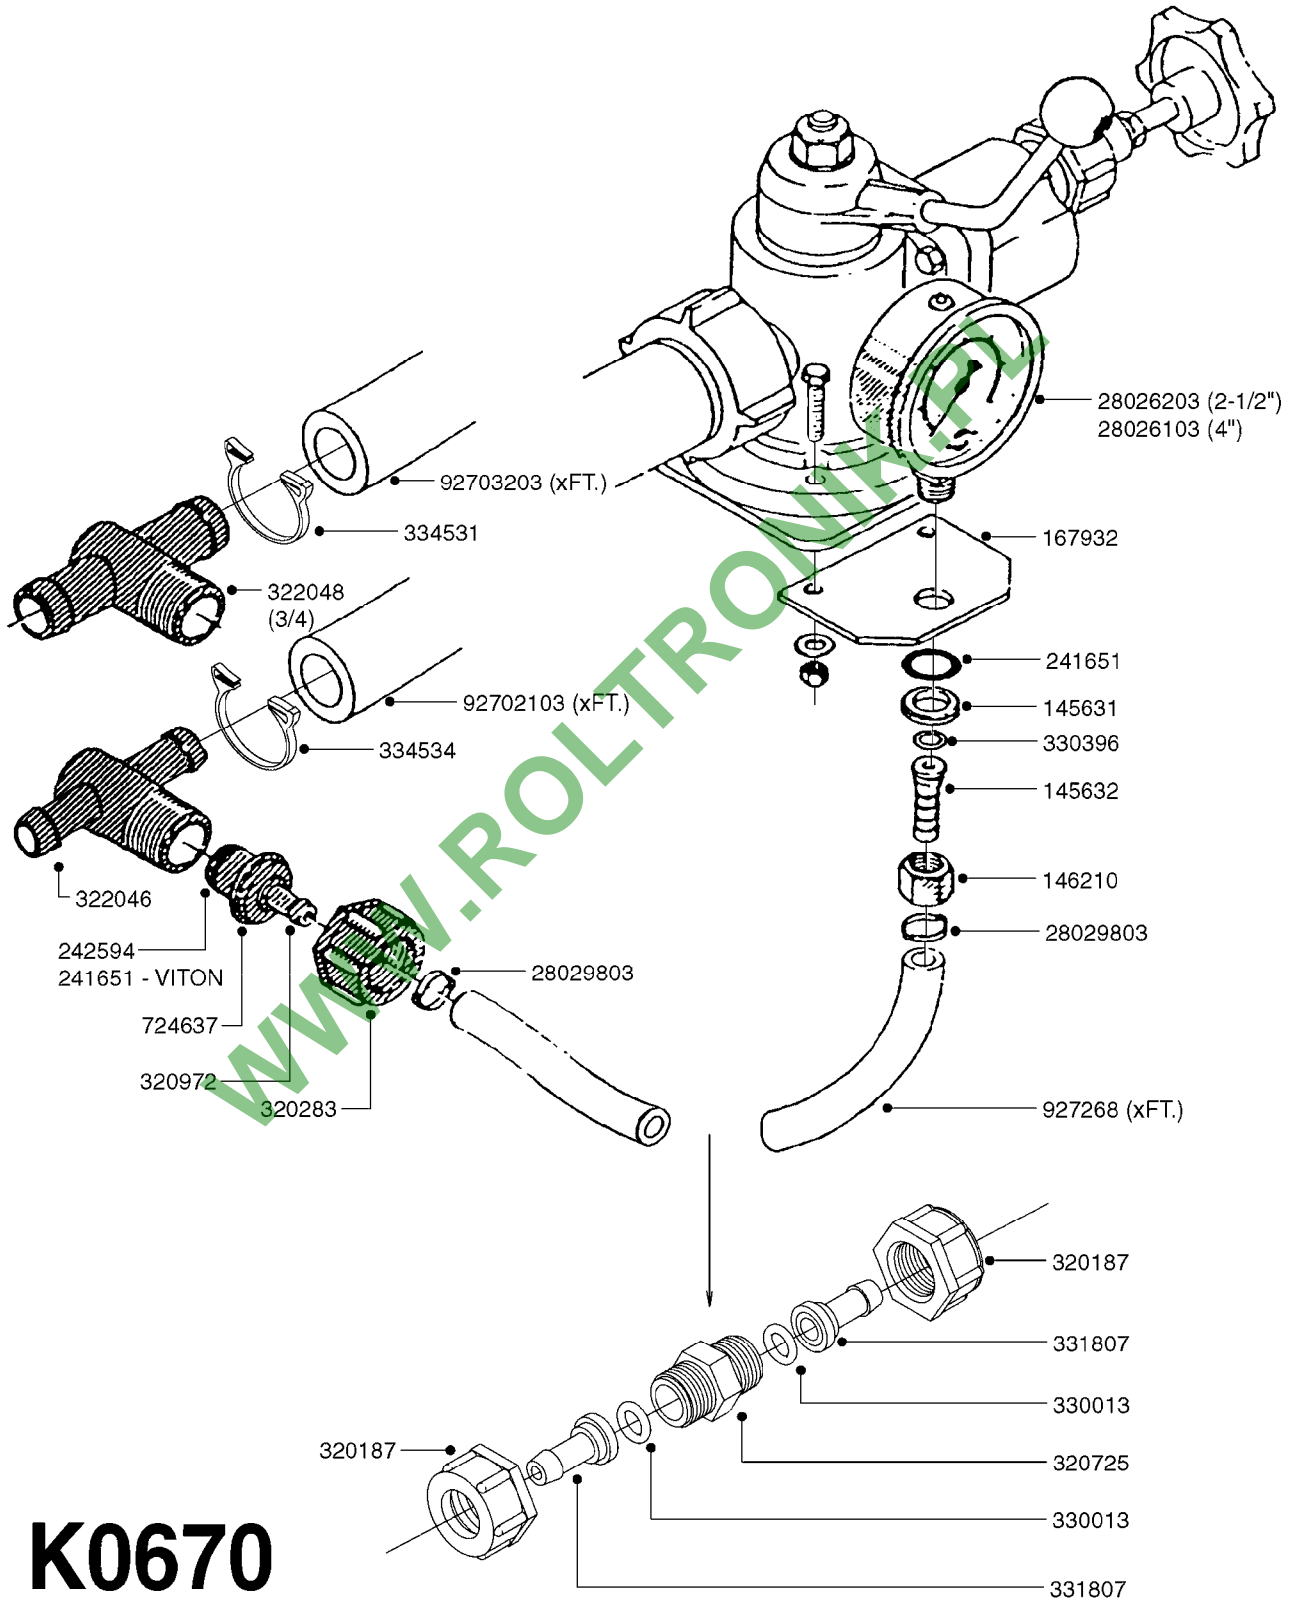

K0670

REMOTE GAUGE-BK 180 & EC
K0670-HIN, 01:01:16

Page 1

Date 04.11.2017 13:05

parts-n°	order qty	description
145631	1	WASHER D21.5/D13.5X2.5 BRASS
145632	1	FITT.DK HB 1/4' BRASS F.GUAGE
146210	1	NUT 1/4'BSP BRASS
167932	1	MTG. BRACKET (PRESSURE GAUGE)
241651	1	O-RING D14.0X3.0 NITRIL
242594	1	O-RING D14 X 1.78 SCH.70-EPDM
320187	1	FITT.DK CAP 3/8" BSP BLACK
320283	1	FITT.DK NUT 3/4"BSP
320725	1	FITT.DK NIPPLE 3/8"-3/8" BSP
320972	1	FITT.DK HB 5/16'- 1/4' BSP
322046	1	FITT.DK TEE 1/2X1/2HB X3/4'BSP
322048	1	FITT.DK TEE 3/4X3/4HB X3/4'BSP
330013	1	O-RING D15/D10X2.5 F.3/8"NUT
330396	1	O-RING D11.2/D6.6X3.2
331807	1	FITT.DK HB 5/16" F.3/8" NUT
334531	1	CLAMP HOSE PLASTIC 3/4"
334534	1	CLAMP HOSE PLASTIC 1/2"
724637	1	FITT.DK HB 5/16' F. 3/4" COMP.
927268	1	HOSE R X PVC X 1/4 X 0012"
28026103	1	GAUGE 200PSI/BR,4",1/4"BSP-BTM
28026203	1	GAUGE 200PSI/BR,2.5"1/4BSP-BTM
28029803	1	CLAMP HOSE GEAR P1/2" 6708
92702103	1	HOSE R X1/2" X300PSI WP X0012"
92703203	1	HOSE R X3/4" X300PSI WP X0012"

WWW.ROLTRONIK.PL