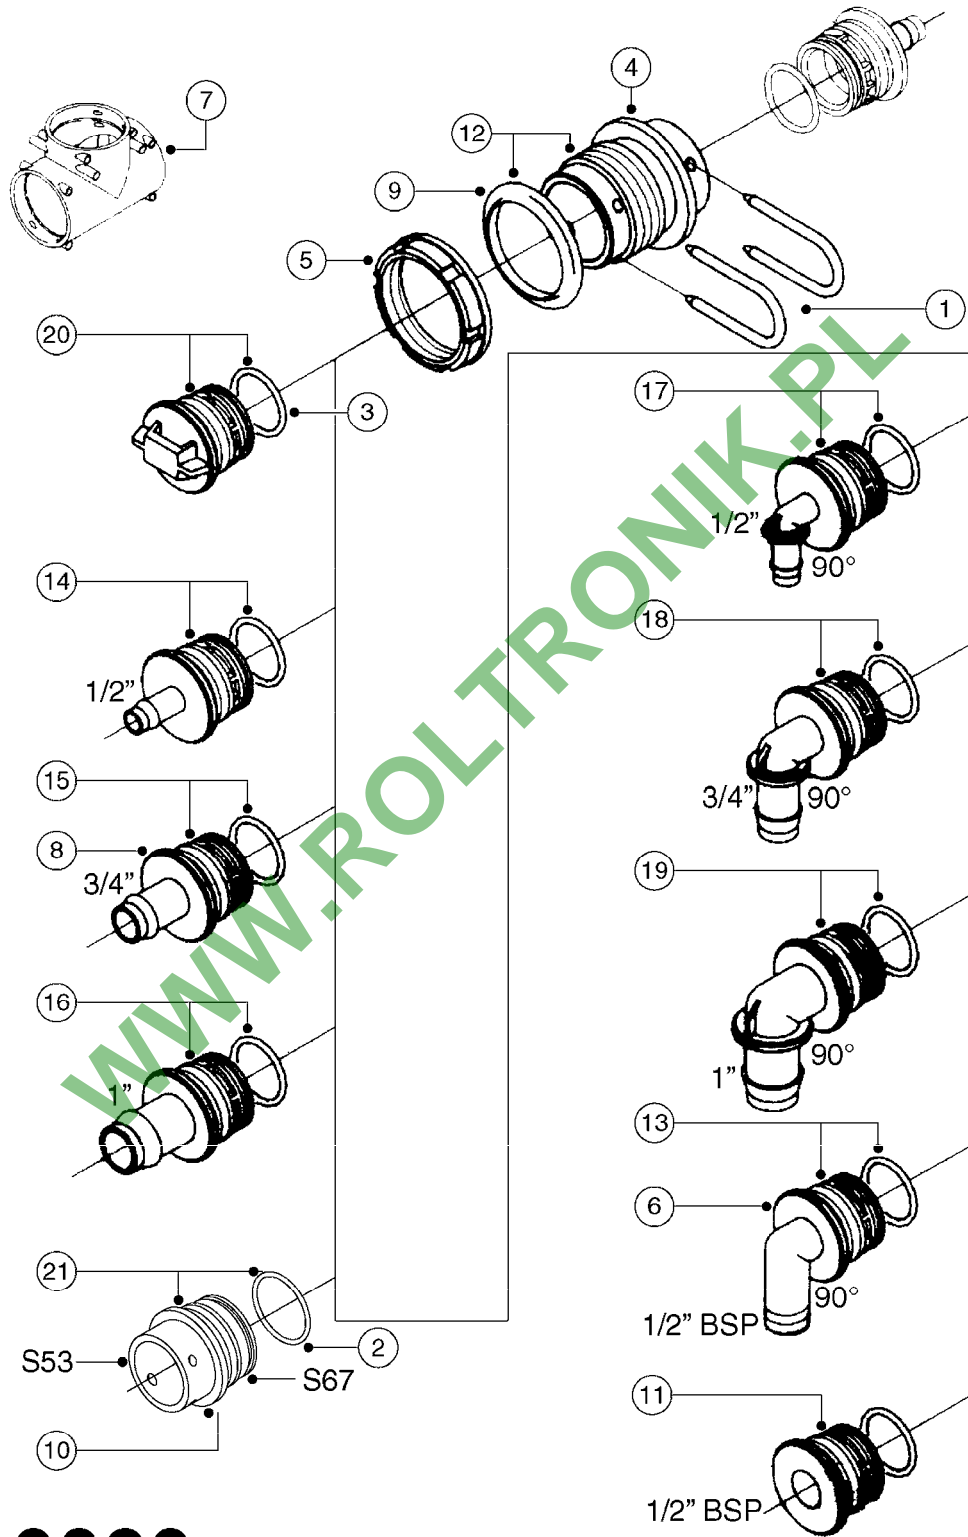

L0080

FITTINGS - S-53
L0080-HIN, 12:09:17

Page 1

Date 04.11.2017 13:05

Pos.	parts-n°	order qty	description
1	145995	1	FITT.DK S-53 FORK
2	241973	1	O-RING Ø3 X 44,2 70 SHORES NITRIL NITRIL (BLACK)
2	242353	1	O-RING D44.2X3.0 VITON F.S-67 VITON (BROWN)
3	242109	1	O-RING D32.2x3.0 NITRIL (BLACK)
3	242354	1	O-RING D32.2X3.0 VITON F.S-53 VITON (BROWN)
4	322103	1	FITT.DK S-53 BULKHEAD
5	322107	1	FITT.DK S-53 BULKHEAD NUT
6	322110	1	FITT.DK S-53 ELB. 1/2" BSP
7	322352	1	FITT.DK S-53 TEE
8	334229	1	FITT.DK S-53 STR.3/4"
9	334260	1	GASKET F. S-53 BULKHEAD
10	334564	1	FITT.DK S-67 TO S-53 ADAPTER
11	391100	1	FITT.DK S-53THREAD INS.1/2"BSP
12	726463	1	FITT.DK S53 BULKHEAD W/GASKET
13	726552	1	FIT.DK S-53X90 1/2" BSP, O-RING
14	726556	1	FITT.DK S-53 HB 1/2" W/O-RING
15	726558	1	FITT.DK S53 STR. 3/4" W.ORING
16	726559	1	FITT DK. S-53 HB 1" W/O-RING
17	726568	1	FITT.DK.S-53 HB 1/2"90 W/ORING
18	726570	1	FITT.DK S-53 ELB.3/4" W.ORING
19	726571	1	FITT.DK S-53 ELB.1", W ORING
20	726578	1	FITT.DK S53 PLUG WITH O-RING
21	728561	1	REDUCER S67M - S53F + O-RING

WWW.ROLANDONLINE.PL