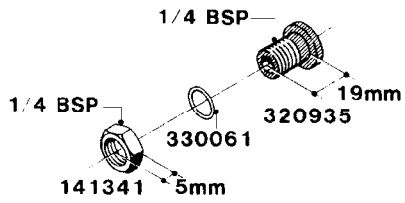

L0060

FITTINGS - BULKHEAD
L0060-HIN, 01:01:16

Page 1

Date 04.11.2017 13:05

parts-n°	order qty	description
141046	1	NUT 3/8" BSP
141341	1	NUT 1/4' BSP
240284	1	O-RING D82,5/75 X 3,5
320456	1	FITT.DK BULKHEAD 1"BSP DOUBLE
320467	1	FITT.DK BULKHEAD 1"BSP SINGLE
320471	1	FITT.DK NUT 1" BSP JAMB
320541	1	FITT.DK BULKHEAD 2-1/2'BSP SIN
320552	1	FITT.DK NUT 2-1/2' BSP JAMB
320644	1	FITT.DK ELB.3/4"HB X 1" BSP
320784	1	FITT.DK CAP 1-1/2" BSP
320795	1	FITT.DK NUT 1-1/2" BSP JAMB
320935	1	FITT.DK BULKHEAD 1/4' BSP SING
320946	1	FITT.DK BULKHEAD 3/8' BSP SING
321296	1	FITT.DK BULKHEAD 1/2" BSP SING
321307	1	FITT.DK NUT 1/2" BSP JAMB
321333	1	FITT.DK BULK 1-1/2" X 1"F BSP
330061	1	O-RING D16/D11X2,5
330072	1	O-RING D53.5/D45.5X4
330212	1	O-RING D19/D14X2.4 F.1/2"NUT
332577	1	O-RING D38/D30X4 F.1" PUR.
332592	1	O-RING D26/D20X3

WWW.ROLTRONIK.PL