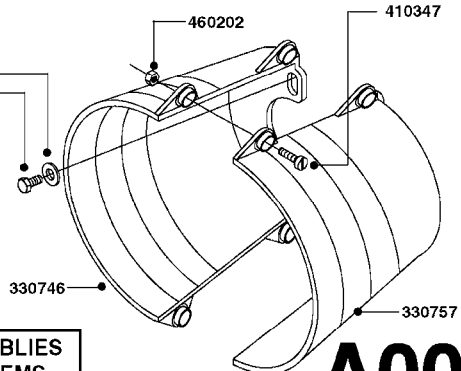

COMPLETE ASSEMBLIES
WHOLEGOODS ITEMS

A0080