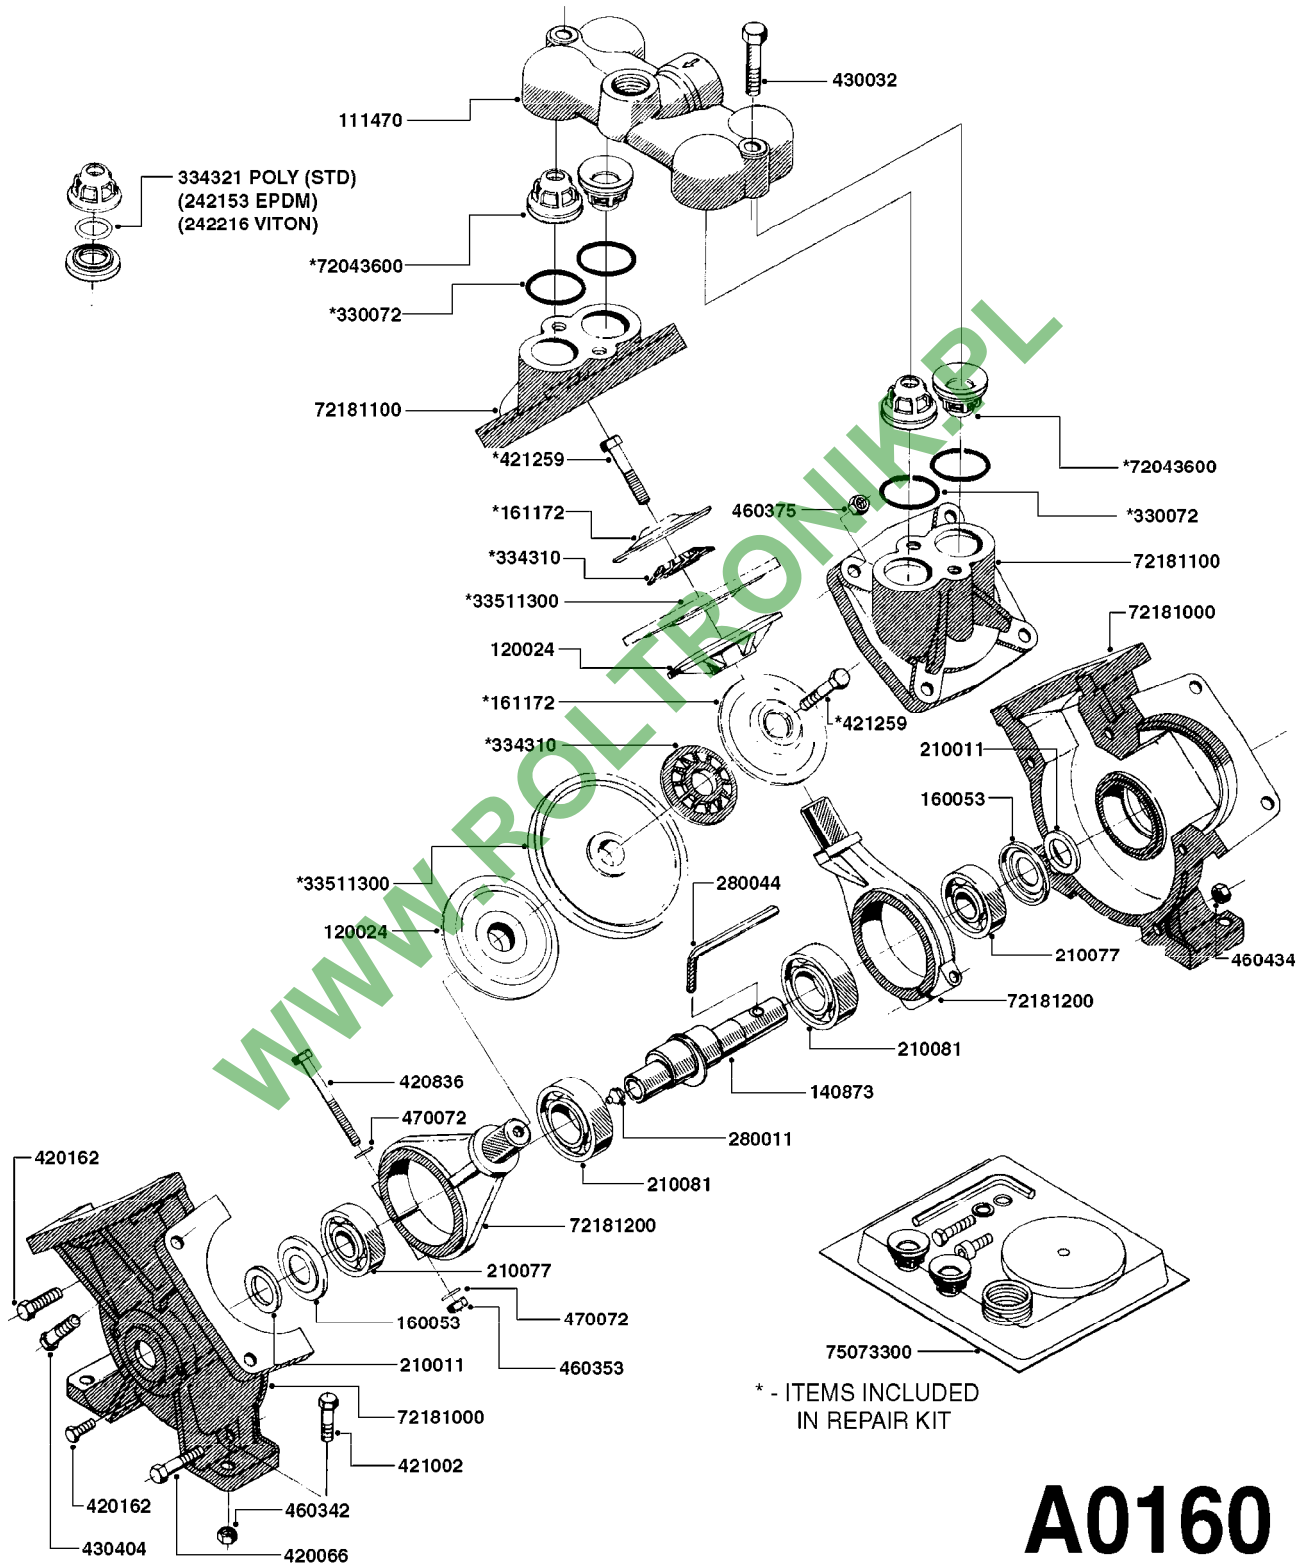

A0160

PUMP - 1202 W/MOUNTING BASE
A0160-HIN, 01:01:16

Page 1

Date 04.11.2017 13:04

parts-n°	order qty	description
111470	1	VALVE CHAMBER 1202
120024	1	DIAPHRAGM BACK DISC 1200-1300
140873	1	CRANK SHAFT MODEL 1202-9MM
160053	1	DUST PLATE
161172	1	DIAPHRAGM DISC F. 1203/1303
210011	1	SEAL FELT D39/23 X 4
210077	1	BEARING BALL 6305
210081	1	BEARING BALL 6307
242153	1	O-RING D26X4 EPDM
242216	1	O-RING VITON F/1202/1302/462
280011	1	GREASE NIPPLE 1/8' SAE H TR
280044	1	KEY HEXAGON W6 3/16'
330072	1	O-RING D53.5/D45.5X4
334310	1	NYLON WASHER 1202/1302/462
334321	1	O-RING POLY. 34.0x26.0x4.0
420066	1	BOLT HEX 8.8 DEL 3/8"X50MM
420162	1	BOLT HEX 8.8 DEL 3/8"x15MM
420836	1	BOLT HEX 8.8 RAW M8X85
421002	1	BOLT HEX 8.8 DEL M10X30 FT DIN933
421259	1	BOLT HEX UNC7/16"x2.25" 18-8SS
430032	1	BOLT HEX 8.8 RAW 1/2'X55MM
430404	1	BOLT HEX 8.8 DEL M12X50
460342	1	NUT HEX M10 DEL DIN934
460353	1	NUT HEX M8 BLACK
460375	1	NUT HEX M12 BLACK
460434	1	NUT HEX 3/8' NC BLACK
470072	1	WASHER D15/D8X.5 LOCK
33511300	1	DIAPHRAGM 1202-1303 POLY 2006
72043600	1	VALVE FOR 462/463
72181000	1	HOUSING, PUMP, 1203 RED
72181100	1	DIAPHRAGM COVER 1203/1303+BLTS
72181200	1	CONNECTING ROD FOR 1203 W/M12
75073300	1	PUMP KIT 1200/1202 "06"

WWW.ELEKTRONIK.PL