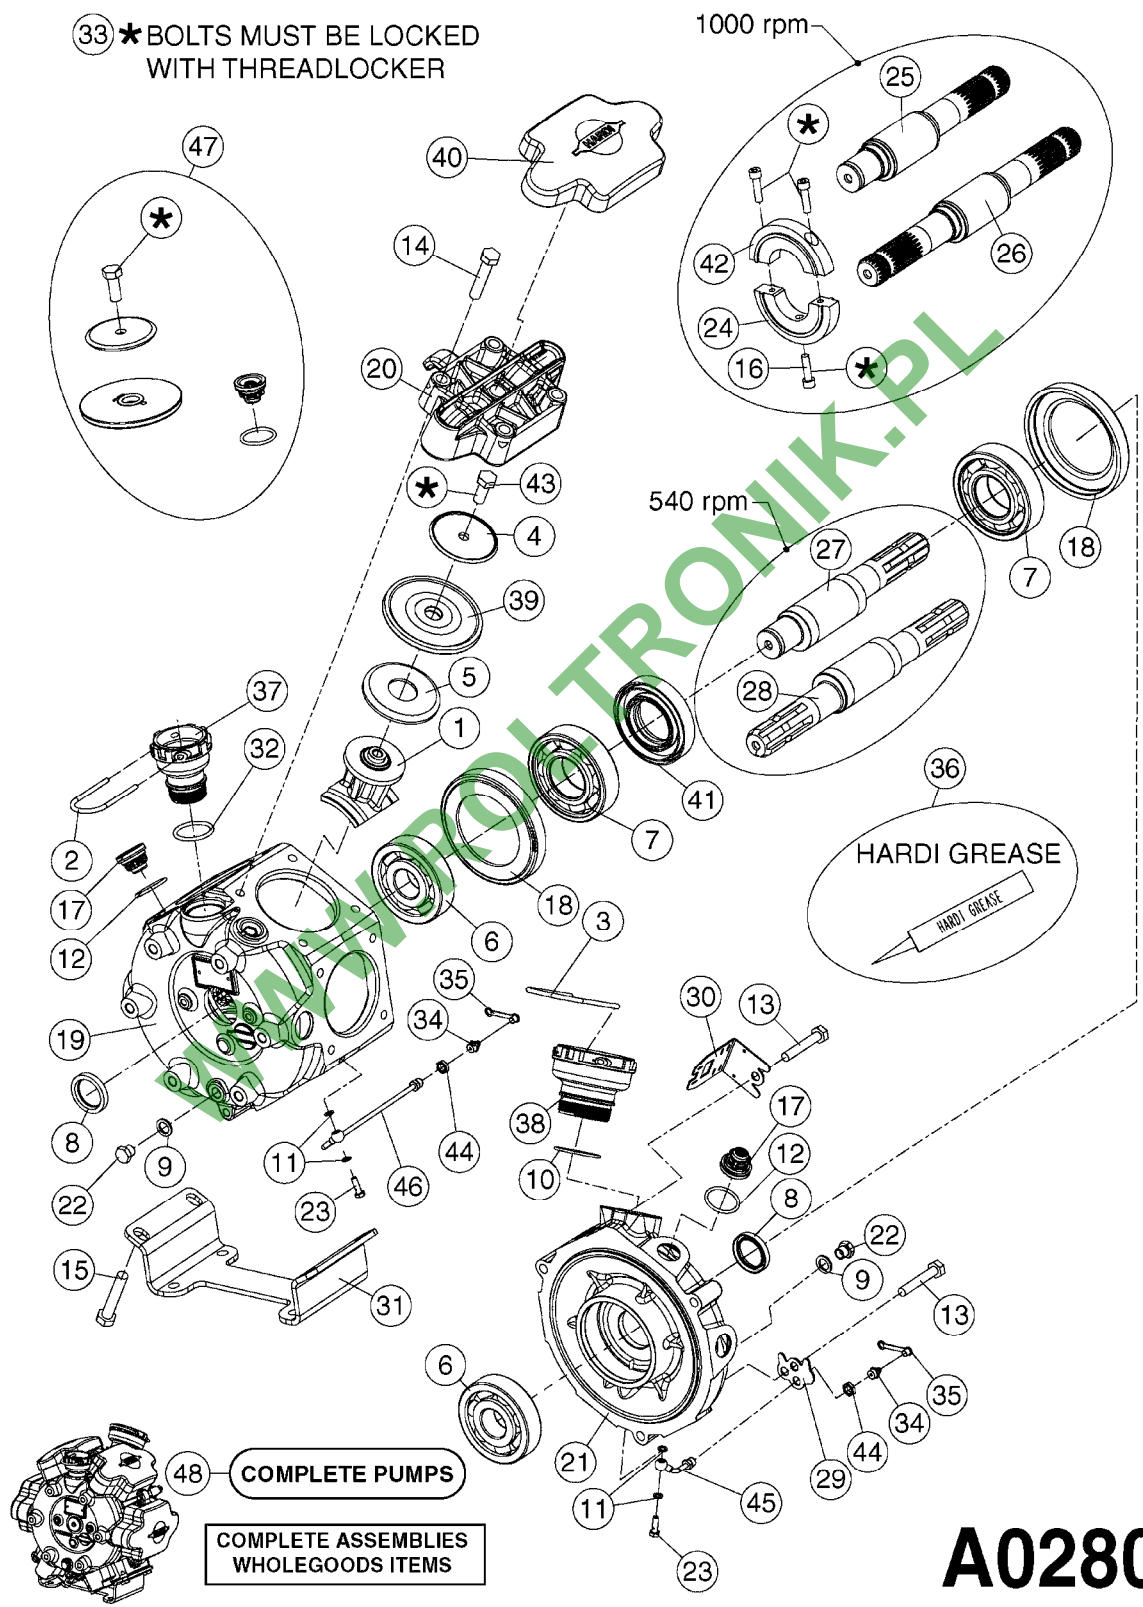

33 * BOLTS MUST BE LOCKED WITH THREADLOCKER

1000 rpm

540 rpm

PUMP - 364 540/1000 RPM
A0280-HIN, 21:02:17

Pos.	parts-n°	order qty	description
1	111622	1	CONNECTING ROD 463/5.5MM
1	111628	1	CONNECTING ROD 363/5.5 PUMP
1	111629	1	CONNECTING ROD 363/364-7 PUMP
1	111630	1	CONNECTING ROD 363/364-10 PUMP
2	145996	1	FITT.DK S-67 FORK
3	145997	1	FITT.DK S-93 FORK
4	161174	1	DIAPHRAGM DISC SS 361/363/364 PUMP
5	161372	1	DIAPHRAGM BACKING DISC,320-361
6	210221	1	BEARING BALL 6407
7	210232	1	BEARING BALL 6310
8	210243	1	SEAL OIL 35 X 47 X 7
9	241404	1	DOWTY SEAL 1/4"
10	242225	1	O-RING D45.0 X 4.0 RUBBER
11	242374	1	WASHER Ø10/Ø6X1 COPPER
12	330024	1	O-RING D41,1/D34.5 X 3,5
13	420895	1	BOLT HEX 8.8 RAW M10X60
14	430312	1	BOLT HEX 8.8 RAW M12X60
15	430437	1	BOLT HEX 8.8 RAW M12X65
16	450995	1	BOLT ALLEN M8X30 DIN 912 RAW
17	728146	1	VALVE FOR 361(726890/707932)
18	11171900	1	CONROD RING 364/464 MACHINED
19	11172000	1	PUMP HOUSE 364 MACHINED 5/4" BSP RED
20	11172800	1	VALVE COVER 363/364 MACHINED RED
21	11173200	1	FRONTPART 364, 1½" BSP RED
22	14010400	1	PLUG 1/4" BSP
23	14120400	1	BANJOBOLT M6 X 19
24	14120700	1	COUNTERWEIGHT 364/464-1000
25	14137300	1	CRANKSHAFT 364/464-5.5 1000
26	14137900	1	CRANKSHAFT 364/464-5.5 GG 1000
27	14137600	1	CRANKSHAFT 364/464-10
28	14138200	1	CRANKSHAFT 364/464-10 GG
29	16382900	1	GREASE NIPPLE PLATE, 364
30	16390600	1	BRACKET FOR RPM SENSOR
31	17002400	1	FOOT F. 36X PUMP, RED
32	24266600	1	O-RING D 38,0 X 4,0 70SH.NITR
33	28045503	1	LOCTITE 262 .5ML (.017oz.)
34	28163300	1	GREASE NIPPLE H1 M6X1 DIN 7412
35	28163400	1	CAP F. GREASENIPPLE YELLOW M6X1
36	28164600	1	HARDI PUMP GREASE S3 V550L 1
37	32242200	1	FITTING S67 5/4" KON. RG 2014
38	32242300	1	NIPPLE S93 1,5' KON.RG 2014
39	33511400	1	DIAPHRAGM PUMP 361/361/363/364 PUR
40	33524300	1	COVER PLASTIC 364 PUMP
41	33527200	1	GREASE SPLIT 364/464
42	39136200	1	HALFPART 364/464-1000
43	43099200	1	BOLT HEX SS M12 X 30 DIN933 A4
44	46134000	1	NUT HEX M10x1 H=2.3 NV=14 ELZIN
45	61096800	1	BANJOTUBE SHORT 364 COMPL.
46	61096900	1	BANJOTUBE LONG 364 COMPL.
47	75585900	1	PUMP KIT 364
48	82168100	1	PUMP 464-5.5 THROUGH SHAFT 1000RPM
48	82169500	1	PUMP 364-5.5-MED-1000
48	82169700	1	PUMP 364-5.5-MOD2-1000-OSP
48	82170000	1	PUMP 364-10-STD-540 FK
48	82170300	1	PUMP 364-10-MOD-540-GG THROUGH SHAFT
48	82170400	1	PUMP 364-10-MOD-540-OSP