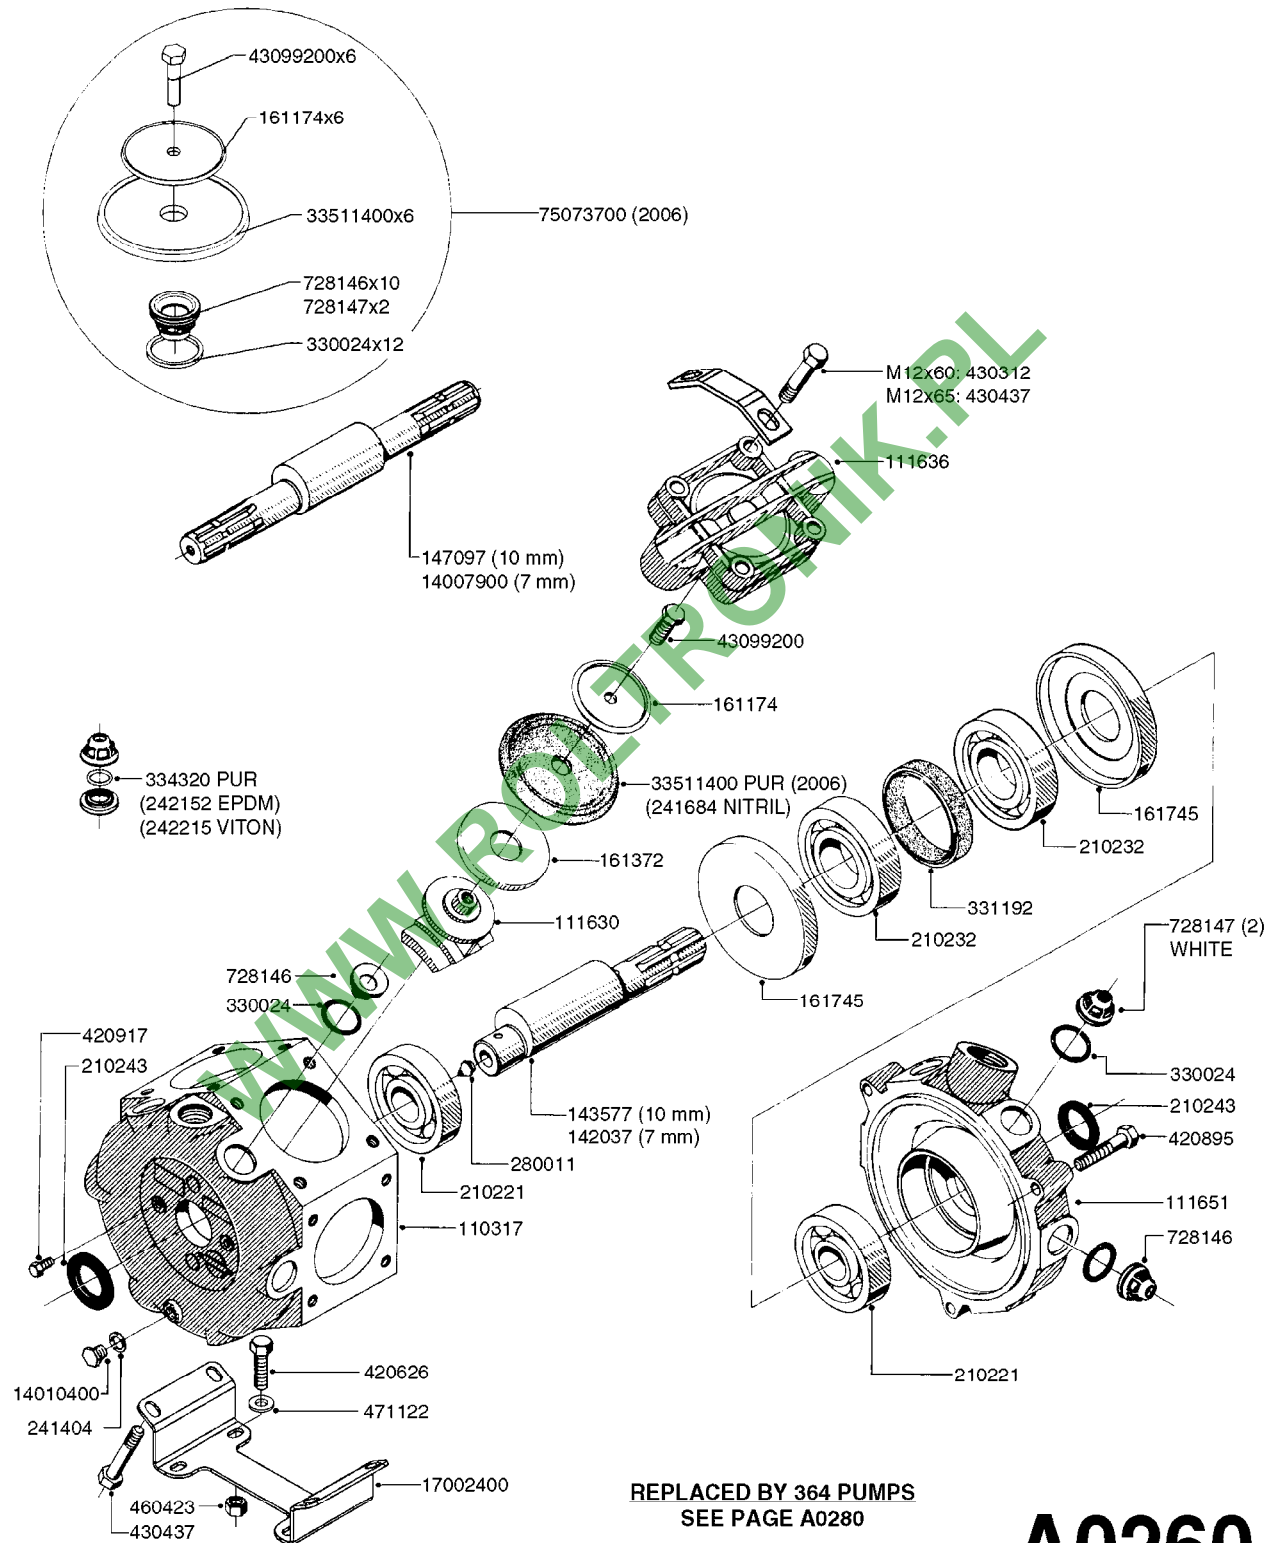

REPLACED BY 364 PUMPS
SEE PAGE A0280

A0260

PUMP - 363 W/MOUNTING BASE
A0260-HIN, 17:03:16

Page 1

Date 04.11.2017 13:04

parts-n°	order qty	description
110317	1	PUMP CASING MODEL 360/361 PNTD
111630	1	CONNECTING ROD 363/364-10 PUMP
111636	1	VALVE COVER 363 HEAVY DUTY
111651	1	CASTING F.363 1.5" PUMP(FRONT)
142037	1	CRANK SHAFT 361-20
143577	1	CRANK SHAFT F.363/462/463-10mm
147097	1	CRANK SHAFT 363-463/10 THROUGH
161174	1	DIAPHRAGM DISC SS 361/363/364 PUMP
161372	1	DIAPHRAGM BACKING DISC,320-361
161745	1	METAL SPACER F.363/463
210221	1	BEARING BALL 6407
210232	1	BEARING BALL 6310
210243	1	SEAL OIL 35 X 47 X 7
241404	1	DOWTY SEAL 1/4"
241684	1	DEICER PARTS: DIAPHRAGM MODEL 361 NITRIL
242152	1	O-RING D18.2X3 EPDM
242215	1	O-RING D18X3 VITON
280011	1	GREASE NIPPLE 1/8" SAE H TR
330024	1	O-RING D41,1/D34.5 X 3,5
331192	1	SPACER, MODEL 361/363
334320	1	O-RING D18X3 POLYURETHANE
420626	1	BOLT HEX 8.8 DEL M10X20 FT
420895	1	BOLT HEX 8.8 RAW M10X60
420917	1	BOLT HEX 8.8 RAW M8X12 FT
430312	1	BOLT HEX 8.8 RAW M12X60
430437	1	BOLT HEX 8.8 RAW M12X65
460423	1	NUT HEX M10X1.50 LOCK DIN985A2 SS
471122	1	WASHER, M10, Ø20/10.5X 2.0, SS
728146	1	VALVE FOR 361(726890/707932)
728147	1	VALVE FOR 361 WHITE WITH HOLE
14007900	1	CRANK 363/462/463-7mm 540/THRU
14010400	1	PLUG 1/4" BSP
17002400	1	FOOT F. 36X PUMP, RED
33511400	1	DIAPHRAGM PUMP 361/361/363/364 PUR
43099200	1	BOLT HEX SS M12 X 30 DIN933 A4
75073700	1	PUMP KIT 361/363 "06"