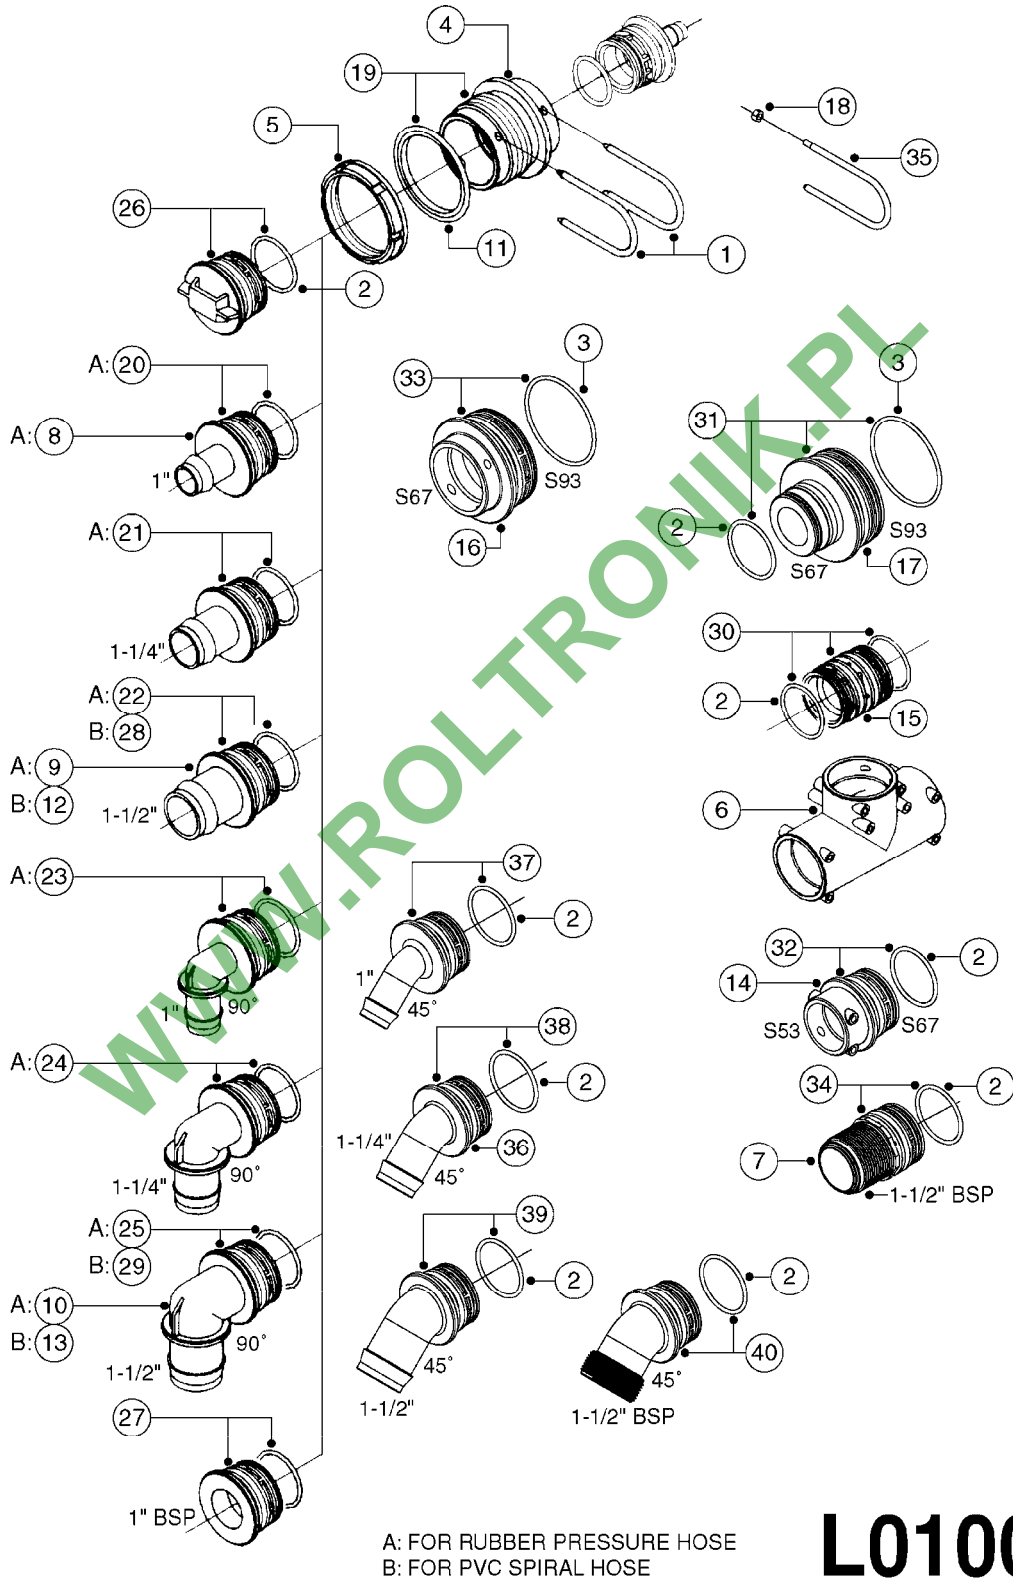

L0100

FITTINGS - S-67
L0100-HIN, 12:09:17

Page 1

Date 04.11.2017 13:05

Pos.	parts-n°	order qty	description
1	145996	1	FITT.DK S-67 FORK
2	241973	1	O-RING Ø3 X 44,2 70 SHORES NITRIL NITRIL (BLACK)
2	242353	1	O-RING D44.2X3.0 VITON F.S-67 VITON (BROWN)
3	242092	1	O-RING D69.5X3 NITRIL (BLACK)
3	242351	1	O-RING D69.5X3.0 VITON F.S-93 VITON (BROWN)
4	322104	1	FITT.DK S-67 BULKHEAD
5	322108	1	FITT.DK S-67 BULKHEAD NUT
6	322224	1	FITT.DK S-67 TEE
7	322325	1	FITT.DK S-67 X 1-1/2"BSP LONG
8	334231	1	HOSE TAIL S67 STRAIGHT 1"
9	334233	1	HOSE TAIL S67 1"1/2 STRAIGHT
10	334245	1	HOSE TAIL 90° S67 1"1/2
11	334261	1	GASKET F. S-67 BULKHEAD
12	334444	1	HOSE TAIL S67 1"1/2 STRAIGHT
13	334445	1	HOSE TAIL 90° S67 1"1/2
14	334564	1	FITT.DK S-67 TO S-53 ADAPTER
15	334573	1	CONNECTING PIECE S67-S67
16	334601	1	FITTING S93M- S67F
17	334634	1	FITT.DK ADAPTER S-93M S67M
18	461217	1	NUT HEX M5 LOCK
19	726464	1	FITTING S67 BULKHEAD WITH GASKET
20	726560	1	FITT.DK S-67 STR.1" W.O'RING
21	726561	1	FITT.DK S-67 STR.1-1/4" O'RING
22	726562	1	FITT.DK S-67 HB 1-1/2"W.O-RING
23	726572	1	FITT.DK S-67 1" ELBOW 90 ASSY.
24	726573	1	FITT. S67 5/4" 90° W/O-RING
25	726574	1	FITT.DK S67X90,1.5HB PRESSURE
26	726579	1	FITT. S67 PLUG W/O-RING
27	726695	1	FITT.DK S-67 X 1"BSP W. ORING
28	727223	1	FITT.S67 1.5" STRAIT S W/ORING
29	727224	1	FITT.DK S67X90,1.5HB SUCTION
30	728526	1	FITT.DK S-67 CONNECT W. ORINGS
31	728527	1	ADAPTER S67M TO S93M W/ORING
32	728561	1	REDUCER S67M - S53F + O-RING
33	728562	1	FITTING S93M-S67F+O-RING
34	728578	1	FITT.DK S-67X1-1/2"BSP LG W/OR
35	14012200	1	FITT.DK S-67 FORK W/M5 THREADS
36	33509700	1	HOSE TAIL 45° S67 1"1/4
37	72433000	1	HOSE TAIL 45° S67 1" + O-RING FOR PRESSURE
38	72433100	1	FITT.DK S-67 45° 1-1/4"W/ORING
39	72433200	1	HOSE TAIL 45° S67 1"1/2+O-RING
40	72433400	1	FITT.S67 1-1/2" 45°BSP W/ORING