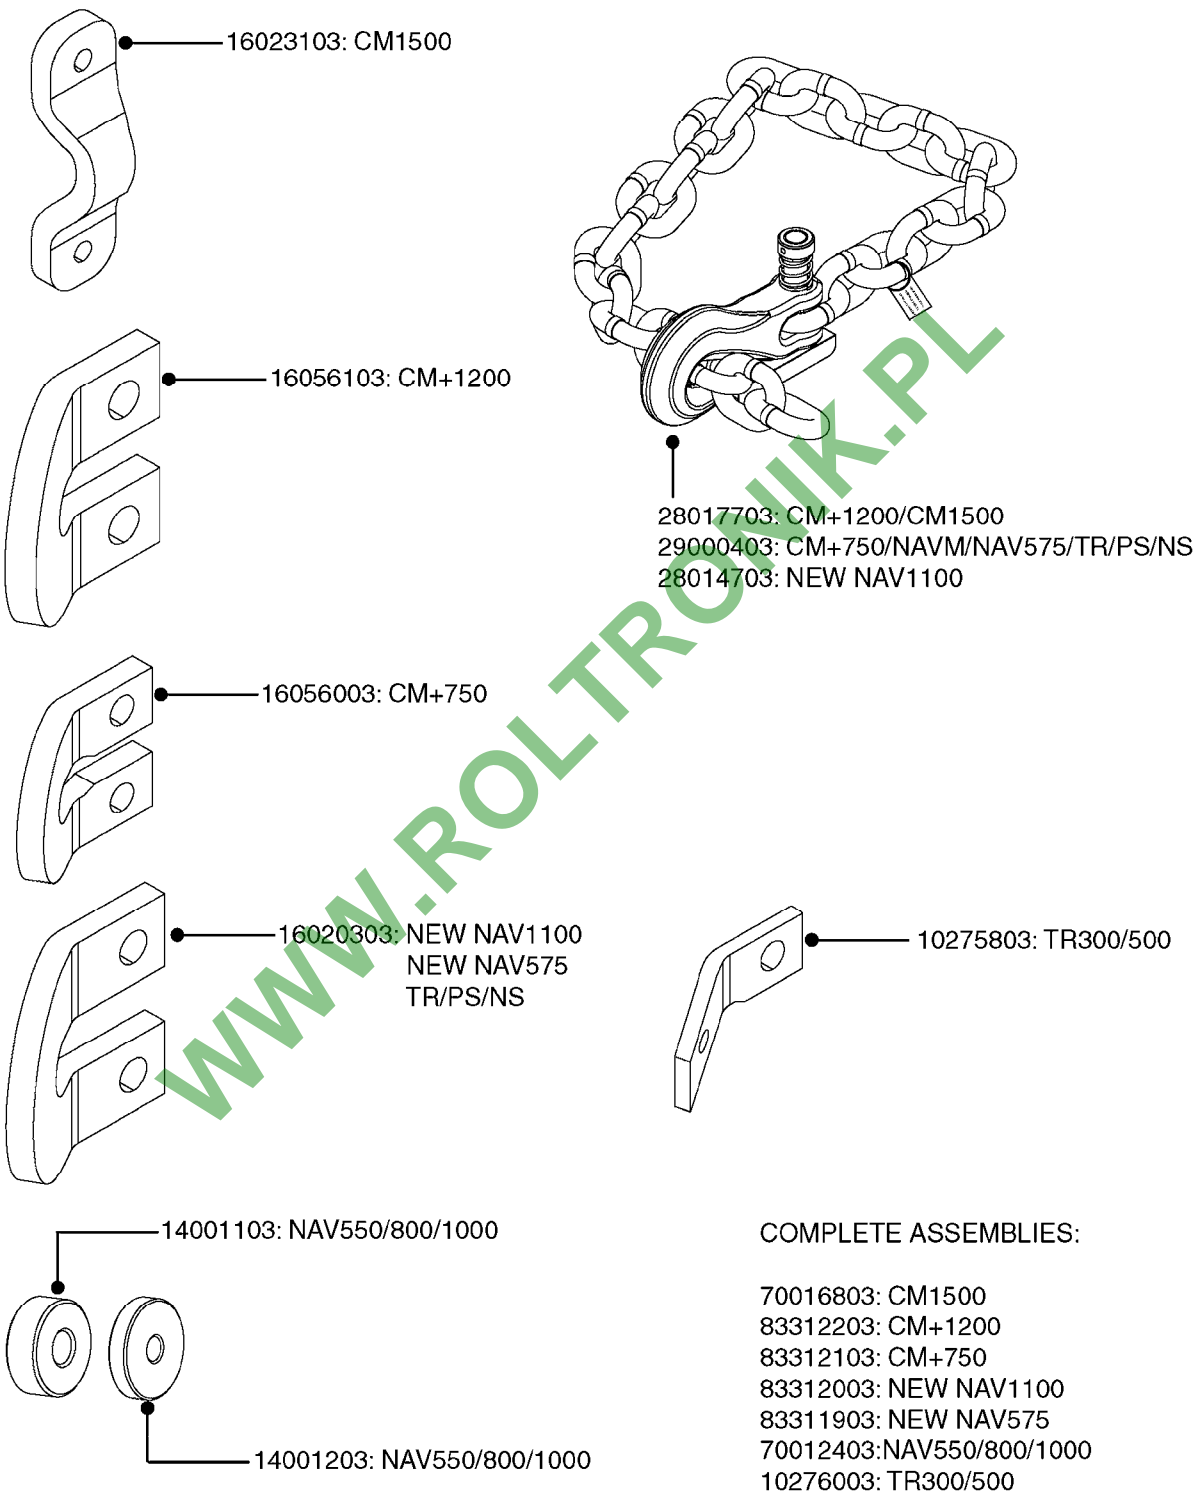

K0770

SAFETY CHAINS
K0770-HIN, 01:01:16

Page 1

Date 04.11.2017 13:05

parts-n°	order qty	description
10275803	1	CHAIN BKT. FOR TR300/500/TX650
10276003	1	SAFETY CHAIN KIT TR300/500
14001103	1	MOUNTING HUB F. SAFETY CHAIN
14001203	1	MNT WASHER F. SAFE CHAIN KIT
16020303	1	SAFETY CHAIN MNT.BRKT.30,400LB
16023103	1	SAFETY CHAIN MNT.BRKT.40,500LB
16056003	1	SAFETY CHAIN MNT.BRKT.16100 lb
16056103	1	SAFETY CHAIN MNT.BRKT.40500 lb
28014703	1	SAFETY CHAIN 30,400LBS CERT.
28017703	1	SAFETY CHAIN 40,500LBS CERT.
29000403	1	SAFETY CHAIN CERT 16100LB
70012403	1	*SAFETY CHAIN KIT 16100LB NAV
70016803	1	SAFETY CHAIN KIT CM1500
83311903	1	SAFTY CHAIN KIT 575 NAV.
83312003	1	SAFETY CHAIN KIT 1100 NAV.
83312103	1	SAFETY CHAIN KIT CM+750
83312203	1	SAFETY CHAIN KIT CM+1200

WWW.ROLTRONIK.PL