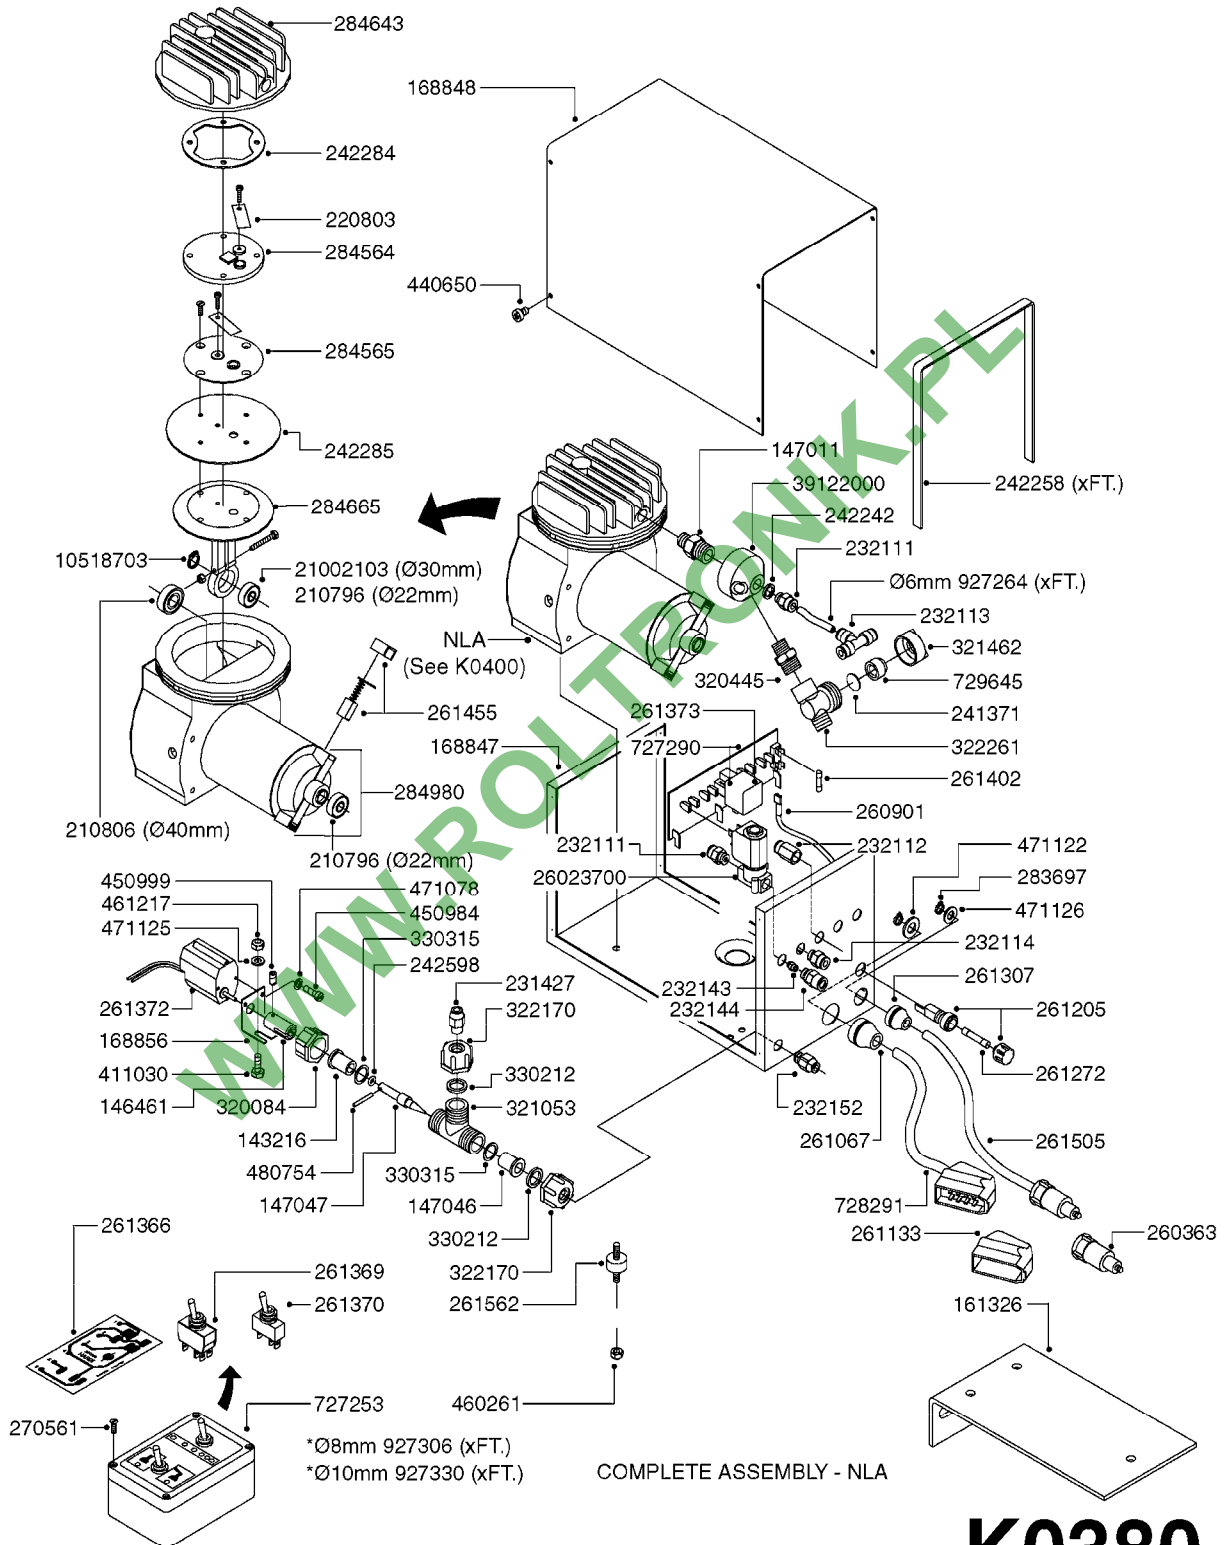

K0380

parts-n°	order qty	description
143216	1	BUSHING THREAD F.FOAM MARKER
146461	1	COUPLER F.THROTTLE VALVE
147011	1	HEX NIPPLE 3/8'X1/4'BSP BRASS
147046	1	SEAT FOR THROTTLE VALVE
147047	1	SPINDLE FOR THROTTLE VALVE
161326	1	MOUNT BKT. F. FOAM COMP.BOX 98
168847	1	ENCLOSURE LOWER F.MARKER
168848	1	COVER F. FOAM MARKER
168856	1	MOUNT FOR GEAR MOTOR
210796	1	BEARING BALL D22/D8 X 7 608ZZ
210806	1	BEARING BALL D40/D17X12MM
220803	1	VALVE F. COMPRESSOR
231427	1	COUPLER 1/8'THREAD X6MM HOSE
232111	1	QUICK COUPLER 6MM X 1/8 EXT.
232112	1	QUICK COUPLER 6MM 1/8 INT.
232113	1	QUICK COUPLER 6MM T-PIECE
232114	1	COUPLER 1/8" THREADX8MM HOSE
232143	1	REDUCER 1/4'INT-1/8'EXT
232144	1	QUICK COUPLER 10MM X 1/4 EXT
232152	1	QUICK COUPLER 8MMX1/8 EXT.LONG
241371	1	DIAPHRAGM, NO-DRIP alt 241371
242242	1	O-RING F.AIR HOSE FITTING
242258	1	TRIM 3X10 SELF ADHESIVE 0012"
242284	1	HEAD GASKET F. COMPRESSOR
242285	1	DIAPHRAGM F. F/M COMP.
242598	1	O-RING D7.0 X 2.5 NITRIL
260363	1	PLUG 2 POLE 12V
260901	1	SPADE F.ELEC CONN.1.5MM BLUE
261067	1	GROMMET 10-14 GREY
261133	1	PLUG HOUSING F.8 POLE PLUG
261205	1	FUSE HOLDER
261272	1	FUSE 10A D6X32 MM
261307	1	GROMMET 7-10 BLACK
261366	1	CIRCUIT BOARD F.F/M CONTROL
261369	1	SWITCH 2 WAY 12V SPRING RETURN
261370	1	SWITCH 2 WAY 12V
261372	1	GEAR MOTOR BOSCH 13RPM
261373	1	RELAY 12V/30W
261402	1	FUSE 3.15A SLOW BURN
261455	1	BRUSH KIT-FOAM MARKER MOTOR
261505	1	CABLE 2X4MM L8000MM
261562	1	RUBBER DAMPER 2XM6X25
270561	1	SCREW W/SPRING ASSY. (QTY 1)
283697	1	TIESTRAP 200MM
284564	1	PLATE F.COMPRESSOR HEAD
284565	1	PLATE F.COMPRESSOR HEAD
284643	1	COMPRESSOR HEAD F.FOAM MARKER
284665	1	CONNECTING ROD F.COMPRESSOR
284980	1	FLANGE REAR F. F.M.COMPRESSOR
320084	1	FITT.DK NUT 1/2" BSP
320445	1	FITT.DK HN 1/4"X3/8" BSP
321053	1	FITT.DK TEE 1/2 X1/2 X1/2" BSP
321462	1	CAP F.NO-DRIP ASSY.
322170	1	FITT.DK NUT 1/2"x 1/8"F BSP
322261	1	HOUSING F.SAFETY VALVE 3/8"
330212	1	O-RING D19/D14X2.4 F.1/2"NUT
330315	1	O-RING D18.4/D13X.6
411030	1	BOLT HEX M5X10
440650	1	SCREW 3.5x13 STAINLESS
450984	1	BOLT HEX M2.5X8 SLOTTED
450999	1	SCREW SET M3X8