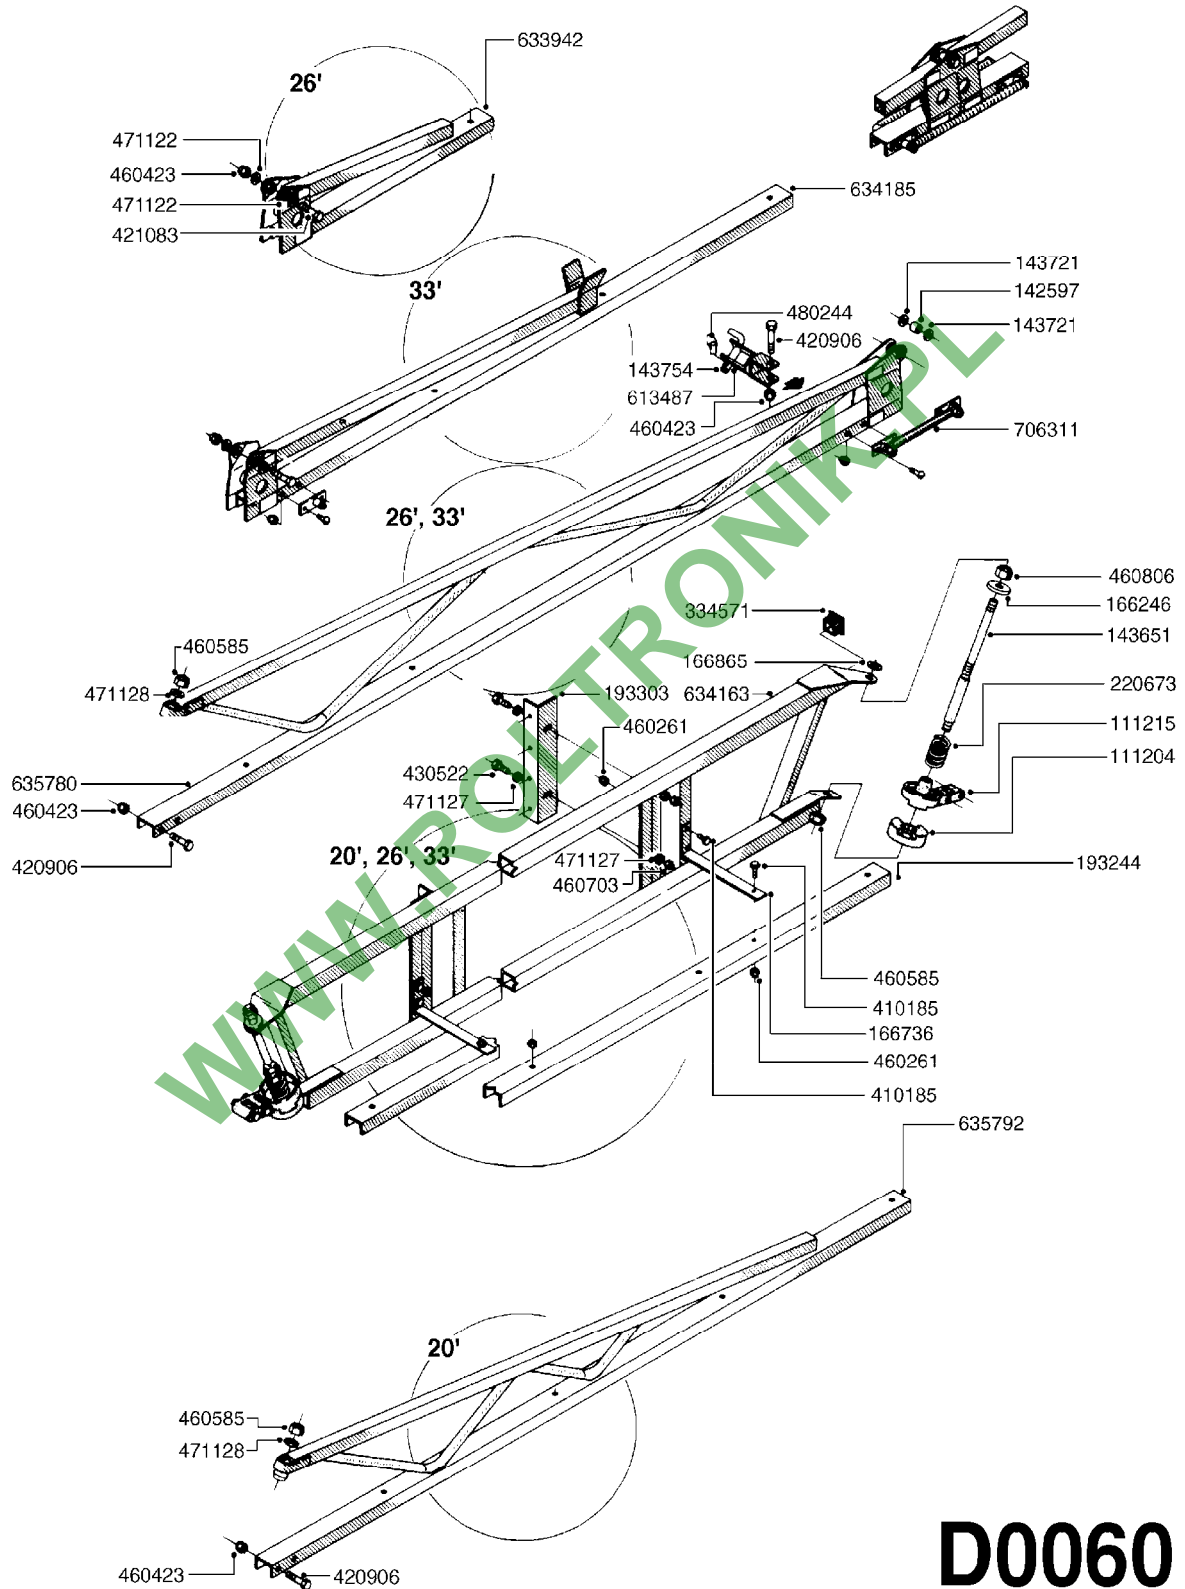

BOOM - SB 20' 26' 33'
D0060-HIN, 01:01:16

Page 0
Date 04.11.2017 13:05

BOOM - SB 20' 26' 33'
D0060-HIN, 01:01:16

Page 1

Date 04.11.2017 13:05

parts-n°	order qty	description
111204	1	CLAW CLUTCH/LOWER D80
111215	1	CLAW CLUTCH/UPPER D80
142597	1	DISTANCE TUBE
143651	1	AXLE M20/M16 L=355 F/BREAKAWAY
143721	1	FRICITION DISC FOR BOOM D30
143754	1	PIN D10 X 56
166246	1	WASHER CUP D53 F.SPRING
166736	1	CLAMP FOR SB BOOM
166865	1	WASHER D35/D25X2
193244	1	NOZZLE TRACK 6-8-10 M SB
193303	1	SUPPORTING ARM FOR SB BOOM
220673	1	SPRING F.PIVOT 100 X 51
334571	1	PLUG 40x40x2 F.SQ.TUBE
410185	1	BOLT HEX 8.8 DEL M6X16
420906	1	BOLT HEX 8.8 DEL M10X60
421083	1	BOLT HEX 8.8 DEL M10X65
430522	1	BOLT HEX 8.8 DEL M12X25 FT
460261	1	NUT HEX M6X1.00 LOCK DIN985 A2 SS
460423	1	NUT HEX M10X1.50 LOCK DIN985A2 SS
460585	1	LOCKING NUT M16 DIN985 A2 SS
460703	1	NUT HEX M12X1.75 LOCK DIN985A2 SS
460806	1	NUT HEX M20X2.50 LOCK DIN985A2 SS
471122	1	WASHER, M10, Ø20/10.5X 2.0, SS
471127	1	WASHER Z12N 13X24X2,5 RST
471128	1	WASHER, M16, Ø30/17.0X 3.0, SS
480244	1	PIN SNAP D4.5
613487	1	TRANSPORT FITTINGS FOR SB BOOM
633942	1	OUTER BOOM WING 26', 28' SB
634163	1	CENTER SECTION - 20', 26', 33'
634185	1	BOOM WING OUTER PART 33' SB
635780	1	INNER WING SEC. 26', 28', 33' SB
635792	1	BOOM WING - 20', 21' SB-BOOM
706311	1	SPRING WITH HAND-GRIB

WWW.ROBOTRONIK.PL