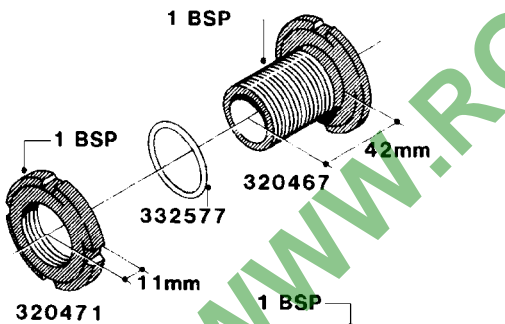

L0060

FITTINGS - BULKHEAD
L0060-HIN, 01:01:16

Page 1

Date 04.11.2017 13:05

parts-n°	order qty	description
141046	1	NUT 3/8" BSP
141341	1	NUT 1/4' BSP
240284	1	O-RING D82,5/75 X 3,5
320456	1	FITT.DK BULKHEAD 1"BSP DOUBLE
320467	1	FITT.DK BULKHEAD 1"BSP SINGLE
320471	1	FITT.DK NUT 1" BSP JAMB
320541	1	FITT.DK BULKHEAD 2-1/2'BSP SIN
320552	1	FITT.DK NUT 2-1/2' BSP JAMB
320644	1	FITT.DK ELB.3/4"HB X 1" BSP
320784	1	FITT.DK CAP 1-1/2" BSP
320795	1	FITT.DK NUT 1-1/2" BSP JAMB
320935	1	FITT.DK BULKHEAD 1/4' BSP SING
320946	1	FITT.DK BULKHEAD 3/8' BSP SING
321296	1	FITT.DK BULKHEAD 1/2" BSP SING
321307	1	FITT.DK NUT 1/2" BSP JAMB
321333	1	FITT.DK BULK 1-1/2" X 1"F BSP
330061	1	O-RING D16/D11X2,5
330072	1	O-RING D53.5/D45.5X4
330212	1	O-RING D19/D14X2.4 F.1/2"NUT
332577	1	O-RING D38/D30X4 F.1" PUR.
332592	1	O-RING D26/D20X3

WWW.ROLTRONIK.PL