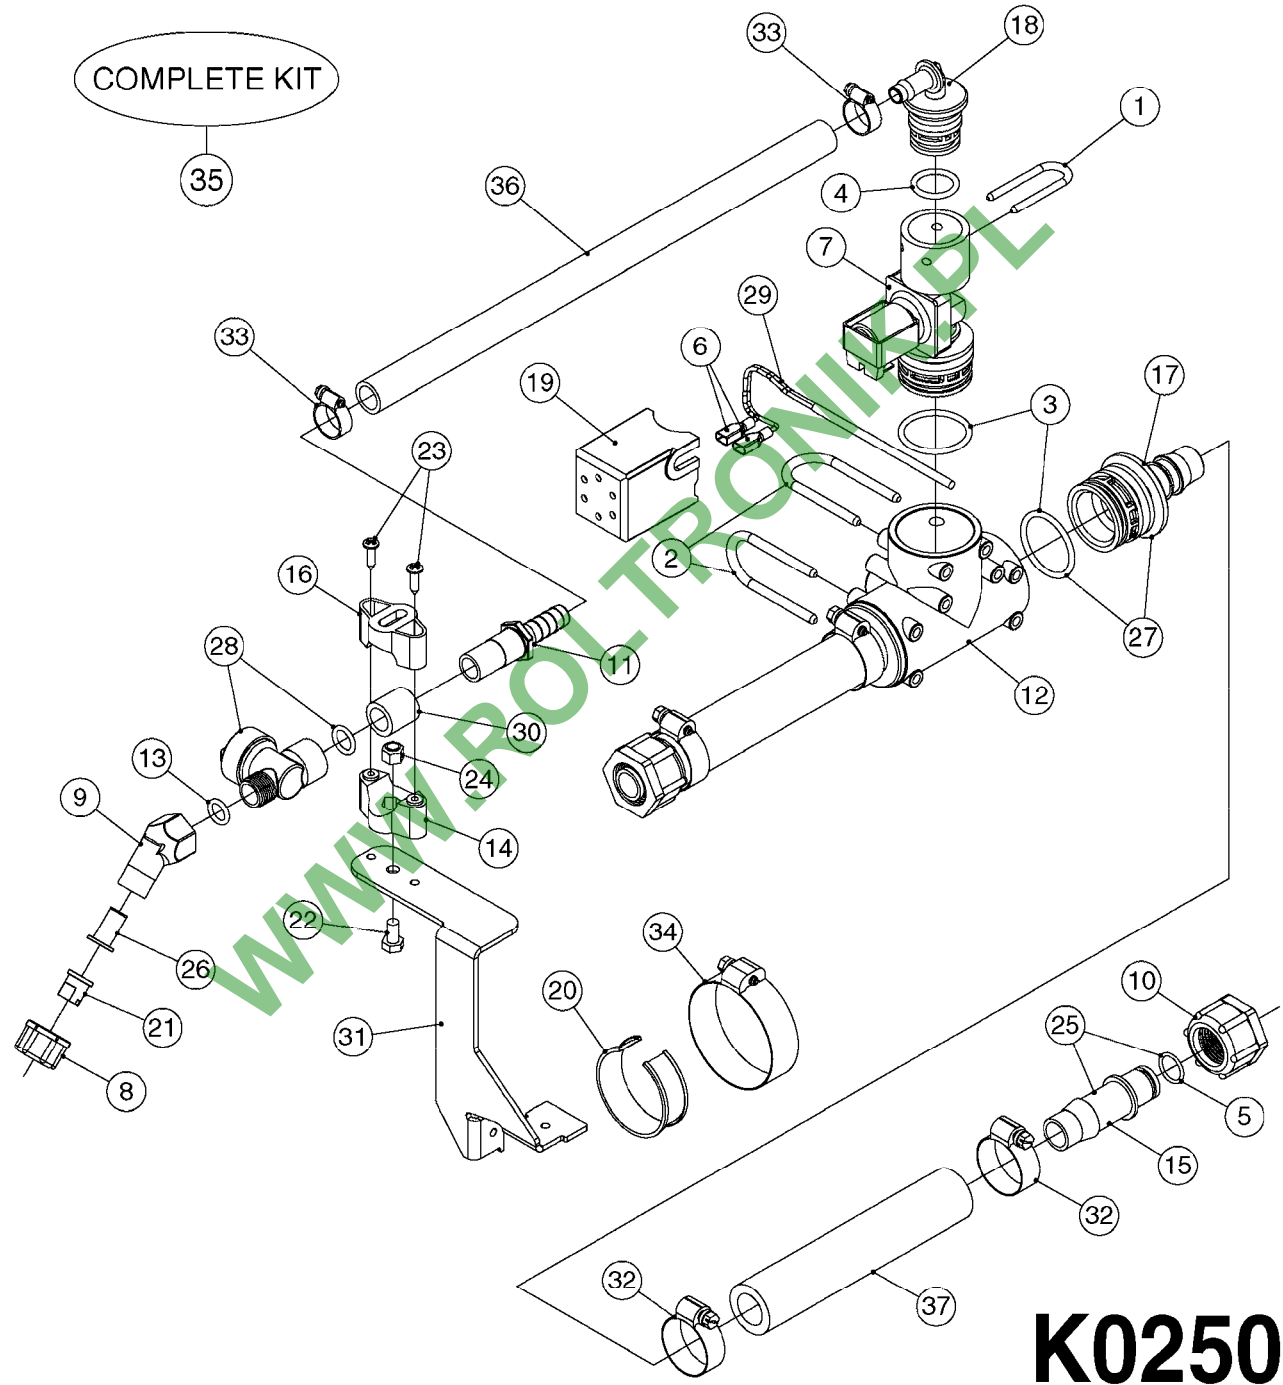

K0250

ELECTRIC END NOZZLE KIT '09
K0250-HIN, 01:01:16

Page 1
Date 04.11.2017 13:05

Pos.	parts-n°	order qty	description
1	145994	1	FITT.DK S-40 FORK
2	145995	1	FITT.DK S-53 FORK
3	242354	1	O-RING D32.2X3.0 VITON F.S-53
4	242355	1	O-RING D19.2X3.0 VITON F.S-40
5	242594	1	O-RING D14 X 1.78 SCH.70-EPDM
6	261539	1	SPADE F.ELEC CONNEX BLUE INSUL
7	262104	1	VALVE, SOLENOID, S53/S40
8	320187	1	FITT.DK CAP 3/8" BSP BLACK
9	320191	1	FITT.DK ELB 3/8" BSP 45 DEGREE
10	320283	1	FITT.DK NUT 3/4" BSP
11	320891	1	FITT.DK HB 3/8" - 3/8" BSP
12	322352	1	FITT.DK S-53 TEE
13	330013	1	O-RING D15/D10X2.5 F.3/8"NUT
14	333012	1	NOZZLE HOLD. UPPER PART
15	334044	1	FITT.DK HB 3/4" F. 3/4" CAP
16	334220	1	YOKE, UPPER NOZZLE BODY
17	334229	1	FITT.DK S-53 STR.3/4"
18	334237	1	FITT.DK S-40 ELB.3/8"
19	334965	1	COVER FOR S53 SOLENOID VALVE
20	341291	1	RUBBER HOSE CLAMP COVER 130MM
21	370392	1	NOZZLE END FAN 1850-G 300
22	410546	1	SCREW HEX M6X12 A2 SS DIN933
23	440665	1	SCREW M4.2X16 STAINLESS
24	460261	1	NUT HEX M6X1.00 LOCK DIN985 A2 SS
25	724621	1	FITT.DK HB 3/4" ASSY F.3/4" NUT
26	725042	1	SCREEN 80 MESH W.GASKET, RED
27	726558	1	FITT.DK S53 STR. 3/4" W.ORING
28	729610	1	NOZZLE ASSY. NON DRIP 3/8 THRD
29	983087	1	ELEC. CABLE 2 WIRE X 0.75MM
30	10631003	1	HOSE R X CLEAR BRAID.X 1/2 12"
31	16110803	1	NOZZLE BRACKET VAR SPACINGS
32	28029903	1	CLAMP HOSE GEAR P3/4"-S1" 6712
33	28044903	1	CLAMP HOSE GEAR P3/8" 6706
34	28047003	1	CLAMP HOSE GEAR 30 X 50 6732
35	82613203	1	ELECTRIC END NOZZLE KIT 2009
36	92701703	1	HOSE R X3/8" X300PSI WP X0012"
37	92703203	1	HOSE R X3/4" X300PSI WP X0012"