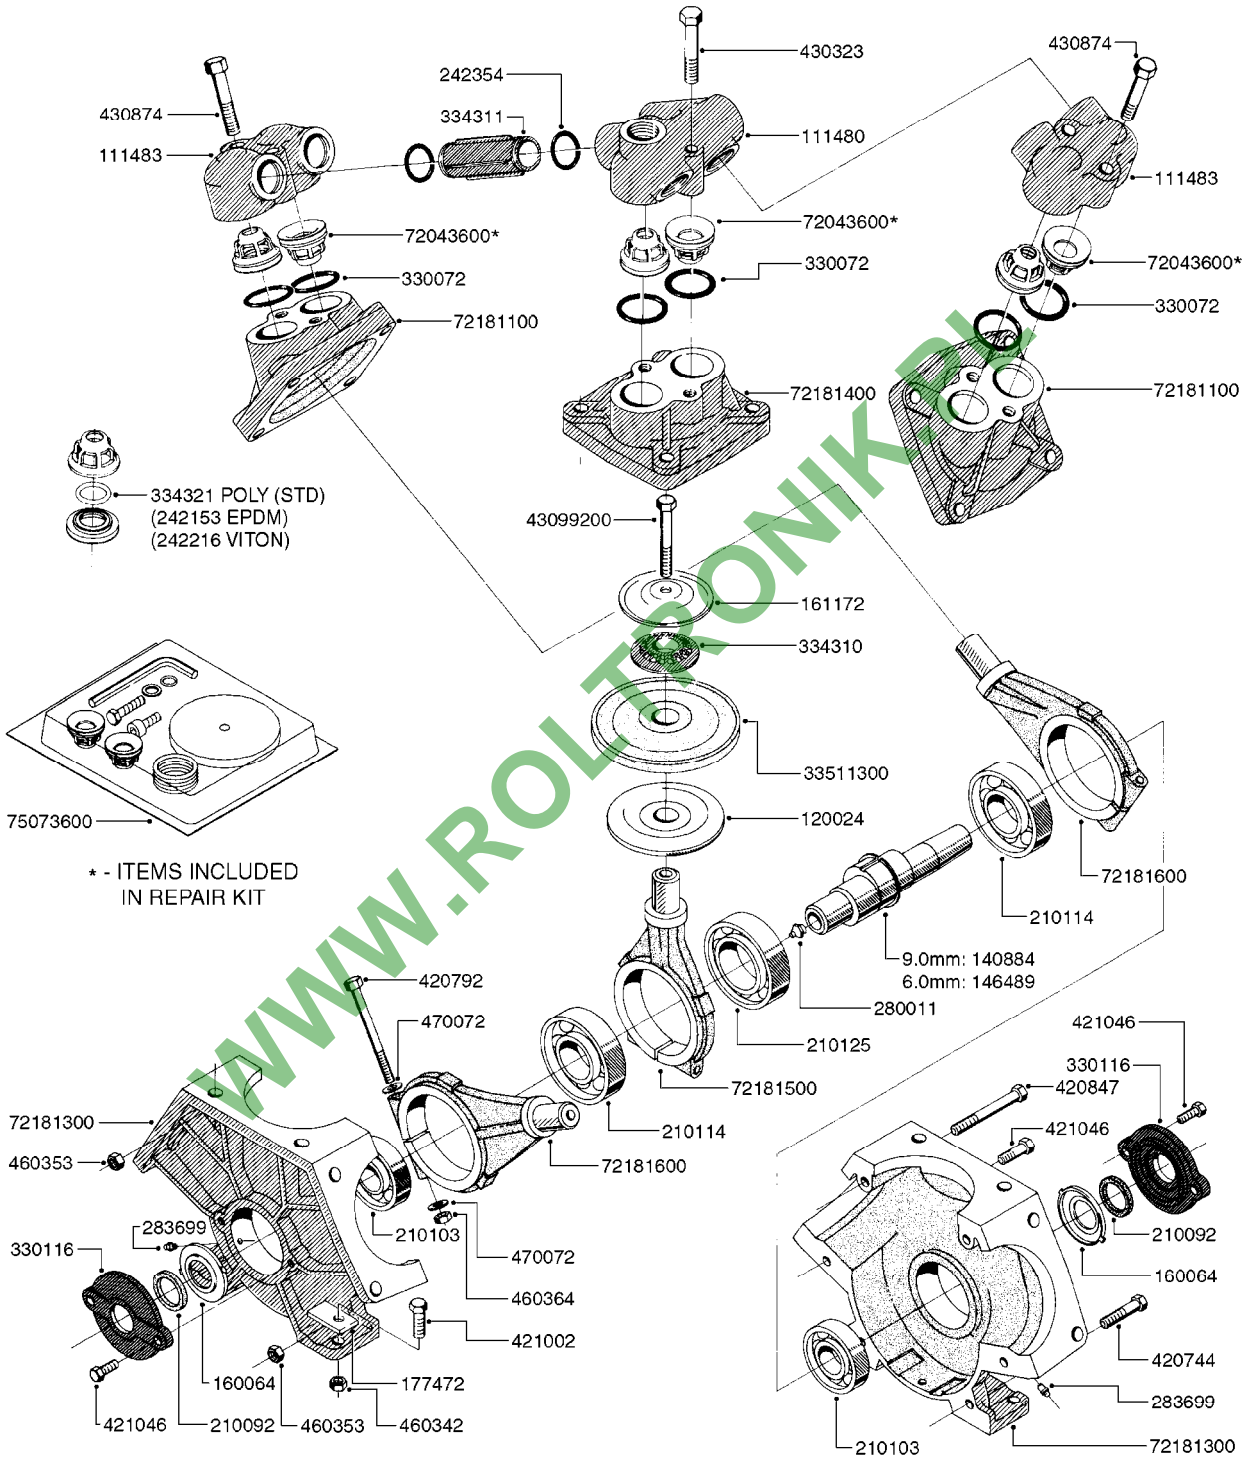

* - ITEMS INCLUDED
IN REPAIR KIT

COMPLETE PUMPS
821635 - PUMP ONLY
10396203 - WITH PTO & DAMPER

COMPLETE ASSEMBLIES
WHOLEGOODS ITEMS

A0230

PUMP - 1303 W/ MOUNTING BASE
A0230-HIN, 01:01:16

Page 1

Date 04.11.2017 13:04

parts-n°	order qty	description
111480	1	VALVE HEAD 1302 CENTER
111483	1	VALVE HEAD SIDE 1302
120024	1	DIAPHRAGM BACK DISC 1200-1300
140884	1	CRANK SHAFT MODEL 1300-9
146489	1	CRANK SHAFT MODEL 1302-6MM
160064	1	DUST PLATE
161172	1	DIAPHRAGM DISC F. 1203/1303
177472	1	BRACKET 25 X 5
210092	1	SEAL FELT D43/30X5
210103	1	BEARING BALL 6306
210114	1	BEARING BALL 6308
210125	1	BEARING BALL 6210
242153	1	O-RING D26X4 EPDM
242216	1	O-RING VITON F/1202/1302/462
242354	1	O-RING D32.2X3.0 VITON F.S-53
280011	1	GREASE NIPPLE 1/8" SAE H TR
283699	1	GREASE NIPPLE M6X1
330072	1	O-RING D53.5/D45.5X4
330116	1	SEAL RETAINER, MODEL 1300
334310	1	NYLON WASHER 1202/1302/462
334311	1	CONNECTION PIPE INLET MOD.1302
334321	1	O-RING POLY. 34.0x26.0x4.0
420744	1	SCEW HM 8X40/22 A2 SS DIN931
420792	1	BOLT HEX 8.8 RAW M8X95
420847	1	BOLT HEX 8.8 DEL M8X85
421002	1	BOLT HEX 8.8 DEL M10X30 FT DIN933
421046	1	SCREW HEX M8X25/25 A2 SS DIN933
430323	1	BOLT HEX 8.8 DEL M12X60
430874	1	SCREW SET 8.8 DEL M12X70 FT
460342	1	NUT HEX M10 DEL DIN934
460353	1	NUT HEX M8 BLACK
460364	1	NUT HU M8 A2 SS DIN934
470072	1	WASHER D15/D8X.5 LOCK
821635	1	PUMP 1303/9 540RPM
10396203	1	PUMP 1303 C/W PTO 540 RPM
33511300	1	DIAPHRAGM 1202-1303 POLY 2006
43099200	1	BOLT HEX SS M12 X 30 DIN933 A4
72043600	1	VALVE FOR 462/463
72181100	1	DIAPHRAGM COVER 1203/1303+BLTS
72181300	1	PUMP CASTING 1300 RED W/BOLTS
72181400	1	DIAPHRAGM COVER 1303 W/BOLTS
72181500	1	CONNECTING ROD, CENTER 1303
72181600	1	CONNECTING ROD, SIDE MOD.1300
75073600	1	PUMP KIT 1303 MM "06"