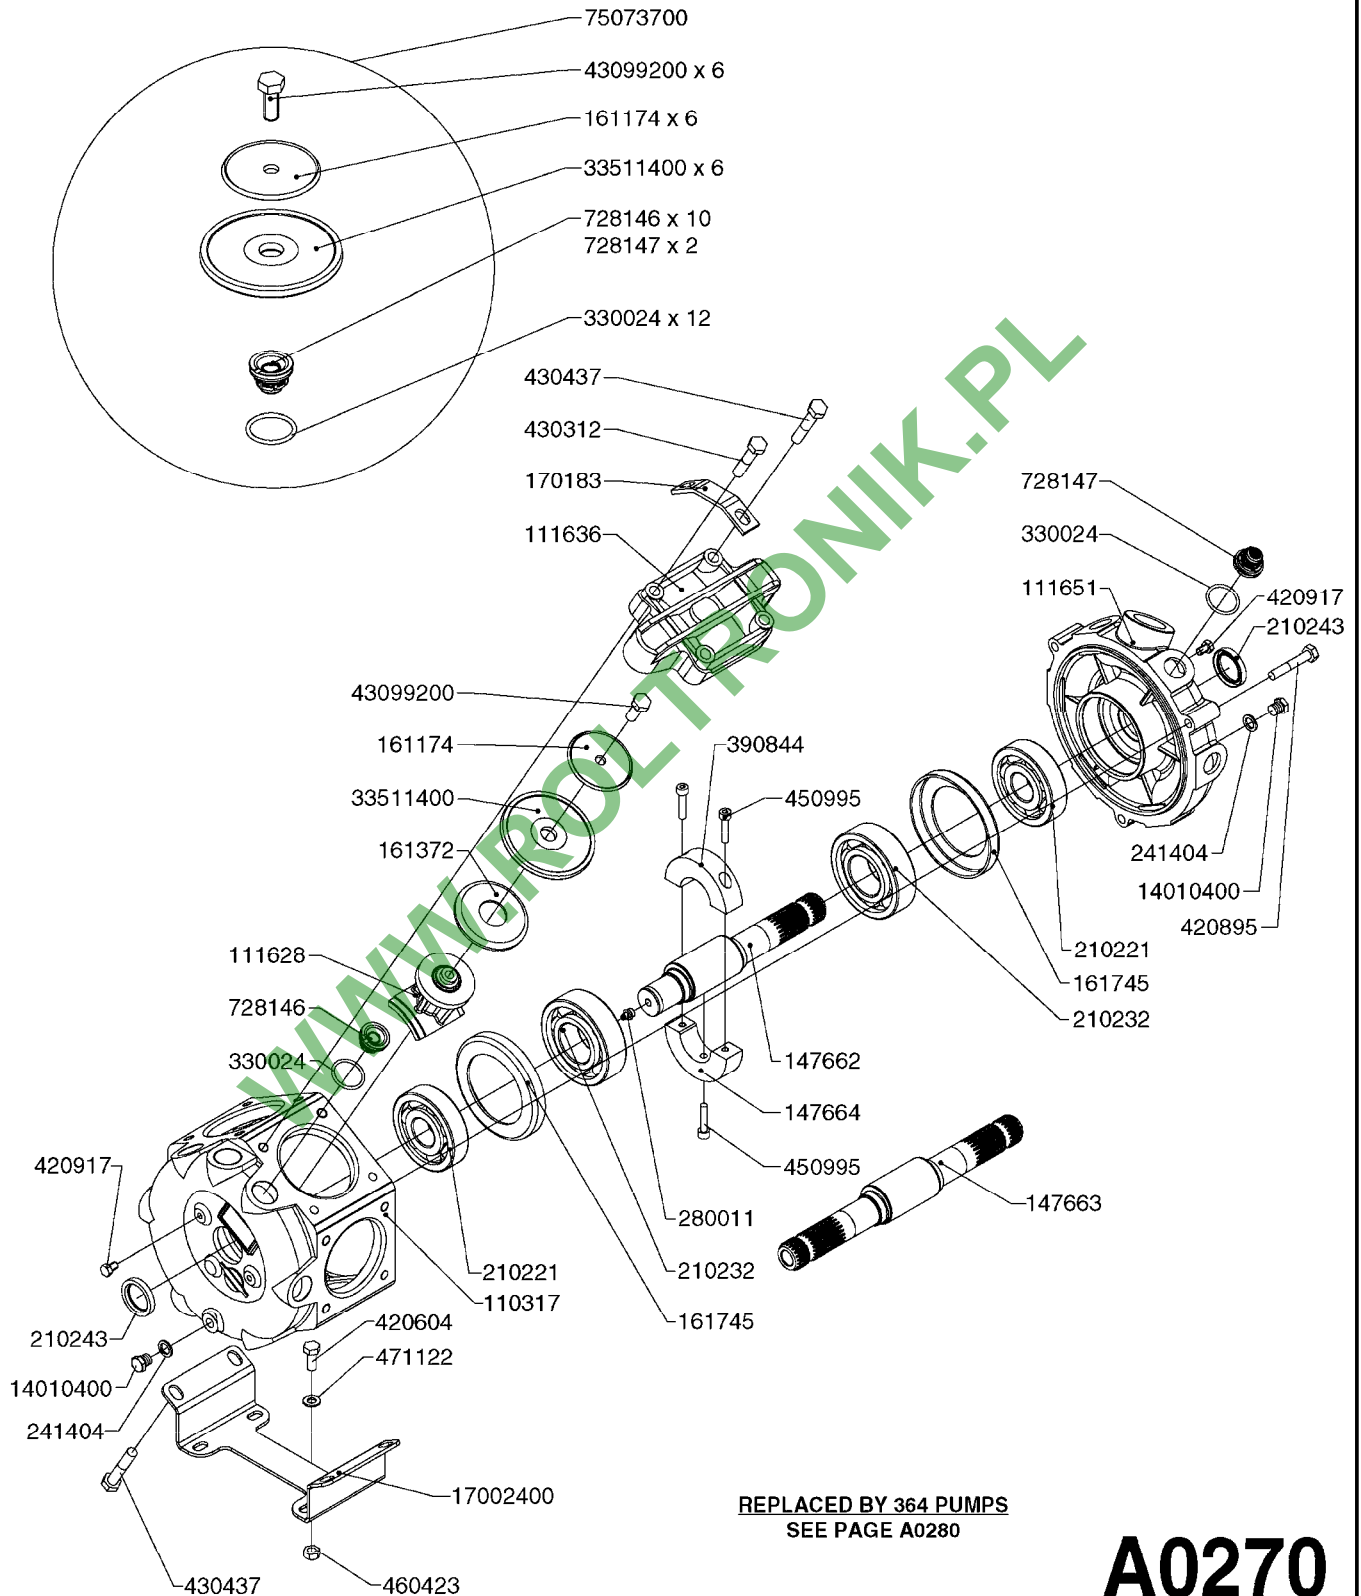

PUMP - 363/1000 RPM W/MOUNTING
A0270-HIN, 17:03:16

Page 1

Date 04.11.2017 13:04

parts-n°	order qty	description
110317	1	PUMP CASING MODEL 360/361 PNTD
111628	1	CONNECTING ROD 363/5.5 PUMP
111636	1	VALVE COVER 363 HEAVY DUTY
111651	1	CASTING F.363 1.5" PUMP(FRONT)
147662	1	CRANK SHAFT F.363/463-5.5MM
147663	1	CRANK SHAFT 363/463-5.5 THROUG
147664	1	COUNTERBALANCE 363/463 WEIGHT
161174	1	DIAPHRAGM DISC SS 361/363/364 PUMP
161372	1	DIAPHRAGM BACKING DISC,320-361
161745	1	METAL SPACER F.363/463
170183	1	LIFT STRAP F.PUMP 360/361/462
210221	1	BEARING BALL 6407
210232	1	BEARING BALL 6310
210243	1	SEAL OIL 35 X 47 X 7
241404	1	DOWTY SEAL 1/4"
280011	1	GREASE NIPPLE 1/8' SAE H TR
330024	1	O-RING D41,1/D34.5 X 3,5
390844	1	COUNTERBALANCE 363/463 POM
420604	1	BOLT HEX 8.8 DEL M10X25 FT DIN933
420895	1	BOLT HEX 8.8 RAW M10X60
420917	1	BOLT HEX 8.8 RAW M8X12 FT
430312	1	BOLT HEX 8.8 RAW M12X60
430437	1	BOLT HEX 8.8 RAW M12X65
450995	1	BOLT ALLEN M8X30 DIN 912 RAW
460423	1	NUT HEX M10X1.50 LOCK DIN985A2 SS
471122	1	WASHER, M10, Ø20/10.5X 2.0, SS
728146	1	VALVE FOR 361(726890/707932)
728147	1	VALVE FOR 361 WHITE WITH HOLE
14010400	1	PLUG 1/4" BSP
17002400	1	FOOT F. 36X PUMP, RED
33511400	1	DIAPHRAGM PUMP 361/361/363/364 PUR
43099200	1	BOLT HEX SS M12 X 30 DIN933 A4
75073700	1	PUMP KIT 361/363 "06"

WWW.ROTRONIK.PL