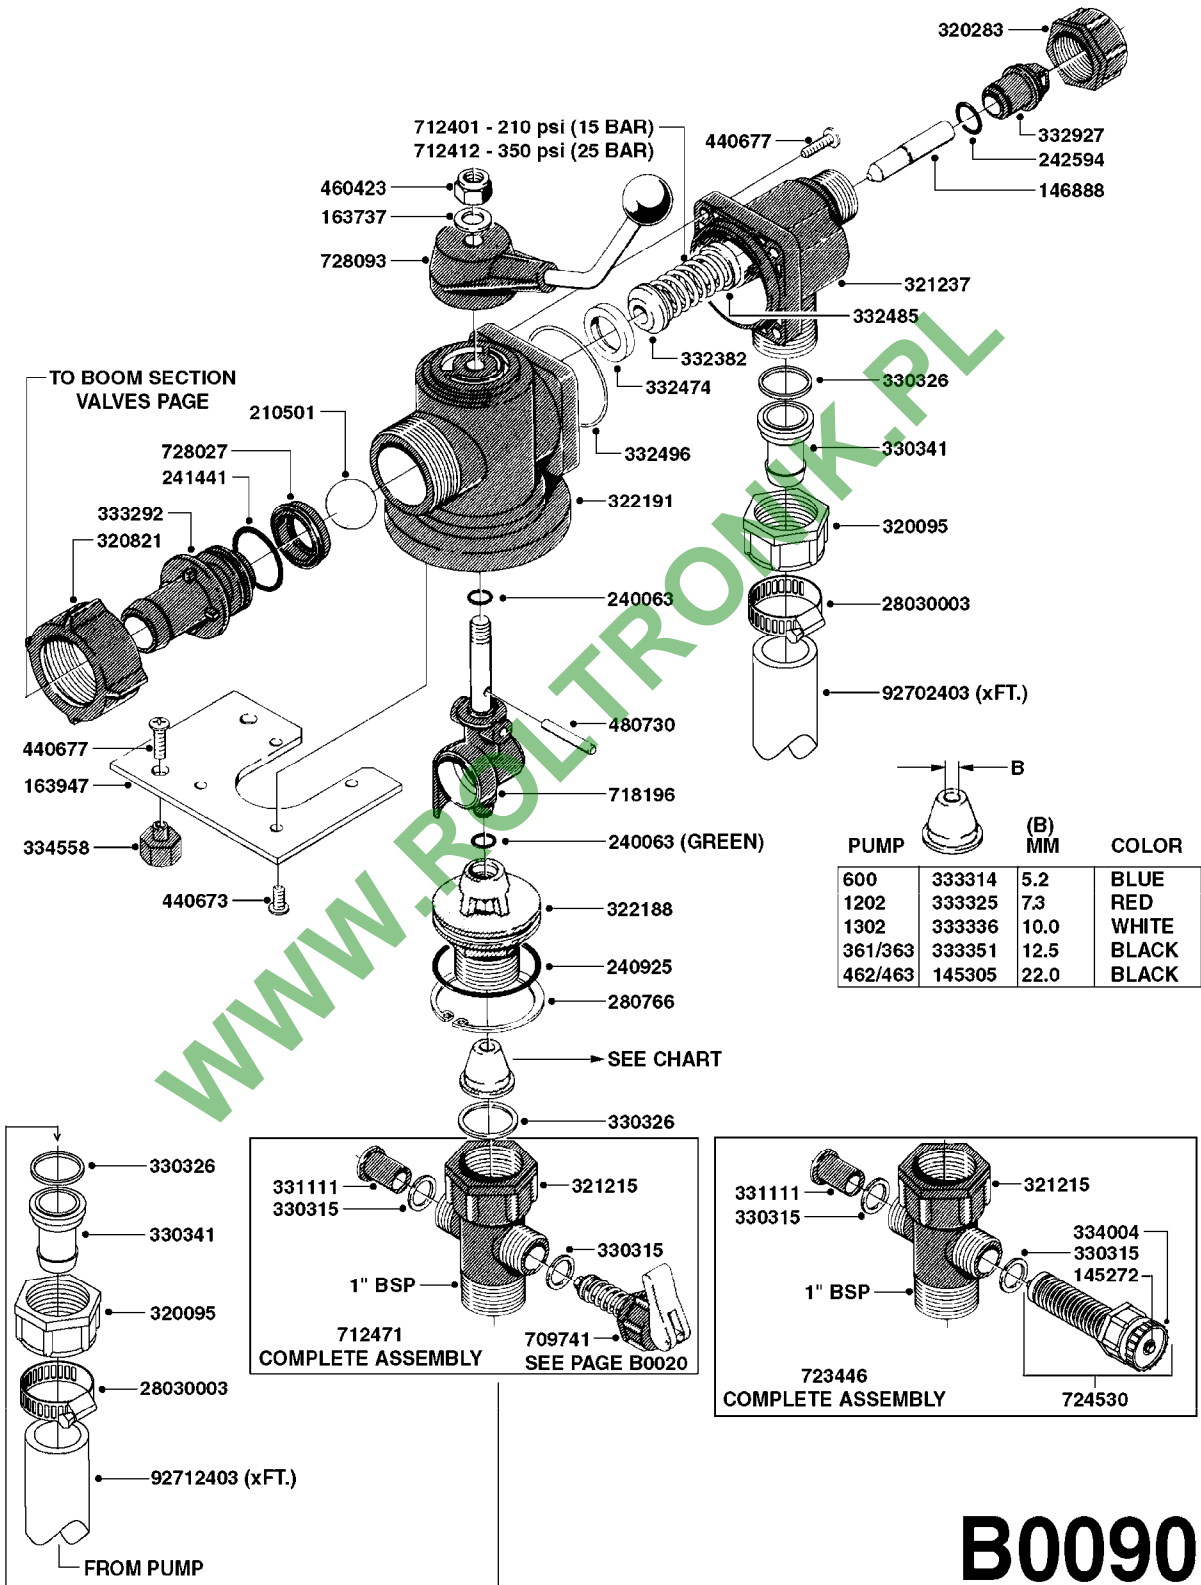

B0090

BK-180 MASTER VALVE-MAN.POST94
B0090-HIN, 30:08:16

Page 1

Date 04.11.2017 13:04

parts-n°	order qty	description
145272	1	INSERT F.AGIT.THUMBWHEEL BRASS
145305	1	NOZZLE F.OP.UNIT PUMP 462
146888	1	PIN 10 X 57MM STAINLESS
163737	1	WASHER D15.5/D10.5X1
163947	1	FITTING FOR BK 180
210501	1	BALL PLASTIC D25
240063	1	O-RING D14.1/9.3 X 2.4
240925	1	O-RING D49.5X3 NITRIL
241441	1	O-RING D29.3X3
242594	1	O-RING D14 X 1.78 SCH.70-EPDM
280766	1	SNAP-RING INNER 55X2 DIN 472
320095	1	FITT.DK NUT 1" BSP
320283	1	FITT.DK NUT 3/4"BSP
320821	1	FITT.DK NUT 1-1/2" BSP
321215	1	FITT.DK HOUSING F. AGITATION
321237	1	PRESSURE REGULATOR HOUSE BK180
322188	1	BOTTOM PIECE F.BALL EC
322191	1	HOUSING F.BALL (OPERATING UNIT)
330315	1	O-RING D18.4/D13X.6
330326	1	O-RING D30/D24X2 F.1"NUT
330341	1	FITT.DK HB 1" F. 1" NUT
331111	1	VALVE SEAT FOR 1/2" DISTRIBUT.
332382	1	VALVE CONE D25,7
332474	1	SEAT FOR OPERATING UNIT BALL
332485	1	SPRING GUIDE
332496	1	O-RING D58/54X2
332927	1	PLUG F. NOZZLE TUBE 3/4'
333292	1	FITT.DK HB 1"O'RING F.1-1/2"
333314	1	NOZZ.RESTRICTOR 600 BLUE
333325	1	NOZZ.RESTRICTOR 1202 RED
333336	1	NOZZ.RESTRICTOR 1302 WHITE
333351	1	NOZZ.RESTRICTOR 361 BLACK
334004	1	WHEEL F.AGITATION W/O INSERT
334558	1	NUT HEX PLASTIC INSERT
440673	1	SCREW F.PLASTIC 5X12 SS
440677	1	SCREW F. PLASTIC 5X20 SS
460423	1	NUT HEX M10X1.50 LOCK DIN985A2 SS
480730	1	PIN ROLL 5X30 STAINLESS STEEL
709741	1	VALVE ASSY. 1/2" FLIP LEVER
712401	1	RELIEF VALVE ASSY. 12BAR
712412	1	RELIEF VALVE ASSY. 25BAR
712471	1	AGITATION VALVE ASSY. ON/OFF
718196	1	BALL VALVE HOUSING ASSEMBLY
723446	1	AGITATION VALVE ASSY. ADJUST.
724530	1	THUMB WHEEL FOR AGITATION
728027	1	BUSHING WITH SEAT
728093	1	HANDLE WITH BALL
28030003	1	CLAMP HOSE GEAR P1" 6716
92702403	1	HOSE PVC SUCT GRAY 1"
92712403	1	HOSE R X1" X300PSI WP X0012"