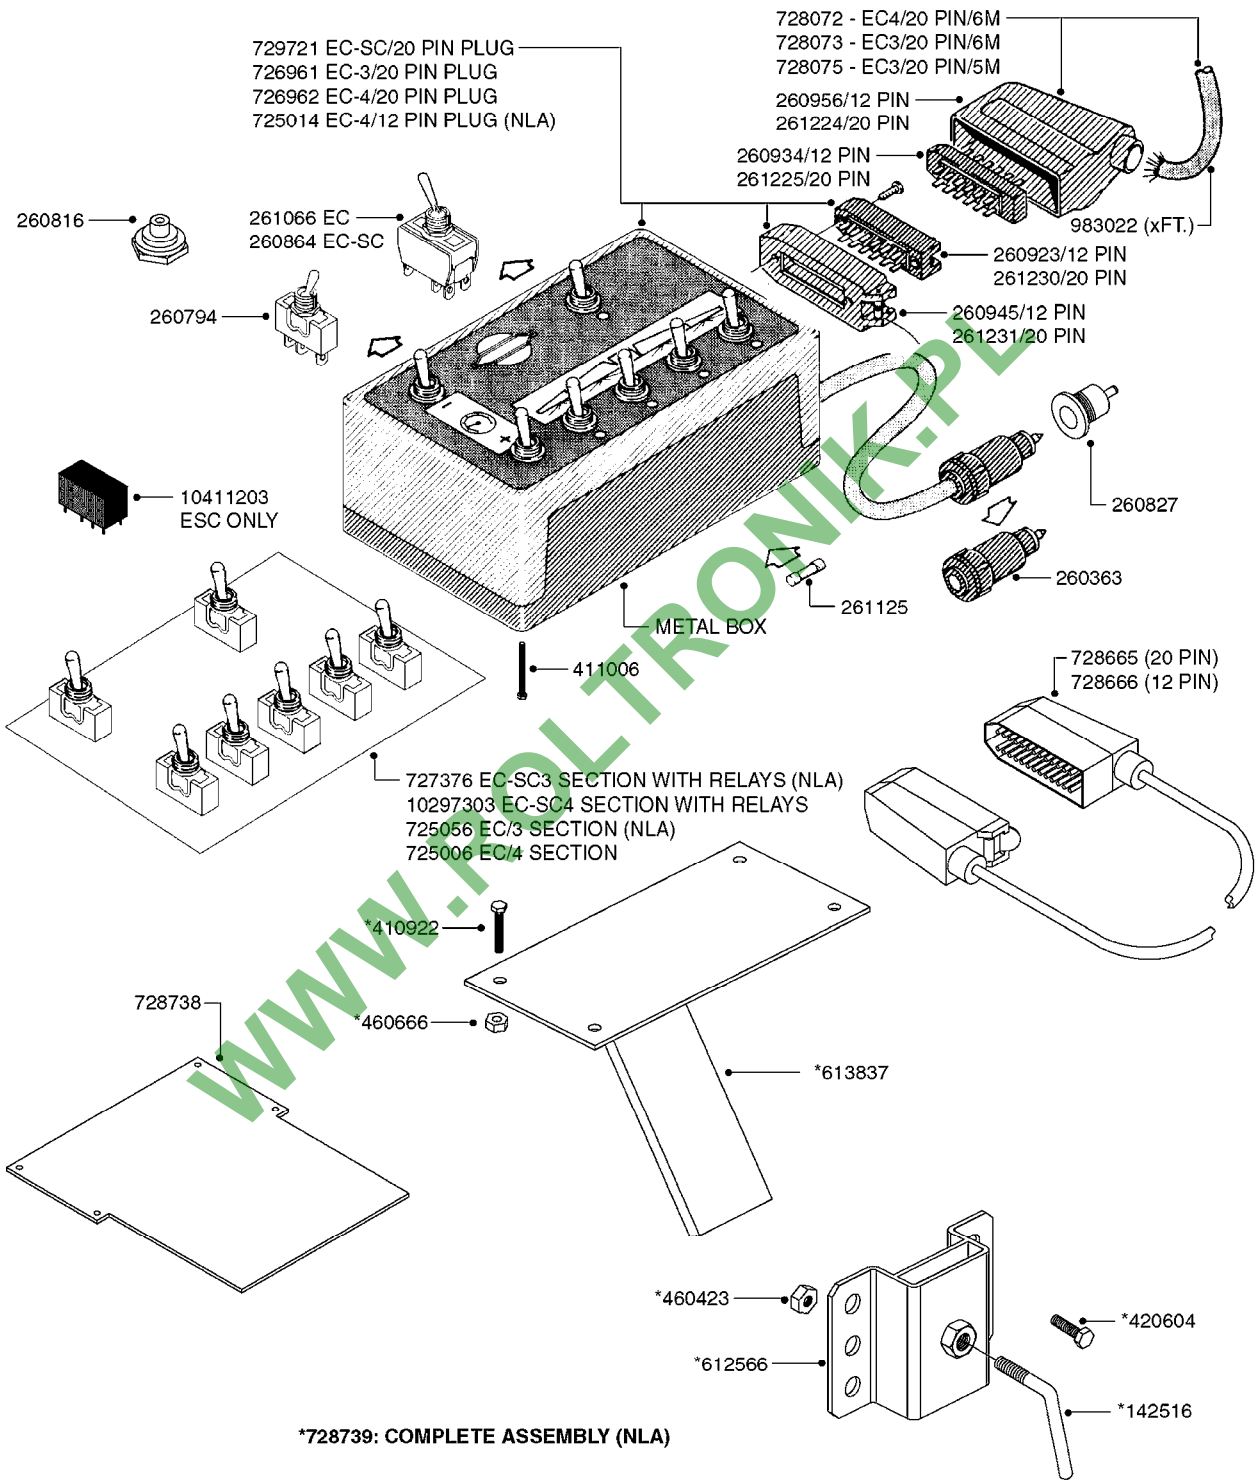

WWW.ROLTRONIK.PL

\*728739: COMPLETE ASSEMBLY (NLA)

COMPLETE ASSEMBLIES  
WHOLEGOODS ITEMS

**B0390**

CONTROL BOX F/EC+EC-SC  
B0390-HIN, 01:01:16

Page 1

Date 04.11.2017 13:04

parts-n°	order qty	description
142516	1	SCREW SET M10 BENT F. LOCKING
260363	1	PLUG 2 POLE 12V
260794	1	SWITCH F.PRESS ADJ.EC CONTROL
260816	1	CAP W/RUBBER BOOT F.EC SWITCH
260827	1	PLUG F.EC ATTACHMENTS
260864	1	SWITCH F.HY BOOM CONTROL BOX
260923	1	PLUG INSERT 12 POLE FEMALE
260934	1	PLUG INSERT 12 POLE MALE
260945	1	PLUG HOUSE 12 POLE FEMALE
260956	1	PLUG HOUSE 12 POL.MALE
261066	1	SWITCH 2 POLE
261125	1	FUSE 5 X 20 500mA
261224	1	PLUG HOUSING F/20 POLE MALE
261225	1	PLUG INSERT 20 POLE MALE
261230	1	PLUG INSERT 20 POLE FEMALE
261231	1	PLUG HOUSING 20 POLE FEMALE
410922	1	CYL.SKR 8.8 DEL M4X20 RST
411006	1	SCREW M4X40 SLOTTED
420604	1	BOLT HEX 8.8 DEL M10X25 FT DIN933
460423	1	NUT HEX M10X1.50 LOCK DIN985A2 SS
460666	1	NUT HEX M4
612566	1	MOUNT BRACKET F.FAN CABLE ASSY
613837	1	MOUNT PLATE FOR EC CONTROL BOX
725006	1	CIRCUIT BOARD 4 VALVE
725014	1	CONTROL BOX EC 4 SEC./12 PIN
725056	1	PRINTED CIRC.W SW 3WAY 726961
726961	1	CONTROL BOX EC 3 SEC./20 PIN
726962	1	CONTROL BOX EC 4 SEC./20 PIN
727376	1	CIRCUIT BOARD F.ESC 3 BANK
728072	1	CABLE, 20-PIN, 6M EC/4
728073	1	CABLE, 20-PIN, 6M, EC/3
728075	1	CABLE F.CONTROL BOX 5M EC/3
728665	1	CABLE EXT.-QUICK ATTACH 20 PIN
728666	1	CABLE-QUICK ATTACH 12 PIN
728738	1	DOUB.CONT.BOX & OR F/M PLATE
728739	1	IN CAB CONTROL MOUNT KIT
729721	1	CONTROL BOX ESC3
983022	1	WIRE 12 x 0.5 x 2MM x 12"
10297303	1	CIRCUIT BOARD FOR T.M.S.
10411203	1	RELAY T-82