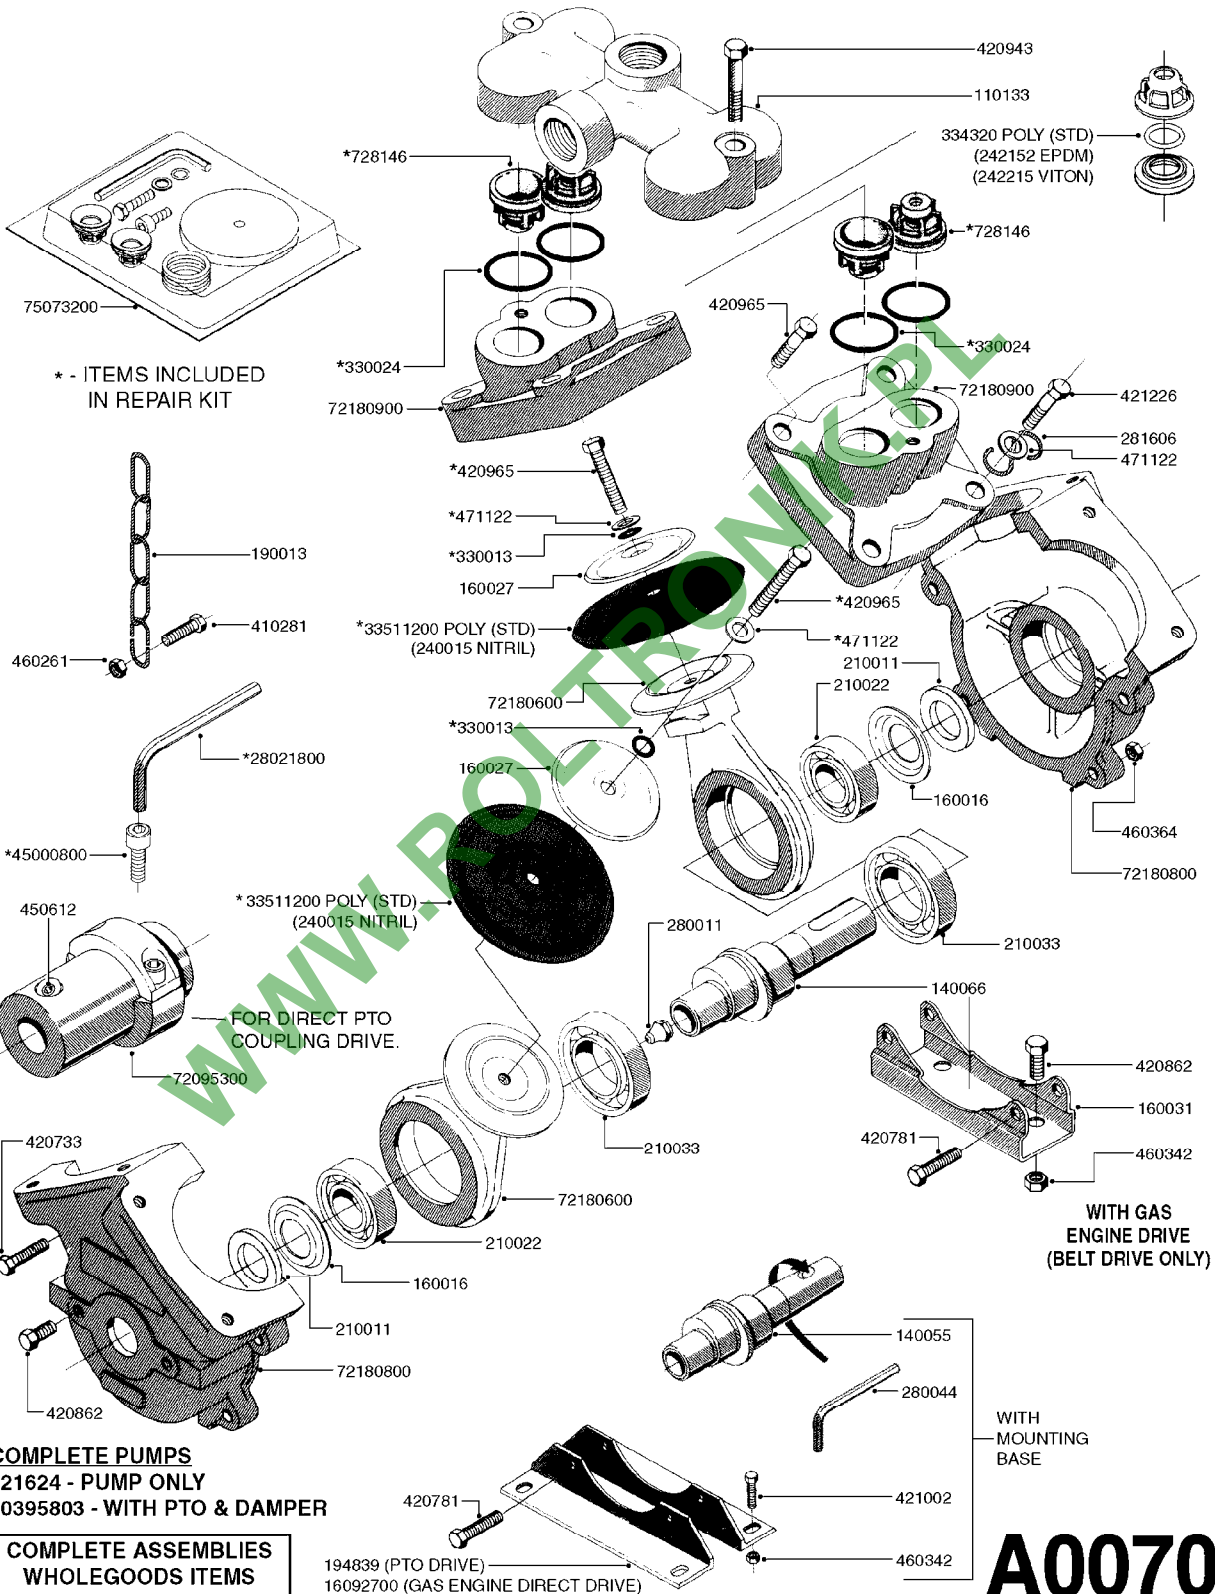

A0070

PUMP - 603
A0070-HIN, 01:01:16

Page 1
Date 04.11.2017 13:04

parts-n°	order qty	description
110133	1	VALVE CHAMBER MOD 600 PAINTED
140055	1	CRANK SHAFT, MODEL 600
140066	1	CRANK SHAFT, MODEL 600/4
160016	1	DUST PLATE
160027	1	DIAPHRAGM UPPER DISC 500-600
160031	1	BASE PLATE MODEL 500-600
190013	1	CHAIN 35XL=800
194839	1	ANGLE IRON FOOT, M 500-600 RED
210011	1	SEAL FELT D39/23 X 4
210022	1	BEARING BALL 6205
210033	1	BEARING BALL 6007
240015	1	DIAPHRAGM MODEL 500-600 NITRIL
242152	1	O-RING D18.2X3 EPDM
242215	1	O-RING D18X3 VITON
280011	1	GREASE NIPPLE 1/8" SAE H TR
280044	1	KEY HEXAGON W6 3/16"
281606	1	S-HOOK GALVANIZED
330013	1	O-RING D15/D10X2.5 F.3/8"NUT
330024	1	O-RING D41,1/D34.5 X 3,5
334320	1	O-RING D18X3 POLYURETHANE
410281	1	BOLT HEX 8.8 DEL M6X25 DIN933 A2
420733	1	BOLT HEX 8.8 DEL M8X40
420781	1	BOLT HEX 8.8 DEL M8X50
420862	1	BOLT HEX 8.8 DEL M10X16 FT
420943	1	BOLT HEX 8.8 DEL M10X50
420965	1	M10X40 MACHINE SCREW STAINLESS
421002	1	BOLT HEX 8.8 DEL M10X30 FT DIN933
421226	1	BOLT HEX 8.8 DEL M10X45
450612	1	SCREW M10X16 POINTED
460261	1	NUT HEX M6X1.00 LOCK DIN985 A2 SS
460342	1	NUT HEX M10 DEL DIN934
460364	1	NUT HU M8 A2 SS DIN934
471122	1	WASHER, M10, Ø20/10.5X 2.0, SS
728146	1	VALVE FOR 361(726890/707932)
821624	1	PUMP 603/7 W. FOOT TAPERED SHA
10395803	1	PUMP 603 C/W PTO 540 RPM
16092700	1	PUMP MOUNT PLATE TALL 500/600
28021800	1	KEY HEXAGON 8MM FOR M10
33511200	1	DIAPHRAGM 500-603 PUR 2006
45000800	1	BOLT ROUND M10X25
72095300	1	COUPLING 1-3/8" X 25, PAINTED
72180600	1	CONNECTING ROD FOR 503-603 M10
72180800	1	PUMP HOUSING 603 RED W/BOLTS
72180900	1	DIAPHRAGM COVER MOD. 600
75073200	1	PUMP KIT 603mm 06