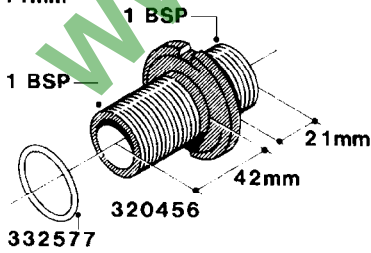

L0060

FITTINGS - BULKHEAD
L0060-HIN, 01:01:16

Page 1

Date 04.11.2017 13:05

parts-n°	order qty	description
141046	1	NUT 3/8" BSP
141341	1	NUT 1/4' BSP
240284	1	O-RING D82,5/75 X 3,5
320456	1	FITT.DK BULKHEAD 1"BSP DOUBLE
320467	1	FITT.DK BULKHEAD 1"BSP SINGLE
320471	1	FITT.DK NUT 1" BSP JAMB
320541	1	FITT.DK BULKHEAD 2-1/2'BSP SIN
320552	1	FITT.DK NUT 2-1/2' BSP JAMB
320644	1	FITT.DK ELB.3/4"HB X 1" BSP
320784	1	FITT.DK CAP 1-1/2" BSP
320795	1	FITT.DK NUT 1-1/2" BSP JAMB
320935	1	FITT.DK BULKHEAD 1/4' BSP SING
320946	1	FITT.DK BULKHEAD 3/8' BSP SING
321296	1	FITT.DK BULKHEAD 1/2" BSP SING
321307	1	FITT.DK NUT 1/2" BSP JAMB
321333	1	FITT.DK BULK 1-1/2" X 1"F BSP
330061	1	O-RING D16/D11X2,5
330072	1	O-RING D53.5/D45.5X4
330212	1	O-RING D19/D14X2.4 F.1/2"NUT
332577	1	O-RING D38/D30X4 F.1" PUR.
332592	1	O-RING D26/D20X3

WWW.ROLTRONIK.PL