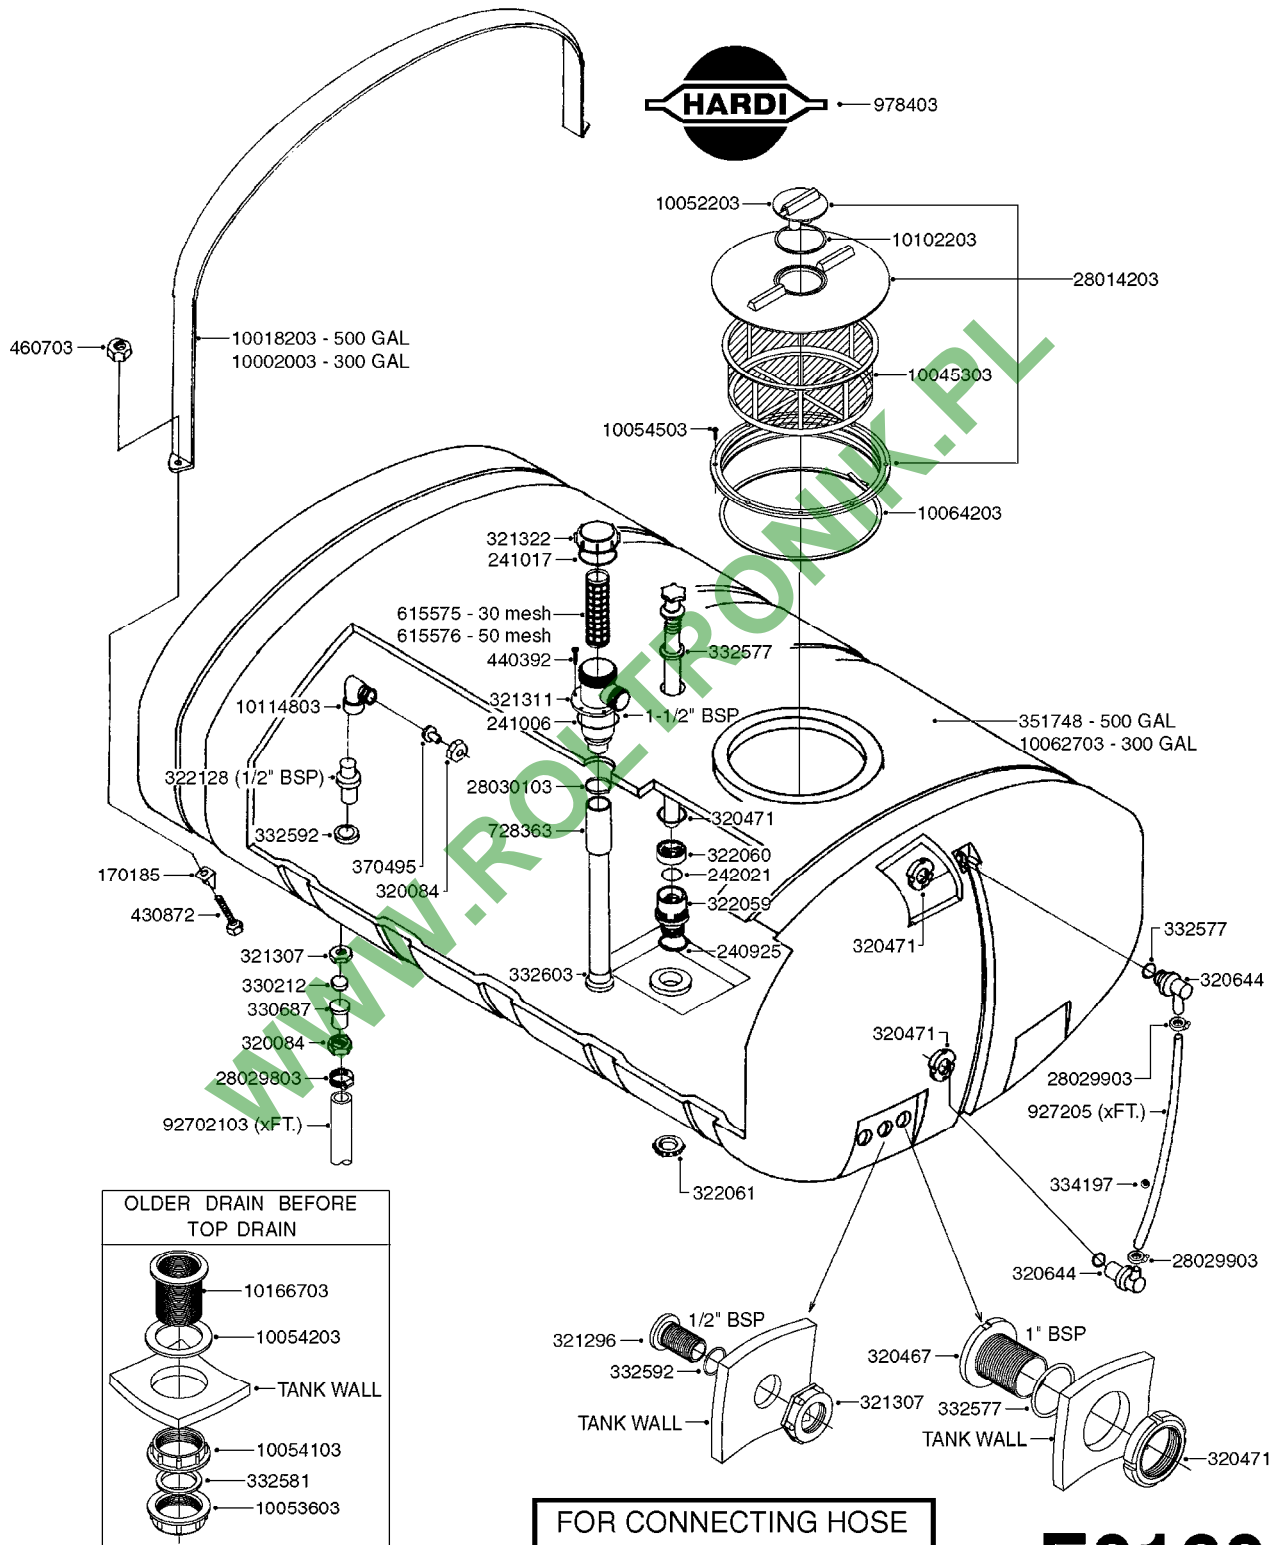

FOR CONNECTING HOSE FITTINGS, SEE SECTION L

E0160

TANK - TL/TR 300/500 W/BK 180
E0160-HIN, 01:01:16

Page 1

Date 04.11.2017 13:05

parts-n°	order qty	description
170185	1	ANGLE BRACKET F. TANKSTRAP
240925	1	O-RING D49.5X3 NITRIL
241006	1	O-RING D79,2X5,7 NITRIL
241017	1	O-RING D74,5X3 NITRIL
242021	1	O-RING D.37,69x3,53 VITON
320084	1	FITT.DK NUT 1/2" BSP
320467	1	FITT.DK BULKHEAD 1"BSP SINGLE
320471	1	FITT.DK NUT 1" BSP JAMB
320644	1	FITT.DK ELB.3/4"HB X 1" BSP
321296	1	FITT.DK BULKHEAD 1/2" BSP SING
321307	1	FITT.DK NUT 1/2" BSP JAMB
321311	1	FILTER BODY S 80 X 4
321322	1	SCREW CAP F. S80 X 4
322059	1	BULKHEAD FOR BOTTOM VALVE
322060	1	STOPPER FOR BOTTOM VALVE
322061	1	NUT FOR BOTTOM VALVE
322128	1	NIPPLE 1/2"
330212	1	O-RING D19/D14X2.4 F.1/2"NUT
330687	1	FITT.DK HB 1/2" F. 1/2" NUT
332577	1	O-RING D38/D30X4 F.1" PUR.
332581	1	GASKET F. 1-1/2" BSP CAPNUT.
332592	1	O-RING D26/D20X3
332603	1	CAP F. SUCTION TUBE
334197	1	BALL F. LIQUID LEV. INDICATOR
351748	1	TANK RAW 500 GAL
370495	1	NOZZLE INJECTOR 5066-3.0
430872	1	BOLT HEX 8.8 DEL M12X100 FT
440392	1	SCREW 6.3 X 25.0 DIN7981C TORX
460703	1	NUT HEX M12X1.75 LOCK DIN985A2 SS
615575	1	FILTER F.TOP SUCT.30 MESH GRN.
615576	1	FILTER F.TOP SUCT.50 MESH BLUE
728363	1	SUCTION TUBE ASSY.L=72"
927205	1	HOSE R X CLEAR X 3/4 X 0012"
978403	1	DECAL COMPANY 280 X 450
10002003	1	STRAP F. TR TANK 300 GAL.
10018203	1	TANK STRAP 500 GA.PRE'03 (92")
10045303	1	FILTER BASKET 16"
10052203	1	LID VENT ASSY
10053603	1	FITT. CAPNUT 2"BSP 5601
10054103	1	FITT.PO.NUT 2" BSP JAMB MCPHEE
10054203	1	GASKET F. 2" FITTINGS RUBBER
10054503	1	SCREW 3/4" SELF TAPPING
10062703	1	TANK RAW 300 GAL.84 MODEL
10064203	1	SET SEALING SPONGE 1 Ft BULK
10102203	1	GASKET F.16" LID BREATHER
10114803	1	FITT.PO.SE 0.50X0.50 SE1200
10166703	1	FITT.PO.BULKHEAD 2" BSP
28014203	1	LID ASSY. (3-PC.) 16" ARAG
28029803	1	CLAMP HOSE GEAR P1/2" 6708
28029903	1	CLAMP HOSE GEAR P3/4"-S1" 6712
28030103	1	CLAMP HOSE GEAR P5/4-S1.5"6724
92702103	1	HOSE R X1/2" X300PSI WP X0012"