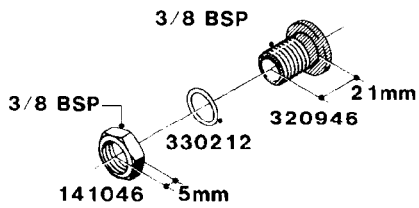

L0060

FITTINGS - BULKHEAD
L0060-HIN, 01:01:16

Page 1

Date 04.11.2017 13:05

parts-n°	order qty	description
141046	1	NUT 3/8" BSP
141341	1	NUT 1/4' BSP
240284	1	O-RING D82,5/75 X 3,5
320456	1	FITT.DK BULKHEAD 1"BSP DOUBLE
320467	1	FITT.DK BULKHEAD 1"BSP SINGLE
320471	1	FITT.DK NUT 1" BSP JAMB
320541	1	FITT.DK BULKHEAD 2-1/2'BSP SIN
320552	1	FITT.DK NUT 2-1/2' BSP JAMB
320644	1	FITT.DK ELB.3/4"HB X 1" BSP
320784	1	FITT.DK CAP 1-1/2" BSP
320795	1	FITT.DK NUT 1-1/2" BSP JAMB
320935	1	FITT.DK BULKHEAD 1/4' BSP SING
320946	1	FITT.DK BULKHEAD 3/8' BSP SING
321296	1	FITT.DK BULKHEAD 1/2" BSP SING
321307	1	FITT.DK NUT 1/2" BSP JAMB
321333	1	FITT.DK BULK 1-1/2" X 1"F BSP
330061	1	O-RING D16/D11X2,5
330072	1	O-RING D53.5/D45.5X4
330212	1	O-RING D19/D14X2.4 F.1/2"NUT
332577	1	O-RING D38/D30X4 F.1" PUR.
332592	1	O-RING D26/D20X3

WWW.ROLTRONIK.PL