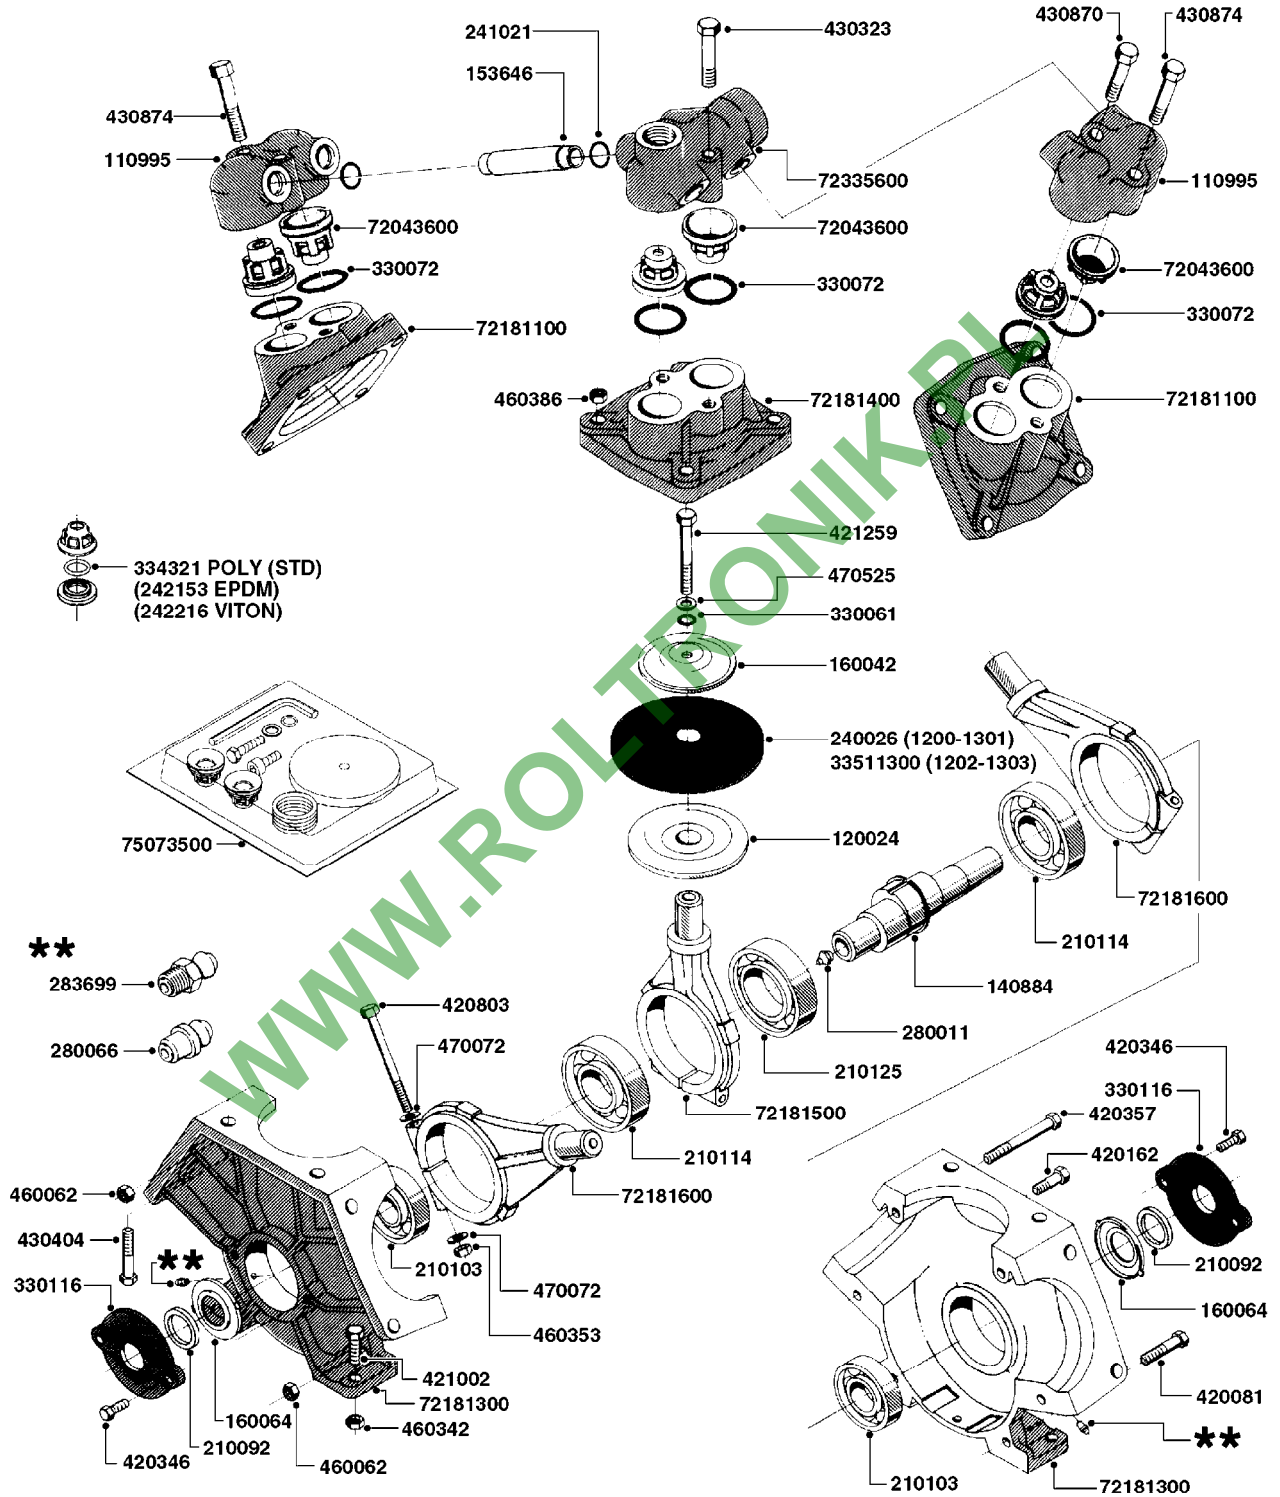

A0210

PUMP - 1301 W/ MOUNTING BASE
A0210-HIN, 27:04:17

Page 1

Date 04.11.2017 13:06

parts-n°	order qty	description
110995	1	VALVE CHAMBER SIDE MODEL 1301
120024	1	DIAPHRAGM BACK DISC 1200-1300
140884	1	CRANK SHAFT MODEL 1300-9
153646	1	CONNECTION PIPE INLET MOD 1301
160042	1	DIAPHRAGM UPPER DISC 1200-1300
160064	1	DUST PLATE
210092	1	SEAL FELT D43/30X5
210103	1	BEARING BALL 6306
210114	1	BEARING BALL 6308
210125	1	BEARING BALL 6210
240026	1	DIAPHRAGM MODEL 1200/1301
241021	1	O-RING D21,89X2,62 NITRIL
242153	1	O-RING D26X4 EPDM
242216	1	O-RING VITON F/1202/1302/462
280011	1	GREASE NIPPLE 1/8' SAE H TR
280066	1	GREASE NIPPLE H 1A6
283699	1	GREASE NIPPLE M6X1
330061	1	O-RING D16/D11X2,5
330072	1	O-RING D53.5/D45.5X4
330116	1	SEAL RETAINER, MODEL 1300
334321	1	O-RING POLY. 34.0x26.0x4.0
420081	1	BOLT HEX 8.8 DEL 3/8'X40MM
420162	1	BOLT HEX 8.8 DEL 3/8"x15MM
420346	1	BOLT HEX 8.8 DEL 3/8'X 25MM
420357	1	BOLT HEX 8.8 RAW 3/8'X85MM
420803	1	BOLT HEX 8.8 DEL M8X90
421002	1	BOLT HEX 8.8 DEL M10X30 FT DIN933
421259	1	BOLT HEX UNC7/16"x2.25" 18-8SS
430323	1	BOLT HEX 8.8 DEL M12X60
430404	1	BOLT HEX 8.8 DEL M12X50
430870	1	BOLT HEX 8.8 DEL M12X55 FT
430874	1	SCREW SET 8.8 DEL M12X70 FT
460062	1	NUT HEX 3/8' GALV.
460342	1	NUT HEX M10 DEL DIN934
460353	1	NUT HEX M8 BLACK
460386	1	NUT HEX M12X1.75
470072	1	WASHER D15/D8X.5 LOCK
470525	1	WASHER D19/D11.5X2.5
33511300	1	DIAPHRAGM 1202-1303 POLY 2006
72043600	1	VALVE FOR 462/463
72181100	1	DIAPHRAGM COVER 1203/1303+BLTS
72181300	1	PUMP CASTING 1300 RED W/BOLTS
72181400	1	DIAPHRAGM COVER 1303 W/BOLTS
72181500	1	CONNECTING ROD, CENTER 1303
72181600	1	CONNECTING ROD, SIDE MOD.1300
72335600	1	CENTER AND SIDE VALVE CHAMBERS 1302 RED
75073500	1	PUMP KIT 1300/1302 "06"