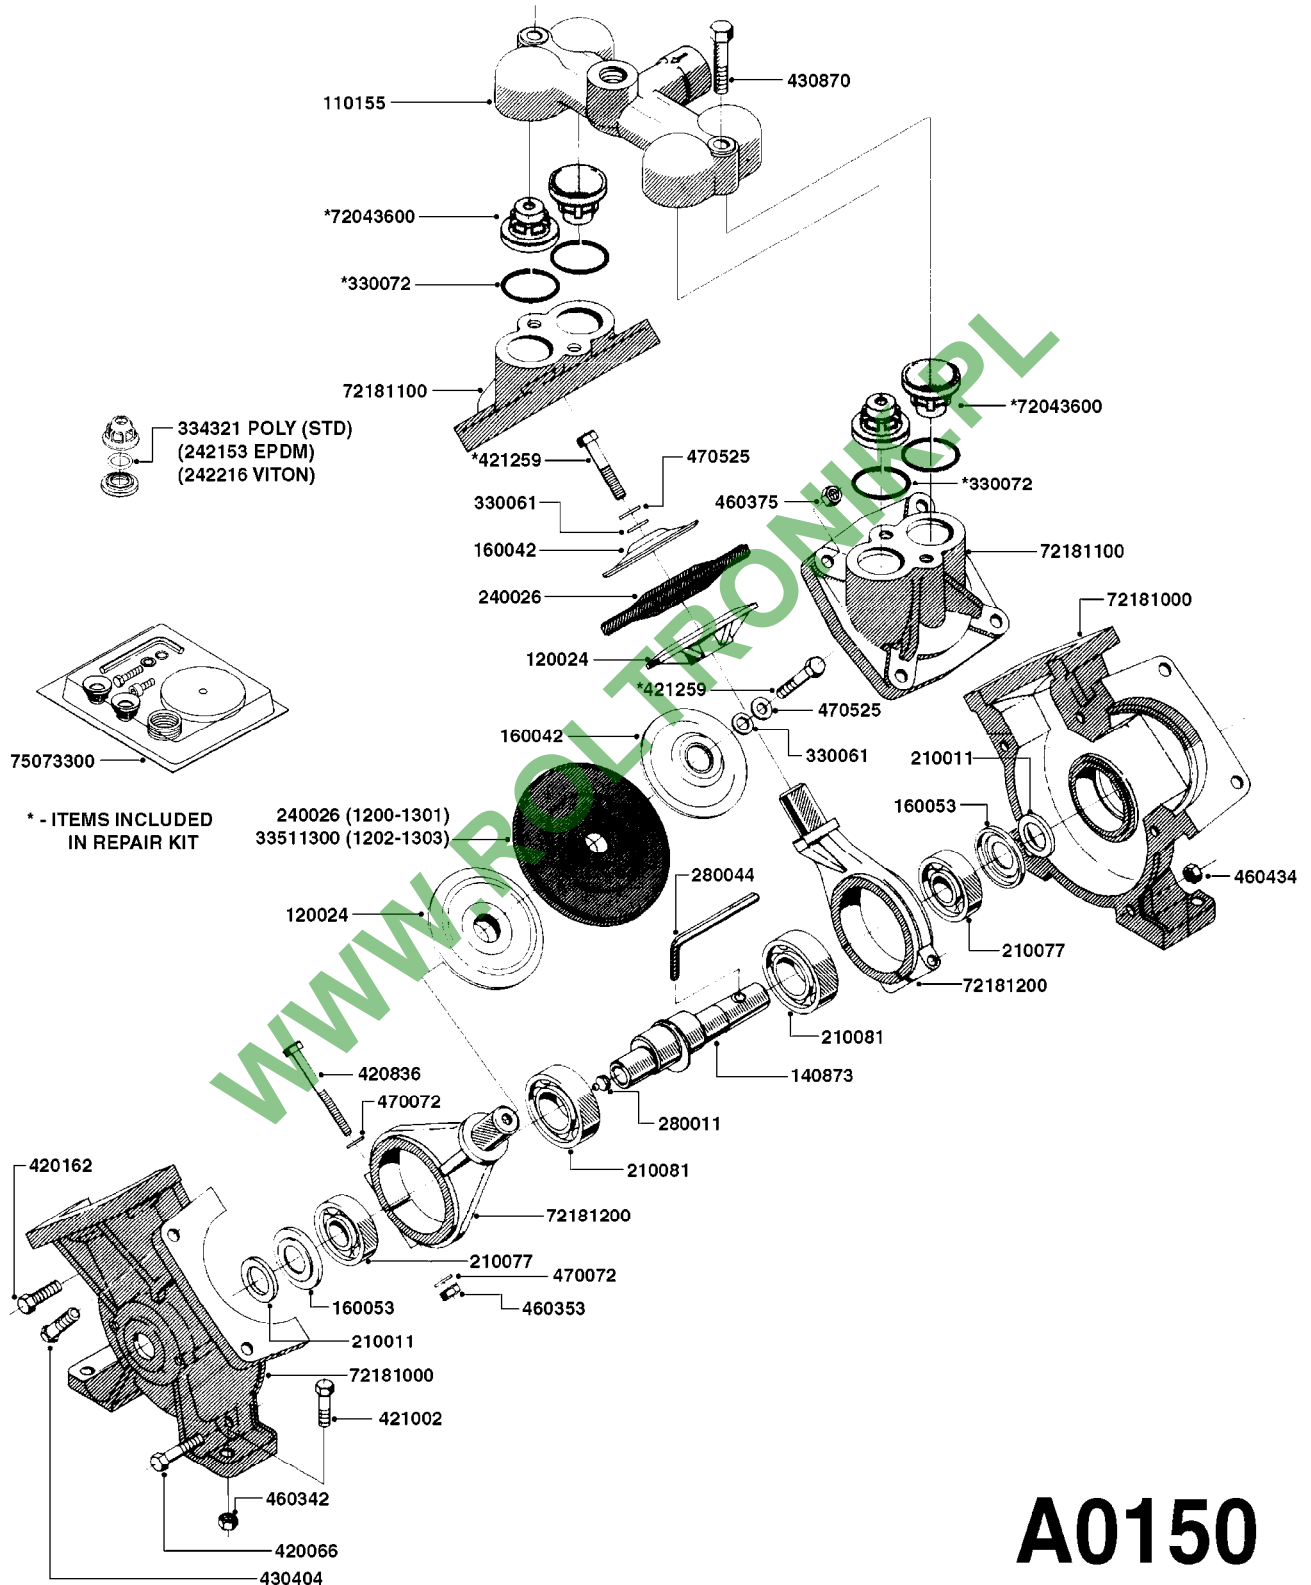

PUMP - 1200 W/ MOUNTING BASE
A0150-HIN, 27:04:17

Page 1

Date 04.11.2017 13:06

parts-n°	order qty	description
110155	1	VALVE CHAMBER F. 1200 PUMP
120024	1	DIAPHRAGM BACK DISC 1200-1300
140873	1	CRANK SHAFT MODEL 1202-9MM
160042	1	DIAPHRAGM UPPER DISC 1200-1300
160053	1	DUST PLATE
210011	1	SEAL FELT D39/23 X 4
210077	1	BEARING BALL 6305
210081	1	BEARING BALL 6307
240026	1	DIAPHRAGM MODEL 1200/1301
242153	1	O-RING D26X4 EPDM
242216	1	O-RING VITON F/1202/1302/462
280011	1	GREASE NIPPLE 1/8' SAE H TR
280044	1	KEY HEXAGON W6 3/16'
330061	1	O-RING D16/D11X2,5
330072	1	O-RING D53.5/D45.5X4
334321	1	O-RING POLY. 34.0x26.0x4.0
420066	1	BOLT HEX 8.8 DEL 3/8"X50MM
420162	1	BOLT HEX 8.8 DEL 3/8"x15MM
420836	1	BOLT HEX 8.8 RAW M8X85
421002	1	BOLT HEX 8.8 DEL M10X30 FT DIN933
421259	1	BOLT HEX UNC7/16"x2.25" 18-8SS
430404	1	BOLT HEX 8.8 DEL M12X50
430870	1	BOLT HEX 8.8 DEL M12X55 FT
460342	1	NUT HEX M10 DEL DIN934
460353	1	NUT HEX M8 BLACK
460375	1	NUT HEX M12 BLACK
460434	1	NUT HEX 3/8' NC BLACK
470072	1	WASHER D15/D8X.5 LOCK
470525	1	WASHER D19/D11.5X2.5
33511300	1	DIAPHRAGM 1202-1303 POLY 2006
72043600	1	VALVE FOR 462/463
72181000	1	HOUSING, PUMP, 1203 RED
72181100	1	DIAPHRAGM COVER 1203/1303+BLTS
72181200	1	CONNECTING ROD FOR 1203 W/M12
75073300	1	PUMP KIT 1200/1202 "06"

WWW.ELEKTRONIK.PL