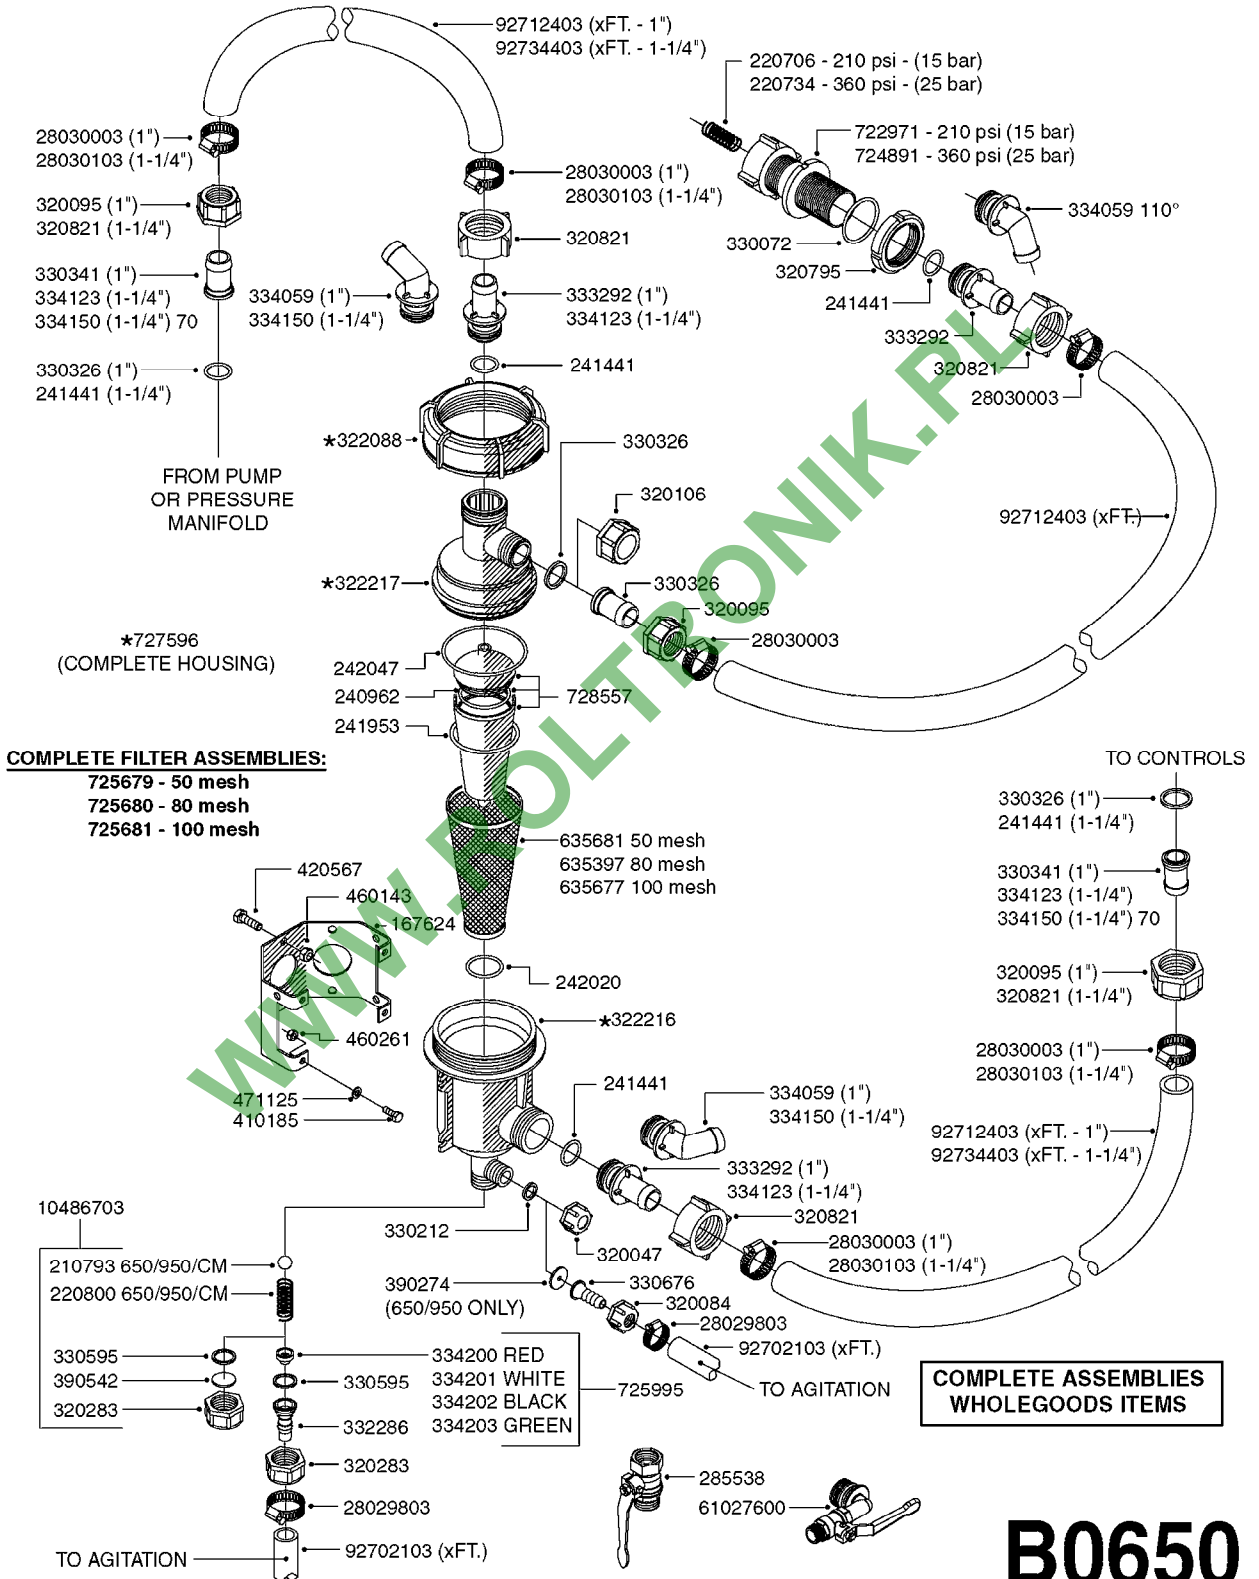

B0650

parts-n°	order qty	description
10486703	1	KIT F.UPDATING SCF
167624	1	MOUNT BRACKET F. SCF
210793	1	BALL F.SCF
220706	1	SPRING SCF 12 BAR
220734	1	SPRING SCF 25 BAR
220800	1	SPRING F.SCF
240962	1	O-RING D57,2X3 NITRIL
241441	1	O-RING D29.3X3
241953	1	O-RING D73,03X3,53 VITON
242020	1	O-RING 39.2 X 3 VITON
242047	1	O-RING 89.5 X 3.0 VITON
28029803	1	CLAMP HOSE GEAR P1/2" 6708
28030003	1	CLAMP HOSE GEAR P1" 6716
28030103	1	CLAMP HOSE GEAR P5/4-S1.5"6724
285538	1	BALL VALVE 3/4" BSP
320047	1	FITT.DK CAPNUT 1/2" BSP
320084	1	FITT.DK NUT 1/2" BSP
320095	1	FITT.DK NUT 1" BSP
320106	1	FITT.DK CAPNUT 1" BSP
320283	1	FITT.DK NUT 3/4"BSP
320795	1	FITT.DK NUT 1-1/2" BSP JAMB
320821	1	FITT.DK NUT 1-1/2" BSP
322088	1	NUT LARGE F.SCF BODY
322216	1	SCF HOUSING (THREADED) F.GROVE
322217	1	SCF TOP (THREADED) W/GROVE
330072	1	O-RING D53.5/D45.5X4
330212	1	O-RING D19/D14X2.4 F. 1/2"NUT
330326	1	O-RING D30/D24X2 F.1"NUT
330341	1	FITT.DK HB 1" F. 1" NUT
330595	1	O-RING D24.6/D20X2.1 -3/4"
330676	1	FITT.DK HB 3/8" F. 1/2" NUT
332286	1	FITT.DK HB 1/2" F. 3/4" NUT
333292	1	FITT.DK HB 1"O'RING F.1-1/2"
334059	1	FITT.DK EL 1" 110 DEG.F.1-1/2"
334123	1	FITT.DK HB 1-1/4"O-RNG F.1-1/2"
334150	1	FITT.DK HB 1-1/4" 110 F.1-1/2"
334200	1	ORFICE 3MM FOR SCF RED
334201	1	ORFICE 4MM FOR SCF WHITE
334202	1	ORFICE 5MM FOR SCF BLACK
334203	1	ORFICE 6MM FOR SCF GREEN
390274	1	ORIFICE ID4.0/18/1.5
390542	1	PLUG WASHER FOR 3/4'CAP NUT
410185	1	BOLT HEX 8.8 DEL M6X16
420567	1	BOLT HEX 8.8 DEL M8X30 FT
460143	1	NUT HEX M8X1.25 LOCK DIN985A2 SS
460261	1	NUT HEX M6X1.00 LOCK DIN985 A2 SS
471125	1	WASHER M6U 6.4X14X1.2,A2 SS
61027600	1	VALVE 1/2"BSP ASSY S5390
635397	1	SCREEN SCF 80 MESH
635677	1	SCREEN SCF 100 MESH
635681	1	SCREEN SCF 50 MESH
722971	1	SAFETY VALVE SCF 217PSI (15BAR)
724891	1	SAFETY VALVE SCF 25 BAR
725679	1	SCF ASSY.50 W/THREADED TOP CAP
725680	1	SCF ASSY.80 W/THREADED TOP CAP
725681	1	SCF ASSY.100 W/THREADED CAP
725995	1	BAG FOR SCF
727596	1	SCF HOUSING COMPLETE
728557	1	CONE F.SCF RED
92702103	1	HOSE R X1/2" X300PSI WP X0012"
92712403	1	HOSE R X1" X300PSI WP X0012"