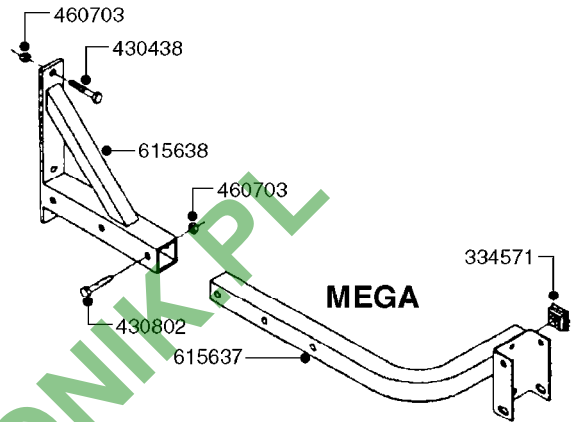

NK/LX/LY PRE-86