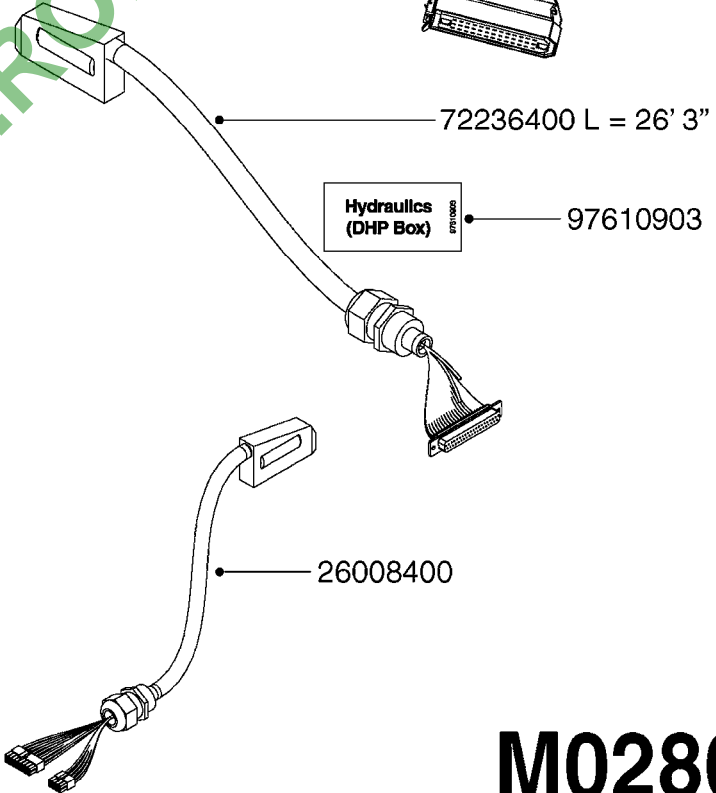

* Note orientation of bracket
1 = Liquid system
2 = Hydraulic system

M0280

39 PIN CABLES
M0280-HIN, 28:03:17

Page 1

Date 04.11.2017 13:08

parts-n°	order qty	description
262158	1	PLUG INSERT 39 POLE MALE
262159	1	PLUG INSERT 39 POLE FEMALE
262160	1	PLUG HOUSING 39 POLE FEMALE
262161	1	PLUG HOUSING F/39 POLE MALE
440634	1	SCREW 5/8"
440732	1	PT SCREW 35X12B Z5452 ELZ
14034200	1	CODE BRACKET FOR 39 PIN CABLE
26003900	1	WIRE 37-39 PIN EVC, 6.6'
26004200	1	WIRE 37-39 PIN EVC, 57.4'
26008400	1	WIRE 39-PIN 24 WIRE L=8M
26011903	1	WIRE 39-39 POLE EXT. 3660MM
28027500	1	WIRE 37-39 PIN EVC, 37.7'
28028700	1	WIRE 37-39 PIN EVC, 45.9'
28028800	1	WIRE 37-39 PIN EVC, 16.4'
28028900	1	WIRE 37-39 PIN EVC, 26.2'
72236400	1	DAH CONN. WIRE/TRACTOR L=8M
97610803	1	DECAL-SRAY BOX 39-PIN
97610903	1	DECAL-HYDRAULIC BOX 39-PIN