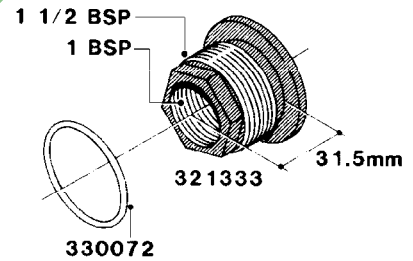

L0060

FITTINGS - BULKHEAD
L0060-HIN, 01:01:16

Page 1

Date 04.11.2017 13:07

parts-n°	order qty	description
141046	1	NUT 3/8" BSP
141341	1	NUT 1/4' BSP
240284	1	O-RING D82,5/75 X 3,5
320456	1	FITT.DK BULKHEAD 1"BSP DOUBLE
320467	1	FITT.DK BULKHEAD 1"BSP SINGLE
320471	1	FITT.DK NUT 1" BSP JAMB
320541	1	FITT.DK BULKHEAD 2-1/2'BSP SIN
320552	1	FITT.DK NUT 2-1/2' BSP JAMB
320644	1	FITT.DK ELB.3/4"HB X 1" BSP
320784	1	FITT.DK CAP 1-1/2" BSP
320795	1	FITT.DK NUT 1-1/2" BSP JAMB
320935	1	FITT.DK BULKHEAD 1/4' BSP SING
320946	1	FITT.DK BULKHEAD 3/8' BSP SING
321296	1	FITT.DK BULKHEAD 1/2" BSP SING
321307	1	FITT.DK NUT 1/2" BSP JAMB
321333	1	FITT.DK BULK 1-1/2" X 1"F BSP
330061	1	O-RING D16/D11X2,5
330072	1	O-RING D53.5/D45.5X4
330212	1	O-RING D19/D14X2.4 F.1/2"NUT
332577	1	O-RING D38/D30X4 F.1" PUR.
332592	1	O-RING D26/D20X3

WWW.ROLTRONIK.PL