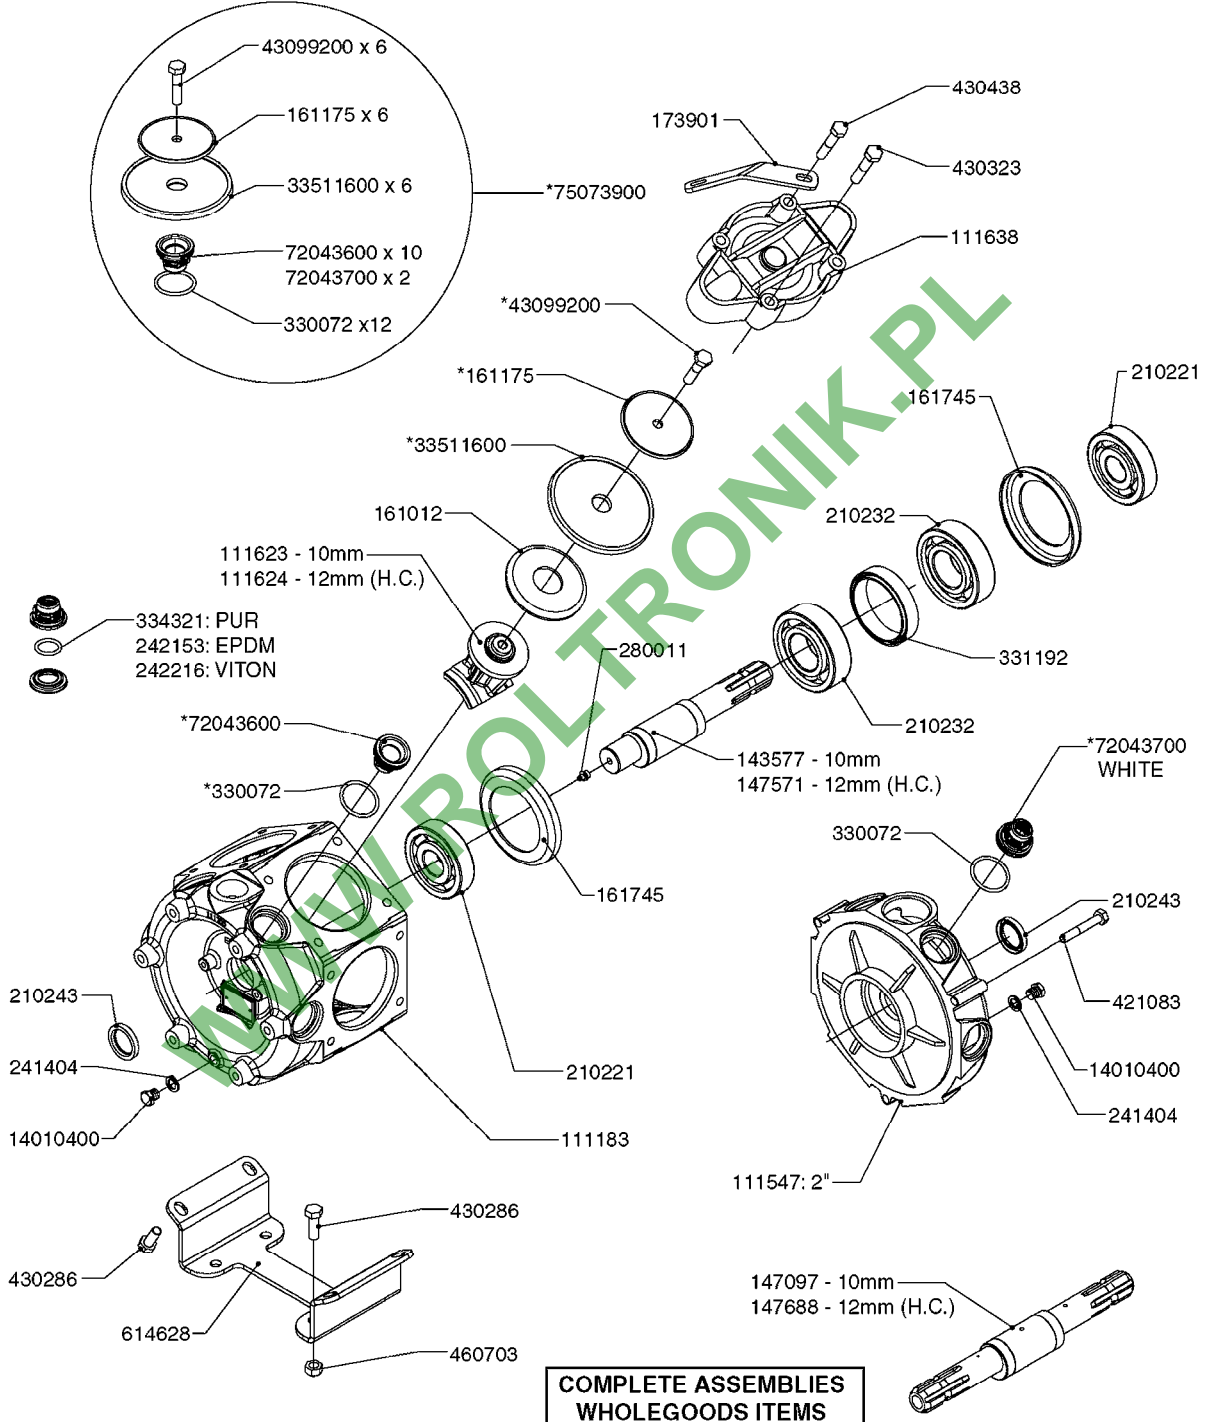

PUMP REPAIR KIT

**COMPLETE ASSEMBLIES
WHOLEGOODS ITEMS**

COMPLETE PUMPS

- 821587 - 463/10 2" W/THROUGH SHAFT (540 RPM)
- 82166300 - 463/12 2" (540 RPM H.C. INLINE PORTS)
- 463/12 2" (540 RPM H.C. OFFSET PORTS) REPLACED BY 82168700 (PAGE A0350)

A0330

PUMP - 463 W/ MOUNTING BASE
A0330-HIN, 01:01:16

Page 1

Date 04.11.2017 13:06

parts-n°	order qty	description
111183	1	PUMP CASTING 460-463 (PAINTED)
111547	1	PUMP FRONT 460-463-2' (PAINT)
111623	1	CONNECTING ROD 463/10MM
111624	1	CONNECTING ROD 463/12MM
111638	1	VALVE COVER 463 HC+1000 VERS.
143577	1	CRANK SHAFT F.363/462/463-10mm
147097	1	CRANK SHAFT 363-463/10 THROUGH
147571	1	CRANK SHAFT F.463-12mm
147688	1	CRANK SHAFT 462/12 THROUGH
161012	1	DIAPHRAGM BACKING DISC F. 463
161175	1	DIAPHRAGM DISC 463/464 PUMP
161745	1	METAL SPACER F.363/463
173901	1	LIFT STRAP F.PUMP 463
210221	1	BEARING BALL 6407
210232	1	BEARING BALL 6310
210243	1	SEAL OIL 35 X 47 X 7
241404	1	DOWTY SEAL 1/4"
242153	1	O-RING D26X4 EPDM
242216	1	O-RING VITON F/1202/1302/462
280011	1	GREASE NIPPLE 1/8' SAE H TR
330072	1	O-RING D53.5/D45.5X4
331192	1	SPACER, MODEL 361/363
334321	1	O-RING POLY. 34.0x26.0x4.0
421083	1	BOLT HEX 8.8 DEL M10X65
430286	1	BOLT HEX 8.8 DEL M12X30 FT
430323	1	BOLT HEX 8.8 DEL M12X60
430438	1	BOLT HEX 8.8 DEL M12X65
460703	1	NUT HEX M12X1.75 LOCK DIN985A2 SS
614628	1	FOOT F. 46X PUMP, RED
821587	1	PUMP 463/10 THROUGH SHAFT TWNF
14010400	1	PLUG 1/4" BSP
33511600	1	DIAPHRAGM PUMP 463/464 PUMP PUR
43099200	1	BOLT HEX SS M12 X 30 DIN933 A4
72043600	1	VALVE FOR 462/463
72043700	1	VALVE FOR 462/463 W.VENT HOLE
75073900	1	PUMP KIT 460/463 "06"
82166300	1	PUMP 464-12-MED-2-540
82168700	1	PUMP 464-12 540 OFFSET PORTS