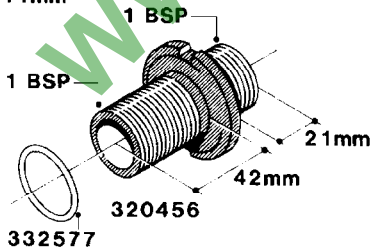

L0060

FITTINGS - BULKHEAD
L0060-HIN, 01:01:16

Page 1

Date 04.11.2017 13:07

parts-n°	order qty	description
141046	1	NUT 3/8" BSP
141341	1	NUT 1/4' BSP
240284	1	O-RING D82,5/75 X 3,5
320456	1	FITT.DK BULKHEAD 1"BSP DOUBLE
320467	1	FITT.DK BULKHEAD 1"BSP SINGLE
320471	1	FITT.DK NUT 1" BSP JAMB
320541	1	FITT.DK BULKHEAD 2-1/2'BSP SIN
320552	1	FITT.DK NUT 2-1/2' BSP JAMB
320644	1	FITT.DK ELB.3/4"HB X 1" BSP
320784	1	FITT.DK CAP 1-1/2" BSP
320795	1	FITT.DK NUT 1-1/2" BSP JAMB
320935	1	FITT.DK BULKHEAD 1/4' BSP SING
320946	1	FITT.DK BULKHEAD 3/8' BSP SING
321296	1	FITT.DK BULKHEAD 1/2" BSP SING
321307	1	FITT.DK NUT 1/2" BSP JAMB
321333	1	FITT.DK BULK 1-1/2" X 1"F BSP
330061	1	O-RING D16/D11X2,5
330072	1	O-RING D53.5/D45.5X4
330212	1	O-RING D19/D14X2.4 F.1/2"NUT
332577	1	O-RING D38/D30X4 F.1" PUR.
332592	1	O-RING D26/D20X3

WWW.ROLTRONIK.PL