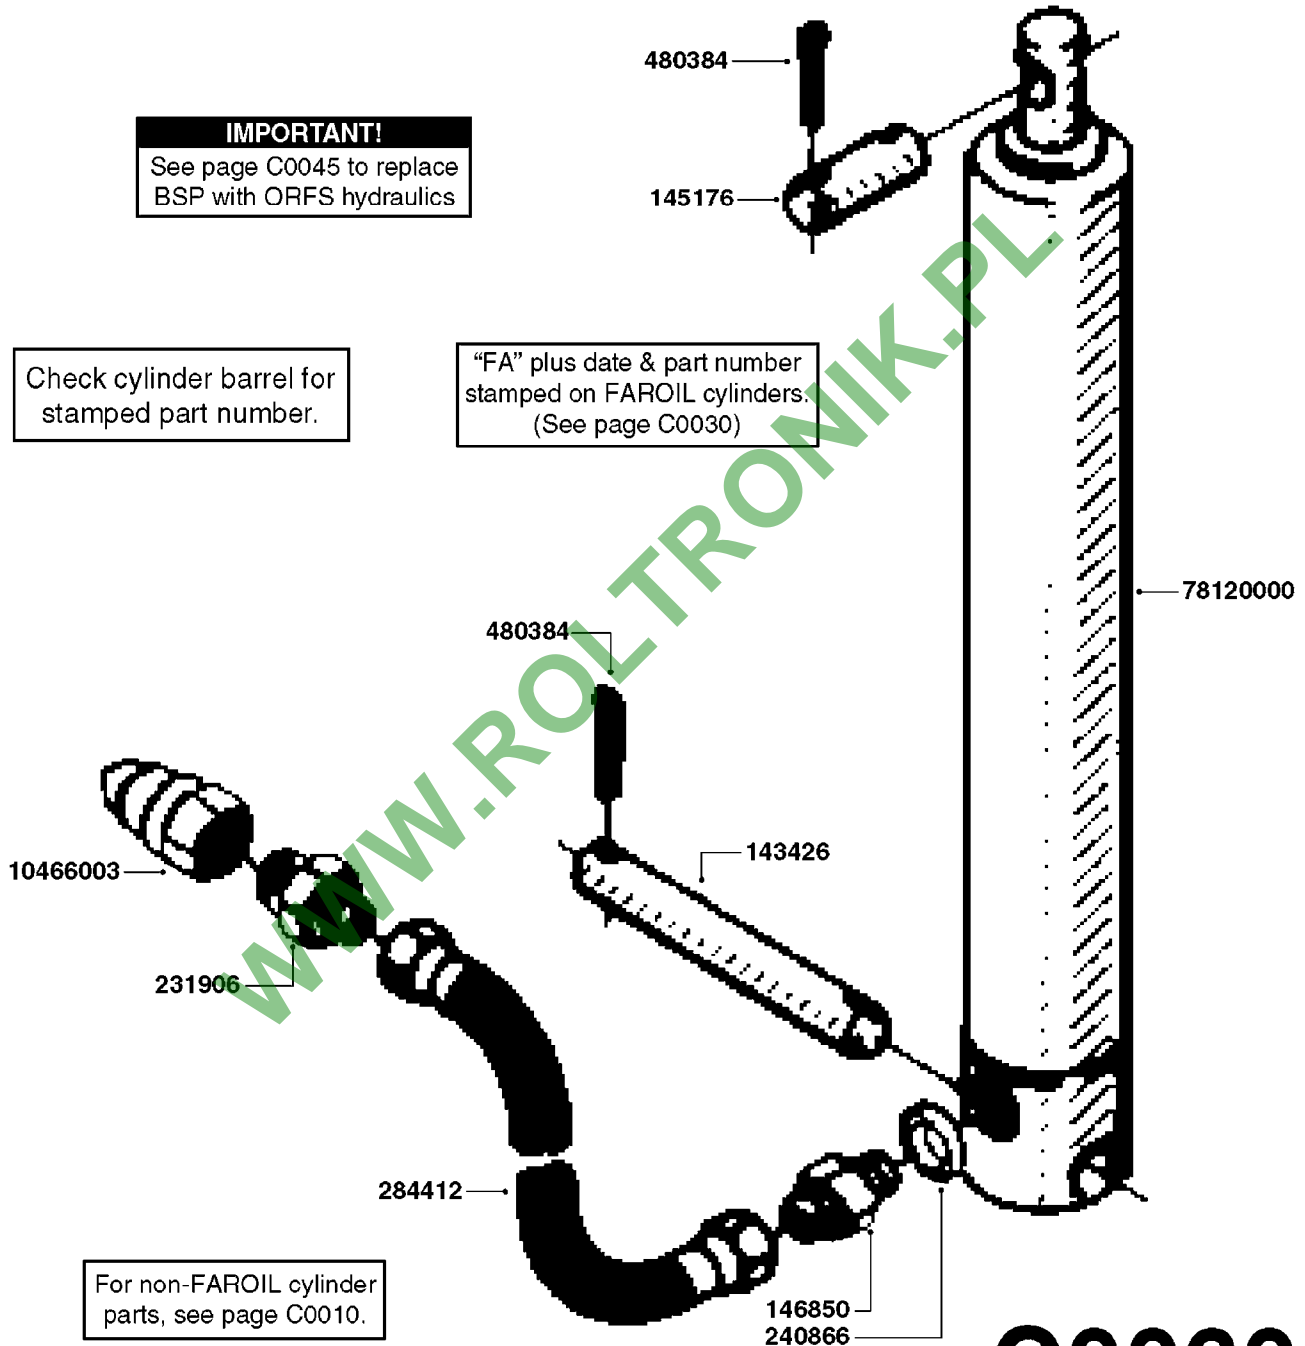

IMPORTANT!

See page C0045 to replace
BSP with ORFS hydraulics

Check cylinder barrel for
stamped part number.

"FA" plus date & part number
stamped on FAROIL cylinders.
(See page C0030)

HYDRAULICS-MB BOOM LIFT CYLNR
C0060-HIN, 23:03:16

Page 1

Date 04.11.2017 13:07

parts-n°	order qty	description
143426	1	PIN 20x160mm F/HYD/CYL.
145176	1	PIN D19.8 X 60
146850	1	HEX NIPPLE 3/8"x3/8" - 1.8mm
231906	1	HEX NIPPLE 3/8"BSP X 1/2"NPT
240866	1	DOWTYSEAL 3/8"
284412	1	HOSE HY 3/8" X 315" STR+STR
480384	1	PIN COTTER 3/16 x 1-1/2"
10466003	1	COUPLER PIONEER 8010-04 1/2NPT
78120000	1	CYL.TELESOPING Ø50/40/25_1100

WWW.ROLTRONIK.PL