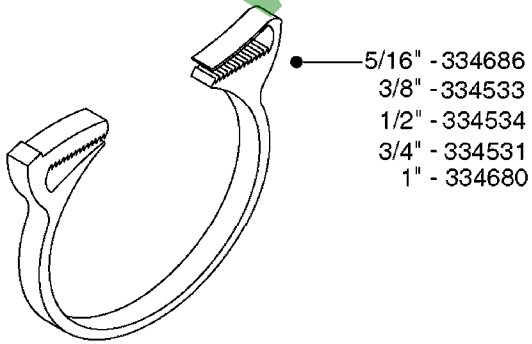

Hose Size	Pressure	Suction	Clamp Code
3/8"	28029803		6706
1/2"	28029803		6706
3/4"	28029903		6712
1"	28030003	28029903	6716
1-1/4"	28030103		6724
1-1/2"		28030103	6724
2"		28030203	235-67
2-1/2"		28030303	235-74
3"		28030403	235-82

L0130