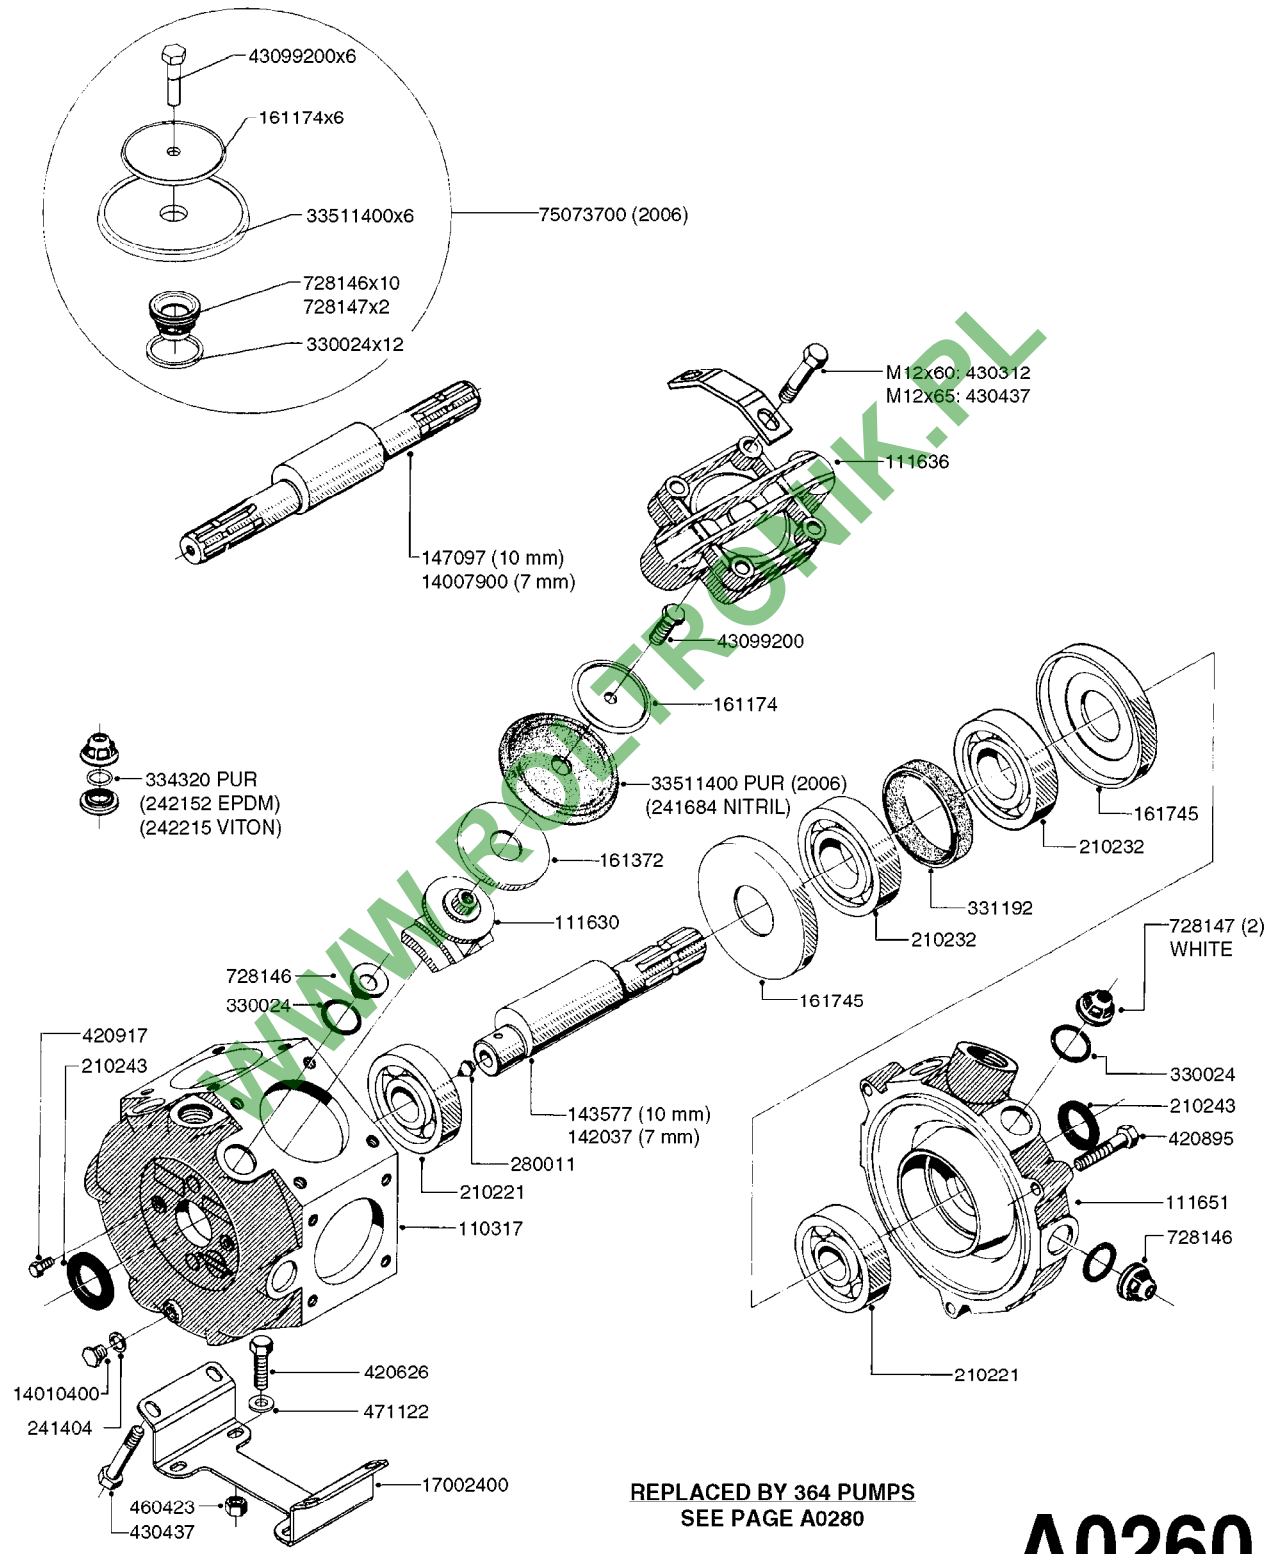

REPLACED BY 364 PUMPS
SEE PAGE A0280

A0260

PUMP - 363 W/MOUNTING BASE
A0260-HIN, 17:03:16

Page 1

Date 04.11.2017 13:06

parts-n°	order qty	description
110317	1	PUMP CASING MODEL 360/361 PNTD
111630	1	CONNECTING ROD 363/364-10 PUMP
111636	1	VALVE COVER 363 HEAVY DUTY
111651	1	CASTING F.363 1.5" PUMP(FRONT)
142037	1	CRANK SHAFT 361-20
143577	1	CRANK SHAFT F.363/462/463-10mm
147097	1	CRANK SHAFT 363-463/10 THROUGH
161174	1	DIAPHRAGM DISC SS 361/363/364 PUMP
161372	1	DIAPHRAGM BACKING DISC,320-361
161745	1	METAL SPACER F.363/463
210221	1	BEARING BALL 6407
210232	1	BEARING BALL 6310
210243	1	SEAL OIL 35 X 47 X 7
241404	1	DOWTY SEAL 1/4"
241684	1	DEICER PARTS: DIAPHRAGM MODEL 361 NITRIL
242152	1	O-RING D18.2X3 EPDM
242215	1	O-RING D18X3 VITON
280011	1	GREASE NIPPLE 1/8" SAE H TR
330024	1	O-RING D41,1/D34.5 X 3,5
331192	1	SPACER, MODEL 361/363
334320	1	O-RING D18X3 POLYURETHANE
420626	1	BOLT HEX 8.8 DEL M10X20 FT
420895	1	BOLT HEX 8.8 RAW M10X60
420917	1	BOLT HEX 8.8 RAW M8X12 FT
430312	1	BOLT HEX 8.8 RAW M12X60
430437	1	BOLT HEX 8.8 RAW M12X65
460423	1	NUT HEX M10X1.50 LOCK DIN985A2 SS
471122	1	WASHER, M10, Ø20/10.5X 2.0, SS
728146	1	VALVE FOR 361(726890/707932)
728147	1	VALVE FOR 361 WHITE WITH HOLE
14007900	1	CRANK 363/462/463-7mm 540/THRU
14010400	1	PLUG 1/4" BSP
17002400	1	FOOT F. 36X PUMP, RED
33511400	1	DIAPHRAGM PUMP 361/361/363/364 PUR
43099200	1	BOLT HEX SS M12 X 30 DIN933 A4
75073700	1	PUMP KIT 361/363 "06"