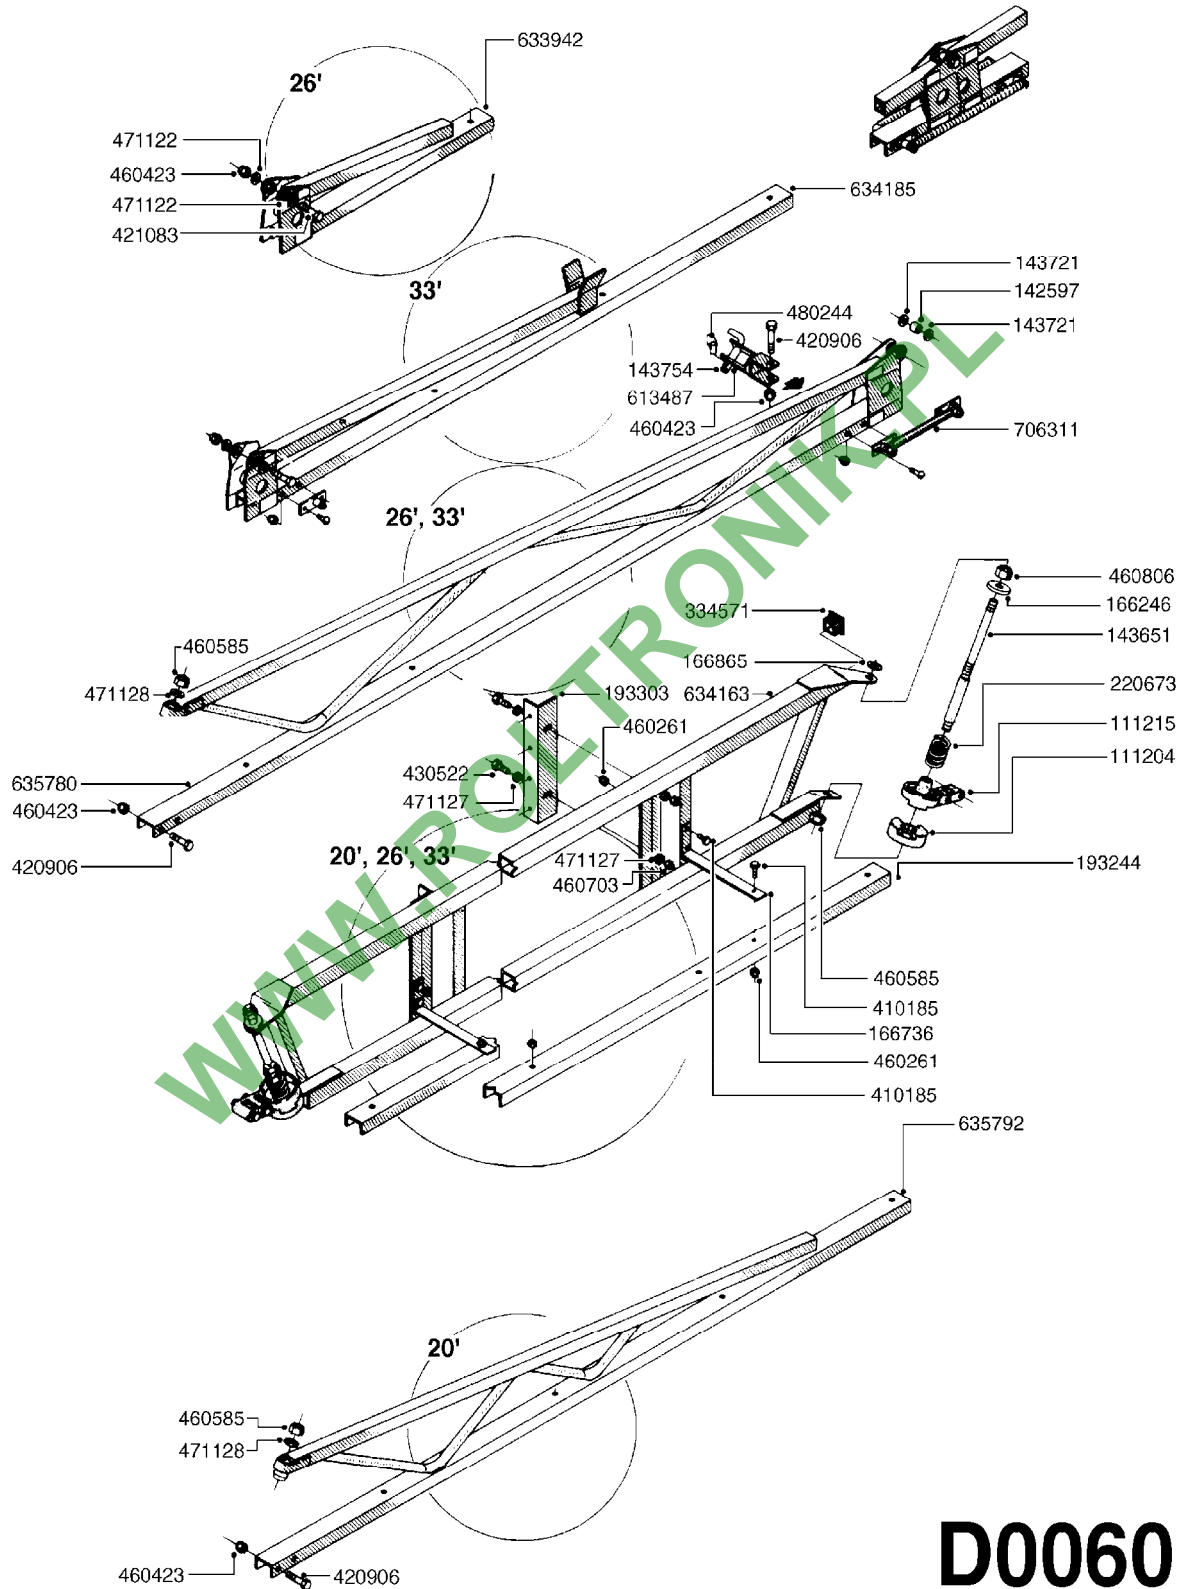

BOOM - SB 20' 26' 33'
D0060-HIN, 01:01:16

Page 0
Date 04.11.2017 13:07

BOOM - SB 20' 26' 33'
D0060-HIN, 01:01:16

Page 1

Date 04.11.2017 13:07

parts-n°	order qty	description
111204	1	CLAW CLUTCH/LOWER D80
111215	1	CLAW CLUTCH/UPPER D80
142597	1	DISTANCE TUBE
143651	1	AXLE M20/M16 L=355 F/BREAKAWAY
143721	1	FRICITION DISC FOR BOOM D30
143754	1	PIN D10 X 56
166246	1	WASHER CUP D53 F.SPRING
166736	1	CLAMP FOR SB BOOM
166865	1	WASHER D35/D25X2
193244	1	NOZZLE TRACK 6-8-10 M SB
193303	1	SUPPORTING ARM FOR SB BOOM
220673	1	SPRING F.PIVOT 100 X 51
334571	1	PLUG 40x40x2 F.SQ.TUBE
410185	1	BOLT HEX 8.8 DEL M6X16
420906	1	BOLT HEX 8.8 DEL M10X60
421083	1	BOLT HEX 8.8 DEL M10X65
430522	1	BOLT HEX 8.8 DEL M12X25 FT
460261	1	NUT HEX M6X1.00 LOCK DIN985 A2 SS
460423	1	NUT HEX M10X1.50 LOCK DIN985A2 SS
460585	1	LOCKING NUT M16 DIN985 A2 SS
460703	1	NUT HEX M12X1.75 LOCK DIN985A2 SS
460806	1	NUT HEX M20X2.50 LOCK DIN985A2 SS
471122	1	WASHER, M10, Ø20/10.5X 2.0, SS
471127	1	WASHER Z12N 13X24X2,5 RST
471128	1	WASHER, M16, Ø30/17.0X 3.0, SS
480244	1	PIN SNAP D4.5
613487	1	TRANSPORT FITTINGS FOR SB BOOM
633942	1	OUTER BOOM WING 26', 28' SB
634163	1	CENTER SECTION - 20', 26', 33'
634185	1	BOOM WING OUTER PART 33' SB
635780	1	INNER WING SEC. 26', 28', 33' SB
635792	1	BOOM WING - 20', 21' SB-BOOM
706311	1	SPRING WITH HAND-GRIB

WWW.ROBOTRONIK.PL