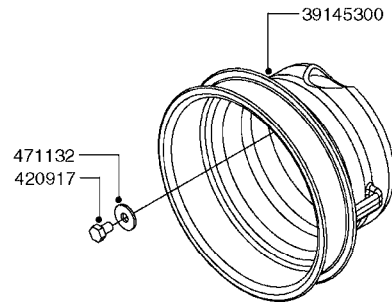

SUCTION SIDE OF PUMP (WITH 2" SUCTION PORT)

COMPLETE PUMP
(NLA) REPLACED BY 464 PUMP (SEE PAGE A0350)

A0390