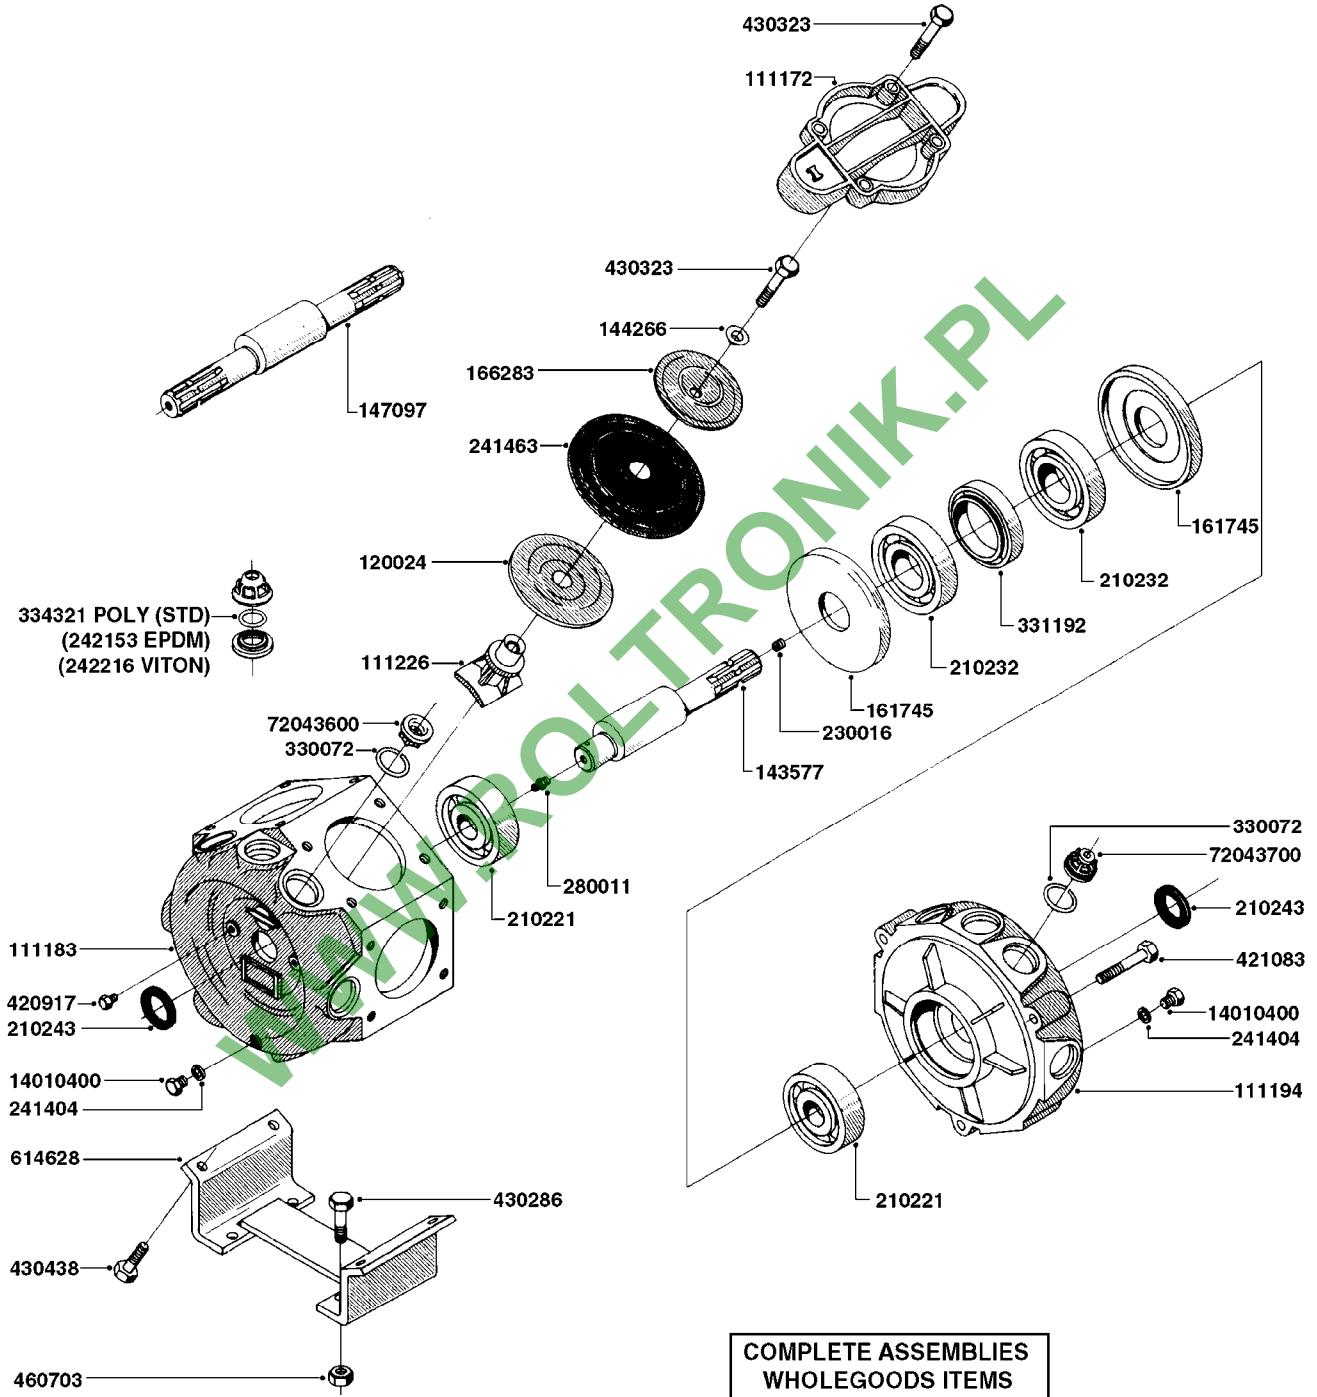

COMPLETE PUMP
(NLA) REPLACED BY 464 PUMP (SEE PAGE A0350)

A0310

PUMP - 460 W/MOUNTING BASE
A0310-HIN, 01:01:16

Page 1

Date 04.11.2017 13:06

parts-n°	order qty	description
111172	1	VALVE CHAMBER 460 (PAINTED)
111183	1	PUMP CASTING 460-463 (PAINTED)
111194	1	PUMP CASTING FT.460 (PAINTED)
111226	1	CONNECTING ROD MODEL 460
120024	1	DIAPHRAGM BACK DISC 1200-1300
143577	1	CRANK SHAFT F.363/462/463-10mm
144266	1	WASHER FOR 460 PUMP
147097	1	CRANK SHAFT 363-463/10 THROUGH
161745	1	METAL SPACER F.363/463
166283	1	DIAPHRAGM UPPER DISC MOD. 460
210221	1	BEARING BALL 6407
210232	1	BEARING BALL 6310
210243	1	SEAL OIL 35 X 47 X 7
230016	1	PLUG 1/8' BSP TYPE P
241404	1	DOWTY SEAL 1/4"
241463	1	DIAPHRAGM MODEL 460
242153	1	O-RING D26X4 EPDM
242216	1	O-RING VITON F/1202/1302/462
280011	1	GREASE NIPPLE 1/8' SAE H TR
330072	1	O-RING D53.5/D45.5X4
331192	1	SPACER, MODEL 361/363
334321	1	O-RING POLY. 34.0x26.0x4.0
420917	1	BOLT HEX 8.8 RAW M8X12 FT
421083	1	BOLT HEX 8.8 DEL M10X65
430286	1	BOLT HEX 8.8 DEL M12X30 FT
430323	1	BOLT HEX 8.8 DEL M12X60
430438	1	BOLT HEX 8.8 DEL M12X65
460703	1	NUT HEX M12X1.75 LOCK DIN985A2 SS
614628	1	FOOT F. 46X PUMP, RED
14010400	1	PLUG 1/4" BSP
72043600	1	VALVE FOR 462/463
72043700	1	VALVE FOR 462/463 W.VENT HOLE

WWW.POLTRONIK.PL