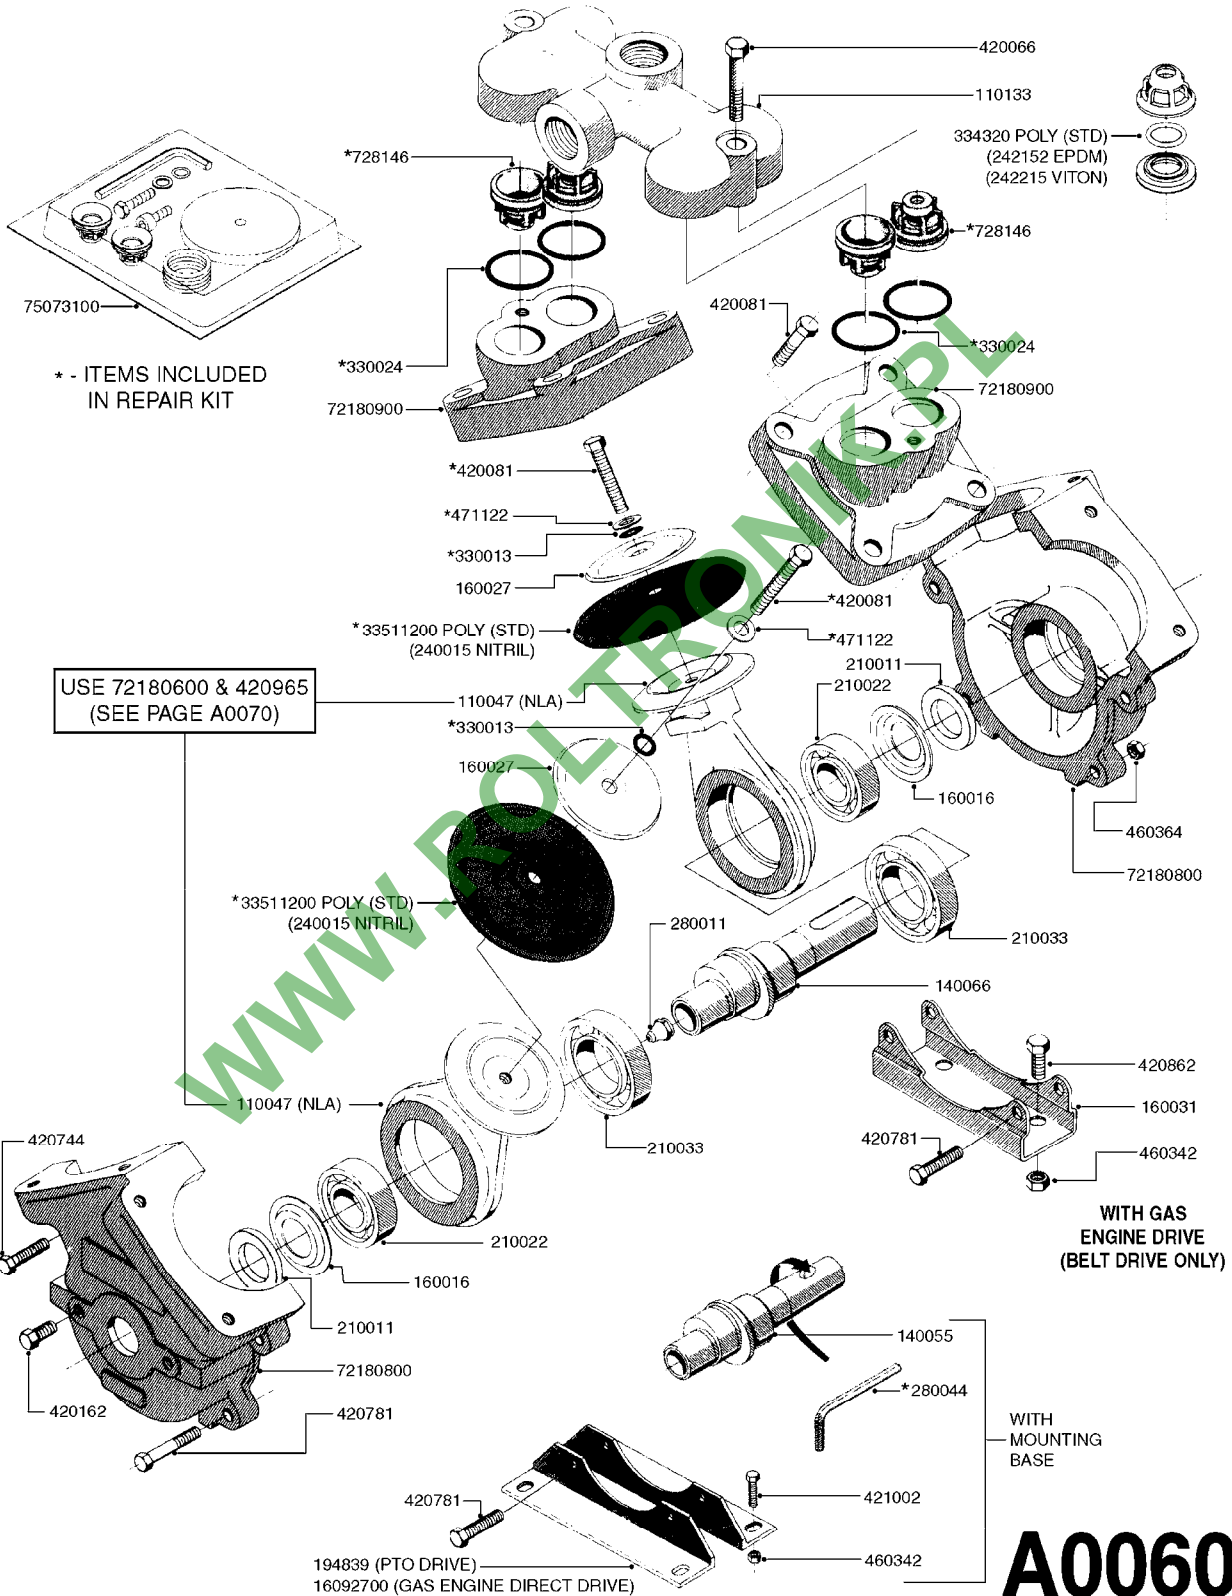

PUMP - 600
A0060-HIN, 01:01:16

parts-n°	order qty	description
110047	1	CONN.ROD MOD.500-600 72180600
110133	1	VALVE CHAMBER MOD 600 PAINTED
140055	1	CRANK SHAFT, MODEL 600
140066	1	CRANK SHAFT, MODEL 600/4
160016	1	DUST PLATE
160027	1	DIAPHRAGM UPPER DISC 500-600
160031	1	BASE PLATE MODEL 500-600
194839	1	ANGLE IRON FOOT, M 500-600 RED
210011	1	SEAL FELT D39/23 X 4
210022	1	BEARING BALL 6205
210033	1	BEARING BALL 6007
240015	1	DIAPHRAGM MODEL 500-600 NITRIL
242152	1	O-RING D18.2X3 EPDM
242215	1	O-RING D18X3 VITON
280011	1	GREASE NIPPLE 1/8' SAE H TR
280044	1	KEY HEXAGON W6 3/16'
330013	1	O-RING D15/D10X2.5 F.3/8"NUT
330024	1	O-RING D41,1/D34.5 X 3,5
334320	1	O-RING D18X3 POLYURETHANE
420066	1	BOLT HEX 8.8 DEL 3/8"X50MM
420081	1	BOLT HEX 8.8 DEL 3/8"X40MM
420162	1	BOLT HEX 8.8 DEL 3/8"x15MM
420744	1	SCEW HM 8X40/22 A2 SS DIN931
420781	1	BOLT HEX 8.8 DEL M8X50
420862	1	BOLT HEX 8.8 DEL M10X16 FT
420965	1	M10X40 MACHINE SCREW STAINLESS
421002	1	BOLT HEX 8.8 DEL M10X30 FT DIN933
460342	1	NUT HEX M10 DEL DIN934
460364	1	NUT HU M8 A2 SS DIN934
471122	1	WASHER, M10, Ø20/10.5X 2.0, SS
728146	1	VALVE FOR 361(726890/707932)
16092700	1	PUMP MOUNT PLATE TALL 500/600
33511200	1	DIAPHRAGM 500-603 PUR 2006
72180600	1	CONNECTING ROD FOR 503-603 M10
72180800	1	PUMP HOUSING 603 RED W/BOLTS
72180900	1	DIAPHRAGM COVER MOD. 600
75073100	1	PUMP KIT 600 "06"