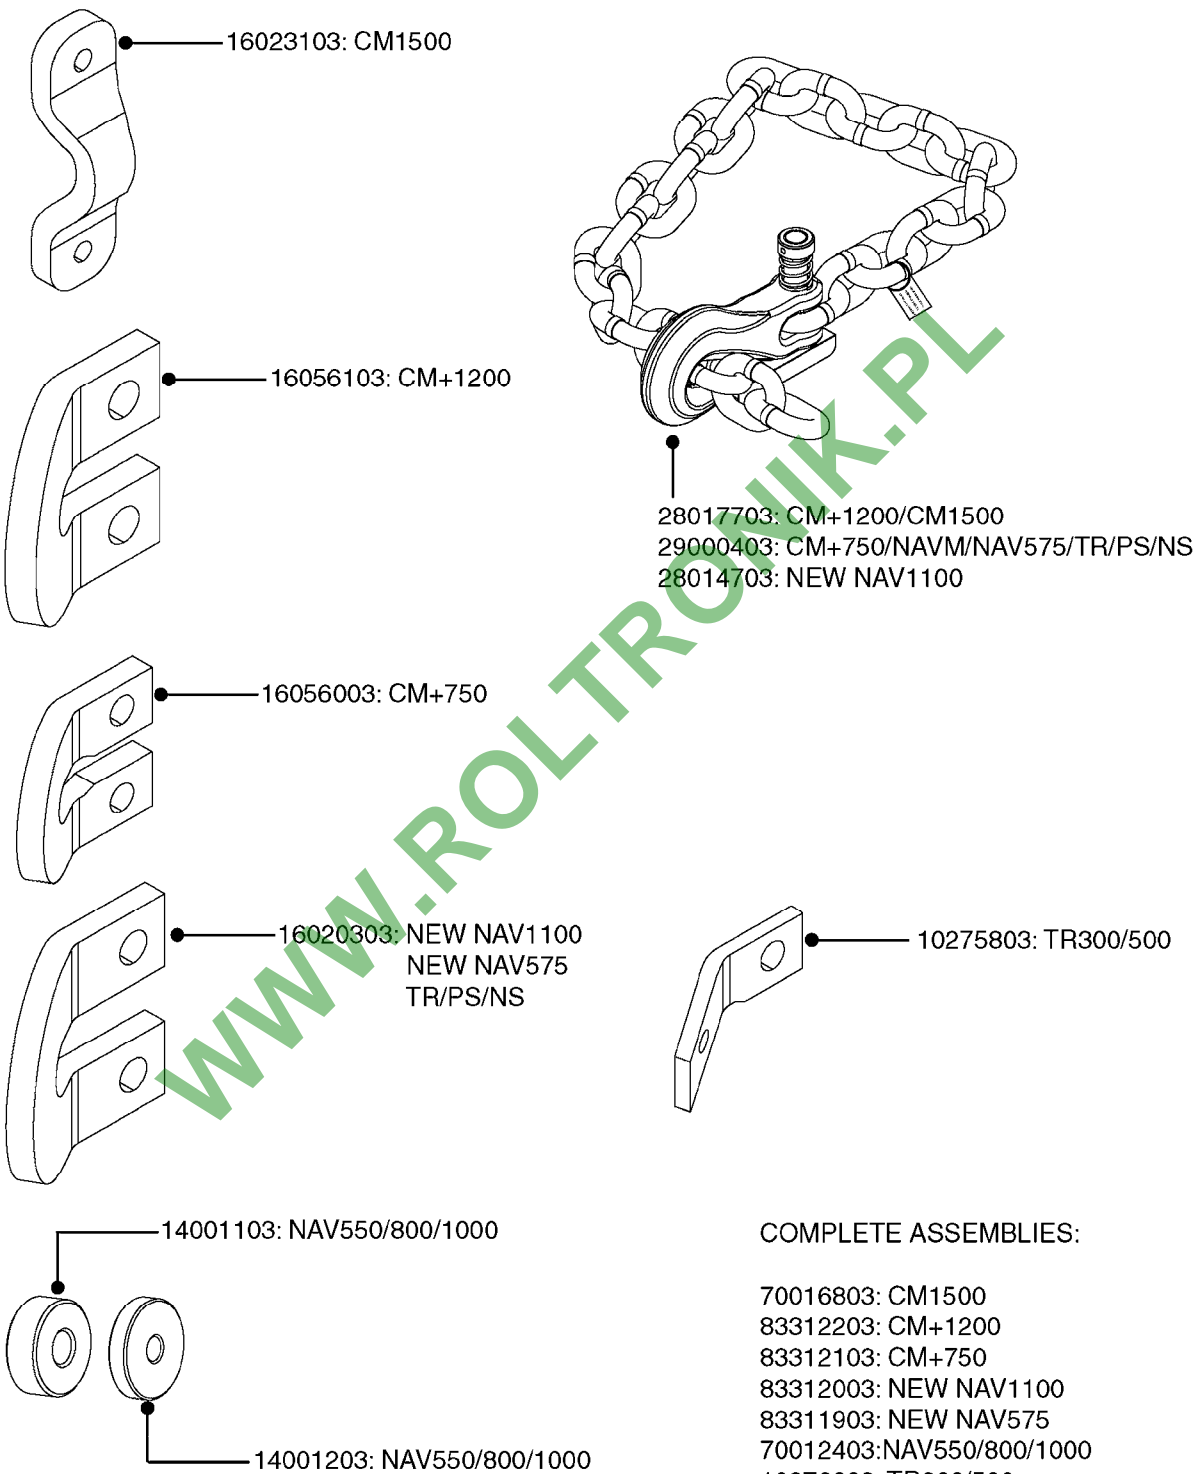

K0770

SAFETY CHAINS
K0770-HIN, 01:01:16

Page 1

Date 04.11.2017 13:07

parts-n°	order qty	description
10275803	1	CHAIN BKT. FOR TR300/500/TX650
10276003	1	SAFETY CHAIN KIT TR300/500
14001103	1	MOUNTING HUB F. SAFETY CHAIN
14001203	1	MNT WASHER F. SAFE CHAIN KIT
16020303	1	SAFETY CHAIN MNT.BRKT.30,400LB
16023103	1	SAFETY CHAIN MNT.BRKT.40,500LB
16056003	1	SAFETY CHAIN MNT.BRKT.16100 lb
16056103	1	SAFETY CHAIN MNT.BRKT.40500 lb
28014703	1	SAFETY CHAIN 30,400LBS CERT.
28017703	1	SAFETY CHAIN 40,500LBS CERT.
29000403	1	SAFETY CHAIN CERT 16100LB
70012403	1	*SAFETY CHAIN KIT 16100LB NAV
70016803	1	SAFETY CHAIN KIT CM1500
83311903	1	SAFTY CHAIN KIT 575 NAV.
83312003	1	SAFETY CHAIN KIT 1100 NAV.
83312103	1	SAFETY CHAIN KIT CM+750
83312203	1	SAFETY CHAIN KIT CM+1200

WWW.ROLTRONIK.PL