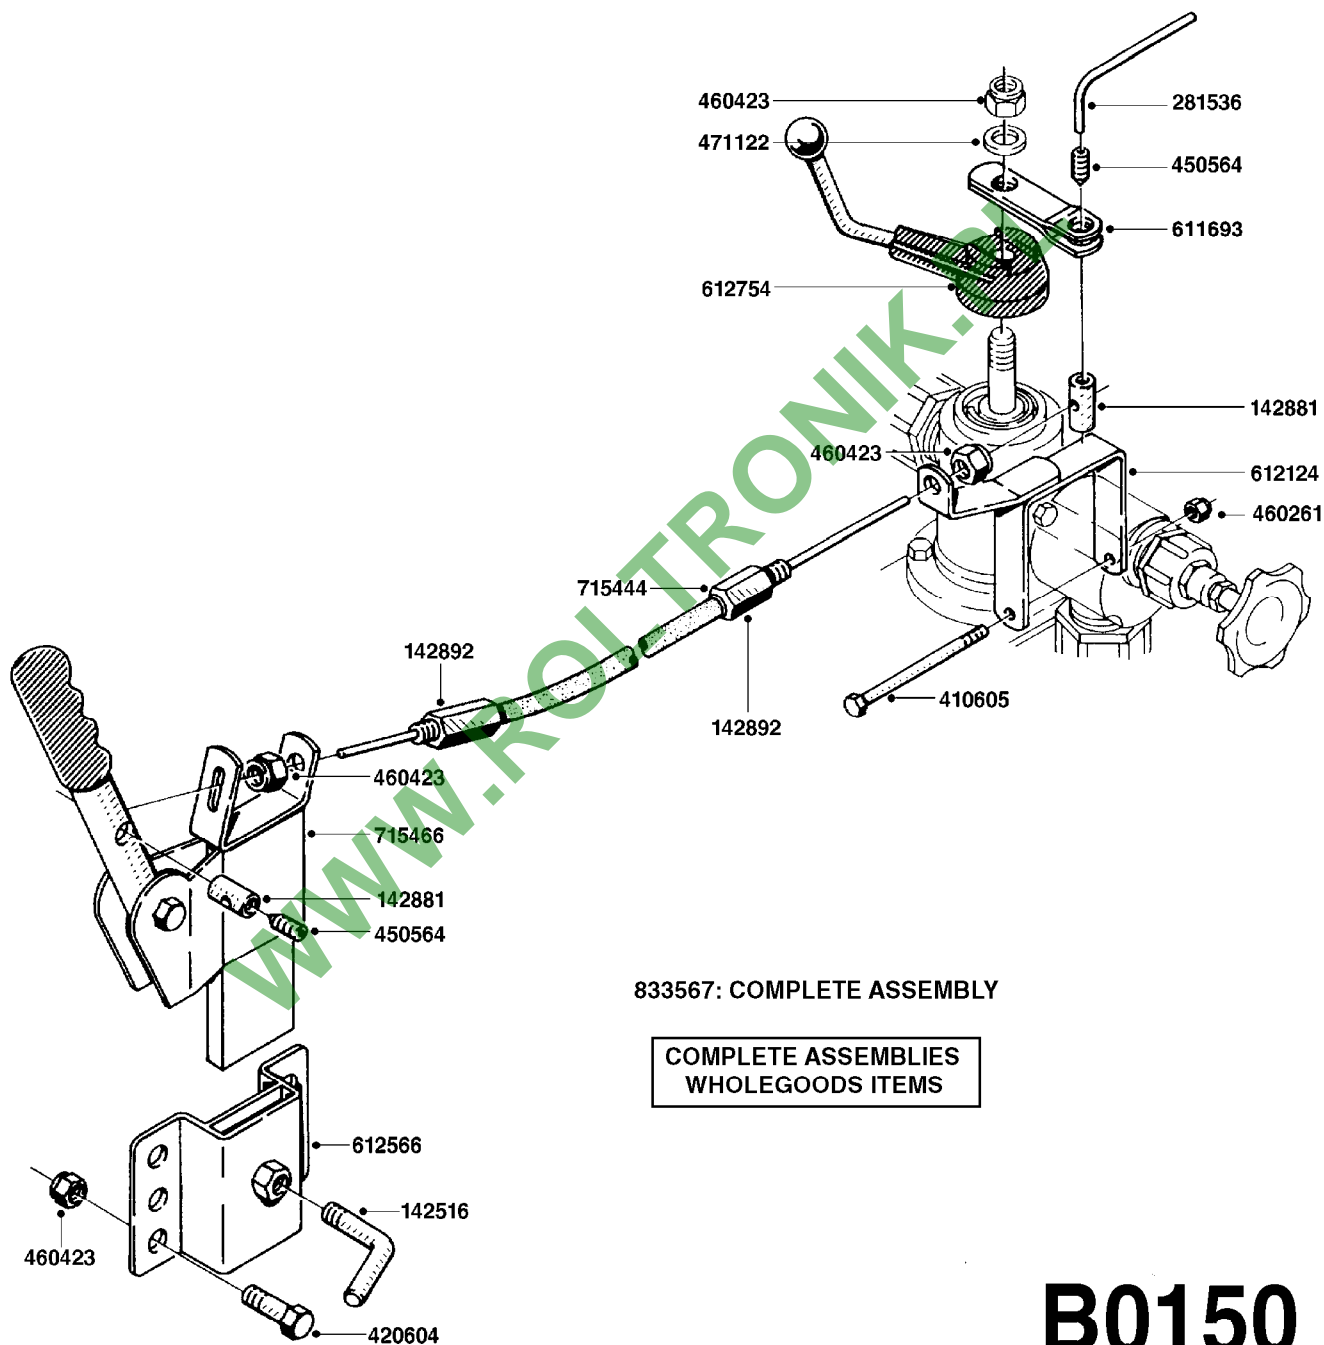

BK-180 REMOTE CONTROL CABLE
B0150-HIN, 01:01:16

Page 1

Date 04.11.2017 13:06

parts-n°	order qty	description
142516	1	SCREW SET M10 BENT F. LOCKING
142881	1	WIRE HOLDER FOR REMOTE CONTROL
142892	1	END NIPPLE F.REMOTE CABLE
281536	1	ALLEN WRENCH 3MM
410605	1	BOLT HEX 8.8 DEL M6X80
420604	1	BOLT HEX 8.8 DEL M10X25 FT DIN933
450564	1	SCREW M6X12 ALLEN
460261	1	NUT HEX M6X1.00 LOCK DIN985 A2 SS
460423	1	NUT HEX M10X1.50 LOCK DIN985A2 SS
471122	1	WASHER, M10, Ø20/10.5X 2.0, SS
611693	1	ARM FOR REMOTE CONTROL BK180
612124	1	BRACKET FOR OP.UNIT F REM.CTR
612566	1	MOUNT BRACKET F.FAN CABLE ASSY
612754	1	HANDLE FOR REMOTE CONTROL
715444	1	REMOTE CONTROL CABLE COMPLETE
715466	1	MOUNTING PLATE
833567	1	REMOTE CONTROL ON/OFF BK 180