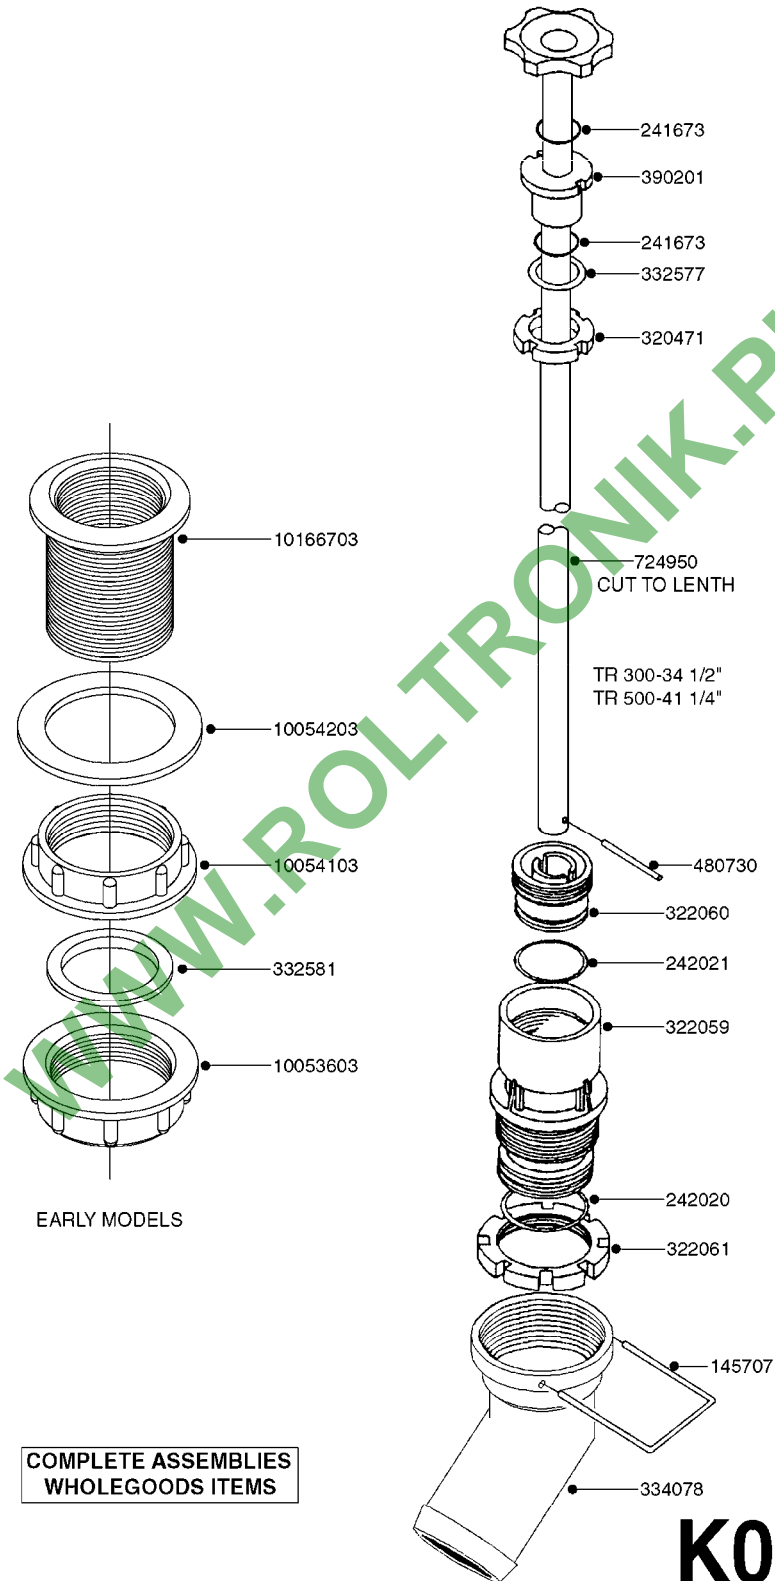

K0200

DRN ASMBLY-SCRW TYP TR 300/500
K0200-HIN, 01:01:16

Page 1

Date 04.11.2017 13:07

parts-n°	order qty	description
145707	1	LOCK CLAMP F.BOTTOM DRAIN ASSY
241673	1	O-RING D22.1X1.6
242020	1	O-RING 39.2 X 3 VITON
242021	1	O-RING D.37,69x3,53 VITON
320471	1	FITT.DK NUT 1" BSP JAMB
322059	1	BULKHEAD FOR BOTTOM VALVE
322060	1	STOPPER FOR BOTTOM VALVE
322061	1	NUT FOR BOTTOM VALVE
332577	1	O-RING D38/D30X4 F.1" PUR.
332581	1	GASKET F. 1-1/2" BSP CAPNUT.
334078	1	FITT.DK ELB.F.BOTTOM DRAIN ASY
390201	1	BULKHEAD F.TOP DRAIN F.O-RING
480730	1	PIN ROLL 5X30 STAINLESS STEEL
724950	1	DRAIN HANDLE ASSY./SCREW TYPE
10053603	1	FITT. CAPNUT 2"BSP 5601
10054103	1	FITT.PO.NUT 2" BSP JAMB MCPHEE
10054203	1	GASKET F. 2" FITTINGS RUBBER
10166703	1	FITT.PO.BULKHEAD 2" BSP

WWW.ROLTRONIK.PL