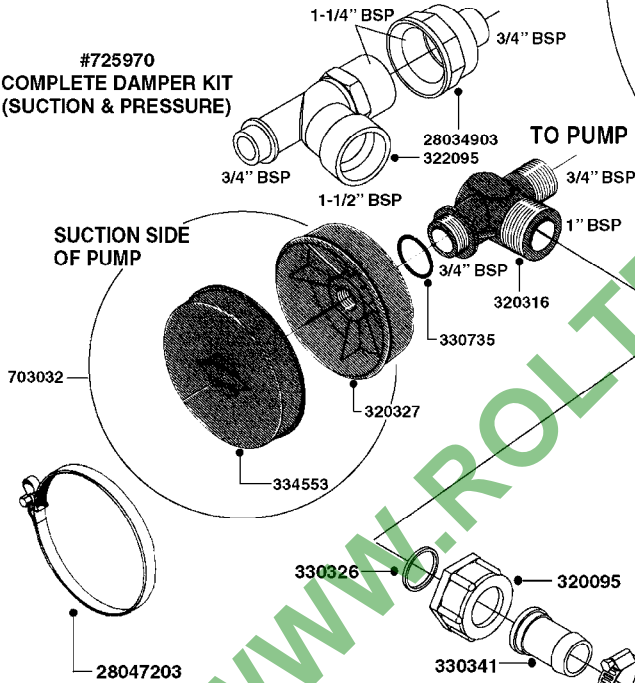

#725970 COMPLETE DAMPER KIT (SUCTION & PRESSURE)