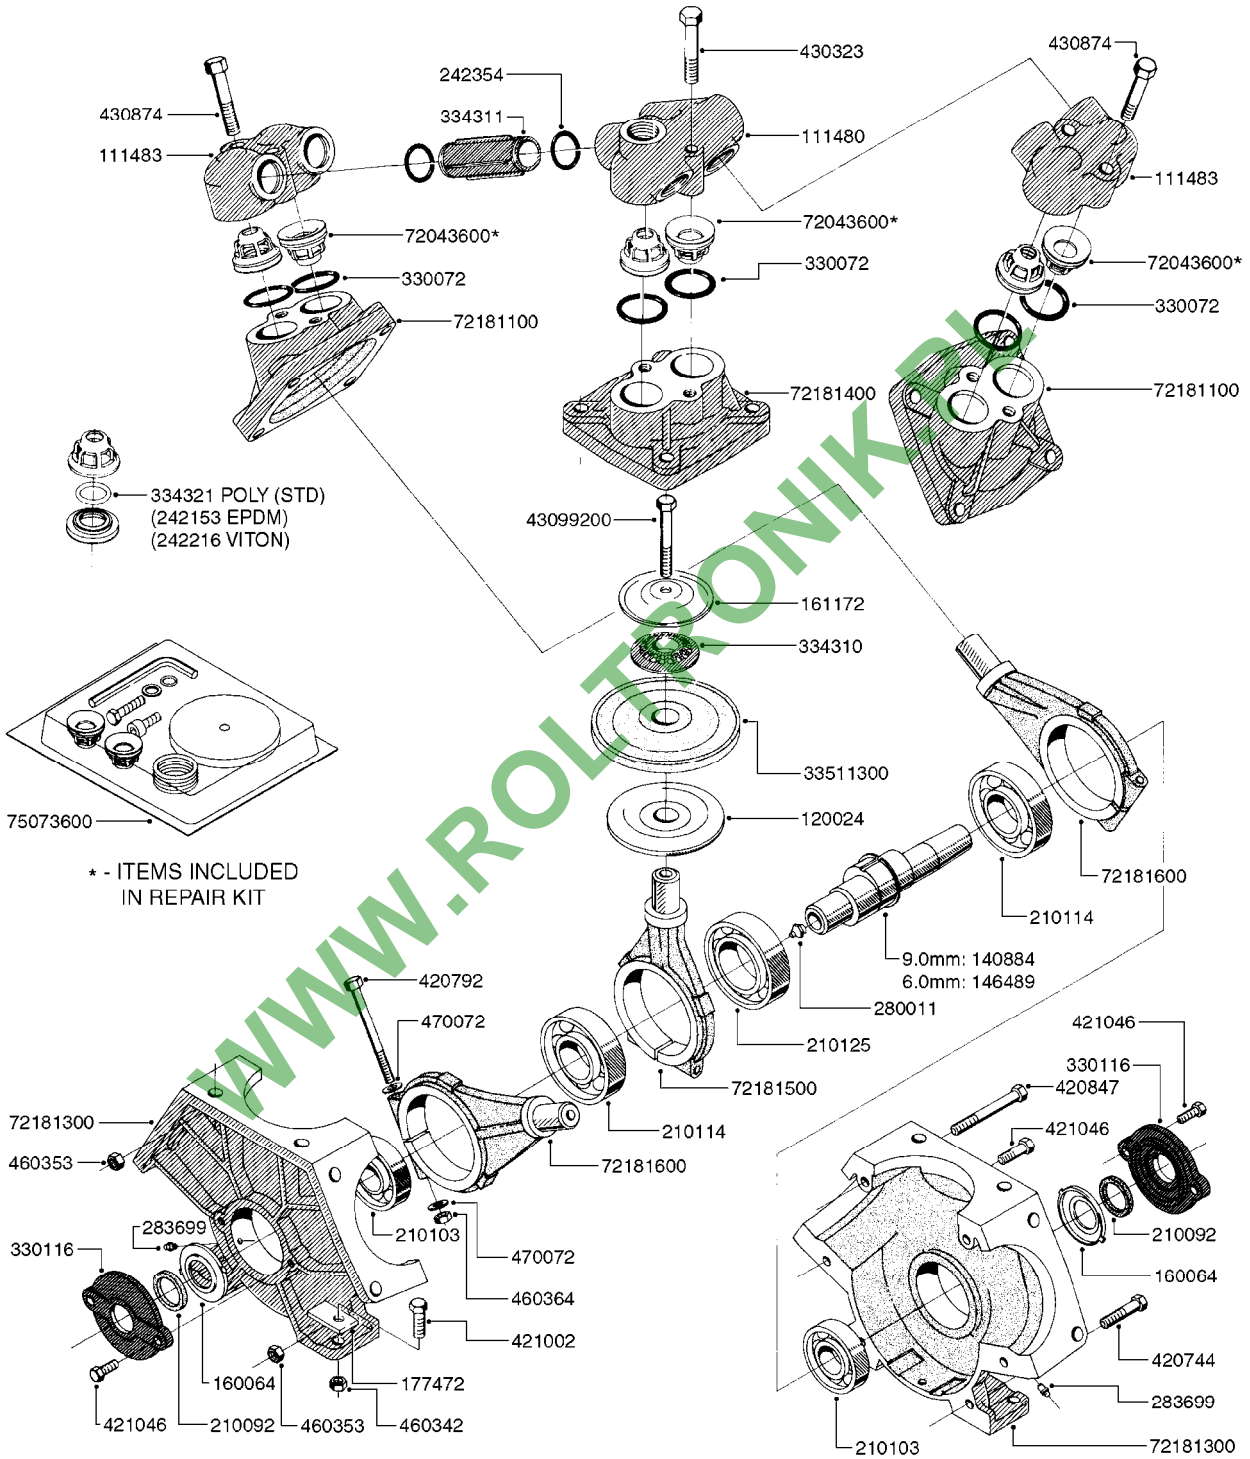

A0220

PUMP - 1302 W/ MOUNTING BASE
A0220-HIN, 27:04:17

Page 1

Date 04.11.2017 13:06

parts-n°	order qty	description
111480	1	VALVE HEAD 1302 CENTER
111483	1	VALVE HEAD SIDE 1302
120024	1	DIAPHRAGM BACK DISC 1200-1300
140884	1	CRANK SHAFT MODEL 1300-9
146489	1	CRANK SHAFT MODEL 1302-6MM
160064	1	DUST PLATE
161172	1	DIAPHRAGM DISC F. 1203/1303
177472	1	BRACKET 25 X 5
210092	1	SEAL FELT D43/30X5
210103	1	BEARING BALL 6306
210114	1	BEARING BALL 6308
210125	1	BEARING BALL 6210
242153	1	O-RING D26X4 EPDM
242216	1	O-RING VITON F/1202/1302/462
242354	1	O-RING D32.2X3.0 VITON F.S-53
280011	1	GREASE NIPPLE 1/8" SAE H TR
283699	1	GREASE NIPPLE M6X1
330072	1	O-RING D53.5/D45.5X4
330116	1	SEAL RETAINER, MODEL 1300
334310	1	NYLON WASHER 1202/1302/462
334311	1	CONNECTION PIPE INLET MOD.1302
334321	1	O-RING POLY. 34.0x26.0x4.0
420081	1	BOLT HEX 8.8 DEL 3/8"X40MM
420162	1	BOLT HEX 8.8 DEL 3/8"X15MM
420346	1	BOLT HEX 8.8 DEL 3/8"X 25MM
420357	1	BOLT HEX 8.8 RAW 3/8"X85MM
420803	1	BOLT HEX 8.8 DEL M8X90
421002	1	BOLT HEX 8.8 DEL M10X30 FT DIN933
421259	1	BOLT HEX UNC7/16"x2.25" 18-8SS
430323	1	BOLT HEX 8.8 DEL M12X60
430404	1	BOLT HEX 8.8 DEL M12X50
430874	1	SCREW SET 8.8 DEL M12X70 FT
460062	1	NUT HEX 3/8" GALV.
460342	1	NUT HEX M10 DEL DIN934
460364	1	NUT HU M8 A2 SS DIN934
460386	1	NUT HEX M12X1.75
470072	1	WASHER D15/D8X.5 LOCK
33511300	1	DIAPHRAGM 1202-1303 POLY 2006
72043600	1	VALVE FOR 462/463
72181100	1	DIAPHRAGM COVER 1203/1303+BLTS
72181300	1	PUMP CASTING 1300 RED W/BOLTS
72181400	1	DIAPHRAGM COVER 1303 W/BOLTS
72181500	1	CONNECTING ROD, CENTER 1303
72181600	1	CONNECTING ROD, SIDE MOD.1300
75073500	1	PUMP KIT 1300/1302 "06"