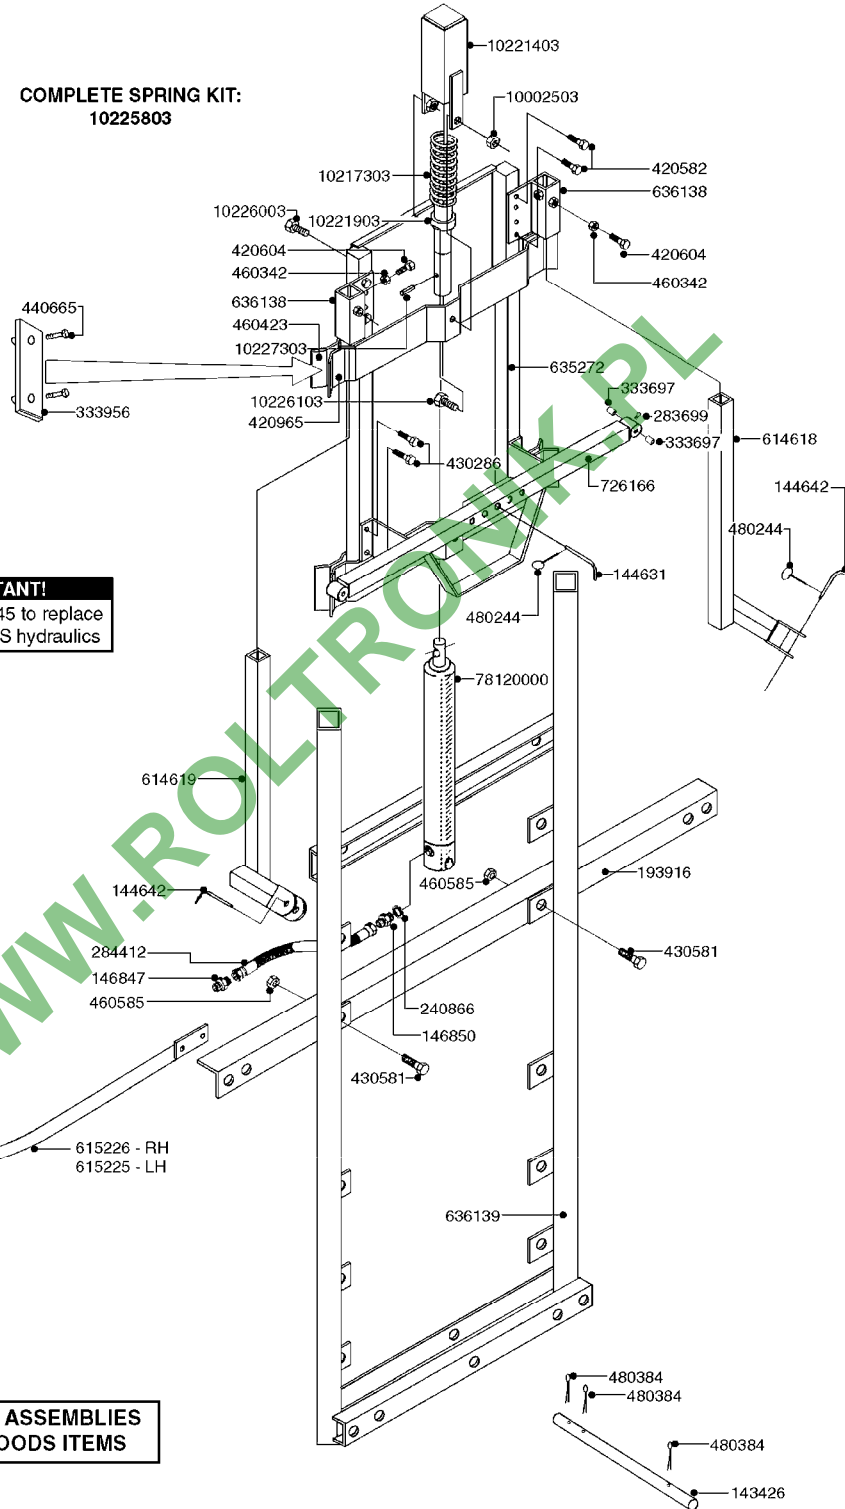

**COMPLETE SPRING KIT:
10225803**

IMPORTANT!
See page C0045 to replace
BSP with ORFS hydraulics

**COMPLETE ASSEMBLIES
WHOLEGOODS ITEMS**

D0180