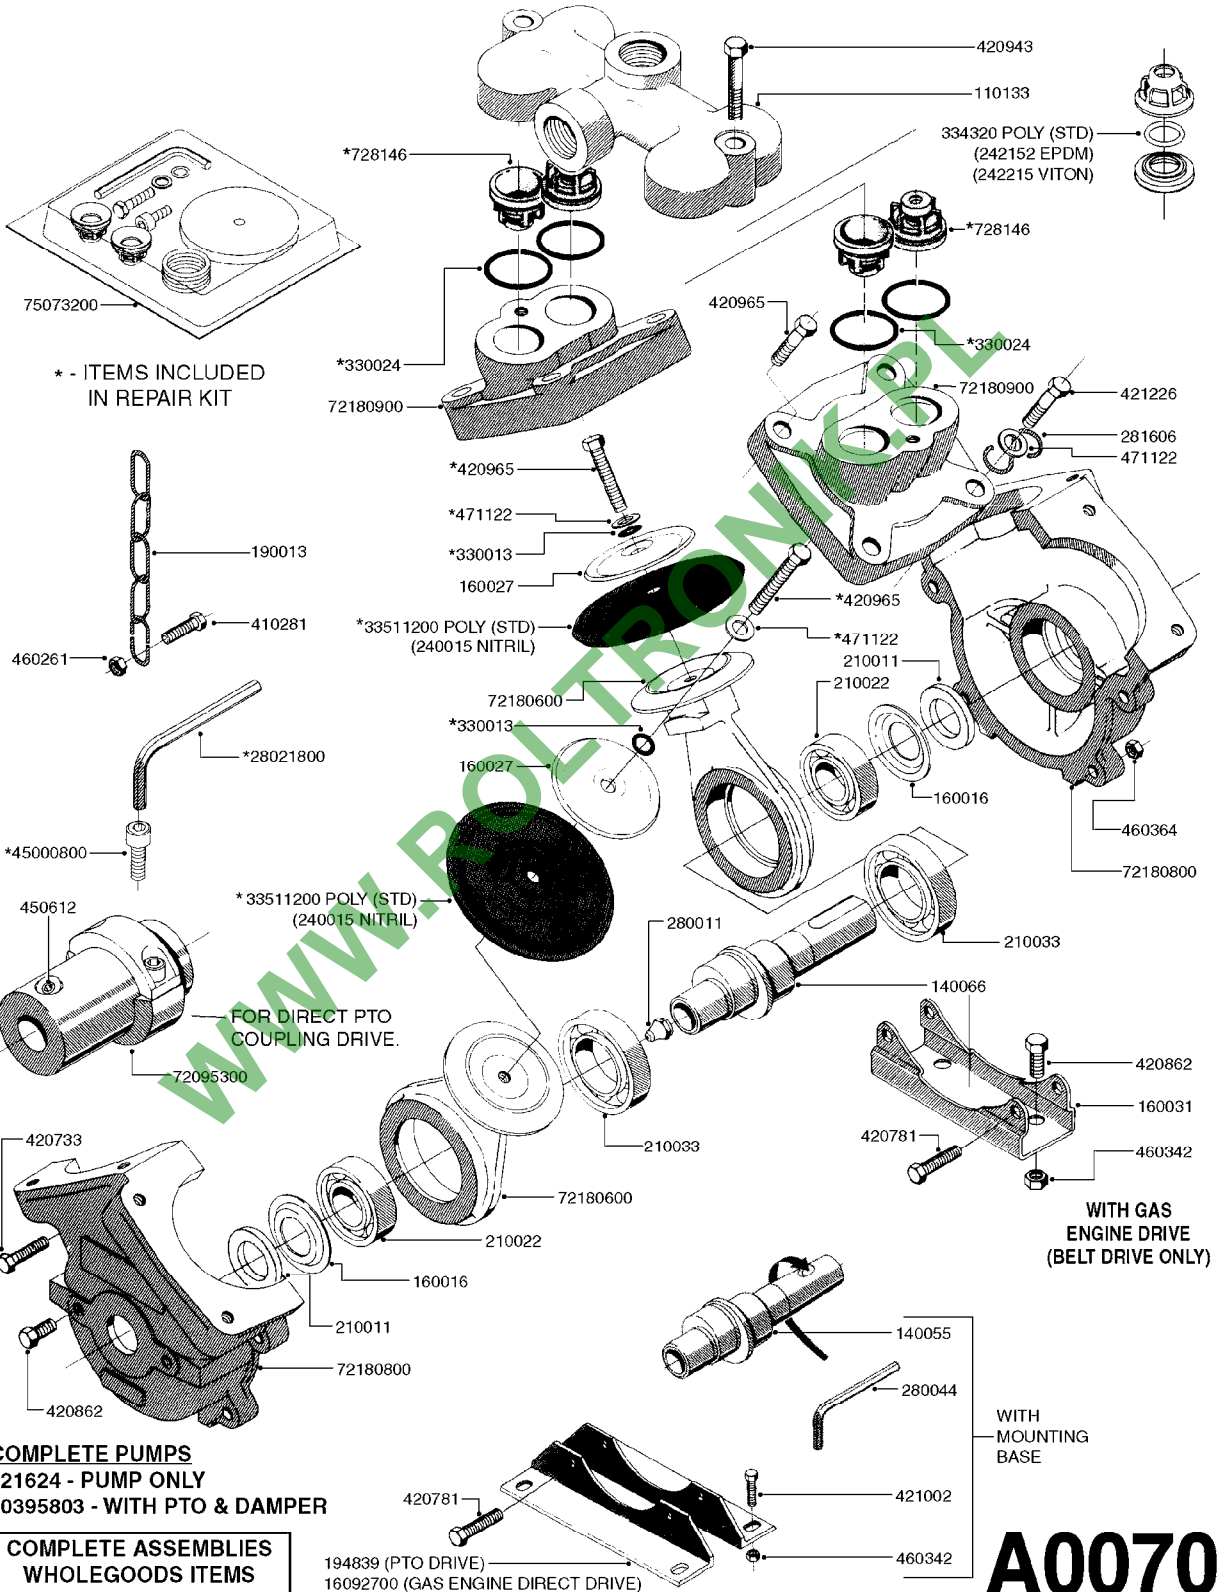

COMPLETE PUMPS
821624 - PUMP ONLY
10395803 - WITH PTO & DAMPER

COMPLETE ASSEMBLIES
WHOLEGOODS ITEMS

A0070

PUMP - 603
A0070-HIN, 01:01:16

Page 1
Date 04.11.2017 13:06

parts-n°	order qty	description
110133	1	VALVE CHAMBER MOD 600 PAINTED
140055	1	CRANK SHAFT, MODEL 600
140066	1	CRANK SHAFT, MODEL 600/4
160016	1	DUST PLATE
160027	1	DIAPHRAGM UPPER DISC 500-600
160031	1	BASE PLATE MODEL 500-600
190013	1	CHAIN 35XL=800
194839	1	ANGLE IRON FOOT, M 500-600 RED
210011	1	SEAL FELT D39/23 X 4
210022	1	BEARING BALL 6205
210033	1	BEARING BALL 6007
240015	1	DIAPHRAGM MODEL 500-600 NITRIL
242152	1	O-RING D18.2X3 EPDM
242215	1	O-RING D18X3 VITON
280011	1	GREASE NIPPLE 1/8" SAE H TR
280044	1	KEY HEXAGON W6 3/16"
281606	1	S-HOOK GALVANIZED
330013	1	O-RING D15/D10X2.5 F.3/8"NUT
330024	1	O-RING D41,1/D34.5 X 3,5
334320	1	O-RING D18X3 POLYURETHANE
410281	1	BOLT HEX 8.8 DEL M6X25 DIN933 A2
420733	1	BOLT HEX 8.8 DEL M8X40
420781	1	BOLT HEX 8.8 DEL M8X50
420862	1	BOLT HEX 8.8 DEL M10X16 FT
420943	1	BOLT HEX 8.8 DEL M10X50
420965	1	M10X40 MACHINE SCREW STAINLESS
421002	1	BOLT HEX 8.8 DEL M10X30 FT DIN933
421226	1	BOLT HEX 8.8 DEL M10X45
450612	1	SCREW M10X16 POINTED
460261	1	NUT HEX M6X1.00 LOCK DIN985 A2 SS
460342	1	NUT HEX M10 DEL DIN934
460364	1	NUT HU M8 A2 SS DIN934
471122	1	WASHER, M10, Ø20/10.5X 2.0, SS
728146	1	VALVE FOR 361(726890/707932)
821624	1	PUMP 603/7 W. FOOT TAPERED SHA
10395803	1	PUMP 603 C/W PTO 540 RPM
16092700	1	PUMP MOUNT PLATE TALL 500/600
28021800	1	KEY HEXAGON 8MM FOR M10
33511200	1	DIAPHRAGM 500-603 PUR 2006
45000800	1	BOLT ROUND M10X25
72095300	1	COUPLING 1-3/8" X 25, PAINTED
72180600	1	CONNECTING ROD FOR 503-603 M10
72180800	1	PUMP HOUSING 603 RED W/BOLTS
72180900	1	DIAPHRAGM COVER MOD. 600
75073200	1	PUMP KIT 603mm 06