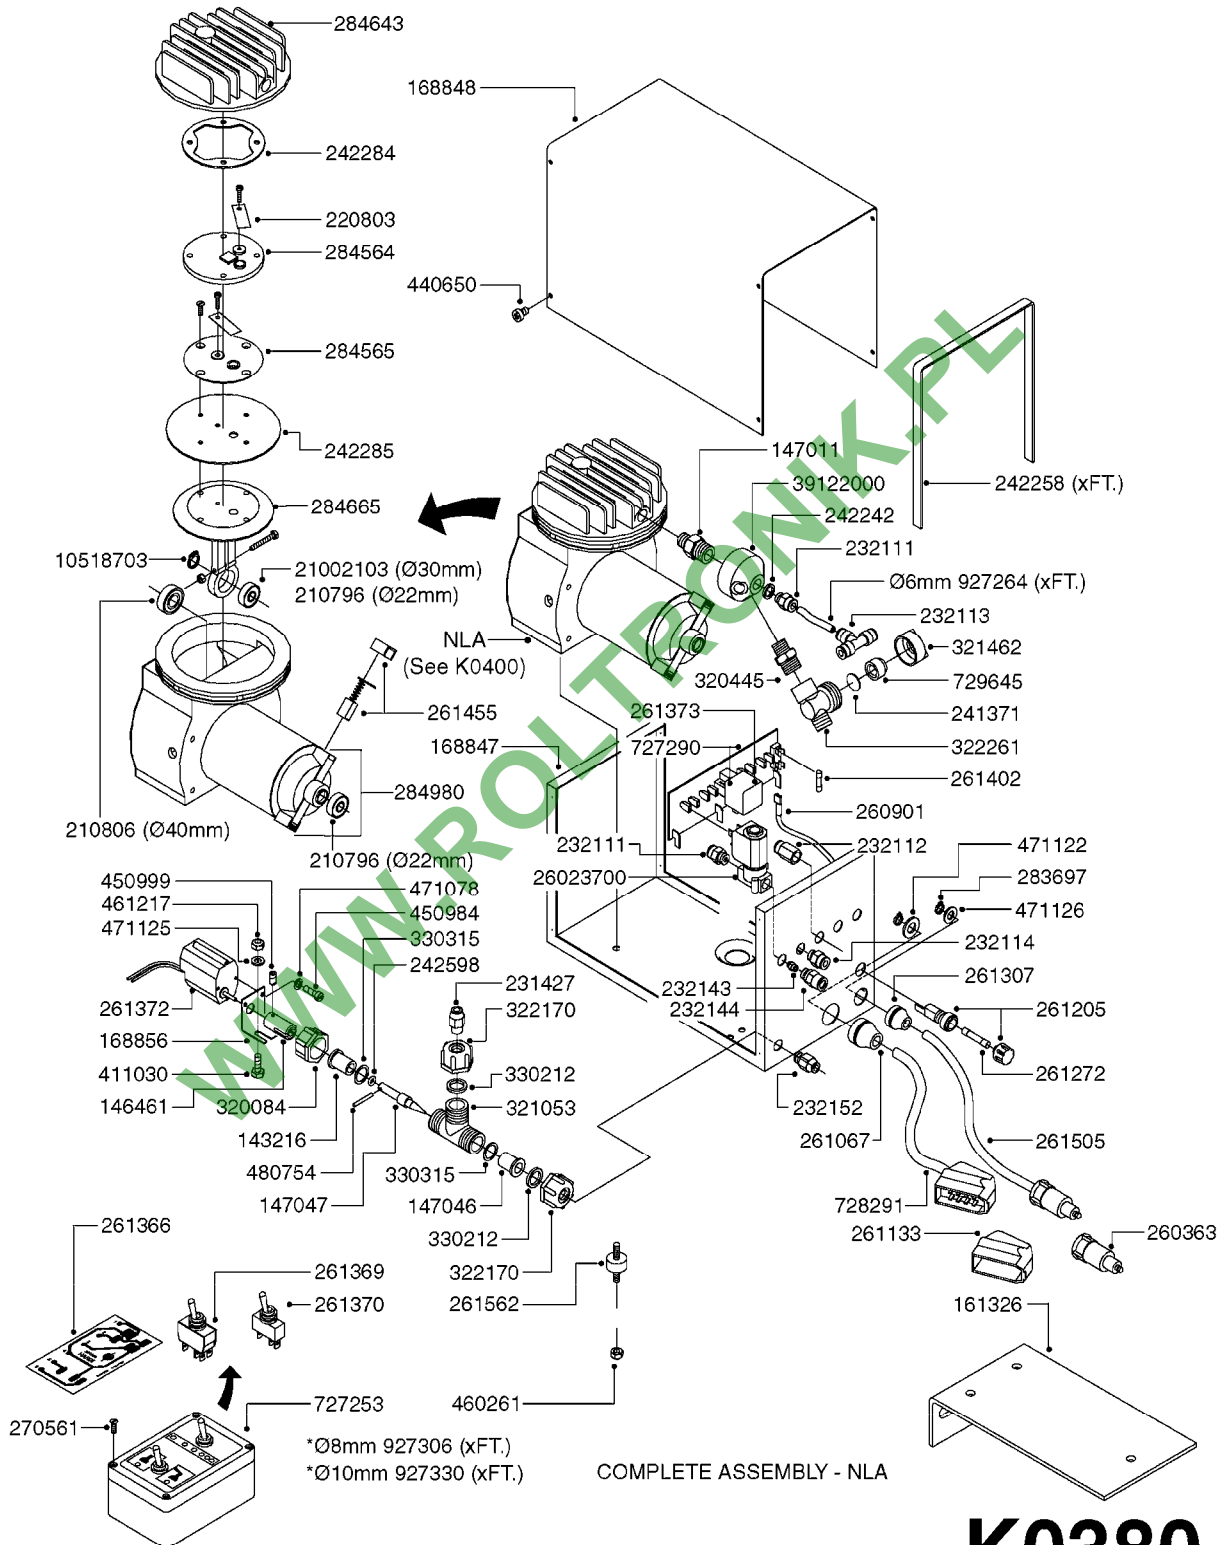

K0380

FOAM MARKER COMPRESSOR POST 94
K0380-HIN, 17:03:16

parts-n°	order qty	description
143216	1	BUSHING THREAD F.FOAM MARKER
146461	1	COUPLER F.THROTTLE VALVE
147011	1	HEX NIPPLE 3/8'X1/4' BSP BRASS
147046	1	SEAT FOR THROTTLE VALVE
147047	1	SPINDLE FOR THROTTLE VALVE
161326	1	MOUNT BKT. F. FOAM COMP.BOX 98
168847	1	ENCLOSURE LOWER F.MARKER
168848	1	COVER F. FOAM MARKER
168856	1	MOUNT FOR GEAR MOTOR
210796	1	BEARING BALL D22/D8 X 7 608ZZ
210806	1	BEARING BALL D40/D17X12MM
220803	1	VALVE F. COMPRESSOR
231427	1	COUPLER 1/8'THREAD X6MM HOSE
232111	1	QUICK COUPLER 6MM X 1/8 EXT.
232112	1	QUICK COUPLER 6MM 1/8 INT.
232113	1	QUICK COUPLER 6MM T-PIECE
232114	1	COUPLER 1/8" THREADX8MM HOSE
232143	1	REDUCER 1/4'INT-1/8'EXT
232144	1	QUICK COUPLER 10MM X 1/4 EXT
232152	1	QUICK COUPLER 8MMX1/8 EXT.LONG
241371	1	DIAPHRAGM, NO-DRIP alt 241371
242242	1	O-RING F.AIR HOSE FITTING
242258	1	TRIM 3X10 SELF ADHESIVE 0012"
242284	1	HEAD GASKET F. COMPRESSOR
242285	1	DIAPHRAGM F. F/M COMP.
242598	1	O-RING D7.0 X 2.5 NITRIL
260363	1	PLUG 2 POLE 12V
260901	1	SPADE F.ELEC CONN.1.5MM BLUE
261067	1	GROMMET 10-14 GREY
261133	1	PLUG HOUSING F.8 POLE PLUG
261205	1	FUSE HOLDER
261272	1	FUSE 10A D6X32 MM
261307	1	GROMMET 7-10 BLACK
261366	1	CIRCUIT BOARD F.F/M CONTROL
261369	1	SWITCH 2 WAY 12V SPRING RETURN
261370	1	SWITCH 2 WAY 12V
261372	1	GEAR MOTOR BOSCH 13RPM
261373	1	RELAY 12V/30W
261402	1	FUSE 3.15A SLOW BURN
261455	1	BRUSH KIT-FOAM MARKER MOTOR
261505	1	CABLE 2X4MM L8000MM
261562	1	RUBBER DAMPER 2XM6X25
270561	1	SCREW W/SPRING ASSY. (QTY 1)
283697	1	TIESTRAP 200MM
284564	1	PLATE F.COMPRESSOR HEAD
284565	1	PLATE F.COMPRESSOR HEAD
284643	1	COMPRESSOR HEAD F.FOAM MARKER
284665	1	CONNECTING ROD F.COMPRESSOR
284980	1	FLANGE REAR F. F.M.COMPRESSOR
320084	1	FITT.DK NUT 1/2" BSP
320445	1	FITT.DK HN 1/4"X3/8" BSP
321053	1	FITT.DK TEE 1/2 X1/2 X1/2" BSP
321462	1	CAP F.NO-DRIP ASSY.
322170	1	FITT.DK NUT 1/2"x 1/8"F BSP
322261	1	HOUSING F.SAFETY VALVE 3/8"
330212	1	O-RING D19/D14X2.4 F.1/2"NUT
330315	1	O-RING D18.4/D13X.6
411030	1	BOLT HEX M5X10
440650	1	SCREW 3.5x13 STAINLESS
450984	1	BOLT HEX M2.5X8 SLOTTED
450999	1	SCREW SET M3X8