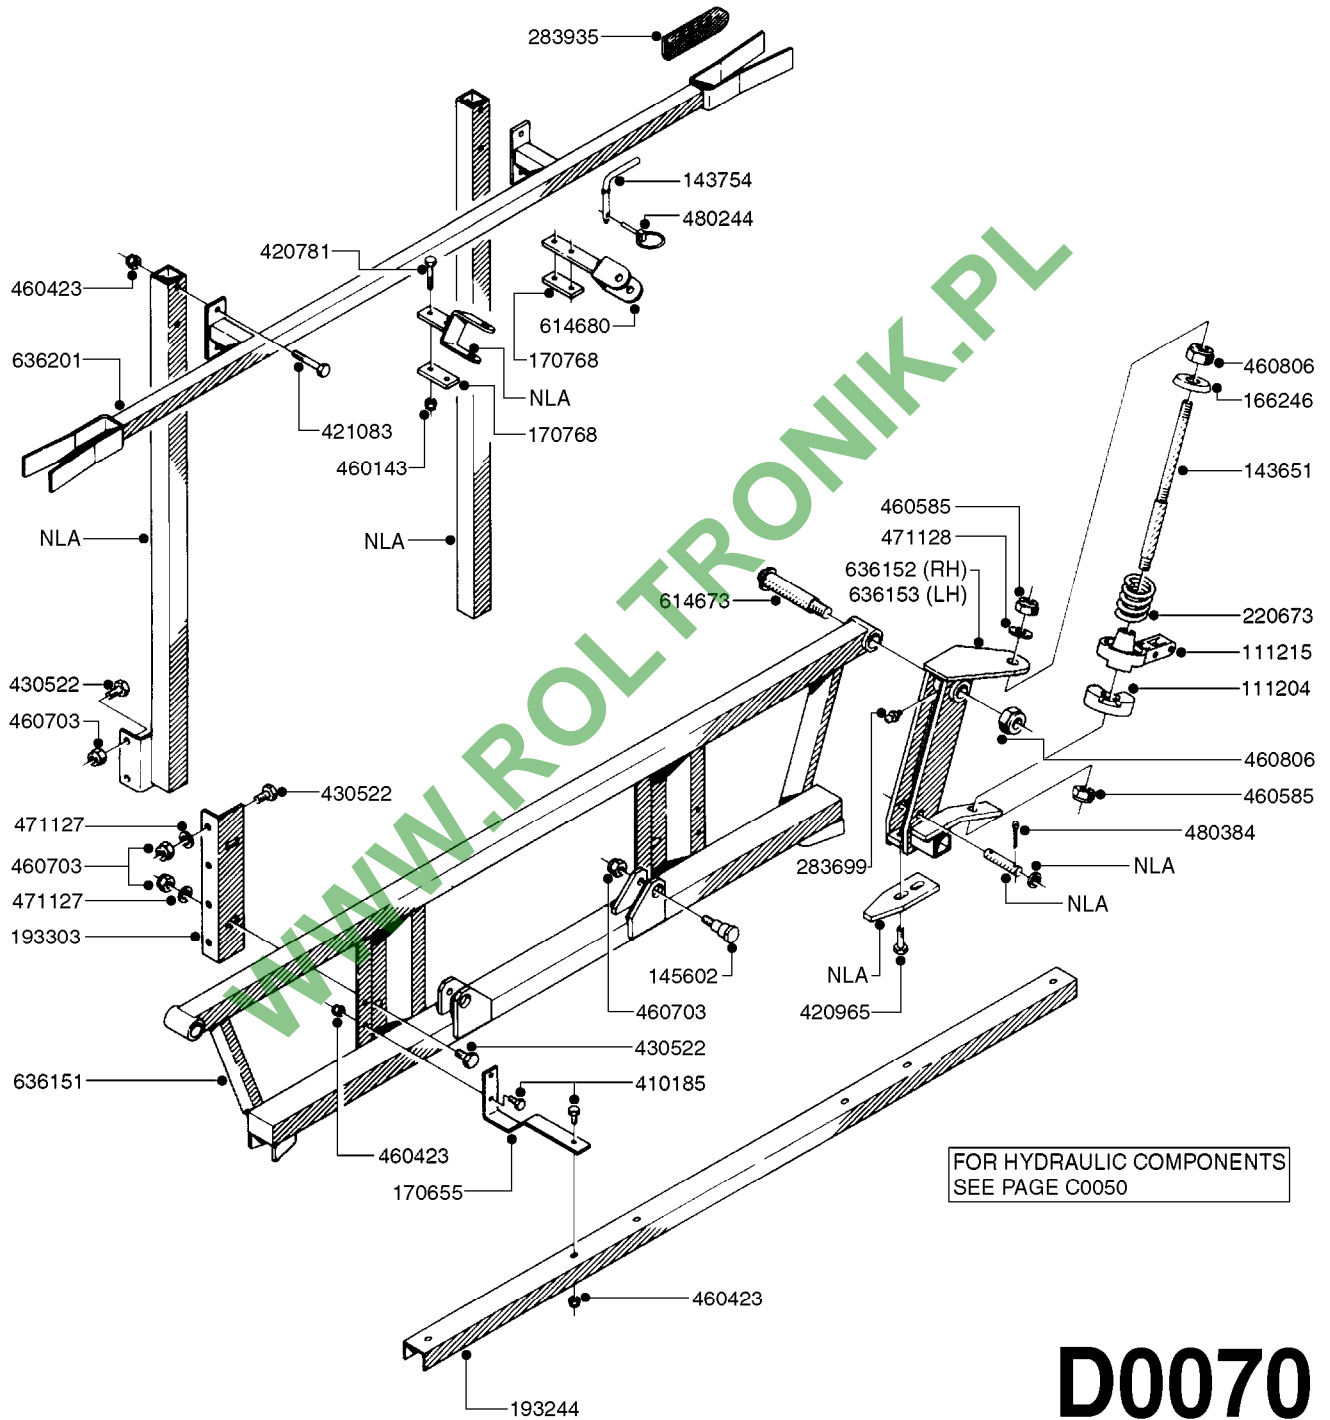

BOOM - SB H-FRAME & CENTER HY
D0070-HIN, 01:01:16

Page 1

Date 04.11.2017 13:07

parts-n°	order qty	description
111204	1	CLAW CLUTCH/LOWER D80
111215	1	CLAW CLUTCH/UPPER D80
143651	1	AXLE M20/M16 L=355 F/BREAKAWAY
143754	1	PIN D10 X 56
145602	1	BOLT SHOULDER M12 X 68 D=17
166246	1	WASHER CUP D53 F.SPRING
170655	1	BRKT. F/SB/HY CENTER
170768	1	FLAT BAR 30X6 L=70/2XØ9
193244	1	NOZZLE TRACK 6-8-10 M SB
193303	1	SUPPORTING ARM FOR SB BOOM
220673	1	SPRING F.PIVOT 100 X 51
283699	1	GREASE NIPPLE M6X1
283935	1	PLASTIC COVER F. ARM SB/HYD
410185	1	BOLT HEX 8.8 DEL M6X16
420781	1	BOLT HEX 8.8 DEL M8X50
420965	1	M10X40 MACHINE SCREW STAINLESS
421083	1	BOLT HEX 8.8 DEL M10X65
430522	1	BOLT HEX 8.8 DEL M12X25 FT
460143	1	NUT HEX M8X1.25 LOCK DIN985A2 SS
460423	1	NUT HEX M10X1.50 LOCK DIN985A2 SS
460585	1	LOCKING NUT M16 DIN985 A2 SS
460703	1	NUT HEX M12X1.75 LOCK DIN985A2 SS
460806	1	NUT HEX M20X2.50 LOCK DIN985A2 SS
471127	1	WASHER Z12N 13X24X2,5 RST
471128	1	WASHER, M16, Ø30/17.0X 3.0, SS
480244	1	PIN SNAP D4.5
480384	1	PIN COTTER 3/16 x 1-1/2"
614673	1	PIN D26X140MM
614680	1	ARM LONG FOR SB BOOM
636151	1	CENTER FRAME SB/
636152	1	HINGE 20/26'HY FOLD RH
636153	1	HINGE 20/26' HY FOLD LH
636201	1	TRANSPORT F.SB HYDRAULIC BOOM

WWW.POLTRONIK.PL