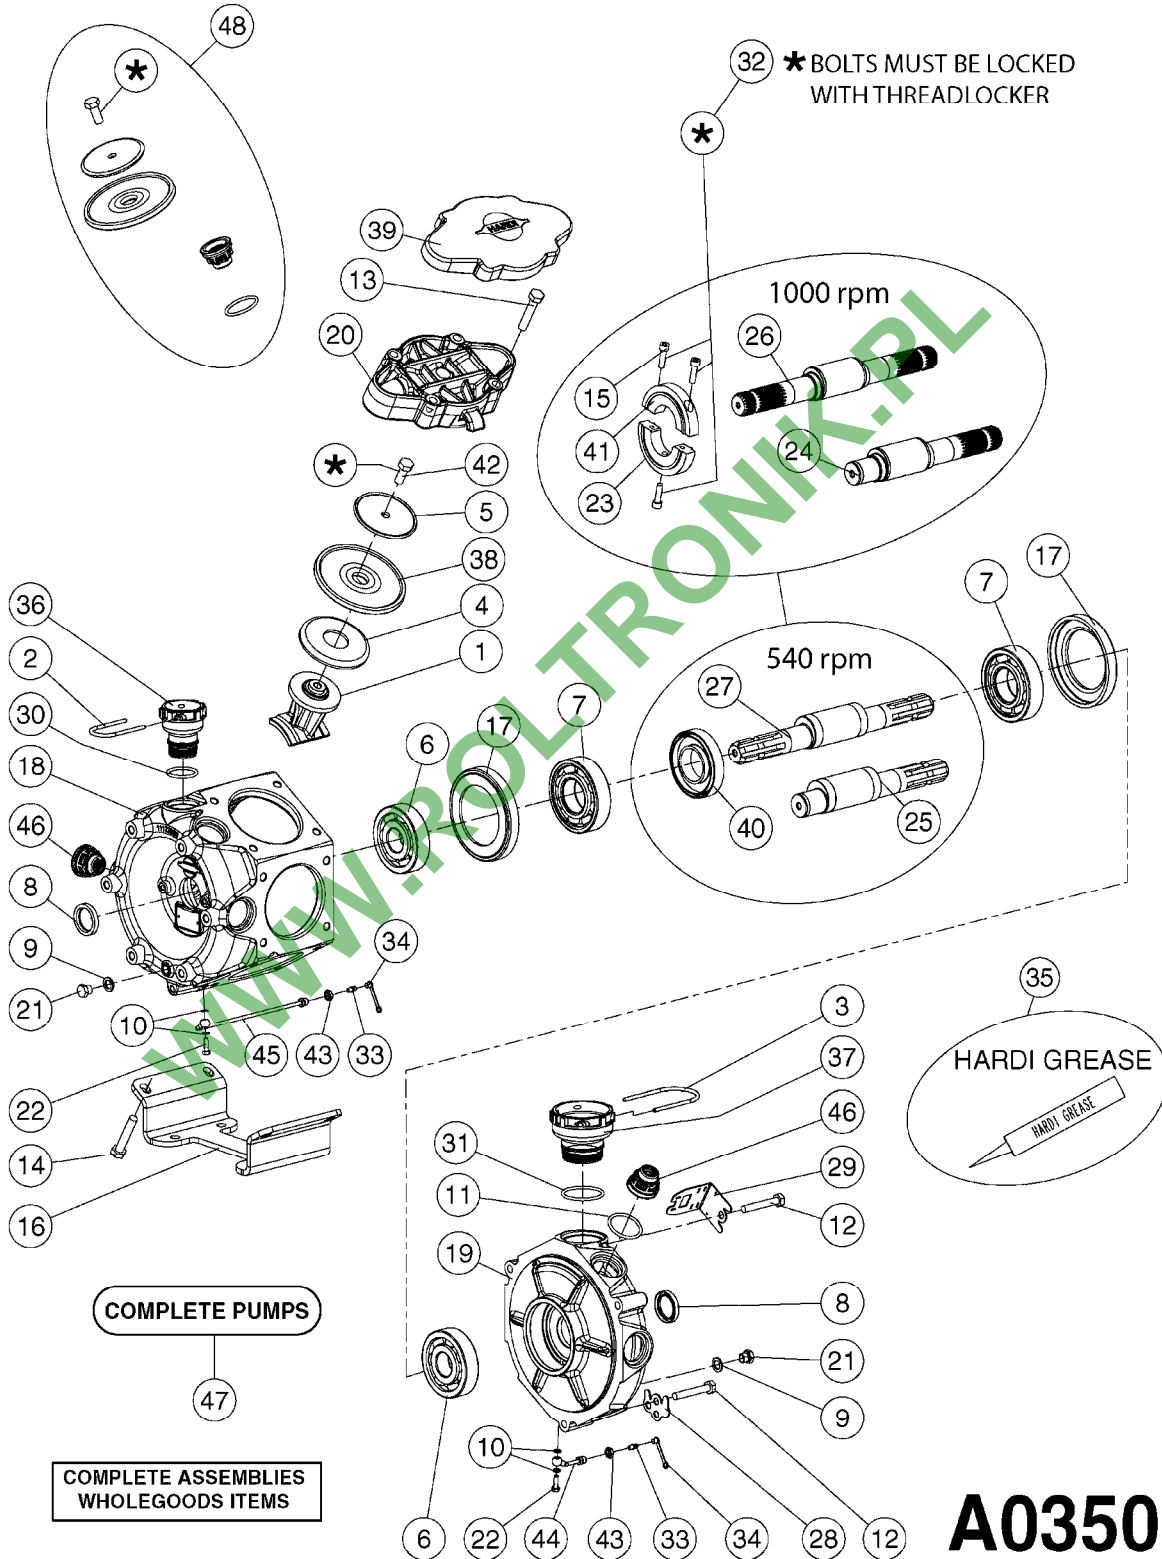

PUMP - 464 540/1000 RPM
A0350-HIN, 22:02:16

Pos.	parts-n°	order qty	description
1	111622	1	CONNECTING ROD 463/5.5MM
1	111623	1	CONNECTING ROD 463/10MM
1	111624	1	CONNECTING ROD 463/12MM
1	111645	1	CONNECTING ROD 463/6.5MM
2	145996	1	FITT.DK S-67 FORK
3	145997	1	FITT.DK S-93 FORK
4	161012	1	DIAPHRAGM BACKING DISC F. 463
5	161175	1	DIAPHRAGM DISC 463/464 PUMP
6	210221	1	BEARING BALL 6407
7	210232	1	BEARING BALL 6310
8	210243	1	SEAL OIL 35 X 47 X 7
9	241404	1	DOWTY SEAL 1/4"
10	242374	1	WASHER Ø10/Ø6X1 COPPER
11	330072	1	O-RING D53.5/D45.5X4
12	421072	1	BOLT HEX 8.8 RAW M10X65
13	430312	1	BOLT HEX 8.8 RAW M12X60
14	430437	1	BOLT HEX 8.8 RAW M12X65
15	450995	1	BOLT ALLEN M8X30 DIN 912 RAW
16	614628	1	FOOT F. 46X PUMP, RED
17	11171900	1	CONROD RING 364/464 MACHINED
18	11172200	1	PUMP HOUSE 464 MACHINED 5/4" BSP RED
19	11172600	1	FRONTPART 464 MACHINED 2" BSP RED
20	11173000	1	VALVE COVER.463/464 MACHINED RED
21	14010400	1	PLUG 1/4" BSP
22	14120400	1	BANJOBOLT M6 X 19
23	14120700	1	COUNTERWEIGHT 364/464-1000
24	14137300	1	CRANKSHAFT 364/464-5.5 1000
24	14137400	1	CRANKSHAFT 364/464-6.5 1000
25	14137600	1	CRANKSHAFT 364/464-10
25	14137700	1	CRANKSHAFT 464-12
26	14137900	1	CRANKSHAFT 364/464-5.5 GG 1000
26	14138000	1	CRANKSHAFT 364/464-6.5 GG 1000
27	14138200	1	CRANKSHAFT 364/464-10 GG
27	14138300	1	CRANKSHAFT 464-12 GG
28	16383000	1	GREASE NIPPLE PLATE 464
29	16390600	1	BRACKET FOR RPM SENSOR
30	24266600	1	O-RING D 38,0 X 4,0 70SH.NITR
31	24266800	1	O-RING D 54,0 X 4,0 70SH.NITR
32	28045503	1	LOCTITE 262 .5ML (.017oz.)
33	28163300	1	GREASE NIPPLE H1 M6X1 DIN 7412
34	28163400	1	CAP F. GREASENIPPLE YELLOW M6X1
35	28164600	1	HARDI PUMP GREASE S3 V550L 1
36	32242200	1	FITTING S67 5/4" KON. RG 2014
37	32242400	1	FITTING S93 2" KON. RG 2014
38	33511600	1	DIAPHRAGM PUMP 463/464 PUMP PUR
39	33524000	1	COVER PLASTIC 464 PUMP
40	33527200	1	GREASE SPLIT 364/464
41	39136200	1	HALFPART 364/464-1000
42	43099200	1	BOLT HEX SS M12 X 30 DIN933 A4
43	46134000	1	NUT HEX M10x1 H=2.3 NV=14 ELZIN
44	61097000	1	BANJOTUBE SHORT 464 COMPL.
45	61097100	1	BANJOTUBE LONG 464 COMPL.
46	72043600	1	VALVE FOR 462/463
47	72993500	1	PUMP 464-12-540, CM
47	72993600	1	PUMP 464-6.5 MED-2-1000
47	82168700	1	PUMP 464-12 540 OFFSET PORTS
47	82168800	1	PUMP 464 6.5 1000 OFFSET PORTS
47	82169000	1	PUMP 464-10-MOD-2-540
48	75586000	1	PUMP KIT 464