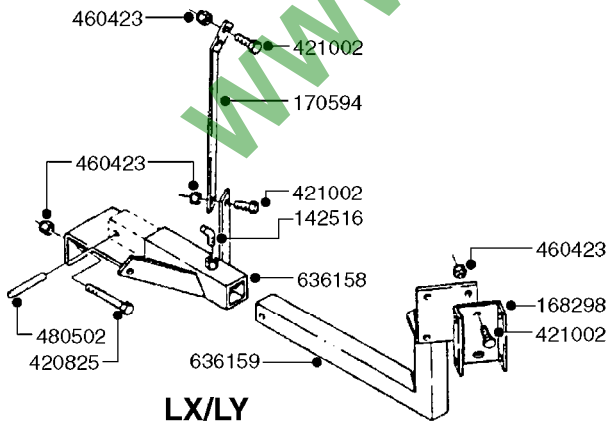

NK/LX/LY PRE-86

3PT TWIN

NEW NAVIGATOR

LX/LY

TRAILER

K0050