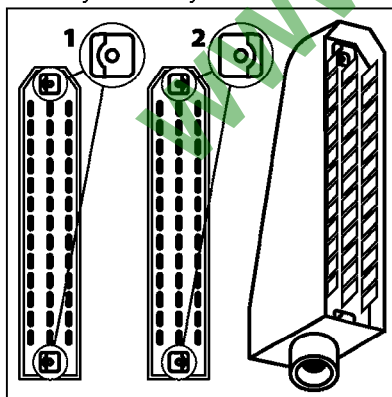

* Note orientation of bracket
1 = Liquid system
2 = Hydraulic system

M0280

39 PIN CABLES
M0280-HIN, 28:03:17

Page 1

Date 04.11.2017 13:08

parts-n°	order qty	description
262158	1	PLUG INSERT 39 POLE MALE
262159	1	PLUG INSERT 39 POLE FEMALE
262160	1	PLUG HOUSING 39 POLE FEMALE
262161	1	PLUG HOUSING F/39 POLE MALE
440634	1	SCREW 5/8"
440732	1	PT SCREW 35X12B Z5452 ELZ
14034200	1	CODE BRACKET FOR 39 PIN CABLE
26003900	1	WIRE 37-39 PIN EVC, 6.6'
26004200	1	WIRE 37-39 PIN EVC, 57.4'
26008400	1	WIRE 39-PIN 24 WIRE L=8M
26011903	1	WIRE 39-39 POLE EXT. 3660MM
28027500	1	WIRE 37-39 PIN EVC, 37.7'
28028700	1	WIRE 37-39 PIN EVC, 45.9'
28028800	1	WIRE 37-39 PIN EVC, 16.4'
28028900	1	WIRE 37-39 PIN EVC, 26.2'
72236400	1	DAH CONN. WIRE/TRACTOR L=8M
97610803	1	DECAL-SRAY BOX 39-PIN
97610903	1	DECAL-HYDRAULIC BOX 39-PIN