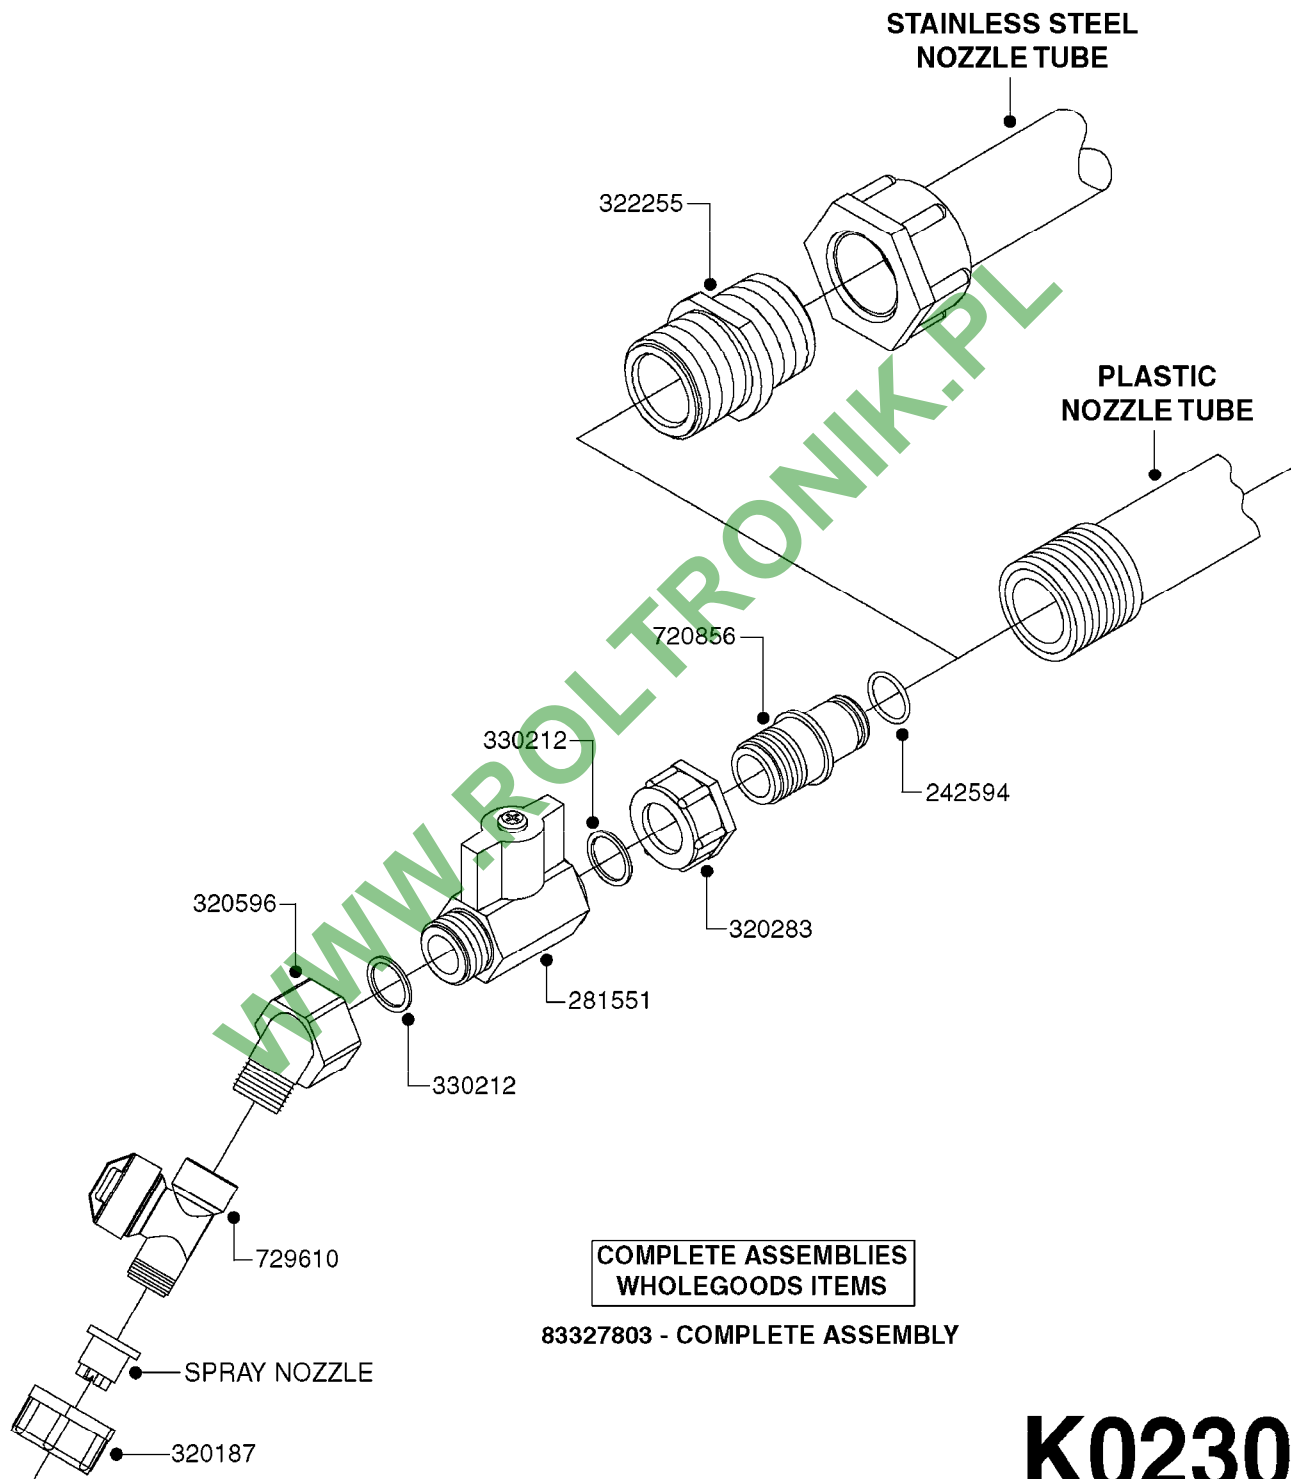

K0230

END NOZZLE KIT
K0230-HIN, 01:01:16

Page 1

Date 04.11.2017 13:07

parts-n°	order qty	description
242594	1	O-RING D14 X 1.78 SCH.70-EPDM
281551	1	BALL VALVE 1/2"
320187	1	FITT.DK CAP 3/8" BSP BLACK
320283	1	FITT.DK NUT 3/4"BSP
320596	1	FITT.DK ELB 3/8'-1/2'BSP 45DEG
322255	1	FITT.DK NIPPLE 3/4"X 3/4"
330212	1	O-RING D19/D14X2.4 F.1/2"NUT
720856	1	FITT.DK 1/2'BSP ASSY.F.3/4'NUT
729610	1	NOZZLE ASSY. NON DRIP 3/8 THRD
83327803	1	END NOZZLE KIT "04"

WWW.ROLTRONIK.PL