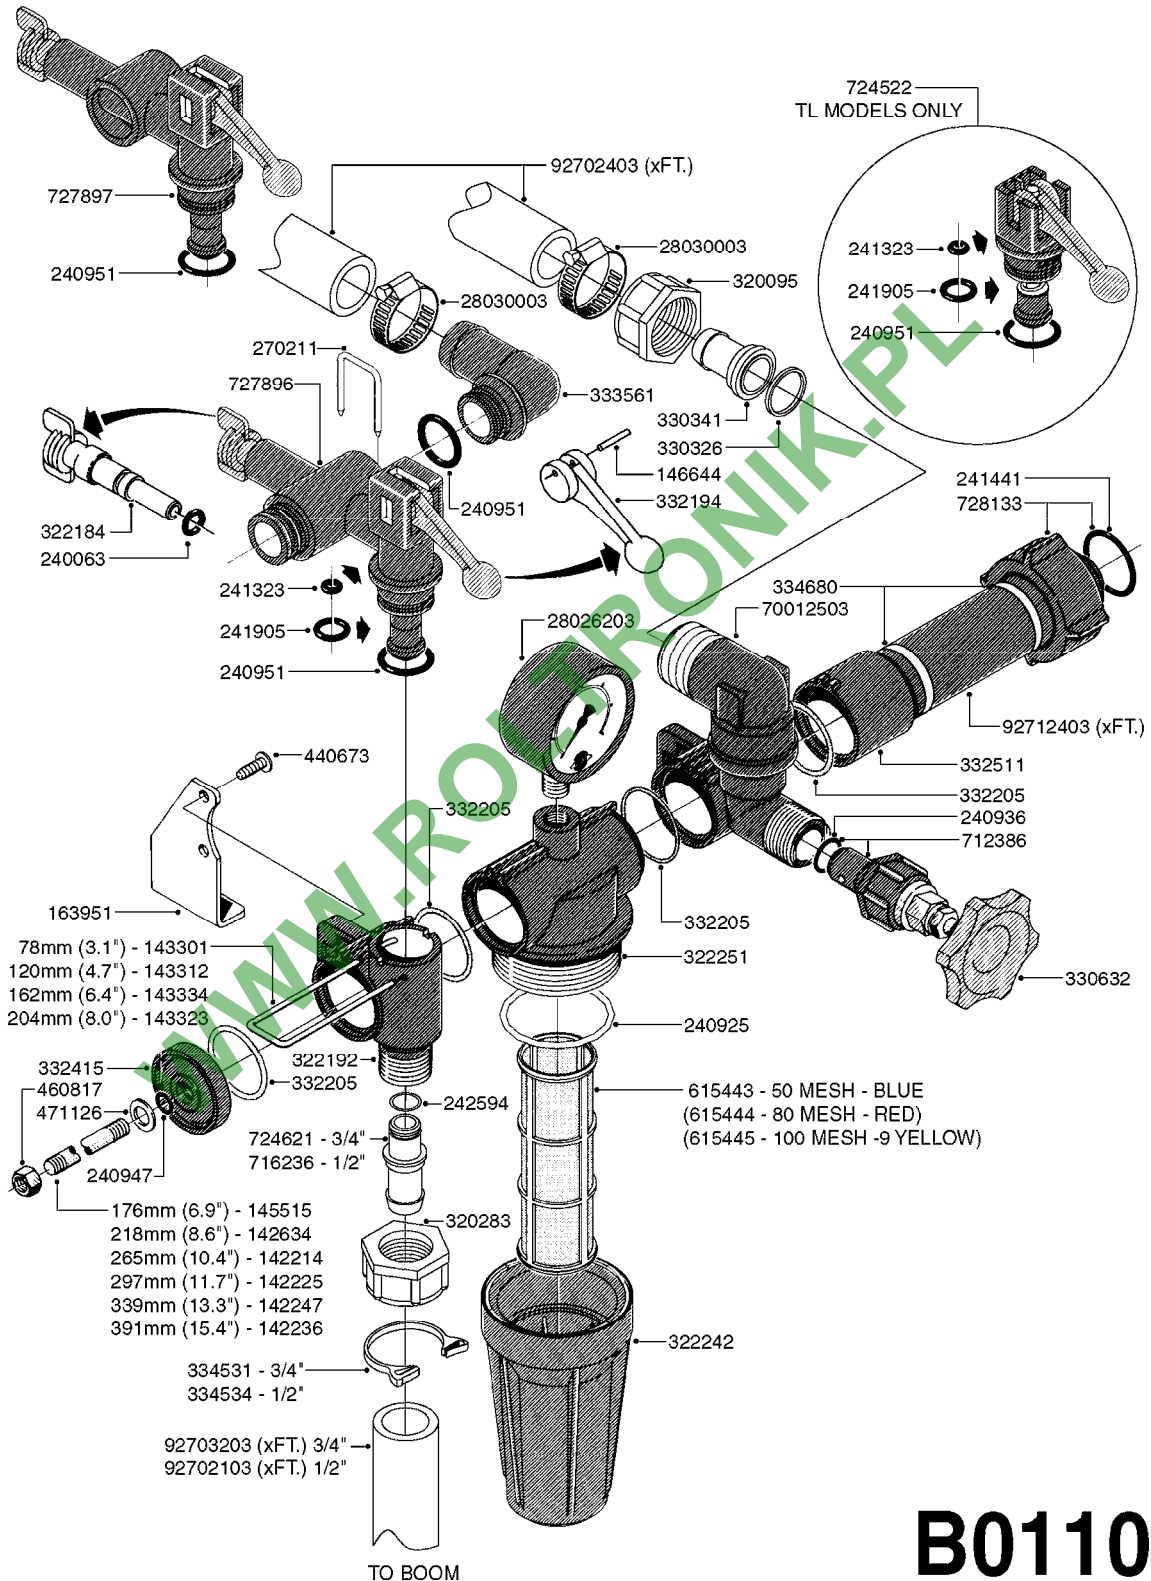

B0110

parts-n°	order qty	description
142214	1	STUD BOLT - M8X265, 3 SECTION
142225	1	STUD BOLT 8 X 299 - 6 MODULS
142236	1	STUD BOLT 8 X 381 - 8 MODULS
142247	1	STUD BOLT 8 X 341 - 7 MODULS
142634	1	STUD BOLT M8 X 213 - 4 MODULS
143301	1	LOCK CLAMP 78 MM
143312	1	LOCK CLAMP 120 MM
143323	1	LOCK CLAMP 204 MM
143334	1	LOCK CLAMP 162 MM
145515	1	STUD BOLT M8 X 176MM
146644	1	PIN D3X19 STAINLESS
163951	1	MOUNT BRACKET FOR BK180 SECTIO
240063	1	O-RING D14.1/9.3 X 2.4
240925	1	O-RING D49.5X3 NITRIL
240936	1	O-RING D13.3X2.4 NITRIL
240947	1	O-RING D7.3X2.4 NITRIL
240951	1	O-RING D21.2X3 NITRIL
241323	1	O-RING D5.3X2.4 NITRIL
241441	1	O-RING D29.3X3
241905	1	O-RING 12,3X2,4 VITON DKR.1,05
242594	1	O-RING D14 X 1.78 SCH.70-EPDM
270211	1	FITT.DK S25 FORK L=37.5
320095	1	FITT.DK NUT 1" BSP
320283	1	FITT.DK NUT 3/4"BSP
322184	1	SCREW F.ADJUSTING CONST.PRESS.
322192	1	HOUSING F.DISTRIBUTOR
322242	1	FILTER BOWL / IN-LINE
322251	1	HOUSING F.FILTER MOUNT BK/EC
330326	1	O-RING D30/D24X2 F.1"NUT
330341	1	FITT.DK HB 1" F. 1" NUT
330632	1	REGULATING HANDLE
332194	1	DISTRIBUTION HANDLE
332205	1	O-RING D43/39XD2
332415	1	COVER
332511	1	FITT.DK END CAP 1"HB F.BK180
333561	1	FITT.DK ELB.1" EC RETURN
334531	1	CLAMP HOSE PLASTIC 3/4"
334534	1	CLAMP HOSE PLASTIC 1/2"
334680	1	CLAMP HOSE PLASTIC 1"
440673	1	SCREW F.PLASTIC 5X12 SS
460817	1	NUT HEX M8 STAINLESS DIN 934
471126	1	WASHER, M8, Ø16/ 8.4X 1.6, SS
615443	1	FILTER ELEM.50 MESH BLUE
615444	1	FILTER ELEM.80 MESH RED
615445	1	FILTER ELEM.100 MESH YELLOW
712386	1	PRESSURE REGULATOR COMPL. H-M
716236	1	FITT.DK HB 1/2" ASSY. F. 3/4"
724522	1	DISTR.OVER PART W.OUV PR 83 BK
724621	1	FITT.DK HB 3/4"ASSY F.3/4" NUT
727896	1	HOUSING UPPER F.CONST.PRESS.
727897	1	HOUSING UPPER PART END PC.BK92
728133	1	CONNECTING PART F.BK OPR.UNIT
28026203	1	GAUGE 200PSI/BR,2.5"1/4BSP-BTM
28030003	1	CLAMP HOSE GEAR P1" 6716
70012503	1	HOUSING FOR HARDI-MATIC VALVE
92702103	1	HOSE R X1/2" X300PSI WP X0012"
92702403	1	HOSE PVC SUCT GRAY 1"
92703203	1	HOSE R X3/4" X300PSI WP X0012"
92712403	1	HOSE R X1" X300PSI WP X0012"