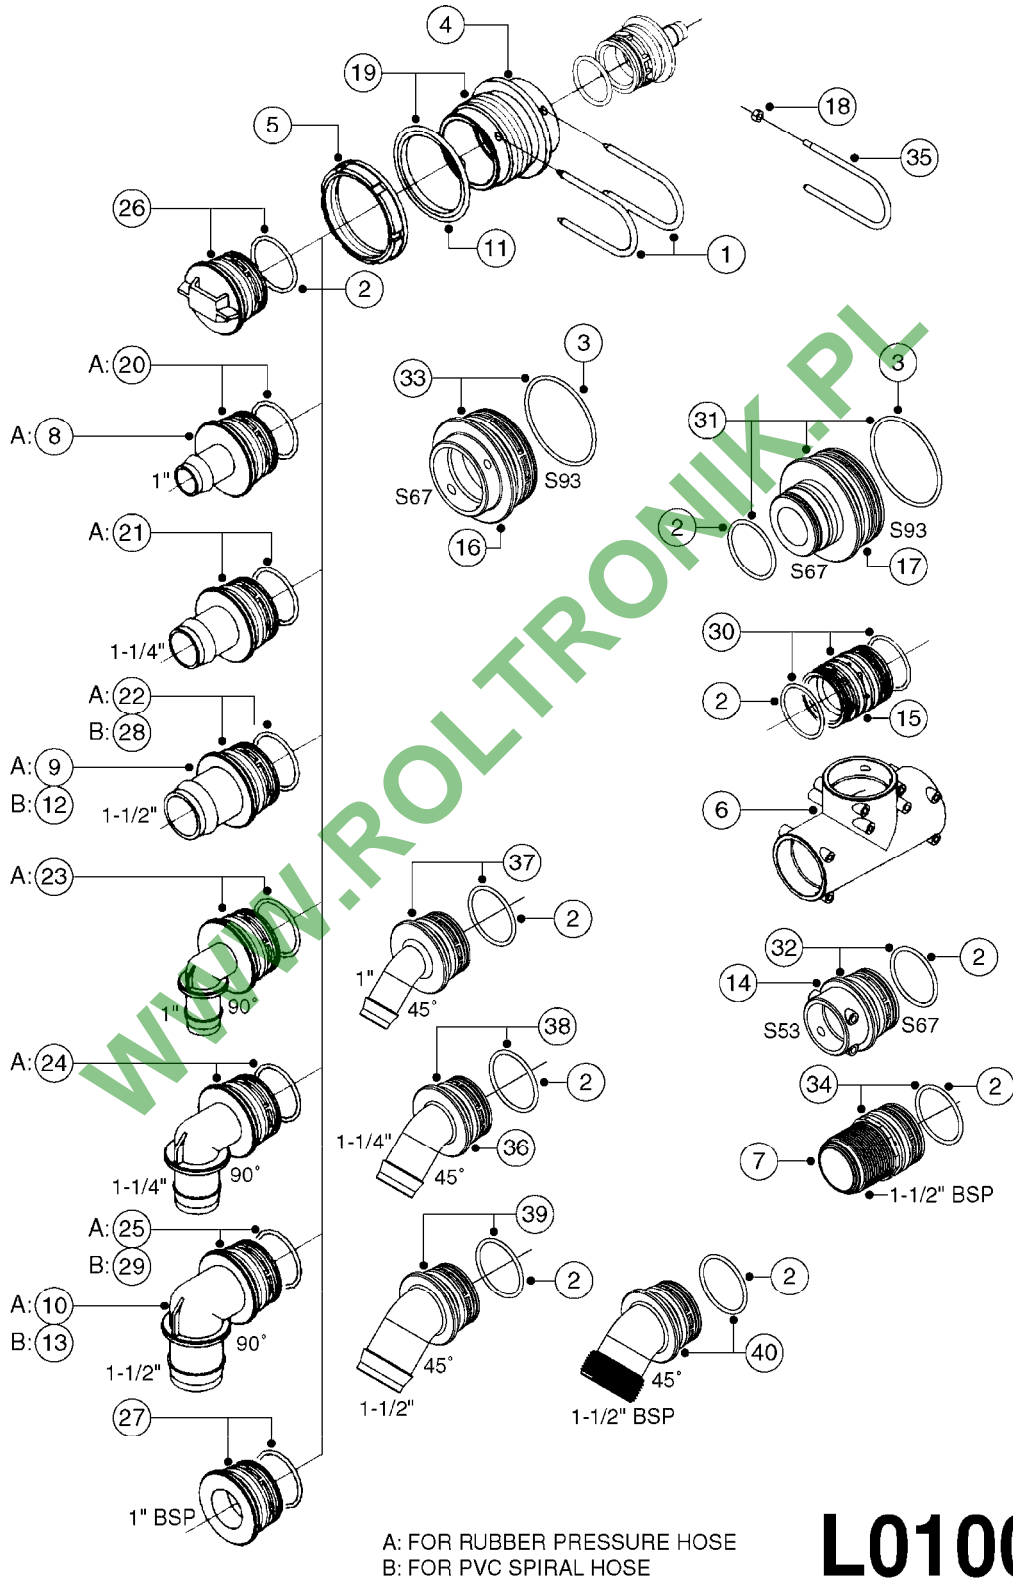

FITTINGS - S-67
L0100-HIN, 12:09:17

Page 1
Date 04.11.2017 13:07

Pos.	parts-n°	order qty	description
1	145996	1	FITT.DK S-67 FORK
2	241973	1	O-RING Ø3 X 44,2 70 SHORES NITRIL NITRIL (BLACK)
2	242353	1	O-RING D44.2X3.0 VITON F.S-67 VITON (BROWN)
3	242092	1	O-RING D69.5X3 NITRIL (BLACK)
3	242351	1	O-RING D69.5X3.0 VITON F.S-93 VITON (BROWN)
4	322104	1	FITT.DK S-67 BULKHEAD
5	322108	1	FITT.DK S-67 BULKHEAD NUT
6	322224	1	FITT.DK S-67 TEE
7	322325	1	FITT.DK S-67 X 1-1/2"BSP LONG
8	334231	1	HOSE TAIL S67 STRAIGHT 1"
9	334233	1	HOSE TAIL S67 1"1/2 STRAIGHT
10	334245	1	HOSE TAIL 90° S67 1"1/2
11	334261	1	GASKET F. S-67 BULKHEAD
12	334444	1	HOSE TAIL S67 1"1/2 STRAIGHT
13	334445	1	HOSE TAIL 90° S67 1"1/2
14	334564	1	FITT.DK S-67 TO S-53 ADAPTER
15	334573	1	CONNECTING PIECE S67-S67
16	334601	1	FITTING S93M- S67F
17	334634	1	FITT.DK ADAPTER S-93M S67M
18	461217	1	NUT HEX M5 LOCK
19	726464	1	FITTING S67 BULKHEAD WITH GASKET
20	726560	1	FITT.DK S-67 STR.1" W.O'RING
21	726561	1	FITT.DK S-67 STR.1-1/4" O'RING
22	726562	1	FITT.DK S-67 HB 1-1/2"W.O-RING
23	726572	1	FITT.DK S-67 1" ELBOW 90 ASSY.
24	726573	1	FITT. S67 5/4" 90° W/O-RING
25	726574	1	FITT.DK S67X90,1.5HB PRESSURE
26	726579	1	FITT. S67 PLUG W/O-RING
27	726695	1	FITT.DK S-67 X 1"BSP W.ORING
28	727223	1	FITT.S67 1.5" STRAIT S W/ORING
29	727224	1	FITT.DK S67X90,1.5HB SUCTION
30	728526	1	FITT.DK S-67 CONNECT W. ORINGS
31	728527	1	ADAPTER S67M TO S93M W/ORING
32	728561	1	REDUCER S67M - S53F + O-RING
33	728562	1	FITTING S93M-S67F+O-RING
34	728578	1	FITT.DK S-67X1-1/2"BSP LG W/OR
35	14012200	1	FITT.DK S-67 FORK W/M5 THREADS
36	33509700	1	HOSE TAIL 45° S67 1"1/4
37	72433000	1	HOSE TAIL 45° S67 1" + O-RING FOR PRESSURE
38	72433100	1	FITT.DK S-67 45° 1-1/4"W/ORING
39	72433200	1	HOSE TAIL 45° S67 1"1/2+O-RING
40	72433400	1	FITT.S67 1-1/2" 45°BSP W/ORING