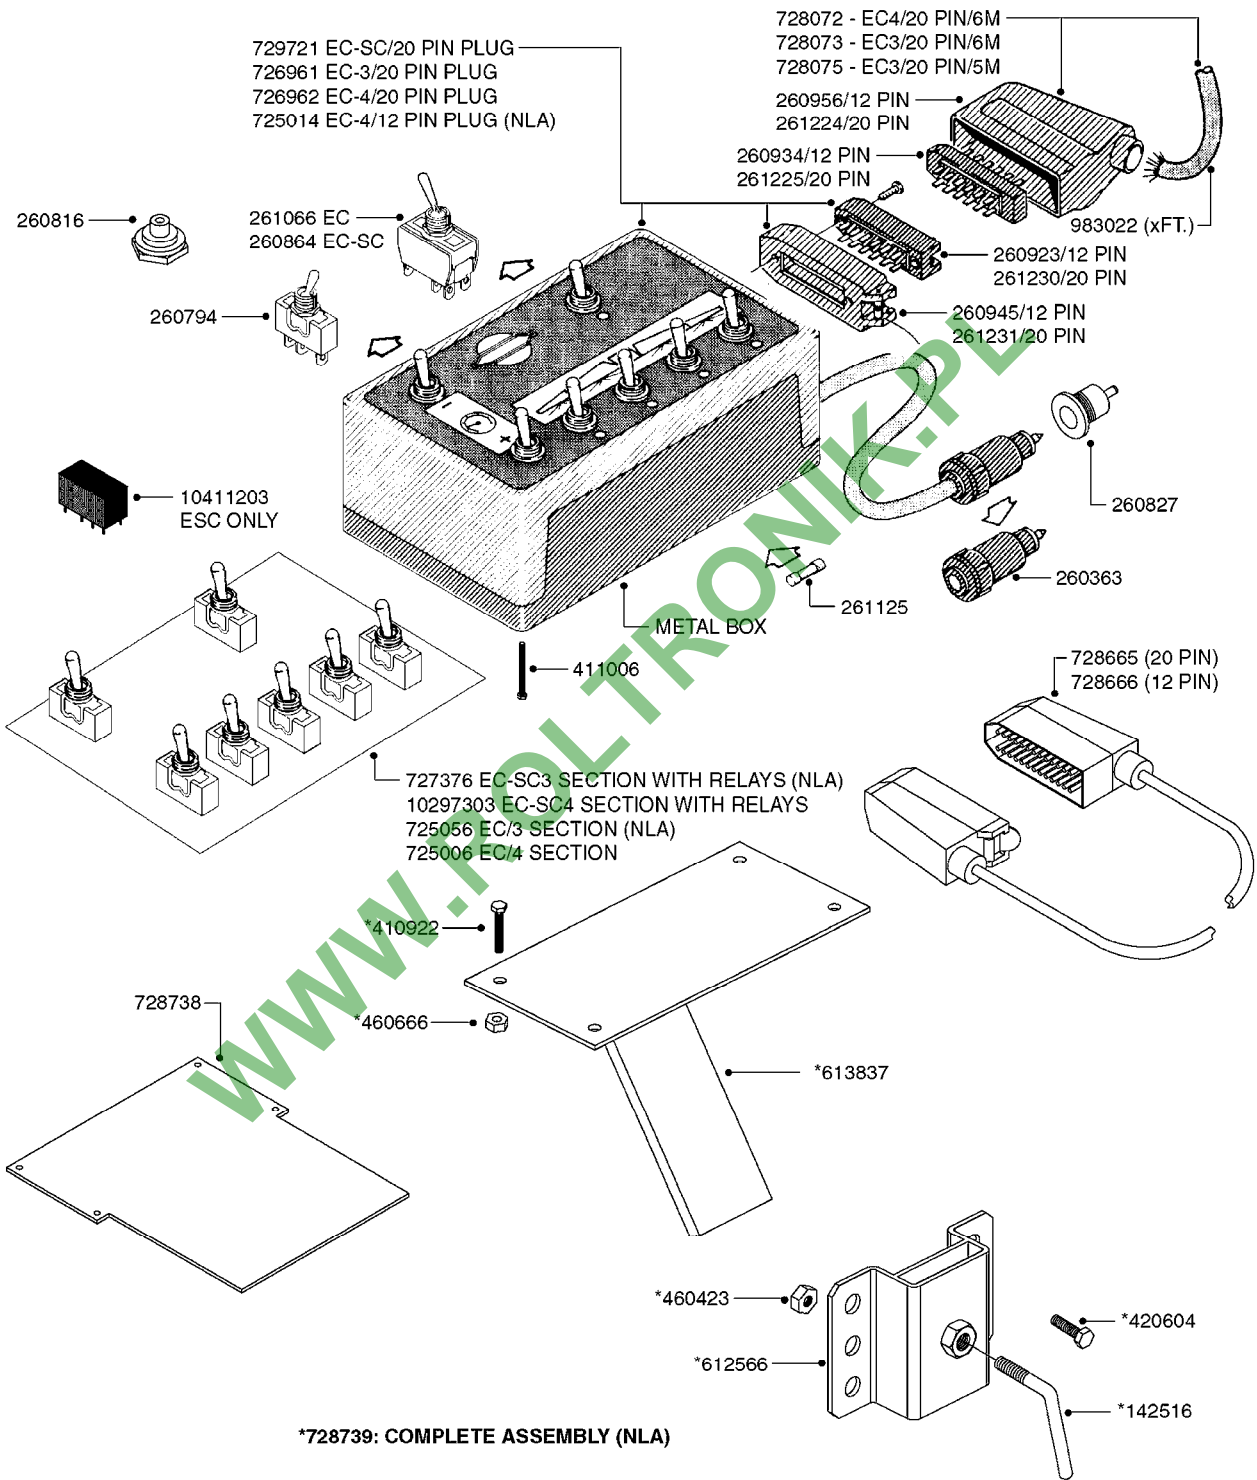

WWW.ROLTRONIK.PL

*728739: COMPLETE ASSEMBLY (NLA)

COMPLETE ASSEMBLIES
WHOLEGOODS ITEMS

B0390

CONTROL BOX F/EC+EC-SC
B0390-HIN, 01:01:16

Page 1

Date 04.11.2017 13:06

parts-n°	order qty	description
142516	1	SCREW SET M10 BENT F. LOCKING
260363	1	PLUG 2 POLE 12V
260794	1	SWITCH F.PRESS ADJ.EC CONTROL
260816	1	CAP W/RUBBER BOOT F.EC SWITCH
260827	1	PLUG F.EC ATTACHMENTS
260864	1	SWITCH F.HY BOOM CONTROL BOX
260923	1	PLUG INSERT 12 POLE FEMALE
260934	1	PLUG INSERT 12 POLE MALE
260945	1	PLUG HOUSE 12 POLE FEMALE
260956	1	PLUG HOUSE 12 POL.MALE
261066	1	SWITCH 2 POLE
261125	1	FUSE 5 X 20 500mA
261224	1	PLUG HOUSING F/20 POLE MALE
261225	1	PLUG INSERT 20 POLE MALE
261230	1	PLUG INSERT 20 POLE FEMALE
261231	1	PLUG HOUSING 20 POLE FEMALE
410922	1	CYL.SKR 8.8 DEL M4X20 RST
411006	1	SCREW M4X40 SLOTTED
420604	1	BOLT HEX 8.8 DEL M10X25 FT DIN933
460423	1	NUT HEX M10X1.50 LOCK DIN985A2 SS
460666	1	NUT HEX M4
612566	1	MOUNT BRACKET F.FAN CABLE ASSY
613837	1	MOUNT PLATE FOR EC CONTROL BOX
725006	1	CIRCUIT BOARD 4 VALVE
725014	1	CONTROL BOX EC 4 SEC./12 PIN
725056	1	PRINTED CIRC.W SW 3WAY 726961
726961	1	CONTROL BOX EC 3 SEC./20 PIN
726962	1	CONTROL BOX EC 4 SEC./20 PIN
727376	1	CIRCUIT BOARD F.ESC 3 BANK
728072	1	CABLE,20-PIN,6M EC/4
728073	1	CABLE,20-PIN,6M, EC/3
728075	1	CABLE F.CONTROL BOX 5M EC/3
728665	1	CABLE EXT.-QUICK ATTACH 20 PIN
728666	1	CABLE-QUICK ATTACH 12 PIN
728738	1	DOUB.CONT.BOX & OR F/M PLATE
728739	1	IN CAB CONTROL MOUNT KIT
729721	1	CONTROL BOX ESC3
983022	1	WIRE 12 x 0.5 x 2MM x 12"
10297303	1	CIRCUIT BOARD FOR T.M.S.
10411203	1	RELAY T-82