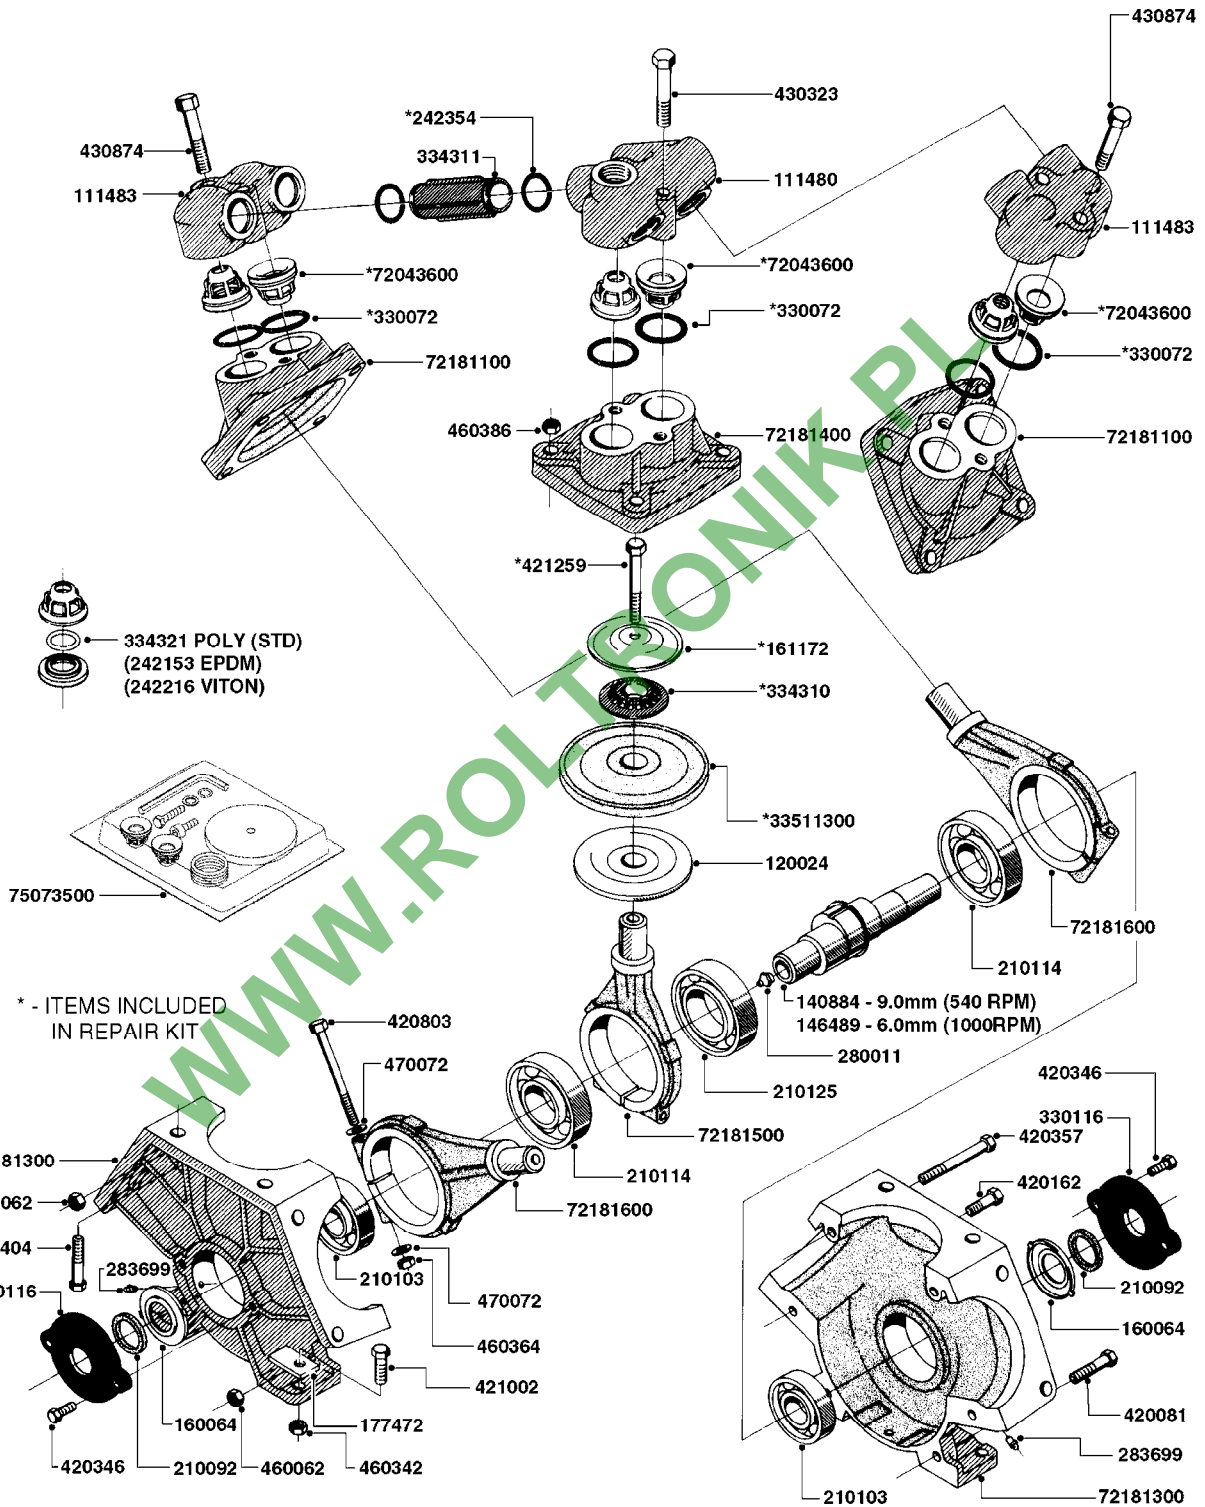

A0220

PUMP - 1302 W/ MOUNTING BASE
A0220-HIN, 27:04:17

Page 1

Date 04.11.2017 13:06

parts-n°	order qty	description
111480	1	VALVE HEAD 1302 CENTER
111483	1	VALVE HEAD SIDE 1302
120024	1	DIAPHRAGM BACK DISC 1200-1300
140884	1	CRANK SHAFT MODEL 1300-9
146489	1	CRANK SHAFT MODEL 1302-6MM
160064	1	DUST PLATE
161172	1	DIAPHRAGM DISC F. 1203/1303
177472	1	BRACKET 25 X 5
210092	1	SEAL FELT D43/30X5
210103	1	BEARING BALL 6306
210114	1	BEARING BALL 6308
210125	1	BEARING BALL 6210
242153	1	O-RING D26X4 EPDM
242216	1	O-RING VITON F/1202/1302/462
242354	1	O-RING D32.2X3.0 VITON F.S-53
280011	1	GREASE NIPPLE 1/8" SAE H TR
283699	1	GREASE NIPPLE M6X1
330072	1	O-RING D53.5/D45.5X4
330116	1	SEAL RETAINER, MODEL 1300
334310	1	NYLON WASHER 1202/1302/462
334311	1	CONNECTION PIPE INLET MOD.1302
334321	1	O-RING POLY. 34.0x26.0x4.0
420081	1	BOLT HEX 8.8 DEL 3/8"X40MM
420162	1	BOLT HEX 8.8 DEL 3/8"X15MM
420346	1	BOLT HEX 8.8 DEL 3/8"X 25MM
420357	1	BOLT HEX 8.8 RAW 3/8"X85MM
420803	1	BOLT HEX 8.8 DEL M8X90
421002	1	BOLT HEX 8.8 DEL M10X30 FT DIN933
421259	1	BOLT HEX UNC7/16"x2.25" 18-8SS
430323	1	BOLT HEX 8.8 DEL M12X60
430404	1	BOLT HEX 8.8 DEL M12X50
430874	1	SCREW SET 8.8 DEL M12X70 FT
460062	1	NUT HEX 3/8" GALV.
460342	1	NUT HEX M10 DEL DIN934
460364	1	NUT HU M8 A2 SS DIN934
460386	1	NUT HEX M12X1.75
470072	1	WASHER D15/D8X.5 LOCK
33511300	1	DIAPHRAGM 1202-1303 POLY 2006
72043600	1	VALVE FOR 462/463
72181100	1	DIAPHRAGM COVER 1203/1303+BLTS
72181300	1	PUMP CASTING 1300 RED W/BOLTS
72181400	1	DIAPHRAGM COVER 1303 W/BOLTS
72181500	1	CONNECTING ROD, CENTER 1303
72181600	1	CONNECTING ROD, SIDE MOD.1300
75073500	1	PUMP KIT 1300/1302 "06"