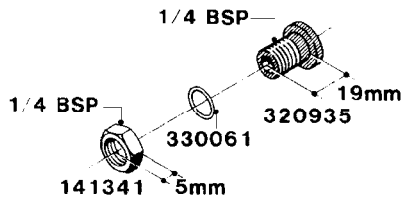

L0060

FITTINGS - BULKHEAD
L0060-HIN, 01:01:16

Page 1

Date 04.11.2017 13:07

parts-n°	order qty	description
141046	1	NUT 3/8" BSP
141341	1	NUT 1/4' BSP
240284	1	O-RING D82,5/75 X 3,5
320456	1	FITT.DK BULKHEAD 1"BSP DOUBLE
320467	1	FITT.DK BULKHEAD 1"BSP SINGLE
320471	1	FITT.DK NUT 1" BSP JAMB
320541	1	FITT.DK BULKHEAD 2-1/2'BSP SIN
320552	1	FITT.DK NUT 2-1/2' BSP JAMB
320644	1	FITT.DK ELB.3/4"HB X 1" BSP
320784	1	FITT.DK CAP 1-1/2" BSP
320795	1	FITT.DK NUT 1-1/2" BSP JAMB
320935	1	FITT.DK BULKHEAD 1/4' BSP SING
320946	1	FITT.DK BULKHEAD 3/8' BSP SING
321296	1	FITT.DK BULKHEAD 1/2" BSP SING
321307	1	FITT.DK NUT 1/2" BSP JAMB
321333	1	FITT.DK BULK 1-1/2" X 1"F BSP
330061	1	O-RING D16/D11X2,5
330072	1	O-RING D53.5/D45.5X4
330212	1	O-RING D19/D14X2.4 F.1/2"NUT
332577	1	O-RING D38/D30X4 F.1" PUR.
332592	1	O-RING D26/D20X3

WWW.ROLTRONIK.PL