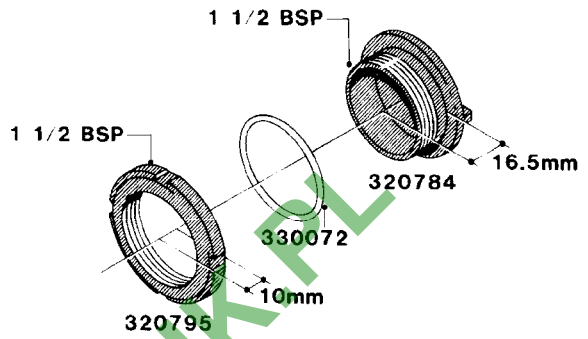

L0060

FITTINGS - BULKHEAD
L0060-HIN, 01:01:16

Page 1

Date 04.11.2017 13:07

parts-n°	order qty	description
141046	1	NUT 3/8" BSP
141341	1	NUT 1/4' BSP
240284	1	O-RING D82,5/75 X 3,5
320456	1	FITT.DK BULKHEAD 1"BSP DOUBLE
320467	1	FITT.DK BULKHEAD 1"BSP SINGLE
320471	1	FITT.DK NUT 1" BSP JAMB
320541	1	FITT.DK BULKHEAD 2-1/2'BSP SIN
320552	1	FITT.DK NUT 2-1/2' BSP JAMB
320644	1	FITT.DK ELB.3/4"HB X 1" BSP
320784	1	FITT.DK CAP 1-1/2" BSP
320795	1	FITT.DK NUT 1-1/2" BSP JAMB
320935	1	FITT.DK BULKHEAD 1/4' BSP SING
320946	1	FITT.DK BULKHEAD 3/8' BSP SING
321296	1	FITT.DK BULKHEAD 1/2" BSP SING
321307	1	FITT.DK NUT 1/2" BSP JAMB
321333	1	FITT.DK BULK 1-1/2" X 1"F BSP
330061	1	O-RING D16/D11X2,5
330072	1	O-RING D53.5/D45.5X4
330212	1	O-RING D19/D14X2.4 F.1/2"NUT
332577	1	O-RING D38/D30X4 F.1" PUR.
332592	1	O-RING D26/D20X3

WWW.ROLTRONIK.PL