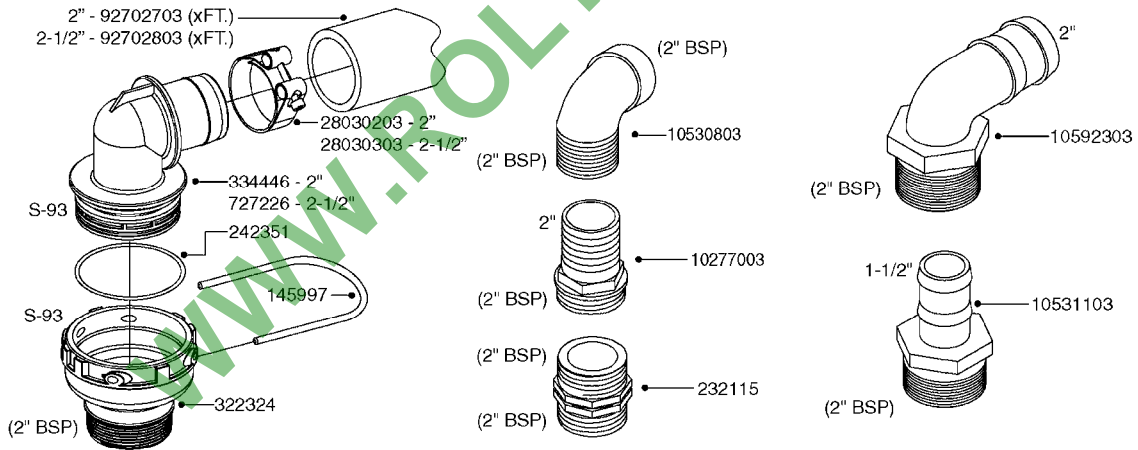

SUCTION SIDE OF PUMP (WITH 2" SUCTION PORT)

COMPLETE PUMP
(NLA) REPLACED BY 464 PUMP (SEE PAGE A0350)

A0390