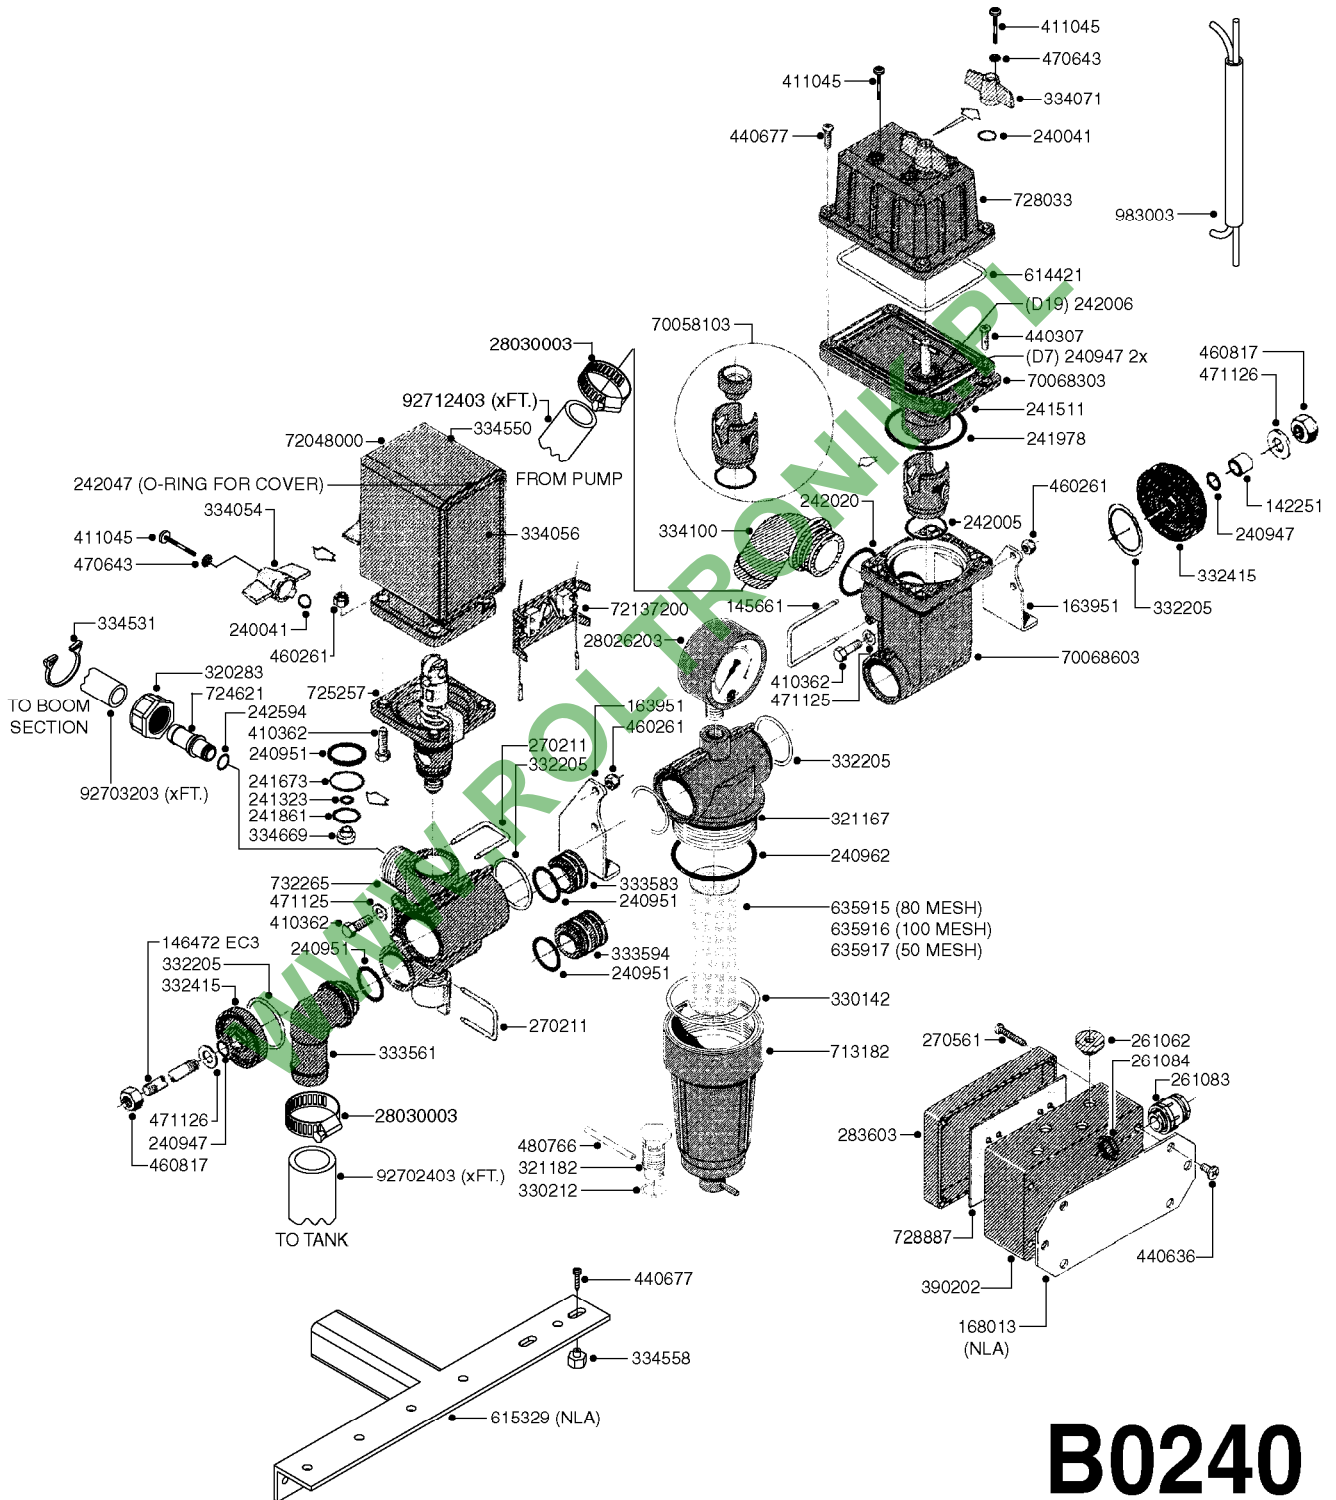

B0240

parts-n°	order qty	description
142251	1	BUSHING FOR LID
145661	1	FITT.DK S-61 FORK
146472	1	STUD BOLT M8X420
163951	1	MOUNT BRACKET FOR BK180 SECTIO
168013	1	MOUNT BRKT F.CONNECT BOX-NLA
240041	1	O-RING D15,1/10,3 X 2,4
240947	1	O-RING D7.3X2.4 NITRIL
240951	1	O-RING D21.2X3 NITRIL
240962	1	O-RING D57,2X3 NITRIL
241323	1	O-RING D5.3X2.4 NITRIL
241511	1	O-RING D18X2
241673	1	O-RING D22.1X1.6
241861	1	O-RING D15.3X2.4 VITON
241978	1	O-RING 64.5X3.0
242005	1	O-RING D32.1X1.6 NITRIL
242006	1	O-RING D22/D19 X 1.5
242020	1	O-RING 39.2 X 3 VITON
242047	1	O-RING 89.5 X 3.0 VITON
242594	1	O-RING D14 X 1.78 SCH.70-EPDM
261062	1	GROMMET
261083	1	GROMMET (PLASTIC)F.ELEC.CABLE
261084	1	NUT F.261083 GROMMET
270211	1	FITT.DK S25 FORK L=37.5
270561	1	SCREW W/SPRING ASSY. (QTY 1)
283603	1	LID F. SQ.BOX 120X80X15 MM
320283	1	FITT.DK NUT 3/4"BSP
321167	1	FILTER HOUSE S 63 X 4
321182	1	DRAIN PLUG F. FILTER 3/8 BSP
330142	1	O-RING D69X2
330212	1	O-RING D19/D14X2.4 F.1/2"NUT
332205	1	O-RING D43/39XD2
332415	1	COVER
333561	1	FITT.DK ELB.1" EC RETURN
333583	1	END PIECE FOR BYPASS
333594	1	CONNECTING PIECE F. BYPASS
334054	1	GRIP F.MAN.OP.EC ON/OFF RED
334056	1	COVER F/MOTOR HOUSE EC DIST.
334071	1	GRIP F.MAN.OP.EC PRESS.REG.RED
334100	1	FITT.DK S-61 ELB.1" 110 DEG.
334531	1	CLAMP HOSE PLASTIC 3/4"
334550	1	MOTOR HOUSE SECT VALVE
334558	1	NUT HEX PLASTIC INSERT
334669	1	VALVE CONE D14/D7-SH 63 WHITE
390202	1	CONN.BOX EC OPER.UNIT
410362	1	BOLT HEX 8.8 SS M6X20
411045	1	SCREW M4 X 16MM STAINLESS
440307	1	SCREW SHEET-METAL 3/4" NO. 10
440636	1	SCREW SHEET-METAL 1/2" NO 12
440677	1	SCREW F. PLASTIC 5X20 SS
460261	1	NUT HEX M6X1.00 LOCK DIN985 A2 SS
460817	1	NUT HEX M8 STAINLESS DIN 934
470643	1	WASHER LOCK
471125	1	WASHER M6U 6.4X14X1.2,A2 SS
471126	1	WASHER, M8, Ø16/ 8.4X 1.6, SS
480766	1	ROLL PIN D4 X 50 STAINLESS
614421	1	GASKET F/MOTOR HOUSE-ON/OFF TR
615329	1	BRACKET F.ESC CONTROL VALVES
635915	1	SCREEN BK180, 80 MESH
635916	1	SCREEN BK180, 100 MESH
635917	1	SCREEN BK180, 50 MESH
713182	1	FILTER CAP WITH DRAIN SCREW