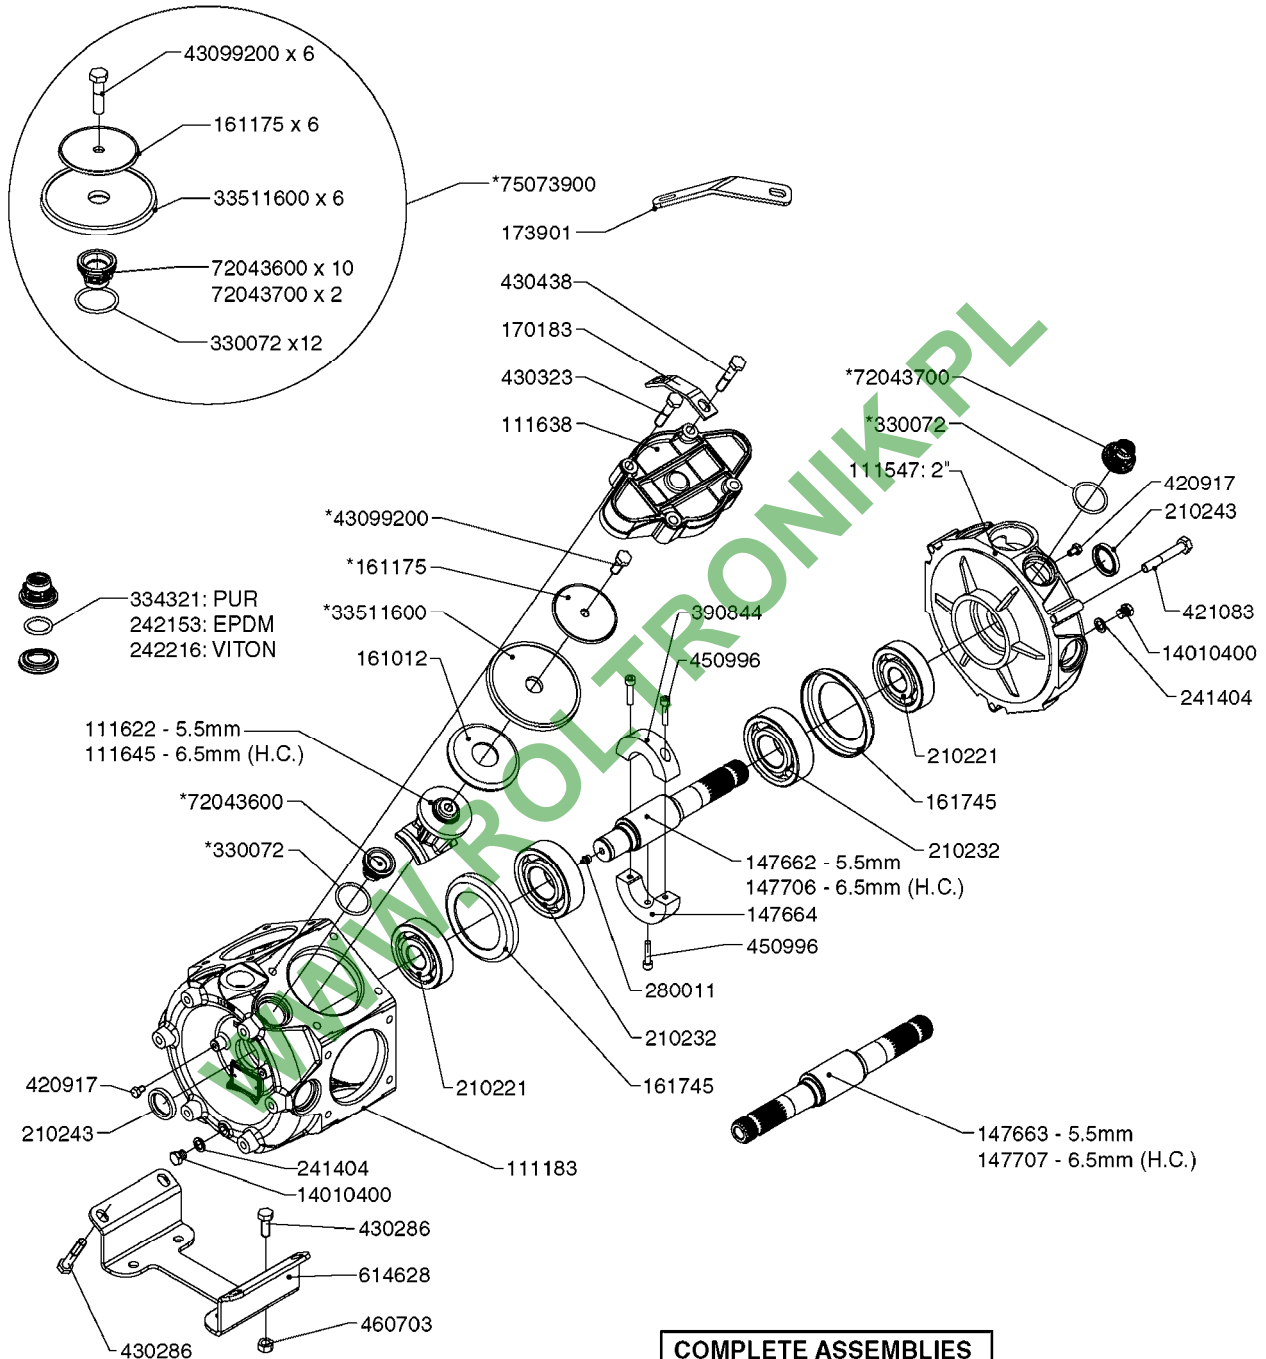

COMPLETE ASSEMBLIES
WHOLEGOODS ITEMS

COMPLETE PUMPS

- 821585 - 463/5.5 W/THROUGH SHAFT (1000 RPM)
- 821587 - 463/10 W/THROUGH SHAFT (540 RPM)
- 82169400 - 464/6.5 (1000 RPM - H.C. INLINE PORTS)
- 72293300 - 463/6.5 W/THROUGH SHAFT (1000 RPM)
- 463/12 (540 RPM H.C. OFFSET PORTS) REPLACED BY 82168700 (PAGE A0350)
- 463/6.5 (1000 RPM H.C. OFFSET PORTS) REPLACED BY 82168800 (PAGE A0350)

A0340