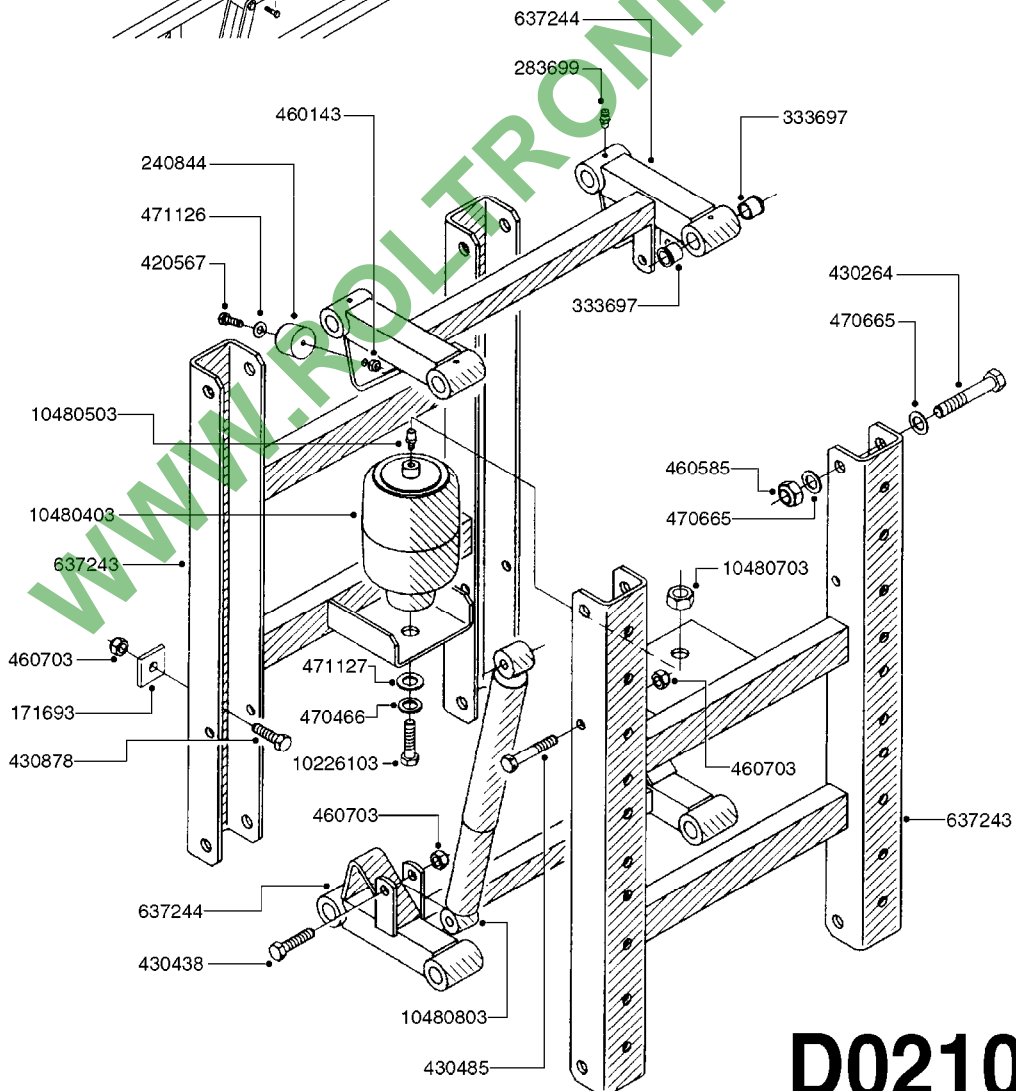

MB Air Kit (Infield): 10477203

COMPLETE ASSEMBLIES
WHOLEGOODS ITEMS