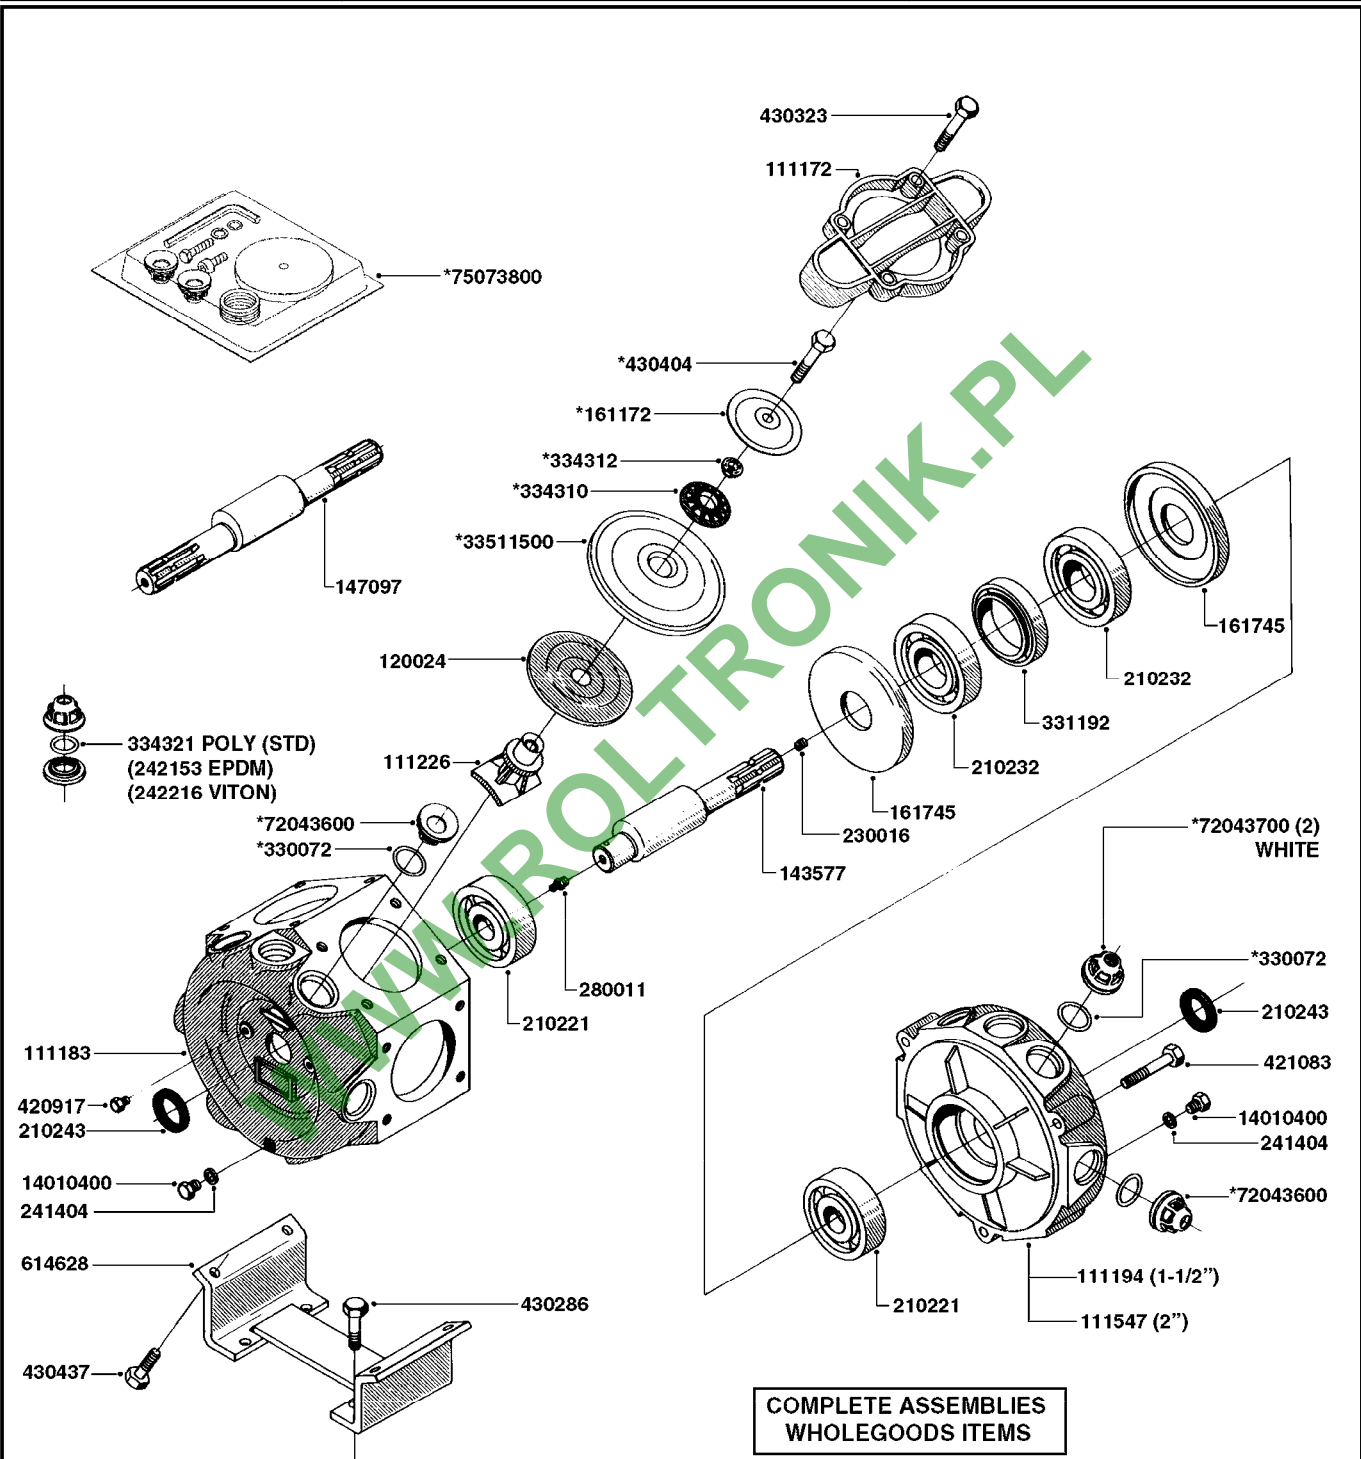

COMPLETE ASSEMBLIES
WHOLEGOODS ITEMS

COMPLETE PUMP
(NLA) REPLACED BY 464 PUMP (SEE PAGE A0350)

A0320

PUMP - 462 W/MOUNTING BASE
A0320-HIN, 01:01:16

Page 1

Date 04.11.2017 13:06

parts-n°	order qty	description
111172	1	VALVE CHAMBER 460 (PAINTED)
111183	1	PUMP CASTING 460-463 (PAINTED)
111194	1	PUMP CASTING FT.460 (PAINTED)
111226	1	CONNECTING ROD MODEL 460
111547	1	PUMP FRONT 460-463-2' (PAINT)
120024	1	DIAPHRAGM BACK DISC 1200-1300
143577	1	CRANK SHAFT F.363/462/463-10mm
147097	1	CRANK SHAFT 363-463/10 THROUGH
161172	1	DIAPHRAGM DISC F. 1203/1303
161745	1	METAL SPACER F.363/463
210221	1	BEARING BALL 6407
210232	1	BEARING BALL 6310
210243	1	SEAL OIL 35 X 47 X 7
230016	1	PLUG 1/8' BSP TYPE P
241404	1	DOWTY SEAL 1/4"
242153	1	O-RING D26X4 EPDM
242216	1	O-RING VITON F/1202/1302/462
280011	1	GREASE NIPPLE 1/8' SAE H TR
330072	1	O-RING D53.5/D45.5X4
331192	1	SPACER, MODEL 361/363
334310	1	NYLON WASHER 1202/1302/462
334312	1	PLASTIC SPACER F/462
334321	1	O-RING POLY. 34.0x26.0x4.0
420917	1	BOLT HEX 8.8 RAW M8X12 FT
421083	1	BOLT HEX 8.8 DEL M10X65
430286	1	BOLT HEX 8.8 DEL M12X30 FT
430323	1	BOLT HEX 8.8 DEL M12X60
430404	1	BOLT HEX 8.8 DEL M12X50
430437	1	BOLT HEX 8.8 RAW M12X65
460703	1	NUT HEX M12X1.75 LOCK DIN985A2 SS
614628	1	FOOT F. 46X PUMP, RED
14010400	1	PLUG 1/4" BSP
33511500	1	DIAPHRAGM 462 PUR 2006
72043600	1	VALVE FOR 462/463
72043700	1	VALVE FOR 462/463 W.VENT HOLE
75073800	1	PUMP KIT 461/462 "06"