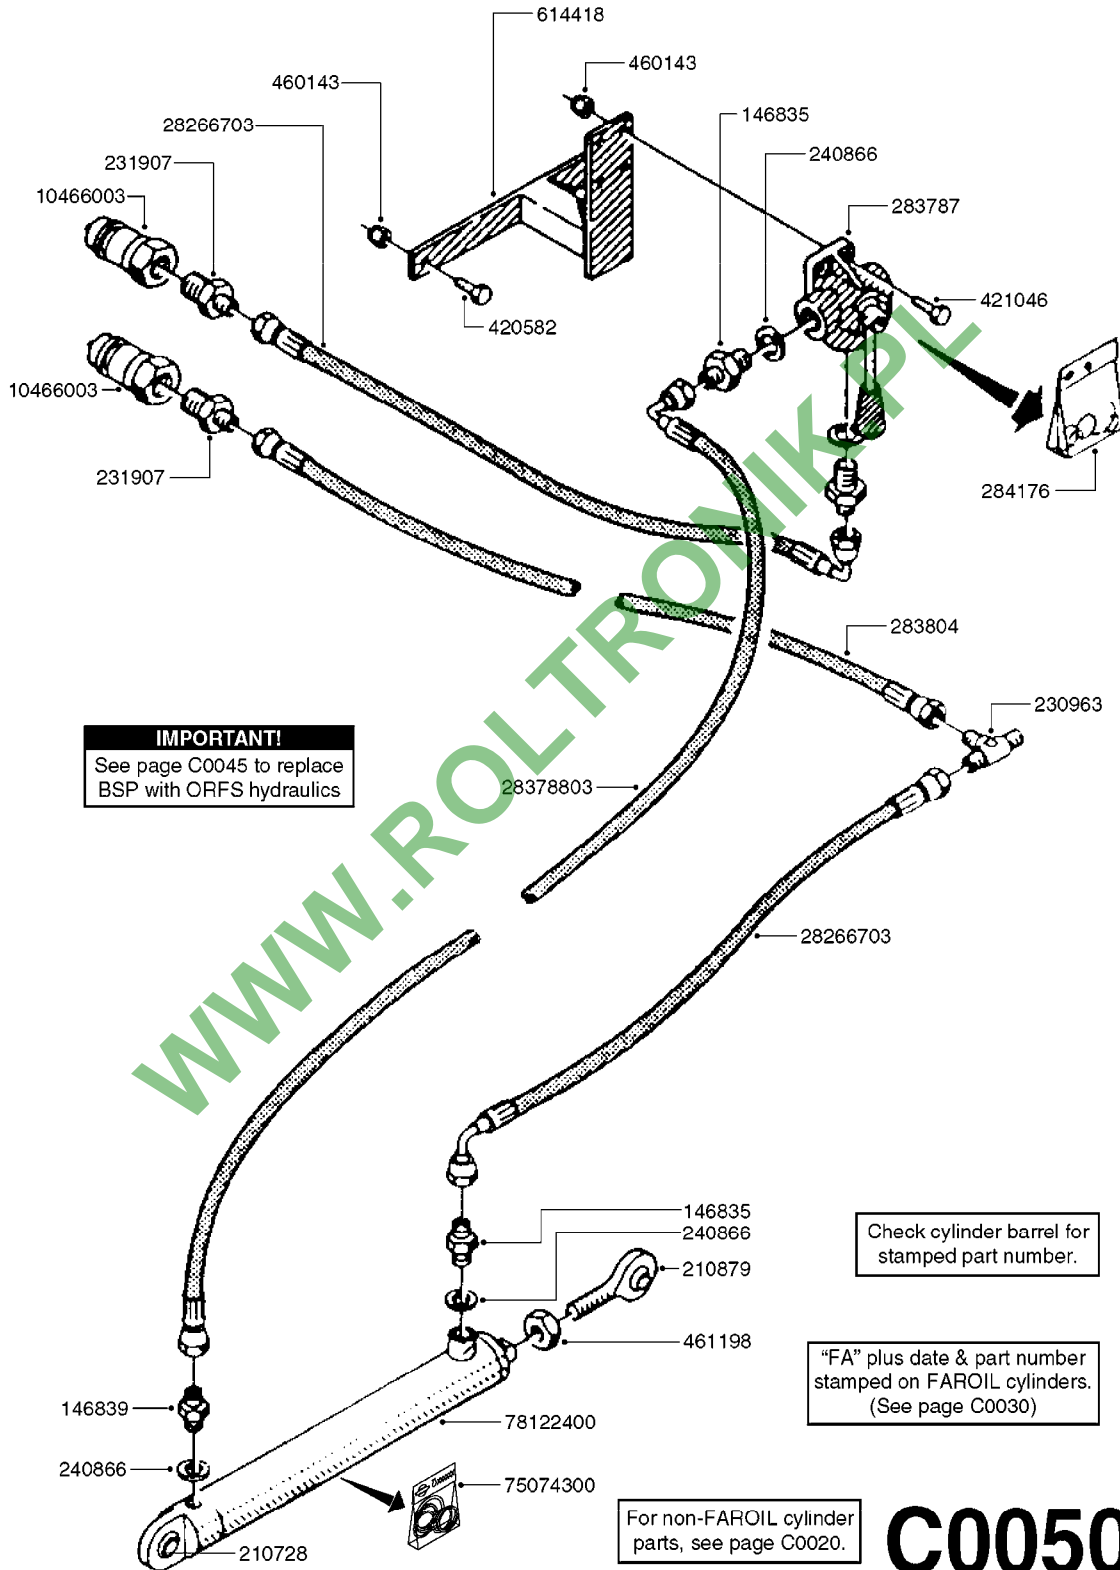

IMPORTANT!
See page C0045 to replace
BSP with ORFS hydraulics

Check cylinder barrel for
stamped part number.

"FA" plus date & part number
stamped on FAROIL cylinders.
(See page C0030)

For non-FAROIL cylinder
parts, see page C0020.

C0050

parts-n°	order qty	description
146835	1	ADAPTEUR BSP 1/4" X 3/8"
146839	1	HEX NIPPLE 1/4"X3/8" BSP 0.7MM
210728	1	BEARING F.LINK HEAD M17
210879	1	LINK HEAD M16 x D17
230963	1	TEE 1/4"M X 1/4"M X 1/4"M BSP
231907	1	HEX NIPPLE 1/4"BSP X 1/2"NPT
240866	1	DOWTYSEAL 3/8"
283787	1	VALVE HY 3 WAY F.VARIANT
283804	1	HOSE HY X 1/4 X 090.5'
284176	1	O-RINGS KIT F/HY-VALVE 283787
420582	1	BOLT HEX 8.8 DEL M8X20 FT A2
421046	1	SCREW HEX M8X25/25 A2 SS DIN933
460143	1	NUT HEX M8X1.25 LOCK DIN985A2 SS
461198	1	NUT HEX M16X2 JAMB
614418	1	BRACKET HY-VALVE
10466003	1	COUPLER PIONEER 8010-04 1/2NPT
28266703	1	HOSE HY X1/4X029.50"STR+ELB
28378803	1	HOSE HY X1/4X85.0"STR+ELB
75074300	1	SEALKIT78122000/23-25/30-32/46
78122400	1	DOUBLE CYLINDER D 40/20-300

WWW.ROLTRONIK.PL