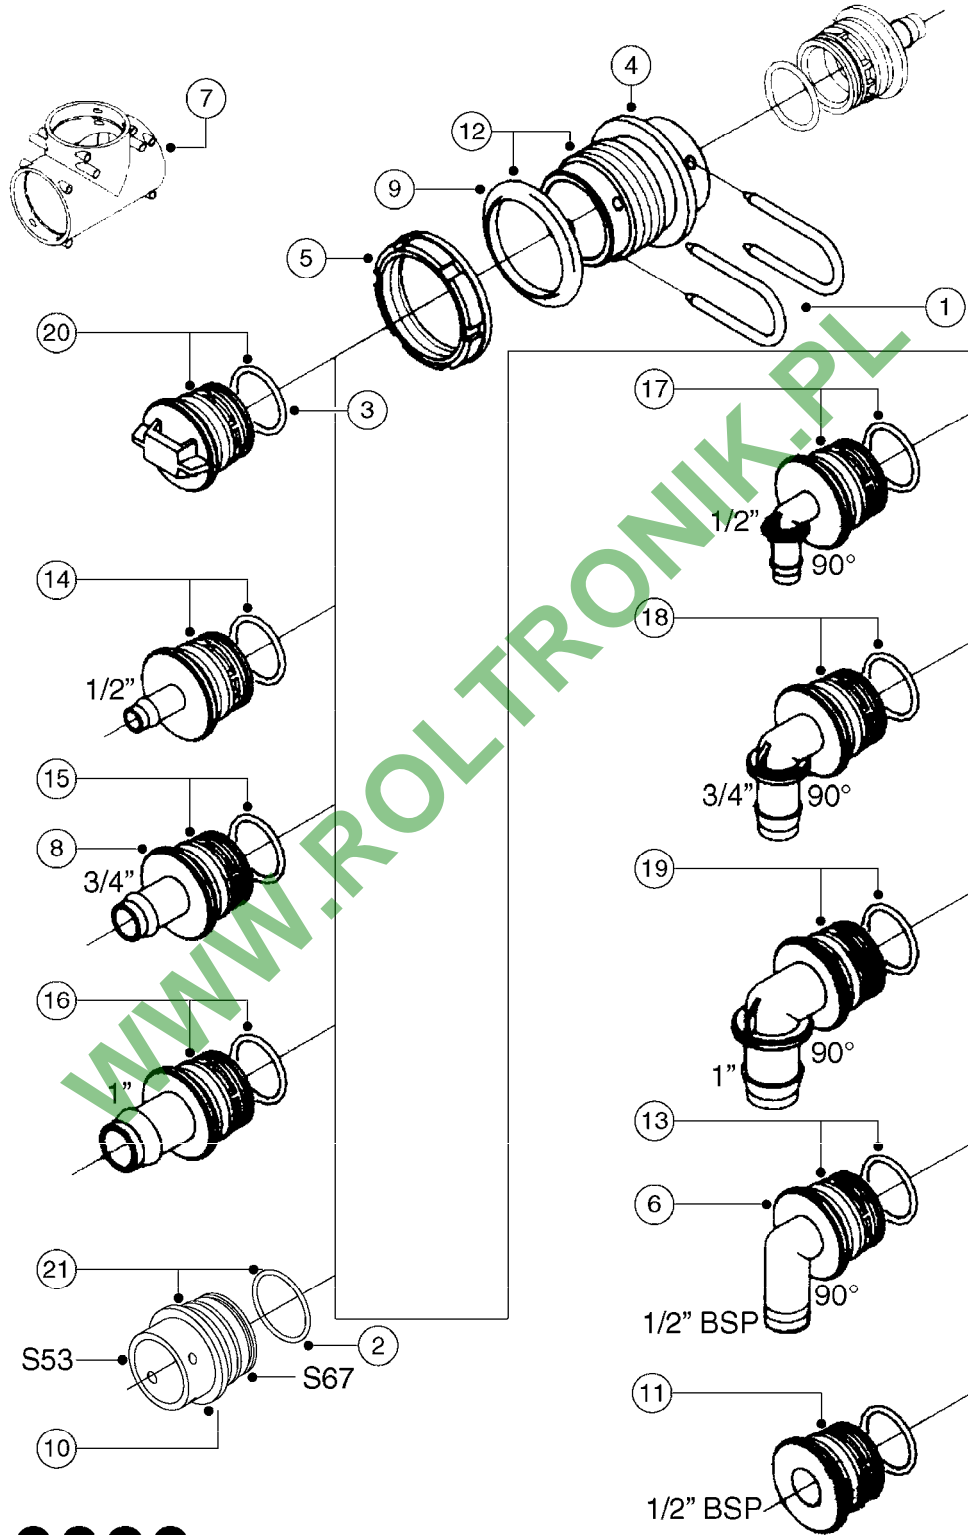

L0080

FITTINGS - S-53
L0080-HIN, 12:09:17

Page 1

Date 04.11.2017 13:07

Pos.	parts-n°	order qty	description
1	145995	1	FITT.DK S-53 FORK
2	241973	1	O-RING Ø3 X 44,2 70 SHORES NITRIL NITRIL (BLACK)
2	242353	1	O-RING D44.2X3.0 VITON F.S-67 VITON (BROWN)
3	242109	1	O-RING D32.2x3.0 NITRIL (BLACK)
3	242354	1	O-RING D32.2X3.0 VITON F.S-53 VITON (BROWN)
4	322103	1	FITT.DK S-53 BULKHEAD
5	322107	1	FITT.DK S-53 BULKHEAD NUT
6	322110	1	FITT.DK S-53 ELB. 1/2" BSP
7	322352	1	FITT.DK S-53 TEE
8	334229	1	FITT.DK S-53 STR.3/4"
9	334260	1	GASKET F. S-53 BULKHEAD
10	334564	1	FITT.DK S-67 TO S-53 ADAPTER
11	391100	1	FITT.DK S-53THREAD INS.1/2"BSP
12	726463	1	FITT.DK S53 BULKHEAD W/GASKET
13	726552	1	FIT.DK S-53X90 1/2" BSP, O-RING
14	726556	1	FITT.DK S-53 HB 1/2" W/O-RING
15	726558	1	FITT.DK S53 STR. 3/4" W.ORING
16	726559	1	FITT DK. S-53 HB 1" W/O-RING
17	726568	1	FITT.DK.S-53 HB 1/2"90 W/ORING
18	726570	1	FITT.DK S-53 ELB.3/4" W.ORING
19	726571	1	FITT.DK S-53 ELB.1", W ORING
20	726578	1	FITT.DK S53 PLUG WITH O-RING
21	728561	1	REDUCER S67M - S53F + O-RING

WWW.ROLANDONLINE.PL