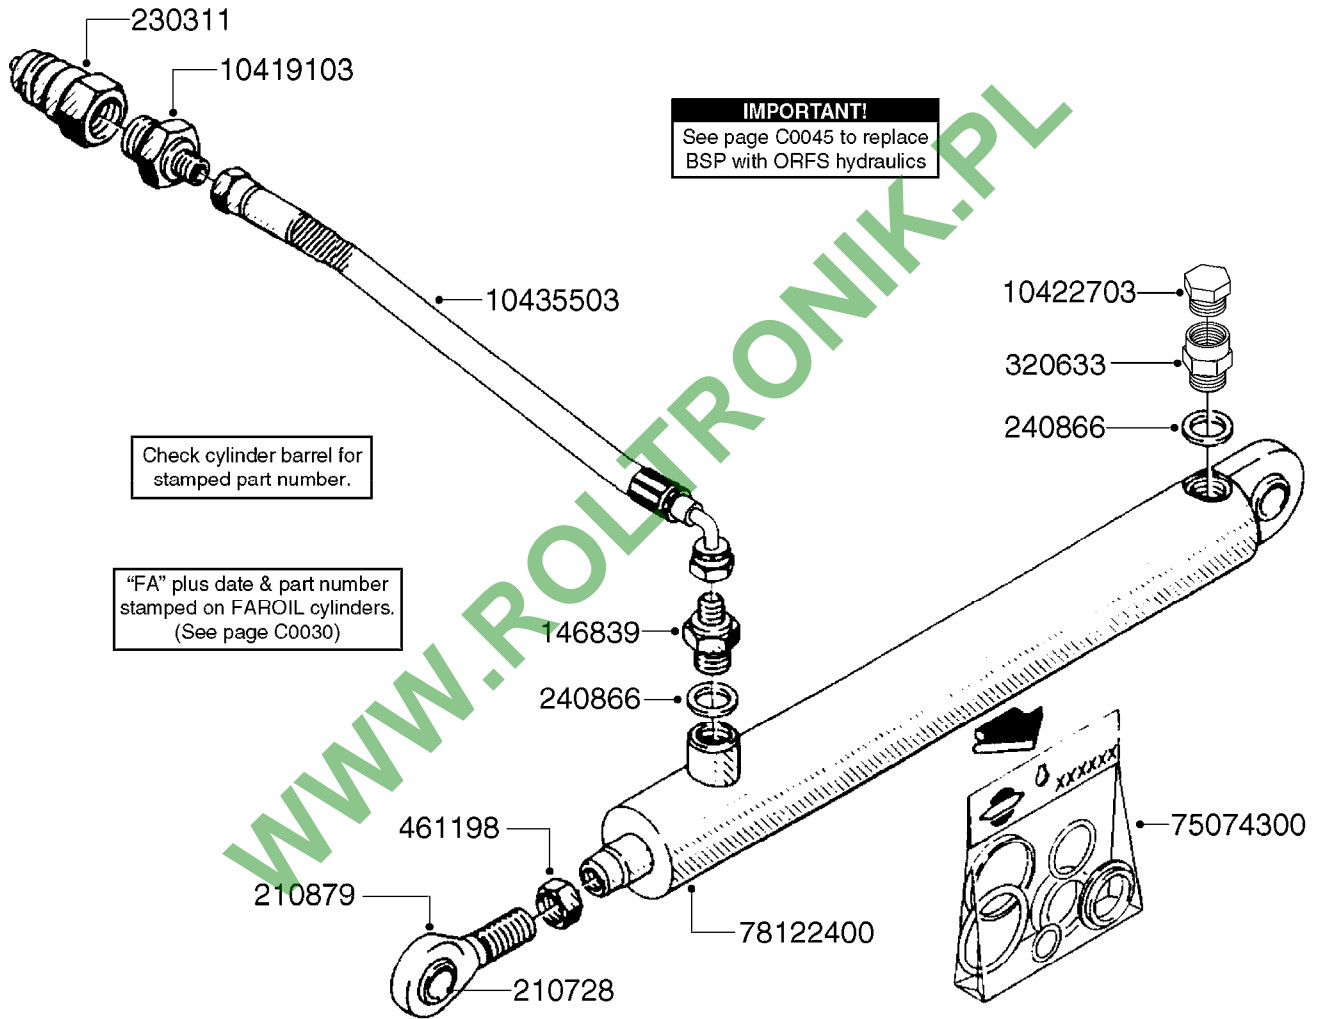

C0070

HYDRAULICS-MB BOOM WING TILT
C0070-HIN, 23:03:16

Page 1

Date 04.11.2017 13:07

parts-n°	order qty	description
146839	1	HEX NIPPLE 1/4"X3/8" BSP 0.7MM
210728	1	BEARING F.LINK HEAD M17
210879	1	LINK HEAD M16 x D17
230311	1	QUICK COUPLING 1/2"
240866	1	DOWTYSEAL 3/8"
320633	1	FITT.DK HN 3/8"M X 3/8"F BSP
461198	1	NUT HEX M16X2 JAMB
10419103	1	FITT.HY HEX RED.3/8 X 1/2
10422703	1	BREATHER FOR HY CYLINDER
10435503	1	*HOSE HY X 1/4 X 270' WITH FIT
75074300	1	SEALKIT78122000/23-25/30-32/46
78122400	1	DOUBLE CYLINDER D 40/20-300

WWW.ROLTRONIK.PL