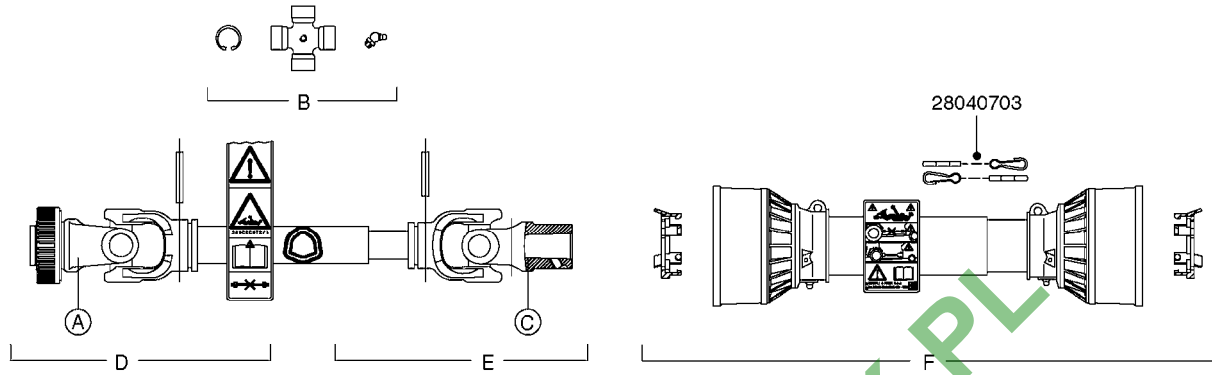

PTO	TRACTOR	IMPLEMENT	LENGTH	A	B	C	D	E	F
28020203	1-3/4" 20-SPLINE	1-3/8" 21-SPLINE	860/1313	28015703	28009403	28040603	28015803	28015903	28016003
28020303	1-3/8" 21-SPLINE	1-3/8" 21-SPLINE	860/1328	28015103	28015203	28015303	28015403	28015503	28015603
829445	1-3/8" 6-SPLINE	1-3/8" 6-SPLINE	810/1219	284041	289045	289041	28016703	28016803	289050
829446	1-3/8" 6-SPLINE	1-3/8" 6-SPLINE	810/1230	289040	284041	289040	28016203	28016303	289049
829480	1-3/8" 21-SPLINE	1-3/8" 21-SPLINE	1210/1912	28005200	289042	28005800	28006700	28007300	28008100
829482 *	1-3/8" 6-SPLINE	Ø25 CONE 3	610/912	28005400	289042	28006000	28008500	28007500	28008600
829483 *	1-3/8" 6-SPLINE	Ø30 CONE 4	610/912	28005400	289042	28006100	28008500	-	28008600
829484 *	1-3/8" 6-SPLINE	1-3/8" 6-SPLINE	610/912	28005400	289042	28006200	28008500	-	28008600
829486	1-3/8" 6-SPLINE	Ø30 CONE 4	860/1328	28005400	289042	28006100	28006900	-	28008100
829487 *	1-3/8" 6-SPLINE	1-3/8" 6-SPLINE	860/1328	28005400	289042	28006200	28006900	-	28008100
829490	1-3/8" 6-SPLINE	Ø30 CONE 4	1210/1912	28005400	289042	28006100	28006900	-	28008100
829491	1-3/8" 6-SPLINE	Ø1"	610/912	28005400	289042	28006300	28008500	28007800	28008600
829502 *	1-3/8" 6-SPLINE	1-3/8" 6-SPLINE	1210/1912	28068800	28069700	28073000	-	-	28072800

* Supplier changed in 2011 - see page A0580 for "AMA" PTO's (yellow and black shields).

A0510