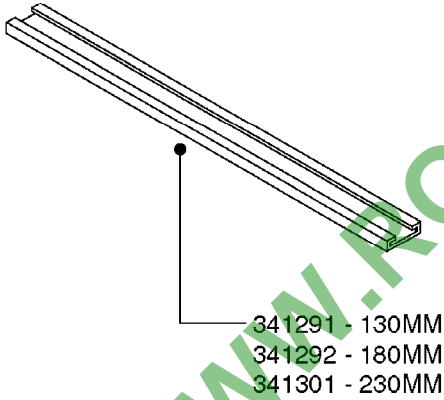

Hose Size	Pressure	Suction	Clamp Code
3/8"	28029803		6706
1/2"	28029803		6706
3/4"	28029903		6712
1"	28030003	28029903	6716
1-1/4"	28030103		6724
1-1/2"		28030103	6724
2"		28030203	235-67
2-1/2"		28030303	235-74
3"		28030403	235-82

L0130