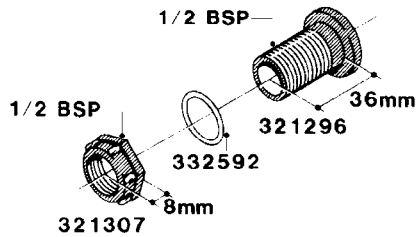

L0060

FITTINGS - BULKHEAD
L0060-HIN, 01:01:16

Page 1

Date 04.11.2017 13:07

parts-n°	order qty	description
141046	1	NUT 3/8" BSP
141341	1	NUT 1/4' BSP
240284	1	O-RING D82,5/75 X 3,5
320456	1	FITT.DK BULKHEAD 1"BSP DOUBLE
320467	1	FITT.DK BULKHEAD 1"BSP SINGLE
320471	1	FITT.DK NUT 1" BSP JAMB
320541	1	FITT.DK BULKHEAD 2-1/2'BSP SIN
320552	1	FITT.DK NUT 2-1/2' BSP JAMB
320644	1	FITT.DK ELB.3/4"HB X 1" BSP
320784	1	FITT.DK CAP 1-1/2" BSP
320795	1	FITT.DK NUT 1-1/2" BSP JAMB
320935	1	FITT.DK BULKHEAD 1/4' BSP SING
320946	1	FITT.DK BULKHEAD 3/8' BSP SING
321296	1	FITT.DK BULKHEAD 1/2" BSP SING
321307	1	FITT.DK NUT 1/2" BSP JAMB
321333	1	FITT.DK BULK 1-1/2" X 1"F BSP
330061	1	O-RING D16/D11X2,5
330072	1	O-RING D53.5/D45.5X4
330212	1	O-RING D19/D14X2.4 F.1/2"NUT
332577	1	O-RING D38/D30X4 F.1" PUR.
332592	1	O-RING D26/D20X3

WWW.ROLTRONIK.PL