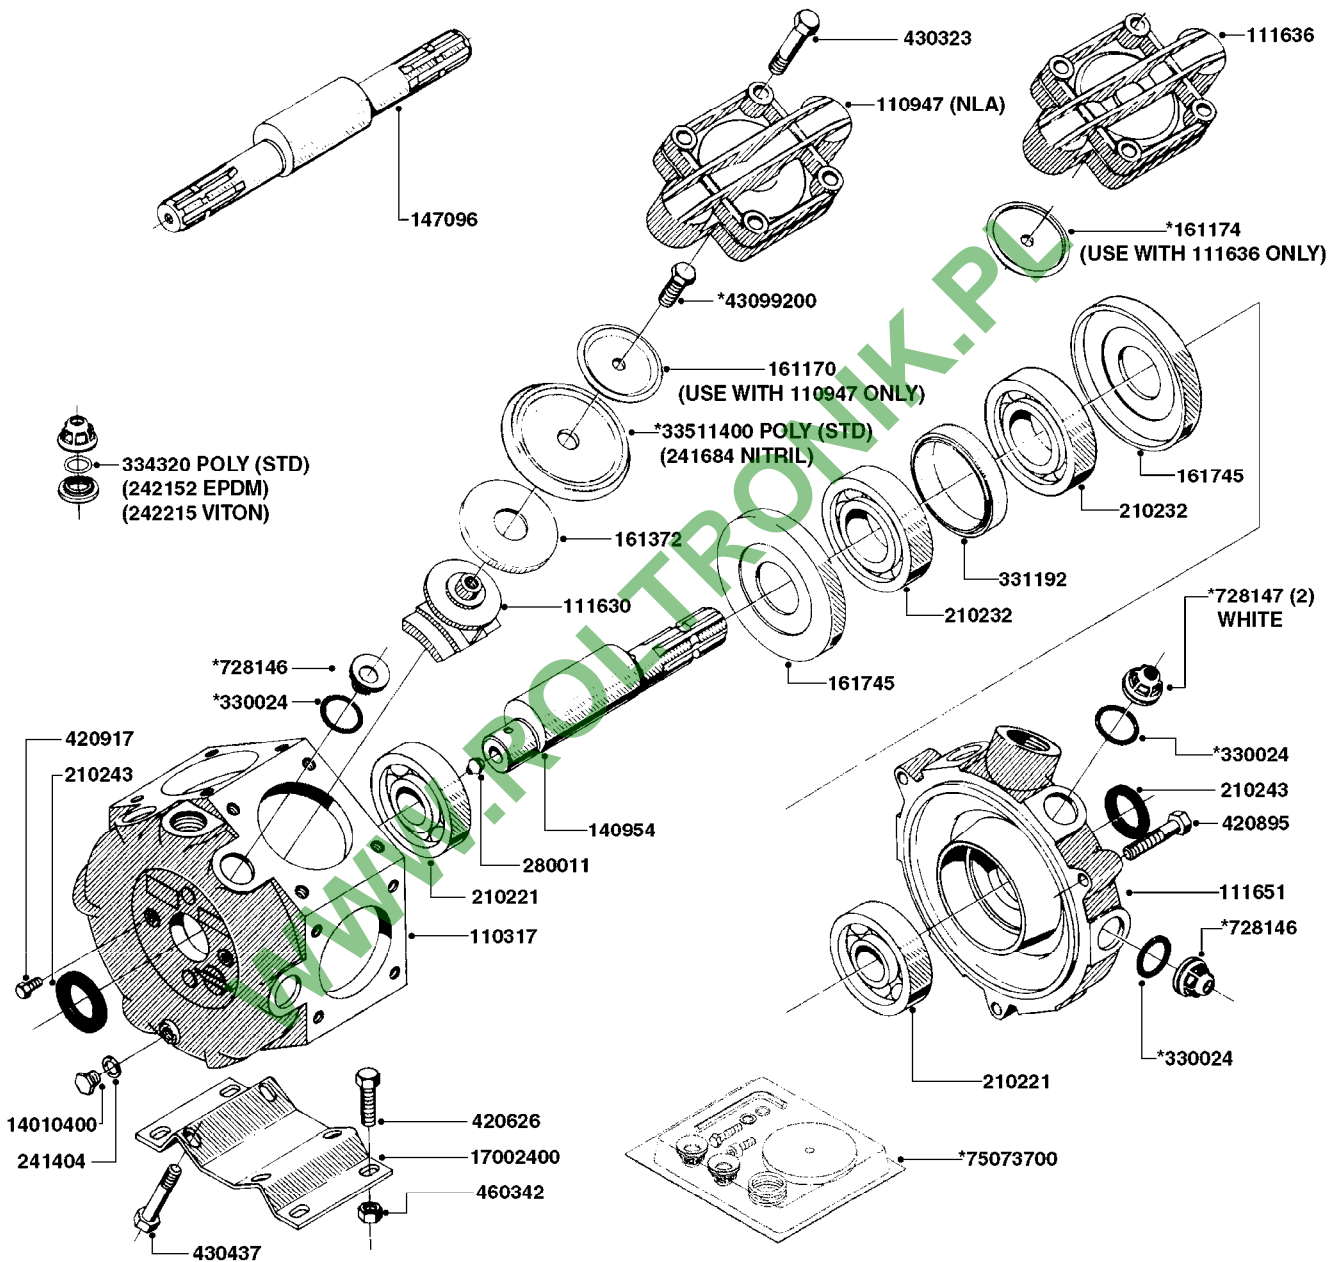

REPLACED BY 364 PUMPS
SEE PAGE A0280

A0250

PUMP - 361 W/MOUNTING BASE
A0250-HIN, 17:03:16

Page 1

Date 04.11.2017 13:06

parts-n°	order qty	description
110317	1	PUMP CASING MODEL 360/361 PNTD
110947	1	VALVE COVER MDL 361 (PAINTED)
111630	1	CONNECTING ROD 363/364-10 PUMP
111636	1	VALVE COVER 363 HEAVY DUTY
111651	1	CASTING F.363 1.5" PUMP(FRONT)
140954	1	CRANK SHAFT MODEL 360/361
147096	1	CRANK SHAFT 361/9.5 THROUGH
161170	1	DIAPH UPPER DISC, 321/361/363
161174	1	DIAPHRAGM DISC SS 361/363/364 PUMP
161372	1	DIAPHRAGM BACKING DISC,320-361
161745	1	METAL SPACER F.363/463
210221	1	BEARING BALL 6407
210232	1	BEARING BALL 6310
210243	1	SEAL OIL 35 X 47 X 7
241404	1	DOWTY SEAL 1/4"
241684	1	DEICER PARTS: DIAPHRAGM MODEL 361 NITRIL
242152	1	O-RING D18.2X3 EPDM
242215	1	O-RING D18X3 VITON
280011	1	GREASE NIPPLE 1/8' SAE H TR
330024	1	O-RING D41,1/D34.5 X 3,5
331192	1	SPACER, MODEL 361/363
334320	1	O-RING D18X3 POLYURETHANE
420626	1	BOLT HEX 8.8 DEL M10X20 FT
420895	1	BOLT HEX 8.8 RAW M10X60
420917	1	BOLT HEX 8.8 RAW M8X12 FT
430323	1	BOLT HEX 8.8 DEL M12X60
430437	1	BOLT HEX 8.8 RAW M12X65
460342	1	NUT HEX M10 DEL DIN934
728146	1	VALVE FOR 361(726890/707932)
728147	1	VALVE FOR 361 WHITE WITH HOLE
14010400	1	PLUG 1/4" BSP
17002400	1	FOOT F. 36X PUMP, RED
33511400	1	DIAPHRAGM PUMP 361/361/363/364 PUR
43099200	1	BOLT HEX SS M12 X 30 DIN933 A4
75073700	1	PUMP KIT 361/363 "06"

WWW.ELEKTRONIK.PL