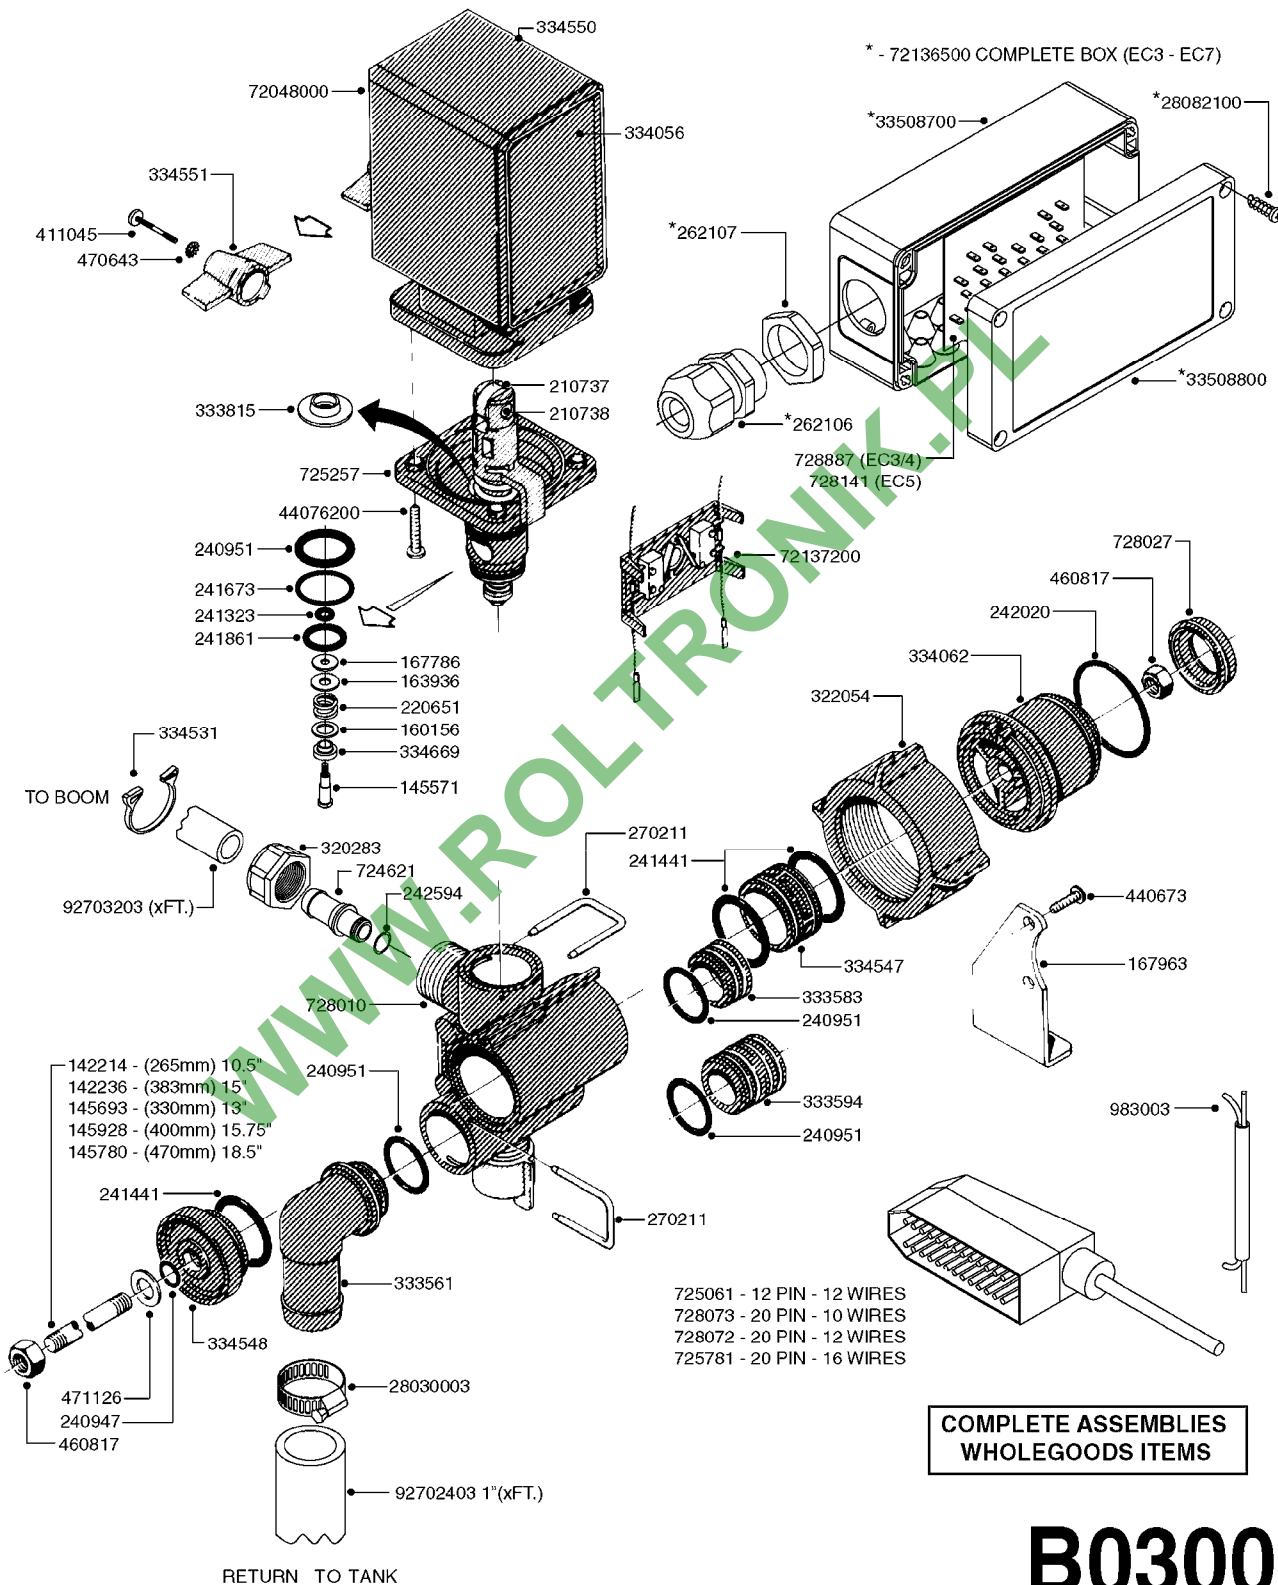

EC BOOM VALVE-ELEC.(GRN GRIP)
B0300-HIN, 01:01:16

Page 1

Date 04.11.2017 13:06

parts-n°	order qty	description
142214	1	STUD BOLT - M8X265, 3 SECTION
142236	1	STUD BOLT 8 X 381 - 8 MODULS
145571	1	STUD BOLT F/PNEUM. DISTRIBUTOR
145693	1	STUD BOLT - M8X330, 4 SECTION
145780	1	STUD BOLT - M8X470, 6 SECTION
145928	1	STUD BOLT - M8X400, 5 SECTION
160156	1	WASHER D14.1/D9.2X1 SS
163936	1	WASHER D15/D6.2X1
167786	1	WASHER D13/D4.2X1
167963	1	MOUNT BKT.F.EC BOOM SEC.
210737	1	BEARING BALL D7 RSTO 5 TN
210738	1	PIN Ø7 L16
220651	1	SPRING PRESSURE D12.5/5
240947	1	O-RING D7.3X2.4 NITRIL
240951	1	O-RING D21.2X3 NITRIL
241323	1	O-RING D5.3X2.4 NITRIL
241441	1	O-RING D29.3X3
241673	1	O-RING D22.1X1.6
241861	1	O-RING D15.3X2.4 VITON
242020	1	O-RING 39.2 X 3 VITON
242594	1	O-RING D14 X 1.78 SCH.70-EPDM
262106	1	BULKHEAD F. CABLE 6.5-14 BLACK
262107	1	NUT F. BULKHEAD CABLE BLACK
270211	1	FITT.DK S25 FORK L=37.5
320283	1	FITT.DK NUT 3/4"BSP
322054	1	UNION NUT BLACK S61 x 2
333561	1	FITT.DK ELB.1" EC RETURN
333583	1	END PIECE FOR BYPASS
333594	1	CONNECTING PIECE F. BYPASS
333815	1	DISTANCE RING
334056	1	COVER F/MOTOR HOUSE EC DIST.
334062	1	CONNECT. BRANCH F/EC OP. UNIT
334531	1	CLAMP HOSE PLASTIC 3/4"
334547	1	CONNECTING PIECE F. PRESSURE
334548	1	END COVER
334550	1	MOTOR HOUSE SECT VALVE
334551	1	GRIP F.MAN.OP.EC ON/OFF GREEN
334669	1	VALVE CONE D14/D7-SH 63 WHITE
411045	1	SCREW M4 X 16MM STAINLESS
440673	1	SCREW F.PLASTIC 5X12 SS
460817	1	NUT HEX M8 STAINLESS DIN 934
470643	1	WASHER LOCK
471126	1	WASHER, M8, Ø16/ 8.4X 1.6, SS
724621	1	FITT.DK HB 3/4"ASSY F.3/4" NUT
725061	1	CABLE - EC 12WIRE L=6000mm
725257	1	SPINDLE SECT. F/EC DISTRIBUTOR
725781	1	CONNECTING CABLE L=6000-AC 5
728010	1	DISTRIB HOUSING W/CONST PR GRN
728027	1	BUSHING WITH SEAT
728072	1	CABLE,20-PIN,6M EC/4
728073	1	CABLE,20-PIN,6M, EC/3
728141	1	CIRCUIT BOARD F.EC7 CONN. BOX
728887	1	CIRCUIT BOARD EC CONTROL
983003	1	CABLE ELEC.2X1MM WIRE BLACK EC
28030003	1	CLAMP HOSE GEAR P1" 6716
28082100	1	SCREW F. BOX LID 1/4" L=20
33508700	1	BOX BOTTOM 160X80X40 BLACK 1-HOLE
33508800	1	LID 160X80X15 BLK W/SCREWS
44076200	1	PT SCREW 50X16
72048000	1	MOTOR, DISTRIBUTION 1:300
72136500	1	UNIV. CONNECTION BOX F. EC