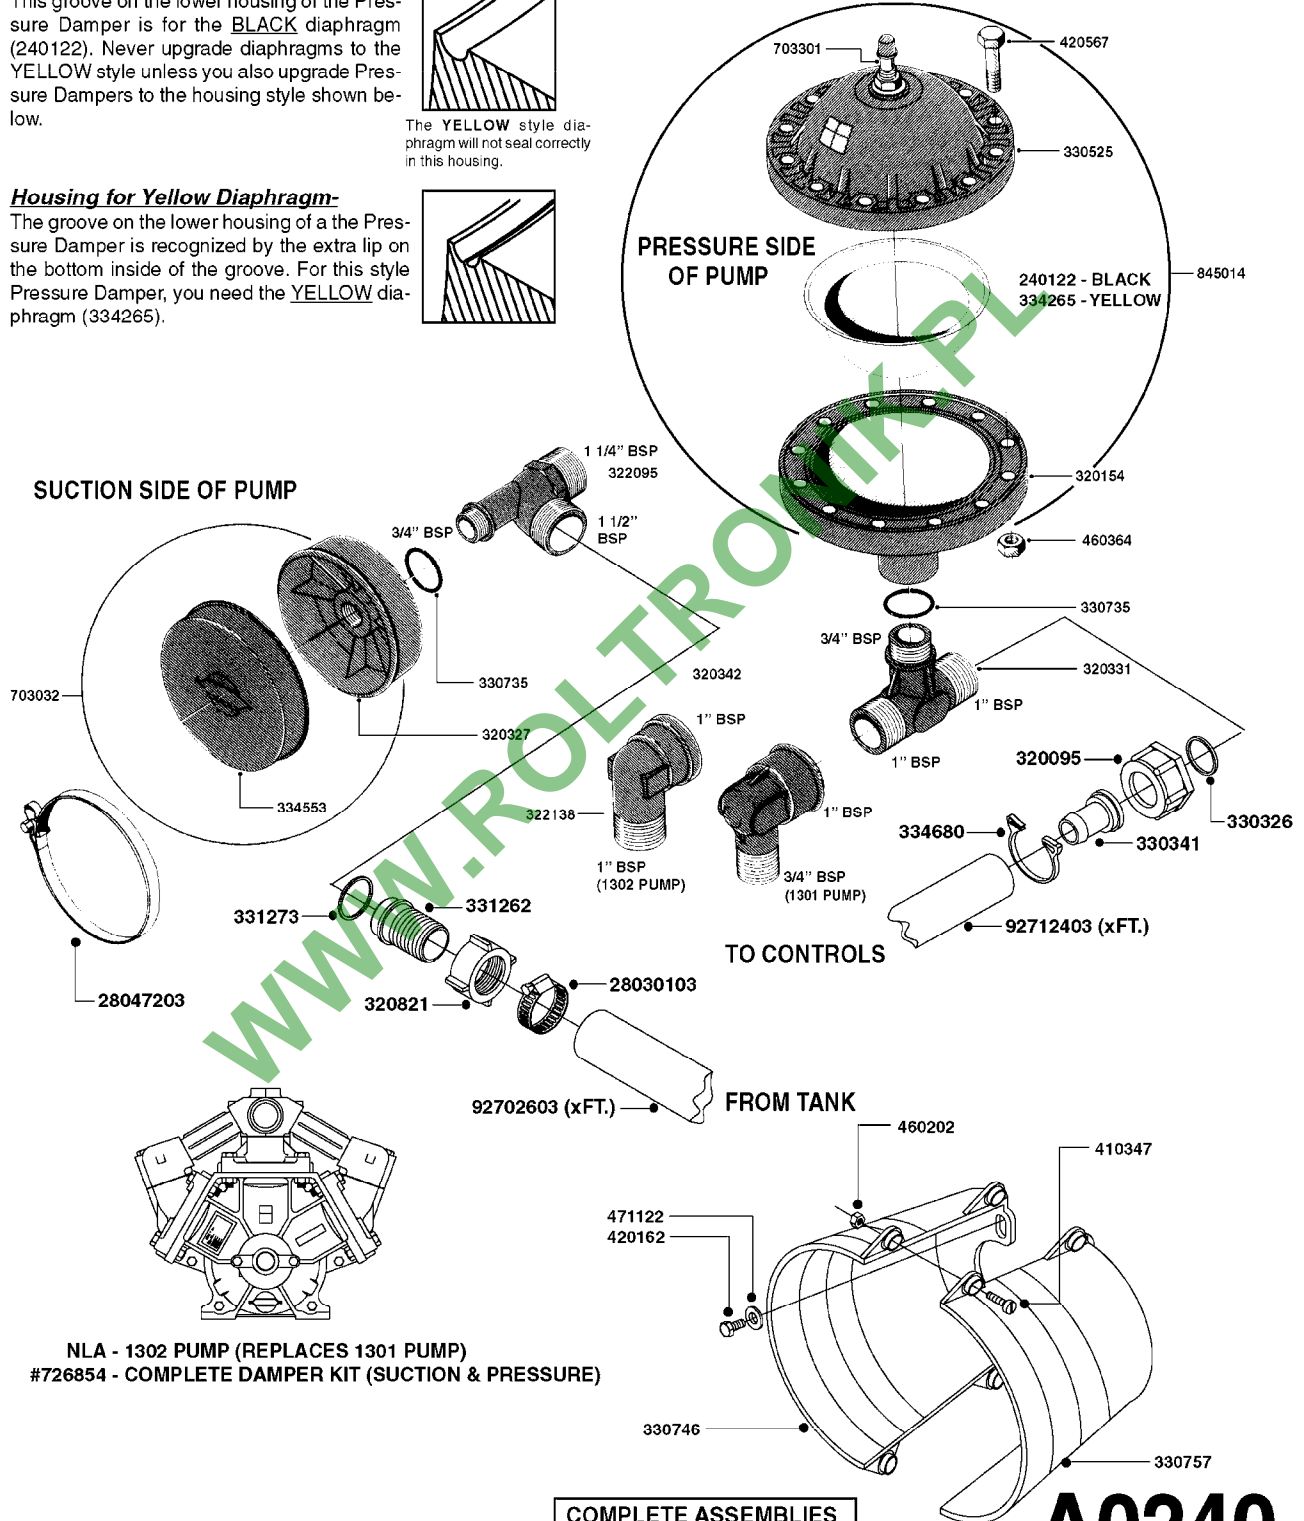

Housing for Yellow Diaphragm:

The groove on the lower housing of a the Pressure Damper is recognized by the extra lip on the bottom inside of the groove. For this style Pressure Damper, you need the YELLOW diaphragm (334265).