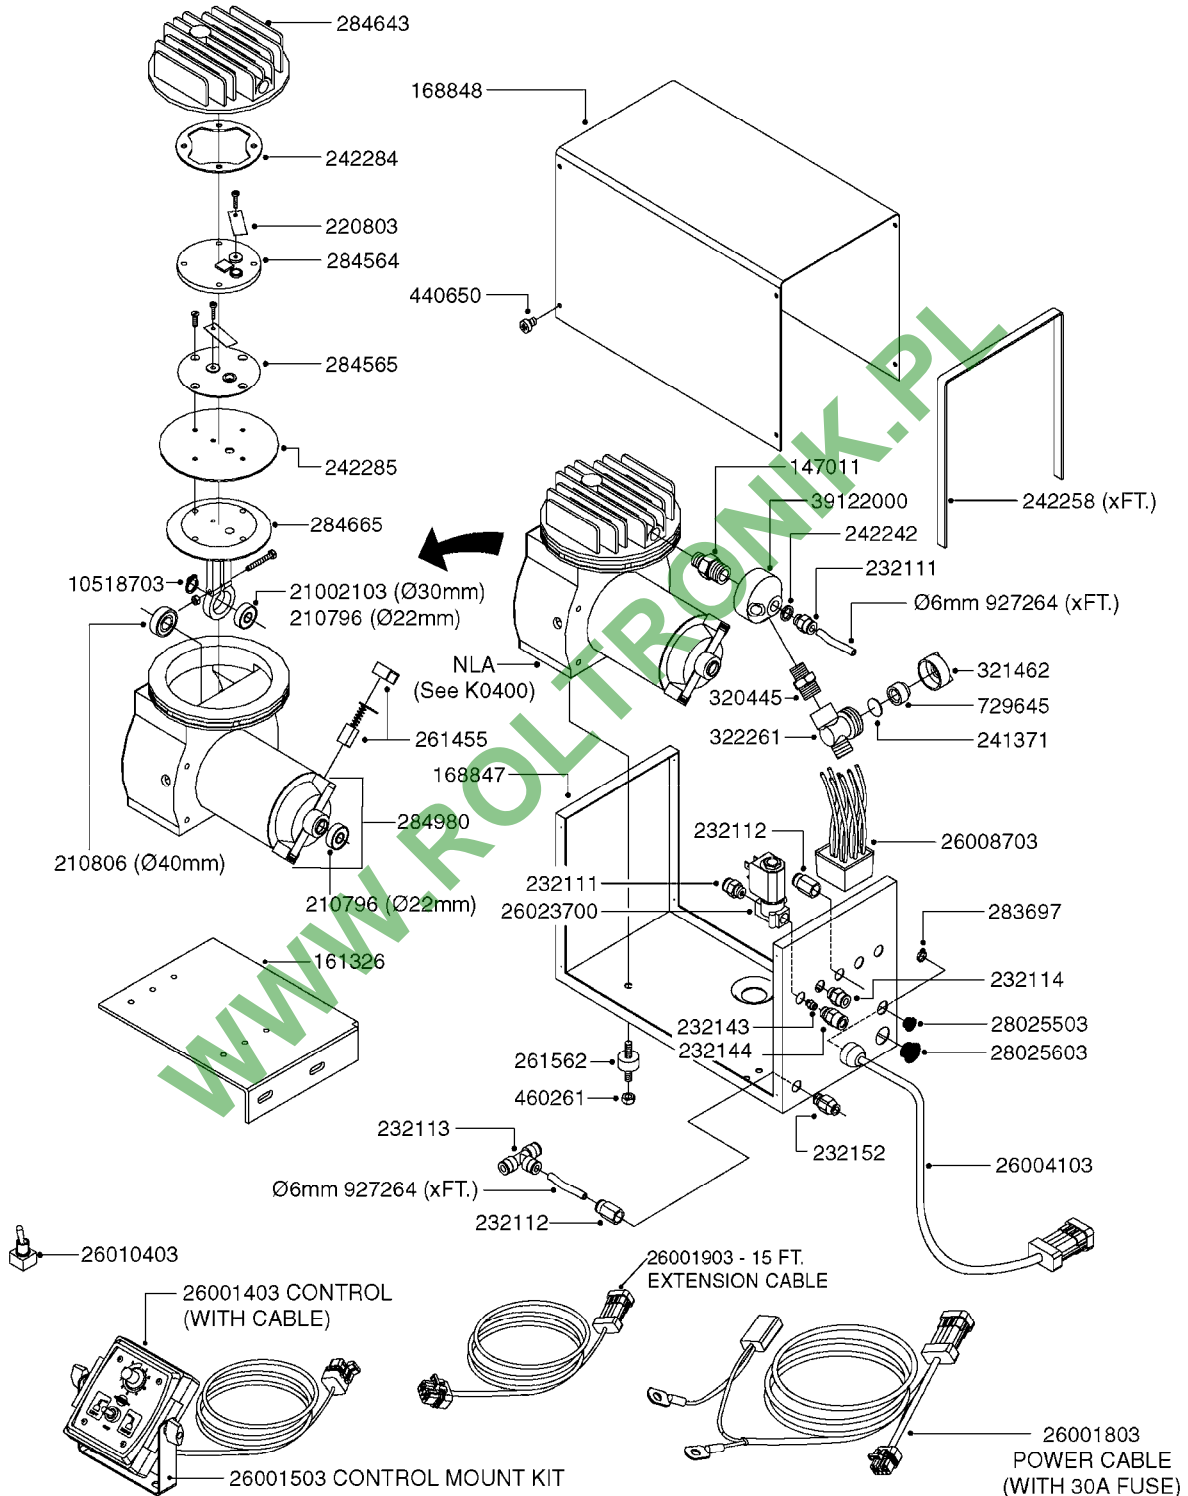

K0390

*Ø8mm 927306 (xFT.)
*Ø10mm 927330 (xFT.)

70019403 - COMPLETE ASSEMBLY

FOAM MARKER COMPRESSOR 2002
K0390-HIN, 01:01:16

Page 1
Date 04.11.2017 13:07

parts-n°	order qty	description
147011	1	HEX NIPPLE 3/8'X1/4'BSP BRASS
161326	1	MOUNT BKT. F. FOAM COMP.BOX 98
168847	1	ENCLOSURE LOWER F.MARKER
168848	1	COVER F. FOAM MARKER
210796	1	BEARING BALL D22/D8 X 7 608ZZ
210806	1	BEARING BALL D40/D17X12MM
220803	1	VALVE F. COMPRESSOR
232111	1	QUICK COUPLER 6MM X 1/8 EXT.
232112	1	QUICK COUPLER 6MM 1/8 INT.
232113	1	QUICK COUPLER 6MM T-PIECE
232114	1	COUPLER 1/8" THREADX8MM HOSE
232143	1	REDUCER 1/4'INT-1/8'EXT
232144	1	QUICK COUPLER 10MM X 1/4 EXT
232152	1	QUICK COUPLER 8MMX1/8 EXT.LONG
241371	1	DIAPHRAGM, NO-DRIP alt 241371
242242	1	O-RING F.AIR HOSE FITTING
242258	1	TRIM 3X10 SELF ADHESIVE 0012"
242284	1	HEAD GASKET F. COMPRESSOR
242285	1	DIAPHRAGM F. F/M COMP.
261455	1	BRUSH KIT-FOAM MARKER MOTOR
261562	1	RUBBER DAMPER 2XM6X25
283697	1	TIESTRAP 200MM
284564	1	PLATE F.COMPRESSOR HEAD
284565	1	PLATE F.COMPRESSOR HEAD
284643	1	COMPRESSOR HEAD F.FOAM MARKER
284665	1	CONNECTING ROD F.COMPRESSOR
284980	1	FLANGE REAR F. F.M.COMPRESSOR
320445	1	FITT.DK HN 1/4"X3/8" BSP
321462	1	CAP F.NO-DRIP ASSY.
322261	1	HOUSING F.SAFETY VALVE 3/8"
440650	1	SCREW 3.5x13 STAINLESS
460261	1	NUT HEX M6X1.00 LOCK DIN985 A2 SS
729645	1	NON-DRIP SPRING ASSY.GREEN 10
927264	1	HOSE R X PE D6/D4 X 0012"
927306	1	HOSE R X PE D8/D6 X 0012"BLACK
927330	1	HOSE R X PE D10/D8 X 012"BLACK
10518703	1	SNAP-RING OUTER 8X1
21002103	1	BEARING, 6200 2ZJEM (SKF)
26001403	1	HC FOAM MARKR CONSOLE VS3.0.00
26001503	1	HC FOAM MARKER CONSOLE MT.KIT
26001803	1	POWER CABLE
26001903	1	15' 7-PIN EXTENSION CABLE
26004103	1	FOAM MARKER CNTRL MOD CABL STD
26008703	1	FOAM MARKER CONTROL SCII
26010403	1	TOGGLE SWITCH MICRO-TRAK F.M.
26023700	1	SOLENOID VAL 12V 1/8' FLO '07
28025503	1	PLUG F.DRILLED HOLE 1/2"
28025603	1	PLUG F.DRILLED HOLE 3/4"
39122000	1	DISTR.HOUSING F.FOAM MARKER'07
70019403	1	FOAM MARKER COMPRESSOR KIT STD