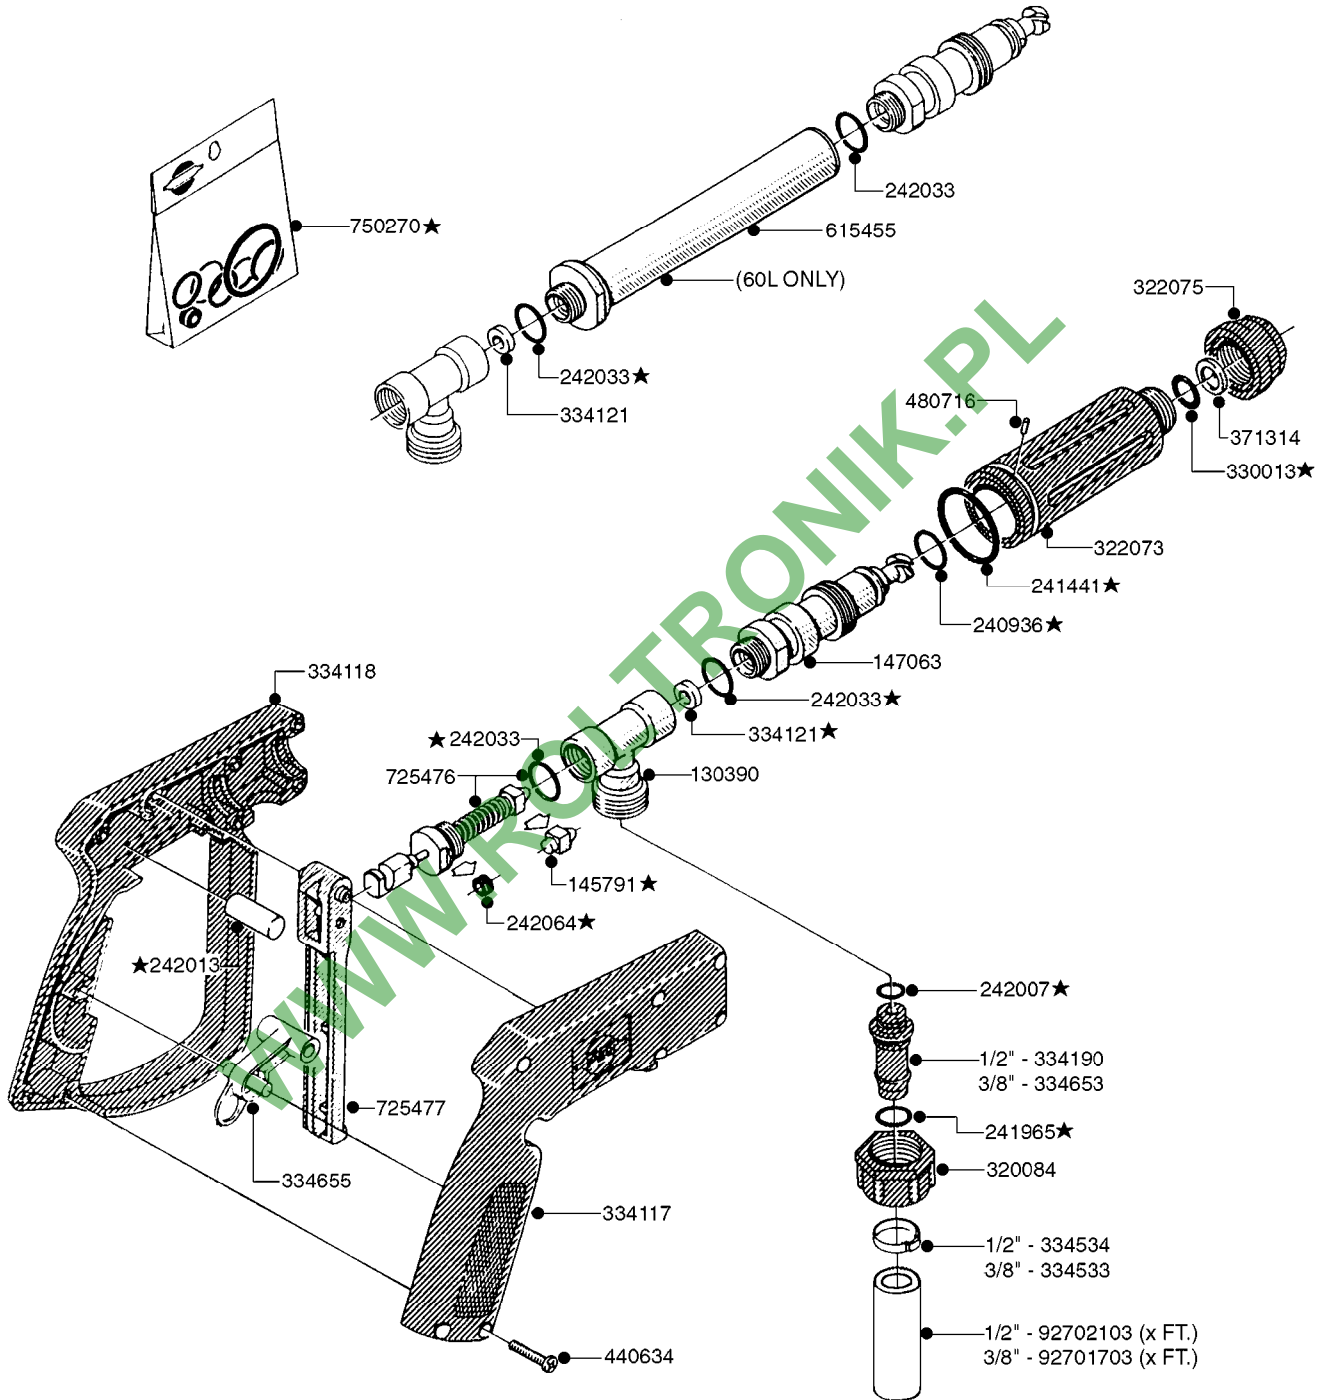

COMPLETE ASSEMBLY:
843197 - 60L
843196 - 60S

COMPLETE ASSEMBLIES
WHOLEGOODS ITEMS

K0480

HANDGUN TYPE 60S/60L POST 95
K0480-HIN, 01:01:16

Page 1

Date 04.11.2017 13:07

parts-n°	order qty	description
130390	1	TEE 3/8'X 1/2' BSP F.TYPE 60S
145791	1	CONE FOR ON/OFF
147063	1	SWIRL F.SPRAY GUN TYPE 60
240936	1	O-RING D13.3X2.4 NITRIL
241441	1	O-RING D29.3X3
241965	1	O-RING 12.1 X 1.6
242007	1	O-RING D9.1X1.6
242013	1	SPRING RUBBER F/TRIGGER
242033	1	O-RING
242064	1	SLEEVE RUBBER 3X8X4MM
320084	1	FITT.DK NUT 1/2" BSP
322073	1	HOUSING F.SWIRL TYPE 60S H.G.
322075	1	HOUSING F. NOZZLE
330013	1	O-RING D15/D10X2.5 F.3/8"NUT
334117	1	HANDLE PIECE RIGHT F.60S/60L
334118	1	HANDLE PIECE LEFT F.60S/60L
334121	1	SEAT FOR ON-OFF TYPE
334190	1	FITT.DK HB 1/2' F. PISTOL 60S
334533	1	CLAMP HOSE PLASTIC 3/8"
334534	1	CLAMP HOSE PLASTIC 1/2"
334653	1	FITT.DK HB 3/8' F.HANDGUN
334655	1	TRIGGER SAFETY F.60S/60L GUN
371314	1	NOZZLE CERAMIC 1099-20
440634	1	SCREW 5/8"
480716	1	PIN D3X6 STAINLESS
615455	1	TUBE F.LANCE TYPE 60L
725476	1	SPINDLE
725477	1	TRIGGER
750270	1	GASKET KIT F.SPRAY GUN
843196	1	GUN, MODEL 60S
843197	1	HANDGUN KIT TYPE 60 LONG
92701703	1	HOSE R X3/8" X300PSI WP X0012"
92702103	1	HOSE R X1/2" X300PSI WP X0012"

WWW.POLTRONIK.PL