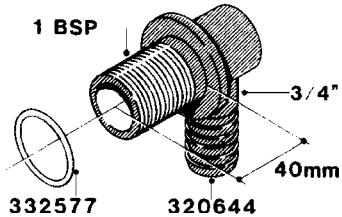

L0060

FITTINGS - BULKHEAD
L0060-HIN, 01:01:16

Page 1

Date 04.11.2017 13:07

parts-n°	order qty	description
141046	1	NUT 3/8" BSP
141341	1	NUT 1/4' BSP
240284	1	O-RING D82,5/75 X 3,5
320456	1	FITT.DK BULKHEAD 1"BSP DOUBLE
320467	1	FITT.DK BULKHEAD 1"BSP SINGLE
320471	1	FITT.DK NUT 1" BSP JAMB
320541	1	FITT.DK BULKHEAD 2-1/2'BSP SIN
320552	1	FITT.DK NUT 2-1/2' BSP JAMB
320644	1	FITT.DK ELB.3/4"HB X 1" BSP
320784	1	FITT.DK CAP 1-1/2" BSP
320795	1	FITT.DK NUT 1-1/2" BSP JAMB
320935	1	FITT.DK BULKHEAD 1/4' BSP SING
320946	1	FITT.DK BULKHEAD 3/8' BSP SING
321296	1	FITT.DK BULKHEAD 1/2" BSP SING
321307	1	FITT.DK NUT 1/2" BSP JAMB
321333	1	FITT.DK BULK 1-1/2" X 1"F BSP
330061	1	O-RING D16/D11X2,5
330072	1	O-RING D53.5/D45.5X4
330212	1	O-RING D19/D14X2.4 F.1/2"NUT
332577	1	O-RING D38/D30X4 F.1" PUR.
332592	1	O-RING D26/D20X3

WWW.ROLTRONIK.PL