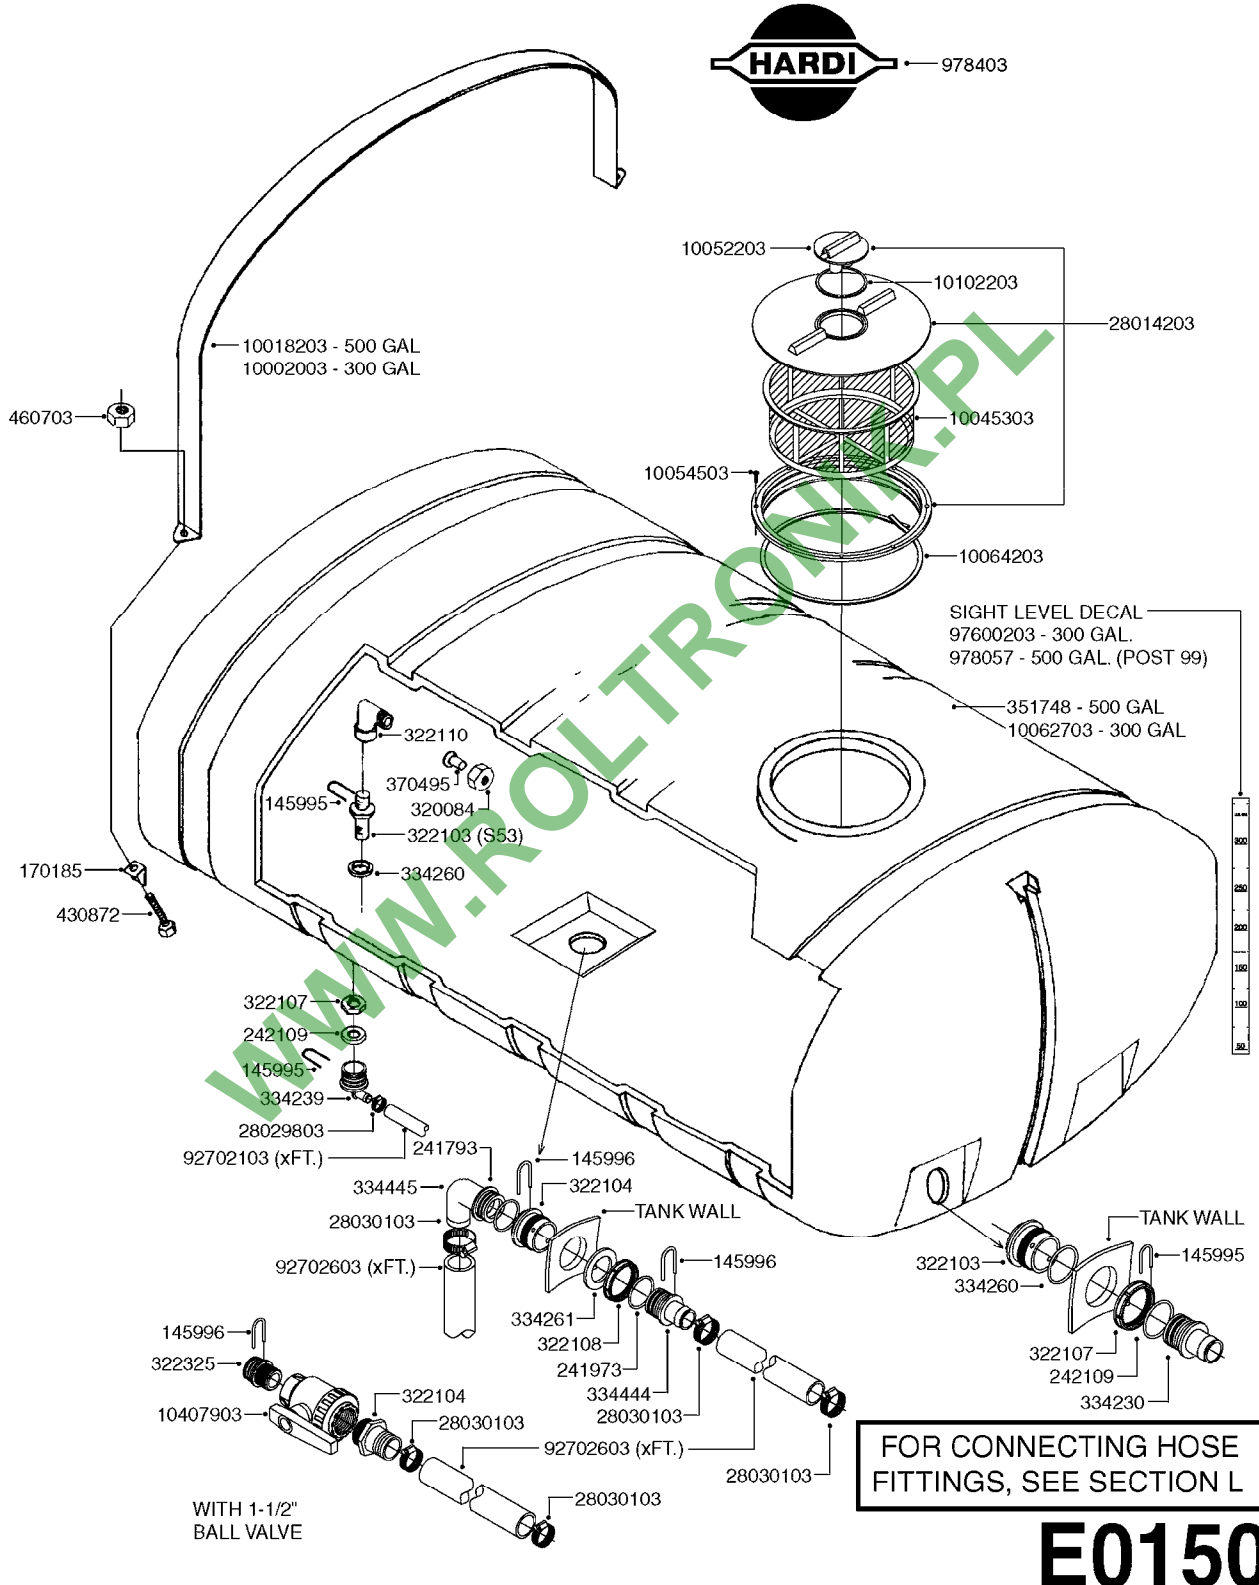

TANK - ESC 300/500
E0150-HIN, 01:01:16

Page 1

Date 04.11.2017 13:07

parts-n°	order qty	description
145995	1	FITT.DK S-53 FORK
145996	1	FITT.DK S-67 FORK
170185	1	ANGLE BRACKET F. TANKSTRAP
241973	1	O-RING Ø3 X 44,2 70 SHORES NITRIL
242109	1	O-RING D32.2x3.0
320084	1	FITT.DK NUT 1/2" BSP
322103	1	FITT.DK S-53 BULKHEAD
322104	1	FITT.DK S-67 BULKHEAD
322107	1	FITT.DK S-53 BULKHEAD NUT
322108	1	FITT.DK S-67 BULKHEAD NUT
322110	1	FITT.DK S-53 ELB. 1/2" BSP
322325	1	FITT.DK S-67 X 1-1/2" BSP LONG
334230	1	FITT.DK S-53 STR.1"
334239	1	FITT.DK S-53 ELB.1/2"
334260	1	GASKET F. S-53 BULKHEAD
334261	1	GASKET F. S-67 BULKHEAD
334444	1	HOSE TAIL S67 1"1/2 STRAIGHT
334445	1	HOSE TAIL 90° S67 1"1/2
351748	1	TANK RAW 500 GAL
370495	1	NOZZLE INJECTOR 5066-3.0
430872	1	BOLT HEX 8.8 DEL M12X100 FT
460703	1	NUT HEX M12X1.75 LOCK DIN985A2 SS
978057	1	DECAL S/G TANK 500GAL-99
978403	1	DECAL COMPANY 280 X 450
10002003	1	STRAP F. TR TANK 300 GAL.
10018203	1	TANK STRAP 500 GA.PRE'03 (92")
10045303	1	FILTER BASKET 16"
10052203	1	LID VENT ASSY
10054503	1	SCREW 3/4" SELF TAPPING
10062703	1	TANK RAW 300 GAL.84 MODEL
10064203	1	SET SEALING SPONGE 1 Ft BULK
10102203	1	GASKET F.16" LID BREATHER
10407903	1	BALL VALVE 1-1/2" MCPHEE
28014203	1	LID ASSY. (3-PC.) 16" ARAG
28029803	1	CLAMP HOSE GEAR P1/2" 6708
28030103	1	CLAMP HOSE GEAR P5/4-S1.5"6724
92702103	1	HOSE R X1/2" X300PSI WP X0012"
92702603	1	HOSE PVC SUCT GRAY 1-1/2"
97600203	1	DECAL S/G TANK 300 GAL-99