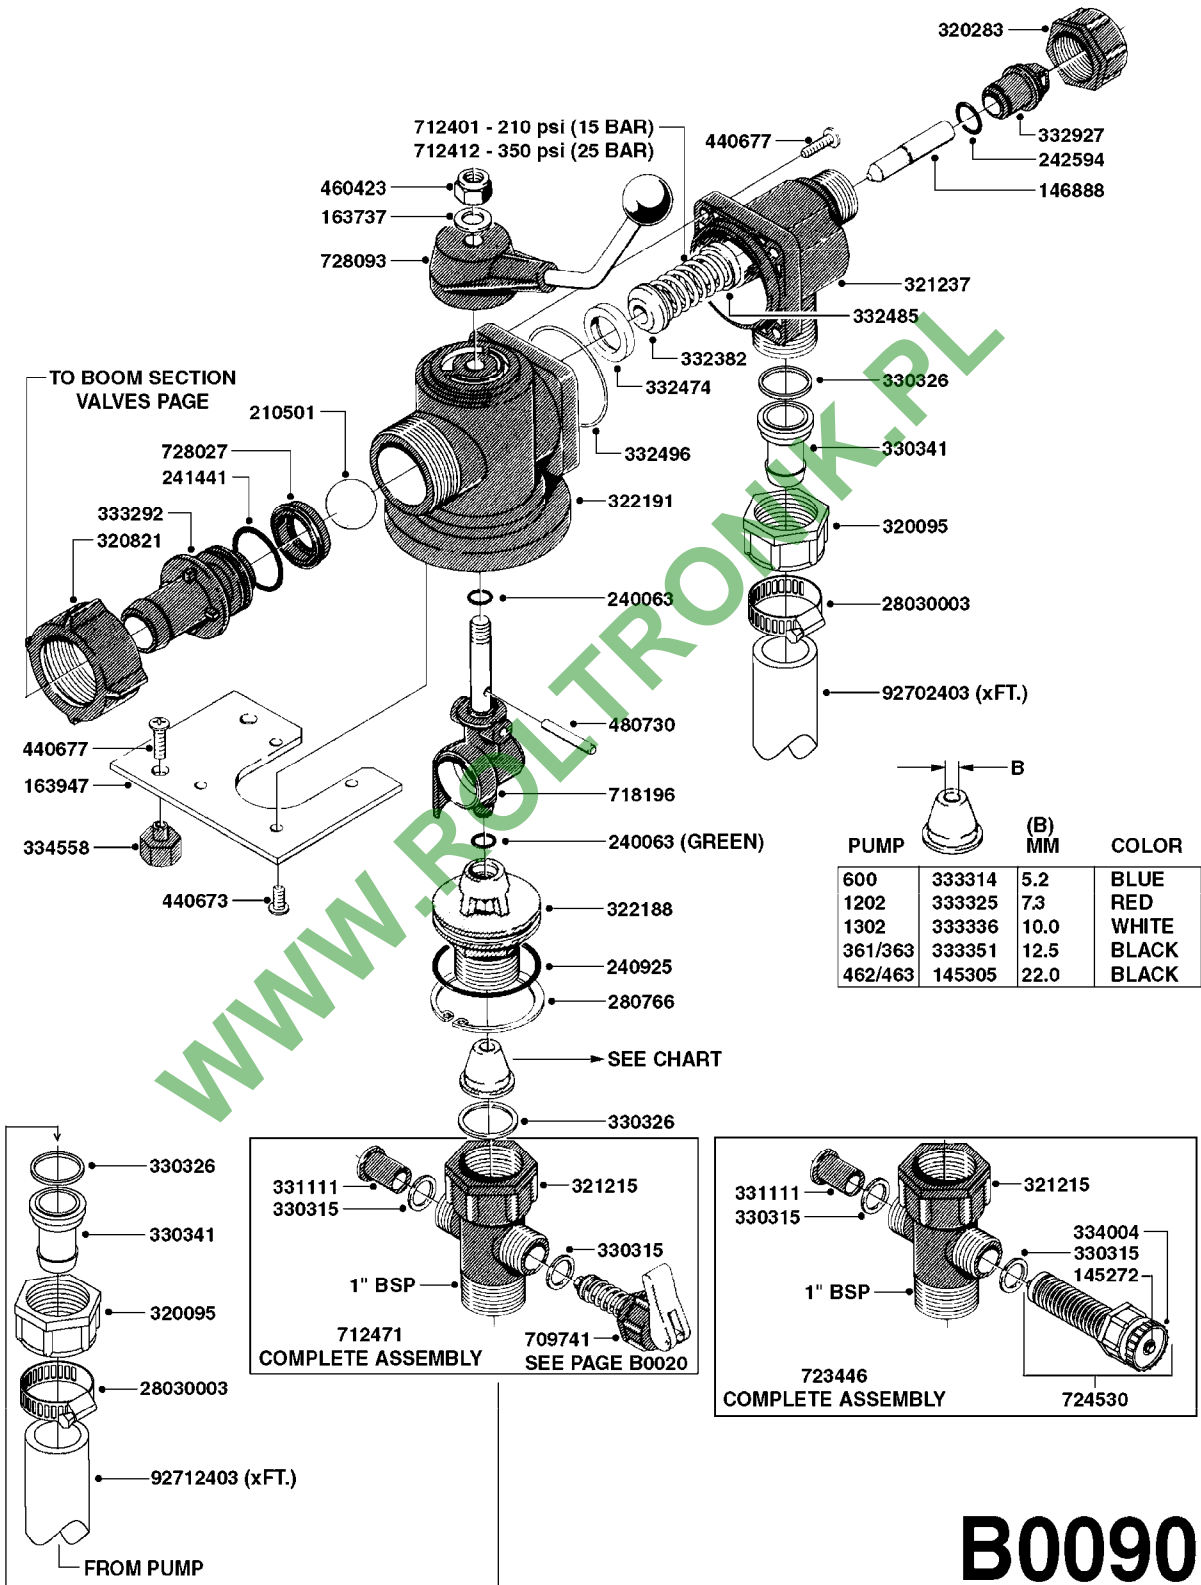

B0090

BK-180 MASTER VALVE-MAN.POST94
B0090-HIN, 30:08:16

Page 1

Date 04.11.2017 13:06

parts-n°	order qty	description
145272	1	INSERT F.AGIT.THUMBWHEEL BRASS
145305	1	NOZZLE F.OP.UNIT PUMP 462
146888	1	PIN 10 X 57MM STAINLESS
163737	1	WASHER D15.5/D10.5X1
163947	1	FITTING FOR BK 180
210501	1	BALL PLASTIC D25
240063	1	O-RING D14.1/9.3 X 2.4
240925	1	O-RING D49.5X3 NITRIL
241441	1	O-RING D29.3X3
242594	1	O-RING D14 X 1.78 SCH.70-EPDM
280766	1	SNAP-RING INNER 55X2 DIN 472
320095	1	FITT.DK NUT 1" BSP
320283	1	FITT.DK NUT 3/4"BSP
320821	1	FITT.DK NUT 1-1/2" BSP
321215	1	FITT.DK HOUSING F. AGITATION
321237	1	PRESSURE REGULATOR HOUSE BK180
322188	1	BOTTOM PIECE F.BALL EC
322191	1	HOUSING F.BALL (OPERATING UNIT)
330315	1	O-RING D18.4/D13X.6
330326	1	O-RING D30/D24X2 F.1"NUT
330341	1	FITT.DK HB 1" F. 1" NUT
331111	1	VALVE SEAT FOR 1/2" DISTRIBUT.
332382	1	VALVE CONE D25,7
332474	1	SEAT FOR OPERATING UNIT BALL
332485	1	SPRING GUIDE
332496	1	O-RING D58/54X2
332927	1	PLUG F. NOZZLE TUBE 3/4'
333292	1	FITT.DK HB 1"O'RING F.1-1/2"
333314	1	NOZZ.RESTRICTOR 600 BLUE
333325	1	NOZZ.RESTRICTOR 1202 RED
333336	1	NOZZ.RESTRICTOR 1302 WHITE
333351	1	NOZZ.RESTRICTOR 361 BLACK
334004	1	WHEEL F.AGITATION W/O INSERT
334558	1	NUT HEX PLASTIC INSERT
440673	1	SCREW F.PLASTIC 5X12 SS
440677	1	SCREW F. PLASTIC 5X20 SS
460423	1	NUT HEX M10X1.50 LOCK DIN985A2 SS
480730	1	PIN ROLL 5X30 STAINLESS STEEL
709741	1	VALVE ASSY. 1/2" FLIP LEVER
712401	1	RELIEF VALVE ASSY. 12BAR
712412	1	RELIEF VALVE ASSY. 25BAR
712471	1	AGITATION VALVE ASSY. ON/OFF
718196	1	BALL VALVE HOUSING ASSEMBLY
723446	1	AGITATION VALVE ASSY. ADJUST.
724530	1	THUMB WHEEL FOR AGITATION
728027	1	BUSHING WITH SEAT
728093	1	HANDLE WITH BALL
28030003	1	CLAMP HOSE GEAR P1" 6716
92702403	1	HOSE PVC SUCT GRAY 1"
92712403	1	HOSE R X1" X300PSI WP X0012"