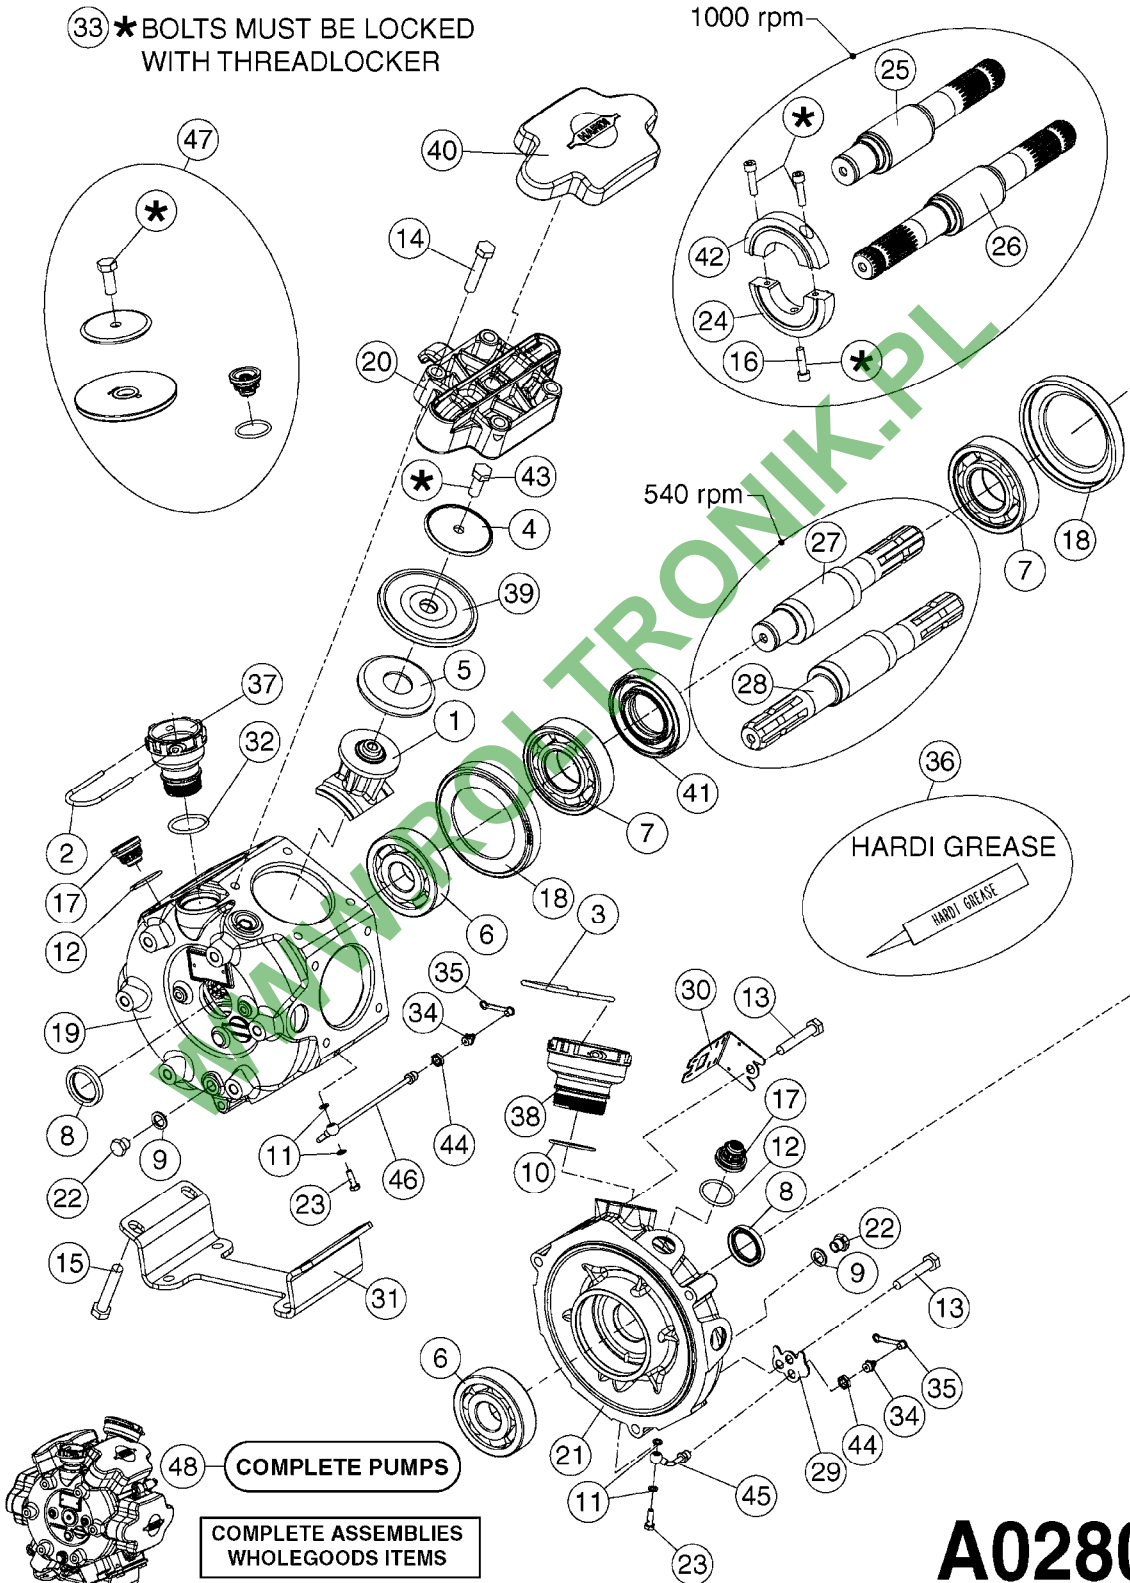

33 * BOLTS MUST BE LOCKED WITH THREADLOCKER

1000 rpm

540 rpm

PUMP - 364 540/1000 RPM
A0280-HIN, 21:02:17

Page 1
Date 04.11.2017 13:06

Pos.	parts-n°	order qty	description
1	111622	1	CONNECTING ROD 463/5.5MM
1	111628	1	CONNECTING ROD 363/5.5 PUMP
1	111629	1	CONNECTING ROD 363/364-7 PUMP
1	111630	1	CONNECTING ROD 363/364-10 PUMP
2	145996	1	FITT.DK S-67 FORK
3	145997	1	FITT.DK S-93 FORK
4	161174	1	DIAPHRAGM DISC SS 361/363/364 PUMP
5	161372	1	DIAPHRAGM BACKING DISC,320-361
6	210221	1	BEARING BALL 6407
7	210232	1	BEARING BALL 6310
8	210243	1	SEAL OIL 35 X 47 X 7
9	241404	1	DOWTY SEAL 1/4"
10	242225	1	O-RING D45.0 X 4.0 RUBBER
11	242374	1	WASHER Ø10/Ø6X1 COPPER
12	330024	1	O-RING D41,1/D34.5 X 3,5
13	420895	1	BOLT HEX 8.8 RAW M10X60
14	430312	1	BOLT HEX 8.8 RAW M12X60
15	430437	1	BOLT HEX 8.8 RAW M12X65
16	450995	1	BOLT ALLEN M8X30 DIN 912 RAW
17	728146	1	VALVE FOR 361(726890/707932)
18	11171900	1	CONROD RING 364/464 MACHINED
19	11172000	1	PUMP HOUSE 364 MACHINED 5/4" BSP RED
20	11172800	1	VALVE COVER 363/364 MACHINED RED
21	11173200	1	FRONTPART 364, 1½" BSP RED
22	14010400	1	PLUG 1/4" BSP
23	14120400	1	BANJOBOLT M6 X 19
24	14120700	1	COUNTERWEIGHT 364/464-1000
25	14137300	1	CRANKSHAFT 364/464-5.5 1000
26	14137900	1	CRANKSHAFT 364/464-5.5 GG 1000
27	14137600	1	CRANKSHAFT 364/464-10
28	14138200	1	CRANKSHAFT 364/464-10 GG
29	16382900	1	GREASE NIPPLE PLATE, 364
30	16390600	1	BRACKET FOR RPM SENSOR
31	17002400	1	FOOT F. 36X PUMP, RED
32	24266600	1	O-RING D 38,0 X 4,0 70SH.NITR
33	28045503	1	LOCTITE 262 .5ML (.017oz.)
34	28163300	1	GREASE NIPPLE H1 M6X1 DIN 7412
35	28163400	1	CAP F. GREASENIPPLE YELLOW M6X1
36	28164600	1	HARDI PUMP GREASE S3 V550L 1
37	32242200	1	FITTING S67 5/4" KON. RG 2014
38	32242300	1	NIPPLE S93 1,5' KON.RG 2014
39	33511400	1	DIAPHRAGM PUMP 361/361/363/364 PUR
40	33524300	1	COVER PLASTIC 364 PUMP
41	33527200	1	GREASE SPLIT 364/464
42	39136200	1	HALFPART 364/464-1000
43	43099200	1	BOLT HEX SS M12 X 30 DIN933 A4
44	46134000	1	NUT HEX M10x1 H=2.3 NV=14 ELZIN
45	61096800	1	BANJOTUBE SHORT 364 COMPL.
46	61096900	1	BANJOTUBE LONG 364 COMPL.
47	75585900	1	PUMP KIT 364
48	82168100	1	PUMP 464-5.5 THROUGH SHAFT 1000RPM
48	82169500	1	PUMP 364-5.5-MED-1000
48	82169700	1	PUMP 364-5.5-MOD2-1000-OSP
48	82170000	1	PUMP 364-10-STD-540 FK
48	82170300	1	PUMP 364-10-MOD-540-GG THROUGH SHAFT
48	82170400	1	PUMP 364-10-MOD-540-OSP