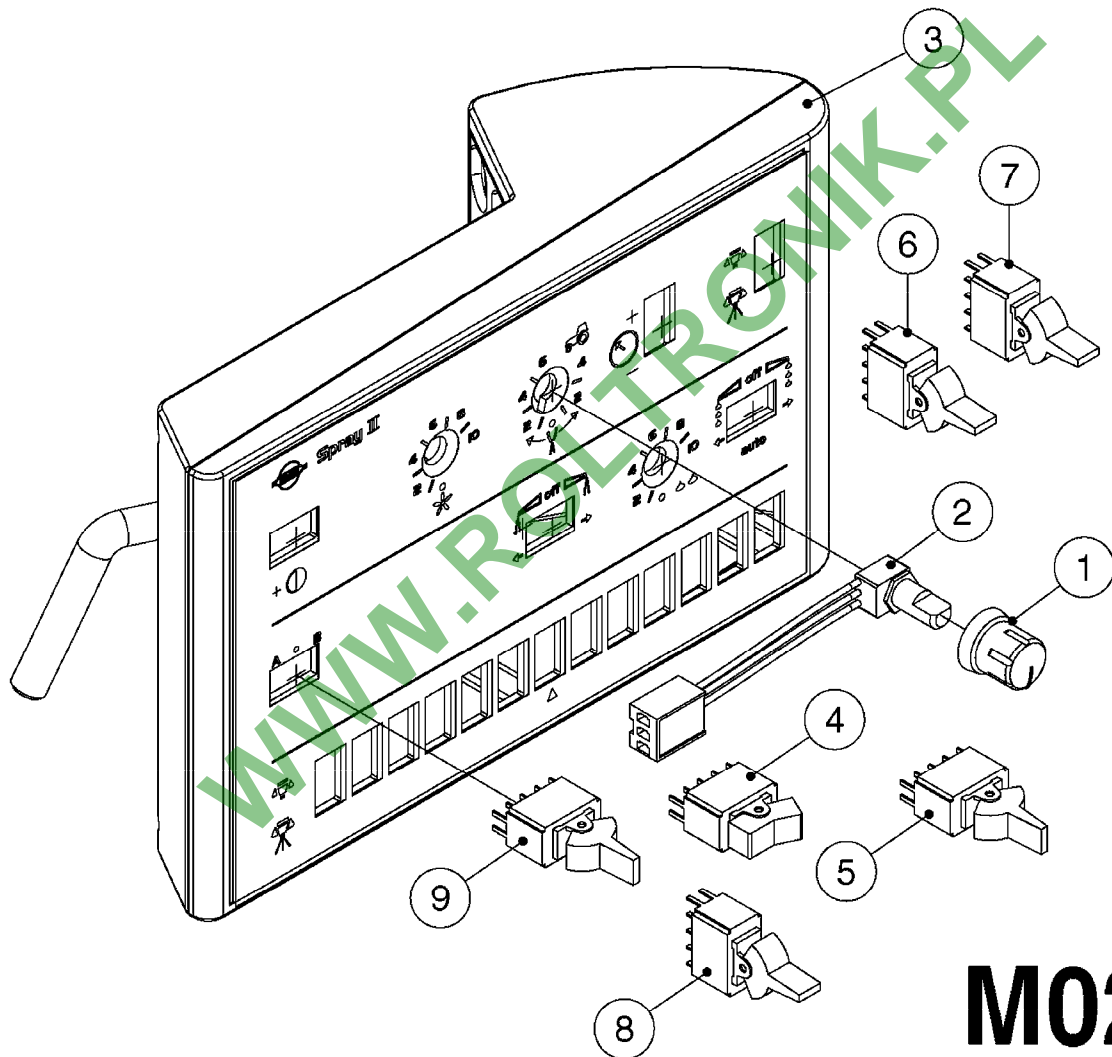

M0200

SPRAYBOX II
M0200-HIN, 23:06:16

Page 1

Date 04.11.2017 13:08

Pos.	parts-n°	order qty	description
1	26000400	1	KNOB F.FOAM ADJUST HC5500
2	26005300	1	POT.METER F. SPRAYBOX II
3	26010200	1	CONTROL BOX 2SEC, SPRAY BOX II
3	26010300	1	CONTROL BOX 3SEC, SPRAY BOX II
3	26010400	1	CONTROL BOX 4SEC, SPRAY BOX II
3	26010500	1	CONTROL BOX 5SEC, SPRAY BOX II
3	26010600	1	CONTROL BOX 6SEC, SPRAY BOX II
3	26010700	1	CONTROL BOX 7SEC, SPRAY BOX II
3	26010800	1	CONTROL BOX 8SEC, SPRAY BOX II
3	26010900	1	CONTROL BOX 9SEC, SPRAYBOX II
3	26011000	1	SPRAY CONT. II EVC 4 SEC. HAZ
3	26011100	1	SPRAY CONT. II EVC 5 SEC. HAZ
3	26011200	1	SPRAY CONT. II EVC 6 SEC. HAZ
3	26011300	1	SPRAY CONT. II EVC 7 SEC. HAZ
3	26013600	1	CONTROL BOX 13SEC, SPRAYBOX II
4	26020200	1	SWITCH ON-ON SP ROCKER RED
5	26020300	1	SWITCH ON-OFF-ON SP BLACK
6	26020400	1	SWITCH MOM-OFF-MOM SP YELLOW
7	26020600	1	SWITCH ON-ON SP GREEN
8	26020800	1	SWITCH ON-ON DP GREEN
9	26021000	1	SWITCH ON-OFF-ON DP BLACK

WWW.ROLTRONLINE.PL