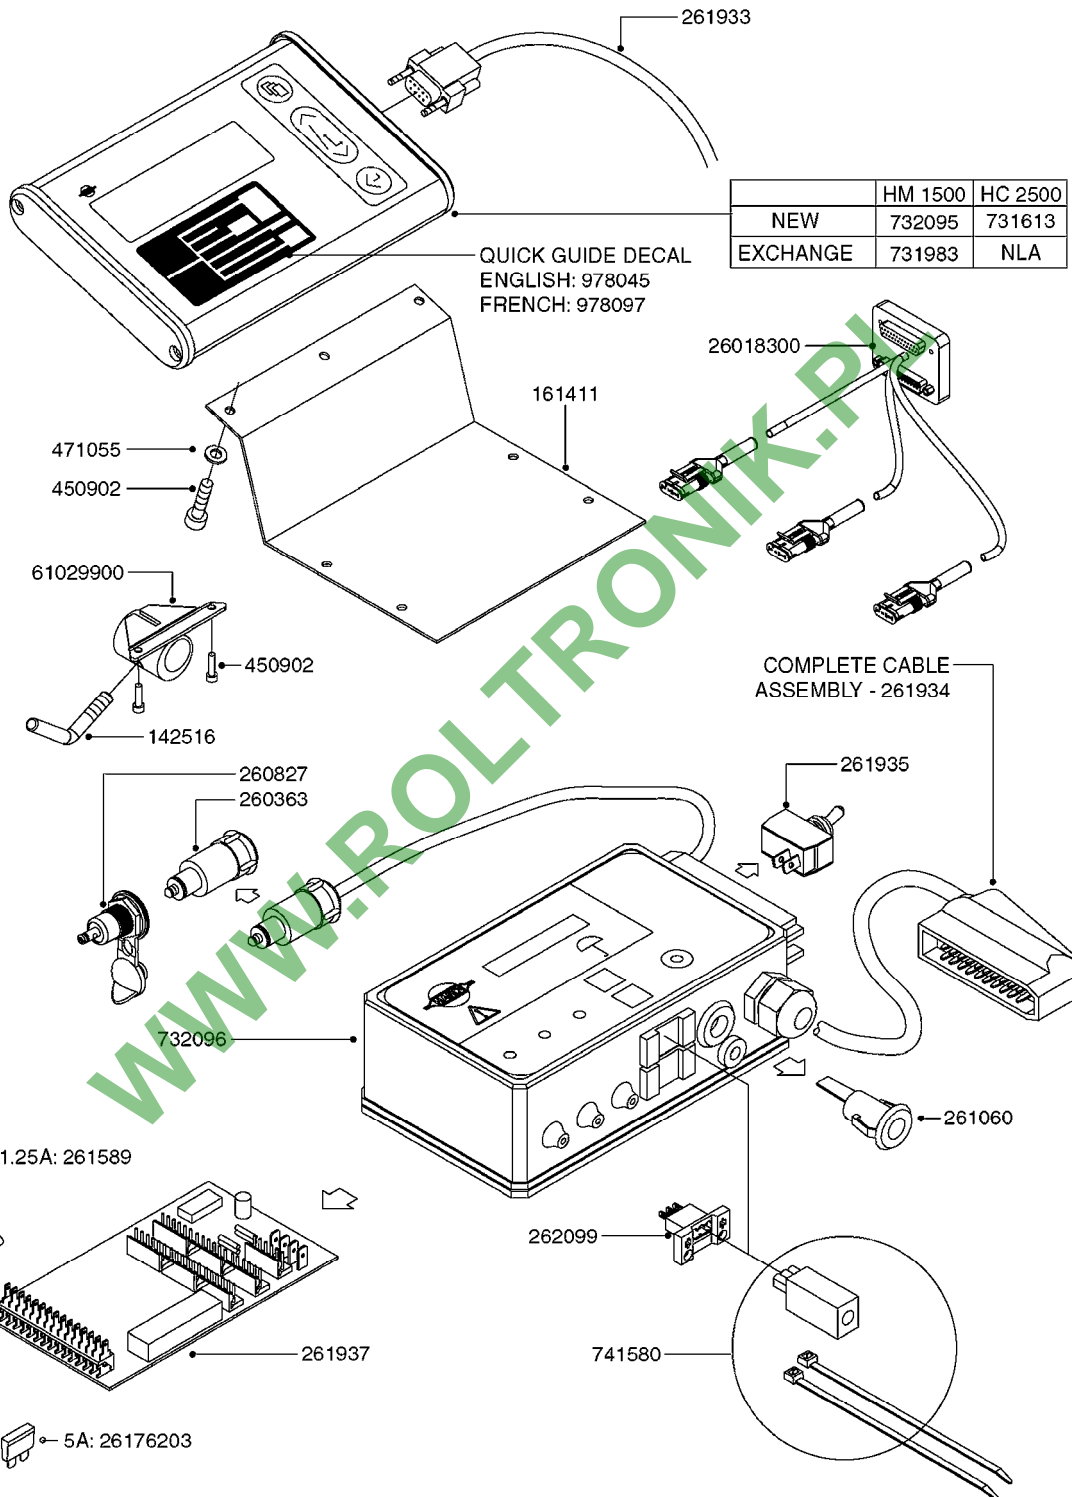

M0090

HC 2500/HM1500 DISPLAY/SCANBOX
M0090-HIN, 01:01:16

parts-n°	order qty	description
142516	1	SCREW SET M10 BENT F. LOCKING
161411	1	MT.BRK. HC2500/HM1500 DISPLAY
26018300	1	ADAPTOR 2500 FOR SPRAYBOX II 39-PIN/REPLACES SCANBOX
260363	1	PLUG 2 POLE 12V
260827	1	PLUG F.EC ATTACHMENTS
261060	1	PLUG F.EC ATTACHMENTS
261589	1	FUSE 5 X 20 1.25 AMP
26176203	1	FUSE 5.0A QUICK-ACT.
261933	1	CABLE W/PLUG 2X25 L=71"
261934	1	CABLE W/PLUG 18X0.5MM L=79"
261935	1	SWITCH 2 POLE
261937	1	CIRCUIT BOARD F. SCANBOX
262099	1	PLUG SOCKET 3-POLE 2.5/3
450902	1	BOLT ALLEN HEAD M4 X 16MM
471055	1	WASHER D4.1/7.6 X 0.9
61029900	1	BRACKET FOR HC2500
731613	1	DISPLAY HC2500 NEW
731983	1	DISPLAY HM1500 REFURBISHED
732095	1	DISPLAY HM1500 NEW
732096	1	SCANBOX F.HM1500/HC2500
741580	1	PLUG 3-POLE 2.5/3
978045	1	DECAL QUICK GUIDE 1500/2500
978097	1	DECAL QUICK GUIDE 1500/2500 FR

WWW.ROLTRONIK.PL