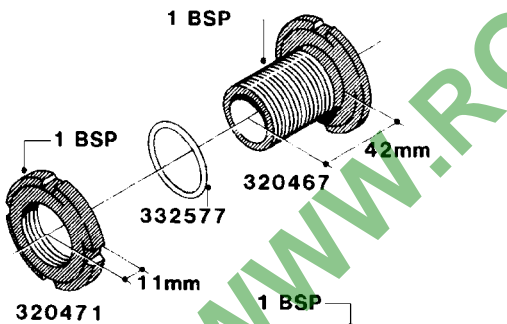

L0060

FITTINGS - BULKHEAD
L0060-HIN, 01:01:16

Page 1

Date 04.11.2017 13:07

parts-n°	order qty	description
141046	1	NUT 3/8" BSP
141341	1	NUT 1/4' BSP
240284	1	O-RING D82,5/75 X 3,5
320456	1	FITT.DK BULKHEAD 1"BSP DOUBLE
320467	1	FITT.DK BULKHEAD 1"BSP SINGLE
320471	1	FITT.DK NUT 1" BSP JAMB
320541	1	FITT.DK BULKHEAD 2-1/2'BSP SIN
320552	1	FITT.DK NUT 2-1/2' BSP JAMB
320644	1	FITT.DK ELB.3/4"HB X 1" BSP
320784	1	FITT.DK CAP 1-1/2" BSP
320795	1	FITT.DK NUT 1-1/2" BSP JAMB
320935	1	FITT.DK BULKHEAD 1/4' BSP SING
320946	1	FITT.DK BULKHEAD 3/8' BSP SING
321296	1	FITT.DK BULKHEAD 1/2" BSP SING
321307	1	FITT.DK NUT 1/2" BSP JAMB
321333	1	FITT.DK BULK 1-1/2" X 1"F BSP
330061	1	O-RING D16/D11X2,5
330072	1	O-RING D53.5/D45.5X4
330212	1	O-RING D19/D14X2.4 F.1/2"NUT
332577	1	O-RING D38/D30X4 F.1" PUR.
332592	1	O-RING D26/D20X3

WWW.ROLTRONIK.PL