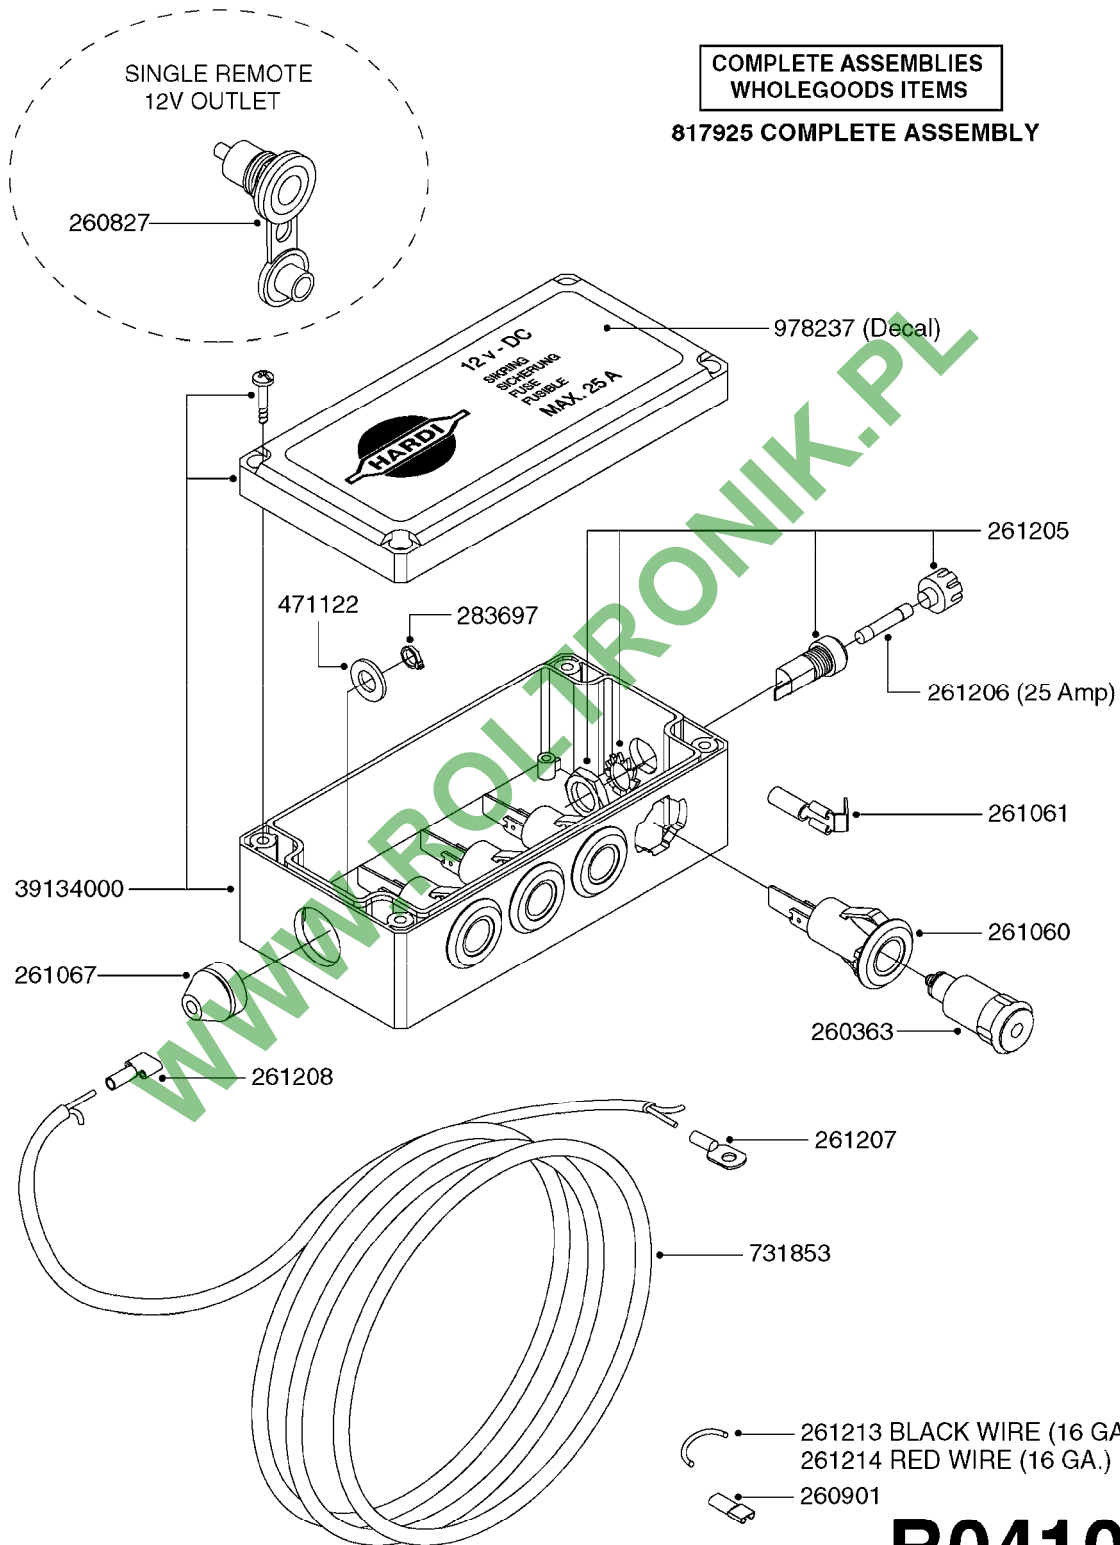

12 VOLT OUTLET BOX
B0410-HIN, 01:01:16

Page 0
Date 04.11.2017 13:06

12 VOLT OUTLET BOX
B0410-HIN, 01:01:16

Page 1

Date 04.11.2017 13:06

parts-n°	order qty	description
260363	1	PLUG 2 POLE 12V
260827	1	PLUG F.EC ATTACHMENTS
260901	1	SPADE F.ELEC CONN.1.5MM BLUE
261060	1	PLUG F.EC ATTACHMENTS
261061	1	SPADE F.ELEC.2 WAY CONNECTOR
261067	1	GROMMET 10-14 GREY
261205	1	FUSE HOLDER
261206	1	FUSE 25 A
261207	1	ELECTRIC CONNECTOR 4MM
261208	1	SPADE F.ELEC.CONNECTOR 4MM
261213	1	WIRE 6.4MM BLACK
261214	1	WIRE 6.4MM RED
283697	1	TIESTRAP 200MM
471122	1	WASHER, M10, Ø20/10.5X 2.0, SS
731853	1	CABLE 2X4MM L=138"
817925	1	OUTLET BOX 12 VOLT ELEC.
978237	1	DECAL OUTLET BOX
39134000	1	BOX, COMPLETE, 12V POWER BOX

WWW.ROLTRONIK.PL