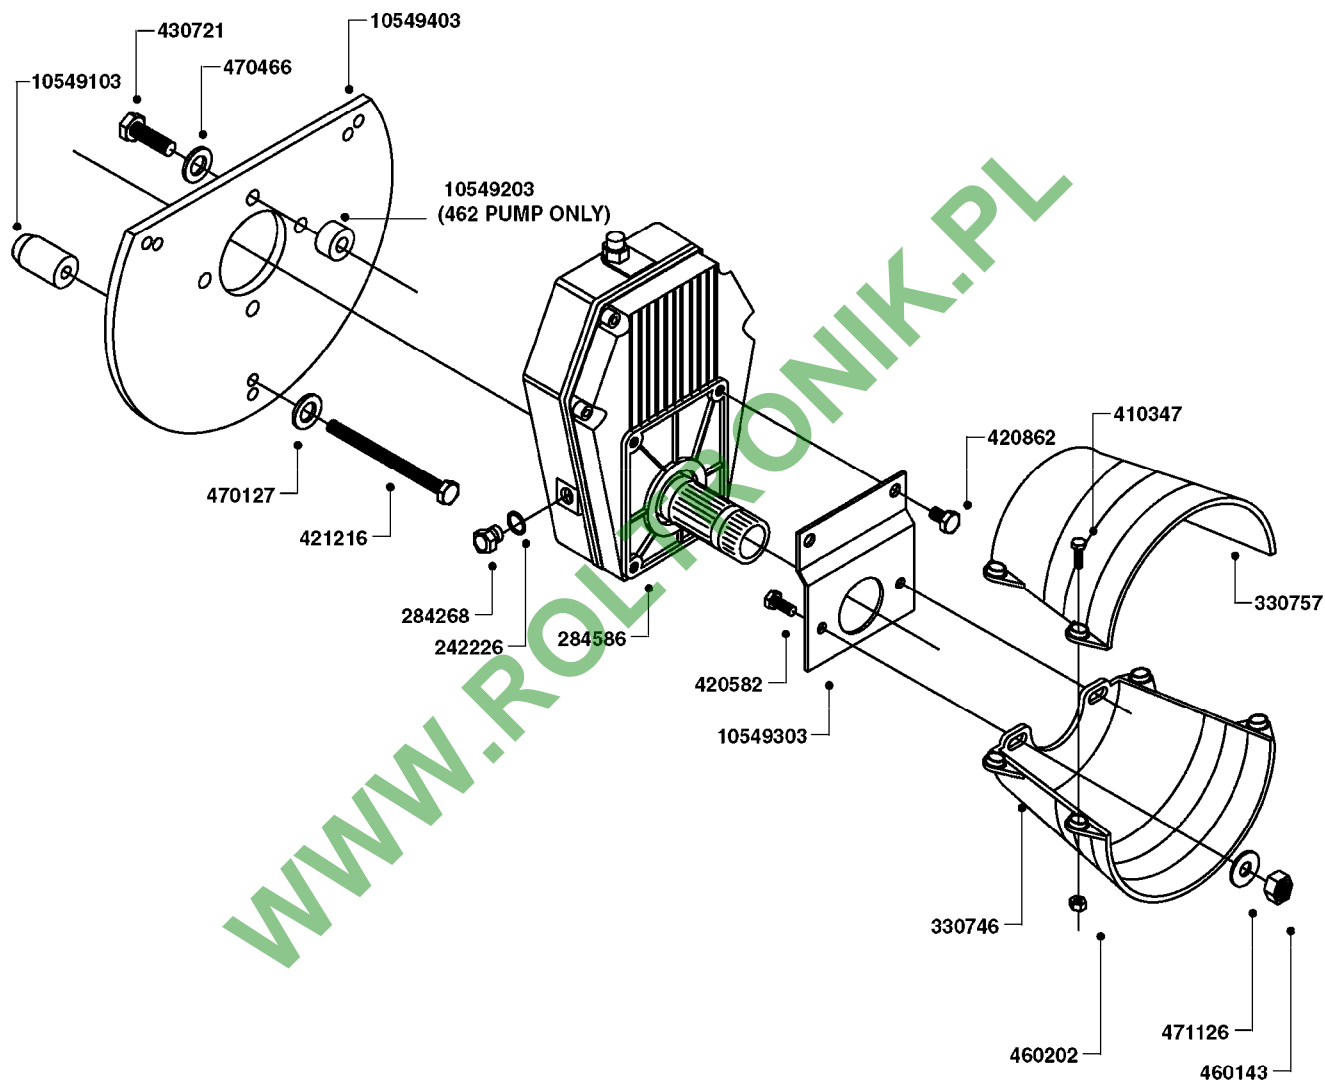

10549503 - KIT WITHOUT GEARBOX
10549603 - COMPLETE KIT WITH GEARBOX

COMPLETE ASSEMBLIES
WHOLEGOODS ITEMS

A0490

GEAR BOX KIT 1000 RPM
A0490-HIN, 01:01:16

Page 1

Date 04.11.2017 13:06

parts-n°	order qty	description
10549103	1	BUSHING D28/D10.5X50
10549203	1	BUSHING D28/D12.5X16
10549303	1	MOUNT PLATE PTO COVER 1000 RPM
10549403	1	MOUNT PLATE F.G/BOX 1000 PRM
10549503	1	GEAR BOX KIT 1000 RPM LESS G/B
10549603	1	GEAR BOX KIT 1000 RPM 361/462
242226	1	SEAL WASHER F.BOTTOM PLUG
284268	1	LEVEL INDICATOR GEAR ML 52
284586	1	GEAR BOX 1000 RPM
330746	1	GUARD PTO LOWER PART SHORT
330757	1	GUARD PTO UPPER PART SHORT
410347	1	SCREW M6X20 8.8
420582	1	BOLT HEX 8.8 DEL M8X20 FT A2
420862	1	BOLT HEX 8.8 DEL M10X16 FT
421216	1	BOLT HEX 8.8 DEL M10X130
430721	1	BOLT HEX 8.8 DEL M12X40 FT
460143	1	NUT HEX M8X1.25 LOCK DIN985A2 SS
460202	1	NUT HEX M6
470127	1	WASHER D15D10X2 M10 LOCK
470466	1	WASHER D21.1/D12.2X2.5 LOCK
471126	1	WASHER, M8, Ø16/ 8.4X 1.6, SS

WWW.ROLTRONIK.PL