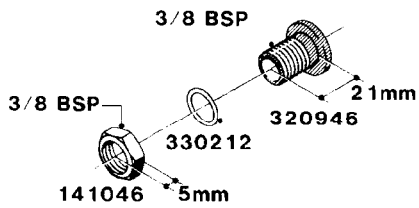

L0060

FITTINGS - BULKHEAD
L0060-HIN, 01:01:16

Page 1

Date 04.11.2017 13:07

parts-n°	order qty	description
141046	1	NUT 3/8" BSP
141341	1	NUT 1/4' BSP
240284	1	O-RING D82,5/75 X 3,5
320456	1	FITT.DK BULKHEAD 1"BSP DOUBLE
320467	1	FITT.DK BULKHEAD 1"BSP SINGLE
320471	1	FITT.DK NUT 1" BSP JAMB
320541	1	FITT.DK BULKHEAD 2-1/2'BSP SIN
320552	1	FITT.DK NUT 2-1/2' BSP JAMB
320644	1	FITT.DK ELB.3/4"HB X 1" BSP
320784	1	FITT.DK CAP 1-1/2" BSP
320795	1	FITT.DK NUT 1-1/2" BSP JAMB
320935	1	FITT.DK BULKHEAD 1/4' BSP SING
320946	1	FITT.DK BULKHEAD 3/8' BSP SING
321296	1	FITT.DK BULKHEAD 1/2" BSP SING
321307	1	FITT.DK NUT 1/2" BSP JAMB
321333	1	FITT.DK BULK 1-1/2" X 1"F BSP
330061	1	O-RING D16/D11X2,5
330072	1	O-RING D53.5/D45.5X4
330212	1	O-RING D19/D14X2.4 F.1/2"NUT
332577	1	O-RING D38/D30X4 F.1" PUR.
332592	1	O-RING D26/D20X3

WWW.ROLTRONIK.PL