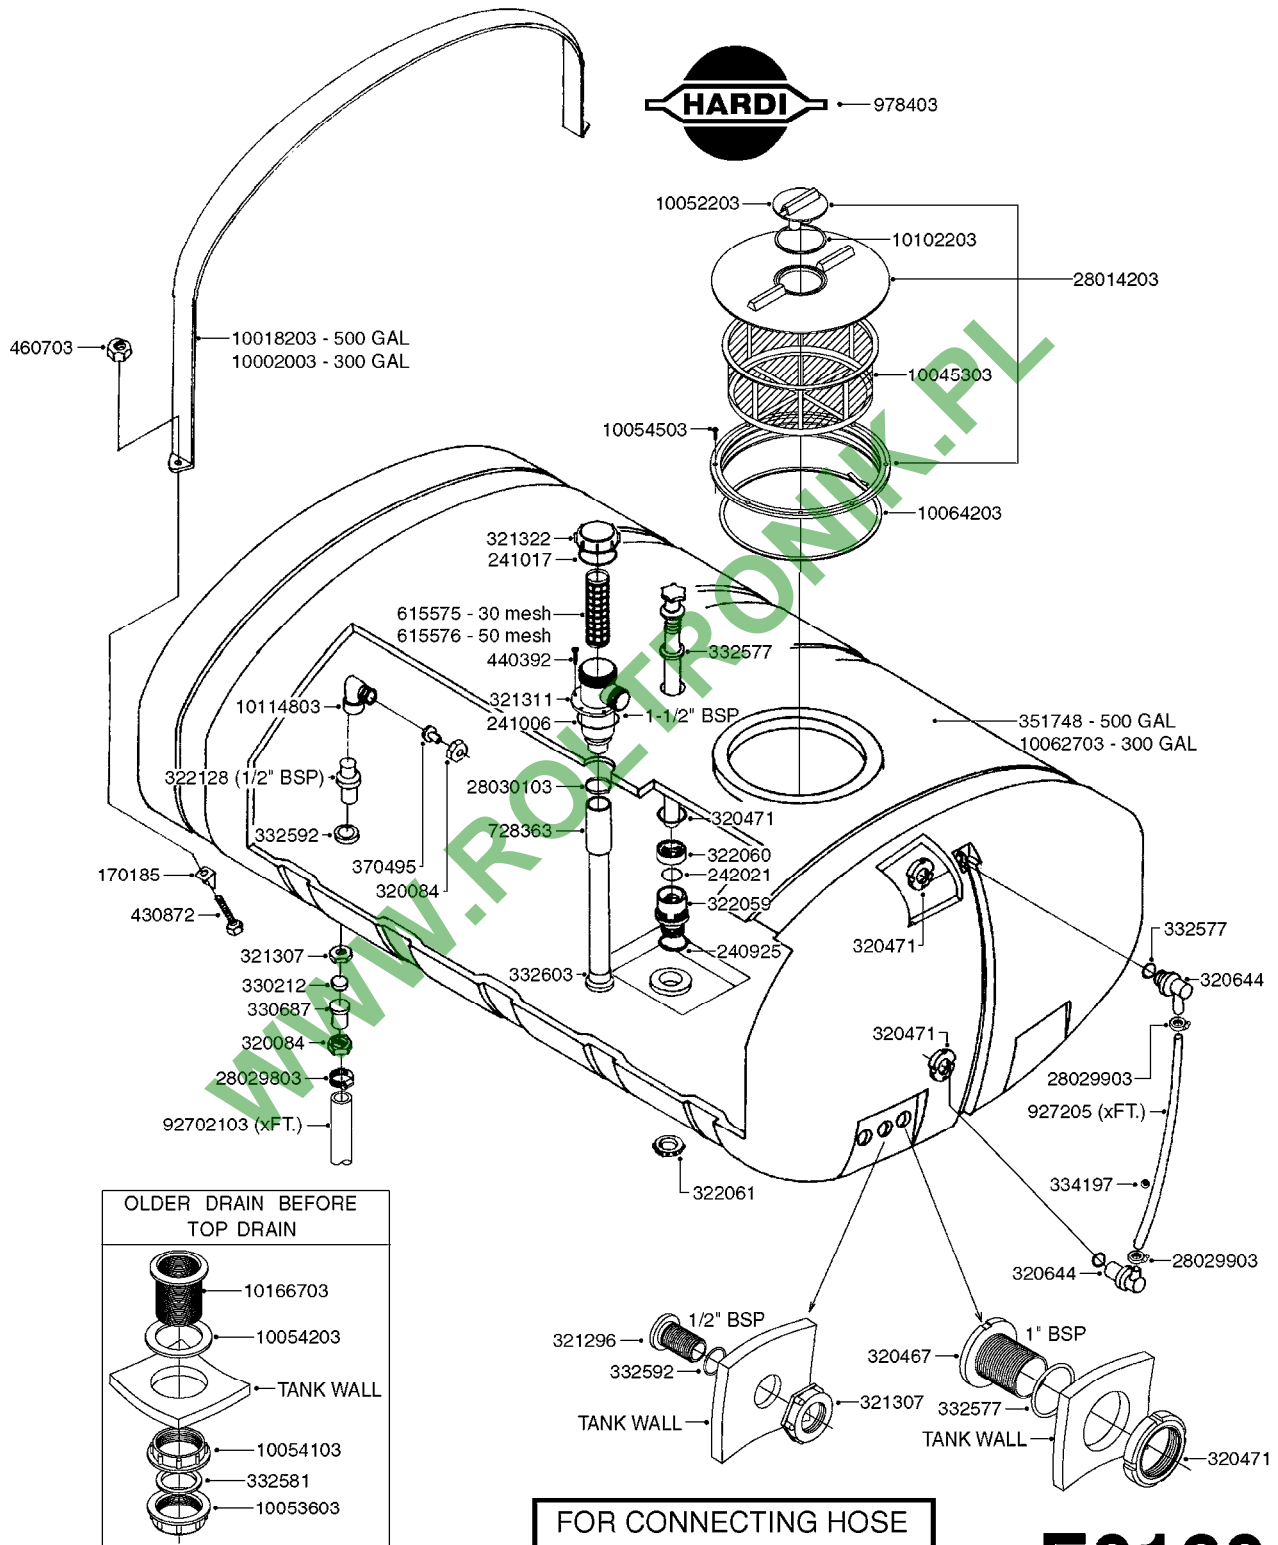

FOR CONNECTING HOSE FITTINGS, SEE SECTION L

E0160

TANK - TL/TR 300/500 W/BK 180
E0160-HIN, 01:01:16

Page 1
Date 04.11.2017 13:07

parts-n°	order qty	description
170185	1	ANGLE BRACKET F. TANKSTRAP
240925	1	O-RING D49.5X3 NITRIL
241006	1	O-RING D79,2X5,7 NITRIL
241017	1	O-RING D74,5X3 NITRIL
242021	1	O-RING D.37,69x3,53 VITON
320084	1	FITT.DK NUT 1/2" BSP
320467	1	FITT.DK BULKHEAD 1"BSP SINGLE
320471	1	FITT.DK NUT 1" BSP JAMB
320644	1	FITT.DK ELB.3/4"HB X 1" BSP
321296	1	FITT.DK BULKHEAD 1/2" BSP SING
321307	1	FITT.DK NUT 1/2" BSP JAMB
321311	1	FILTER BODY S 80 X 4
321322	1	SCREW CAP F. S80 X 4
322059	1	BULKHEAD FOR BOTTOM VALVE
322060	1	STOPPER FOR BOTTOM VALVE
322061	1	NUT FOR BOTTOM VALVE
322128	1	NIPPLE 1/2"
330212	1	O-RING D19/D14X2.4 F.1/2"NUT
330687	1	FITT.DK HB 1/2" F. 1/2" NUT
332577	1	O-RING D38/D30X4 F.1" PUR.
332581	1	GASKET F. 1-1/2" BSP CAPNUT.
332592	1	O-RING D26/D20X3
332603	1	CAP F. SUCTION TUBE
334197	1	BALL F. LIQUID LEV. INDICATOR
351748	1	TANK RAW 500 GAL
370495	1	NOZZLE INJECTOR 5066-3.0
430872	1	BOLT HEX 8.8 DEL M12X100 FT
440392	1	SCREW 6.3 X 25.0 DIN7981C TORX
460703	1	NUT HEX M12X1.75 LOCK DIN985A2 SS
615575	1	FILTER F.TOP SUCT.30 MESH GRN.
615576	1	FILTER F.TOP SUCT.50 MESH BLUE
728363	1	SUCTION TUBE ASSY.L=72"
927205	1	HOSE R X CLEAR X 3/4 X 0012"
978403	1	DECAL COMPANY 280 X 450
10002003	1	STRAP F. TR TANK 300 GAL.
10018203	1	TANK STRAP 500 GA.PRE'03 (92")
10045303	1	FILTER BASKET 16"
10052203	1	LID VENT ASSY
10053603	1	FITT. CAPNUT 2"BSP 5601
10054103	1	FITT.PO.NUT 2" BSP JAMB MCPHEE
10054203	1	GASKET F. 2" FITTINGS RUBBER
10054503	1	SCREW 3/4" SELF TAPPING
10062703	1	TANK RAW 300 GAL.84 MODEL
10064203	1	SET SEALING SPONGE 1 Ft BULK
10102203	1	GASKET F.16" LID BREATHER
10114803	1	FITT.PO.SE 0.50X0.50 SE1200
10166703	1	FITT.PO.BULKHEAD 2" BSP
28014203	1	LID ASSY. (3-PC.) 16" ARAG
28029803	1	CLAMP HOSE GEAR P1/2" 6708
28029903	1	CLAMP HOSE GEAR P3/4"-S1" 6712
28030103	1	CLAMP HOSE GEAR P5/4-S1.5"6724
92702103	1	HOSE R X1/2" X300PSI WP X0012"