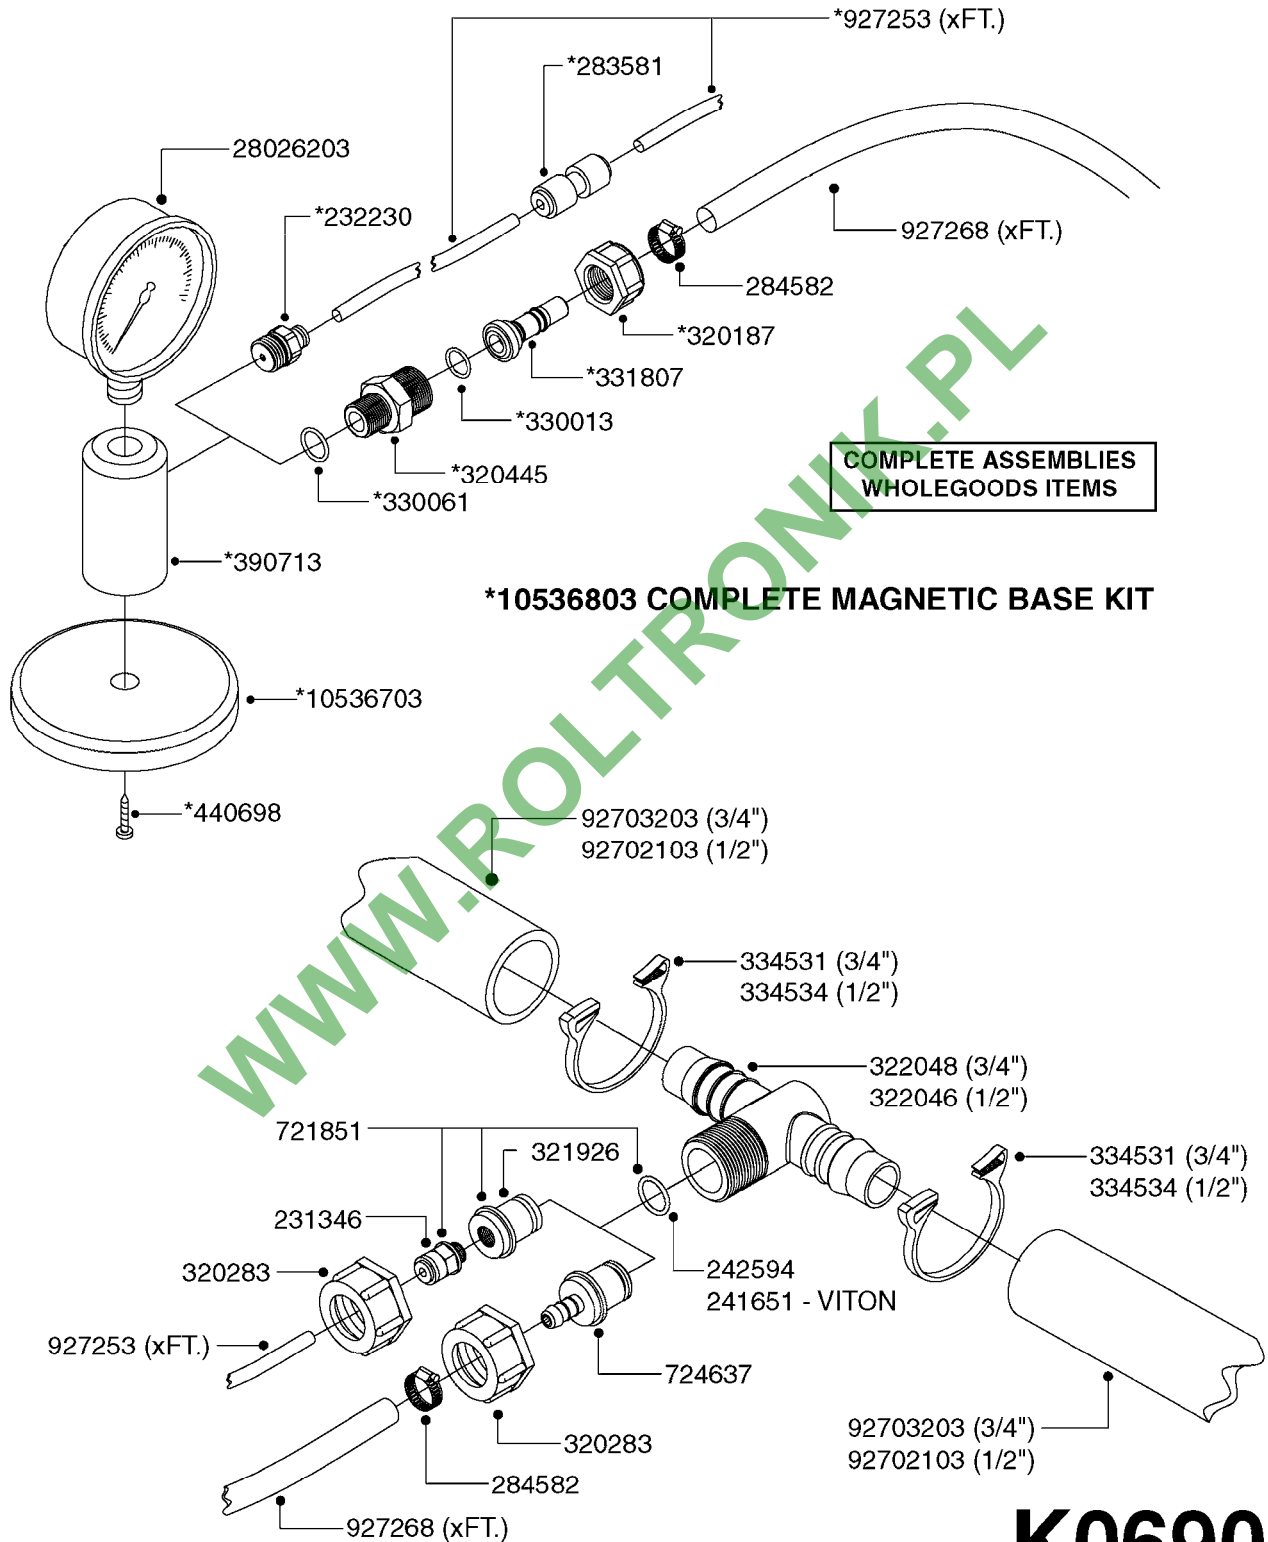

K0690

REMOTE GAUGE-MAGNETIC BASE KIT
K0690-HIN, 01:01:16

Page 1

Date 04.11.2017 13:07

parts-n°	order qty	description
231346	1	QUICK COUPLER 1/8"BSP X 4 MM
232230	1	QUICK COUPLER 1/4"BSP X 4 MM
241651	1	O-RING D14.0X3.0 NITRIL
242594	1	O-RING D14 X 1.78 SCH.70-EPDM
283581	1	HOSE CONNECTOR STR. F.4MM PE
284582	1	CLAMP HOSE GEAR - 5/16"
320187	1	FITT.DK CAP 3/8" BSP BLACK
320283	1	FITT.DK NUT 3/4"BSP
320445	1	FITT.DK HN 1/4"X3/8" BSP
321926	1	FITT.DK REDUC 1/8"BSP F.3/4"N
322046	1	FITT.DK TEE 1/2X1/2HB X3/4'BSP
322048	1	FITT.DK TEE 3/4X3/4HB X3/4'BSP
330013	1	O-RING D15/D10X2.5 F.3/8"NUT
330061	1	O-RING D16/D11X2,5
331807	1	FITT.DK HB 5/16" F.3/8" NUT
334531	1	CLAMP HOSE PLASTIC 3/4"
334534	1	CLAMP HOSE PLASTIC 1/2"
390713	1	GAUGE ADAPTOR 1/4" BSP
440698	1	SCREW F.PLASTIC 6X18 SS HEXHD
721851	1	SCREW PLUG W/QUICK FIT
724637	1	FITT.DK HB 5/16' F. 3/4" COMP.
927253	1	AIR HOSE, DIAMETER 4MM
927268	1	HOSE R X PVC X 1/4 X 0012"
10536703	1	MAGNETIC BASE D3,2'/90LB
10536803	1	MAGNETIC BASE KIT F.GAUGE
28026203	1	GAUGE 200PSI/BR,2.5"1/4BSP-BTM
92702103	1	HOSE R X1/2" X300PSI WP X0012"
92703203	1	HOSE R X3/4" X300PSI WP X0012"

WWW.ROLTRONIK.PL