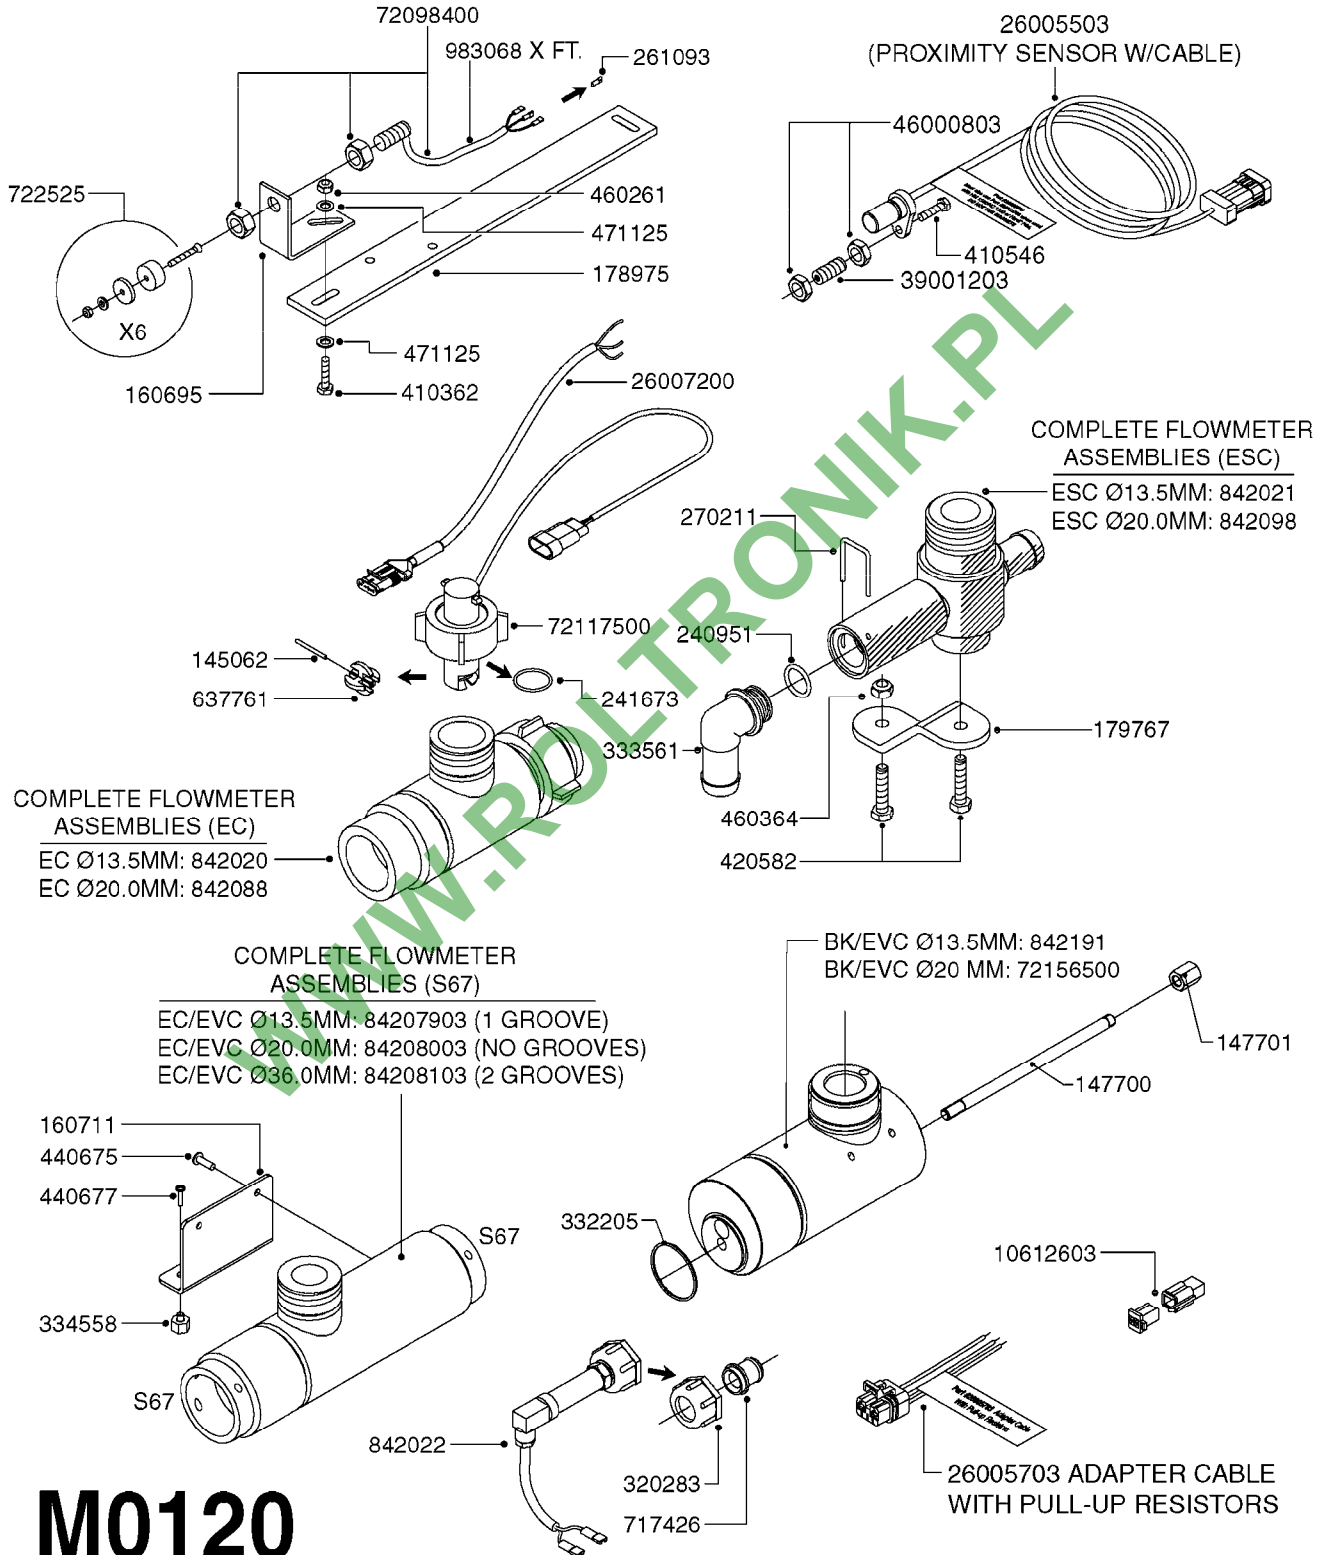

M0120

parts-n°	order qty	description
145062	1	ROTOR SHAFT
147700	1	STUD BOLT M8 X 158MM
147701	1	NUT HEX M8 STAINLESS L=16
160695	1	BRACKET F.SENSOR
160711	1	BRACKET FOR FLOW METER
178975	1	MOUNT BRACKET F. SPEED SENSOR
179767	1	FLOW SENSOR MOUNTING BRACKET
240951	1	O-RING D21.2X3 NITRIL
241673	1	O-RING D22.1X1.6
261093	1	SPADE F.ELEC.WIRE DK 2.8X0.8
270211	1	FITT.DK S25 FORK L=37.5
320283	1	FITT.DK NUT 3/4"BSP
332205	1	O-RING D43/39XD2
333561	1	FITT.DK ELB.1" EC RETURN
334558	1	NUT HEX PLASTIC INSERT
410362	1	BOLT HEX 8.8 SS M6X20
410546	1	SCREW HEX M6X12 A2 SS DIN933
420582	1	BOLT HEX 8.8 DEL M8X20 FT A2
440675	1	SCREW F. PLASTIC 5X16 SS
440677	1	SCREW F. PLASTIC 5X20 SS
460261	1	NUT HEX M6X1.00 LOCK DIN985 A2 SS
460364	1	NUT HU M8 A2 SS DIN934
471125	1	WASHER M6U 6.4X14X1.2,A2 SS
637761	1	ROTOR F.FLOWMETER - PILOT
717426	1	FITT.DK REDUC 1/4"BSP F.3/4"N
722525	1	MONITOR MAGNETS SET OF 8PCS
842020	1	HP FLOW METER EC 2-30 GPM
842021	1	HP FLOW METER ESC 2-30 GPM
842022	1	HP PRESS. TRANSDUCER 0-150 PSI
842088	1	HP FLOW METER EC 4-70 GPM
842098	1	HP FLOW METER ESC 4-70 GPM
842191	1	HP FLOW METER BK/EVC 2-30 GPM
983068	1	ELEC. CABLE 3 WIRE X .25MM HP
10612603	1	KIT PLUG 6 PIN F.PILOT MONITOR
26005503	1	SPEED SENSOR/CABLE ASSY PROX
26005703	1	*SPEED SENS ADPT CBLE W PULLUP
26007200	1	CABLE L =13.00M, AMP, MALE, 3P
39001203	1	THREAD PLST 1/2-13UNCXM6X1L=1"
46000803	1	NUT, 1/2-13 THIN
72098400	1	SPEED SENSOR W/CABLE 10000MM
72117500	1	FLOW SENSOR - M.AMP L=1M
72156500	1	HP FLOW METER PIN 4-70 GPM 20Ø
84207903	1	FLOW METER,2-30 GPM,S67,CAL
84208003	1	FLOW METER,4-70 GPM,S67,CAL
84208103	1	FLOW METER,20-160 GPM,S67,CAL