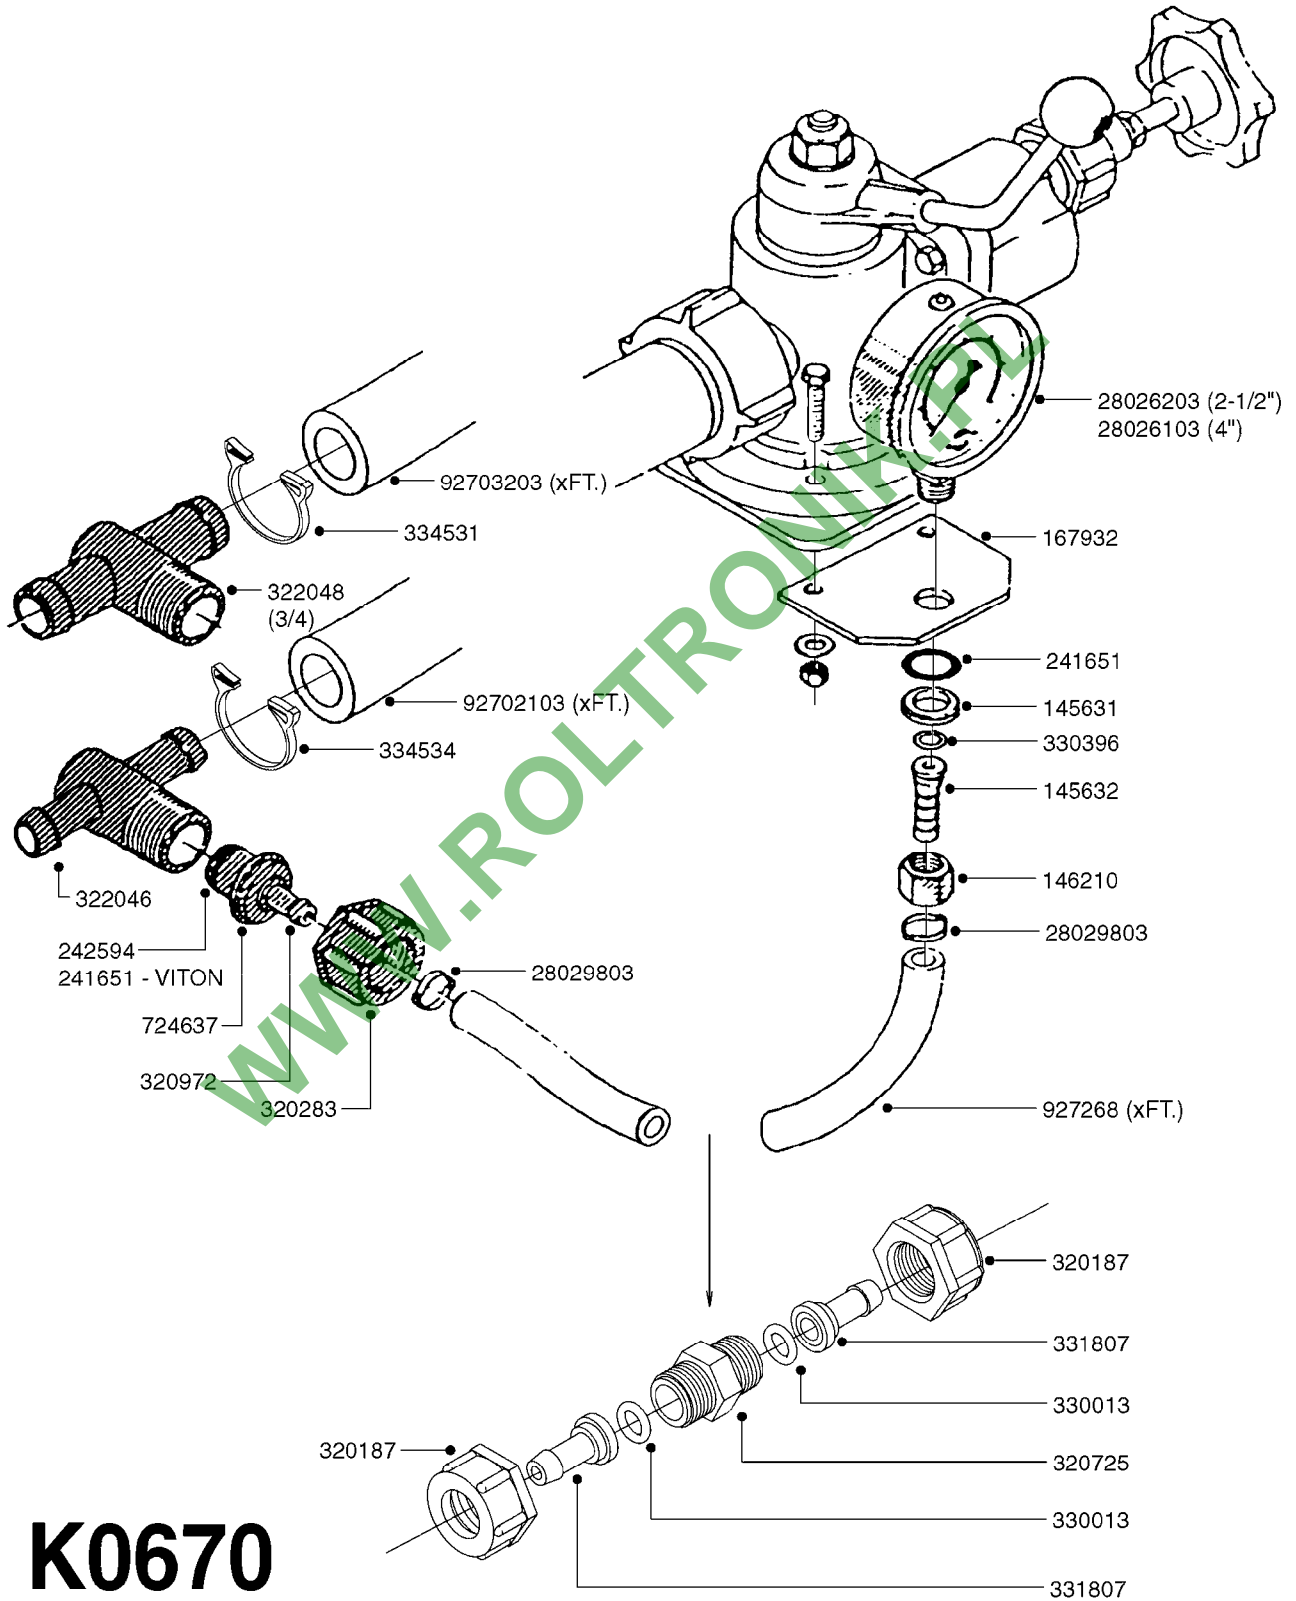

K0670

REMOTE GAUGE-BK 180 & EC
K0670-HIN, 01:01:16

Page 1

Date 04.11.2017 13:07

parts-n°	order qty	description
145631	1	WASHER D21.5/D13.5X2.5 BRASS
145632	1	FITT.DK HB 1/4' BRASS F.GUAGE
146210	1	NUT 1/4'BSP BRASS
167932	1	MTG. BRACKET (PRESSURE GAUGE)
241651	1	O-RING D14.0X3.0 NITRIL
242594	1	O-RING D14 X 1.78 SCH.70-EPDM
320187	1	FITT.DK CAP 3/8" BSP BLACK
320283	1	FITT.DK NUT 3/4"BSP
320725	1	FITT.DK NIPPLE 3/8"-3/8" BSP
320972	1	FITT.DK HB 5/16'- 1/4' BSP
322046	1	FITT.DK TEE 1/2X1/2HB X3/4'BSP
322048	1	FITT.DK TEE 3/4X3/4HB X3/4'BSP
330013	1	O-RING D15/D10X2.5 F.3/8"NUT
330396	1	O-RING D11.2/D6.6X3.2
331807	1	FITT.DK HB 5/16" F.3/8" NUT
334531	1	CLAMP HOSE PLASTIC 3/4"
334534	1	CLAMP HOSE PLASTIC 1/2"
724637	1	FITT.DK HB 5/16' F. 3/4" COMP.
927268	1	HOSE R X PVC X 1/4 X 0012"
28026103	1	GAUGE 200PSI/BR,4",1/4"BSP-BTM
28026203	1	GAUGE 200PSI/BR,2.5"1/4BSP-BTM
28029803	1	CLAMP HOSE GEAR P1/2" 6708
92702103	1	HOSE R X1/2" X300PSI WP X0012"
92703203	1	HOSE R X3/4" X300PSI WP X0012"

WWW.ROLTRONIK.PL