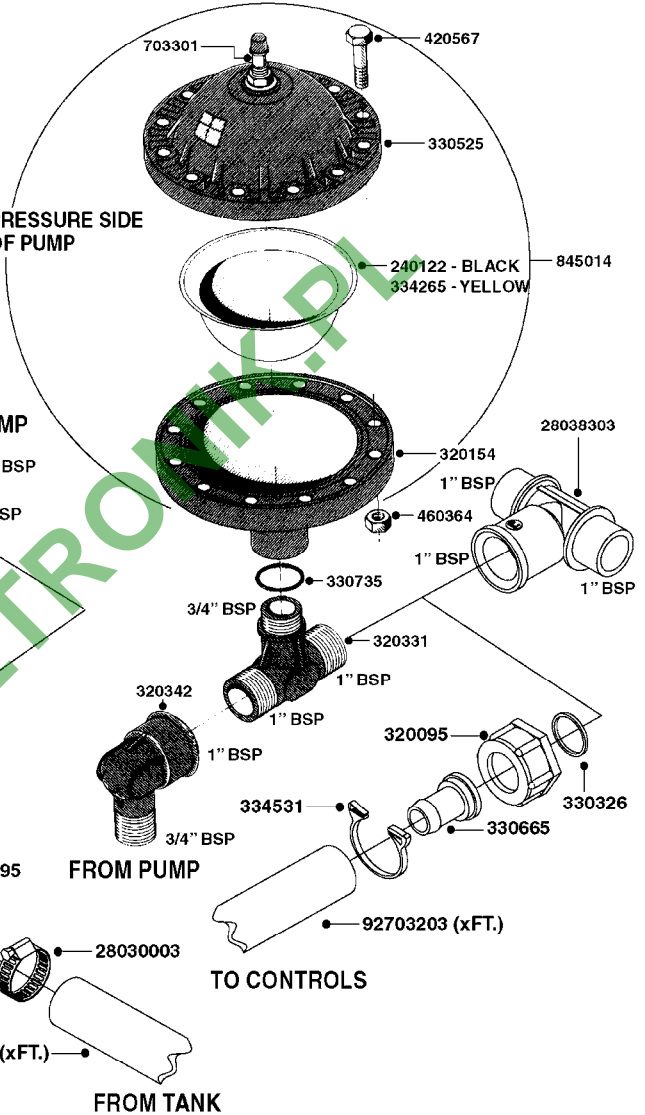

PRESSURE SIDE OF PUMP