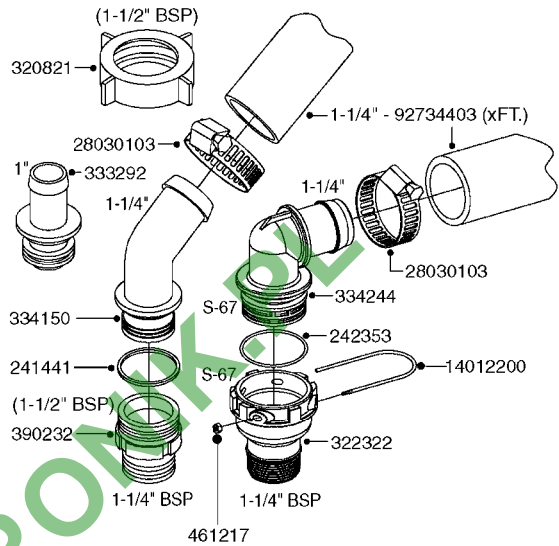

PRESSURE SIDE OF PUMP