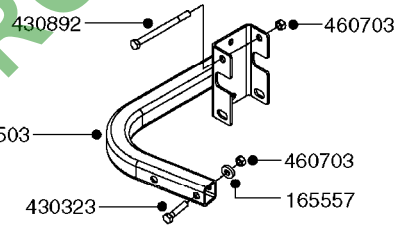

NEW NAVIGATOR