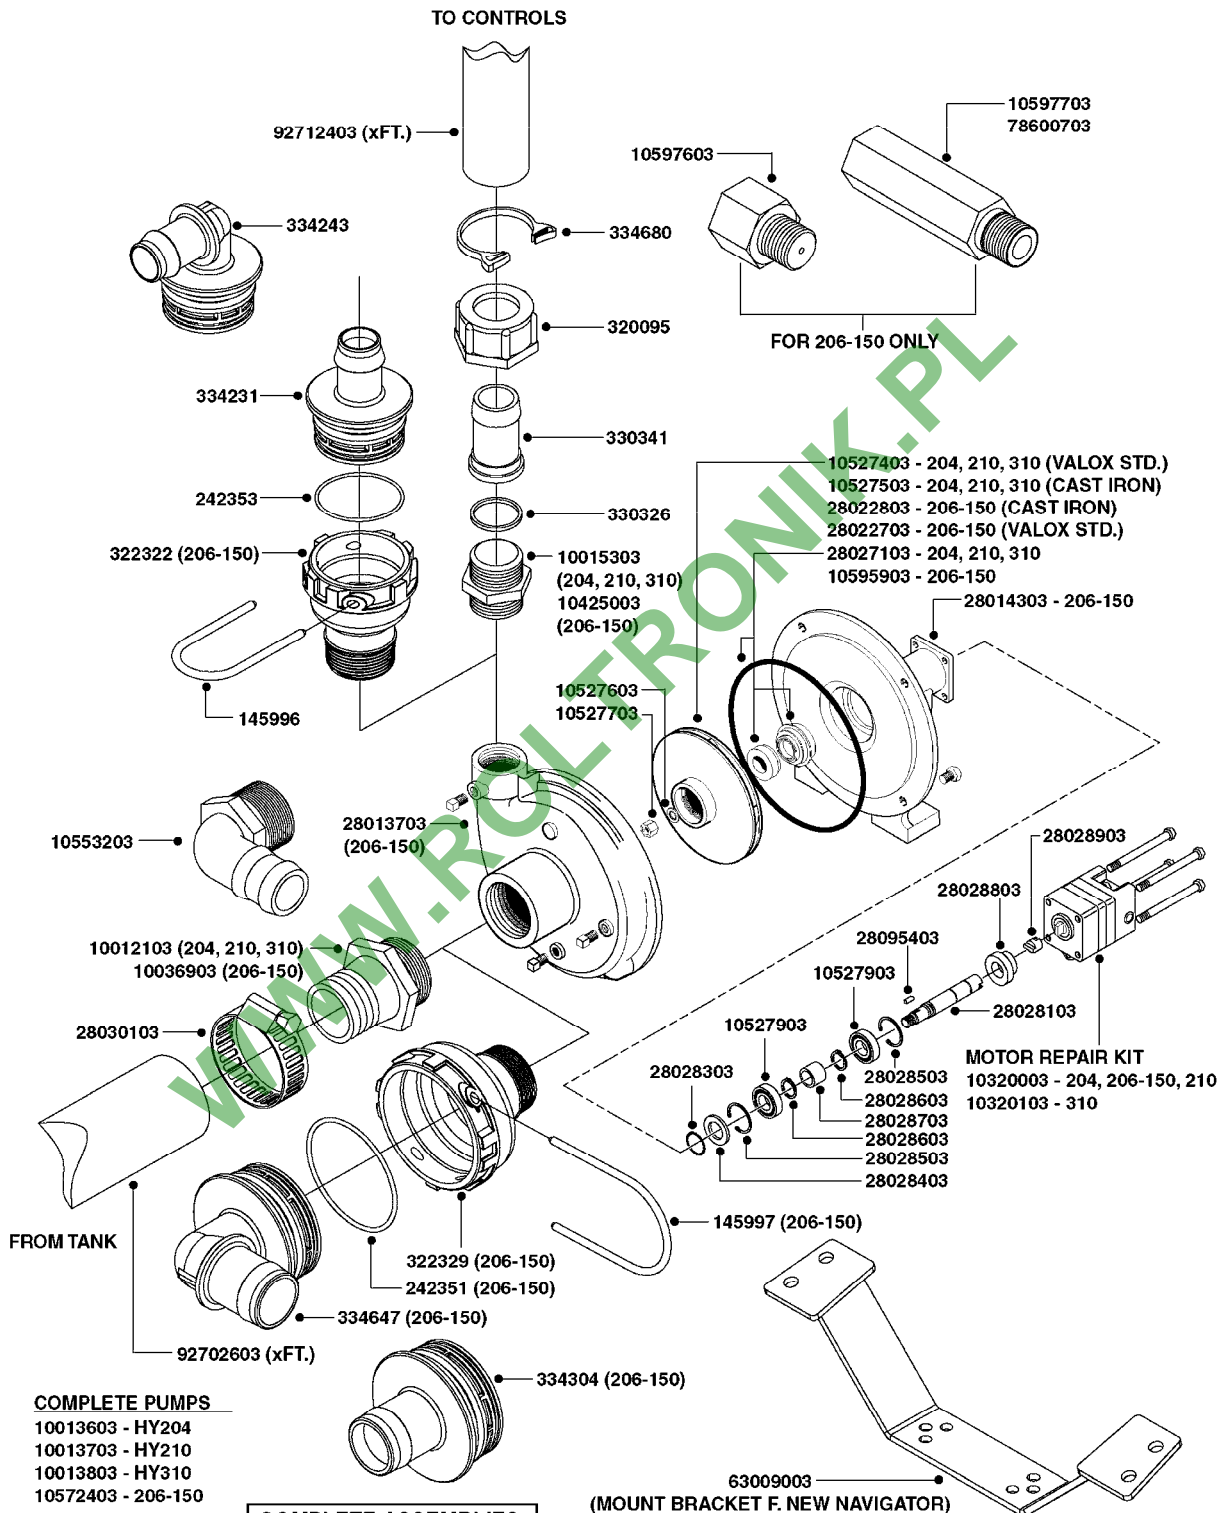

COMPLETE PUMPS

- 10013603 - HY204
- 10013703 - HY210
- 10013803 - HY310
- 10572403 - 206-150

**COMPLETE ASSEMBLIES
WHOLEGOODS ITEMS**

A0420

PUMP-204,206-150,210,310 ACE
A0420-HIN, 02:05:16

Page 1

Date 04.11.2017 13:06

parts-n°	order qty	description
145996	1	FITT.DK S-67 FORK
145997	1	FITT.DK S-93 FORK
242351	1	O-RING D69.5X3.0 VITON F.S-93
242353	1	O-RING D44.2X3.0 VITON F.S-67
320095	1	FITT.DK NUT 1" BSP
322322	1	FITT.DK S-67 X 1-1/4"BSP MALE
322329	1	FITT.DK S-93 X 1-1/2"BSP MALE2
330326	1	O-RING D30/D24X2 F.1"NUT
330341	1	FITT.DK HB 1" F. 1" NUT
334231	1	HOSE TAIL S67 STRAIGHT 1"
334243	1	HOSE TAIL 90° S67 1"
334304	1	FITT.DK S-93 STR.1-1/2" PVC
334647	1	FITT.DK S93 ELB 1-1/2" 90 PVC
334680	1	CLAMP HOSE PLASTIC 1"
10012103	1	FITT.PO.HB 1.25X1.50 IMB1012
10013603	1	PUMP ACE HY 204
10013703	1	PUMP ACE HY 210
10013803	1	PUMP ACE HY 310
10015303	1	FITT.PO.HN 1.00X1.00 M1000
10036903	1	FITT.PO.HB 1.50X1.50 IMB1212
10320003	1	MOTOR REPAIRKIT ACE204,206,210
10320103	1	MOTOR REPAIR KIT ACE 304,310
10425003	1	FITT.PO.HN 1.25X1.00 MCPHEE
10527403	1	IMPELLER VALOX F.ACE PUMP
10527503	1	IMPELLER CASTIRON F.ACE PUMP
10527603	1	WASHER 3/8' F.ACE PUMP
10527703	1	NUT HEX NF 3/8 F.ACE PUMP
10527903	1	BEARING F.ACE PUMP (#40870)
10553203	1	FITT.PO.EL 1.5X1.5 HB BLACK
10572403	1	PUMP ACE HY 206 SERIES 150
10595903	1	REPAIR KIT ACE 206-150
10597603	1	ORIFACE RESTRICTOR F. ACE 206
10597703	1	FITT, HYD FLOW FUSE ACE 206OLD
28013703	1	PUMP HOUSING FRONT ACE 206-150
28014303	1	PUMP HOUSING W.FEET 206-150
28022703	1	IMPELLER THERMOPLASTIC
28022803	1	IMPELLER CAST IRON
28027103	1	REPAIR KIT ACE 204,210,304,310
28028103	1	SHAFT 5/8"DIA.1/2"KEYWAY SS
28028303	1	O-RING, SHAFT SEAL
28028403	1	SLINGER
28028503	1	SNAP RING - INTERNAL
28028603	1	SNAP RING - EXTERNAL
28028703	1	SPACER FOR SHAFT
28028803	1	SEAL SUPPORT SPACER 200 SERIES
28028903	1	COUPLING FOR HYDRAULIC MOTOR
28030103	1	CLAMP HOSE GEAR P5/4-S1.5"6724
28095403	1	KEY F.IMPELLER 1/8"X1/8"X1/2"
63009003	1	CENTRIFUGAL PUMP BRACKET
78600703	1	FITT, HYD FLOW FUSE ACE 206N
92702603	1	HOSE PVC SUCT GRAY 1-1/2"
92712403	1	HOSE R X1" X300PSI WP X0012"