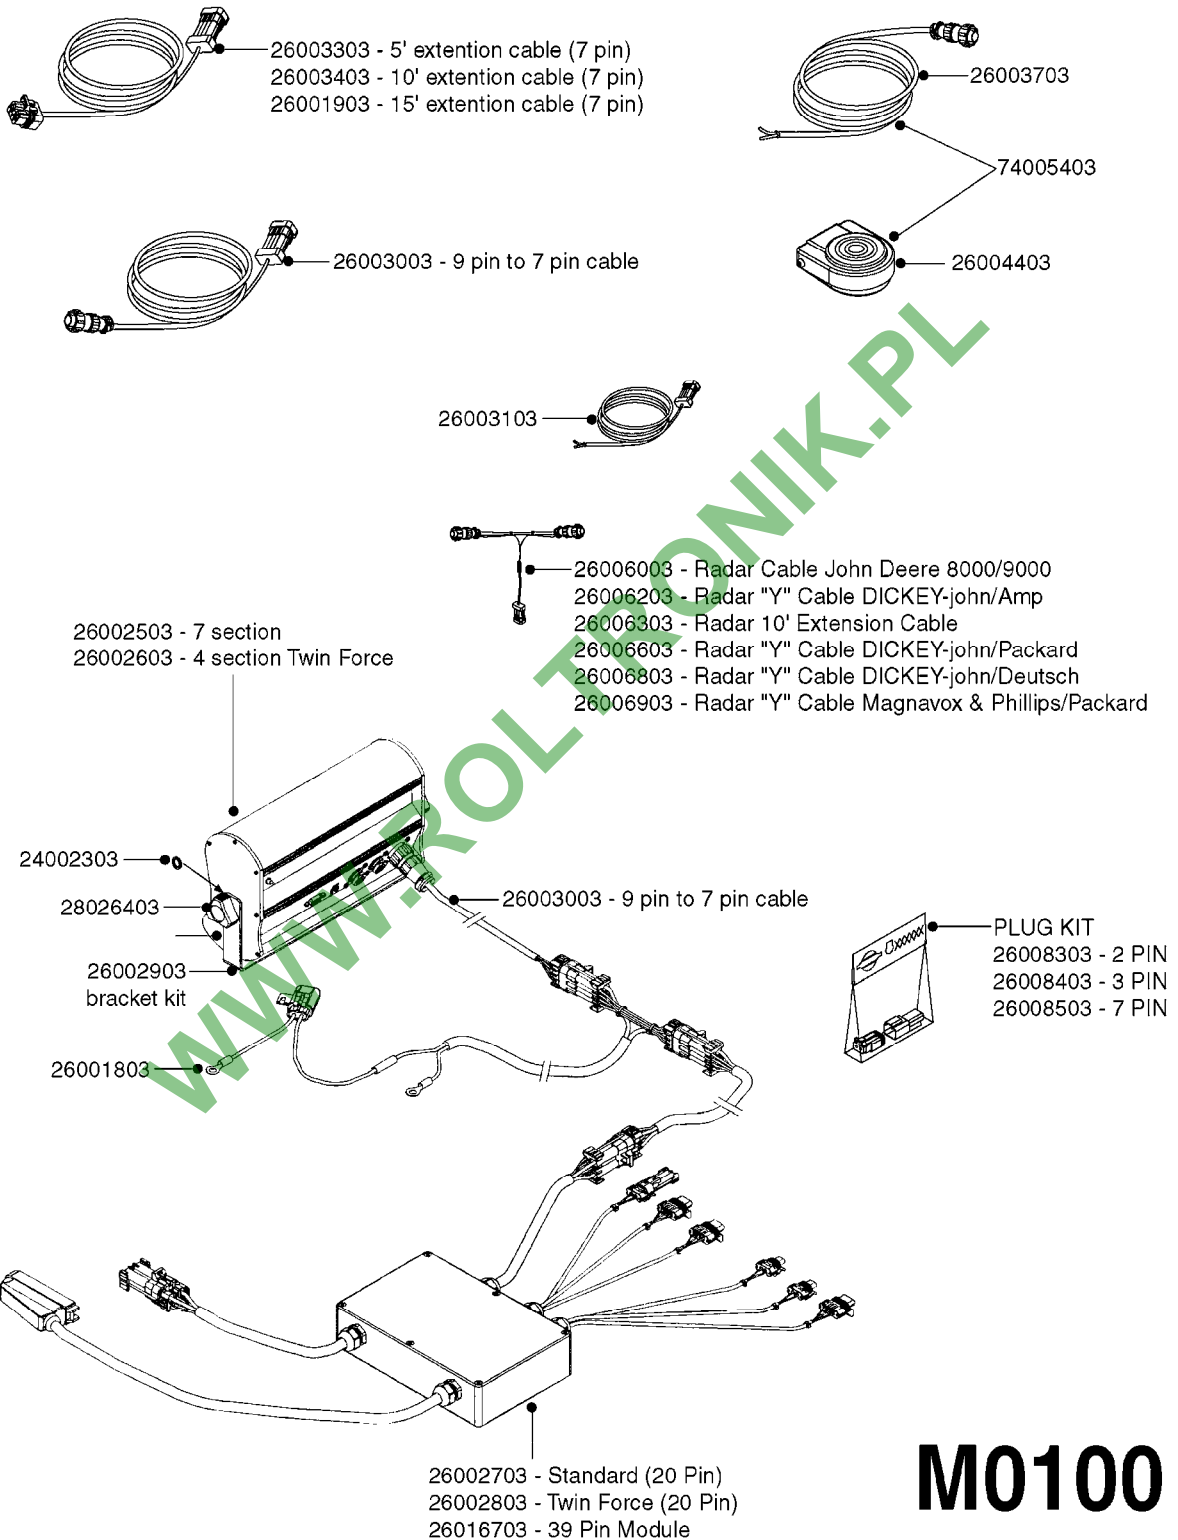

M0100

MUSTANG 3500 CONTROLLER
M0100-HIN, 01:01:16

Page 1

Date 04.11.2017 13:08

parts-n°	order qty	description
24002303	1	WASHER, RUBBER
26001803	1	POWER CABLE
26001903	1	15' 7-PIN EXTENSION CABLE
26002503	1	MUSTANG 3500/7 CONSOLE
26002603	1	MUSTANG 3500/4/TF CONSOLE
26002703	1	MUSTANG 3500/20PIN SC MODULE
26002803	1	MUSTANG 3500/20PIN TF SC MODUL
26002903	1	MUSTANG 3500 CONSOLE MNT KIT
26003003	1	MUSTANG 3500 CONSOLE CABLE
26003103	1	MUSTANG 3500/7 SC MOD CNECT KT
26003303	1	MUSTANG/FM 5FT 7PIN EXT CABLE
26003403	1	MUSTANG/FM 10FT 7PIN EXT CABLE
26003703	1	MUSTANG RUN/HOLD ADAPT CABLE
26004403	1	SWITCH, FOOT
26006003	1	MUSTANG RADR CBLE JD 8000/9000
26006203	1	MUSTANG RDR "Y" CABLE DCKY-JHN
26006303	1	MUSTANG RDR EXTNSN CABLE 10FT
26006603	1	MUSTANG RDR"Y"CABLE D-J PACKRD
26006803	1	MUSTANG RDR"Y"CABLE D-J DEUTS.
26006903	1	MUSTANG RDR"Y"CABLE MAG. PHILIP
26008303	1	MICRO TRAK PLUG KIT - 2 PIN
26008403	1	MICRO TRAK PLUG KIT - 3 PIN
26008503	1	MICRO TRAK PLUG KIT - 7 PIN
26016703	1	MUSTANG 3500/39PIN SC MODULE
28026403	1	KNOB, MUSTANG CONSOLE MOUNT
74005403	1	FOOT SWITCH FOR MUSTANG 3500

WWW.ROLTRONIK.PL