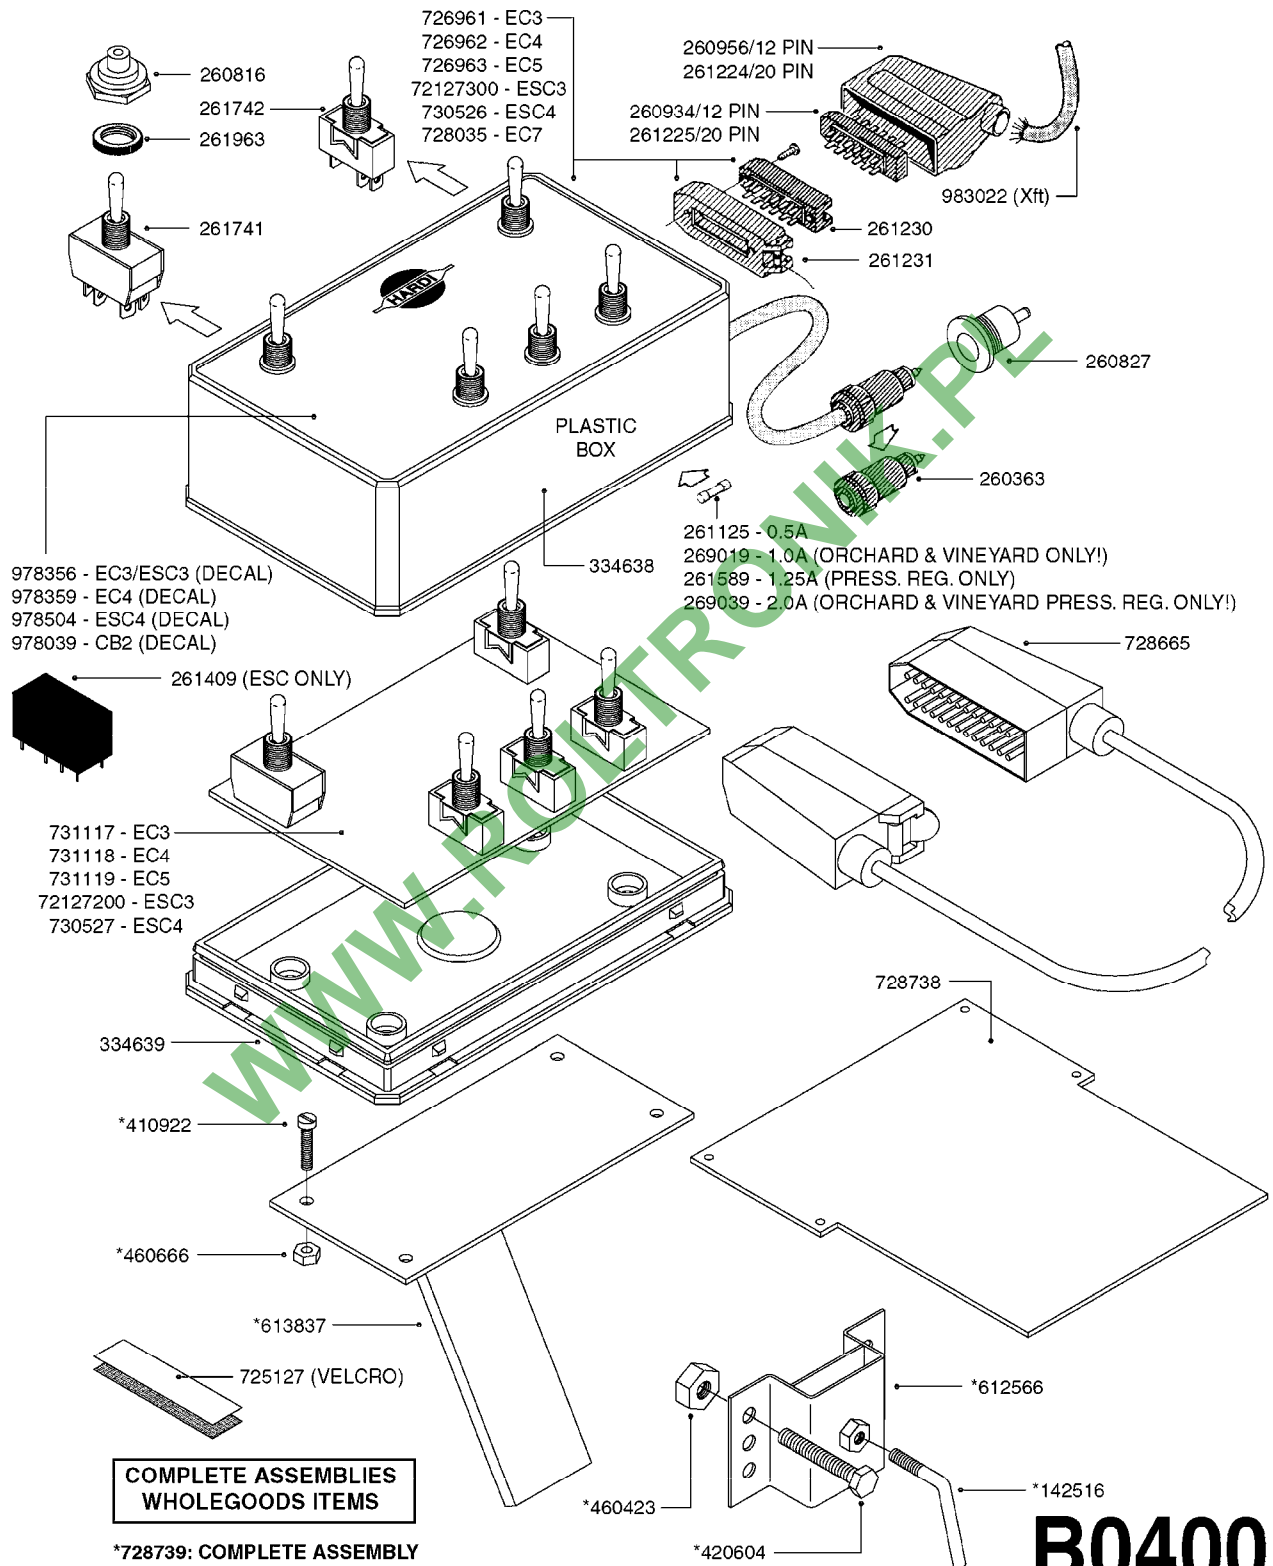

WWW.ROLTRONIK.PL

*728739: COMPLETE ASSEMBLY (NLA)

COMPLETE ASSEMBLIES
WHOLEGOODS ITEMS

B0390

CONTROL BOX F/EC+EC-SC
B0390-HIN, 01:01:16

Page 1

Date 04.11.2017 13:06

parts-n°	order qty	description
142516	1	SCREW SET M10 BENT F. LOCKING
260363	1	PLUG 2 POLE 12V
260794	1	SWITCH F.PRESS ADJ.EC CONTROL
260816	1	CAP W/RUBBER BOOT F.EC SWITCH
260827	1	PLUG F.EC ATTACHMENTS
260864	1	SWITCH F.HY BOOM CONTROL BOX
260923	1	PLUG INSERT 12 POLE FEMALE
260934	1	PLUG INSERT 12 POLE MALE
260945	1	PLUG HOUSE 12 POLE FEMALE
260956	1	PLUG HOUSE 12 POL.MALE
261066	1	SWITCH 2 POLE
261125	1	FUSE 5 X 20 500mA
261224	1	PLUG HOUSING F/20 POLE MALE
261225	1	PLUG INSERT 20 POLE MALE
261230	1	PLUG INSERT 20 POLE FEMALE
261231	1	PLUG HOUSING 20 POLE FEMALE
410922	1	CYL.SKR 8.8 DEL M4X20 RST
411006	1	SCREW M4X40 SLOTTED
420604	1	BOLT HEX 8.8 DEL M10X25 FT DIN933
460423	1	NUT HEX M10X1.50 LOCK DIN985A2 SS
460666	1	NUT HEX M4
612566	1	MOUNT BRACKET F.FAN CABLE ASSY
613837	1	MOUNT PLATE FOR EC CONTROL BOX
725006	1	CIRCUIT BOARD 4 VALVE
725014	1	CONTROL BOX EC 4 SEC./12 PIN
725056	1	PRINTED CIRC.W SW 3WAY 726961
726961	1	CONTROL BOX EC 3 SEC./20 PIN
726962	1	CONTROL BOX EC 4 SEC./20 PIN
727376	1	CIRCUIT BOARD F.ESC 3 BANK
728072	1	CABLE,20-PIN,6M EC/4
728073	1	CABLE,20-PIN,6M, EC/3
728075	1	CABLE F.CONTROL BOX 5M EC/3
728665	1	CABLE EXT.-QUICK ATTACH 20 PIN
728666	1	CABLE-QUICK ATTACH 12 PIN
728738	1	DOUB.CONT.BOX & OR F/M PLATE
728739	1	IN CAB CONTROL MOUNT KIT
729721	1	CONTROL BOX ESC3
983022	1	WIRE 12 x 0.5 x 2MM x 12"
10297303	1	CIRCUIT BOARD FOR T.M.S.
10411203	1	RELAY T-82