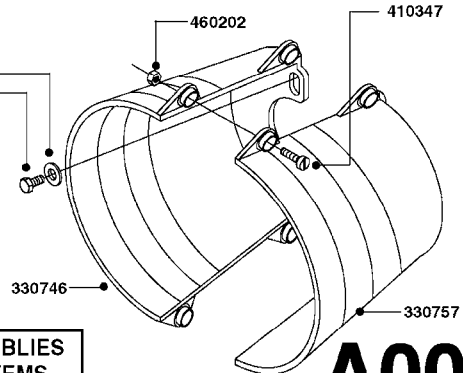

#725970 COMPLETE DAMPER KIT (SUCTION & PRESSURE)

PRESSURE SIDE OF PUMP

- 821623 - 600 WITH COUPLER
- 821624 - 600 W/ MOUNTING BASE
- 821625 - 600 GAS DRIVEN - BELT DRIVE

COMPLETE ASSEMBLIES
WHOLEGOODS ITEMS