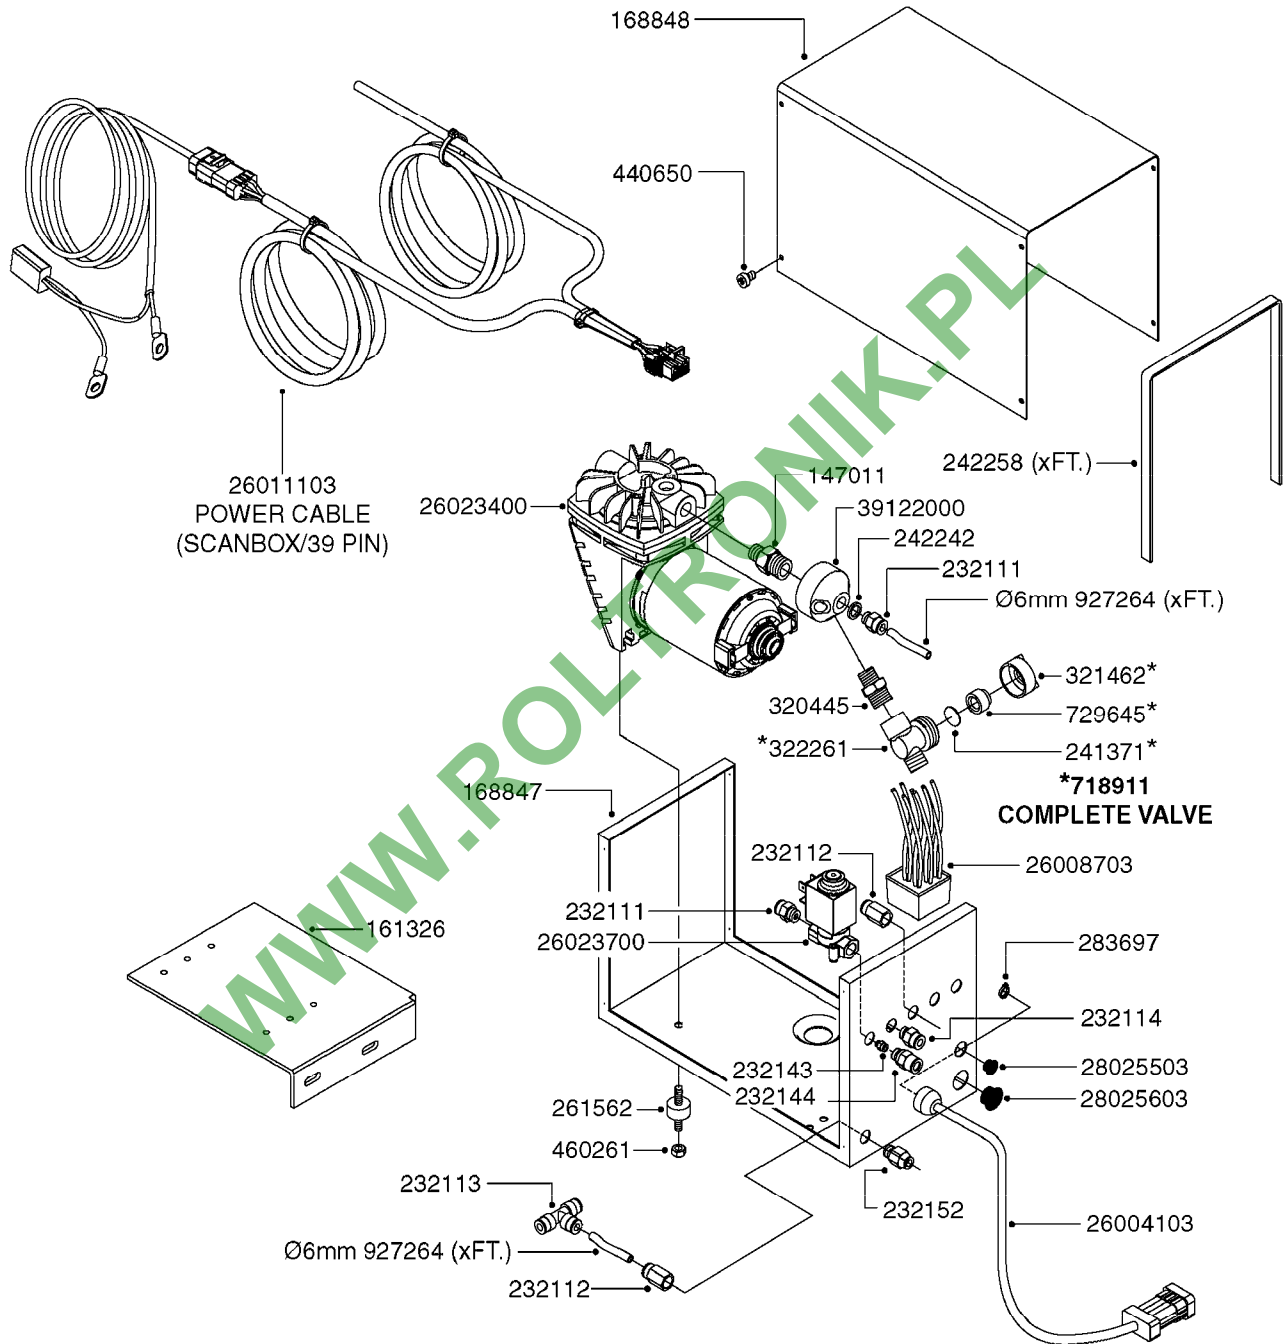

K0400

*Ø8mm 927306 (xFT.)
*Ø10mm 927330 (xFT.)

70062503 - COMPLETE ASSEMBLY

FOAM MARKER COMPRESSOR 2007
K0400-HIN, 01:01:16

Page 1

Date 04.11.2017 13:07

parts-n°	order qty	description
147011	1	HEX NIPPLE 3/8'X1/4'BSP BRASS
161326	1	MOUNT BKT. F. FOAM COMP.BOX 98
168847	1	ENCLOSURE LOWER F.MARKER
168848	1	COVER F. FOAM MARKER
232111	1	QUICK COUPLER 6MM X 1/8 EXT.
232112	1	QUICK COUPLER 6MM 1/8 INT.
232113	1	QUICK COUPLER 6MM T-PIECE
232114	1	COUPLER 1/8" THREADX8MM HOSE
232143	1	REDUCER 1/4'INT-1/8'EXT
232144	1	QUICK COUPLER 10MM X 1/4 EXT
232152	1	QUICK COUPLER 8MMX1/8 EXT.LONG
241371	1	DIAPHRAGM, NO-DRIP alt 241371
242242	1	O-RING F.AIR HOSE FITTING
242258	1	TRIM 3X10 SELF ADHESIVE 0012"
261562	1	RUBBER DAMPER 2XM6X25
283697	1	TIESTRAP 200MM
320445	1	FITT.DK HN 1/4"X3/8" BSP
321462	1	CAP F.NO-DRIP ASSY.
322261	1	HOUSING F.SAFETY VALVE 3/8"
440650	1	SCREW 3.5x13 STAINLESS
460261	1	NUT HEX M6X1.00 LOCK DIN985 A2 SS
718911	1	VALVE (SAFETY) F.MARKER
729645	1	NON-DRIP SPRING ASSY.GREEN 10
927264	1	HOSE R X PE D6/D4 X 0012"
927306	1	HOSE R X PE D8/D6 X 0012"BLACK
927330	1	HOSE R X PE D10/D8 X 012"BLACK
26004103	1	FOAM MARKER CNTRL MOD CABL STD
26008703	1	FOAM MARKER CONTROL SCII
26011103	1	FOAMER POWER/CONTROL CABLE 39P
26023400	1	COMPRESSOR F.FOAM MARKER CM40
26023700	1	SOLENOID VAL 12V 1/8' FLO '07
28025503	1	PLUG F.DRILLED HOLE 1/2"
28025603	1	PLUG F.DRILLED HOLE 3/4"
39122000	1	DISTR.HOUSING F.FOAM MARKER'07
70062503	1	FOAM MARKER COMPRESSOR, STD, 39P