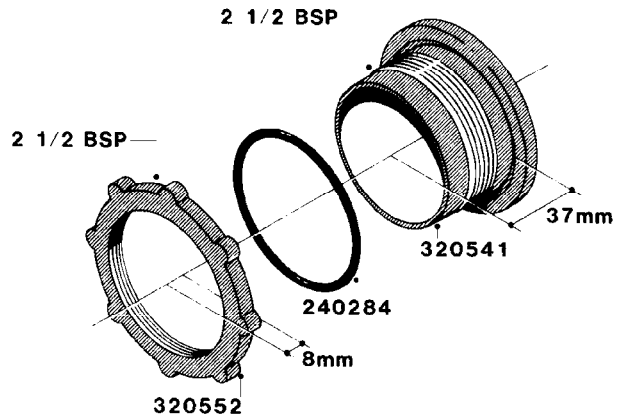

L0060

FITTINGS - BULKHEAD
L0060-HIN, 01:01:16

Page 1

Date 04.11.2017 13:07

parts-n°	order qty	description
141046	1	NUT 3/8" BSP
141341	1	NUT 1/4' BSP
240284	1	O-RING D82,5/75 X 3,5
320456	1	FITT.DK BULKHEAD 1"BSP DOUBLE
320467	1	FITT.DK BULKHEAD 1"BSP SINGLE
320471	1	FITT.DK NUT 1" BSP JAMB
320541	1	FITT.DK BULKHEAD 2-1/2'BSP SIN
320552	1	FITT.DK NUT 2-1/2' BSP JAMB
320644	1	FITT.DK ELB.3/4"HB X 1" BSP
320784	1	FITT.DK CAP 1-1/2" BSP
320795	1	FITT.DK NUT 1-1/2" BSP JAMB
320935	1	FITT.DK BULKHEAD 1/4' BSP SING
320946	1	FITT.DK BULKHEAD 3/8' BSP SING
321296	1	FITT.DK BULKHEAD 1/2" BSP SING
321307	1	FITT.DK NUT 1/2" BSP JAMB
321333	1	FITT.DK BULK 1-1/2" X 1"F BSP
330061	1	O-RING D16/D11X2,5
330072	1	O-RING D53.5/D45.5X4
330212	1	O-RING D19/D14X2.4 F.1/2"NUT
332577	1	O-RING D38/D30X4 F.1" PUR.
332592	1	O-RING D26/D20X3

WWW.ROLTRONIK.PL