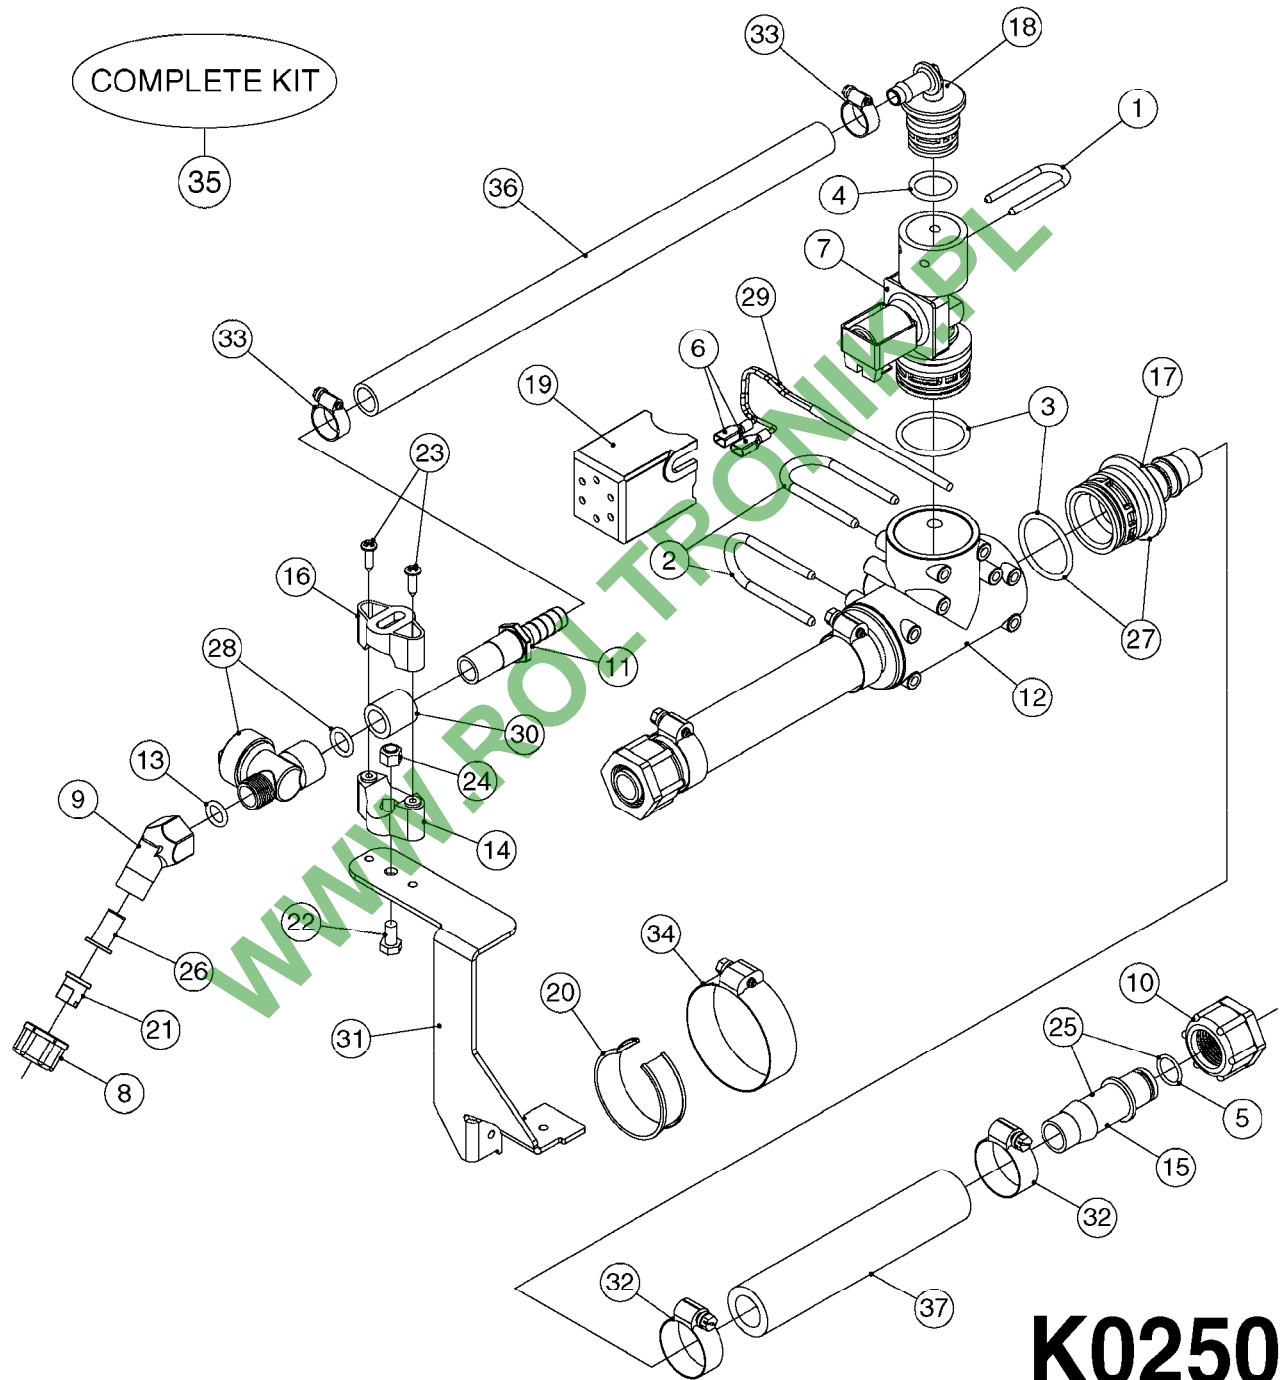

K0250

ELECTRIC END NOZZLE KIT '09
K0250-HIN, 01:01:16

Page 1
Date 04.11.2017 13:07

Pos.	parts-n°	order qty	description
1	145994	1	FITT.DK S-40 FORK
2	145995	1	FITT.DK S-53 FORK
3	242354	1	O-RING D32.2X3.0 VITON F.S-53
4	242355	1	O-RING D19.2X3.0 VITON F.S-40
5	242594	1	O-RING D14 X 1.78 SCH.70-EPDM
6	261539	1	SPADE F.ELEC CONNEX BLUE INSUL
7	262104	1	VALVE, SOLENOID, S53/S40
8	320187	1	FITT.DK CAP 3/8" BSP BLACK
9	320191	1	FITT.DK ELB 3/8' BSP 45 DEGREE
10	320283	1	FITT.DK NUT 3/4"BSP
11	320891	1	FITT.DK HB 3/8'- 3/8' BSP
12	322352	1	FITT.DK S-53 TEE
13	330013	1	O-RING D15/D10X2.5 F.3/8"NUT
14	333012	1	NOZZLE HOLD. UPPER PART
15	334044	1	FITT.DK HB 3/4' F. 3/4' CAP
16	334220	1	YOKE, UPPER NOZZLE BODY
17	334229	1	FITT.DK S-53 STR.3/4"
18	334237	1	FITT.DK S-40 ELB.3/8"
19	334965	1	COVER FOR S53 SOLENOID VALVE
20	341291	1	RUBBER HOSE CLAMP COVER 130MM
21	370392	1	NOZZLE END FAN 1850-G 300
22	410546	1	SCREW HEX M6X12 A2 SS DIN933
23	440665	1	SCREW M4.2X16 STAINLESS
24	460261	1	NUT HEX M6X1.00 LOCK DIN985 A2 SS
25	724621	1	FITT.DK HB 3/4"ASSY F.3/4" NUT
26	725042	1	SCREEN 80 MESH W.GASKET, RED
27	726558	1	FITT.DK S53 STR. 3/4" W. ORING
28	729610	1	NOZZLE ASSY. NON DRIP 3/8 THRD
29	983087	1	ELEC. CABLE 2 WIRE X 0.75MM
30	10631003	1	HOSE R X CLEAR BRAID.X 1/2 12"
31	16110803	1	NOZZLE BRACKET VAR SPACINGS
32	28029903	1	CLAMP HOSE GEAR P3/4"-S1" 6712
33	28044903	1	CLAMP HOSE GEAR P3/8" 6706
34	28047003	1	CLAMP HOSE GEAR 30 X 50 6732
35	82613203	1	ELECTRIC END NOZZLE KIT 2009
36	92701703	1	HOSE R X3/8" X300PSI WP X0012"
37	92703203	1	HOSE R X3/4" X300PSI WP X0012"