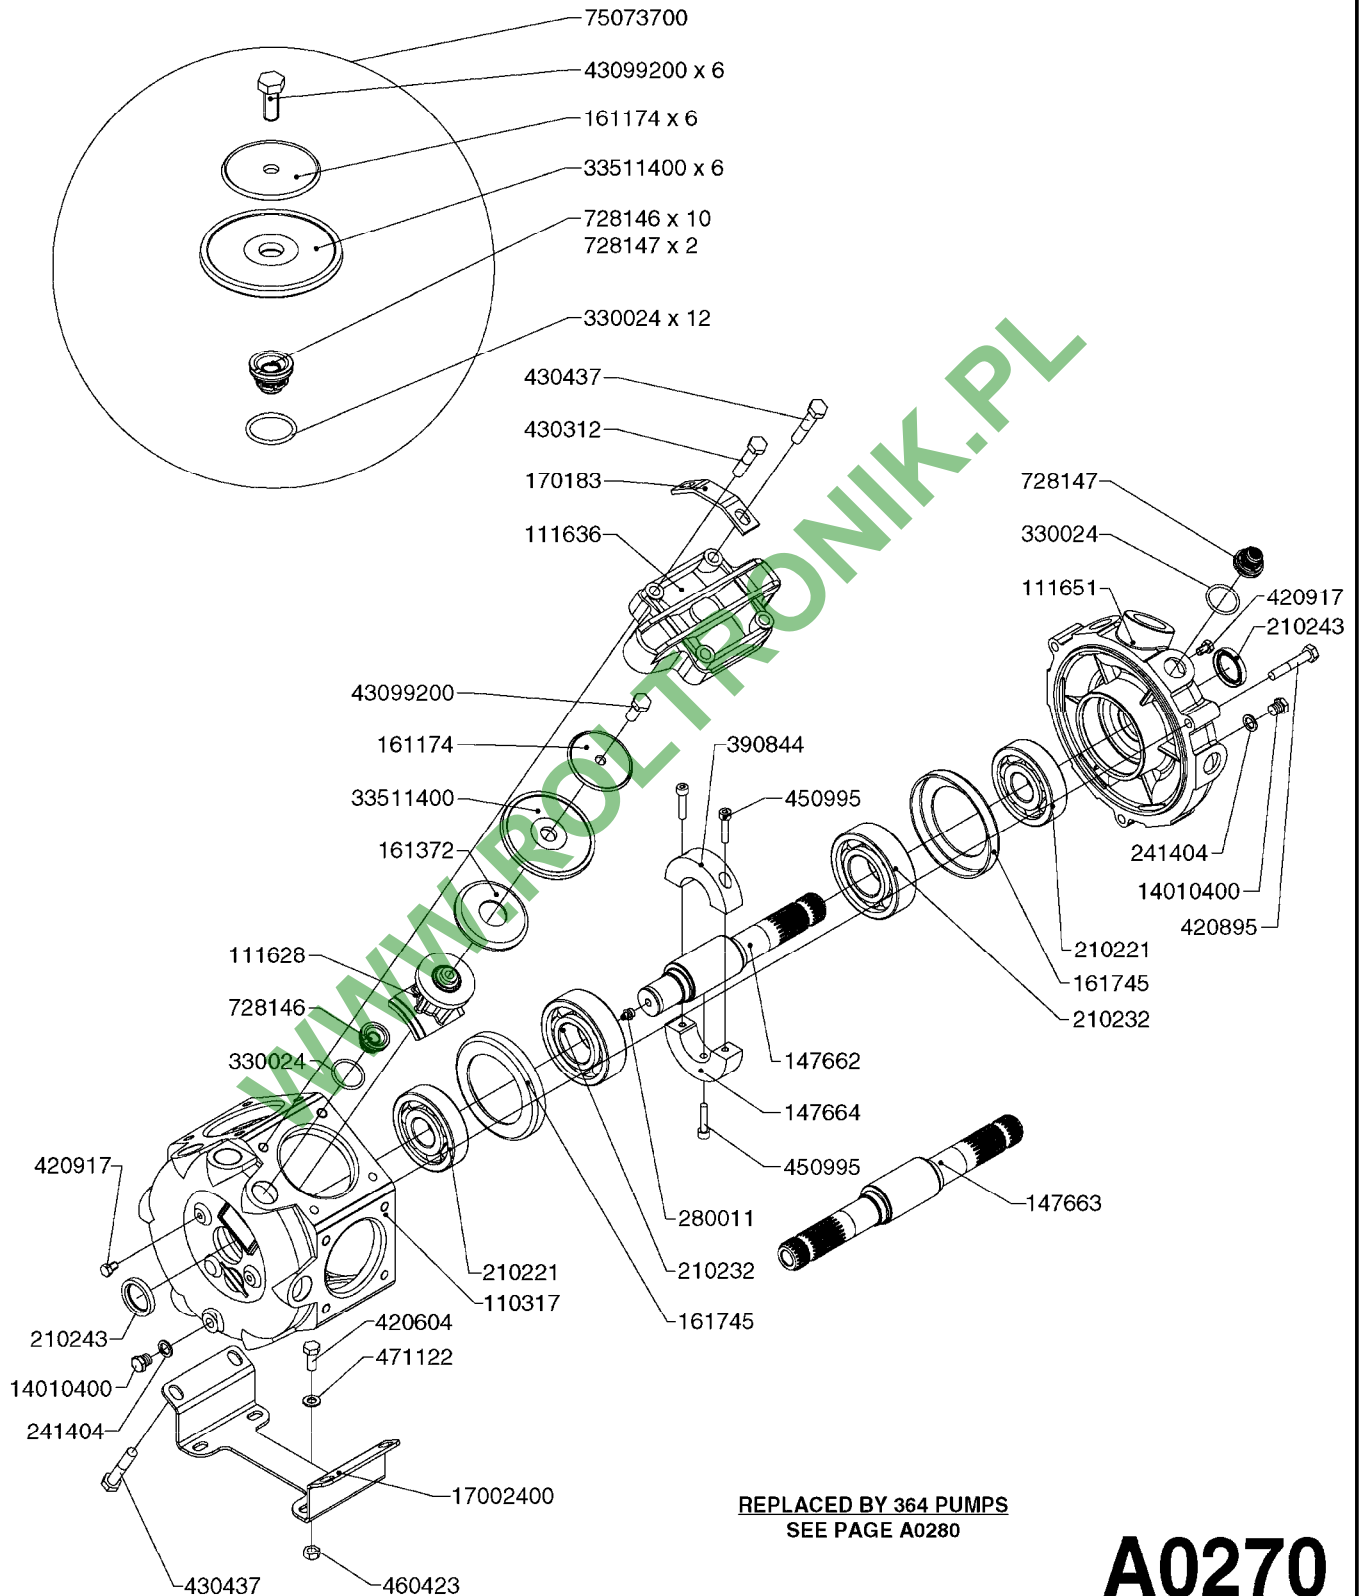

PUMP - 363/1000 RPM W/MOUNTING
A0270-HIN, 17:03:16

Page 1

Date 04.11.2017 13:06

parts-n°	order qty	description
110317	1	PUMP CASING MODEL 360/361 PNTD
111628	1	CONNECTING ROD 363/5.5 PUMP
111636	1	VALVE COVER 363 HEAVY DUTY
111651	1	CASTING F.363 1.5" PUMP(FRONT)
147662	1	CRANK SHAFT F.363/463-5.5MM
147663	1	CRANK SHAFT 363/463-5.5 THROUG
147664	1	COUNTERBALANCE 363/463 WEIGHT
161174	1	DIAPHRAGM DISC SS 361/363/364 PUMP
161372	1	DIAPHRAGM BACKING DISC,320-361
161745	1	METAL SPACER F.363/463
170183	1	LIFT STRAP F.PUMP 360/361/462
210221	1	BEARING BALL 6407
210232	1	BEARING BALL 6310
210243	1	SEAL OIL 35 X 47 X 7
241404	1	DOWTY SEAL 1/4"
280011	1	GREASE NIPPLE 1/8' SAE H TR
330024	1	O-RING D41,1/D34.5 X 3,5
390844	1	COUNTERBALANCE 363/463 POM
420604	1	BOLT HEX 8.8 DEL M10X25 FT DIN933
420895	1	BOLT HEX 8.8 RAW M10X60
420917	1	BOLT HEX 8.8 RAW M8X12 FT
430312	1	BOLT HEX 8.8 RAW M12X60
430437	1	BOLT HEX 8.8 RAW M12X65
450995	1	BOLT ALLEN M8X30 DIN 912 RAW
460423	1	NUT HEX M10X1.50 LOCK DIN985A2 SS
471122	1	WASHER, M10, Ø20/10.5X 2.0, SS
728146	1	VALVE FOR 361(726890/707932)
728147	1	VALVE FOR 361 WHITE WITH HOLE
14010400	1	PLUG 1/4" BSP
17002400	1	FOOT F. 36X PUMP, RED
33511400	1	DIAPHRAGM PUMP 361/361/363/364 PUR
43099200	1	BOLT HEX SS M12 X 30 DIN933 A4
75073700	1	PUMP KIT 361/363 "06"

WWW.ROTRONIK.PL