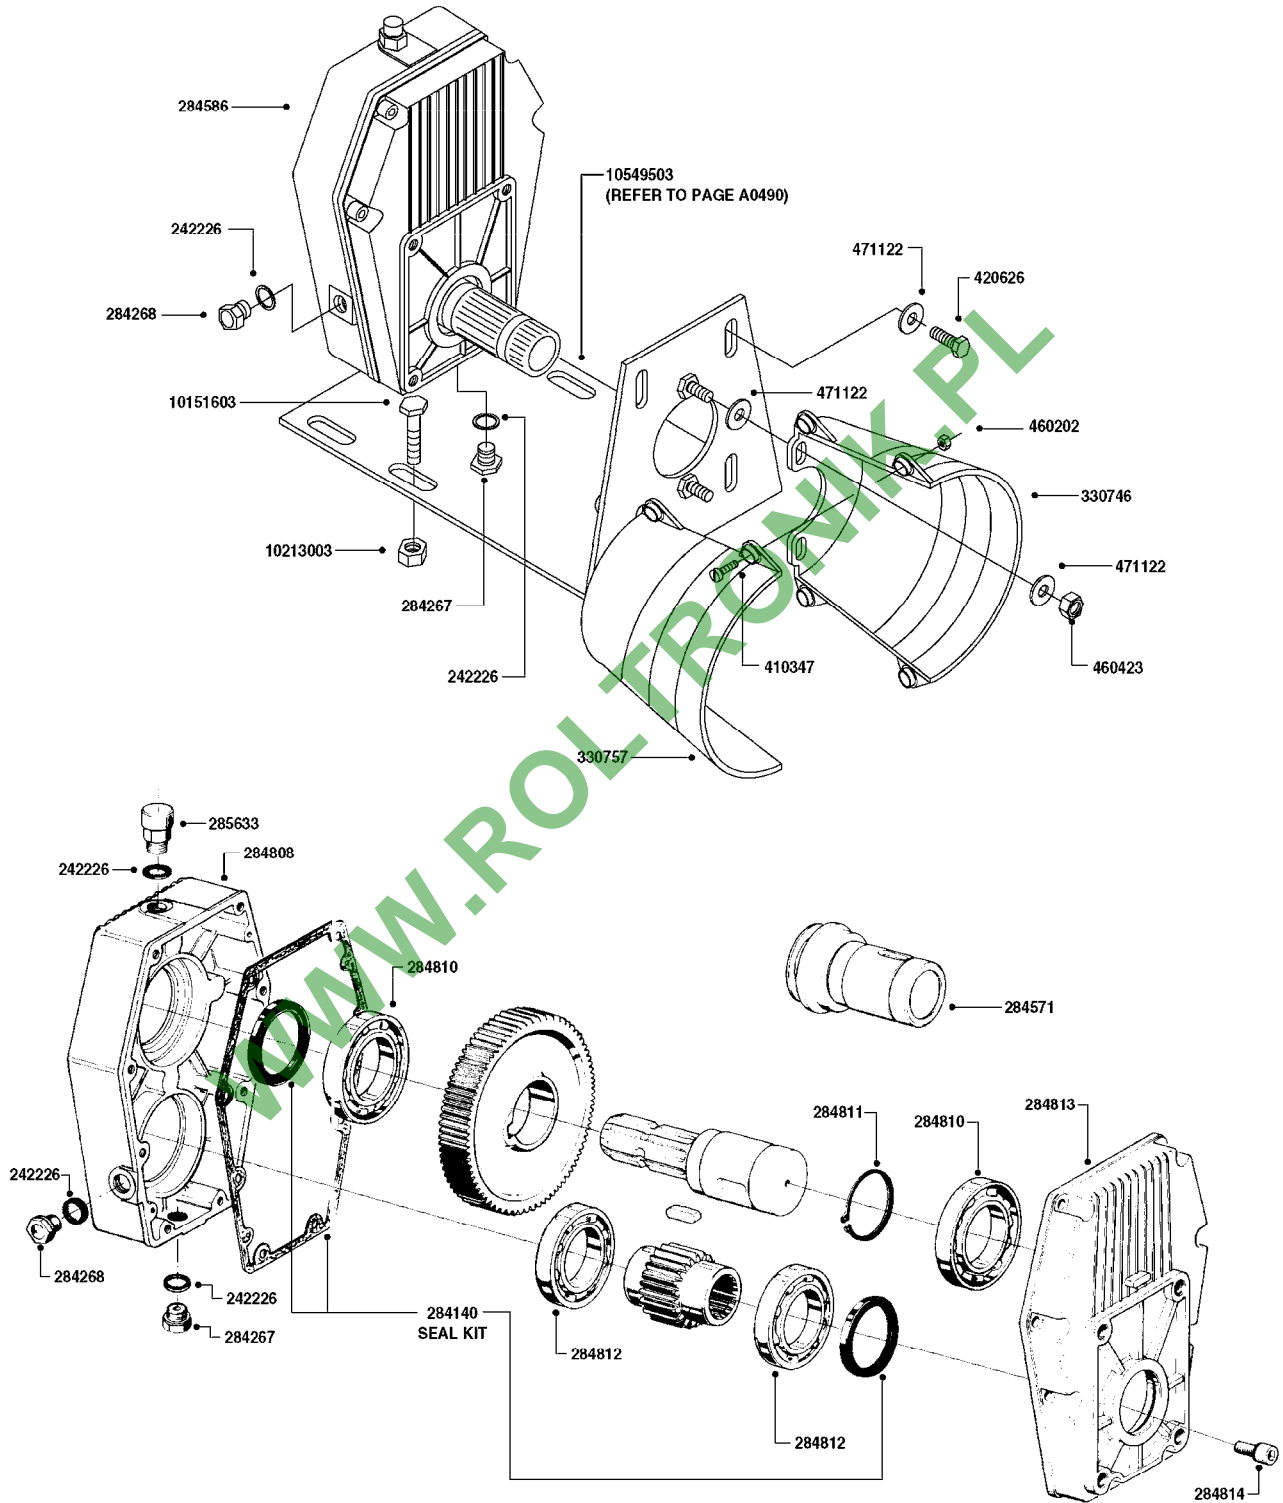

GEAR LUBE REQUIREMENT
SAE 90 GEAR LUBE
(FILL TO SIGHT GAUGE CENTER)

COMPLETE ASSEMBLIES
WHOLEGOODS ITEMS

A0480

GEAR DRIVE 1000RPM 361-3/460-3
A0480-HIN, 01:01:16

Page 1

Date 04.11.2017 13:06

parts-n°	order qty	description
242226	1	SEAL WASHER F.BOTTOM PLUG
284140	1	GASKET SET FOR GEAR ML52 1/3
284267	1	BOTTOM PLUG F. GEAR ML52
284268	1	LEVEL INDICATOR GEAR ML 52
284571	1	SHAFT F.ML52
284586	1	GEAR BOX 1000 RPM
284808	1	HOUSING F.ML52 GEARBOX
284810	1	BEARING INNER ML52 GEARBOX
284811	1	SNAP-RING OUTER 46X2
284812	1	BEARING OUTER ML52 GEARBOX
284813	1	ENDCOVER F.ML52 GEARBOX
284814	1	SCREW F.END COVER ML52 GEARBOX
285633	1	BOTTOM PLUG F.M7 GEAR
330746	1	GUARD PTO LOWER PART SHORT
330757	1	GUARD PTO UPPER PART SHORT
410347	1	SCREW M6X20 8.8
420626	1	BOLT HEX 8.8 DEL M10X20 FT
460202	1	NUT HEX M6
460423	1	NUT HEX M10X1.50 LOCK DIN985A2 SS
471122	1	WASHER, M10, Ø20/10.5X 2.0, SS
10151603	1	BOLT HEX 7/16 NC GR.2 01.50'
10213003	1	NUT HEX NC (NYLON LOCK) 7/16"
10549503	1	GEAR BOX KIT 1000 RPM LESS G/B

WWW.ROLTRONIK.PL