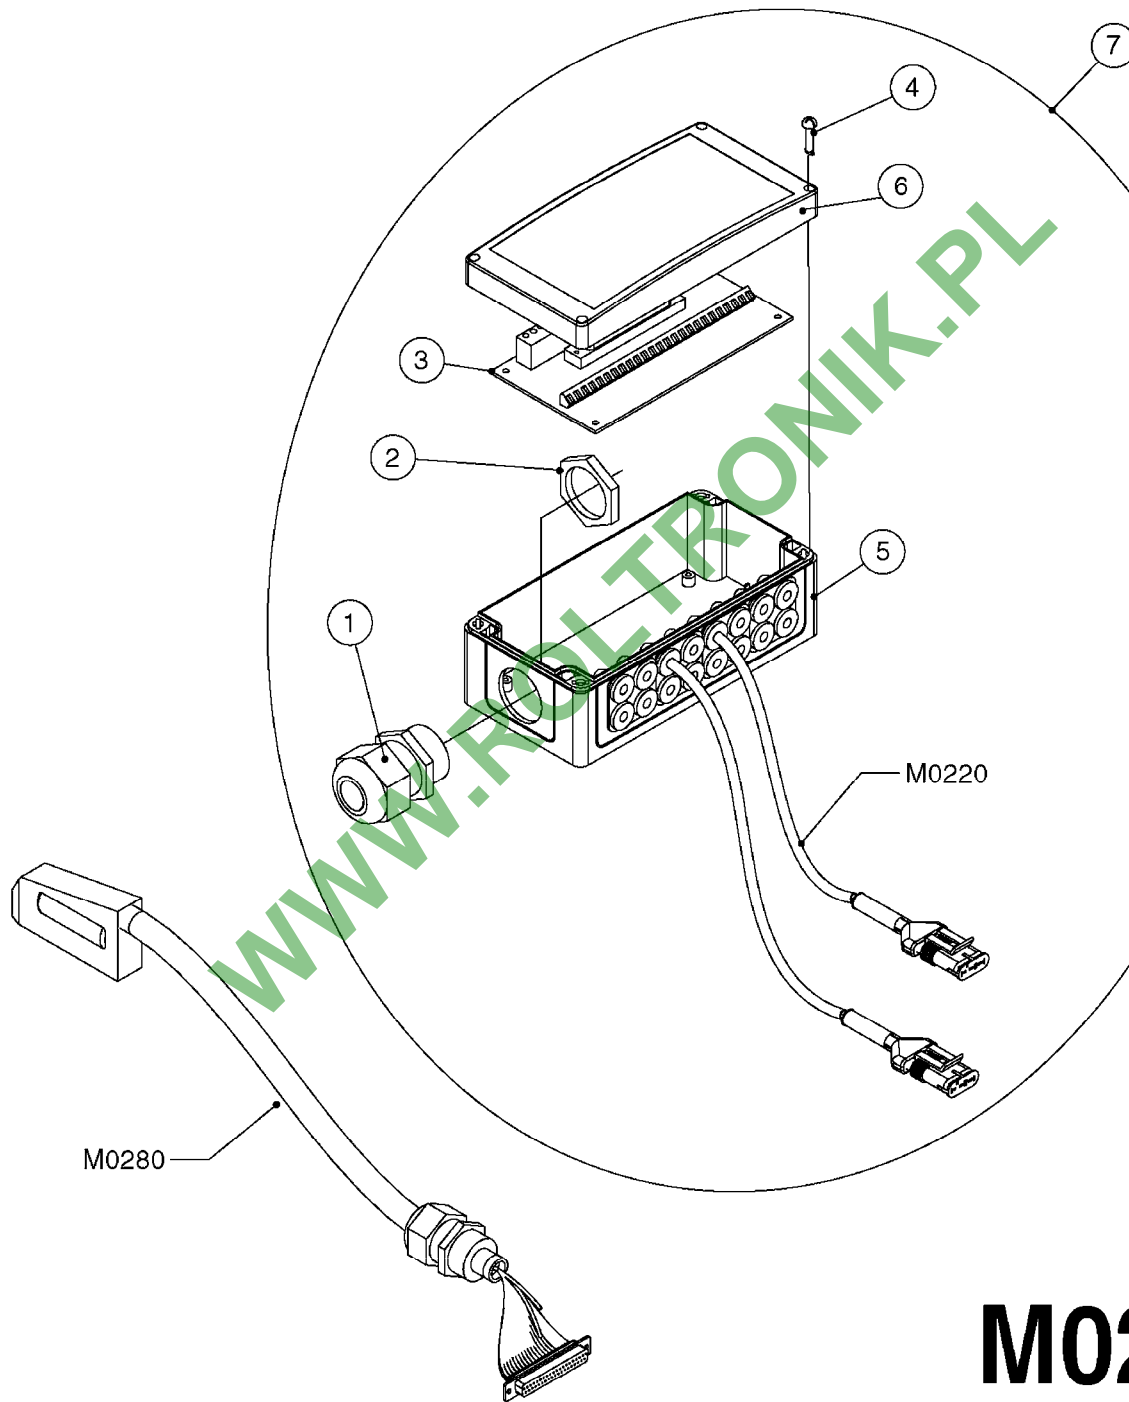

JUNCTION BOX - LIQUID
M0230-HIN, 01:01:16

Page 1

Date 04.11.2017 13:08

Pos.	parts-n°	order qty	description
1	262106	1	BULKHEAD F. CABLE 6.5-14 BLACK
2	262107	1	NUT F. BULKHEAD CABLE BLACK
3	26004800	1	CIRCUIT BD SEC VLV NCM 13SEC 13 SECTION
3	72173900	1	CIRCUIT BD SEC VLV 39PIN 9SEC 9 SECTION
4	28082100	1	SCREW F. BOX LID 1/4" L=20
5	33508700	1	BOX BOTTOM 160X80X40 BLACK 1-HOLE
6	33508800	1	LID 160X80X15 BLK W/SCREWS
7	72115400	1	CONNECTION BOX F. OP. UNIT SV9

WWW.ROLTRONIK.PL