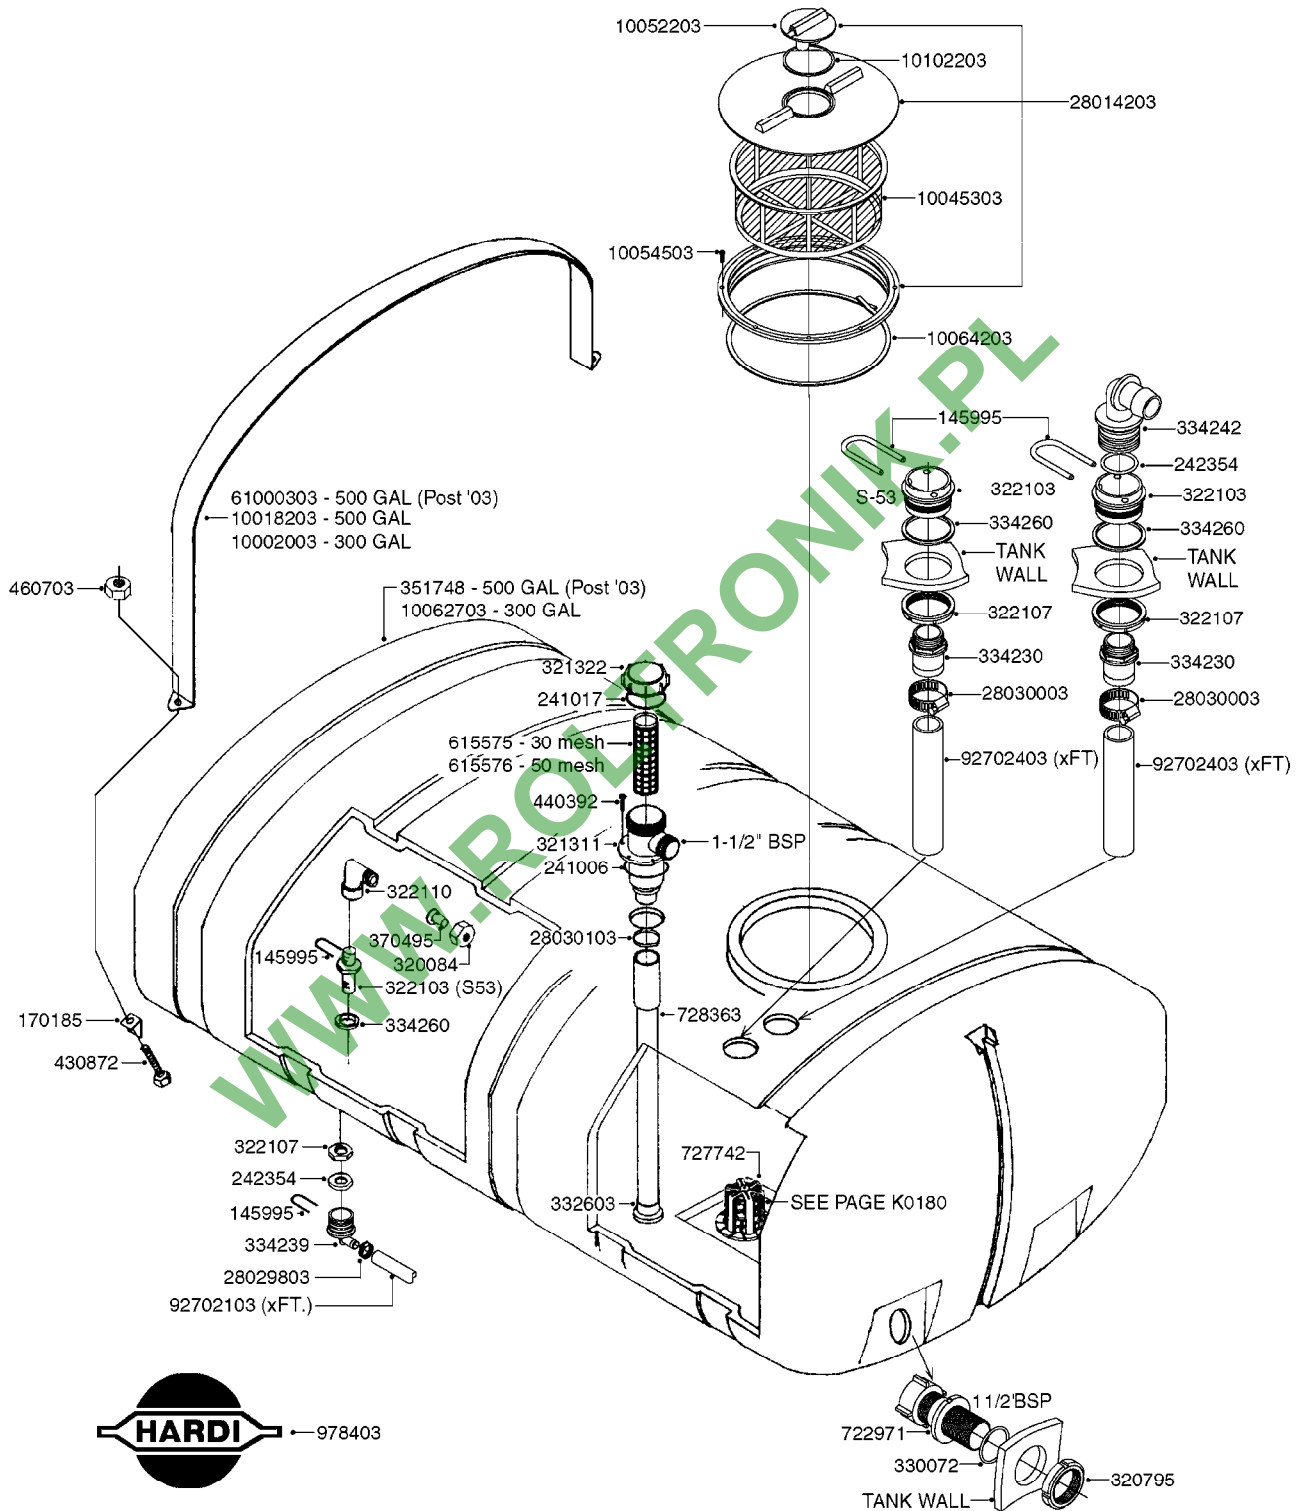

978403

FOR CONNECTING HOSE
FITTINGS, SEE SECTION L

E0180

TANK TR 300/500 W/EC (POST 93)
E0180-HIN, 01:01:16

Page 1

Date 04.11.2017 13:07

parts-n°	order qty	description
145995	1	FITT.DK S-53 FORK
170185	1	ANGLE BRACKET F. TANKSTRAP
241006	1	O-RING D79,2X5,7 NITRIL
241017	1	O-RING D74,5X3 NITRIL
242354	1	O-RING D32.2X3.0 VITON F.S-53
320084	1	FITT.DK NUT 1/2" BSP
320795	1	FITT.DK NUT 1-1/2" BSP JAMB
321311	1	FILTER BODY S 80 X 4
321322	1	SCREW CAP F. S80 X 4
322103	1	FITT.DK S-53 BULKHEAD
322107	1	FITT.DK S-53 BULKHEAD NUT
322110	1	FITT.DK S-53 ELB. 1/2" BSP
330072	1	O-RING D53.5/D45.5X4
332603	1	CAP F. SUCTION TUBE
334230	1	FITT.DK S-53 STR.1"
334239	1	FITT.DK S-53 ELB.1/2"
334242	1	FITT.DK S-53 ELB.1"
334260	1	GASKET F. S-53 BULKHEAD
351748	1	TANK RAW 500 GAL
370495	1	NOZZLE INJECTOR 5066-3.0
430872	1	BOLT HEX 8.8 DEL M12X100 FT
440392	1	SCREW 6.3 X 25.0 DIN7981C TORX
460703	1	NUT HEX M12X1.75 LOCK DIN985A2 SS
615575	1	FILTER F.TOP SUCT.30 MESH GRN.
615576	1	FILTER F.TOP SUCT.50 MESH BLUE
722971	1	SAFETY VALVE SCF 217PSI(15BAR)
727742	1	TOP DRAIN CORD TYPE
728363	1	SUCTION TUBE ASSY.L=72"
978403	1	DECAL COMPANY 280 X 450
10002003	1	STRAP F. TR TANK 300 GAL.
10018203	1	TANK STRAP 500 GA.PRE'03 (92")
10045303	1	FILTER BASKET 16"
10052203	1	LID VENT ASSY
10054503	1	SCREW 3/4" SELF TAPPING
10062703	1	TANK RAW 300 GAL.84 MODEL
10064203	1	SET SEALING SPONGE 1 Ft BULK
10102203	1	GASKET F.16" LID BREATHER
28014203	1	LID ASSY. (3-PC.) 16" ARAG
28029803	1	CLAMP HOSE GEAR P1/2" 6708
28030003	1	CLAMP HOSE GEAR P1" 6716
28030103	1	CLAMP HOSE GEAR P5/4-S1.5"6724
61000303	1	TANK STRAP 500 GA POST'03(95")
92702103	1	HOSE R X1/2" X300PSI WP X0012"
92702403	1	HOSE PVC SUCT GRAY 1"