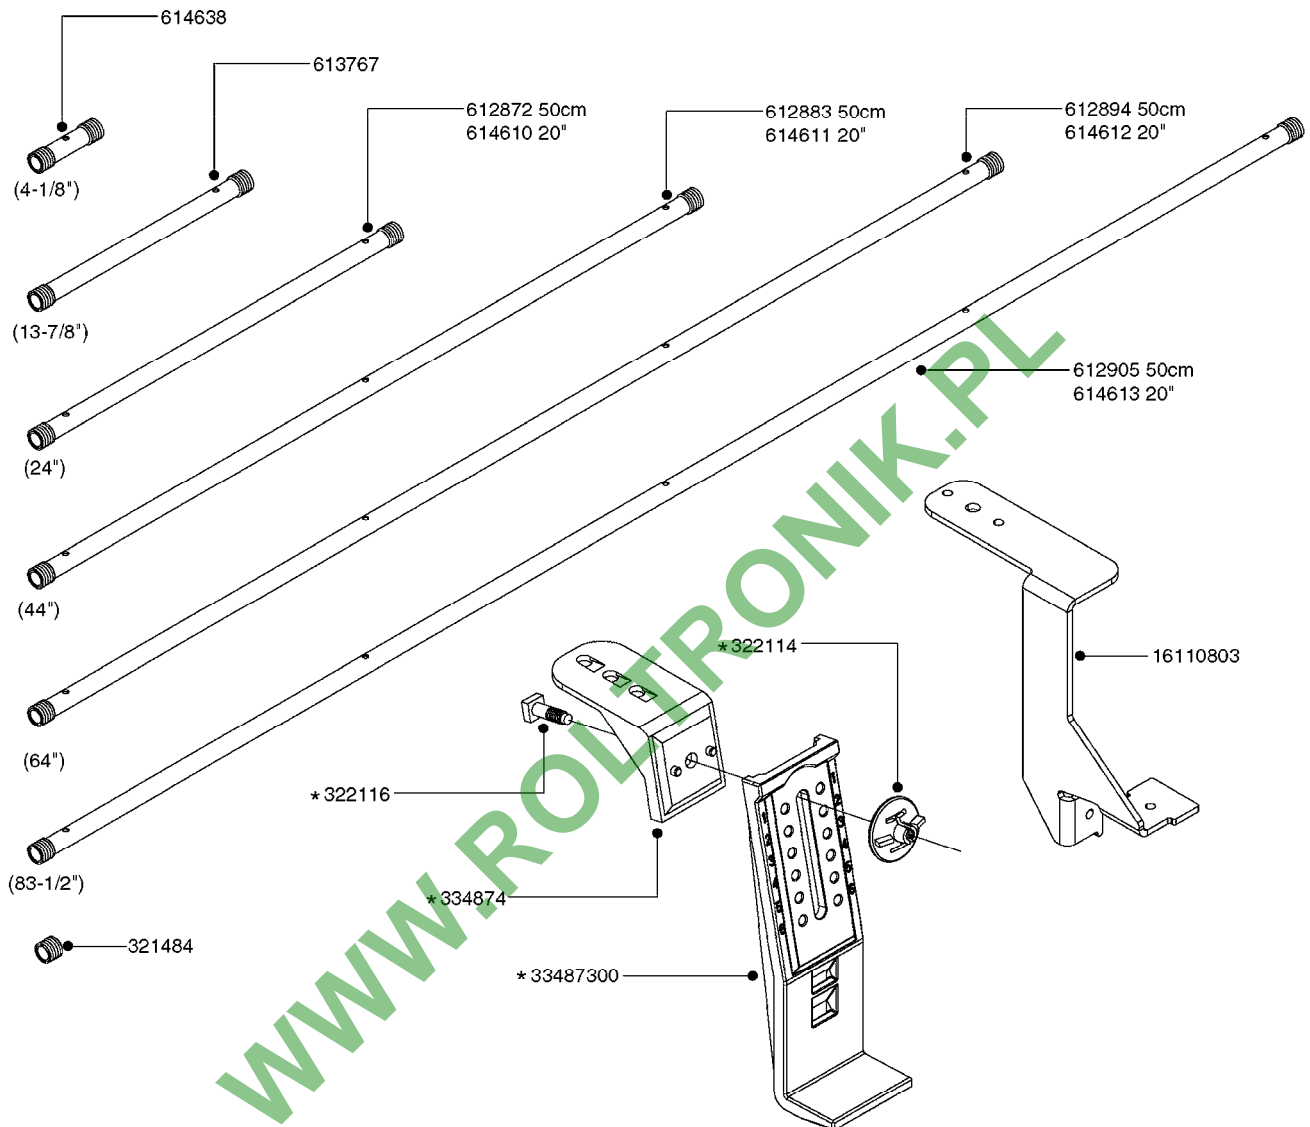

*741685 - BAG OF 5 COMPLETE
*741688 - BAG OF 10 COMPLETE

	STAINLESS CLAMPS AND INSULATOR	
	100X60MM - 741778 BAG OF 10	
	80X60MM - 741741 BAG OF 10	80X60MM - 741738 BAG OF 5
	50X50MM - 741737 BAG OF 10	50X50MM - 741734 BAG OF 5
	50X30MM - 741733 BAG OF 10	50X30MM - 741730 BAG OF 5

BLANK TUBES: 614647 - 23-3/4" 614648 - 43-1/4" 614649 - 63" 614650 - 82-1/2"	DIMPLED TUBES: 615468 - 24-1/2" 615471 - 64" 615469 - 44" 615472 - 74-1/4" 615470 - 54-1/8" 615473 - 92"

D1110