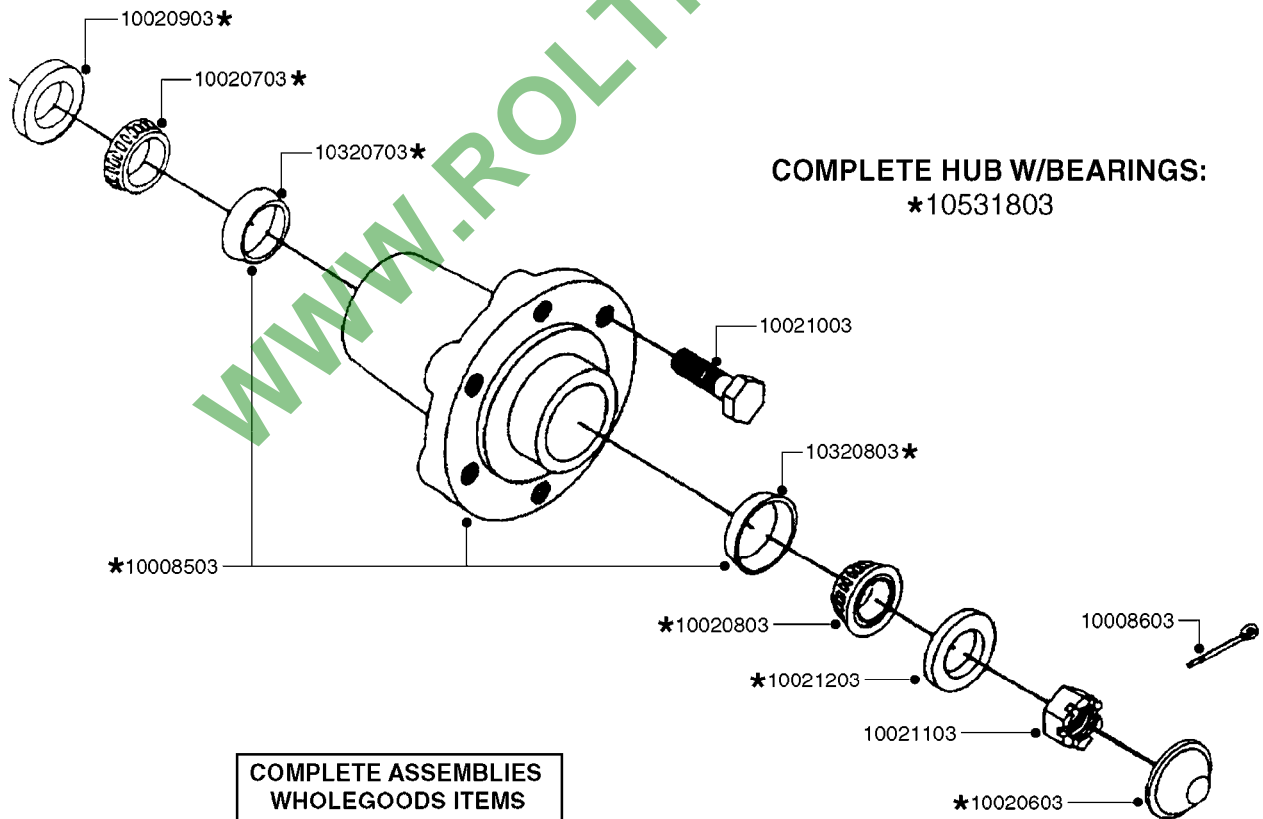

COMPLETE HUB W/BEARINGS:

*10531803

COMPLETE ASSEMBLIES
WHOLEGOODS ITEMS

E0720