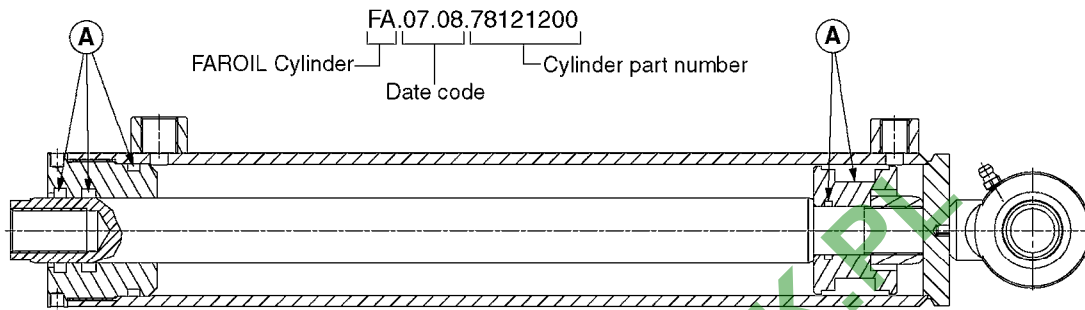

HYDRAULICS - CYLINDERS
C0020-HIN, 01:01:16

Page 3

Date 04.11.2017 14:56

parts-n°	order qty	description
63039300 78100003	1 1	CYLINDER ROD F.781132 CYL. PARA-LIFT CM+750 W/STOP

WWW.ROLTRONIK.PL

Check cylinder barrel for stamped part number.