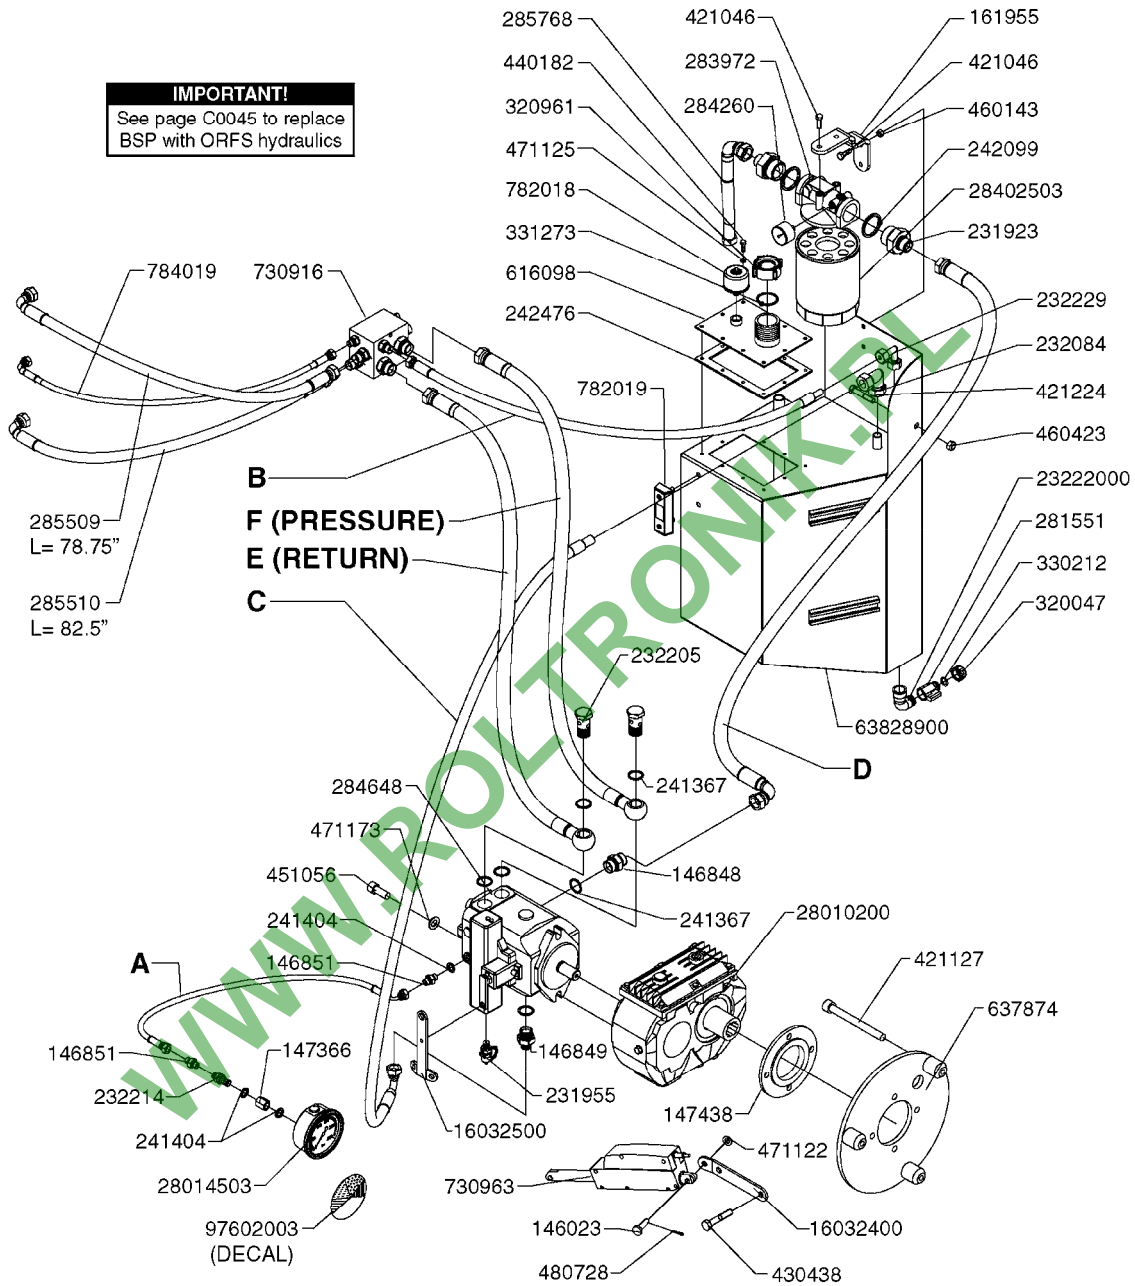

IMPORTANT!
See page C0045 to replace
BSP with ORFS hydraulics