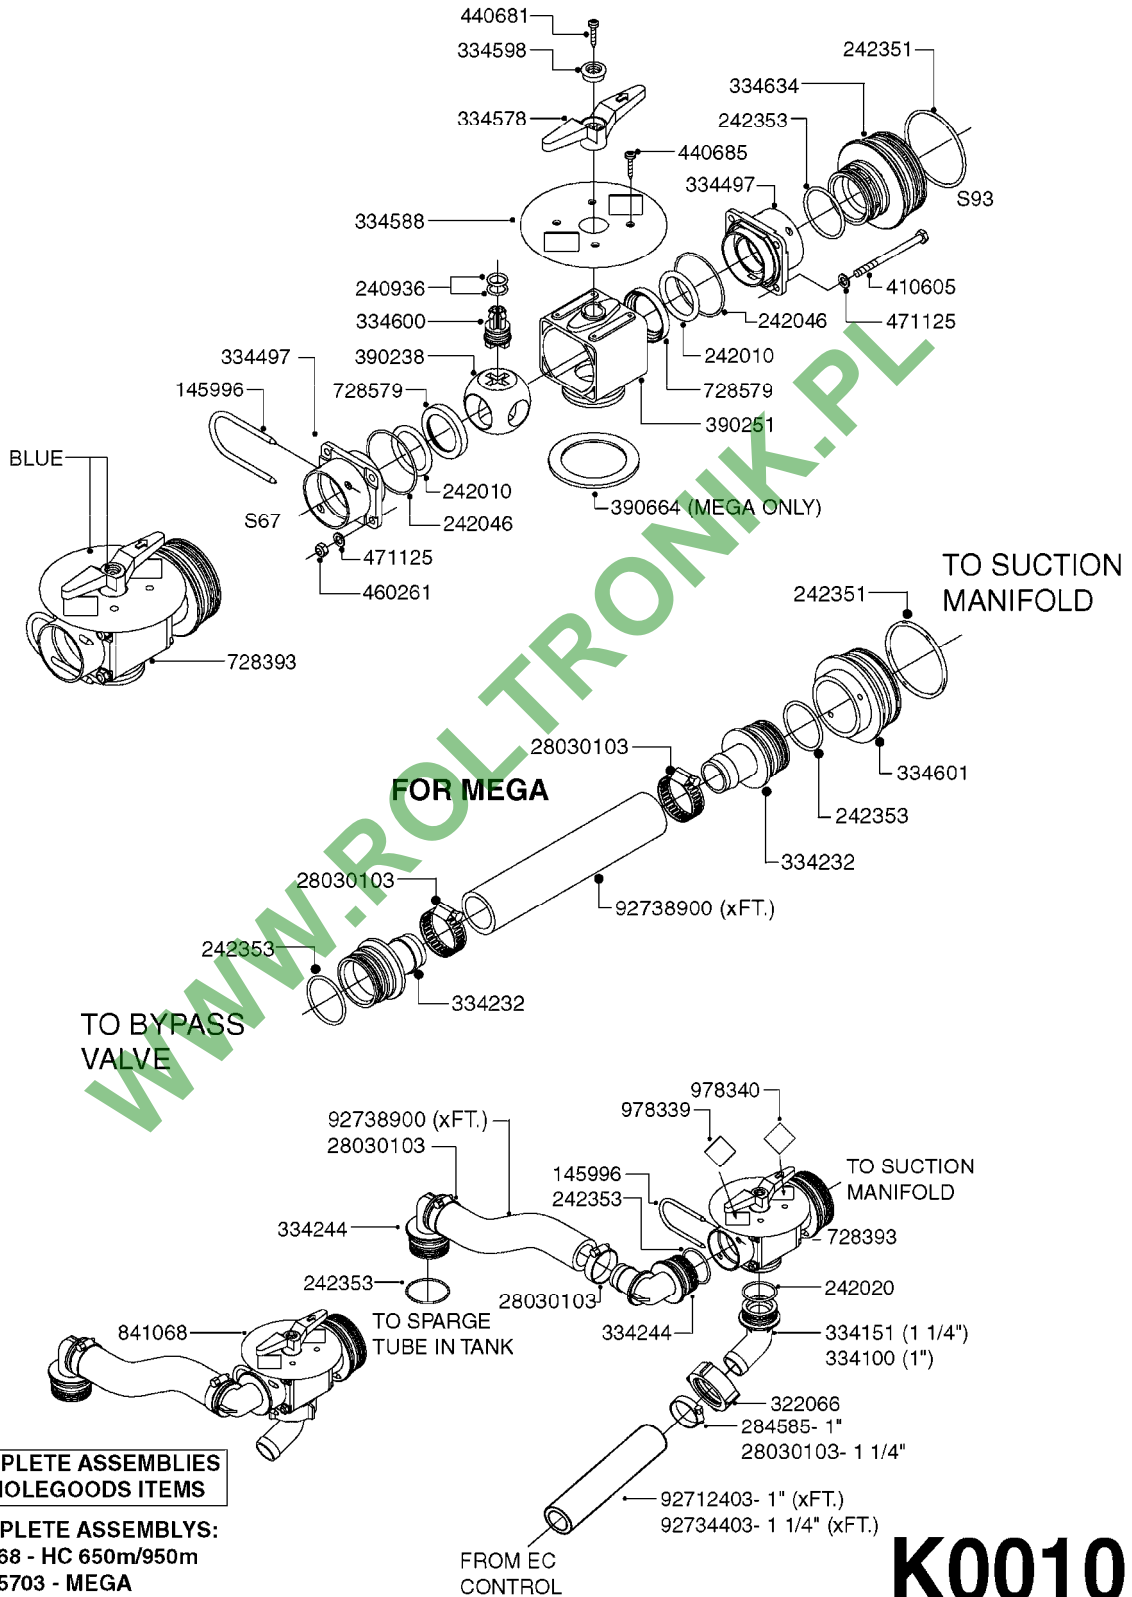

COMPLETE ASSEMBLIES
WHOLEGOODS ITEMS

COMPLETE ASSEMBLYS:
841068 - HC 650m/950m
10545703 - MEGA

K0010

parts-n°	order qty	description
145996	1	FITT.DK S-67 FORK
240936	1	O-RING D13.3X2.4 NITRIL
242010	1	O-RING D37.47X5.33
242020	1	O-RING 39.2 X 3 VITON
242046	1	O-RING D60X2
242351	1	O-RING D69.5X3.0 VITON F.S-93
242353	1	O-RING D44.2X3.0 VITON F.S-67
284585	1	CLAMP HOSE GEAR 1" MINI 020
322066	1	FITT.DK S-56 NUT
334100	1	FITT.DK S-61 ELB.1" 110 DEG.
334151	1	FITT.DK S-61 ELB.1-1/4"110 DEG
334232	1	HOSE TAIL S67 1"1/4 STRAIGHT
334244	1	HOSE TAIL 90° S67 1"1/4
334497	1	END COVER 3 WAY VALVE S-67
334578	1	HANDLE FOR VALVE 'OLD' STYLE
334588	1	FACE PLATE F. BALL VALVE BLUE
334598	1	PLUG F.VALVE HANDLE BLUE
334600	1	SPINDLE F.3 WAY VALVE
334601	1	FITTING S93M- S67F
334634	1	FITT.DK ADAPTER S-93M S67M
390238	1	BALL F. 3 WAY PRESSURE VALVE
390251	1	MOTOR HOUSING F. 3-WAY VALVE
390664	1	WASHER NYLON D85.0/D7.0X3.0
410605	1	BOLT HEX 8.8 DEL M6X80
440681	1	SCREW F. PLASTIC 4MM X 14LG SS
440685	1	SCREW F.PLASTIC 4X14 SS C-SUNK
460261	1	NUT HEX M6X1.00 LOCK DIN985 A2 SS
471125	1	WASHER M6U 6.4X14X1.2,A2 SS
728393	1	VALVE 3 WAY F.AGITAT SHUTOFF
728579	1	SEAL F BALL
841068	1	AGITATION BYPASS KIT
978339	1	DECAL MANIFOLD SYS.AGIT.RETU
978340	1	DECAL MANIFOLD SYS.PUMP SUCT
10545703	1	*AGITATION BYPASS KIT MEGA
28030103	1	CLAMP HOSE GEAR P5/4-S1.5"6724
92712403	1	HOSE R X1" X300PSI WP X0012"
92734403	1	HOSE R X5/4" X200PSI WP X0012"
92738900	1	HOSE R X PVC X 1-1/4" 0012"