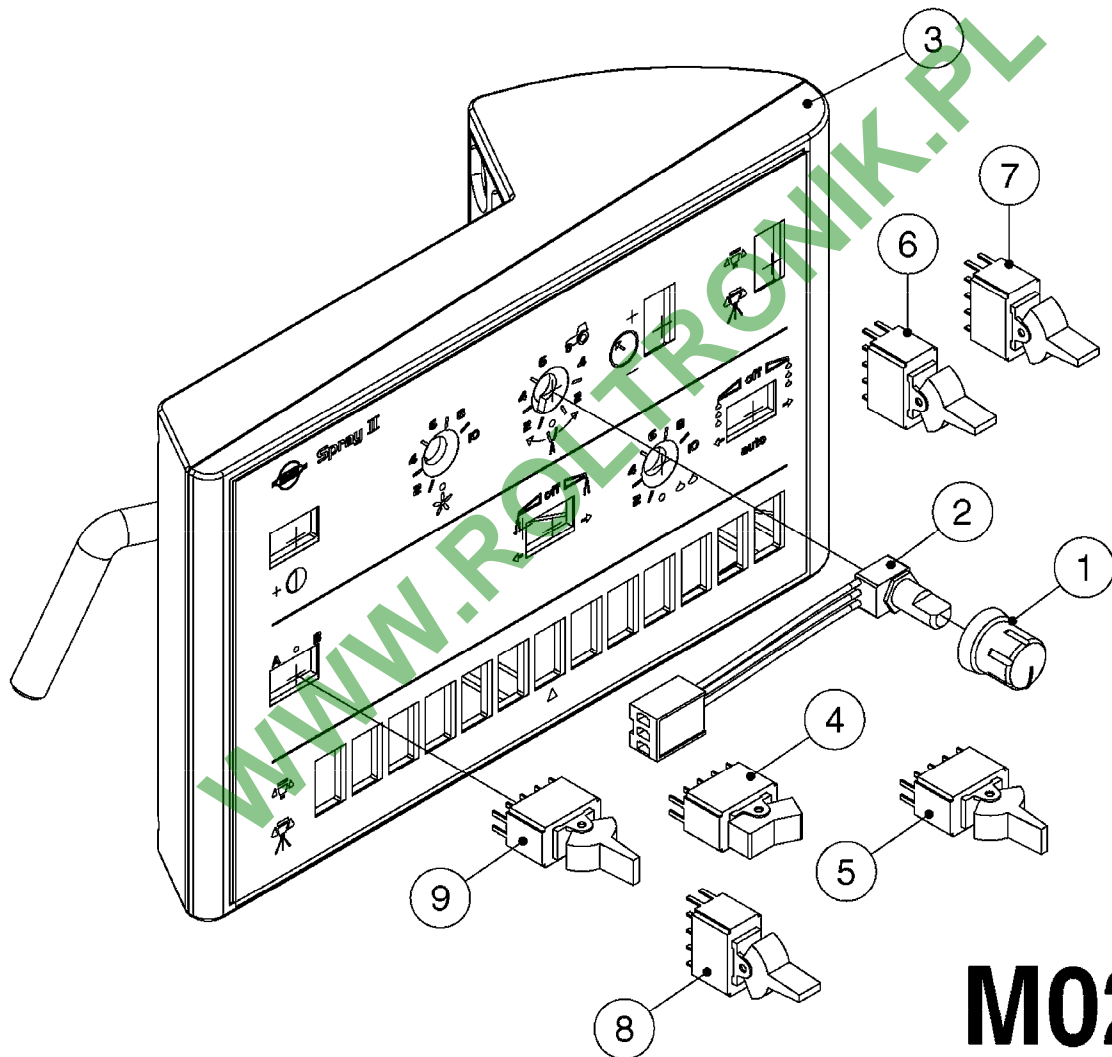

M0200

SPRAYBOX II
M0200-HIN, 23:06:16

Page 1
Date 04.11.2017 14:57

Pos.	parts-n°	order qty	description
1	26000400	1	KNOB F.FOAM ADJUST HC5500
2	26005300	1	POT.METER F. SPRAYBOX II
3	26010200	1	CONTROL BOX 2SEC, SPRAY BOX II
3	26010300	1	CONTROL BOX 3SEC, SPRAY BOX II
3	26010400	1	CONTROL BOX 4SEC, SPRAY BOX II
3	26010500	1	CONTROL BOX 5SEC, SPRAY BOX II
3	26010600	1	CONTROL BOX 6SEC, SPRAY BOX II
3	26010700	1	CONTROL BOX 7SEC, SPRAY BOX II
3	26010800	1	CONTROL BOX 8SEC, SPRAY BOX II
3	26010900	1	CONTROL BOX 9SEC, SPRAYBOX II
3	26011000	1	SPRAY CONT. II EVC 4 SEC. HAZ
3	26011100	1	SPRAY CONT. II EVC 5 SEC. HAZ
3	26011200	1	SPRAY CONT. II EVC 6 SEC. HAZ
3	26011300	1	SPRAY CONT. II EVC 7 SEC. HAZ
3	26013600	1	CONTROL BOX 13SEC, SPRAYBOX II
4	26020200	1	SWITCH ON-ON SP ROCKER RED
5	26020300	1	SWITCH ON-OFF-ON SP BLACK
6	26020400	1	SWITCH MOM-OFF-MOM SP YELLOW
7	26020600	1	SWITCH ON-ON SP GREEN
8	26020800	1	SWITCH ON-ON DP GREEN
9	26021000	1	SWITCH ON-OFF-ON DP BLACK

WWW.ROLTRONLINE.PL