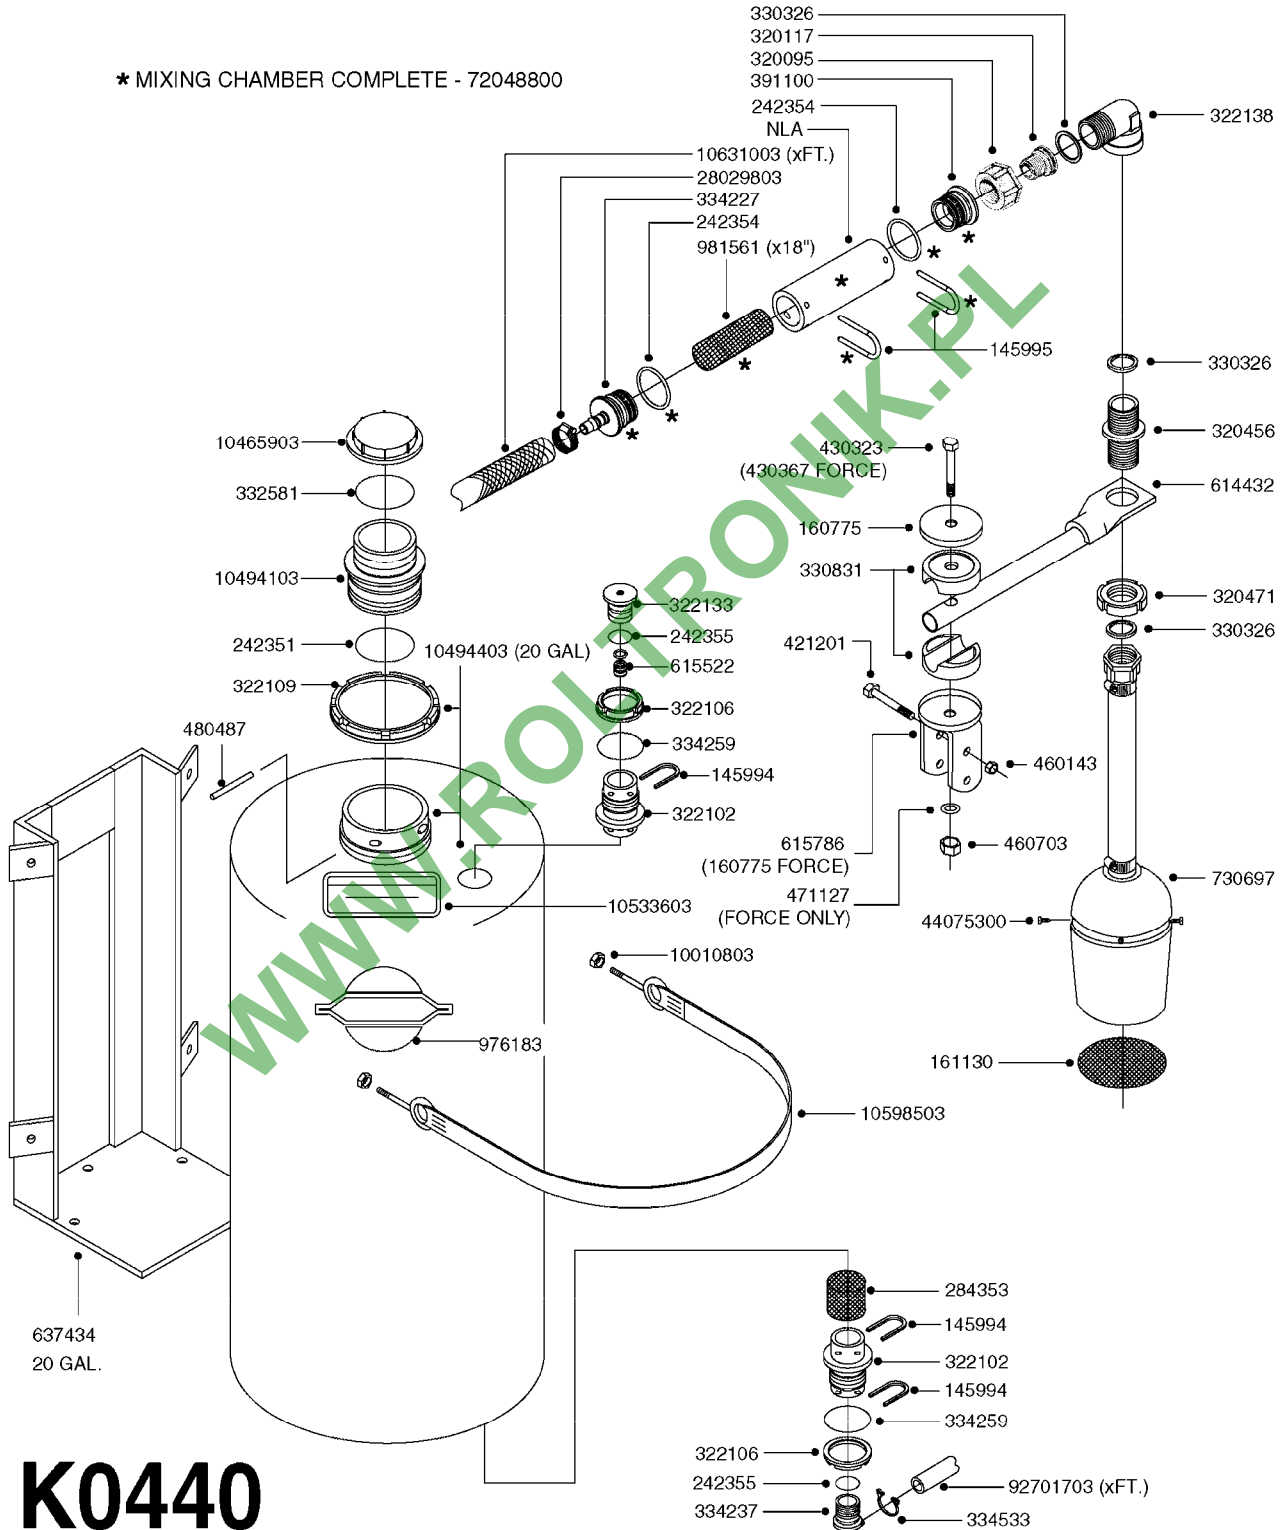

* MIXING CHAMBER COMPLETE - 72048800

F MARKER TANK/DROPPER HIGH CAP
K0440-HIN, 01:01:16

parts-n°	order qty	description
145994	1	FITT.DK S-40 FORK
145995	1	FITT.DK S-53 FORK
160775	1	WASHER F. FRICTION PLATE
161130	1	FILTER SCREEN F/FOAM DROPPER
242351	1	O-RING D69.5X3.0 VITON F.S-93
242354	1	O-RING D32.2X3.0 VITON F.S-53
242355	1	O-RING D19.2X3.0 VITON F.S-40
284353	1	SPONGE FOR FOAM MARKER
320095	1	FITT.DK NUT 1" BSP
320117	1	FITT.DK CONN.1/2"BSP F. 1" CAP
320456	1	FITT.DK BULKHEAD 1"BSP DOUBLE
320471	1	FITT.DK NUT 1" BSP JAMB
322102	1	FITT.DK S-40 BULKHEAD
322106	1	FITT.DK S-40 BULKHEAD NUT
322109	1	FITT.DK S-93 BULKHEAD NUT
322133	1	FITT.DK S-40 PLUG W 1/8 THREAD
322138	1	FITT.DK ELB 1"M X 1"F BSP
330326	1	O-RING D30/D24X2 F.1"NUT
330831	1	FRICTION PLATE
332581	1	GASKET F. 1-1/2" BSP CAPNUT.
334227	1	FITT.DK S-53 STR.1/2'
334237	1	FITT.DK S-40 ELB.3/8"
334259	1	GASKET F. S-40 BULKHEAD
334533	1	CLAMP HOSE PLASTIC 3/8"
391100	1	FITT.DK S-53THREAD INS.1/2"BSP
421201	1	BOLT HEX 8.8 DEL M8X70
430323	1	BOLT HEX 8.8 DEL M12X60
430367	1	BOLT M12X100 DIN931-8.8 DEL
460143	1	NUT HEX M8X1.25 LOCK DIN985A2 SS
460703	1	NUT HEX M12X1.75 LOCK DIN985A2 SS
471127	1	WASHER Z12N 13X24X2,5 RST
480487	1	PIN M5X60 SLOTTED GALV
614432	1	BREAK AWAY ARM F. FOAM MARKER
615522	1	CHECK VALVE F.FOAM MARKER
615786	1	MOUNT BKT. F.FOAM DROPPER 98
637434	1	MOUNT BRACKET F.FOAM TANK 20G
730697	1	FOAM DROPPER COMP. BLACK '97
976183	1	DECAL COMPANY D.18,2 X 29,6
981561	1	SPONGE MAT. MIX.CHAMBER-x0012"
10010803	1	NUT HEX NC (NYLON LOCK) 5/16
10465903	1	*LID F.FOAM MARKER, DRILLED
10494103	1	FILL WELL ASSY.FOAM MARK EPOXY
10494403	1	*TANK ASSY. 20 GAL. D14'F/M
10533603	1	DECAL CAUTION-OPEN SLOWLY ENG
10598503	1	STRAP F.FOAMER TANK (850mm)
10631003	1	HOSE R X CLEAR BRAID.X 1/2 12"
28029803	1	CLAMP HOSE GEAR P1/2" 6708
44075300	1	SCREW 3.5X9.5SS/X15 ISO 14585C
72048800	1	MIXING CHAMBER,FOAM MARK. HC
92701703	1	HOSE R X3/8" X300PSI WP X0012"