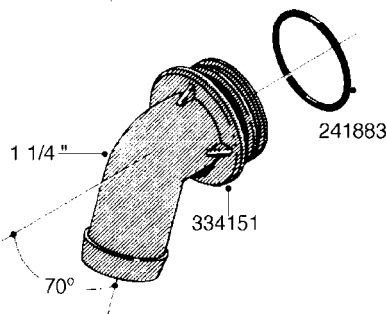

L0090

FITTINGS - S-56 & S-61
L0090-HIN, 01:01:16

Page 1

Date 04.11.2017 14:56

parts-n°	order qty	description
145661	1	FITT.DK S-61 FORK
241754	1	O-RING D59.5X3
241883	1	O-RING D39.2X3 NITRIL 242020
322055	1	FITT.DK S-61 BULKHEAD
322056	1	FITT.DK S-61 BULKHEAD NUT
322066	1	FITT.DK S-56 NUT
334050	1	FITT.DK S-61 STR.1-1/4"
334068	1	FITT.DK S-61 STR.1"
334091	1	FITT.DK S-61 STR.1-1/2'
334099	1	FITT.DK S-61 ELB.1-1/2"110 DEG
334100	1	FITT.DK S-61 ELB.1" 110 DEG.
334151	1	FITT.DK S-61 ELB.1-1/4"110 DEG
390231	1	FITT.DK NIPPLE 1-1/2 X S56

WWW.ROLTRONIK.PL