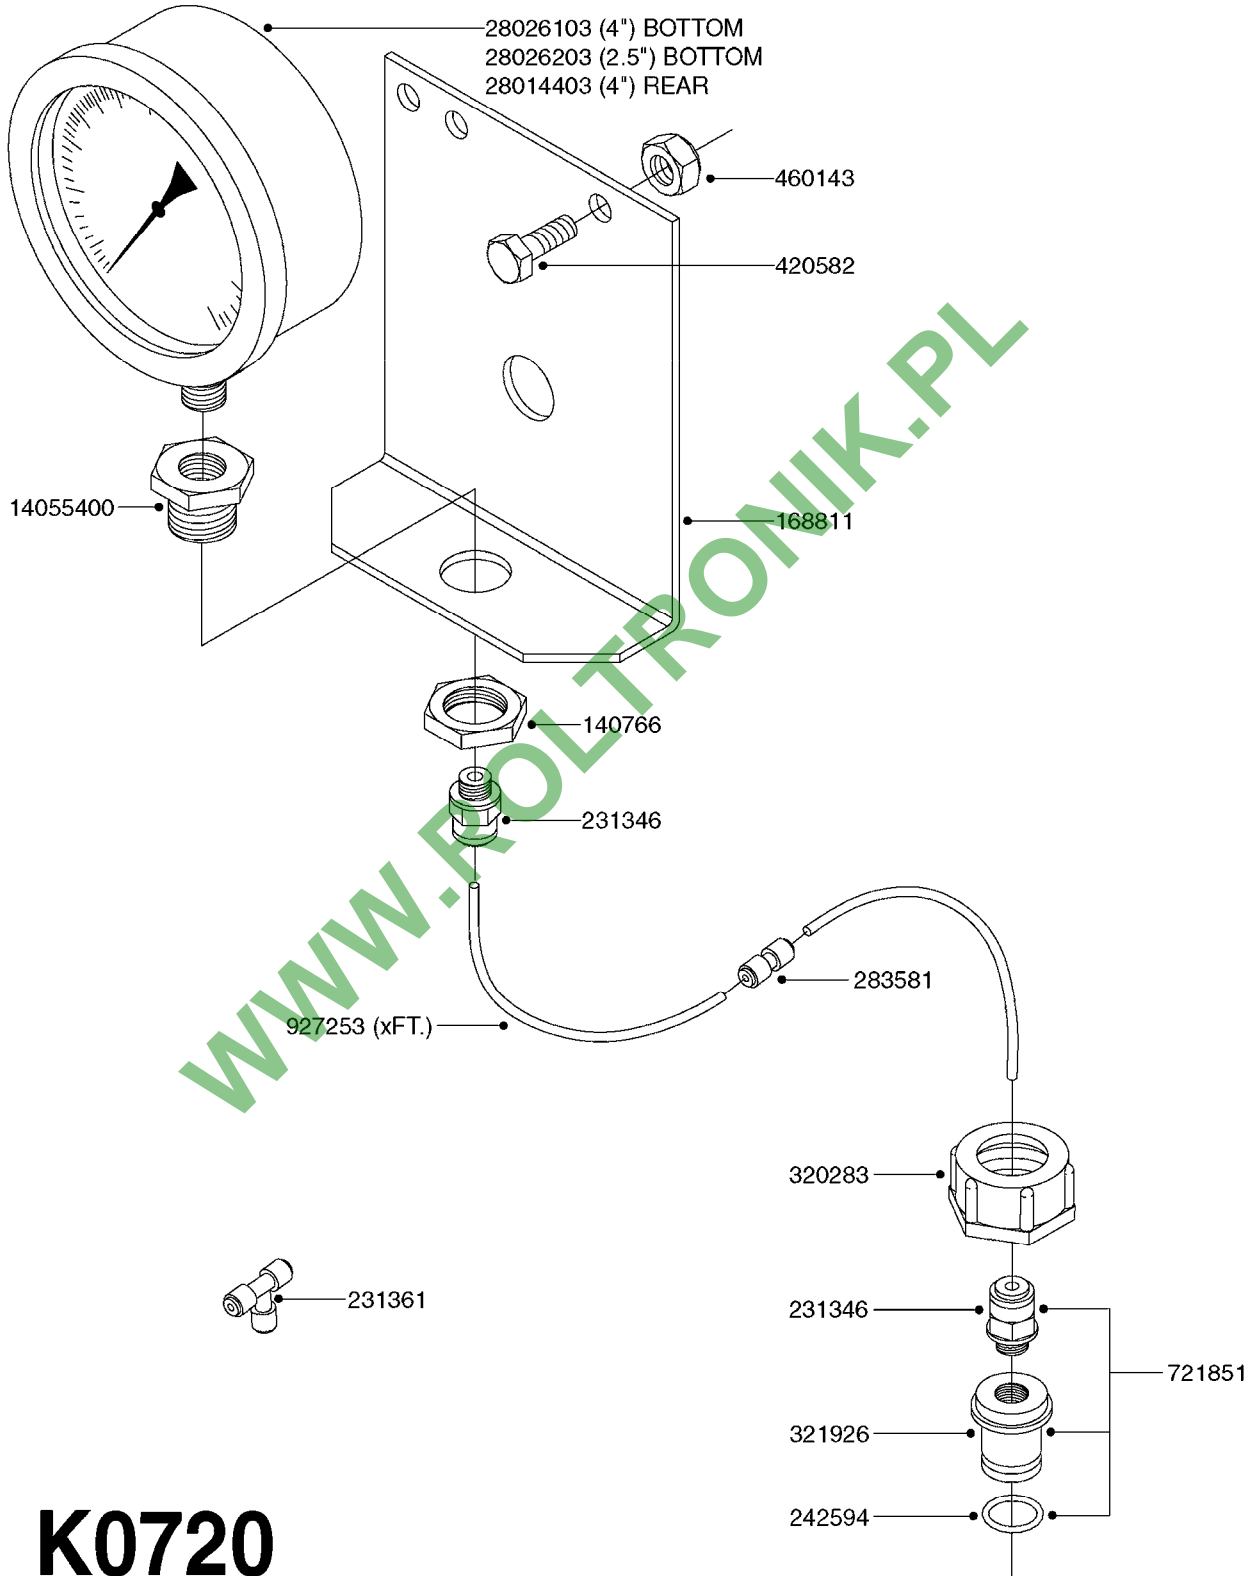

REMOTE GAUGE - TWIN/COMMANDER
K0720-HIN, 01:01:16

Page 1

Date 04.11.2017 14:56

parts-n°	order qty	description
140766	1	NUT 1/2" BSP
168811	1	MOUNT BKT.F.PRESSURE GAUGE
231346	1	QUICK COUPLER 1/8"BSP X 4 MM
231361	1	QUICK COUPLER T/04
242594	1	O-RING D14 X 1.78 SCH.70-EPDM
283581	1	HOSE CONNECTOR STR. F.4MM PE
320283	1	FITT.DK NUT 3/4"BSP
321926	1	FITT.DK REDUC 1/8"BSP F.3/4"N
420582	1	BOLT HEX 8.8 DEL M8X20 FT A2
460143	1	NUT HEX M8X1.25 LOCK DIN985A2 SS
721851	1	SCREW PLUG W/QUICK FIT
927253	1	AIR HOSE, DIAMETER 4MM
14055400	1	FITT.DK REDUC 1/2"x1/8"x1/4"BS
28014403	1	GAUGE 4"BR REAR PSI200
28026103	1	GAUGE 200PSI/BR, 4", 1/4"BSP-BTM
28026203	1	GAUGE 200PSI/BR, 2.5"1/4BSP-BTM

WWW.ROLTRONIK.PL