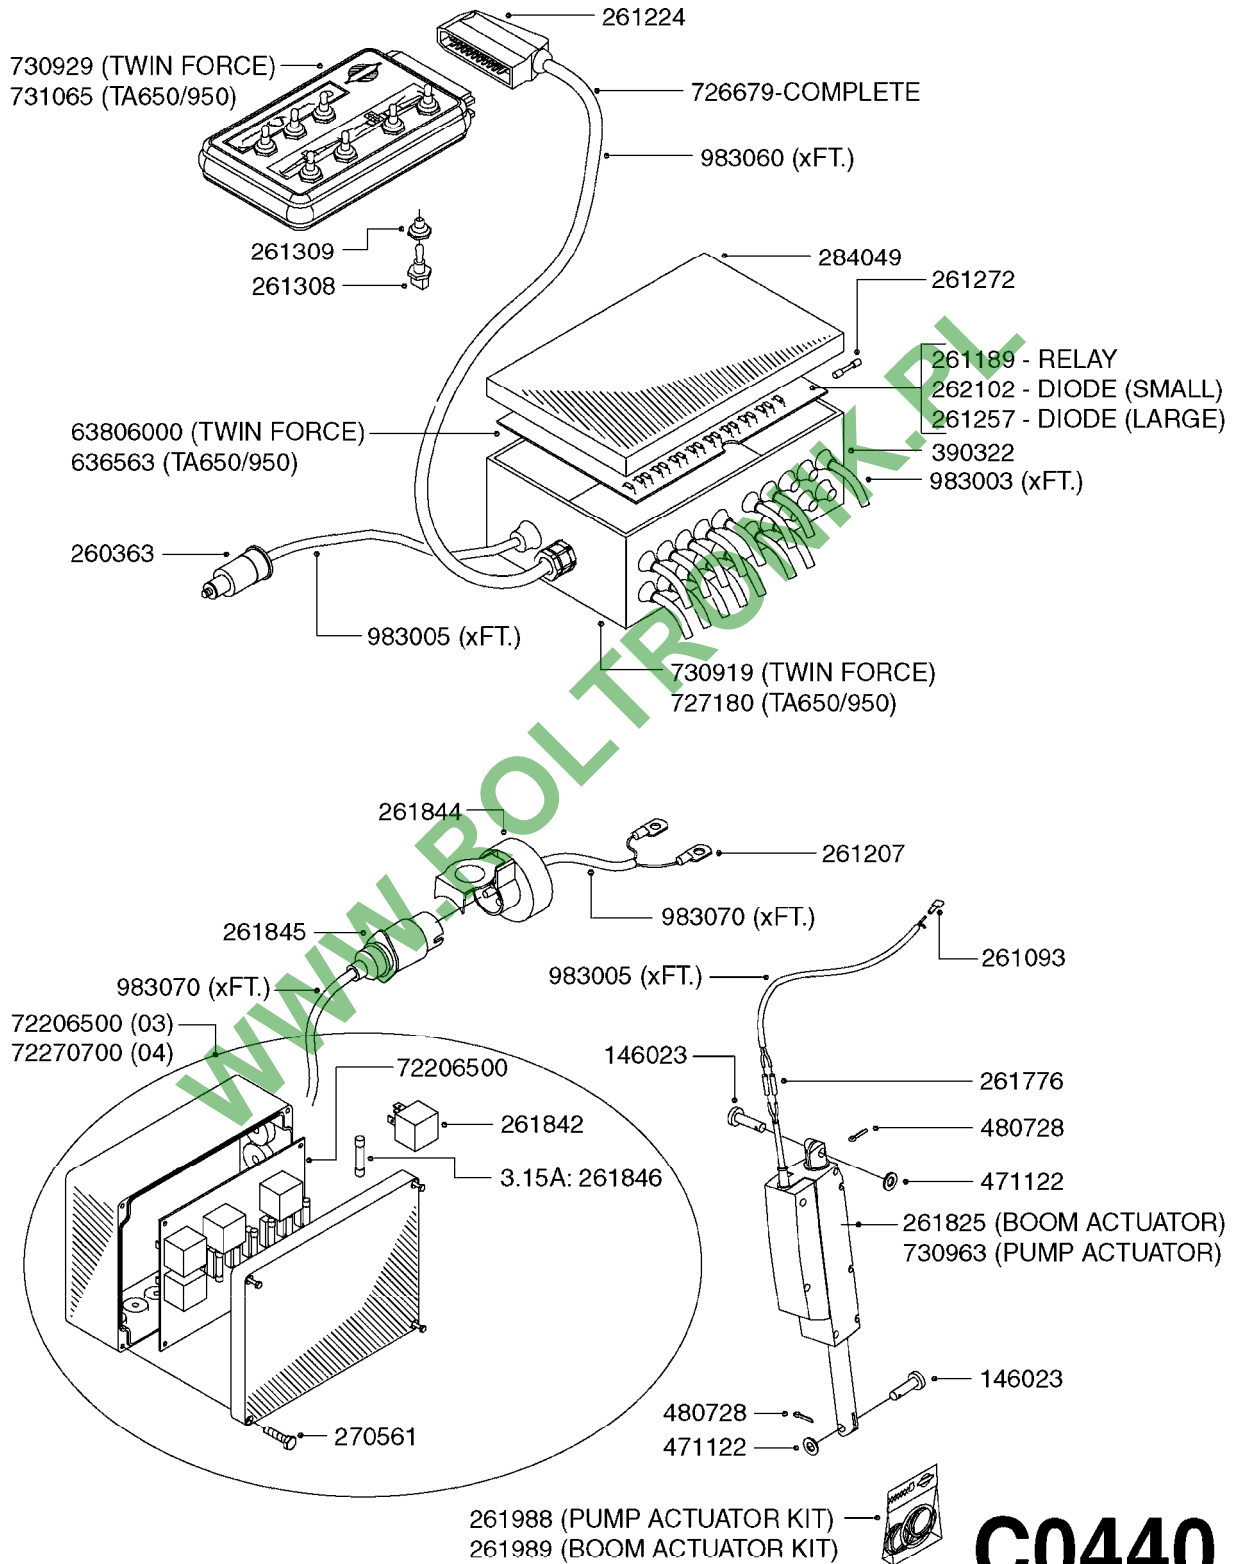

C0440

HYD TWIN FORCE ELECTRICAL
C0440-HIN, 01:01:16

Page 1

Date 04.11.2017 14:56

parts-n°	order qty	description
146023	1	PIN FOR COGWHEEL
260363	1	PLUG 2 POLE 12V
261093	1	SPADE F.ELEC.WIRE DK 2.8X0.8
261189	1	RELAY SUMI TYPE RCN 1V-5B
261207	1	ELECTRIC CONNECTOR 4MM
261224	1	PLUG HOUSING F/20 POLE MALE
261257	1	DIODE BY 255
261272	1	FUSE 10A D6X32 MM
261308	1	SWITCH APEM 5637
261309	1	SWITCH CAP
261776	1	ELECTRIC CONNECTOR 1.5MM
261825	1	ACTUATOR HAZ 2 WIRE
261842	1	RELAY HELLA 4RD.003.520-137
261844	1	PLUG ELEC.3POLE FEMALE F.CABLE
261845	1	PLUG ELEC.3 POLE MALE F.CABLE
261846	1	FUSE F 3.15A
261988	1	SPARE PARTS KIT/PUMP ACTUATOR
261989	1	SPARE PARTS KIT/BOOM ACTUATOR
262102	1	DIODE 600V/2A LT2A06
270561	1	SCREW W/SPRING ASSY. (QTY 1)
284049	1	COVER F.BOX 250X160X15
390322	1	DAH CONNECTION BOX
471122	1	WASHER, M10, Ø20/10.5X 2.0, SS
480728	1	PIN D3.2X20 SPLIT
636563	1	PRINT PLATE COMPLT F/DAH TWIN
726679	1	WIRE 18X0.5MM 12M 20 POL
727180	1	DAH CONNECTION BOX 5 TA650
730919	1	DAH CONNECTION BOX TWIN FORCE
730929	1	CONTROL BOX - DAH TWIN FORCE
730963	1	ACTUATOR F.PUMP TWIN FORCE
731065	1	CONTROL BOX 5 FUNCTION DAH
983003	1	CABLE ELEC.2X1MM WIRE BLACK EC
983005	1	ELEC. CABLE 2 WIRE X 1.5MM
983060	1	WIRE 20X0.34X2MM
983070	1	CABLE 2X6MM
63806000	1	CIRCUIT BOARD F. DAH HAZ FORCE
72206500	1	CONNECTION BOX F.TWIN HAZ
72270700	1	HAY/Z ACTUATOR CONN BOX HURCS