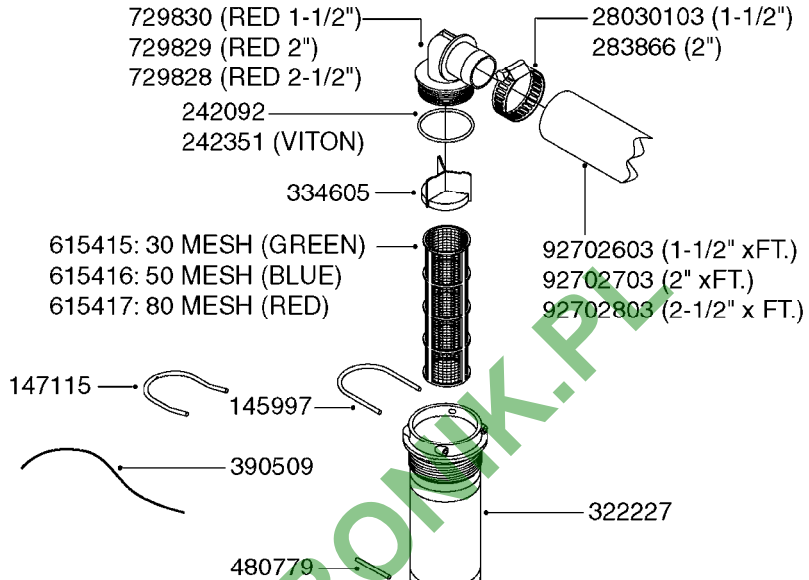

TOP SUCTION