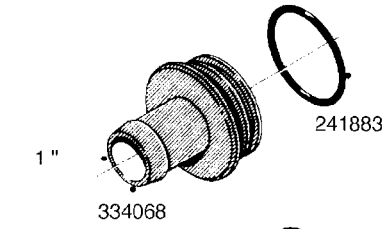

L0090

FITTINGS - S-56 & S-61
L0090-HIN, 01:01:16

Page 1

Date 04.11.2017 14:56

parts-n°	order qty	description
145661	1	FITT.DK S-61 FORK
241754	1	O-RING D59.5X3
241883	1	O-RING D39.2X3 NITRIL 242020
322055	1	FITT.DK S-61 BULKHEAD
322056	1	FITT.DK S-61 BULKHEAD NUT
322066	1	FITT.DK S-56 NUT
334050	1	FITT.DK S-61 STR.1-1/4"
334068	1	FITT.DK S-61 STR.1"
334091	1	FITT.DK S-61 STR.1-1/2'
334099	1	FITT.DK S-61 ELB.1-1/2"110 DEG
334100	1	FITT.DK S-61 ELB.1" 110 DEG.
334151	1	FITT.DK S-61 ELB.1-1/4"110 DEG
390231	1	FITT.DK NIPPLE 1-1/2 X S56

WWW.ROLTRONIK.PL