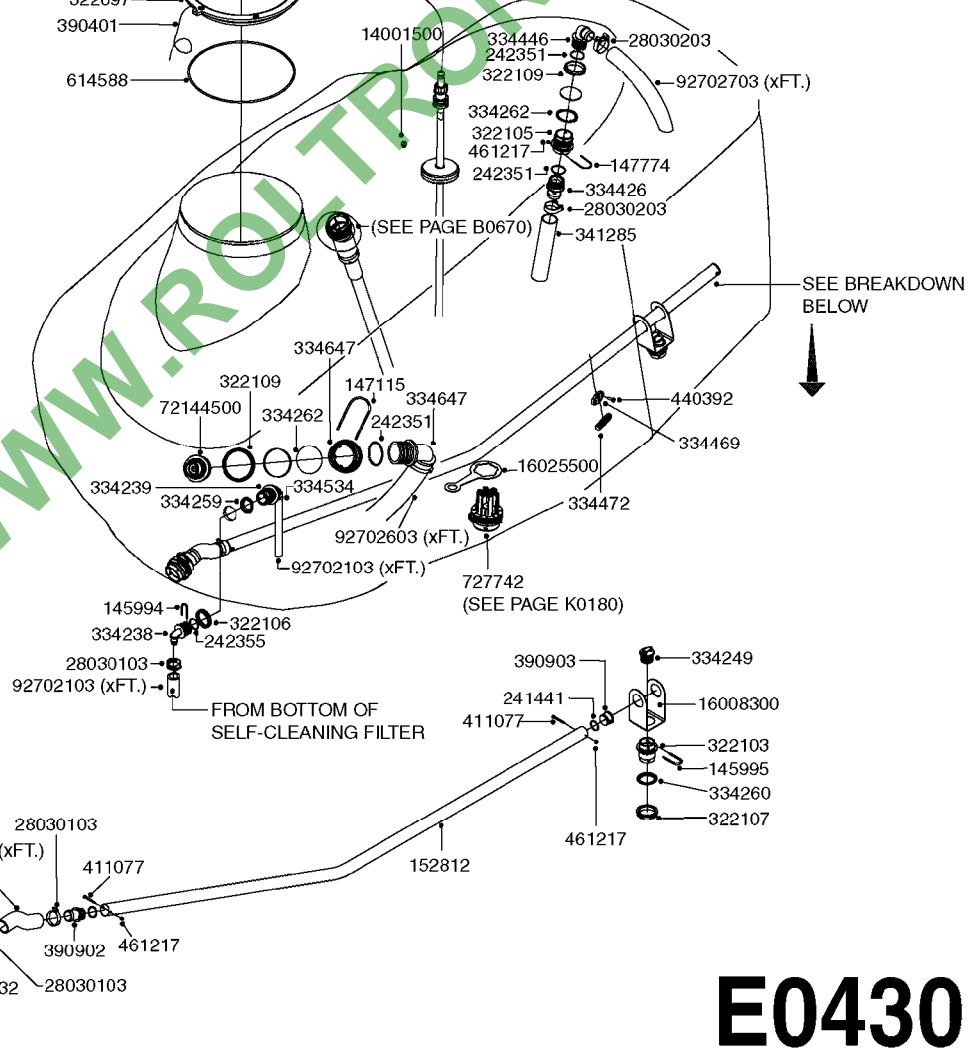

SIGHT GAUGE (SEE PAGE K0780)