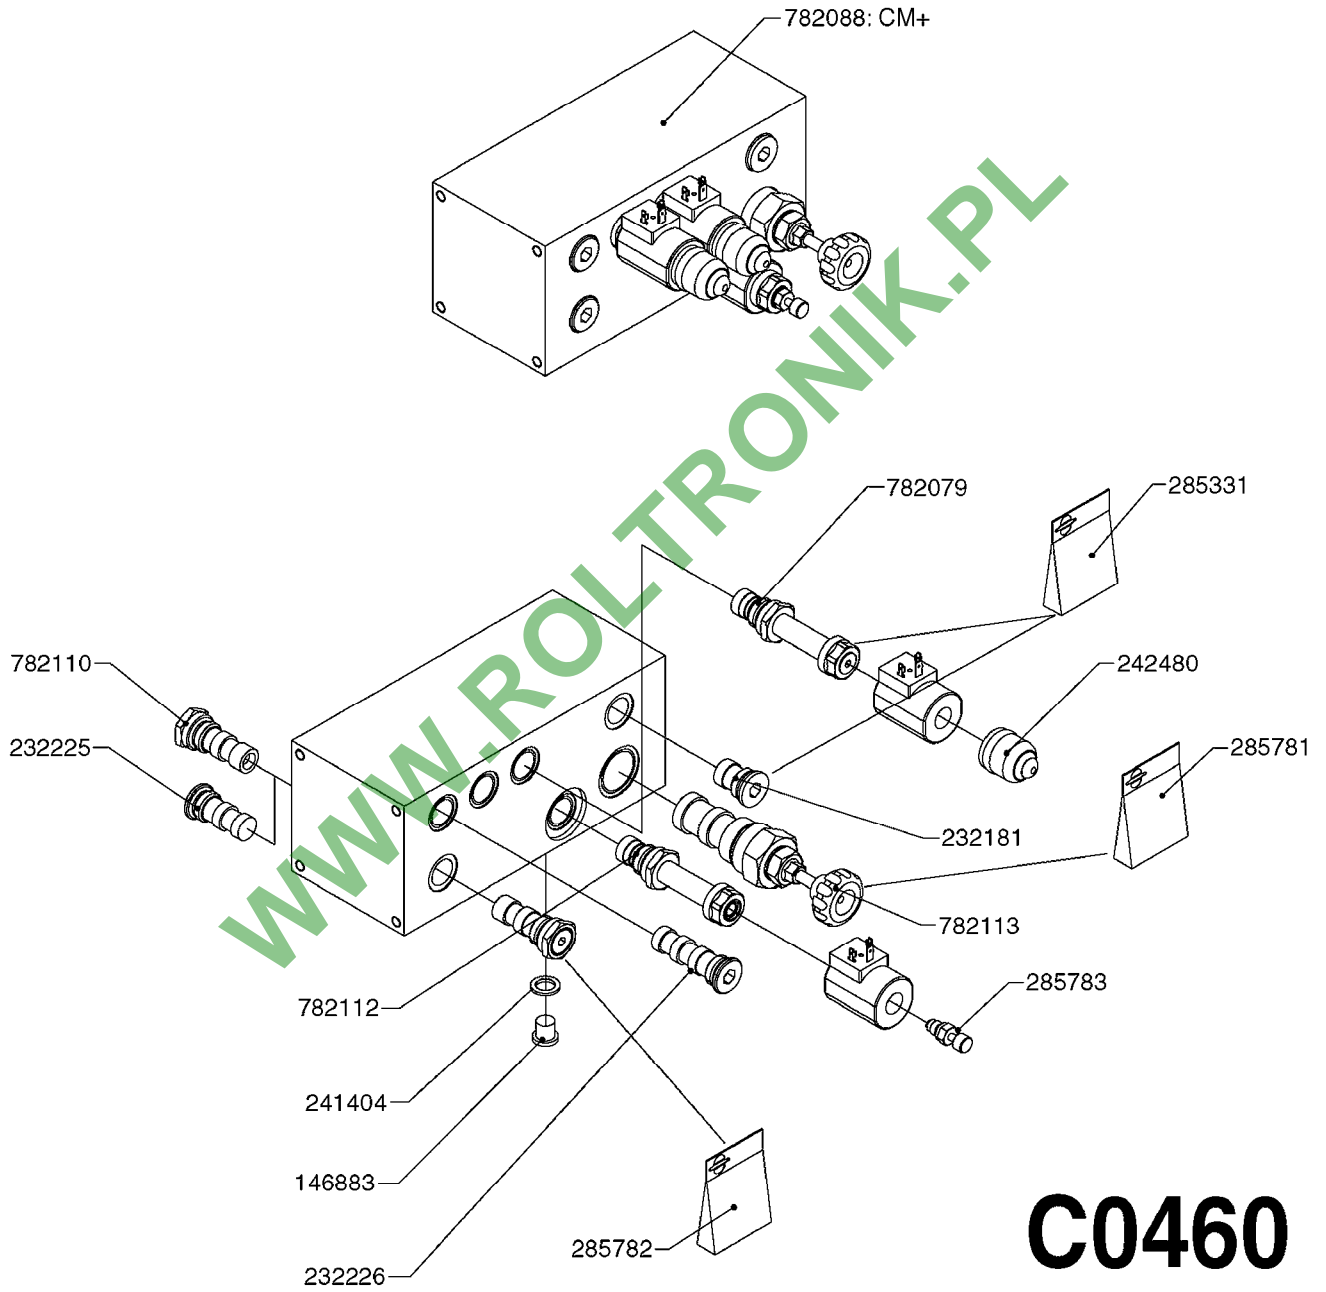

WWW.ROLTRONIK.PL

C0440

HYD TWIN FORCE ELECTRICAL
C0440-HIN, 01:01:16

Page 1

Date 04.11.2017 14:56

parts-n°	order qty	description
146023	1	PIN FOR COGWHEEL
260363	1	PLUG 2 POLE 12V
261093	1	SPADE F.ELEC.WIRE DK 2.8X0.8
261189	1	RELAY SUMI TYPE RCN 1V-5B
261207	1	ELECTRIC CONNECTOR 4MM
261224	1	PLUG HOUSING F/20 POLE MALE
261257	1	DIODE BY 255
261272	1	FUSE 10A D6X32 MM
261308	1	SWITCH APEM 5637
261309	1	SWITCH CAP
261776	1	ELECTRIC CONNECTOR 1.5MM
261825	1	ACTUATOR HAZ 2 WIRE
261842	1	RELAY HELLA 4RD.003.520-137
261844	1	PLUG ELEC.3POLE FEMALE F.CABLE
261845	1	PLUG ELEC.3 POLE MALE F.CABLE
261846	1	FUSE F 3.15A
261988	1	SPARE PARTS KIT/PUMP ACTUATOR
261989	1	SPARE PARTS KIT/BOOM ACTUATOR
262102	1	DIODE 600V/2A LT2A06
270561	1	SCREW W/SPRING ASSY. (QTY 1)
284049	1	COVER F.BOX 250X160X15
390322	1	DAH CONNECTION BOX
471122	1	WASHER, M10, Ø20/10.5X 2.0, SS
480728	1	PIN D3.2X20 SPLIT
636563	1	PRINT PLATE COMPLT F/DAH TWIN
726679	1	WIRE 18X0.5MM 12M 20 POL
727180	1	DAH CONNECTION BOX 5 TA650
730919	1	DAH CONNECTION BOX TWIN FORCE
730929	1	CONTROL BOX - DAH TWIN FORCE
730963	1	ACTUATOR F.PUMP TWIN FORCE
731065	1	CONTROL BOX 5 FUNCTION DAH
983003	1	CABLE ELEC.2X1MM WIRE BLACK EC
983005	1	ELEC. CABLE 2 WIRE X 1.5MM
983060	1	WIRE 20X0.34X2MM
983070	1	CABLE 2X6MM
63806000	1	CIRCUIT BOARD F. DAH HAZ FORCE
72206500	1	CONNECTION BOX F.TWIN HAZ
72270700	1	HAY/Z ACTUATOR CONN BOX HURCS