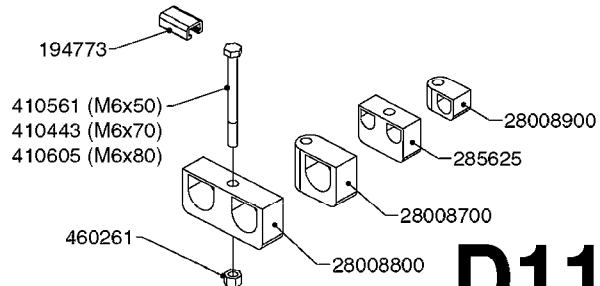

WWW.ROLTRONIK.PL

*=REFER TO HARDI® NOZZLE CATALOG

STAINLESS STEEL FEED TUBES

731824	SS feed tube 14"
731825	SS feed tube 24"
731826	SS feed tube 43"
731429	SS feed tube 63"
731430	SS feed tube 83"

D1120

parts-n°	order qty	description
143592	1	LOCK CLAMP FOR TRIPLET
194773	1	C CHANNEL 14.5X8,8X3,5X2 L=24
241371	1	DIAPHRAGM, NO-DRIP alt 241371
241894	1	O-RING D17.1 X 1.6 70SH NITR
241990	1	O-RING D9.3 X 2.4 VITON
242463	1	O-RING D17.17 X1.78 VITON
242594	1	O-RING D14 X 1.78 SCH.70-EPDM
242598	1	O-RING D7.0 X 2.5 NITRIL
284882	1	FITT.DK EL 3/4'X3/4' FEMALE 90
285625	1	CLAMP FOR CABLE D12MM
320283	1	FITT.DK NUT 3/4"BSP
321462	1	CAP F.NO-DRIP ASSY.
322114	1	NUT PLASTIC F.NOZZ.H
322116	1	BOLT PLASTIC F.NOZZ.H.
322255	1	FITT.DK NIPPLE 3/4"X 3/4"
322256	1	FITT.DK 1/2'F.SS TUBE
322257	1	FITT.DK 3/4'F.SS TUBE
322258	1	HOUSING F.TRIPLET
334220	1	YOKE, UPPER NOZZLE BODY
334926	1	SNAP-FIT TURN PLATE F TRIPLET
390570	1	FITT.DK PLUG F.SS TUBE
410443	1	BOLT HEX 8.8 DEL M6X70
410561	1	BOLT HEX 8.8 DEL M6X50 FT
410605	1	BOLT HEX 8.8 DEL M6X80
440665	1	SCREW M4.2X16 STAINLESS
460261	1	NUT HEX M6X1.00 LOCK DIN985 A2 SS
716413	1	FITT.DK PLUG ASSY. F NOZ TUBE
725042	1	SCREEN 80 MESH W.GASKET, RED
725043	1	SCREEN 50 MESH W.GASKET, BLUE
725044	1	SCREEN 100 MESH W.GASKET, YELLO
725078	1	SNAP-FIT TRIPLET W/O NOZZ HOLD
728809	1	NOZZLE TUBE SS 1 HOLE
728810	1	NOZZLE TUBE SS 2 HOLE 500MM
728811	1	NOZZLE TUBE SS 3 HOLE 500MM
728812	1	NOZZLE TUBE SS 4 HOLE 500MM
728813	1	NOZZLE TUBE SS 5 HOLE 500MM
729645	1	NON-DRIP SPRING ASSY.GREEN 10
731429	1	FEED TUBE SS L=1610mm
731430	1	FEED TUBE SS L=2110mm
731824	1	FEED TUBE SS L=360mm
731825	1	FEED TUBE SS L=610mm
731826	1	FEED TUBE SS L=1110mm
22096600	1	SPRING RING D20X1.75 STAINLESS
28008700	1	BOOM TUBE BRACKET
28008800	1	PIPE HOLDER DOUBLE FOR D22
28008900	1	PIPE HOLDER SGL.
32237000	1	FITT. DK NIPP 3/4X3/4 32237000
70102003	1	NOZZLE TUBE SS 2 HOLE 20"
70102103	1	NOZZLE TUBE SS 3 HOLE 20"
70102203	1	NOZZLE TUBE SS 4 HOLE 20"
70102303	1	NOZZLE TUBE SS 5 HOLE 20"