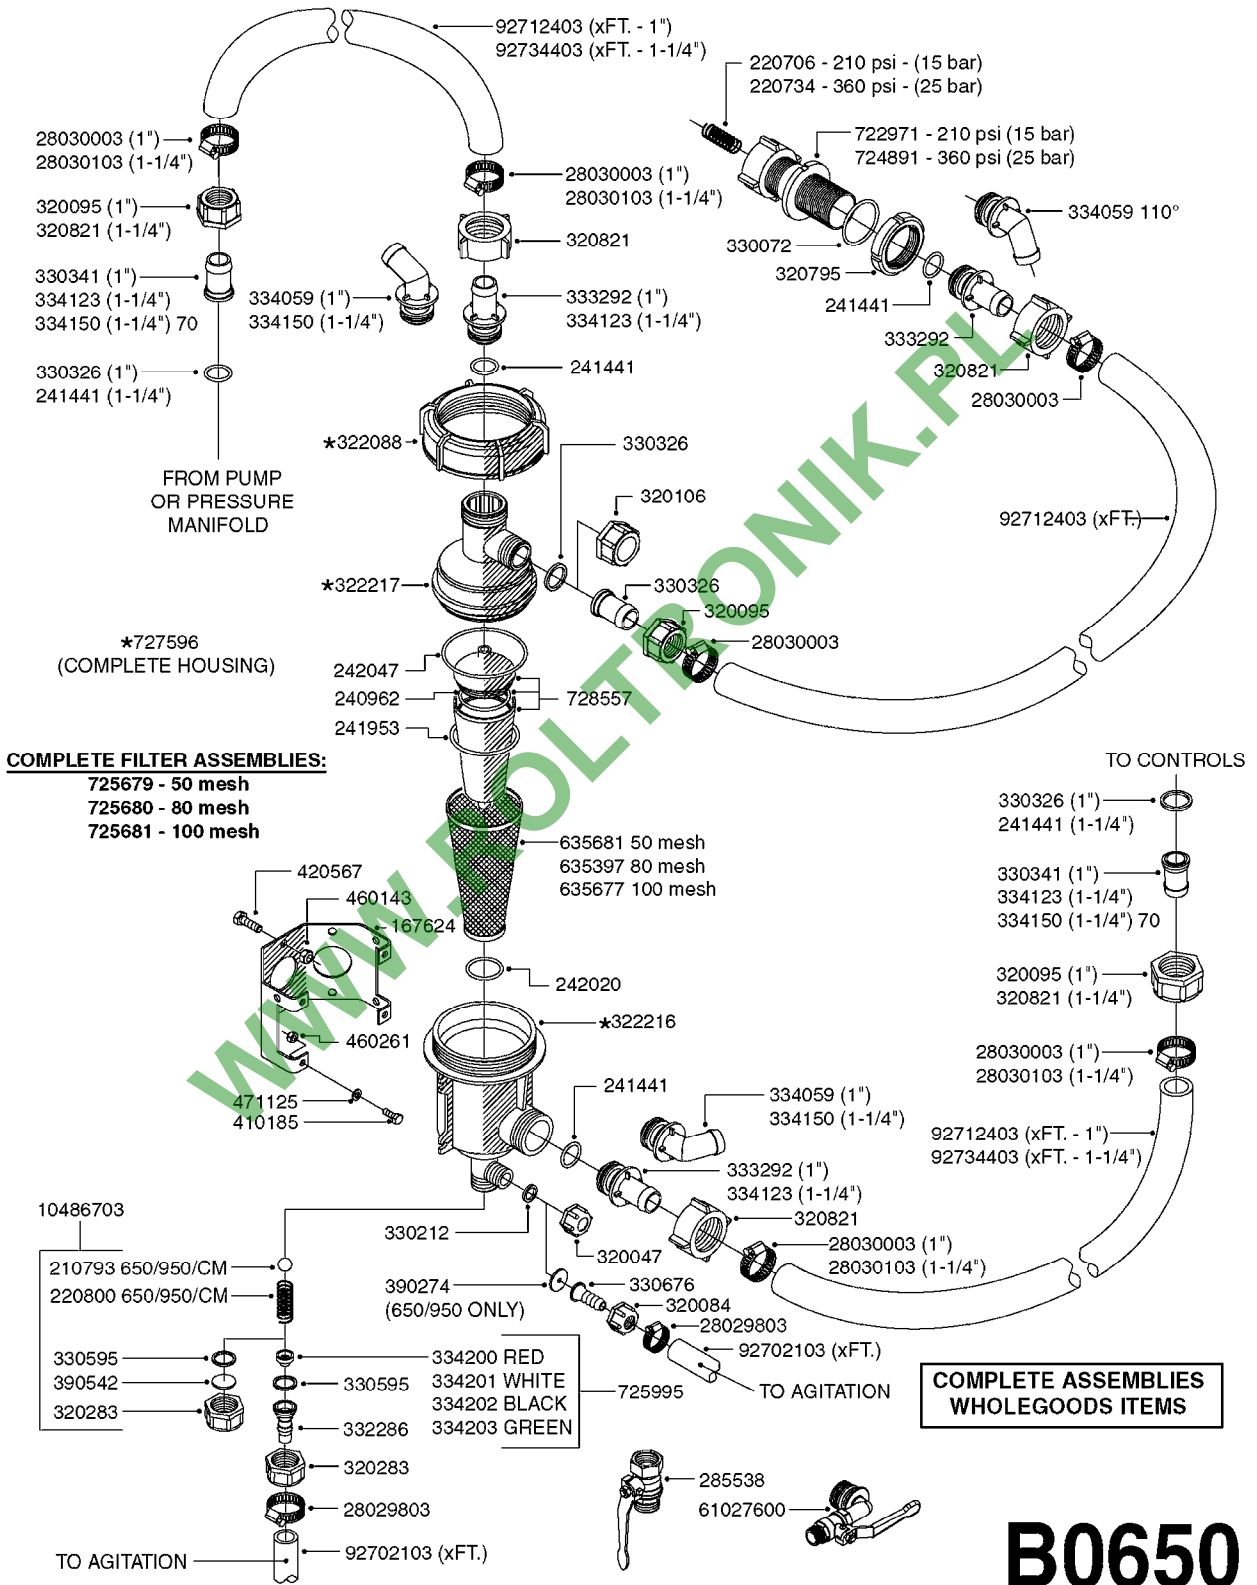

B0650

parts-n°	order qty	description
10486703	1	KIT F.UPDATING SCF
167624	1	MOUNT BRACKET F. SCF
210793	1	BALL F.SCF
220706	1	SPRING SCF 12 BAR
220734	1	SPRING SCF 25 BAR
220800	1	SPRING F.SCF
240962	1	O-RING D57,2X3 NITRIL
241441	1	O-RING D29.3X3
241953	1	O-RING D73,03X3,53 VITON
242020	1	O-RING 39.2 X 3 VITON
242047	1	O-RING 89.5 X 3.0 VITON
28029803	1	CLAMP HOSE GEAR P1/2" 6708
28030003	1	CLAMP HOSE GEAR P1" 6716
28030103	1	CLAMP HOSE GEAR P5/4-S1.5"6724
285538	1	BALL VALVE 3/4" BSP
320047	1	FITT.DK CAPNUT 1/2" BSP
320084	1	FITT.DK NUT 1/2" BSP
320095	1	FITT.DK NUT 1" BSP
320106	1	FITT.DK CAPNUT 1" BSP
320283	1	FITT.DK NUT 3/4"BSP
320795	1	FITT.DK NUT 1-1/2" BSP JAMB
320821	1	FITT.DK NUT 1-1/2" BSP
322088	1	NUT LARGE F.SCF BODY
322216	1	SCF HOUSING (THREADED) F.GROVE
322217	1	SCF TOP (THREADED) W/GROVE
330072	1	O-RING D53.5/D45.5X4
330212	1	O-RING D19/D14X2.4 F. 1/2"NUT
330326	1	O-RING D30/D24X2 F.1"NUT
330341	1	FITT.DK HB 1" F. 1" NUT
330595	1	O-RING D24.6/D20X2.1 -3/4"
330676	1	FITT.DK HB 3/8" F. 1/2" NUT
332286	1	FITT.DK HB 1/2" F. 3/4" NUT
333292	1	FITT.DK HB 1"O'RING F.1-1/2"
334059	1	FITT.DK EL 1" 110 DEG.F.1-1/2"
334123	1	FITT.DK HB 1-1/4"O-RNG F.1-1/2"
334150	1	FITT.DK HB 1-1/4" 110 F.1-1/2"
334200	1	ORFICE 3MM FOR SCF RED
334201	1	ORFICE 4MM FOR SCF WHITE
334202	1	ORFICE 5MM FOR SCF BLACK
334203	1	ORFICE 6MM FOR SCF GREEN
390274	1	ORIFICE ID4.0/18/1.5
390542	1	PLUG WASHER FOR 3/4'CAP NUT
410185	1	BOLT HEX 8.8 DEL M6X16
420567	1	BOLT HEX 8.8 DEL M8X30 FT
460143	1	NUT HEX M8X1.25 LOCK DIN985A2 SS
460261	1	NUT HEX M6X1.00 LOCK DIN985 A2 SS
471125	1	WASHER M6U 6.4X14X1.2,A2 SS
61027600	1	VALVE 1/2"BSP ASSY S5390
635397	1	SCREEN SCF 80 MESH
635677	1	SCREEN SCF 100 MESH
635681	1	SCREEN SCF 50 MESH
722971	1	SAFETY VALVE SCF 217PSI (15BAR)
724891	1	SAFETY VALVE SCF 25 BAR
725679	1	SCF ASSY.50 W/THREADED TOP CAP
725680	1	SCF ASSY.80 W/THREADED TOP CAP
725681	1	SCF ASSY.100 W/THREADED CAP
725995	1	BAG FOR SCF
727596	1	SCF HOUSING COMPLETE
728557	1	CONE F.SCF RED
92702103	1	HOSE R X1/2" X300PSI WP X0012"
92712403	1	HOSE R X1" X300PSI WP X0012"