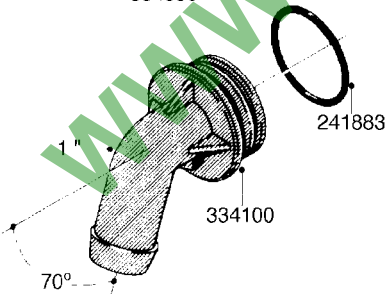

L0090

FITTINGS - S-56 & S-61
L0090-HIN, 01:01:16

Page 1

Date 04.11.2017 14:56

parts-n°	order qty	description
145661	1	FITT.DK S-61 FORK
241754	1	O-RING D59.5X3
241883	1	O-RING D39.2X3 NITRIL 242020
322055	1	FITT.DK S-61 BULKHEAD
322056	1	FITT.DK S-61 BULKHEAD NUT
322066	1	FITT.DK S-56 NUT
334050	1	FITT.DK S-61 STR.1-1/4"
334068	1	FITT.DK S-61 STR.1"
334091	1	FITT.DK S-61 STR.1-1/2'
334099	1	FITT.DK S-61 ELB.1-1/2"110 DEG
334100	1	FITT.DK S-61 ELB.1" 110 DEG.
334151	1	FITT.DK S-61 ELB.1-1/4"110 DEG
390231	1	FITT.DK NIPPLE 1-1/2 X S56

WWW.ROLTRONIK.PL