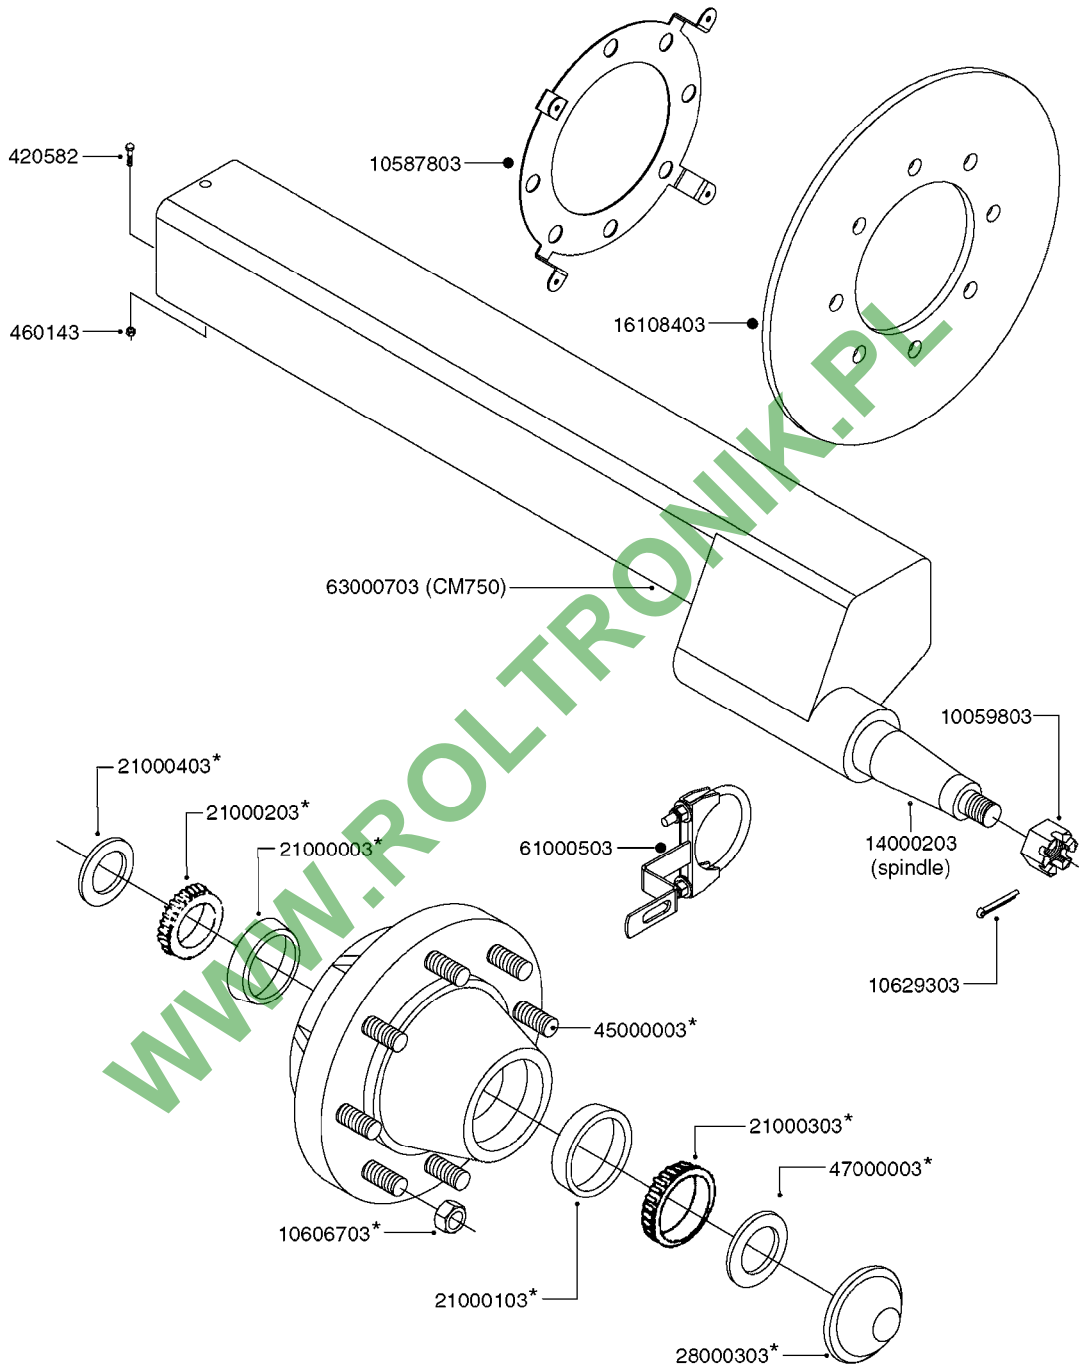

*28050103 - COMPLETE HUB ASSEMBLY

COMPLETE ASSEMBLIES
WHOLEGOODS ITEMS

E0750

HUB ASSY F. 3" SPINDLE CM750
E0750-HIN, 01:01:16

Page 1

Date 04.11.2017 14:56

parts-n°	order qty	description
420582	1	BOLT HEX 8.8 DEL M8X20 FT A2
460143	1	NUT HEX M8X1.25 LOCK DIN985A2 SS
10059803	1	NUT HEX NF 1"
10587803	1	MAG MNT F. SPEED SNS 8 BOLT
10606703	1	NUT HEX NF 5/8" FLANGED F.STUD
10629303	1	PIN, COTTER 7/32" X 1.75" LONG
14000203	1	SPINDLE 3" X 16" W/NUT &WASHER
16108403	1	REINFORCEMENT RING 8-8-6 HUB FOR NON-REINFORCED 3/8" RIMS ONLY
21000003	1	BEARING INNER CUP #382A
21000103	1	BEARING OUTER CUP #LM501310
21000203	1	BEARING INNER CONE #387AS
21000303	1	BEARING OUTER CONE #LM501349
21000403	1	SEAL GREASE #CR29968
28000303	1	DUST CAP #1609
28050103	1	HUB F 3" 758 7500# PACKAGE
45000003	1	STUD BOLT 5/8" X 2-1/2"
47000003	1	WASHER SPNDL 3" 1.12X2.1 .25TK
61000503	1	SPEED SNS MNT CLAMP - 3"
63000703	1	AXLE INSERT W/M CM750