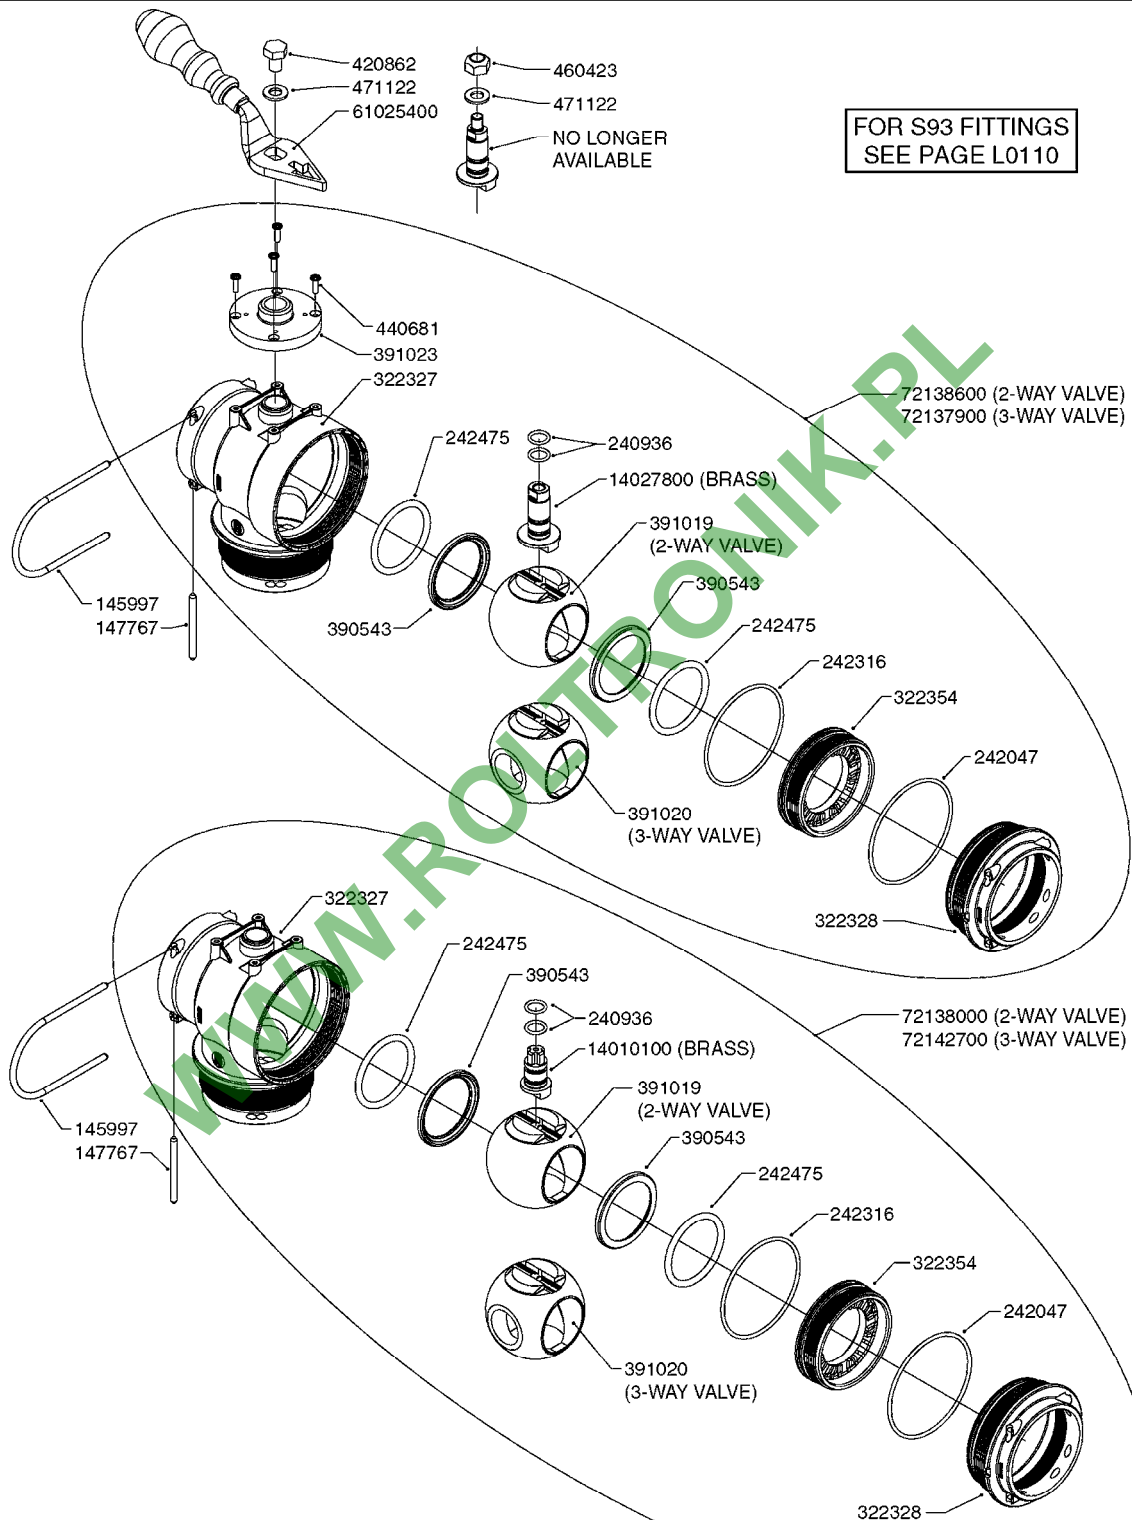

B0540

SMART VALVE-S93 MANIFOLD VALVE
B0540-HIN, 01:01:16

Page 1

Date 04.11.2017 14:56

parts-n°	order qty	description
145997	1	FITT.DK S-93 FORK
147767	1	PIN 5Ø X 60 S-93 DOUBLE CLAMP
240936	1	O-RING D13.3X2.4 NITRIL
242047	1	O-RING 89.5 X 3.0 VITON
242316	1	O-RING D84.5X3.0 NITRIL
242475	1	O'RING D56.52x5.33 SH70-VITON
322327	1	HOUSING, VALVE, S93, 220 PSI
322328	1	END CAP F.VALVE S-93
322354	1	THRUST PLATE F.3-WAY VALVES-93
390543	1	SEAT F.BALL 3-WAY VALVE S-93
391019	1	BALL F.2 WAY S93 SMART VALVE
391020	1	BALL F.3 WAY S93 SMART VALVE
391023	1	SMART VALVE MOUNTING BRACKET
420862	1	BOLT HEX 8.8 DEL M10X16 FT
440681	1	SCREW F. PLASTIC 4MM X 14LG SS
460423	1	NUT HEX M10X1.50 LOCK DIN985A2 SS
471122	1	WASHER, M10, Ø20/10.5X 2.0, SS
14010100	1	SPINDLE F.SMART VALVE S-93
14027800	1	SPINDLE F.SMART VALVE S-93
61025400	1	HANDLE SMART VALVE
72137900	1	VALVE S93 "V1" SMART VALVE
72138000	1	VALVE S93 "V2" SMART VALVE
72138600	1	VALVE S93 "V3" SMART VALVE
72142700	1	VALVE S93 "V4" SMART VALVE