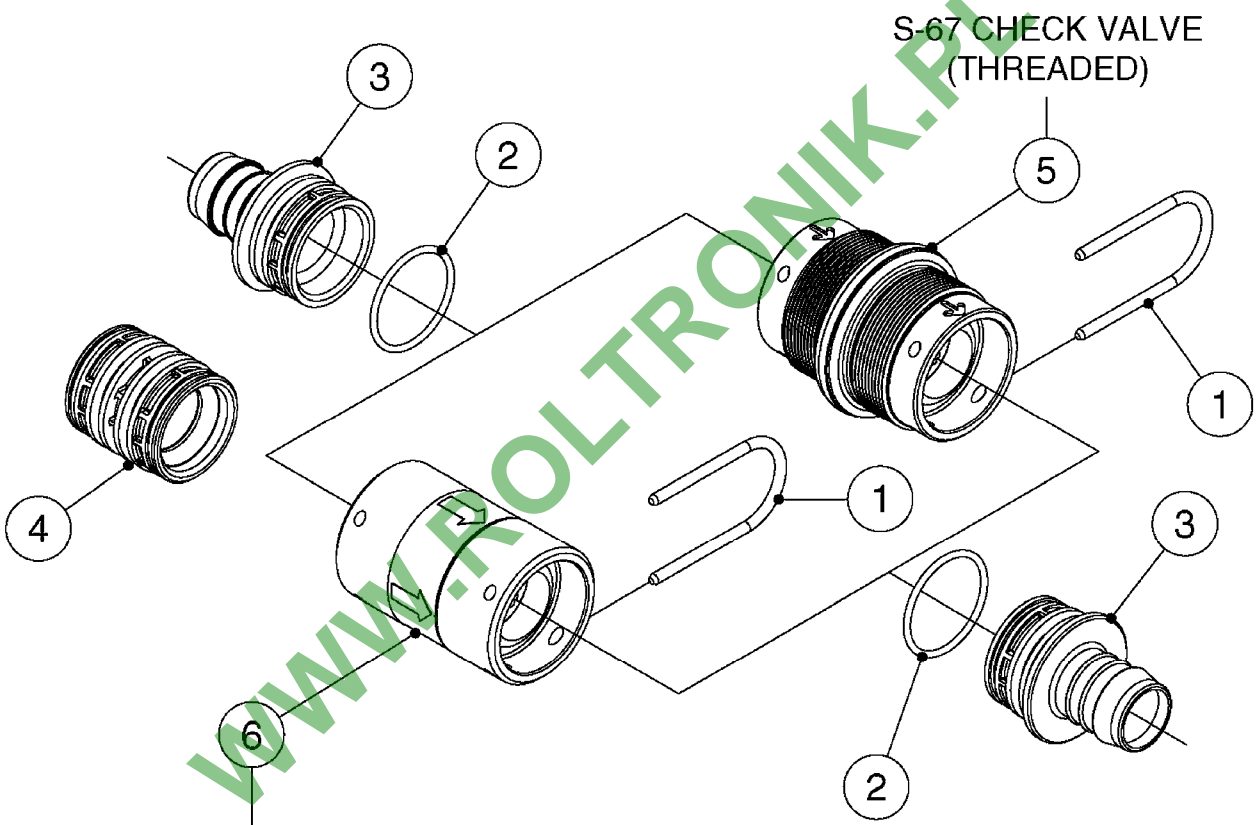

WWW.ROLTRONIK.PL

S-67 CHECK VALVE
(THREADED)

S-67 CHECK VALVE
(NON-THREADED)

FOR FITTINGS AND
HOSES, SEE SECTION L

B0640

CHECK VALVES - S67 (2011)
B0640-HIN, 12:04:16

Page 1

Date 04.11.2017 14:56