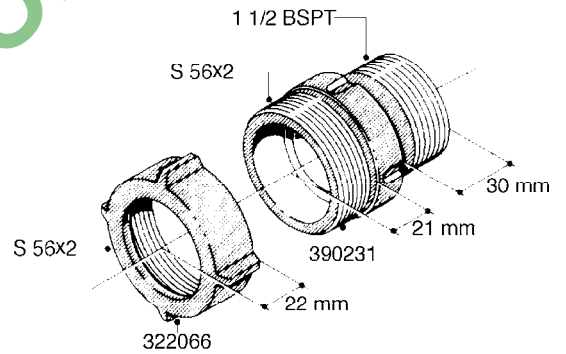

L0090

FITTINGS - S-56 & S-61
L0090-HIN, 01:01:16

Page 1

Date 04.11.2017 14:56

parts-n°	order qty	description
145661	1	FITT.DK S-61 FORK
241754	1	O-RING D59.5X3
241883	1	O-RING D39.2X3 NITRIL 242020
322055	1	FITT.DK S-61 BULKHEAD
322056	1	FITT.DK S-61 BULKHEAD NUT
322066	1	FITT.DK S-56 NUT
334050	1	FITT.DK S-61 STR.1-1/4"
334068	1	FITT.DK S-61 STR.1"
334091	1	FITT.DK S-61 STR.1-1/2'
334099	1	FITT.DK S-61 ELB.1-1/2"110 DEG
334100	1	FITT.DK S-61 ELB.1" 110 DEG.
334151	1	FITT.DK S-61 ELB.1-1/4"110 DEG
390231	1	FITT.DK NIPPLE 1-1/2 X S56

WWW.ROLTRONIK.PL