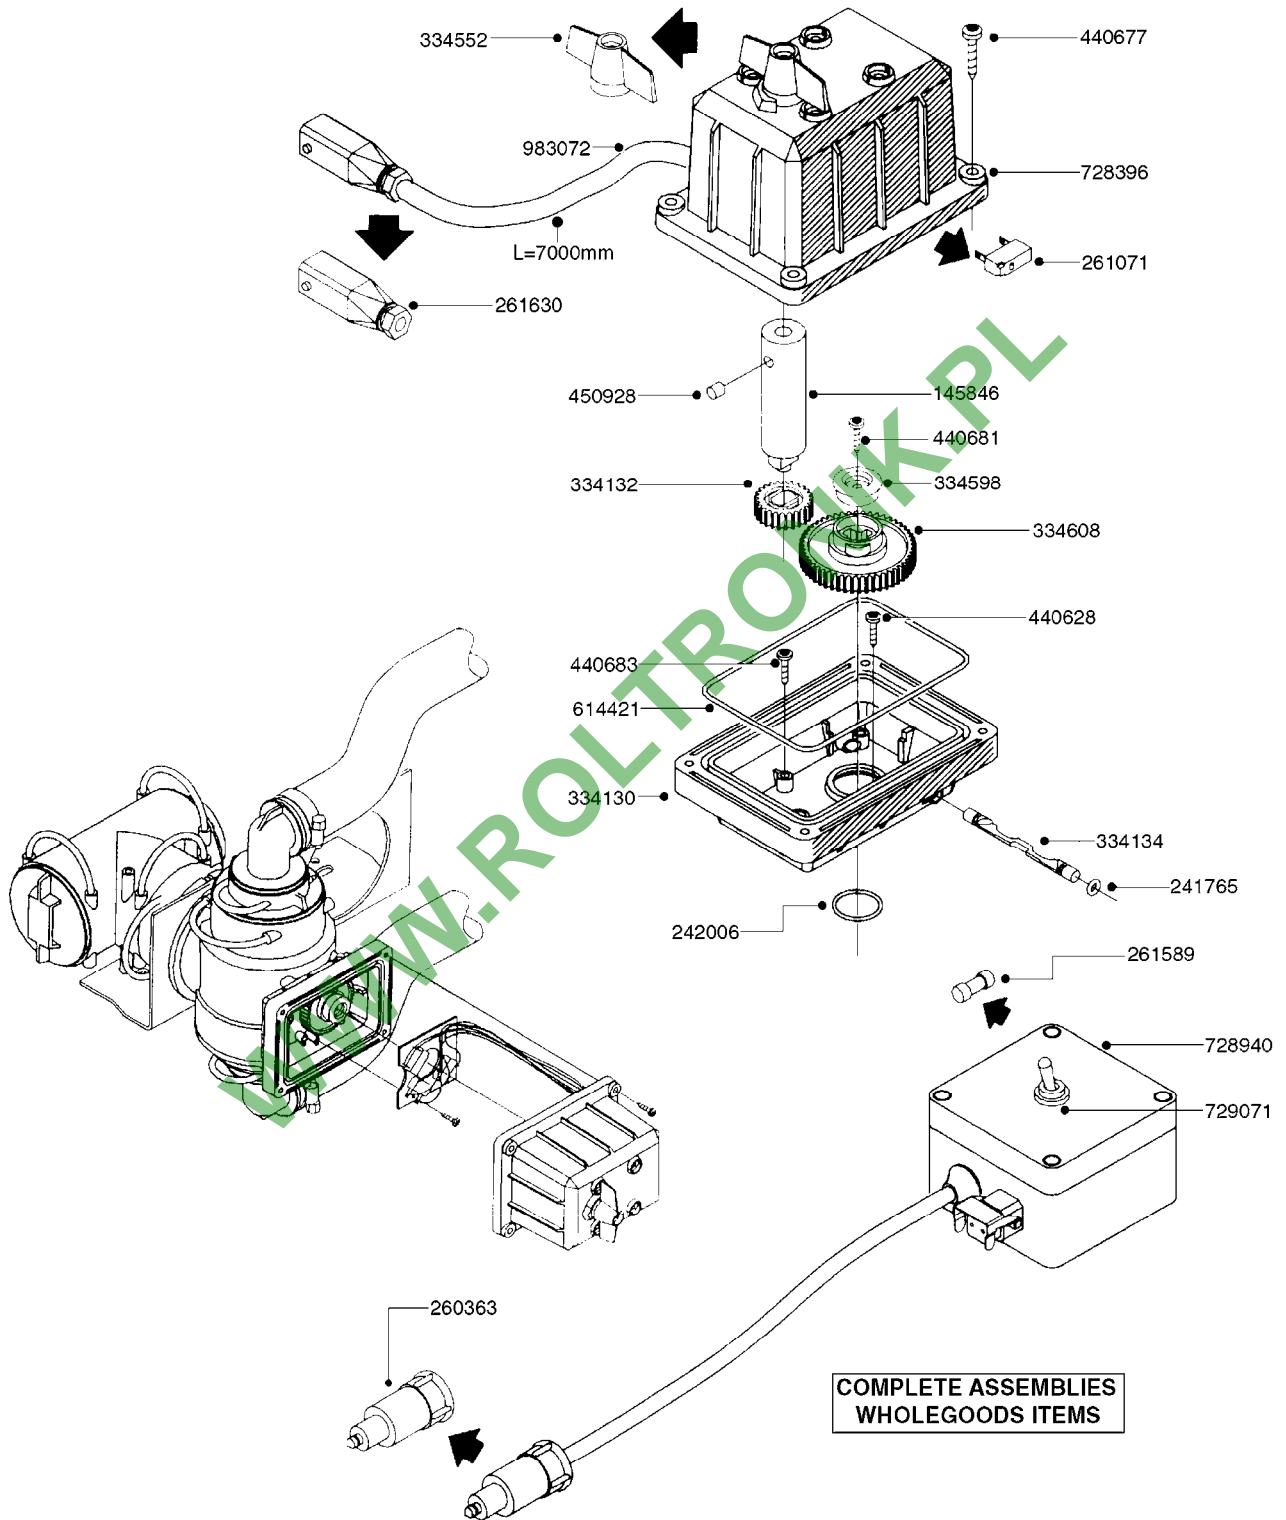

BALL VALVE-ELECTRIC 3-WAY
K0030-HIN, 01:01:16

Page 1

Date 04.11.2017 14:56

parts-n°	order qty	description
145846	1	COUPLING FOR EL 3-WAY VALVE
241765	1	O-RING 3.1 X 1.6
242006	1	O-RING D22/D19 X 1.5
260363	1	PLUG 2 POLE 12V
261071	1	MICRO SWITCH TYPE 9 SM 201
261589	1	FUSE 5 X 20 1.25 AMP
261630	1	PLUG MALE/HIRSHCMANN-3XBAL.VAL
334130	1	GEAR BOX
334132	1	COG WHEEL
334134	1	INDICATOR ROD
334552	1	GRIP F.MAN.OP.EC PRES.REG.GREE
334598	1	PLUG F.VALVE HANDLE BLUE
334608	1	GEAR WHEEL F.3X BALL VALVE
440628	1	SCREW 3/8'
440677	1	SCREW F. PLASTIC 5X20 SS
440681	1	SCREW F. PLASTIC 4MM X 14LG SS
440683	1	SCREW 40X18 2WAY ELC.BALL VALV
450928	1	SET SCREW M8 X 8MM STAINLESS
614421	1	GASKET F/MOTOR HOUSE-ON/OFF TR
728396	1	MOTOR UNIT F.BALL VALVE
728940	1	CONTROL BOX F. 3-WAY VALVE ELC
729071	1	PRINTPL.F.3-STILL.BOKS FORMONT
834362	1	ELECTRIC KIT F.MANIFOLD
983072	1	ELEC. CABLE 3 WIRE X 0.75MM

WWW.ROLTRONIK.PL