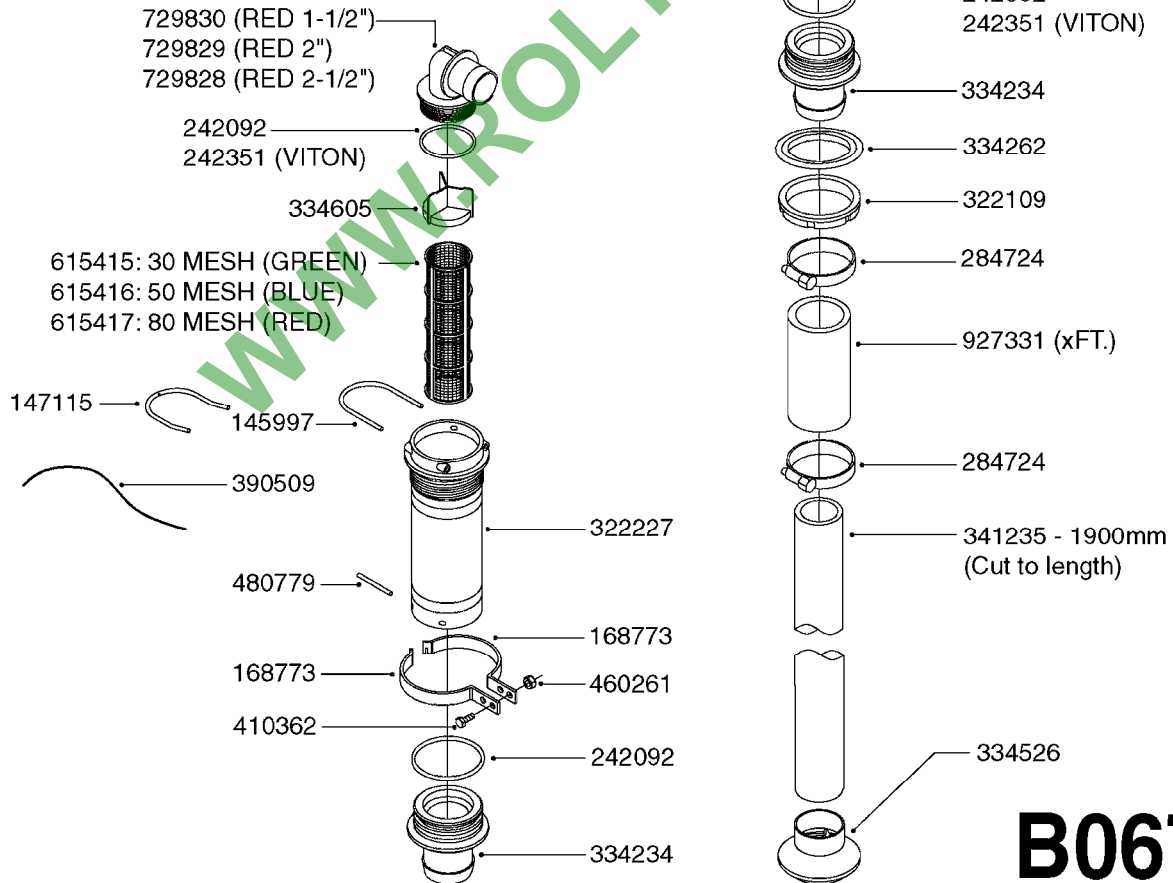

EXTERNAL SUCTION