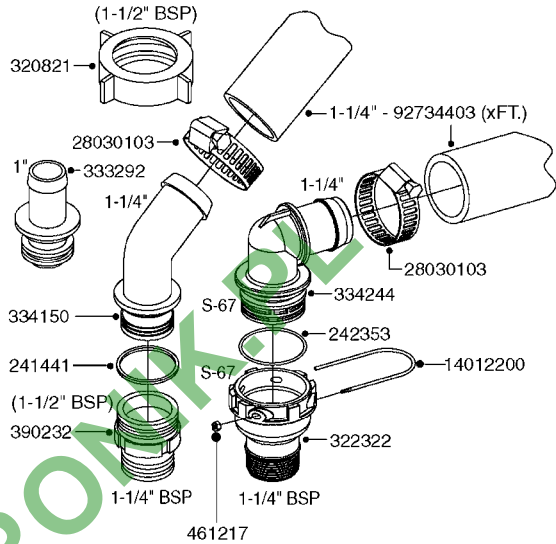

PRESSURE SIDE OF PUMP