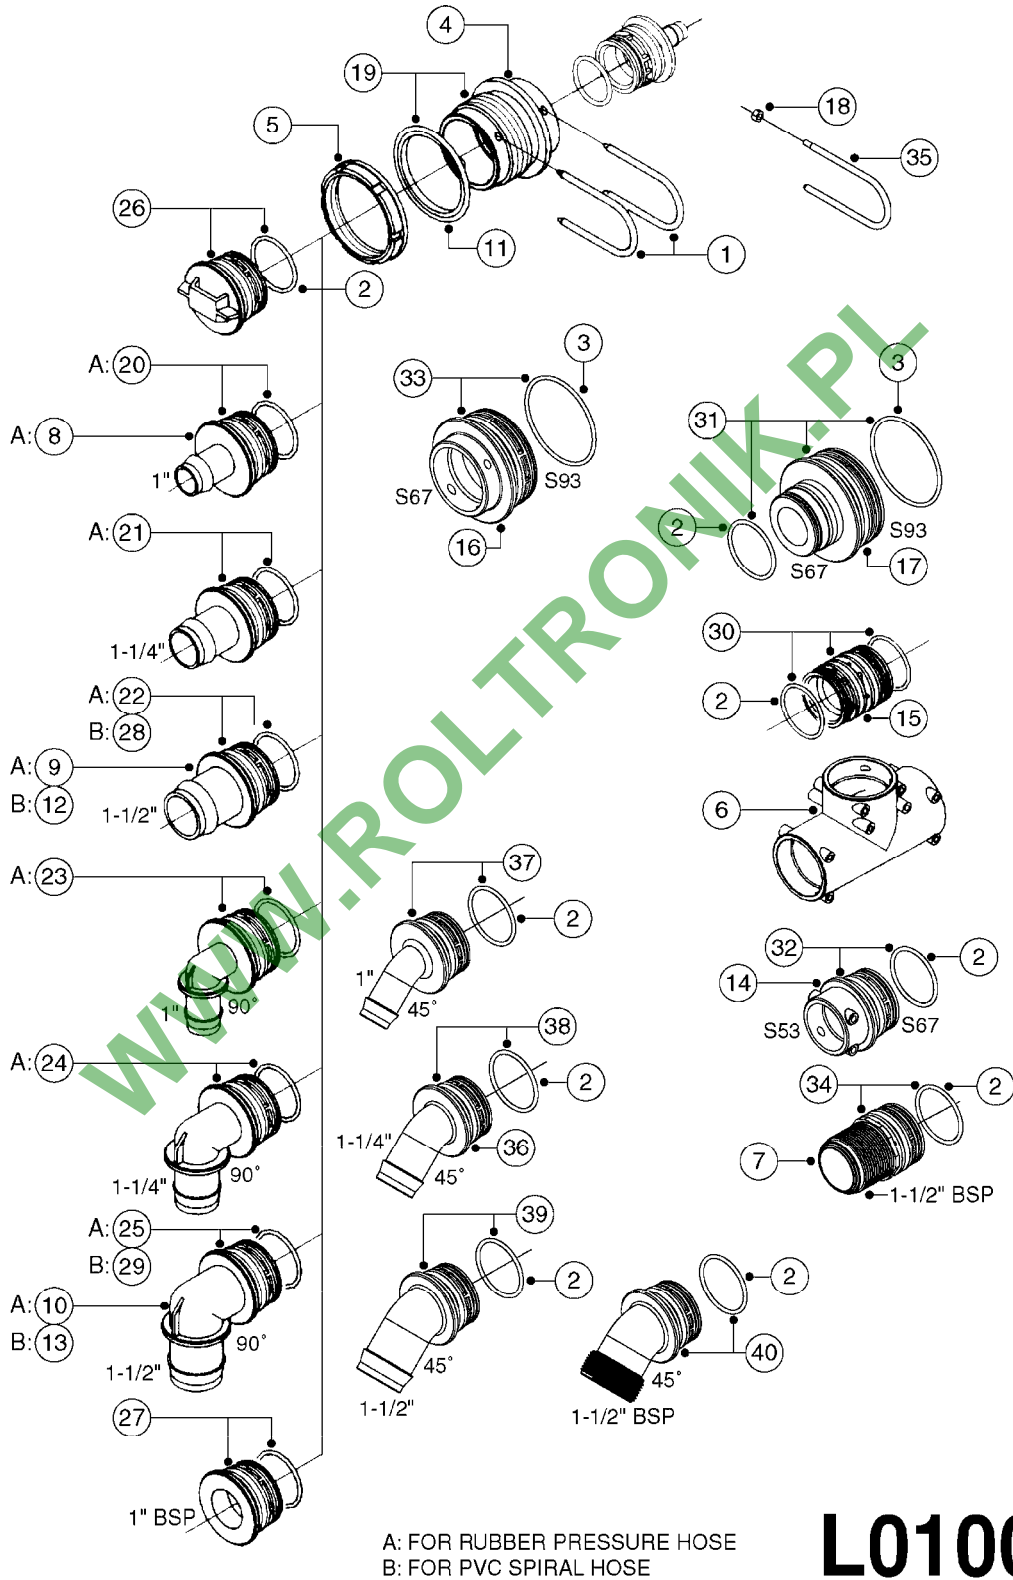

Pos.	parts-n°	order qty	description
1	145996	1	FITT.DK S-67 FORK
2	241973	1	O-RING Ø3 X 44,2 70 SHORES NITRIL NITRIL (BLACK)
2	242353	1	O-RING D44.2X3.0 VITON F.S-67 VITON (BROWN)
3	242092	1	O-RING D69.5X3 NITRIL (BLACK)
3	242351	1	O-RING D69.5X3.0 VITON F.S-93 VITON (BROWN)
4	322104	1	FITT.DK S-67 BULKHEAD
5	322108	1	FITT.DK S-67 BULKHEAD NUT
6	322224	1	FITT.DK S-67 TEE
7	322325	1	FITT.DK S-67 X 1-1/2"BSP LONG
8	334231	1	HOSE TAIL S67 STRAIGHT 1"
9	334233	1	HOSE TAIL S67 1"1/2 STRAIGHT
10	334245	1	HOSE TAIL 90° S67 1"1/2
11	334261	1	GASKET F. S-67 BULKHEAD
12	334444	1	HOSE TAIL S67 1"1/2 STRAIGHT
13	334445	1	HOSE TAIL 90° S67 1"1/2
14	334564	1	FITT.DK S-67 TO S-53 ADAPTER
15	334573	1	CONNECTING PIECE S67-S67
16	334601	1	FITTING S93M- S67F
17	334634	1	FITT.DK ADAPTER S-93M S67M
18	461217	1	NUT HEX M5 LOCK
19	726464	1	FITTING S67 BULKHEAD WITH GASKET
20	726560	1	FITT.DK S-67 STR.1" W.O'RING
21	726561	1	FITT.DK S-67 STR.1-1/4" O'RING
22	726562	1	FITT.DK S-67 HB 1-1/2"W.O-RING
23	726572	1	FITT.DK S-67 1" ELBOW 90 ASSY.
24	726573	1	FITT. S67 5/4" 90° W/O-RING
25	726574	1	FITT.DK S67X90,1.5HB PRESSURE
26	726579	1	FITT. S67 PLUG W/O-RING
27	726695	1	FITT.DK S-67 X 1"BSP W. ORING
28	727223	1	FITT.S67 1.5" STRAIT S W/ORING
29	727224	1	FITT.DK S67X90,1.5HB SUCTION
30	728526	1	FITT.DK S-67 CONNECT W. ORINGS
31	728527	1	ADAPTER S67M TO S93M W/ORING
32	728561	1	REDUCER S67M - S53F + O-RING
33	728562	1	FITTING S93M-S67F+O-RING
34	728578	1	FITT.DK S-67X1-1/2"BSP LG W/OR
35	14012200	1	FITT.DK S-67 FORK W/M5 THREADS
36	33509700	1	HOSE TAIL 45° S67 1"1/4
37	72433000	1	HOSE TAIL 45° S67 1" + O-RING FOR PRESSURE
38	72433100	1	FITT.DK S-67 45° 1-1/4"W/ORING
39	72433200	1	HOSE TAIL 45° S67 1"1/2+O-RING
40	72433400	1	FITT.S67 1-1/2" 45°BSP W/ORING