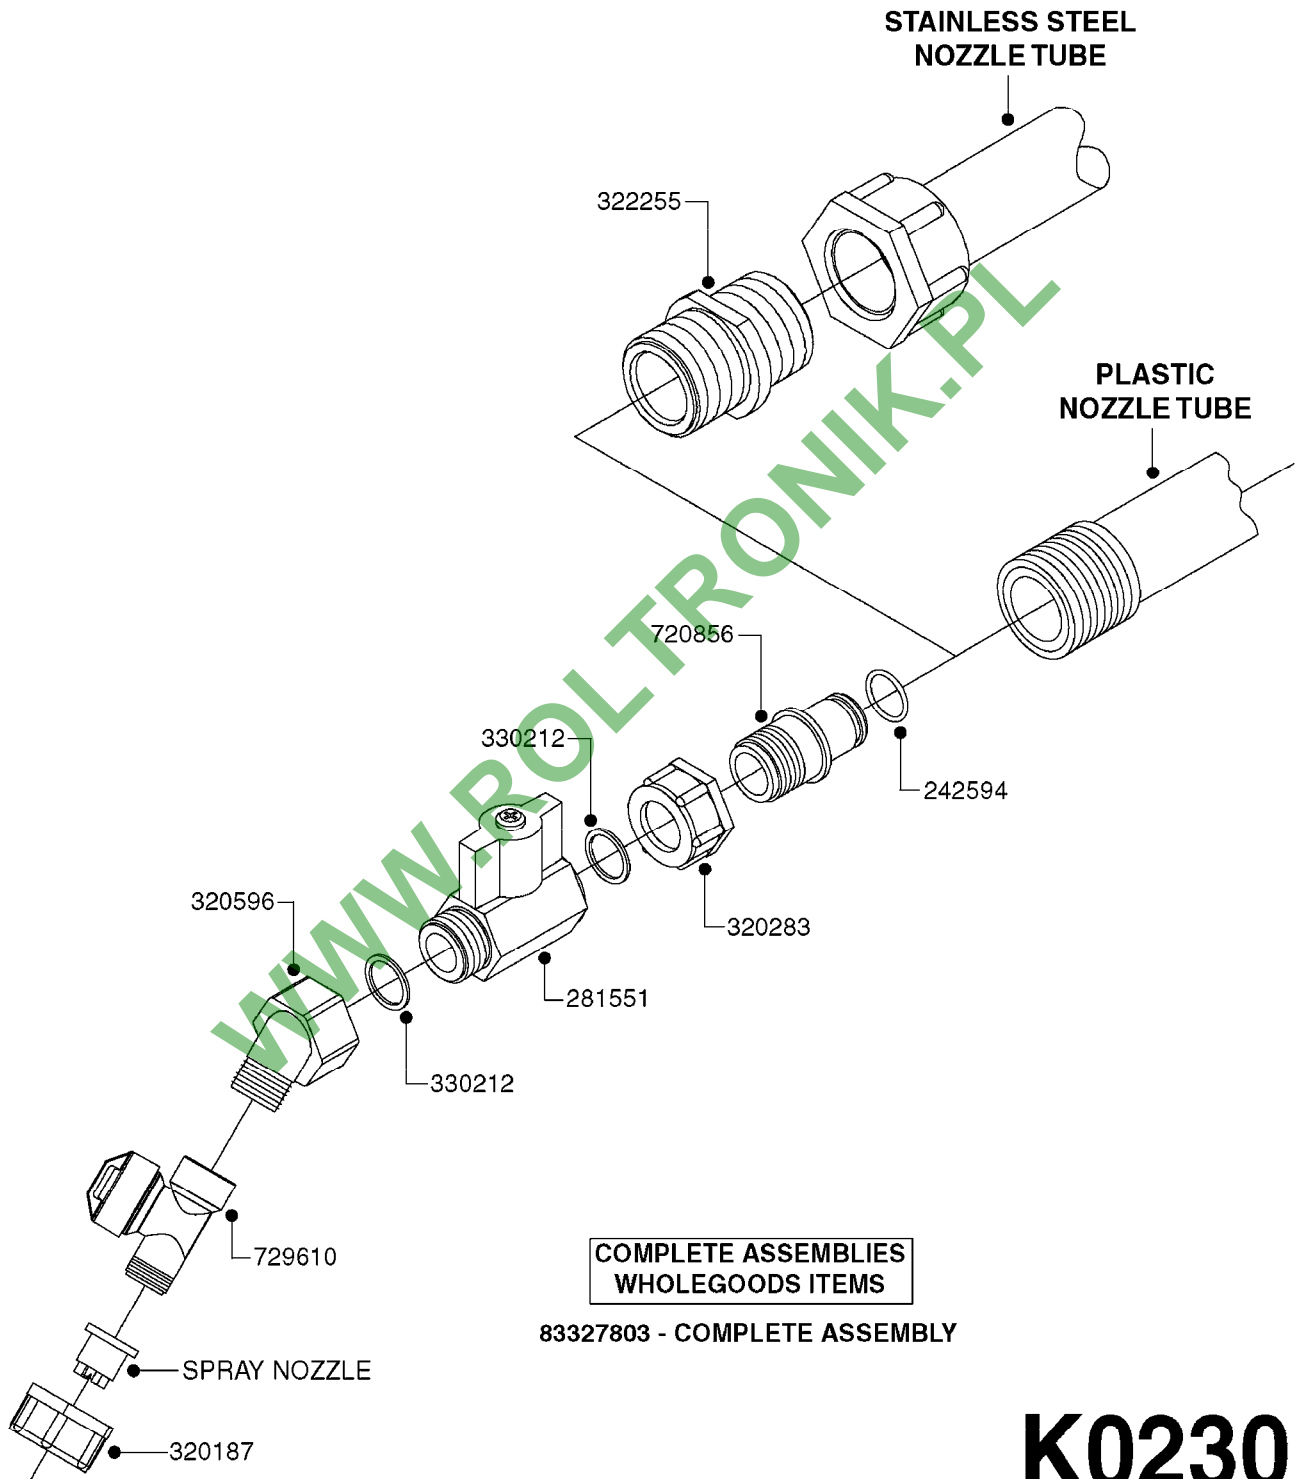

END NOZZLE KIT
K0230-HIN, 01:01:16

Page 1

Date 04.11.2017 14:56

parts-n°	order qty	description
242594	1	O-RING D14 X 1.78 SCH.70-EPDM
281551	1	BALL VALVE 1/2"
320187	1	FITT.DK CAP 3/8" BSP BLACK
320283	1	FITT.DK NUT 3/4"BSP
320596	1	FITT.DK ELB 3/8'-1/2'BSP 45DEG
322255	1	FITT.DK NIPPLE 3/4"X 3/4"
330212	1	O-RING D19/D14X2.4 F.1/2"NUT
720856	1	FITT.DK 1/2'BSP ASSY.F.3/4'NUT
729610	1	NOZZLE ASSY. NON DRIP 3/8 THRD
83327803	1	END NOZZLE KIT "04"

WWW.ROLTRONIK.PL