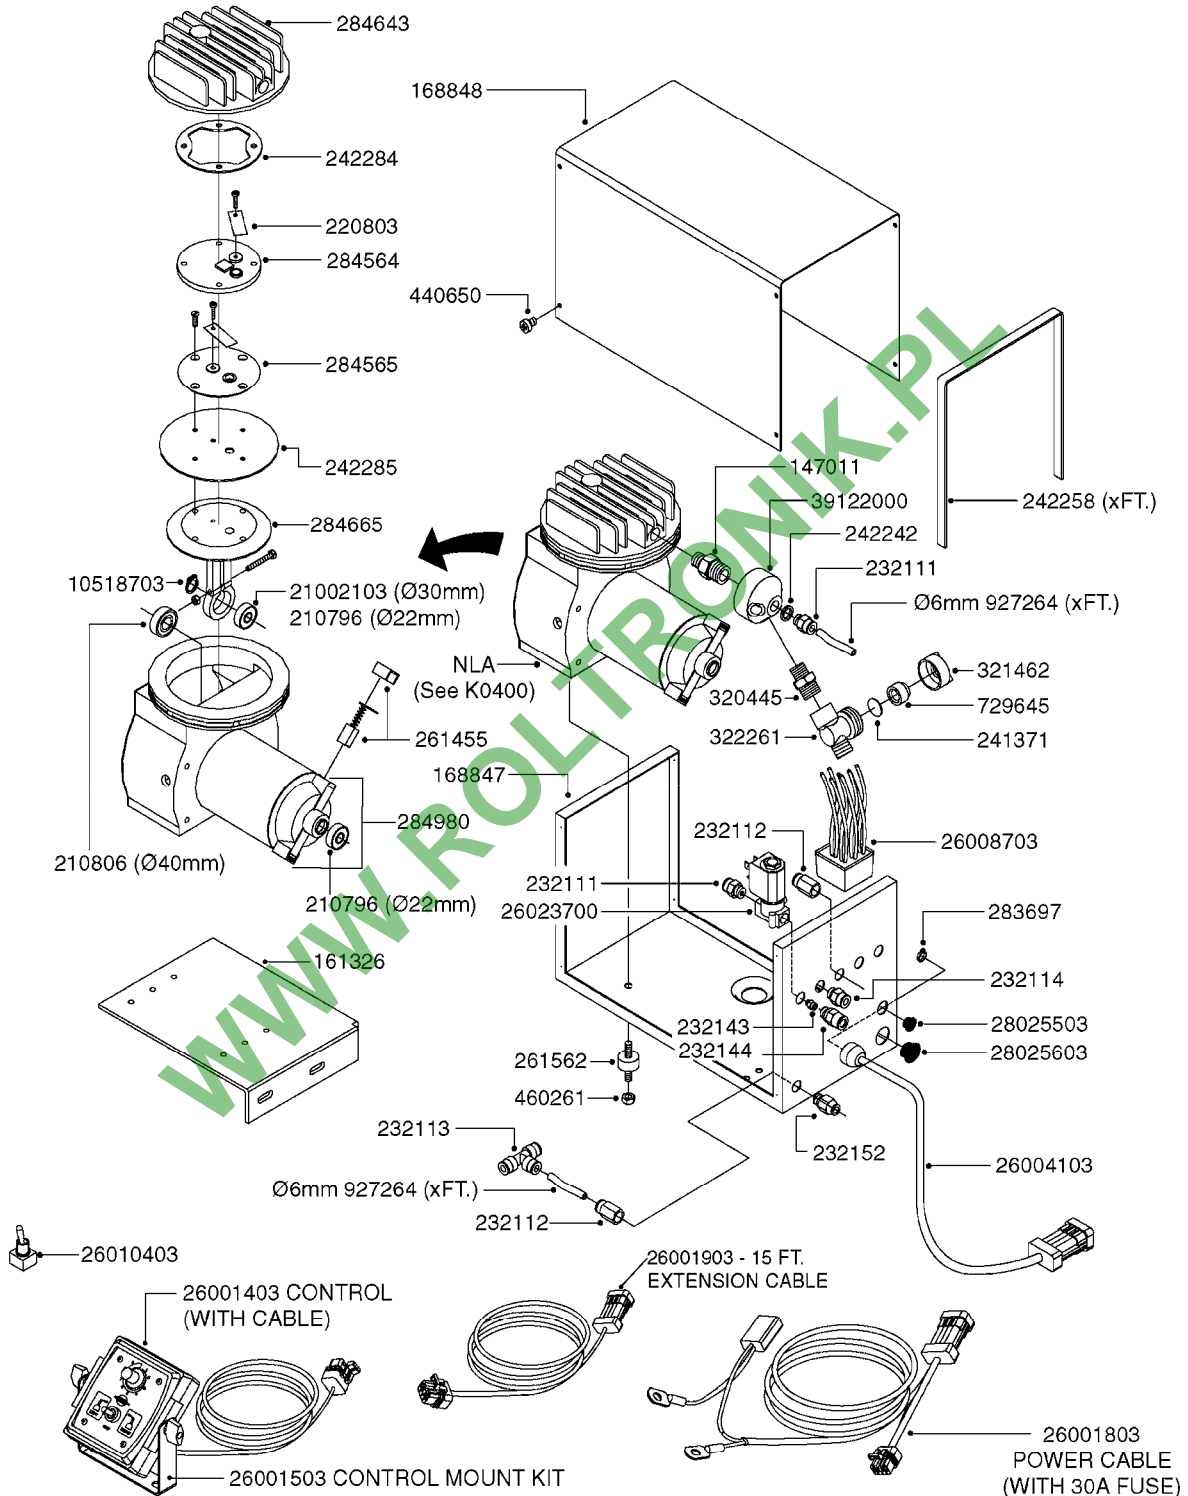

K0390

*Ø8mm 927306 (xFT.)
*Ø10mm 927330 (xFT.)

70019403 - COMPLETE ASSEMBLY

FOAM MARKER COMPRESSOR 2002
K0390-HIN, 01:01:16

parts-n°	order qty	description
147011	1	HEX NIPPLE 3/8'X1/4'BSP BRASS
161326	1	MOUNT BKT. F. FOAM COMP.BOX 98
168847	1	ENCLOSURE LOWER F.MARKER
168848	1	COVER F. FOAM MARKER
210796	1	BEARING BALL D22/D8 X 7 608ZZ
210806	1	BEARING BALL D40/D17X12MM
220803	1	VALVE F. COMPRESSOR
232111	1	QUICK COUPLER 6MM X 1/8 EXT.
232112	1	QUICK COUPLER 6MM 1/8 INT.
232113	1	QUICK COUPLER 6MM T-PIECE
232114	1	COUPLER 1/8" THREADX8MM HOSE
232143	1	REDUCER 1/4'INT-1/8'EXT
232144	1	QUICK COUPLER 10MM X 1/4 EXT
232152	1	QUICK COUPLER 8MMX1/8 EXT.LONG
241371	1	DIAPHRAGM, NO-DRIP alt 241371
242242	1	O-RING F.AIR HOSE FITTING
242258	1	TRIM 3X10 SELF ADHESIVE 0012"
242284	1	HEAD GASKET F. COMPRESSOR
242285	1	DIAPHRAGM F. F/M COMP.
261455	1	BRUSH KIT-FOAM MARKER MOTOR
261562	1	RUBBER DAMPER 2XM6X25
283697	1	TIESTRAP 200MM
284564	1	PLATE F.COMPRESSOR HEAD
284565	1	PLATE F.COMPRESSOR HEAD
284643	1	COMPRESSOR HEAD F.FOAM MARKER
284665	1	CONNECTING ROD F.COMPRESSOR
284980	1	FLANGE REAR F. F.M.COMPRESSOR
320445	1	FITT.DK HN 1/4"X3/8" BSP
321462	1	CAP F.NO-DRIP ASSY.
322261	1	HOUSING F.SAFETY VALVE 3/8"
440650	1	SCREW 3.5x13 STAINLESS
460261	1	NUT HEX M6X1.00 LOCK DIN985 A2 SS
729645	1	NON-DRIP SPRING ASSY.GREEN 10
927264	1	HOSE R X PE D6/D4 X 0012"
927306	1	HOSE R X PE D8/D6 X 0012"BLACK
927330	1	HOSE R X PE D10/D8 X 012"BLACK
10518703	1	SNAP-RING OUTER 8X1
21002103	1	BEARING, 6200 2ZJEM (SKF)
26001403	1	HC FOAM MARKR CONSOLE VS3.0.00
26001503	1	HC FOAM MARKER CONSOLE MT.KIT
26001803	1	POWER CABLE
26001903	1	15' 7-PIN EXTENSION CABLE
26004103	1	FOAM MARKER CNTRL MOD CABL STD
26008703	1	FOAM MARKER CONTROL SCII
26010403	1	TOGGLE SWITCH MICRO-TRAK F.M.
26023700	1	SOLENOID VAL 12V 1/8' FLO '07
28025503	1	PLUG F.DRILLED HOLE 1/2"
28025603	1	PLUG F.DRILLED HOLE 3/4"
39122000	1	DISTR.HOUSING F.FOAM MARKER'07
70019403	1	FOAM MARKER COMPRESSOR KIT STD