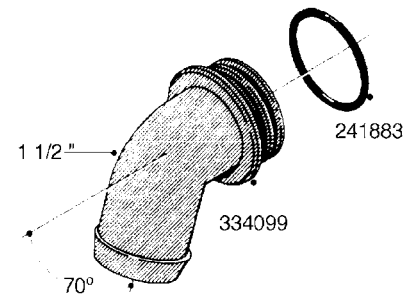

L0090

FITTINGS - S-56 & S-61
L0090-HIN, 01:01:16

Page 1

Date 04.11.2017 14:56

parts-n°	order qty	description
145661	1	FITT.DK S-61 FORK
241754	1	O-RING D59.5X3
241883	1	O-RING D39.2X3 NITRIL 242020
322055	1	FITT.DK S-61 BULKHEAD
322056	1	FITT.DK S-61 BULKHEAD NUT
322066	1	FITT.DK S-56 NUT
334050	1	FITT.DK S-61 STR.1-1/4"
334068	1	FITT.DK S-61 STR.1"
334091	1	FITT.DK S-61 STR.1-1/2'
334099	1	FITT.DK S-61 ELB.1-1/2"110 DEG
334100	1	FITT.DK S-61 ELB.1" 110 DEG.
334151	1	FITT.DK S-61 ELB.1-1/4"110 DEG
390231	1	FITT.DK NIPPLE 1-1/2 X S56

WWW.ROLTRONIK.PL