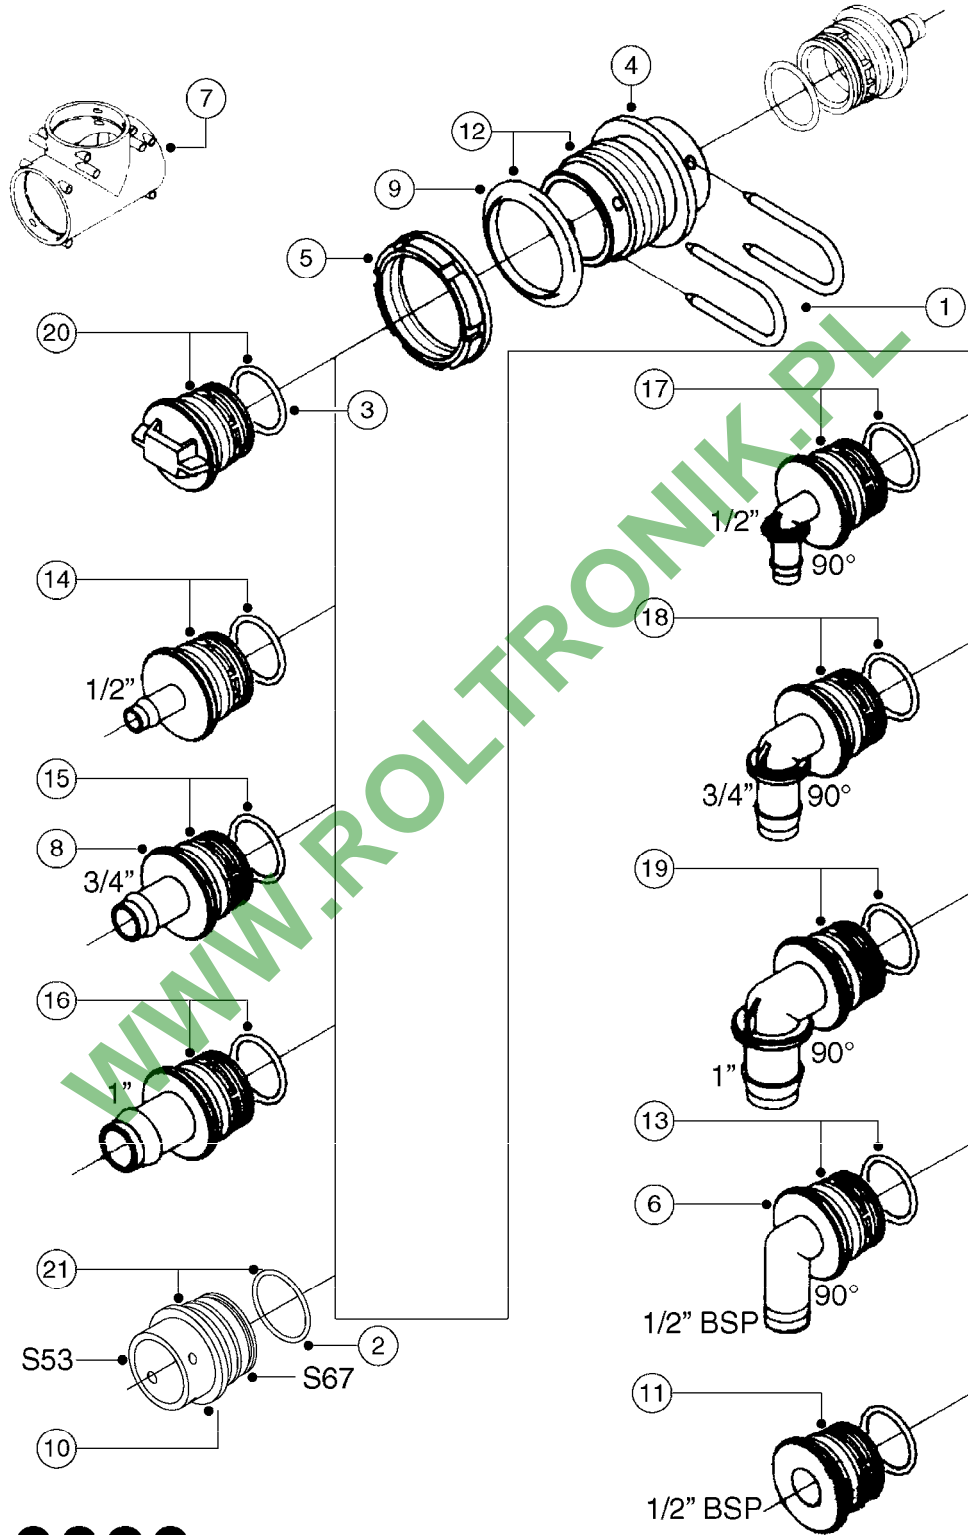

L0080

FITTINGS - S-53
L0080-HIN, 12:09:17

Page 1

Date 04.11.2017 14:56

Pos.	parts-n°	order qty	description
1	145995	1	FITT.DK S-53 FORK
2	241973	1	O-RING Ø3 X 44,2 70 SHORES NITRIL NITRIL (BLACK)
2	242353	1	O-RING D44.2X3.0 VITON F.S-67 VITON (BROWN)
3	242109	1	O-RING D32.2x3.0 NITRIL (BLACK)
3	242354	1	O-RING D32.2X3.0 VITON F.S-53 VITON (BROWN)
4	322103	1	FITT.DK S-53 BULKHEAD
5	322107	1	FITT.DK S-53 BULKHEAD NUT
6	322110	1	FITT.DK S-53 ELB. 1/2" BSP
7	322352	1	FITT.DK S-53 TEE
8	334229	1	FITT.DK S-53 STR.3/4"
9	334260	1	GASKET F. S-53 BULKHEAD
10	334564	1	FITT.DK S-67 TO S-53 ADAPTER
11	391100	1	FITT.DK S-53THREAD INS.1/2"BSP
12	726463	1	FITT.DK S53 BULKHEAD W/GASKET
13	726552	1	FIT.DK S-53X90 1/2" BSP, O-RING
14	726556	1	FITT.DK S-53 HB 1/2" W/O-RING
15	726558	1	FITT.DK S53 STR. 3/4" W.ORING
16	726559	1	FITT DK. S-53 HB 1" W/O-RING
17	726568	1	FITT.DK.S-53 HB 1/2"90 W/ORING
18	726570	1	FITT.DK S-53 ELB.3/4" W.ORING
19	726571	1	FITT.DK S-53 ELB.1", W ORING
20	726578	1	FITT.DK S53 PLUG WITH O-RING
21	728561	1	REDUCER S67M - S53F + O-RING

WWW.ROLANDONLINE.PL