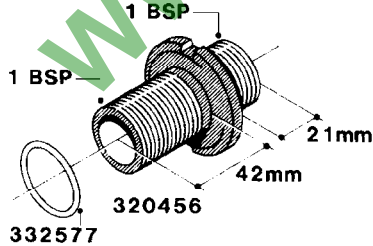

L0060

FITTINGS - BULKHEAD
L0060-HIN, 01:01:16

Page 1

Date 04.11.2017 14:56

parts-n°	order qty	description
141046	1	NUT 3/8" BSP
141341	1	NUT 1/4' BSP
240284	1	O-RING D82,5/75 X 3,5
320456	1	FITT.DK BULKHEAD 1"BSP DOUBLE
320467	1	FITT.DK BULKHEAD 1"BSP SINGLE
320471	1	FITT.DK NUT 1" BSP JAMB
320541	1	FITT.DK BULKHEAD 2-1/2'BSP SIN
320552	1	FITT.DK NUT 2-1/2' BSP JAMB
320644	1	FITT.DK ELB.3/4"HB X 1" BSP
320784	1	FITT.DK CAP 1-1/2" BSP
320795	1	FITT.DK NUT 1-1/2" BSP JAMB
320935	1	FITT.DK BULKHEAD 1/4' BSP SING
320946	1	FITT.DK BULKHEAD 3/8' BSP SING
321296	1	FITT.DK BULKHEAD 1/2" BSP SING
321307	1	FITT.DK NUT 1/2" BSP JAMB
321333	1	FITT.DK BULK 1-1/2" X 1"F BSP
330061	1	O-RING D16/D11X2,5
330072	1	O-RING D53.5/D45.5X4
330212	1	O-RING D19/D14X2.4 F.1/2"NUT
332577	1	O-RING D38/D30X4 F.1" PUR.
332592	1	O-RING D26/D20X3

WWW.ROLTRONIK.PL