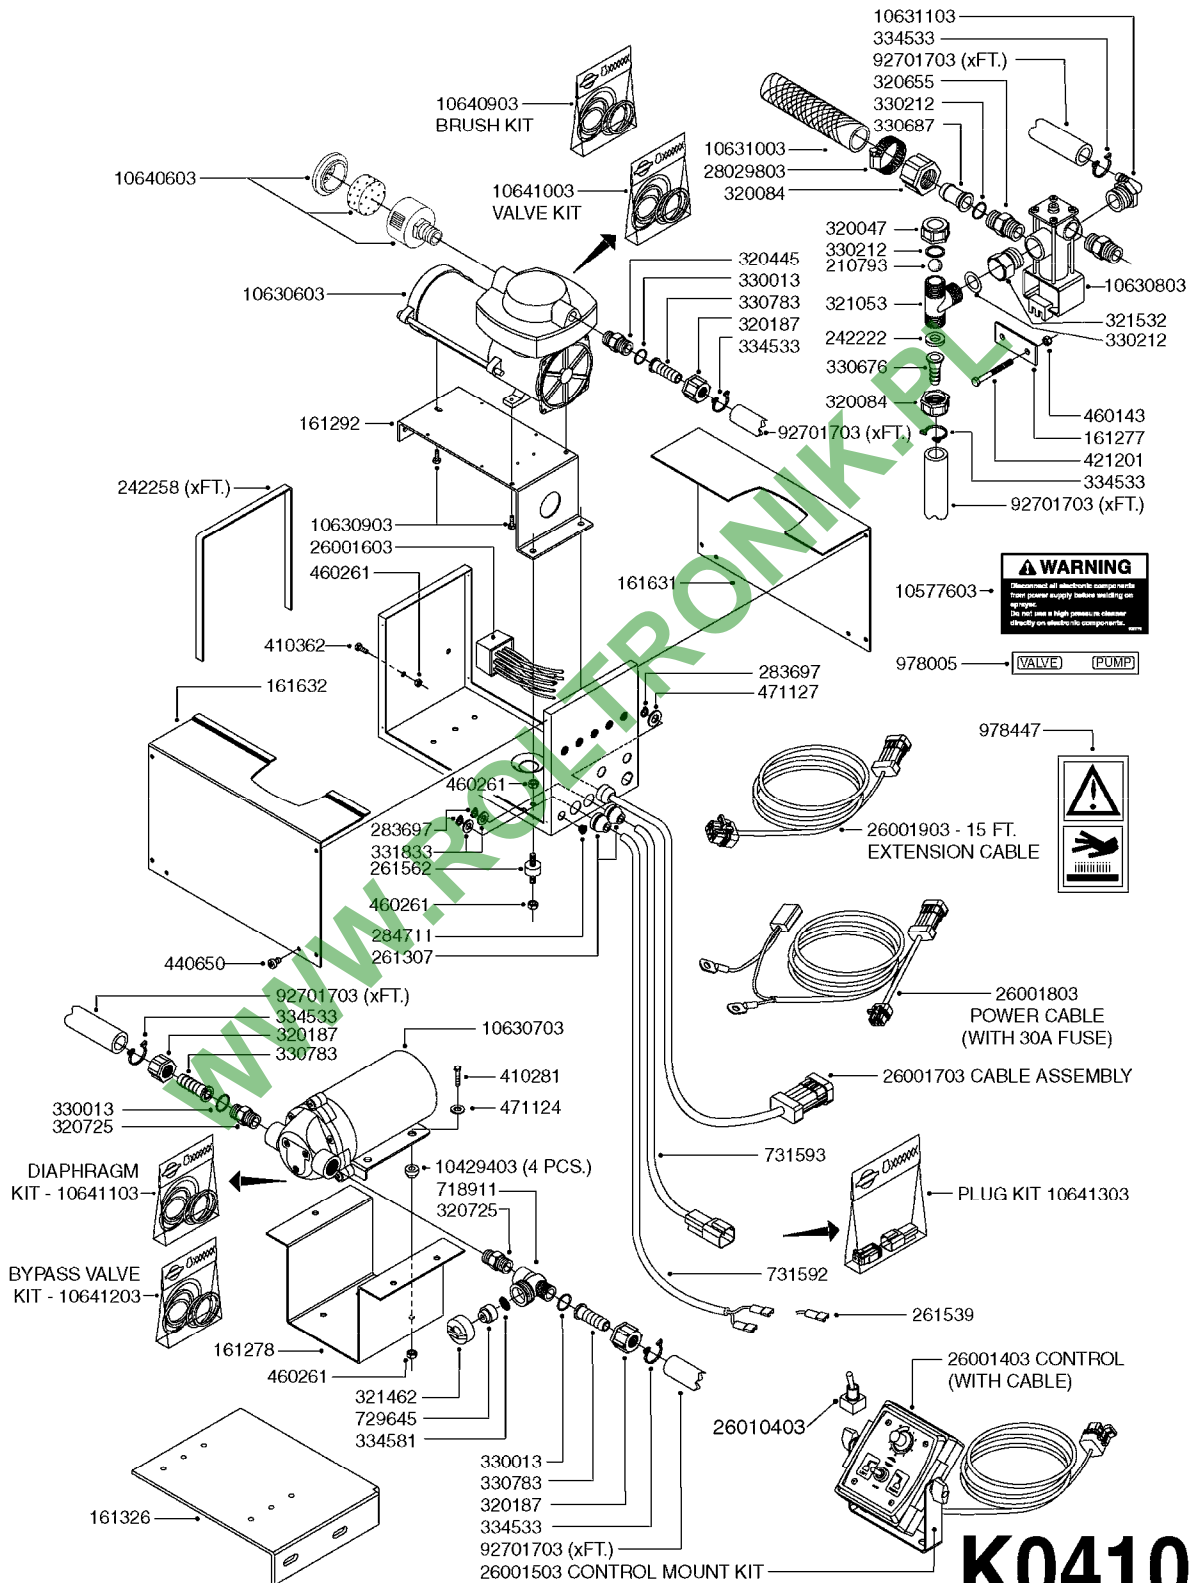

K0410

parts-n°	order qty	description
161277	1	FLATBAR
161278	1	SHEILD F. SHURFLO PUMP
161292	1	MOUNT PLATE F.THOMAS COMPRESSO
161326	1	MOUNT BKT. F. FOAM COMP.BOX 98
161631	1	COVER W/O LIP H.C.FOAM COMP.
161632	1	COVER W/LIP H.C.FOAM COMP.
210793	1	BALL F.SCF
242222	1	GASKET 19.0 X 10.0 X 3.3 EPDM
242258	1	TRIM 3X10 SELF ADHESIVE 0012"
261307	1	GROMMET 7-10 BLACK
261539	1	SPADE F.ELEC CONNEX BLUE INSUL
261562	1	RUBBER DAMPER 2XM6X25
283697	1	TIESTRAP 200MM
284711	1	PLUG F.DRILLED HOLE D11MM
320047	1	FITT.DK CAPNUT 1/2" BSP
320084	1	FITT.DK NUT 1/2" BSP
320187	1	FITT.DK CAP 3/8" BSP BLACK
320445	1	FITT.DK HN 1/4"X3/8" BSP
320655	1	FITT.DK HN 1/2"-1/2" BSP
320725	1	FITT.DK NIPPLE 3/8"-3/8" BSP
321053	1	FITT.DK TEE 1/2 X1/2 X1/2" BSP
321462	1	CAP F.NO-DRIP ASSY.
321532	1	FITT.DK REDUC 3/4' X 1/2' BSP
330013	1	O-RING D15/D10X2.5 F.3/8"NUT
330212	1	O-RING D19/D14X2.4 F.1/2"NUT
330676	1	FITT.DK HB 3/8" F. 1/2" NUT
330687	1	FITT.DK HB 1/2" F. 1/2" NUT
330783	1	FITT.DK HB 3/8"F.3/8" NUT
331833	1	VALVE FLAP RY-2
334533	1	CLAMP HOSE PLASTIC 3/8"
334581	1	DIAPHRAGM, NO-DRIP alt 241371
410281	1	BOLT HEX 8.8 DEL M6X25 DIN933 A2
410362	1	BOLT HEX 8.8 SS M6X20
421201	1	BOLT HEX 8.8 DEL M8X70
440650	1	SCREW 3.5x13 STAINLESS
460143	1	NUT HEX M8X1.25 LOCK DIN985A2 SS
460261	1	NUT HEX M6X1.00 LOCK DIN985 A2 SS
471124	1	WASHER L6U 6,4 X18 X 1.6 A2 SS
471127	1	WASHER Z12N 13X24X2,5 RST
718911	1	VALVE (SAFETY) F.MARKER
729645	1	NON-DRIP SPRING ASSY.GREEN 10
731592	1	CABLE ASSY 2 WIRE F.HC FOAM MK
731593	1	CABLE ASSY W.PLUG HC FOAM MKR
978005	1	DECAL 'VALVE PUMP'
978447	1	DECAL - HOT SURFACE
10429403	1	GROMMET SET OF 4 F.FLOJET
10577603	1	DECAL 'DO NOT WELD' H.P. ENG.
10630603	1	COMPRESSOR THOMAS F HIGH CAP
10630703	1	PUMP FLOJET F. HIGH CAP. FOAM
10630803	1	VALVE SOLENOID S.S. F.HIGH CAP
10630903	1	SCREW MACH.HEX A8-32X3/8" ZINC
10631003	1	HOSE R X CLEAR BRAID.X 1/2 12"
10631103	1	FITT.PO.EL.3/4"MPTX3/8"HB
10640603	1	FILTER KIT COMP. F.THOMAS COMP
10640903	1	BRUSH KIT F. THOMAS COMPRESSOR
10641003	1	VALVE KIT F. THOMAS COMPRESSOR
10641103	1	DIAPHRAGM KIT F.SHURFLO PUMP
10641203	1	BYPASS VALVE KIT F.SHURFLO PMP
10641303	1	PLUG KIT 2 PIN DEUTSCH COMP.
26001403	1	HC FOAM MARKR CONSOLE VS3.0.00
26001503	1	HC FOAM MARKER CONSOLE MT.KIT