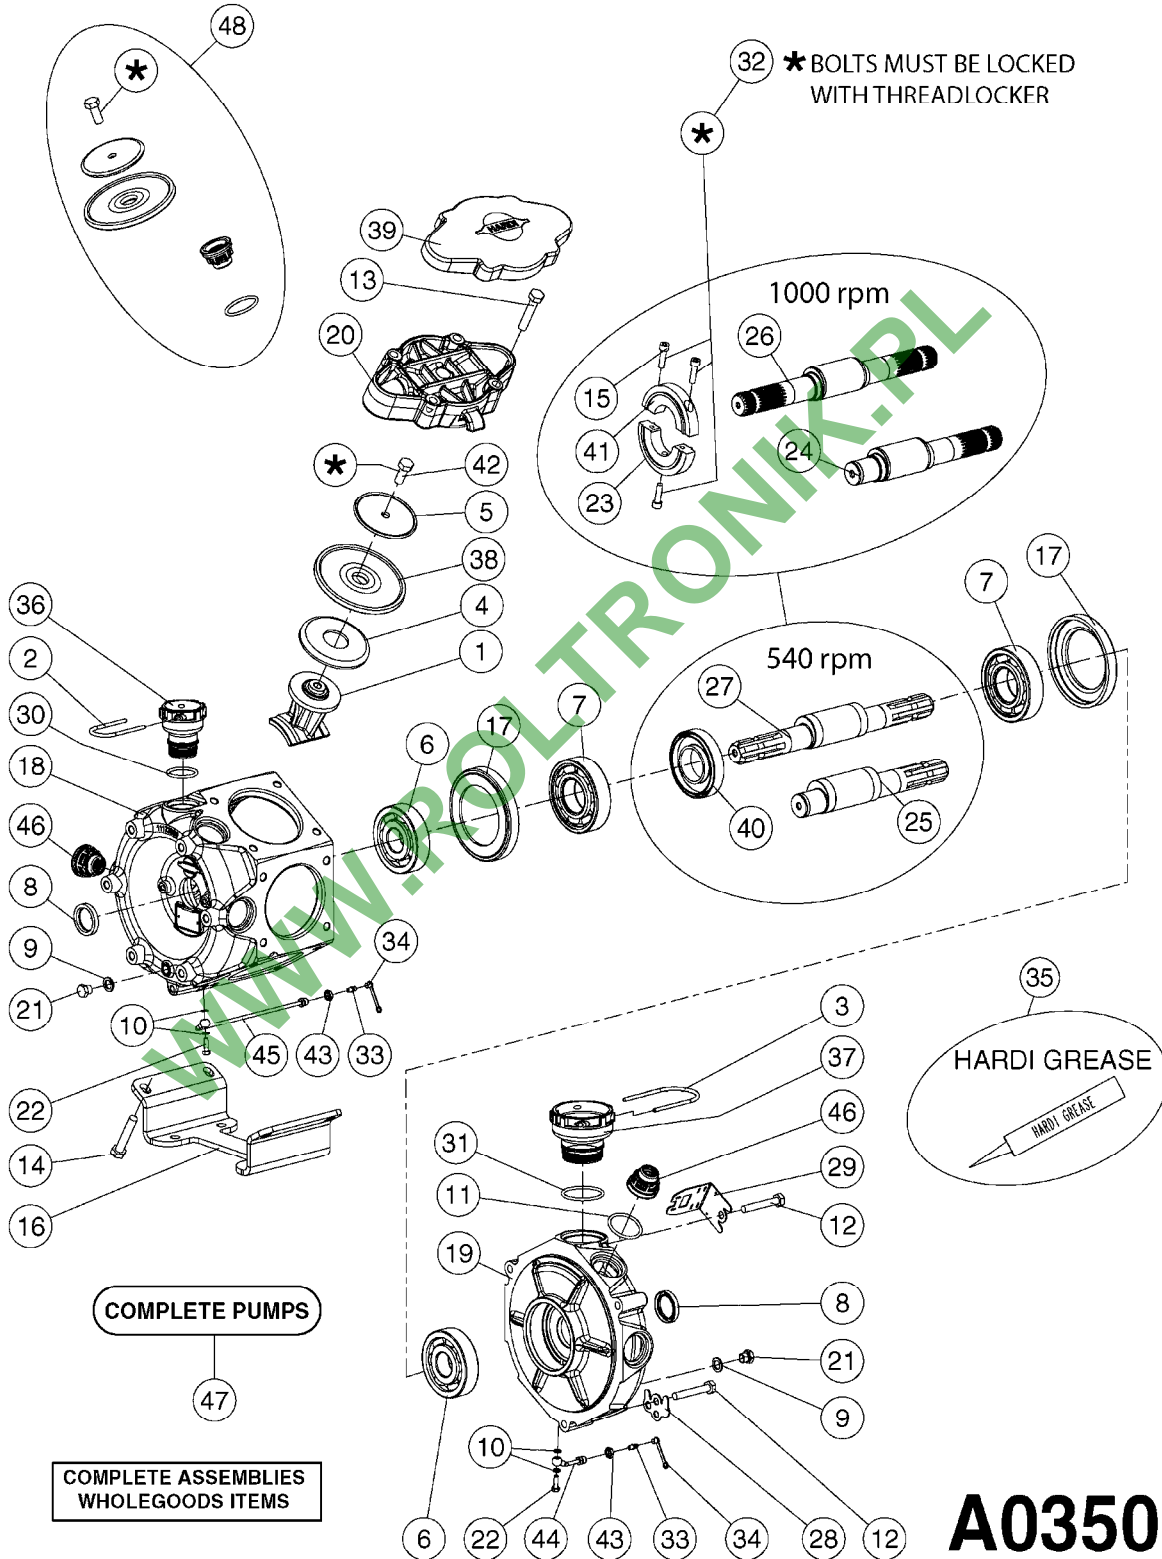

PUMP - 464 540/1000 RPM
A0350-HIN, 22:02:16

Page 1

Date 04.11.2017 14:55

Pos.	parts-n°	order qty	description
1	111622	1	CONNECTING ROD 463/5.5MM
1	111623	1	CONNECTING ROD 463/10MM
1	111624	1	CONNECTING ROD 463/12MM
1	111645	1	CONNECTING ROD 463/6.5MM
2	145996	1	FITT.DK S-67 FORK
3	145997	1	FITT.DK S-93 FORK
4	161012	1	DIAPHRAGM BACKING DISC F. 463
5	161175	1	DIAPHRAGM DISC 463/464 PUMP
6	210221	1	BEARING BALL 6407
7	210232	1	BEARING BALL 6310
8	210243	1	SEAL OIL 35 X 47 X 7
9	241404	1	DOWTY SEAL 1/4"
10	242374	1	WASHER Ø10/Ø6X1 COPPER
11	330072	1	O-RING D53.5/D45.5X4
12	421072	1	BOLT HEX 8.8 RAW M10X65
13	430312	1	BOLT HEX 8.8 RAW M12X60
14	430437	1	BOLT HEX 8.8 RAW M12X65
15	450995	1	BOLT ALLEN M8X30 DIN 912 RAW
16	614628	1	FOOT F. 46X PUMP, RED
17	11171900	1	CONROD RING 364/464 MACHINED
18	11172200	1	PUMP HOUSE 464 MACHINED 5/4" BSP RED
19	11172600	1	FRONTPART 464 MACHINED 2" BSP RED
20	11173000	1	VALVE COVER.463/464 MACHINED RED
21	14010400	1	PLUG 1/4" BSP
22	14120400	1	BANJOBOLT M6 X 19
23	14120700	1	COUNTERWEIGHT 364/464-1000
24	14137300	1	CRANKSHAFT 364/464-5.5 1000
24	14137400	1	CRANKSHAFT 364/464-6.5 1000
25	14137600	1	CRANKSHAFT 364/464-10
25	14137700	1	CRANKSHAFT 464-12
26	14137900	1	CRANKSHAFT 364/464-5.5 GG 1000
26	14138000	1	CRANKSHAFT 364/464-6.5 GG 1000
27	14138200	1	CRANKSHAFT 364/464-10 GG
27	14138300	1	CRANKSHAFT 464-12 GG
28	16383000	1	GREASE NIPPLE PLATE 464
29	16390600	1	BRACKET FOR RPM SENSOR
30	24266600	1	O-RING D 38,0 X 4,0 70SH.NITR
31	24266800	1	O-RING D 54,0 X 4,0 70SH.NITR
32	28045503	1	LOCTITE 262 .5ML (.017oz.)
33	28163300	1	GREASE NIPPLE H1 M6X1 DIN 7412
34	28163400	1	CAP F. GREASENIPPLE YELLOW M6X1
35	28164600	1	HARDI PUMP GREASE S3 V550L 1
36	32242200	1	FITTING S67 5/4" KON. RG 2014
37	32242400	1	FITTING S93 2" KON. RG 2014
38	33511600	1	DIAPHRAGM PUMP 463/464 PUMP PUR
39	33524000	1	COVER PLASTIC 464 PUMP
40	33527200	1	GREASE SPLIT 364/464
41	39136200	1	HALFPART 364/464-1000
42	43099200	1	BOLT HEX SS M12 X 30 DIN933 A4
43	46134000	1	NUT HEX M10x1 H=2.3 NV=14 ELZIN
44	61097000	1	BANJOTUBE SHORT 464 COMPL.
45	61097100	1	BANJOTUBE LONG 464 COMPL.
46	72043600	1	VALVE FOR 462/463
47	72993500	1	PUMP 464-12-540, CM
47	72993600	1	PUMP 464-6.5 MED-2-1000
47	82168700	1	PUMP 464-12 540 OFFSET PORTS
47	82168800	1	PUMP 464 6.5 1000 OFFSET PORTS
47	82169000	1	PUMP 464-10-MOD-2-540
48	75586000	1	PUMP KIT 464