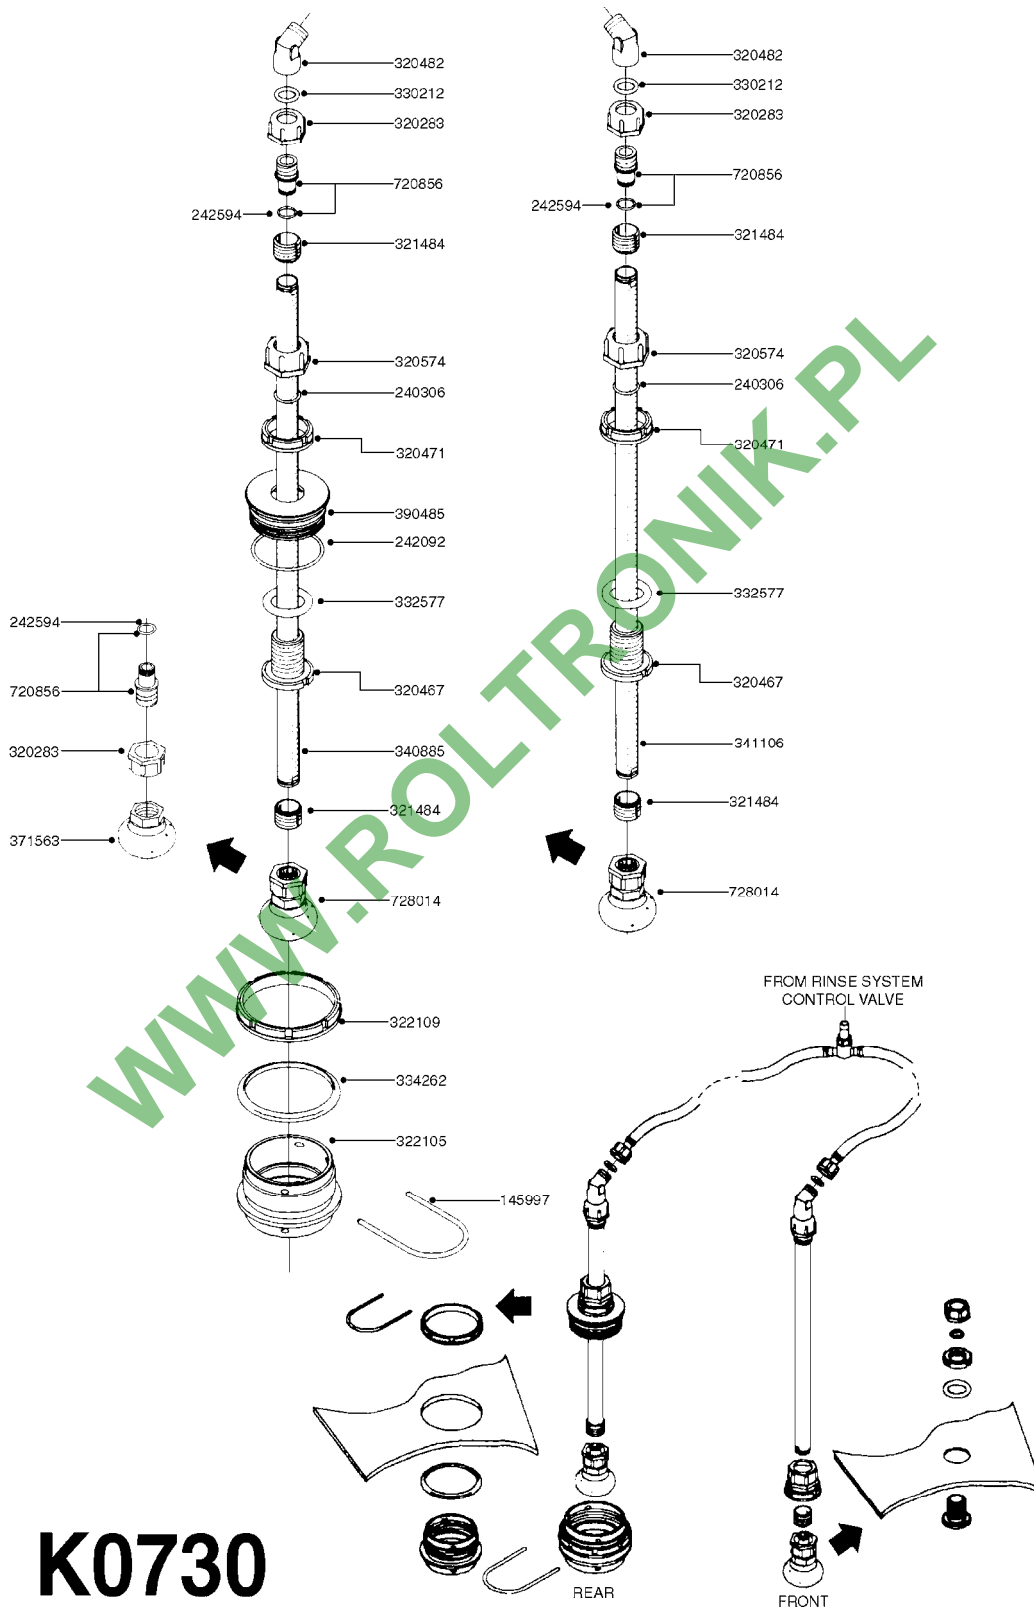

RINSE SYSTEM NOZZLES
K0730-HIN, 01:01:16

RINSE SYSTEM NOZZLES
K0730-HIN, 01:01:16

Page 1

Date 04.11.2017 14:56

parts-n°	order qty	description
145997	1	FITT.DK S-93 FORK
240306	1	O-RING D29/D21X4
242092	1	O-RING D69.5X3
242594	1	O-RING D14 X 1.78 SCH.70-EPDM
320283	1	FITT.DK NUT 3/4"BSP
320467	1	FITT.DK BULKHEAD 1"BSP SINGLE
320471	1	FITT.DK NUT 1" BSP JAMB
320482	1	FITT.DK ELB. 1/2" BSP 60 DEG.
320574	1	FITT.DK NUT 1" BSP SPECIAL
321484	1	BUSHING THREADED F.NOZZ.TUBE
322105	1	FITT.DK S-93 BULKHEAD DOUBLE
322109	1	FITT.DK S-93 BULKHEAD NUT
330212	1	O-RING D19/D14X2.4 F.1/2"NUT
332577	1	O-RING D38/D30X4 F.1" PUR.
334262	1	GASKET F.S-93 BULKHEAD
340885	1	TUBE F. RINSE NOZZLE L=600
341106	1	TUBE F.RINSE NOZZLE L=220
371563	1	NOZZLE FOR TANK RINSE
390485	1	FITT.DK S-93 PLUG W D34 HOLE
720856	1	FITT.DK 1/2'BSP ASSY.F.3/4'NUT
728014	1	RINSE NOZZLE MOUNTED

WWW.ROLTRONIK.PL