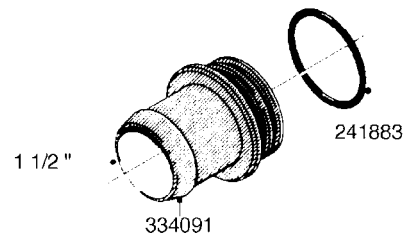

L0090

FITTINGS - S-56 & S-61
L0090-HIN, 01:01:16

Page 1

Date 04.11.2017 14:56

parts-n°	order qty	description
145661	1	FITT.DK S-61 FORK
241754	1	O-RING D59.5X3
241883	1	O-RING D39.2X3 NITRIL 242020
322055	1	FITT.DK S-61 BULKHEAD
322056	1	FITT.DK S-61 BULKHEAD NUT
322066	1	FITT.DK S-56 NUT
334050	1	FITT.DK S-61 STR.1-1/4"
334068	1	FITT.DK S-61 STR.1"
334091	1	FITT.DK S-61 STR.1-1/2'
334099	1	FITT.DK S-61 ELB.1-1/2"110 DEG
334100	1	FITT.DK S-61 ELB.1" 110 DEG.
334151	1	FITT.DK S-61 ELB.1-1/4"110 DEG
390231	1	FITT.DK NIPPLE 1-1/2 X S56

WWW.ROLTRONIK.PL