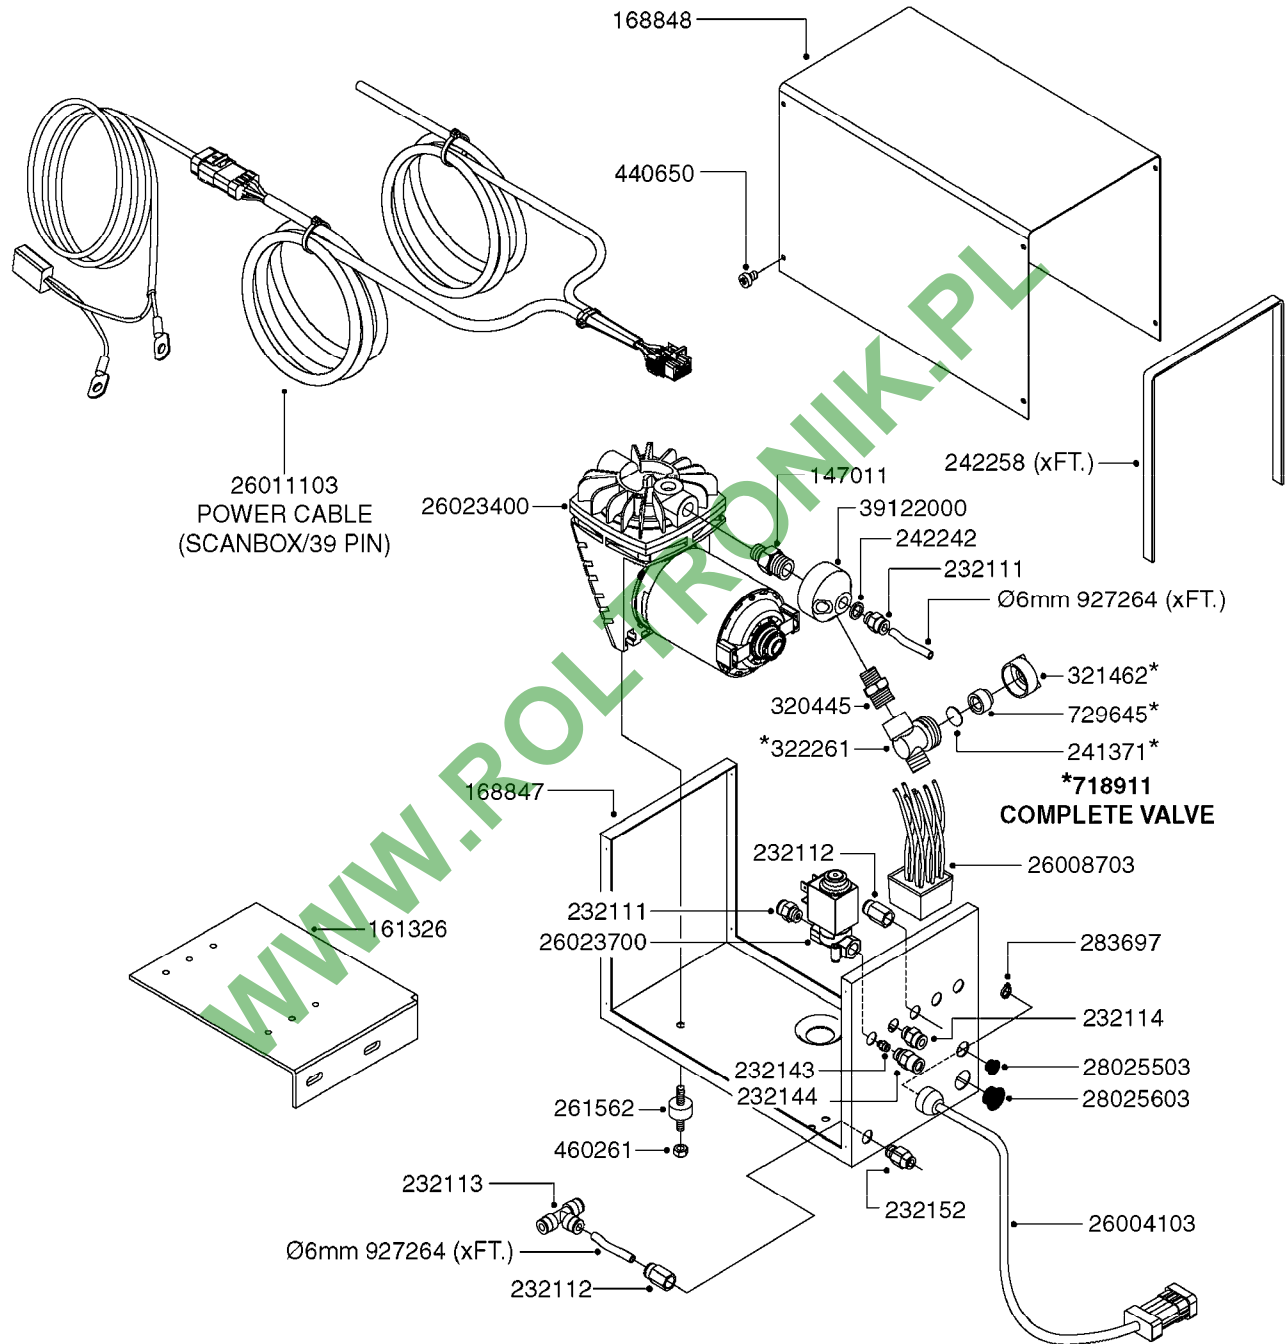

K0400

*Ø8mm 927306 (xFT.)
*Ø10mm 927330 (xFT.)

70062503 - COMPLETE ASSEMBLY

FOAM MARKER COMPRESSOR 2007
K0400-HIN, 01:01:16

Page 1

Date 04.11.2017 14:56

parts-n°	order qty	description
147011	1	HEX NIPPLE 3/8'X1/4'BSP BRASS
161326	1	MOUNT BKT. F. FOAM COMP.BOX 98
168847	1	ENCLOSURE LOWER F.MARKER
168848	1	COVER F. FOAM MARKER
232111	1	QUICK COUPLER 6MM X 1/8 EXT.
232112	1	QUICK COUPLER 6MM 1/8 INT.
232113	1	QUICK COUPLER 6MM T-PIECE
232114	1	COUPLER 1/8" THREADX8MM HOSE
232143	1	REDUCER 1/4'INT-1/8'EXT
232144	1	QUICK COUPLER 10MM X 1/4 EXT
232152	1	QUICK COUPLER 8MMX1/8 EXT.LONG
241371	1	DIAPHRAGM, NO-DRIP alt 241371
242242	1	O-RING F.AIR HOSE FITTING
242258	1	TRIM 3X10 SELF ADHESIVE 0012"
261562	1	RUBBER DAMPER 2XM6X25
283697	1	TIESTRAP 200MM
320445	1	FITT.DK HN 1/4"X3/8" BSP
321462	1	CAP F.NO-DRIP ASSY.
322261	1	HOUSING F.SAFETY VALVE 3/8"
440650	1	SCREW 3.5x13 STAINLESS
460261	1	NUT HEX M6X1.00 LOCK DIN985 A2 SS
718911	1	VALVE (SAFETY) F.MARKER
729645	1	NON-DRIP SPRING ASSY.GREEN 10
927264	1	HOSE R X PE D6/D4 X 0012"
927306	1	HOSE R X PE D8/D6 X 0012"BLACK
927330	1	HOSE R X PE D10/D8 X 012"BLACK
26004103	1	FOAM MARKER CNTRL MOD CABL STD
26008703	1	FOAM MARKER CONTROL SCII
26011103	1	FOAMER POWER/CONTROL CABLE 39P
26023400	1	COMPRESSOR F.FOAM MARKER CM40
26023700	1	SOLENOID VAL 12V 1/8' FLO '07
28025503	1	PLUG F.DRILLED HOLE 1/2"
28025603	1	PLUG F.DRILLED HOLE 3/4"
39122000	1	DISTR.HOUSING F.FOAM MARKER'07
70062503	1	FOAM MARKER COMPRESSOR, STD, 39P

WWW.AGROPRONIK.PL