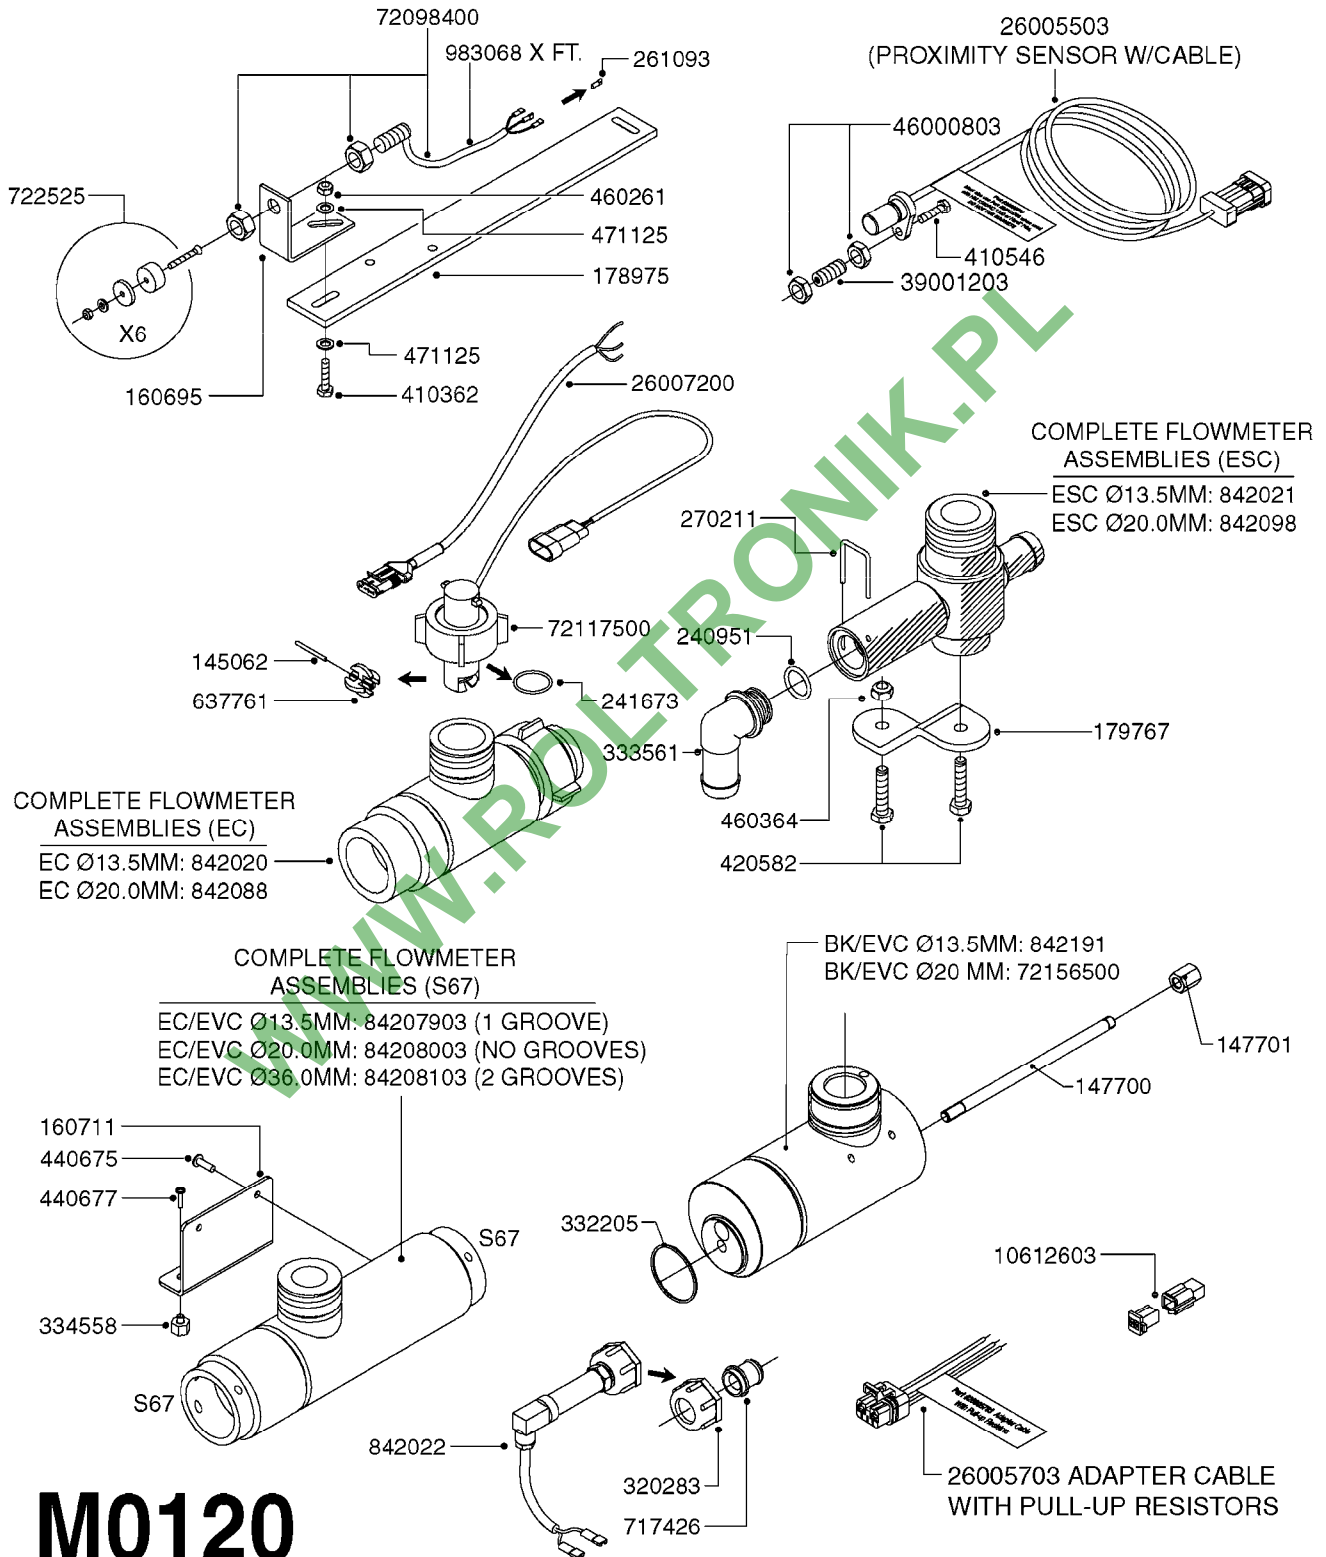

M0120

parts-n°	order qty	description
145062	1	ROTOR SHAFT
147700	1	STUD BOLT M8 X 158MM
147701	1	NUT HEX M8 STAINLESS L=16
160695	1	BRACKET F.SENSOR
160711	1	BRACKET FOR FLOW METER
178975	1	MOUNT BRACKET F. SPEED SENSOR
179767	1	FLOW SENSOR MOUNTING BRACKET
240951	1	O-RING D21.2X3 NITRIL
241673	1	O-RING D22.1X1.6
261093	1	SPADE F.ELEC.WIRE DK 2.8X0.8
270211	1	FITT.DK S25 FORK L=37.5
320283	1	FITT.DK NUT 3/4"BSP
332205	1	O-RING D43/39XD2
333561	1	FITT.DK ELB.1" EC RETURN
334558	1	NUT HEX PLASTIC INSERT
410362	1	BOLT HEX 8.8 SS M6X20
410546	1	SCREW HEX M6X12 A2 SS DIN933
420582	1	BOLT HEX 8.8 DEL M8X20 FT A2
440675	1	SCREW F. PLASTIC 5X16 SS
440677	1	SCREW F. PLASTIC 5X20 SS
460261	1	NUT HEX M6X1.00 LOCK DIN985 A2 SS
460364	1	NUT HU M8 A2 SS DIN934
471125	1	WASHER M6U 6.4X14X1.2,A2 SS
637761	1	ROTOR F.FLOWMETER - PILOT
717426	1	FITT.DK REDUC 1/4"BSP F.3/4"N
722525	1	MONITOR MAGNETS SET OF 8PCS
842020	1	HP FLOW METER EC 2-30 GPM
842021	1	HP FLOW METER ESC 2-30 GPM
842022	1	HP PRESS. TRANSDUCER 0-150 PSI
842088	1	HP FLOW METER EC 4-70 GPM
842098	1	HP FLOW METER ESC 4-70 GPM
842191	1	HP FLOW METER BK/EVC 2-30 GPM
983068	1	ELEC. CABLE 3 WIRE X .25MM HP
10612603	1	KIT PLUG 6 PIN F.PILOT MONITOR
26005503	1	SPEED SENSOR/CABLE ASSY PROX
26005703	1	*SPEED SENS ADPT CBLE W PULLUP
26007200	1	CABLE L =13.00M, AMP, MALE, 3P
39001203	1	THREAD PLST 1/2-13UNCXM6X1L=1"
46000803	1	NUT, 1/2-13 THIN
72098400	1	SPEED SENSOR W/CABLE 10000MM
72117500	1	FLOW SENSOR - M.AMP L=1M
72156500	1	HP FLOW METER PIN 4-70 GPM 20Ø
84207903	1	FLOW METER,2-30 GPM,S67,CAL
84208003	1	FLOW METER,4-70 GPM,S67,CAL
84208103	1	FLOW METER,20-160 GPM,S67,CAL