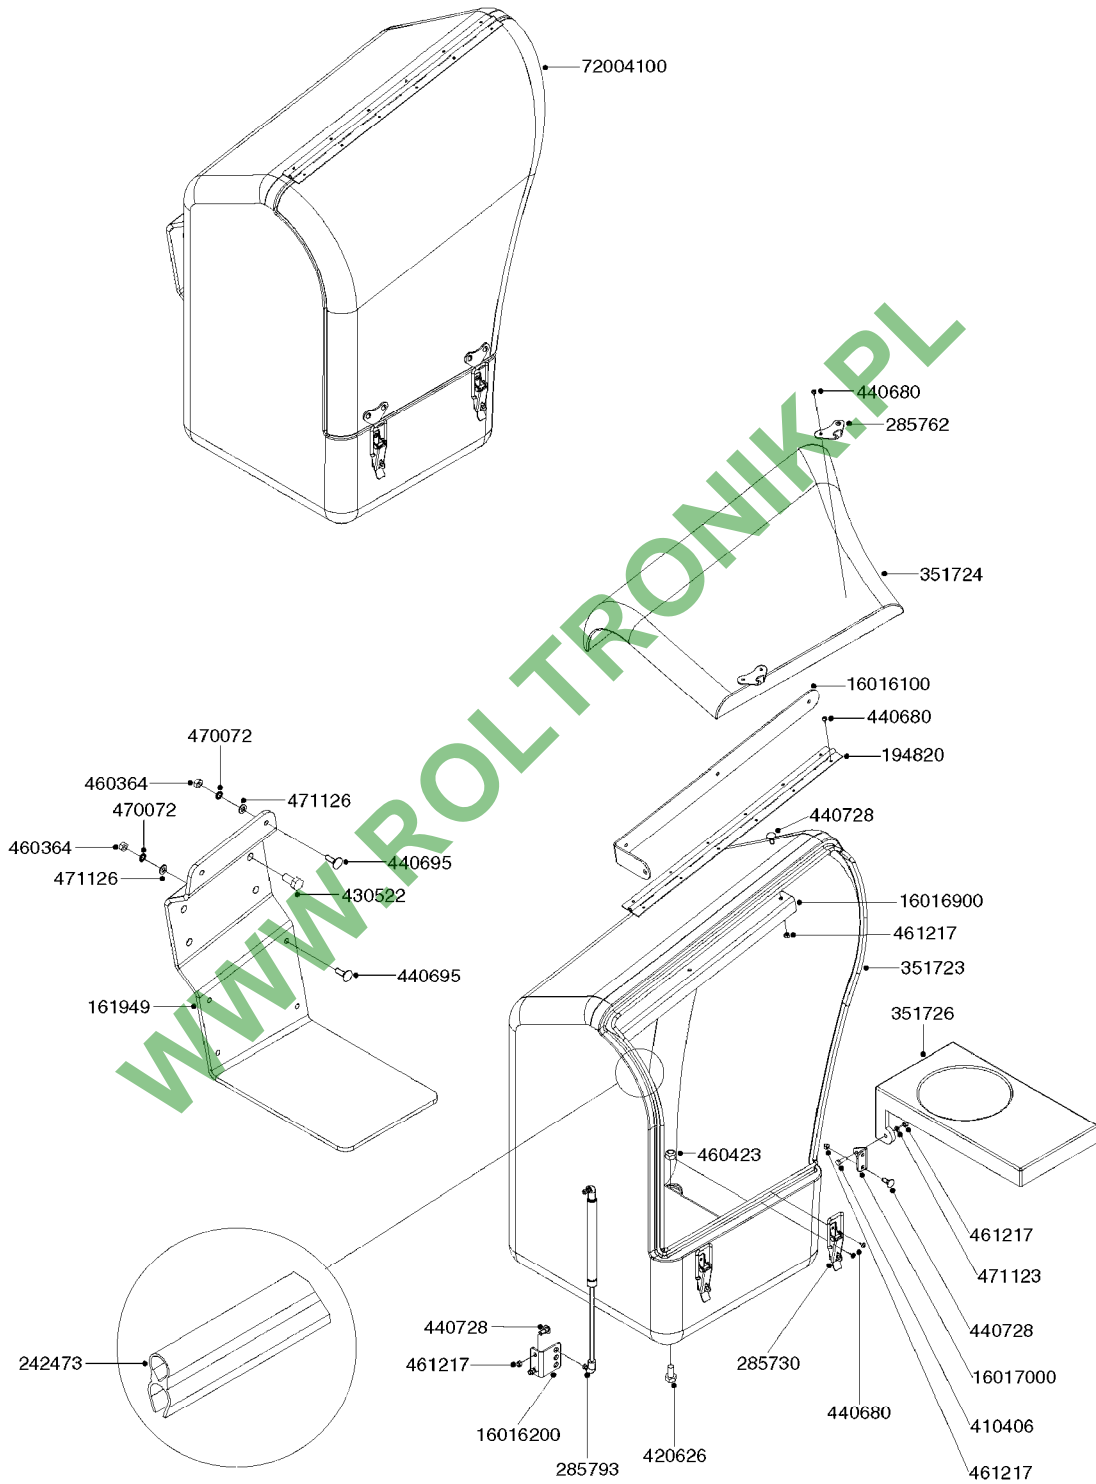

SIGHT GAUGE - REMOTE
K0780-HIN, 16:03:17

Page 2
Date 04.11.2017 14:56

Pos.	parts-n°	order qty	description
27	978324	1	DECAL SCALE HC650
27	978327	1	DECAL SCALE 500
27	978329	1	DECAL SCALE HC950
27	978387	1	DECAL SCALE NAV 800
27	978388	1	DECAL SCALE NAV 1000
27	978431	1	DECAL SCALE MEGA 230 G
27	978432	1	DECAL SCALE MEGA 350 G
27	978469	1	DECAL SCALE F.TANK 250G
27	978470	1	DECAL SCALE F.TANK 350G
27	978610	1	DECAL SCALE CM750 US GAL
27	978691	1	DECAL SCALE CM875
27	978692	1	DECAL SCALE CM1200
27	10637303	1	DECAL SCALE F.270G MISTBLOWER
27	10637403	1	DECAL SCALE M/BLOWER 500 USGAL
27	97602603	1	DECAL S/G TUBE CM 1500
27	97604803	1	DECAL SIGHT GAUGE 1100 NAV.
27	97604903	1	DECAL SIGHT GAUGE 575 NAV.
27	97608903	1	DECAL SIGHT GAUGE 550M NAV.
27	97609703	1	DECAL S/G RANGER 2200 (600 G) RANGER 2200 (600 GAL.)
27	97609803	1	DECAL SIGHT GAUGE CM6600 GAL. NCM 6600 (1850 GAL.)
27	97610003	1	DECAL SIGHT GAUGE NCM 9000 GAL NCM 9000 (2400 GAL.)
27	97610203	1	DECAL SIGHT GAUGE NAV 3000 GAL NAV 3000 (800 GAL.)
27	97610403	1	DECAL SIGHT GAUGE NAV 4000 GAL NAV 4000 (1200 GAL.)
27	97611503	1	DECAL SIGHT GAUGE NAV 3500 GAL NAV 3500 (1000 GAL.)
27	97613303	1	DECAL S/G RANGER 2000 (GALLON)
27	97833300	1	DECAL SIGHT GAUGE CM4400 GAL. NCM 4400 (1200 GAL.)
28	978127	1	DECAL SCALE NAV550M METRIC
28	978128	1	DECAL SCALE NAV800M METRIC
28	978129	1	DECAL SCALE NAV1000M METRIC
28	978291	1	DECAL SCALE HC950M METRIC
28	978313	1	DECAL SCALE HC650M METRIC
28	978589	1	DECAL SCALE CM 3200 LITERS
28	978590	1	DECAL SCALE CM 4200 LITERS
28	978690	1	DECAL SCALE CM750 METRIC
28	89109004	1	DECAL SIGHT GAUGE 9000 LITERS
28	97607203	1	DECAL S/G TUBE 4200L. NEW NAV
28	97609903	1	DECAL S/G RANGER 2200 LITERS
28	97610503	1	DECAL SIGHT GAUGE NAV 4000 LIT
28	97611403	1	DECAL SIGHT GAUGE NAV 3500 LIT
28	97613403	1	DECAL S/G RANGER 2000 (LITER)
28	97808000	1	DECAL SIGHT GAUGE CM4400 LITER
28	97813700	1	DECAL SIGHT GAUGE CM6600 LITER
28	97820900	1	DECAL SIGHT GAUGE NAV 3000 LTR
29	16025500	1	TANK SPACER SIGHT GAUGE
30	16135600	1	GUIDE FOR SIGHT GAUGE NAV/NCM
31	61005703	1	BRACKET WELD SIGHT GAUGE