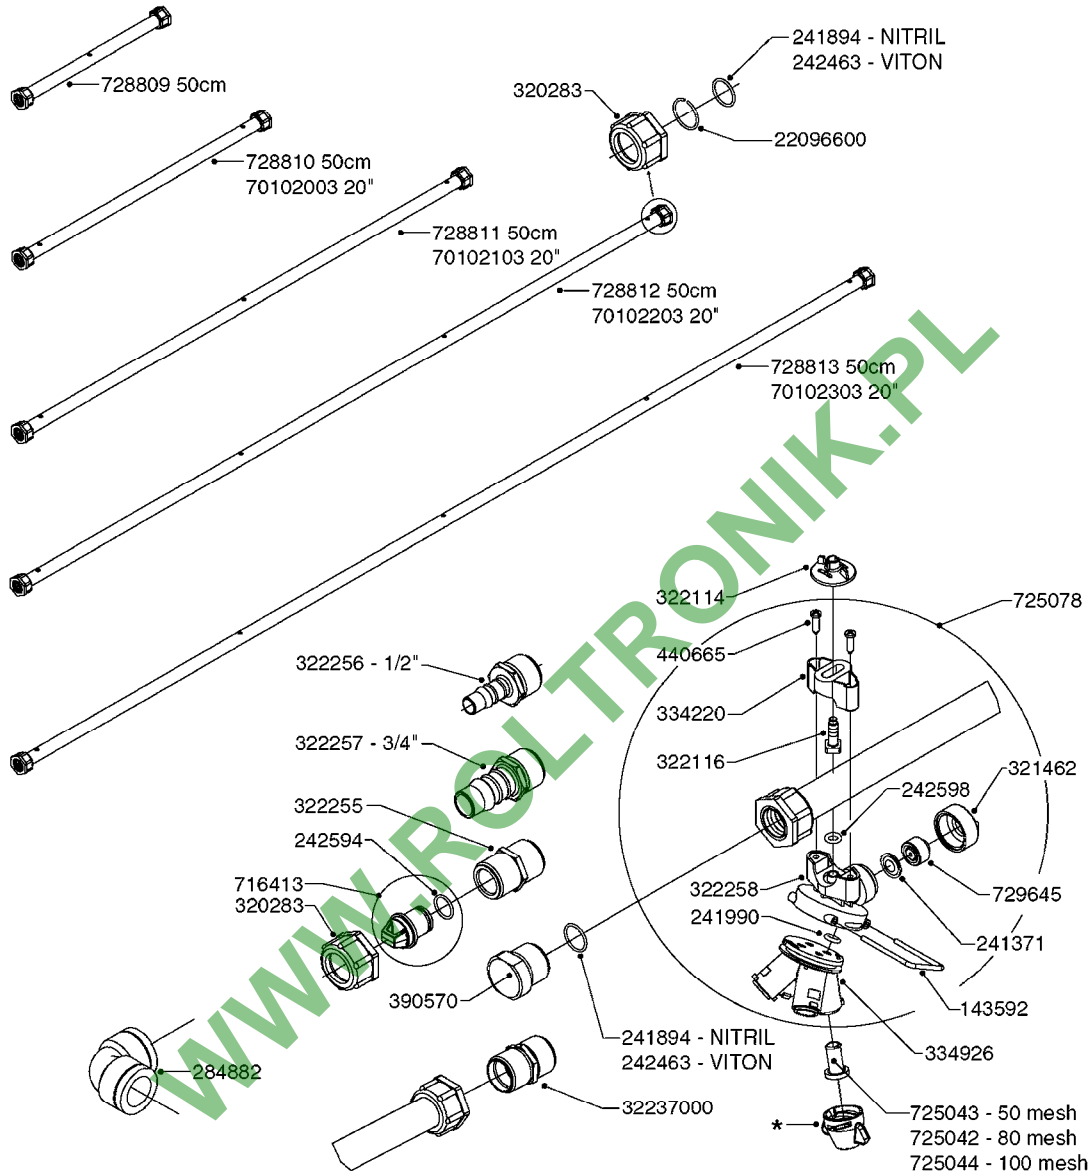

*=REFER TO HARDI® NOZZLE CATALOG

STAINLESS STEEL FEED TUBES

731824	SS feed tube 14"
731825	SS feed tube 24"
731826	SS feed tube 43"
731429	SS feed tube 63"
731430	SS feed tube 83"