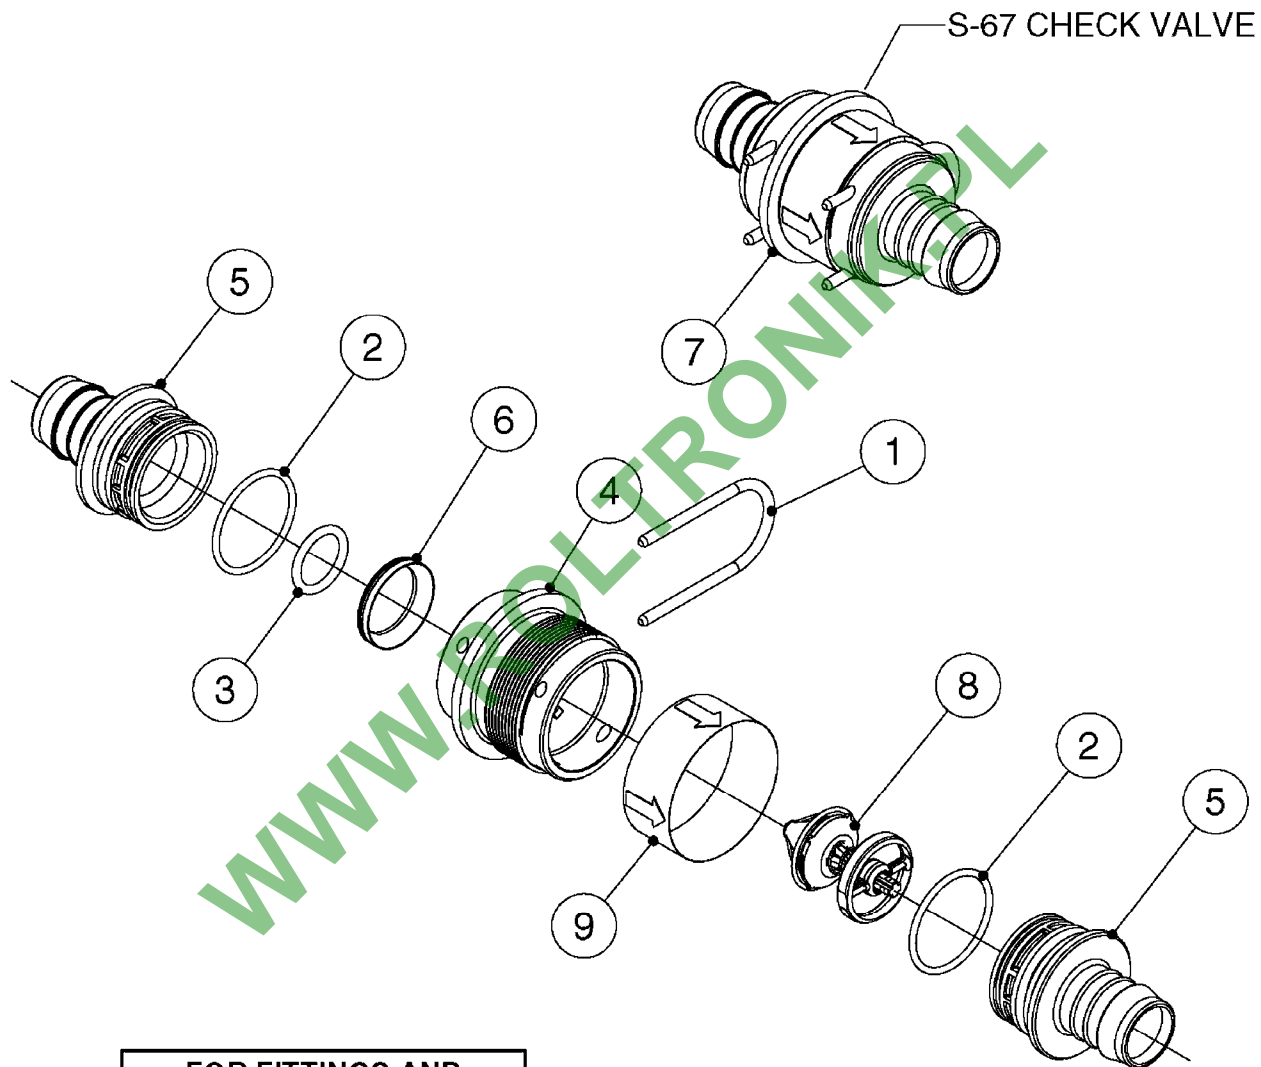

FOR FITTINGS AND
HOSES, SEE SECTION L

B0630

CHECK VALVES - S67
B0630-HIN, 01:01:16

Page 1

Date 04.11.2017 14:56

Pos.	parts-n°	order qty	description
1	145996	1	FITT.DK S-67 FORK
2	242353	1	O-RING D44.2X3.0 VITON F.S-67
3	242504	1	O-RING D35x2 NITRIL
4	322104	1	FITT.DK S-67 BULKHEAD
5	334231	1	HOSE TAIL S67 STRAIGHT 1"
5	334232	1	HOSE TAIL S67 1"1/4 STRAIGHT
6	14103100	1	SEAT F.CHECK VALVE D40.8 2010
7	72001803	1	CHCK VLV,S67, 2 X 1" HB COMPLETE IN-LINE CHECK VALVE FOR 1" HOSE
7	72206600	1	CHCK VLV,S67, 2 X 1.25" HB COMPLETE IN-LINE CHECK VALVE FOR 1-1/4" HOSE
8	72089900	1	CHECK VALVE S67 SUBASMBLY.2001
9	97800500	1	DECAL 230X28 BLACK ARROW

WWW.ROLTRONIK.PL