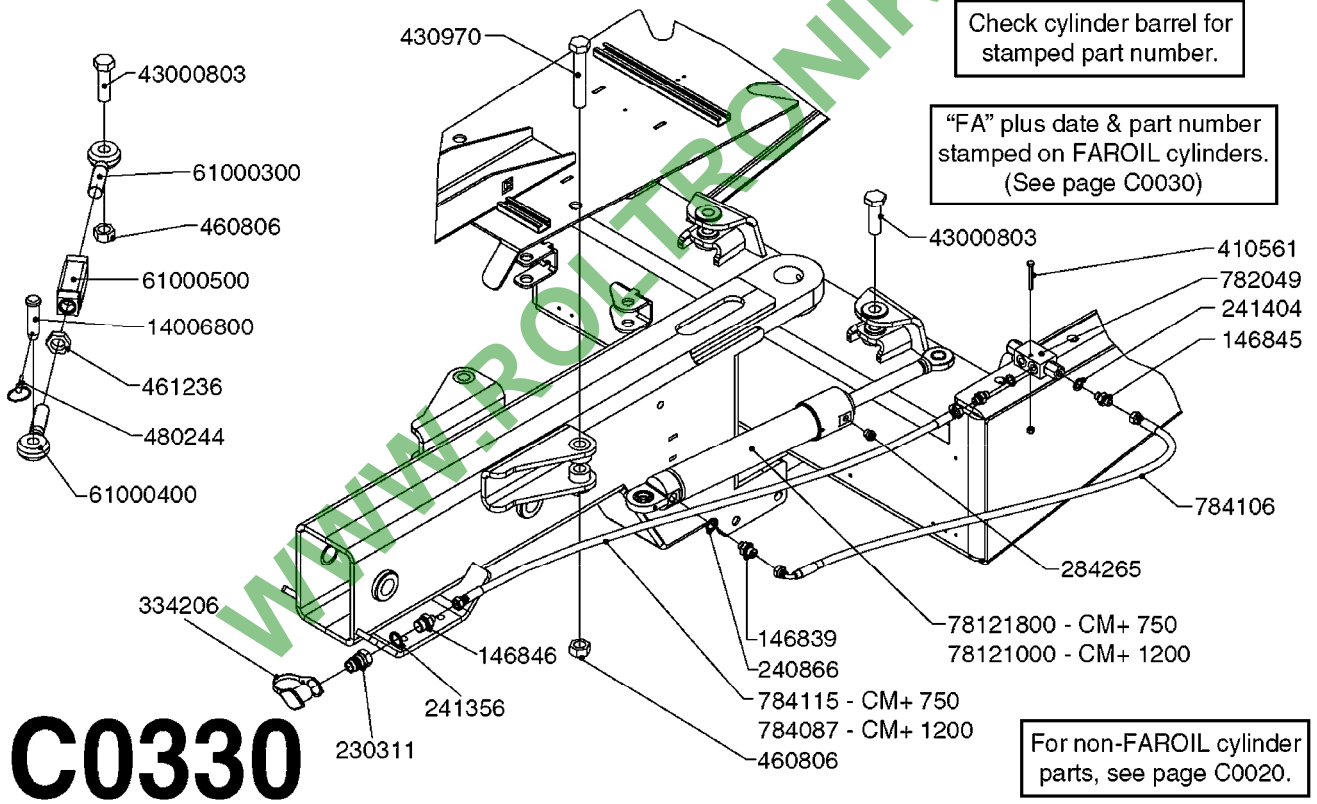

IMPORTANT!
See page C0045 to replace
BSP with ORFS hydraulics

Check cylinder barrel for
stamped part number.

"FA" plus date & part number
stamped on FAROIL cylinders.
(See page C0030)

For non-FAROIL cylinder
parts, see page C0020.

STEERABLE DRAWBAR CM PLUS
C0330-HIN, 30:03:16

Page 1

Date 04.11.2017 14:56

parts-n°	order qty	description
146839	1	HEX NIPPLE 1/4"X3/8" BSP 0.7MM
146845	1	HEX NIPPLE 1/4"X1/4"
146846	1	HEX NIPPLE 1/2" X 1/4"
230311	1	QUICK COUPLING 1/2"
240866	1	DOWTYSEAL 3/8"
241356	1	DOWTYSEAL 1/2"
241404	1	DOWTY SEAL 1/4"
284265	1	PLUG BREATHER 1/4" F/CYLINDER
334206	1	DUST HOOD FOR HY-COUPLING
410561	1	BOLT HEX 8.8 DEL M6X50 FT
430970	1	BOLT HEX M20X120 DIN931-8.8 DEL
460806	1	NUT HEX M20X2.50 LOCK DIN985A2 SS
461236	1	NUT HEX M24X1.5
480244	1	PIN SNAP D4.5
782049	1	CHECK VALVE DOUBLE HYDRAULIC
784087	1	HOSE HY X 1/4 X 126.00"STR+STR
784106	1	HOSE HY X 1/4 X 15.75"STR.+ELB
784115	1	HOSE HY 1/4 X 118.25"STR.+STR.
14006800	1	PIN D=20 L=55
43000803	1	BOLT HEX M20 X 70MM DEL - FT
61000300	1	TURN BUCKLE END RH 20M
61000400	1	TURN BUCKLE END LH 20M
61000500	1	TURN BUCKLE BODY 20M
78121000	1	CYLINDER DOUBLE D70/40-400
78121800	1	CYLINDER D50/25 L=300

WWW.ROLTRONIK.PL