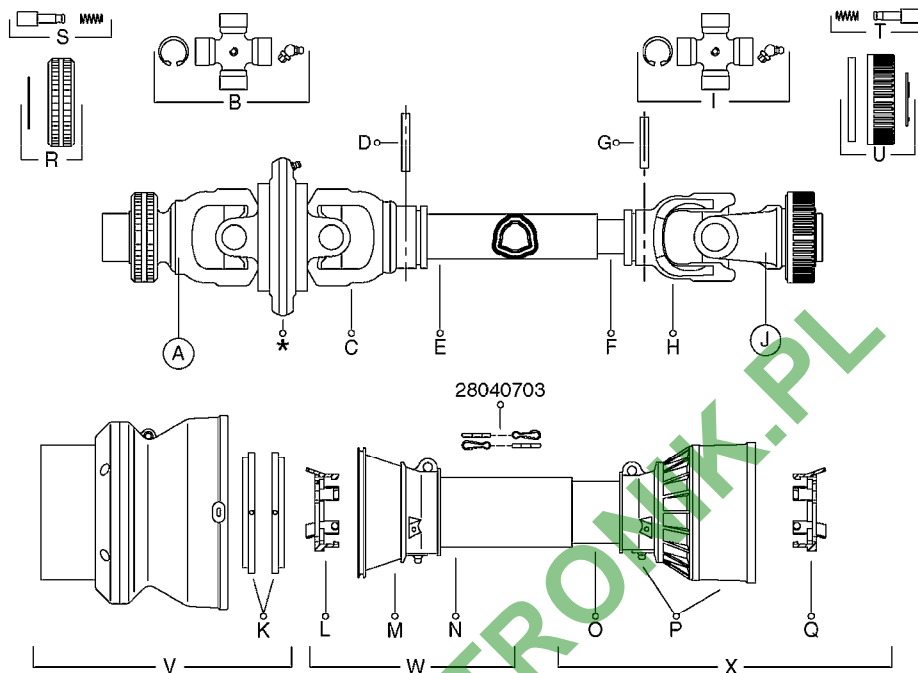

* REPLACE THE ENTIRE PTO IF THIS PART IS DAMAGED

PTO #	10639503	10639603	10639703	829444	829478	829801
TRACTOR	1-3/8" 21-SPLINE	1-3/4" 20-SPLINE	1-3/4" 20-SPLINE	1-3/8" 6-SPLINE	1-3/8" 21-SPLINE	1-3/8" 6-SPLINE
IMPLEMENT	1-3/8" 21-SPLINE	1-3/8" 21-SPLINE	1-3/8" 21-SPLINE	1-3/8" 6-SPLINE	1-3/8" 21-SPLINE	1-3/8" 6-SPLINE
LENGTH	1210/1890	1210/1890	1210/1870	1210/1870	1210/1870	810/1203
A	28009503	28010903	28008403	10627803	28008803	10627803
B	28008903	28008903	10601203	10601203	10601203	10601203
C	28010803	28010803	10627203	10627203	10627203	10627203
D	28009803	28009803	10627103	10627103	10627103	10627103
E	28009003	28009003	10627003	10627003	10627003	10627003
F	28009103	28009103	10627303	28017803	10627303	10627303
G	28009903	28009903	10627403	10627403	10627403	10627403
H	28010103	28010103	10627503	10627503	10627503	10627503
I	28009403	28009403	284042	284042	284042	284042
J	28010203	28010203	28008603	28017903	28008603	28017903
K	28010003	28010003	10602203	10602203	10602203	10602203
L	28010403	28010403	10601703	10601703	10601703	10601703
M	28010503	28010503	10601803	10601803	28018003	10601803
N	28009203	28009203	10596103	10596103	10596103	10596103
O	28009303	28009303	10596203	10596203	10596203	10596203
P	28010603	28010603	10601903	10601903	10601903	10601903
Q	28010703	28010703	10602003	10602003	10602003	10602003
R	10628003	28008503	28008503	10628003	10628003	10628003
S	10627703	28017303	28017303	10627703	28018103	10627703
T	10627703	10627703	10627703	10627703	10627703	10627703
U	28009603	28009603	28008703	XXXXXXXX	28008703	XXXXXXXX
V	28010303	28010303	10602303	10602303	10602303	10602303
W	28017103	28017103	28017403	28017403	28017403	28017403
X	28017203	28017203	28017503	28017503	28017503	28017503

COMPLETE ASSEMBLIES
WHOLEGOODS ITEMS

A0550