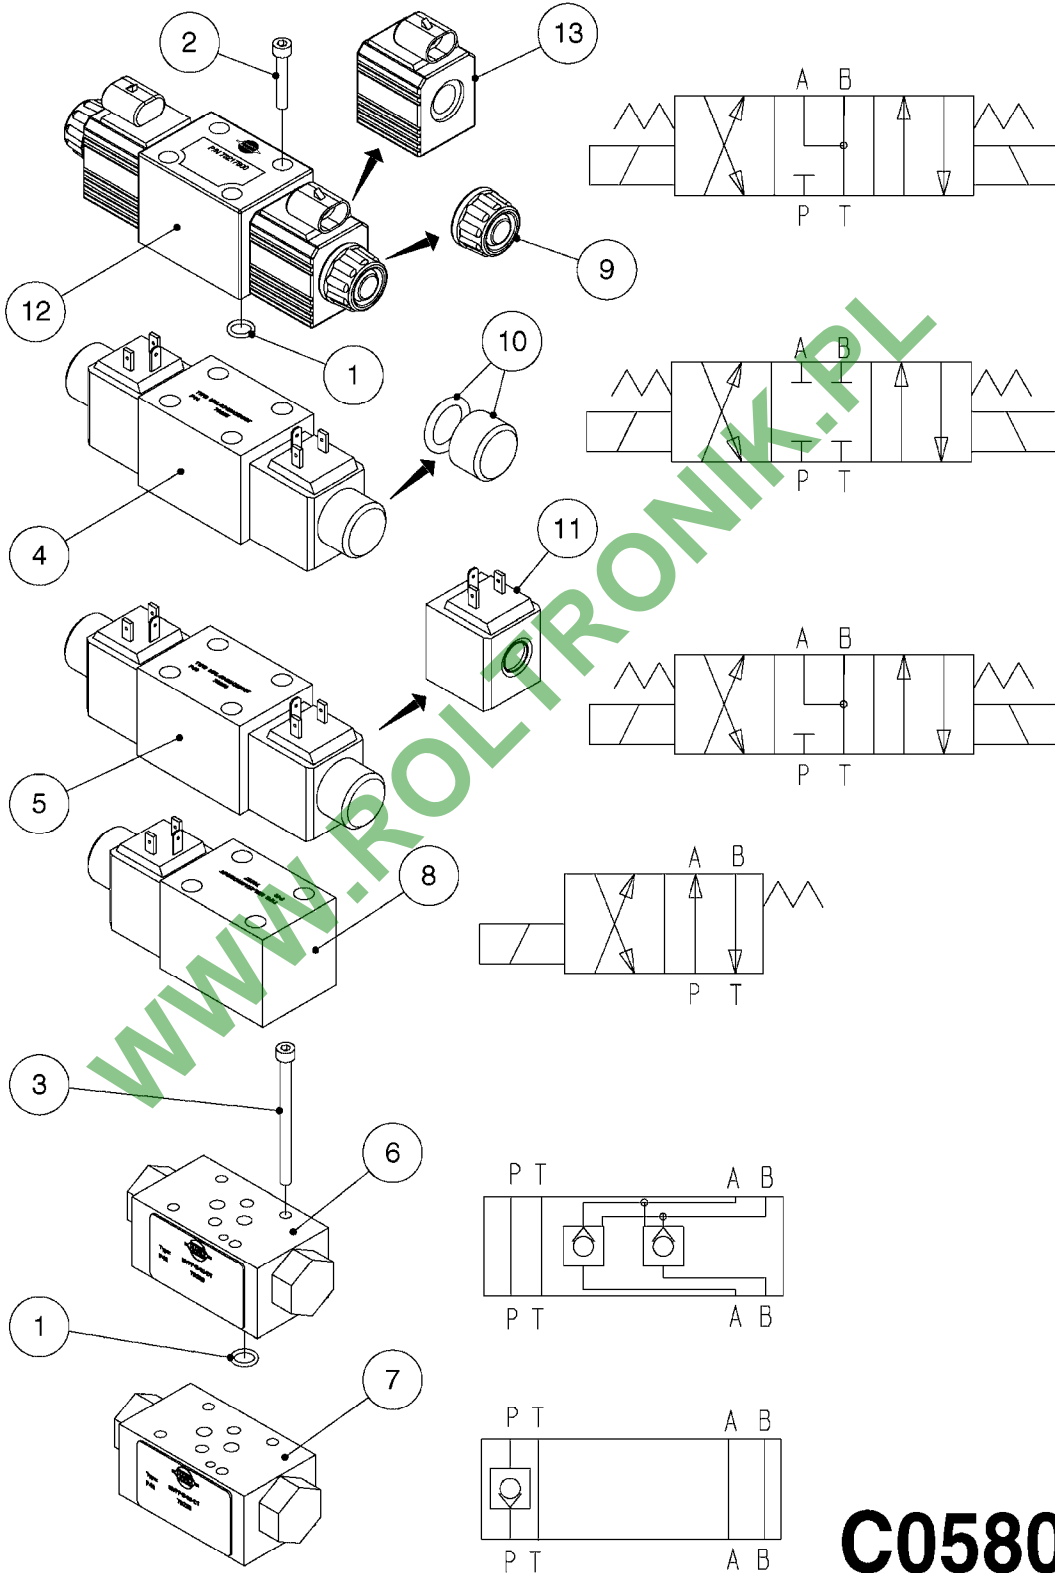

C0580

CETOP VALVES
C0580-HIN, 01:01:16

Page 1

Date 04.11.2017 14:56

Pos.	parts-n°	order qty	description
1	242102	1	O-RING Ø9.25X1.78 NITRIL 90SH
2	450964	1	SCREW M5X30 F.CYLINDER
3	450965	1	SCREW ROUND M5X70
4	782115	1	HY SOLENOID VALVE DH HYD
5	782116	1	HY SOLENOID VALVE MD1L-S3/10N-D12K1/P
6	782118	1	LOCK VALVE MVPP-D
7	782146	1	HYD. CHECK VALVE 1 WAY
8	782829	1	SOLENOID MD1L-TA/10N-D12K1/DT
9	28123700	1	CAP F.SOLENOID - MD1L
10	74187700	1	CAP + O-RING F.CETOP - MD1L
11	78216000	1	SOLENOID F.CETOP VALVE - MD1L
12	78217800	1	MAGNET VLV.MD1L-S3/10N-D12K8DT
13	78218200	1	SOLENOID W/AMP F.MD1L

WWW.ROLTRONIK.PL