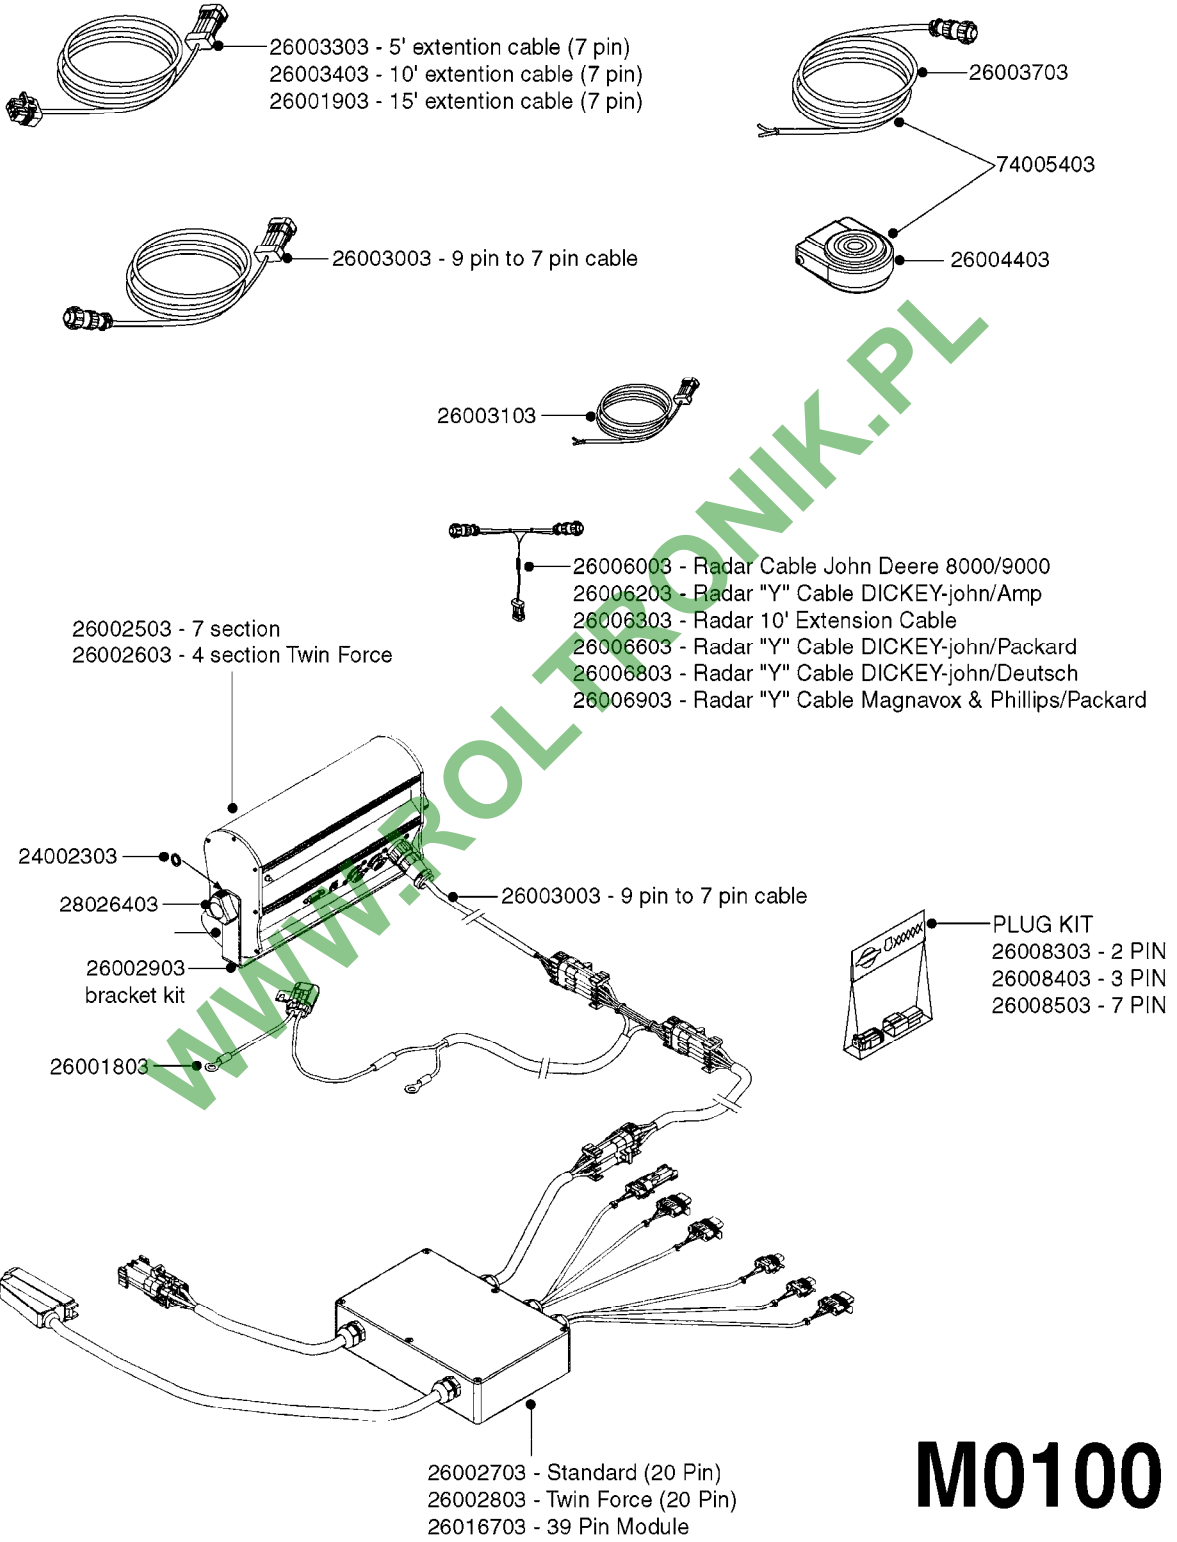

M0100

MUSTANG 3500 CONTROLLER
M0100-HIN, 01:01:16

Page 1

Date 04.11.2017 14:57

parts-n°	order qty	description
24002303	1	WASHER, RUBBER
26001803	1	POWER CABLE
26001903	1	15' 7-PIN EXTENSION CABLE
26002503	1	MUSTANG 3500/7 CONSOLE
26002603	1	MUSTANG 3500/4/TF CONSOLE
26002703	1	MUSTANG 3500/20PIN SC MODULE
26002803	1	MUSTANG 3500/20PIN TF SC MODUL
26002903	1	MUSTANG 3500 CONSOLE MNT KIT
26003003	1	MUSTANG 3500 CONSOLE CABLE
26003103	1	MUSTANG 3500/7 SC MOD CNECT KT
26003303	1	MUSTANG/FM 5FT 7PIN EXT CABLE
26003403	1	MUSTANG/FM 10FT 7PIN EXT CABLE
26003703	1	MUSTANG RUN/HOLD ADAPT CABLE
26004403	1	SWITCH, FOOT
26006003	1	MUSTANG RADR CBLE JD 8000/9000
26006203	1	MUSTANG RDR "Y" CABLE DCKY-JHN
26006303	1	MUSTANG RDR EXTNSN CABLE 10FT
26006603	1	MUSTANG RDR"Y"CABLE D-J PACKRD
26006803	1	MUSTANG RDR"Y"CABLE D-J DEUTS.
26006903	1	MUSTANG RDR"Y"CABLE MAG. PHILIP
26008303	1	MICRO TRAK PLUG KIT - 2 PIN
26008403	1	MICRO TRAK PLUG KIT - 3 PIN
26008503	1	MICRO TRAK PLUG KIT - 7 PIN
26016703	1	MUSTANG 3500/39PIN SC MODULE
28026403	1	KNOB, MUSTANG CONSOLE MOUNT
74005403	1	FOOT SWITCH FOR MUSTANG 3500

WWW.ROLTRONIK.PL