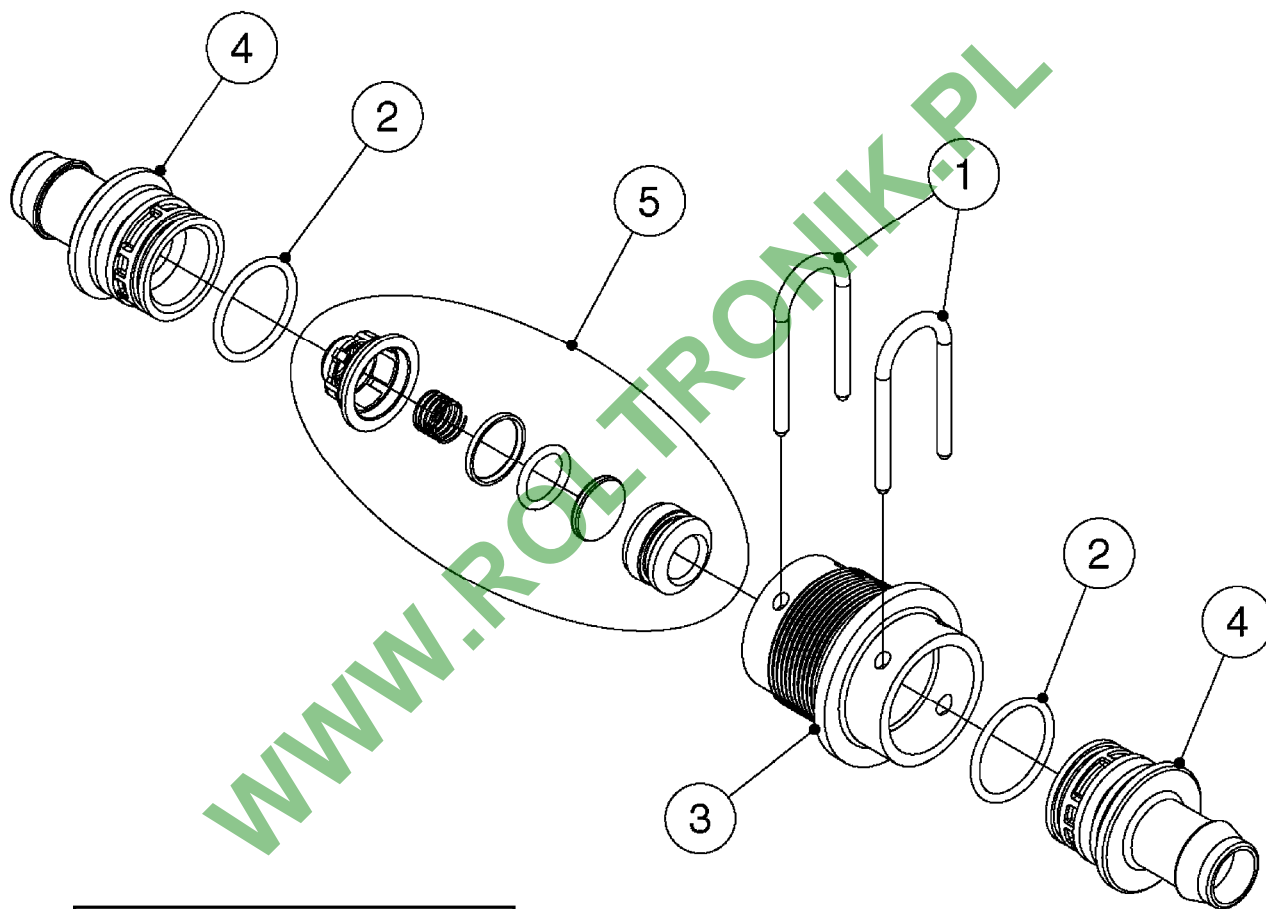

FOR FITTINGS AND
HOSES, SEE SECTION L

B0620

CHECK VALVES - S53
B0620-HIN, 01:01:16

Page 1

Date 04.11.2017 14:56

Pos.	parts-n°	order qty	description
1	145995	1	FITT.DK S-53 FORK
2	242354	1	O-RING D32.2X3.0 VITON F.S-53
3	322103	1	FITT.DK S-53 BULKHEAD
4	334230	1	FITT.DK S-53 STR.1"
5	72132600	1	CHECK VALVE SUBASSEMBLY S53

WWW.ROLTRONIK.PL