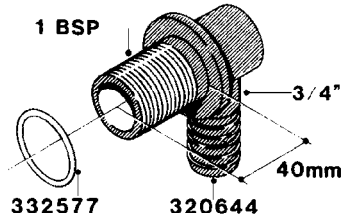

L0060

FITTINGS - BULKHEAD
L0060-HIN, 01:01:16

Page 1

Date 04.11.2017 14:56

parts-n°	order qty	description
141046	1	NUT 3/8" BSP
141341	1	NUT 1/4' BSP
240284	1	O-RING D82,5/75 X 3,5
320456	1	FITT.DK BULKHEAD 1"BSP DOUBLE
320467	1	FITT.DK BULKHEAD 1"BSP SINGLE
320471	1	FITT.DK NUT 1" BSP JAMB
320541	1	FITT.DK BULKHEAD 2-1/2'BSP SIN
320552	1	FITT.DK NUT 2-1/2' BSP JAMB
320644	1	FITT.DK ELB.3/4"HB X 1" BSP
320784	1	FITT.DK CAP 1-1/2" BSP
320795	1	FITT.DK NUT 1-1/2" BSP JAMB
320935	1	FITT.DK BULKHEAD 1/4' BSP SING
320946	1	FITT.DK BULKHEAD 3/8' BSP SING
321296	1	FITT.DK BULKHEAD 1/2" BSP SING
321307	1	FITT.DK NUT 1/2" BSP JAMB
321333	1	FITT.DK BULK 1-1/2" X 1"F BSP
330061	1	O-RING D16/D11X2,5
330072	1	O-RING D53.5/D45.5X4
330212	1	O-RING D19/D14X2.4 F.1/2"NUT
332577	1	O-RING D38/D30X4 F.1" PUR.
332592	1	O-RING D26/D20X3

WWW.ROLTRONIK.PL