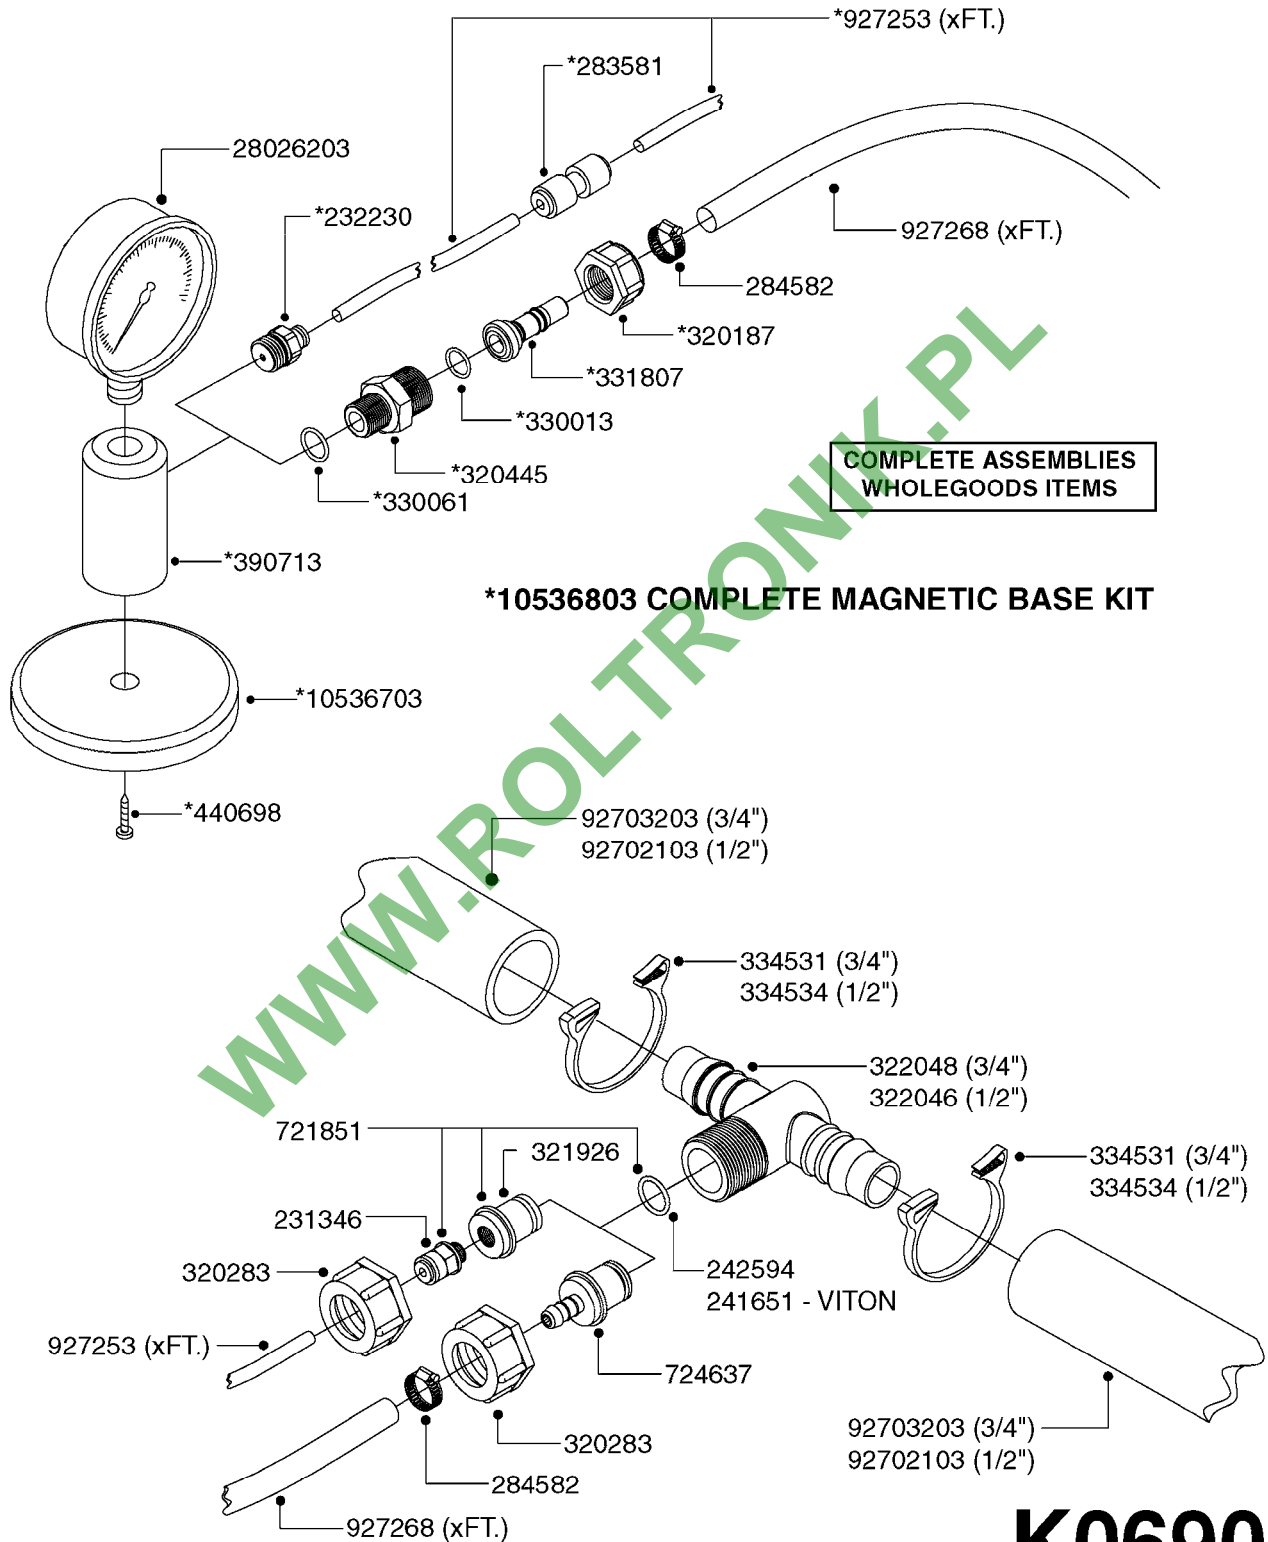

COMPLETE ASSEMBLIES
WHOLEGOODS ITEMS

*10536803 COMPLETE MAGNETIC BASE KIT

K0690

REMOTE GAUGE-MAGNETIC BASE KIT
K0690-HIN, 01:01:16

Page

1

Date

04.11.2017 14:56

parts-n°	order qty	description
231346	1	QUICK COUPLER 1/8"BSP X 4 MM
232230	1	QUICK COUPLER 1/4"BSP X 4 MM
241651	1	O-RING D14.0X3.0 NITRIL
242594	1	O-RING D14 X 1.78 SCH.70-EPDM
283581	1	HOSE CONNECTOR STR. F.4MM PE
284582	1	CLAMP HOSE GEAR - 5/16"
320187	1	FITT.DK CAP 3/8" BSP BLACK
320283	1	FITT.DK NUT 3/4"BSP
320445	1	FITT.DK HN 1/4"X3/8" BSP
321926	1	FITT.DK REDUC 1/8"BSP F.3/4"N
322046	1	FITT.DK TEE 1/2X1/2HB X3/4'BSP
322048	1	FITT.DK TEE 3/4X3/4HB X3/4'BSP
330013	1	O-RING D15/D10X2.5 F.3/8"NUT
330061	1	O-RING D16/D11X2,5
331807	1	FITT.DK HB 5/16" F.3/8" NUT
334531	1	CLAMP HOSE PLASTIC 3/4"
334534	1	CLAMP HOSE PLASTIC 1/2"
390713	1	GAUGE ADAPTOR 1/4" BSP
440698	1	SCREW F.PLASTIC 6X18 SS HEXHD
721851	1	SCREW PLUG W/QUICK FIT
724637	1	FITT.DK HB 5/16' F. 3/4" COMP.
927253	1	AIR HOSE, DIAMETER 4MM
927268	1	HOSE R X PVC X 1/4 X 0012"
10536703	1	MAGNETIC BASE D3,2'/90LB
10536803	1	MAGNETIC BASE KIT F.GAUGE
28026203	1	GAUGE 200PSI/BR,2.5"1/4BSP-BTM
92702103	1	HOSE R X1/2" X300PSI WP X0012"
92703203	1	HOSE R X3/4" X300PSI WP X0012"

WWW.ROLTRONIK.PL