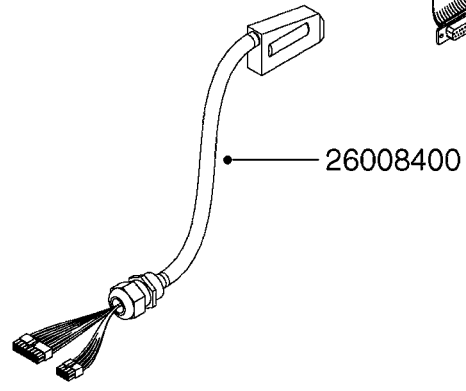

* Note orientation of bracket
1 = Liquid system
2 = Hydraulic system

Hydraulics (DHP Box) 97610903

M0280

39 PIN CABLES
M0280-HIN, 28:03:17

Page 1

Date 04.11.2017 14:57

parts-n°	order qty	description
262158	1	PLUG INSERT 39 POLE MALE
262159	1	PLUG INSERT 39 POLE FEMALE
262160	1	PLUG HOUSING 39 POLE FEMALE
262161	1	PLUG HOUSING F/39 POLE MALE
440634	1	SCREW 5/8"
440732	1	PT SCREW 35X12B Z5452 ELZ
14034200	1	CODE BRACKET FOR 39 PIN CABLE
26003900	1	WIRE 37-39 PIN EVC, 6.6'
26004200	1	WIRE 37-39 PIN EVC, 57.4'
26008400	1	WIRE 39-PIN 24 WIRE L=8M
26011903	1	WIRE 39-39 POLE EXT. 3660MM
28027500	1	WIRE 37-39 PIN EVC, 37.7'
28028700	1	WIRE 37-39 PIN EVC, 45.9'
28028800	1	WIRE 37-39 PIN EVC, 16.4'
28028900	1	WIRE 37-39 PIN EVC, 26.2'
72236400	1	DAH CONN. WIRE/TRACTOR L=8M
97610803	1	DECAL-SRAY BOX 39-PIN
97610903	1	DECAL-HYDRAULIC BOX 39-PIN