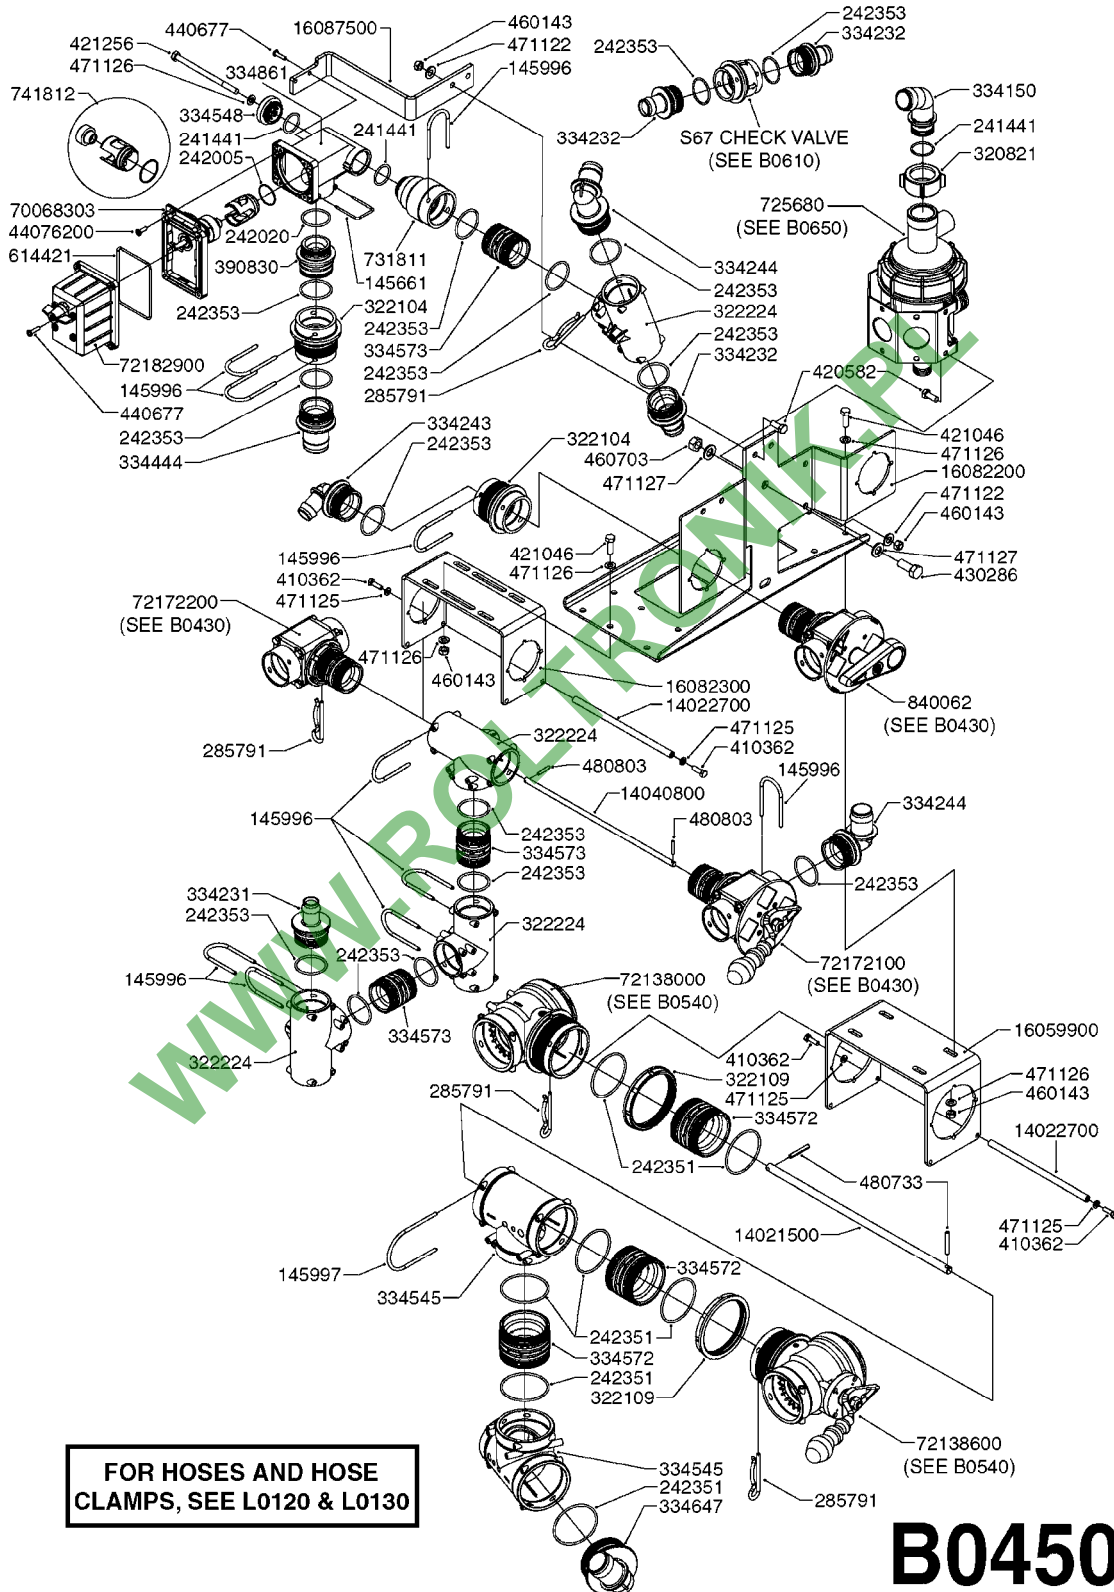

SMART VALVE - COMMANDER PLUS
B0450-HIN, 11:05:16

Page

1

Date

04.11.2017 14:56

parts-n°	order qty	description
145661	1	FITT.DK S-61 FORK
145996	1	FITT.DK S-67 FORK
145997	1	FITT.DK S-93 FORK
241441	1	O-RING D29.3X3
242005	1	O-RING D32.1X1.6 NITRIL
242020	1	O-RING 39.2 X 3 VITON
242351	1	O-RING D69.5X3.0 VITON F.S-93
242353	1	O-RING D44.2X3.0 VITON F.S-67
285791	1	HAIR PIN Ø5 S67/S93 SHORT
320821	1	FITT.DK NUT 1-1/2" BSP
322104	1	FITT.DK S-67 BULKHEAD
322109	1	FITT.DK S-93 BULKHEAD NUT
322224	1	FITT.DK S-67 TEE
334150	1	FITT.DK HB 1-1/4" 110 F.1-1/2"
334231	1	HOSE TAIL S67 STRAIGHT 1"
334232	1	HOSE TAIL S67 1"1/4 STRAIGHT
334243	1	HOSE TAIL 90° S67 1"
334244	1	HOSE TAIL 90° S67 1"1/4
334444	1	HOSE TAIL S67 1"1/2 STRAIGHT
334545	1	FITT.DK S-93 TEE
334548	1	END COVER
334572	1	FITT.DK S-93 ADAPTOR MALE MALE
334573	1	CONNECTING PIECE S67-S67
334647	1	FITT.DK S93 ELB 1-1/2" 90 PVC
334861	1	HOUSING F. HM EVC POST 1992
390830	1	ADAPTER S61/S67
410362	1	BOLT HEX 8.8 SS M6X20
420582	1	BOLT HEX 8.8 DEL M8X20 FT A2
421046	1	SCREW HEX M8X25/25 A2 SS DIN933
421256	1	BOLT HEX 8.8 SS M8X130
430286	1	BOLT HEX 8.8 DEL M12X30 FT
440677	1	SCREW F. PLASTIC 5X20 SS
460143	1	NUT HEX M8X1.25 LOCK DIN985A2 SS
460703	1	NUT HEX M12X1.75 LOCK DIN985A2 SS
471122	1	WASHER, M10, Ø20/10.5X 2.0, SS
471125	1	WASHER M6U 6.4X14X1.2,A2 SS
471126	1	WASHER, M8, Ø16/ 8.4X 1.6, SS
471127	1	WASHER Z12N 13X24X2,5 RST
480733	1	PIN D6 X 40
480803	1	PIN Ø4 X 25
614421	1	GASKET F/MOTOR HOUSE-ON/OFF TR
725680	1	SCF ASSY.80 W/THREADED TOP CAP
731811	1	FITT.DK ADAPTOR S67 EC BOOM SE
741812	1	PRESS REG.CONE&CYL. HI RATE
840062	1	VALVE S67 PRESSURE AGITATION
14021500	1	SPINDLE F.S93 SMART VALVE
14022700	1	SPACER TUBE Ø10 L=212 SS
14040800	1	SPINDLE F.SMART VALVE 14068700
16059900	1	BRACKET 2 STK S93 SMART VALVE
16082200	1	BRACKET F.CM+ SMART VALVE
16082300	1	BRACKET 2PCS S67 VALVE 15 BAR
16087500	1	BRACKET F.REG.VALVE CM+ SV
44076200	1	PT SCREW 50X16
70068303	1	BRKT. PLATE F/PRES. CONT.2XNUT
72138000	1	VALVE S93 "V2" SMART VALVE
72138600	1	VALVE S93 "V3" SMART VALVE
72172100	1	VALVE S67 "V1" SMART VALVE
72172200	1	VALVE S67 "V2" SMART VALVE
72182900	1	MOTER REG.DME37 1:150 AMP YELL