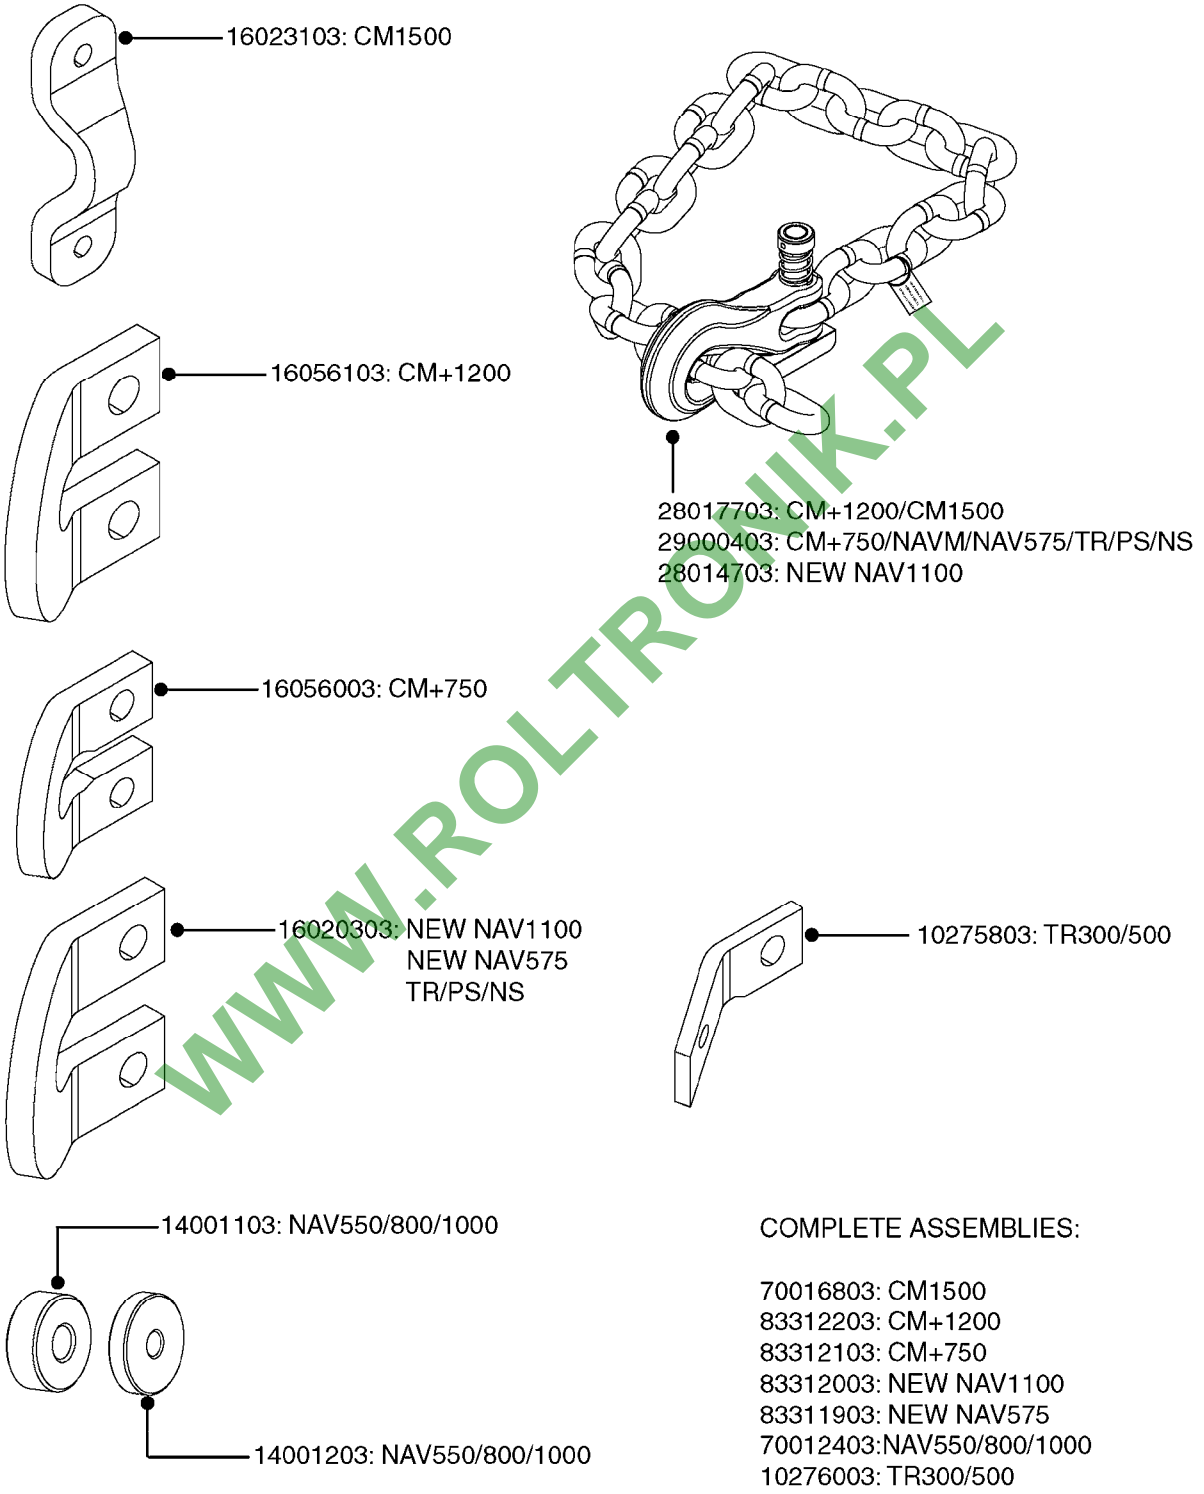

K0770

SAFETY CHAINS
K0770-HIN, 01:01:16

Page 1
Date 04.11.2017 14:56

parts-n°	order qty	description
10275803	1	CHAIN BKT. FOR TR300/500/TX650
10276003	1	SAFETY CHAIN KIT TR300/500
14001103	1	MOUNTING HUB F. SAFETY CHAIN
14001203	1	MNT WASHER F. SAFE CHAIN KIT
16020303	1	SAFETY CHAIN MNT.BRKT.30,400LB
16023103	1	SAFETY CHAIN MNT.BRKT.40,500LB
16056003	1	SAFETY CHAIN MNT.BRKT.16100 lb
16056103	1	SAFETY CHAIN MNT.BRKT.40500 lb
28014703	1	SAFETY CHAIN 30,400LBS CERT.
28017703	1	SAFETY CHAIN 40,500LBS CERT.
29000403	1	SAFETY CHAIN CERT 16100LB
70012403	1	*SAFETY CHAIN KIT 16100LB NAV
70016803	1	SAFETY CHAIN KIT CM1500
83311903	1	SAFTY CHAIN KIT 575 NAV.
83312003	1	SAFETY CHAIN KIT 1100 NAV.
83312103	1	SAFETY CHAIN KIT CM+750
83312203	1	SAFETY CHAIN KIT CM+1200

WWW.ROLTRONIK.PL