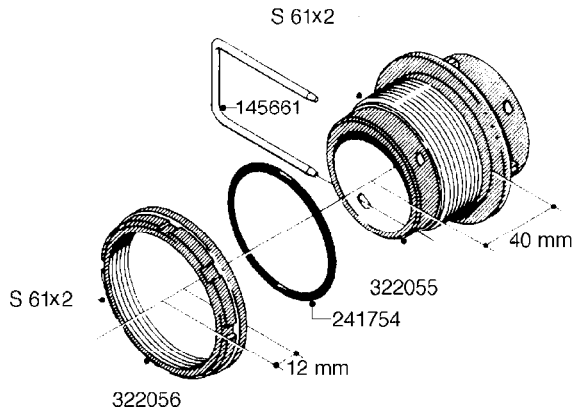

L0090

FITTINGS - S-56 & S-61
L0090-HIN, 01:01:16

Page 1

Date 04.11.2017 14:56

parts-n°	order qty	description
145661	1	FITT.DK S-61 FORK
241754	1	O-RING D59.5X3
241883	1	O-RING D39.2X3 NITRIL 242020
322055	1	FITT.DK S-61 BULKHEAD
322056	1	FITT.DK S-61 BULKHEAD NUT
322066	1	FITT.DK S-56 NUT
334050	1	FITT.DK S-61 STR.1-1/4"
334068	1	FITT.DK S-61 STR.1"
334091	1	FITT.DK S-61 STR.1-1/2'
334099	1	FITT.DK S-61 ELB.1-1/2"110 DEG
334100	1	FITT.DK S-61 ELB.1" 110 DEG.
334151	1	FITT.DK S-61 ELB.1-1/4"110 DEG
390231	1	FITT.DK NIPPLE 1-1/2 X S56

WWW.ROLTRONIK.PL