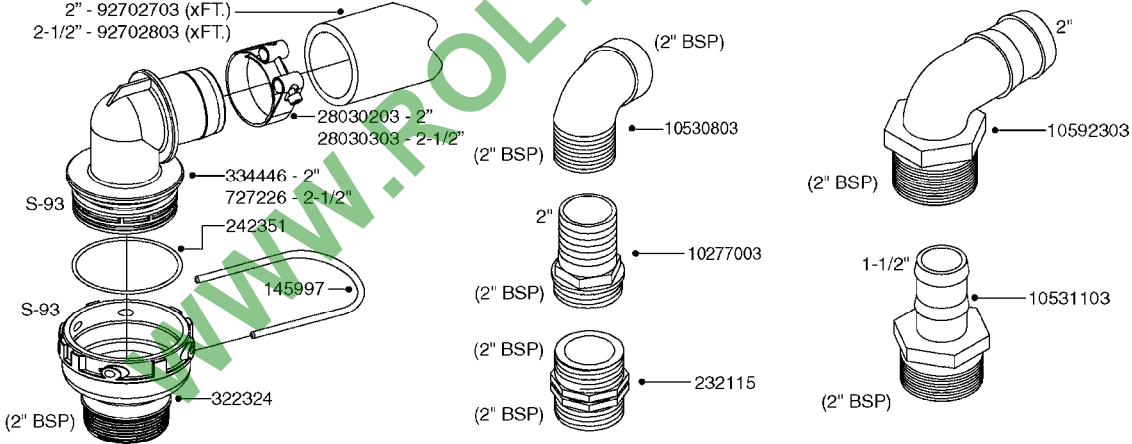

SUCTION SIDE OF PUMP (WITH 2" SUCTION PORT)

COMPLETE PUMP
(NLA) REPLACED BY 464 PUMP (SEE PAGE A0350)

A0390