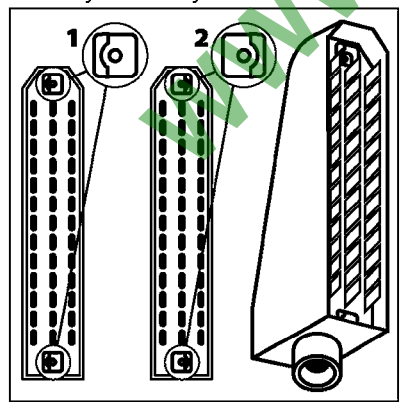

* Note orientation of bracket
1 = Liquid system
2 = Hydraulic system

Hydraulics (DHP Box) 97610903

M0280

39 PIN CABLES
M0280-HIN, 28:03:17

Page 1

Date 04.11.2017 14:57

parts-n°	order qty	description
262158	1	PLUG INSERT 39 POLE MALE
262159	1	PLUG INSERT 39 POLE FEMALE
262160	1	PLUG HOUSING 39 POLE FEMALE
262161	1	PLUG HOUSING F/39 POLE MALE
440634	1	SCREW 5/8"
440732	1	PT SCREW 35X12B Z5452 ELZ
14034200	1	CODE BRACKET FOR 39 PIN CABLE
26003900	1	WIRE 37-39 PIN EVC, 6.6'
26004200	1	WIRE 37-39 PIN EVC, 57.4'
26008400	1	WIRE 39-PIN 24 WIRE L=8M
26011903	1	WIRE 39-39 POLE EXT. 3660MM
28027500	1	WIRE 37-39 PIN EVC, 37.7'
28028700	1	WIRE 37-39 PIN EVC, 45.9'
28028800	1	WIRE 37-39 PIN EVC, 16.4'
28028900	1	WIRE 37-39 PIN EVC, 26.2'
72236400	1	DAH CONN. WIRE/TRACTOR L=8M
97610803	1	DECAL-SRAY BOX 39-PIN
97610903	1	DECAL-HYDRAULIC BOX 39-PIN