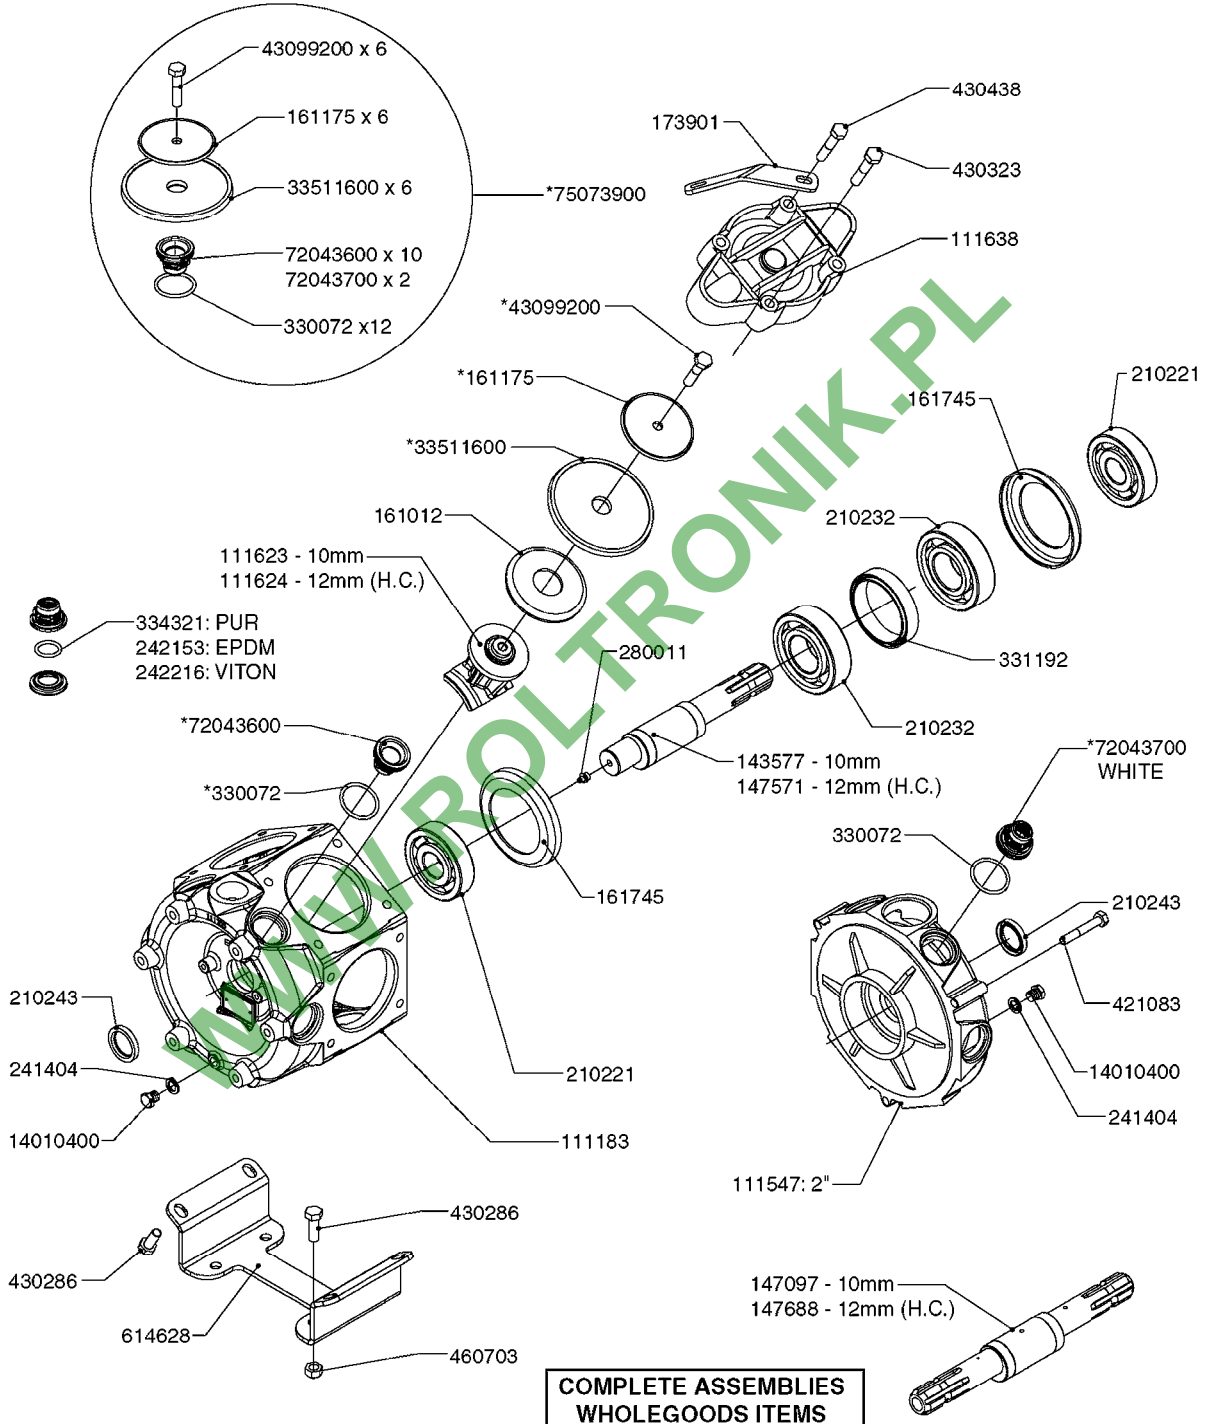

PUMP REPAIR KIT

**COMPLETE ASSEMBLIES
WHOLEGOODS ITEMS**

COMPLETE PUMPS

- 821587 - 463/10 2" W/THROUGH SHAFT (540 RPM)
- 82166300 - 463/12 2" (540 RPM H.C. INLINE PORTS)
- 463/12 2" (540 RPM H.C. OFFSET PORTS) REPLACED BY 82168700 (PAGE A0350)