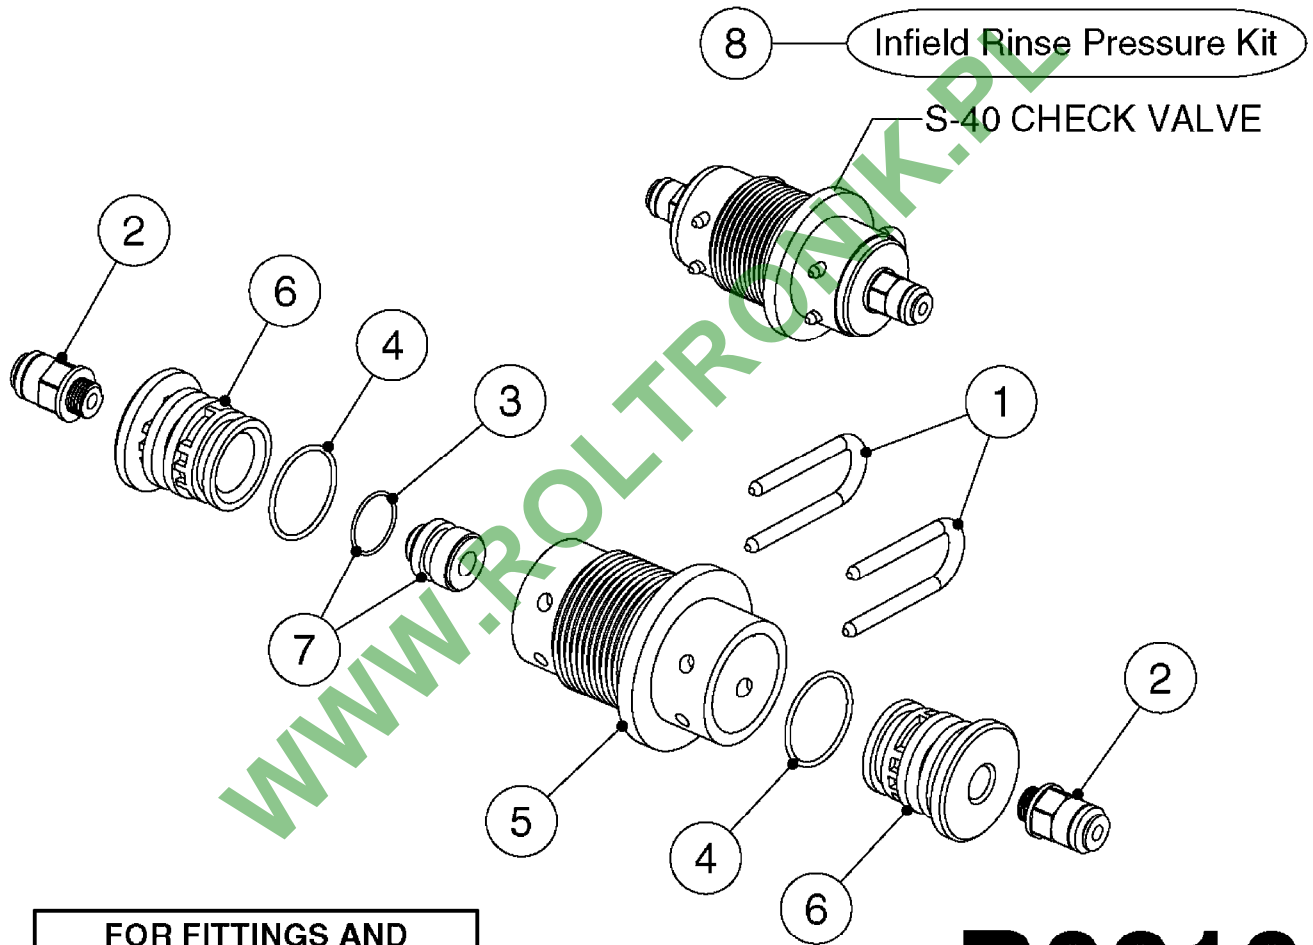

FOR FITTINGS AND
HOSES, SEE SECTION L

B0610

CHECK VALVES - S40
B0610-HIN, 01:01:16

Page 1

Date 04.11.2017 14:56

Pos.	parts-n°	order qty	description
1	145994	1	FITT.DK S-40 FORK
2	231346	1	QUICK COUPLER 1/8"BSP X 4 MM
3	241905	1	O-RING 12,3X2,4 VITON DKR.1,05
4	242355	1	O-RING D19.2X3.0 VITON F.S-40
5	322102	1	FITT.DK S-40 BULKHEAD
6	322133	1	FITT.DK S-40 PLUG W 1/8 THREAD
7	615522	1	CHECK VALVE F.FOAM MARKER
8	70036203	1	RINSE PRESSURE KIT

WWW.ROLTRONIK.PL