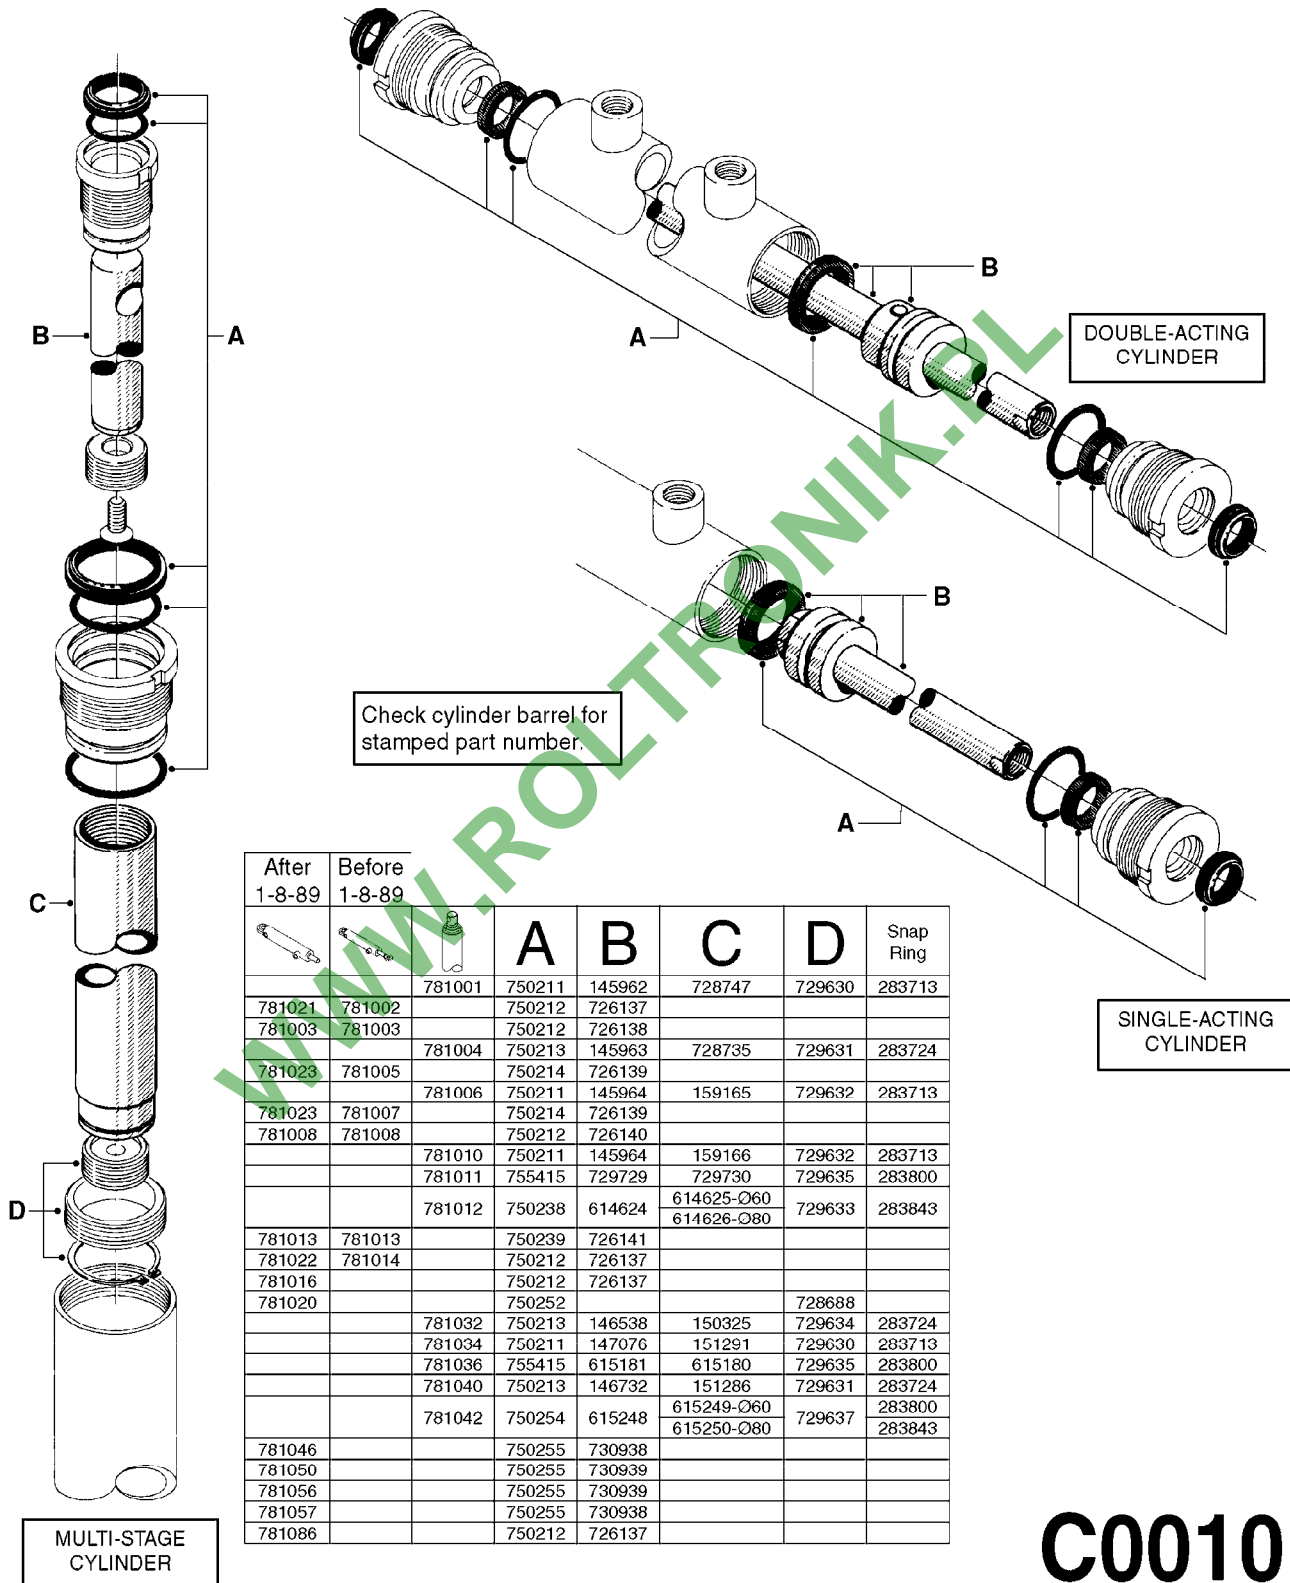

After 1-8-89	Before 1-8-89	A	B	C	D	Snap Ring	
		781001	750211	145962	728747	729630	283713
781021	781002		750212	726137			
781003	781003		750212	726138			
		781004	750213	145963	728735	729631	283724
781023	781005		750214	726139			
		781006	750211	145964	159165	729632	283713
781023	781007		750214	726139			
781008	781008		750212	726140			
		781010	750211	145964	159166	729632	283713
		781011	755415	729729	729730	729635	283800
		781012	750238	614624	614625-Ø60 614626-Ø80	729633	283843
781013	781013		750239	726141			
781022	781014		750212	726137			
781016			750212	726137			
781020			750252			728688	
		781032	750213	146538	150325	729634	283724
		781034	750211	147076	151291	729630	283713
		781036	755415	615181	615180	729635	283800
		781040	750213	146732	151286	729631	283724
		781042	750254	615248	615249-Ø60 615250-Ø80	729637	283800 283843
781046			750255	730938			
781050			750255	730939			
781056			750255	730939			
781057			750255	730938			
781086			750212	726137			

C0010