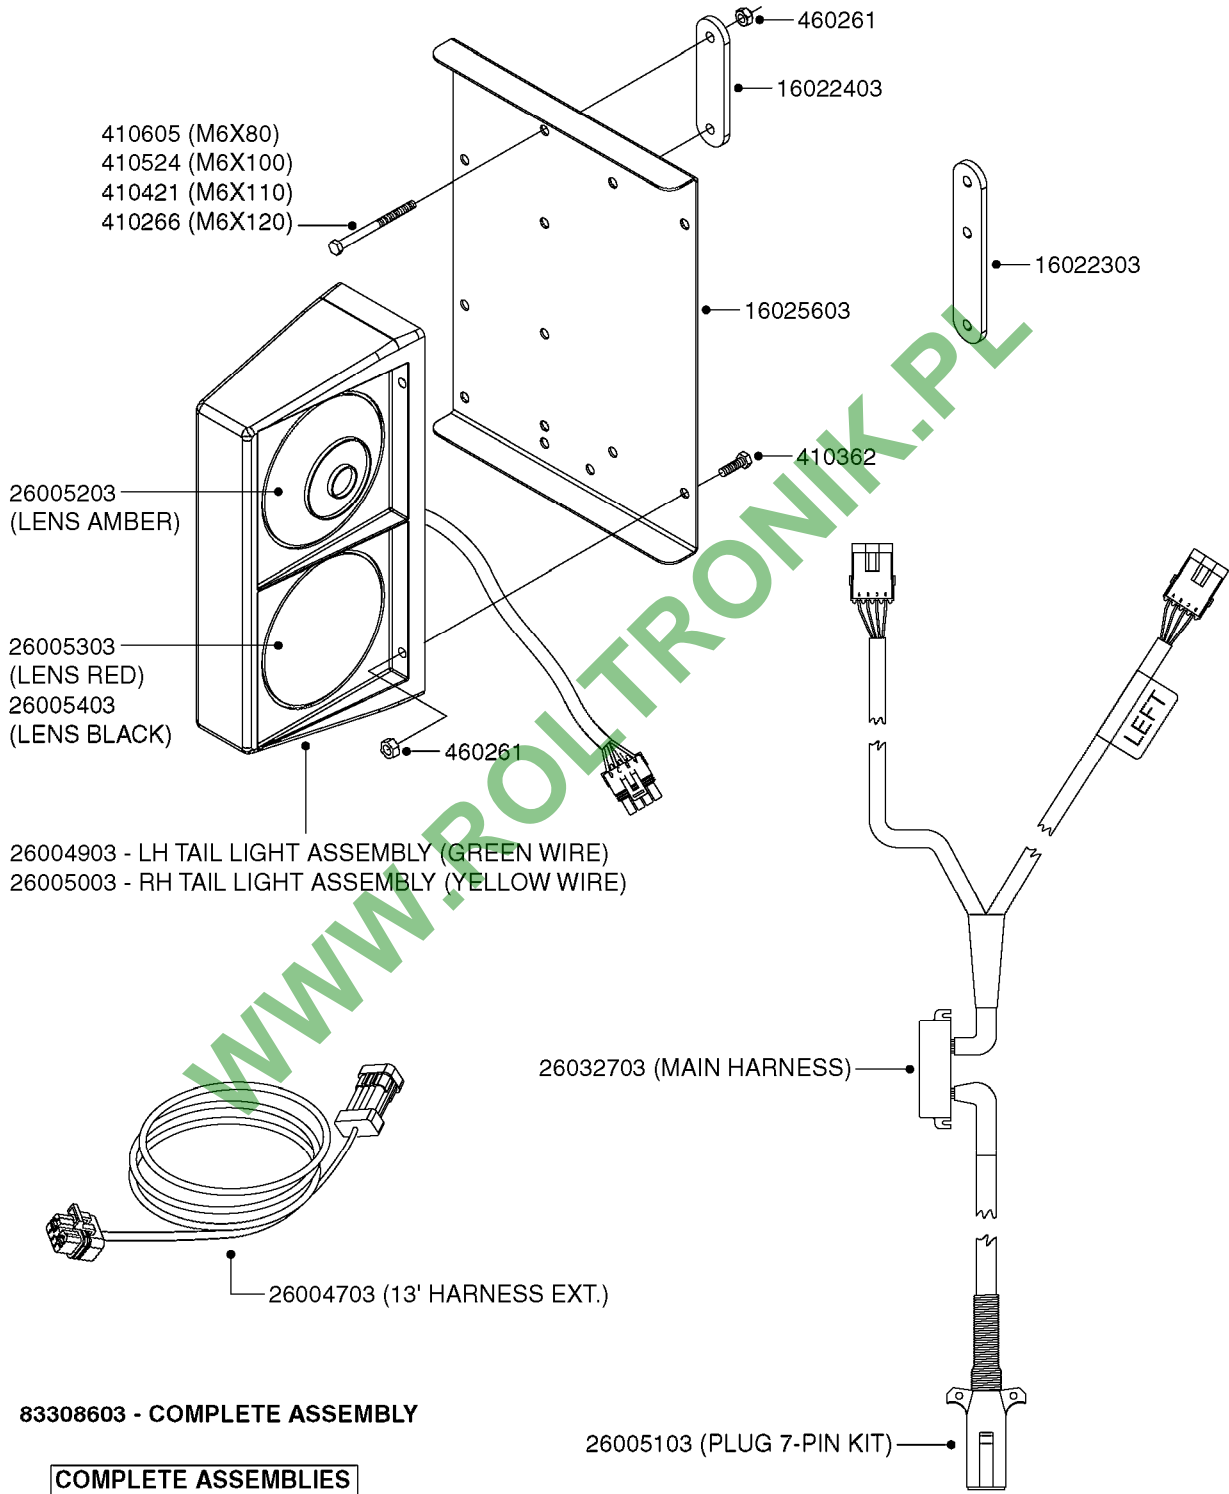

COMPLETE ASSEMBLIES
WHOLEGOODS ITEMS

M0160

TRAFFIC LIGHT KIT
M0160-HIN, 17:08:17

Page 1
Date 04.11.2017 14:57

parts-n°	order qty	description
410266	1	BOLT HEX 8.8 DEL M6X120
410362	1	BOLT HEX 8.8 SS M6X20
410421	1	BOLT HEX M6X110 DIN931-A2 SS
410524	1	BOLT HEX 8.8 DEL M6X100
410605	1	BOLT HEX 8.8 DEL M6X80
460261	1	NUT HEX M6X1.00 LOCK DIN985 A2 SS
16022303	1	BRACKET 100MM TUBE
16022403	1	BRACKET 60MM TUBE
16025603	1	BRACKET TAIL LIGHT DUAL LAMP
26004703	1	HARNESS 13' EXT 4 WIRE WP
26004903	1	TAIL LIGHT GREEN WIRE LH
26005003	1	TAIL LIGHT YELLOW WIRE RH
26005103	1	PLUG 7-PIN AG TAIL LIGHT
26005203	1	LENS AMBER BEFORE 2009
26005303	1	LENS RED BEFORE 2009
26005403	1	LENS BLACK BEFORE 2009
26032703	1	HARNESS COMPLETE, TAIL LIGHT, 2013
83308603	1	TRAFFIC LIGHT KIT

WWW.ROLTRONIK.PL