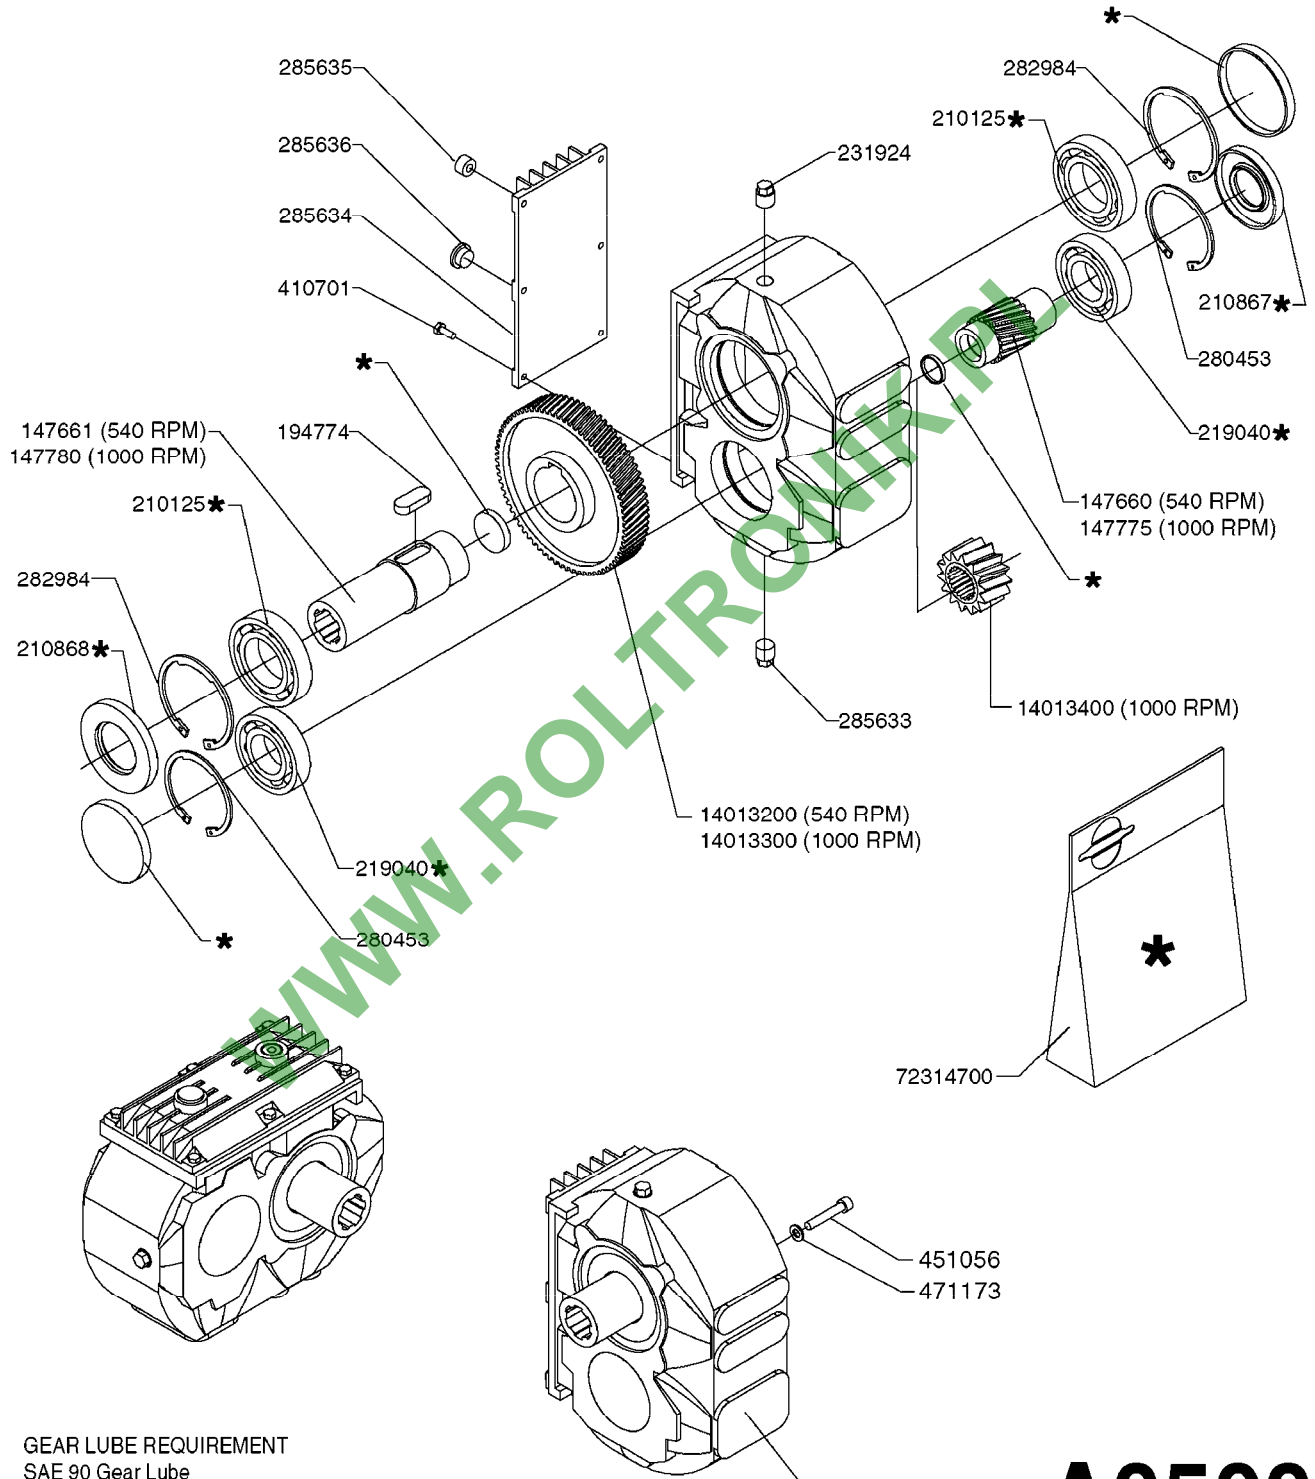

GEAR LUBE REQUIREMENT
SAE 90 Gear Lube
(FILL TO SIGHT GAUGE LEVEL)

A0500

GEAR BOX - TWIN FORCE 540/1000
A0500-HIN, 01:01:16

Page 1

Date 04.11.2017 14:56

parts-n°	order qty	description
147660	1	AXLE (LOWER) F.M7 GEAR 540 RPM
147661	1	AXLE (UPPER) F.M7 GEAR 540 RPM
147775	1	AXLE (LOWER) F.M7 GEAR 1000 RPM
147780	1	AXLE (UPPER) F.M7 GEAR 1000 RPM
194774	1	KEY 16X10X40
210125	1	BEARING BALL 6210
210867	1	OIL SEAL D80/40X8/F.M7 GEAR
210868	1	OIL SEAL D90/50X10/F.M7 GEAR
219040	1	BEARING
231924	1	PLUG 3/8'
280453	1	SNAP-RING INNER 80X2.5
282984	1	SNAP-RING INNER 90X3.00 DIN472
285633	1	BOTTOM PLUG F.M7 GEAR
285634	1	COVER F.M7 GEAR BOX
285635	1	PLUG F.COVER M7 GEAR BOX
285636	1	LEVEL INDICATOR F.M7 GEAR BOX
285649	1	GEAR BOX F.1000RPM TWIN FORCE
410701	1	SCREW M6X16 GALV.
451056	1	BOLT ALLEN HEAD M14 X 35
471173	1	WASHER D28.0/15.0 X 2.5
14013200	1	GEARWHEEL M7 (540 RPM)
14013300	1	GEARWHEEL M7 (1000 RPM)
14013400	1	TOOTHED WHEEL M7 GEAR 1000RPM
28010200	1	GEAR M7 28010100 540
72314700	1	GASKET SET FOR M7 GEARBOX