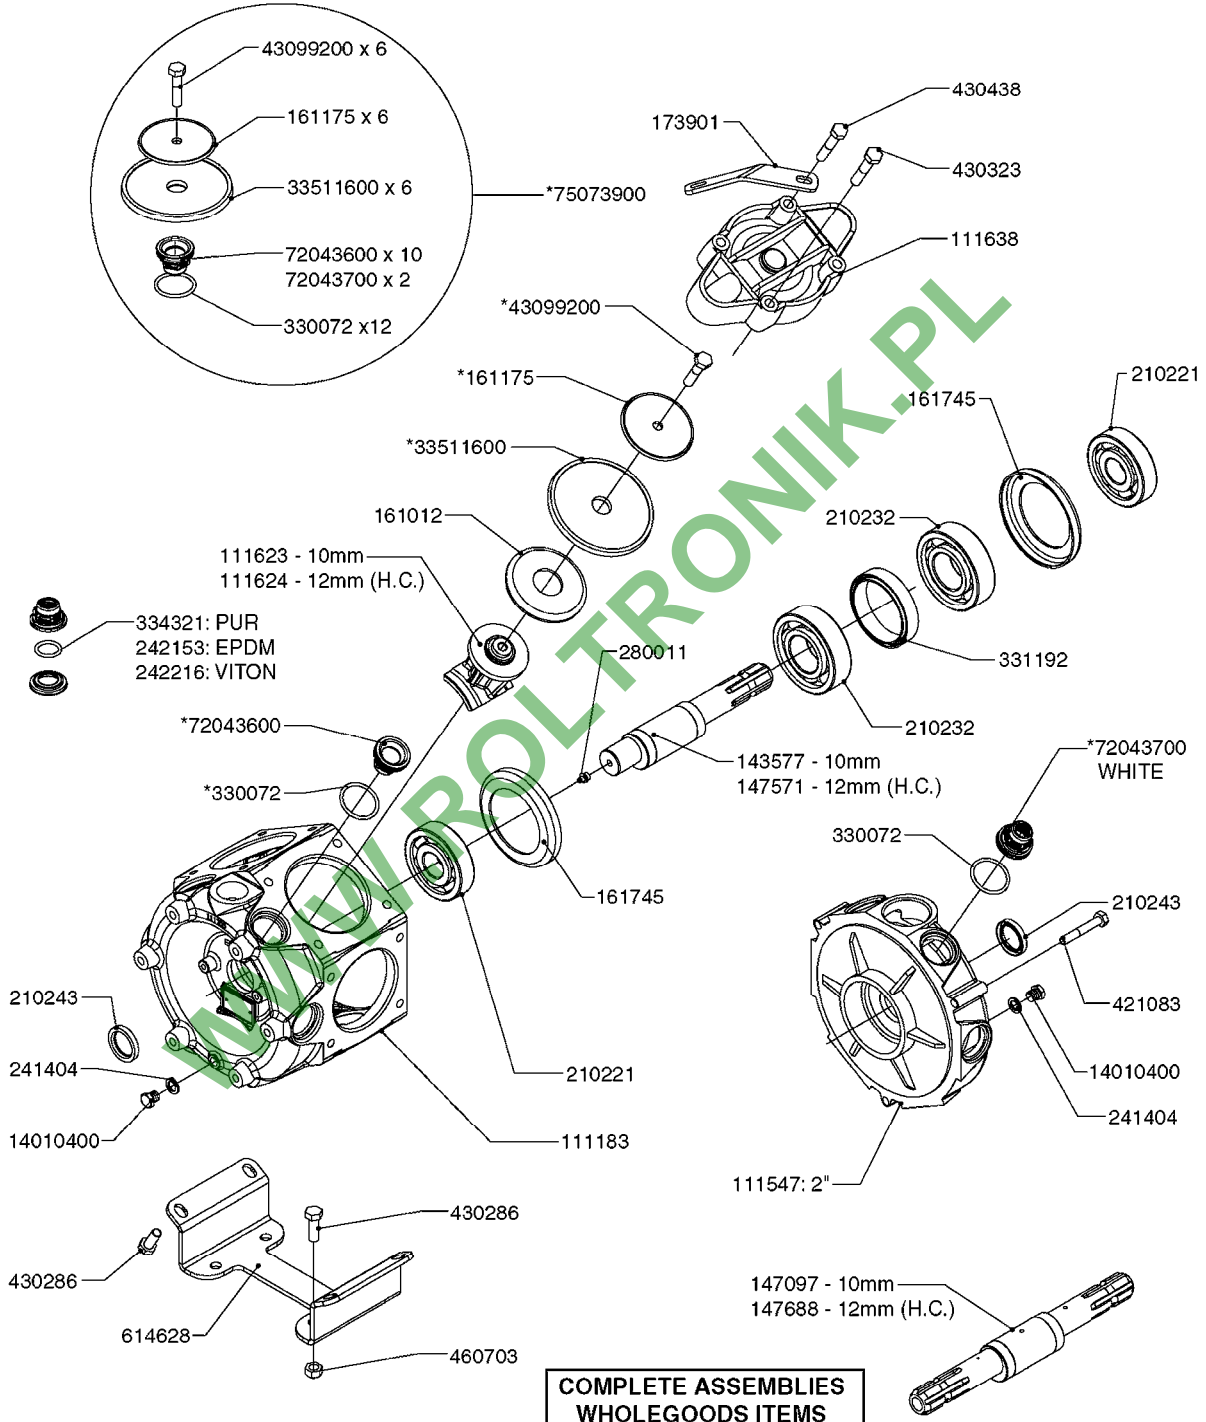

PUMP REPAIR KIT

COMPLETE PUMPS

821587 - 463/10 2" W/THROUGH SHAFT (540 RPM)

82166300 - 463/12 2" (540 RPM H.C. INLINE PORTS)

463/12 2" (540 RPM H.C. OFFSET PORTS) REPLACED BY 82168700 (PAGE A0350)

A0330

PUMP - 463 W/ MOUNTING BASE
A0330-HIN, 01:01:16

Page 1

Date 16.03.2016 11:46

parts-n°	order qty	description
111183	1	PUMP CASTING 460-463 (PAINTED)
111547	1	PUMP FRONT 460-463-2' (PAINT)
111623	1	CONNECTING ROD 463/10MM
111624	1	CONNECTING ROD 463/12MM
111638	1	VALVE COVER 463 HC+1000 VERS.
143577	1	CRANK SHAFT F.363/462/463-10mm
147097	1	CRANK SHAFT 363-463/10 THROUGH
147571	1	CRANK SHAFT F.463-12mm
147688	1	CRANK SHAFT 462/12 THROUGH
161012	1	DIAPHRAGM BACKING DISC F. 463
161175	1	DIAPHRAGM DISC F. 463 PUMP
161745	1	METAL SPACER F.363/463
173901	1	LIFT STRAP F.PUMP 463
210221	1	BEARING BALL 6407
210232	1	BEARING BALL 6310
210243	1	SEAL OIL 35 X 47 X 7
241404	1	DOWTY SEAL 1/4"
242153	1	O-RING D26X4 EPDM
242216	1	O-RING VITON F/1202/1302/462
280011	1	GREASE NIPPLE 3/8' SAE H TR
330072	1	O-RING D53.5/D45.5X4
331192	1	SPACER, MODEL 361/363
334321	1	O-RING POLY. 34.0x26.0x4.0
421083	1	BOLT HEX 8.8 DEL M10X65
430286	1	BOLT HEX 8.8 DEL M12X30 FT
430323	1	BOLT HEX 8.8 DEL M12X60
430438	1	BOLT HEX 8.8 DEL M12X65
460703	1	NUT HEX M12X1.75 LOCK DIN985
614628	1	FOOT FOR PUMP 460-463 PAINTED
821587	1	PUMP 463/10 THROUGH SHAFT TWNF
14010400	1	PLUG 1/4" BSP
33511600	1	DIAPHRAGM PUMP 463/464 PUMP PUR
43099200	1	BOLT HEX SS M12 X 30 DIN933 A4
72043600	1	VALVE FOR 462/463
72043700	1	VALVE FOR 462/463 W.VENT HOLE
75073900	1	PUMP KIT 463 "06"
82166300	1	PUMP 463-12 2"SUC 540RPM
82168700	1	PUMP 464/12/540 OFFSET PORTS