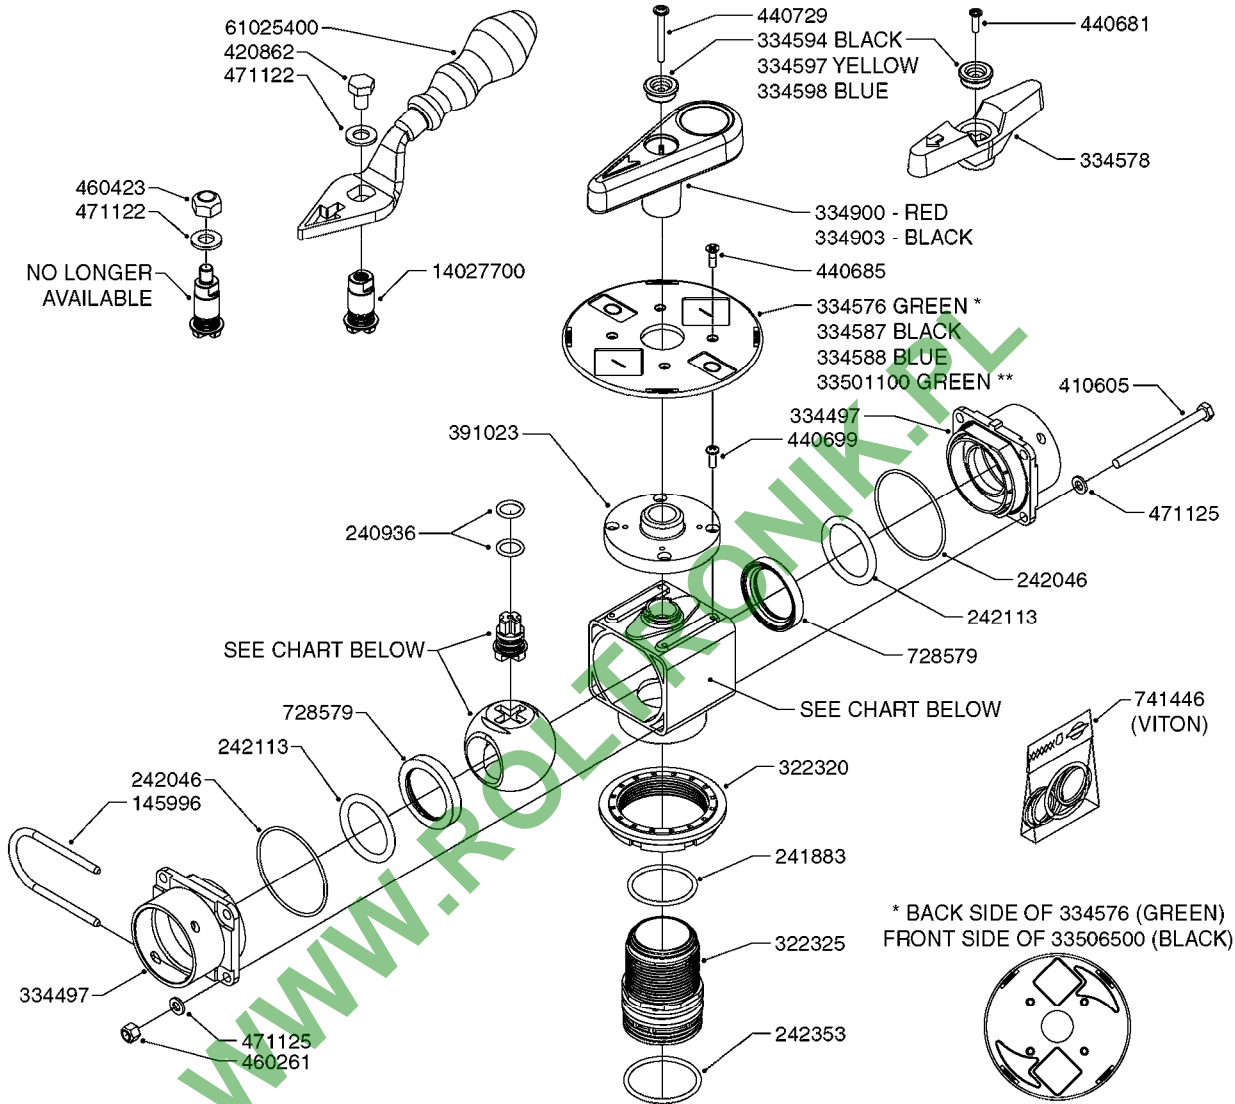

-	
728391	334594	334576	390204	390623	-	334600
728393	334598	334588	390238	390251	-	334600
728945	334597	-	390262	390777	-	334600
729796	334594	334587	390204	390623	-	334600
840062	334594	334576	391180	390623	-	334600
841062	334594	334576	390204	390623	-	334600
72172100	-	33501100	391039	390623	391023	14027700
72172200	-	-	391039	390623	-	334600
72283600	334594	33506500	391180	390623	391023	334600
72292500	-	-	391180	390623	-	14027700
72538000	-	-	391039	390623	391023	14075700
72691600	334594	334587	390262	390623	-	334600

B0430