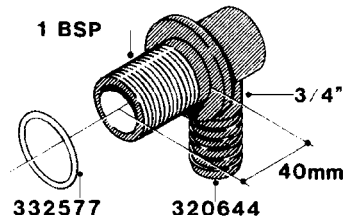

L0060

FITTINGS - BULKHEAD
L0060-HIN, 01:01:16

Page 1

Date 16.03.2016 11:48

parts-n°	order qty	description
141046	1	NUT 3/8" BSP
141341	1	NUT 1/4' BSP
240284	1	O-RING D82,5/75 X 3,5
320456	1	FITT.DK BULKHEAD 1"BSP DOUBLE
320467	1	FITT.DK BULKHEAD 1"BSP SINGLE
320471	1	FITT.DK NUT 1" BSP JAMB
320541	1	FITT.DK BULKHEAD 2-1/2'BSP SIN
320552	1	FITT.DK NUT 2-1/2' BSP JAMB
320644	1	FITT.DK ELB.3/4"HB X 1" BSP
320784	1	FITT.DK CAP 1-1/2" BSP
320795	1	FITT.DK NUT 1-1/2" BSP JAMB
320935	1	FITT.DK BULKHEAD 1/4' BSP SING
320946	1	FITT.DK BULKHEAD 3/8' BSP SING
321296	1	FITT.DK BULKHEAD 1/2" BSP SING
321307	1	FITT.DK NUT 1/2" BSP JAMB
321333	1	FITT.DK BULK 1-1/2" X 1"F BSP
330061	1	O-RING D16/D11X2,5
330072	1	O-RING D53.5/D45.5X4
330212	1	O-RING D19/D14X2.4 F.1/2"NUT
332577	1	O-RING D38/D30X4 F.1" PUR.
332592	1	O-RING D26/D20X3

WWW.ROLTRONIK.PL