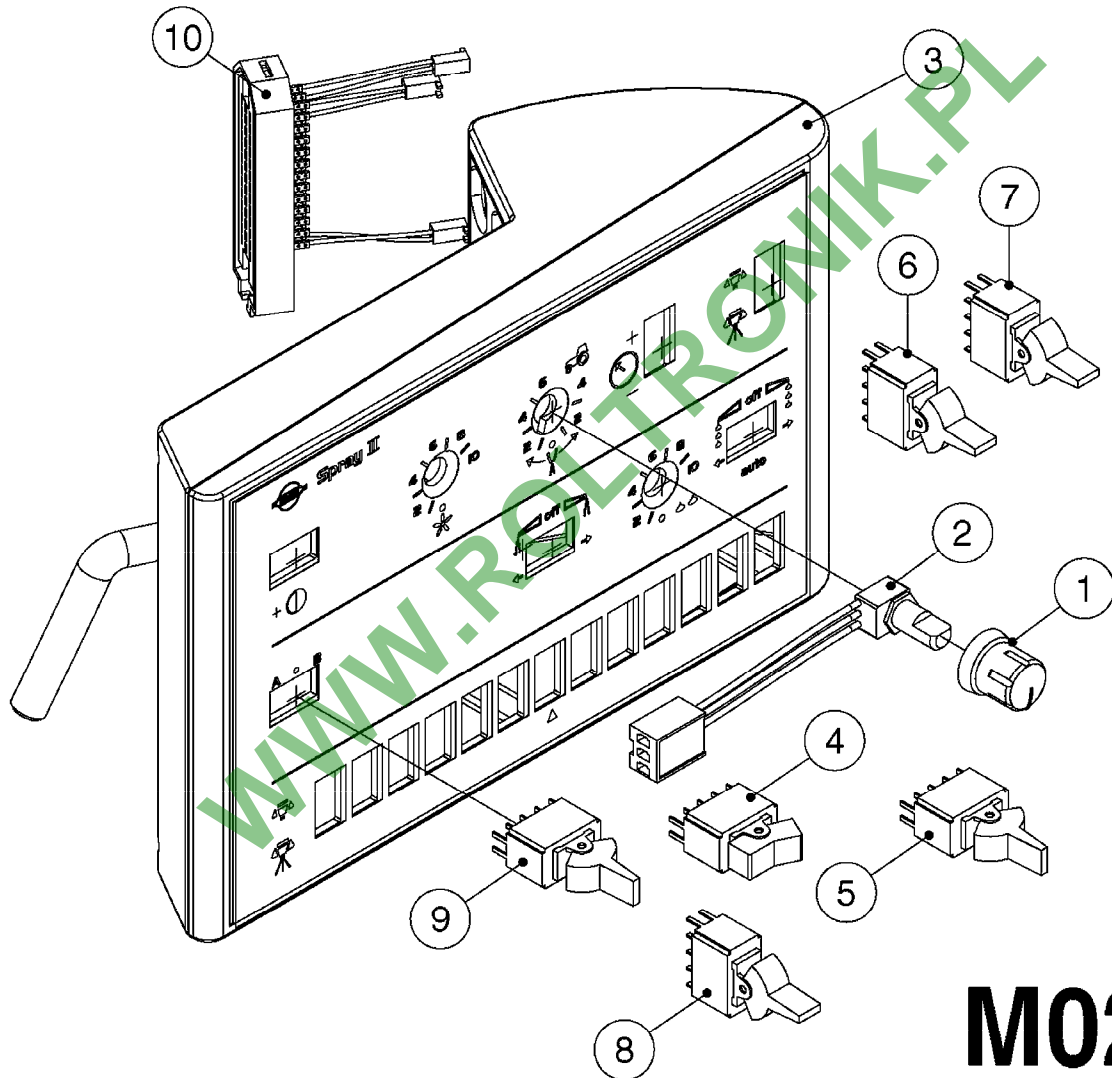

M0200

SPRAYBOX II
M0200-HIN, 01:01:16

Page 1

Date 16.03.2016 11:48

Pos.	parts-n°	order qty	description
1	26000400	1	KNOB F.FOAM ADJUST HC5500
2	26005300	1	POT.METER F. SPRAYBOX II
3	26010200	1	CONTROL BOX 2SEC, SPRAY BOX II
3	26010300	1	CONTROL BOX 3SEC, SPRAY BOX II
3	26010400	1	CONTROL BOX 4SEC, SPRAY BOX II
3	26010500	1	CONTROL BOX 5SEC, SPRAY BOX II
3	26010600	1	CONTROL BOX 6SEC, SPRAY BOX II
3	26010700	1	CONTROL BOX 7SEC, SPRAY BOX II
3	26010800	1	CONTROL BOX 8SEC, SPRAY BOX II
3	26010900	1	CONTROL BOX 9SEC, SPRAYBOX II
3	26011000	1	SPRAY CONT. II EVC 4 SEC. HAZ
3	26011100	1	SPRAY CONT. II EVC 5 SEC. HAZ
3	26011200	1	SPRAY CONT. II EVC 6 SEC. HAZ
3	26011300	1	SPRAY CONT. II EVC 7 SEC. HAZ
3	26013600	1	CONTROL BOX 13SEC, SPRAYBOX II
4	26020200	1	SWITCH ON-ON SP ROCKER RED
5	26020300	1	SWITCH ON-OFF-ON SP BLACK
6	26020400	1	SWITCH MOM-OFF-MOM SP YELLOW
7	26020600	1	SWITCH ON-ON SP GREEN
8	26020800	1	SWITCH ON-ON DP GREEN
9	26021000	1	SWITCH ON-OFF-ON DP BLACK
10	28031400	1	PLUG 39-POLE FEMALE HC5500

WWW.ROLTRONLINE.PL