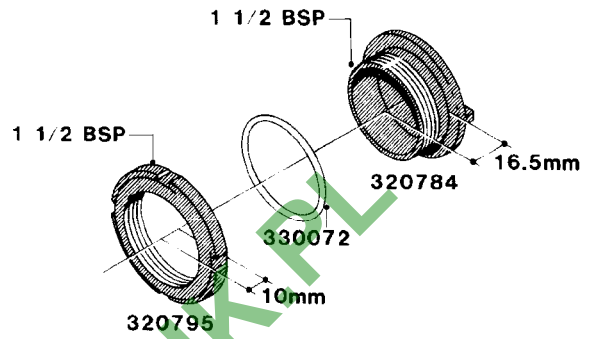

L0060

FITTINGS - BULKHEAD
L0060-HIN, 01:01:16

Page 1

Date 16.03.2016 11:48

parts-n°	order qty	description
141046	1	NUT 3/8" BSP
141341	1	NUT 1/4' BSP
240284	1	O-RING D82,5/75 X 3,5
320456	1	FITT.DK BULKHEAD 1"BSP DOUBLE
320467	1	FITT.DK BULKHEAD 1"BSP SINGLE
320471	1	FITT.DK NUT 1" BSP JAMB
320541	1	FITT.DK BULKHEAD 2-1/2'BSP SIN
320552	1	FITT.DK NUT 2-1/2' BSP JAMB
320644	1	FITT.DK ELB.3/4"HB X 1" BSP
320784	1	FITT.DK CAP 1-1/2" BSP
320795	1	FITT.DK NUT 1-1/2" BSP JAMB
320935	1	FITT.DK BULKHEAD 1/4' BSP SING
320946	1	FITT.DK BULKHEAD 3/8' BSP SING
321296	1	FITT.DK BULKHEAD 1/2" BSP SING
321307	1	FITT.DK NUT 1/2" BSP JAMB
321333	1	FITT.DK BULK 1-1/2" X 1"F BSP
330061	1	O-RING D16/D11X2,5
330072	1	O-RING D53.5/D45.5X4
330212	1	O-RING D19/D14X2.4 F.1/2"NUT
332577	1	O-RING D38/D30X4 F.1" PUR.
332592	1	O-RING D26/D20X3

WWW.ROLTRONIK.PL