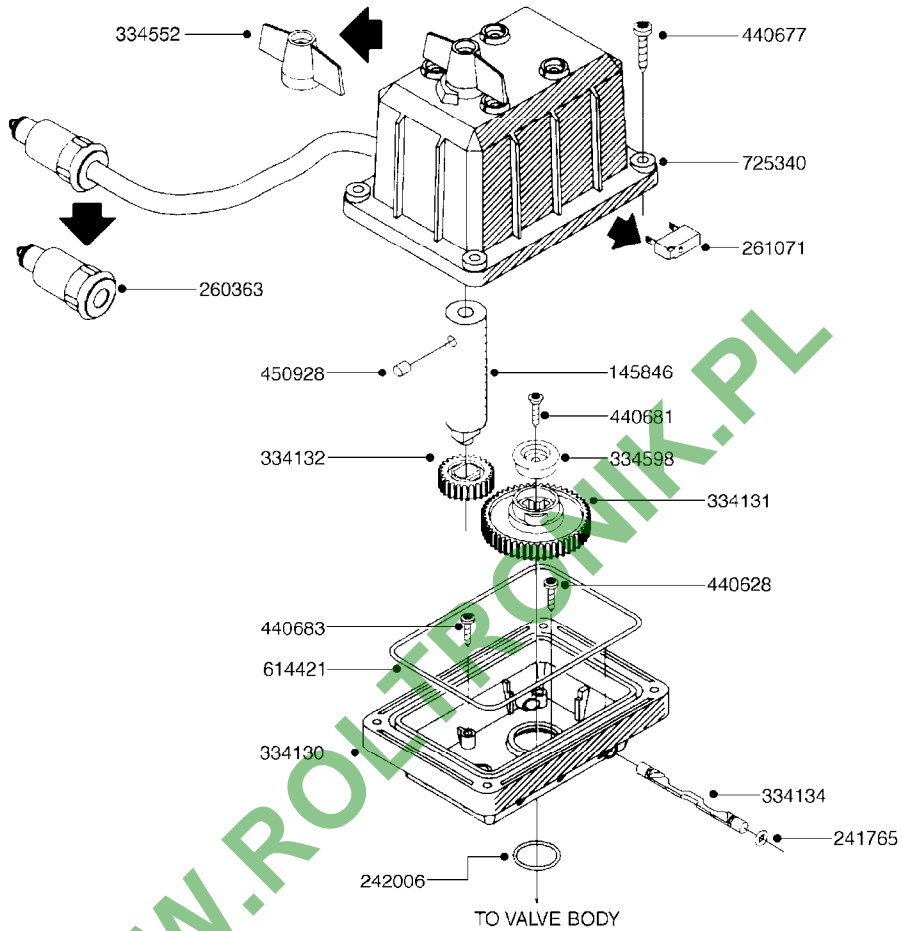

COMPLETE ASSEMBLIES
WHOLEGOODS ITEMS

834363 - AGITATION BYPASS VALVE

K0020

BALL VALVE-ELECTRIC 2-WAY
K0020-HIN, 01:01:16

Page 1

Date 16.03.2016 11:47

parts-n°	order qty	description
145846	1	COUPLING FOR EL 3-WAY VALVE
241765	1	O-RING 3.1 X 1.6
242006	1	O-RING D22/D19 X 1.5
260363	1	PLUG 2 POLE 12V
261071	1	MICRO SWITCH TYPE 9 SM 201
261162	1	SOCKET F.12V BAYONET PLUG
261589	1	FUSE 5 X 20 1.25 AMP
334130	1	GEAR BOX
334131	1	COG WHEEL
334132	1	COG WHEEL
334134	1	INDICATOR ROD
334552	1	GRIP F.MAN.OP.EC PRES.REG.GREE
334598	1	PLUG F.VALVE HANDLE BLUE
440628	1	SCREW 3/8'
440677	1	SCREW F. PLASTIC 5X20 SS
440681	1	SCREW F. PLASTIC 4MM X 14LG SS
440683	1	SCREW 40X18 2WAY ELC.BALL VALV
450928	1	SET SCREW M8 X 8MM STAINLESS
614421	1	GASKET F/MOTOR HOUSE-ON/OFF TR
725340	1	MOTOR HOUSING FOR EL VALVE
728399	1	CIRCUIT BOARD F.728941
728941	1	CONTROL BOX F.2-WAY VALVE ELC.
834363	1	ELECTRIC KIT, AGITATION BYPASS

WWW.ROLTRONIK.PL