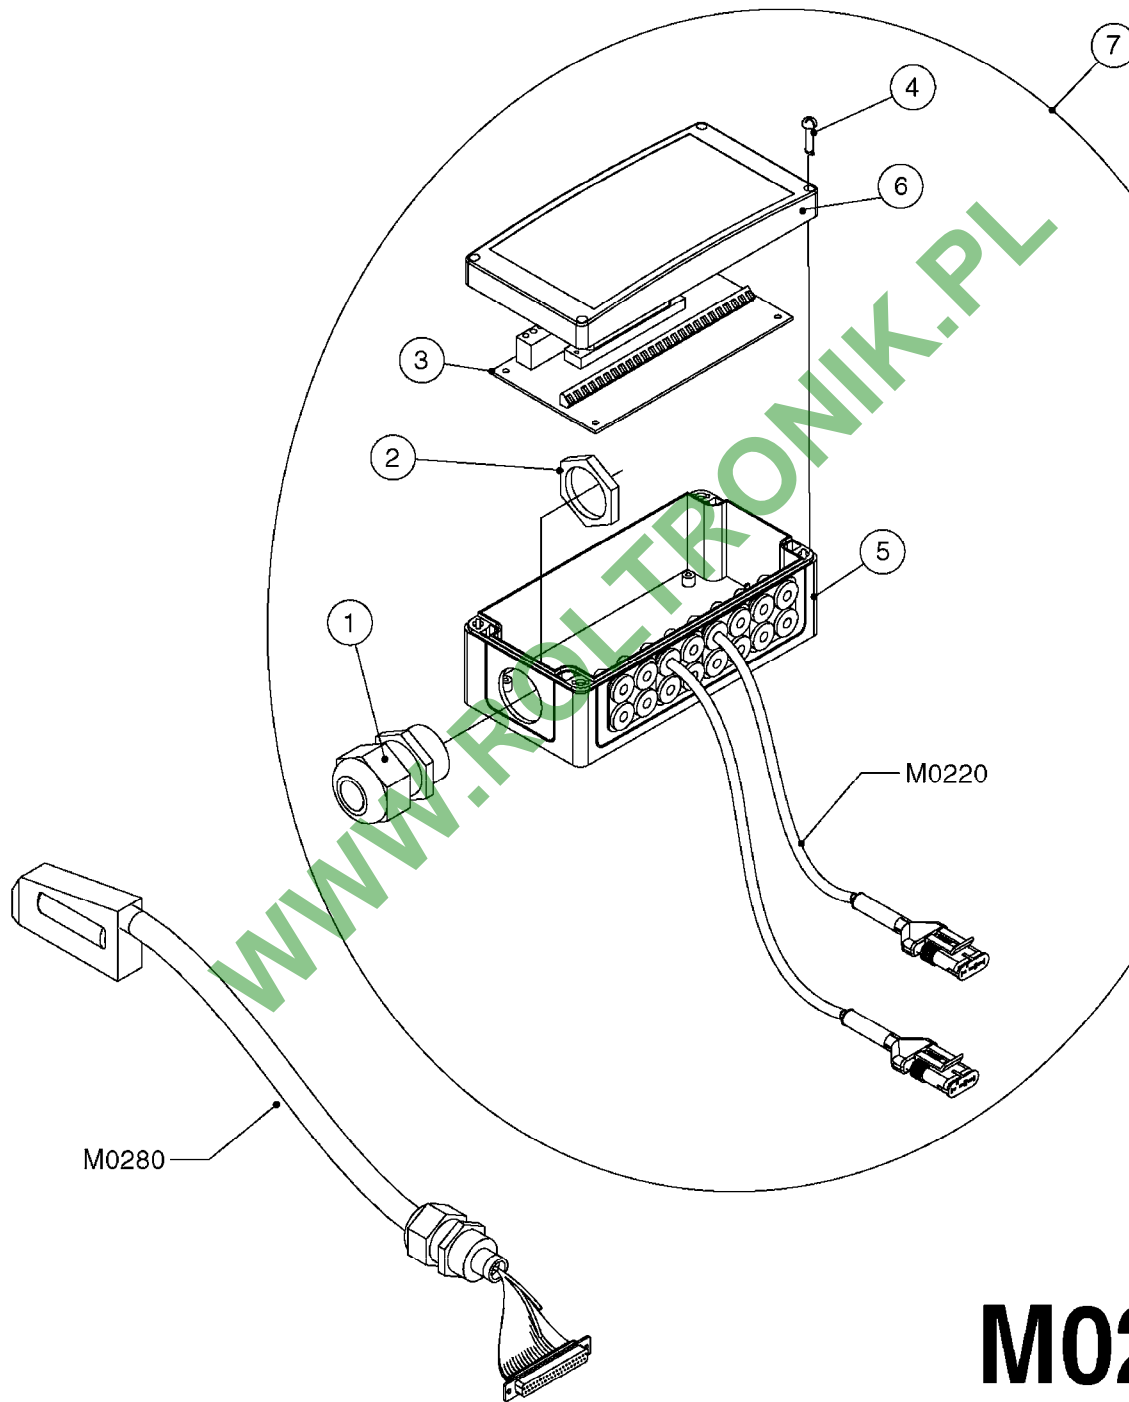

JUNCTION BOX - LIQUID
M0230-HIN, 01:01:16

Page 1

Date 16.03.2016 11:48

Pos.	parts-n°	order qty	description
1	262106	1	BULKHEAD F. CABLE 6.5-14 BLACK
2	262107	1	NUT F. BULKHEAD CABLE BLACK
3	26004800	1	CIRCUIT BD SEC VLV NCM 13SEC 13 SECTION
3	72173900	1	CIRCUIT BD SEC VLV 39PIN 9SEC 9 SECTION
4	28082100	1	SCREW F. BOX LID 1/4" L=20
5	33508700	1	BOX BOTTOM 160X80X40 BLACK 1-HOLE
6	33508800	1	LID 160X80X15 BLK W/SCREWS
7	72115400	1	CONNECTION BOX F. OP. UNIT SV9

WWW.ROLTRONIK.PL