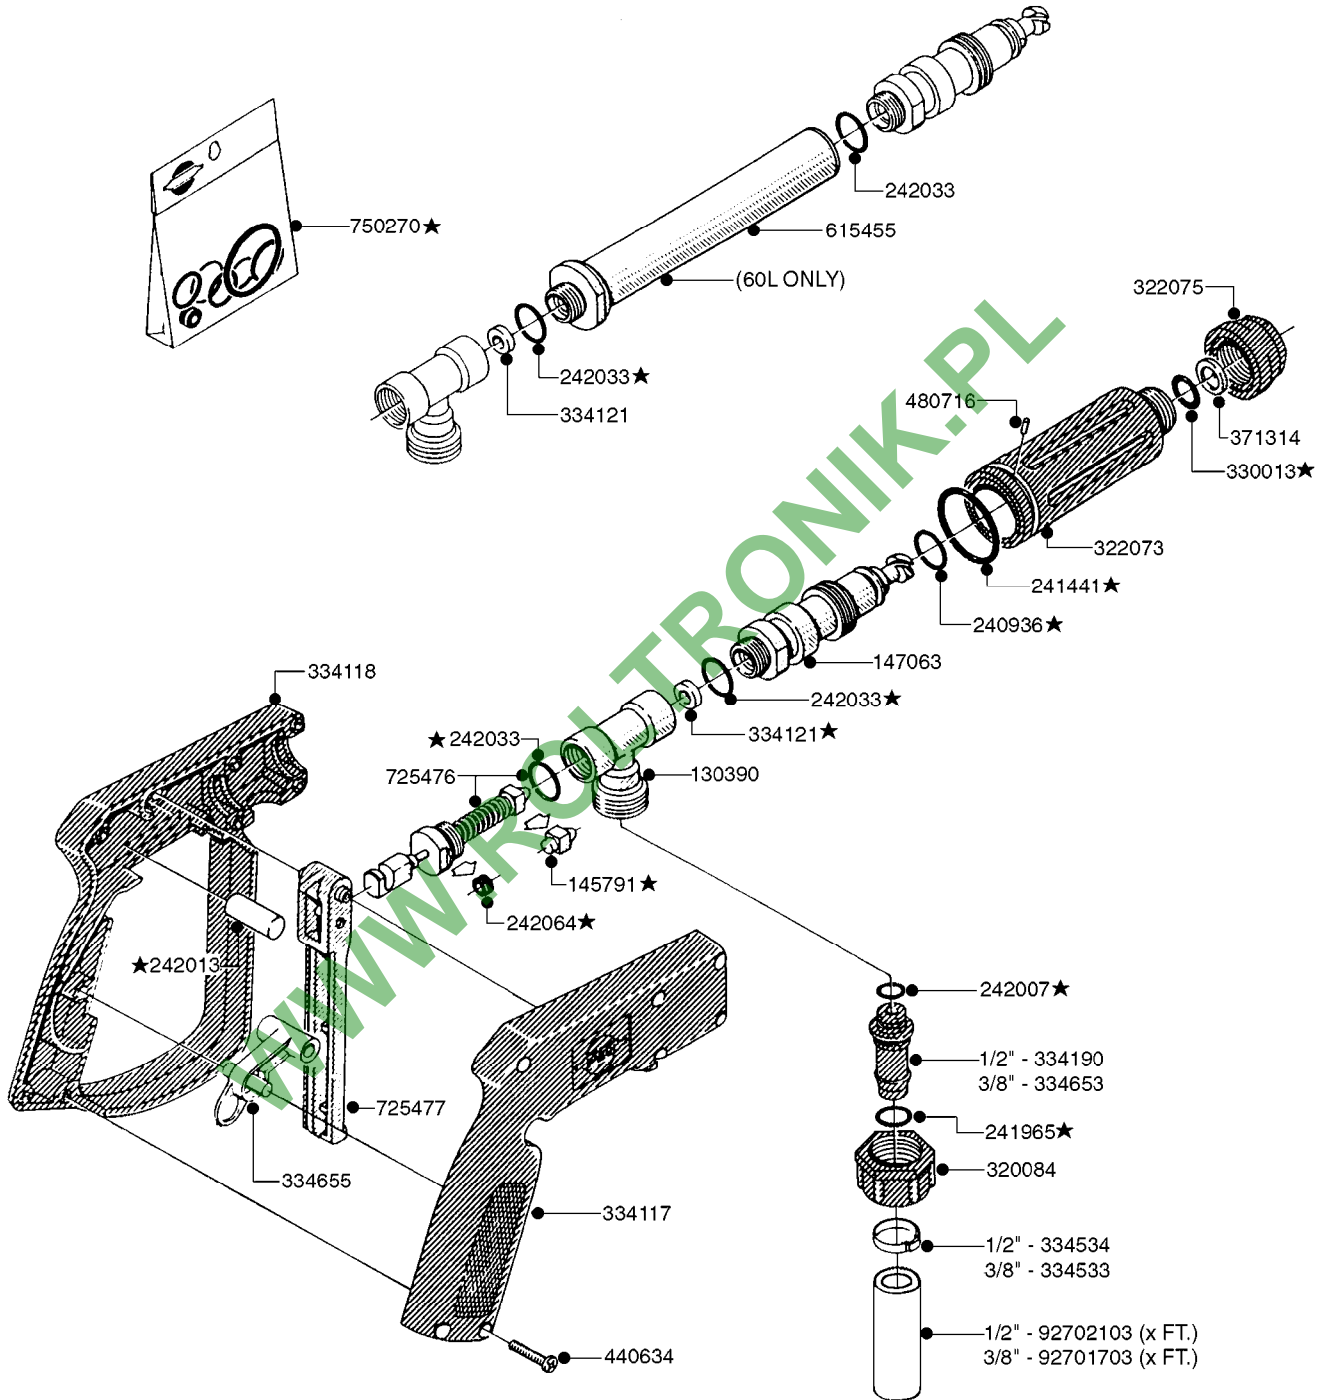

COMPLETE ASSEMBLY:
843197 - 60L
843196 - 60S

COMPLETE ASSEMBLIES
WHOLEGOODS ITEMS

K0480

HANDGUN TYPE 60S/60L POST 95
K0480-HIN, 01:01:16

Page 1

Date 16.03.2016 11:47

parts-n°	order qty	description
130390	1	TEE 3/8'X 1/2' BSP F.TYPE 60S
145791	1	CONE FOR ON/OFF
147063	1	SWIRL F.SPRAY GUN TYPE 60
240936	1	O-RING D13.3X2.4 NITRIL
241441	1	O-RING D29.3X3
241965	1	O-RING 12.1 X 1.6
242007	1	O-RING D9.1X1.6
242013	1	SPRING RUBBER F/TRIGGER
242033	1	O-RING
242064	1	SLEEVE RUBBER 3X8X4MM
320084	1	FITT.DK NUT 1/2" BSP
322073	1	HOUSING F.SWIRL TYPE 60S H.G.
322075	1	HOUSING F. NOZZLE
330013	1	O-RING D15/D10X2.5 F.3/8"NUT
334117	1	HANDLE PIECE RIGHT F.60S/60L
334118	1	HANDLE PIECE LEFT F.60S/60L
334121	1	SEAT FOR ON-OFF TYPE
334190	1	FITT.DK HB 1/2' F. PISTOL 60S
334533	1	CLAMP HOSE PLASTIC 3/8"
334534	1	CLAMP HOSE PLASTIC 1/2"
334653	1	FITT.DK HB 3/8' F.HANDGUN
334655	1	TRIGGER SAFETY F.60S/60L GUN
371314	1	NOZZLE CERAMIC 1099-20
440634	1	SCREW 5/8"
480716	1	PIN D3X6 STAINLESS
615455	1	TUBE F.LANCE TYPE 60L
725476	1	SPINDLE
725477	1	TRIGGER
750270	1	GASKET KIT F.SPRAY GUN
843196	1	GUN, MODEL 60S
843197	1	HANDGUN KIT TYPE 60 LONG
92701703	1	HOSE R X3/8" X300PSI WP X0012"
92702103	1	HOSE R X1/2" X300PSI WP X0012"

WWW.POLTRONIK.PL