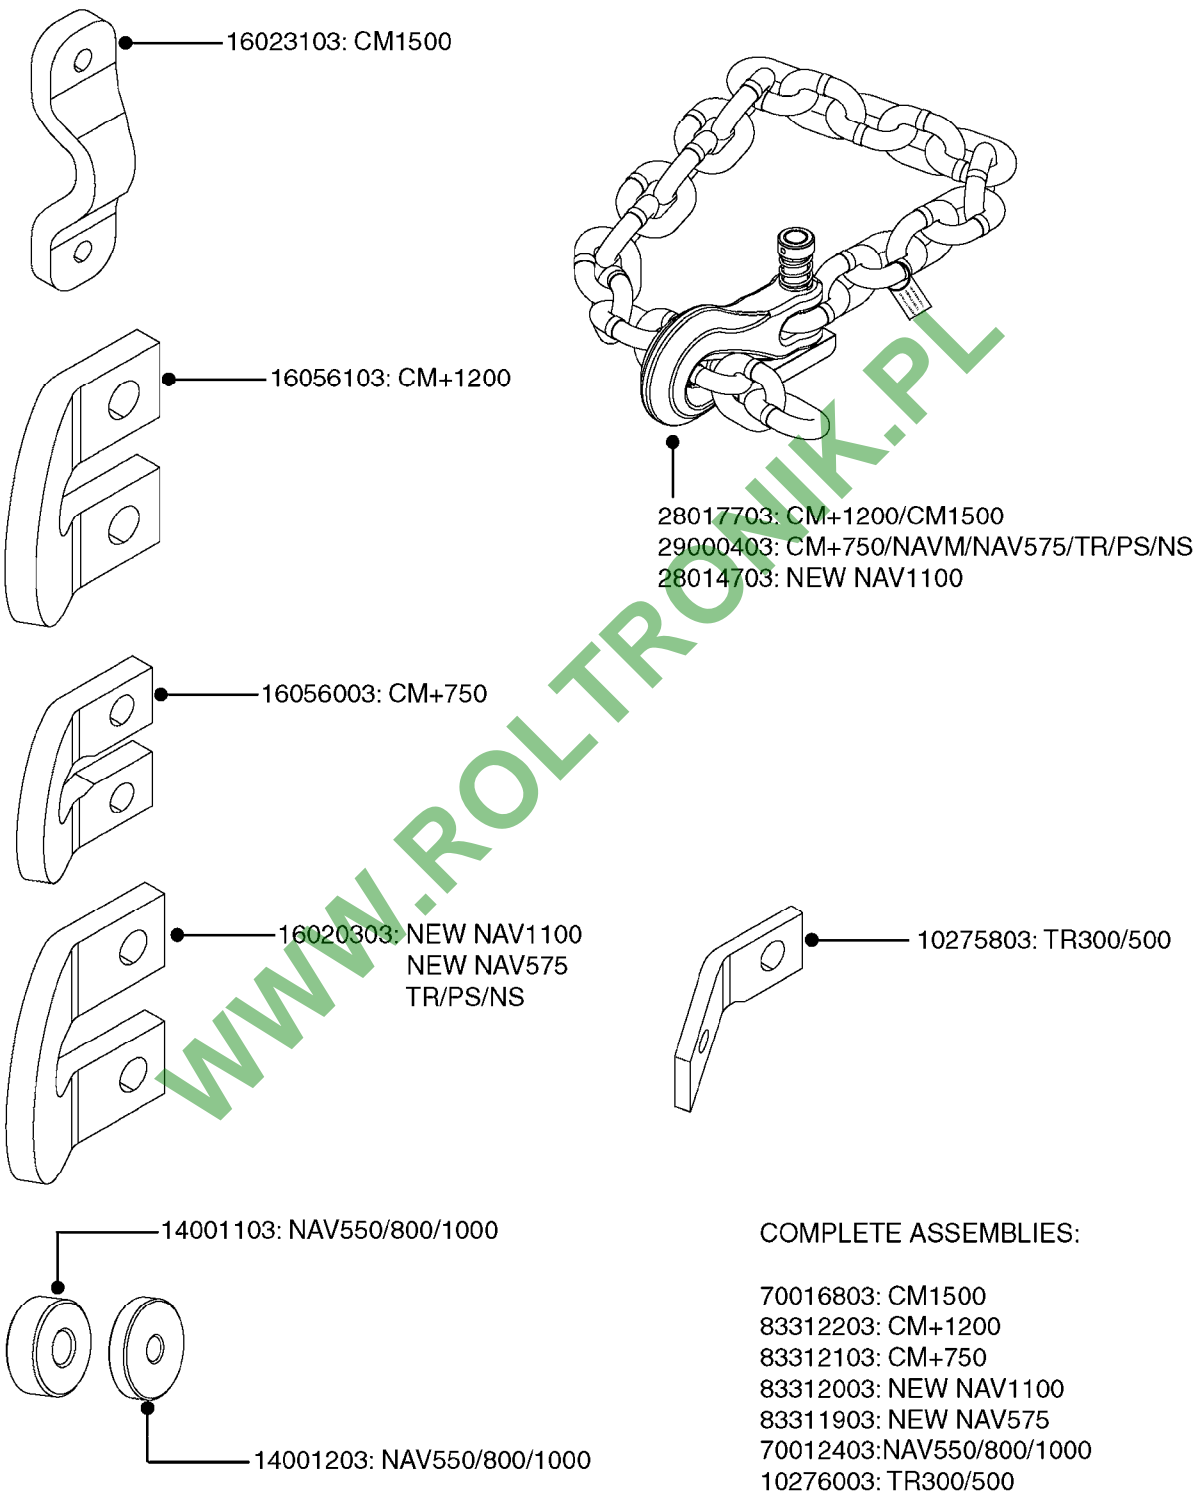

K0770

SAFETY CHAINS
K0770-HIN, 01:01:16

Page 1

Date 16.03.2016 11:48

parts-n°	order qty	description
10275803	1	CHAIN BKT. FOR TR300/500/TX650
10276003	1	SAFETY CHAIN KIT TR300/500
14001103	1	MOUNTING HUB F. SAFETY CHAIN
14001203	1	MNT WASHER F. SAFE CHAIN KIT
16020303	1	SAFETY CHAIN MNT.BRKT.30,400LB
16023103	1	SAFETY CHAIN MNT.BRKT.40,500LB
16056003	1	SAFETY CHAIN MNT.BRKT.16100 lb
16056103	1	SAFETY CHAIN MNT.BRKT.40500 lb
28014703	1	SAFETY CHAIN 30,400LBS CERT.
28017703	1	SAFETY CHAIN 40,500LBS CERT.
29000403	1	SAFETY CHAIN CERT 16100LB
70012403	1	*SAFETY CHAIN KIT 16100LB NAV
70016803	1	SAFETY CHAIN KIT CM1500
83311903	1	SAFTY CHAIN KIT 575 NAV.
83312003	1	SAFETY CHAIN KIT 1100 NAV.
83312103	1	SAFETY CHAIN KIT CM+750
83312203	1	SAFETY CHAIN KIT CM+1200

WWW.ROLTRONIK.PL