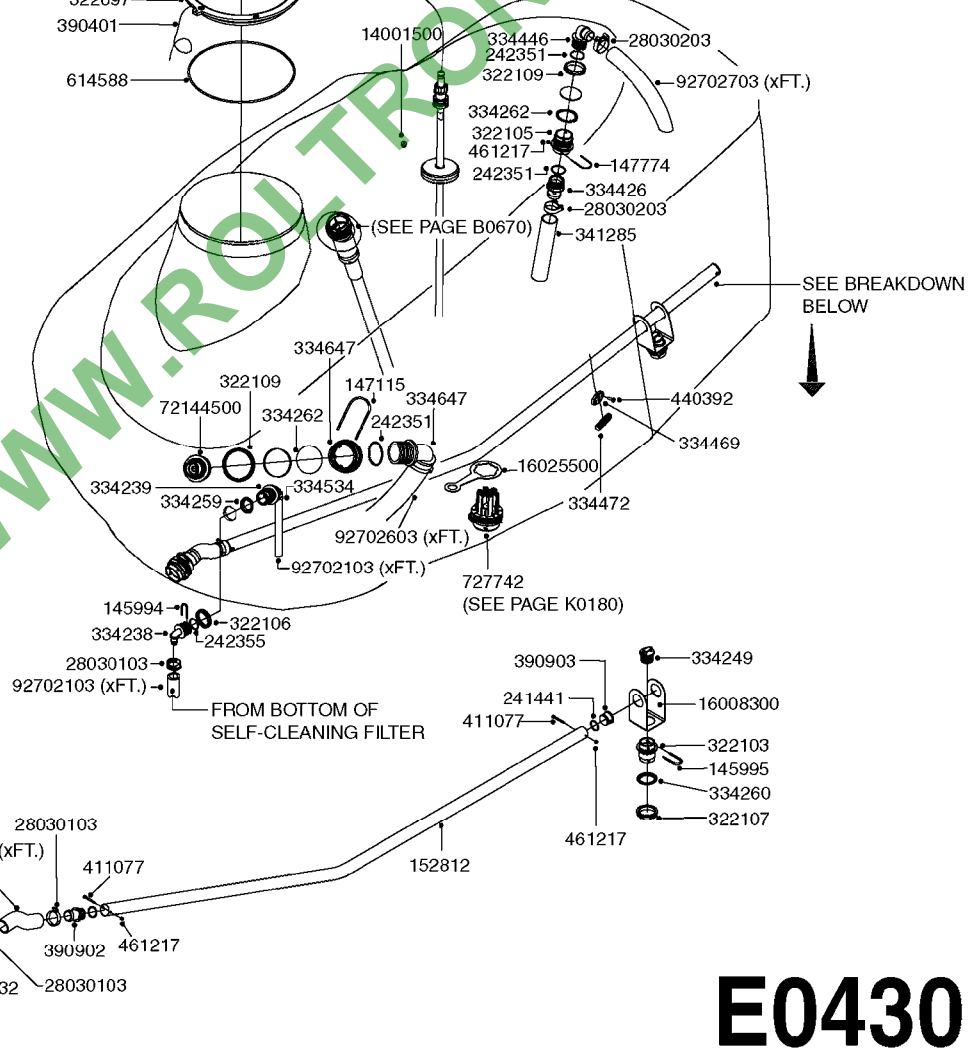

SIGHT GAUGE (SEE PAGE K0780)