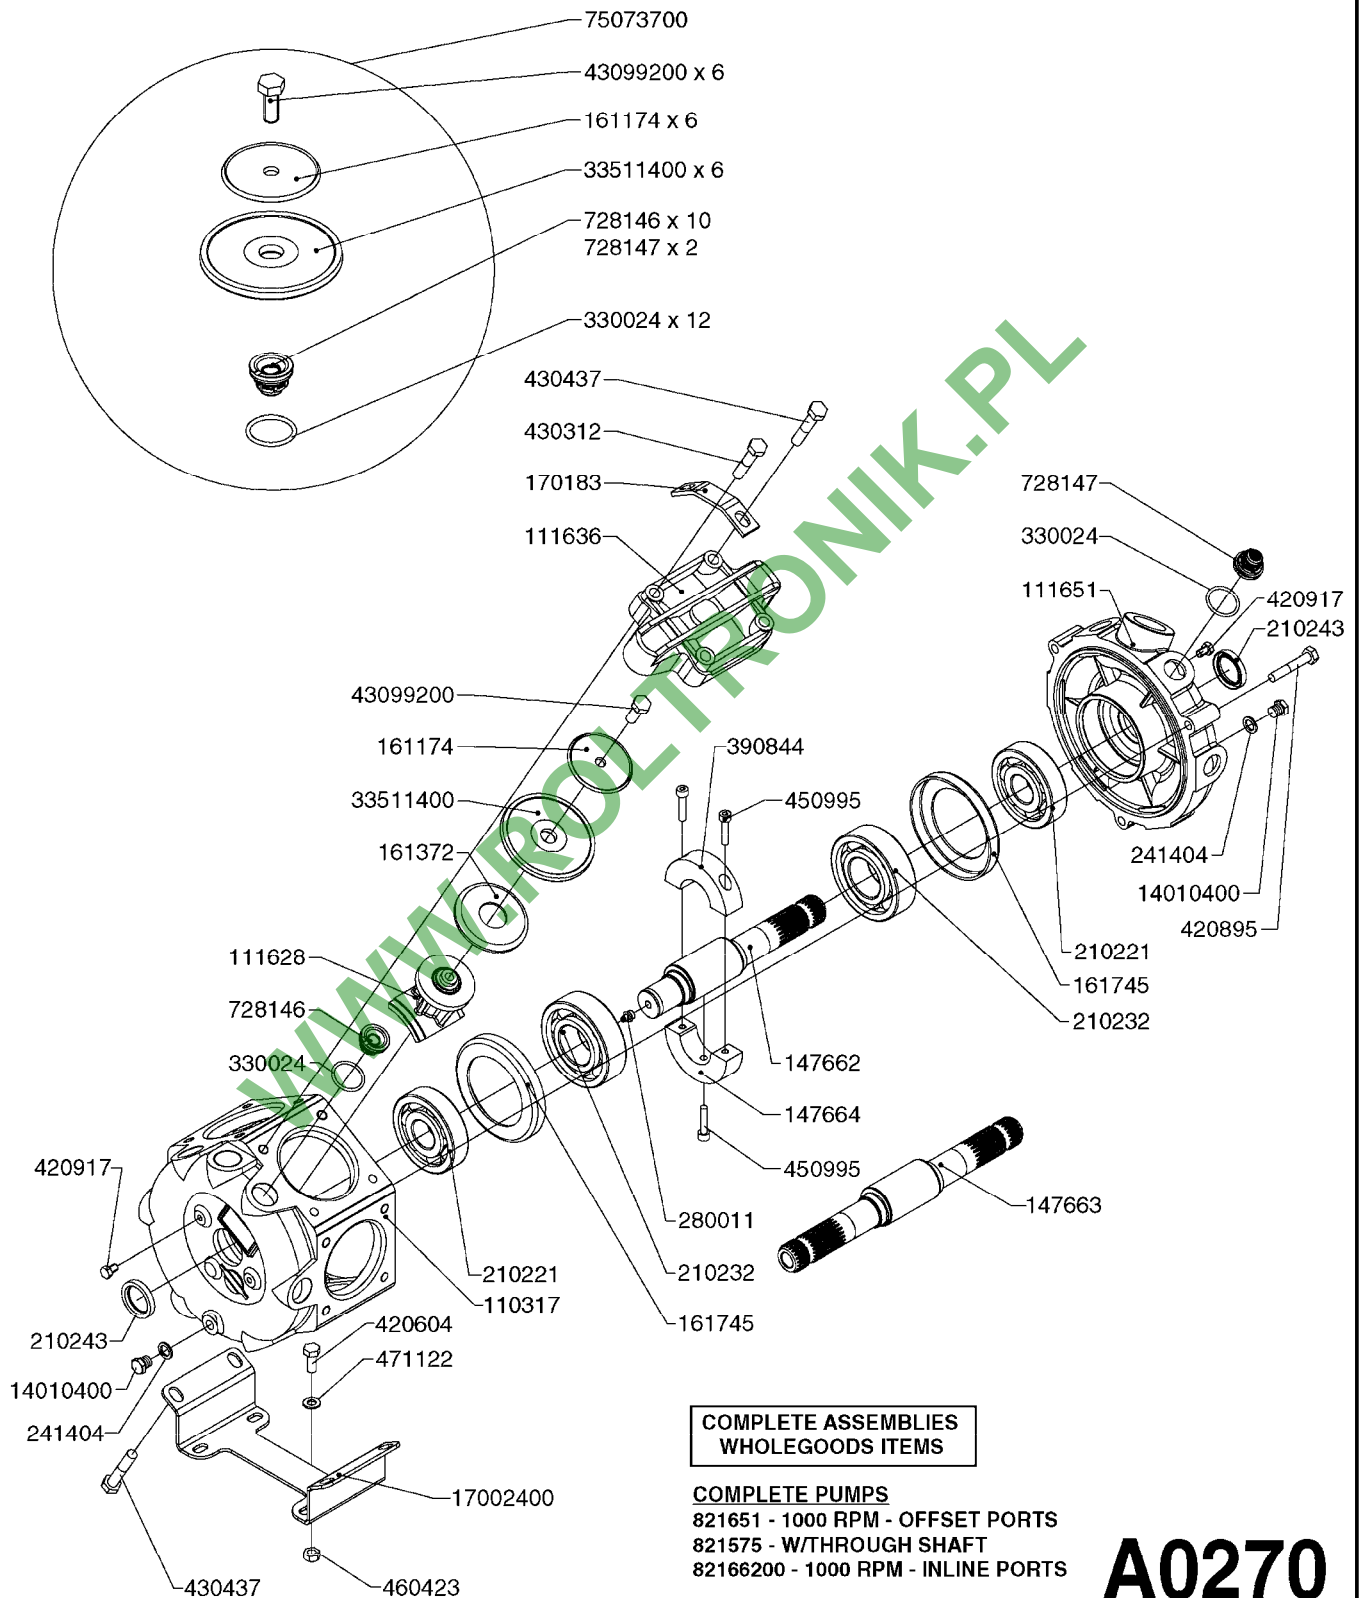

PUMP - 363/1000 RPM W/MOUNTING
A0270-HIN, 01:01:16

Page 1

Date 16.03.2016 11:46

parts-n°	order qty	description
110317	1	PUMP CASING MODEL 360/361 PNTD
111628	1	CONNECTING ROD 363/5.5 PUMP
111636	1	VALVE COVER 363 HEAVY DUTY
111651	1	CASTING F.363 1.5" PUMP(FRONT)
147662	1	CRANK SHAFT F.363/463-5.5MM
147663	1	CRANK SHAFT 363/463-5.5 THROUG
147664	1	COUNTERBALANCE 363/463 WEIGHT
161174	1	DIAPHRAGM DISC SS 361/363/364 PUMP
161372	1	DIAPHRAGM BACKING DISC,320-361
161745	1	METAL SPACER F.363/463
170183	1	LIFT STRAP F.PUMP 360/361/462
210221	1	BEARING BALL 6407
210232	1	BEARING BALL 6310
210243	1	SEAL OIL 35 X 47 X 7
241404	1	DOWTY SEAL 1/4"
280011	1	GREASE NIPPLE 3/8' SAE H TR
330024	1	O-RING D41,1/D34.5 X 3,5
390844	1	COUNTERBALANCE 363/463 POM
420604	1	BOLT HEX 8.8 DEL M10X25 FT DIN933
420895	1	BOLT HEX 8.8 RAW M10X60
420917	1	BOLT HEX 8.8 RAW M8X12 FT
430312	1	BOLT HEX 8.8 RAW M12X60
430437	1	BOLT HEX 8.8 RAW M12X65
450995	1	BOLT ALLEN M8X30 DIN 912 RAW
460423	1	NUT HEX M10X1.5 LOCK
471122	1	WASHER, M10, Ø20/10.5X 2.0, SS
728146	1	VALVE FOR 361(726890/707932)
728147	1	VALVE FOR 361 WHITE WITH HOLE
821575	1	PUMP 363/5.5 THROUGH SHAFT
821651	1	PUMP 363/5.5/1000 OSP
14010400	1	PLUG 1/4" BSP
17002400	1	FOOT F/363 PUMP (PAINTED)
33511400	1	DIAPHRAGM PUMP 361/361/363/364 PUR
43099200	1	BOLT HEX SS M12 X 30 DIN933 A4
75073700	1	PUMP KIT 361/363 "06"
82166200	1	PUMP 363/5.5 1.5"SUC 1000RPM