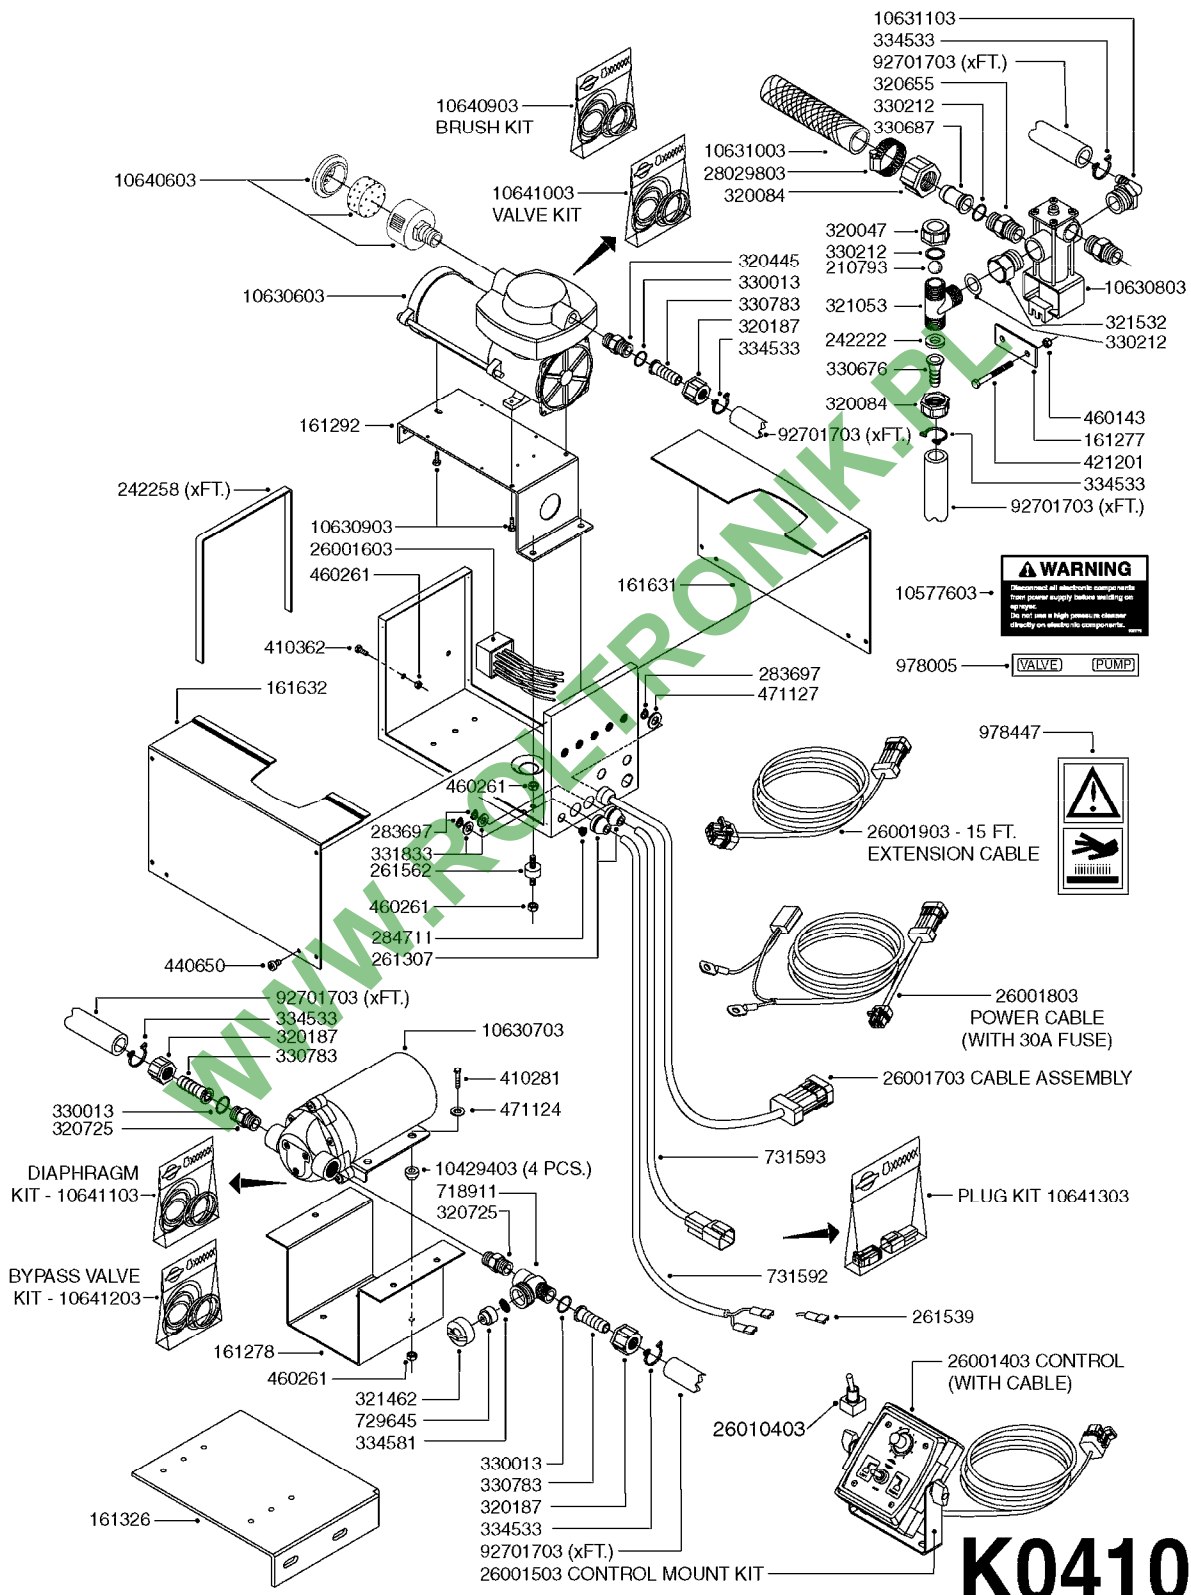

K0410

parts-n°	order qty	description
161277	1	FLATBAR
161278	1	SHEILD F. SHURFLO PUMP
161292	1	MOUNT PLATE F.THOMAS COMPRESSO
161326	1	MOUNT BKT. F. FOAM COMP.BOX 98
161631	1	COVER W/O LIP H.C.FOAM COMP.
161632	1	COVER W/LIP H.C.FOAM COMP.
210793	1	BALL F.SCF
242222	1	GASKET 19.0 X 10.0 X 3.3 EPDM
242258	1	TRIM 3X10 SELF ADHESIVE 0012"
261307	1	GROMMET 7-10 BLACK
261539	1	SPADE F.ELEC CONNEX BLUE INSUL
261562	1	RUBBER DAMPER 2XM6X25
283697	1	TIESTRAP 200MM
284711	1	PLUG F.DRILLED HOLE D11MM
320047	1	FITT.DK CAPNUT 1/2" BSP
320084	1	FITT.DK NUT 1/2" BSP
320187	1	FITT.DK CAP 3/8" BSP BLACK
320445	1	FITT.DK HN 1/4"X3/8" BSP
320655	1	FITT.DK HN 1/2"-1/2" BSP
320725	1	FITT.DK NIPPLE 3/8"-3/8" BSP
321053	1	FITT.DK TEE 1/2 X1/2 X1/2" BSP
321462	1	CAP F.NO-DRIP ASSY.
321532	1	FITT.DK REDUC 3/4' X 1/2' BSP
330013	1	O-RING D15/D10X2.5 F.3/8"NUT
330212	1	O-RING D19/D14X2.4 F.1/2"NUT
330676	1	FITT.DK HB 3/8" F. 1/2" NUT
330687	1	FITT.DK HB 1/2" F. 1/2" NUT
330783	1	FITT.DK HB 3/8"F.3/8" NUT
331833	1	VALVE FLAP RY-2
334533	1	CLAMP HOSE PLASTIC 3/8"
334581	1	DIAPHRAGM, NO-DRIP alt 241371
410281	1	BOLT HEX 8.8 DEL M6X25 DIN933 A2
410362	1	BOLT HEX 8.8 SS M6X20 FT
421201	1	BOLT HEX 8.8 DEL M8X70
440650	1	SCREW 3.5x13 STAINLESS
460143	1	NUT HEX M8 LOCK A2 DIN985
460261	1	NUT HEX M6X1 LOCK A2 DIN985
471124	1	WASHER, M6, Ø18/ 6.4X 1.6, SS
471127	1	WASHER, M12, Ø24/13.0X 2.5, SS
718911	1	VALVE (SAFETY) F.MARKER
729645	1	NON-DRIP SPRING ASSY.GREEN 10
731592	1	CABLE ASSY 2 WIRE F.HC FOAM MK
731593	1	CABLE ASSY W.PLUG HC FOAM MKR
978005	1	DECAL 'VALVE PUMP'
978447	1	DECAL HOT SURFACE
10429403	1	GROMMET SET OF 4 F.FLOJET
10577603	1	DECAL 'DO NOT WELD' H.P. ENG.
10630603	1	COMPRESSOR THOMAS F HIGH CAP
10630703	1	PUMP FLOJET F. HIGH CAP. FOAM
10630803	1	VALVE SOLENOID S.S. F.HIGH CAP
10630903	1	SCREW MACH.HEX Ø8-32X3/8" ZINC
10631003	1	HOSE R X CLEAR BRAID.X 1/2 12"
10631103	1	FITT.PO.EL.3/4"MPTX3/8"HB
10640603	1	FILTER KIT COMP. F.THOMAS COMP
10640903	1	BRUSH KIT F. THOMAS COMPRESSOR
10641003	1	VALVE KIT F. THOMAS COMPRESSOR
10641103	1	DIAPHRAGM KIT F.SHURFLO PUMP
10641203	1	BYPASS VALVE KIT F.SHURFLO PMP
10641303	1	PLUG KIT 2 PIN DEUTSCH COMP.
26001403	1	HC FOAM MARKR CONSOLE VS3.0.00
26001503	1	HC FOAM MARKER CONSOLE MT.KIT