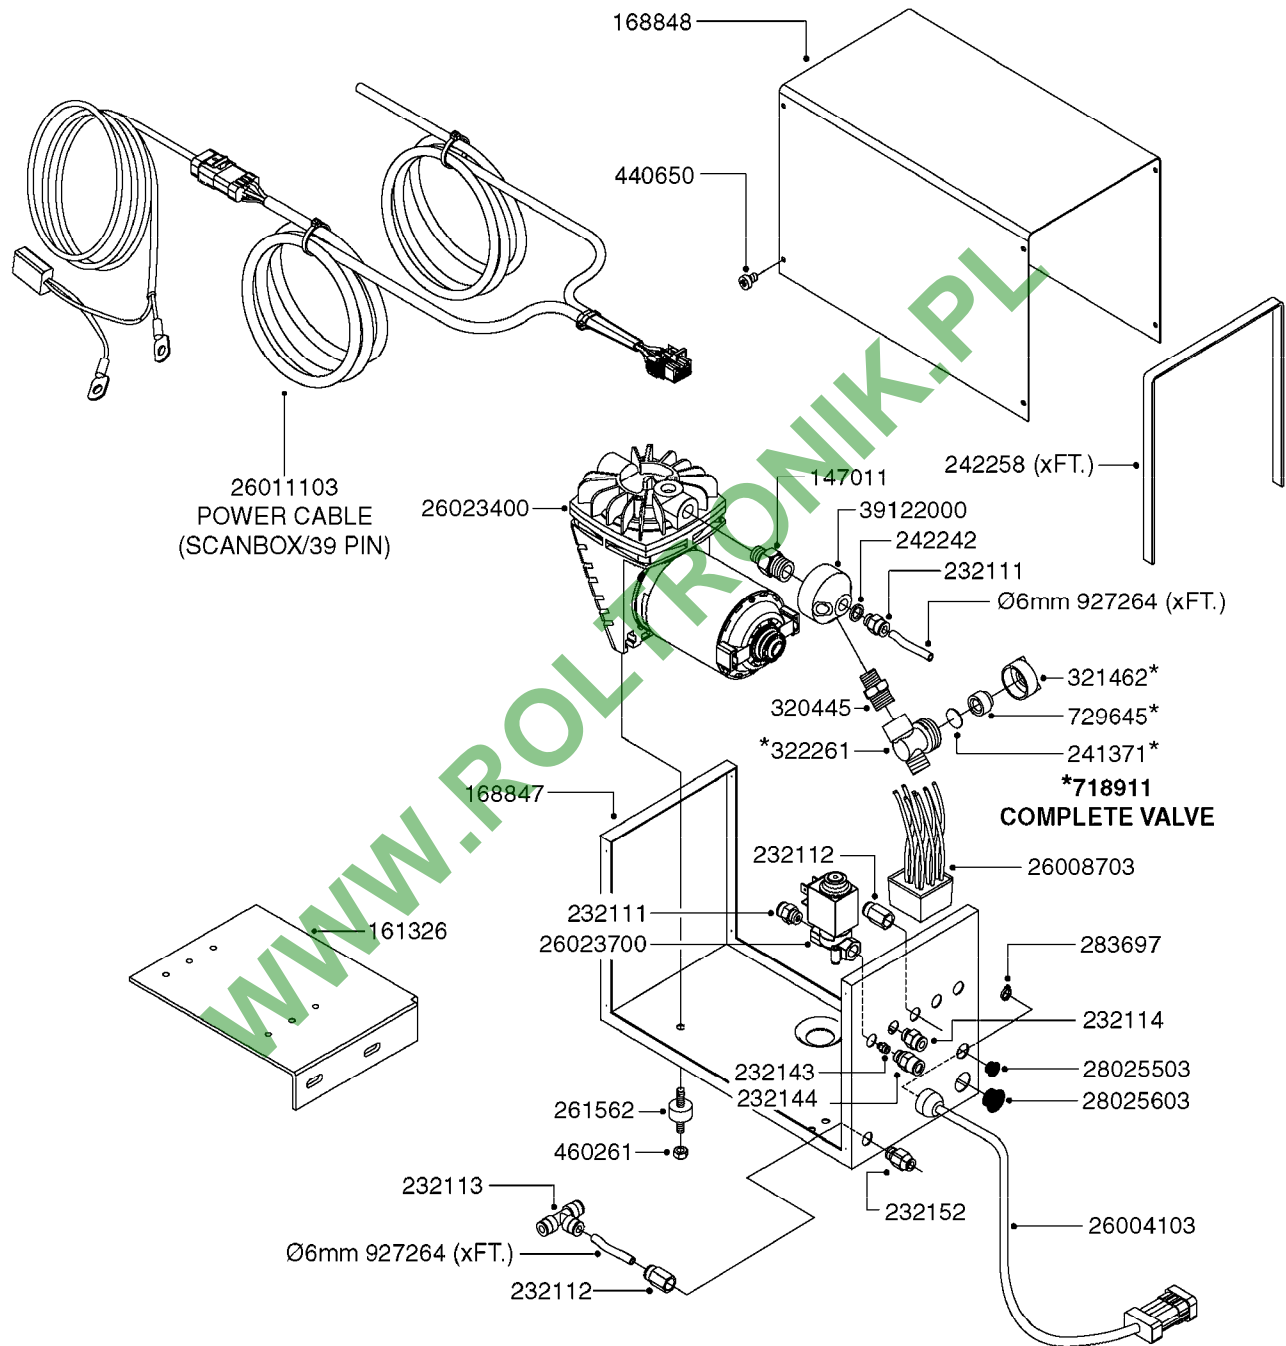

WWW.ROLTRONIK.PL

K0390

*Ø8mm 927306 (xFT.)
*Ø10mm 927330 (xFT.)

70019403 - COMPLETE ASSEMBLY

parts-n°	order qty	description
147011	1	HEX NIPPLE 3/8'X1/4'BSP BRASS
161326	1	MOUNT BKT. F. FOAM COMP.BOX 98
168847	1	ENCLOSURE LOWER F.MARKER
168848	1	COVER F. FOAM MARKER
210796	1	BEARING BALL D22/D8 X 7 608ZZ
210806	1	BEARING BALL D40/D17X12MM
220803	1	VALVE F. COMPRESSOR
232111	1	QUICK COUPLER 6MM X 1/8 EXT.
232112	1	QUICK COUPLER 6MM 1/8 INT.
232113	1	QUICK COUPLER 6MM T-PIECE
232114	1	COUPLER 1/8" THREADX8MM HOSE
232143	1	REDUCER 1/4'INT-1/8'EXT
232144	1	QUICK COUPLER 10MM X 1/4 EXT
232152	1	QUICK COUPLER 8MMX1/8 EXT.LONG
241371	1	DIAPHRAGM, NO-DRIP alt 241371
242242	1	O-RING F.AIR HOSE FITTING
242258	1	TRIM 3X10 SELF ADHESIVE 0012"
242284	1	HEAD GASKET F. COMPRESSOR
242285	1	DIAPHRAGM F. F/M COMP.
261455	1	BRUSH KIT-FOAM MARKER MOTOR
261562	1	RUBBER DAMPER 2XM6X25
283697	1	TIESTRAP 200MM
284564	1	PLATE F.COMPRESSOR HEAD
284565	1	PLATE F.COMPRESSOR HEAD
284643	1	COMPRESSOR HEAD F.FOAM MARKER
284665	1	CONNECTING ROD F.COMPRESSOR
284980	1	FLANGE REAR F. F.M.COMPRESSOR
320445	1	FITT.DK HN 1/4"X3/8" BSP
321462	1	CAP F.NO-DRIP ASSY.
322261	1	HOUSING F.SAFETY VALVE 3/8"
440650	1	SCREW 3.5x13 STAINLESS
460261	1	NUT HEX M6X1 LOCK A2 DIN985
729645	1	NON-DRIP SPRING ASSY.GREEN 10
927264	1	HOSE R X PE D6/D4 X 0012"
927306	1	HOSE R X PE D8/D6 X 0012"BLACK
927330	1	HOSE R X PE D10/D8 X 012"BLACK
10518703	1	SNAP-RING OUTER 8X1
21002103	1	BEARING, 6200 2ZJEM (SKF)
26001403	1	HC FOAM MARKR CONSOLE VS3.0.00
26001503	1	HC FOAM MARKER CONSOLE MT.KIT
26001803	1	POWER CABLE
26001903	1	15' 7-PIN EXTENSION CABLE
26004103	1	FOAM MARKER CNTRL MOD CABL STD
26008703	1	FOAM MARKER CONTROL SCII
26010403	1	TOGGLE SWITCH MICRO-TRAK F.M.
26023700	1	SOLENOID VAL 12V 1/8' FLO '07
28025503	1	PLUG F.DRILLED HOLE 1/2"
28025603	1	PLUG F.DRILLED HOLE 3/4"
39122000	1	DISTR.HOUSING F.FOAM MARKER'07
70019403	1	FOAM MARKER COMPRESSOR KIT STD