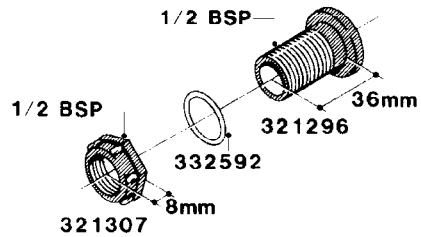

L0060

FITTINGS - BULKHEAD
L0060-HIN, 01:01:16

Page 1

Date 16.03.2016 11:48

parts-n°	order qty	description
141046	1	NUT 3/8" BSP
141341	1	NUT 1/4' BSP
240284	1	O-RING D82,5/75 X 3,5
320456	1	FITT.DK BULKHEAD 1"BSP DOUBLE
320467	1	FITT.DK BULKHEAD 1"BSP SINGLE
320471	1	FITT.DK NUT 1" BSP JAMB
320541	1	FITT.DK BULKHEAD 2-1/2'BSP SIN
320552	1	FITT.DK NUT 2-1/2' BSP JAMB
320644	1	FITT.DK ELB.3/4"HB X 1" BSP
320784	1	FITT.DK CAP 1-1/2" BSP
320795	1	FITT.DK NUT 1-1/2" BSP JAMB
320935	1	FITT.DK BULKHEAD 1/4' BSP SING
320946	1	FITT.DK BULKHEAD 3/8' BSP SING
321296	1	FITT.DK BULKHEAD 1/2" BSP SING
321307	1	FITT.DK NUT 1/2" BSP JAMB
321333	1	FITT.DK BULK 1-1/2" X 1"F BSP
330061	1	O-RING D16/D11X2,5
330072	1	O-RING D53.5/D45.5X4
330212	1	O-RING D19/D14X2.4 F.1/2"NUT
332577	1	O-RING D38/D30X4 F.1" PUR.
332592	1	O-RING D26/D20X3

WWW.ROLTRONIK.PL