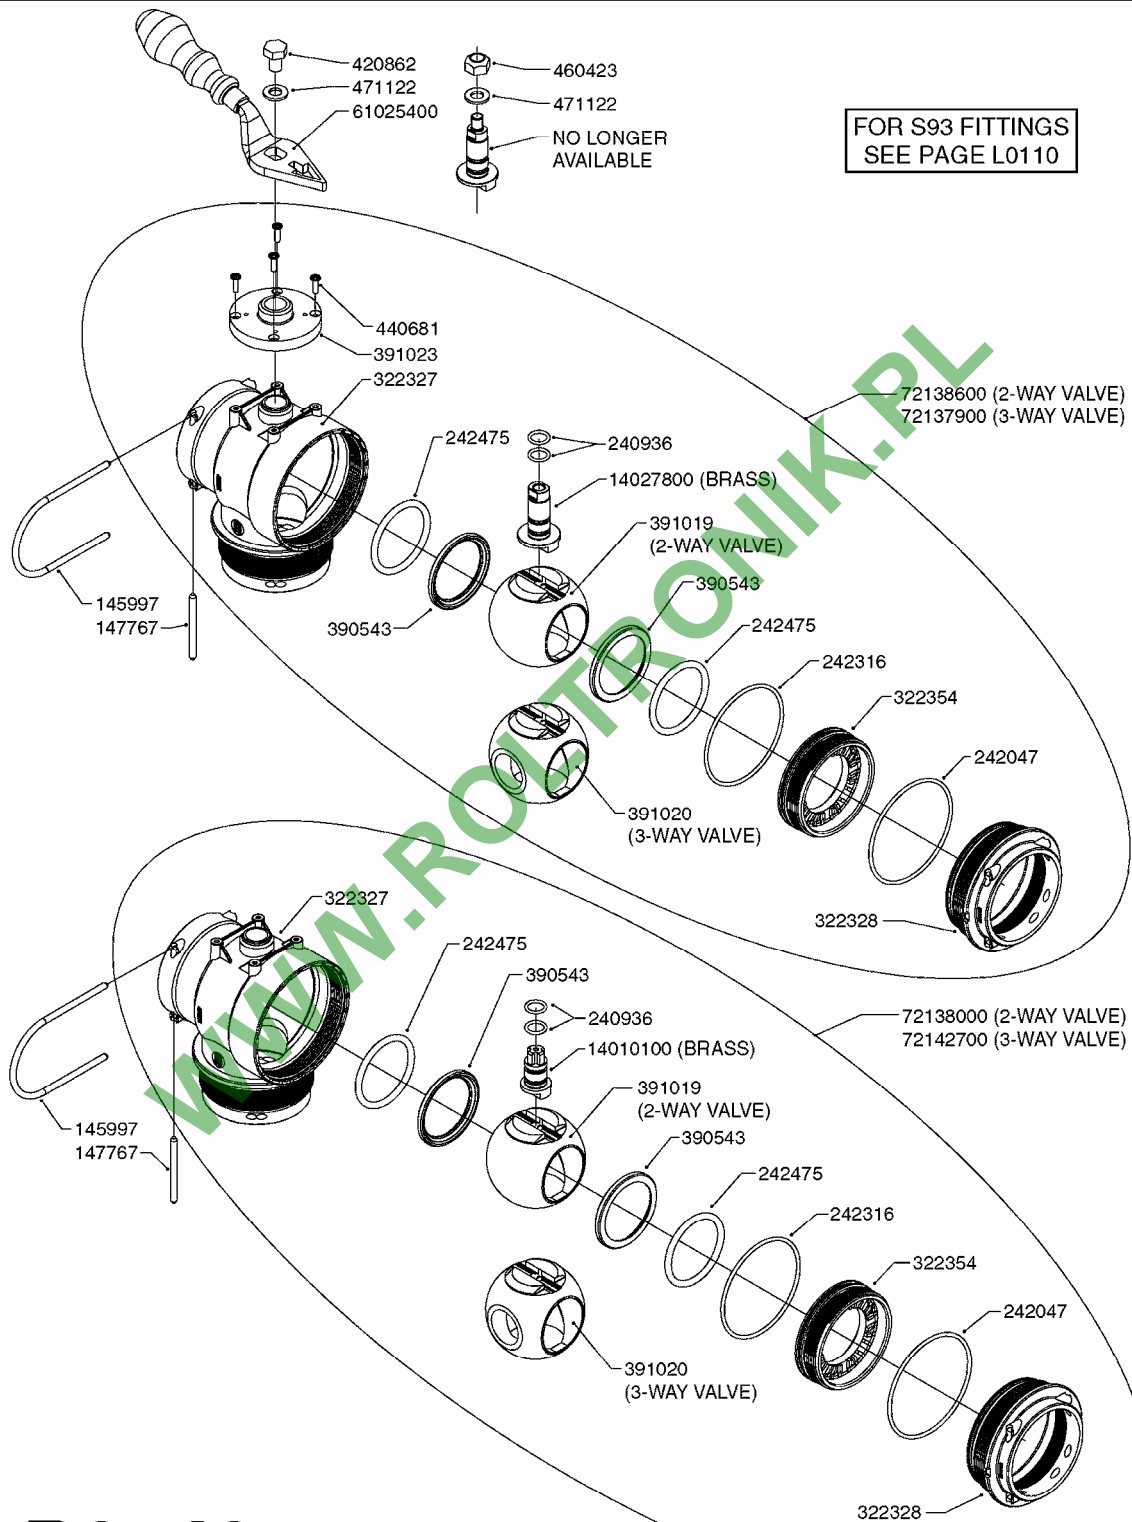

B0540

SMART VALVE-S93 MANIFOLD VALVE
B0540-HIN, 01:01:16

Page 1

Date 16.03.2016 11:47

parts-n°	order qty	description
145997	1	FITT.DK S-93 FORK
147767	1	PIN 5Ø X 60 S-93 DOUBLE CLAMP
240936	1	O-RING D13.3X2.4 NITRIL
242047	1	O-RING 89.5 X 3.0 VITON
242316	1	O-RING D84.5X3.0 NITRIL
242475	1	O'RING D56.52x5.33 SH70-VITON
322327	1	HOUSING, VALVE, S93, 220 PSI
322328	1	END CAP F.VALVE S-93
322354	1	THRUST PLATE F.3-WAY VALVES-93
390543	1	SEAT F.BALL 3-WAY VALVE S-93
391019	1	BALL F.2 WAY S93 SMART VALVE
391020	1	BALL F.3 WAY S93 SMART VALVE
391023	1	SMART VALVE MOUNTING BRACKET
420862	1	BOLT HEX 8.8 DEL M10X16 FT
440681	1	SCREW F. PLASTIC 4MM X 14LG SS
460423	1	NUT HEX M10X1.5 LOCK
471122	1	WASHER, M10, Ø20/10.5X 2.0, SS
14010100	1	SPINDLE F.SMART VALVE S-93
14027800	1	SPINDLE F.SMART VALVE S-93
61025400	1	HANDLE SMART VALVE
72137900	1	VALVE S93 "V1" SMART VALVE
72138000	1	VALVE S93 "V2" SMART VALVE
72138600	1	VALVE S93 "V3" SMART VALVE
72142700	1	VALVE S93 "V4" SMART VALVE

WWW.ROLTRONIK.PL