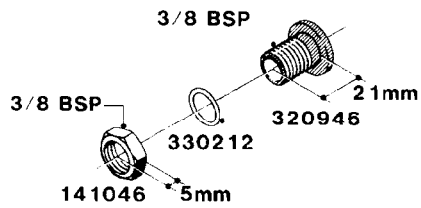

L0060

FITTINGS - BULKHEAD
L0060-HIN, 01:01:16

Page 1

Date 16.03.2016 11:48

parts-n°	order qty	description
141046	1	NUT 3/8" BSP
141341	1	NUT 1/4' BSP
240284	1	O-RING D82,5/75 X 3,5
320456	1	FITT.DK BULKHEAD 1"BSP DOUBLE
320467	1	FITT.DK BULKHEAD 1"BSP SINGLE
320471	1	FITT.DK NUT 1" BSP JAMB
320541	1	FITT.DK BULKHEAD 2-1/2'BSP SIN
320552	1	FITT.DK NUT 2-1/2' BSP JAMB
320644	1	FITT.DK ELB.3/4"HB X 1" BSP
320784	1	FITT.DK CAP 1-1/2" BSP
320795	1	FITT.DK NUT 1-1/2" BSP JAMB
320935	1	FITT.DK BULKHEAD 1/4' BSP SING
320946	1	FITT.DK BULKHEAD 3/8' BSP SING
321296	1	FITT.DK BULKHEAD 1/2" BSP SING
321307	1	FITT.DK NUT 1/2" BSP JAMB
321333	1	FITT.DK BULK 1-1/2" X 1"F BSP
330061	1	O-RING D16/D11X2,5
330072	1	O-RING D53.5/D45.5X4
330212	1	O-RING D19/D14X2.4 F.1/2"NUT
332577	1	O-RING D38/D30X4 F.1" PUR.
332592	1	O-RING D26/D20X3

WWW.ROLTRONIK.PL