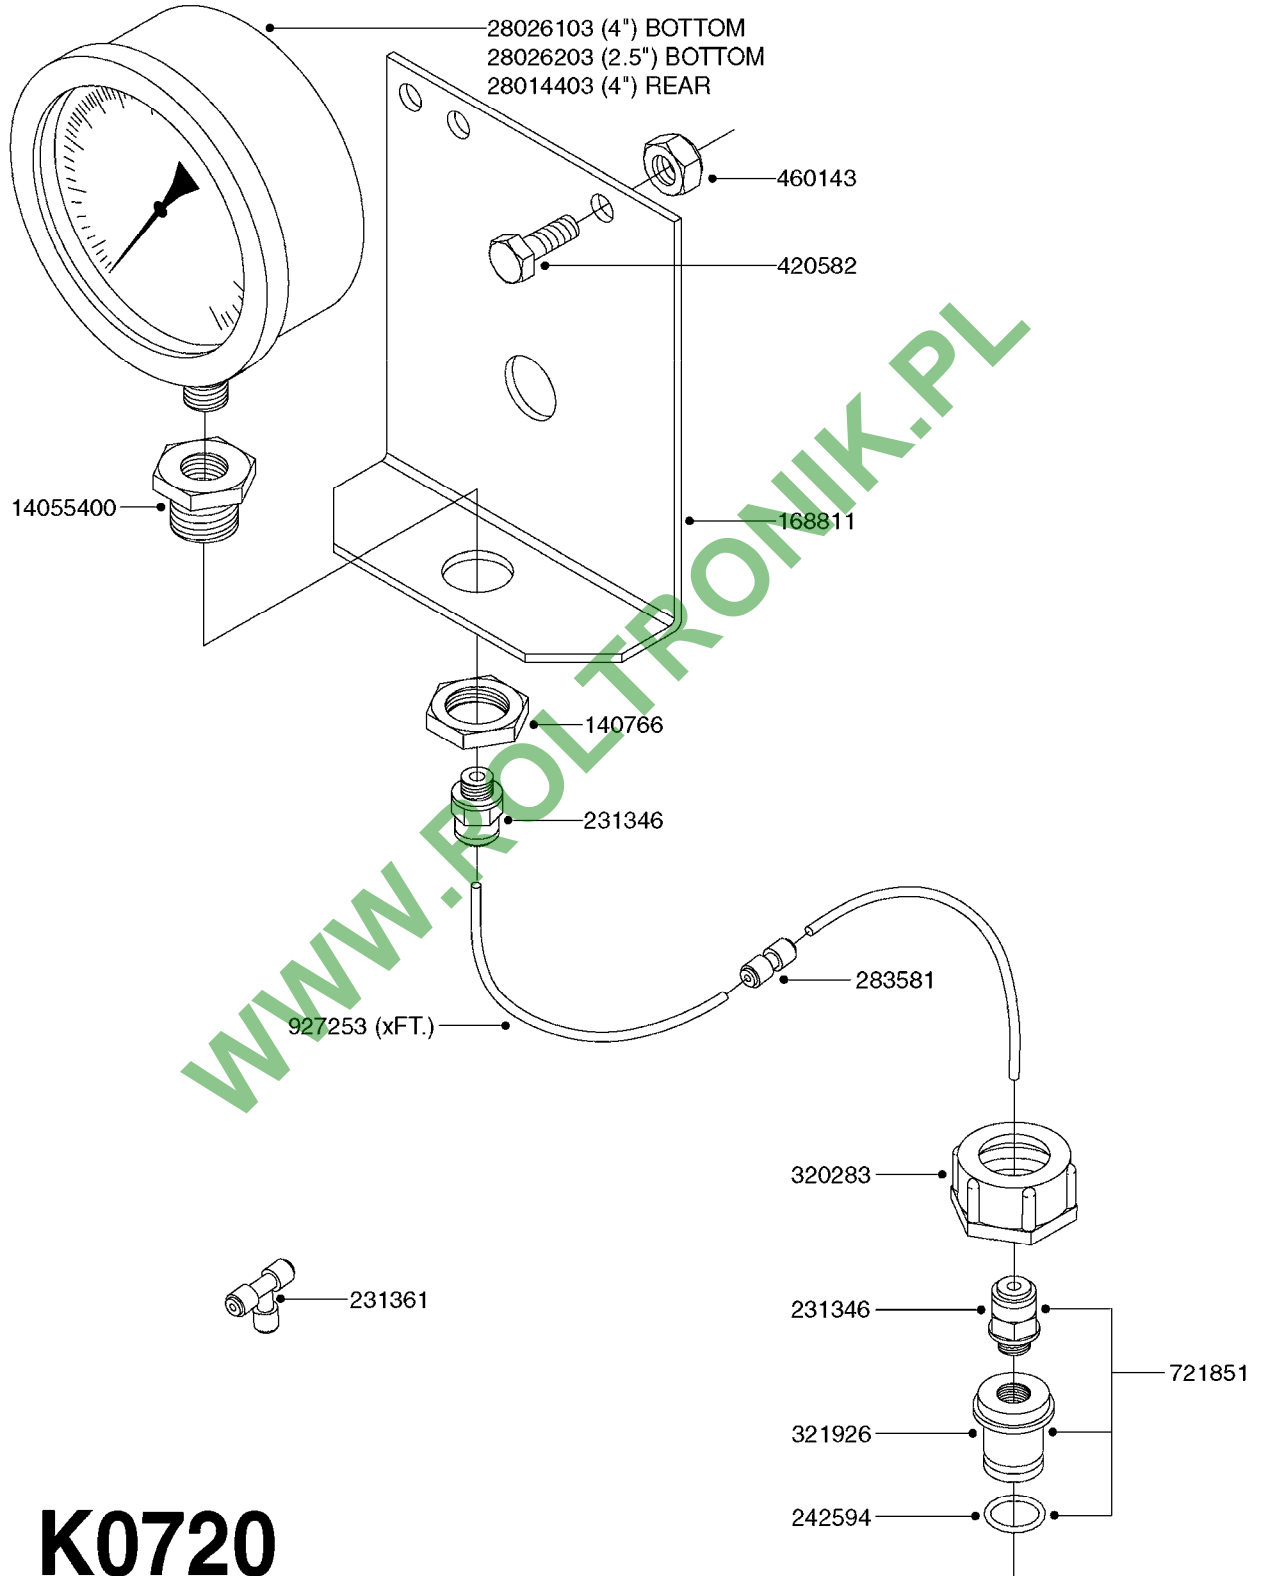

REMOTE GAUGE - TWIN/COMMANDER
K0720-HIN, 01:01:16

Page 1

Date 16.03.2016 11:47

parts-n°	order qty	description
140766	1	NUT 1/2" BSP
168811	1	MOUNT BKT.F.PRESSURE GAUGE
231346	1	QUICK COUPLER 1/8"BSP X 4 MM
231361	1	QUICK COUPLER T/04
242594	1	O-RING D14 X 1.78 SCH.70-EPDM
283581	1	HOSE CONNECTOR STR. F.4MM PE
320283	1	FITT.DK NUT 3/4"BSP
321926	1	FITT.DK REDUC 1/8"BSP F.3/4"N
420582	1	BOLT HEX 8.8 DEL M8X20 FT A2
460143	1	NUT HEX M8 LOCK A2 DIN985
721851	1	SCREW PLUG W/QUICK FIT
927253	1	AIR HOSE, DIAMETER 4MM
14055400	1	FITT.DK REDUC 1/2"x1/8"x1/4"BS
28014403	1	GAUGE 4"BR REAR PSI200
28026103	1	GAUGE 200PSI/BR, 4", 1/4"BSP-BTM
28026203	1	GAUGE 200PSI/BR, 2.5"1/4BSP-BTM

WWW.ROLTRONIK.PL