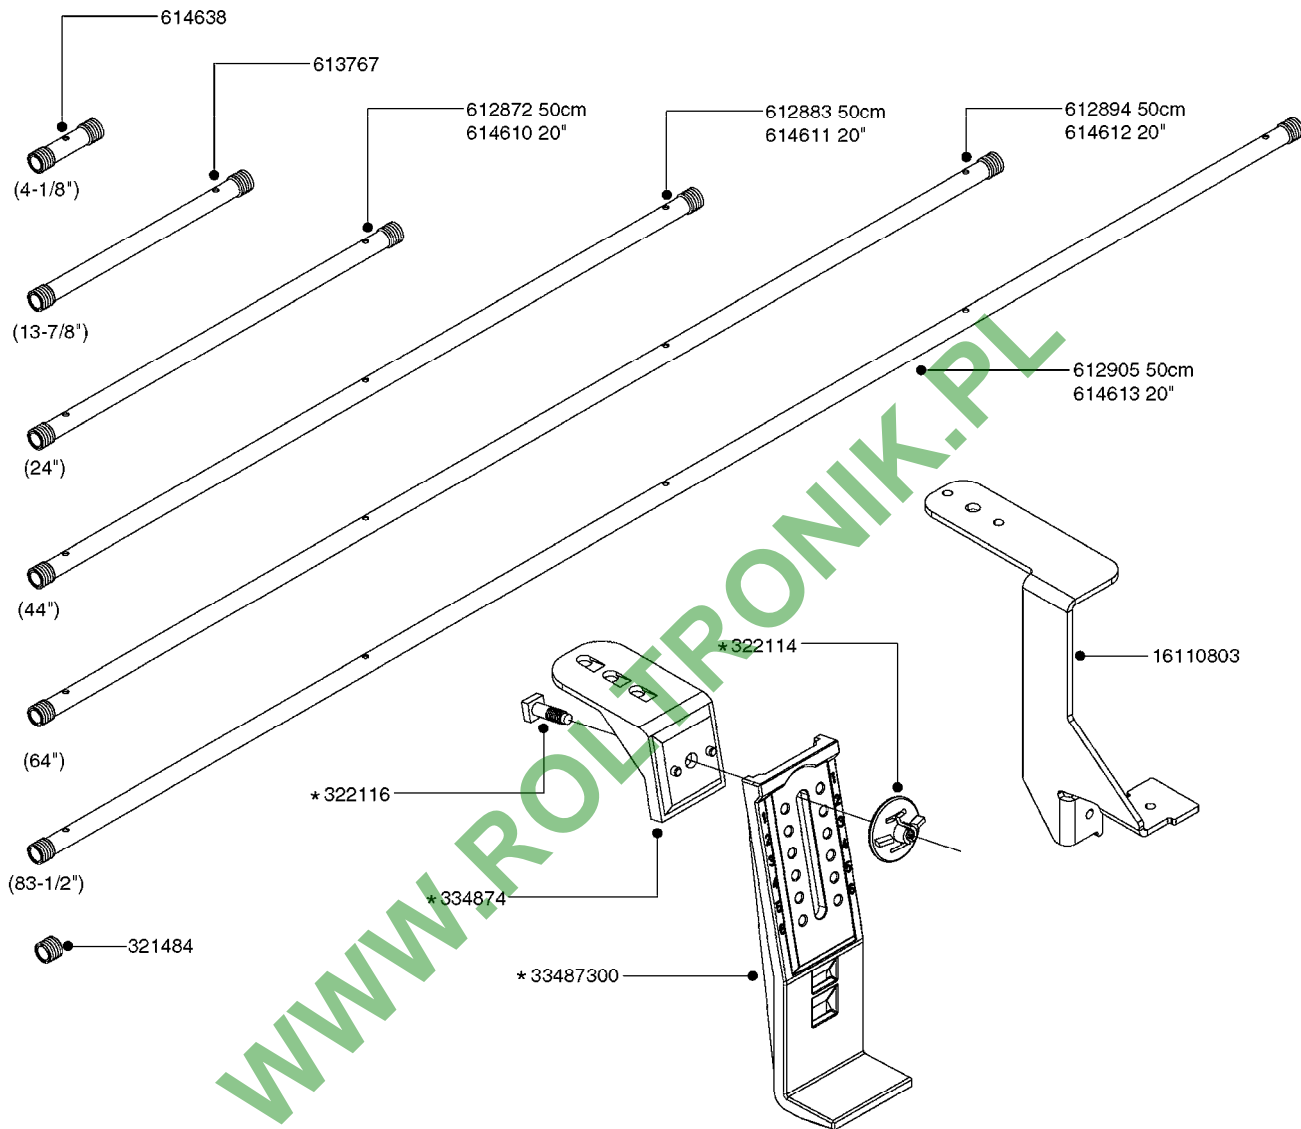

*741685 - BAG OF 5 COMPLETE
*741688 - BAG OF 10 COMPLETE

	STAINLESS CLAMPS AND INSULATOR	
	100X60MM - 741778 BAG OF 10	
	80X60MM - 741741 BAG OF 10	80X60MM - 741738 BAG OF 5
	50X50MM - 741737 BAG OF 10	50X50MM - 741734 BAG OF 5
	50X30MM - 741733 BAG OF 10	50X30MM - 741730 BAG OF 5

BLANK TUBES: 614647 - 23-3/4" 614648 - 43-1/4" 614649 - 63" 614650 - 82-1/2"	DIMPLED TUBES: 615468 - 24-1/2" 615471 - 64" 615469 - 44" 615472 - 74-1/4" 615470 - 54-1/8" 615473 - 92"

D1110