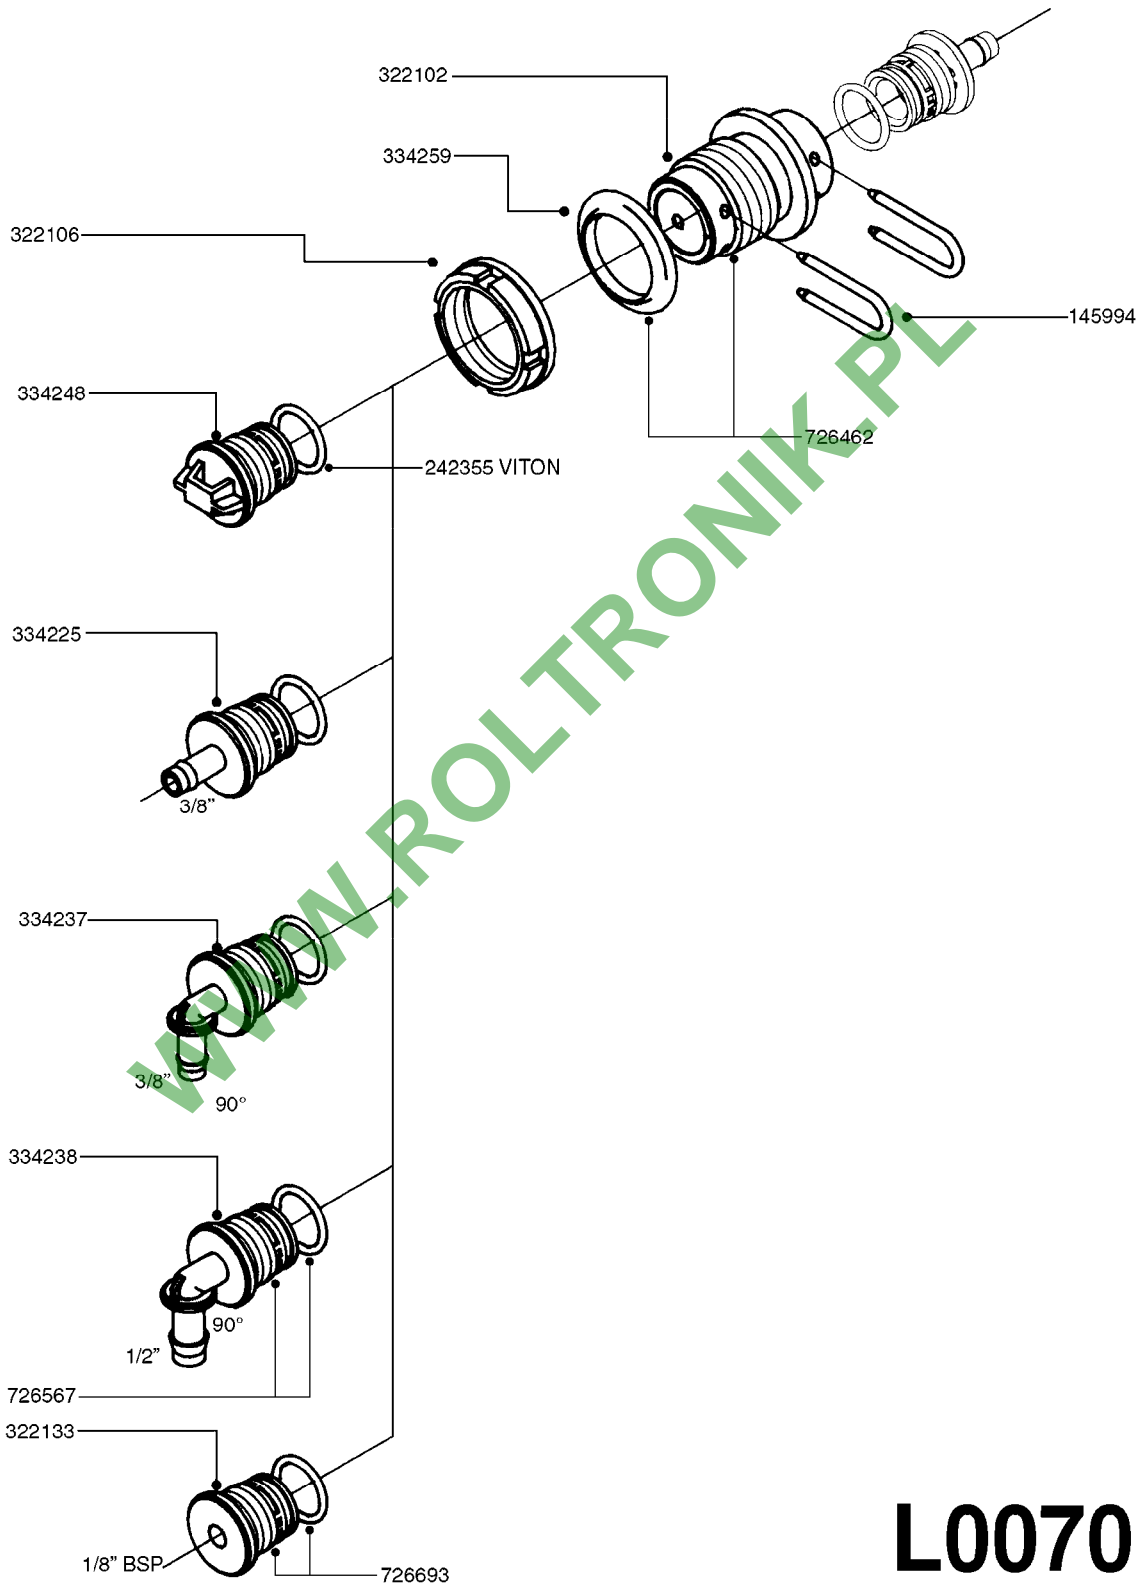

L0070

FITTINGS - S-40
L0070-HIN, 01:01:16

Page 1

Date 16.03.2016 11:48

parts-n°	order qty	description
145994	1	FITT.DK S-40 FORK
242355	1	O-RING D19.2X3.0 VITON F.S-40
322102	1	FITT.DK S-40 BULKHEAD
322106	1	FITT.DK S-40 BULKHEAD NUT
322133	1	FITT.DK S-40 PLUG W 1/8 THREAD
334225	1	FITT.DK S-40 STR.3/8'
334237	1	FITT.DK S-40 ELB.3/8'
334238	1	FITT.DK S-40 ELB.1/2'
334248	1	FITT.DK S-40 PLUG
334259	1	GASKET F. S-40 BULKHEAD
726462	1	FITT. S40 BULHEAD W. GASKET
726567	1	FITT.DK S-40 ELB.1/2" W.ORING
726693	1	FITT.DK S-40 PLUG 1/8BSP ORING

WWW.ROLTRONIK.PL