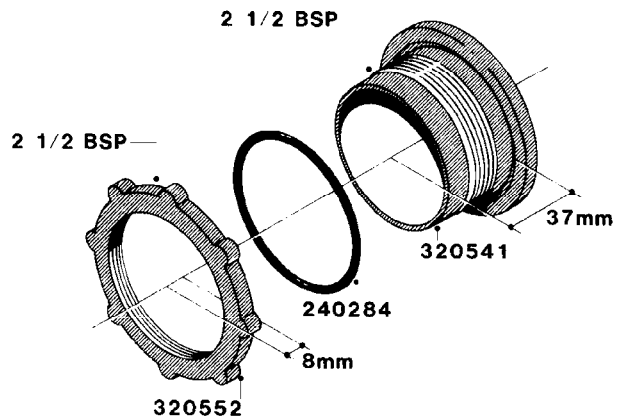

L0060

FITTINGS - BULKHEAD
L0060-HIN, 01:01:16

Page 1

Date 16.03.2016 11:48

parts-n°	order qty	description
141046	1	NUT 3/8" BSP
141341	1	NUT 1/4' BSP
240284	1	O-RING D82,5/75 X 3,5
320456	1	FITT.DK BULKHEAD 1"BSP DOUBLE
320467	1	FITT.DK BULKHEAD 1"BSP SINGLE
320471	1	FITT.DK NUT 1" BSP JAMB
320541	1	FITT.DK BULKHEAD 2-1/2'BSP SIN
320552	1	FITT.DK NUT 2-1/2' BSP JAMB
320644	1	FITT.DK ELB.3/4"HB X 1" BSP
320784	1	FITT.DK CAP 1-1/2" BSP
320795	1	FITT.DK NUT 1-1/2" BSP JAMB
320935	1	FITT.DK BULKHEAD 1/4' BSP SING
320946	1	FITT.DK BULKHEAD 3/8' BSP SING
321296	1	FITT.DK BULKHEAD 1/2" BSP SING
321307	1	FITT.DK NUT 1/2" BSP JAMB
321333	1	FITT.DK BULK 1-1/2" X 1"F BSP
330061	1	O-RING D16/D11X2,5
330072	1	O-RING D53.5/D45.5X4
330212	1	O-RING D19/D14X2.4 F.1/2"NUT
332577	1	O-RING D38/D30X4 F.1" PUR.
332592	1	O-RING D26/D20X3

WWW.ROLTRONIK.PL