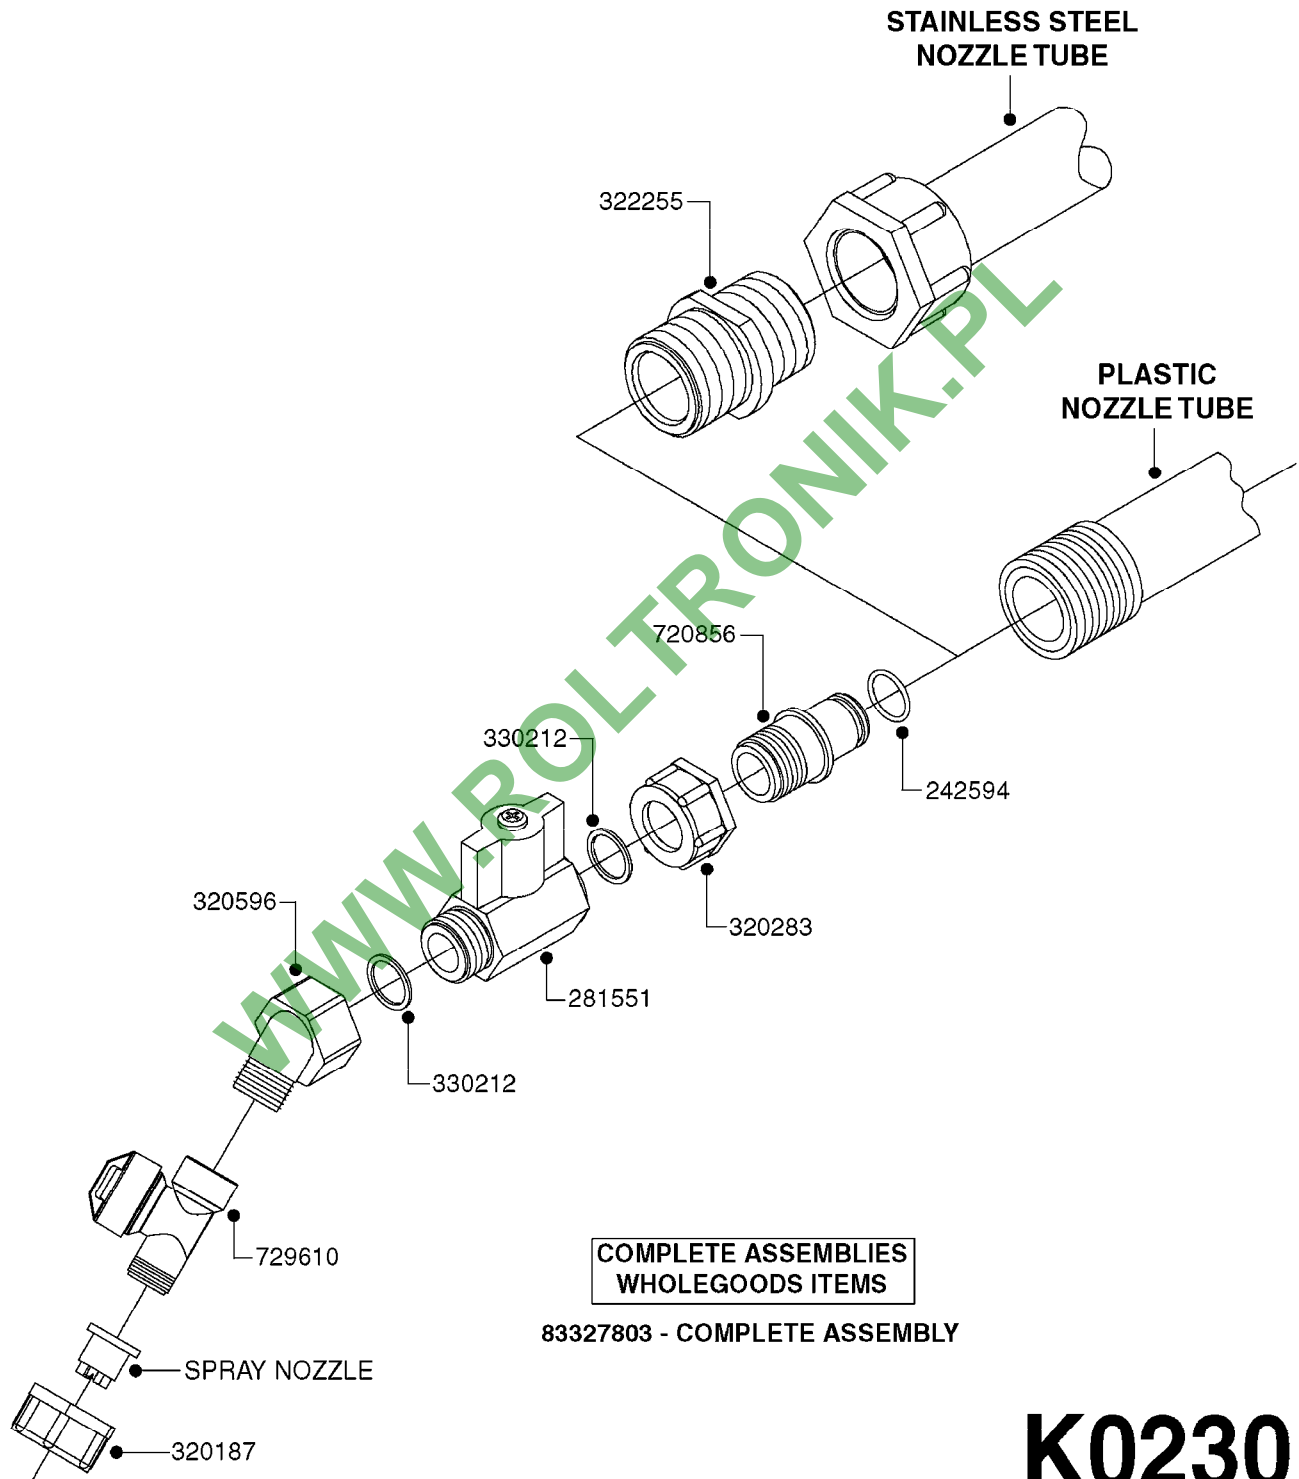

END NOZZLE KIT
K0230-HIN, 01:01:16

Page 1

Date 16.03.2016 11:47

parts-n°	order qty	description
242594	1	O-RING D14 X 1.78 SCH.70-EPDM
281551	1	BALL VALVE 1/2"
320187	1	FITT.DK CAP 3/8" BSP BLACK
320283	1	FITT.DK NUT 3/4"BSP
320596	1	FITT.DK ELB 3/8'-1/2'BSP 45DEG
322255	1	FITT.DK NIPPLE 3/4"X 3/4"
330212	1	O-RING D19/D14X2.4 F.1/2"NUT
720856	1	FITT.DK 1/2'BSP ASSY.F.3/4'NUT
729610	1	NOZZLE ASSY. NON DRIP 3/8 THRD
83327803	1	END NOZZLE KIT "04"

WWW.ROLTRONIK.PL