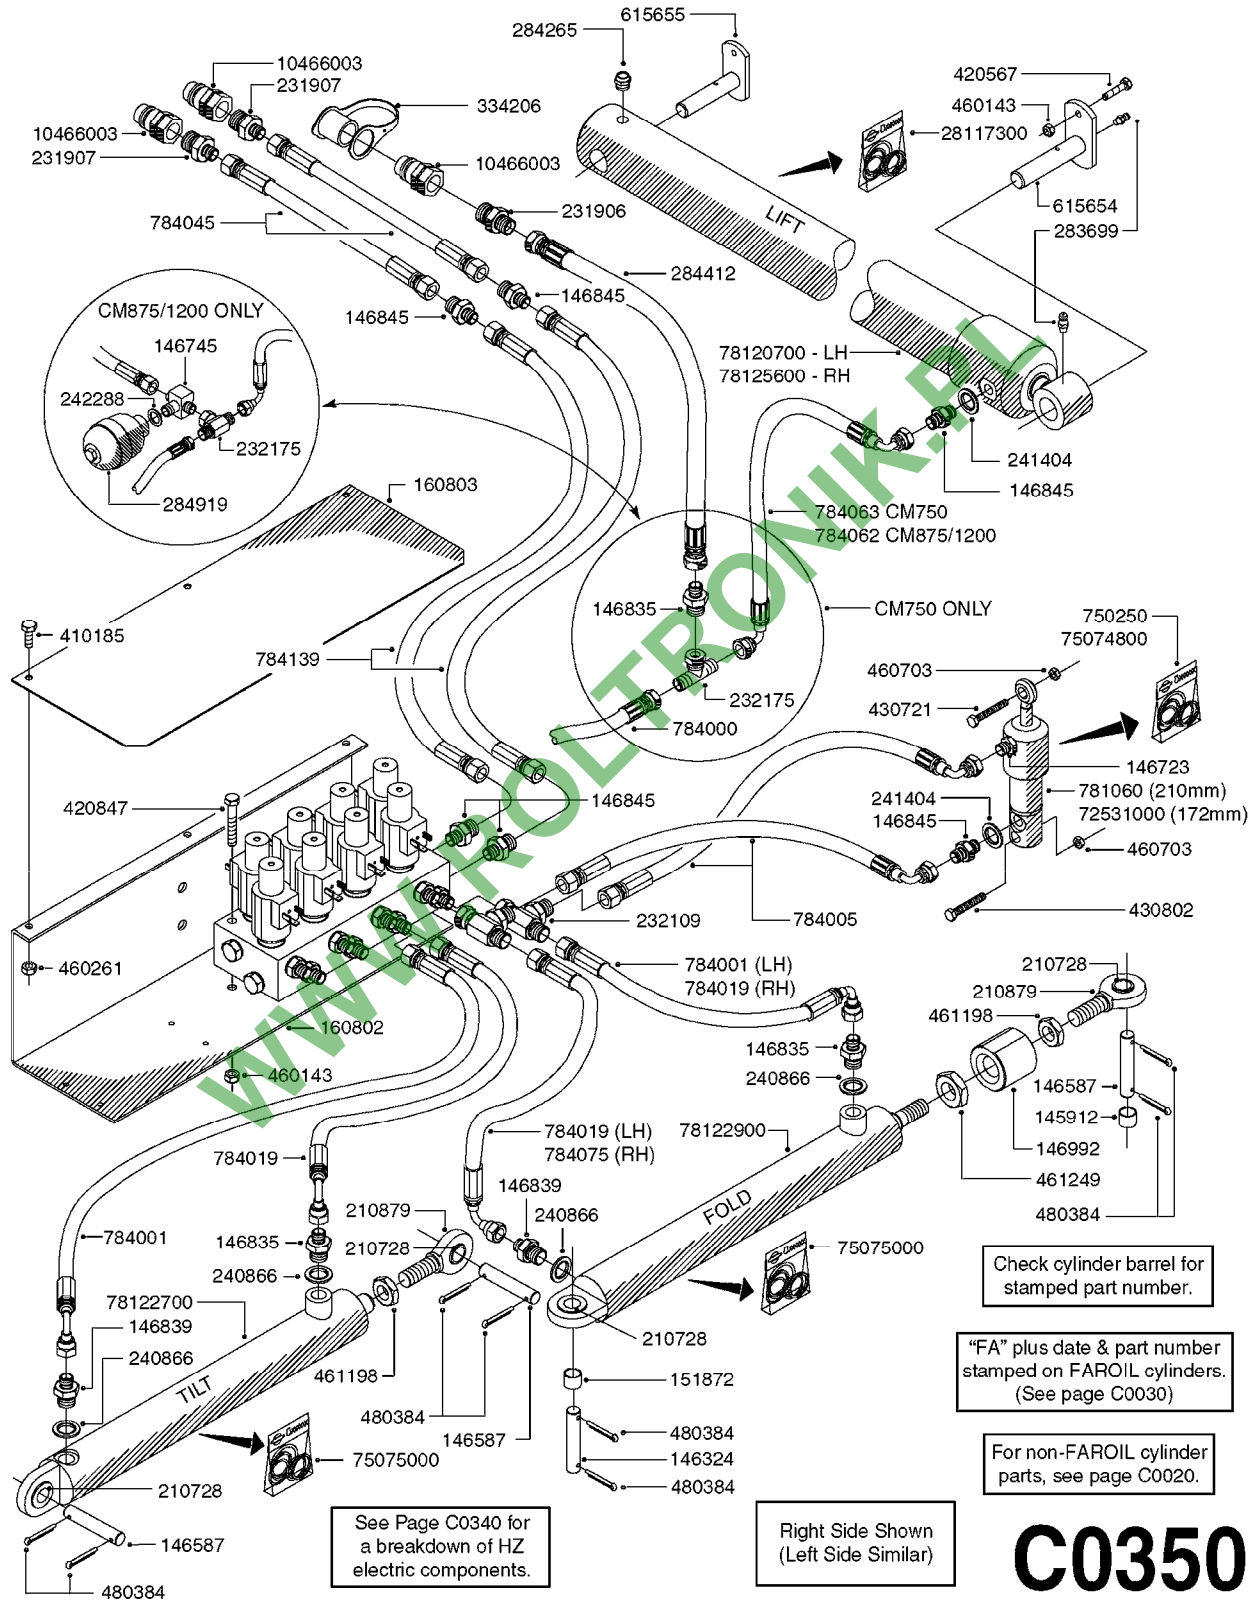

See Page C0340 for a breakdown of HZ electric components.

Right Side Shown (Left Side Similar)

Check cylinder barrel for stamped part number.

"FA" plus date & part number stamped on FAROIL cylinders. (See page C0030)

For non-FAROIL cylinder parts, see page C0020.

C0350

HYD EAGLE HZ SPB 45'-66' - CM
C0350-HIN, 01:01:16

Page 1

Date 16.03.2016 11:47

parts-n°	order qty	description
145912	1	BUSHING D19.8/D17.0X7MM
146324	1	SHAFT D16.8 L102/2 X 5
146587	1	PIN D16.8 X 65
146723	1	HEX NIPPLE 1/4" - 1/8" BSP
146745	1	TEE BLOCK M18X1.5-3/8"X1/4"
146835	1	HEX NIPPLE 1/4" - 3/8" BSP
146839	1	HEX NIPPLE 1/4"X3/8" BSP 0.7MM
146845	1	HEX NIPPLE 1/4"X1/4"
146992	1	BUSHING F.CYLINDER
151872	1	BUSHING D22.0/18.0 10MM
160802	1	MOUNT PLATE F.HYD SOLENOID'HZ'
160803	1	COVER PLATE F.HYD SOLENOID'HZ'
210728	1	BEARING F.LINK HEAD M17
210879	1	LINK HEAD M16 x D17
231906	1	HEX NIPPLE 3/8"BSP X 1/2"NPT
231907	1	HEX NIPPLE 1/4"BSP X 1/2"NPT
232109	1	FITT.HY TEE 1/4'BSP UNION
232175	1	TEE 1/4"M X 1/4"F X 1/4"M BSP
240866	1	DOWTYSEAL 3/8"
241404	1	DOWTY SEAL 1/4"
242288	1	SEAL F. HYD ACCUMULATOR TWIN
283699	1	GREASE NIPPLE M6X1
284265	1	PLUG BREATHER 1/4" F/CYLINDER
284412	1	HOSE HY 3/8" X 315" STR+STR
284919	1	HYD. ACCUMULATOR F. CM875/1200
334206	1	DUST HOOD FOR HY-COUPLING
410185	1	BOLT HEX 8.8 DEL M6X16 A2
420567	1	BOLT HEX 8.8 DEL M8X30 FT
420847	1	BOLT HEX 8.8 DEL M8X85
430721	1	BOLT HEX 8.8 DEL M12X40 FT
430802	1	BOLT HEX 8.8 DEL M12X75
460143	1	NUT HEX M8 LOCK A2 DIN985
460261	1	NUT HEX M6X1 LOCK A2 DIN985
460703	1	NUT HEX M12X1.75 LOCK DIN985
461198	1	NUT HEX M16X2 JAMB
461249	1	NUT HEX M22X1.5
480384	1	PIN COTTER 3/16 x 1-1/2"
615654	1	PIN D25 X 123 F. PARALIFT
615655	1	PIN D25 X 156 F. PARALIFT
750250	1	SEAL KIT F.HY CYL.781039
781060	1	SEAL KIT FOR 781060 CYLINDER CYLINDER D25/12-50 L=210mm SEAL KIT FOR 781060 CYLINDER
784000	1	HOSE HY X 1/4 X 118.00"STR+ELB
784001	1	HOSE HY X 1/4 X 067.00"STR+ELB
784005	1	HOSE HY X 1/4 X 037.38"STR+ELB
784019	1	HOSE HY X 1/4 X 078.75"STR+ELB
784045	1	HOSE HY X 1/4 X 157.50"STR+STR
784062	1	HOSE HY X 1/4 X 098.50"ELB+ELB
784063	1	HOSE HY X 1/4 X 086.62"ELB+ELB
784075	1	HOSE HY X 1/4 X 057.00"
784139	1	HOSE HY X 1/4 X 216.50"STR+STR
10466003	1	COUPLER PIONEER 8010-04 1/2NPT
28117300	1	SEAL KIT 78120600/07/43
72531000	1	CYL. D25/12-50/78124200 W/FITT
75074800	1	SEAL KIT 78123400/42 SEAL KIT FOR 72531000 CYLINDER
75075000	1	SEAL KIT 78122600/27/28/29
78120700	1	CYLINDER 60/25 X 725 CM PAR L
78122700	1	CYLINDER 40/22X300MM RED
78122900	1	CYLINDER 40/22X300MM RED