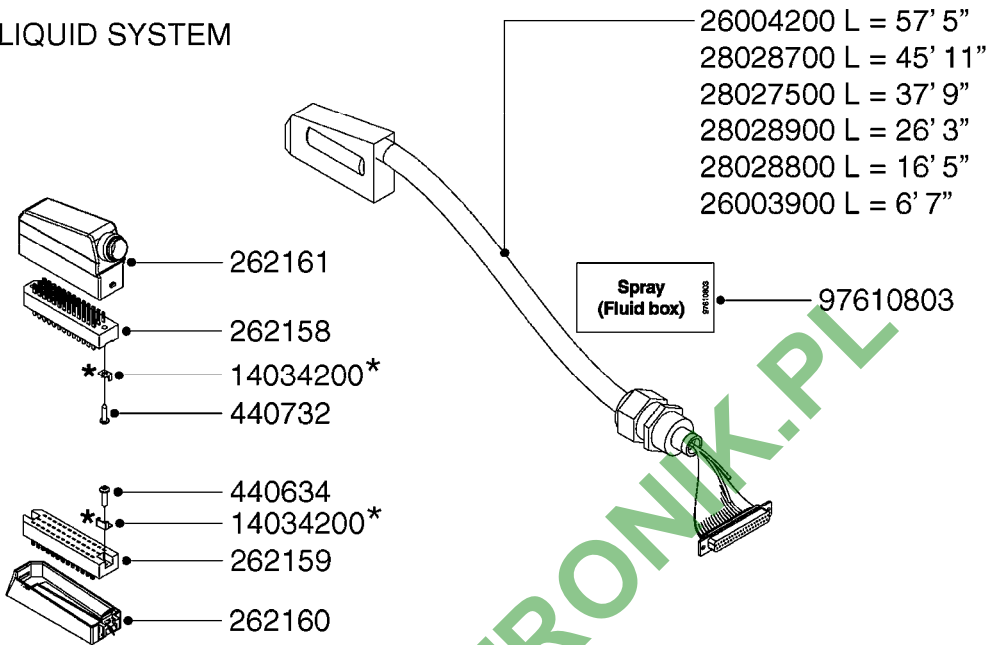

LIQUID SYSTEM