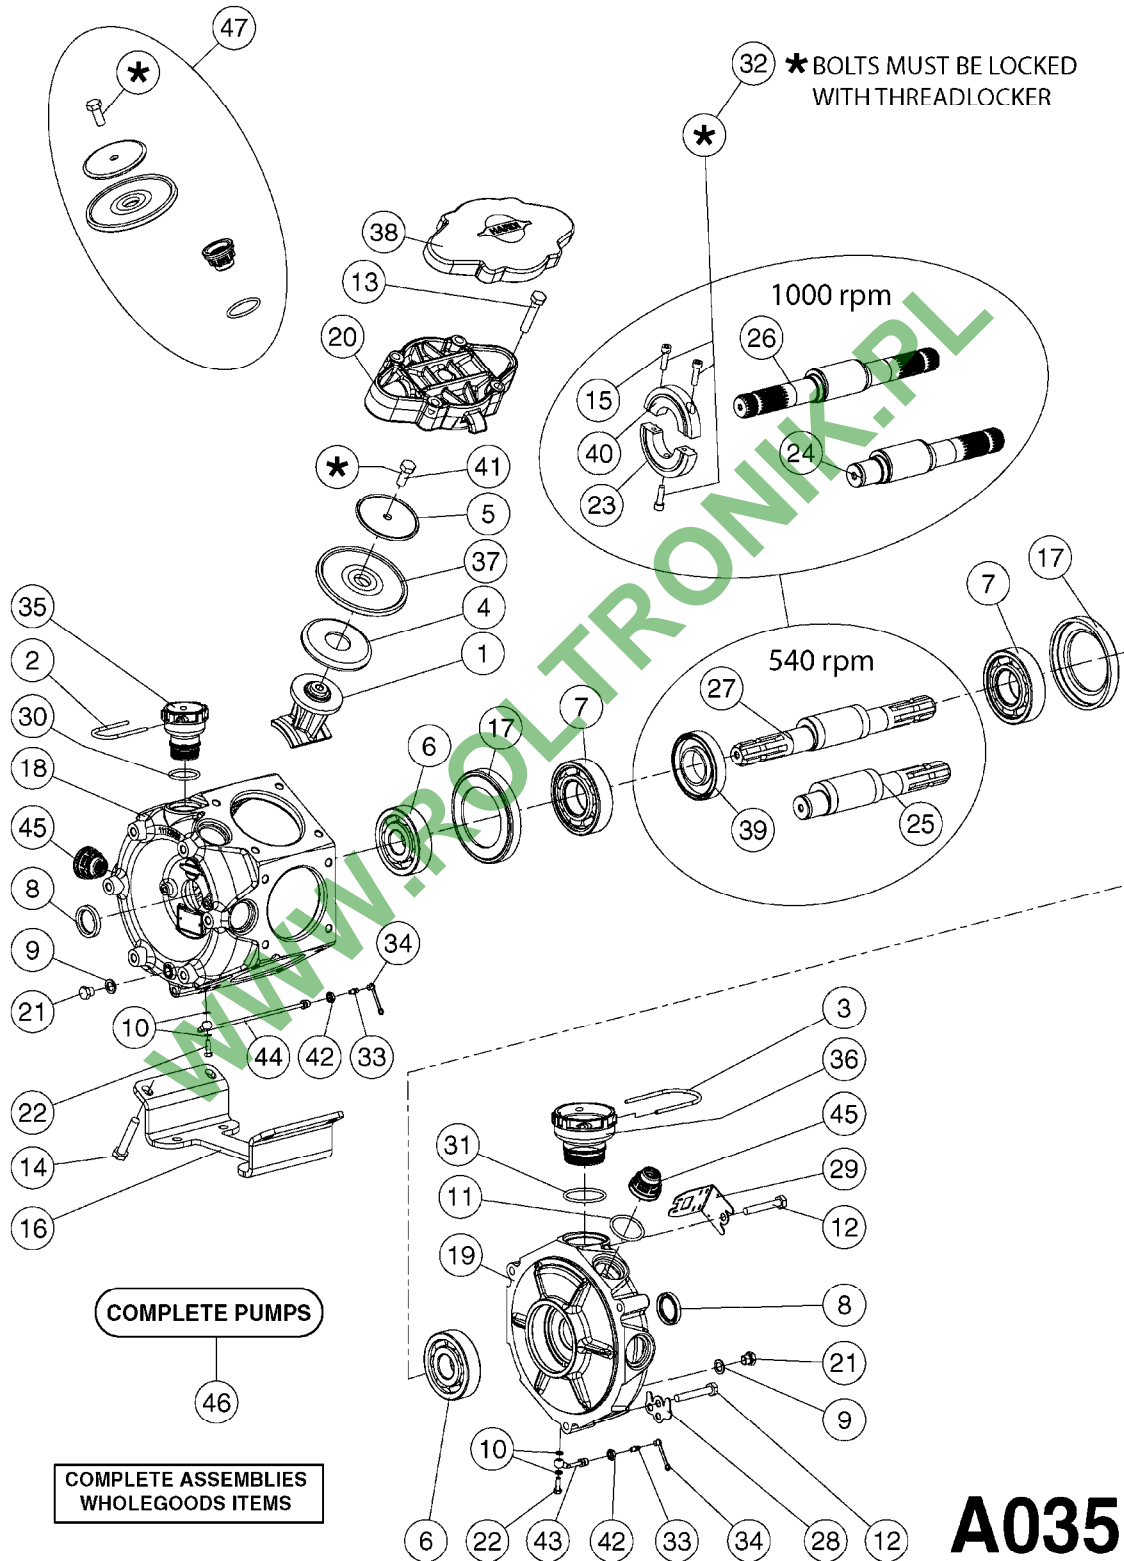

A0340

PUMP - 463/1000 RPM W/MOUNTING
A0340-HIN, 01:01:16

Page 1

Date 16.03.2016 11:46

parts-n°	order qty	description
111183	1	PUMP CASTING 460-463 (PAINTED)
111547	1	PUMP FRONT 460-463-2' (PAINT)
111622	1	CONNECTING ROD 463/5.5MM
111638	1	VALVE COVER 463 HC+1000 VERS.
111645	1	CONNECTING ROD 463/6.5MM
147662	1	CRANK SHAFT F.363/463-5.5MM
147663	1	CRANK SHAFT 363/463-5.5 THROUG
147664	1	COUNTERBALANCE 363/463 WEIGHT
147706	1	CRANK SHAFT F.363/463-6.5MM
147707	1	CRANK SHAFT 363/463-6.5 THROUG
161012	1	DIAPHRAGM BACKING DISC F. 463
161175	1	DIAPHRAGM DISC F. 463 PUMP
161745	1	METAL SPACER F.363/463
170183	1	LIFT STRAP F.PUMP 360/361/462
173901	1	LIFT STRAP F.PUMP 463
210221	1	BEARING BALL 6407
210232	1	BEARING BALL 6310
210243	1	SEAL OIL 35 X 47 X 7
241404	1	DOWTY SEAL 1/4"
242153	1	O-RING D26X4 EPDM
242216	1	O-RING VITON F/1202/1302/462
280011	1	GREASE NIPPLE 3/8' SAE H TR
330072	1	O-RING D53.5/D45.5X4
334321	1	O-RING POLY. 34.0x26.0x4.0
390844	1	COUNTERBALANCE 363/463 POM
420917	1	BOLT HEX 8.8 RAW M8X12 FT
421083	1	BOLT HEX 8.8 DEL M10X65
430286	1	BOLT HEX 8.8 DEL M12X30 FT
430323	1	BOLT HEX 8.8 DEL M12X60
430438	1	BOLT HEX 8.8 DEL M12X65
450996	1	BOLT ALLEN M8X35 DIN 912 RAW
460703	1	NUT HEX M12X1.75 LOCK DIN985
614628	1	FOOT FOR PUMP 460-463 PAINTED
821585	1	PUMP 463/5.5 THRGH SHAFT 1000R
821587	1	PUMP 463/10 THROUGH SHAFT TWNF
14010400	1	PLUG 1/4" BSP
33511600	1	DIAPHRAGM PUMP 463/464 PUMP PUR
43099200	1	BOLT HEX SS M12 X 30 DIN933 A4
72043600	1	VALVE FOR 462/463
72043700	1	VALVE FOR 462/463 W.VENT HOLE
72293300	1	PUMP 463/6.5 MED-2-1000-GG
75073900	1	PUMP KIT 463 "06"
82168700	1	PUMP 464/12/540 OFFSET PORTS
82168800	1	PUMP 464/6.5/1000 OFFSET PORTS
82169400	1	PUMP 464-6.5-STD-2-1000 FK