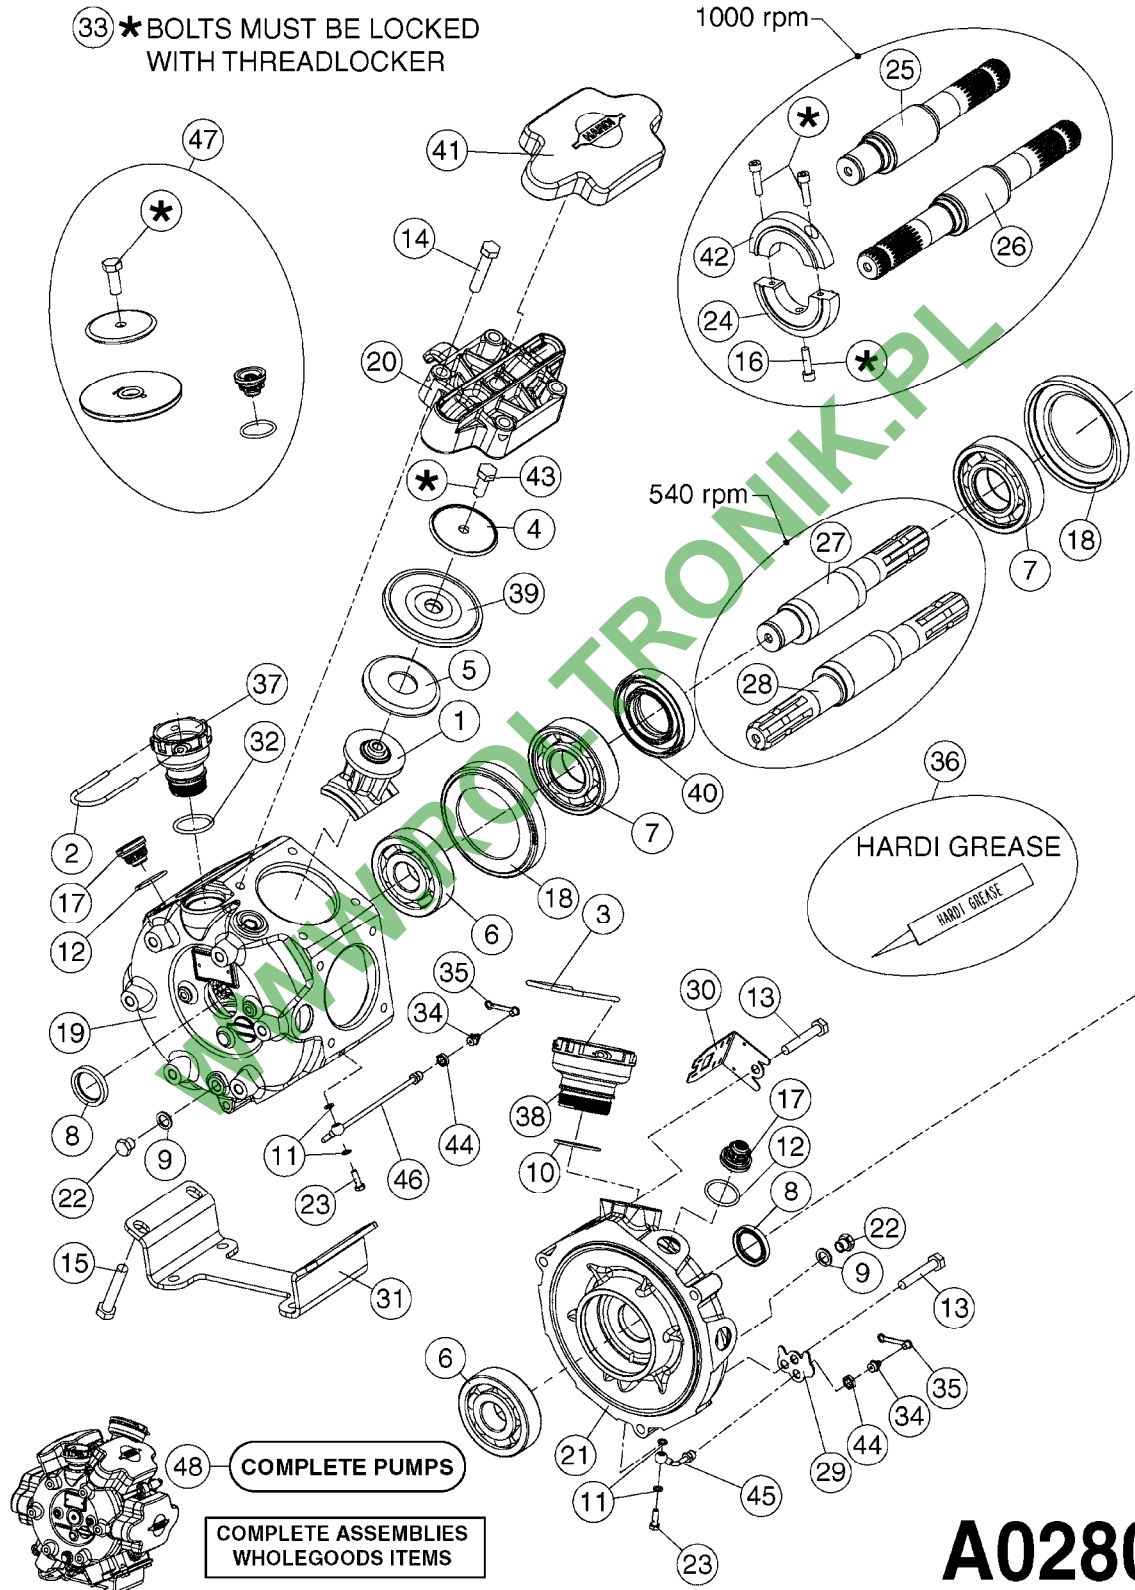

33 * BOLTS MUST BE LOCKED WITH THREADLOCKER

1000 rpm

540 rpm

48 COMPLETE PUMPS
COMPLETE ASSEMBLIES
WHOLEGOODS ITEMS

A0280

PUMP - 364 540/1000 RPM
A0280-HIN, 16:02:16

Page 1

Date 16.03.2016 11:46