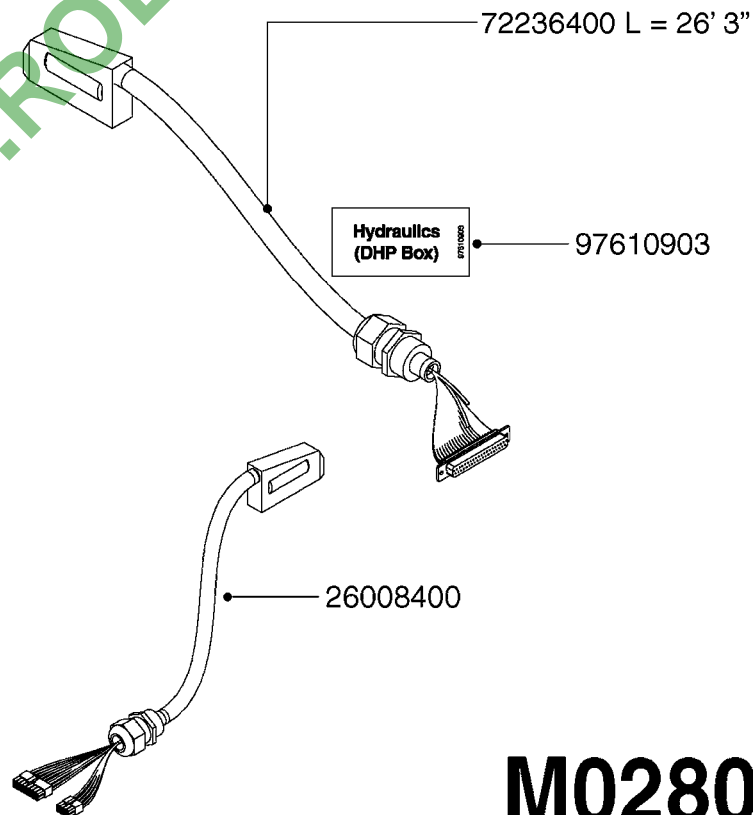

WWW.ROLTRONIK.PL

LIQUID SYSTEM

HYDRAULIC SYSTEM

* Note orientation of bracket
1 = Liquid system
2 = Hydraulic system

M0280

39 PIN CABLES
M0280-HIN, 01:01:16

Page 1

Date 16.03.2016 11:48