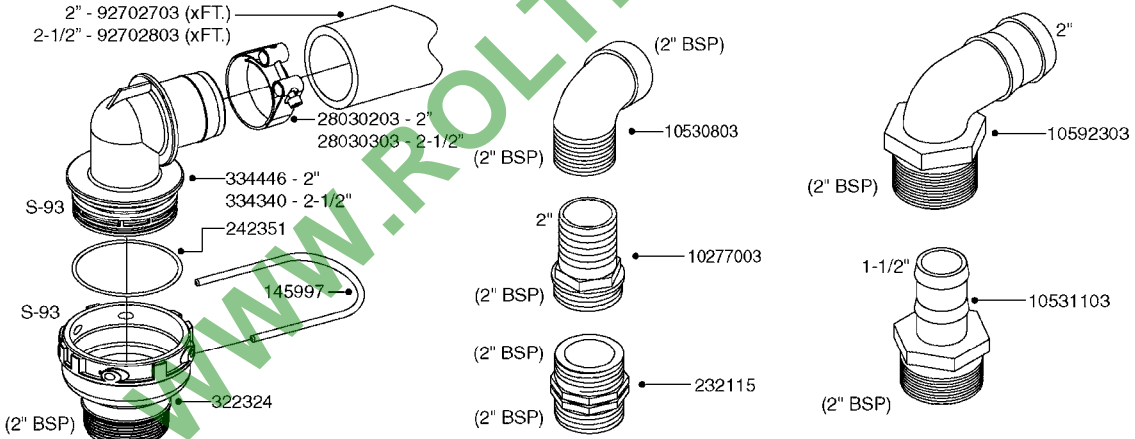

SUCTION SIDE OF PUMP (WITH 2" SUCTION PORT)