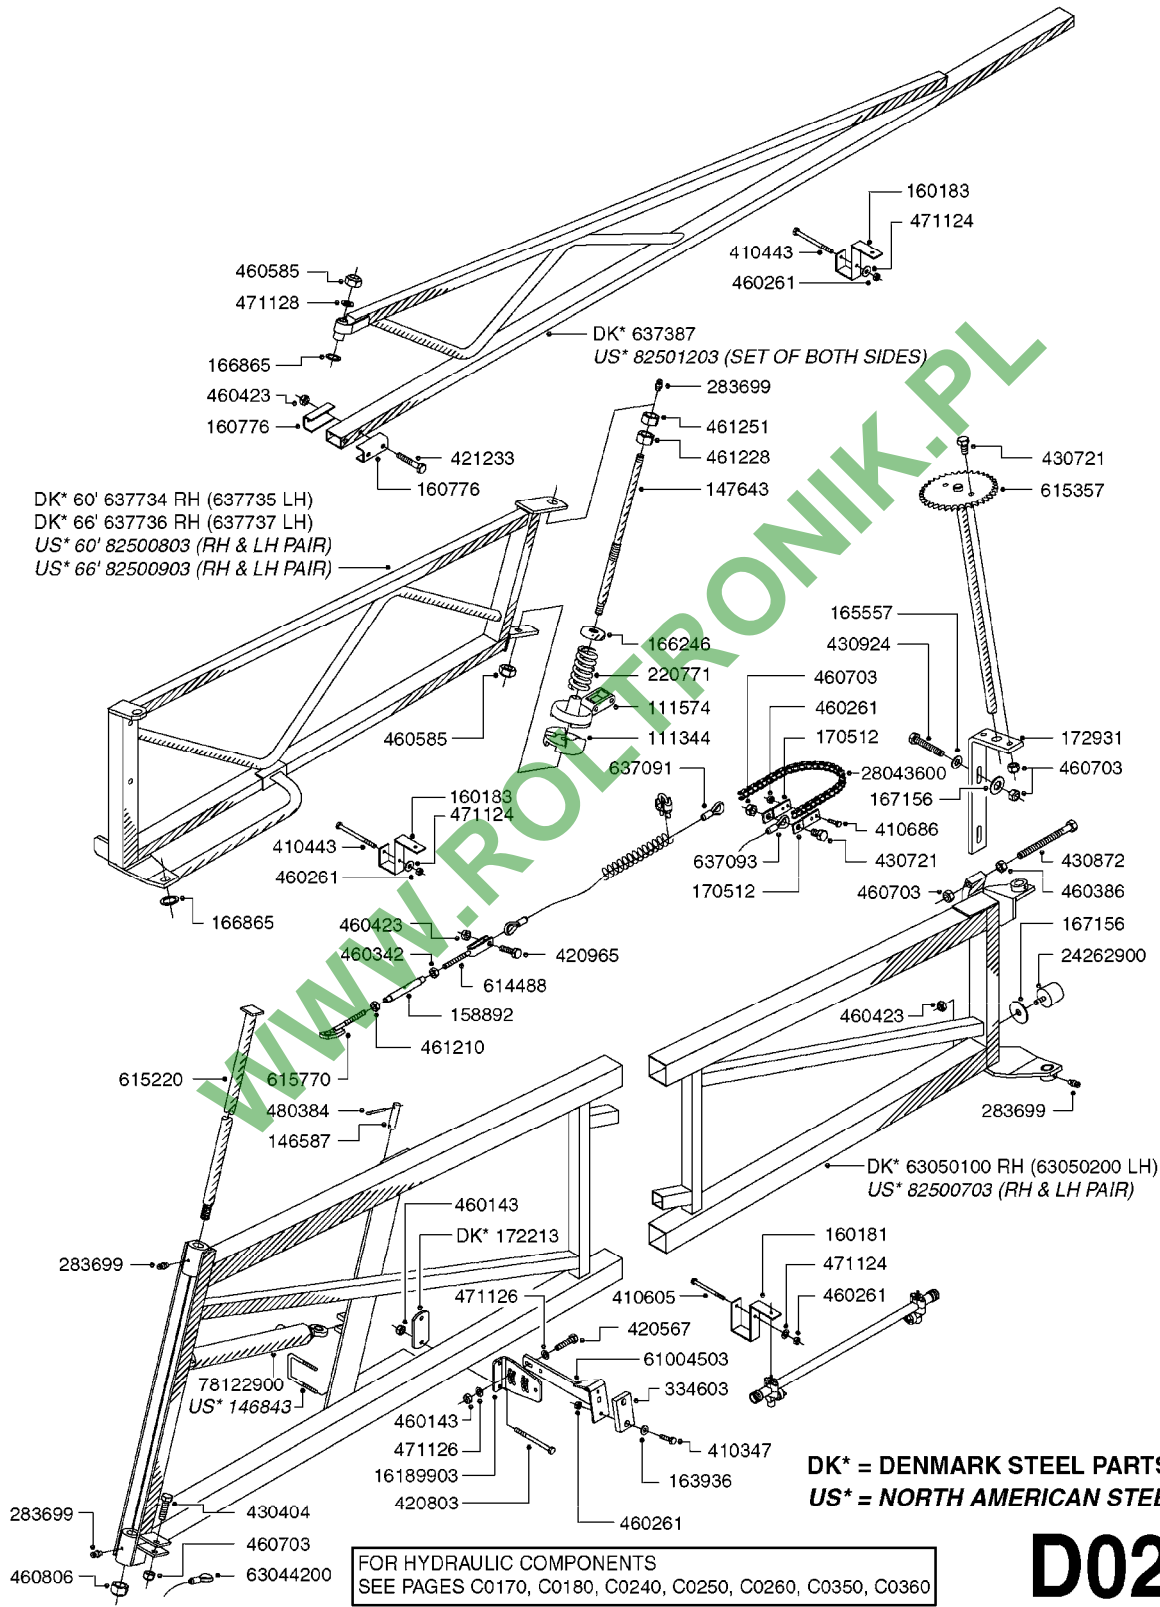

DK* = DENMARK STEEL PARTS
US* = NORTH AMERICAN STEEL PARTS

D0270

BOOM EAGLE WINGS 60' 66'
D0270-HIN, 01:01:16

Page 1
Date 16.03.2016 11:47

parts-n°	order qty	description
111344	1	CLAW CLUTCH LOWER (21MM)
111574	1	CLAW CLUTCH D100 UP. (MACH)
146587	1	PIN D16.8 X 65
146843	1	BOLT U M8 F.60 x 60
147643	1	AXLE F.BM BRKWKY. W. ZERT L=426
158892	1	TURN BUCKLE HOUS
160181	1	CLAMP NOZZLE TUBE 60X60
160183	1	CLAMP NOZZLE TUBE 50X30
160776	1	U-CHANNEL F.3PT.
163936	1	WASHER D15/D6.2X1
165557	1	WASHER D28.0/D12.2X2.0 SS
166246	1	WASHER CUP D53 F.SPRING
166865	1	WASHER D35/D25X2
167156	1	WASHER D46.5/D12.4X2.5
170512	1	ASSEMBLY BRACKET FOR CHAIN
172213	1	FLAT BAR F.Boom STRAP
172931	1	FLAT STEEL 15X50
220771	1	SPRING D53/D43X100
283699	1	GREASE NIPPLE M6X1
334603	1	RUBBER STOP 86X48X15
410347	1	SCREW M6X20 8.8
410443	1	BOLT HEX 8.8 DEL M6X70
410605	1	BOLT HEX 8.8 DEL M6X80
410686	1	BOLT HEX 8.8 DEL M6X30
420567	1	BOLT HEX 8.8 DEL M8X30 FT
420803	1	BOLT HEX 8.8 DEL M8X90
420965	1	M10X40 MACHINE SCREW STAINLESS
421233	1	BOLT HEX 8.8 10.9 DEL M10X70
430404	1	BOLT HEX 8.8 DEL M12X50
430721	1	BOLT HEX 8.8 DEL M12X40 FT
430872	1	BOLT HEX 8.8 DEL M12X100 FT
430924	1	BOLT HEX 8.8 DEL M12 X 85
460143	1	NUT HEX M8 LOCK A2 DIN985
460261	1	NUT HEX M6X1 LOCK A2 DIN985
460342	1	NUT HEX M10 DEL DIN934
460386	1	NUT HEX M12X1.75
460423	1	NUT HEX M10X1.5 LOCK
460585	1	NUT HEX M16X2 LOCK
460703	1	NUT HEX M12X1.75 LOCK DIN985
460806	1	NUT HEX M20X2.5 LOCK
461210	1	NUT HEX M10X1.5 L.THREAD
461228	1	NUT HEX M20
461251	1	NUT HEX M20 X 2.5 JAMB
471124	1	WASHER, M6, Ø18/ 6.4X 1.6, SS
471126	1	WASHER, M8, Ø16/ 8.4X 1.6, SS
471128	1	WASHER, M16, Ø30/17.0X 3.0, SS
480384	1	PIN COTTER 3/16 x 1-1/2"
614488	1	FORK/ R.THREAD 10mmX144mm
615220	1	PIN 25 X 910 FOR EAGLE
615357	1	SHAFT W.SPROCKET EAGLE 60'3PT
615770	1	ANCHOR F.EAGLE CABLE
637091	1	CABLE FRONT EAGLE D7X2895
637093	1	CABLE REAR 5 X 3100MM EAGLE
637387	1	BOOM WING BRKWAY E. 60-90'
637734	1	BOOM WING OUT. 60'R.EAG 97
637735	1	BOOM WING OUT. 60'L.EAG 97
637736	1	BOOM WING OUT. 66'R.EAG 97
637737	1	BOOM WING OUT. 66'L.EAG 97
16189903	1	PLATE F, EAGLE STOPARM
24262900	1	RUBBER STOP D50X40 M10X33
28043600	1	CHAIN 5/8X810MM (51 LINKS)