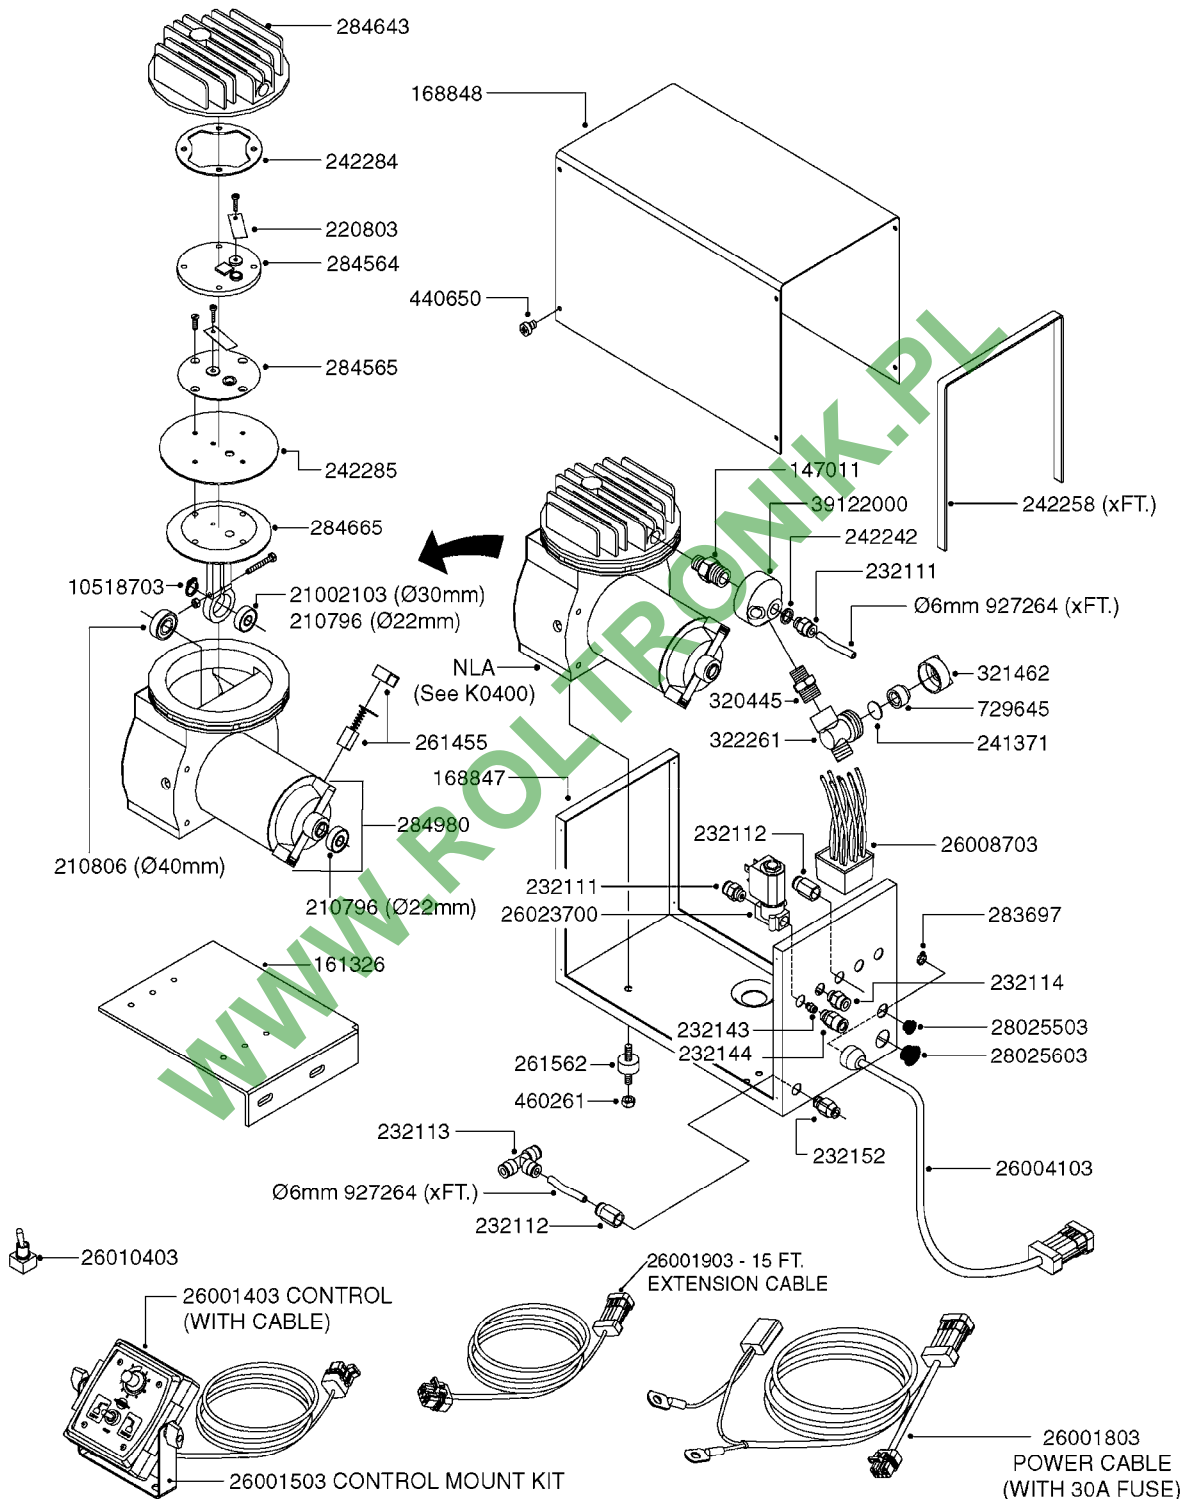

K0390

*Ø8mm 927306 (xFT.)
*Ø10mm 927330 (xFT.)

70019403 - COMPLETE ASSEMBLY

parts-n°	order qty	description
147011	1	HEX NIPPLE 3/8'X1/4'BSP BRASS
161326	1	MOUNT BKT. F. FOAM COMP.BOX 98
168847	1	ENCLOSURE LOWER F.MARKER
168848	1	COVER F. FOAM MARKER
210796	1	BEARING BALL D22/D8 X 7 608ZZ
210806	1	BEARING BALL D40/D17X12MM
220803	1	VALVE F. COMPRESSOR
232111	1	QUICK COUPLER 6MM X 1/8 EXT.
232112	1	QUICK COUPLER 6MM 1/8 INT.
232113	1	QUICK COUPLER 6MM T-PIECE
232114	1	COUPLER 1/8" THREADX8MM HOSE
232143	1	REDUCER 1/4'INT-1/8'EXT
232144	1	QUICK COUPLER 10MM X 1/4 EXT
232152	1	QUICK COUPLER 8MMX1/8 EXT.LONG
241371	1	DIAPHRAGM, NO-DRIP alt 241371
242242	1	O-RING F.AIR HOSE FITTING
242258	1	TRIM 3X10 SELF ADHESIVE 0012"
242284	1	HEAD GASKET F. COMPRESSOR
242285	1	DIAPHRAGM F. F/M COMP.
261455	1	BRUSH KIT-FOAM MARKER MOTOR
261562	1	RUBBER DAMPER 2XM6X25
283697	1	TIESTRAP 200MM
284564	1	PLATE F.COMPRESSOR HEAD
284565	1	PLATE F.COMPRESSOR HEAD
284643	1	COMPRESSOR HEAD F.FOAM MARKER
284665	1	CONNECTING ROD F.COMPRESSOR
284980	1	FLANGE REAR F. F.M.COMPRESSOR
320445	1	FITT.DK HN 1/4"X3/8" BSP
321462	1	CAP F.NO-DRIP ASSY.
322261	1	HOUSING F.SAFETY VALVE 3/8"
440650	1	SCREW 3.5x13 STAINLESS
460261	1	NUT HEX M6X1 LOCK A2 DIN985
729645	1	NON-DRIP SPRING ASSY.GREEN 10
927264	1	HOSE R X PE D6/D4 X 0012"
927306	1	HOSE R X PE D8/D6 X 0012"BLACK
927330	1	HOSE R X PE D10/D8 X 012"BLACK
10518703	1	SNAP-RING OUTER 8X1
21002103	1	BEARING, 6200 2ZJEM (SKF)
26001403	1	HC FOAM MARKR CONSOLE VS3.0.00
26001503	1	HC FOAM MARKER CONSOLE MT.KIT
26001803	1	POWER CABLE
26001903	1	15' 7-PIN EXTENSION CABLE
26004103	1	FOAM MARKER CNTRL MOD CABL STD
26008703	1	FOAM MARKER CONTROL SCII
26010403	1	TOGGLE SWITCH MICRO-TRAK F.M.
26023700	1	SOLENOID VAL 12V 1/8' FLO '07
28025503	1	PLUG F.DRILLED HOLE 1/2"
28025603	1	PLUG F.DRILLED HOLE 3/4"
39122000	1	DISTR.HOUSING F.FOAM MARKER'07
70019403	1	FOAM MARKER COMPRESSOR KIT STD