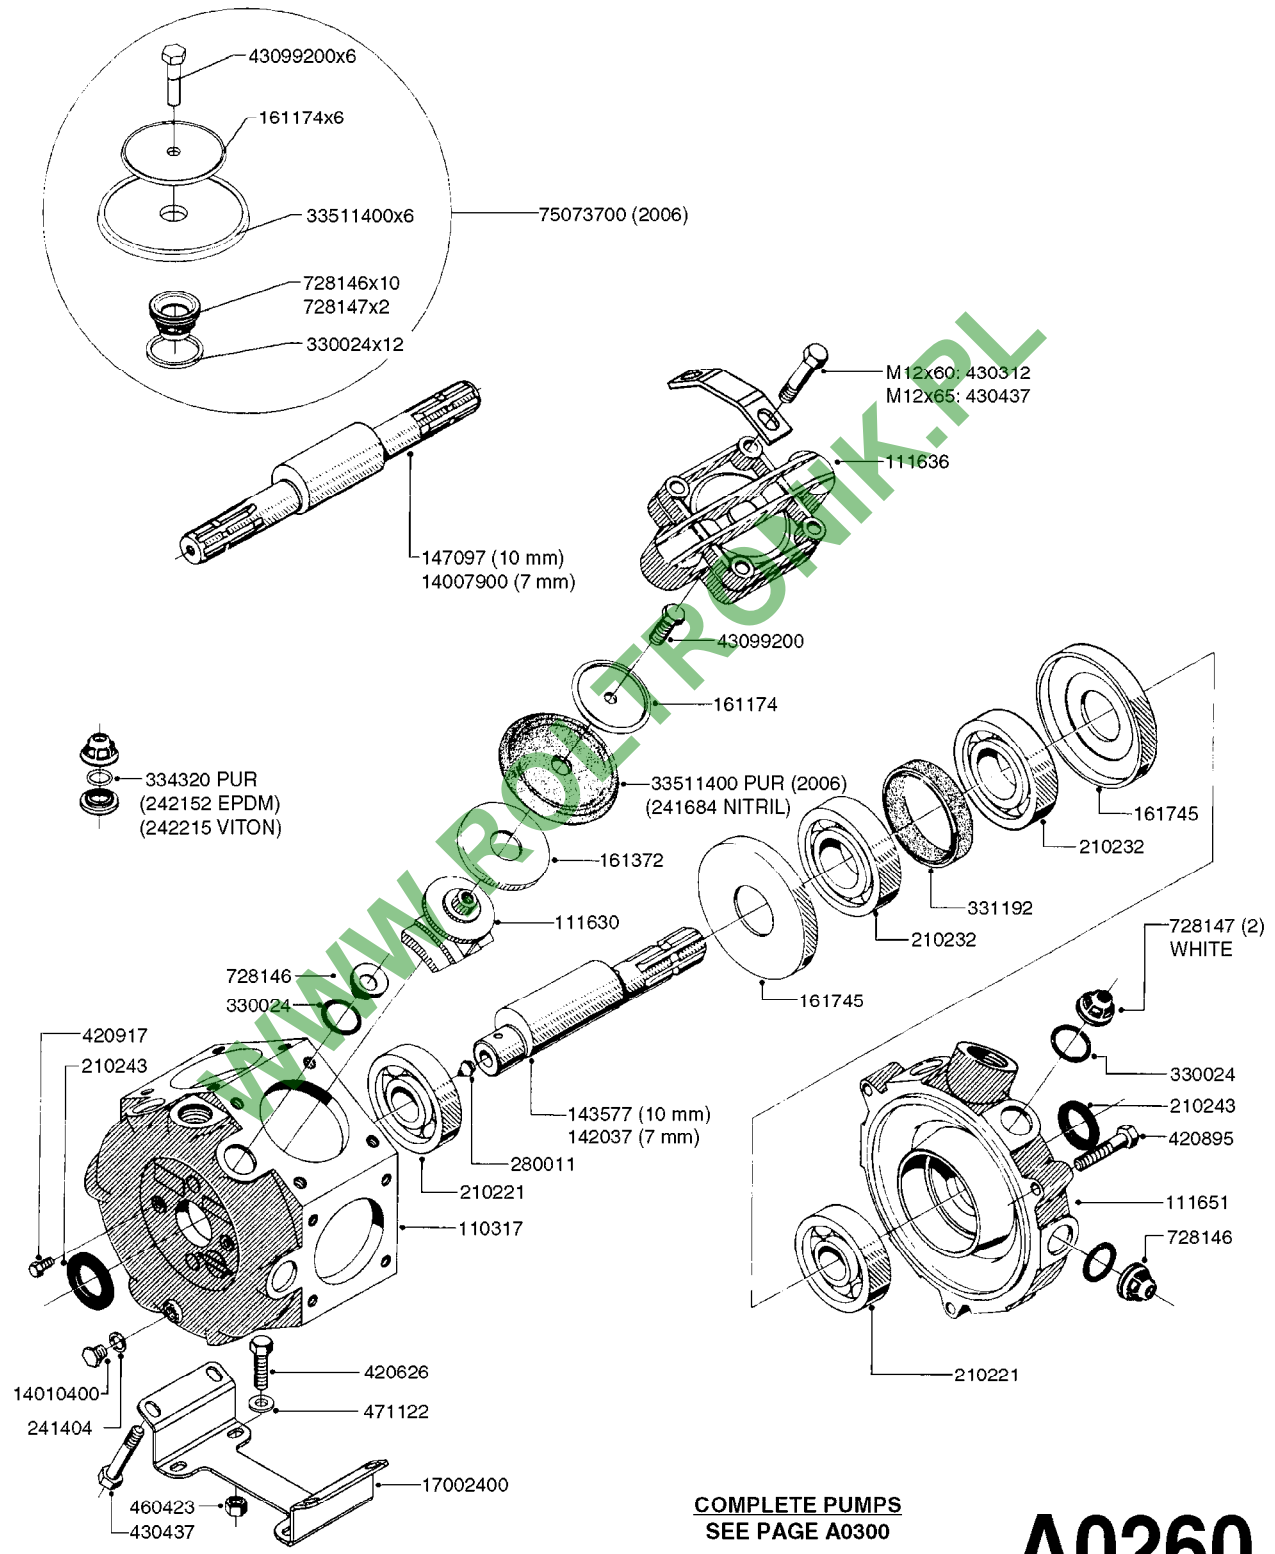

COMMANDER plus 750 Gallon
Eagle 45', 50', 60', 66'

Page 0.3

Date 16.03.2016 11:46

main group	page-n°	date	description
	M0280-HIN	01:01:16	39 PIN CABLES

WWW.ROLTRONIK.PL

COMPLETE PUMPS
SEE PAGE A0300

A0260

PUMP - 363 W/MOUNTING BASE
A0260-HIN, 01:01:16