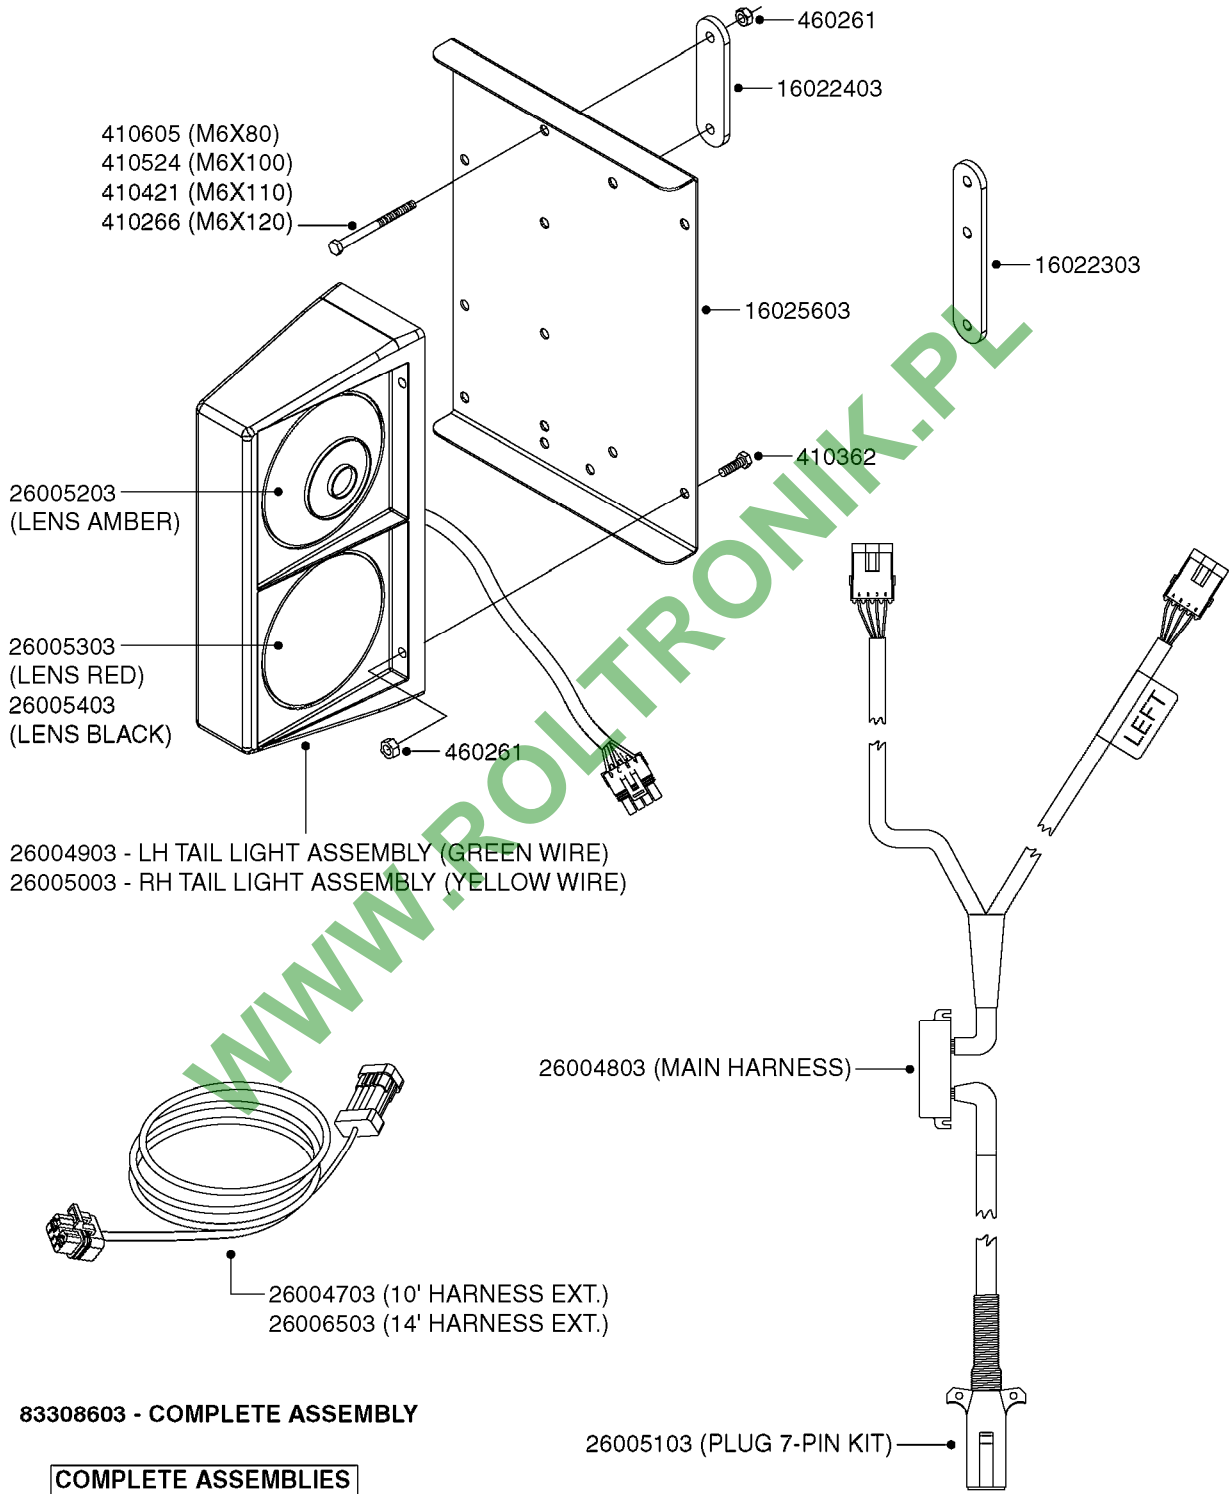

83308603 - COMPLETE ASSEMBLY

COMPLETE ASSEMBLIES
WHOLEGOODS ITEMS

M0160

TRAFFIC LIGHT KIT
M0160-HIN, 01:01:16

Page 1

Date 16.03.2016 11:48

parts-n°	order qty	description
410266	1	BOLT HEX 8.8 DEL M6X120
410362	1	BOLT HEX 8.8 SS M6X20 FT
410421	1	BOLT HEX M6X110 DIN931-A2 SS
410524	1	BOLT HEX 8.8 DEL M6X100
410605	1	BOLT HEX 8.8 DEL M6X80
460261	1	NUT HEX M6X1 LOCK A2 DIN985
16022303	1	BRACKET 100MM TUBE
16022403	1	BRACKET 60MM TUBE
16025603	1	BRACKET TAIL LIGHT DUAL LAMP
26004703	1	HARNESS 13' EXT 4 WIRE WP
26004803	1	HARNESS MAIN TAIL LIGHT
26004903	1	TAIL LIGHT GREEN WIRE LH
26005003	1	TAIL LIGHT YELLOW WIRE RH
26005103	1	PLUG 7-PIN AG TAIL LIGHT
26005203	1	LENS AMBER BEFORE 2009
26005303	1	LENS RED BEFORE 2009
26005403	1	LENS BLACK BEFORE 2009
26006503	1	HARNESS 14' EXT 4 WIRE WP
83308603	1	TRAFFIC LIGHT KIT

WWW.ROLTRONIK.PL