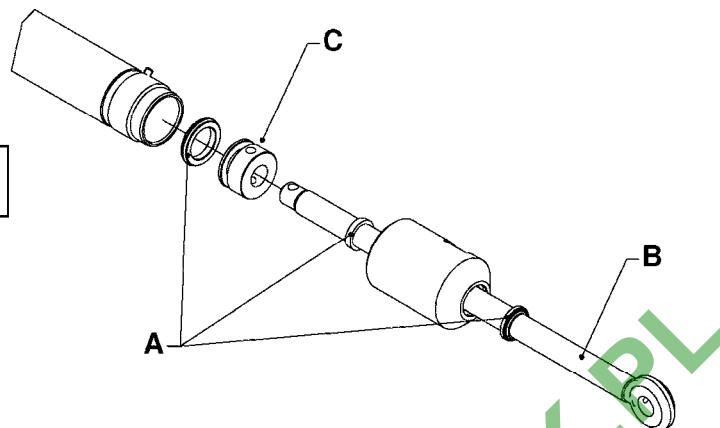

Check cylinder barrel for stamped part number.