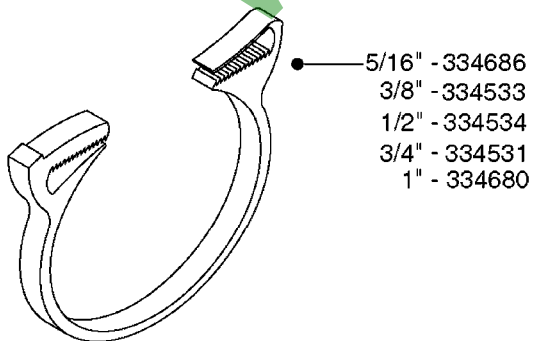

1-1/2" OR SMALLER CLAMPS	Hose Size	Pressure	Suction	Clamp Code	
	3/8"	28029803			6706
1/2"	28029803			6706	
3/4"	28029903			6712	
1"	28030003		28029903	6716	
1-1/4"	28030103			6724	
1-1/2"			28030103	6724	
2"			28030203	235-67	
2-1/2"			28030303	235-74	
3"			28030403	235-82