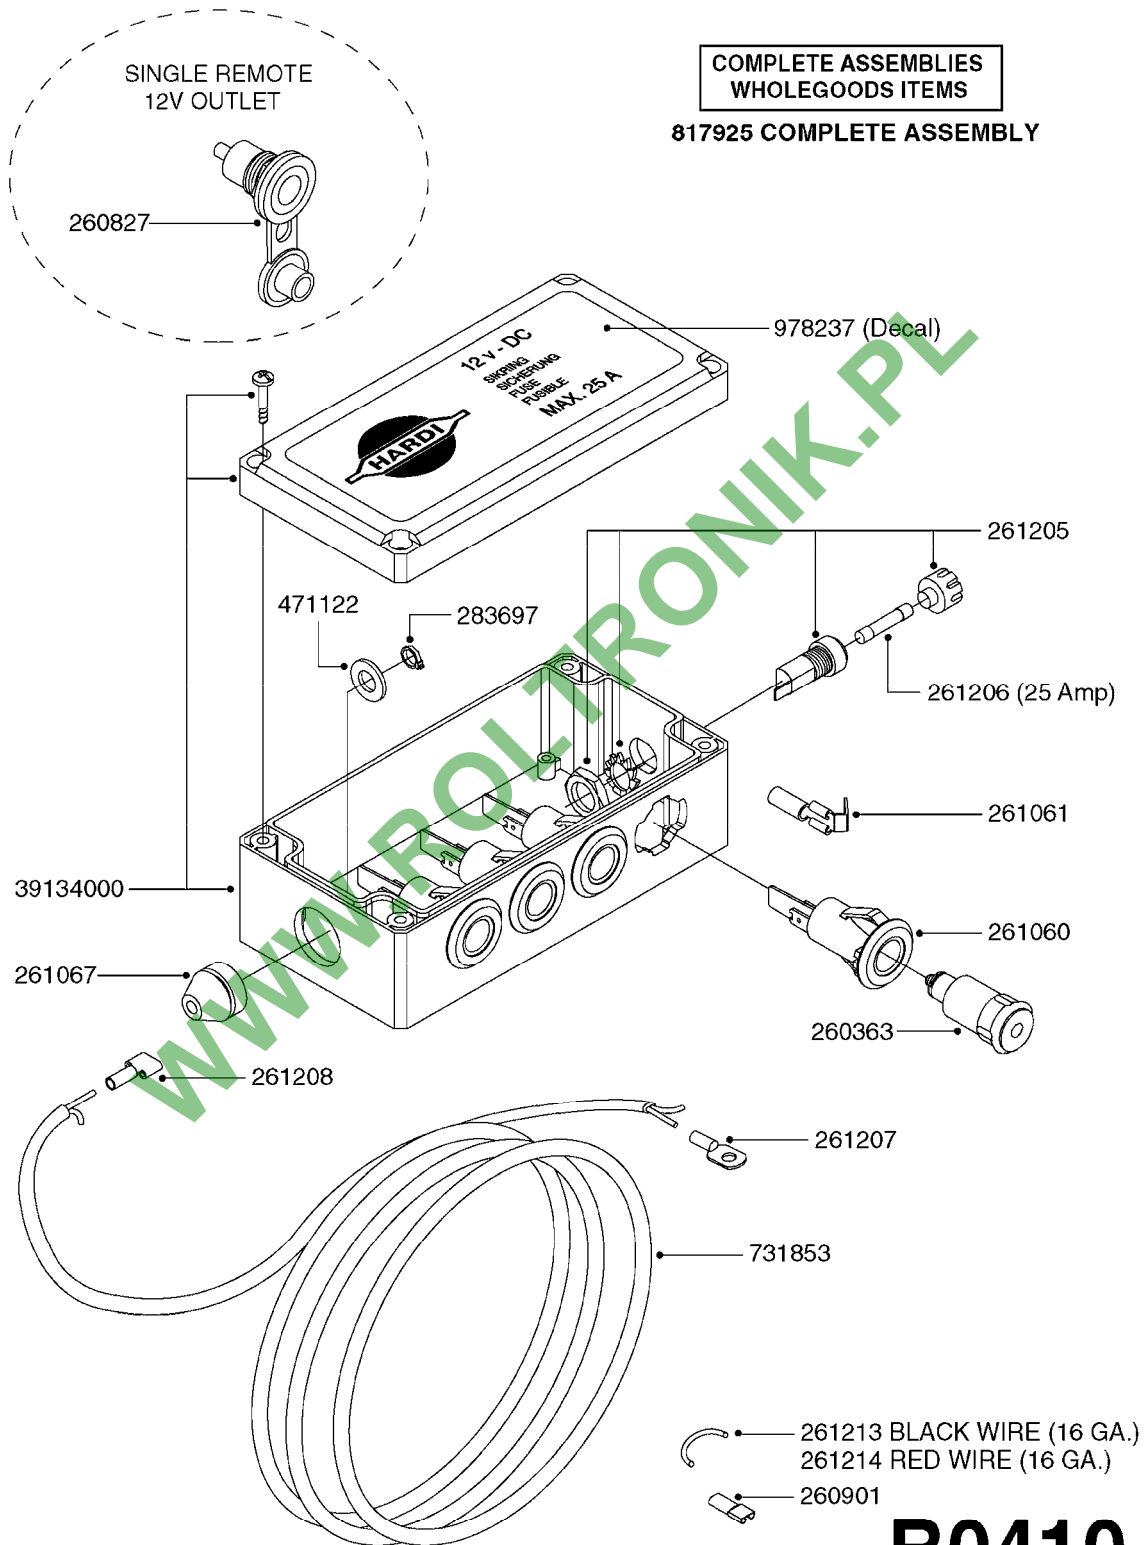

12 VOLT OUTLET BOX
B0410-HIN, 01:01:16

12 VOLT OUTLET BOX
B0410-HIN, 01:01:16

Page 1

Date 16.03.2016 11:47

parts-n°	order qty	description
260363	1	PLUG 2 POLE 12V
260827	1	PLUG F.EC ATTACHMENTS
260901	1	SPADE F.ELEC CONN.1.5MM BLUE
261060	1	PLUG F.EC ATTACHMENTS
261061	1	SPADE F.ELEC.2 WAY CONNECTOR
261067	1	GROMMET 10-14 GREY
261205	1	FUSE HOLDER
261206	1	FUSE 25 A
261207	1	ELECTRIC CONNECTOR 4MM
261208	1	SPADE F.ELEC.CONNECTOR 4MM
261213	1	WIRE 6.4MM BLACK
261214	1	WIRE 6.4MM RED
283697	1	TIESTRAP 200MM
471122	1	WASHER, M10, Ø20/10.5X 2.0, SS
731853	1	CABLE 2X4MM L=138"
817925	1	OUTLET BOX 12 VOLT ELEC.
978237	1	DECAL OUTLET BOX
39134000	1	BOX, COMPLETE, 12V POWER BOX

WWW.ROLTRONIK.PL