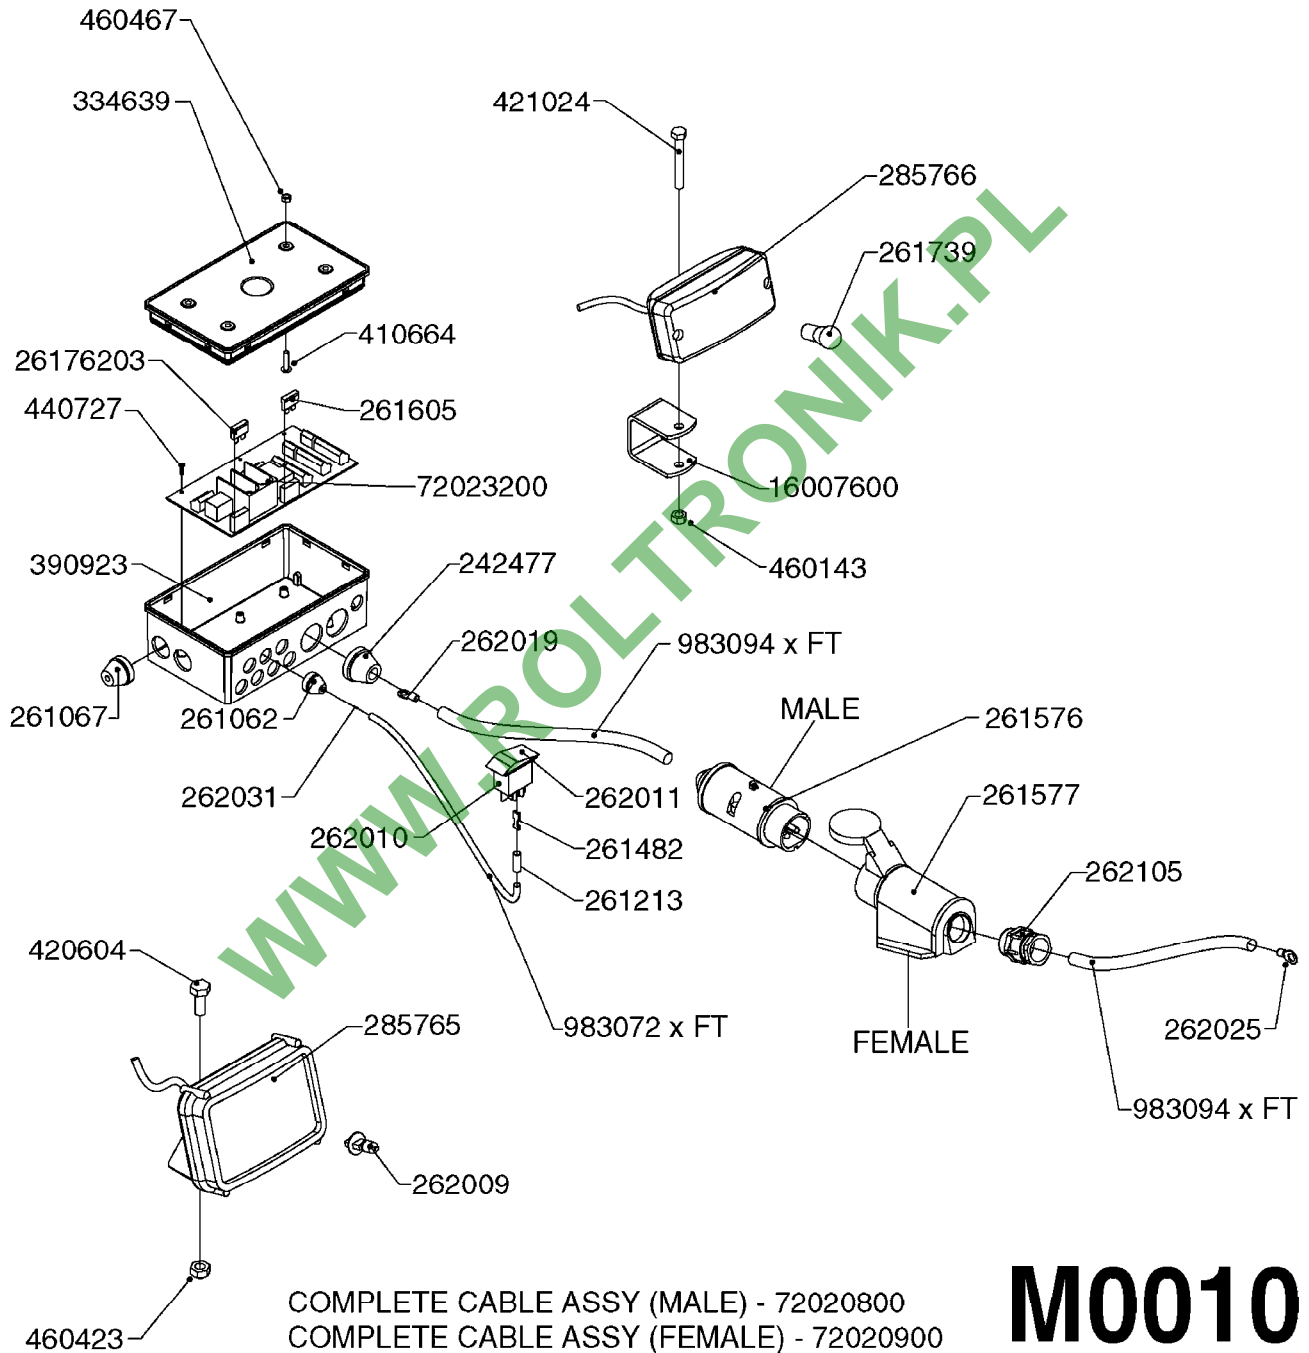

BOOM AND WORKING LIGHT KIT
M0010-HIN, 01:01:16

Page 1

Date 16.03.2016 11:48

parts-n°	order qty	description
242477	1	GROMMET 14-20 GREY
261062	1	GROMMET
261067	1	GROMMET 10-14 GREY
261213	1	WIRE 6.4MM BLACK
261482	1	SPADE TERMINAL 6.3X.8 1.0-2.5m
261576	1	PLUG ELEC.2 POLE MALE F.PILOT
261577	1	PLUG ELEC.2 POLE FEMALE- PILOT
261605	1	FUSE 25A F. HP3050
261739	1	BULB 12V 21W REPALCEMENT
262009	1	BULB 12V/55W HVID REPLACEMENT
262010	1	SWITCH, 1 TERMINAL
262011	1	RED TOGGLE F. SWITCH 262010
262019	1	RING TERMINAL 10MM 2X6
262025	1	RING TERMINAL 10MM2 08
262031	1	RING TERMINAL 0.75MM 2
262105	1	PLUG CASE M25X1.5 11-18 GRAY
285765	1	BOOM LIGHT
285766	1	SERVICE WORK LIGHT
334639	1	COVER F.EC PLASTIC BOX -LOWER
390923	1	PLASTIC BOX ELECTRICAL
410664	1	BOLT HEX M5 X 20
420604	1	BOLT HEX 8.8 DEL M10X25 FT DIN933
421024	1	BOLT HEX 8.8 DEL M8X60
440727	1	SCREW F. PLASTIC 3X10 SS
460143	1	NUT HEX M8 LOCK A2 DIN985
460423	1	NUT HEX M10X1.5 LOCK
460467	1	NUT HEX M5 GALV.
983072	1	ELEC. CABLE 3 WIRE X 0.75MM
983094	1	CABLE 10MM2 X 12"
16007600	1	BRACKET F. WORK LIGHT CM+
26176203	1	FUSE 5.0A QUICK-ACT.
72020800	1	CABLE 2X10MM2/MALE PLUG L=4500
72020900	1	CABLE 2X10MM2/FEM. PLUG L=5000
72023200	1	BOARD FOR FIELD LIGHTS

WWW.ELEKTRONIK.PL