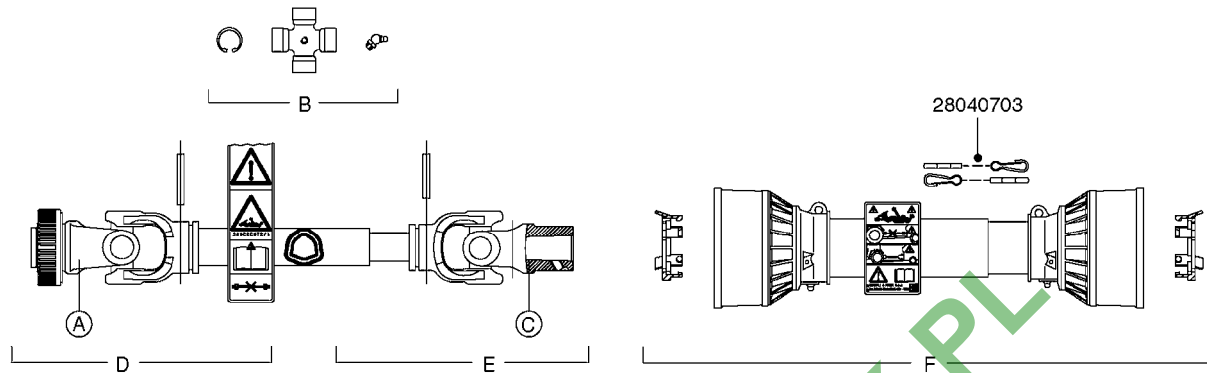

PTO	TRACTOR	IMPLEMENT	LENGTH	A	B	C	D	E	F
28020203	1-3/4" 20-SPLINE	1-3/8" 21-SPLINE	860/1313	28015703	28009403	28040603	28015803	28015903	28016003
28020303	1-3/8" 21-SPLINE	1-3/8" 21-SPLINE	860/1328	28015103	28015203	28015303	28015403	28015503	28015603
829445	1-3/8" 6-SPLINE	1-3/8" 6-SPLINE	810/1219	284041	289045	289041	28016703	28016803	289050
829446	1-3/8" 6-SPLINE	1-3/8" 6-SPLINE	810/1230	289040	284041	289040	28016203	28016303	289049
829480	1-3/8" 21-SPLINE	1-3/8" 21-SPLINE	1210/1912	28005200	289042	28005800	28006700	28007300	28008100
829482 *	1-3/8" 6-SPLINE	Ø25 CONE 3	610/912	28005400	289042	28006000	28008500	28007500	28008600
829483 *	1-3/8" 6-SPLINE	Ø30 CONE 4	610/912	28005400	289042	28006100	28008500	-	28008600
829484 *	1-3/8" 6-SPLINE	1-3/8" 6-SPLINE	610/912	28005400	289042	28006200	28008500	-	28008600
829486	1-3/8" 6-SPLINE	Ø30 CONE 4	860/1328	28005400	289042	28006100	28006900	-	28008100
829487 *	1-3/8" 6-SPLINE	1-3/8" 6-SPLINE	860/1328	28005400	289042	28006200	28006900	-	28008100
829490	1-3/8" 6-SPLINE	Ø30 CONE 4	1210/1912	28005400	289042	28006100	28006900	-	28008100
829491	1-3/8" 6-SPLINE	Ø1"	610/912	28005400	289042	28006300	28008500	28007800	28008600
829502 *	1-3/8" 6-SPLINE	1-3/8" 6-SPLINE	1210/1912	28068800	28069700	28073000	-	-	28072800

* Supplier changed in 2011 - see page A0580 for "AMA" PTO's (yellow and black shields).

A0510