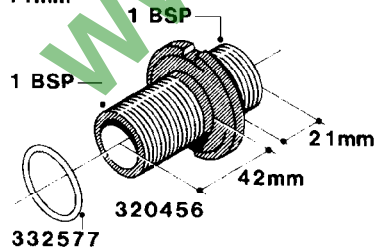

L0060

FITTINGS - BULKHEAD
L0060-HIN, 01:01:16

Page 1

Date 16.03.2016 11:48

parts-n°	order qty	description
141046	1	NUT 3/8" BSP
141341	1	NUT 1/4' BSP
240284	1	O-RING D82,5/75 X 3,5
320456	1	FITT.DK BULKHEAD 1"BSP DOUBLE
320467	1	FITT.DK BULKHEAD 1"BSP SINGLE
320471	1	FITT.DK NUT 1" BSP JAMB
320541	1	FITT.DK BULKHEAD 2-1/2'BSP SIN
320552	1	FITT.DK NUT 2-1/2' BSP JAMB
320644	1	FITT.DK ELB.3/4"HB X 1" BSP
320784	1	FITT.DK CAP 1-1/2" BSP
320795	1	FITT.DK NUT 1-1/2" BSP JAMB
320935	1	FITT.DK BULKHEAD 1/4' BSP SING
320946	1	FITT.DK BULKHEAD 3/8' BSP SING
321296	1	FITT.DK BULKHEAD 1/2" BSP SING
321307	1	FITT.DK NUT 1/2" BSP JAMB
321333	1	FITT.DK BULK 1-1/2" X 1"F BSP
330061	1	O-RING D16/D11X2,5
330072	1	O-RING D53.5/D45.5X4
330212	1	O-RING D19/D14X2.4 F.1/2"NUT
332577	1	O-RING D38/D30X4 F.1" PUR.
332592	1	O-RING D26/D20X3

WWW.ROLTRONIK.PL