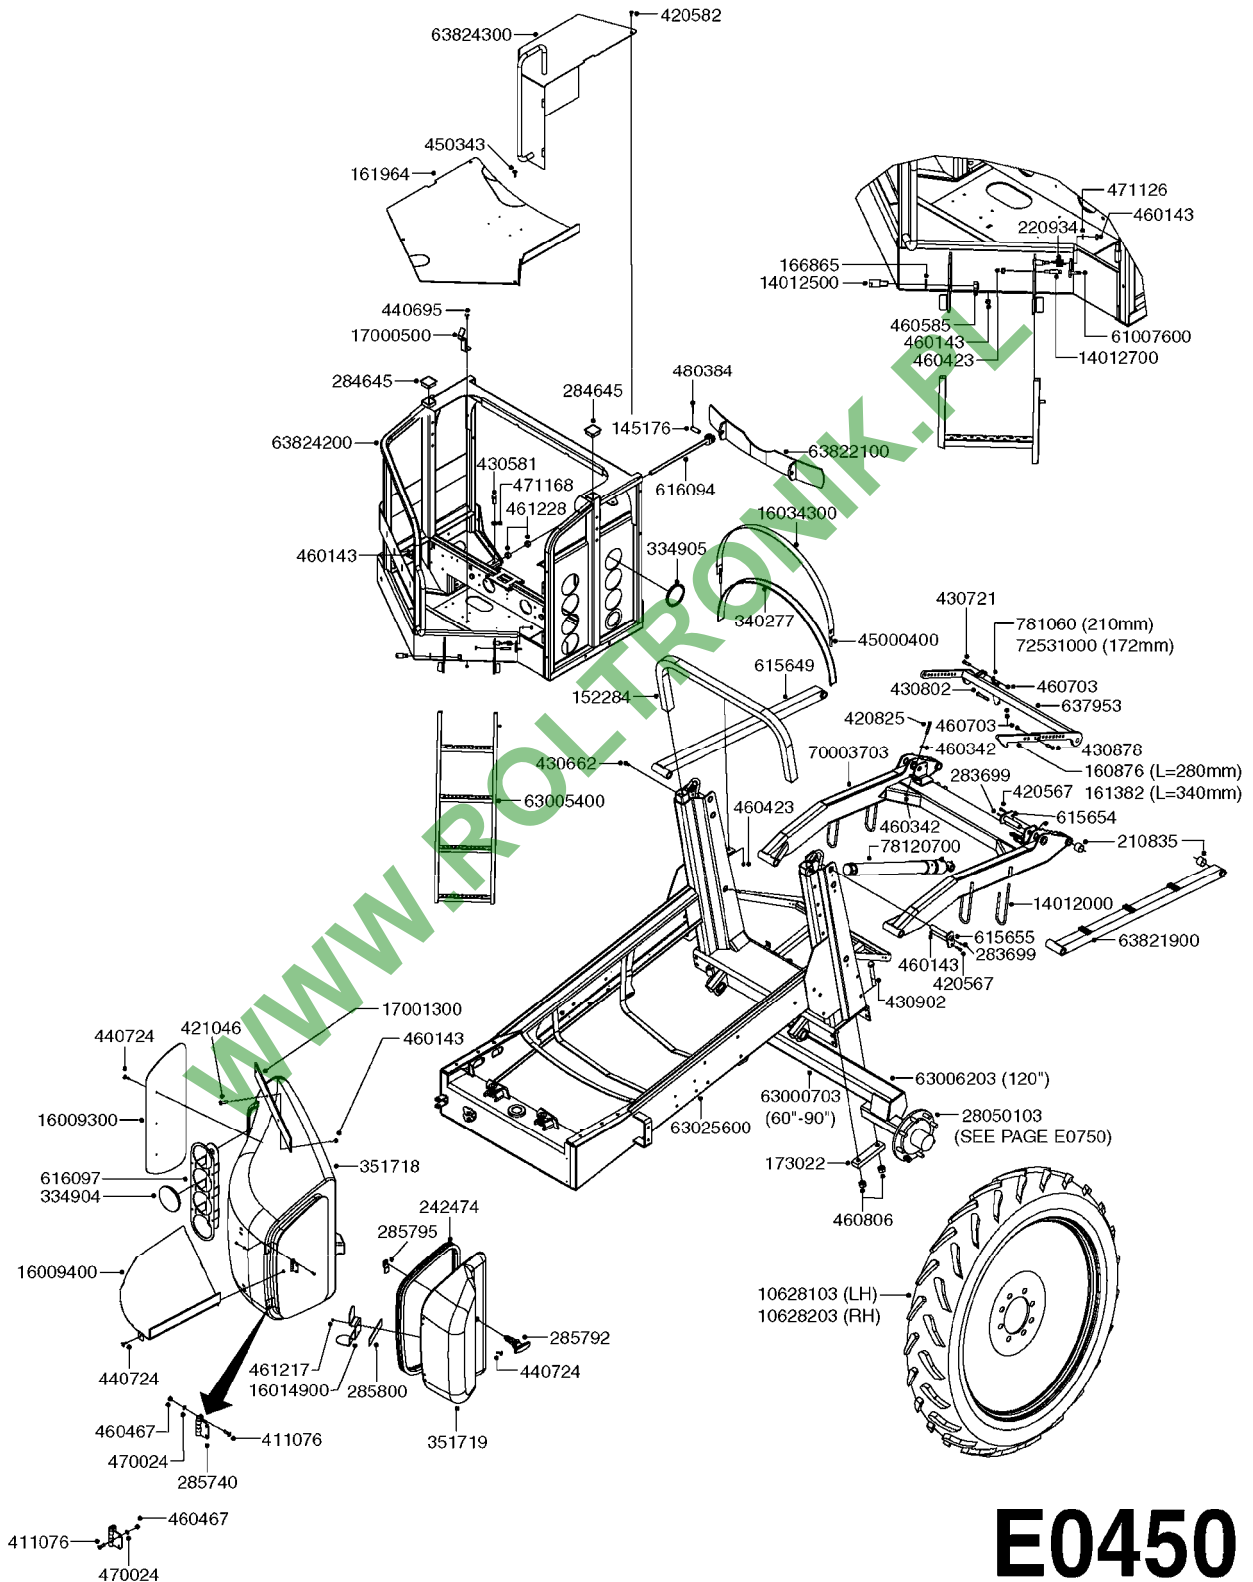

E0450

FRAME - CM+750
E0450-HIN, 01:01:16

Page 1

Date 16.03.2016 11:47

parts-n°	order qty	description
145176	1	PIN D19.8 X 60
152284	1	CROSSBAR F. FRAME TOWERS CM+
160876	1	HOOK F.TRANSPORT LOCK L=280MM
161382	1	HOOK F.TRANSPORT LOCK L=340MM
161964	1	PLATEFORM DECK PLATE CM+ 750
166865	1	WASHER D35/D25X2
173022	1	FLATBAR 50X30 L=218/2XD22
210835	1	BUSHING D28/25 L=25
220934	1	LAT.PRESS.SPRING D20/3 L=25 SS
242474	1	SEAL 16X28XL=' LOCKER DOOR CM+
283699	1	GREASE NIPPLE M6X1
284645	1	PLUG 60x60x2
285740	1	HINGE
285792	1	LATCH LOCKER DOOR CM+
285795	1	LATCH PLATE LOCKER DOOR CM+
285800	1	VELCRO BAND
334904	1	PLUG D.108mm
334905	1	PLUG D.138mm
340277	1	TANK PACKING - 40mm WIDE x 12"
351718	1	LOCKER FRONT CM+
351719	1	DOOR LOCKER FRONT CM+
411076	1	SCREW M5X16 STAINLESS
420567	1	BOLT HEX 8.8 DEL M8X30 FT
420582	1	BOLT HEX 8.8 DEL M8X20 FT A2
420825	1	BOLT HEX 8.8 DEL M10X65
421046	1	BOLT HEX 8.8 DEL M8X25 FT A2 DIN933
430581	1	BOLT HEX 8.8 DEL M16X40 FT
430662	1	BOLT HEX 8.8 DEL M12X20 FT
430721	1	BOLT HEX 8.8 DEL M12X40 FT
430802	1	BOLT HEX 8.8 DEL M12X75
430878	1	BOLT HEX 8.8 DEL M12X45 DIN931
430902	1	BOLT HEX 8.8 M20X150
440695	1	BOLT CARRIAGE M8X25
440724	1	CARRIAGE BOLT M5X20
450343	1	SCREW M8X30 ALLEN HEAD C/S SS
460143	1	NUT HEX M8 LOCK A2 DIN985
460342	1	NUT HEX M10 DEL DIN934
460423	1	NUT HEX M10X1.5 LOCK
460467	1	NUT HEX M5 GALV.
460585	1	NUT HEX M16X2 LOCK
460703	1	NUT HEX M12X1.75 LOCK DIN985
460806	1	NUT HEX M20X2.5 LOCK
461217	1	NUT HEX M5 LOCK
461228	1	NUT HEX M20
470024	1	WASHER D5.3 LOCK
471126	1	WASHER, M8, Ø16/ 8.4X 1.6, SS
471168	1	WASHER SPECIAL M16 NORDLOCK
480384	1	PIN COTTER 3/16 x 1-1/2"
615649	1	ARM UPPER F. PARALIFT
615654	1	PIN D25 X 123 F. PARALIFT
615655	1	PIN D25 X 156 F. PARALIFT
616094	1	THREADED FORK PLATFORM CM+
616097	1	MOUNT BRACKET GAUGES CM+
637953	1	TRANSPORT SAFETY HOOK ARM ASSY
781060	1	CYLINDER D25/12-50 L=210mm
10628103	1	TIRE ASSY 12.4X42 10PLY 8BLTL
10628203	1	TIRE ASSY 12.4X42 10PLY 8BLTR
14012000	1	HOOK FOR HOSES PARALIFT
14012500	1	THREADED PIN M16X62
14012700	1	PIN TREADED M8-1.25X58L
16009300	1	SHIELD F. FRONT LOCKER CM+