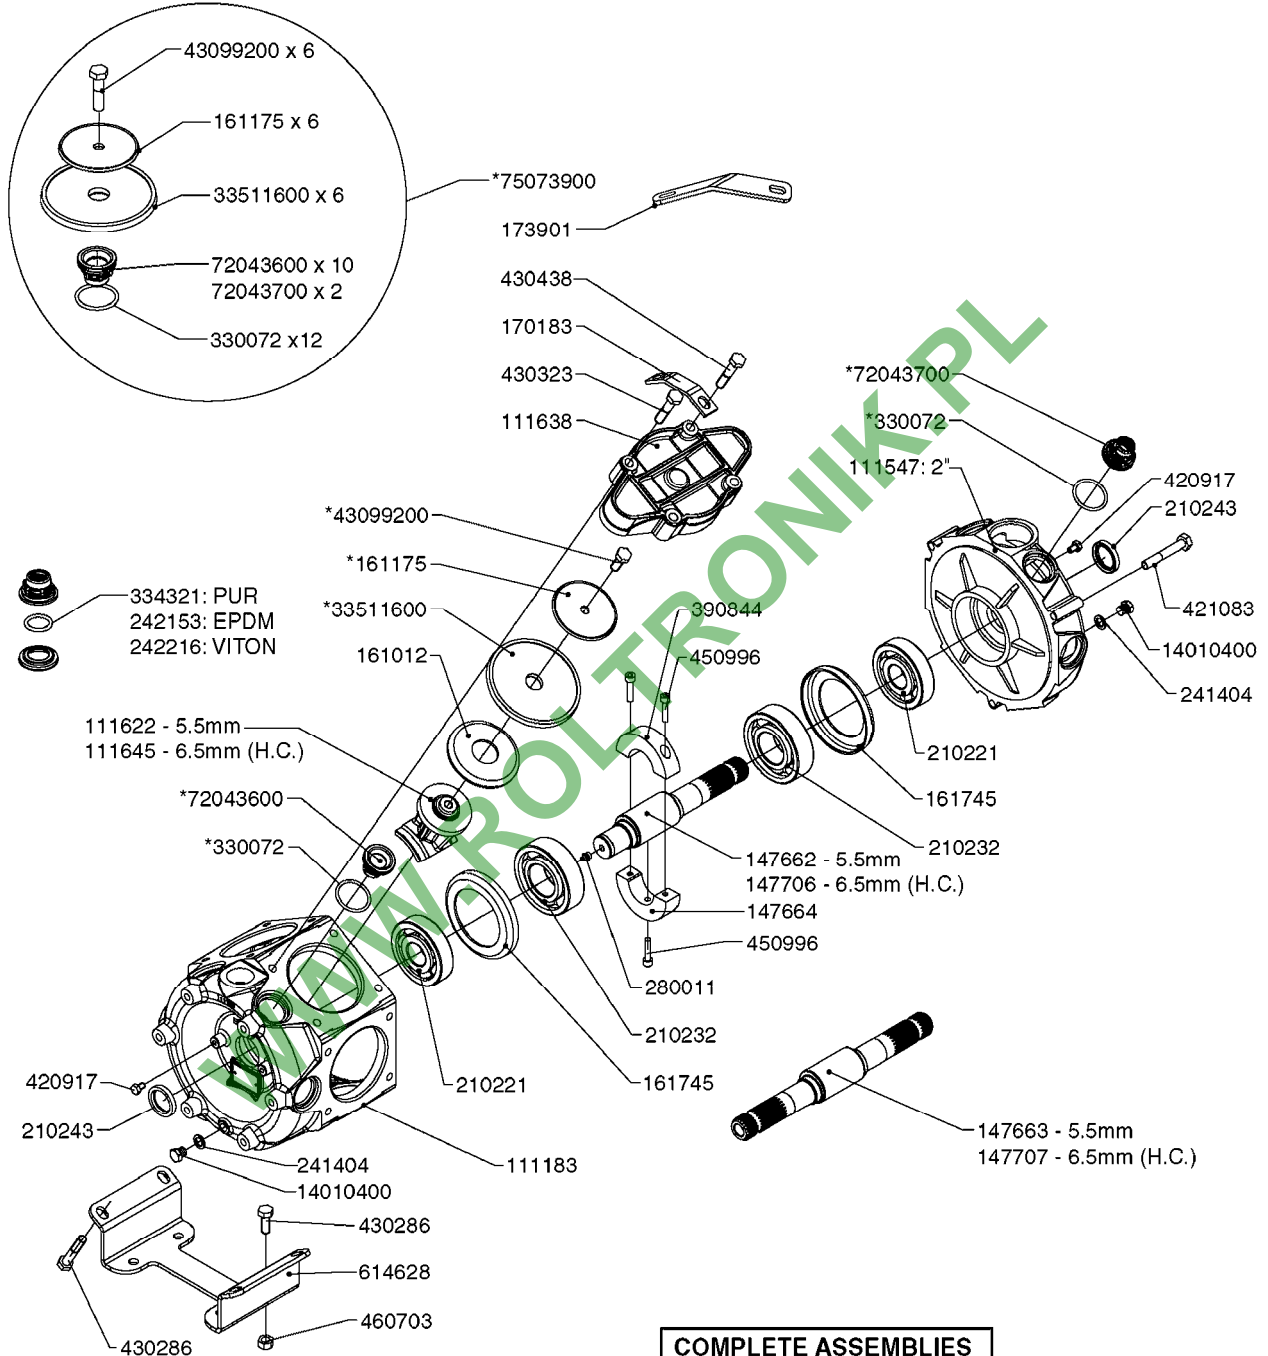

COMPLETE ASSEMBLIES
WHOLEGOODS ITEMS

COMPLETE PUMPS

- 821585 - 463/5.5 W/THROUGH SHAFT (1000 RPM)
- 821587 - 463/10 W/THROUGH SHAFT (540 RPM)
- 82169400 - 464/6.5 (1000 RPM - H.C. INLINE PORTS)
- 72293300 - 463/6.5 W/THROUGH SHAFT (1000 RPM)
- 463/12 (540 RPM H.C. OFFSET PORTS) REPLACED BY 82168700 (PAGE A0350)
- 463/6.5 (1000 RPM H.C. OFFSET PORTS) REPLACED BY 82168800 (PAGE A0350)

A0340