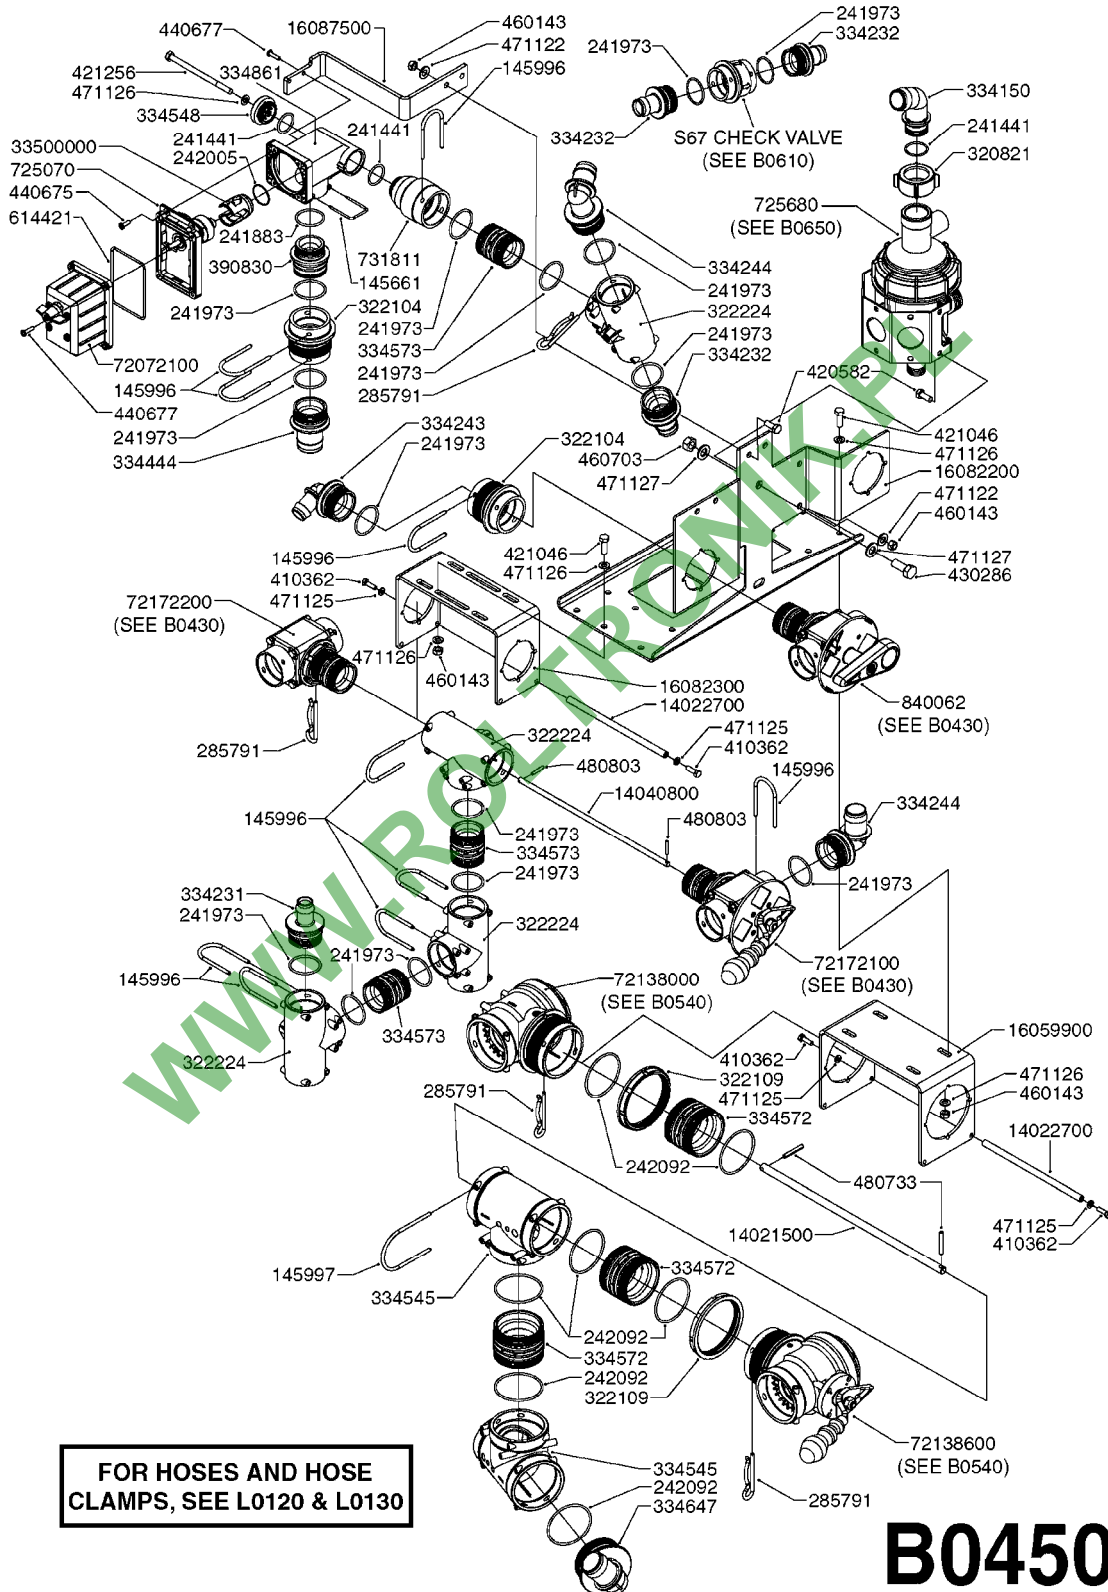

FOR HOSES AND HOSE CLAMPS, SEE L0120 & L0130

B0450

parts-n°	order qty	description
145661	1	FITT.DK S-61 FORK
145996	1	FITT.DK S-67 FORK
145997	1	FITT.DK S-93 FORK
241441	1	O-RING D29.3X3
241883	1	O-RING D39.2X3 NITRIL 242020
241973	1	O-RING 44.2 x 3.0 (use-242353)
242005	1	O-RING D32.1X1.6 NITRIL
242092	1	O-RING D69.5X3 (Use-242351)
285791	1	HAIR PIN S93/S67
320821	1	FITT.DK NUT 1-1/2" BSP
322104	1	FITT.DK S-67 BULKHEAD
322109	1	FITT.DK S-93 BULKHEAD NUT
322224	1	FITT.DK S-67 TEE
334150	1	FITT.DK HB 1-1/4" 110 F.1-1/2"
334231	1	FITT.DK S-67 STR.1'
334232	1	FITT.DK S-67 STR.1-1/4'
334243	1	FITT.DK S-67 ELB.1"
334244	1	FITT.DK S-67 ELB.1-1/4"
334444	1	FITT.DK S-67 STR.1-1/2" PVC
334545	1	FITT.DK S-93 TEE
334548	1	END COVER
334572	1	FITT.DK S-93 ADAPTOR MALE MALE
334573	1	FITT.DK S-67 CONNECTOR
334647	1	FITT.DK S93 ELB 1-1/2" 90 PVC
334861	1	HOUSING F. HM EVC POST 1992
390830	1	ADAPTER S61/S67
410362	1	BOLT HEX 8.8 SS M6X20 FT
420582	1	BOLT HEX 8.8 DEL M8X20 FT A2
421046	1	BOLT HEX 8.8 DEL M8X25 FT A2 DIN933
421256	1	BOLT HEX 8.8 SS M8X130
430286	1	BOLT HEX 8.8 DEL M12X30 FT
440675	1	SCREW F. PLASTIC 5X16 SS
440677	1	SCREW F. PLASTIC 5X20 SS
460143	1	NUT HEX M8 LOCK A2 DIN985
460703	1	NUT HEX M12X1.75 LOCK DIN985
471122	1	WASHER, M10, Ø20/10.5X 2.0, SS
471125	1	WASHER, M6, Ø12/ 6.4X 1.6, SS
471126	1	WASHER, M8, Ø16/ 8.4X 1.6, SS
471127	1	WASHER, M12, Ø24/13.0X 2.5, SS
480733	1	PIN D6 X 40
480803	1	PIN Ø4 X 25
614421	1	GASKET F/MOTOR HOUSE-ON/OFF TR
725070	1	BRKT.PLATE F/PRES. 70068303
725680	1	SCF ASSY.80 W/THREADED TOP CAP
731811	1	FITT.DK ADAPTOR S67 EC BOOM SE
840062	1	VALVE S67 PRESSURE AGITATION
14021500	1	SPINDLE F.S93 SMART VALVE
14022700	1	SPACER TUBE Ø10 L=212 SS
14040800	1	SPINDLE F.SMART VALVE 14068700
16059900	1	BRACKET 2 STK S93 SMART VALVE
16082200	1	BRACKET F.CM+ SMART VALVE
16082300	1	BRACKET 2PCS S67 VALVE 15 BAR
16087500	1	BRACKET F.REG.VALVE CM+ SV
33500000	1	CYL REG VALVE 02 SEE 741812
72072100	1	MOTOR REG. 1:150 AMP PLUG YELL
72138000	1	VALVE S93 "V2" SMART VALVE
72138600	1	VALVE S93 "V3" SMART VALVE
72172100	1	VALVE S67 "V1" SMART VALVE
72172200	1	VALVE S67 "V2" SMART VALVE