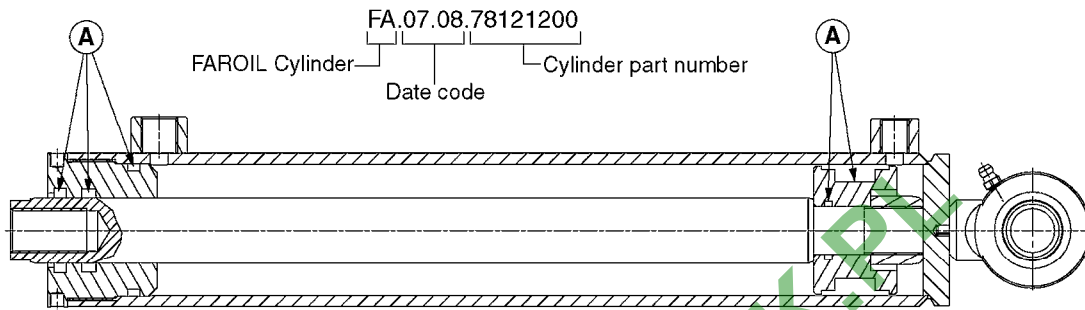

HYDRAULICS - CYLINDERS
C0020-HIN, 01:01:16

Page 3

Date 16.03.2016 11:47

parts-n°	order qty	description
63039300 78100003	1 1	CYLINDER ROD F.781132 CYL. PARA-LIFT CM+750 W/STOP

WWW.ROLTRONIK.PL

Check cylinder barrel for stamped part number.