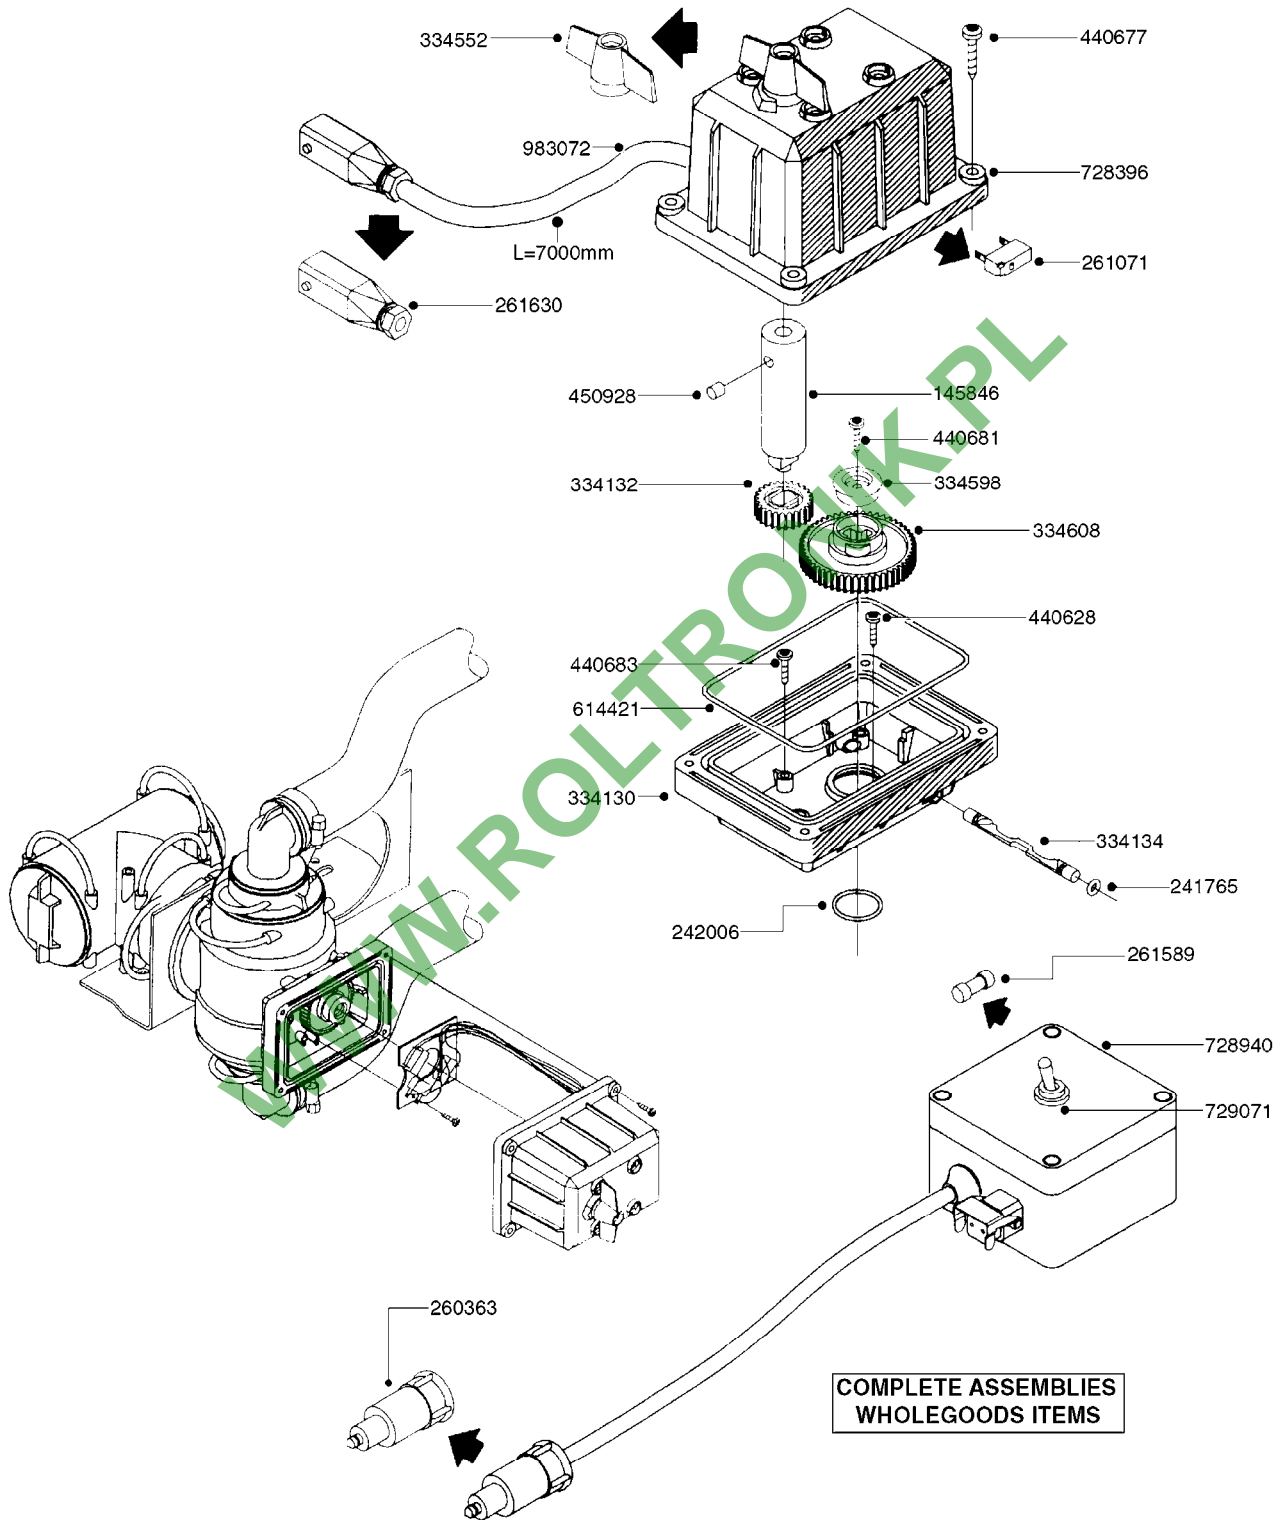

BALL VALVE-ELECTRIC 3-WAY
K0030-HIN, 01:01:16

Page 1

Date 16.03.2016 11:47

parts-n°	order qty	description
145846	1	COUPLING FOR EL 3-WAY VALVE
241765	1	O-RING 3.1 X 1.6
242006	1	O-RING D22/D19 X 1.5
260363	1	PLUG 2 POLE 12V
261071	1	MICRO SWITCH TYPE 9 SM 201
261589	1	FUSE 5 X 20 1.25 AMP
261630	1	PLUG MALE/HIRSHCMANN-3XBAL.VAL
334130	1	GEAR BOX
334132	1	COG WHEEL
334134	1	INDICATOR ROD
334552	1	GRIP F.MAN.OP.EC PRES.REG.GREE
334598	1	PLUG F.VALVE HANDLE BLUE
334608	1	GEAR WHEEL F.3X BALL VALVE
440628	1	SCREW 3/8'
440677	1	SCREW F. PLASTIC 5X20 SS
440681	1	SCREW F. PLASTIC 4MM X 14LG SS
440683	1	SCREW 40X18 2WAY ELC.BALL VALV
450928	1	SET SCREW M8 X 8MM STAINLESS
614421	1	GASKET F/MOTOR HOUSE-ON/OFF TR
728396	1	MOTOR UNIT F.BALL VALVE
728940	1	CONTROL BOX F. 3-WAY VALVE ELC
729071	1	PRINTPL.F.3-STILL.BOKS FORMONT
834362	1	ELECTRIC KIT F.MANIFOLD
983072	1	ELEC. CABLE 3 WIRE X 0.75MM

WWW.ROLTRONIK.PL