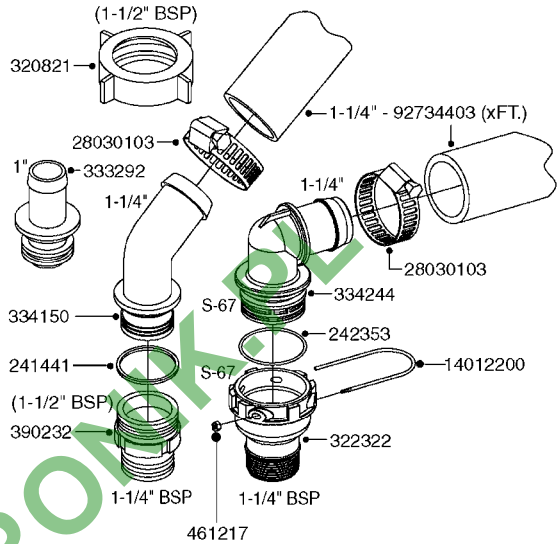

PRESSURE SIDE OF PUMP