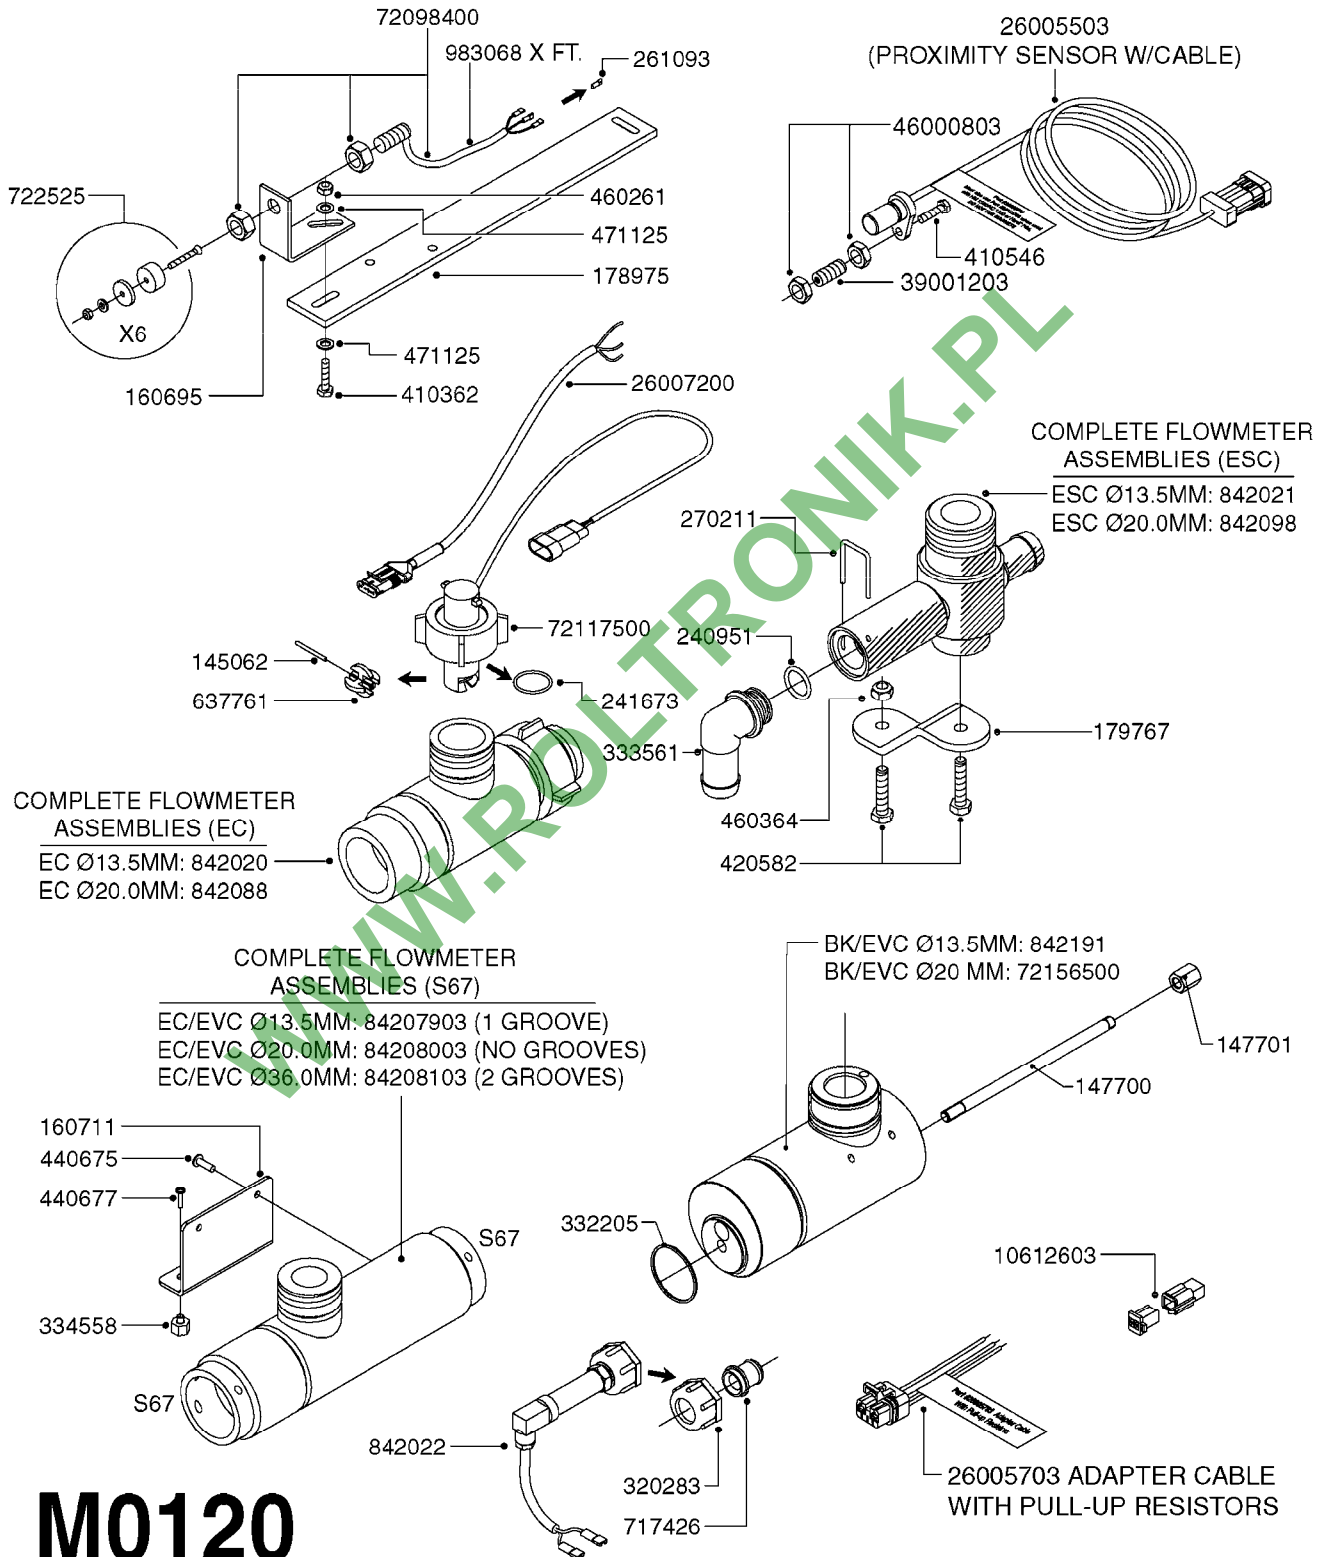

M0120

parts-n°	order qty	description
145062	1	ROTOR SHAFT
147700	1	STUD BOLT M8 X 158MM
147701	1	NUT HEX M8 STAINLESS L=16
160695	1	BRACKET F.SENSOR
160711	1	BRACKET FOR FLOW METER
178975	1	MOUNT BRACKET F. SPEED SENSOR
179767	1	FLOW SENSOR MOUNTING BRACKET
240951	1	O-RING D21.2X3 NITRIL
241673	1	O-RING D22.1X1.6
261093	1	SPADE F.ELEC.WIRE DK 2.8X0.8
270211	1	FITT.DK S25 FORK L=37.5
320283	1	FITT.DK NUT 3/4"BSP
332205	1	O-RING D43/39XD2
333561	1	FITT.DK ELB.1" EC RETURN
334558	1	NUT HEX PLASTIC INSERT
410362	1	BOLT HEX 8.8 SS M6X20 FT
410546	1	BOLT HEX SS M6X12 FT
420582	1	BOLT HEX 8.8 DEL M8X20 FT A2
440675	1	SCREW F. PLASTIC 5X16 SS
440677	1	SCREW F. PLASTIC 5X20 SS
460261	1	NUT HEX M6X1 LOCK A2 DIN985
460364	1	NUT HEX M8 GALV.
471125	1	WASHER, M6, Ø12/ 6.4X 1.6, SS
637761	1	ROTOR F.FLOWMETER - PILOT
717426	1	FITT.DK REDUC 1/4"BSP F.3/4"N
722525	1	MONITOR MAGNETS SET OF 8PCS
842020	1	HP FLOW METER EC 2-30 GPM
842021	1	HP FLOW METER ESC 2-30 GPM
842022	1	HP PRESS. TRANSDUCER 0-150 PSI
842088	1	HP FLOW METER EC 4-70 GPM
842098	1	HP FLOW METER ESC 4-70 GPM
842191	1	HP FLOW METER BK/EVC 2-30 GPM
983068	1	ELEC. CABLE 3 WIRE X .25MM HP
10612603	1	KIT PLUG 6 PIN F.PILOT MONITOR
26005503	1	SPEED SENSOR/CABLE ASSY PROX
26005703	1	*SPEED SENS ADPT CBLE W PULLUP
26007200	1	CABLE L =13.00M, AMP, MALE, 3P
39001203	1	THREAD PLST 1/2-13UNCXM6X1L=1"
46000803	1	NUT, 1/2-13 THIN
72098400	1	SPEED SENSOR W/CABLE 10000MM
72117500	1	FLOW SENSOR - M.AMP L=1M
72156500	1	HP FLOW METER PIN 4-70 GPM 20Ø
84207903	1	FLOW METER, 2-30 GPM, S67, CAL
84208003	1	FLOW METER, 4-70 GPM, S67, CAL
84208103	1	FLOW METER, 20-160 GPM, S67, CAL