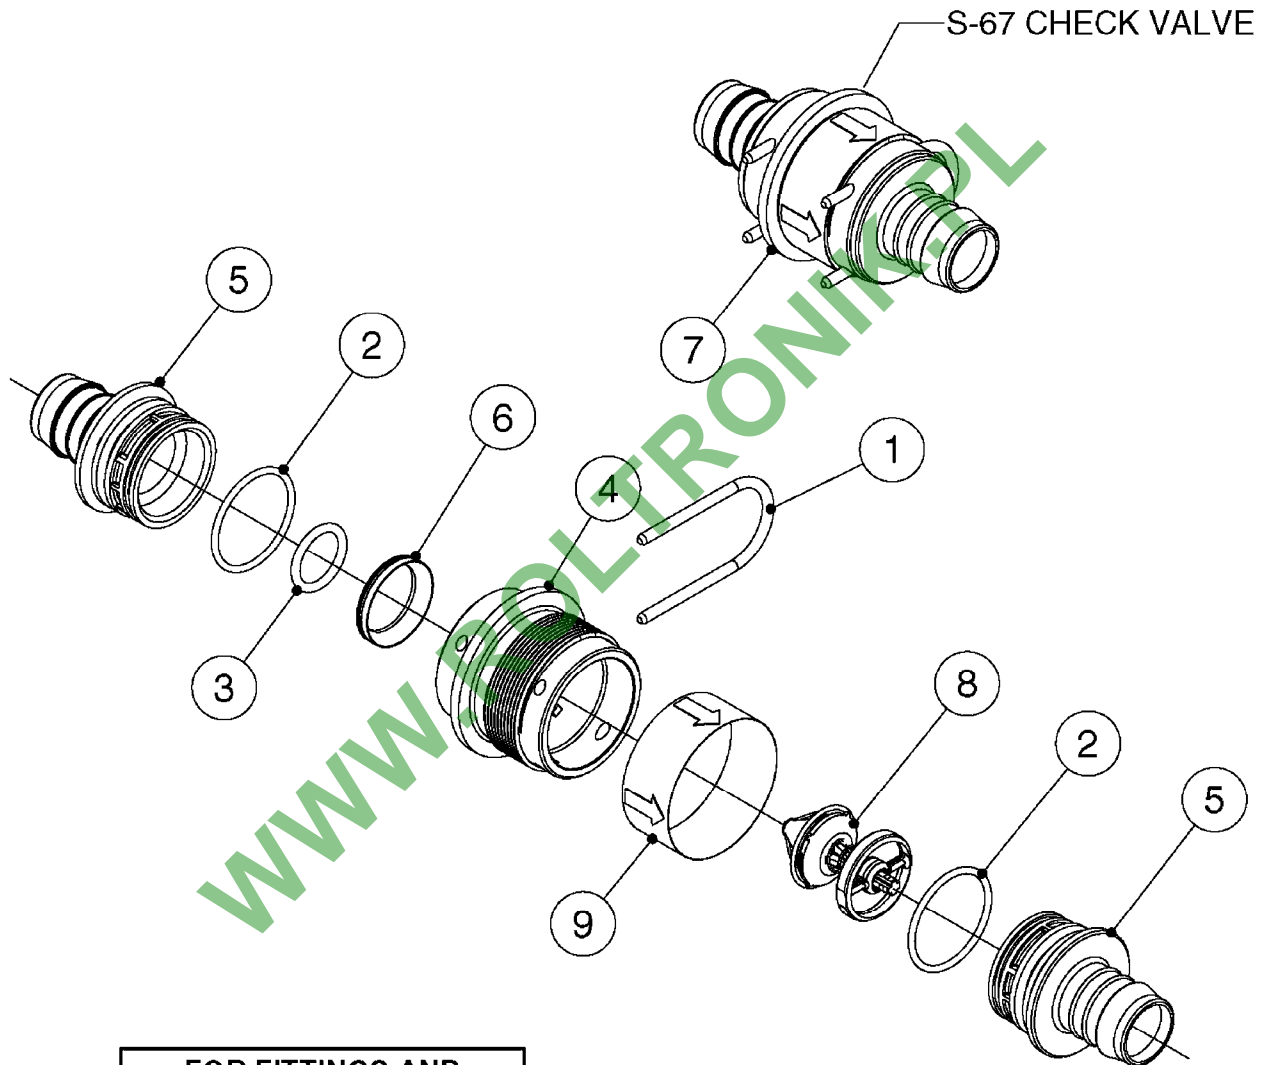

FOR FITTINGS AND
HOSES, SEE SECTION L

B0630

CHECK VALVES - S67
B0630-HIN, 01:01:16

Page 1

Date 16.03.2016 11:47

Pos.	parts-n°	order qty	description
1	145996	1	FITT.DK S-67 FORK
2	242353	1	O-RING D44.2X3.0 VITON F.S-67
3	242504	1	O-RING D35x2 NITRIL
4	322104	1	FITT.DK S-67 BULKHEAD
5	334231	1	FITT.DK S-67 STR.1'
5	334232	1	FITT.DK S-67 STR.1-1/4'
6	14103100	1	SEAT F.CHECK VALVE D40.8 2010
7	72001803	1	CHCK VLV,S67, 2 X 1" HB COMPLETE IN-LINE CHECK VALVE FOR 1" HOSE
7	72206600	1	CHCK VLV,S67, 2 X 1.25" HB COMPLETE IN-LINE CHECK VALVE FOR 1-1/4" HOSE
8	72089900	1	CHECK VALVE S67 SUBASMBLY.2001
9	97800500	1	DECAL 230X28 BLACK ARROW

WWW.ROLTRONIK.PL