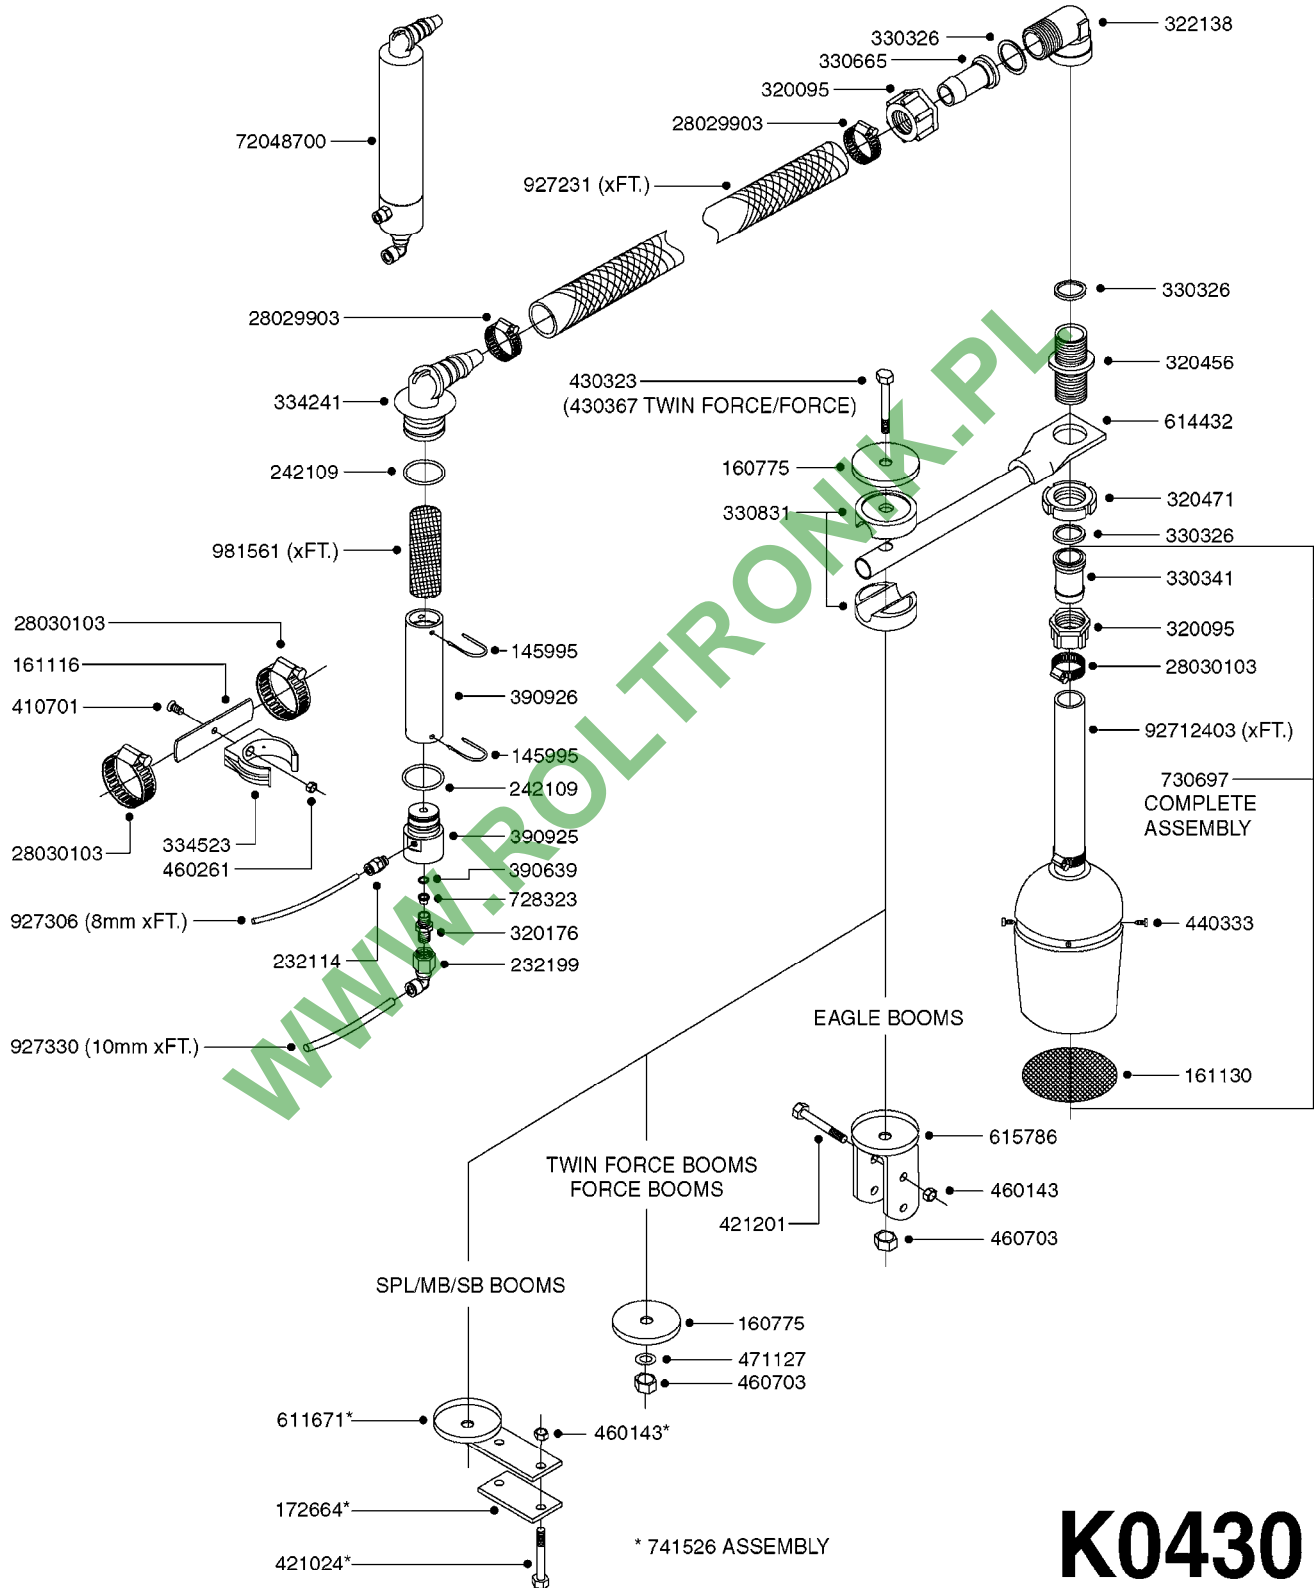

K0430

parts-n°	order qty	description
145995	1	FITT.DK S-53 FORK
160775	1	WASHER F. FRICTION PLATE
161116	1	FLATBAR PLATE 3 X 25 X 110
161130	1	FILTER SCREEN F/FOAM DROPPER
172664	1	FLATBAR BACKING PLATE
232114	1	COUPLER 1/8" THREADX8MM HOSE
232199	1	COUPLER 3/8' BSP-90/10MM HOSE
242109	1	O-RING D32.2x3.0 (USE 242354)
320095	1	FITT.DK NUT 1" BSP
320176	1	FITT.DK HN 3/8"X1/2" BSP
320456	1	FITT.DK BULKHEAD 1"BSP DOUBLE
320471	1	FITT.DK NUT 1" BSP JAMB
322138	1	FITT.DK ELB 1"M X 1"F BSP
330326	1	O-RING D30/D24X2 F.1"NUT
330341	1	FITT.DK HB 1" F. 1" NUT
330665	1	3/4' HOSE TAIL F/1' CAP
330831	1	FRICTION PLATE
334241	1	FITT.DK S-53 ELB.3/4"
334523	1	PIPE HOLDER D51.5
390639	1	O-RING F.NOZZLE FILTER
390925	1	FITTING F.FOAM MIX.CHAMB. STD
390926	1	TUBE,MIX CHAMB. FOAM MARK STD
410701	1	SCREW M6X16 GALV.
421024	1	BOLT HEX 8.8 DEL M8X60
421201	1	BOLT HEX 8.8 DEL M8X70
430323	1	BOLT HEX 8.8 DEL M12X60
430367	1	BOLT HEX 8.8 DEL M12X100 DIN931
440333	1	SCREW 3.5 X 9.5 SS
460143	1	NUT HEX M8 LOCK A2 DIN985
460261	1	NUT HEX M6X1 LOCK A2 DIN985
460703	1	NUT HEX M12X1.75 LOCK DIN985
471127	1	WASHER, M12, Ø24/13.0X 2.5, SS
611671	1	BREAK AWAY HOLDER F-MARKER
614432	1	BREAK AWAY ARM F. FOAM MARKER
615786	1	MOUNT BKT. F.FOAM DROPPER 98
728323	1	VALVE NON-RETURN
730697	1	FOAM DROPPER COMP. BLACK '97
741526	1	FOAM DROPPER MT. KIT MB-SPL
927231	1	HOSE R X PVCX3/4 CLR/BRD 0012"
927306	1	HOSE R X PE D8/D6 X 0012"BLACK
927330	1	HOSE R X PE D10/D8 X 012"BLACK
981561	1	SPONGE MAT. MIX.CHAMBER-x0012"
28029903	1	CLAMP HOSE GEAR P3/4"-S1" 6712
28030103	1	CLAMP HOSE GEAR P5/4"-S1.5"6724
72048700	1	MIXING CHAMBER,FOAM MARK. STD
92712403	1	HOSE R X1" X300PSI WP X0012"