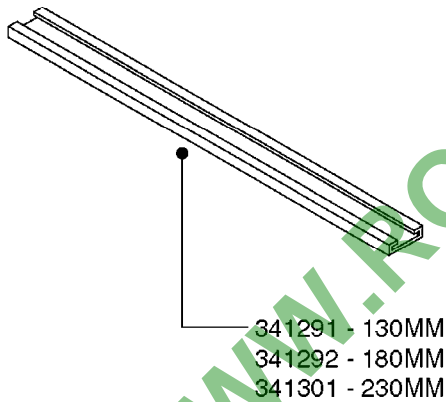

1-1/2" OR SMALLER CLAMPS	Hose Size	Pressure	Suction	Clamp Code	
	3/8"	28029803			6706
1/2"	28029803			6706	
3/4"	28029903			6712	
1"	28030003		28029903	6716	
1-1/4"	28030103			6724	
1-1/2"			28030103	6724	
2"			28030203	235-67	
2-1/2"			28030303	235-74	
3"			28030403	235-82