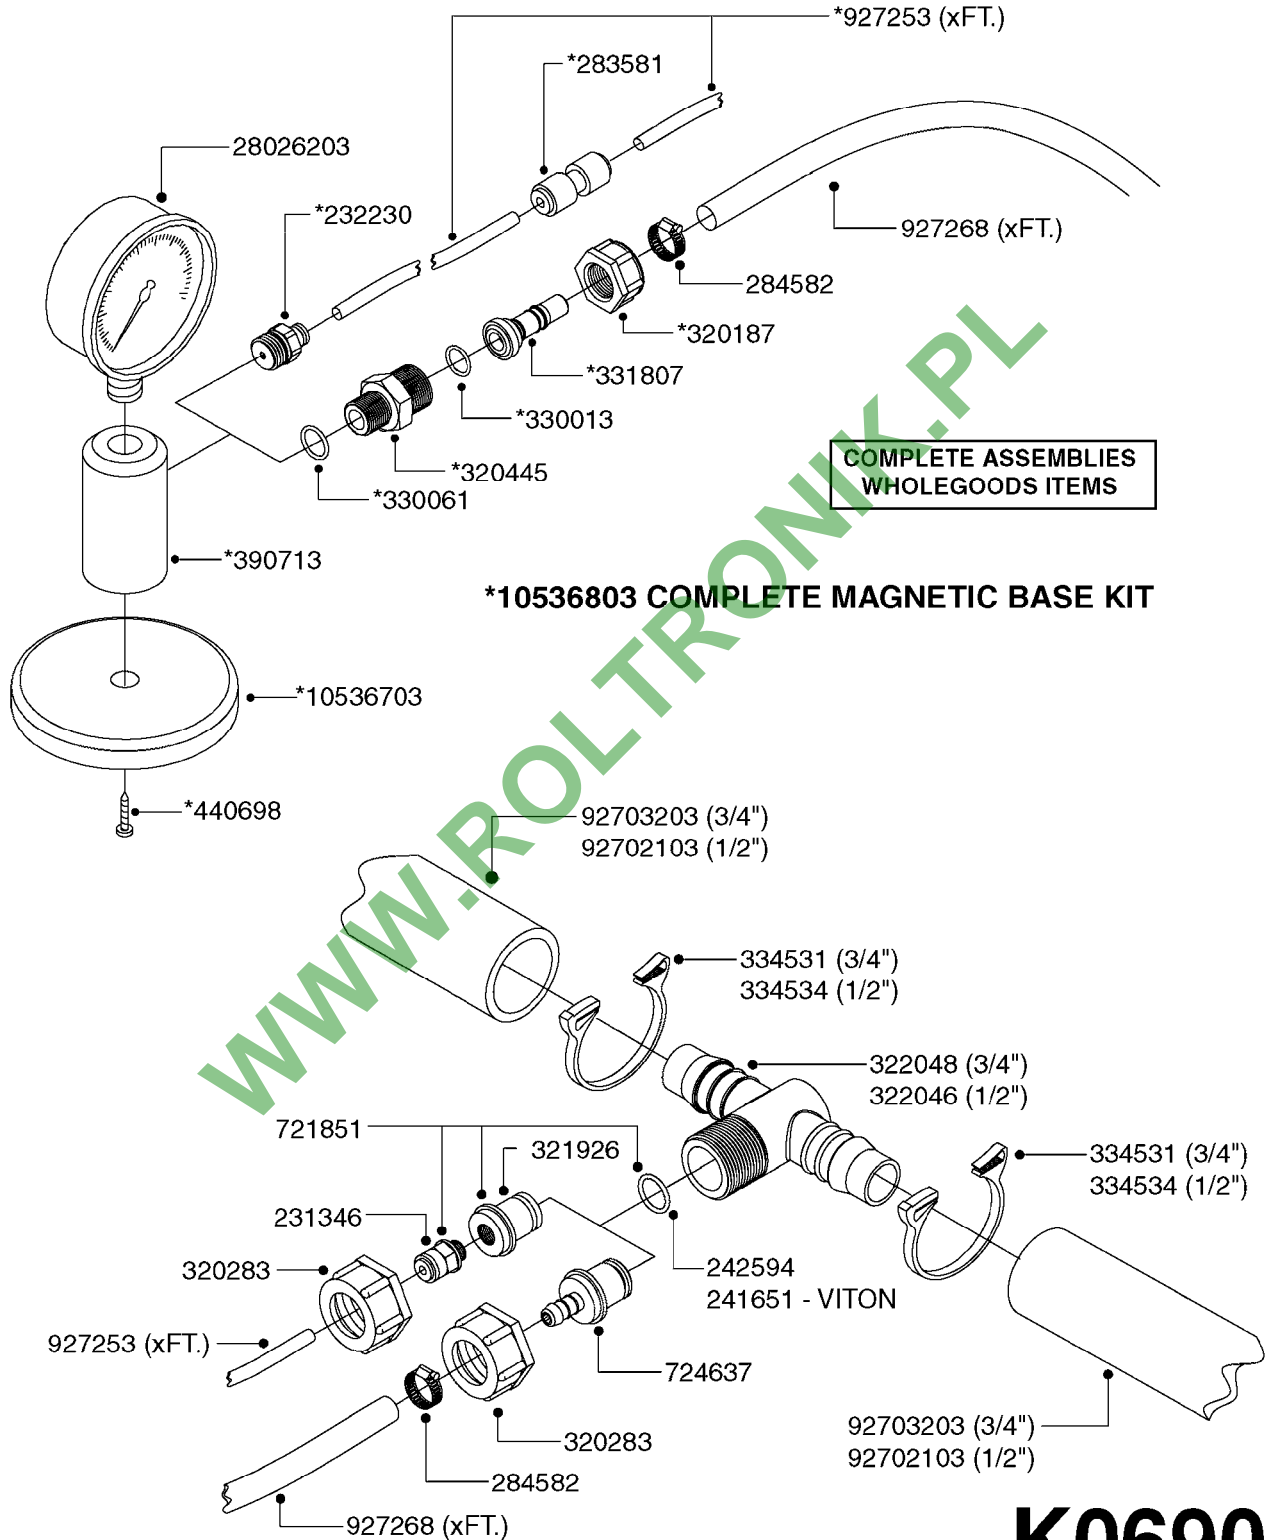

COMPLETE ASSEMBLIES
WHOLEGOODS ITEMS

*10536803 COMPLETE MAGNETIC BASE KIT

K0690

REMOTE GAUGE-MAGNETIC BASE KIT
K0690-HIN, 01:01:16

Page 1

Date 16.03.2016 11:47

parts-n°	order qty	description
231346	1	QUICK COUPLER 1/8"BSP X 4 MM
232230	1	QUICK COUPLER 1/4"BSP X 4 MM
241651	1	O-RING D14.0X3.0 NITRIL
242594	1	O-RING D14 X 1.78 SCH.70-EPDM
283581	1	HOSE CONNECTOR STR. F.4MM PE
284582	1	CLAMP HOSE GEAR - 5/16"
320187	1	FITT.DK CAP 3/8" BSP BLACK
320283	1	FITT.DK NUT 3/4"BSP
320445	1	FITT.DK HN 1/4"X3/8" BSP
321926	1	FITT.DK REDUC 1/8"BSP F.3/4"N
322046	1	FITT.DK TEE 1/2X1/2HB X3/4'BSP
322048	1	FITT.DK TEE 3/4X3/4HB X3/4'BSP
330013	1	O-RING D15/D10X2.5 F.3/8"NUT
330061	1	O-RING D16/D11X2,5
331807	1	FITT.DK HB 5/16" F.3/8" NUT
334531	1	CLAMP HOSE PLASTIC 3/4"
334534	1	CLAMP HOSE PLASTIC 1/2"
390713	1	GAUGE ADAPTOR 1/4" BSP
440698	1	SCREW F.PLASTIC 6X18 SS HEXHD
721851	1	SCREW PLUG W/QUICK FIT
724637	1	FITT.DK HB 5/16' F. 3/4" COMP.
927253	1	AIR HOSE, DIAMETER 4MM
927268	1	HOSE R X PVC X 1/4 X 0012"
10536703	1	MAGNETIC BASE D3,2'/90LB
10536803	1	MAGNETIC BASE KIT F.GAUGE
28026203	1	GAUGE 200PSI/BR,2.5"1/4BSP-BTM
92702103	1	HOSE R X1/2" X300PSI WP X0012"
92703203	1	HOSE R X3/4" X300PSI WP X0012"

WWW.ROLTRONIK.PL