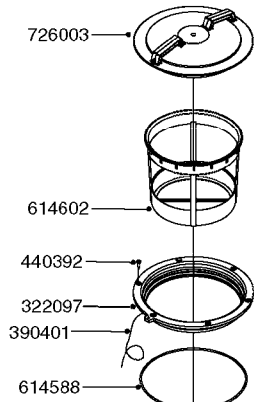

SIGHT GAUGE (SEE PAGE K0780)