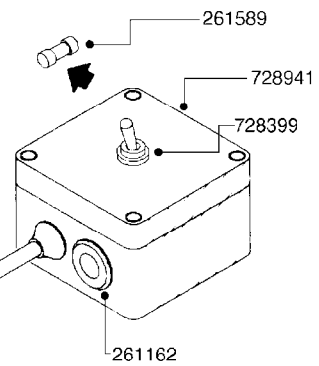

COMPLETE ASSEMBLIES
WHOLEGOODS ITEMS

834363 - AGITATION BYPASS VALVE

K0020

BALL VALVE-ELECTRIC 2-WAY
K0020-HIN, 01:01:16

Page 1

Date 16.03.2016 11:47

parts-n°	order qty	description
145846	1	COUPLING FOR EL 3-WAY VALVE
241765	1	O-RING 3.1 X 1.6
242006	1	O-RING D22/D19 X 1.5
260363	1	PLUG 2 POLE 12V
261071	1	MICRO SWITCH TYPE 9 SM 201
261162	1	SOCKET F.12V BAYONET PLUG
261589	1	FUSE 5 X 20 1.25 AMP
334130	1	GEAR BOX
334131	1	COG WHEEL
334132	1	COG WHEEL
334134	1	INDICATOR ROD
334552	1	GRIP F.MAN.OP.EC PRES.REG.GREE
334598	1	PLUG F.VALVE HANDLE BLUE
440628	1	SCREW 3/8'
440677	1	SCREW F. PLASTIC 5X20 SS
440681	1	SCREW F. PLASTIC 4MM X 14LG SS
440683	1	SCREW 40X18 2WAY ELC.BALL VALV
450928	1	SET SCREW M8 X 8MM STAINLESS
614421	1	GASKET F/MOTOR HOUSE-ON/OFF TR
725340	1	MOTOR HOUSING FOR EL VALVE
728399	1	CIRCUIT BOARD F.728941
728941	1	CONTROL BOX F.2-WAY VALVE ELC.
834363	1	ELECTRIC KIT, AGITATION BYPASS

WWW.ROLTRONIK.PL