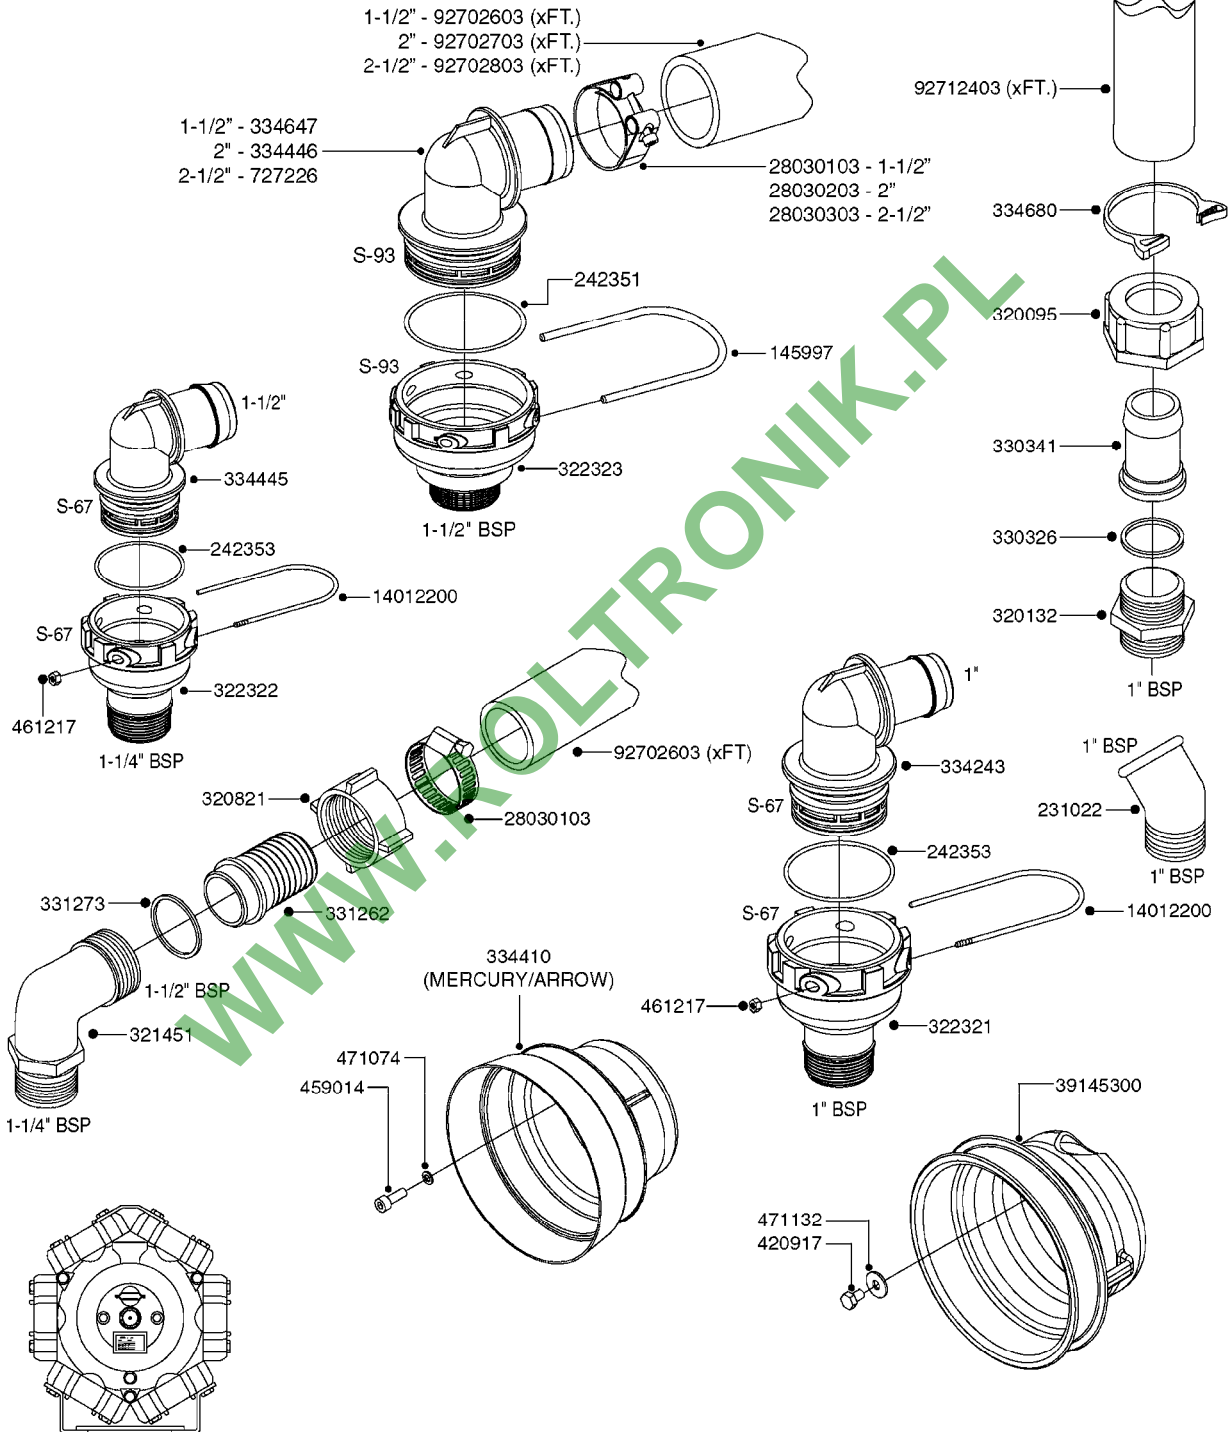

SUCTION SIDE OF PUMP

PRESSURE SIDE OF PUMP

COMPLETE PUMP
(NLA) REPLACED BY 364 PUMP (SEE PAGE A0280)

A0300

PUMP - 361/363 FITTINGS
A0300-HIN, 23:02:16

Page 1

Date 06.11.2017 10:58

parts-n°	order qty	description
145997	1	FITT.DK S-93 FORK
231022	1	FITT.DK ELB. 1' BSP GF 121
242351	1	O-RING D69.5X3.0 VITON F.S-93
242353	1	O-RING D44.2X3.0 VITON F.S-67
320095	1	FITT.DK NUT 1" BSP
320132	1	FITT.DK HN 1" BSP
320821	1	FITT.DK NUT 1-1/2" BSP
321451	1	FITT.DK ELB.1-1/2 X1-1/4 80DEG
322321	1	FITT.DK S-67 X 1"BSP MALE
322322	1	FITT.DK S-67 X 1-1/4"BSP MALE
322323	1	FITT.DK S-93 X 1-1/2"BSP MALE
330326	1	O-RING D30/D24X2 F.1"NUT
330341	1	FITT.DK HB 1" F. 1" NUT
331262	1	FITT.DK HB 1-1/2" F. 1-1/2"NUT
331273	1	O-RING D44/D38X2 F.1-1/2"
334243	1	HOSE TAIL 90° S67 1"
334410	1	PROTECTION PUM
334445	1	HOSE TAIL 90° S67 1"1/2
334446	1	FITT.DK S-93 ELB.2" PVC
334647	1	FITT.DK S93 ELB 1-1/2" 90 PVC
334680	1	CLAMP HOSE PLASTIC 1"
420917	1	BOLT HEX 8.8 RAW M8X12 FT
459014	1	ALLEN SCREW M8 X 15 GALV.DIN93
461217	1	NUT HEX M5 LOCK
471074	1	WASHER M8 ELZ
471132	1	WASHER D24/D8.4 X 2 SS
727226	1	FITT. S93 2-1/2" 90° S W/O-RING
14012200	1	FITT.DK S-67 FORK W/M5 THREADS
28030103	1	CLAMP HOSE GEAR P5/4-S1.5"6724
28030203	1	CLAMP HOSE T-BOLT S2" 235-67
28030303	1	CLAMP HOSE T-BOLT S2.5" 235-76
39145300	1	PTO SHIELD Ø203 4-POLET MACHINED
92702603	1	HOSE PVC SUCT GRAY 1-1/2"
92702703	1	HOSE PVC SUCT GRAY 2"
92702803	1	HOSE PVC SUCT GRAY 2.5"
92712403	1	HOSE R X1" X300PSI WP X0012"