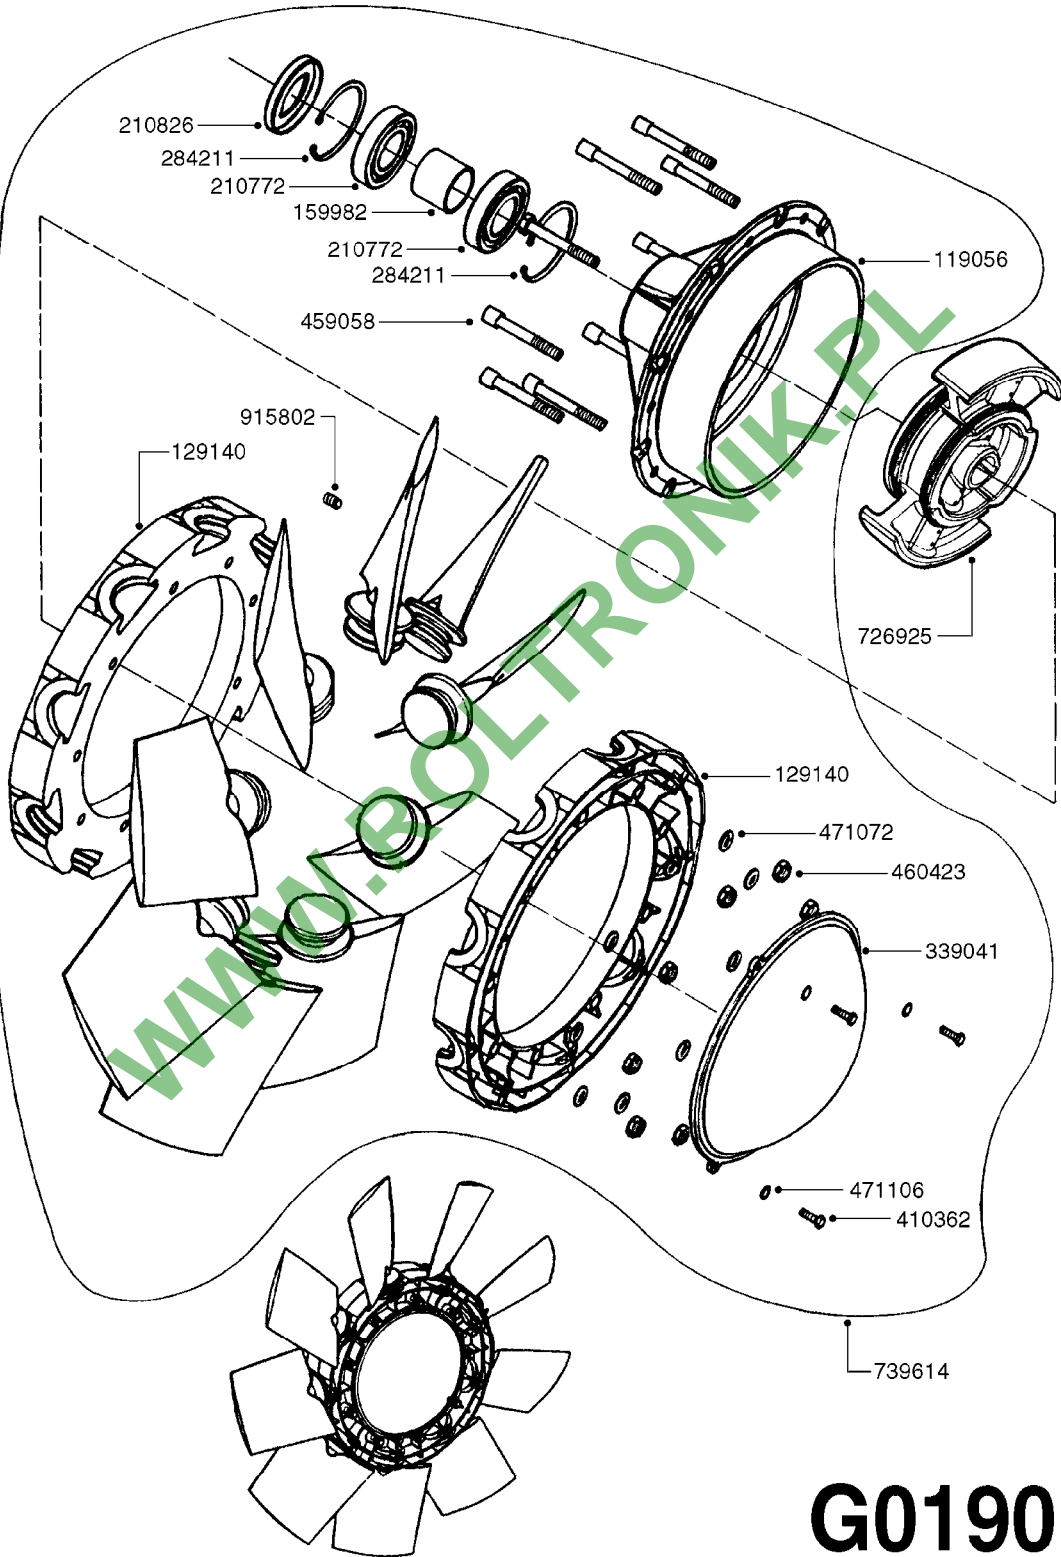

ARROW - 30" AXIAL FAN
G0190-HIN, 01:01:16

Page 0

Date 06.11.2017 10:58

ARROW - 30" AXIAL FAN
G0190-HIN, 01:01:16

Page 1

Date 06.11.2017 10:58

parts-n°	order qty	description
119056	1	CENTER WHEEL F.30"/32" FAN
129140	1	FLANGE F.CENTER WHEEL 30"/32"
159982	1	DISTANCE TUBE FOR 820
210772	1	BALL BEARING 6208 2RS1
210826	1	SEAL OIL 45 X 10
284211	1	SNAP-RING INNER 80X2.5
339041	1	CAP FOR FAN
410362	1	BOLT HEX 8.8 SS M6X20
459058	1	ALLEN SCREW M10X80
460423	1	NUT HEX M10X1.50 LOCK DIN985A2 SS
471072	1	WASHER M10 EL2
471106	1	WASHER D6
726925	1	CENTRIFUGAL CLUTCH D. 245
739614	1	FAN - AXIAL 30"
915802	1	SET SCREW DIN 913 6X6

WWW.ROLTRONIK.PL