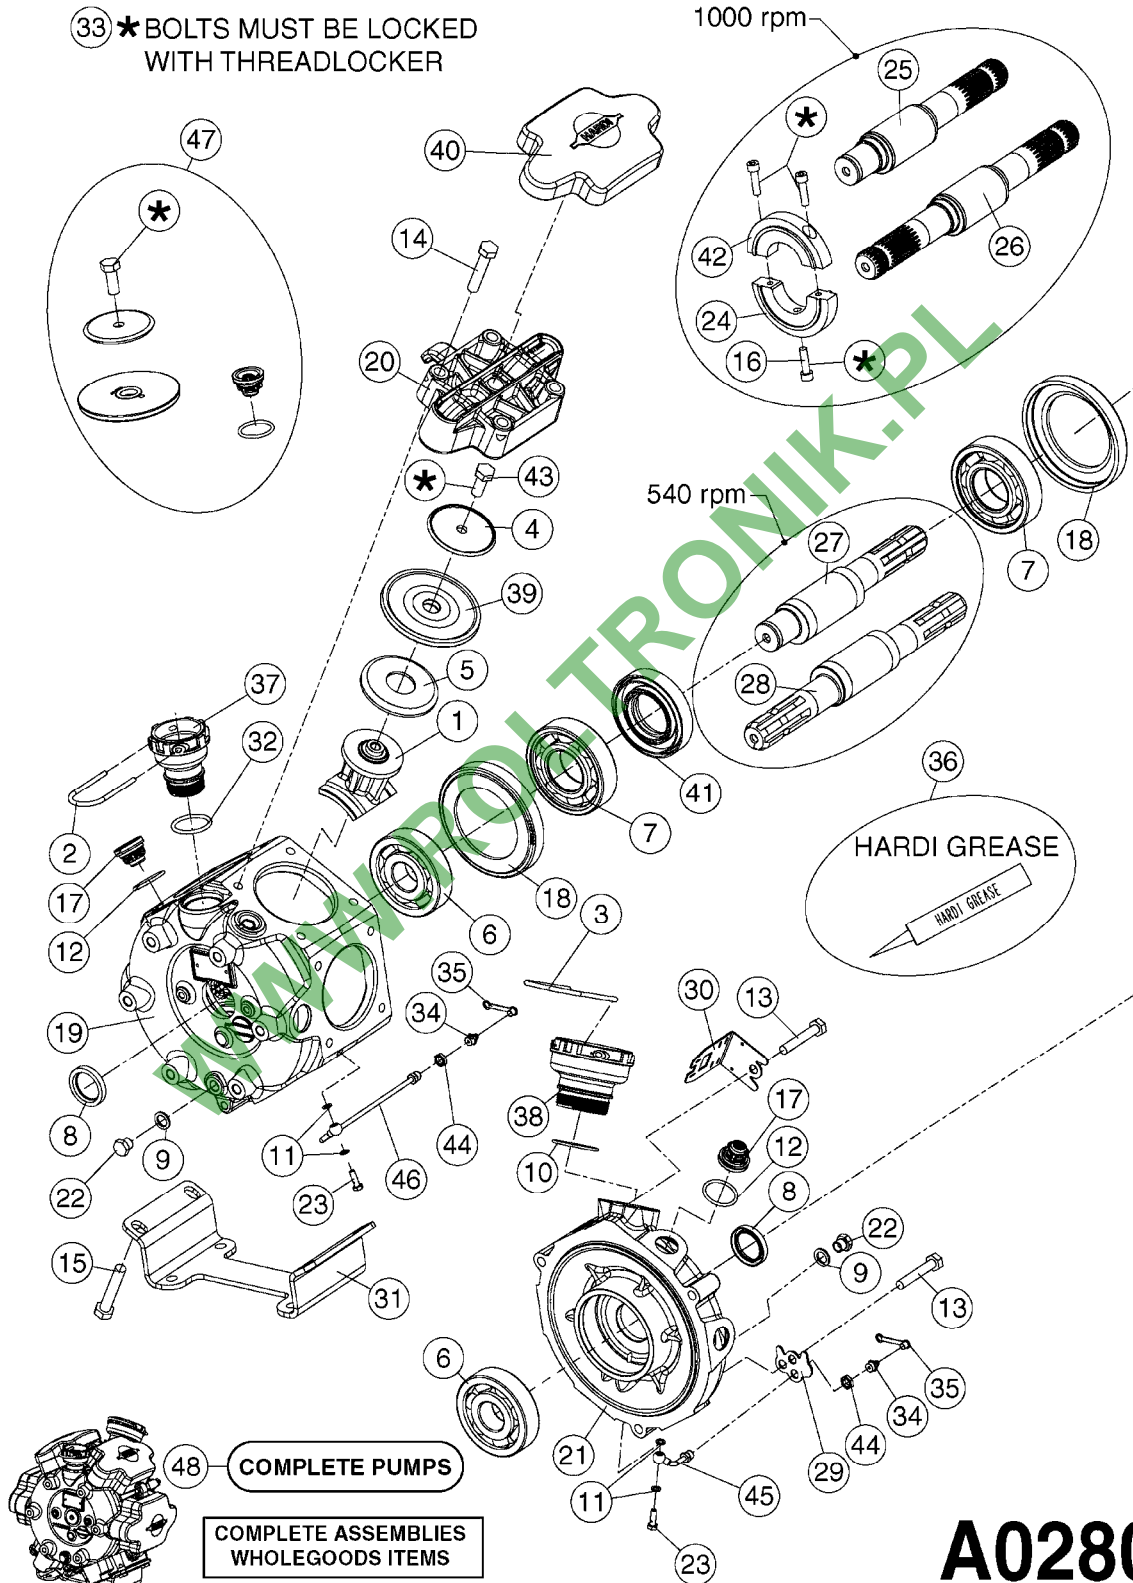

# A0260

PUMP - 363 W/MOUNTING BASE  
A0260-HIN, 17:03:16

Page 1

Date 06.11.2017 10:58

parts-n°	order qty	description
110317	1	PUMP CASING MODEL 360/361 PNTD
111630	1	CONNECTING ROD 363/364-10 PUMP
111636	1	VALVE COVER 363 HEAVY DUTY
111651	1	CASTING F.363 1.5" PUMP(FRONT)
142037	1	CRANK SHAFT 361-20
143577	1	CRANK SHAFT F.363/462/463-10mm
147097	1	CRANK SHAFT 363-463/10 THROUGH
161174	1	DIAPHRAGM DISC SS 361/363/364 PUMP
161372	1	DIAPHRAGM BACKING DISC,320-361
161745	1	METAL SPACER F.363/463
210221	1	BEARING BALL 6407
210232	1	BEARING BALL 6310
210243	1	SEAL OIL 35 X 47 X 7
241404	1	DOWTY SEAL 1/4"
241684	1	DEICER PARTS: DIAPHRAGM MODEL 361 NITRIL
242152	1	O-RING D18.2X3 EPDM
242215	1	O-RING D18X3 VITON
280011	1	GREASE NIPPLE 1/8" SAE H TR
330024	1	O-RING D41,1/D34.5 X 3,5
331192	1	SPACER, MODEL 361/363
334320	1	O-RING D18X3 POLYURETHANE
420626	1	BOLT HEX 8.8 DEL M10X20 FT
420895	1	BOLT HEX 8.8 RAW M10X60
420917	1	BOLT HEX 8.8 RAW M8X12 FT
430312	1	BOLT HEX 8.8 RAW M12X60
430437	1	BOLT HEX 8.8 RAW M12X65
460423	1	NUT HEX M10X1.50 LOCK DIN985A2 SS
471122	1	WASHER, M10, Ø20/10.5X 2.0, SS
728146	1	VALVE FOR 361(726890/707932)
728147	1	VALVE FOR 361 WHITE WITH HOLE
14007900	1	CRANK 363/462/463-7mm 540/THRU
14010400	1	PLUG 1/4" BSP
17002400	1	FOOT F. 36X PUMP, RED
33511400	1	DIAPHRAGM PUMP 361/361/363/364 PUR
43099200	1	BOLT HEX SS M12 X 30 DIN933 A4
75073700	1	PUMP KIT 361/363 "06"

33 \* BOLTS MUST BE LOCKED WITH THREADLOCKER

1000 rpm

540 rpm

48 COMPLETE PUMPS  
COMPLETE ASSEMBLIES  
WHOLEGOODS ITEMS

**A0280**

PUMP - 364 540/1000 RPM  
A0280-HIN, 21:02:17

Page 1

Date 06.11.2017 10:58