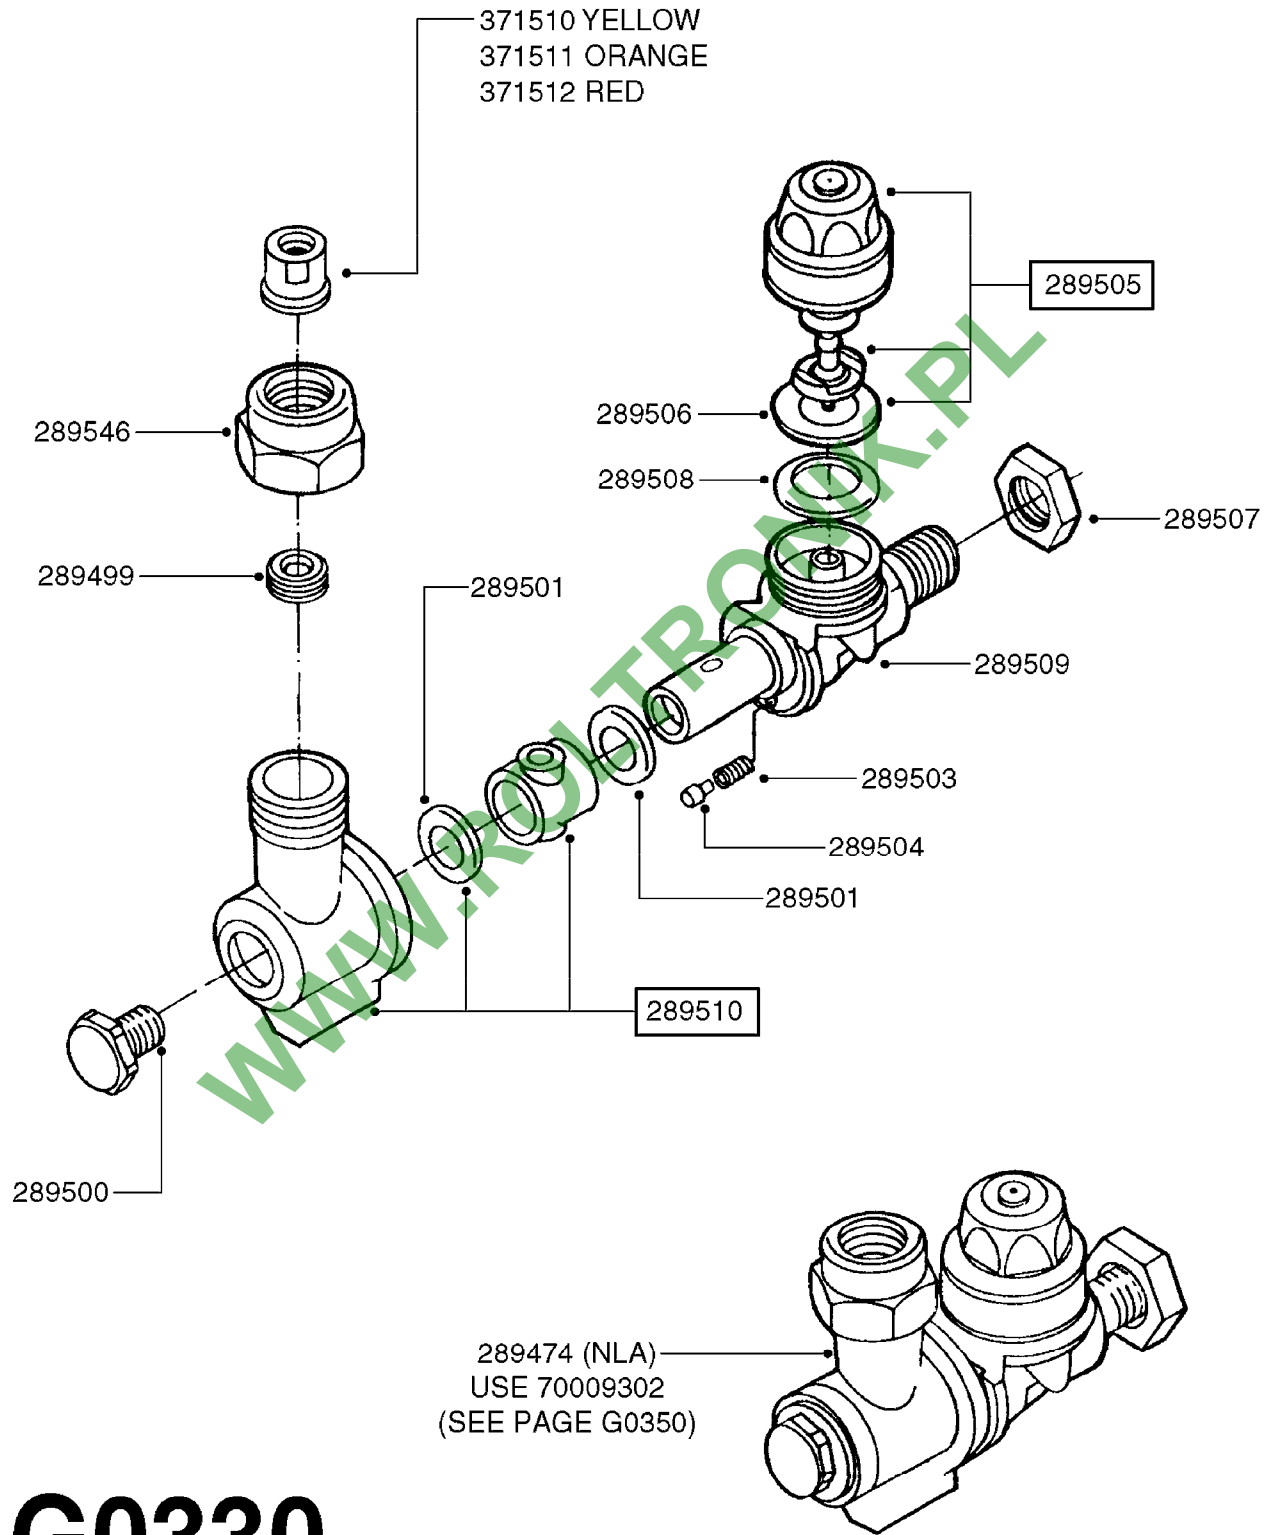

G0330

NOZZLES - AXIAL JET 1/4 X 1
G0330-HIN, 01:01:16

Page 1

Date 06.11.2017 10:58

parts-n°	order qty	description
289474	1	NOZZLE HOLDER SIMPLE, NON-DRIP
289499	1	NUT M11X1
289500	1	BOLT FOR NOZZLE HOLDER
289501	1	O-RING 11 X 2.5
289503	1	285362
289504	1	NOZZLE POSITION LOCK
289505	1	NON-DRIP ASSY.BRASS NOZ.HOLDER
289506	1	NON-DRIP DIAPHRAGM
289507	1	NUT
289508	1	O-RING/NOZZLE HOLDER NON-DRIP
289509	1	NOZZLE BODY
289510	1	SINGLE NOZZLE BODY
289546	1	NUT F.NOZZLE HOLDER ZENIT
371510	1	NOZZLE CONE JET 1299-12 YELLOW
371511	1	NOZZLE CONE JET 1299-14 ORANGE
371512	1	NOZZLE CONE JET 1299-16 RED
70009302	1	SINGLE NOZZLE HOLDER ZENIT

WWW.ROLTRONIK.PL