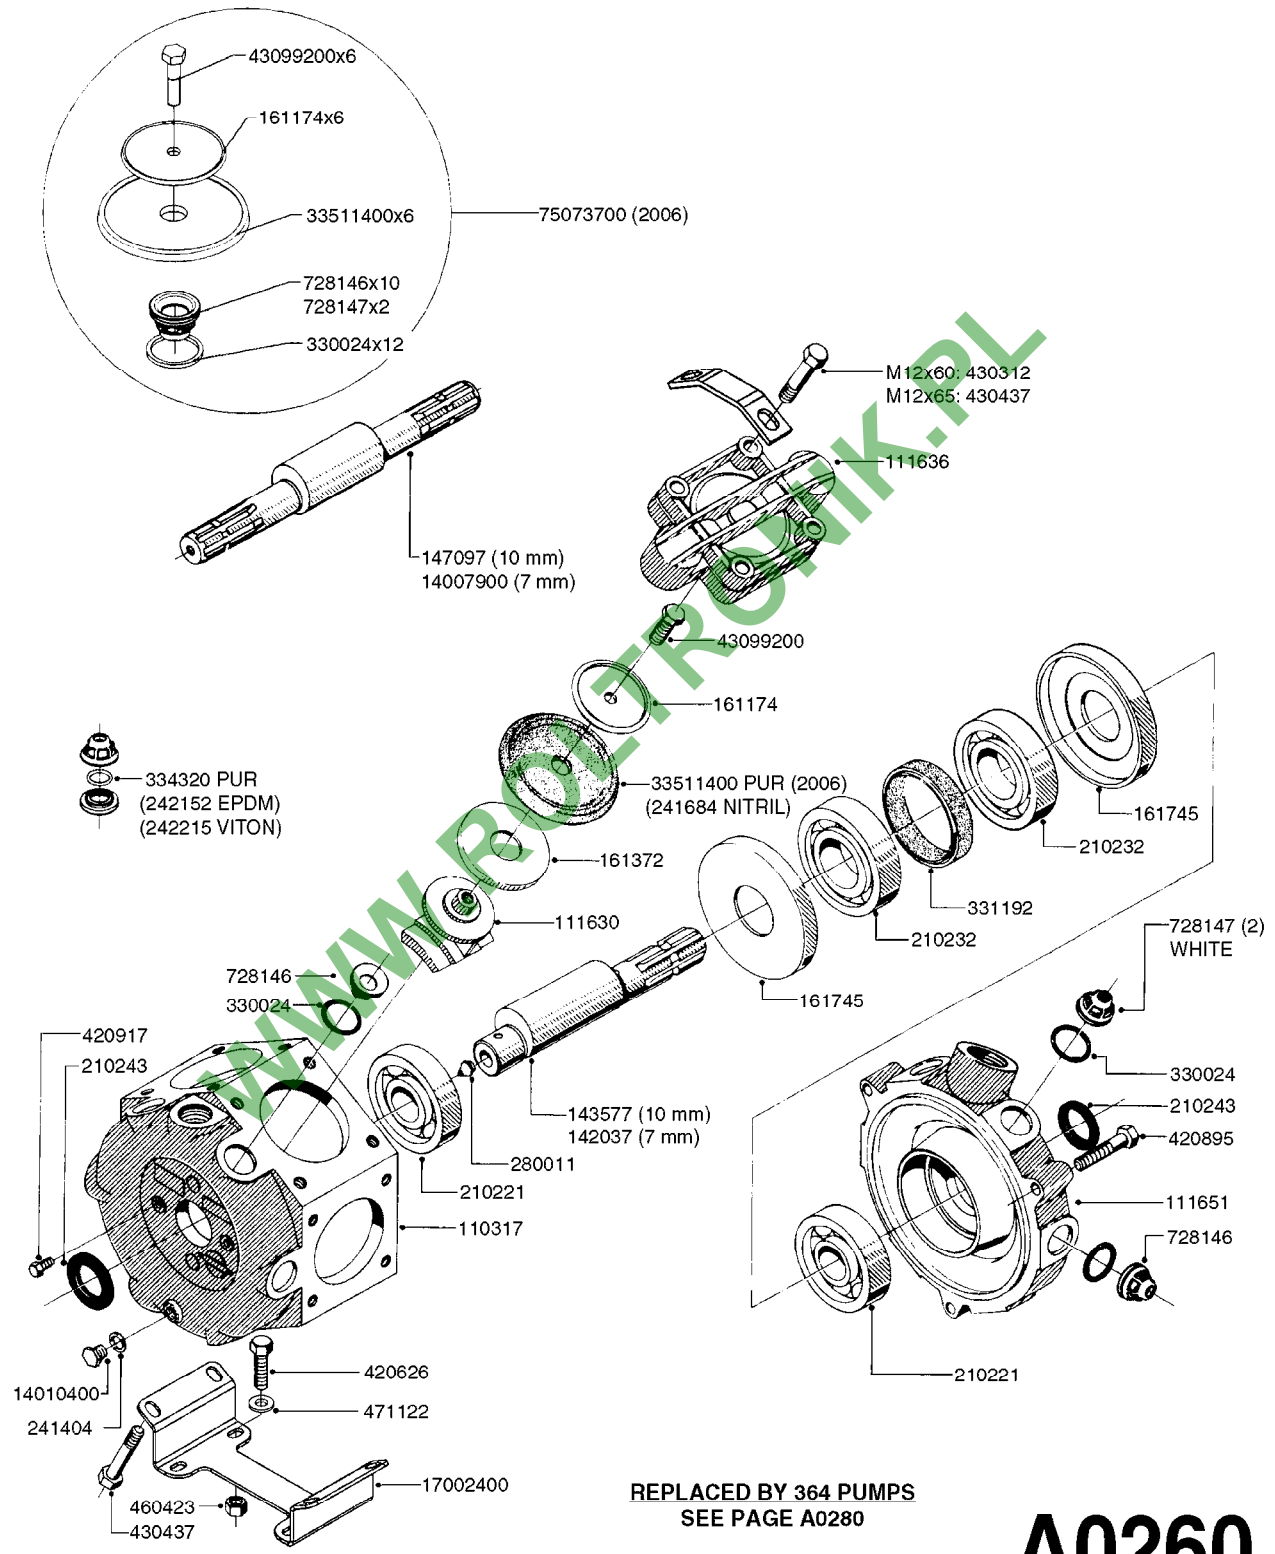

Agroparts: [www.HARDI-INTERNATIONAL.com](http://www.HARDI-INTERNATIONAL.com)

Arrow - Trailer 270/400  
Gallon 30" Fan

Country-Code 11

Date 06.11.2017 10:58

main group	page-n°	date	description
Pumps	A0260-HIN	17:03:16	PUMP - 363 W/MOUNTING BASE
	A0280-HIN	21:02:17	PUMP - 364 540/1000 RPM
	A0300-HIN	23:02:16	PUMP - 361/363FITTINGS
	A0510-HIN	01:01:16	PTO SHAFTS - BONDIOLI DIAPH.
	A0520-HIN	19:05:16	PTO SHAFTS - BONDIOLI CENT.
	A0580-HIN	01:01:16	PTO SHAFTS - AMA DIAPHRAGM
Controls, Filters, Valves	B0180-HIN	01:01:16	HC/2 MANIFOLD SYSTEM
	B0430-HIN	01:01:16	MANIFOLD - S67 VALVE
	B0710-HIN	01:01:16	SUCTION FILT - VINEYARD&ORCHARD
Tank and Frame: Field Sprayers	E0730-HIN	01:01:16	HUB ASSEMBLY F.2 1/8" SPINDLE
Tank and Frame: Mistblowers	F0050-HIN	01:01:16	TANK - ARROW 270/400
	F0060-HIN	01:01:16	FRAME - ARROW 270
	F0070-HIN	01:01:16	FRAME - ARROW 270/400 '05
	F0150-HIN	01:01:16	DRAWBARS - MERCURY/ARROW
	F0160-HIN	01:01:16	DRAWBAR - TURNABLE HITCH
	Blower unit mistblowers	G0190-HIN	01:01:16
G0200-HIN		01:01:16	ARROW - GEAR BOX/FAN 30" BLOWER
G0330-HIN		01:01:16	NOZZLES - AXIAL JET 1/4 X 1
G0340-HIN		01:01:16	NOZZLES - AXIAL JET 1/4 X 2
G0350-HIN		01:01:16	NOZZLES - AXIAL JET STAINLESS
G0360-HIN		01:01:16	NOZZLES - SINGLE & DOUBLE JETS
G0420-HIN		01:01:16	TUBES & HOSES
Special equipment, Extras	K0180-HIN	01:01:16	DRAIN ASSEMBLY-PULL CORD TYPE
	K0270-HIN	28:09:16	FILTER ASSEMBLIES-IN LINE
	K0550-HIN	01:01:16	POWDER MIXER