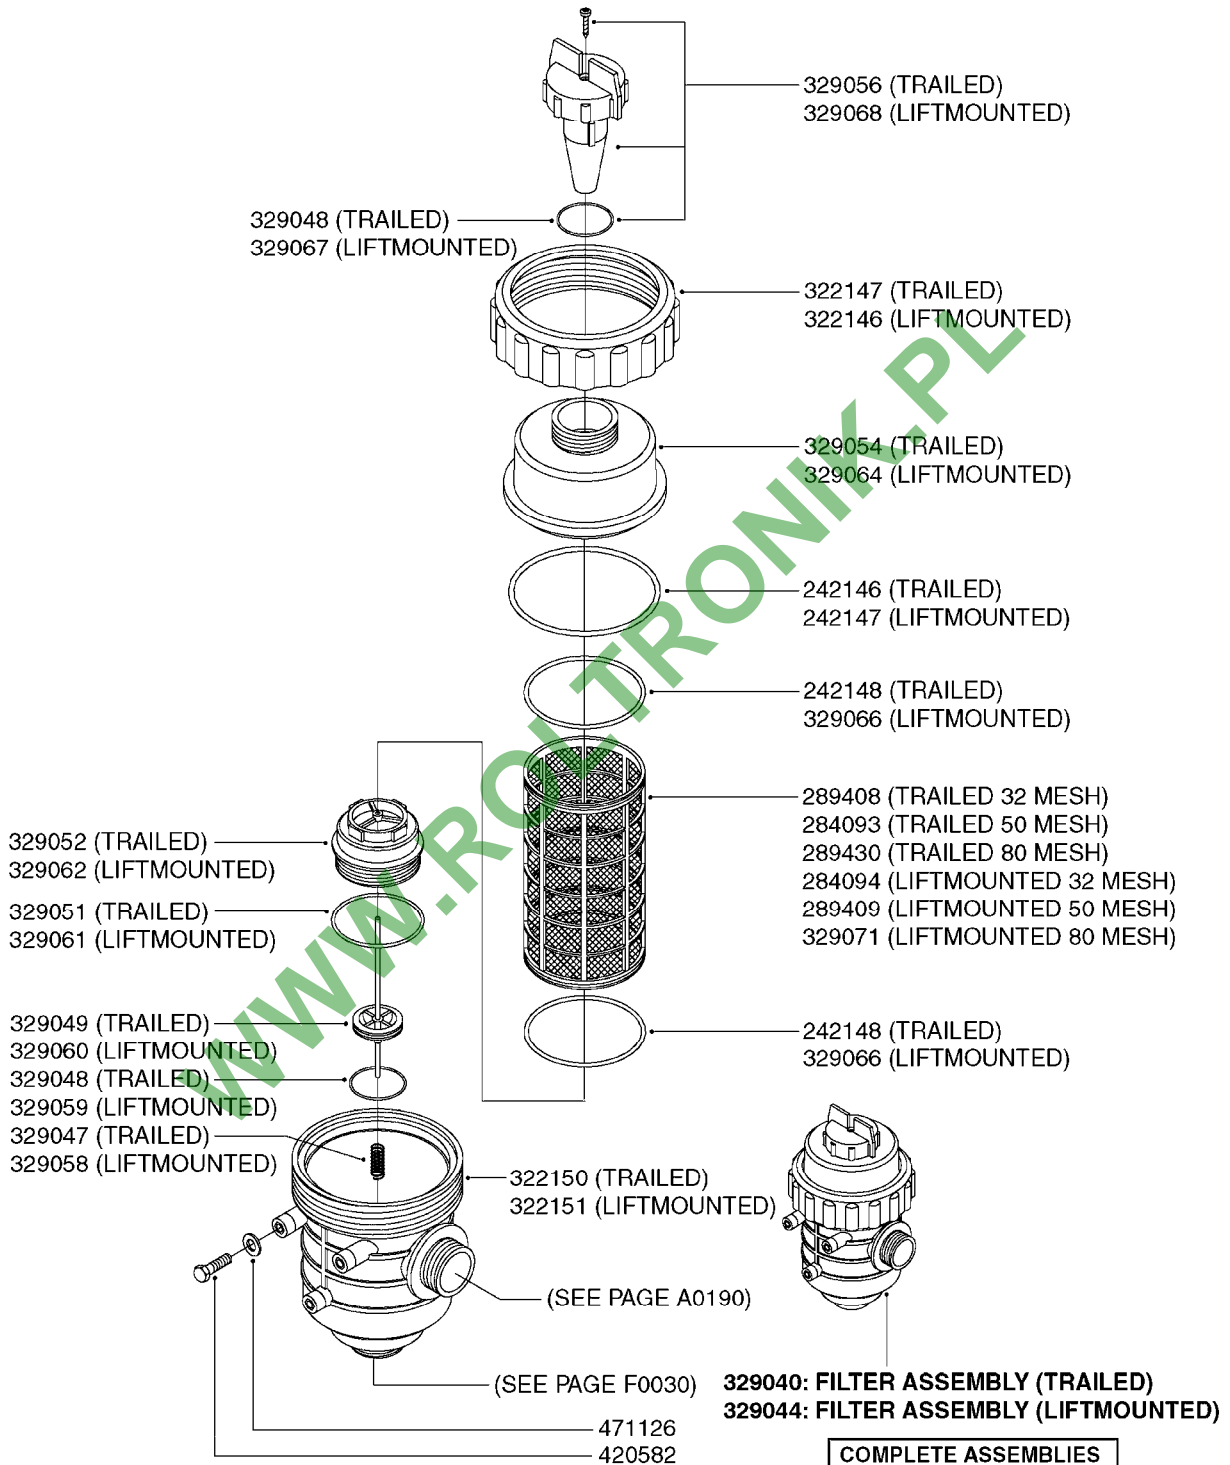

**B0710**

parts-n°	order qty	description
242146	1	O-RING 140 X 126 X 7
242147	1	O-RING 105,6x95X5.3
242148	1	O-RING 109.2 X 104 X 2
284093	1	FILTER SCR N ARAG 50 MESH BLUE
284094	1	FILTER SCR N ARAG 32 MESH WHITE
289408	1	FILTER SCR N ARAG 32 MESH WHITE
289409	1	FILTER SCR N ARAG 50 MESH BLUE
289430	1	FILTER SCR N ARAG 80 MESH RED
322146	1	THREADED RING F/FILTER 170
322147	1	THREADED RING F/FILTER 200
322150	1	FILTER CASING 1.5"BSP ARAG
322151	1	FILTER HOUSING 170
329040	1	FILTER ARAG 1.5" 32 MESH TRAIL
329044	1	FILTER ARAG 1.5" 32 MESH LIFT
329047	1	SPRING F. ARAG FILTER 1-1/2"
329048	1	O-RING F. 1-1/2" FILTER
329049	1	PLUNGER F. ARAG VALVE 1-1/2"
329051	1	O-RING F.ARAG FILTER 1-1/2"
329052	1	FITTING F.ARAG FILTER 1-1/2"
329054	1	FILTER HOUSING LID 1-1/2"
329056	1	YELLOW LOCKING RETAINER 1-1/2"
329058	1	SPRING F. ARAG FILTER 1"
329059	1	O-RING F. 1" FILTER
329060	1	PLUNGER F. ARAG VALVE 1"
329061	1	O-RING F.ARAG FILTER 1"
329062	1	FITTING F.ARAG FILTER 1"
329064	1	FILTER HOUSING LID 1"
329066	1	O-RING F.ARAG FILTER 1"
329067	1	O-RING F. 1" FILTER
329068	1	YELLOW LOCKING RETAINER 1"
329071	1	FILTER SCR N ARAG 80 MESH RED
420582	1	BOLT HEX 8.8 DEL M8X20 FT A2
471126	1	WASHER, M8, Ø16/ 8.4X 1.6, SS