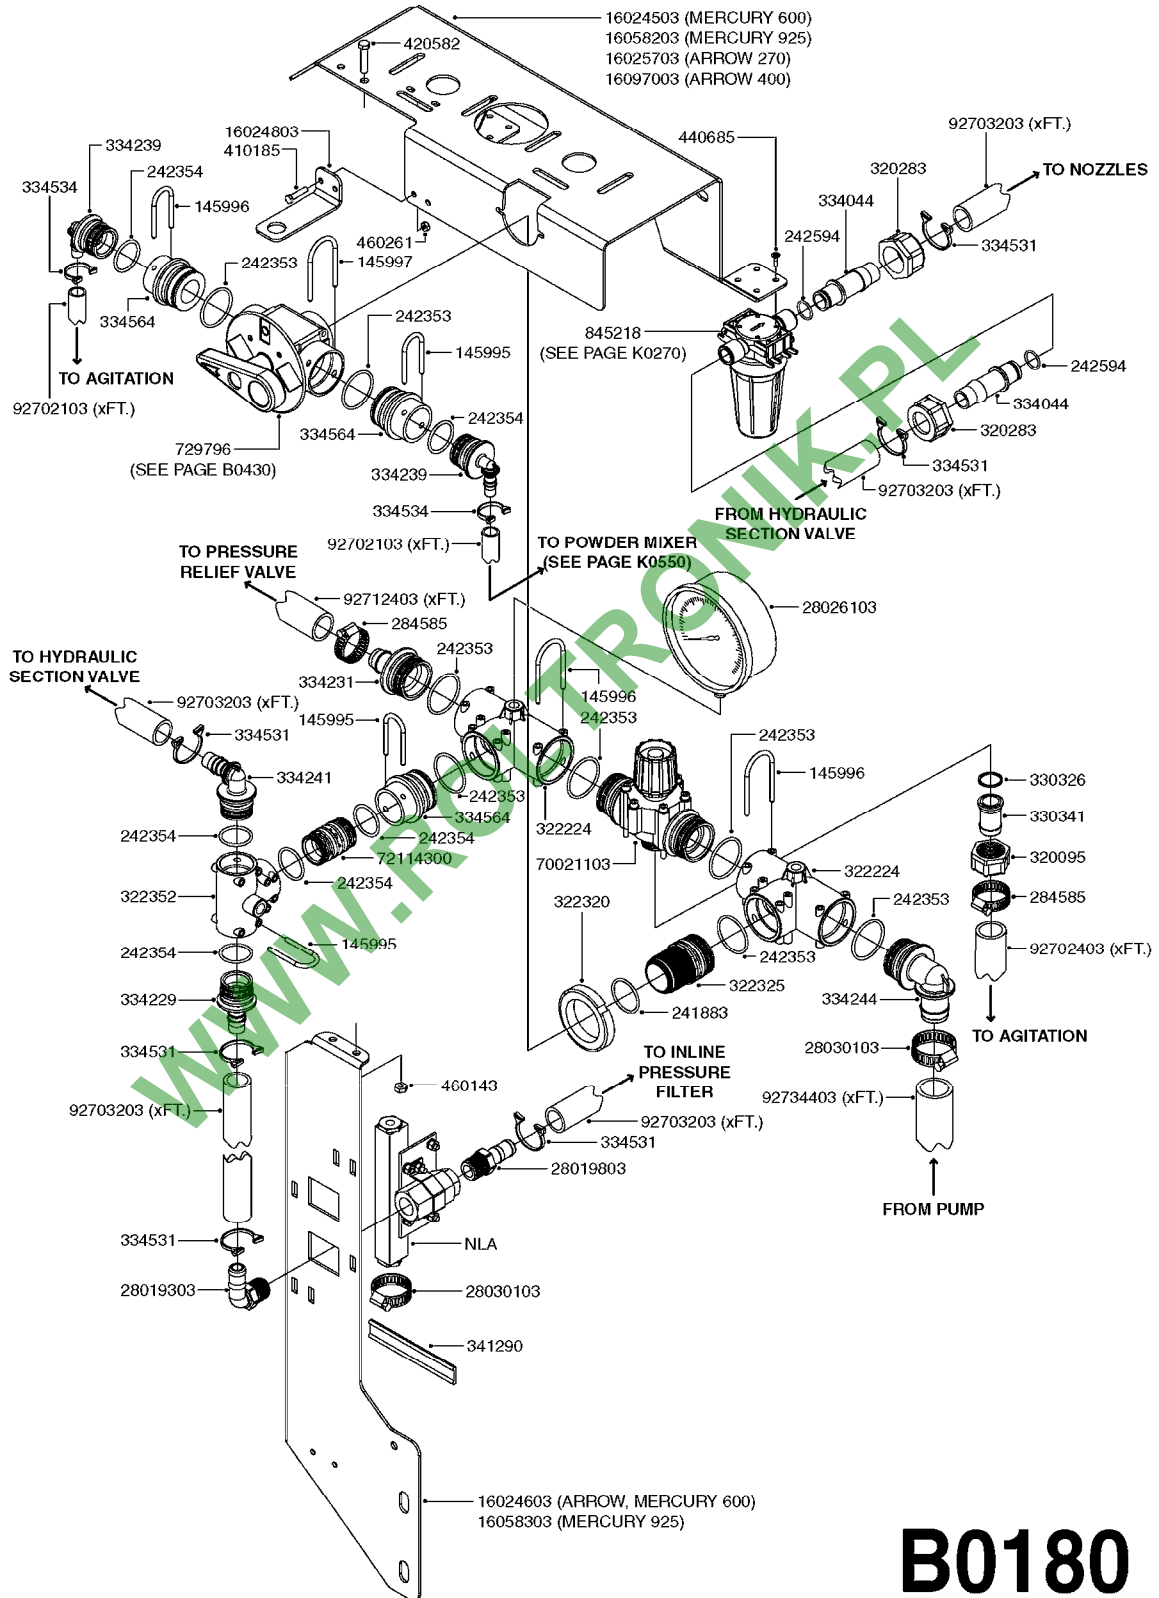

B0180

HC/2 MANIFOLD SYSTEM
B0180-HIN, 01:01:16

Page 1

Date 06.11.2017 10:58

parts-n°	order qty	description
145995	1	FITT.DK S-53 FORK
145996	1	FITT.DK S-67 FORK
145997	1	FITT.DK S-93 FORK
241883	1	O-RING D39.2X3 NITRIL 242020
242353	1	O-RING D44.2X3.0 VITON F.S-67
242354	1	O-RING D32.2X3.0 VITON F.S-53
242594	1	O-RING D14 X 1.78 SCH.70-EPDM
284585	1	CLAMP HOSE GEAR 1" MINI 020
320095	1	FITT.DK NUT 1" BSP
320283	1	FITT.DK NUT 3/4"BSP
322224	1	FITT.DK S-67 TEE
322320	1	NUT F.3 WAY VALVE S56
322325	1	FITT.DK S-67 X 1-1/2"BSP LONG
322352	1	FITT.DK S-53 TEE
330326	1	O-RING D30/D24X2 F.1"NUT
330341	1	FITT.DK HB 1" F. 1" NUT
334044	1	FITT.DK HB 3/4' F. 3/4' CAP
334229	1	FITT.DK S-53 STR.3/4"
334231	1	HOSE TAIL S67 STRAIGHT 1"
334239	1	FITT.DK S-53 ELB.1/2"
334241	1	FITT.DK S-53 ELB.3/4"
334244	1	HOSE TAIL 90° S67 1"1/4
334531	1	CLAMP HOSE PLASTIC 3/4"
334534	1	CLAMP HOSE PLASTIC 1/2"
334564	1	FITT.DK S-67 TO S-53 ADAPTER
341290	1	RUBBER STRAP, L=110
410185	1	BOLT HEX 8.8 DEL M6X16
420582	1	BOLT HEX 8.8 DEL M8X20 FT A2
440685	1	SCREW F.PLASTIC 4X14 SS C-SUNK
460143	1	NUT HEX M8X1.25 LOCK DIN985A2 SS
460261	1	NUT HEX M6X1.00 LOCK DIN985 A2 SS
729796	1	VALVE S-67 MANUAL D33 J-D
845218	1	FILTER IN-LINE 3/4'50 MESH OML
16024503	1	SUPPORT MANIFOLD MERCURY
16024603	1	SUPPORT HYD VALVE MISTBLOWER
16024803	1	BRACKET REMOTE GAUGE MISTBLOW
16025703	1	BRACKET MANIFOLD ARROW 270
16058203	1	SUPPORT MANIFOLD MERCURY 900
16058303	1	SUPPORT HYD VALVE MERCURY 900
16097003	1	BRACKET MANIFOLD ARROW 400
28019303	1	FITTING HB ELB 3/4NPT-3/4HOSE
28019803	1	FITTING HB 3/4NPT-3/4HOSE
28026103	1	GAUGE 200PSI/BR,4",1/4"BSP-BTM
28030103	1	CLAMP HOSE GEAR P5/4-S1.5"6724
70021103	1	VALVE PCV GLUED ASSY
72114300	1	FITT. DK S-53 MALE MALE W.ORIN
92702103	1	HOSE R X1/2" X300PSI WP X0012"
92702403	1	HOSE PVC SUCT GRAY 1"
92703203	1	HOSE R X3/4" X300PSI WP X0012"
92712403	1	HOSE R X1" X300PSI WP X0012"
92734403	1	HOSE R X5/4" X200PSI WP X0012"