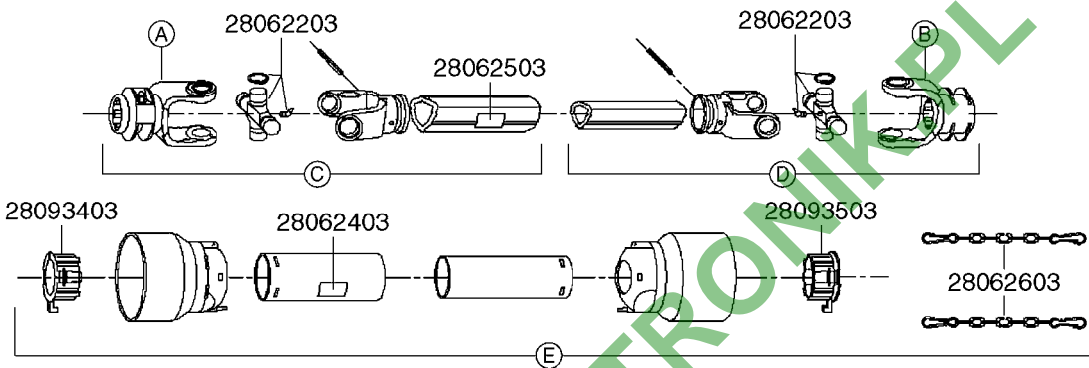

**A0520**

PTO SHAFTS - BONDIOLI CENT.  
A0520-HIN, 19:05:16

Page 1

Date 06.11.2017 10:58

parts-n°	order qty	description
289042	1	UNIV. JOINT 22x54mm
421024	1	BOLT HEX 8.8 DEL M8X60
450015	1	SCREW ALLAN 3/8'X5/8' BLACK
460143	1	NUT HEX M8X1.25 LOCK DIN985A2 SS
28009803	1	PTO PIN TUBE RETAINER OUTER
28009903	1	PTO TUBE RETAINER INNER
28010103	1	PTO YOKE F.INNER TUBE CV PTO
28021403	1	PTO 1"STR/1-3/8" 6SPL B&P
28021503	1	PTO 1"STR/1-3/8" 21SPL B&P
28021603	1	PTO 1"STR/1-3/4" 20SPL B&P
28027903	1	PTO BALL LOCK.KIT F.1-3/8 YOKE
28040503	1	UNIV. JOINT 27x74.6mm
28040703	1	SAFETY CHAIN F.CV BLACK PTO (SET OF 2)
28041803	1	DECAL DANGER GUARD MISSING
28041903	1	DECAL DANGER ROT.DRIVELINE
28056703	1	PTO YOKE #1 1-3/8" X 6 SPLINE
28056803	1	PTO YOKE #1 1-3/8" X 21 SPLINE
28056903	1	PTO YOKE #4 1-3/4" X 20 SPLINE
28057003	1	PTO TUBE YOKE #1-G1 OUTER
28057103	1	PTO TUBE YOKE #4-G4 OUTER
28057203	1	PTO PIN TUBE RETAINER OUTER
28057303	1	PTO TUBE OUTER #1 745MM
28057403	1	PTO TUBE OUTER #4 720MM
28057503	1	PTO TUBE INNER #1 745MM
28057603	1	PTO TUBE INNER #4 720MM
28057703	1	PTO TUBE RETAINER INNER
28057803	1	PTO TUBE YOKE #1 Ø=1"
28057903	1	PTO TUBE YOKE #4 Ø=1"
28058003	1	PTO HALF SAFETY SHIELD OUTER
28058103	1	PTO HALF SAFETY SHIELD OUTER
28058203	1	PTO HALF SAFETY SHIELD INNER
28058303	1	PTO HALF SAFETY SHIELD INNER
28058403	1	PTO BALL LOCK.KIT F.1-3/4 YOKE
28058503	1	PTO TUBE YOKE #1-G1 INNER