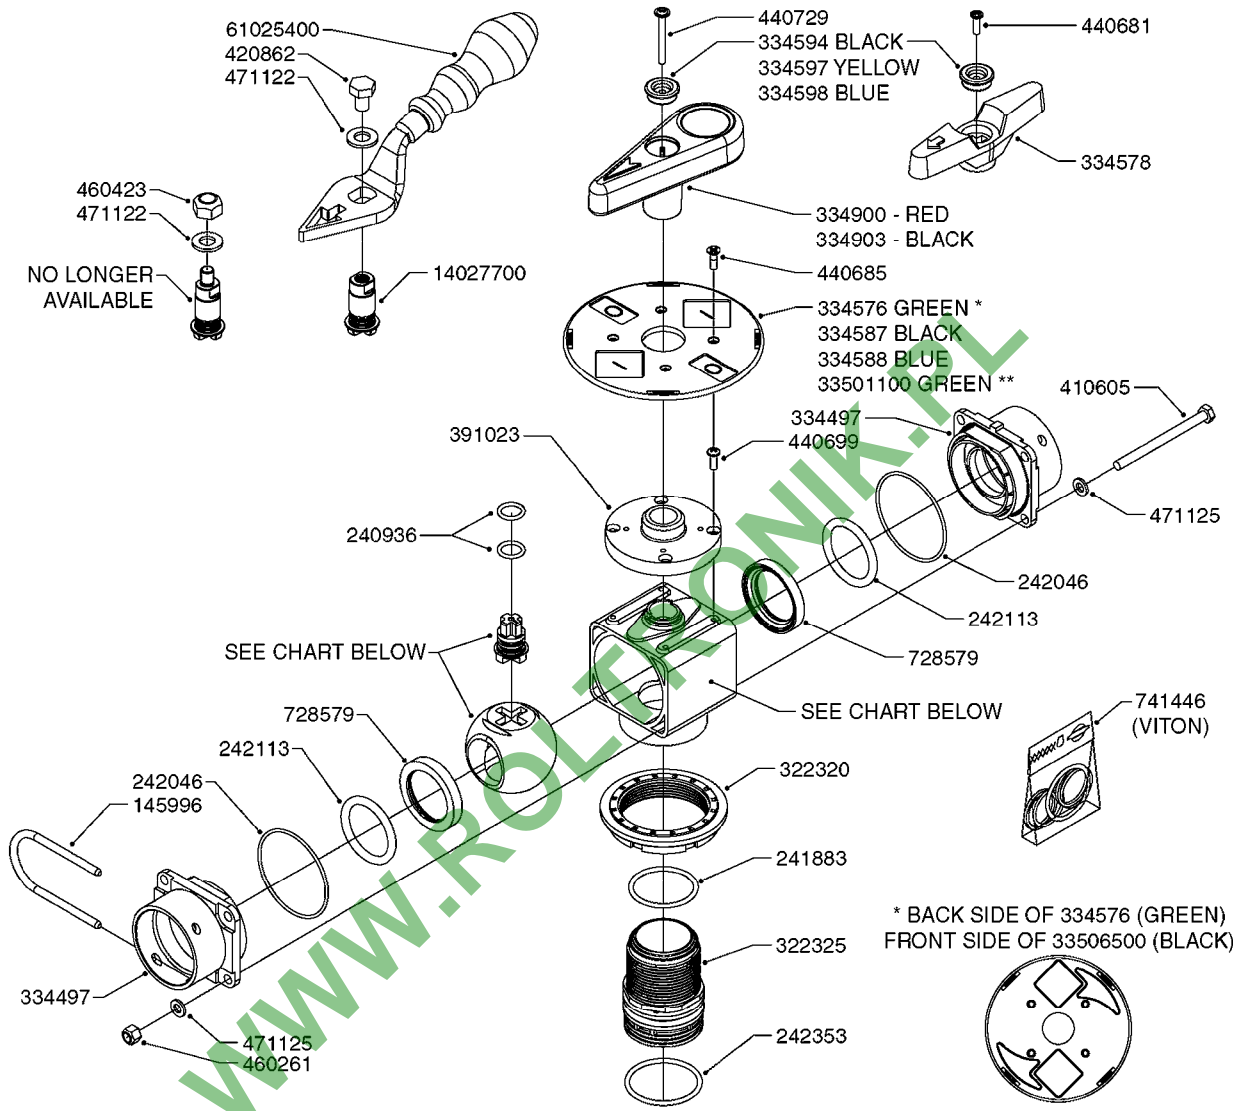

WWW.ROLTRONIK.PL

**B0180**

HC/2 MANIFOLD SYSTEM  
B0180-HIN, 01:01:16

Page 1

Date 06.11.2017 10:58

parts-n°	order qty	description
145995	1	FITT.DK S-53 FORK
145996	1	FITT.DK S-67 FORK
145997	1	FITT.DK S-93 FORK
241883	1	O-RING D39.2X3 NITRIL 242020
242353	1	O-RING D44.2X3.0 VITON F.S-67
242354	1	O-RING D32.2X3.0 VITON F.S-53
242594	1	O-RING D14 X 1.78 SCH.70-EPDM
284585	1	CLAMP HOSE GEAR 1" MINI 020
320095	1	FITT.DK NUT 1" BSP
320283	1	FITT.DK NUT 3/4"BSP
322224	1	FITT.DK S-67 TEE
322320	1	NUT F.3 WAY VALVE S56
322325	1	FITT.DK S-67 X 1-1/2"BSP LONG
322352	1	FITT.DK S-53 TEE
330326	1	O-RING D30/D24X2 F.1"NUT
330341	1	FITT.DK HB 1" F. 1" NUT
334044	1	FITT.DK HB 3/4' F. 3/4' CAP
334229	1	FITT.DK S-53 STR.3/4"
334231	1	HOSE TAIL S67 STRAIGHT 1"
334239	1	FITT.DK S-53 ELB.1/2"
334241	1	FITT.DK S-53 ELB.3/4"
334244	1	HOSE TAIL 90° S67 1"1/4
334531	1	CLAMP HOSE PLASTIC 3/4"
334534	1	CLAMP HOSE PLASTIC 1/2"
334564	1	FITT.DK S-67 TO S-53 ADAPTER
341290	1	RUBBER STRAP, L=110
410185	1	BOLT HEX 8.8 DEL M6X16
420582	1	BOLT HEX 8.8 DEL M8X20 FT A2
440685	1	SCREW F.PLASTIC 4X14 SS C-SUNK
460143	1	NUT HEX M8X1.25 LOCK DIN985A2 SS
460261	1	NUT HEX M6X1.00 LOCK DIN985 A2 SS
729796	1	VALVE S-67 MANUAL D33 J-D
845218	1	FILTER IN-LINE 3/4'50 MESH OML
16024503	1	SUPPORT MANIFOLD MERCURY
16024603	1	SUPPORT HYD VALVE MISTBLOWER
16024803	1	BRACKET REMOTE GAUGE MISTBLOW
16025703	1	BRACKET MANIFOLD ARROW 270
16058203	1	SUPPORT MANIFOLD MERCURY 900
16058303	1	SUPPORT HYD VALVE MERCURY 900
16097003	1	BRACKET MANIFOLD ARROW 400
28019303	1	FITTING HB ELB 3/4NPT-3/4HOSE
28019803	1	FITTING HB 3/4NPT-3/4HOSE
28026103	1	GAUGE 200PSI/BR,4",1/4"BSP-BTM
28030103	1	CLAMP HOSE GEAR P5/4-S1.5"6724
70021103	1	VALVE PCV GLUED ASSY
72114300	1	FITT. DK S-53 MALE MALE W.ORIN
92702103	1	HOSE R X1/2" X300PSI WP X0012"
92702403	1	HOSE PVC SUCT GRAY 1"
92703203	1	HOSE R X3/4" X300PSI WP X0012"
92712403	1	HOSE R X1" X300PSI WP X0012"
92734403	1	HOSE R X5/4" X200PSI WP X0012"