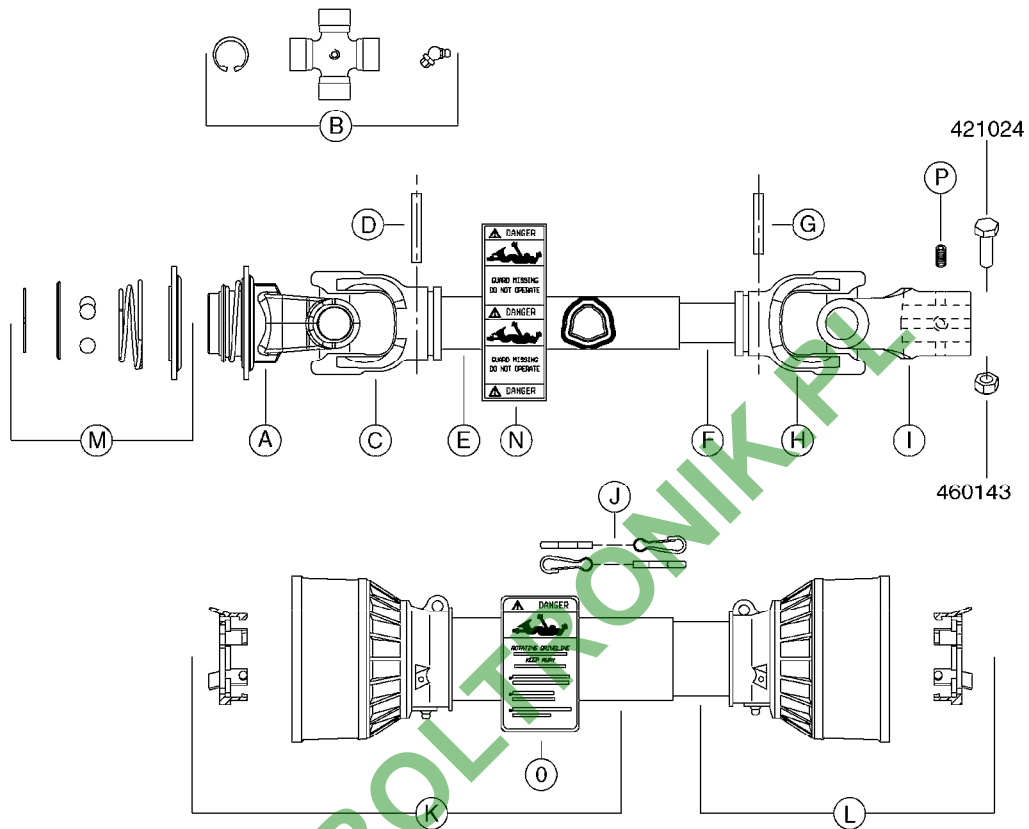

**COMPLETE ASSEMBLIES
WHOLEGOOD ITEMS**

PTO #	28021403	28021503	28021603
TRACTOR	1-3/8" 6 SPLINE	1-3/8" 21 SPLINE	1-3/4" 20 SPLINE
IMPLEMENT	D1"	D1"	D1"
LENGTH	1031/1501	1031/1499	1066/1519
A	28056703	28056803	28056903
B	289042	289042	28040503
C	28057003	28057003	28057103
D	28057203	28057203	28009803
E	28057303	28057303	28057403
F	28057503	28057503	28057603
G	28057703	28057703	28009903
H	28058503	28058503	28010103
I	28057803	28057803	28057903
J	28040703	28040703	28040703
K	28058003	28058003	28058103
L	28058203	28058203	28058303
M	28027903	28027903	28058403
N	28041803	28041803	28041803
O	28041903	28041903	28041903
P	450015	450015	450015

A0520