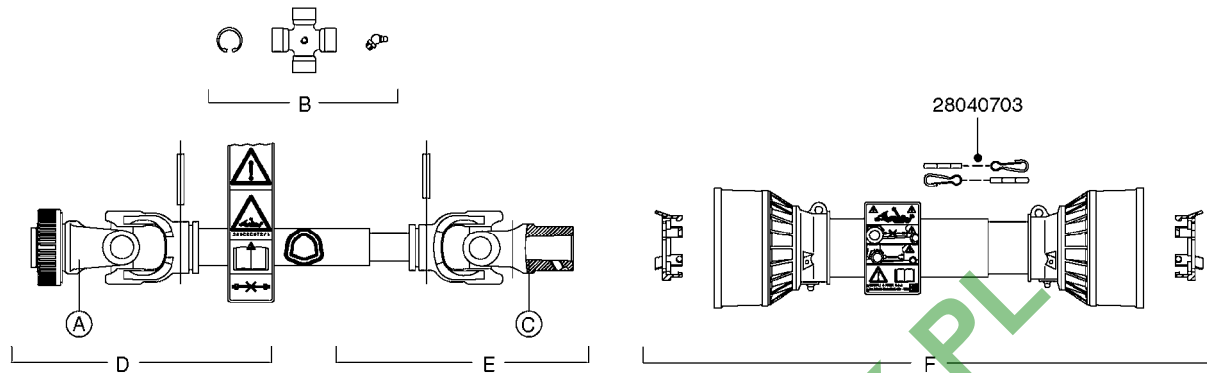

SUCTION SIDE OF PUMP

PRESSURE SIDE OF PUMP

**COMPLETE PUMP**  
(NLA) REPLACED BY 364 PUMP (SEE PAGE A0280)

**A0300**

PUMP - 361/363 FITTINGS  
A0300-HIN, 23:02:16

Page 1

Date 06.11.2017 10:58

parts-n°	order qty	description
145997	1	FITT.DK S-93 FORK
231022	1	FITT.DK ELB. 1' BSP GF 121
242351	1	O-RING D69.5X3.0 VITON F.S-93
242353	1	O-RING D44.2X3.0 VITON F.S-67
320095	1	FITT.DK NUT 1" BSP
320132	1	FITT.DK HN 1" BSP
320821	1	FITT.DK NUT 1-1/2" BSP
321451	1	FITT.DK ELB.1-1/2 X1-1/4 80DEG
322321	1	FITT.DK S-67 X 1"BSP MALE
322322	1	FITT.DK S-67 X 1-1/4"BSP MALE
322323	1	FITT.DK S-93 X 1-1/2"BSP MALE
330326	1	O-RING D30/D24X2 F.1"NUT
330341	1	FITT.DK HB 1" F. 1" NUT
331262	1	FITT.DK HB 1-1/2" F. 1-1/2"NUT
331273	1	O-RING D44/D38X2 F.1-1/2"
334243	1	HOSE TAIL 90° S67 1"
334410	1	PROTECTION PUM
334445	1	HOSE TAIL 90° S67 1"1/2
334446	1	FITT.DK S-93 ELB.2" PVC
334647	1	FITT.DK S93 ELB 1-1/2" 90 PVC
334680	1	CLAMP HOSE PLASTIC 1"
420917	1	BOLT HEX 8.8 RAW M8X12 FT
459014	1	ALLEN SCREW M8 X 15 GALV.DIN93
461217	1	NUT HEX M5 LOCK
471074	1	WASHER M8 ELZ
471132	1	WASHER D24/D8.4 X 2 SS
727226	1	FITT. S93 2-1/2" 90° S W/O-RING
14012200	1	FITT.DK S-67 FORK W/M5 THREADS
28030103	1	CLAMP HOSE GEAR P5/4-S1.5"6724
28030203	1	CLAMP HOSE T-BOLT S2" 235-67
28030303	1	CLAMP HOSE T-BOLT S2.5" 235-76
39145300	1	PTO SHIELD Ø203 4-POLET MACHINED
92702603	1	HOSE PVC SUCT GRAY 1-1/2"
92702703	1	HOSE PVC SUCT GRAY 2"
92702803	1	HOSE PVC SUCT GRAY 2.5"
92712403	1	HOSE R X1" X300PSI WP X0012"