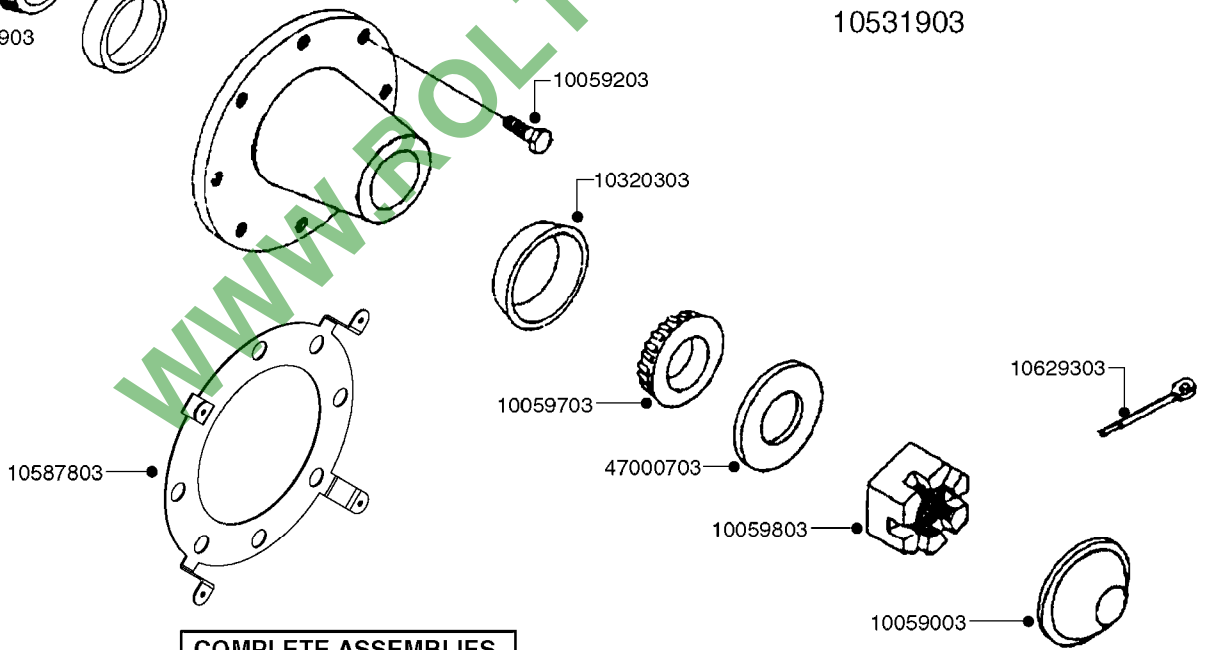

**B0710**

parts-n°	order qty	description
242146	1	O-RING 140 X 126 X 7
242147	1	O-RING 105,6x95X5.3
242148	1	O-RING 109.2 X 104 X 2
284093	1	FILTER SCR N ARAG 50 MESH BLUE
284094	1	FILTER SCR N ARAG 32 MESH WHITE
289408	1	FILTER SCR N ARAG 32 MESH WHITE
289409	1	FILTER SCR N ARAG 50 MESH BLUE
289430	1	FILTER SCR N ARAG 80 MESH RED
322146	1	THREADED RING F/FILTER 170
322147	1	THREADED RING F/FILTER 200
322150	1	FILTER CASING 1.5"BSP ARAG
322151	1	FILTER HOUSING 170
329040	1	FILTER ARAG 1.5" 32 MESH TRAIL
329044	1	FILTER ARAG 1.5" 32 MESH LIFT
329047	1	SPRING F. ARAG FILTER 1-1/2"
329048	1	O-RING F. 1-1/2" FILTER
329049	1	PLUNGER F. ARAG VALVE 1-1/2"
329051	1	O-RING F.ARAG FILTER 1-1/2"
329052	1	FITTING F.ARAG FILTER 1-1/2"
329054	1	FILTER HOUSING LID 1-1/2"
329056	1	YELLOW LOCKING RETAINER 1-1/2"
329058	1	SPRING F. ARAG FILTER 1"
329059	1	O-RING F. 1" FILTER
329060	1	PLUNGER F. ARAG VALVE 1"
329061	1	O-RING F.ARAG FILTER 1"
329062	1	FITTING F.ARAG FILTER 1"
329064	1	FILTER HOUSING LID 1"
329066	1	O-RING F.ARAG FILTER 1"
329067	1	O-RING F. 1" FILTER
329068	1	YELLOW LOCKING RETAINER 1"
329071	1	FILTER SCR N ARAG 80 MESH RED
420582	1	BOLT HEX 8.8 DEL M8X20 FT A2
471126	1	WASHER, M8, Ø16/ 8.4X 1.6, SS

WWW.ELEKTRONIK.PL

**COMPLETE HUB W/BEARINGS:**  
10531903

**COMPLETE ASSEMBLIES  
WHOLEGOODS ITEMS**

**E0730**

HUB ASSEMBLY F.2 1/8" SPINDLE  
E0730-HIN, 01:01:16

Page 1

Date 06.11.2017 10:58

parts-n°	order qty	description
10058803	1	BEARING INNER CONE Ø25590
10058903	1	SEAL HUB ØSE41
10059003	1	DUST CAP 800/1000 GAL ØDC17
10059203	1	BOLT WHEEL 9/16"x1-1/4"UNF 90D
10059703	1	BEARING OUTER CONE Ø25877
10059803	1	NUT HEX NF 1"
10320203	1	BEARING INNER CUP1000GAL.TR/TA
10320303	1	BEARING OUTER CUP1000GAL.TR/TA
10531903	1	HUB ASSY.COMP.F.2-1/8" SPINDLE
10587803	1	MAG MNT F. SPEED SNS 8 BOLT
10629303	1	PIN, COTTER 7/32" X 1.75" LONG
28020103	1	SPINDLE 2.125 CRS 14" 811
47000703	1	WASHER, SPNDL 1.1" 1.06x2 .19T