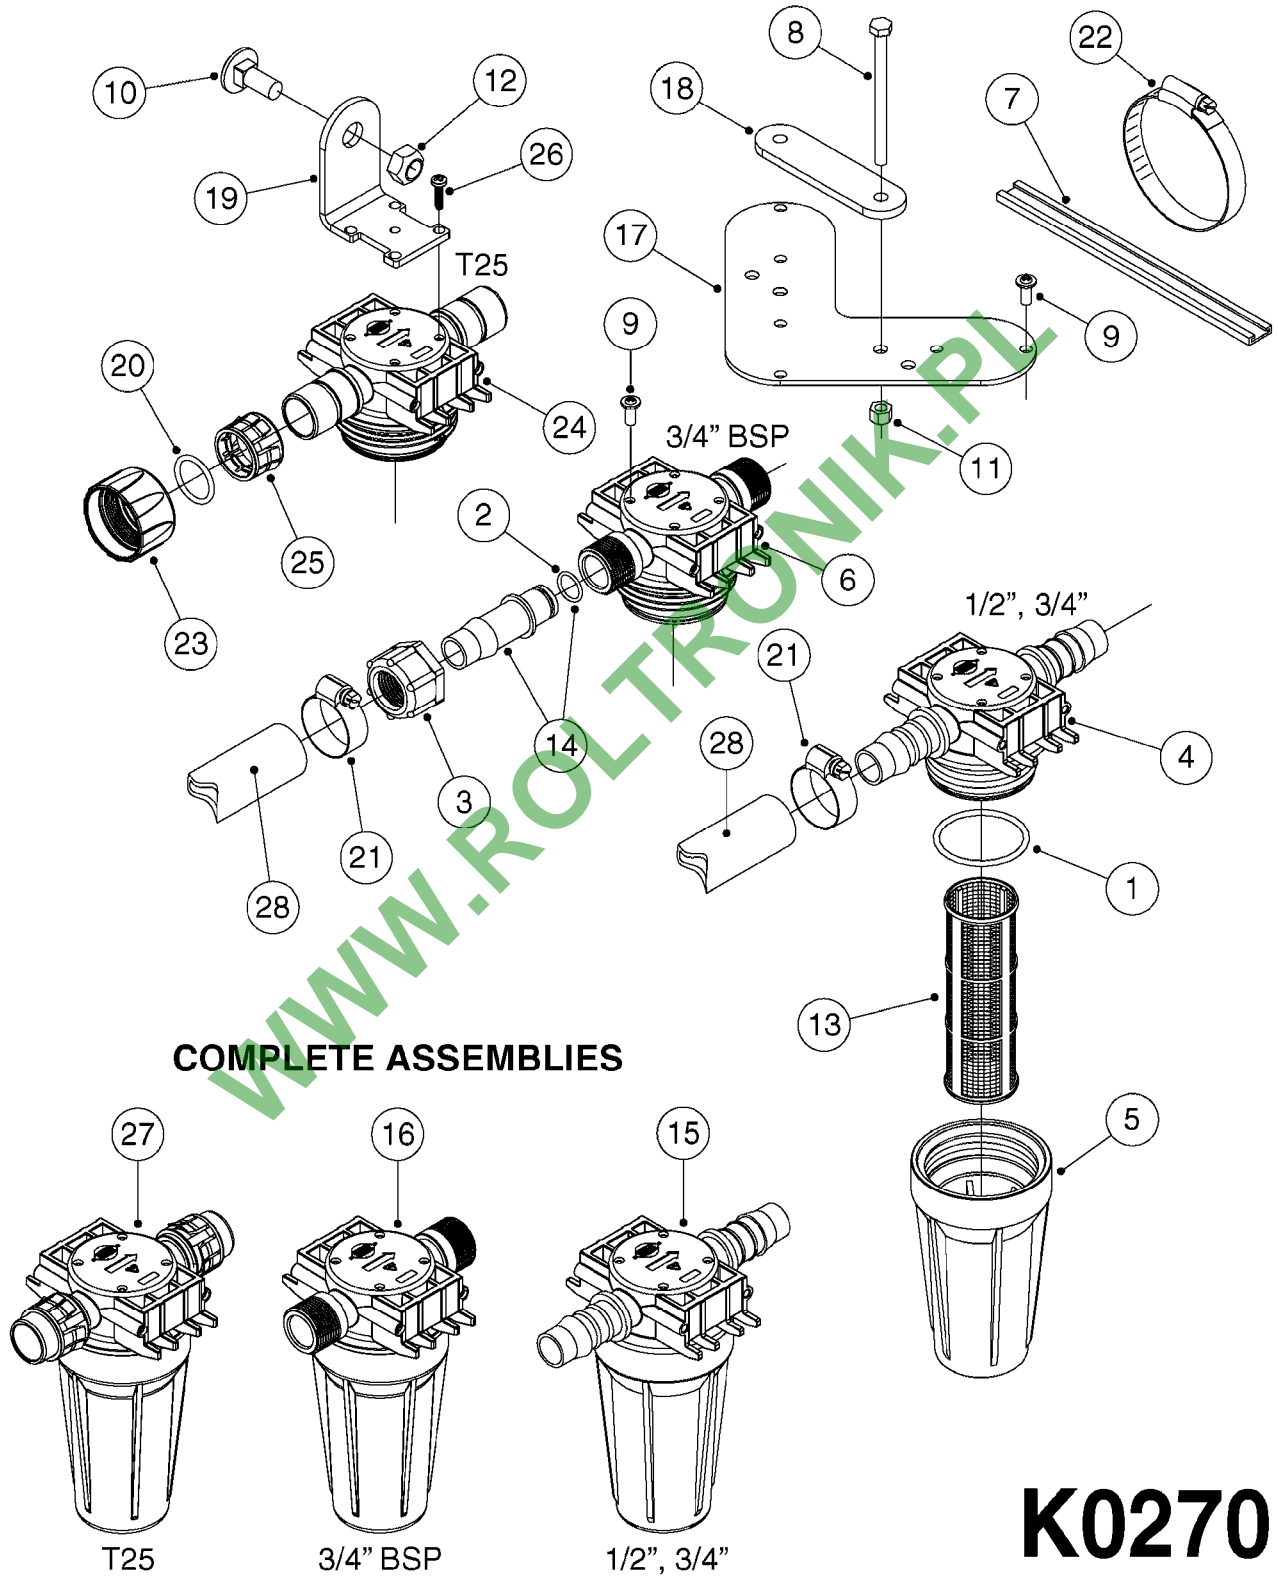

Pos.	parts-n°	order qty	description
1	240925	1	O-RING D49.5X3 NITRIL
2	242594	1	O-RING D14 X 1.78 SCH.70-EPDM
3	320283	1	FITT.DK NUT 3/4"BSP
4	322241	1	FILTER HOUSING W.3/4' BARBS
4	322249	1	FILTER HOUSING W.1/2' BARBS
5	322242	1	FILTER BOWL / IN-LINE
6	322250	1	FILTER HOUSING W.3/4"BSP THRD
7	341291	1	RUBBER HOSE CLAMP COVER 130MM
7	341292	1	RUBBER HOSE CLAMP COVER 180MM
8	410605	1	BOLT HEX 8.8 DEL M6X80
9	440673	1	SCREW F.PLASTIC 5X12 SS
10	440737	1	BOLT CARRIAGE M10x25 SS
11	460261	1	NUT HEX M6X1.00 LOCK DIN985 A2 SS
12	460423	1	NUT HEX M10X1.50 LOCK DIN985A2 SS
13	615443	1	FILTER ELEM.50 MESH BLUE
13	615444	1	FILTER ELEM.80 MESH RED
13	615445	1	FILTER ELEM.100 MESH YELLOW
14	716236	1	FITT.DK HB 1/2" ASSY. F. 3/4"
14	724621	1	FITT.DK HB 3/4"ASSY. F. 3/4" NUT
15	845205	1	FILTER IN-LINE 1/2' 50 MESH
15	845208	1	FILTER IN-LINE 3/4' 50 MESH
15	845209	1	FILTER IN-LINE 3/4' 80 MESH
15	845210	1	FILTER IN-LINE 3/4" 100 MESH
16	845218	1	FILTER IN-LINE 3/4'50 MESH OML
16	845219	1	FILTER IN-LINE 3/4'80 MESH OML
17	16022203	1	PLATE 3.0 X 55 X 196
18	16022403	1	BRACKET 60MM TUBE
19	16321500	1	LINE FILTER BRACKET, TDZ/DDZ
20	24263000	1	O-RING Ø24.4 X 3.1 NITRIL SH70
21	28029903	1	CLAMP HOSE GEAR P3/4"-S1" 6712
22	28047103	1	CLAMP HOSE GEAR 50 X 50 6740
22	28047203	1	CLAMP HOSE GEAR 60 X 80 6756
23	32239700	1	FITT.DK NUT T25
24	32239800	1	FITT.DK IN-LINE FILTER TOP T25
25	33515500	1	FITT.DK NUT LOCK RING T25
26	44076200	1	PT SCREW 50X16
27	72700600	1	FILTER IN-LINE 80 MESH, T25
28	92702103	1	HOSE R X1/2" X300PSI WP X0012"
28	92703203	1	HOSE R X3/4" X300PSI WP X0012"