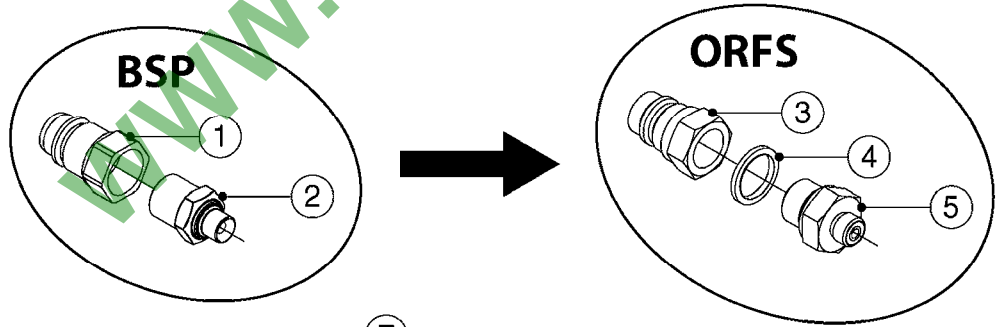

7

ORFS Hose Size	ORFS Fitting Size
1/4"	9/16"
3/8"	11/16"
1/2"	13/16"
3/4"	1-3/16"

8

ORFS Fitting Size	ORFS Hose Size
9/16"	1/4"
11/16"	3/8"
13/16"	1/2"
1-3/16"	3/4"

C0045