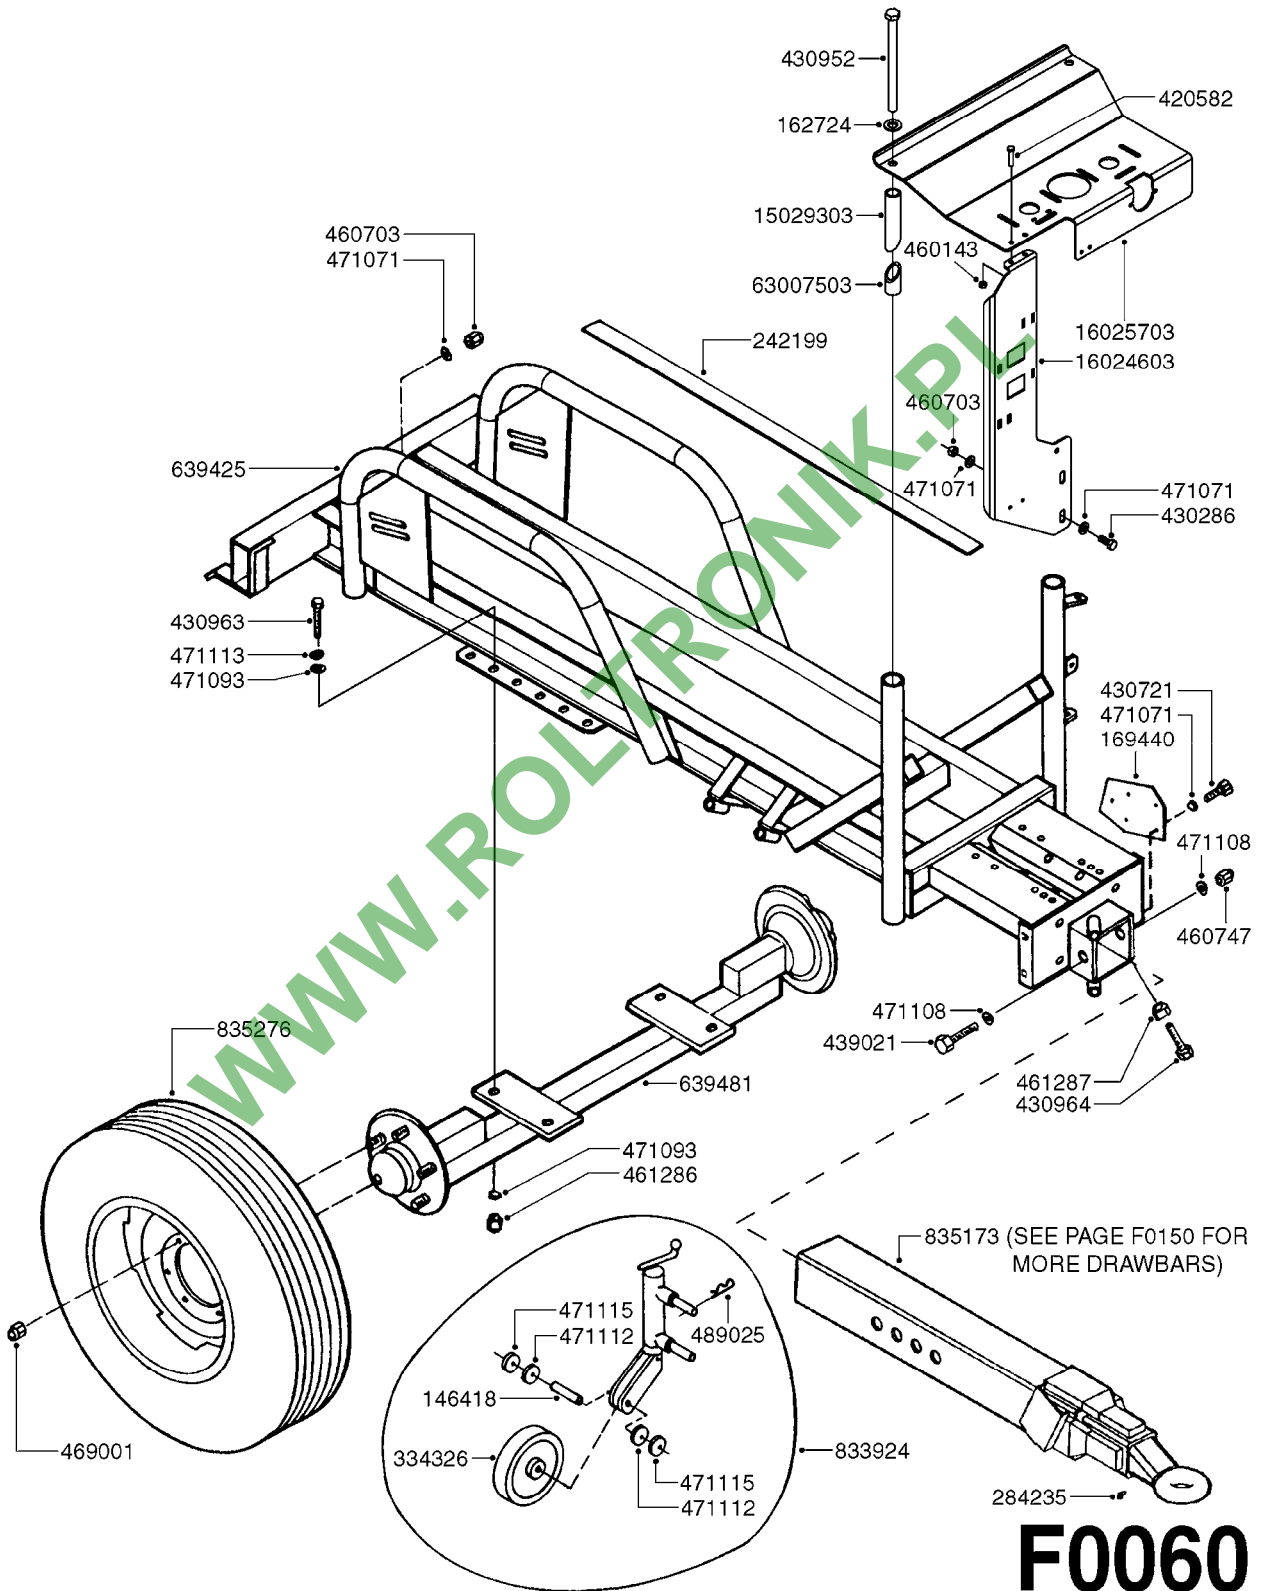

FRAME - ARROW 270
F0060-HIN, 01:01:16

Page 1

Date 06.11.2017 10:58

parts-n°	order qty	description
146418	1	SHAFT FOR SUPPORT WHEEL
162724	1	WASHER D25/D18.1X1
169440	1	BRACKET F.SUCTION FILTER
242199	1	TANK FRAME PACKING 1300X45X3
284235	1	ENGRASADOR M-6/100 RECTO
334326	1	WHEEL PLASTIC
420582	1	BOLT HEX 8.8 DEL M8X20 FT A2
430286	1	BOLT HEX 8.8 DEL M12X30 FT
430721	1	BOLT HEX 8.8 DEL M12X40 FT
430952	1	BOLT HEX M16X220 DIN931-8.8 DE
430963	1	BOLT HEX M14X40
430964	1	BOLT HEX M18X50
439021	1	BOLT HEX 8.8 DEL M24X160 GALV.
460143	1	NUT HEX M8X1.25 LOCK DIN985A2 SS
460703	1	NUT HEX M12X1.75 LOCK DIN985A2 SS
460747	1	NUT HEX M24 LOCK
461286	1	NUT M14 SAFETY
461287	1	NUT HEX M18
469001	1	NUT, RIM ARROW
471071	1	WASHER M12 GALV
471093	1	WASHER D14 GALV. (168873)
471108	1	WASHER D44D25X4.5
471112	1	WASHER D20
471113	1	WASHER D14 TENSION
471115	1	WASHER D20
489025	1	'R' PIN D.4
639425	1	FRAME - ARROW 270
639481	1	AXLE - FIXED/ARROW
833924	1	JACK WITH TRANSPORT WHEEL
835173	1	DRAWBAR RING HITCH ARROW
835276	1	WHEELS 10/80-12 8PR"1"PACK CPL
15029303	1	TUBE ID CLAMP 1.5" Ø ARROW 250
16024603	1	SUPPORT HYD VALVE MISTBLOWER
16025703	1	BRACKET MANIFOLD ARROW 270
63007503	1	TUBE CLAMP 1.5" DIA ARROW

WWW.ELEKTRONIK.PL