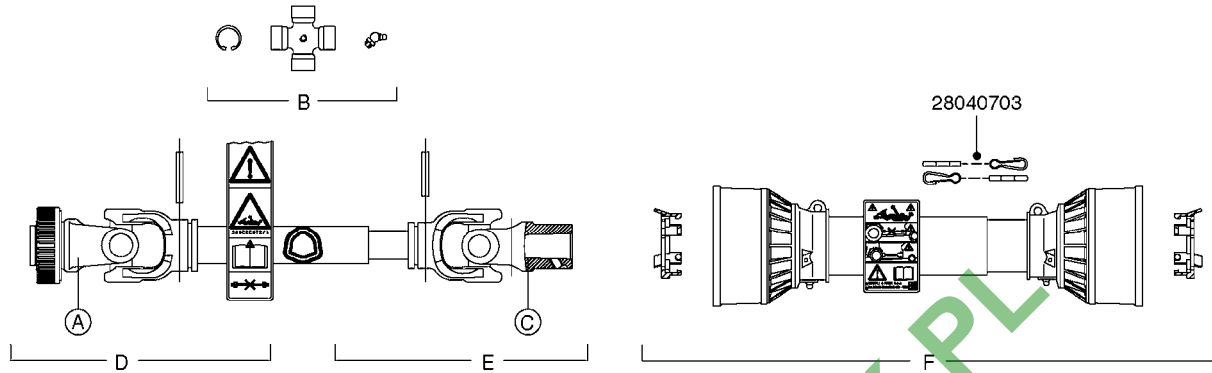

SUCTION SIDE OF PUMP

PRESSURE SIDE OF PUMP

COMPLETE PUMP
(NLA) REPLACED BY 364 PUMP (SEE PAGE A0280)

A0300

PUMP - 361/363 FITTINGS
A0300-HIN, 23:02:16

Page 1

Date 06.11.2017 10:57

parts-n°	order qty	description
145997	1	FITT.DK S-93 FORK
231022	1	FITT.DK ELB. 1' BSP GF 121
242351	1	O-RING D69.5X3.0 VITON F.S-93
242353	1	O-RING D44.2X3.0 VITON F.S-67
320095	1	FITT.DK NUT 1" BSP
320132	1	FITT.DK HN 1" BSP
320821	1	FITT.DK NUT 1-1/2" BSP
321451	1	FITT.DK ELB.1-1/2 X1-1/4 80DEG
322321	1	FITT.DK S-67 X 1"BSP MALE
322322	1	FITT.DK S-67 X 1-1/4"BSP MALE
322323	1	FITT.DK S-93 X 1-1/2"BSP MALE
330326	1	O-RING D30/D24X2 F.1"NUT
330341	1	FITT.DK HB 1" F. 1" NUT
331262	1	FITT.DK HB 1-1/2" F. 1-1/2"NUT
331273	1	O-RING D44/D38X2 F.1-1/2"
334243	1	HOSE TAIL 90° S67 1"
334410	1	PROTECTION PUM
334445	1	HOSE TAIL 90° S67 1"1/2
334446	1	FITT.DK S-93 ELB.2" PVC
334647	1	FITT.DK S93 ELB 1-1/2" 90 PVC
334680	1	CLAMP HOSE PLASTIC 1"
420917	1	BOLT HEX 8.8 RAW M8X12 FT
459014	1	ALLEN SCREW M8 X 15 GALV.DIN93
461217	1	NUT HEX M5 LOCK
471074	1	WASHER M8 ELZ
471132	1	WASHER D24/D8.4 X 2 SS
727226	1	FITT. S93 2-1/2" 90° S W/O-RING
14012200	1	FITT.DK S-67 FORK W/M5 THREADS
28030103	1	CLAMP HOSE GEAR P5/4-S1.5"6724
28030203	1	CLAMP HOSE T-BOLT S2" 235-67
28030303	1	CLAMP HOSE T-BOLT S2.5" 235-76
39145300	1	PTO SHIELD Ø203 4-POLET MACHINED
92702603	1	HOSE PVC SUCT GRAY 1-1/2"
92702703	1	HOSE PVC SUCT GRAY 2"
92702803	1	HOSE PVC SUCT GRAY 2.5"
92712403	1	HOSE R X1" X300PSI WP X0012"