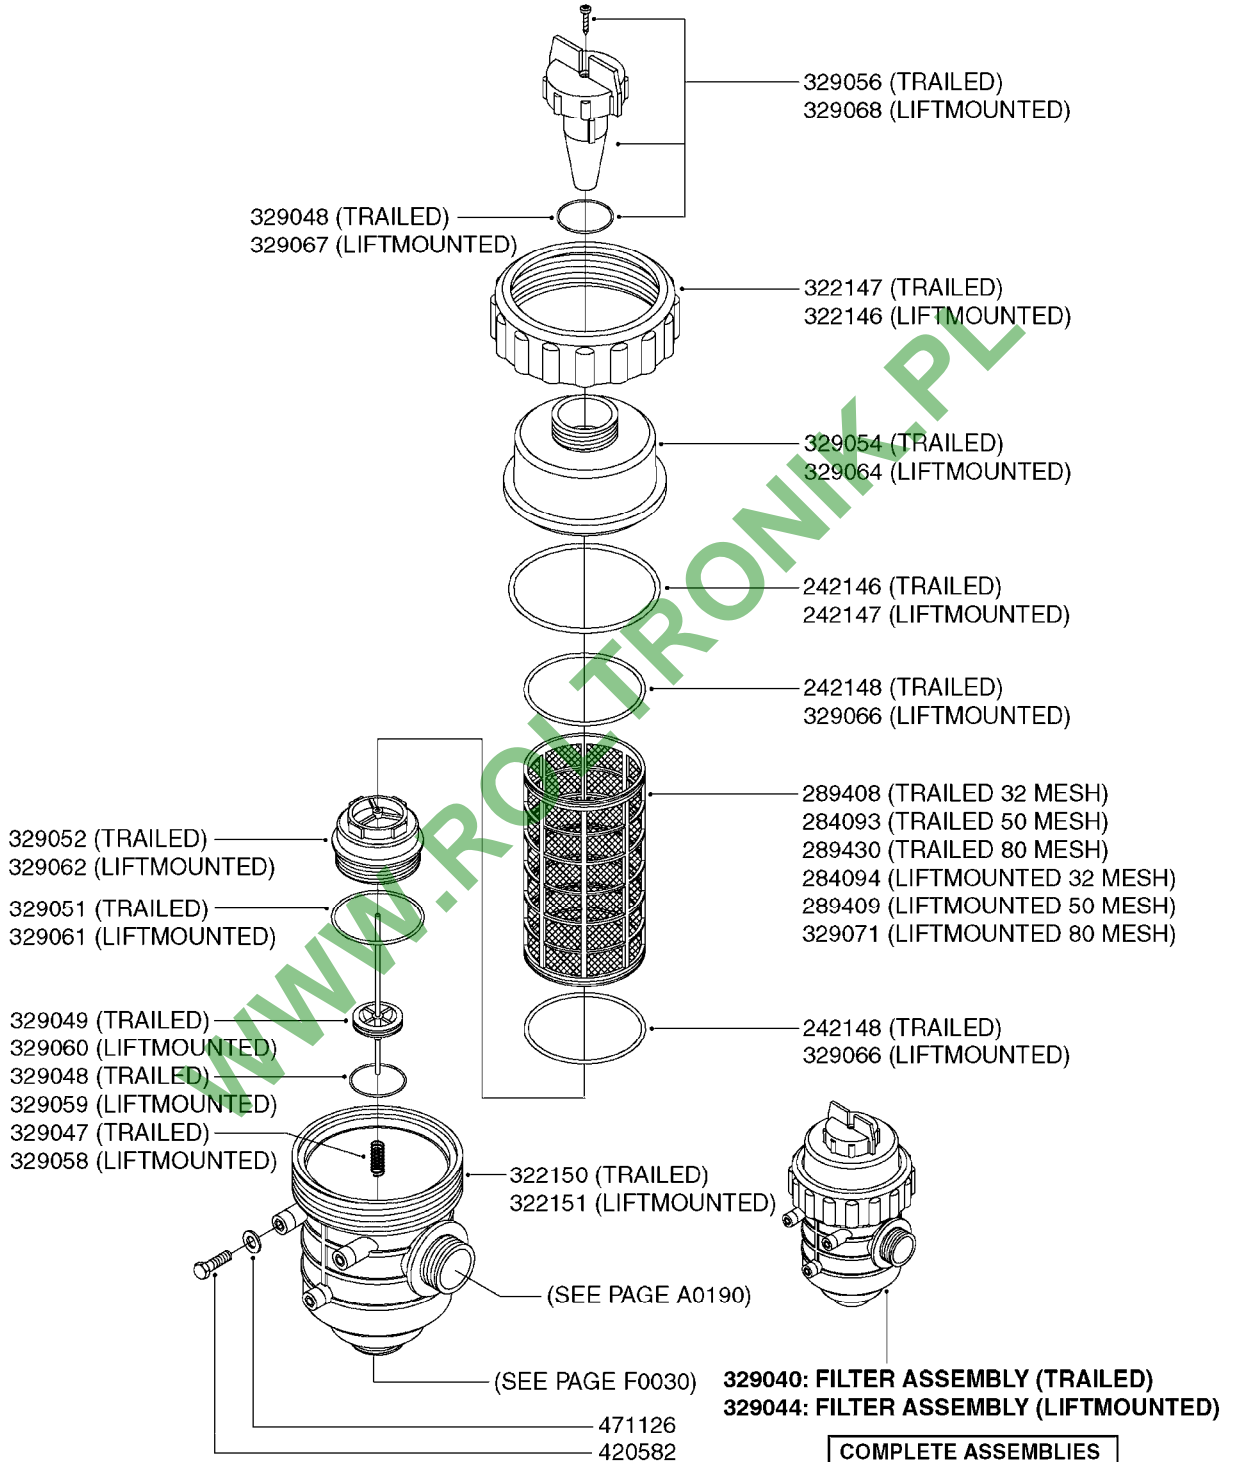

B0710

SUCTION FILT.-VINEYARD&ORCHARD
B0710-HIN, 01:01:16

Page 1

Date 06.11.2017 10:58

parts-n°	order qty	description
242146	1	O-RING 140 X 126 X 7
242147	1	O-RING 105,6x95X5.3
242148	1	O-RING 109.2 X 104 X 2
284093	1	FILTER SCR N ARAG 50 MESH BLUE
284094	1	FILTER SCR N ARAG 32 MESH WHITE
289408	1	FILTER SCR N ARAG 32 MESH WHITE
289409	1	FILTER SCR N ARAG 50 MESH BLUE
289430	1	FILTER SCR N ARAG 80 MESH RED
322146	1	THREADED RING F/FILTER 170
322147	1	THREADED RING F/FILTER 200
322150	1	FILTER CASING 1.5"BSP ARAG
322151	1	FILTER HOUSING 170
329040	1	FILTER ARAG 1.5" 32 MESH TRAIL
329044	1	FILTER ARAG 1.5" 32 MESH LIFT
329047	1	SPRING F. ARAG FILTER 1-1/2"
329048	1	O-RING F. 1-1/2" FILTER
329049	1	PLUNGER F. ARAG VALVE 1-1/2"
329051	1	O-RING F.ARAG FILTER 1-1/2"
329052	1	FITTING F.ARAG FILTER 1-1/2"
329054	1	FILTER HOUSING LID 1-1/2"
329056	1	YELLOW LOCKING RETAINER 1-1/2"
329058	1	SPRING F. ARAG FILTER 1"
329059	1	O-RING F. 1" FILTER
329060	1	PLUNGER F. ARAG VALVE 1"
329061	1	O-RING F.ARAG FILTER 1"
329062	1	FITTING F.ARAG FILTER 1"
329064	1	FILTER HOUSING LID 1"
329066	1	O-RING F.ARAG FILTER 1"
329067	1	O-RING F. 1" FILTER
329068	1	YELLOW LOCKING RETAINER 1"
329071	1	FILTER SCR N ARAG 80 MESH RED
420582	1	BOLT HEX 8.8 DEL M8X20 FT A2
471126	1	WASHER, M8, Ø16/ 8.4X 1.6, SS

WWW.ELEKTRONIK.PL