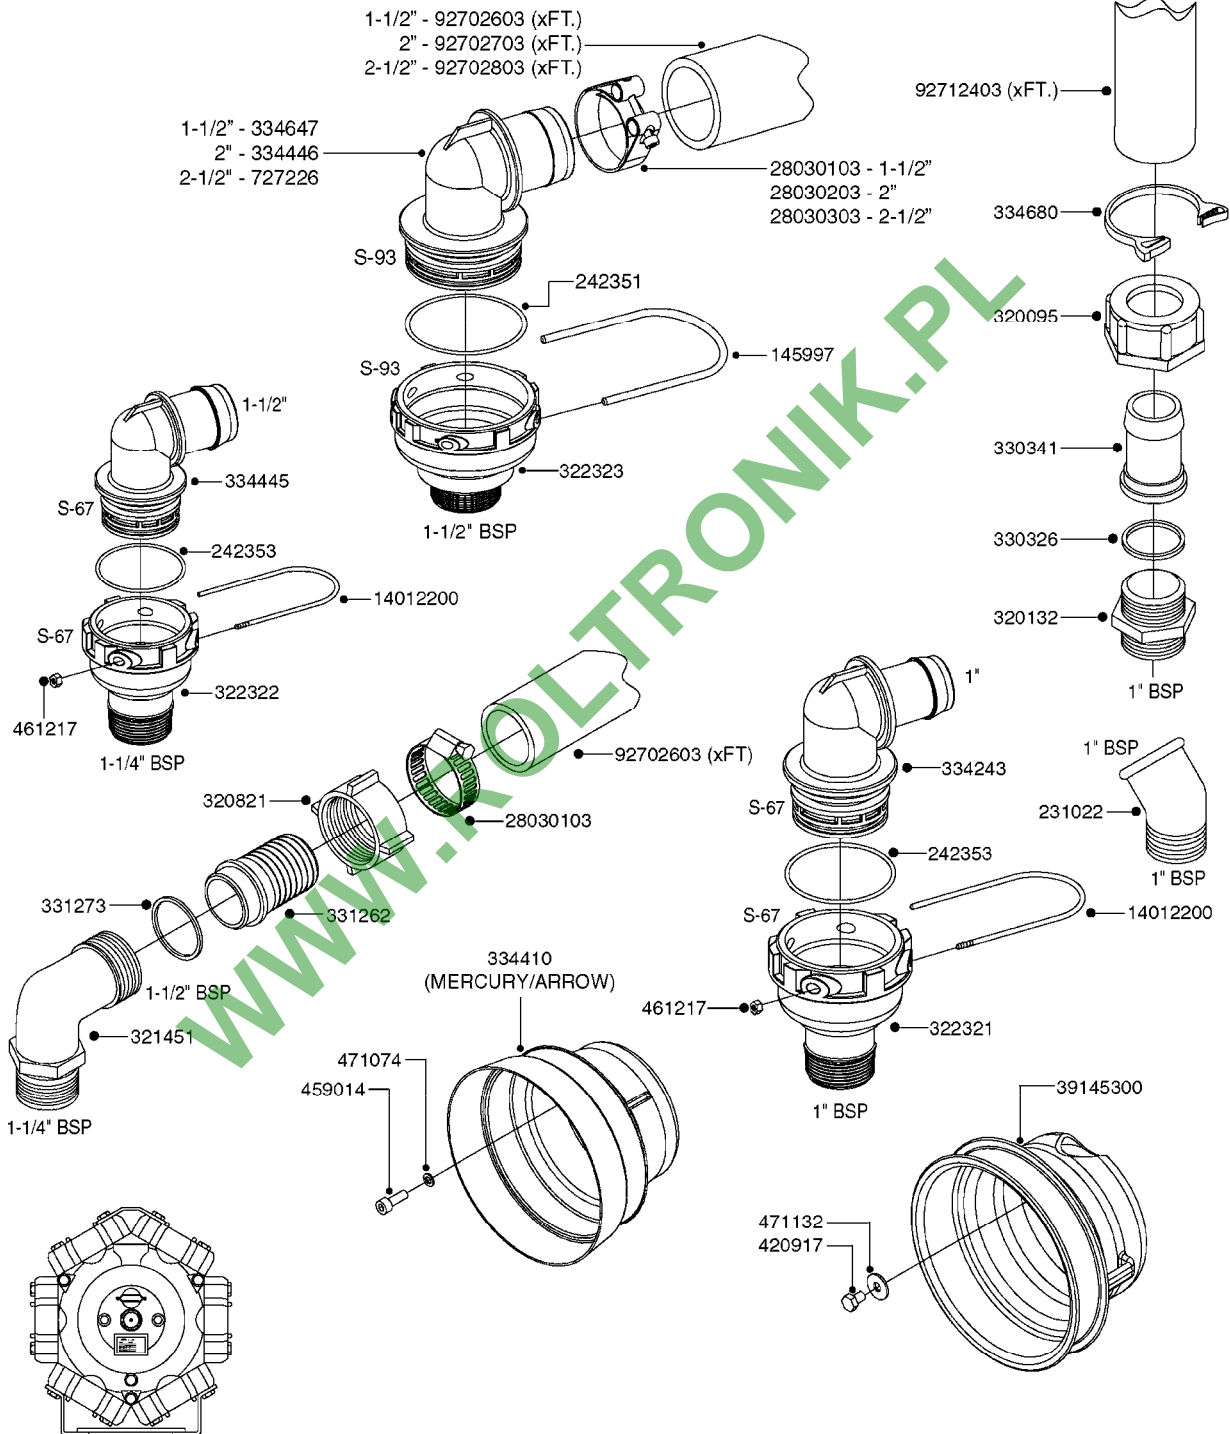

SUCTION SIDE OF PUMP

PRESSURE SIDE OF PUMP

COMPLETE PUMP
(NLA) REPLACED BY 364 PUMP (SEE PAGE A0280)

A0300

PUMP - 361/363 FITTINGS
A0300-HIN, 23:02:16

Page 1

Date 06.11.2017 10:57

parts-n°	order qty	description
145997	1	FITT.DK S-93 FORK
231022	1	FITT.DK ELB. 1' BSP GF 121
242351	1	O-RING D69.5X3.0 VITON F.S-93
242353	1	O-RING D44.2X3.0 VITON F.S-67
320095	1	FITT.DK NUT 1" BSP
320132	1	FITT.DK HN 1" BSP
320821	1	FITT.DK NUT 1-1/2" BSP
321451	1	FITT.DK ELB.1-1/2 X1-1/4 80DEG
322321	1	FITT.DK S-67 X 1"BSP MALE
322322	1	FITT.DK S-67 X 1-1/4"BSP MALE
322323	1	FITT.DK S-93 X 1-1/2"BSP MALE
330326	1	O-RING D30/D24X2 F.1"NUT
330341	1	FITT.DK HB 1" F. 1" NUT
331262	1	FITT.DK HB 1-1/2" F. 1-1/2"NUT
331273	1	O-RING D44/D38X2 F.1-1/2"
334243	1	HOSE TAIL 90° S67 1"
334410	1	PROTECTION PUM
334445	1	HOSE TAIL 90° S67 1"1/2
334446	1	FITT.DK S-93 ELB.2" PVC
334647	1	FITT.DK S93 ELB 1-1/2" 90 PVC
334680	1	CLAMP HOSE PLASTIC 1"
420917	1	BOLT HEX 8.8 RAW M8X12 FT
459014	1	ALLEN SCREW M8 X 15 GALV.DIN93
461217	1	NUT HEX M5 LOCK
471074	1	WASHER M8 ELZ
471132	1	WASHER D24/D8.4 X 2 SS
727226	1	FITT. S93 2-1/2" 90° S W/O-RING
14012200	1	FITT.DK S-67 FORK W/M5 THREADS
28030103	1	CLAMP HOSE GEAR P5/4-S1.5"6724
28030203	1	CLAMP HOSE T-BOLT S2" 235-67
28030303	1	CLAMP HOSE T-BOLT S2.5" 235-76
39145300	1	PTO SHIELD Ø203 4-POLET MACHINED
92702603	1	HOSE PVC SUCT GRAY 1-1/2"
92702703	1	HOSE PVC SUCT GRAY 2"
92702803	1	HOSE PVC SUCT GRAY 2.5"
92712403	1	HOSE R X1" X300PSI WP X0012"