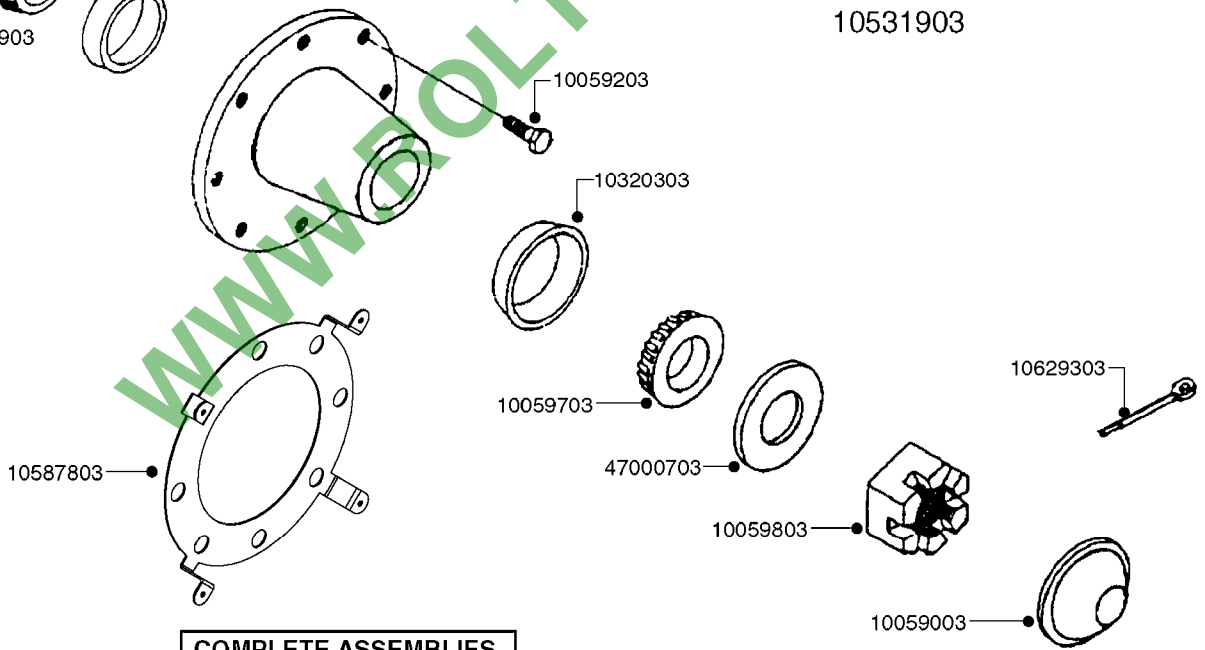

COMPLETE HUB W/BEARINGS:
10531903