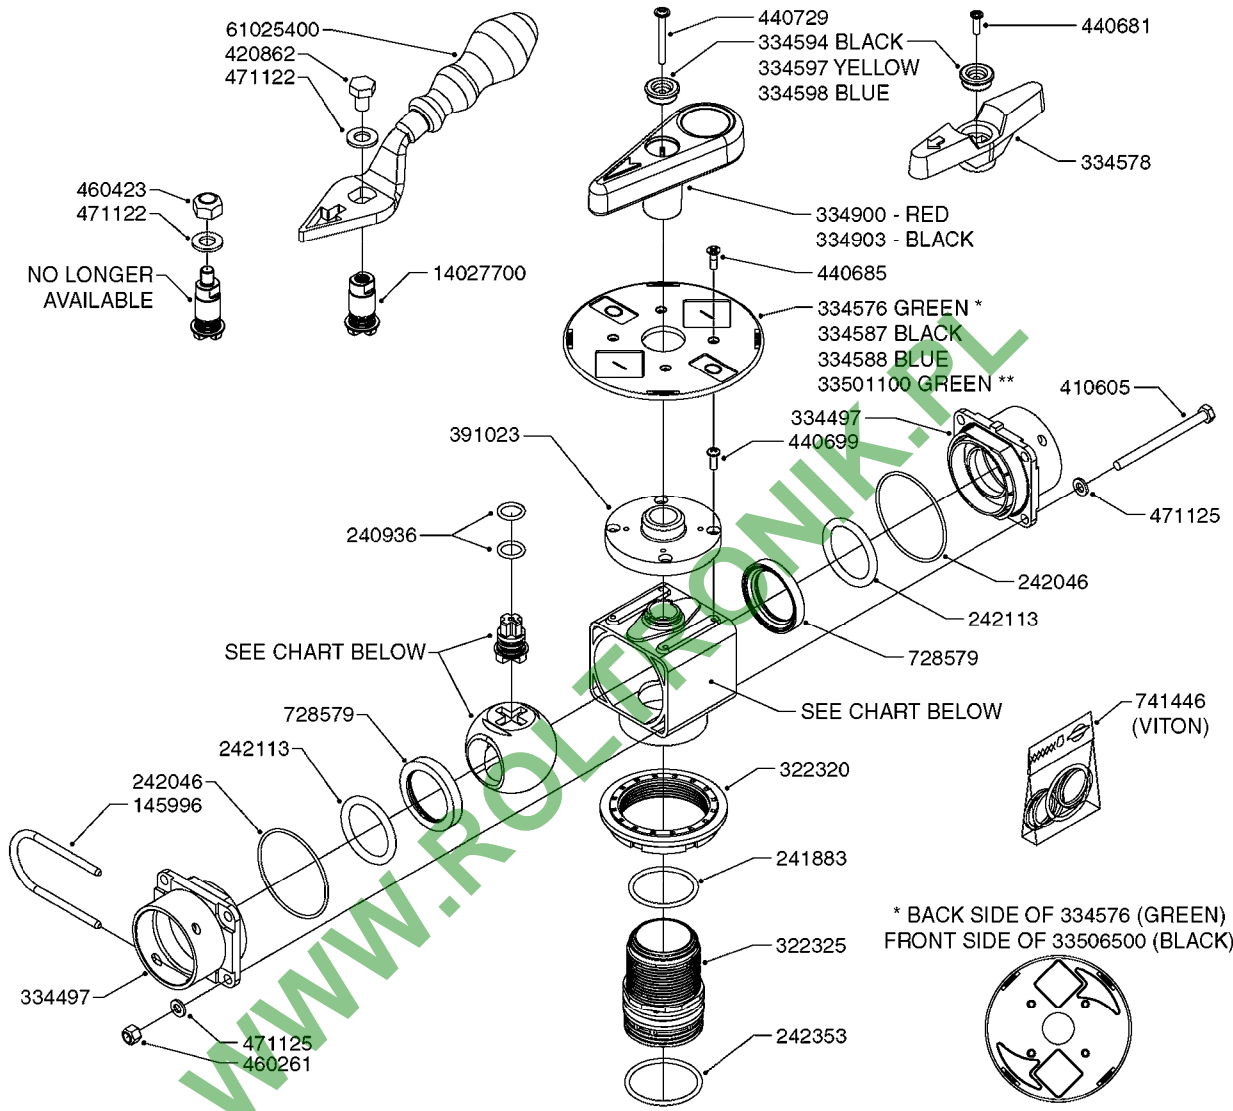

WWW.ROLTRONIK.PL

B0180

HC/2 MANIFOLD SYSTEM
B0180-HIN, 01:01:16

Page 1

Date 06.11.2017 10:58

parts-n°	order qty	description
145995	1	FITT.DK S-53 FORK
145996	1	FITT.DK S-67 FORK
145997	1	FITT.DK S-93 FORK
241883	1	O-RING D39.2X3 NITRIL 242020
242353	1	O-RING D44.2X3.0 VITON F.S-67
242354	1	O-RING D32.2X3.0 VITON F.S-53
242594	1	O-RING D14 X 1.78 SCH.70-EPDM
284585	1	CLAMP HOSE GEAR 1" MINI 020
320095	1	FITT.DK NUT 1" BSP
320283	1	FITT.DK NUT 3/4"BSP
322224	1	FITT.DK S-67 TEE
322320	1	NUT F.3 WAY VALVE S56
322325	1	FITT.DK S-67 X 1-1/2"BSP LONG
322352	1	FITT.DK S-53 TEE
330326	1	O-RING D30/D24X2 F.1"NUT
330341	1	FITT.DK HB 1" F. 1" NUT
334044	1	FITT.DK HB 3/4' F. 3/4' CAP
334229	1	FITT.DK S-53 STR.3/4"
334231	1	HOSE TAIL S67 STRAIGHT 1"
334239	1	FITT.DK S-53 ELB.1/2"
334241	1	FITT.DK S-53 ELB.3/4"
334244	1	HOSE TAIL 90° S67 1"1/4
334531	1	CLAMP HOSE PLASTIC 3/4"
334534	1	CLAMP HOSE PLASTIC 1/2"
334564	1	FITT.DK S-67 TO S-53 ADAPTER
341290	1	RUBBER STRAP, L=110
410185	1	BOLT HEX 8.8 DEL M6X16
420582	1	BOLT HEX 8.8 DEL M8X20 FT A2
440685	1	SCREW F.PLASTIC 4X14 SS C-SUNK
460143	1	NUT HEX M8X1.25 LOCK DIN985A2 SS
460261	1	NUT HEX M6X1.00 LOCK DIN985 A2 SS
729796	1	VALVE S-67 MANUAL D33 J-D
845218	1	FILTER IN-LINE 3/4'50 MESH OML
16024503	1	SUPPORT MANIFOLD MERCURY
16024603	1	SUPPORT HYD VALVE MISTBLOWER
16024803	1	BRACKET REMOTE GAUGE MISTBLOW
16025703	1	BRACKET MANIFOLD ARROW 270
16058203	1	SUPPORT MANIFOLD MERCURY 900
16058303	1	SUPPORT HYD VALVE MERCURY 900
16097003	1	BRACKET MANIFOLD ARROW 400
28019303	1	FITTING HB ELB 3/4NPT-3/4HOSE
28019803	1	FITTING HB 3/4NPT-3/4HOSE
28026103	1	GAUGE 200PSI/BR,4",1/4"BSP-BTM
28030103	1	CLAMP HOSE GEAR P5/4-S1.5"6724
70021103	1	VALVE PCV GLUED ASSY
72114300	1	FITT. DK S-53 MALE MALE W.ORIN
92702103	1	HOSE R X1/2" X300PSI WP X0012"
92702403	1	HOSE PVC SUCT GRAY 1"
92703203	1	HOSE R X3/4" X300PSI WP X0012"
92712403	1	HOSE R X1" X300PSI WP X0012"
92734403	1	HOSE R X5/4" X200PSI WP X0012"