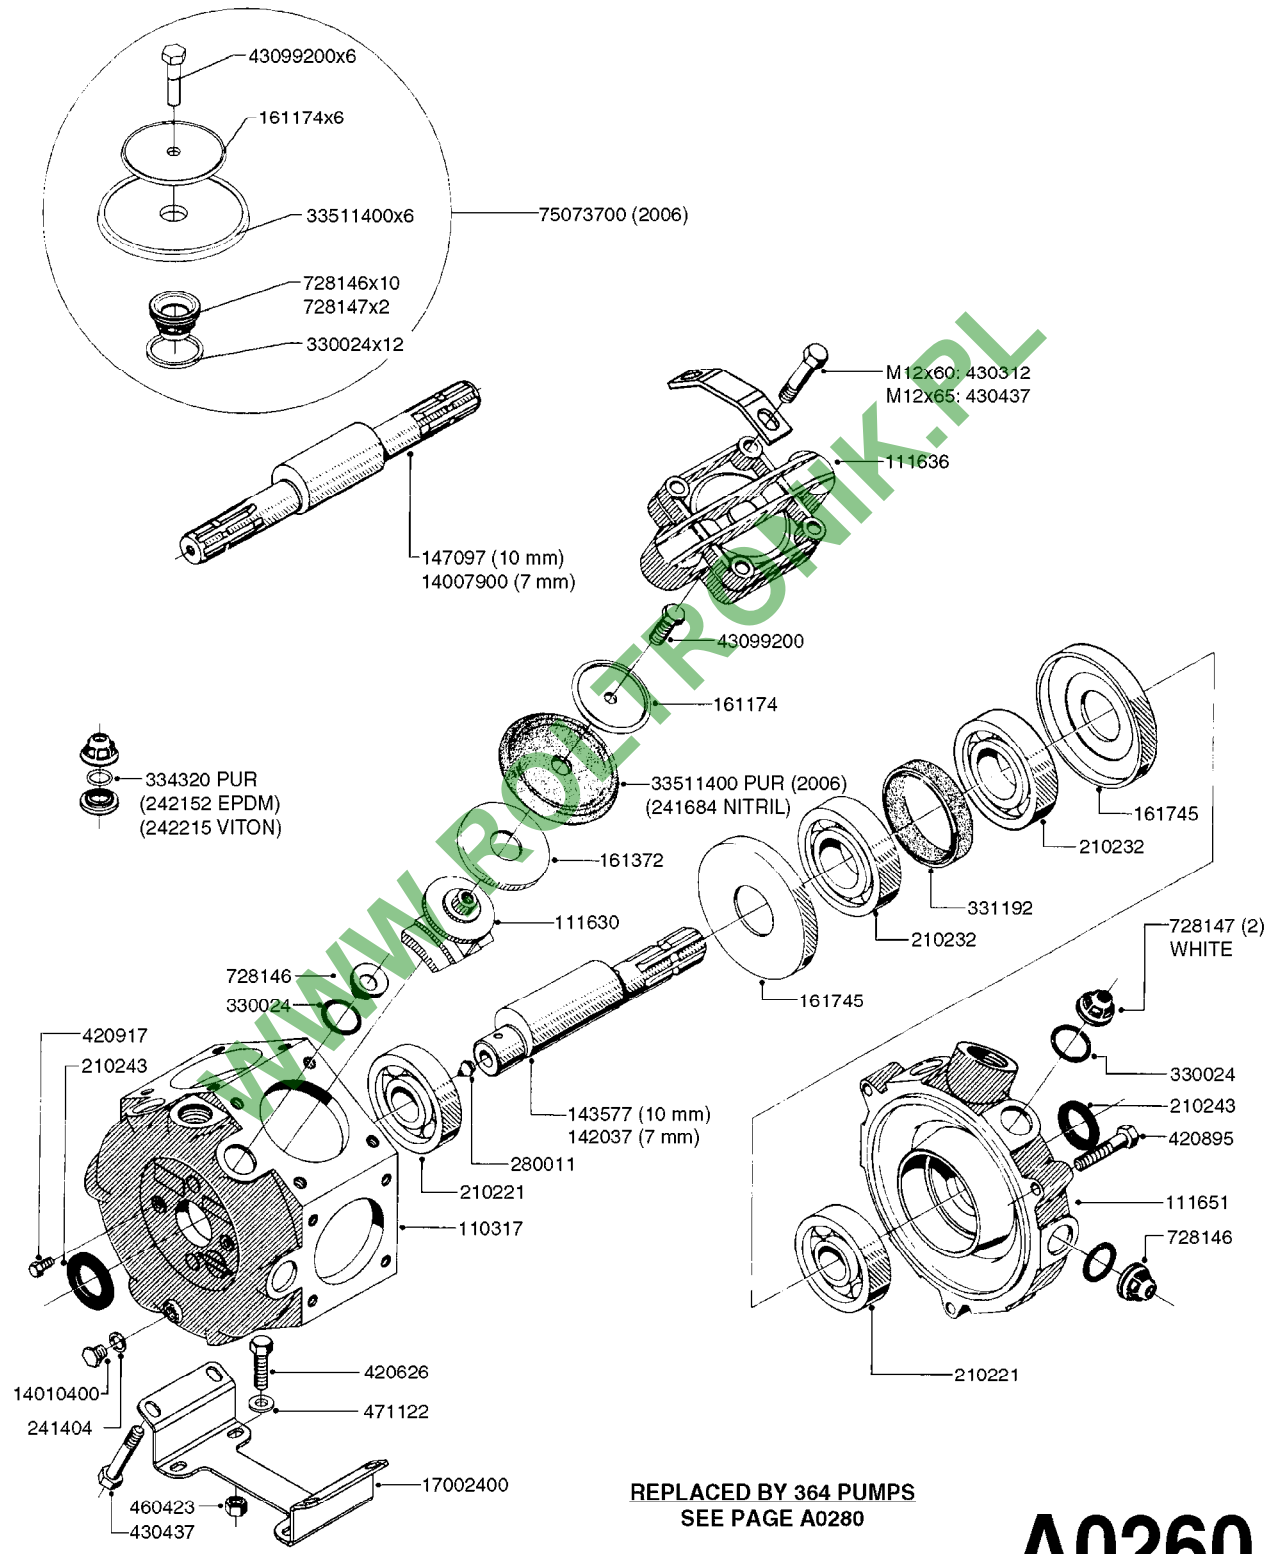

Agroparts: www.HARDI-INTERNATIONAL.com

Arrow - Trailer 270/400
Gallon 22" Fan/B20-HY

Country-Code 11

Date 06.11.2017 10:57

Arrow - Trailer 270/400
Gallon 22" Fan/B20-HY

Page 0.1

Date 06.11.2017 10:57

main group	page-n°	date	description
Pumps	A0260-HIN	17:03:16	PUMP - 363 W/MOUNTING BASE
	A0280-HIN	21:02:17	PUMP - 364 540/1000 RPM
	A0300-HIN	23:02:16	PUMP - 361/363FITTINGS
	A0510-HIN	01:01:16	PTO SHAFTS - BONDIOLI DIAPH.
	A0520-HIN	19:05:16	PTO SHAFTS - BONDIOLI CENT.
	A0580-HIN	01:01:16	PTO SHAFTS - AMA DIAPHRAGM
Controls, Filters, Valves	B0180-HIN	01:01:16	HC/2 MANIFOLD SYSTEM
	B0430-HIN	01:01:16	MANIFOLD - S67 VALVE
	B0710-HIN	01:01:16	SUCTION FILT - VINEYARD&ORCHARD
Hydraulics	C0045-HIN	24:03:16	HYDRAULICS - BSP TO ORFS
	C0540-HIN	30:03:16	HYD - 2 ROW GRAPE B20 HY
	C0550-HIN	30:03:16	HYD - LIFT B20/B40 H
Booms, Nozzle Bodies & Tubes	D0050-HIN	01:01:16	BOOM - 1 ROW B11
	D0080-HIN	01:01:16	BOOM - 2 ROW GRAPE B20-MA
	D0090-HIN	01:01:16	BOOM - 2 ROW GRAPE B20-HY
	D0100-HIN	01:01:16	REAR DROP ARMS-2 ROW GRAPE B20
	E0730-HIN	01:01:16	HUB ASSEMBLY F.2 1/8" SPINDLE
Tank and Frame: Field Sprayers	F0050-HIN	01:01:16	TANK - ARROW 270/400
Tank and Frame: Mistblowers	F0060-HIN	01:01:16	FRAME - ARROW 270
	F0070-HIN	01:01:16	FRAME - ARROW 270/400 '05
	F0150-HIN	01:01:16	DRAWBARS - MERCURY/ARROW
	F0160-HIN	01:01:16	DRAWBAR - TURNABLE HITCH
	G0220-HIN	01:01:16	ARROW/BRAVO SPV 22" BLOWER
Blower unit mistblowers	G0380-HIN	01:01:16	PNEUMATIC AIR SPOUTS 2 OUTLETS
	G0390-HIN	01:01:16	PNEUMATIC AIR SPOUTS 4 OUTLETS
	G0400-HIN	01:01:16	HYDROPNEUM. SPOUTS 3 OUTLETS
	G0410-HIN	01:01:16	HYDROPNEUM. SPOUTS 5 OUTLETS
	G0420-HIN	01:01:16	TUBES & HOSES
	Special equipment, Extras	K0180-HIN	01:01:16
K0270-HIN		28:09:16	FILTER ASSEMBLIES-IN LINE
K0550-HIN		01:01:16	POWDER MIXER