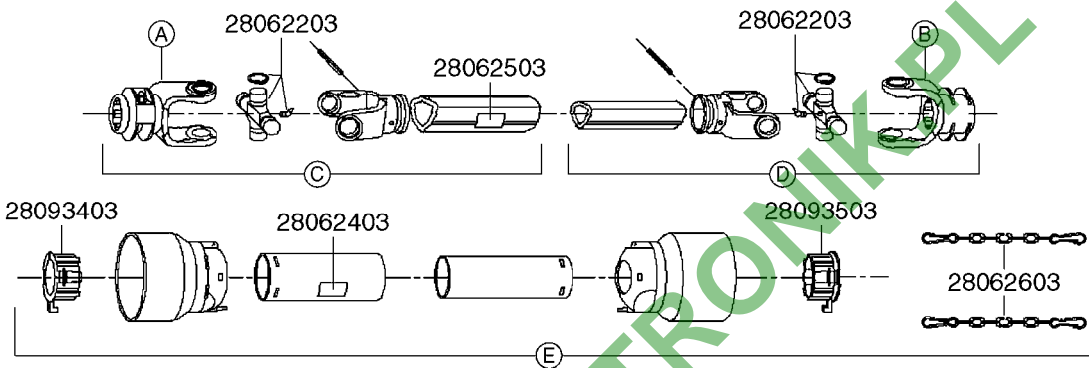

PTO #	829482	829483	829484	829487
TRACTOR	1-3/8" 6 SPLINE	1-3/8" 6 SPLINE	1-3/8" 6 SPLINE	1-3/8" 6 SPLINE
IMPLEMENT	25 mm	30 mm	1-3/8" 6 SPLINE	1-3/8" 6 SPLINE
LENGTH	610/800	610/800	610/800	860/1050
A	28062103	28062103	28062103	28062103
B	28062303	28063003	28062103	28062103
C	28062703	28062703	28062703	28063403
D	28062803	28063103	28063203	28063503
E	28062903	28062903	28062903	28063303

Note: For "Bondioli" PTO's (previous supplier) - see page A0510.

COMPLETE ASSEMBLIES
WHOLEGOOD ITEMS

A0580