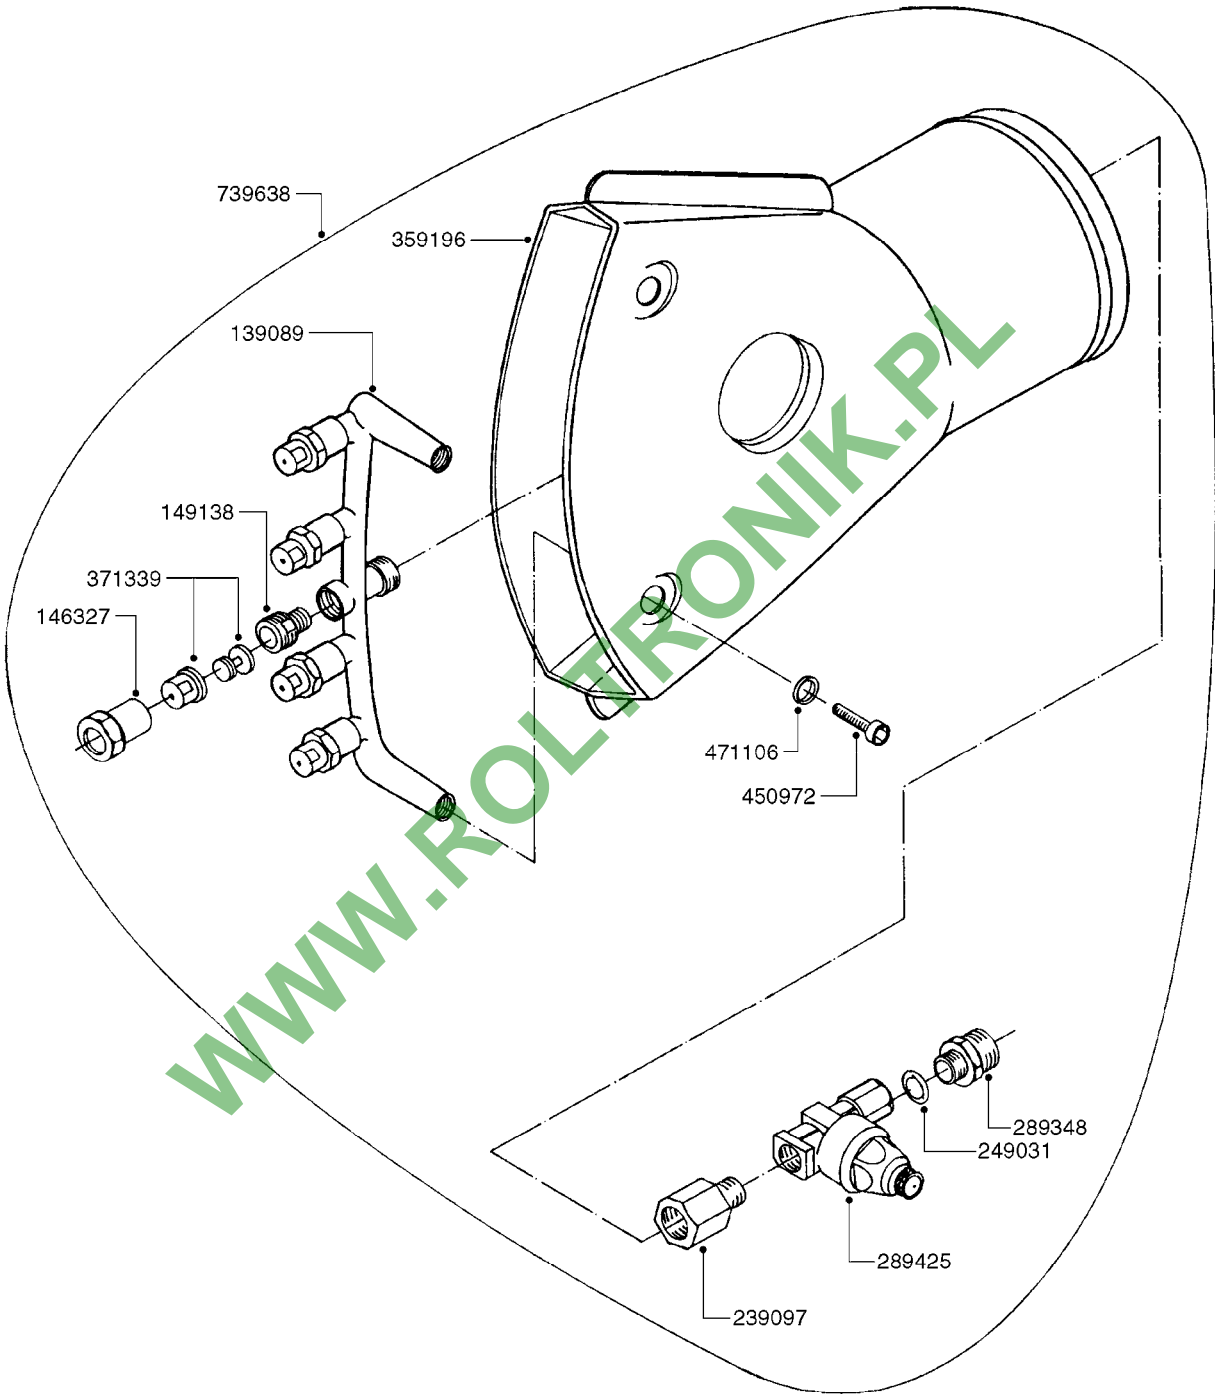

G0410

HYDROPNEUM. SPOUTS 5 OUTLETS
G0410-HIN, 01:01:16

Page 1

Date 06.11.2017 10:58

parts-n°	order qty	description
139089	1	NOZZLE HOLDER F/5 NOZZLES
146327	1	UNION NUT 3/8' BRASS
149138	1	ADAPTER FOR NOZZLE H
239097	1	HYDROPNEUMATIC MANIFOLD ADAPT.
249031	1	O-RING
289348	1	ADAPTER 1/2" - 1/4"
289425	1	NON-DRIP H1/4" ON/OFF
359196	1	FISHTAIL SPOUT 5 NOZZLE 120Ø
371339	1	NOZZLE ALBUZ BROWN WITH SWIRL
450972	1	SCREW M6X15 ALLEN GALV.
471106	1	WASHER D6
739638	1	NOZZLE OUTLET 5 NOZZ. D125 SPV

WWW.ROLTRONIK.PL