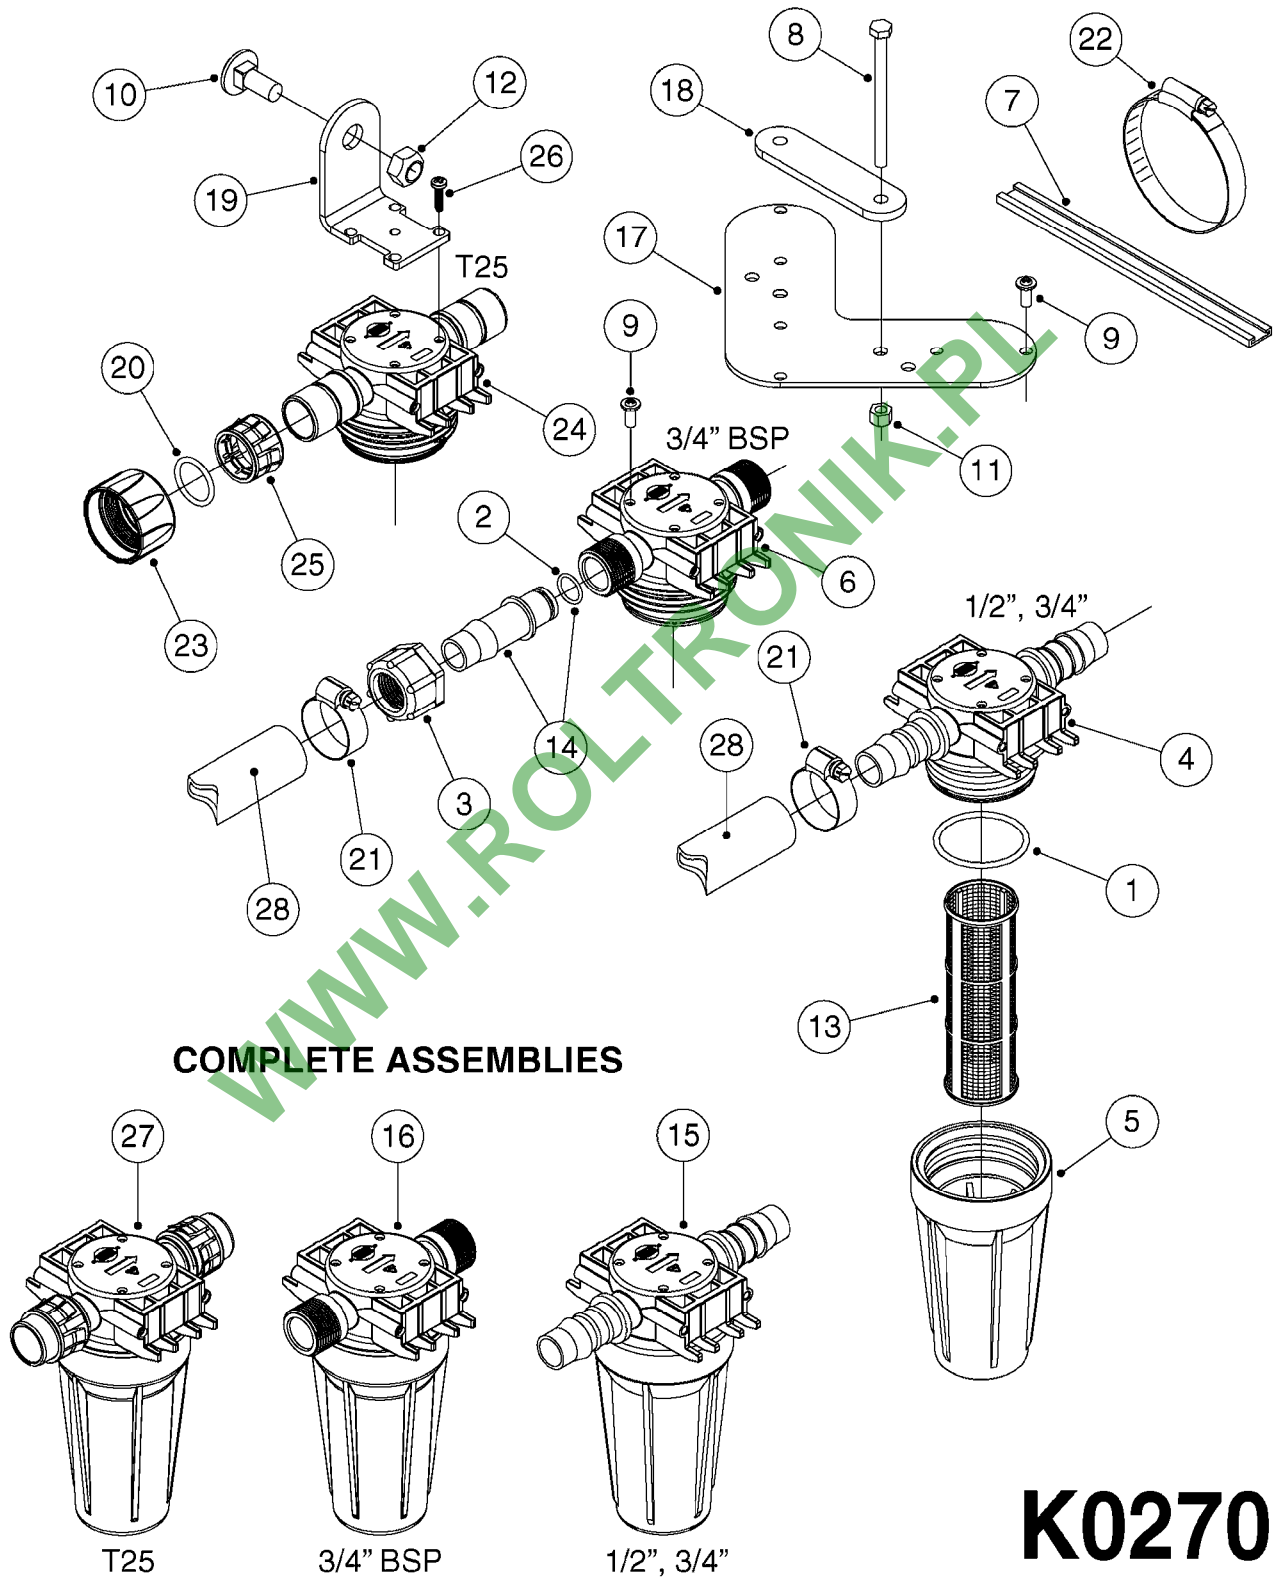

Pos.	parts-n°	order qty	description
1	240925	1	O-RING D49.5X3 NITRIL
2	242594	1	O-RING D14 X 1.78 SCH.70-EPDM
3	320283	1	FITT.DK NUT 3/4"BSP
4	322241	1	FILTER HOUSING W.3/4' BARBS
4	322249	1	FILTER HOUSING W.1/2' BARBS
5	322242	1	FILTER BOWL / IN-LINE
6	322250	1	FILTER HOUSING W.3/4"BSP THRD
7	341291	1	RUBBER HOSE CLAMP COVER 130MM
7	341292	1	RUBBER HOSE CLAMP COVER 180MM
8	410605	1	BOLT HEX 8.8 DEL M6X80
9	440673	1	SCREW F.PLASTIC 5X12 SS
10	440737	1	BOLT CARRIAGE M10x25 SS
11	460261	1	NUT HEX M6X1.00 LOCK DIN985 A2 SS
12	460423	1	NUT HEX M10X1.50 LOCK DIN985A2 SS
13	615443	1	FILTER ELEM.50 MESH BLUE
13	615444	1	FILTER ELEM.80 MESH RED
13	615445	1	FILTER ELEM.100 MESH YELLOW
14	716236	1	FITT.DK HB 1/2" ASSY. F. 3/4"
14	724621	1	FITT.DK HB 3/4"ASSY. F. 3/4" NUT
15	845205	1	FILTER IN-LINE 1/2' 50 MESH
15	845208	1	FILTER IN-LINE 3/4' 50 MESH
15	845209	1	FILTER IN-LINE 3/4' 80 MESH
15	845210	1	FILTER IN-LINE 3/4" 100 MESH
16	845218	1	FILTER IN-LINE 3/4'50 MESH OML
16	845219	1	FILTER IN-LINE 3/4'80 MESH OML
17	16022203	1	PLATE 3.0 X 55 X 196
18	16022403	1	BRACKET 60MM TUBE
19	16321500	1	LINE FILTER BRACKET, TDZ/DDZ
20	24263000	1	O-RING Ø24.4 X 3.1 NITRIL SH70
21	28029903	1	CLAMP HOSE GEAR P3/4"-S1" 6712
22	28047103	1	CLAMP HOSE GEAR 50 X 50 6740
22	28047203	1	CLAMP HOSE GEAR 60 X 80 6756
23	32239700	1	FITT.DK NUT T25
24	32239800	1	FITT.DK IN-LINE FILTER TOP T25
25	33515500	1	FITT.DK NUT LOCK RING T25
26	44076200	1	PT SCREW 50X16
27	72700600	1	FILTER IN-LINE 80 MESH, T25
28	92702103	1	HOSE R X1/2" X300PSI WP X0012"
28	92703203	1	HOSE R X3/4" X300PSI WP X0012"