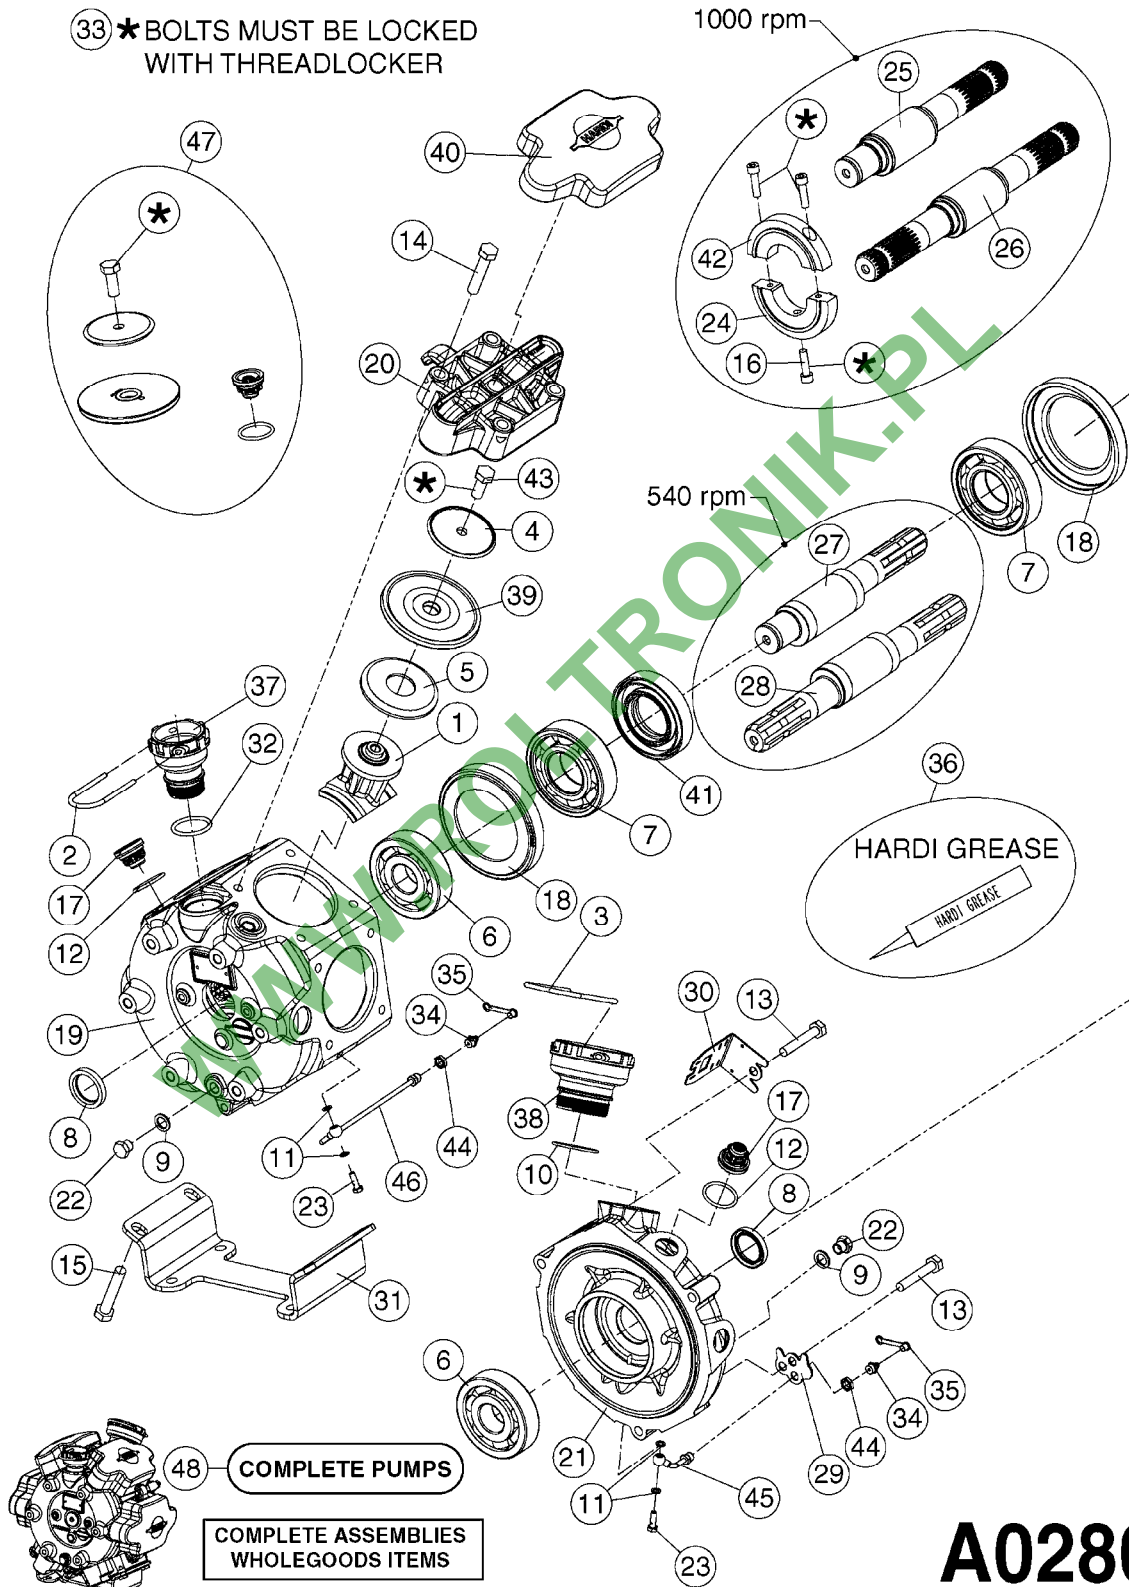

WWW.AGROTRONIK.PL

33 * BOLTS MUST BE LOCKED WITH THREADLOCKER

1000 rpm

540 rpm

HARDI GREASE

A0280

48 COMPLETE PUMPS

COMPLETE ASSEMBLIES
WHOLEGOODS ITEMS