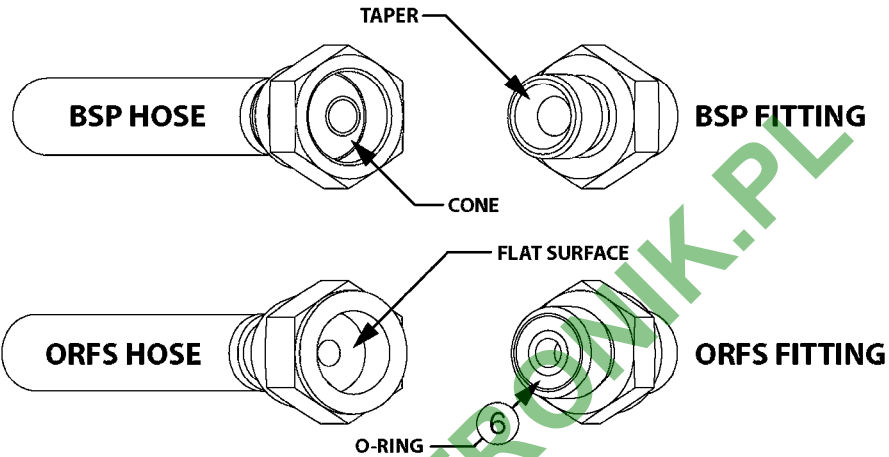

IMPORTANT!
BSP hoses require BSP fittings
ORFS hoses require ORFS fittings

1/4" ORFS Hoses require 9/16" ORFS Fittings
3/8" ORFS Hoses require 11/16" ORFS Fittings
1/2" ORFS Hoses require 13/16" ORFS Fittings
3/4" ORFS Hoses require 1-3/16" ORFS Fittings