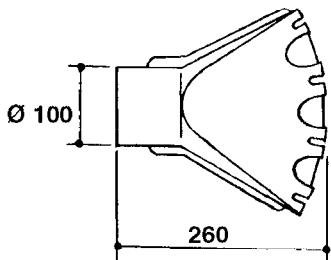

G0390

PNEUMATIC AIR SPOUTS 4 OUTLETS
G0390-HIN, 01:01:16

Page 1

Date 06.11.2017 10:58

parts-n°	order qty	description
146327	1	UNION NUT 3/8' BRASS
149012	1	3/8" HOSE TAIL D.8 T-12
149013	1	REDUCER 1/2" X 3/8"
240177	1	O-RING D16.1/11.3 X 2.4
242168	1	O-RING D11.2X1.9
289349	1	BALL VALVE 3/8" M-H
321462	1	CAP F.NO-DRIP ASSY.
322262	1	HOUSING F. NON DRIP DIAPHRAGM
334581	1	DIAPHRAGM, NO-DRIP alt 241371
339001	1	DIFFUSOR PLATE L=59 BLADE
339003	1	ELBOW F.DIFFUSOR PLATE
339004	1	FITT.DK Y-5/16"
339010	1	TIE STRAP SMALL 2.5MM X 100MM
359167	1	PNEUMATIC SPOUT, 4 OUTLETS
371312	1	NOZZLE CERAMIC 1099-15
459002	1	SCREW N10X1/2"
729610	1	NOZZLE ASSY. NON DRIP 3/8 THRD
729645	1	NON-DRIP SPRING ASSY.GREEN 10
739474	1	SPOUT ASSY. F. LP 4 OUTLET
927800	1	HOSE BLACK D8X12

WWW.ROLTRONIK.PL