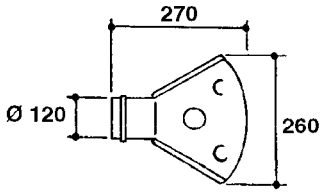

G0410

HYDROPNEUM. SPOUTS 5 OUTLETS
G0410-HIN, 01:01:16

Page 1

Date 06.11.2017 10:58

parts-n°	order qty	description
139089	1	NOZZLE HOLDER F/5 NOZZLES
146327	1	UNION NUT 3/8' BRASS
149138	1	ADAPTER FOR NOZZLE H
239097	1	HYDROPNEUMATIC MANIFOLD ADAPT.
249031	1	O-RING
289348	1	ADAPTER 1/2" - 1/4"
289425	1	NON-DRIP H1/4" ON/OFF
359196	1	FISHTAIL SPOUT 5 NOZZLE 120Ø
371339	1	NOZZLE ALBUZ BROWN WITH SWIRL
450972	1	SCREW M6X15 ALLEN GALV.
471106	1	WASHER D6
739638	1	NOZZLE OUTLET 5 NOZZ. D125 SPV

WWW.ROLTRONIK.PL