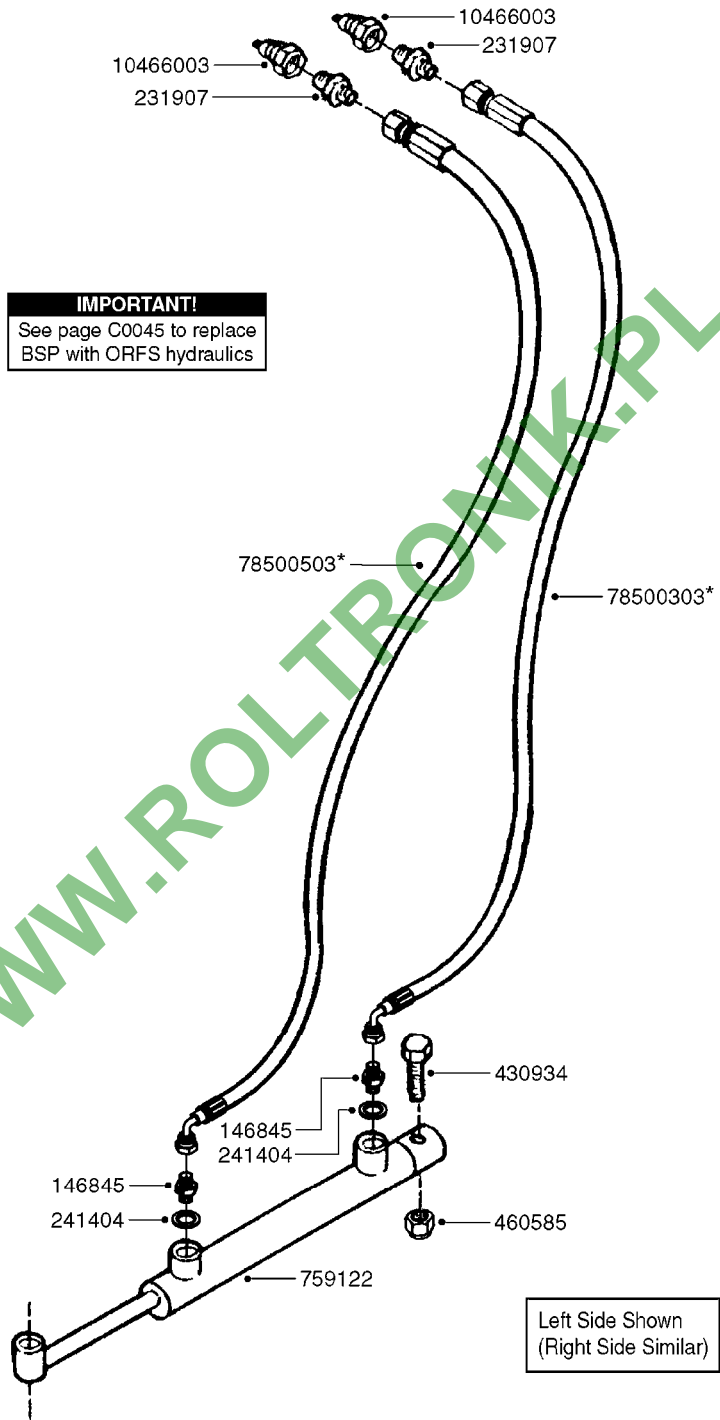

* REPLACEMENT HOSE REQUIRES ADAPTER (146845) & SEAL (241404) ON CYLINDER

C0540