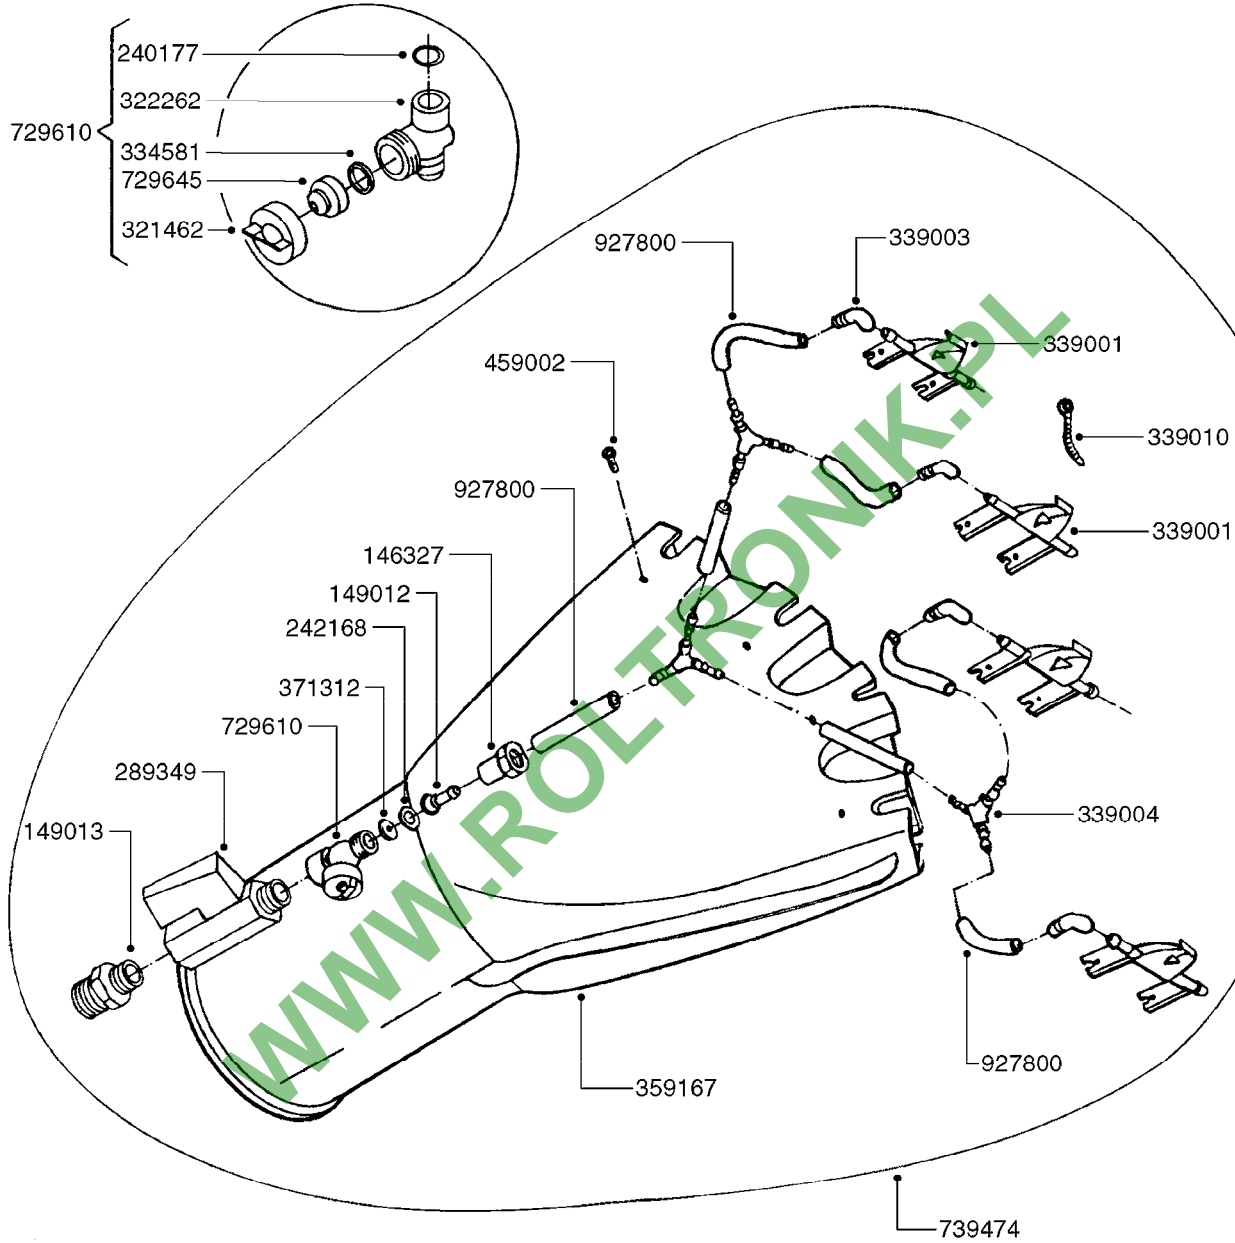

G0390

PNEUMATIC AIR SPOUTS 4 OUTLETS
G0390-HIN, 01:01:16

Page 1

Date 06.11.2017 10:58

parts-n°	order qty	description
146327	1	UNION NUT 3/8' BRASS
149012	1	3/8" HOSE TAIL D.8 T-12
149013	1	REDUCER 1/2" X 3/8"
240177	1	O-RING D16.1/11.3 X 2.4
242168	1	O-RING D11.2X1.9
289349	1	BALL VALVE 3/8" M-H
321462	1	CAP F.NO-DRIP ASSY.
322262	1	HOUSING F. NON DRIP DIAPHRAGM
334581	1	DIAPHRAGM, NO-DRIP alt 241371
339001	1	DIFFUSOR PLATE L=59 BLADE
339003	1	ELBOW F.DIFFUSOR PLATE
339004	1	FITT.DK Y-5/16"
339010	1	TIE STRAP SMALL 2.5MM X 100MM
359167	1	PNEUMATIC SPOUT, 4 OUTLETS
371312	1	NOZZLE CERAMIC 1099-15
459002	1	SCREW N10X1/2"
729610	1	NOZZLE ASSY. NON DRIP 3/8 THRD
729645	1	NON-DRIP SPRING ASSY.GREEN 10
739474	1	SPOUT ASSY. F. LP 4 OUTLET
927800	1	HOSE BLACK D8X12

WWW.ROLTRONIK.PL