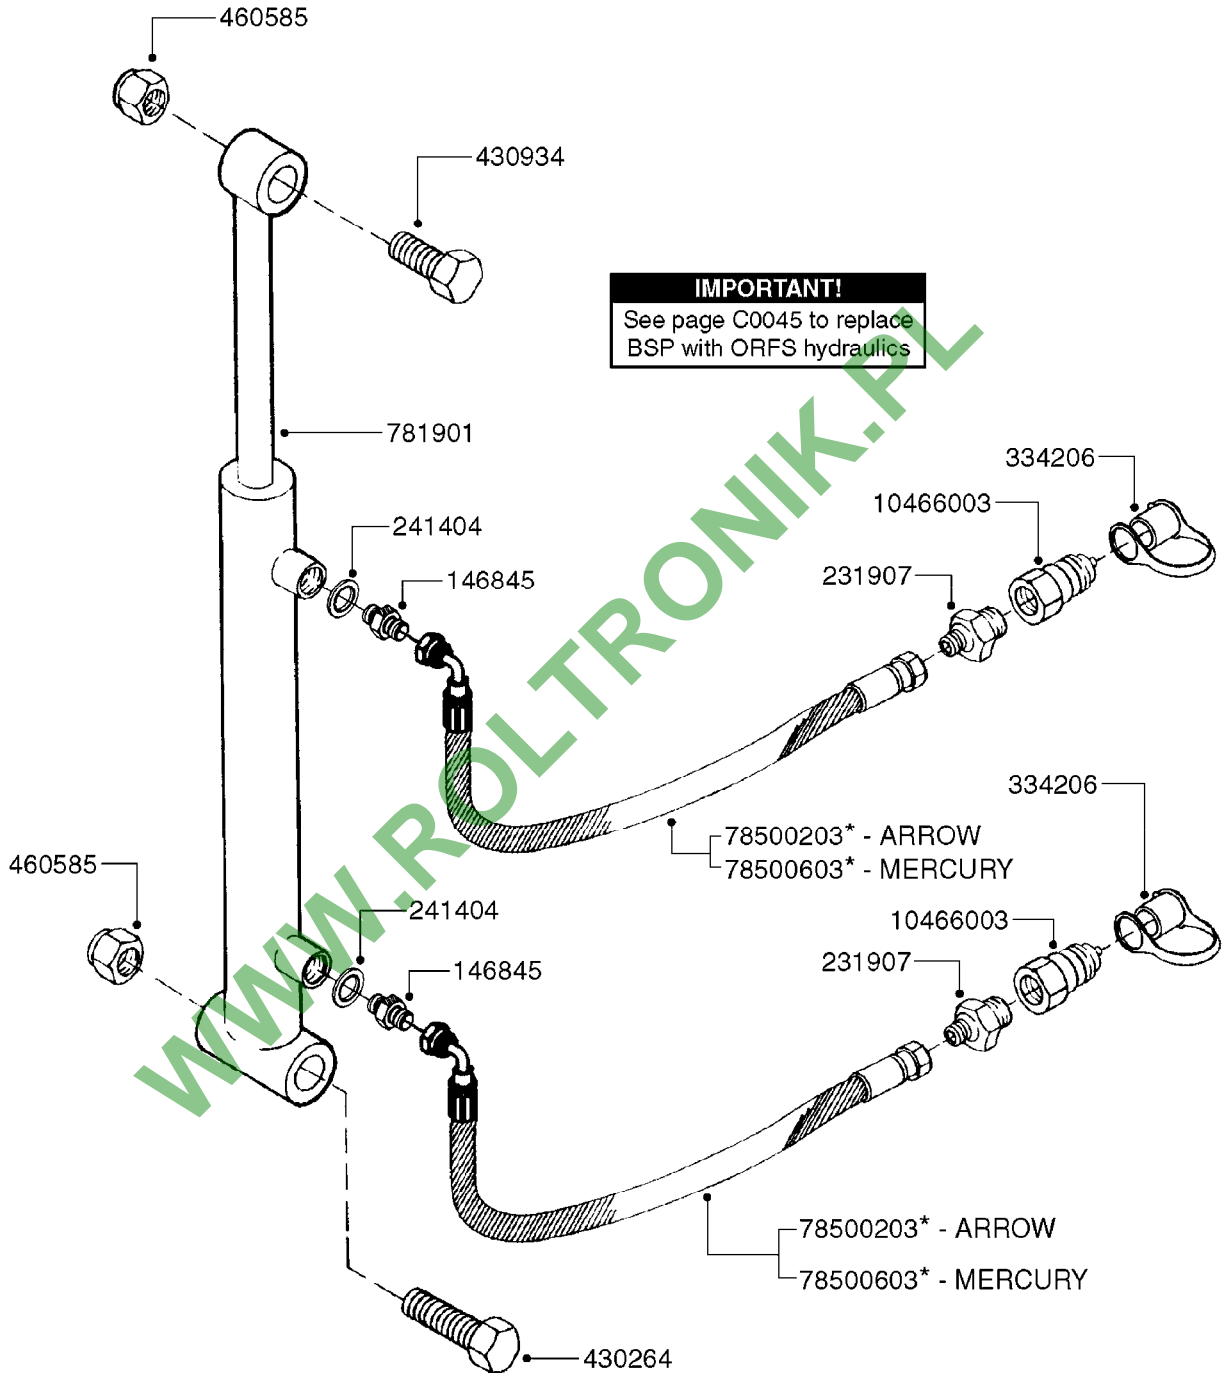

* REPLACEMENT HOSE REQUIRES ADAPTER (146845) & SEAL (241404) ON CYLINDER

C0550

HYD - LIFT B20/B40 H
C0550-HIN, 30:03:16

Page 1

Date 06.11.2017 10:58

parts-n°	order qty	description
146845	1	HEX NIPPLE 1/4"X1/4"
231907	1	HEX NIPPLE 1/4"BSP X 1/2"NPT
241404	1	DOWTY SEAL 1/4"
334206	1	DUST HOOD FOR HY-COUPLING
430264	1	BOLT HEX 8.8 DEL M16X100
430934	1	BOLT HEX 8.8 DEL M16X80
460585	1	LOCKING NUT M16 DIN985 A2 SS
781901	1	CYLINDER BOOM HEIGHT
10466003	1	COUPLER PIONEER 8010-04 1/2NPT
78500203	1	HOSE HY X 1/4 X 224.4" STR+ELB
78500603	1	HOSE HY X 1/4 X 271.7" STR+ELB

WWW.ROLTRONIK.PL