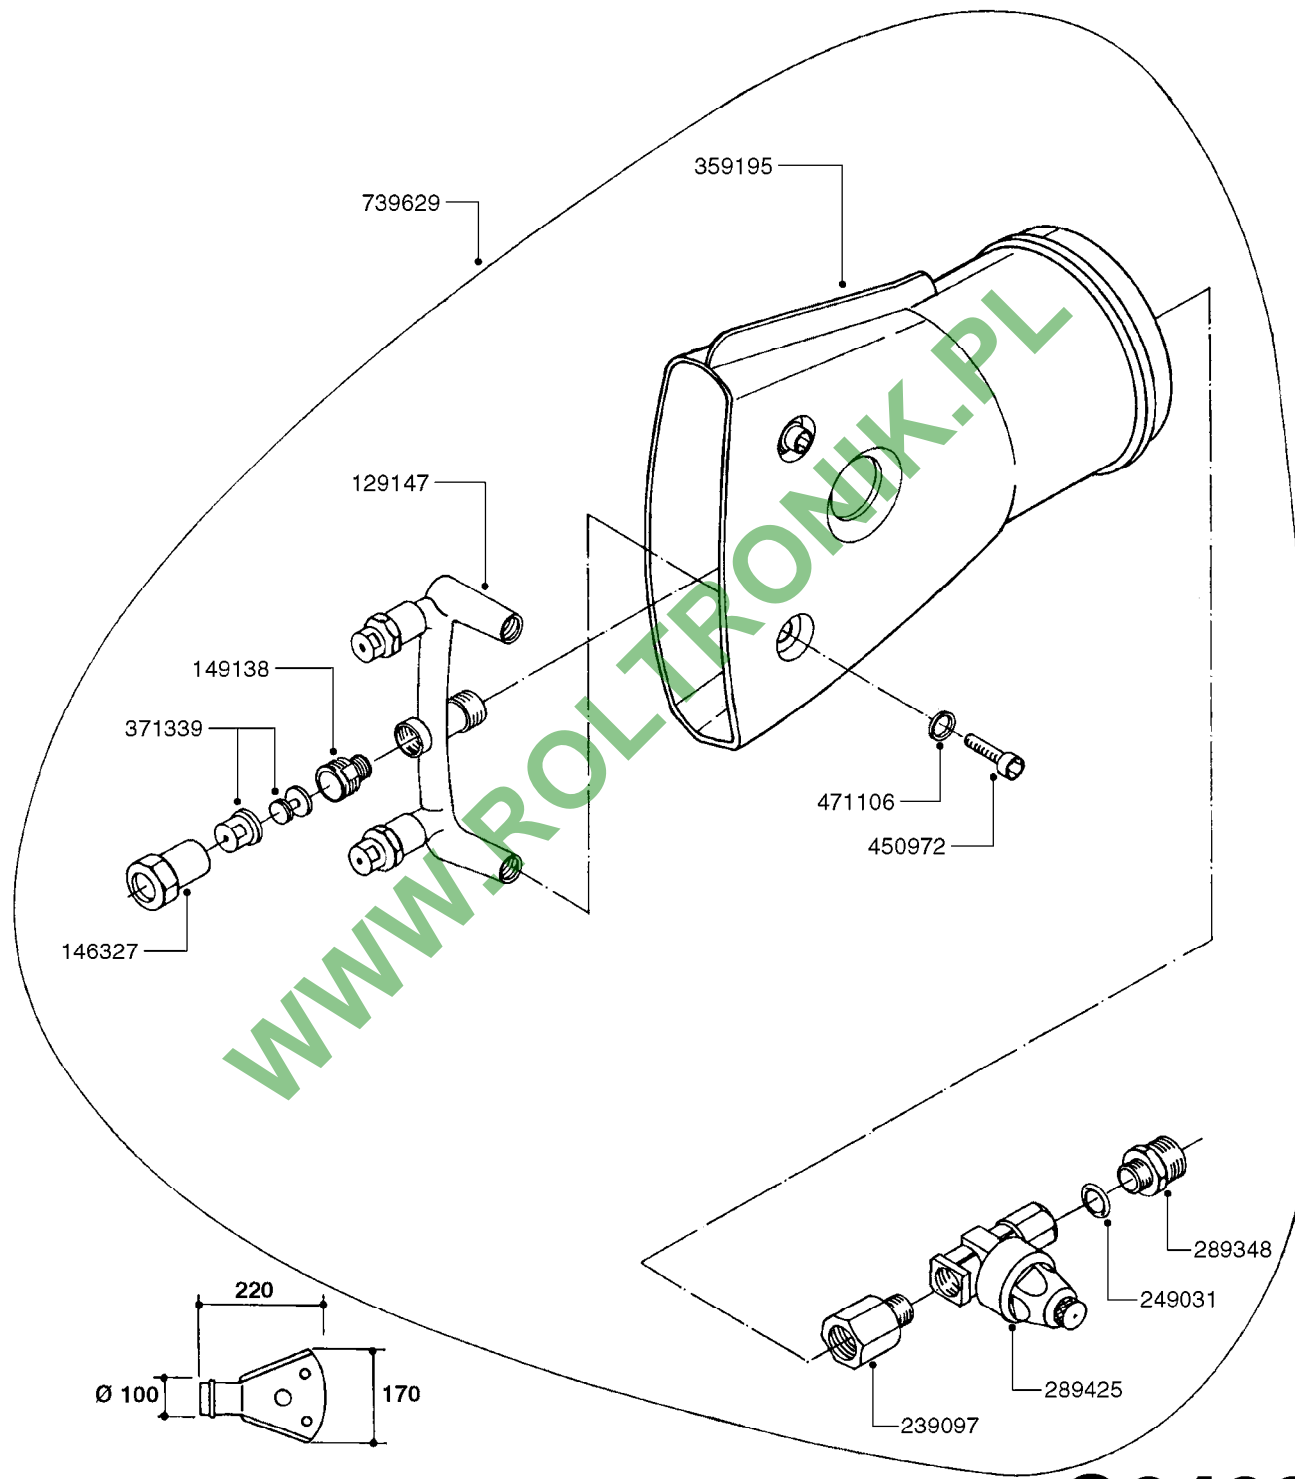

G0400

HYDROPNEUM. SPOUTS 3 OUTLETS
G0400-HIN, 01:01:16

Page 1

Date 06.11.2017 10:58

parts-n°	order qty	description
129147	1	HYDROPNEUMATIC MANIFOLD 3 OUT.
146327	1	UNION NUT 3/8" BRASS
149138	1	ADAPTER FOR NOZZLE H
239097	1	HYDROPNEUMATIC MANIFOLD ADAPT.
249031	1	O-RING
289348	1	ADAPTER 1/2" - 1/4"
289425	1	NON-DRIP H1/4" ON/OFF
359195	1	FISHTAIL SPOUT - 3 OUTLETS
371339	1	NOZZLE ALBUZ BROWN WITH SWIRL
450972	1	SCREW M6X15 ALLEN GALV.
471106	1	WASHER D6
739629	1	WHITE SPOUT D.100 CPL W/3 NOZZ

WWW.ROLTRONIK.PL