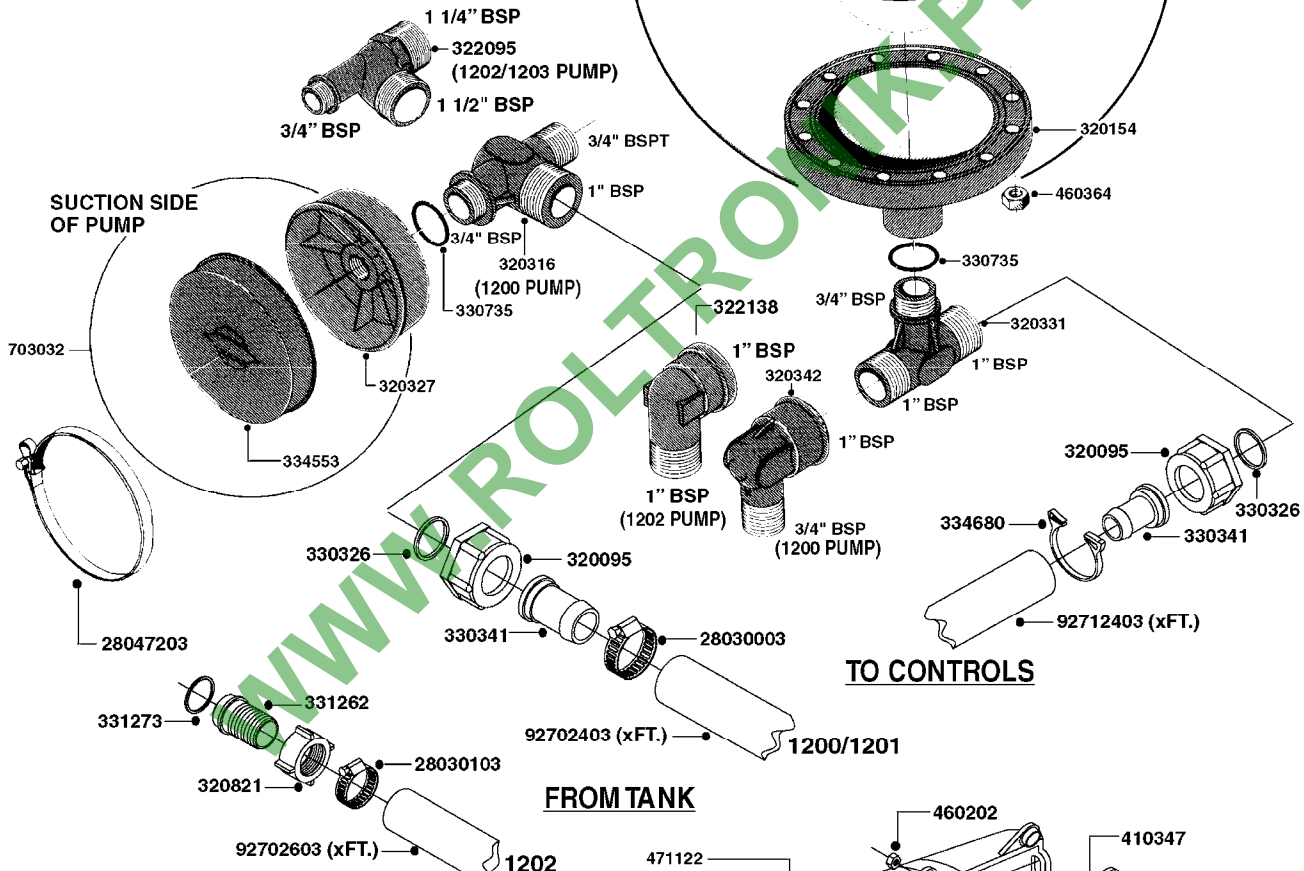

SUCTION SIDE OF PUMP