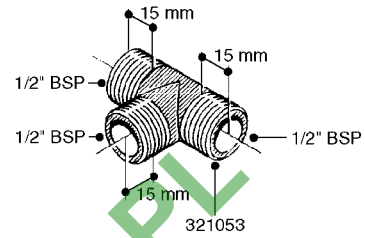

L0020

parts-n°	order qty	description
10053603	1	FITT. CAPNUT 2"BSP 5601
10194303	1	CAP BLANK 1 1/2 MCPHEE 210060
320047	1	FITT.DK CAPNUT 1/2" BSP
320106	1	FITT.DK CAPNUT 1" BSP
320272	1	FITT.DK CAPNUT 3/8" BSP
320316	1	FITT.DK TEE 3/4" X3/4" X1"BSP
320331	1	FITT.DK TEE 1" - 1" - 3/4" BSP
320342	1	FITT.DK EL 3/4"M X 1"F BSP
320563	1	FITT.DK 3 WAY 1/2" 110 DEG.
320677	1	NO LONGER AVAILABLE
320961	1	FITT.DK CAPNUT 1-1/2" BSP
321053	1	FITT.DK TEE 1/2 X1/2 X1/2" BSP
322072	1	FITT.DK TEE 3/8'X3/8'X3/8' BSP
322095	1	FITT.DK TEE 1-1/2 X1-1/4 X3/4" BSP
322138	1	FITT.DK ELB 1"M X 1"F BSP
330013	1	O-RING D15/D10X2.5 F.3/8"NUT
330212	1	O-RING D19/D14X2.4 F.1/2"NUT
330326	1	O-RING D30/D24X2 F.1"NUT
331273	1	O-RING D44/D38X2 F.1-1/2"

WWW.ROLTRONIK.PL