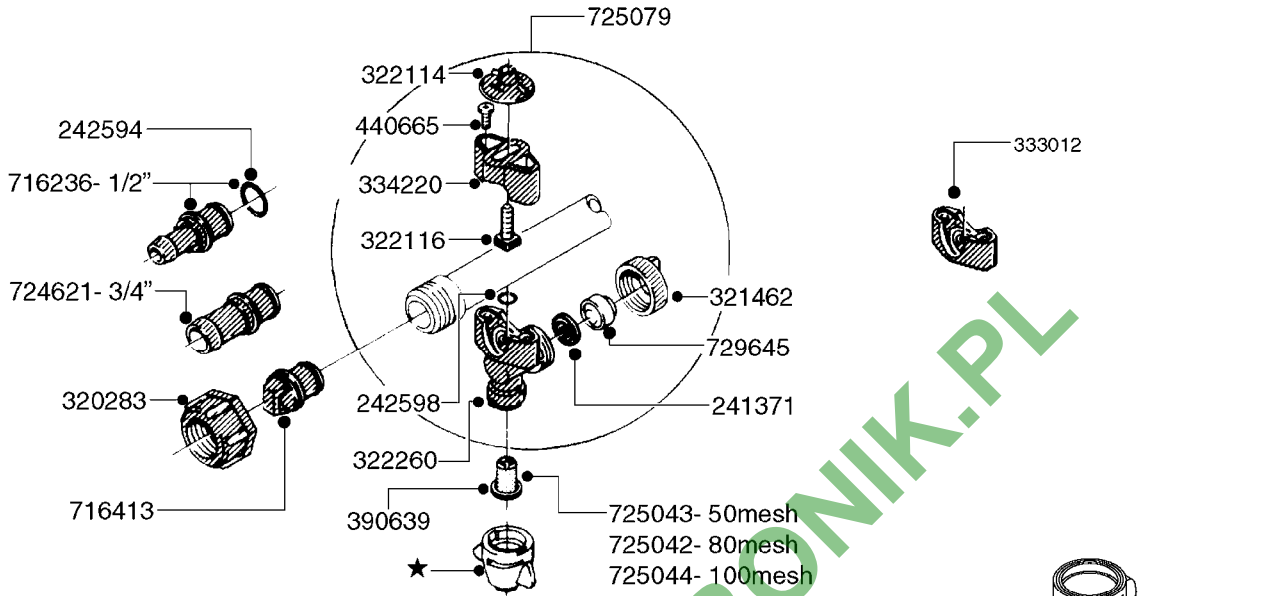

SINGLE NOZZLE BODY