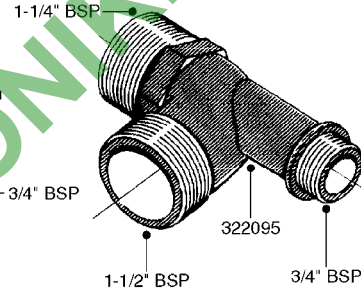

L0020

parts-n°	order qty	description
10053603	1	FITT. CAPNUT 2"BSP 5601
10194303	1	CAP BLANK 1 1/2 MCPHEE 210060
320047	1	FITT.DK CAPNUT 1/2" BSP
320106	1	FITT.DK CAPNUT 1" BSP
320272	1	FITT.DK CAPNUT 3/8" BSP
320316	1	FITT.DK TEE 3/4" X3/4" X1"BSP
320331	1	FITT.DK TEE 1" - 1" - 3/4" BSP
320342	1	FITT.DK EL 3/4"M X 1"F BSP
320563	1	FITT.DK 3 WAY 1/2" 110 DEG.
320677	1	NO LONGER AVAILABLE
320961	1	FITT.DK CAPNUT 1-1/2" BSP
321053	1	FITT.DK TEE 1/2 X1/2 X1/2" BSP
322072	1	FITT.DK TEE 3/8'X3/8'X3/8' BSP
322095	1	FITT.DK TEE 1-1/2 X1-1/4 X3/4" BSP
322138	1	FITT.DK ELB 1"M X 1"F BSP
330013	1	O-RING D15/D10X2.5 F.3/8"NUT
330212	1	O-RING D19/D14X2.4 F.1/2"NUT
330326	1	O-RING D30/D24X2 F.1"NUT
331273	1	O-RING D44/D38X2 F.1-1/2"

WWW.ROLTRONIK.PL