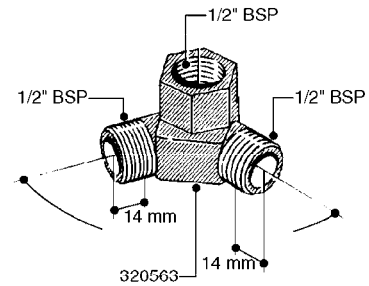

L0020

parts-n°	order qty	description
10053603	1	FITT. CAPNUT 2"BSP 5601
10194303	1	CAP BLANK 1 1/2 MCPHEE 210060
320047	1	FITT.DK CAPNUT 1/2" BSP
320106	1	FITT.DK CAPNUT 1" BSP
320272	1	FITT.DK CAPNUT 3/8" BSP
320316	1	FITT.DK TEE 3/4" X3/4" X1"BSP
320331	1	FITT.DK TEE 1" - 1" - 3/4" BSP
320342	1	FITT.DK EL 3/4"M X 1"F BSP
320563	1	FITT.DK 3 WAY 1/2" 110 DEG.
320677	1	NO LONGER AVAILABLE
320961	1	FITT.DK CAPNUT 1-1/2" BSP
321053	1	FITT.DK TEE 1/2 X1/2 X1/2" BSP
322072	1	FITT.DK TEE 3/8'X3/8'X3/8' BSP
322095	1	FITT.DK TEE 1-1/2 X1-1/4 X3/4" BSP
322138	1	FITT.DK ELB 1"M X 1"F BSP
330013	1	O-RING D15/D10X2.5 F.3/8"NUT
330212	1	O-RING D19/D14X2.4 F.1/2"NUT
330326	1	O-RING D30/D24X2 F.1"NUT
331273	1	O-RING D44/D38X2 F.1-1/2"

WWW.ROLTRONIK.PL