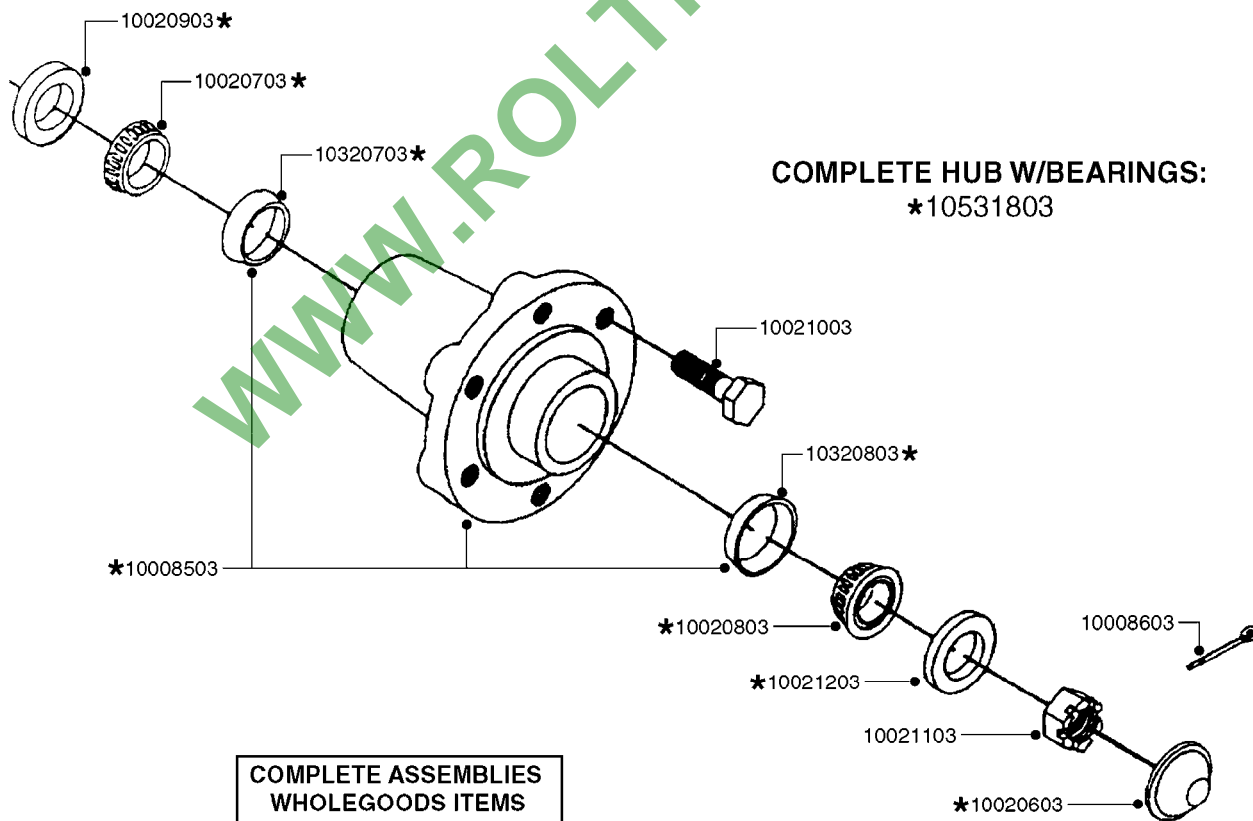

145809 (TA 500, SA 300/L=355MM)