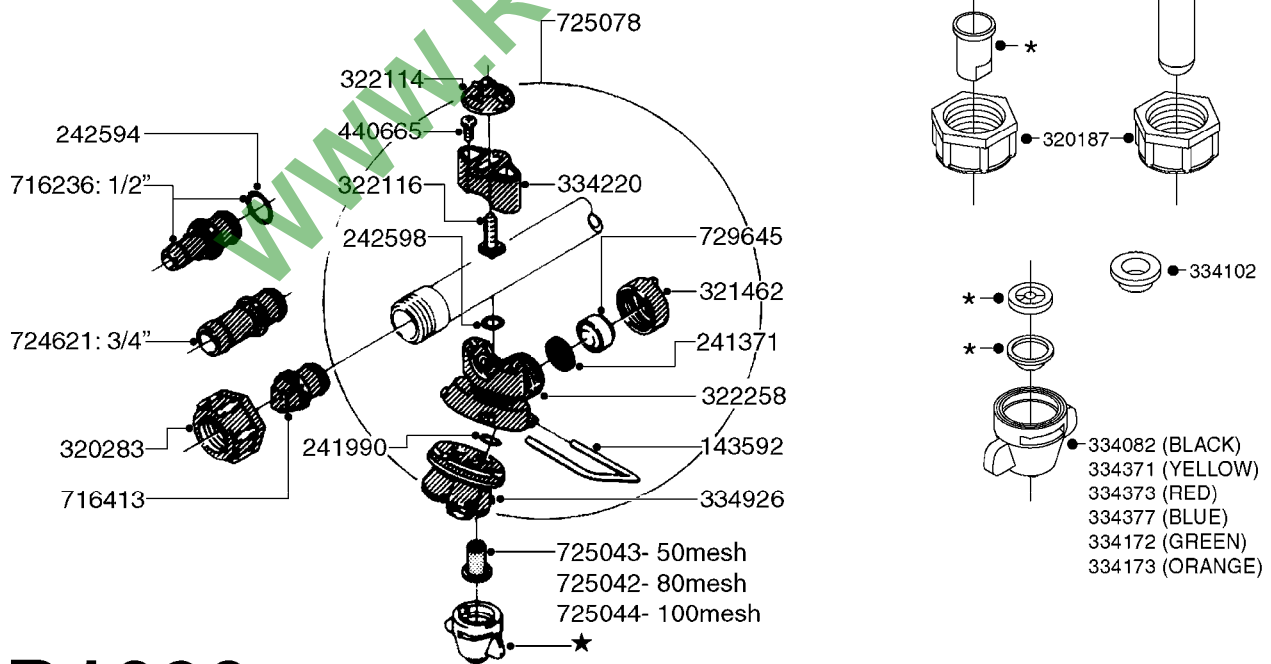

TRIPLET NOZZLE BODY

D1090

*=REFER TO HARDI NOZZLE CATALOG