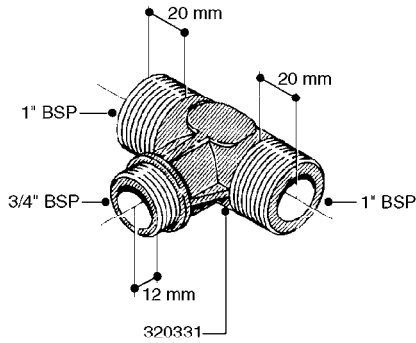

L0020

parts-n°	order qty	description
10053603	1	FITT. CAPNUT 2"BSP 5601
10194303	1	CAP BLANK 1 1/2 MCPHEE 210060
320047	1	FITT.DK CAPNUT 1/2" BSP
320106	1	FITT.DK CAPNUT 1" BSP
320272	1	FITT.DK CAPNUT 3/8" BSP
320316	1	FITT.DK TEE 3/4" X3/4" X1"BSP
320331	1	FITT.DK TEE 1" - 1" - 3/4" BSP
320342	1	FITT.DK EL 3/4"M X 1"F BSP
320563	1	FITT.DK 3 WAY 1/2" 110 DEG.
320677	1	NO LONGER AVAILABLE
320961	1	FITT.DK CAPNUT 1-1/2" BSP
321053	1	FITT.DK TEE 1/2 X1/2 X1/2" BSP
322072	1	FITT.DK TEE 3/8'X3/8'X3/8' BSP
322095	1	FITT.DK TEE 1-1/2 X1-1/4 X3/4" BSP
322138	1	FITT.DK ELB 1"M X 1"F BSP
330013	1	O-RING D15/D10X2.5 F.3/8"NUT
330212	1	O-RING D19/D14X2.4 F.1/2"NUT
330326	1	O-RING D30/D24X2 F.1"NUT
331273	1	O-RING D44/D38X2 F.1-1/2"

WWW.ROLTRONIK.PL