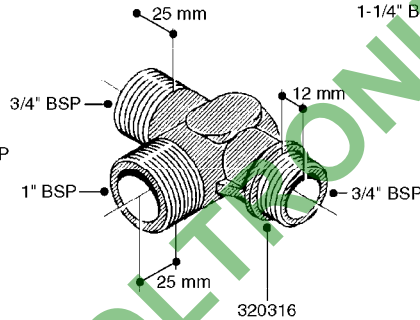

L0020

parts-n°	order qty	description
10053603	1	FITT. CAPNUT 2"BSP 5601
10194303	1	CAP BLANK 1 1/2 MCPHEE 210060
320047	1	FITT.DK CAPNUT 1/2" BSP
320106	1	FITT.DK CAPNUT 1" BSP
320272	1	FITT.DK CAPNUT 3/8" BSP
320316	1	FITT.DK TEE 3/4" X3/4" X1"BSP
320331	1	FITT.DK TEE 1" - 1" - 3/4" BSP
320342	1	FITT.DK EL 3/4"M X 1"F BSP
320563	1	FITT.DK 3 WAY 1/2" 110 DEG.
320677	1	NO LONGER AVAILABLE
320961	1	FITT.DK CAPNUT 1-1/2" BSP
321053	1	FITT.DK TEE 1/2 X1/2 X1/2" BSP
322072	1	FITT.DK TEE 3/8'X3/8'X3/8' BSP
322095	1	FITT.DK TEE 1-1/2 X1-1/4 X3/4" BSP
322138	1	FITT.DK ELB 1"M X 1"F BSP
330013	1	O-RING D15/D10X2.5 F.3/8"NUT
330212	1	O-RING D19/D14X2.4 F.1/2"NUT
330326	1	O-RING D30/D24X2 F.1"NUT
331273	1	O-RING D44/D38X2 F.1-1/2"

WWW.ROLTRONIK.PL