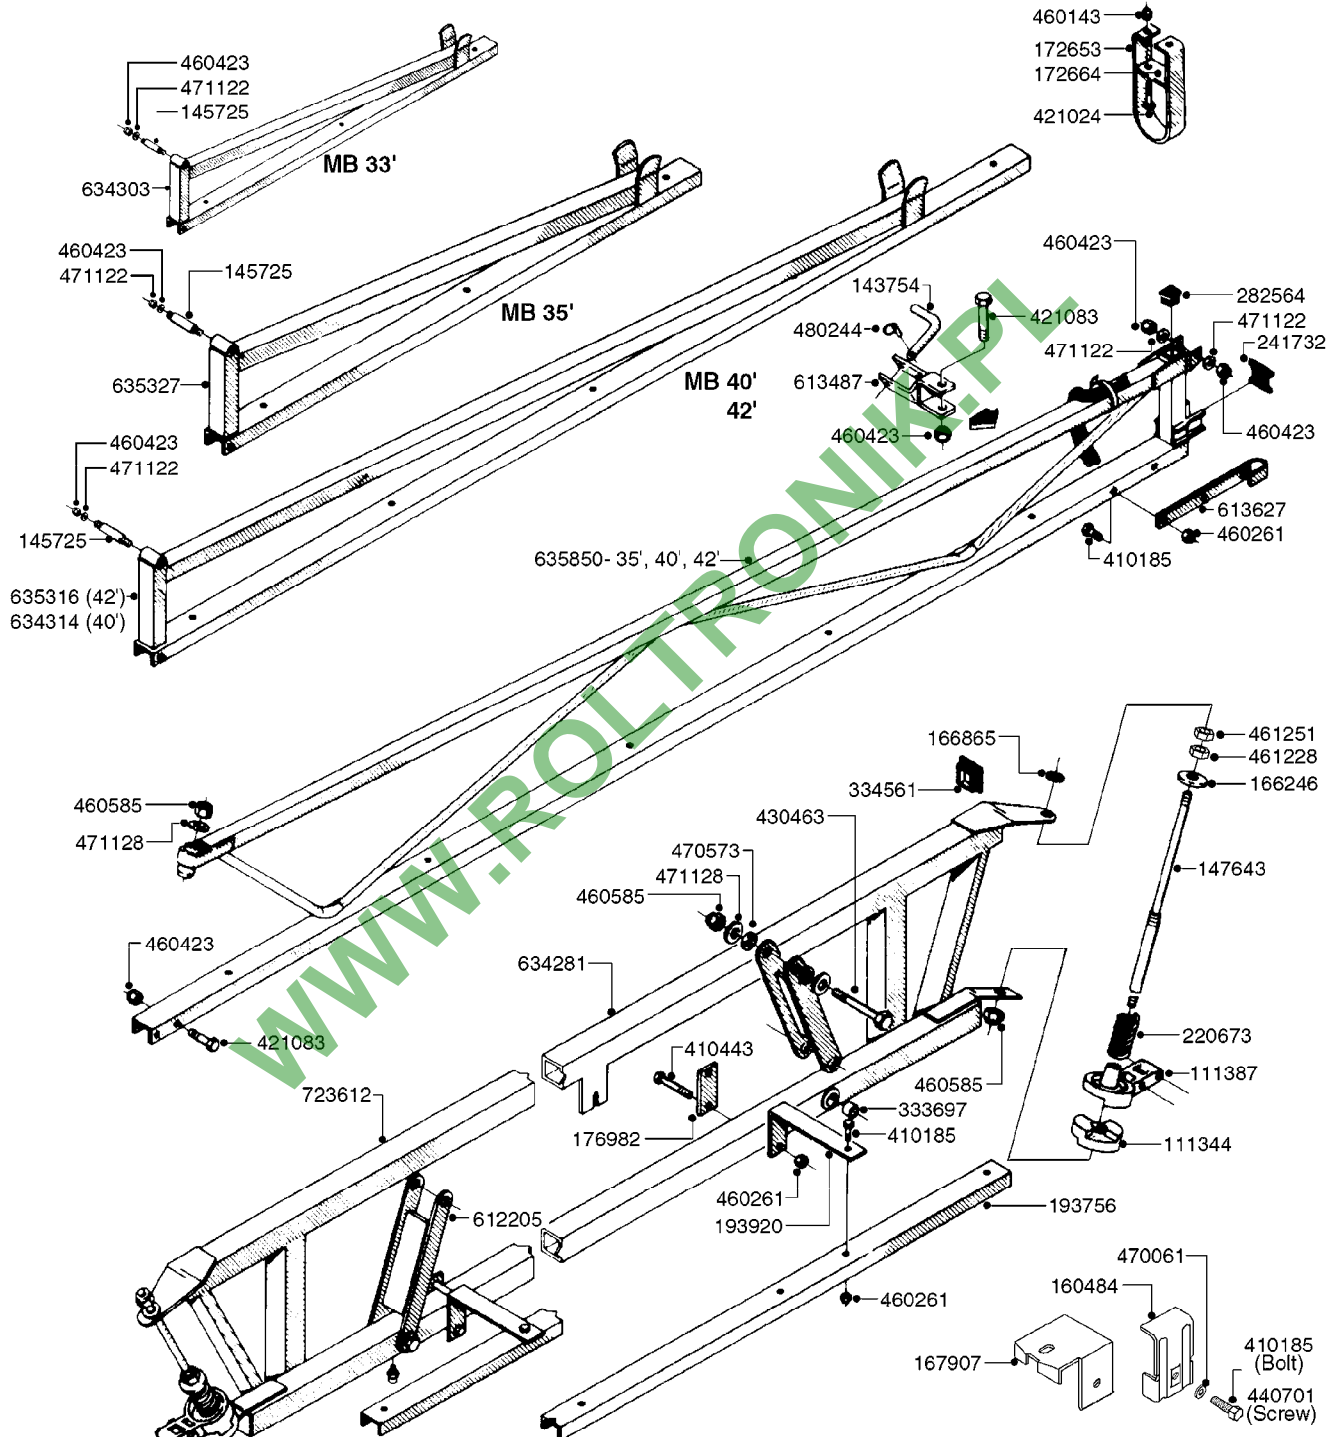

D0130

BOOM - MB 35' 40' 42'
D0130-HIN, 26:07:16

Page 1
Date 06.11.2017 18:01

parts-n°	order qty	description
111344	1	CLAW CLUTCH Ø100/Ø20,5 UNDER PART RED
111387	1	CLAW CLUTCH D100 UPPER PART
143754	1	PIN D10 X 56
145725	1	PIN FOR 12 MB BOOM
147643	1	AXLE F.BM BRKWKY. W. ZERT L=426
160484	1	WIRE GUIDE FOR DROP-LEG
166246	1	WASHER CUP D53 F.SPRING
166865	1	WASHER D35/D25X2
167907	1	NOZZ. HOLD. KIT F/ADJ. BOOM
172653	1	WING TIP GUARD
172664	1	FLATBAR BACKING PLATE
176982	1	RETAINING PLATE
193756	1	TRACK MB 10,6/12,6M
193920	1	BRACKET F.NOZZLE TRACK
220673	1	SPRING F.PIVOT 100 X 51
241732	1	RUBBER STOP FOR MB
282564	1	PLUG 35MM SQ.BLACK
333697	1	BUSHING D22/D16x25
334561	1	PLUG 50x50x2 F.SQ.TUBE
410185	1	BOLT HEX 8.8 DEL M6X16
410443	1	BOLT HEX 8.8 DEL M6X70
421024	1	BOLT HEX 8.8 DEL M8X60
421083	1	BOLT HEX 8.8 DEL M10X65
430463	1	BOLT HEX 8.8 DEL M16X110
440701	1	SCREW NO.14 3/4" PLATED
460143	1	NUT HEX M8X1.25 LOCK DIN985A2 SS
460261	1	NUT HEX M6X1.00 LOCK DIN985 A2 SS
460423	1	NUT HEX M10X1.50 LOCK DIN985A2 SS
460585	1	LOCKING NUT M16 DIN985 A2 SS
461228	1	NUT HEX M20
461251	1	NUT HEX M20 X 2.5 JAMB
470061	1	WASHER D11/D7X0.5 LOCK
470573	1	WASHER D29/D17X2 SPRING BLACK
471122	1	WASHER, M10, Ø20/10.5X 2.0, SS
471128	1	WASHER, M16, Ø30/17.0X 3.0, SS
480244	1	PIN SNAP D4.5
612205	1	TRAPEZE ARM,WELDED
613487	1	TRANSPORT FITTINGS FOR SB BOOM
613627	1	LOCK STRAP FOR MB BOOM
634281	1	BOOM CENTER MB 35/40/42
634303	1	BOOM WING OUTER 33' MB L=47'
634314	1	BOOM WING OUTER 40', 45' MB
635316	1	BOOM WING OUTER MB42
635327	1	BOOM WING OUTER 35'MB L=58.5"
635850	1	BOOM WING INNER MB35/40/42
723612	1	CENTER PART MB BOOM