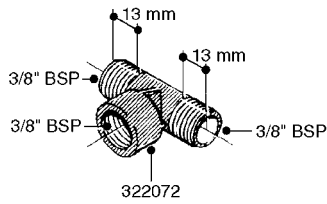

L0020

parts-n°	order qty	description
10053603	1	FITT. CAPNUT 2"BSP 5601
10194303	1	CAP BLANK 1 1/2 MCPHEE 210060
320047	1	FITT.DK CAPNUT 1/2" BSP
320106	1	FITT.DK CAPNUT 1" BSP
320272	1	FITT.DK CAPNUT 3/8" BSP
320316	1	FITT.DK TEE 3/4" X3/4" X1"BSP
320331	1	FITT.DK TEE 1" - 1" - 3/4" BSP
320342	1	FITT.DK EL 3/4"M X 1"F BSP
320563	1	FITT.DK 3 WAY 1/2" 110 DEG.
320677	1	NO LONGER AVAILABLE
320961	1	FITT.DK CAPNUT 1-1/2" BSP
321053	1	FITT.DK TEE 1/2 X1/2 X1/2" BSP
322072	1	FITT.DK TEE 3/8'X3/8'X3/8' BSP
322095	1	FITT.DK TEE 1-1/2 X1-1/4 X3/4" BSP
322138	1	FITT.DK ELB 1"M X 1"F BSP
330013	1	O-RING D15/D10X2.5 F.3/8"NUT
330212	1	O-RING D19/D14X2.4 F.1/2"NUT
330326	1	O-RING D30/D24X2 F.1"NUT
331273	1	O-RING D44/D38X2 F.1-1/2"

WWW.ROLTRONIK.PL