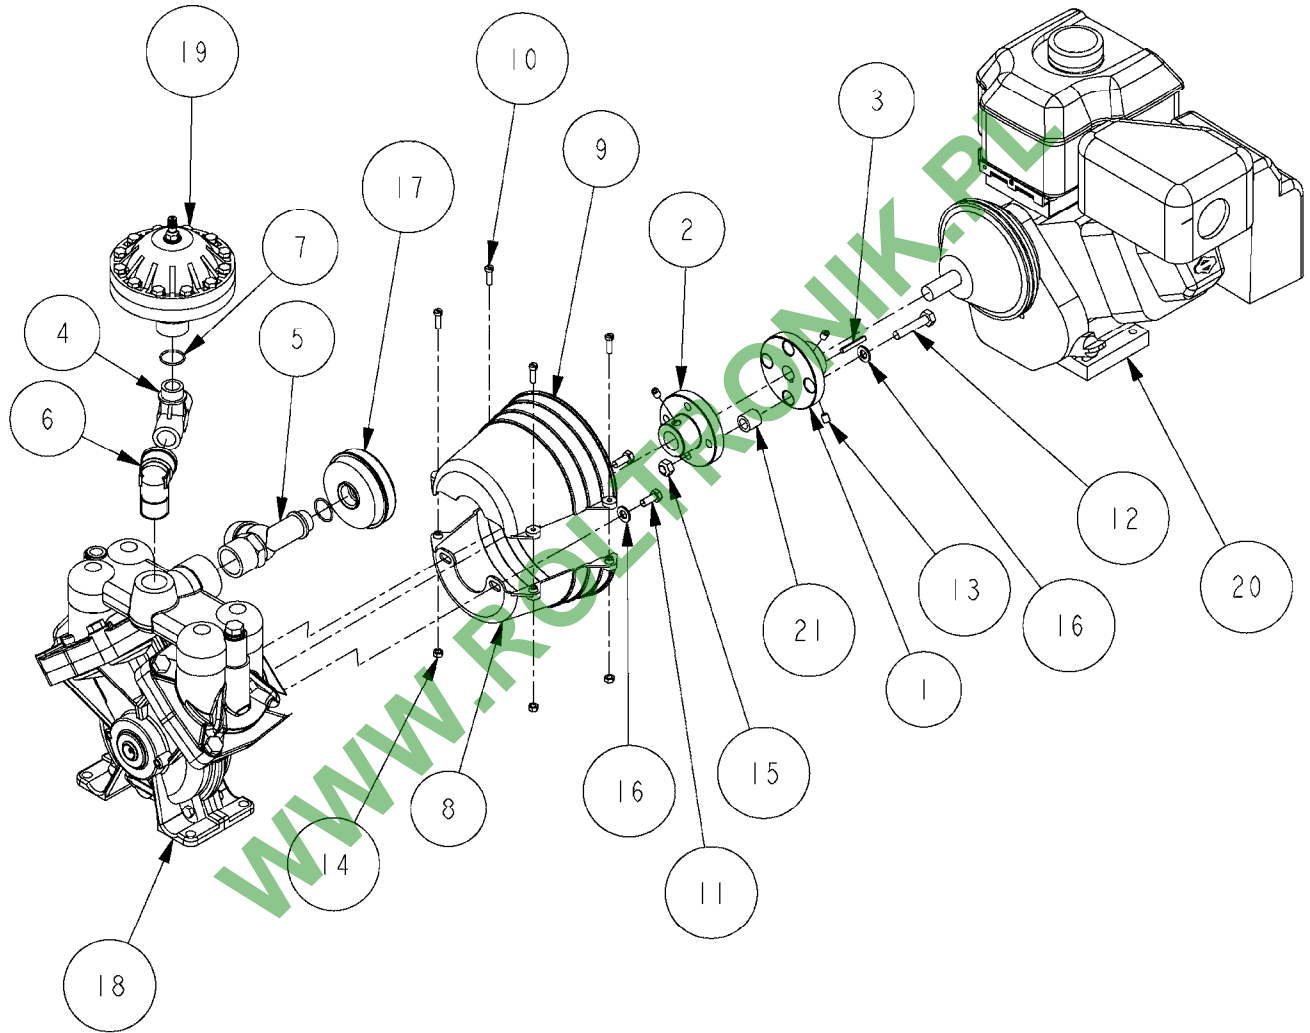

WWW.ELEKTRONIK.PL

A0180

PUMP - 1203 W/DIRECT DRIVE
A0180-HIN, 01:01:16

Page 1

Date 06.11.2017 18:01

Pos.	parts-n°	order qty	description
1	146590	1	COUPLING F. ENGINE DIRECT DRIV
2	146591	1	COUPLING F.PUMP DIRECT DRIVE
3	192415	1	KEY 3/16' X 38 BS NO. 91539
4	320331	1	FITT.DK TEE 1" - 1" - 3/4" BSP
5	322095	1	FITT.DK TEE 1-1/2 X1-1/4 X3/4" BSP
6	322138	1	FITT.DK ELB 1"M X 1"F BSP
7	330735	1	O-RING D30/D26X2
8	330746	1	GUARD PTO LOWER PART SHORT
9	330757	1	GUARD PTO UPPER PART SHORT
10	410347	1	SCREW M6X20 8.8
11	420582	1	BOLT HEX 8.8 DEL M8X20 FT A2
12	420943	1	BOLT HEX 8.8 DEL M10X50
13	450897	1	SCREW SET M8 x 12
14	460202	1	NUT HEX M6
15	460423	1	NUT HEX M10X1.50 LOCK DIN985A2 SS
16	471122	1	WASHER, M10, Ø20/10.5X 2.0, SS
17	703032	1	SUCTION AIR BOTTLE 3/4" COMPL.
18	821630	1	PUMP 1203/9 540RPM
19	845014	1	AIR BOTTLE COMPLETE HJ73
20	28032303	1	ENGINE B&S 5.5HP 6:1 RED 1203
21	92702103	1	HOSE R X1/2" X300PSI WP X0012"