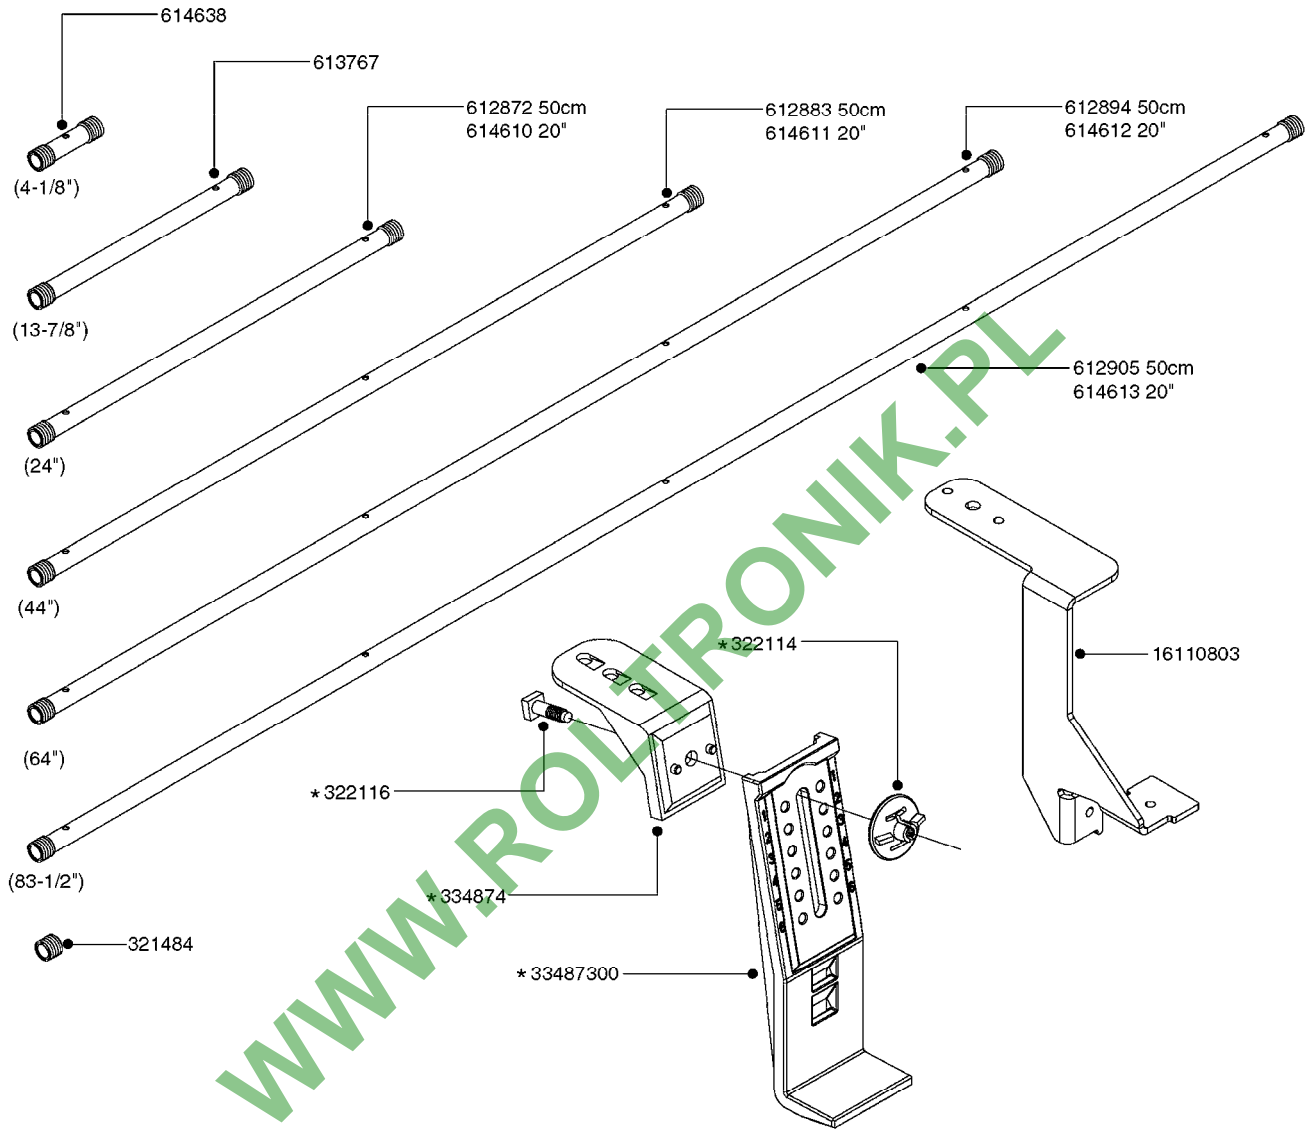

*741685 - BAG OF 5 COMPLETE
*741688 - BAG OF 10 COMPLETE

	STAINLESS CLAMPS AND INSULATOR	
	100X60MM - 741778 BAG OF 10	
	80X60MM - 741741 BAG OF 10	80X60MM - 741738 BAG OF 5
	50X50MM - 741737 BAG OF 10	50X50MM - 741734 BAG OF 5
	50X30MM - 741733 BAG OF 10	50X30MM - 741730 BAG OF 5

BLANK TUBES: 614647 - 23-3/4" 614648 - 43-1/4" 614649 - 63" 614650 - 82-1/2"	DIMPLED TUBES: 615468 - 24-1/2" 615471 - 64" 615469 - 44" 615472 - 74-1/4" 615470 - 54-1/8" 615473 - 92"

D1110