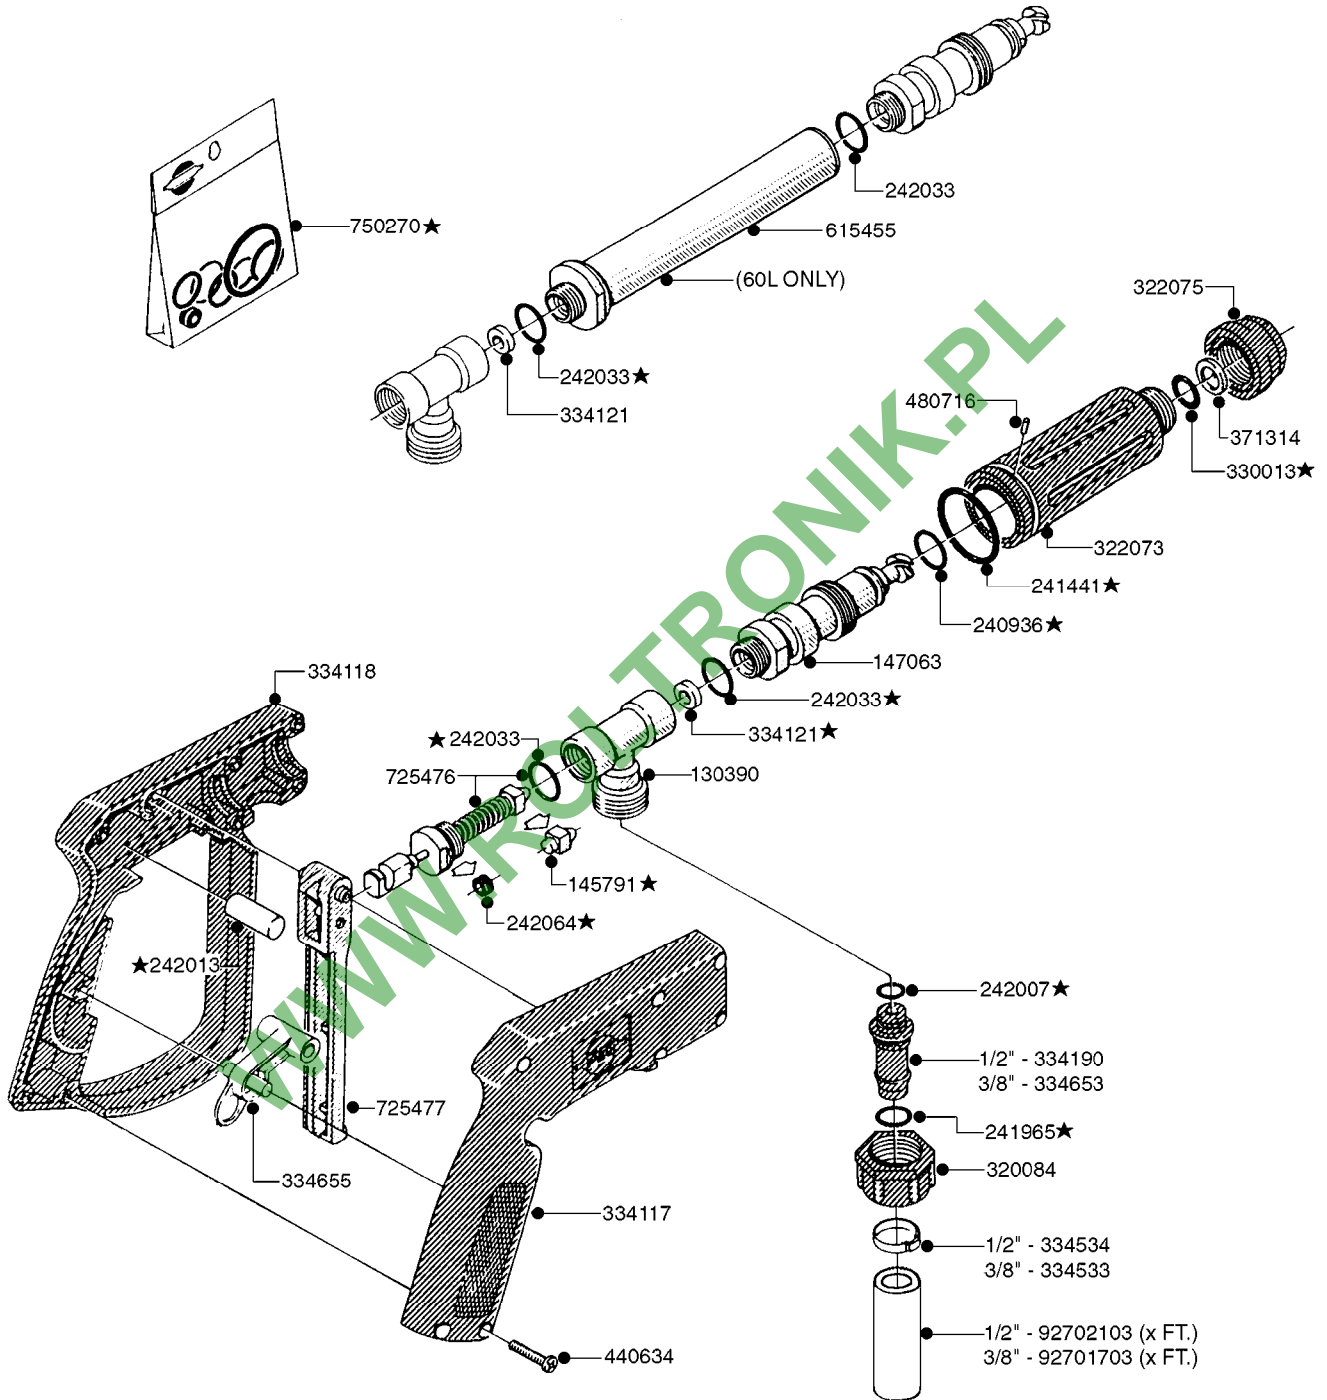

COMPLETE ASSEMBLY:
843197 - 60L
843196 - 60S

COMPLETE ASSEMBLIES
WHOLEGOODS ITEMS

K0480

HANDGUN TYPE 60S/60L POST 95
K0480-HIN, 01:01:16

Page 1

Date 06.11.2017 18:01

parts-n°	order qty	description
130390	1	TEE 3/8'X 1/2' BSP F.TYPE 60S
145791	1	CONE FOR ON/OFF
147063	1	SWIRL F.SPRAY GUN TYPE 60
240936	1	O-RING D13.3X2.4 NITRIL
241441	1	O-RING D29.3X3
241965	1	O-RING 12.1 X 1.6
242007	1	O-RING D9.1X1.6
242013	1	SPRING RUBBER F/TRIGGER
242033	1	O-RING
242064	1	SLEEVE RUBBER 3X8X4MM
320084	1	FITT.DK NUT 1/2" BSP
322073	1	HOUSING F.SWIRL TYPE 60S H.G.
322075	1	HOUSING F. NOZZLE
330013	1	O-RING D15/D10X2.5 F.3/8"NUT
334117	1	HANDLE PIECE RIGHT F.60S/60L
334118	1	HANDLE PIECE LEFT F.60S/60L
334121	1	SEAT FOR ON-OFF TYPE
334190	1	FITT.DK HB 1/2' F. PISTOL 60S
334533	1	CLAMP HOSE PLASTIC 3/8"
334534	1	CLAMP HOSE PLASTIC 1/2"
334653	1	FITT.DK HB 3/8' F.HANDGUN
334655	1	TRIGGER SAFETY F.60S/60L GUN
371314	1	NOZZLE CERAMIC 1099-20
440634	1	SCREW 5/8"
480716	1	PIN D3X6 STAINLESS
615455	1	TUBE F.LANCE TYPE 60L
725476	1	SPINDLE
725477	1	TRIGGER
750270	1	GASKET KIT F.SPRAY GUN
843196	1	GUN, MODEL 60S
843197	1	HANDGUN KIT TYPE 60 LONG
92701703	1	HOSE R X3/8" X300PSI WP X0012"
92702103	1	HOSE R X1/2" X300PSI WP X0012"

WWW.POLTRONIK.PL