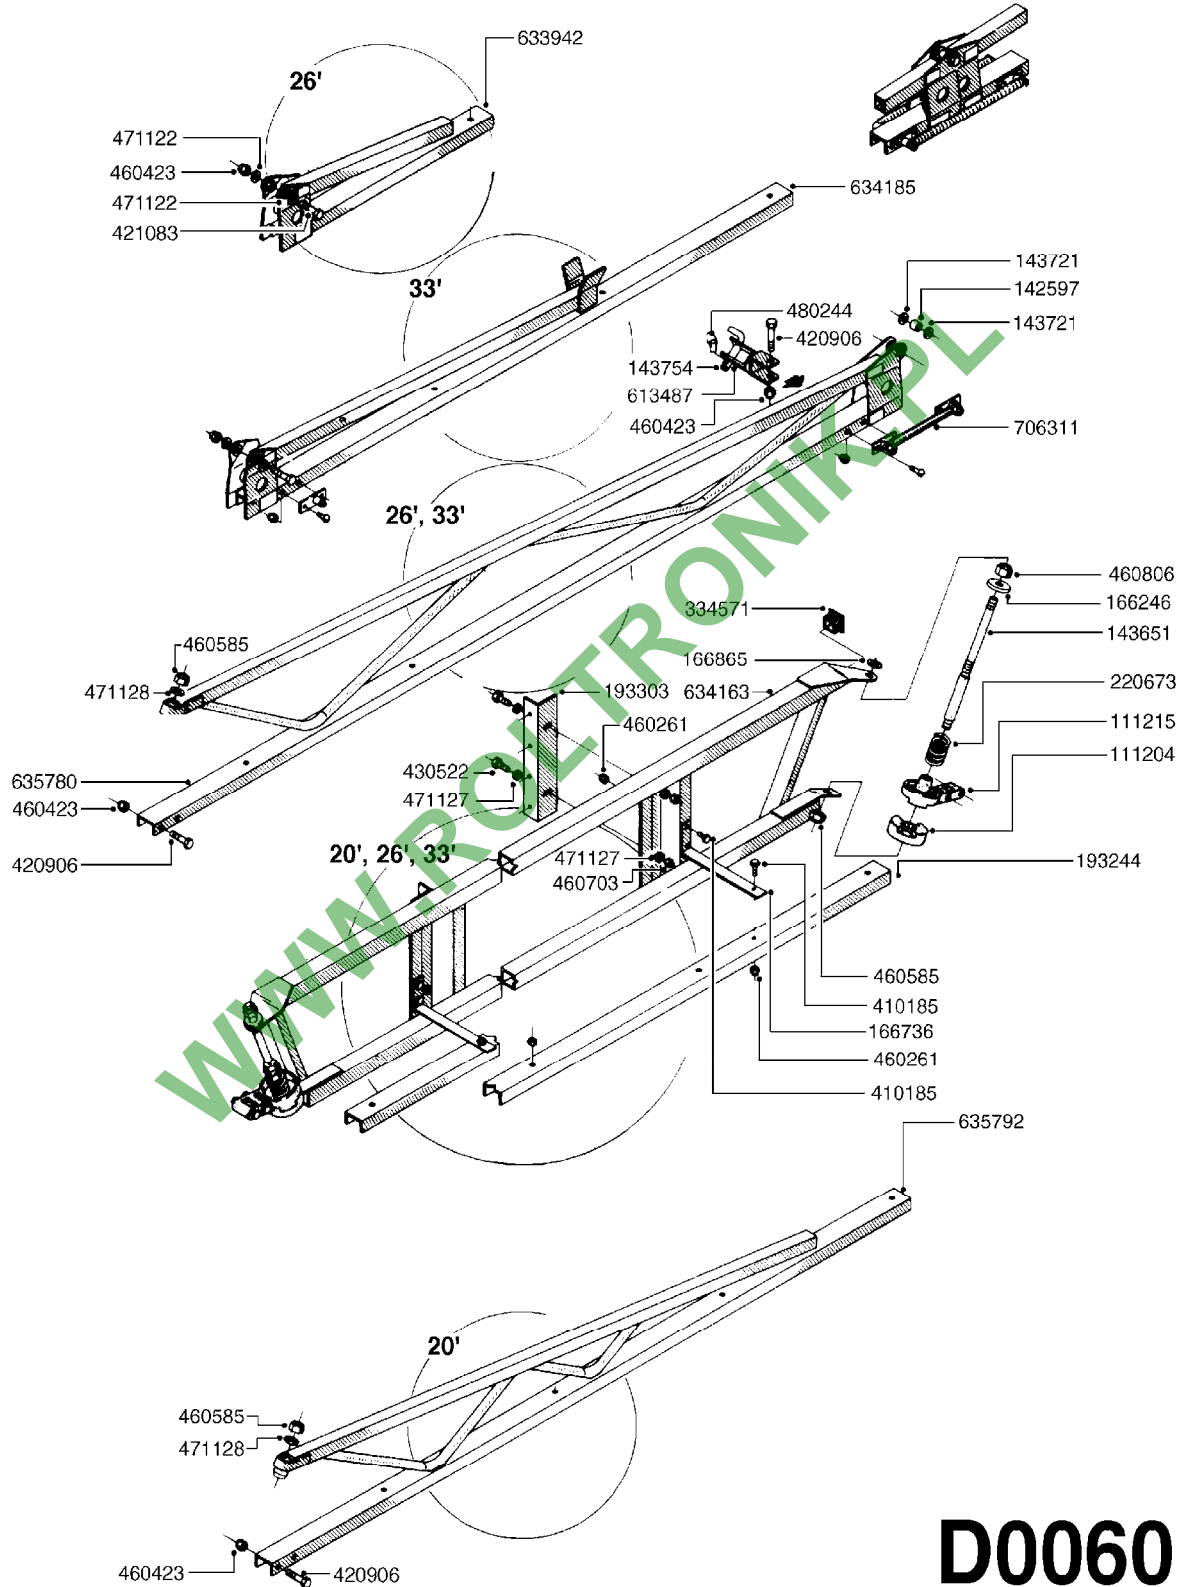

BOOM - SB 20' 26' 33'
D0060-HIN, 01:01:16

Page 0
Date 06.11.2017 18:01

D0060

BOOM - SB 20' 26' 33'
D0060-HIN, 01:01:16

Page 1
Date 06.11.2017 18:01

parts-n°	order qty	description
111204	1	CLAW CLUTCH/LOWER D80
111215	1	CLAW CLUTCH/UPPER D80
142597	1	DISTANCE TUBE
143651	1	AXLE M20/M16 L=355 F/BREAKAWAY
143721	1	FRICITION DISC FOR BOOM D30
143754	1	PIN D10 X 56
166246	1	WASHER CUP D53 F.SPRING
166736	1	CLAMP FOR SB BOOM
166865	1	WASHER D35/D25X2
193244	1	NOZZLE TRACK 6-8-10 M SB
193303	1	SUPPORTING ARM FOR SB BOOM
220673	1	SPRING F.PIVOT 100 X 51
334571	1	PLUG 40x40x2 F.SQ.TUBE
410185	1	BOLT HEX 8.8 DEL M6X16
420906	1	BOLT HEX 8.8 DEL M10X60
421083	1	BOLT HEX 8.8 DEL M10X65
430522	1	BOLT HEX 8.8 DEL M12X25 FT
460261	1	NUT HEX M6X1.00 LOCK DIN985 A2 SS
460423	1	NUT HEX M10X1.50 LOCK DIN985A2 SS
460585	1	LOCKING NUT M16 DIN985 A2 SS
460703	1	NUT HEX M12X1.75 LOCK DIN985A2 SS
460806	1	NUT HEX M20X2.50 LOCK DIN985A2 SS
471122	1	WASHER, M10, Ø20/10.5X 2.0, SS
471127	1	WASHER Z12N 13X24X2,5 RST
471128	1	WASHER, M16, Ø30/17.0X 3.0, SS
480244	1	PIN SNAP D4.5
613487	1	TRANSPORT FITTINGS FOR SB BOOM
633942	1	OUTER BOOM WING 26', 28' SB
634163	1	CENTER SECTION - 20', 26', 33'
634185	1	BOOM WING OUTER PART 33' SB
635780	1	INNER WING SEC. 26', 28', 33' SB
635792	1	BOOM WING - 20', 21' SB-BOOM
706311	1	SPRING WITH HAND-GRIB