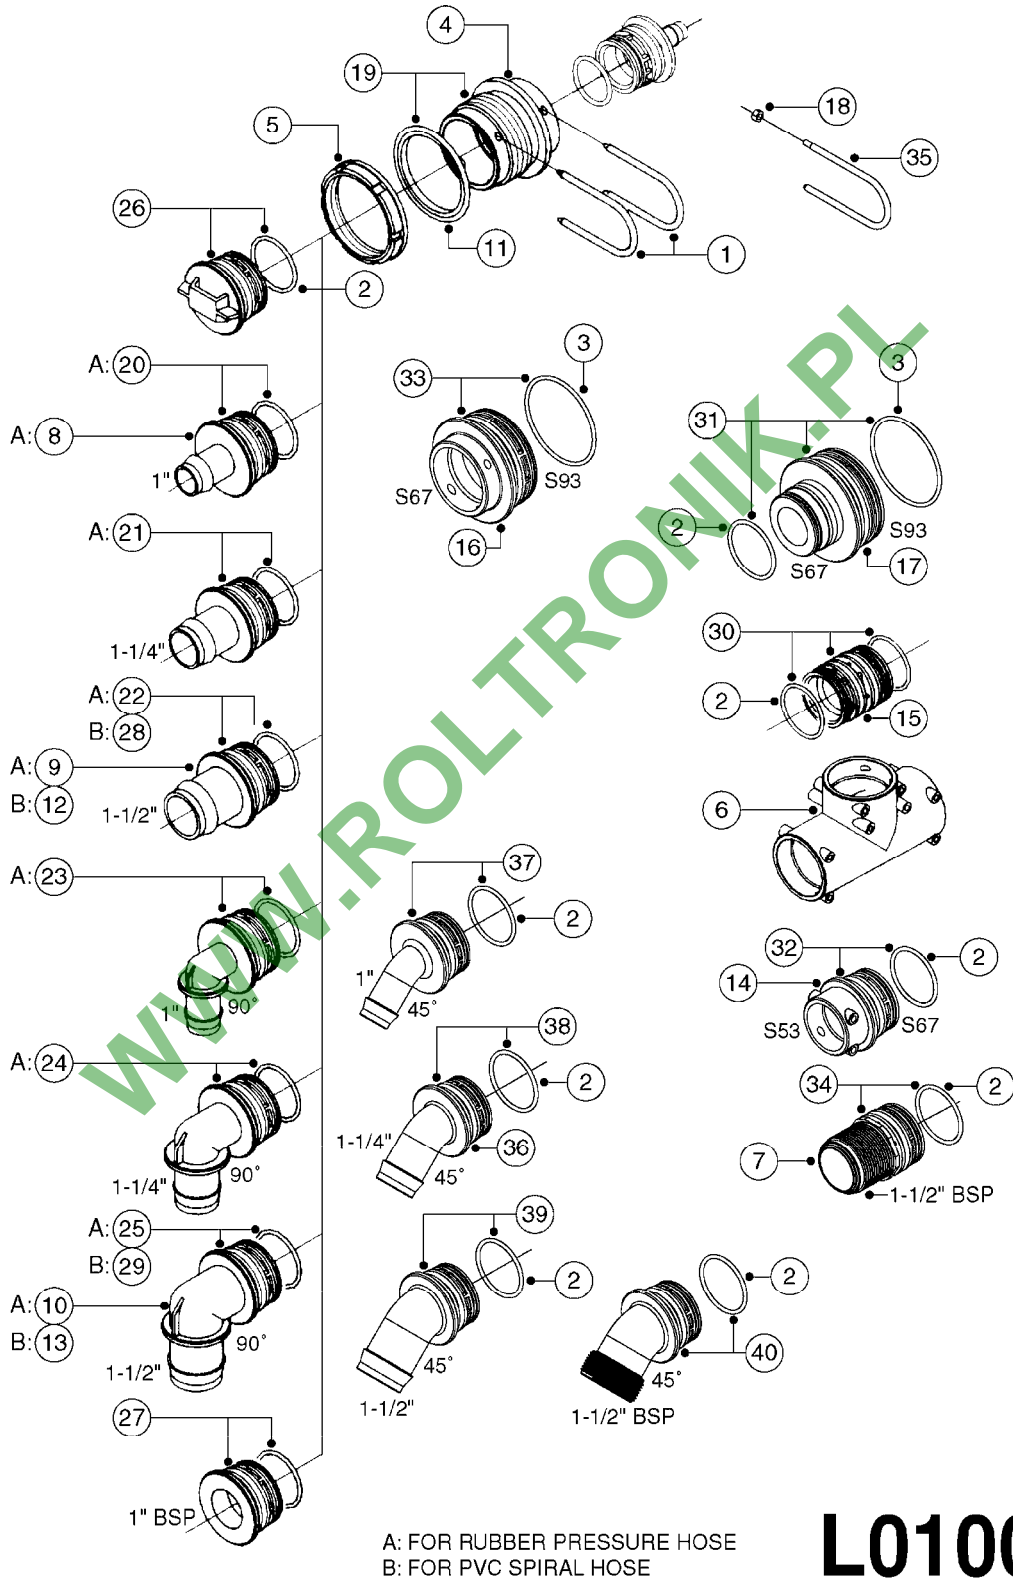

FITTINGS - S-67
L0100-HIN, 12:09:17

Page 1
Date 06.11.2017 18:01

Pos.	parts-n°	order qty	description
1	145996	1	FITT.DK S-67 FORK
2	241973	1	O-RING Ø3 X 44,2 70 SHORES NITRIL NITRIL (BLACK)
2	242353	1	O-RING D44.2X3.0 VITON F.S-67 VITON (BROWN)
3	242092	1	O-RING D69.5X3 NITRIL (BLACK)
3	242351	1	O-RING D69.5X3.0 VITON F.S-93 VITON (BROWN)
4	322104	1	FITT.DK S-67 BULKHEAD
5	322108	1	FITT.DK S-67 BULKHEAD NUT
6	322224	1	FITT.DK S-67 TEE
7	322325	1	FITT.DK S-67 X 1-1/2"BSP LONG
8	334231	1	HOSE TAIL S67 STRAIGHT 1"
9	334233	1	HOSE TAIL S67 1"1/2 STRAIGHT
10	334245	1	HOSE TAIL 90° S67 1"1/2
11	334261	1	GASKET F. S-67 BULKHEAD
12	334444	1	HOSE TAIL S67 1"1/2 STRAIGHT
13	334445	1	HOSE TAIL 90° S67 1"1/2
14	334564	1	FITT.DK S-67 TO S-53 ADAPTER
15	334573	1	CONNECTING PIECE S67-S67
16	334601	1	FITTING S93M- S67F
17	334634	1	FITT.DK ADAPTER S-93M S67M
18	461217	1	NUT HEX M5 LOCK
19	726464	1	FITTING S67 BULKHEAD WITH GASKET
20	726560	1	FITT.DK S-67 STR.1" W.O'RING
21	726561	1	FITT.DK S-67 STR.1-1/4" O'RING
22	726562	1	FITT.DK S-67 HB 1-1/2"W.O-RING
23	726572	1	FITT.DK S-67 1" ELBOW 90 ASSY.
24	726573	1	FITT. S67 5/4" 90° W/O-RING
25	726574	1	FITT.DK S67X90,1.5HB PRESSURE
26	726579	1	FITT. S67 PLUG W/O-RING
27	726695	1	FITT.DK S-67 X 1"BSP W. ORING
28	727223	1	FITT.S67 1.5" STRAIT S W/ORING
29	727224	1	FITT.DK S67X90,1.5HB SUCTION
30	728526	1	FITT.DK S-67 CONNECT W. ORINGS
31	728527	1	ADAPTER S67M TO S93M W/ORING
32	728561	1	REDUCER S67M - S53F + O-RING
33	728562	1	FITTING S93M-S67F+O-RING
34	728578	1	FITT.DK S-67X1-1/2"BSP LG W/OR
35	14012200	1	FITT.DK S-67 FORK W/M5 THREADS
36	33509700	1	HOSE TAIL 45° S67 1"1/4
37	72433000	1	HOSE TAIL 45° S67 1" + O-RING FOR PRESSURE
38	72433100	1	FITT.DK S-67 45° 1-1/4"W/ORING
39	72433200	1	HOSE TAIL 45° S67 1"1/2+O-RING
40	72433400	1	FITT.S67 1-1/2" 45°BSP W/ORING