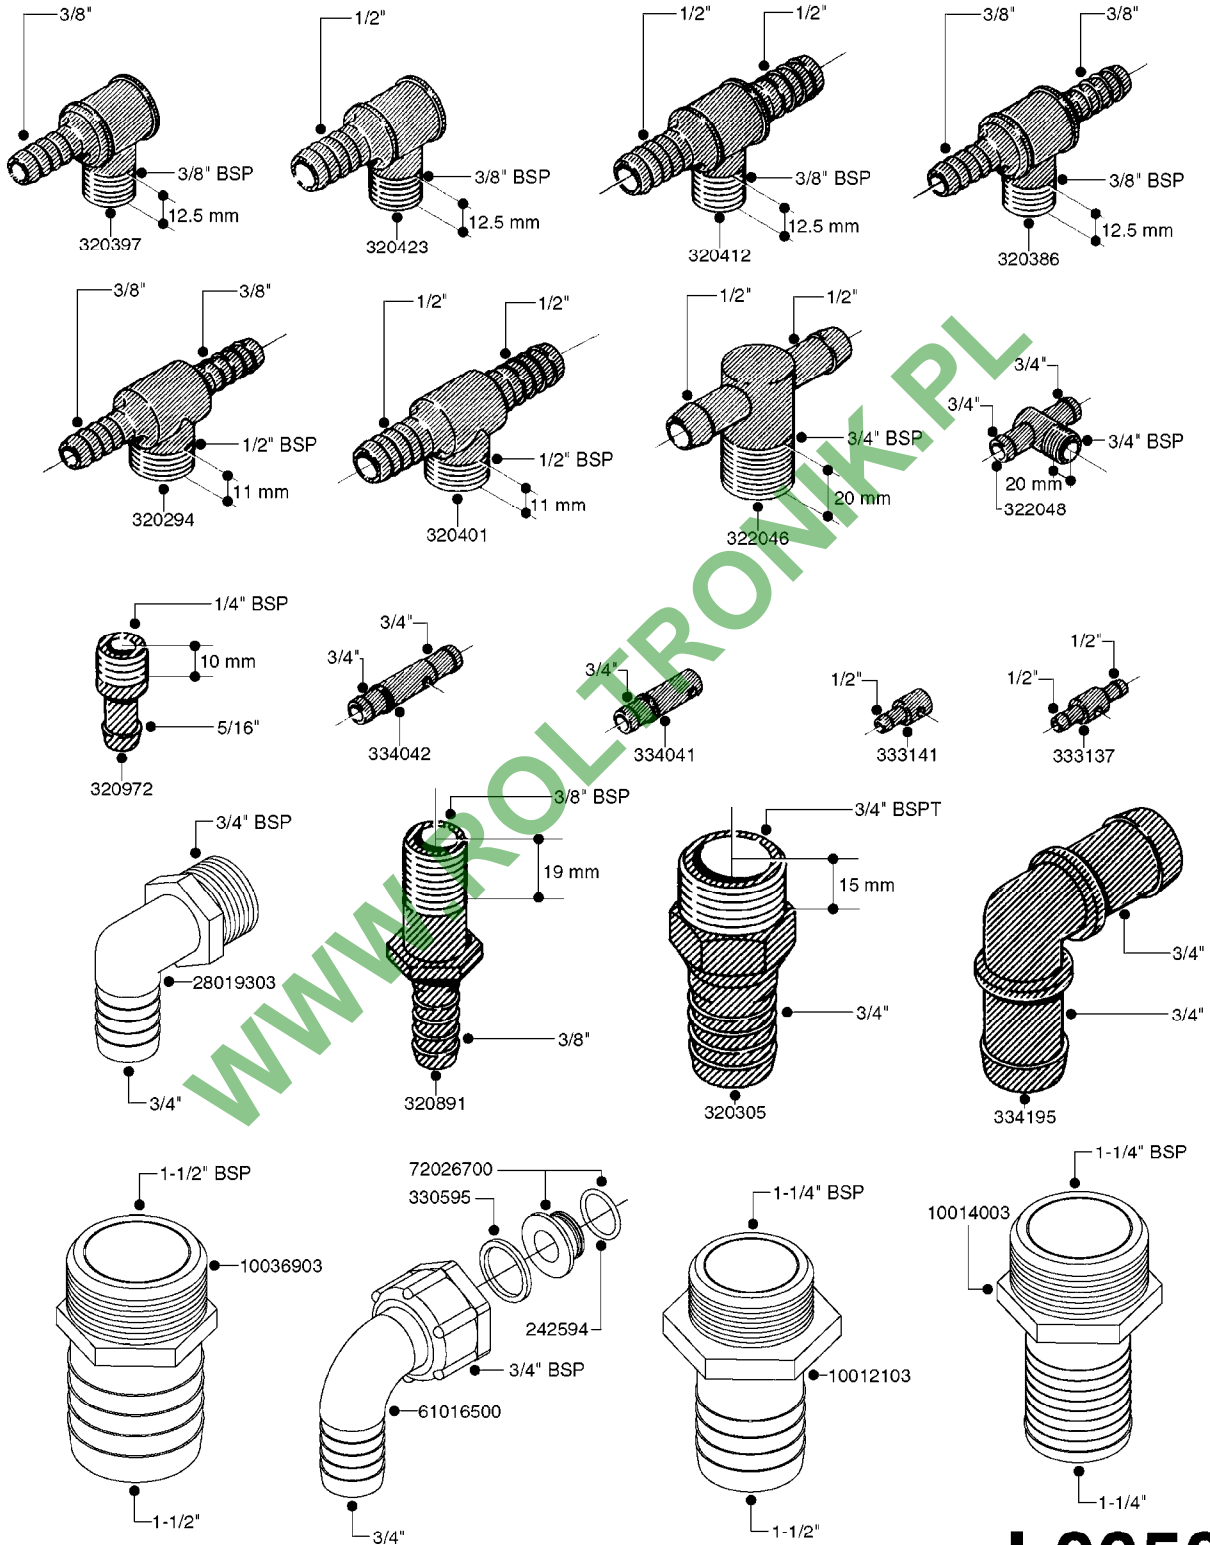

L0050

parts-n°	order qty	description
242594	1	O-RING D14 X 1.78 SCH.70-EPDM
320294	1	FITT.DK TEE 3/8X3/8HB X1/2"BSP
320305	1	FITT.DK HB 3/4'- 3/4' BSP
320386	1	FITT.DK TEE 3/8X3/8HB X3/8"BSP
320397	1	FITT.DK ELB 3/8"HB X 3/8" BSP
320401	1	FITT.DK TEE 1/2X1/2HB X1/2"BSP
320412	1	FITT.DK TEE 1/2X1/2HB X3/8'BSP
320423	1	FITT.DK ELB 1/2'HB X 3/8' BSP
320891	1	FITT.DK HB 3/8'- 3/8' BSP
320972	1	FITT.DK HB 5/16'- 1/4' BSP
322046	1	FITT.DK TEE 1/2X1/2HB X3/4'BSP
322048	1	FITT.DK TEE 3/4X3/4HB X3/4'BSP
330595	1	O-RING D24.6/D20X2.1 -3/4"
333137	1	FITT.DK CONN.1/2" F.NOZZ. DOUB
333141	1	FITT.DK CONN.1/2" F.NOZZ.SING
334041	1	FITT.DK CONN.3/4' F.NOZZ. SING
334042	1	FITT.DK CONN.3/4' F.NOZZ. DOUB
334195	1	FITT.DK ELB. 3/4"HB X 3/4"HB
10012103	1	FITT.PO.HB 1.25X1.50 IMB1012
10014003	1	FITT.PO.HB 1.25X1.25 IMB1010
10036903	1	FITT.PO.HB 1.50X1.50 IMB1212
28019303	1	FITTING HB ELB 3/4NPT-3/4HOSE
61016500	1	HOSE TAIL 3/4" 90°+RG CAP 3/4"
72026700	1	NOZZLE TUBE ADAPTER W/O-RING

WWW.ROLTRONIK.PL