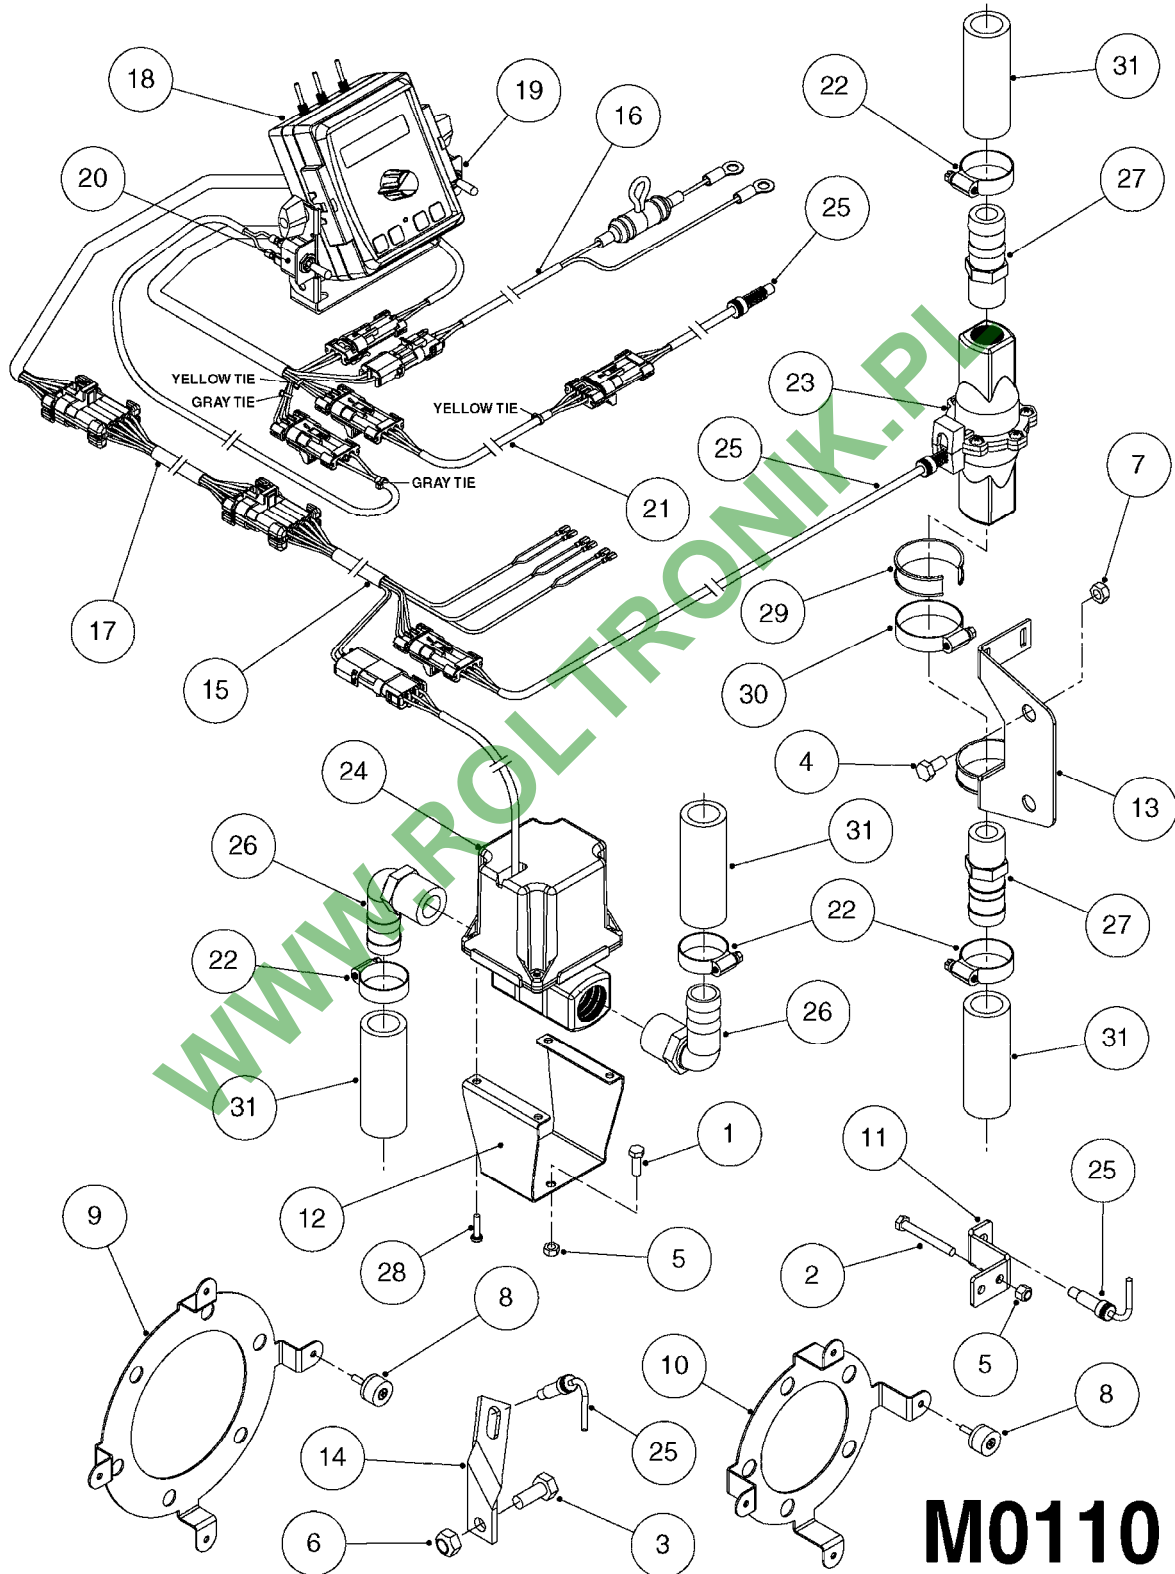

SPRAY MATE II CONTROLLER
M0110-HIN, 01:01:16

Page 1
Date 06.11.2017 18:01

Pos.	parts-n°	order qty	description
1	410185	1	BOLT HEX 8.8 DEL M6X16
2	410561	1	BOLT HEX 8.8 DEL M6X50 FT
3	420604	1	BOLT HEX 8.8 DEL M10X25 FT DIN933
4	430522	1	BOLT HEX 8.8 DEL M12X25 FT
			USE WITH N-SERIES
4	430846	1	BOLT HEX 8.8 DEL M12X80
			USE WITH ATV
5	460261	1	NUT HEX M6X1.00 LOCK DIN985 A2 SS
6	460423	1	NUT HEX M10X1.50 LOCK DIN985A2 SS
7	460703	1	NUT HEX M12X1.75 LOCK DIN985A2 SS
8	722525	1	MONITOR MAGNETS SET OF 8PCS
9	16056203	1	MAG MNT F. SPEED SNS 6 BOLT
			USE WITH ATV SINGLE AXLE
10	16097703	1	SPEED RING, 5 BOLT, 4.5" B.C.
			USE WITH ATV TANDEM AXLE
11	16098003	1	SPEED SENSOR BRACKET, ATV TNDM
			USE WITH ATV TANDEM AXLE
12	16098103	1	REGULATOR VALVE BRKT, ATV
			ATV ONLY
13	16108803	1	FLOW METER BRKT, SPRAYMATE
14	16098903	1	SPD SNSR BRKT, ATV SINGLE AXLE
			USE WITH ATV SINGLE AXLE
15	26010603	1	SPRAYMATE II HARDI BRANCH CABL
16	26010703	1	SPRAYMATE II BATTERY CABLE
17	26010803	1	SPRAYMATE II 15'10PIN M/P CABL
18	26011203	1	SPRAYMATE II CONSOLE
19	26011303	1	SPRAYMATE II POWER SWITCH KIT
			INCLUDES SWITCH, BRACKET, WIRE
20	26011403	1	SPRAYMATE II MAST.RN/HOLD SW KIT
			INCLUDES SWITCH, BRACKET, WIRE
21	26011503	1	SPRAYMATE II 15'3-PIN M/P CABL
22	28030003	1	CLAMP HOSE GEAR P1" 6716
23	28032803	1	FLOW METER, SM II, 2-40 GPM
24	28032903	1	SPRAYMATE II 1"SERVOVALV 150M
25	28033003	1	SPRAYMATEII 5'FLOW/SPEED SEN C
26	28033803	1	FITTING, 1"X1"NPT 90° ELBOW
27	28033903	1	FITTING, 1"X3/4"NPT STRAIGHT
28	41000303	1	MACHINE SCREW #8-32x3/4" SS
29	341291	1	RUBBER HOSE CLAMP COVER 130MM
30	28030103	1	CLAMP HOSE GEAR P5/4-S1.5"6724
31	92712403	1	HOSE R X1" X300PSI WP X0012"