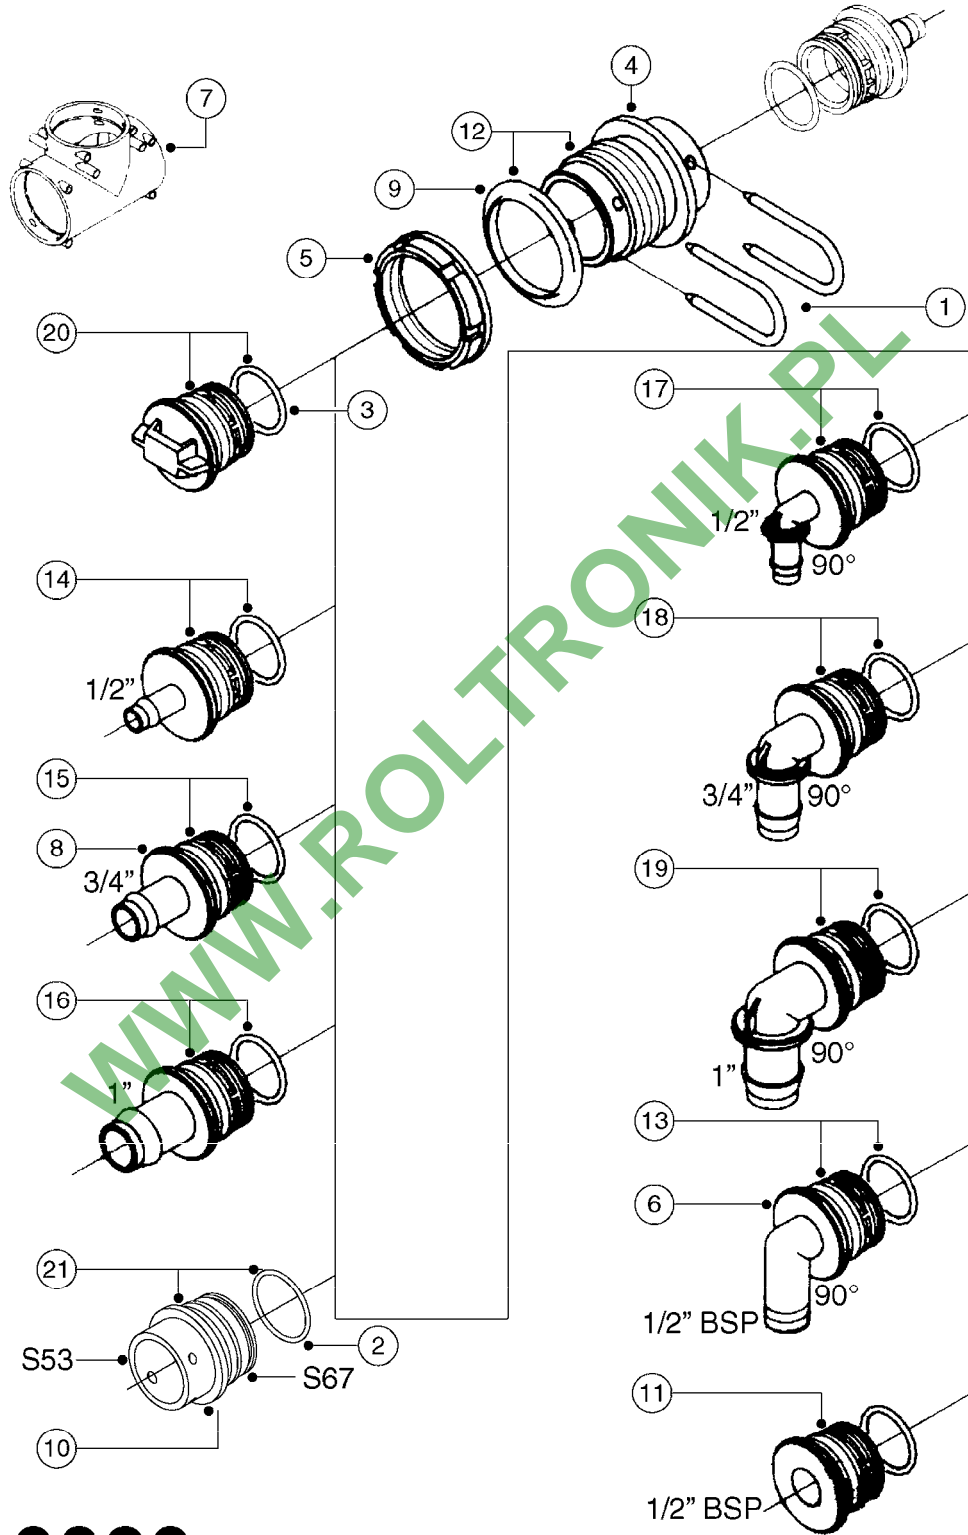

L0080

FITTINGS - S-53
L0080-HIN, 12:09:17

Page 1

Date 06.11.2017 18:01

Pos.	parts-n°	order qty	description
1	145995	1	FITT.DK S-53 FORK
2	241973	1	O-RING Ø3 X 44,2 70 SHORES NITRIL NITRIL (BLACK)
2	242353	1	O-RING D44.2X3.0 VITON F.S-67 VITON (BROWN)
3	242109	1	O-RING D32.2x3.0 NITRIL (BLACK)
3	242354	1	O-RING D32.2X3.0 VITON F.S-53 VITON (BROWN)
4	322103	1	FITT.DK S-53 BULKHEAD
5	322107	1	FITT.DK S-53 BULKHEAD NUT
6	322110	1	FITT.DK S-53 ELB. 1/2" BSP
7	322352	1	FITT.DK S-53 TEE
8	334229	1	FITT.DK S-53 STR.3/4"
9	334260	1	GASKET F. S-53 BULKHEAD
10	334564	1	FITT.DK S-67 TO S-53 ADAPTER
11	391100	1	FITT.DK S-53THREAD INS.1/2"BSP
12	726463	1	FITT.DK S53 BULKHEAD W/GASKET
13	726552	1	FIT.DK S-53X90 1/2" BSP, O-RING
14	726556	1	FITT.DK S-53 HB 1/2" W/O-RING
15	726558	1	FITT.DK S53 STR. 3/4" W.ORING
16	726559	1	FITT DK. S-53 HB 1" W/O-RING
17	726568	1	FITT.DK.S-53 HB 1/2"90 W/ORING
18	726570	1	FITT.DK S-53 ELB.3/4" W.ORING
19	726571	1	FITT.DK S-53 ELB.1", W ORING
20	726578	1	FITT.DK S53 PLUG WITH O-RING
21	728561	1	REDUCER S67M - S53F + O-RING

WWW.ROLANDONLINE.PL