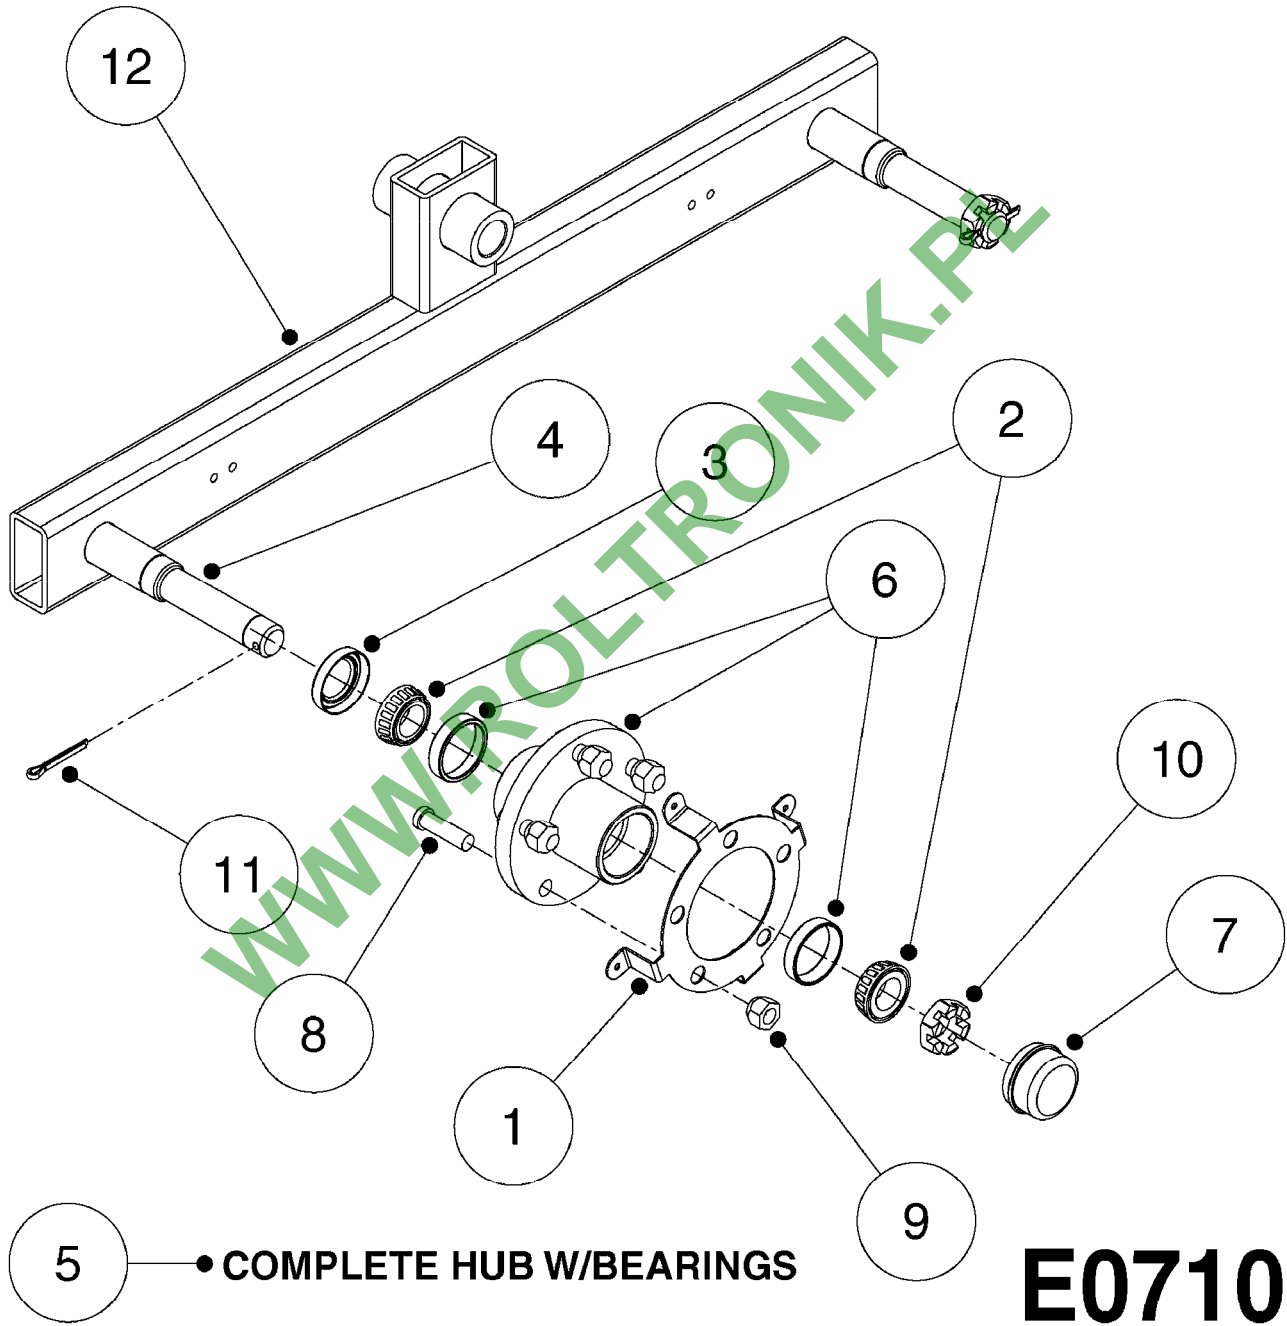

HUB ASSEMBLY F.1-1/4" SPINDLE
E0710-HIN, 01:01:16

Page 1

Date 06.11.2017 18:01

Pos.	parts-n°	order qty	description
1	16097703	1	SPEED RING, 5 BOLT, 4.5" B.C.
2	21002303	1	BEARING, TAPPERED, 1" SPINDLE
3	21002403	1	SEAL, GRASE F. 1000LB HUB
4	28031403	1	SPINDLE, 1.25"x9" INCLUDES 46001403 AND 48000303
5	28031503	1	HUB PKG.1.25"SPINDLE 5-4.5-2.5 COMPLETE HUB W/BEARINGS
6	28038003	1	HUB, 1000LB W.BRG RACES 1"SPDL COMPLETE HUB W/BEARINGS
7	29003603	1	HUB CAP F. 1000LB HUB
8	45000203	1	BOLT, WHEEL STUD 1/2"
9	46001303	1	NUT - LUG 1/2" - 1000LB HUB
10	46001403	1	NUT, CASTLE F. 1" SPINDLE
11	48000303	1	PIN, COTTER 5/32" X 2"
12	63015903	1	TANDEM BEAM, WITH SPINDLE, ATV

WWW.ROLTRONIK.PL