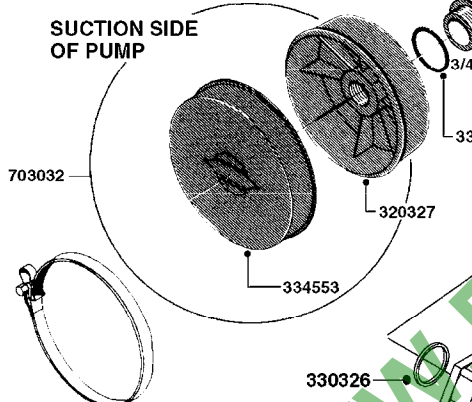

WWW.ELEKTRONIK.PL

A0180

PUMP - 1203 W/DIRECT DRIVE
A0180-HIN, 01:01:16

Page 1

Date 06.11.2017 18:01

Pos.	parts-n°	order qty	description
1	146590	1	COUPLING F. ENGINE DIRECT DRIV
2	146591	1	COUPLING F.PUMP DIRECT DRIVE
3	192415	1	KEY 3/16' X 38 BS NO. 91539
4	320331	1	FITT.DK TEE 1" - 1" - 3/4" BSP
5	322095	1	FITT.DK TEE 1-1/2 X1-1/4 X3/4" BSP
6	322138	1	FITT.DK ELB 1"M X 1"F BSP
7	330735	1	O-RING D30/D26X2
8	330746	1	GUARD PTO LOWER PART SHORT
9	330757	1	GUARD PTO UPPER PART SHORT
10	410347	1	SCREW M6X20 8.8
11	420582	1	BOLT HEX 8.8 DEL M8X20 FT A2
12	420943	1	BOLT HEX 8.8 DEL M10X50
13	450897	1	SCREW SET M8 x 12
14	460202	1	NUT HEX M6
15	460423	1	NUT HEX M10X1.50 LOCK DIN985A2 SS
16	471122	1	WASHER, M10, Ø20/10.5X 2.0, SS
17	703032	1	SUCTION AIR BOTTLE 3/4" COMPL.
18	821630	1	PUMP 1203/9 540RPM
19	845014	1	AIR BOTTLE COMPLETE HJ73
20	28032303	1	ENGINE B&S 5.5HP 6:1 RED 1203
21	92702103	1	HOSE R X1/2" X300PSI WP X0012"

The YELLOW style diaphragm will not seal correctly in this housing.

Housing for Yellow Diaphragm-

The groove on the lower housing of a the Pressure Damper is recognized by the extra lip on the bottom inside of the groove. For this style Pressure Damper, you need the YELLOW diaphragm (334265).

PRESSURE SIDE OF PUMP

SUCTION SIDE OF PUMP

#821630 1203 PUMP (REPLACES 1202 PUMP)
#726854 COMPLETE DAMPER KIT (SUCTION & PRESSURE)

COMPLETE ASSEMBLIES
WHOLEGOODS ITEMS

A0200

PUMP - 1200/1202/1203 FITTINGS
A0200-HIN, 01:01:16