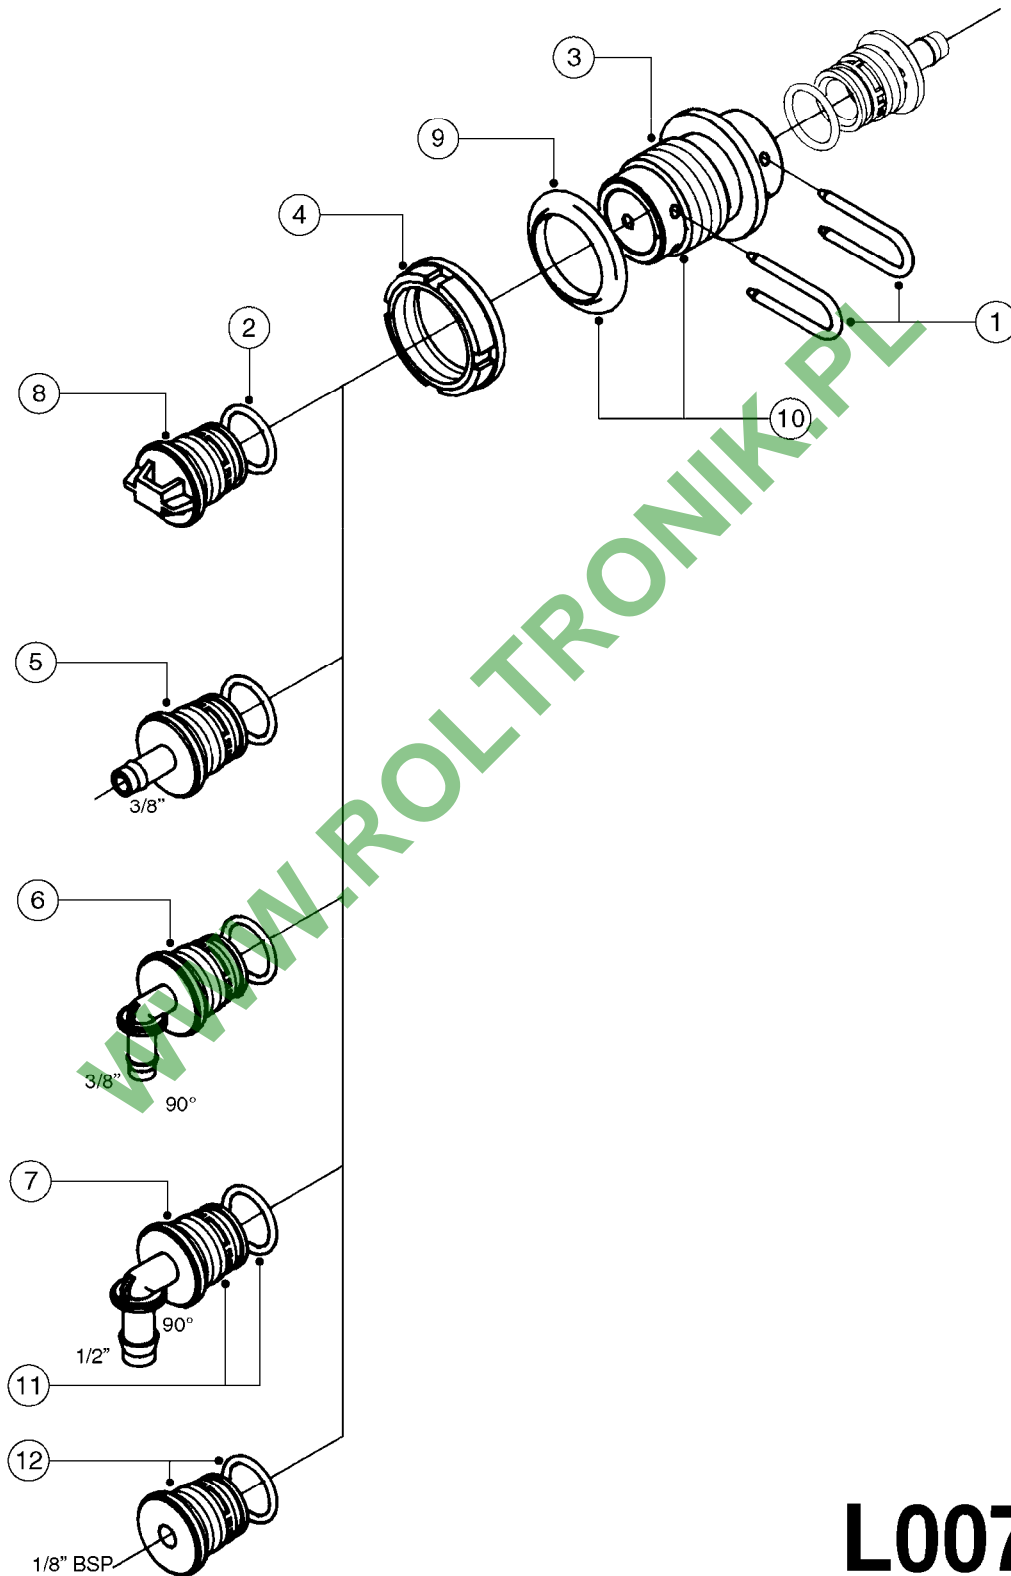

L0070

FITTINGS - S-40
L0070-HIN, 13:09:17

Page 1

Date 06.11.2017 18:01

Pos.	parts-n°	order qty	description
1	145994	1	FITT.DK S-40 FORK
2	242108	1	O-RING F.S-40 FITTING NITRIL (BLACK)
2	242355	1	O-RING D19.2X3.0 VITON F.S-40 VITON (BROWN)
3	322102	1	FITT.DK S-40 BULKHEAD
4	322106	1	FITT.DK S-40 BULKHEAD NUT
5	334225	1	FITT.DK S-40 STR.3/8"
6	334237	1	FITT.DK S-40 ELB.3/8"
7	334238	1	FITT.DK S-40 ELB.1/2"
8	334248	1	FITT.DK S-40 PLUG
9	334259	1	GASKET F. S-40 BULKHEAD
10	726462	1	FITT. S40 BULHEAD W. GASKET
11	726567	1	FITT.DK S-40 ELB.1/2" W.ORING
12	726693	1	FITT.DK S-40 PLUG 1/8BSP ORING

WWW.ROLTRONIK.PL