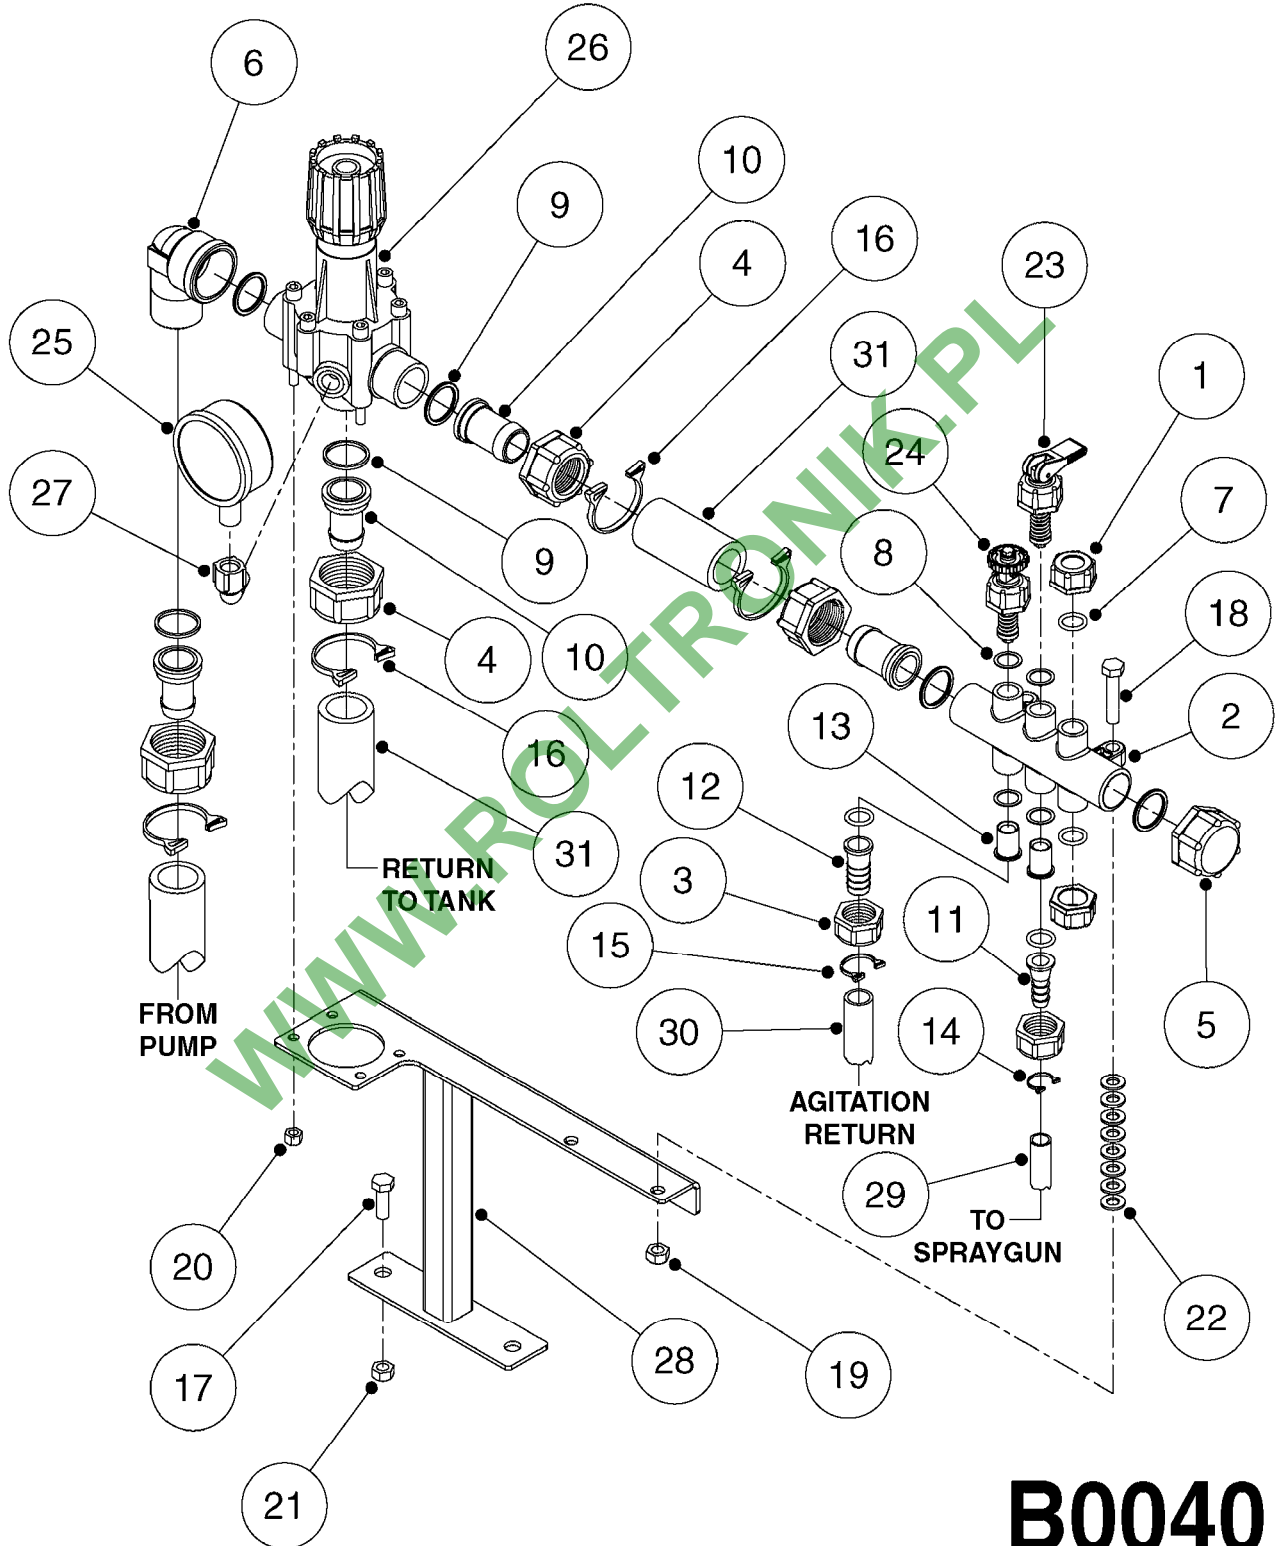

B0040

CONTROL - ATV/N-SERIES
B0040-HIN, 01:01:16

Page 1
Date 06.11.2017 18:01

Pos.	parts-n°	order qty	description
1	320047	1	FITT.DK CAPNUT 1/2" BSP
2	320073	1	DISTRIBUTOR HOUSING 1/2"
3	320084	1	FITT.DK NUT 1/2" BSP
4	320095	1	FITT.DK NUT 1" BSP
5	320106	1	FITT.DK CAPNUT 1" BSP
6	322138	1	FITT.DK ELB 1"M X 1"F BSP
7	330212	1	O-RING D19/D14X2.4 F.1/2"NUT
8	330315	1	O-RING D18.4/D13X.6
9	330326	1	O-RING D30/D24X2 F.1"NUT
10	330341	1	FITT.DK HB 1" F. 1" NUT
11	330676	1	FITT.DK HB 3/8" F. 1/2" NUT
12	330687	1	FITT.DK HB 1/2" F. 1/2" NUT
13	331111	1	VALVE SEAT FOR 1/2" DISTRIBUT.
14	334533	1	CLAMP HOSE PLASTIC 3/8"
16	334534	1	CLAMP HOSE PLASTIC 1/2"
16	334680	1	CLAMP HOSE PLASTIC 1"
17	420604	1	BOLT HEX 8.8 DEL M10X25 FT DIN933
18	420744	1	SCEW HM 8X40/22 A2 SS DIN931
19	460143	1	NUT HEX M8X1.25 LOCK DIN985A2 SS
20	460261	1	NUT HEX M6X1.00 LOCK DIN985 A2 SS
21	460423	1	NUT HEX M10X1.50 LOCK DIN985A2 SS
22	471126	1	WASHER, M8, Ø16/ 8.4X 1.6, SS
23	709741	1	VALVE ASSY. 1/2" FLIP LEVER
24	724530	1	THUMB WHEEL FOR AGITATION
25	28026203	1	GAUGE 200PSI/BR, 2.5"1/4BSP-BTM
26	28029103	1	VALVE PRESS CTRL 145PSI 1"MPT
27	28033103	1	ELBOW, STREET, POLY 1/4"-18NPT
28	63026203	1	CONTROL POST, ATV SPRAYER
29	92701703	1	HOSE R X3/8" X300PSI WP X0012"
30	92702103	1	HOSE R X1/2" X300PSI WP X0012"
31	92712403	1	HOSE R X1" X300PSI WP X0012"

WWW.FRANCOPKPL