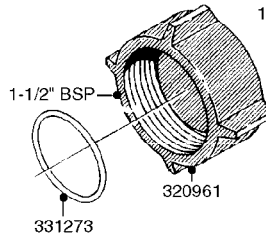

L0020

parts-n°	order qty	description
10053603	1	FITT. CAPNUT 2"BSP 5601
10194303	1	CAP BLANK 1 1/2 MCPHEE 210060
320047	1	FITT.DK CAPNUT 1/2" BSP
320106	1	FITT.DK CAPNUT 1" BSP
320272	1	FITT.DK CAPNUT 3/8" BSP
320316	1	FITT.DK TEE 3/4" X3/4" X1"BSP
320331	1	FITT.DK TEE 1" - 1" - 3/4" BSP
320342	1	FITT.DK EL 3/4"M X 1"F BSP
320563	1	FITT.DK 3 WAY 1/2" 110 DEG.
320677	1	NO LONGER AVAILABLE
320961	1	FITT.DK CAPNUT 1-1/2" BSP
321053	1	FITT.DK TEE 1/2 X1/2 X1/2" BSP
322072	1	FITT.DK TEE 3/8'X3/8'X3/8' BSP
322095	1	FITT.DK TEE 1-1/2 X1-1/4 X3/4" BSP
322138	1	FITT.DK ELB 1"M X 1"F BSP
330013	1	O-RING D15/D10X2.5 F.3/8"NUT
330212	1	O-RING D19/D14X2.4 F.1/2"NUT
330326	1	O-RING D30/D24X2 F.1"NUT
331273	1	O-RING D44/D38X2 F.1-1/2"

WWW.ROLTRONIK.PL