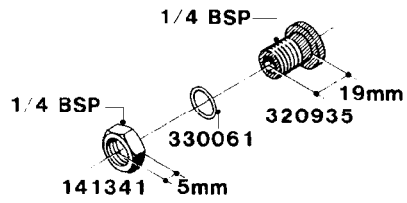

L0060

FITTINGS - BULKHEAD
L0060-HIN, 01:01:16

Page 1

Date 06.11.2017 18:01

parts-n°	order qty	description
141046	1	NUT 3/8" BSP
141341	1	NUT 1/4' BSP
240284	1	O-RING D82,5/75 X 3,5
320456	1	FITT.DK BULKHEAD 1"BSP DOUBLE
320467	1	FITT.DK BULKHEAD 1"BSP SINGLE
320471	1	FITT.DK NUT 1" BSP JAMB
320541	1	FITT.DK BULKHEAD 2-1/2'BSP SIN
320552	1	FITT.DK NUT 2-1/2' BSP JAMB
320644	1	FITT.DK ELB.3/4"HB X 1" BSP
320784	1	FITT.DK CAP 1-1/2" BSP
320795	1	FITT.DK NUT 1-1/2" BSP JAMB
320935	1	FITT.DK BULKHEAD 1/4' BSP SING
320946	1	FITT.DK BULKHEAD 3/8' BSP SING
321296	1	FITT.DK BULKHEAD 1/2" BSP SING
321307	1	FITT.DK NUT 1/2" BSP JAMB
321333	1	FITT.DK BULK 1-1/2" X 1"F BSP
330061	1	O-RING D16/D11X2,5
330072	1	O-RING D53.5/D45.5X4
330212	1	O-RING D19/D14X2.4 F.1/2"NUT
332577	1	O-RING D38/D30X4 F.1" PUR.
332592	1	O-RING D26/D20X3

WWW.ROLTRONIK.PL