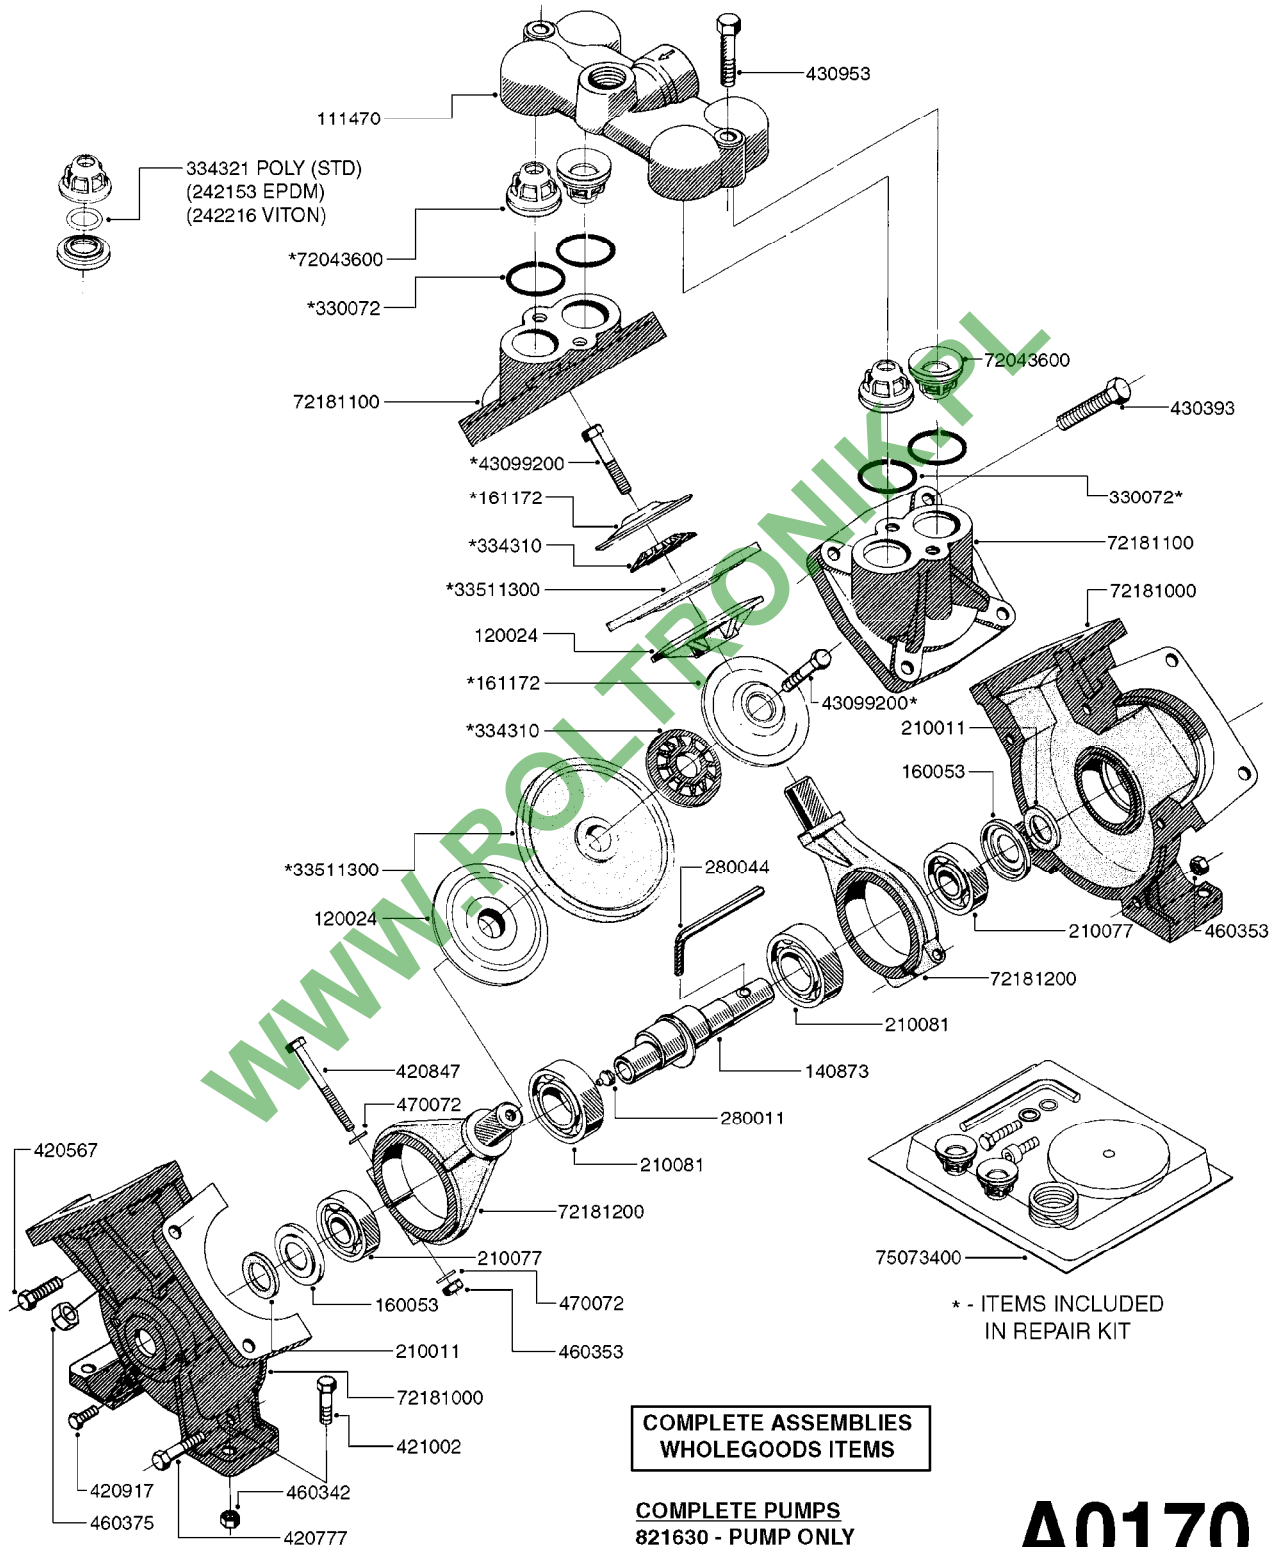

COMPLETE ASSEMBLIES
WHOLEGOODS ITEMS

COMPLETE PUMPS
821630 - PUMP ONLY
10396003 - WITH PTO & DAMPER

A0170

PUMP - 1203 W/MOUNTING BASE
A0170-HIN, 01:01:16

Page 1

Date 06.11.2017 18:01

parts-n°	order qty	description
111470	1	VALVE CHAMBER 1202
120024	1	DIAPHRAGM BACK DISC 1200-1300
140873	1	CRANK SHAFT MODEL 1202-9MM
160053	1	DUST PLATE
161172	1	DIAPHRAGM DISC F. 1203/1303
210011	1	SEAL FELT D39/23 X 4
210077	1	BEARING BALL 6305
210081	1	BEARING BALL 6307
242153	1	O-RING D26X4 EPDM
242216	1	O-RING VITON F/1202/1302/462
280011	1	GREASE NIPPLE 1/8" SAE H TR
280044	1	KEY HEXAGON W6 3/16"
330072	1	O-RING D53.5/D45.5X4
334310	1	NYLON WASHER 1202/1302/462
334321	1	O-RING POLY. 34.0x26.0x4.0
420567	1	BOLT HEX 8.8 DEL M8X30 FT
420777	1	BOLT HEX 8.8 RAW M8X50
420847	1	BOLT HEX 8.8 DEL M8X85
420917	1	BOLT HEX 8.8 RAW M8X12 FT
421002	1	BOLT HEX 8.8 DEL M10X30 FT DIN933
430393	1	BOLT HEX 8.8 RAW M12X50
430953	1	BOLT, M12 X 55 8.8
460342	1	NUT HEX M10 DEL DIN934
460353	1	NUT HEX M8 BLACK
460375	1	NUT HEX M12 BLACK
470072	1	WASHER D15/D8X.5 LOCK
821630	1	PUMP 1203/9 540RPM
10396003	1	PUMP 1203 C/W PTO 540 RPM
33511300	1	DIAPHRAGM 1202-1303 POLY 2006
43099200	1	BOLT HEX SS M12 X 30 DIN933 A4
72043600	1	VALVE FOR 462/463
72181000	1	HOUSING, PUMP, 1203 RED
72181100	1	DIAPHRAGM COVER 1203/1303+BLTS
72181200	1	CONNECTING ROD FOR 1203 W/M12
75073400	1	PUMP KIT 1203 MM "06"

WWW.ELEKTRONIK.PL