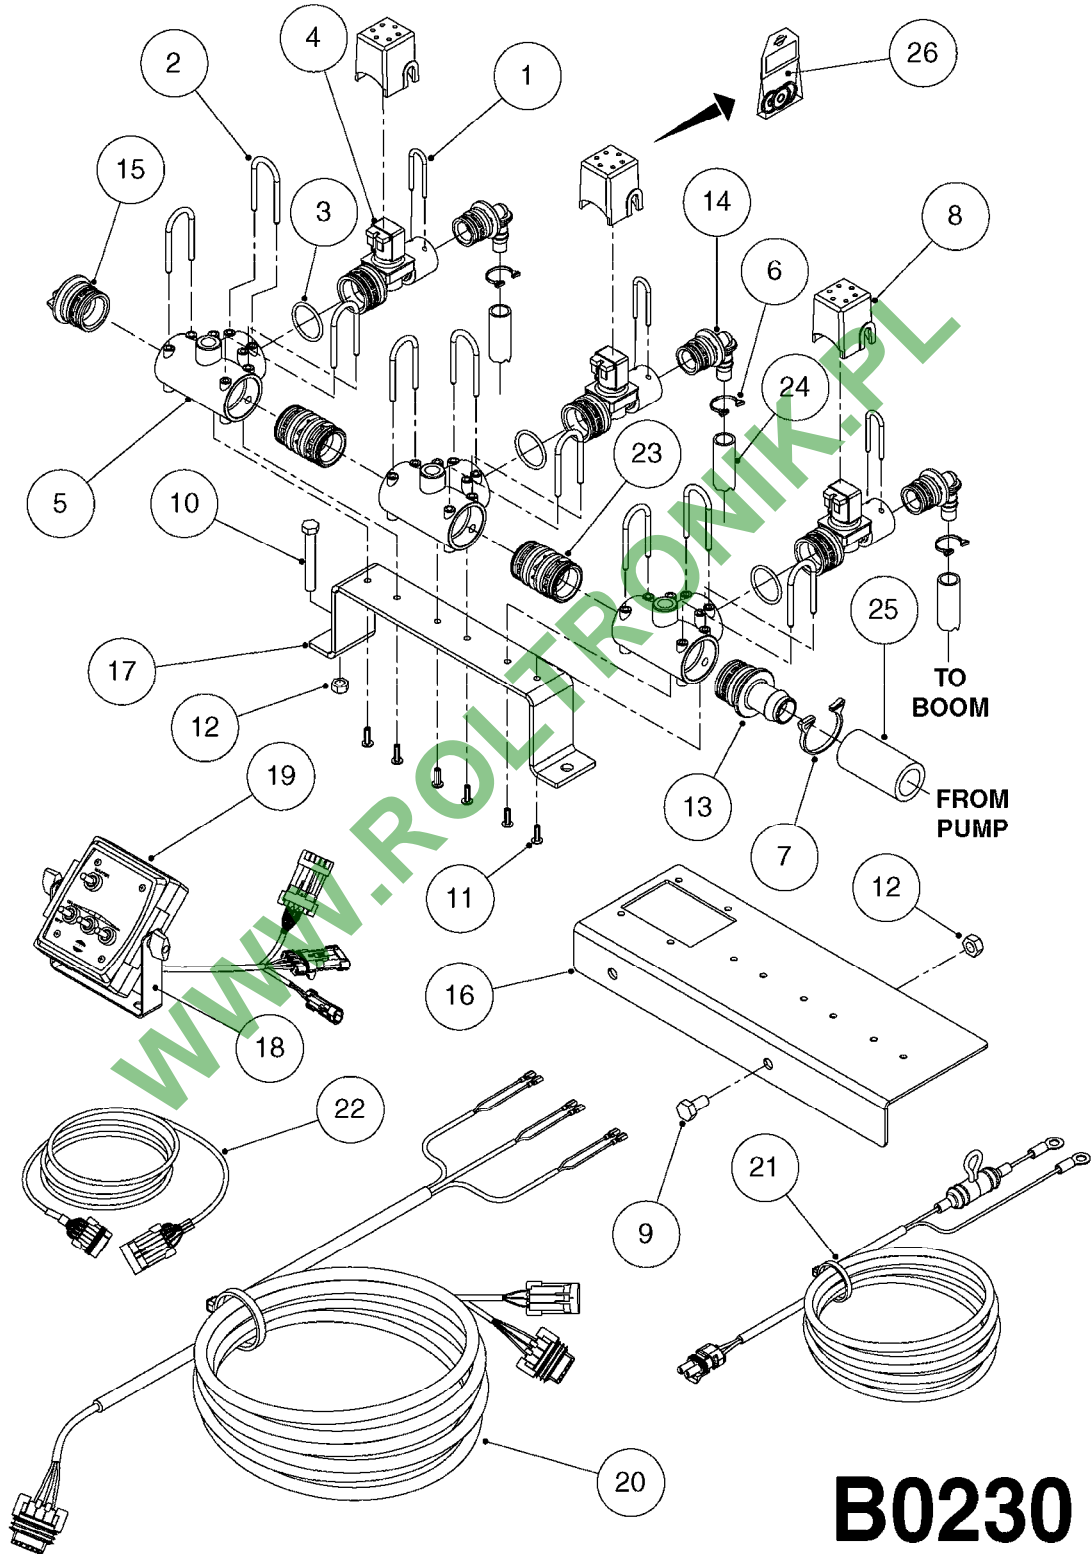

ELECTRIC SOLENOID ATV/N-SERIES
B0230-HIN, 01:01:16

Page 1

Date 06.11.2017 18:01

Pos.	parts-n°	order qty	description
1	145994	1	FITT.DK S-40 FORK
2	145995	1	FITT.DK S-53 FORK
3	242109	1	O-RING D32.2x3.0
4	262104	1	VALVE, SOLENOID, S53/S40
5	322352	1	FITT.DK S-53 TEE
6	334534	1	CLAMP HOSE PLASTIC 1/2"
7	334680	1	CLAMP HOSE PLASTIC 1"
8	334965	1	COVER FOR S53 SOLENOID VALVE
9	420626	1	BOLT HEX 8.8 DEL M10X20 FT
10	421164	1	BOLT HEX 8.8 DEL M10X70
11	440675	1	SCREW F. PLASTIC 5X16 SS
12	460423	1	NUT HEX M10X1.50 LOCK DIN985A2 SS
13	726559	1	FITT DK. S-53 HB 1" W/O-RING
14	726567	1	FITT.DK S-40 ELB.1/2" W.ORING
15	726578	1	FITT.DK S53 PLUG WITH O-RING
16	16107403	1	CONTROL BRACKET, SOLENOID, RAW N-SERIES BRACKET
17	17009403	1	SOLENOID CONTROL BRACKET 3SECT ATV BRACKET
18	26001503	1	HC FOAM MARKER CONSOLE MT.KIT
19	26010503	1	HARDI 3-SEC VAL CONTR CONSOLE
20	26010603	1	SPRAYMATE II HARDI BRANCH CABL
21	26010703	1	SPRAYMATE II BATTERY CABLE
22	26010803	1	SPRAYMATE II 15'10PIN M/P CABL
23	72114300	1	FITT. DK S-53 MALE MALE W.ORIN
24	92702103	1	HOSE R X1/2" X300PSI WP X0012"
25	92712403	1	HOSE R X1" X300PSI WP X0012"
26	750722	1	REPAIR KIT FOR 3S SC CONTROL