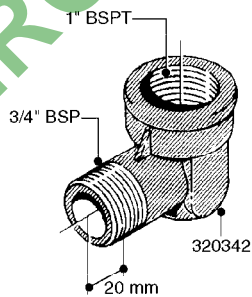

L0020

parts-n°	order qty	description
10053603	1	FITT. CAPNUT 2"BSP 5601
10194303	1	CAP BLANK 1 1/2 MCPHEE 210060
320047	1	FITT.DK CAPNUT 1/2" BSP
320106	1	FITT.DK CAPNUT 1" BSP
320272	1	FITT.DK CAPNUT 3/8" BSP
320316	1	FITT.DK TEE 3/4" X3/4" X1"BSP
320331	1	FITT.DK TEE 1" - 1" - 3/4" BSP
320342	1	FITT.DK EL 3/4"M X 1"F BSP
320563	1	FITT.DK 3 WAY 1/2" 110 DEG.
320677	1	NO LONGER AVAILABLE
320961	1	FITT.DK CAPNUT 1-1/2" BSP
321053	1	FITT.DK TEE 1/2 X1/2 X1/2" BSP
322072	1	FITT.DK TEE 3/8'X3/8'X3/8' BSP
322095	1	FITT.DK TEE 1-1/2 X1-1/4 X3/4" BSP
322138	1	FITT.DK ELB 1"M X 1"F BSP
330013	1	O-RING D15/D10X2.5 F.3/8"NUT
330212	1	O-RING D19/D14X2.4 F.1/2"NUT
330326	1	O-RING D30/D24X2 F.1"NUT
331273	1	O-RING D44/D38X2 F.1-1/2"

WWW.ROLTRONIK.PL