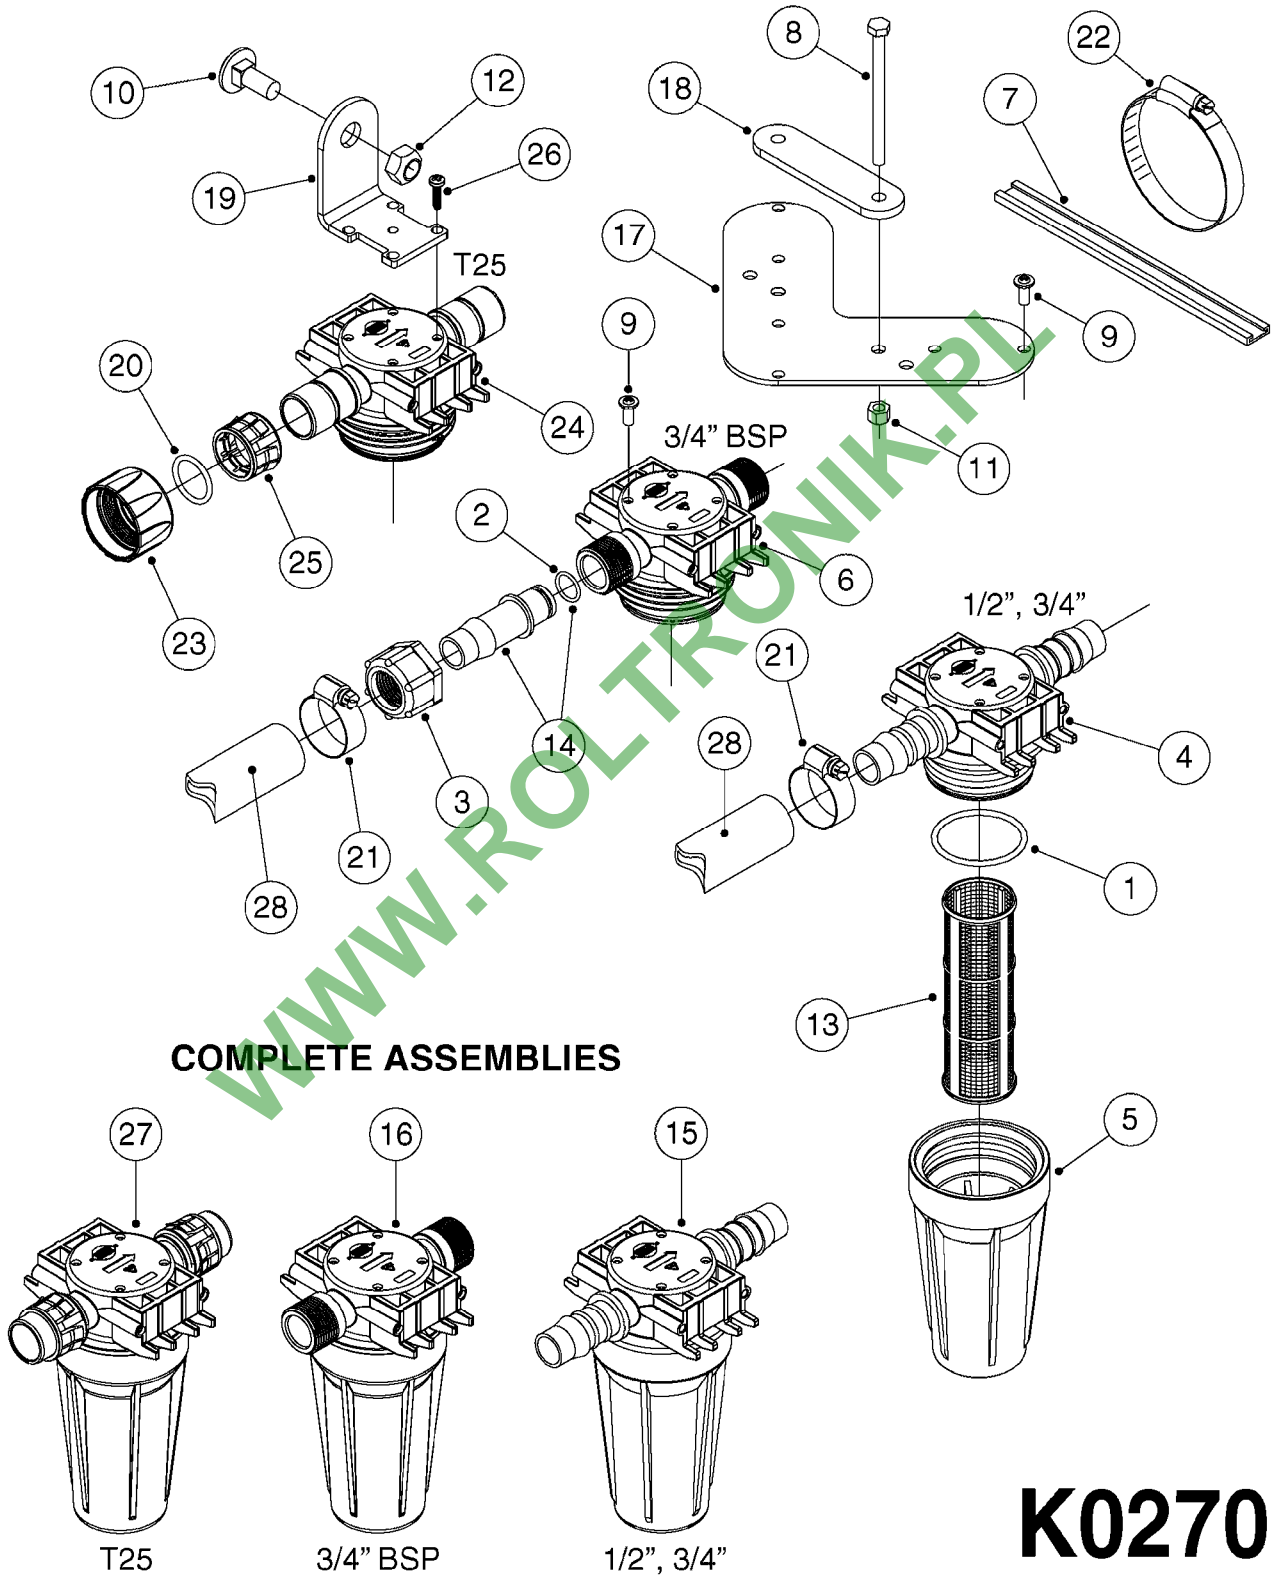

Pos.	parts-n°	order qty	description
1	240925	1	O-RING D49.5X3 NITRIL
2	242594	1	O-RING D14 X 1.78 SCH.70-EPDM
3	320283	1	FITT.DK NUT 3/4"BSP
4	322241	1	FILTER HOUSING W.3/4' BARBS
4	322249	1	FILTER HOUSING W.1/2' BARBS
5	322242	1	FILTER BOWL / IN-LINE
6	322250	1	FILTER HOUSING W.3/4"BSP THRD
7	341291	1	RUBBER HOSE CLAMP COVER 130MM
7	341292	1	RUBBER HOSE CLAMP COVER 180MM
8	410605	1	BOLT HEX 8.8 DEL M6X80
9	440673	1	SCREW F.PLASTIC 5X12 SS
10	440737	1	BOLT CARRIAGE M10x25 SS
11	460261	1	NUT HEX M6X1.00 LOCK DIN985 A2 SS
12	460423	1	NUT HEX M10X1.50 LOCK DIN985A2 SS
13	615443	1	FILTER ELEM.50 MESH BLUE
13	615444	1	FILTER ELEM.80 MESH RED
13	615445	1	FILTER ELEM.100 MESH YELLOW
14	716236	1	FITT.DK HB 1/2" ASSY. F. 3/4"
14	724621	1	FITT.DK HB 3/4"ASSY. F. 3/4" NUT
15	845205	1	FILTER IN-LINE 1/2' 50 MESH
15	845208	1	FILTER IN-LINE 3/4' 50 MESH
15	845209	1	FILTER IN-LINE 3/4' 80 MESH
15	845210	1	FILTER IN-LINE 3/4" 100 MESH
16	845218	1	FILTER IN-LINE 3/4'50 MESH OML
16	845219	1	FILTER IN-LINE 3/4'80 MESH OML
17	16022203	1	PLATE 3.0 X 55 X 196
18	16022403	1	BRACKET 60MM TUBE
19	16321500	1	LINE FILTER BRACKET, TDZ/DDZ
20	24263000	1	O-RING Ø24.4 X 3.1 NITRIL SH70
21	28029903	1	CLAMP HOSE GEAR P3/4"-S1" 6712
22	28047103	1	CLAMP HOSE GEAR 50 X 50 6740
22	28047203	1	CLAMP HOSE GEAR 60 X 80 6756
23	32239700	1	FITT.DK NUT T25
24	32239800	1	FITT.DK IN-LINE FILTER TOP T25
25	33515500	1	FITT.DK NUT LOCK RING T25
26	44076200	1	PT SCREW 50X16
27	72700600	1	FILTER IN-LINE 80 MESH, T25
28	92702103	1	HOSE R X1/2" X300PSI WP X0012"
28	92703203	1	HOSE R X3/4" X300PSI WP X0012"