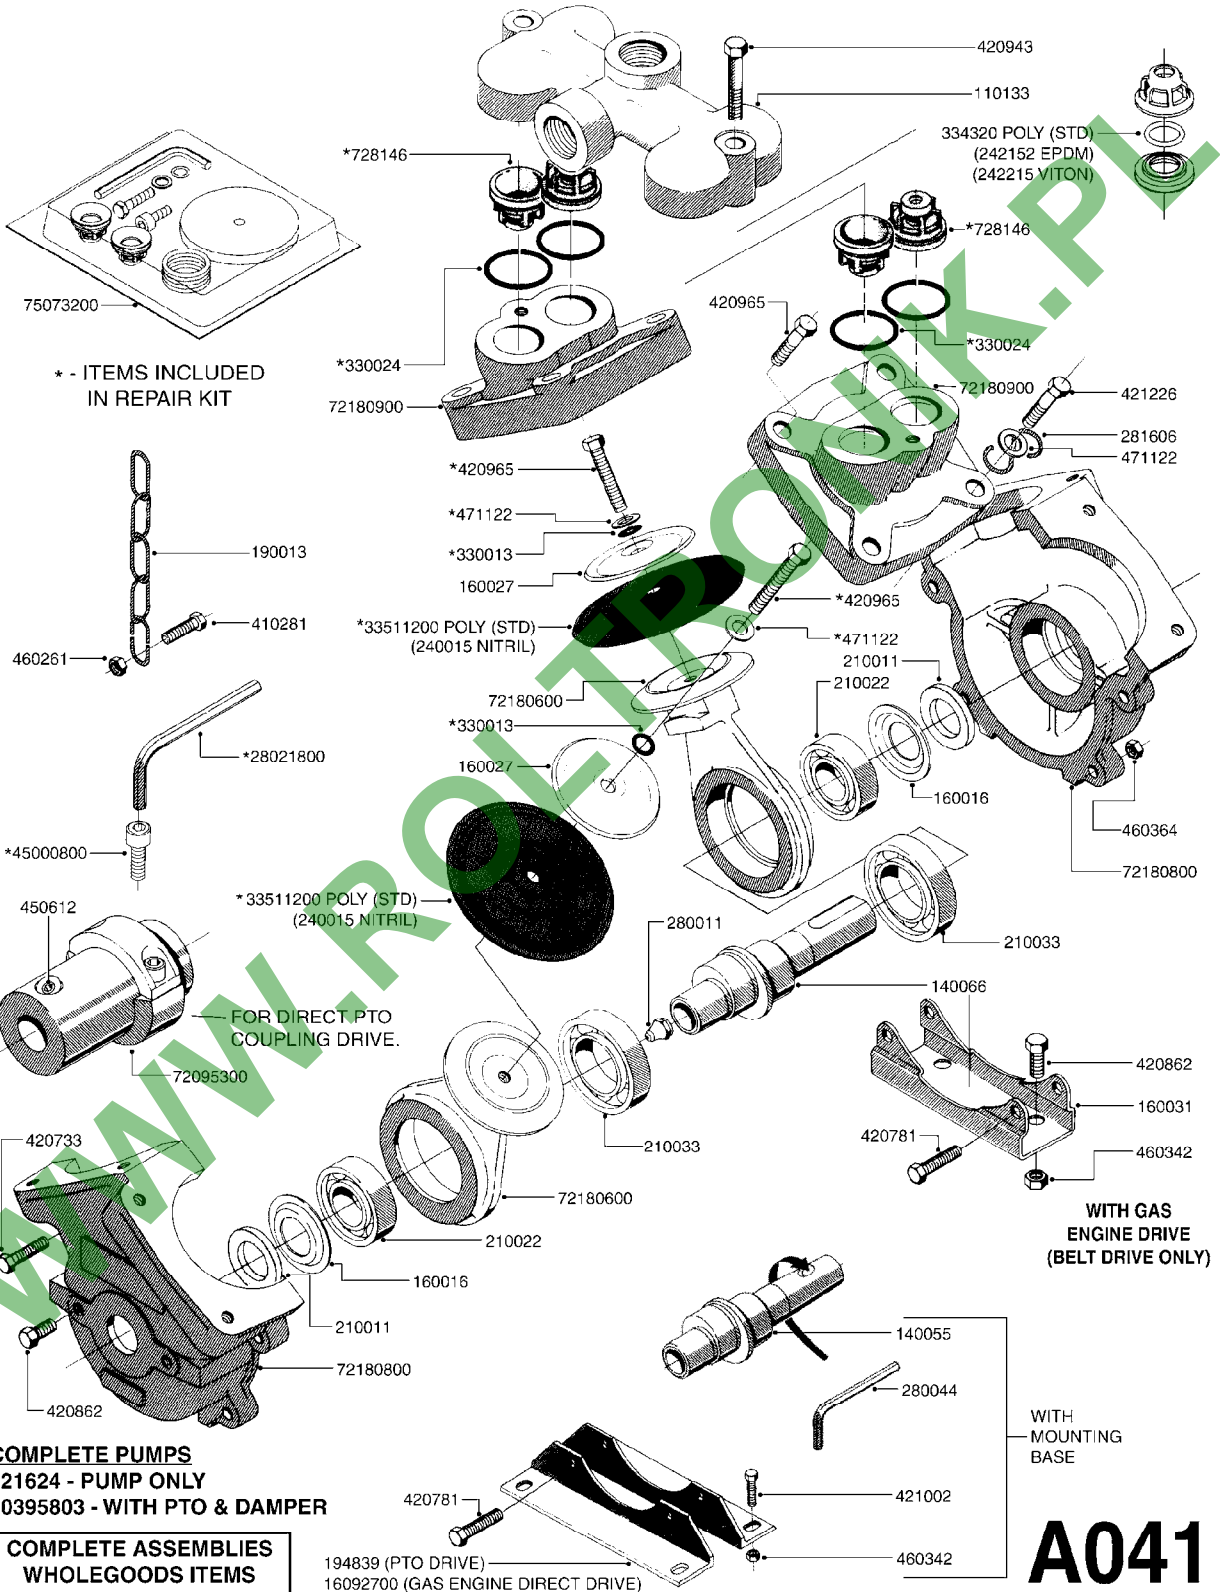

PUMP - 603
A041-HIN, 28:05:13

COMPLETE PUMPS
821624 - PUMP ONLY
10395803 - WITH PTO & DAMPER

COMPLETE ASSEMBLIES
WHOLEGOODS ITEMS

A041

PUMP - 603
A041-HIN, 28:05:13

parts-n°	order qty	description
110133	1	VALVE CHAMBER MOD 600 PAINTED
140055	1	CRANK SHAFT, MODEL 600
140066	1	CRANK SHAFT, MODEL 600/4
160016	1	DUST PLATE
160027	1	DIAPHRAGM UPPER DISC 500-600
160031	1	BASE PLATE MODEL 500-600
190013	1	CHAIN 35XL=800
194839	1	ANGLE IRON FOOT, M 500-600 RED
210011	1	SEAL FELT D39/23 X 4
210022	1	BEARING BALL 6205
210033	1	BEARING BALL 6007
240015	1	DIAPHRAGM MODEL 500-600 NITRIL
242152	1	O-RING D18.2X3 EPDM
242215	1	O-RING D18X3 VITON
280011	1	GREASE NIPPLE 1/8' H TR
280044	1	KEY HEXAGON W6 3/16'
281606	1	S-HOOK GALVANIZED
330013	1	O-RING D15/D10X2.5 F.3/8"NUT
330024	1	O-RING D41,1/D34.5 X 3,5
334320	1	O-RING D18X3 POLYURETHANE
410281	1	BOLT HEX 8.8 DEL M6X25
420733	1	BOLT HEX 8.8 DEL M8X40
420781	1	BOLT HEX 8.8 DEL M8X50
420862	1	BOLT HEX 8.8 DEL M10X16 FT
420943	1	BOLT HEX 8.8 DEL M10X50
420965	1	M10X40 MACHINE SCREW STAINLESS
421002	1	BOLT HEX 8.8 DEL M10X30 FT
421226	1	BOLT HEX 8.8 DEL M10X45
450612	1	SCREW M10X16 POINTED
460261	1	NUT HEX M6X1 LOCK
460342	1	NUT HEX M10
460364	1	NUT HEX M8 GALV.
471122	1	WASHER D20/D10.5X2 SS
728146	1	VALVE FOR 361(726890/707932)
821624	1	PUMP 603/7 W. FOOT TAPERED SHA
10395803	1	PUMP 603 C/W PTO 540 RPM
16092700	1	PUMP MOUNT PLATE TALL 500/600
28021800	1	KEY HEXAGON 8MM FOR M10
33511200	1	DIAPHRAGM 500-603 PUR 2006
45000800	1	BOLT ROUND M10X25
72095300	1	COUPLING 1-3/8' X 25, PAINTED
72180600	1	CONNECTING ROD FOR 503-603 M10
72180800	1	PUMP HOUSING 603 RED W/BOLTS
72180900	1	DIAPHRAGM COVER MOD. 600
75073200	1	PUMP KIT 603mm 06