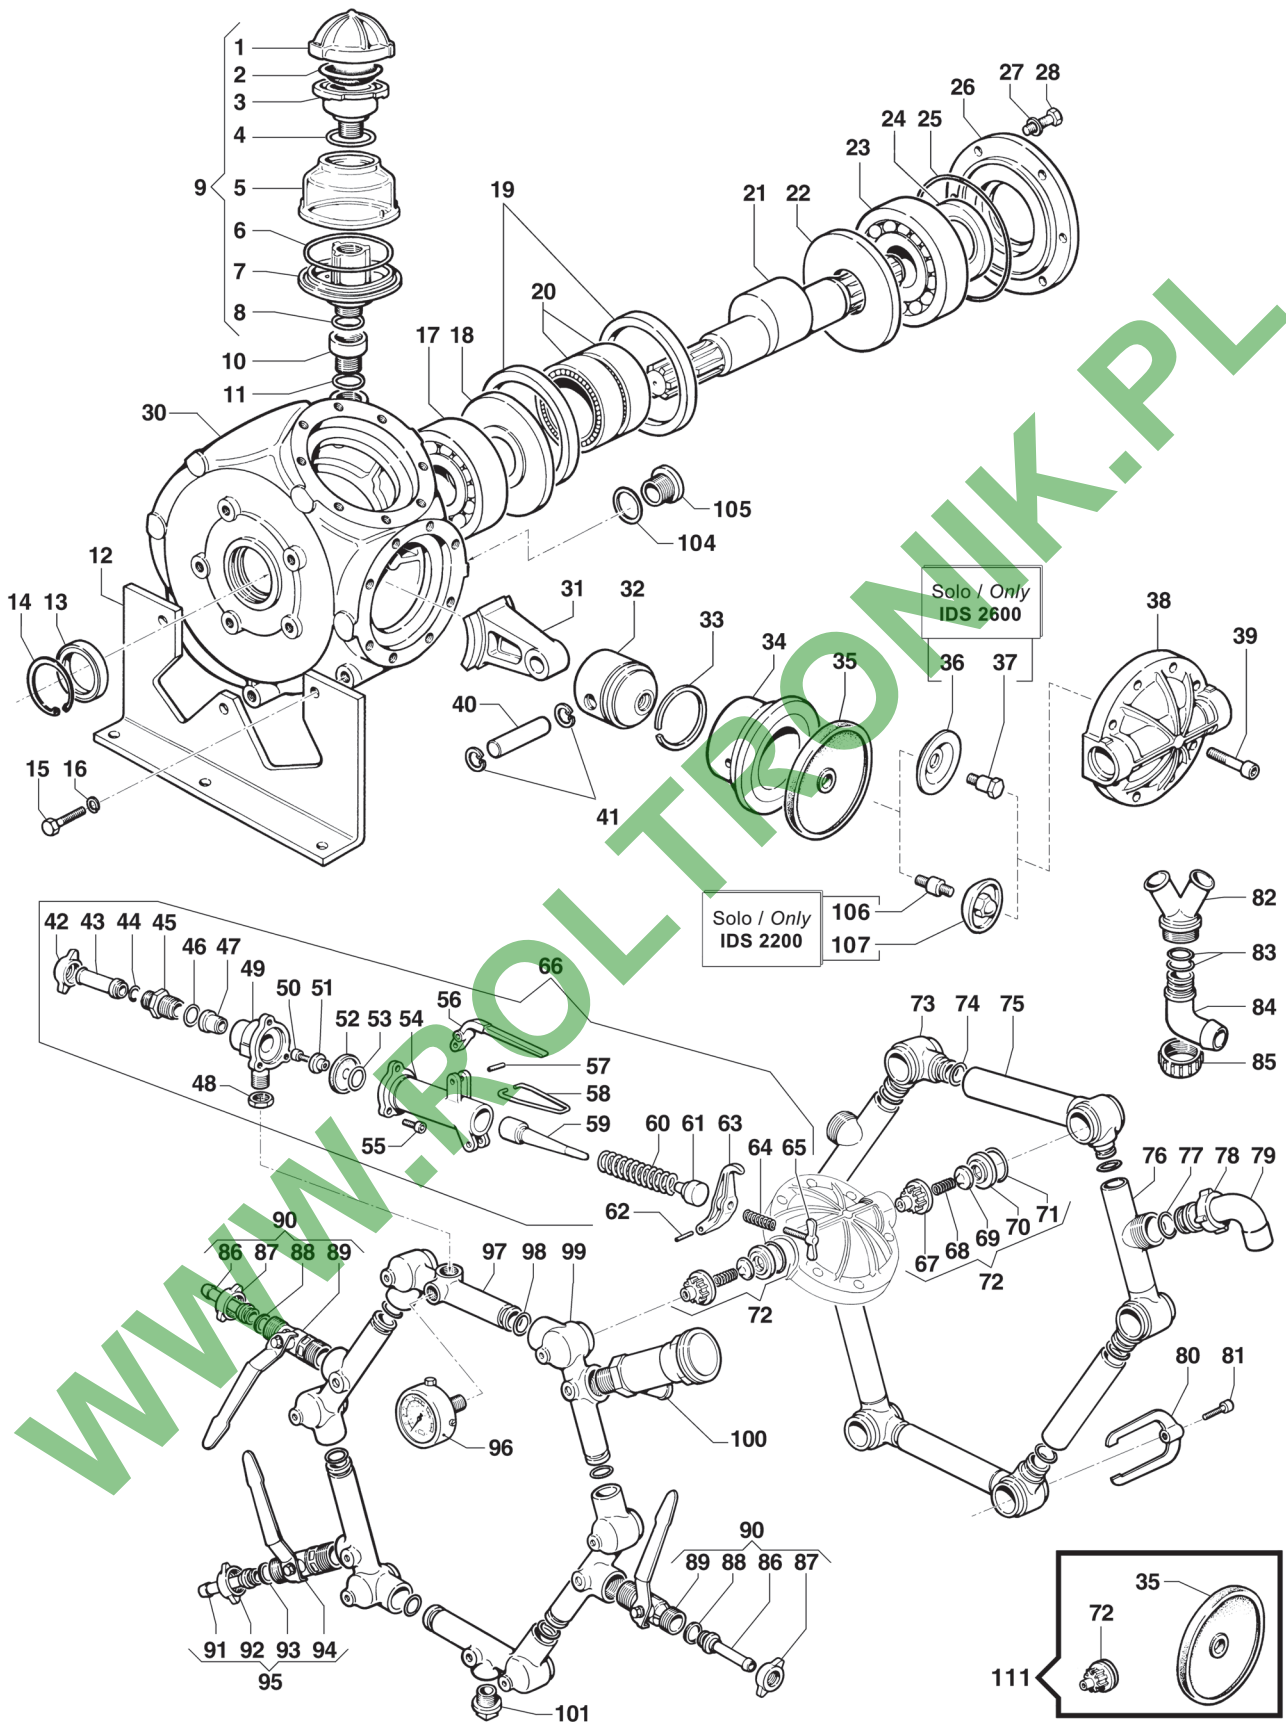

# IDS Series

IDS 2200 - IDS 2600

Pompe a Membrana - Diaphragm Pumps

550 RPM

Pompa Base  
Standard Pump

Albero Passante 1"3/8 M-M  
1"3/8 M-M Throughshaft