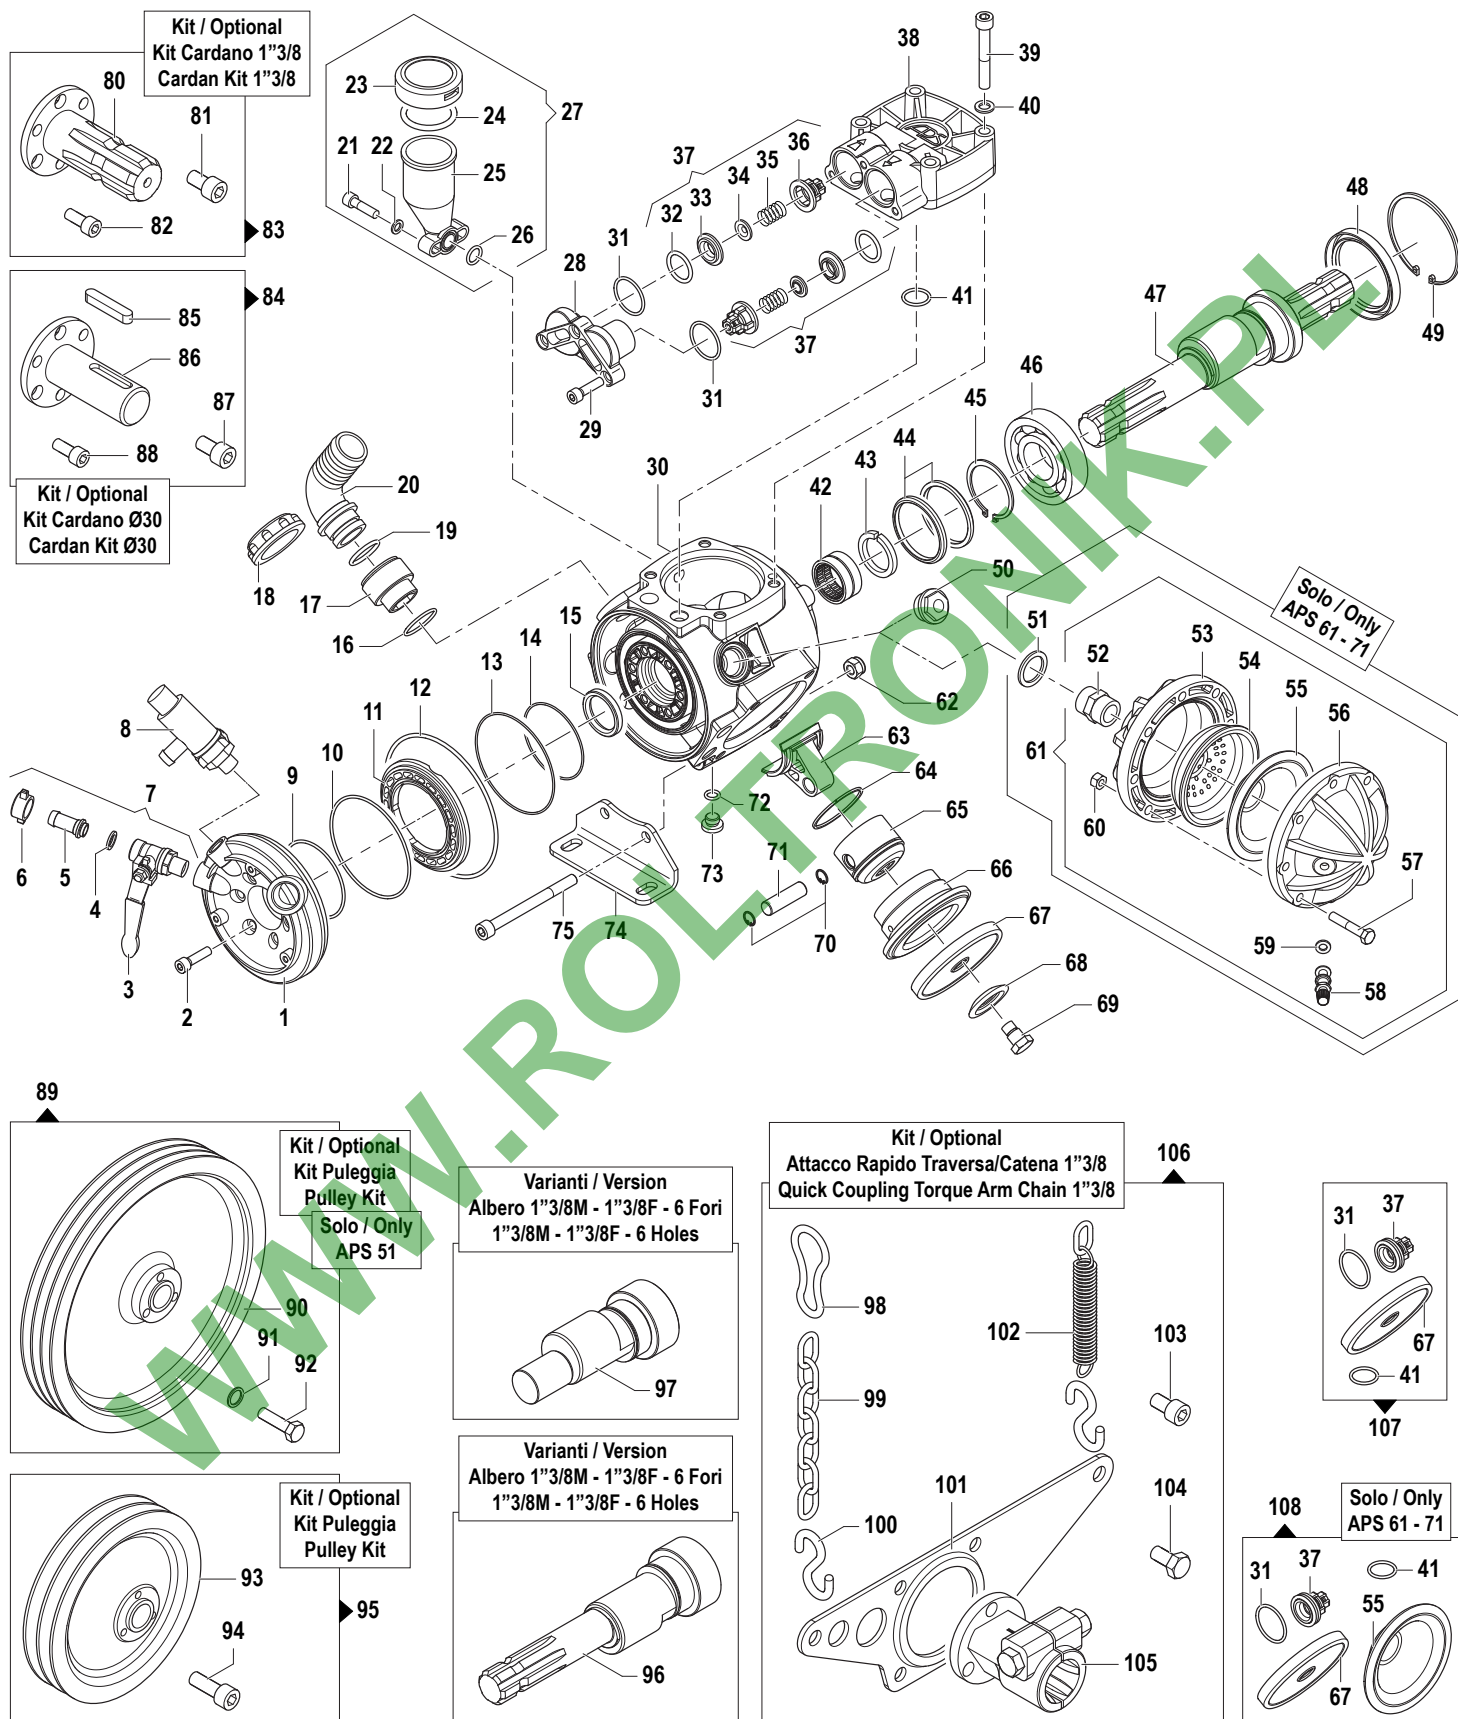

APS Series

Pompe a Membrana - Diaphragm Pumps

APS 51 - APS 61 - APS 71

550 RPM

Pompa Base
Standard Pump

Albero Passante 1"3/8 M-M
1"3/8 M-M Throughshaft