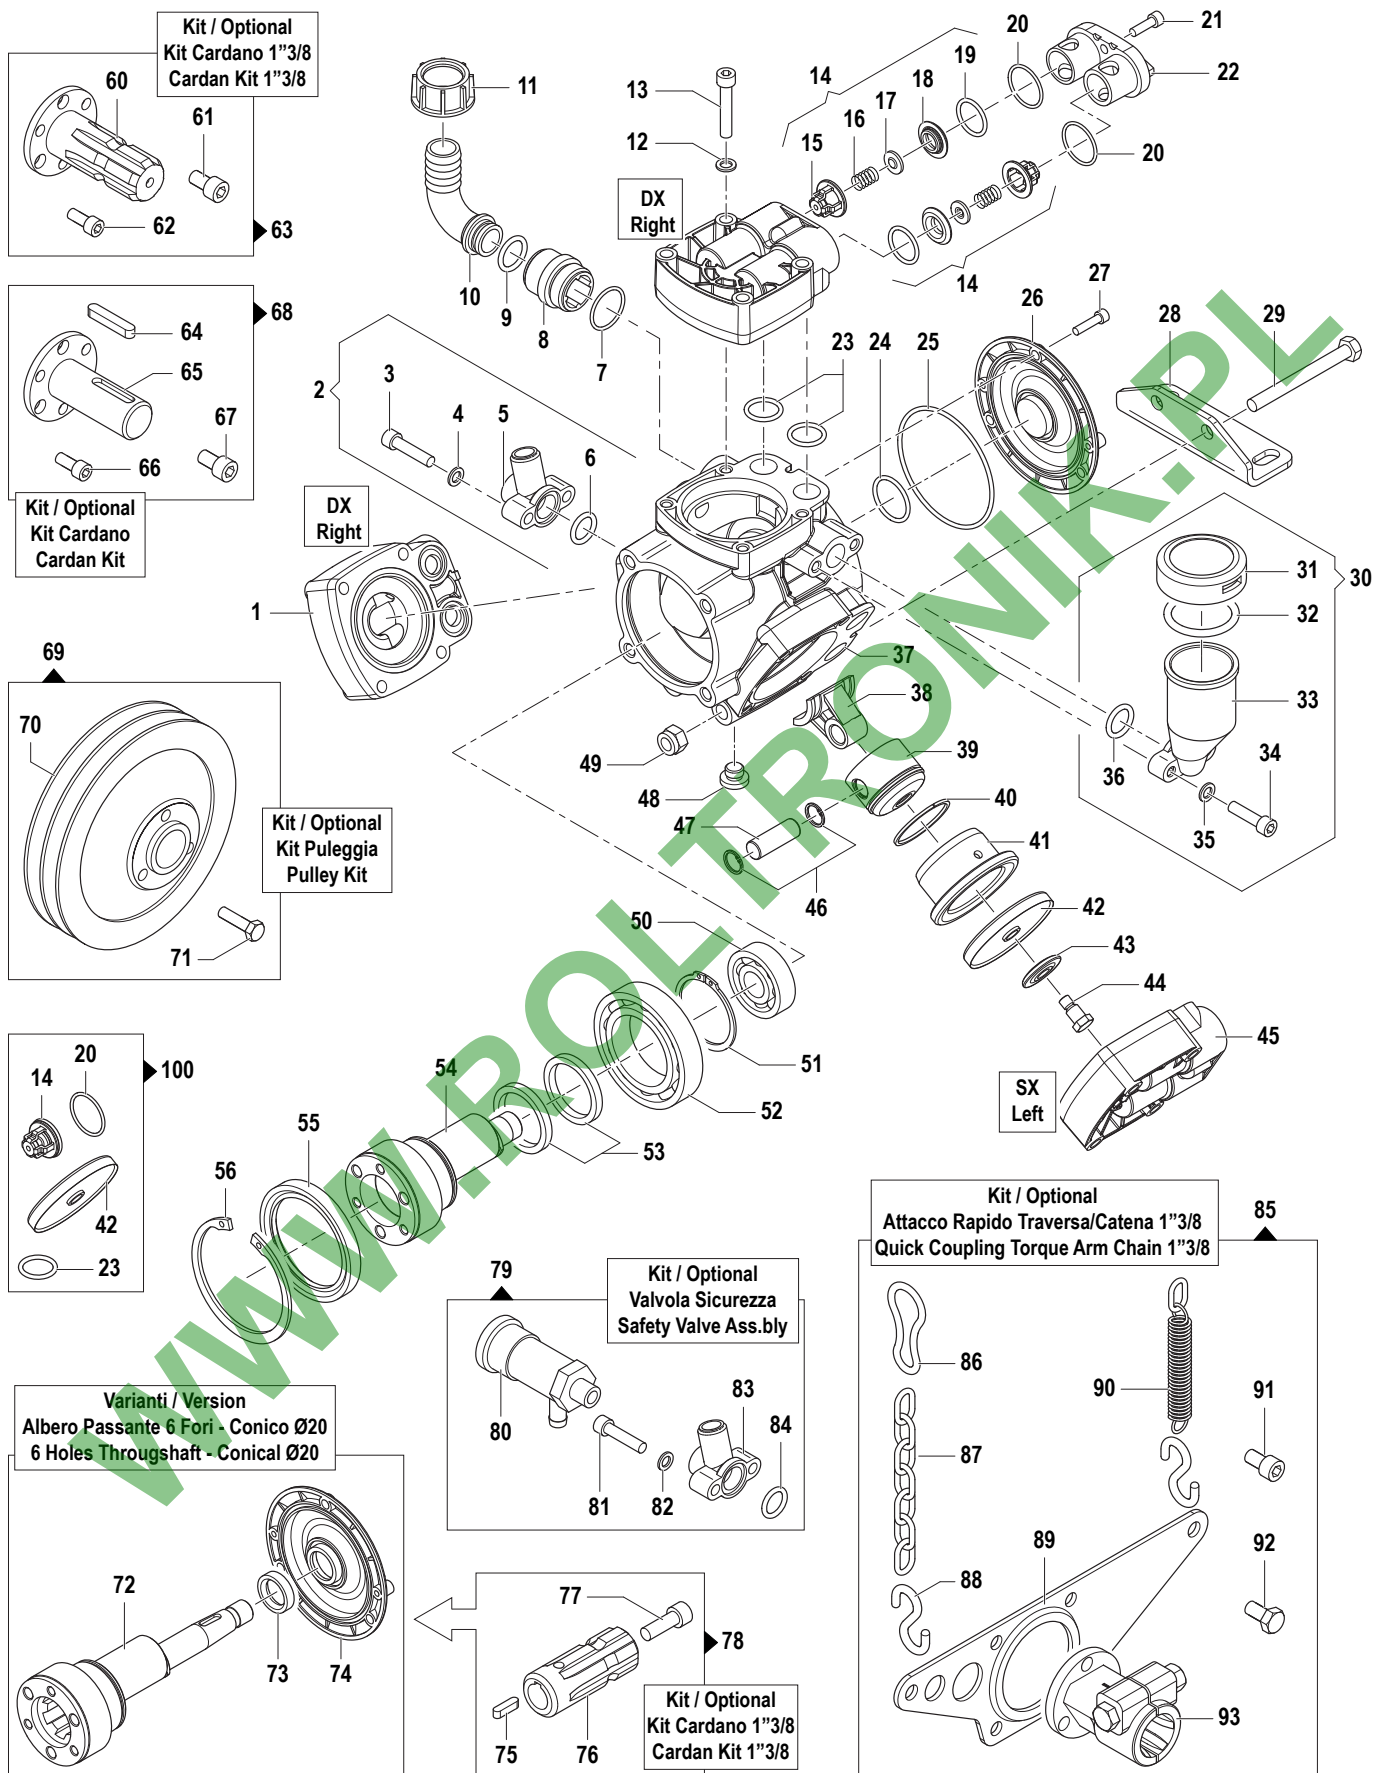

# APS Series

Pompe a Membrana - Diaphragm Pumps

APS 31 - APS 41

550 RPM

Pompa Base  
Standard Pump

Albero NON-Passante 6 Fori  
6 Holes NON-Throughshaft