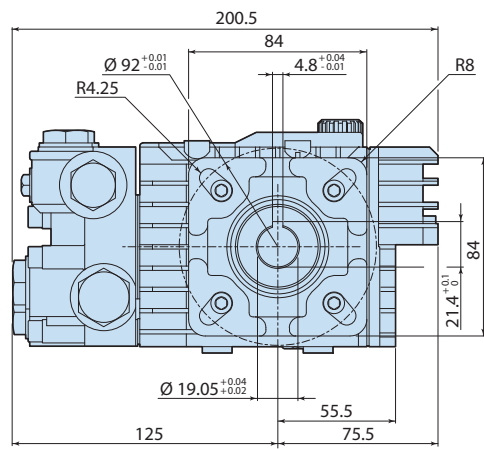

Description

Details	Value
Category	Cleaning
Series	132 - XT, XTS, XTA, XTV
Pump type	XTV 2 G22 D
Versioning	D
ARCode	7419
Output (lt/min)	8
Output (gpm)	2.11

1328509