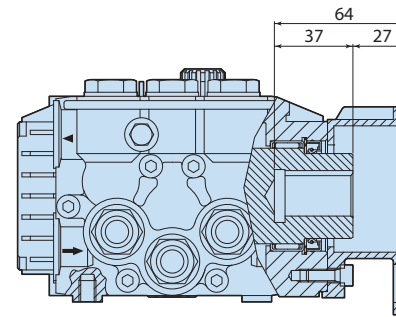

Description

Details	Value
Category	Cleaning
Series	132 - XT, XTS, XTA, XTV
Pump type	XTV 2 G22 D
Versioning	D
ARCode	7419
Output (lt/min)	8
Output (gpm)	2.11

1328509