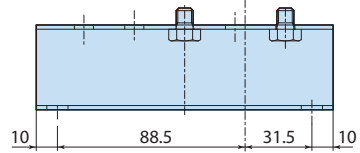

Description

Details	Value
Category	Cleaning
Series	132 - XT, XTS, XTA, XTV
Pump type	XTA 2 G22 N
Versioning	N
ARCode	7416
Output (lt/min)	8
Output (gpm)	2.11

1328515