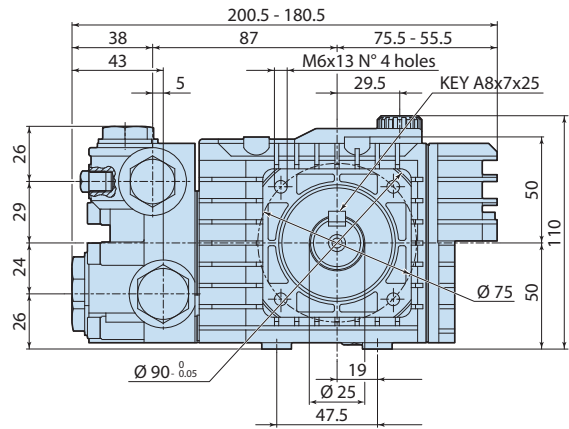

Description

Details	Value
Category	Cleaning
Series	132 - XT, XTS, XTA, XTV
Pump type	XTA 2 G22 N
Versioning	N
ARCode	7416
Output (lt/min)	8
Output (gpm)	2.11

1328515