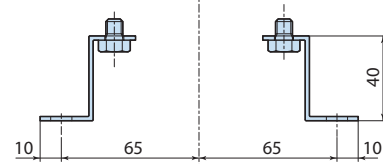

Description

Details	Value
Category	Cleaning
Series	132 - XT, XTS, XTA, XTV
Pump type	XTA 2 G22 N
Versioning	N
ARCode	7416
Output (lt/min)	8
Output (gpm)	2.11

1328515