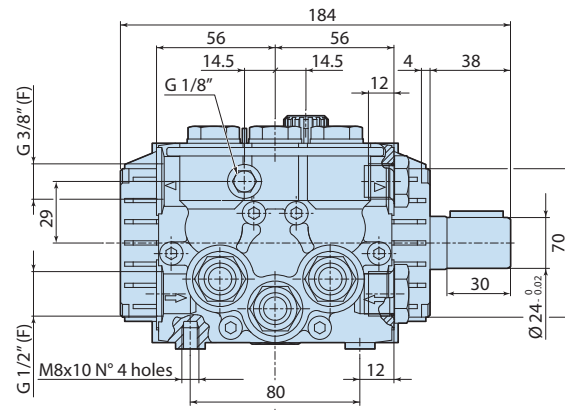

Description

Details	Value
Category	Cleaning
Series	132 - XT, XTS, XTA, XTV
Pump type	XTA 2 G22 N
Versioning	N
ARCode	7416
Output (lt/min)	8
Output (gpm)	2.11

1328515