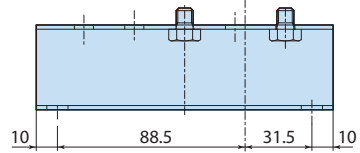

Description

| Details | Value |
|-----------------|-------------------------|
| Category | Cleaning |
| Series | 132 - XT, XTS, XTA, XTV |
| Pump type | XT 8.15 N |
| Versioning | N |
| ARCode | 6979 |
| Output (lt/min) | 8 |
| Output (gpm) | 2.11 |