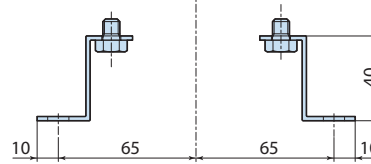

Description

| Details | Value |
|-----------------|-------------------------|
| Category | Cleaning |
| Series | 132 - XT, XTS, XTA, XTV |
| Pump type | XT 8.15 N |
| Versioning | N |
| ARCode | 6979 |
| Output (lt/min) | 8 |
| Output (gpm) | 2.11 |