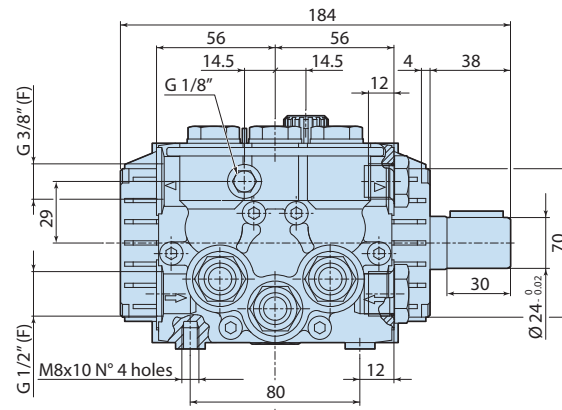

Description

| Details | Value |
|-----------------|-------------------------|
| Category | Cleaning |
| Series | 132 - XT, XTS, XTA, XTV |
| Pump type | XT 8.15 N |
| Versioning | N |
| ARCode | 6979 |
| Output (lt/min) | 8 |
| Output (gpm) | 2.11 |