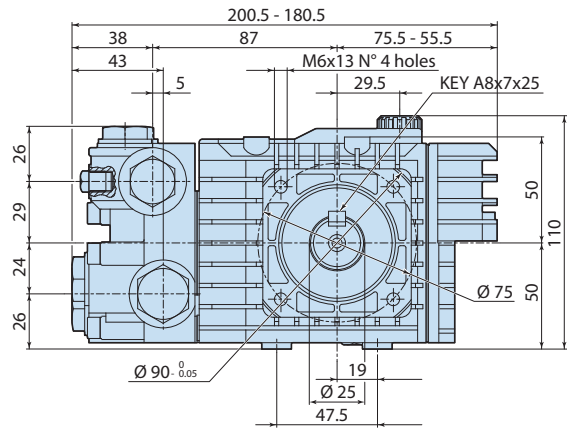

Description

| Details | Value |
|-----------------|-------------------------|
| Category | Cleaning |
| Series | 132 - XT, XTS, XTA, XTV |
| Pump type | XT 8.15 N |
| Versioning | N |
| ARCode | 6979 |
| Output (lt/min) | 8 |
| Output (gpm) | 2.11 |