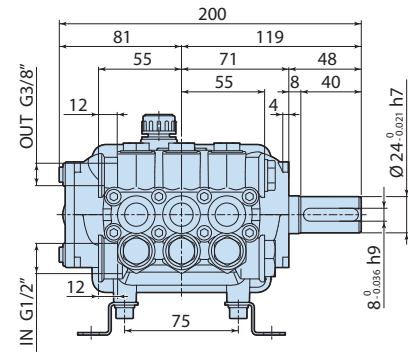

Description

Details	Value
Category	Misting
Series	320 - RC-M, RCA-M
Pump type	RC-M 04.10 N
Versioning	N
ARCode	23083
Output (lt/min)	4
Output (gpm)	1.06
Pressure (bar)	100
Pressure (psi)	1450
Power (hp)	1,05
Power (kw)	0,77
RPM	1450
Weight (kg)	5

3208500