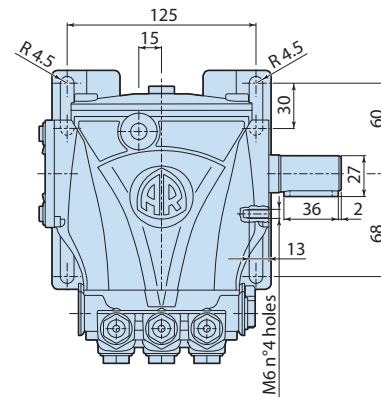

Description

Details	Value
Category	Misting
Series	320 - RC-M, RCA-M
Pump type	RC-M 04.10 N
Versioning	N
ARCode	23083
Output (lt/min)	4
Output (gpm)	1.06
Pressure (bar)	100
Pressure (psi)	1450
Power (hp)	1,05
Power (kw)	0,77
RPM	1450
Weight (kg)	5