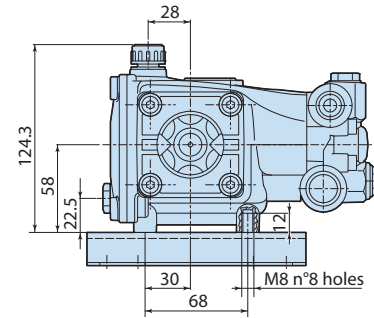

Description

Details	Value
Category	Misting
Series	320 - RC-M, RCA-M
Pump type	RC-M 04.10 N
Versioning	N
ARCode	23083
Output (lt/min)	4
Output (gpm)	1.06
Pressure (bar)	100
Pressure (psi)	1450
Power (hp)	1,05
Power (kw)	0,77
RPM	1450
Weight (kg)	5