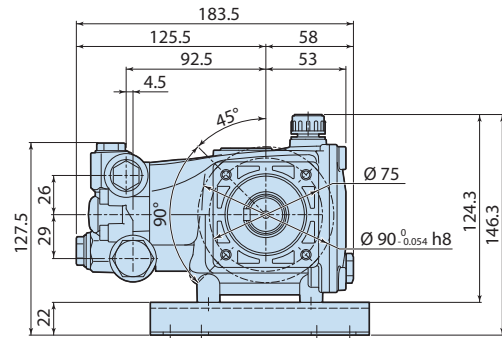

Description

Details	Value
Category	Misting
Series	320 - RC-M, RCA-M
Pump type	RC-M 04.10 N
Versioning	N
ARCode	23083
Output (lt/min)	4
Output (gpm)	1.06
Pressure (bar)	100
Pressure (psi)	1450
Power (hp)	1,05
Power (kw)	0,77
RPM	1450
Weight (kg)	5