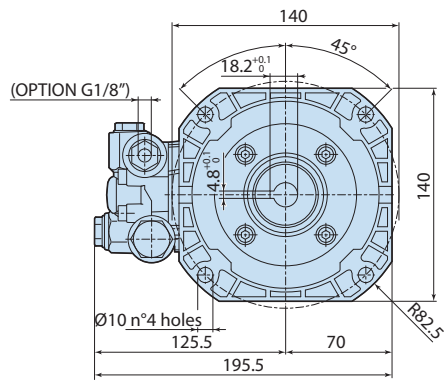

Description

Details	Value
Category	Misting
Series	320 - RC-M, RCA-M
Pump type	RCA-M 2G15 E
Versioning	E
ARCode	23445
Output (lt/min)	8
Output (gpm)	2.11
Pressure (bar)	100
Pressure (psi)	1450
Power (hp)	2,10
Power (kw)	1,55
RPM	1750
Weight (kg)	5,5