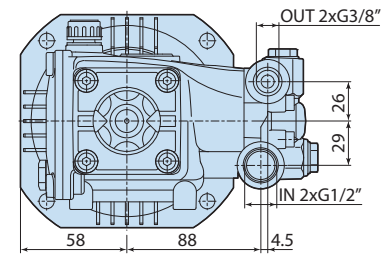

Description

Details	Value
Category	Misting
Series	320 - RC-M, RCA-M
Pump type	RCA-M 2G15 E
Versioning	E
ARCode	23445
Output (lt/min)	8
Output (gpm)	2.11
Pressure (bar)	100
Pressure (psi)	1450
Power (hp)	2,10
Power (kw)	1,55
RPM	1750
Weight (kg)	5,5