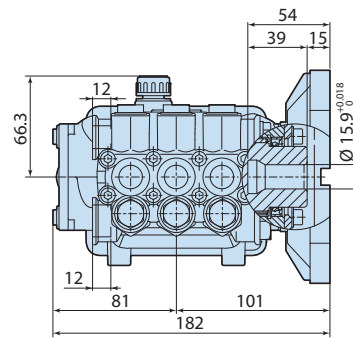

Description

Details	Value
Category	Misting
Series	320 - RC-M, RCA-M
Pump type	RCA-M 2G15 E
Versioning	E
ARCode	23445
Output (lt/min)	8
Output (gpm)	2.11
Pressure (bar)	100
Pressure (psi)	1450
Power (hp)	2,10
Power (kw)	1,55
RPM	1750
Weight (kg)	5,5