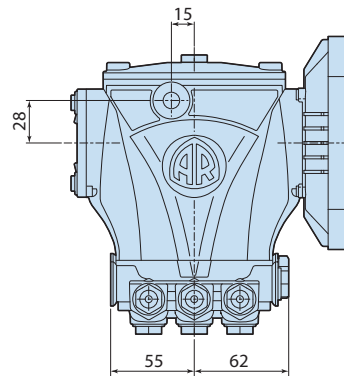

Description

Details	Value
Category	Misting
Series	320 - RC-M, RCA-M
Pump type	RCA-M 2G15 E
Versioning	E
ARCode	23445
Output (lt/min)	8
Output (gpm)	2.11
Pressure (bar)	100
Pressure (psi)	1450
Power (hp)	2,10
Power (kw)	1,55
RPM	1750
Weight (kg)	5,5