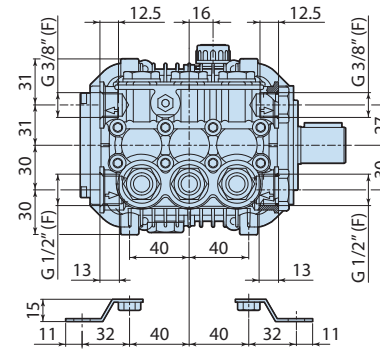

Description

Details	Value
Category	Misting
Series	178 - XM-M
Pump type	XM-M 01.10 N
Versioning	N
ARCode	22092
Output (lt/min)	1
Output (gpm)	0.26

1788500