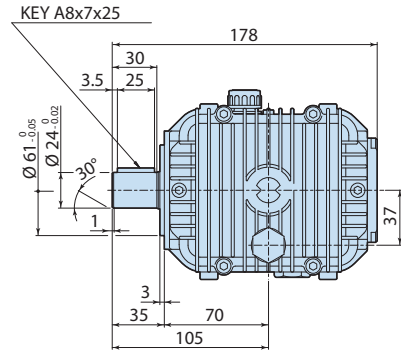

Description

Details	Value
Category	Misting
Series	178 - XM-M
Pump type	XM-M 01.10 N
Versioning	N
ARCode	22092
Output (lt/min)	1
Output (gpm)	0.26

1788500