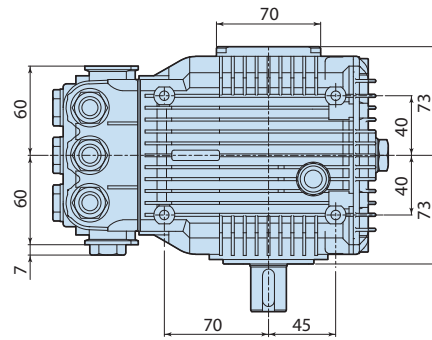

Description

Details	Value
Category	Misting
Series	178 - XM-M
Pump type	XM-M 01.10 N
Versioning	N
ARCode	22092
Output (lt/min)	1
Output (gpm)	0.26

1788500