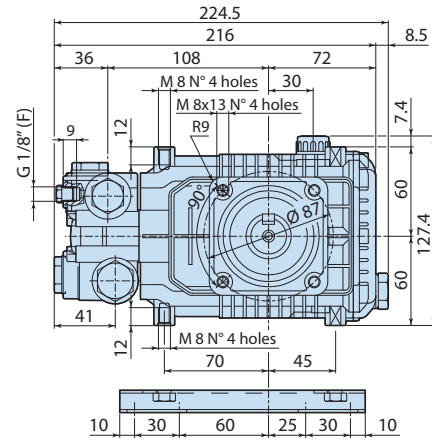

Description

Details	Value
Category	Misting
Series	178 - XM-M
Pump type	XM-M 01.10 N
Versioning	N
ARCode	22092
Output (lt/min)	1
Output (gpm)	0.26

1788500