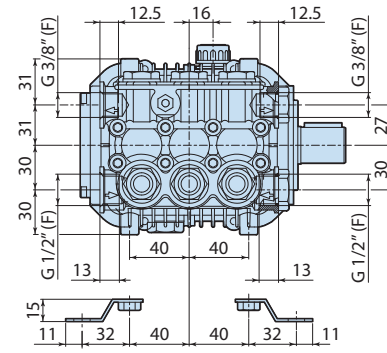

Description

Details	Value
Category	Cleaning
Series	178 - XM, SXM, XMS, SXMS, XMA, SXMA, XMV, SXMV
Pump type	SXMV 3.5 G35 N
Versioning	N
ARCode	21380
Output (lt/min)	13,2
Output (gpm)	3.5

1788500