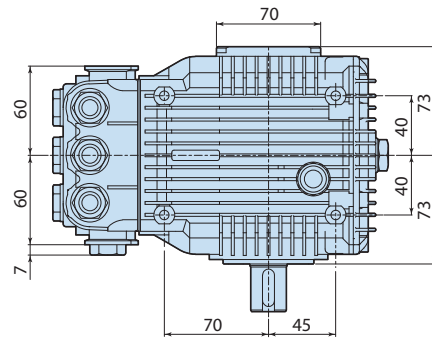

Description

Details	Value
Category	Cleaning
Series	178 - XM, SXM, XMS, SXMS, XMA, SXMA, XMV, SXMV
Pump type	SXMV 3.5 G35 N
Versioning	N
ARCode	21380
Output (lt/min)	13,2
Output (gpm)	3.5

1788500