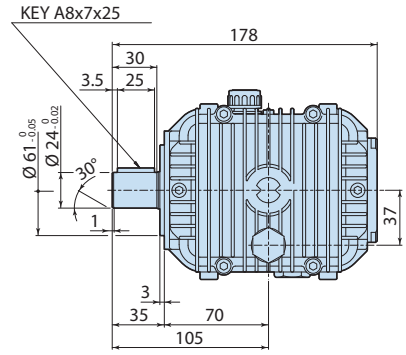

Description

Details	Value
Category	Cleaning
Series	178 - XM, SXM, XMS, SXMS, XMA, SXMA, XMV, SXMV
Pump type	SXMV 3.5 G35 N
Versioning	N
ARCode	21380
Output (lt/min)	13,2
Output (gpm)	3.5

1788500