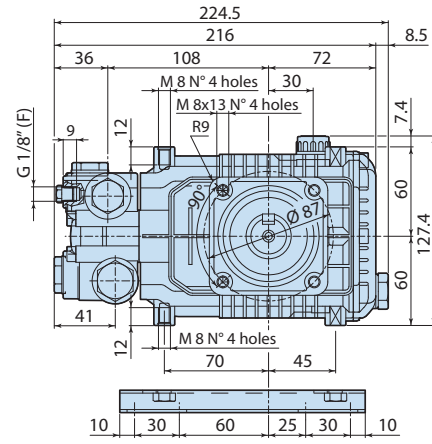

Description

Details	Value
Category	Cleaning
Series	178 - XM, SXM, XMS, SXMS, XMA, SXMA, XMV, SXMV
Pump type	SXMV 3.5 G35 N
Versioning	N
ARCode	21380
Output (lt/min)	13,2
Output (gpm)	3.5

1788500