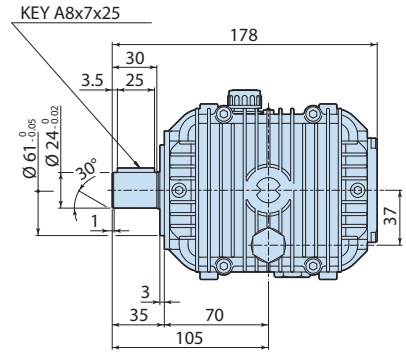

Description

Details	Value
Category	Cleaning
Series	178 - XM, SXM, XMS, SXMS, XMA, SXMA, XMV, SXMV
Pump type	SXMV 3 G35 N
Versioning	N
ARCode	21379
Output (lt/min)	11,4
Output (gpm)	3

1788500