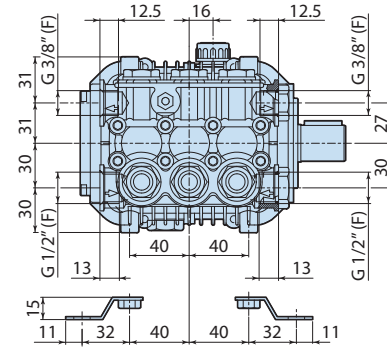

Description

Details	Value
Category	Cleaning
Series	178 - XM, SXM, XMS, SXMS, XMA, SXMA, XMV, SXMV
Pump type	SXMV 3 G35 N
Versioning	N
ARCode	21379
Output (lt/min)	11,4
Output (gpm)	3

1788500