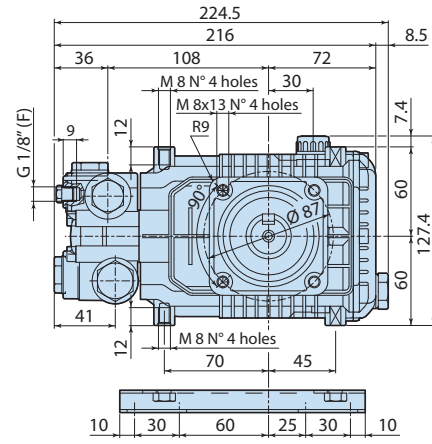

Description

Details	Value
Category	Cleaning
Series	178 - XM, SXM, XMS, SXMS, XMA, SXMA, XMV, SXMV
Pump type	SXMV 3 G35 N
Versioning	N
ARCode	21379
Output (lt/min)	11,4
Output (gpm)	3

1788500