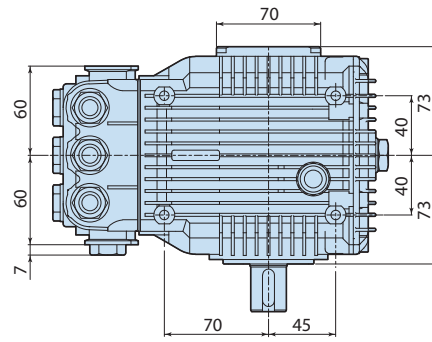

Description

Details	Value
Category	Cleaning
Series	178 - XM, SXM, XMS, SXMS, XMA, SXMA, XMV, SXMV
Pump type	SXMV 3 G35 N
Versioning	N
ARCode	21379
Output (lt/min)	11,4
Output (gpm)	3

1788500