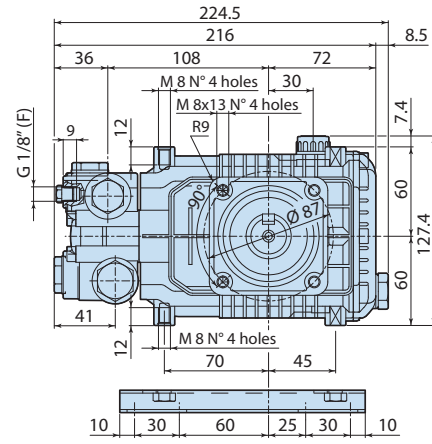

Description

Details	Value
Category	Cleaning
Series	178 - XM, SXM, XMS, SXMS, XMA, SXMA, XMV, SXMV
Pump type	SXMS 15.20 N
Versioning	N
ARCode	21258
Output (lt/min)	15
Output (gpm)	3.96

1788500