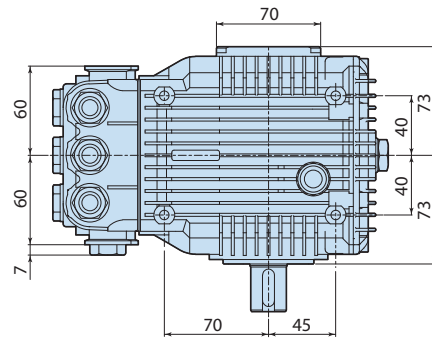

Description

Details	Value
Category	Cleaning
Series	178 - XM, SXM, XMS, SXMS, XMA, SXMA, XMV, SXMV
Pump type	SXMS 15.20 N
Versioning	N
ARCode	21258
Output (lt/min)	15
Output (gpm)	3.96

1788500