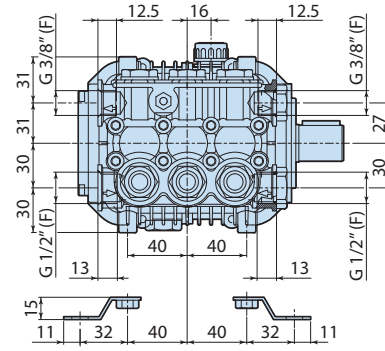

Description

Details	Value
Category	Cleaning
Series	178 - XM, SXM, XMS, SXMS, XMA, SXMA, XMV, SXMV
Pump type	SXMS 15.20 N
Versioning	N
ARCode	21258
Output (lt/min)	15
Output (gpm)	3.96

1788500