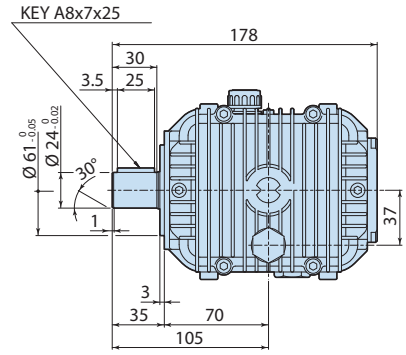

Description

Details	Value
Category	Cleaning
Series	178 - XM, SXM, XMS, SXMS, XMA, SXMA, XMV, SXMV
Pump type	SXMS 15.20 N
Versioning	N
ARCode	21258
Output (lt/min)	15
Output (gpm)	3.96

1788500