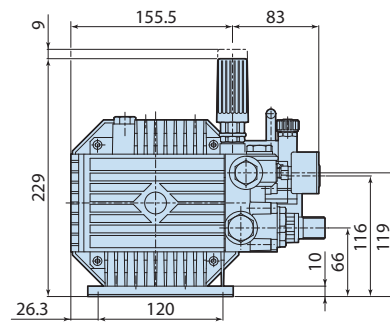

Description

Triplex pump with connecting rod system.
 One-piece ceramic pistons.
 Double gasket sealing system.
 Pump head in pressed brass.
 Induction electric motor.

| Details | Value |
|-----------------|---------------------------|
| Category | Electric motor-pump units |
| Series | 126 - HPE |
| Pump type | HPE 8.14 |
| Versioning | ET |
| ARCode | 8598 |
| Output (lt/min) | 8 |
| Output (gpm) | 2.11 |
| Pressure (bar) | 140 |
| Pressure (psi) | 2000 |
| Power (hp) | 3 |
| Power (kw) | 2,2 |
| RPM | 1450 |
| Weight (kg) | 22,5 |

A

"A"
Version TRONIC

"A"
Version with ROTATIVE switch

1268539