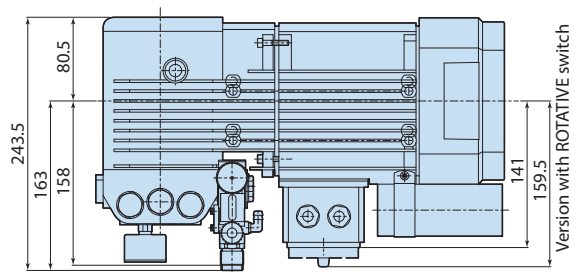

Description

Triplex pump with connecting rod system.
 One-piece ceramic pistons.
 Double gasket sealing system.
 Pump head in pressed brass.
 Induction electric motor.

| Details | Value |
|-----------------|---------------------------|
| Category | Electric motor-pump units |
| Series | 126 - HPE |
| Pump type | HPE 8.14 |
| Versioning | ET |
| ARCode | 8598 |
| Output (lt/min) | 8 |
| Output (gpm) | 2.11 |
| Pressure (bar) | 140 |
| Pressure (psi) | 2000 |
| Power (hp) | 3 |
| Power (kw) | 2,2 |
| RPM | 1450 |
| Weight (kg) | 22,5 |

A

"A"
Version TRONIC

"A"
Version with ROTATIVE switch

1268539