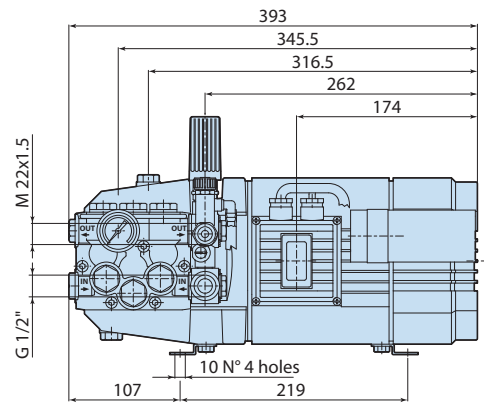

Description

Triplex pump with connecting rod system.
 One-piece ceramic pistons.
 Double gasket sealing system.
 Pump head in pressed brass.
 Induction electric motor.

| Details | Value |
|-----------------|---------------------------|
| Category | Electric motor-pump units |
| Series | 126 - HPE |
| Pump type | HPE 8.14 |
| Versioning | ET |
| ARCode | 8598 |
| Output (lt/min) | 8 |
| Output (gpm) | 2.11 |
| Pressure (bar) | 140 |
| Pressure (psi) | 2000 |
| Power (hp) | 3 |
| Power (kw) | 2,2 |
| RPM | 1450 |
| Weight (kg) | 22,5 |

A

"A"
Version TRONIC

"A"
Version with ROTATIVE switch

1268539